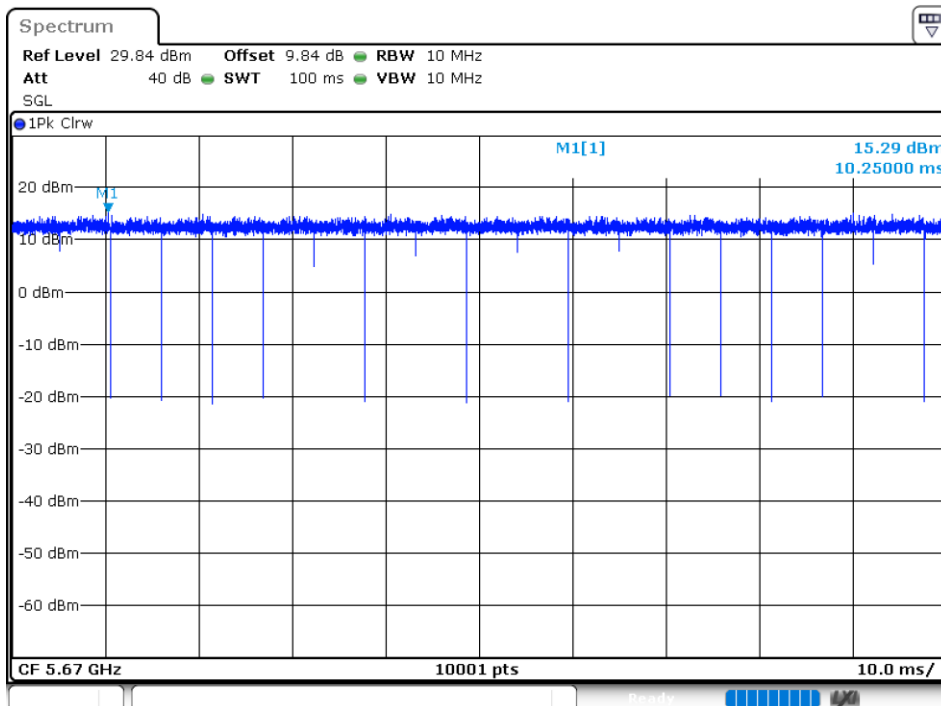

Duty Cycle NVNT 802.11ac40 5590MHz Ant 2

Duty Cycle NVNT 802.11ac40 5670MHz Ant 2

Duty Cycle NVNT 802.11ac80 5530MHz Ant 1

Duty Cycle NVNT 802.11ac80 5610MHz Ant 1

Duty Cycle NVNT 802.11ac80 5530MHz Ant 2