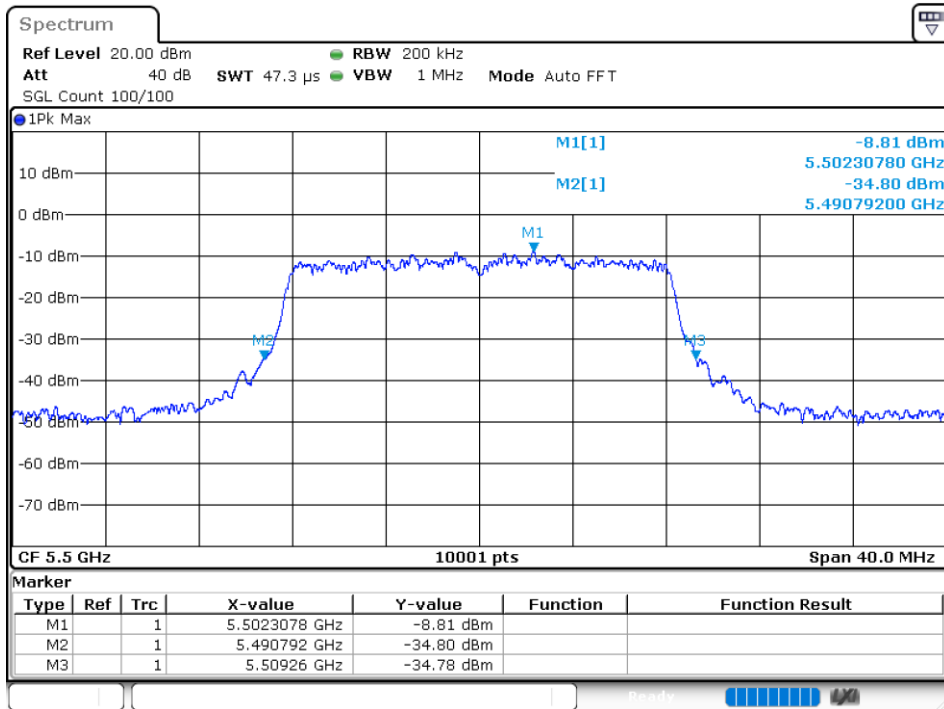

-26 dB BW NVNT 802.11a 5500MHz Ant 1