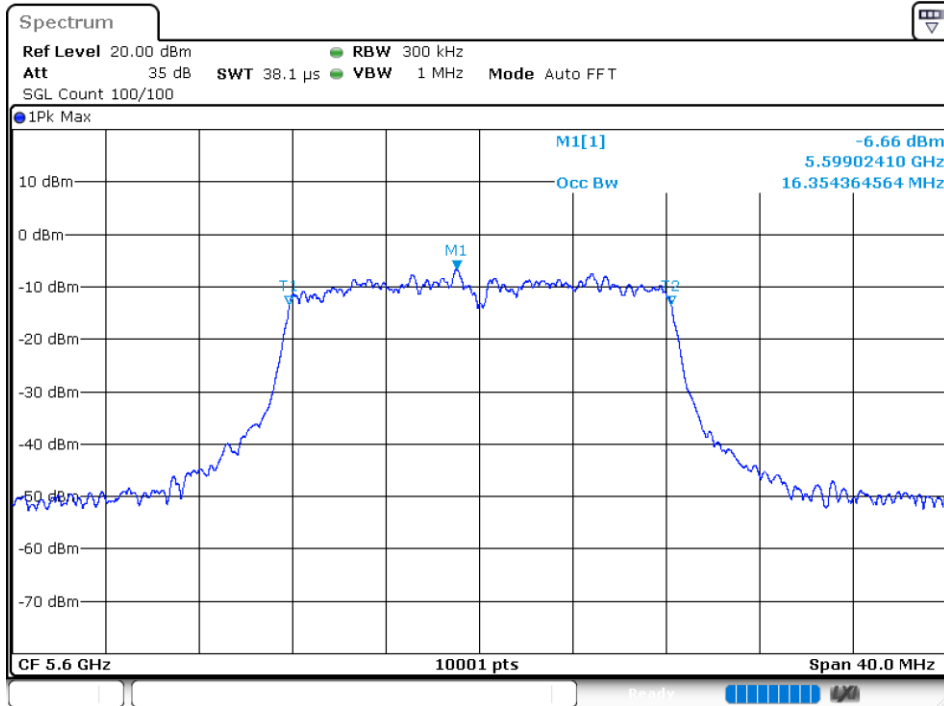

OBW NVNT 802.11a 5600MHz Ant 1