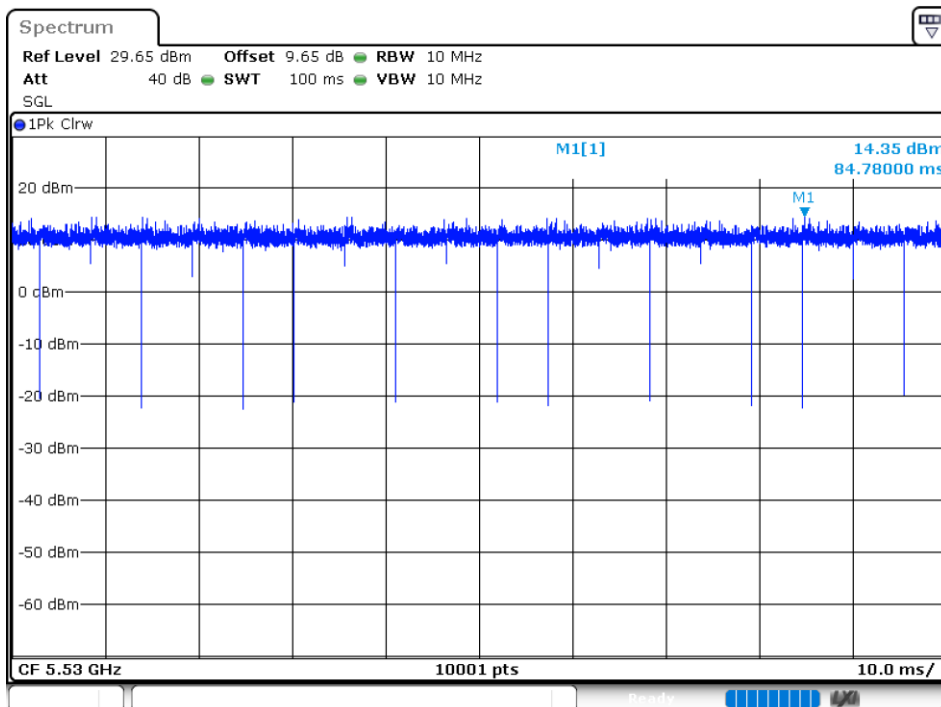

Duty Cycle NVNT 802.11ac40 5590MHz Ant 2

Duty Cycle NVNT 802.11ac40 5670MHz Ant 2

Duty Cycle NVNT 802.11ac80 5530MHz Ant 1

Duty Cycle NVNT 802.11ac80 5610MHz Ant 1

Duty Cycle NVNT 802.11ac80 5530MHz Ant 2