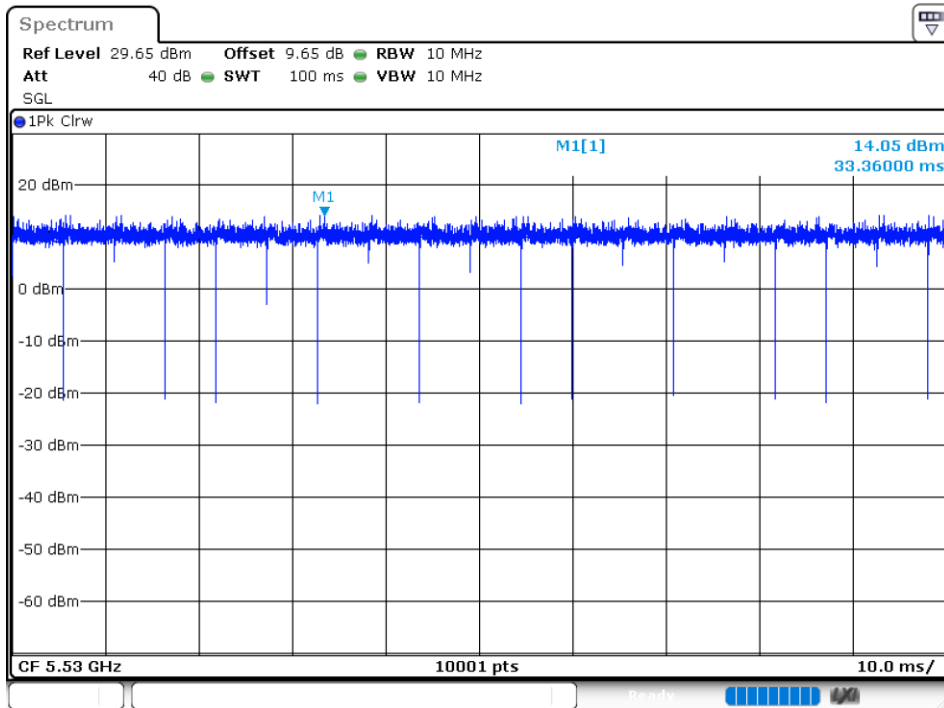

Duty Cycle NVNT 802.11ac40 5590MHz Ant 2

Duty Cycle NVNT 802.11ac40 5670MHz Ant 2

Duty Cycle NVNT 802.11ac80 5530MHz Ant 1

Duty Cycle NVNT 802.11ac80 5610MHz Ant 1

Duty Cycle NVNT 802.11ac80 5530MHz Ant 2