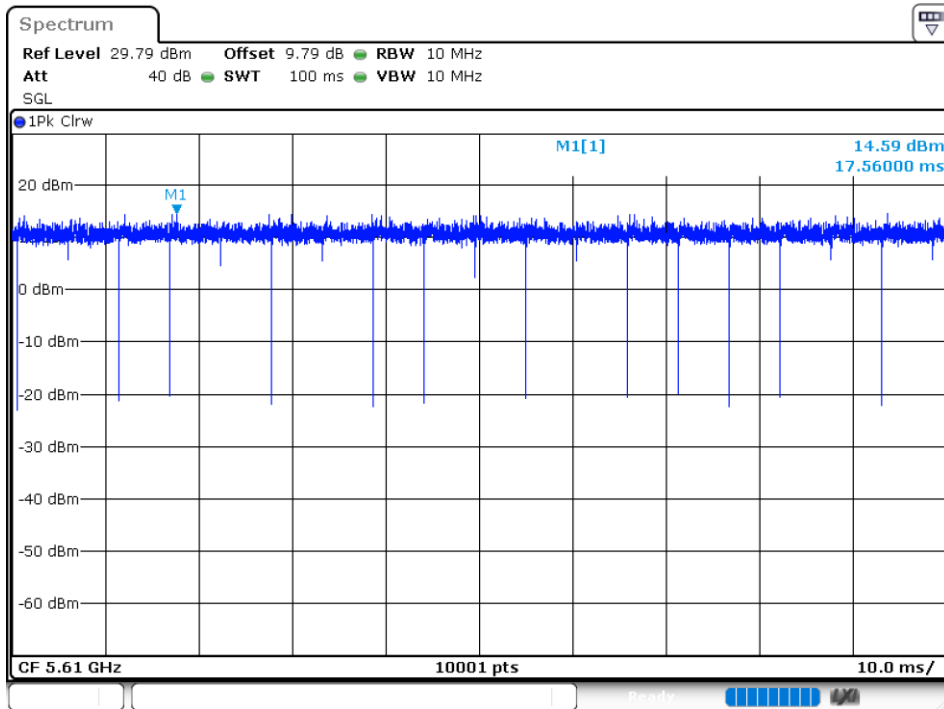

Duty Cycle NVNT 802.11ac80 5610MHz Ant 2