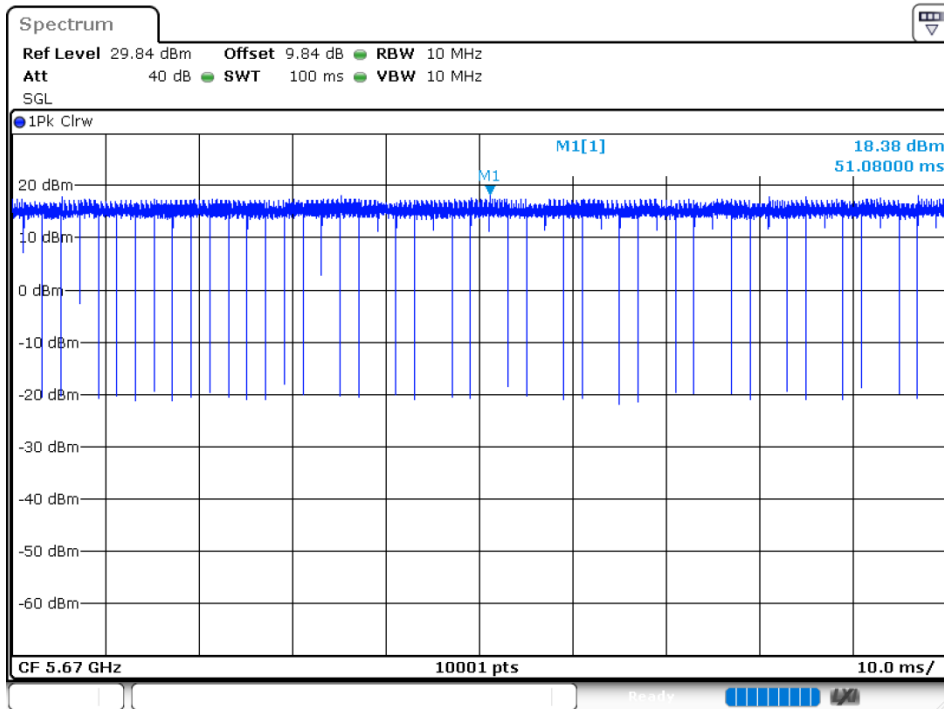

Duty Cycle NVNT 802.11n(HT40) 5670MHz Ant 2