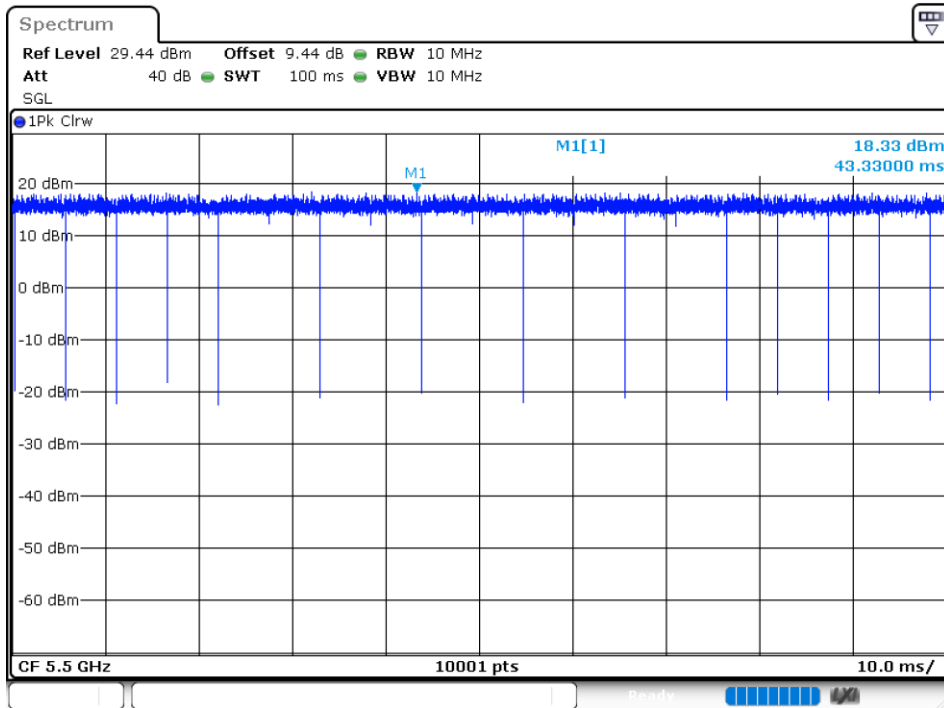

Duty Cycle NVNT 802.11n(HT20) 5500MHz Ant 1