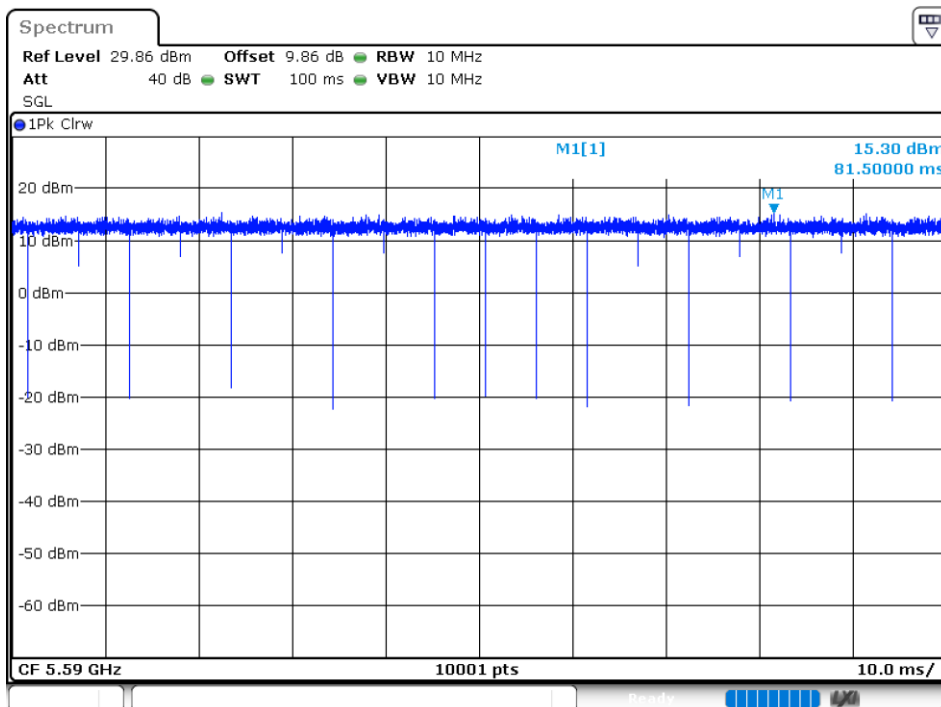

Duty Cycle NVNT 802.11ac40 5590MHz Ant 2

Duty Cycle NVNT 802.11ac40 5670MHz Ant 2

Duty Cycle NVNT 802.11ac80 5530MHz Ant 1

Duty Cycle NVNT 802.11ac80 5610MHz Ant 1

Duty Cycle NVNT 802.11ac80 5530MHz Ant 2