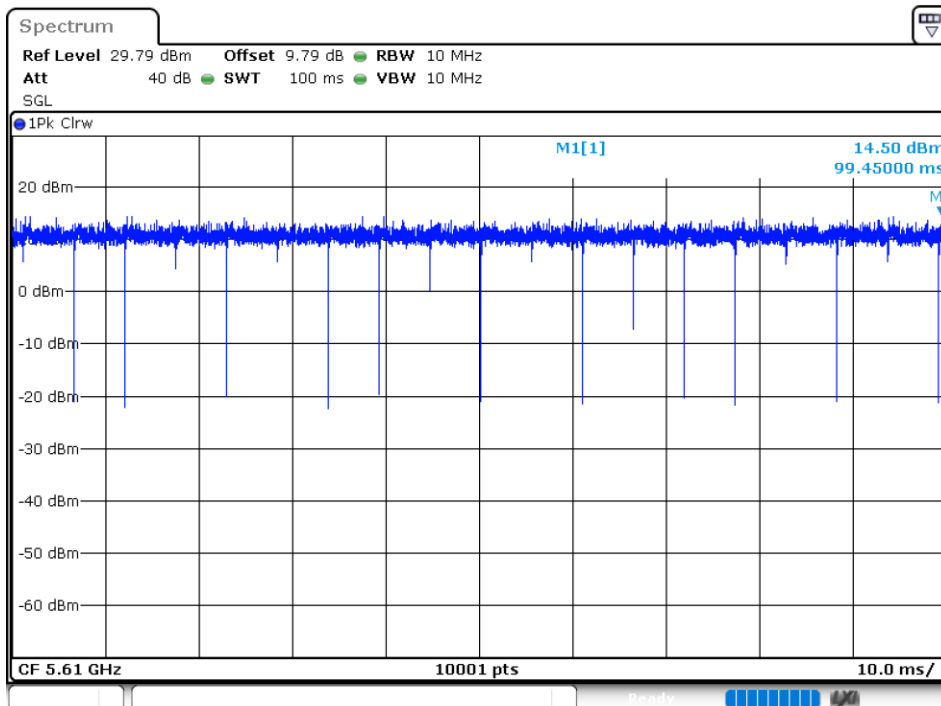

Duty Cycle NVNT 802.11ac40 5590MHz Ant 2

Duty Cycle NVNT 802.11ac40 5670MHz Ant 2

Duty Cycle NVNT 802.11ac80 5530MHz Ant 1

Duty Cycle NVNT 802.11ac80 5610MHz Ant 1

Duty Cycle NVNT 802.11ac80 5530MHz Ant 2