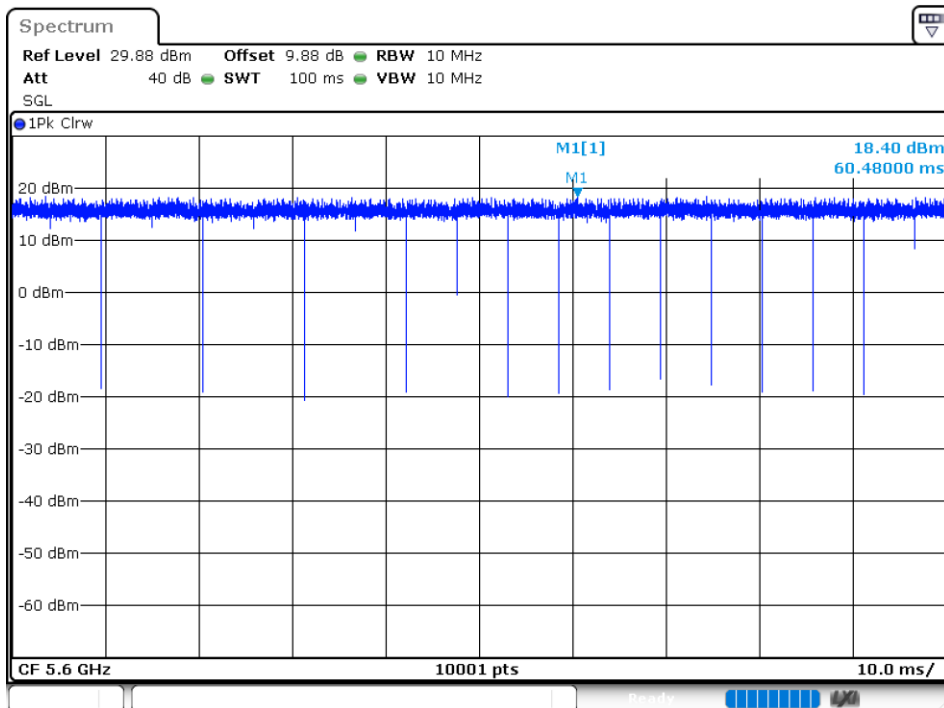

Duty Cycle NVNT 802.11n(HT20) 5600MHz Ant 1