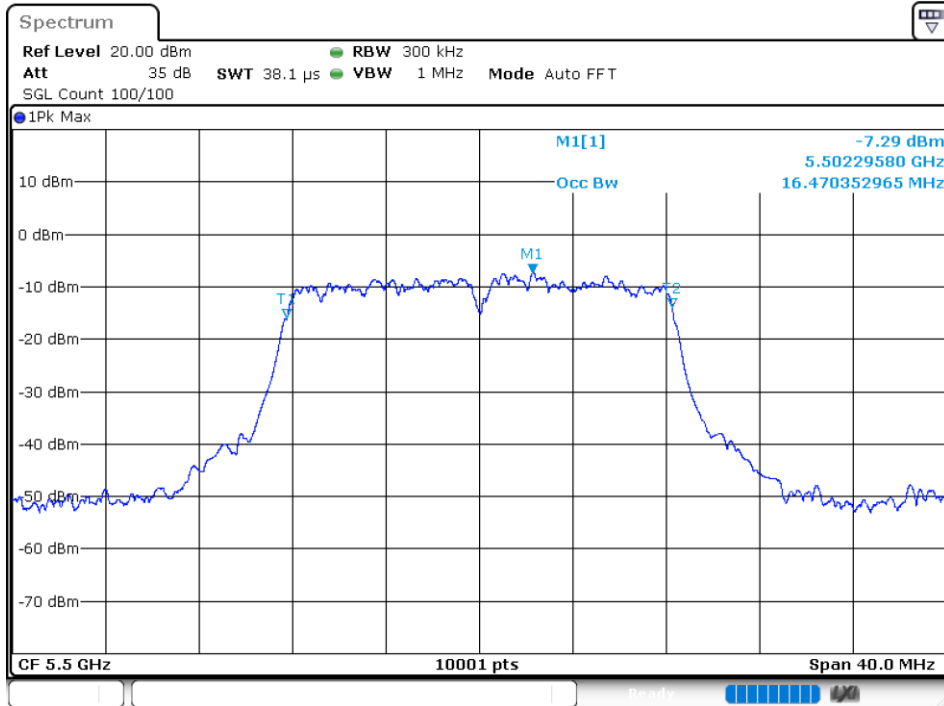

OBW NVNT 802.11a 5500MHz Ant 1