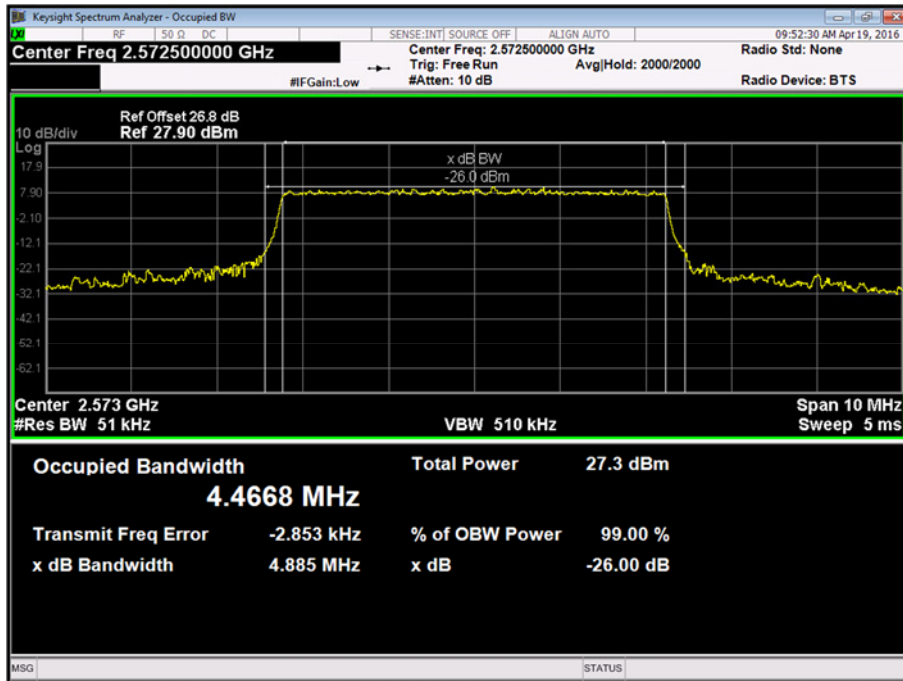

Product Service

2617.5 MHz - All Resource Blocks

Product Service

5.0 MHz Bandwidth - 16-QAM

26 dB Bandwidth (kHz)											
2572.5 MHz			2595.0 MHz				2617.5 MHz				
1 Resource Block			All Resource Blocks	1 Resource Block			All Resource Blocks	1 Resource Block			All Resource Blocks
Low	Mid	High		Low	Mid	High		Low	Mid	High	
N/T	441.7	N/T	4885.0	N/T	396.4	N/T	4889.0	N/T	464.9	N/T	4871.0

2572.5 MHz - 1 Resource Block - Middle

Product Service

2572.5 MHz - All Resource Blocks

2595.0 MHz - 1 Resource Block - Middle

Product Service

2595.0 MHz - All Resource Blocks

2617.5 MHz - 1 Resource Block - Middle