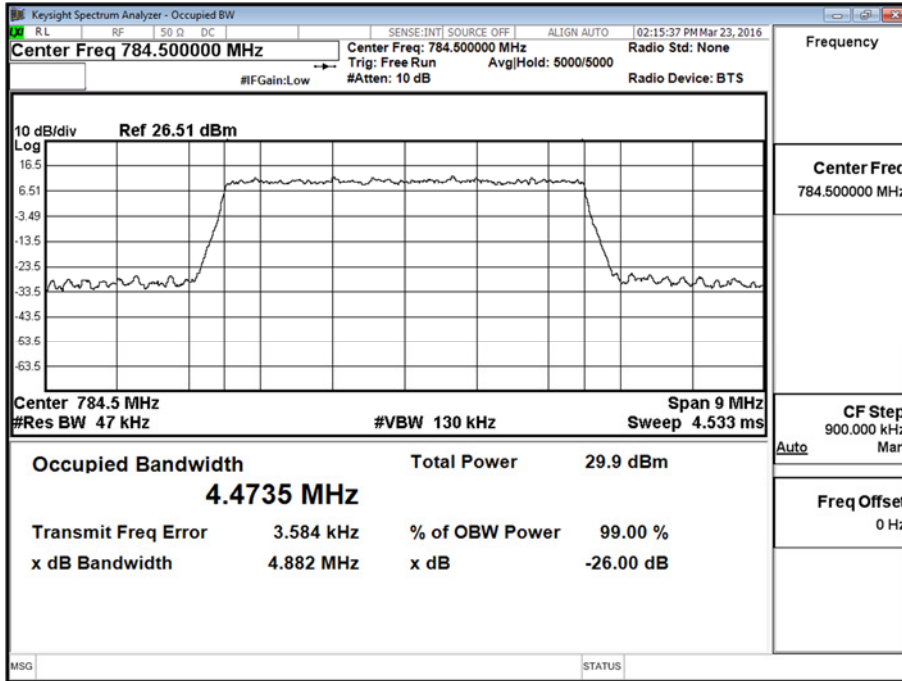

779.5 MHz - All Resource Blocks

782 MHz - 1 Resource Block - Middle

782 MHz - All Resource Blocks

784.5 MHz - 1 Resource Block - Middle

Product Service

784.5 MHz - All Resource Blocks

Product Service

10.0 MHz Bandwidth - QPSK

FCC 47 CFR Part 27, Limit Clause

None specified

Product Service

4.0 V DC Supply

LTE FDD17, 26 dB Bandwidth Results

5.0 MHz Bandwidth - QPSK

26 dB Bandwidth (kHz)											
706.5 MHz				710.0 MHz				713.5 MHz			
1 Resource Block			All Resource Blocks	1 Resource Block			All Resource Blocks	1 Resource Block			All Resource Blocks
Low	Mid	High		Low	Mid	High		Low	Mid	High	
N/T	388.6	N/T	4899.2	N/T	407.0	N/T	4882.9	N/T	406.4	N/T	4908.3