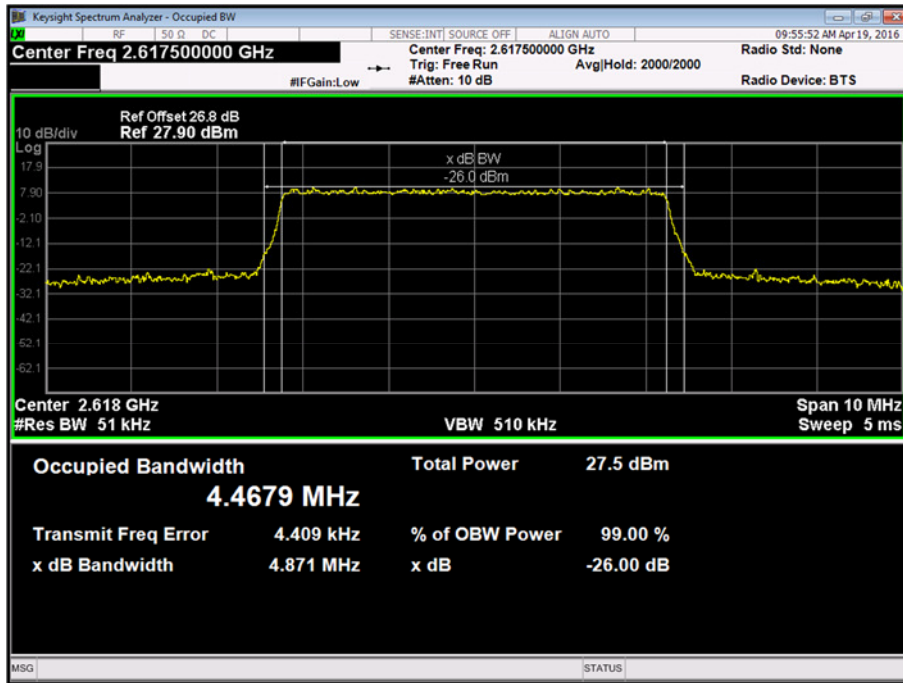

Product Service

2617.5 MHz - All Resource Blocks