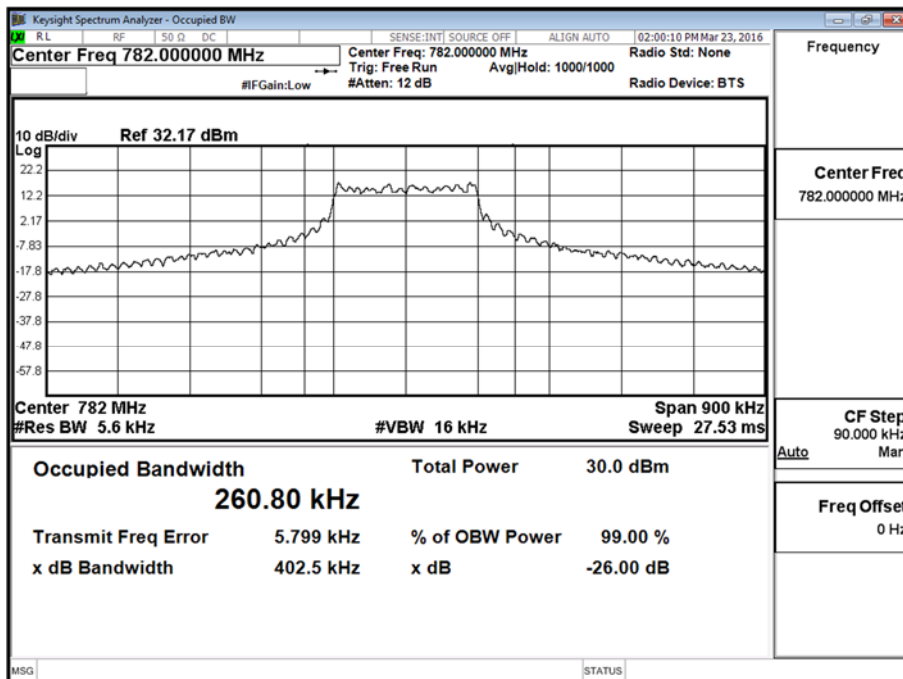

779.5 MHz - All Resource Blocks

782 MHz - 1 Resource Block - Middle

782 MHz - All Resource Blocks

784.5 MHz - 1 Resource Block - Middle

Product Service

784.5 MHz - All Resource Blocks

Product Service

10.0 MHz Bandwidth - QPSK