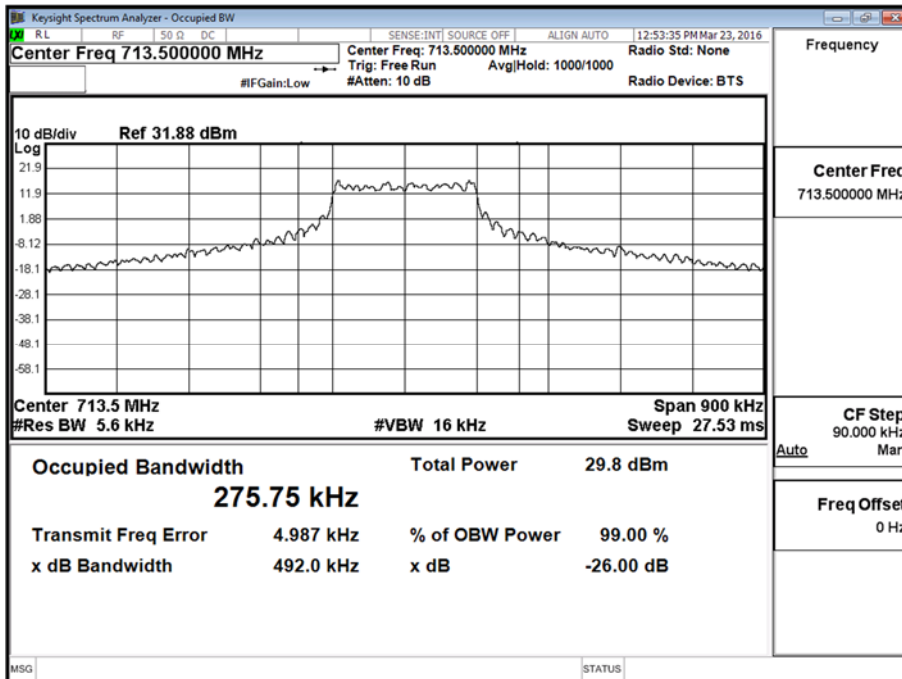

706.5 MHz - 1 Resource Block - Middle

706.5 MHz - All Resource Blocks

710 MHz - 1 Resource Block - Middle

710 MHz - All Resource Blocks

713.5 MHz - 1 Resource Block - Middle

Product Service

713.5 MHz - All Resource Blocks