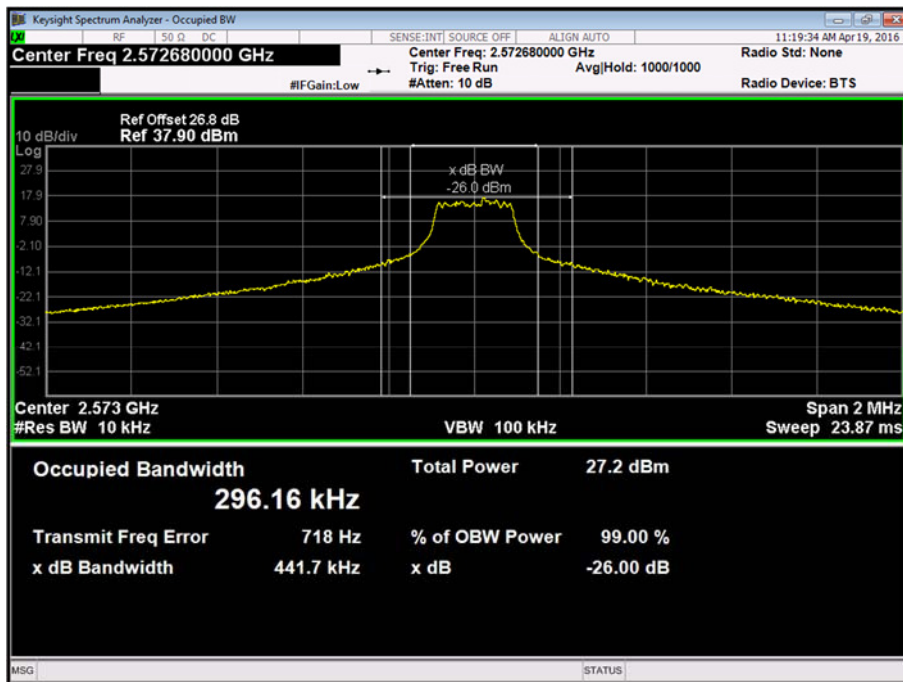

Product Service

2617.5 MHz - All Resource Blocks

Product Service

5.0 MHz Bandwidth - 16-QAM

26 dB Bandwidth (kHz)											
2572.5 MHz			2595.0 MHz				2617.5 MHz				
1 Resource Block			All Resource Blocks	1 Resource Block			All Resource Blocks	1 Resource Block			All Resource Blocks
Low	Mid	High		Low	Mid	High		Low	Mid	High	
N/T	441.7	N/T	4885.0	N/T	396.4	N/T	4889.0	N/T	464.9	N/T	4871.0

2572.5 MHz - 1 Resource Block - Middle

Product Service

2572.5 MHz - All Resource Blocks

2595.0 MHz - 1 Resource Block - Middle

Product Service

2595.0 MHz - All Resource Blocks

2617.5 MHz - 1 Resource Block - Middle