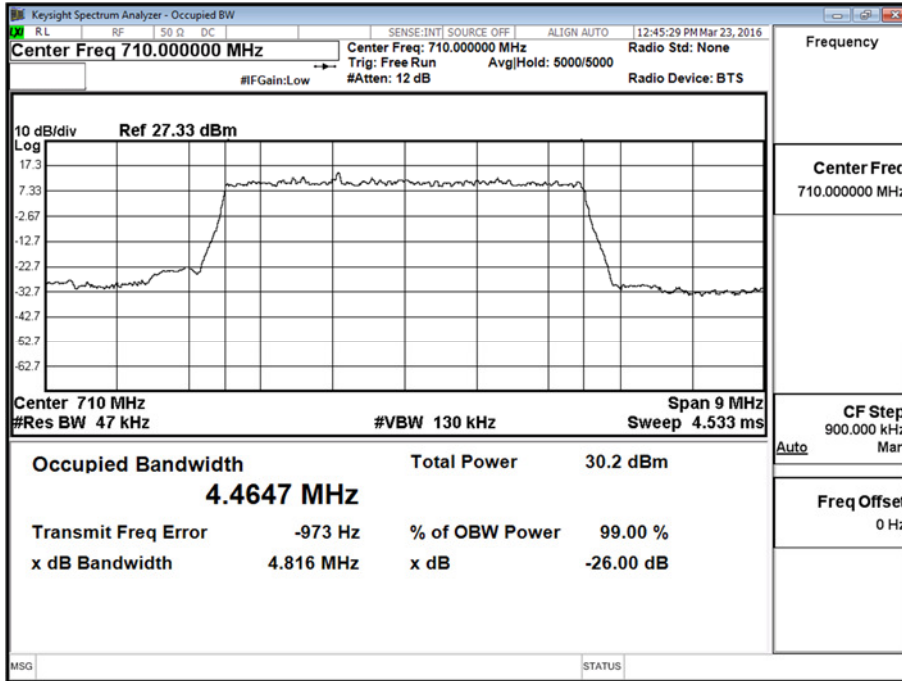

706.5 MHz - 1 Resource Block - Middle

706.5 MHz - All Resource Blocks

710 MHz - 1 Resource Block - Middle

710 MHz - All Resource Blocks

713.5 MHz - 1 Resource Block - Middle

Product Service

713.5 MHz - All Resource Blocks