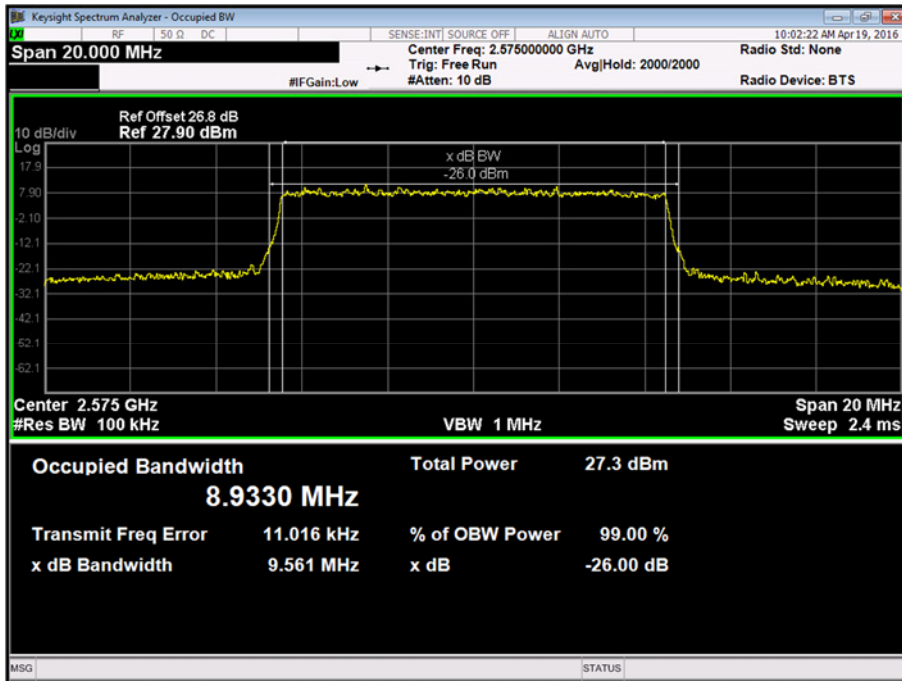

Product Service

2615.0 MHz - All Resource Blocks

Product Service

10.0 MHz Bandwidth - 16-QAM

26 dB Bandwidth (kHz)											
2575.0 MHz			2595.0 MHz				2615.0 MHz				
1 Resource Block			All Resource Blocks	1 Resource Block			All Resource Blocks	1 Resource Block			All Resource Blocks
Low	Mid	High		Low	Mid	High		Low	Mid	High	
N/T	372.9	N/T	9561.0	N/T	442.9	N/T	9606.0	N/T	451.7	N/T	9577.0

2575.0 MHz - 1 Resource Block - Middle

Product Service

2575.0 MHz - All Resource Blocks

2595.0 MHz - 1 Resource Block - Middle

Product Service

2595.0 MHz - All Resource Blocks

2615.0 MHz - 1 Resource Block - Middle