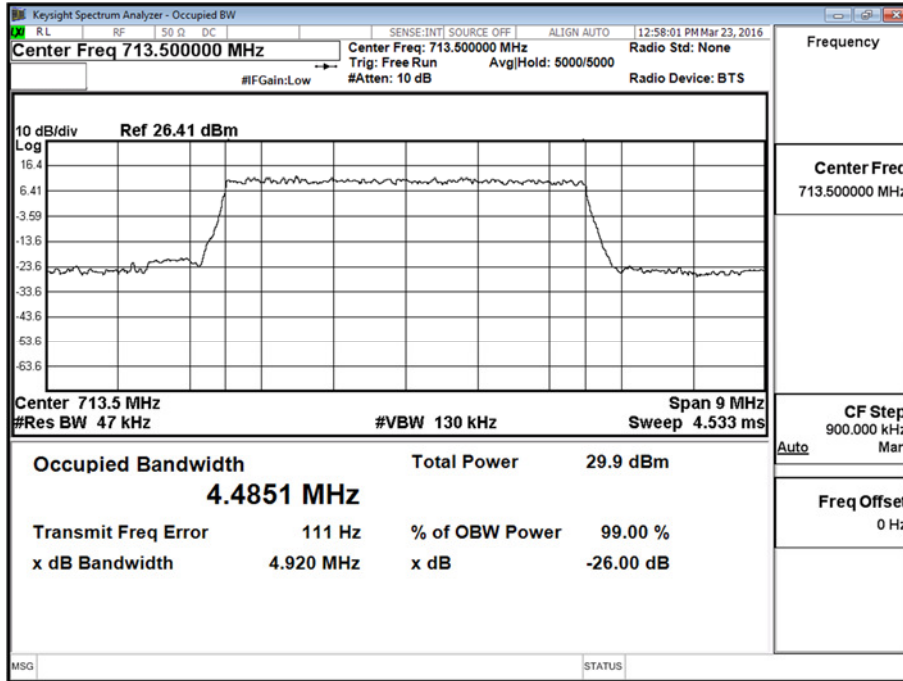

706.5 MHz - 1 Resource Block - Middle

706.5 MHz - All Resource Blocks

710 MHz - 1 Resource Block - Middle

710 MHz - All Resource Blocks

713.5 MHz - 1 Resource Block - Middle

Product Service

713.5 MHz - All Resource Blocks