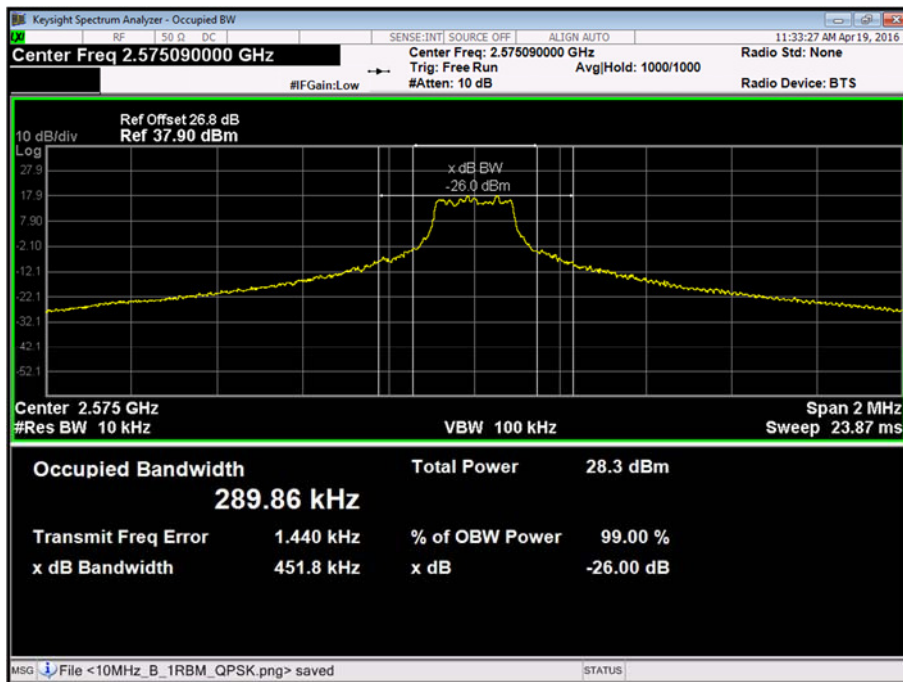

2575.0 MHz - 1 Resource Block - Middle

Product Service

2575.0 MHz - All Resource Blocks

2595.0 MHz - 1 Resource Block - Middle

Product Service

2595.0 MHz - All Resource Blocks

2615.0 MHz - 1 Resource Block - Middle