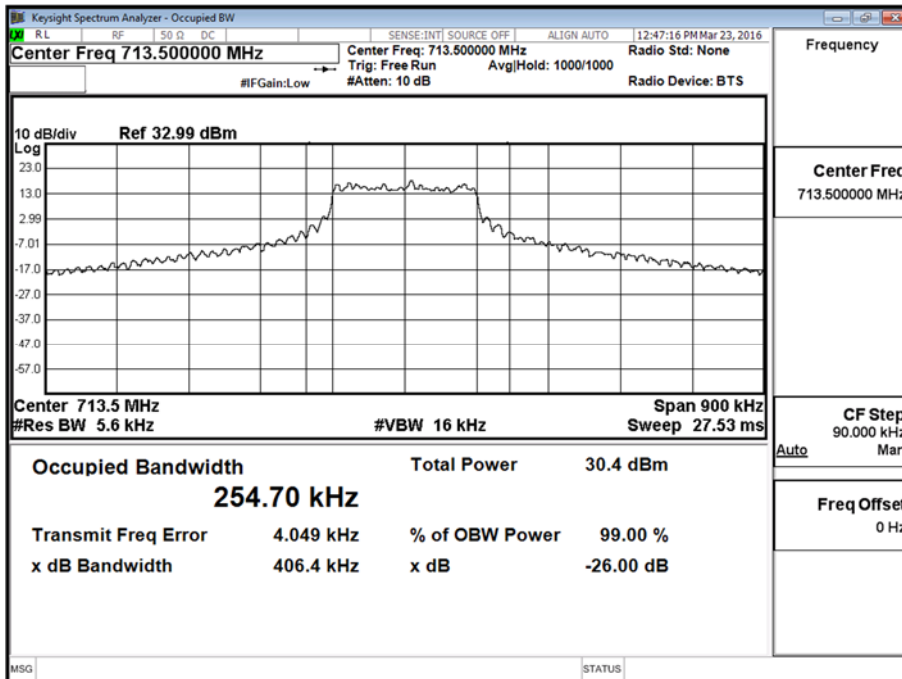

706.5 MHz - 1 Resource Block - Middle

706.5 MHz - All Resource Blocks

710 MHz - 1 Resource Block - Middle

710 MHz - All Resource Blocks

713.5 MHz - 1 Resource Block - Middle

Product Service

713.5 MHz - All Resource Blocks