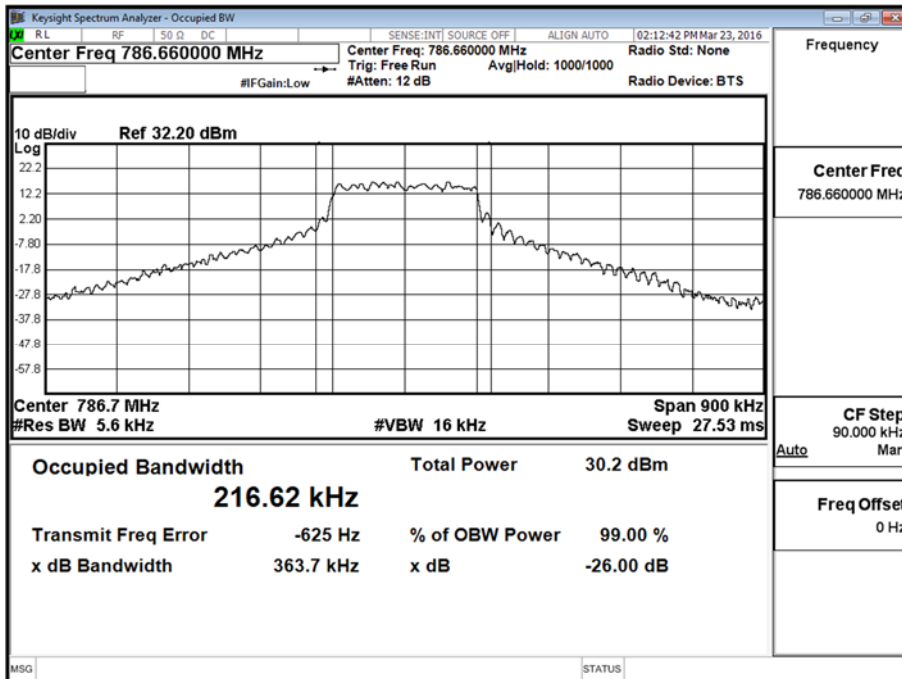

779.5 MHz - All Resource Blocks

782 MHz - 1 Resource Block - Middle

782 MHz - All Resource Blocks

784.5 MHz - 1 Resource Block - Middle

Product Service

784.5 MHz - All Resource Blocks

Product Service

10.0 MHz Bandwidth - QPSK

FCC 47 CFR Part 27, Limit Clause

None specified

Product Service

4.0 V DC Supply

LTE FDD17, 26 dB Bandwidth Results

5.0 MHz Bandwidth - QPSK

26 dB Bandwidth (kHz)											
706.5 MHz				710.0 MHz				713.5 MHz			
1 Resource Block			All Resource Blocks	1 Resource Block			All Resource Blocks	1 Resource Block			All Resource Blocks
Low	Mid	High		Low	Mid	High		Low	Mid	High	
N/T	388.6	N/T	4899.2	N/T	407.0	N/T	4882.9	N/T	406.4	N/T	4908.3