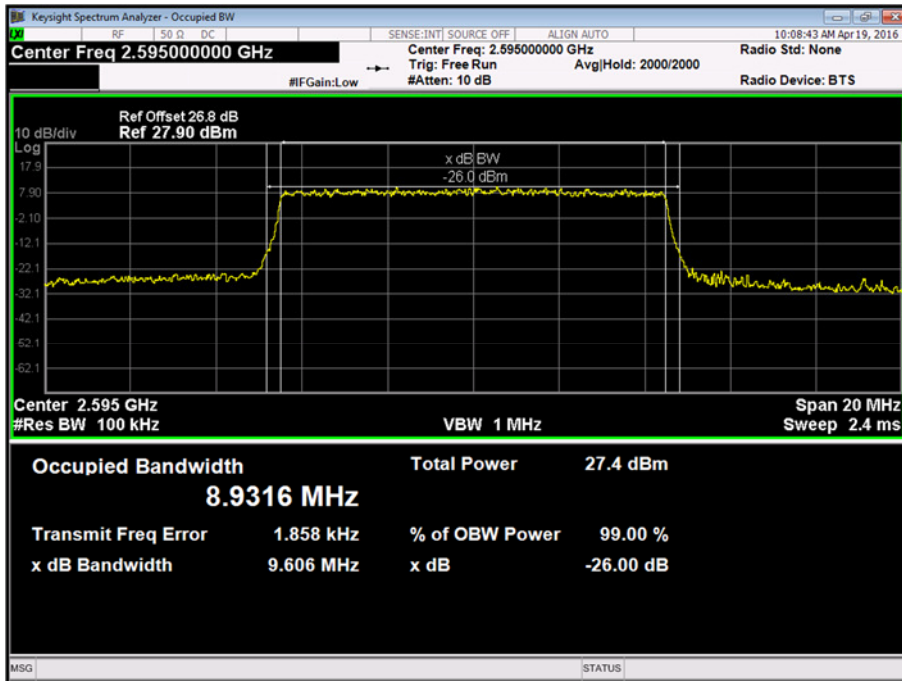

2575.0 MHz - 1 Resource Block - Middle

Product Service

2575.0 MHz - All Resource Blocks

2595.0 MHz - 1 Resource Block - Middle

Product Service

2595.0 MHz - All Resource Blocks

2615.0 MHz - 1 Resource Block - Middle