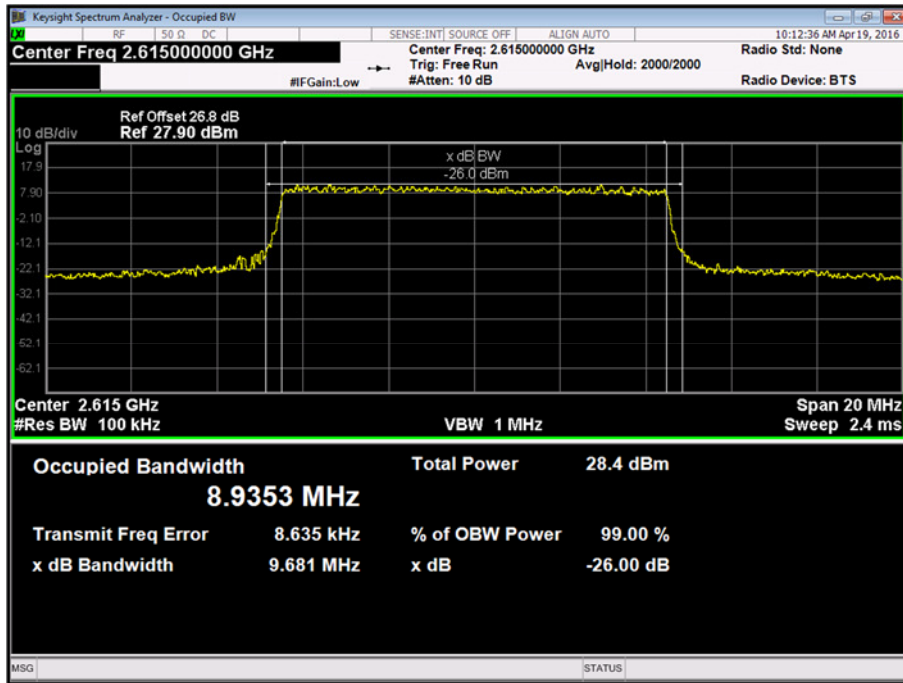

Product Service

2615.0 MHz - All Resource Blocks