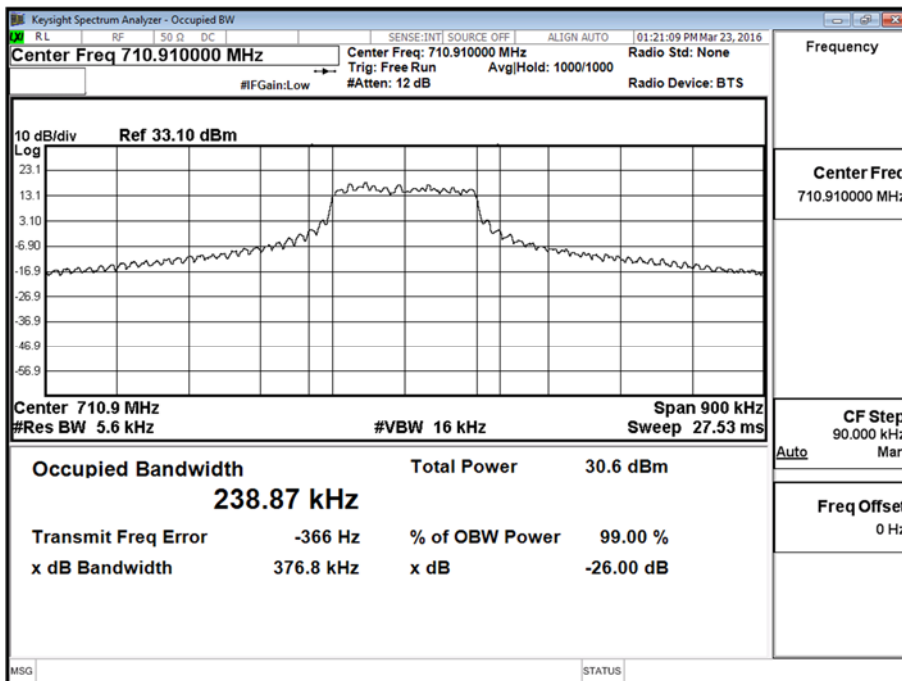

709 MHz - 1 Resource Block - Middle

Product Service

709 MHz - All Resource Blocks

710 MHz - 1 Resource Block - Middle

710 MHz - All Resource Blocks

711 MHz - 1 Resource Block - Middle

Product Service

711 MHz - All Resource Blocks