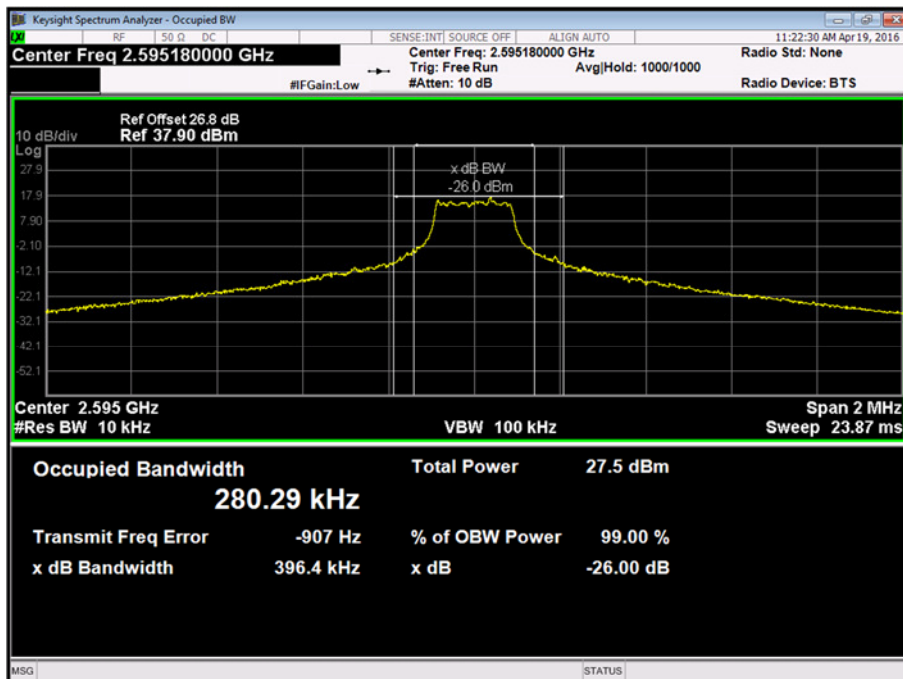

2572.5 MHz - 1 Resource Block - Middle

Product Service

2572.5 MHz - All Resource Blocks

2595.0 MHz - 1 Resource Block - Middle

Product Service

2595.0 MHz - All Resource Blocks

2617.5 MHz - 1 Resource Block - Middle