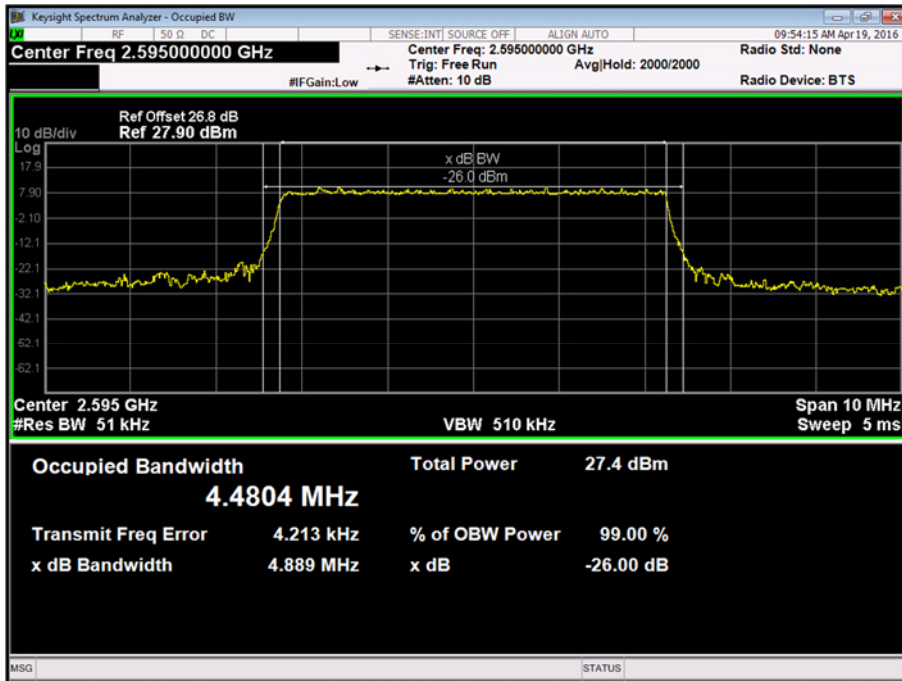

2572.5 MHz - 1 Resource Block - Middle

Product Service

2572.5 MHz - All Resource Blocks

2595.0 MHz - 1 Resource Block - Middle

Product Service

2595.0 MHz - All Resource Blocks

2617.5 MHz - 1 Resource Block - Middle