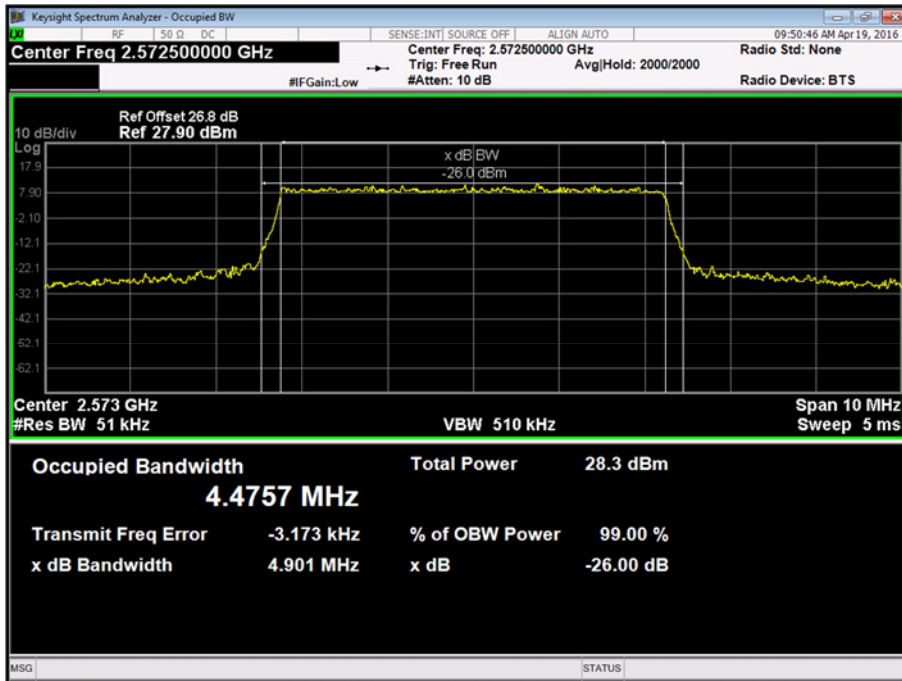

2572.5 MHz - 1 Resource Block - Middle

Product Service

2572.5 MHz - All Resource Blocks

2595.0 MHz - 1 Resource Block - Middle

Product Service

2595.0 MHz - All Resource Blocks

2617.5 MHz - 1 Resource Block - Middle