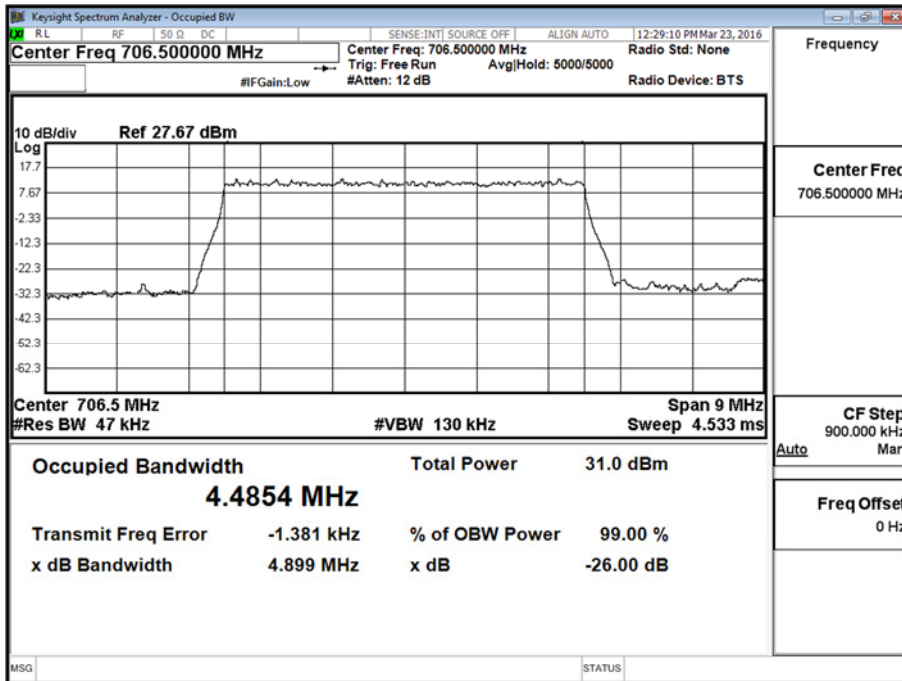

706.5 MHz - All Resource Blocks