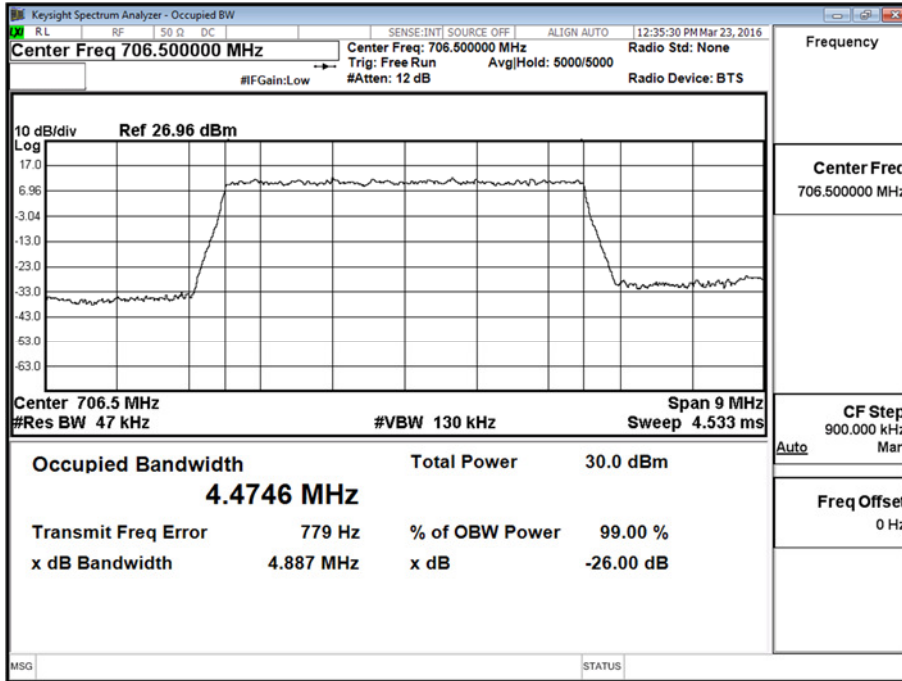

706.5 MHz - All Resource Blocks