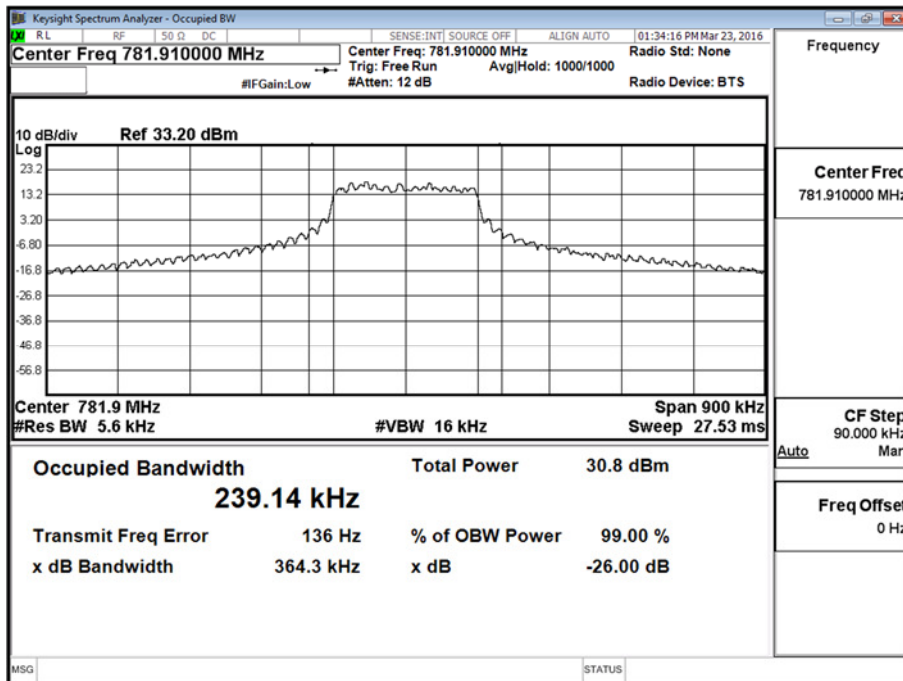

Product Service

10.0 MHz Bandwidth - QPSK

26 dB Bandwidth (kHz)			
782.0 MHz			
1 Resource Block			All Resource Blocks
Low	Mid	High	
N/T	364.3	N/T	9648.6

782.0 MHz - 1 Resource Block - Middle