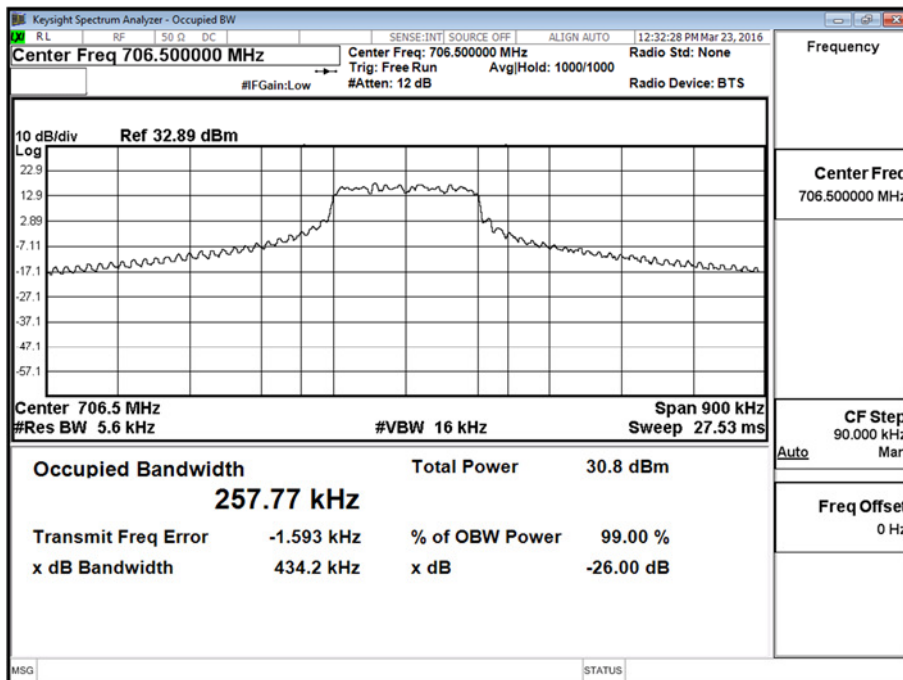

Product Service

5.0 MHz Bandwidth - 16-QAM

26 dB Bandwidth (kHz)											
706.5 MHz			710.0 MHz				713.5 MHz				
1 Resource Block			All Resource Blocks	1 Resource Block			All Resource Blocks	1 Resource Block			All Resource Blocks
Low	Mid	High		Low	Mid	High		Low	Mid	High	
N/T	434.2	N/T	4886.8	N/T	408.6	N/T	4816.4	N/T	492.0	N/T	4920.4

706.5 MHz - 1 Resource Block - Middle