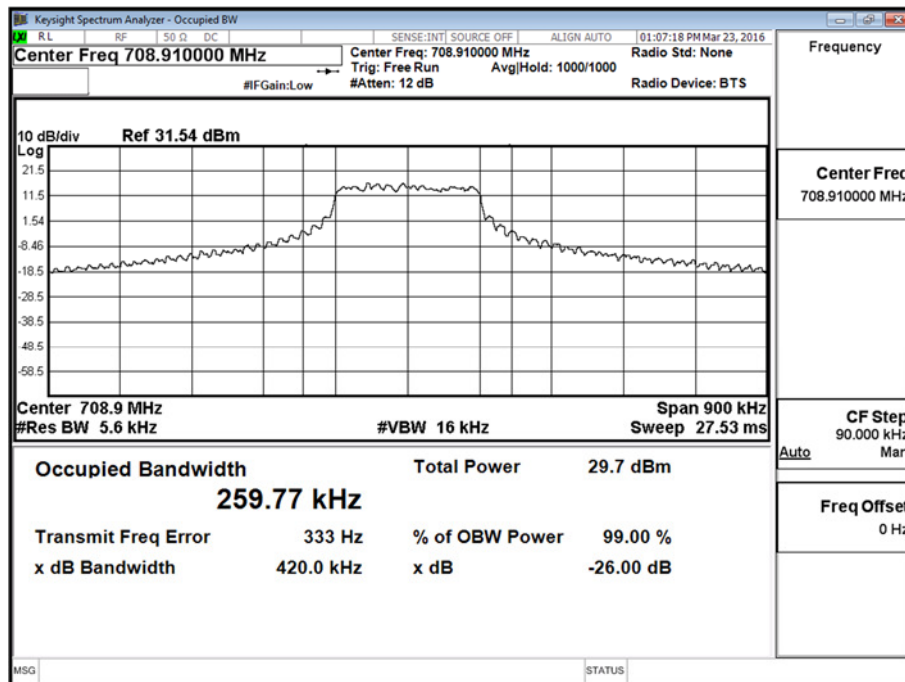

Product Service

10.0 MHz Bandwidth - 16-QAM

26 dB Bandwidth (kHz)											
709.0 MHz			710.0 MHz				711.0 MHz				
1 Resource Block			All Resource Blocks	1 Resource Block			All Resource Blocks	1 Resource Block			All Resource Blocks
Low	Mid	High		Low	Mid	High		Low	Mid	High	
N/T	420.0	N/T	9645.9	N/T	453.3	N/T	9663.3	N/T	405.2	N/T	9665.5

709 MHz - 1 Resource Block - Middle