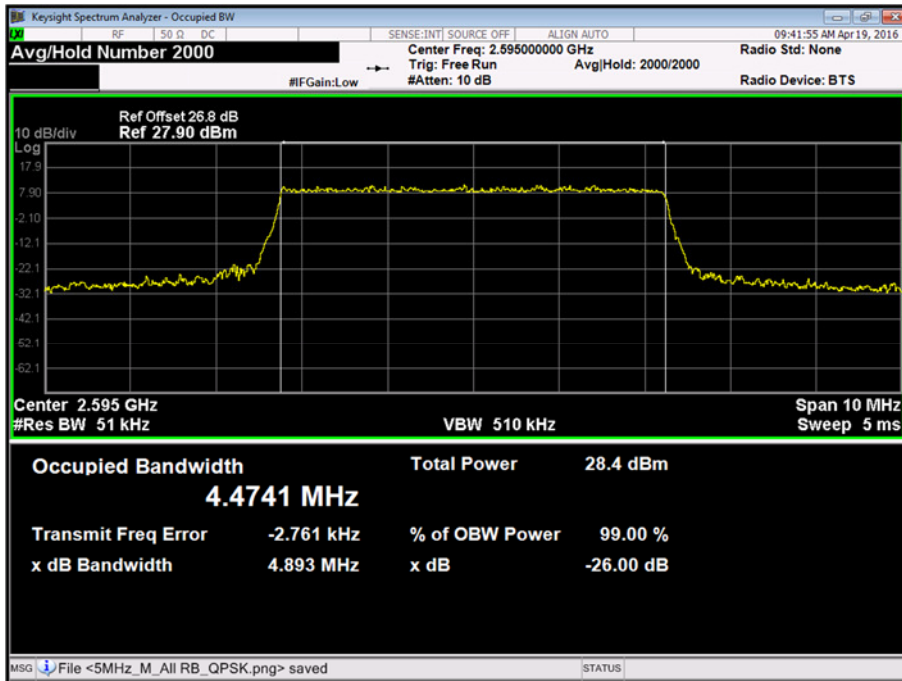

2572.5 MHz - 1 Resource Block - Middle

Product Service

2572.5 MHz - All Resource Blocks

2595.0 MHz - 1 Resource Block - Middle

Product Service

2595.0 MHz - All Resource Blocks

2617.5 MHz - 1 Resource Block - Middle