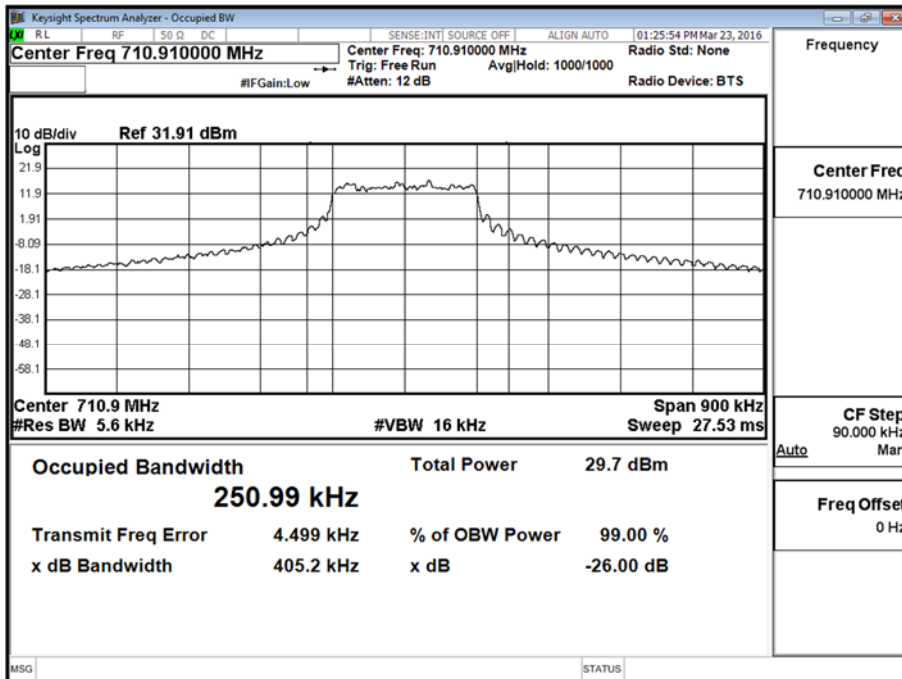

709 MHz - 1 Resource Block - Middle

709 MHz - All Resource Blocks

710 MHz - 1 Resource Block - Middle

710 MHz - All Resource Blocks

711 MHz - 1 Resource Block - Middle

Product Service

711 MHz - All Resource Blocks