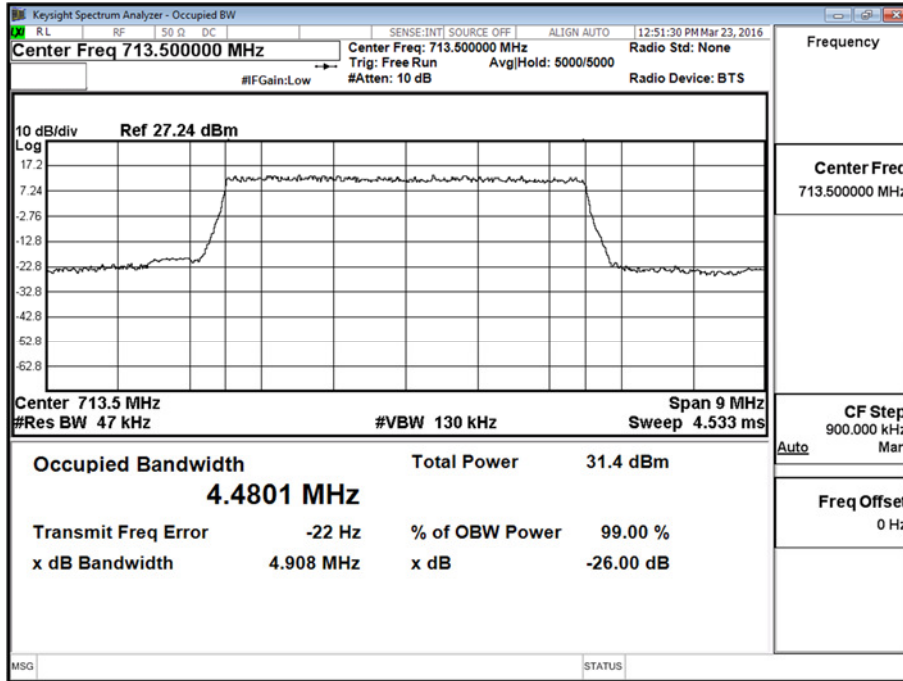

FCC 47 CFR Part 27, Limit Clause

None specified

Product Service

4.0 V DC Supply

LTE FDD17, 26 dB Bandwidth Results

5.0 MHz Bandwidth - QPSK

26 dB Bandwidth (kHz)											
706.5 MHz				710.0 MHz				713.5 MHz			
1 Resource Block			All Resource Blocks	1 Resource Block			All Resource Blocks	1 Resource Block			All Resource Blocks
Low	Mid	High		Low	Mid	High		Low	Mid	High	
N/T	388.6	N/T	4899.2	N/T	407.0	N/T	4882.9	N/T	406.4	N/T	4908.3

706.5 MHz - 1 Resource Block - Middle

706.5 MHz - All Resource Blocks

710 MHz - 1 Resource Block - Middle

710 MHz - All Resource Blocks

713.5 MHz - 1 Resource Block - Middle

Product Service

713.5 MHz - All Resource Blocks