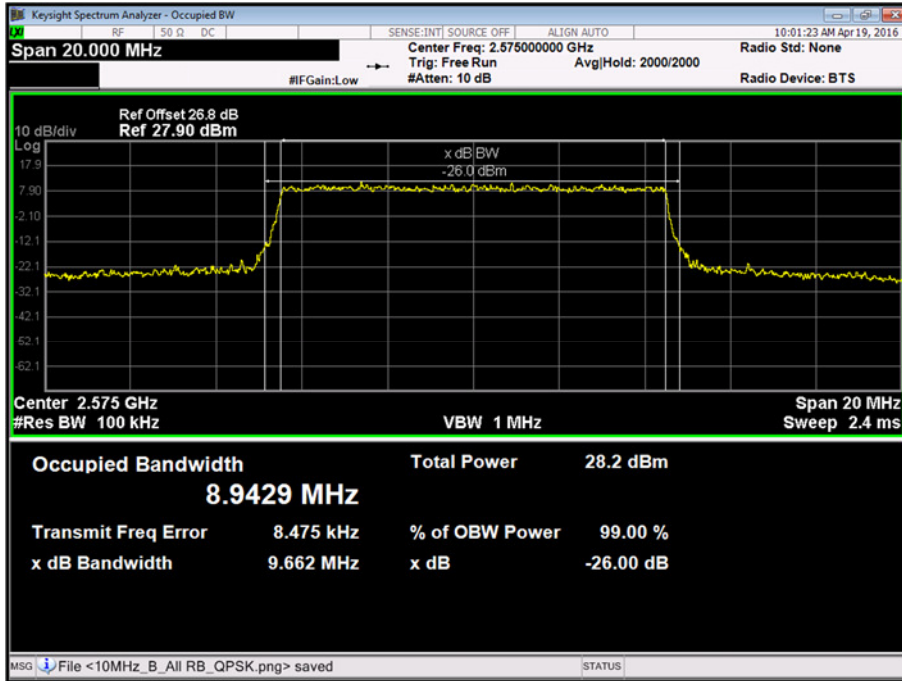

2575.0 MHz - 1 Resource Block - Middle

Product Service

2575.0 MHz - All Resource Blocks

2595.0 MHz - 1 Resource Block - Middle

Product Service

2595.0 MHz - All Resource Blocks

2615.0 MHz - 1 Resource Block - Middle