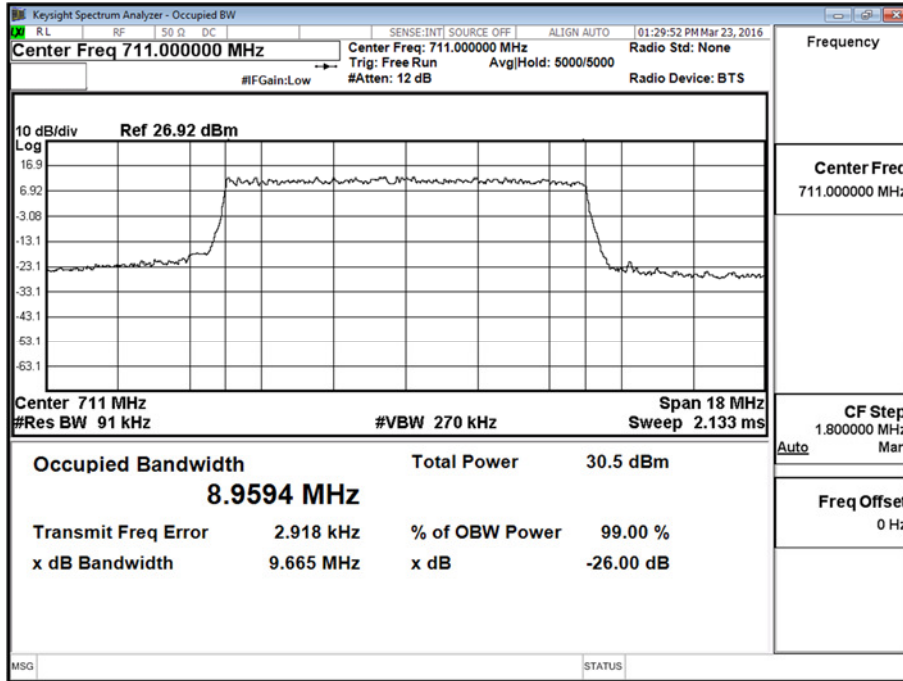

709 MHz - 1 Resource Block - Middle

709 MHz - All Resource Blocks

710 MHz - 1 Resource Block - Middle

710 MHz - All Resource Blocks

711 MHz - 1 Resource Block - Middle

Product Service

711 MHz - All Resource Blocks