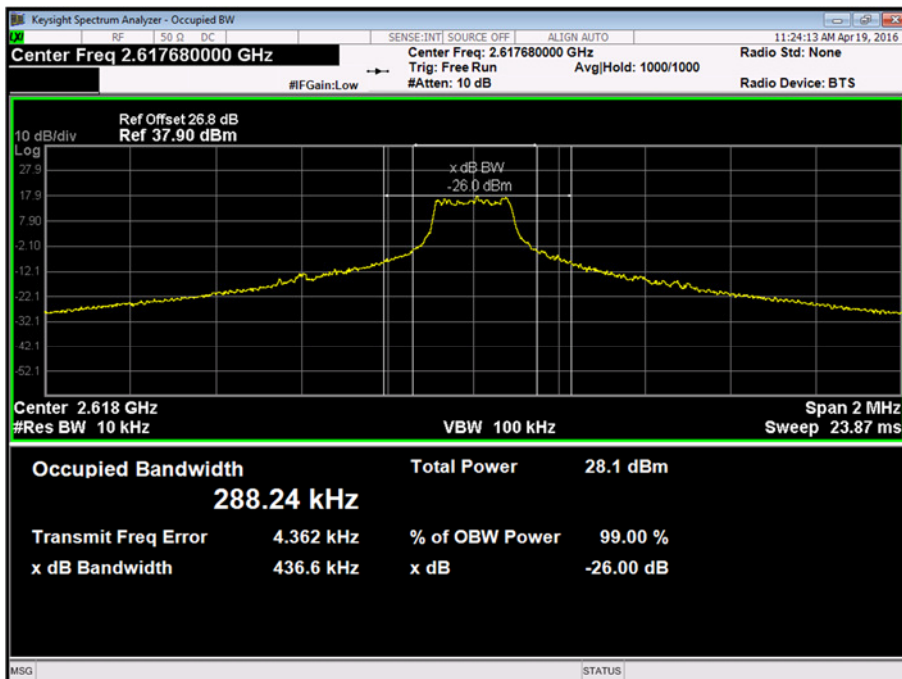

2572.5 MHz - 1 Resource Block - Middle

Product Service

2572.5 MHz - All Resource Blocks

2595.0 MHz - 1 Resource Block - Middle

Product Service

2595.0 MHz - All Resource Blocks

2617.5 MHz - 1 Resource Block - Middle