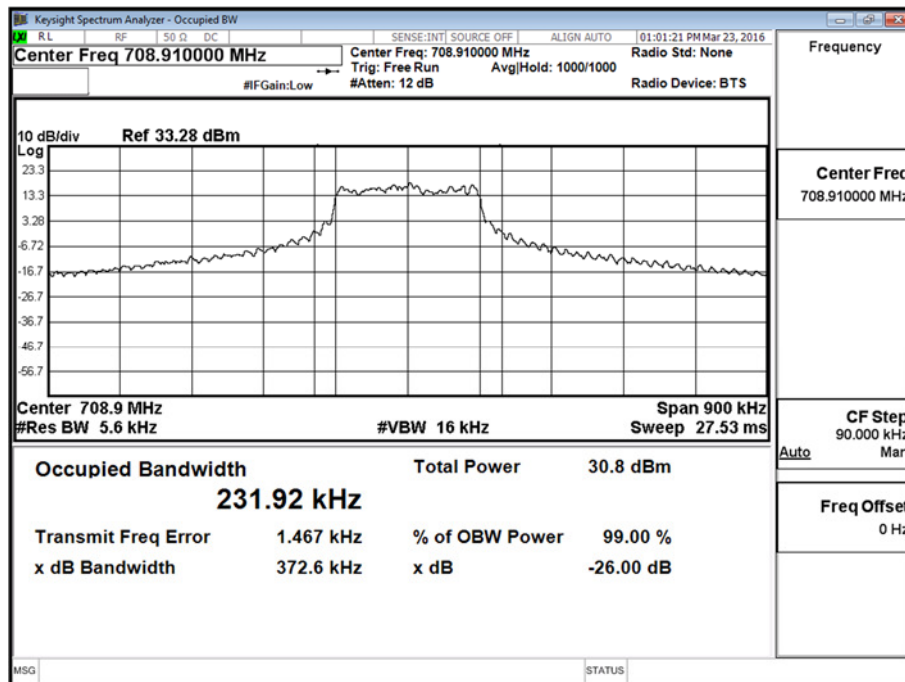

Product Service

10.0 MHz Bandwidth - QPSK

26 dB Bandwidth (kHz)											
709.0 MHz			710.0 MHz				711.0 MHz				
1 Resource Block			All Resource Blocks	1 Resource Block			All Resource Blocks	1 Resource Block			All Resource Blocks
Low	Mid	High		Low	Mid	High		Low	Mid	High	
N/T	372.6	N/T	9663.5	N/T	383.4	N/T	9617.1	N/T	376.8	N/T	9689.1

709 MHz - 1 Resource Block - Middle