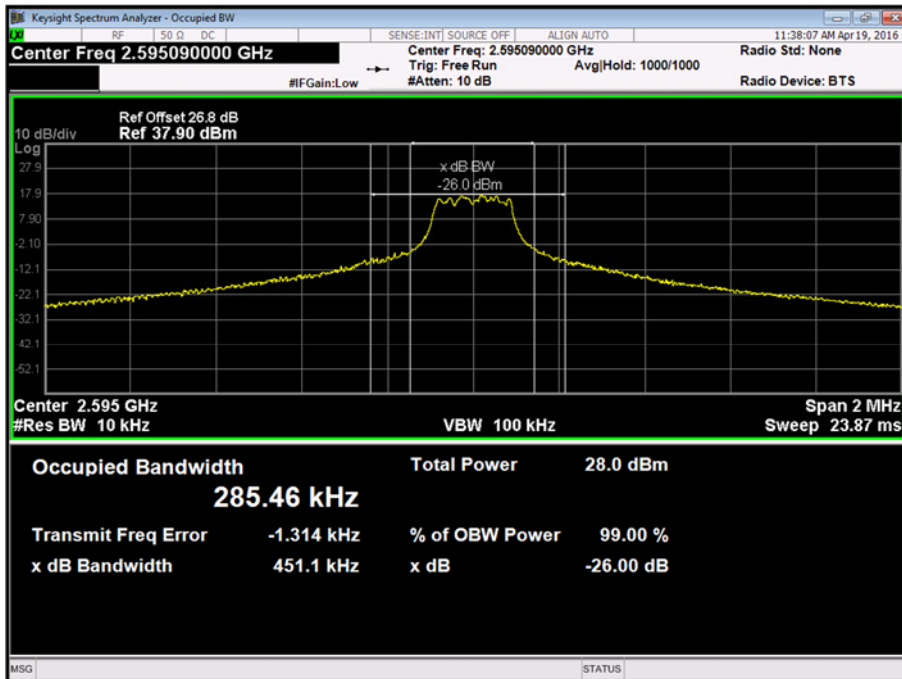

2575.0 MHz - 1 Resource Block - Middle

Product Service

2575.0 MHz - All Resource Blocks

2595.0 MHz - 1 Resource Block - Middle

Product Service

2595.0 MHz - All Resource Blocks

2615.0 MHz - 1 Resource Block - Middle