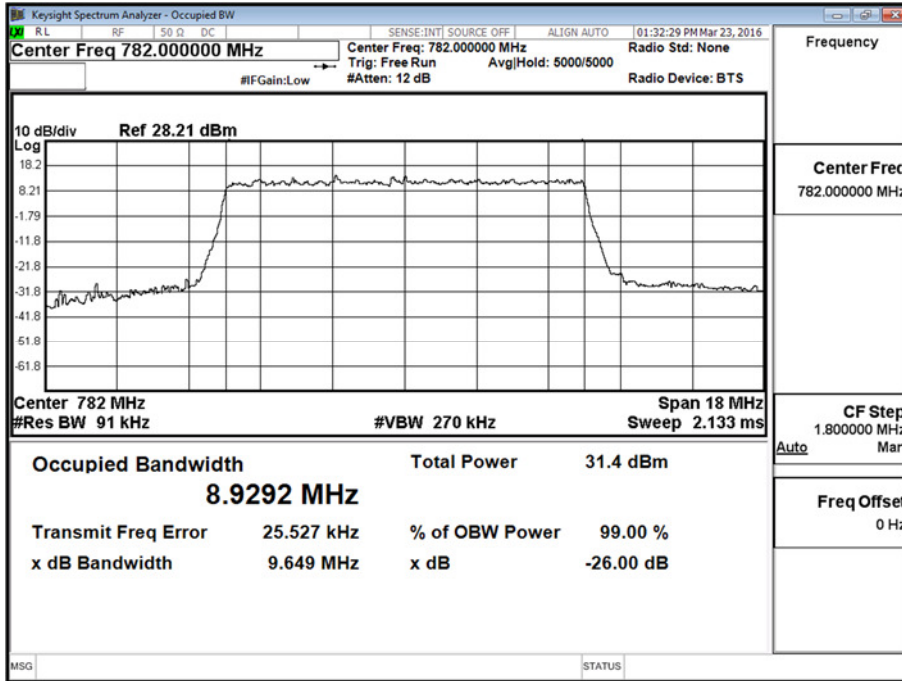

26 dB Bandwidth (kHz)			
782.0 MHz			
1 Resource Block			All Resource Blocks
Low	Mid	High	
N/T	364.3	N/T	9648.6

782.0 MHz - 1 Resource Block - Middle

Product Service

782.0 MHz - All Resource Blocks

Product Service

FCC 47 CFR Part 27, Limit Clause

None specified

Product Service

4.0 V DC Supply

LTE FDD17, 26 dB Bandwidth Results

5.0 MHz Bandwidth - QPSK

26 dB Bandwidth (kHz)											
706.5 MHz				710.0 MHz				713.5 MHz			
1 Resource Block			All Resource Blocks	1 Resource Block			All Resource Blocks	1 Resource Block			All Resource Blocks
Low	Mid	High		Low	Mid	High		Low	Mid	High	
N/T	388.6	N/T	4899.2	N/T	407.0	N/T	4882.9	N/T	406.4	N/T	4908.3