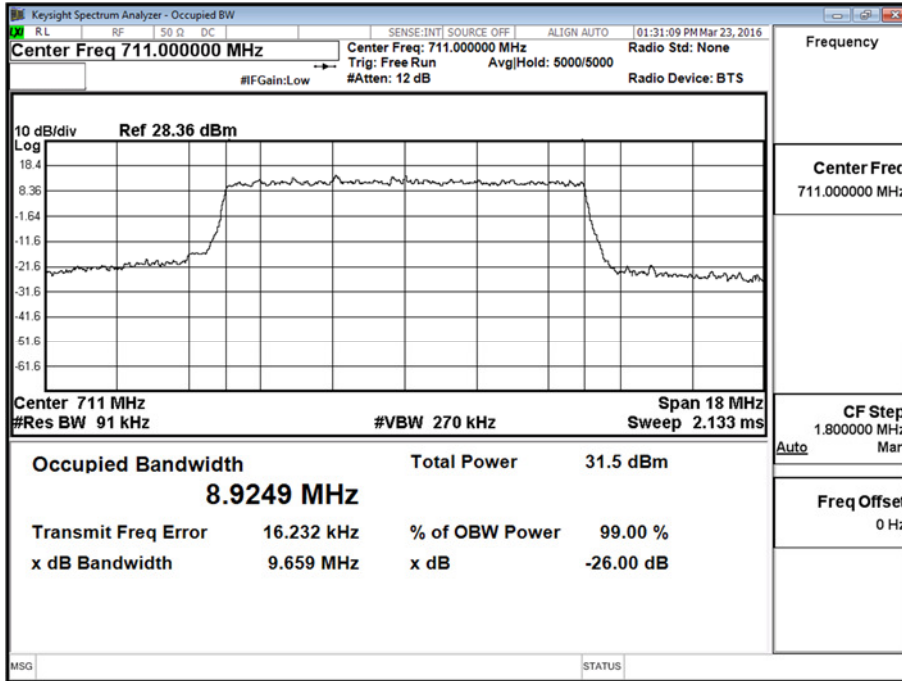

709 MHz - 1 Resource Block - Middle

Product Service

709 MHz - All Resource Blocks

710 MHz - 1 Resource Block - Middle

710 MHz - All Resource Blocks

711 MHz - 1 Resource Block - Middle

Product Service

711 MHz - All Resource Blocks