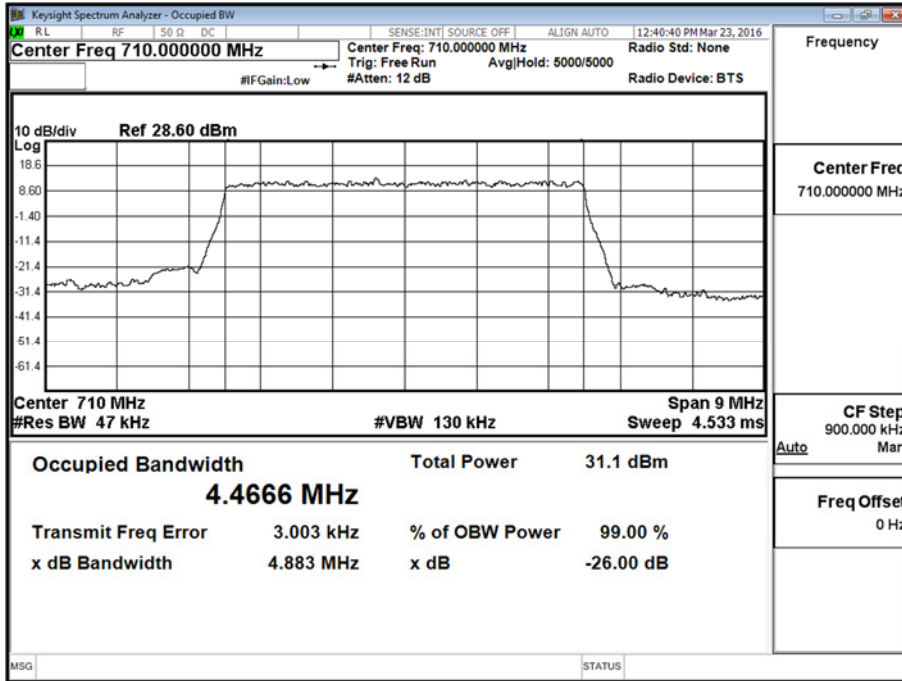

FCC 47 CFR Part 27, Limit Clause

None specified

Product Service

4.0 V DC Supply

LTE FDD17, 26 dB Bandwidth Results

5.0 MHz Bandwidth - QPSK

26 dB Bandwidth (kHz)											
706.5 MHz				710.0 MHz				713.5 MHz			
1 Resource Block			All Resource Blocks	1 Resource Block			All Resource Blocks	1 Resource Block			All Resource Blocks
Low	Mid	High		Low	Mid	High		Low	Mid	High	
N/T	388.6	N/T	4899.2	N/T	407.0	N/T	4882.9	N/T	406.4	N/T	4908.3

706.5 MHz - 1 Resource Block - Middle

706.5 MHz - All Resource Blocks

710 MHz - 1 Resource Block - Middle

710 MHz - All Resource Blocks

713.5 MHz - 1 Resource Block - Middle

Product Service

713.5 MHz - All Resource Blocks