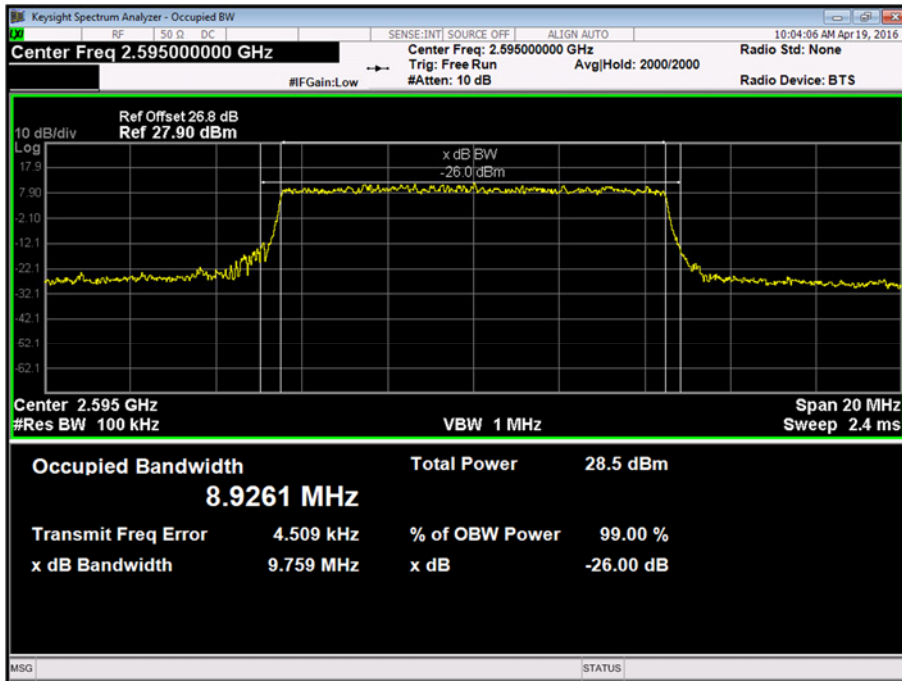

2575.0 MHz - 1 Resource Block - Middle

Product Service

2575.0 MHz - All Resource Blocks

2595.0 MHz - 1 Resource Block - Middle

Product Service

2595.0 MHz - All Resource Blocks

2615.0 MHz - 1 Resource Block - Middle