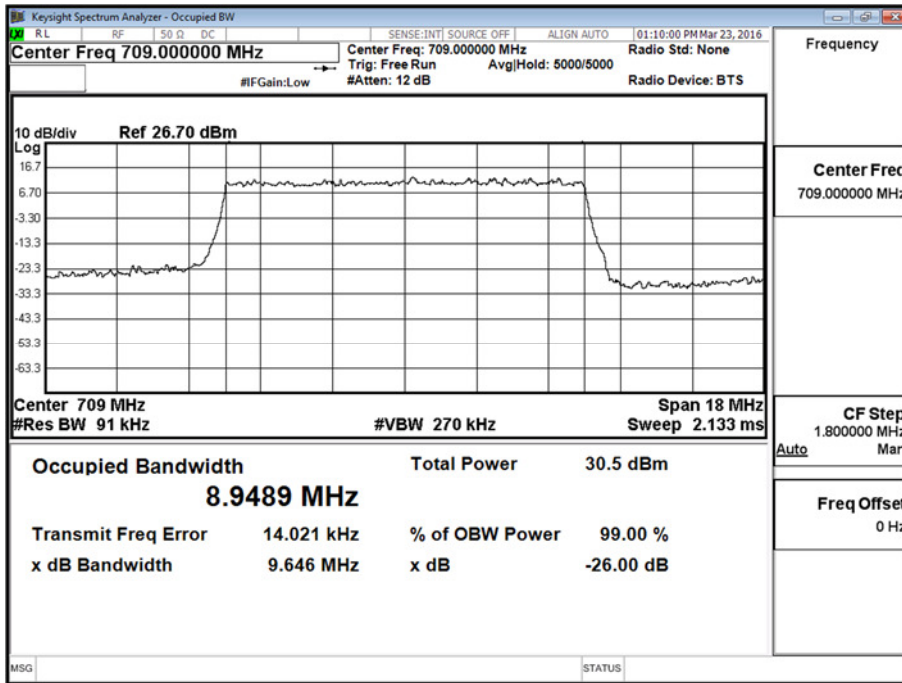

709 MHz - 1 Resource Block - Middle

709 MHz - All Resource Blocks

710 MHz - 1 Resource Block - Middle

710 MHz - All Resource Blocks

711 MHz - 1 Resource Block - Middle

Product Service

711 MHz - All Resource Blocks