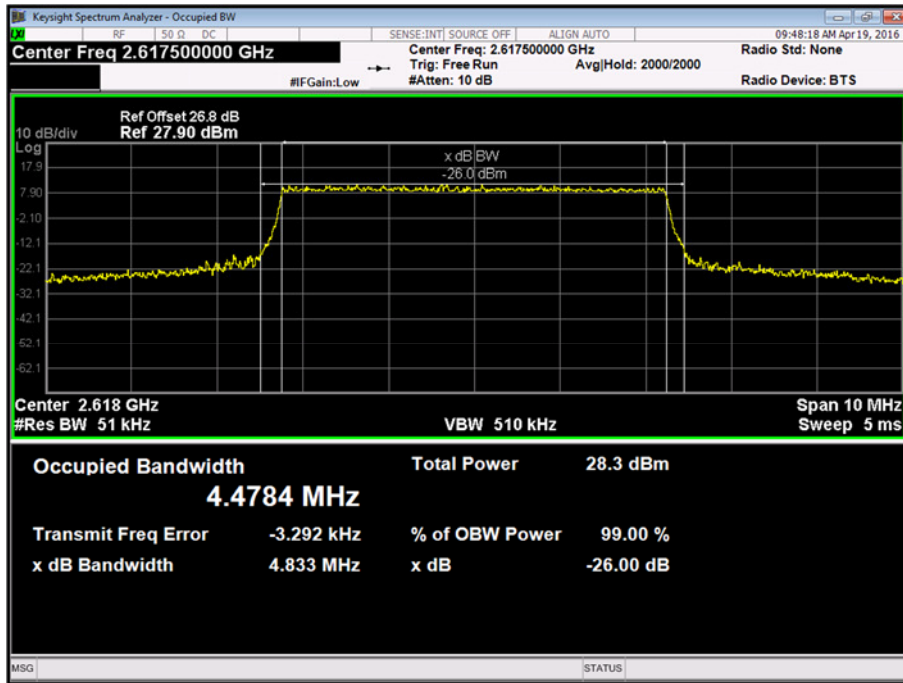

Product Service

2617.5 MHz - All Resource Blocks