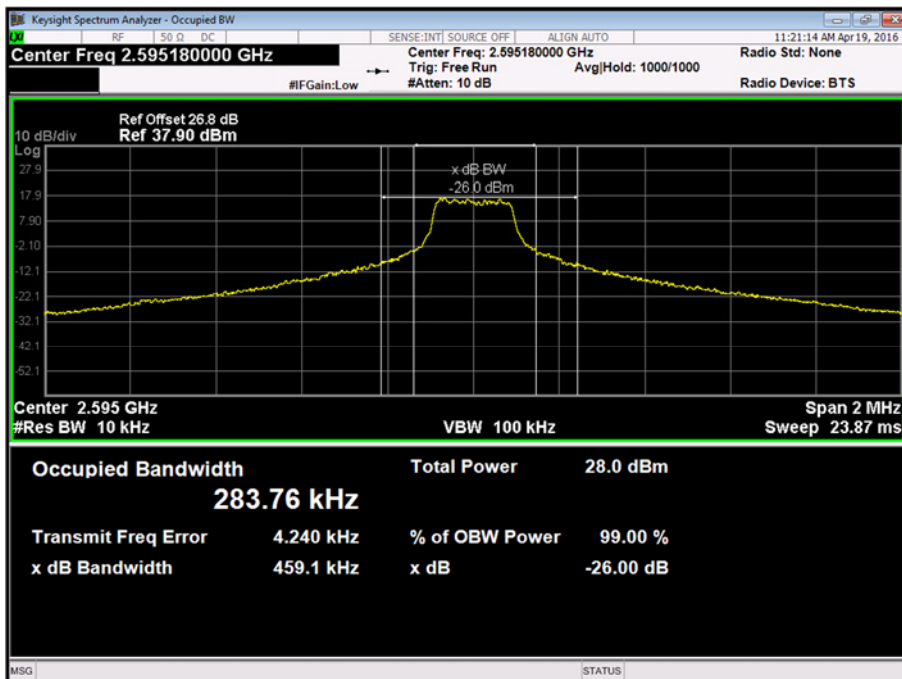

2572.5 MHz - 1 Resource Block - Middle

Product Service

2572.5 MHz - All Resource Blocks

2595.0 MHz - 1 Resource Block - Middle

Product Service

2595.0 MHz - All Resource Blocks

2617.5 MHz - 1 Resource Block - Middle