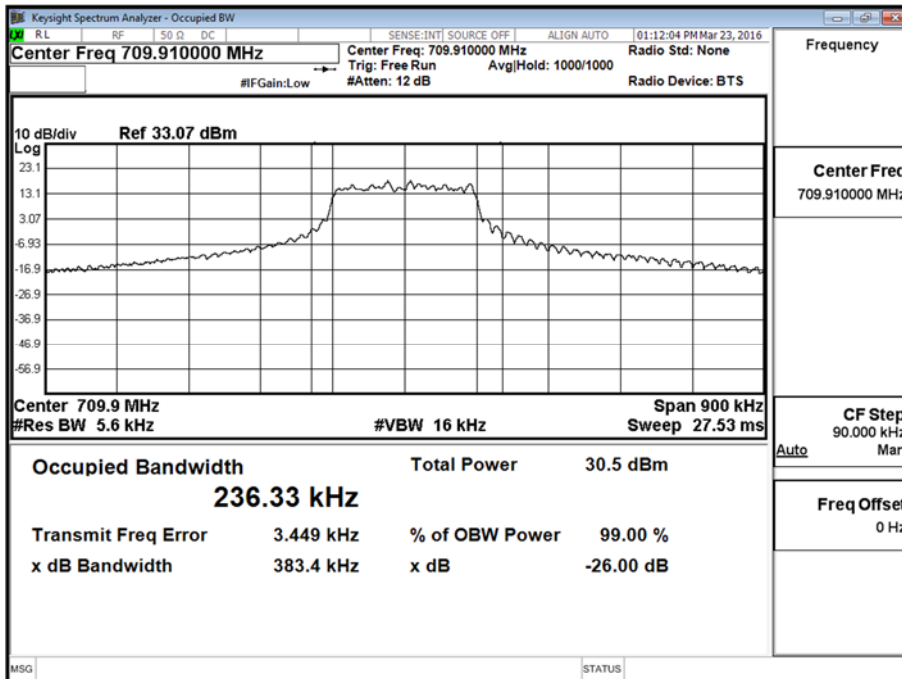

709 MHz - 1 Resource Block - Middle

Product Service

709 MHz - All Resource Blocks

710 MHz - 1 Resource Block - Middle

710 MHz - All Resource Blocks

711 MHz - 1 Resource Block - Middle

Product Service

711 MHz - All Resource Blocks