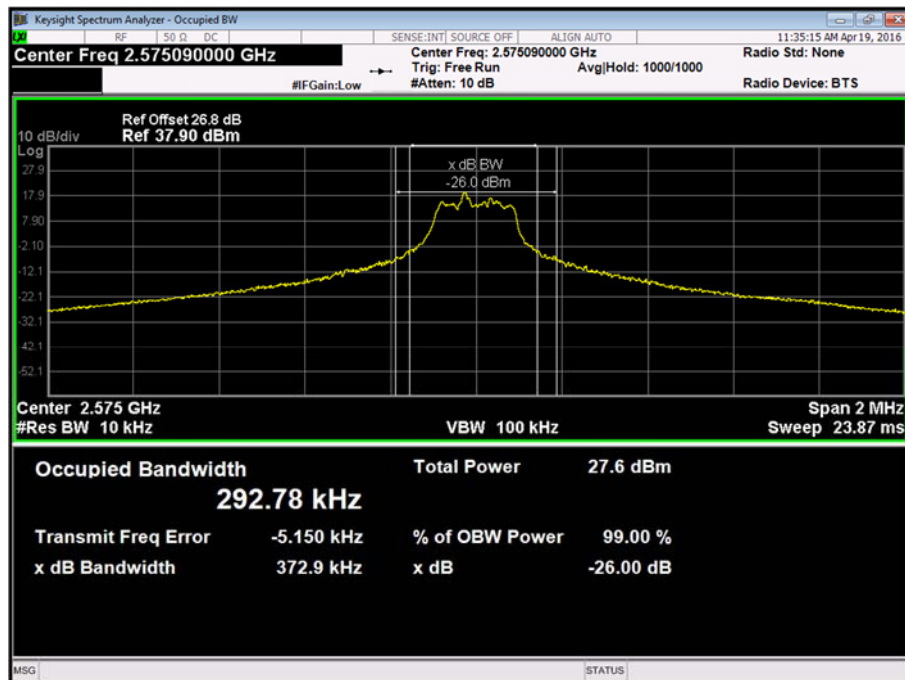

Product Service

2615.0 MHz - All Resource Blocks

Product Service

10.0 MHz Bandwidth - 16-QAM

26 dB Bandwidth (kHz)											
2575.0 MHz			2595.0 MHz				2615.0 MHz				
1 Resource Block			All Resource Blocks	1 Resource Block			All Resource Blocks	1 Resource Block			All Resource Blocks
Low	Mid	High		Low	Mid	High		Low	Mid	High	
N/T	372.9	N/T	9561.0	N/T	442.9	N/T	9606.0	N/T	451.7	N/T	9577.0

2575.0 MHz - 1 Resource Block - Middle

Product Service

2575.0 MHz - All Resource Blocks

2595.0 MHz - 1 Resource Block - Middle

Product Service

2595.0 MHz - All Resource Blocks

2615.0 MHz - 1 Resource Block - Middle