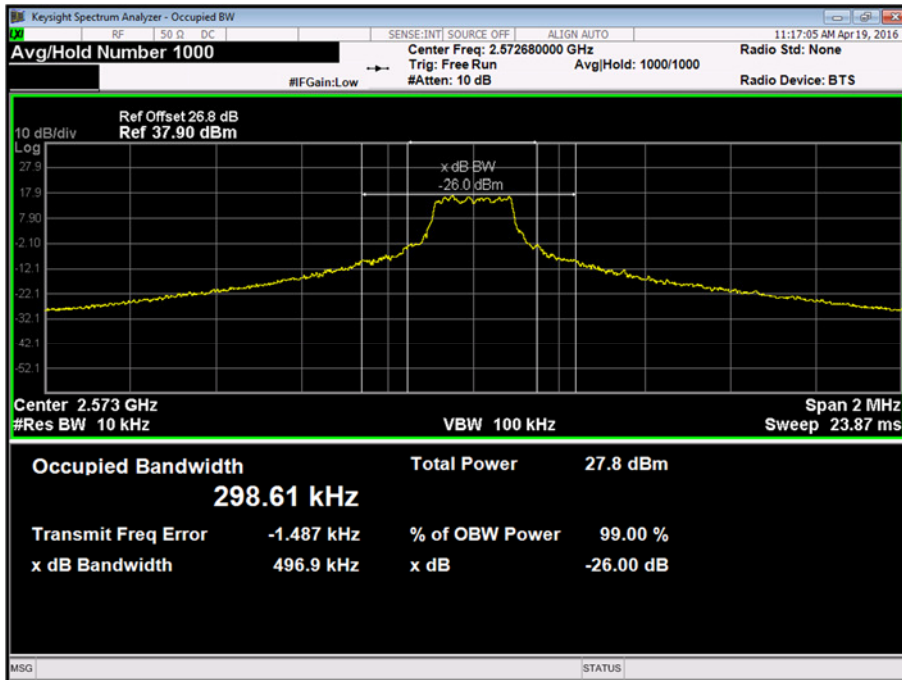

FCC 47 CFR Part 27, Limit Clause

None specified

Product Service

4.0 V DC Supply

LTE TDD38, 26 dB Bandwidth Results

5.0 MHz Bandwidth - QPSK

26 dB Bandwidth (kHz)											
2572.5 MHz				2595.0 MHz				2617.5 MHz			
1 Resource Block			All Resource Blocks	1 Resource Block			All Resource Blocks	1 Resource Block			All Resource Blocks
Low	Mid	High		Low	Mid	High		Low	Mid	High	
N/T	496.6	N/T	4901.0	N/T	459.1	N/T	4893.0	N/T	436.6	N/T	4833.0

2572.5 MHz - 1 Resource Block - Middle

Product Service

2572.5 MHz - All Resource Blocks

2595.0 MHz - 1 Resource Block - Middle

Product Service

2595.0 MHz - All Resource Blocks

2617.5 MHz - 1 Resource Block - Middle