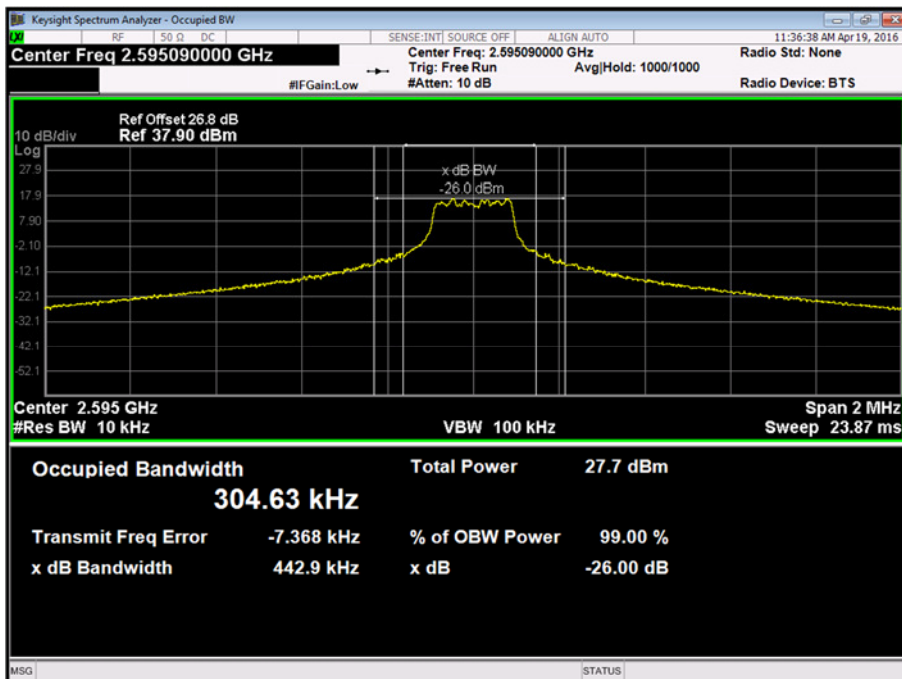

2575.0 MHz - 1 Resource Block - Middle

Product Service

2575.0 MHz - All Resource Blocks

2595.0 MHz - 1 Resource Block - Middle

Product Service

2595.0 MHz - All Resource Blocks

2615.0 MHz - 1 Resource Block - Middle