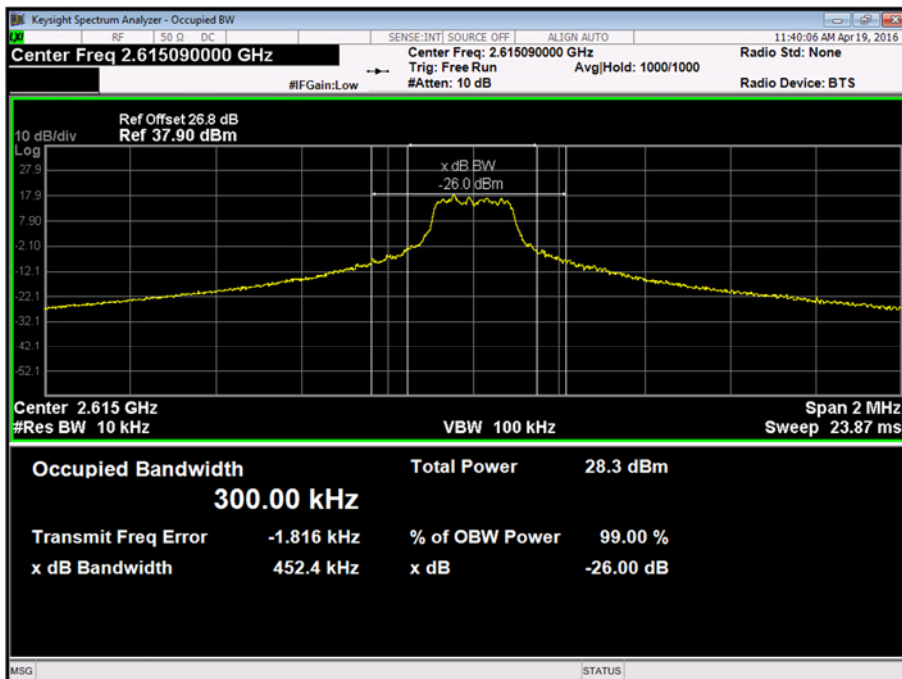

2575.0 MHz - 1 Resource Block - Middle

Product Service

2575.0 MHz - All Resource Blocks

2595.0 MHz - 1 Resource Block - Middle

Product Service

2595.0 MHz - All Resource Blocks

2615.0 MHz - 1 Resource Block - Middle