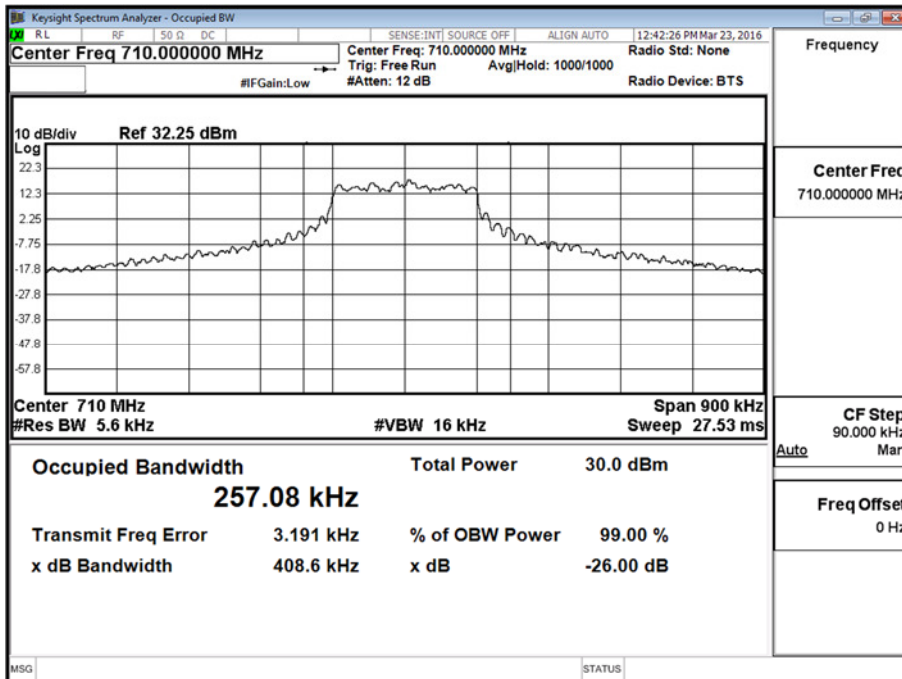

706.5 MHz - 1 Resource Block - Middle

706.5 MHz - All Resource Blocks

710 MHz - 1 Resource Block - Middle

710 MHz - All Resource Blocks

713.5 MHz - 1 Resource Block - Middle

Product Service

713.5 MHz - All Resource Blocks