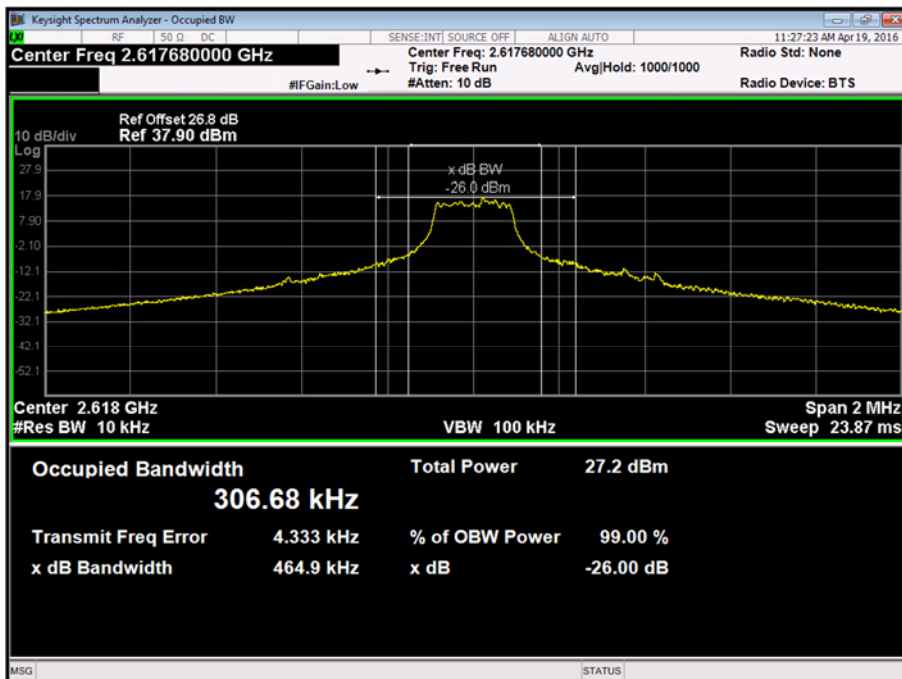

2572.5 MHz - 1 Resource Block - Middle

Product Service

2572.5 MHz - All Resource Blocks

2595.0 MHz - 1 Resource Block - Middle

Product Service

2595.0 MHz - All Resource Blocks

2617.5 MHz - 1 Resource Block - Middle