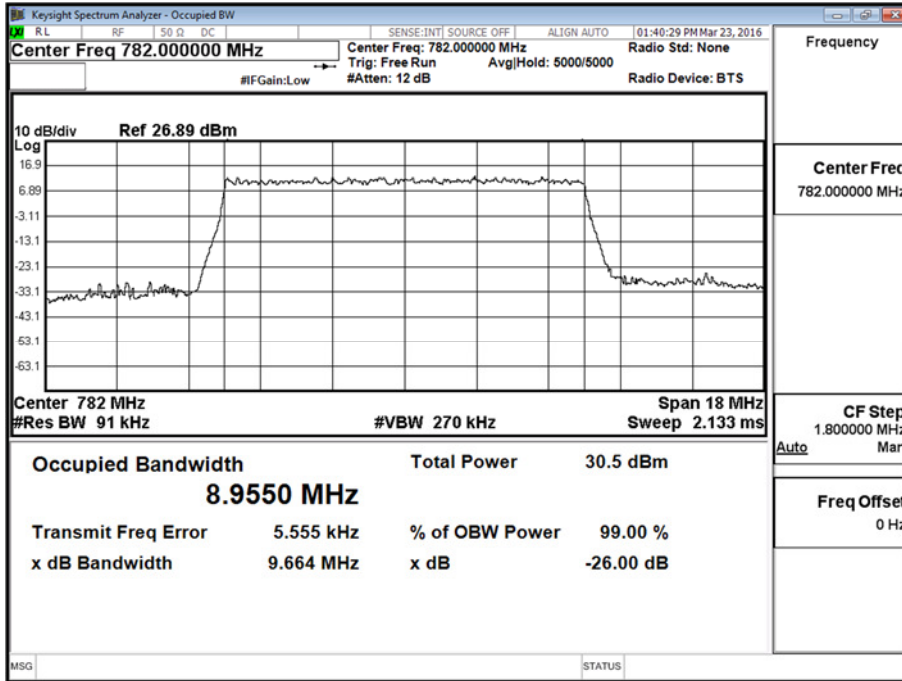

FCC 47 CFR Part 27, Limit Clause

None specified

Product Service

4.0 V DC Supply

LTE FDD17, 26 dB Bandwidth Results

5.0 MHz Bandwidth - QPSK

26 dB Bandwidth (kHz)											
706.5 MHz				710.0 MHz				713.5 MHz			
1 Resource Block			All Resource Blocks	1 Resource Block			All Resource Blocks	1 Resource Block			All Resource Blocks
Low	Mid	High		Low	Mid	High		Low	Mid	High	
N/T	388.6	N/T	4899.2	N/T	407.0	N/T	4882.9	N/T	406.4	N/T	4908.3