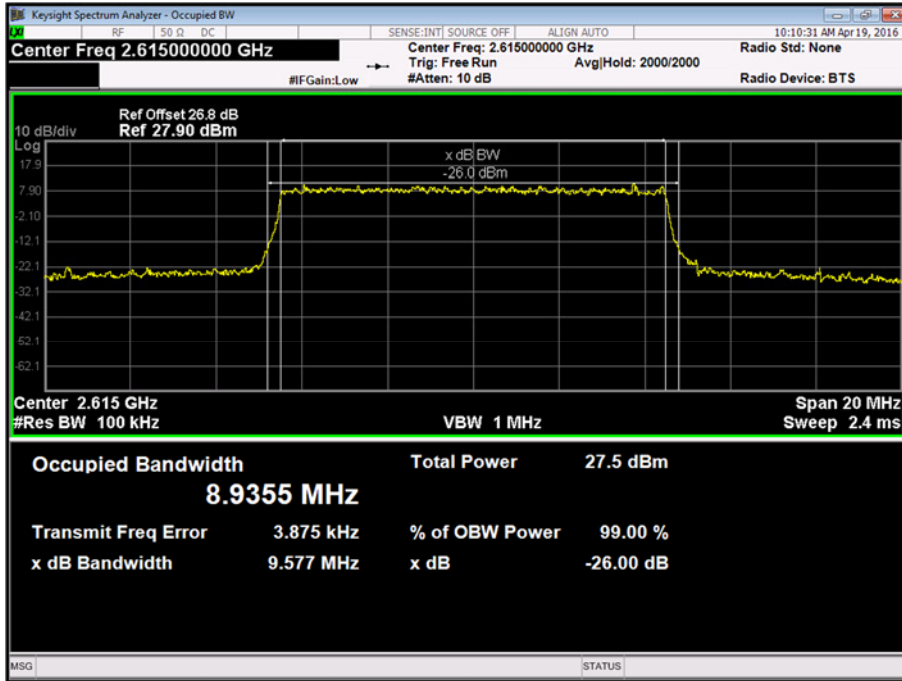

Product Service

2615.0 MHz - All Resource Blocks