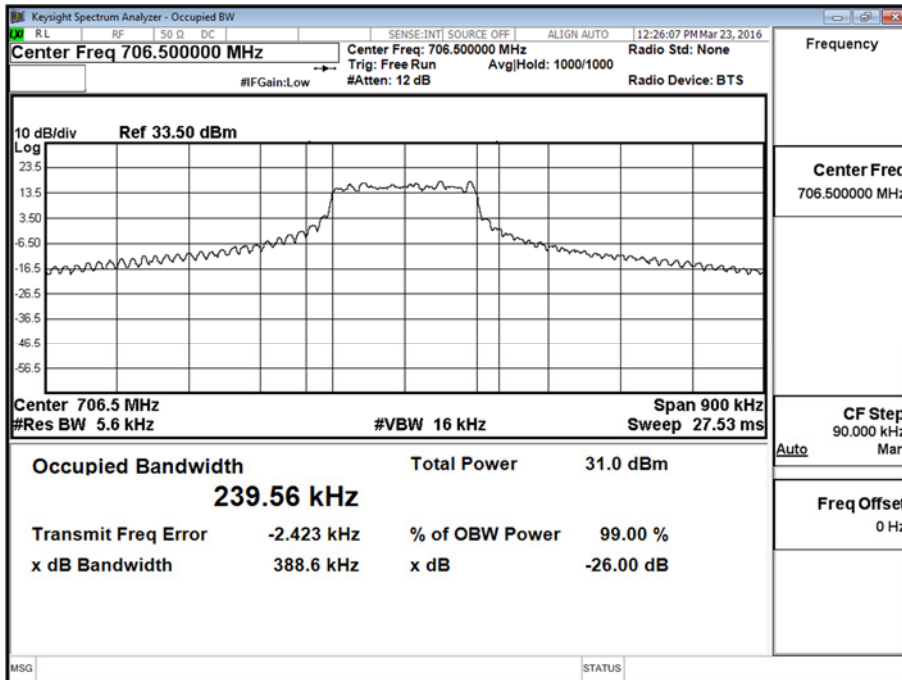

Product Service

4.0 V DC Supply

LTE FDD17, 26 dB Bandwidth Results

5.0 MHz Bandwidth - QPSK

26 dB Bandwidth (kHz)											
706.5 MHz				710.0 MHz				713.5 MHz			
1 Resource Block			All Resource Blocks	1 Resource Block			All Resource Blocks	1 Resource Block			All Resource Blocks
Low	Mid	High		Low	Mid	High		Low	Mid	High	
N/T	388.6	N/T	4899.2	N/T	407.0	N/T	4882.9	N/T	406.4	N/T	4908.3

706.5 MHz - 1 Resource Block - Middle