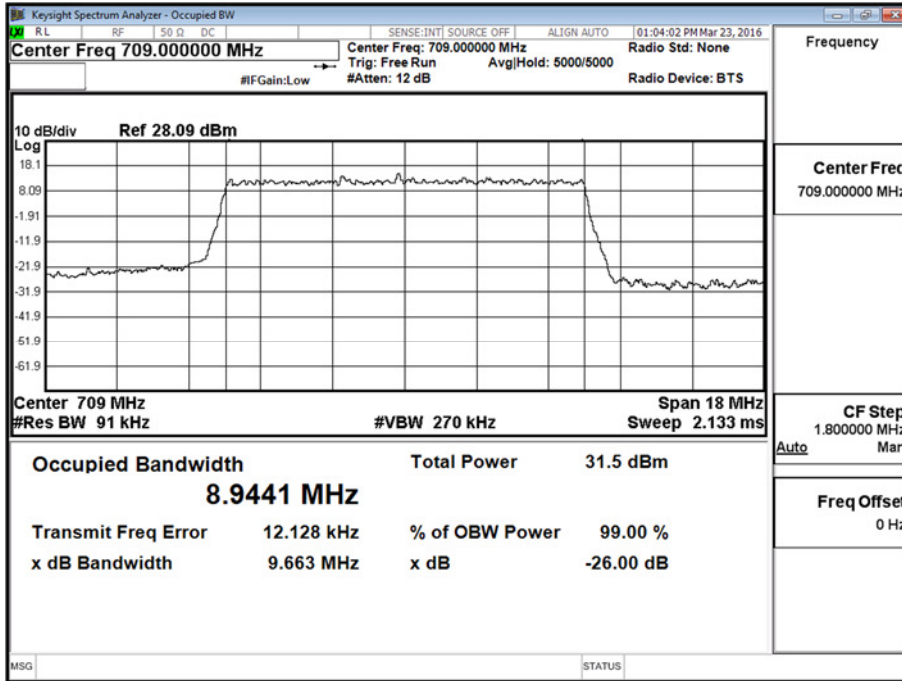

709 MHz - 1 Resource Block - Middle

Product Service

709 MHz - All Resource Blocks

710 MHz - 1 Resource Block - Middle

710 MHz - All Resource Blocks

711 MHz - 1 Resource Block - Middle

Product Service

711 MHz - All Resource Blocks