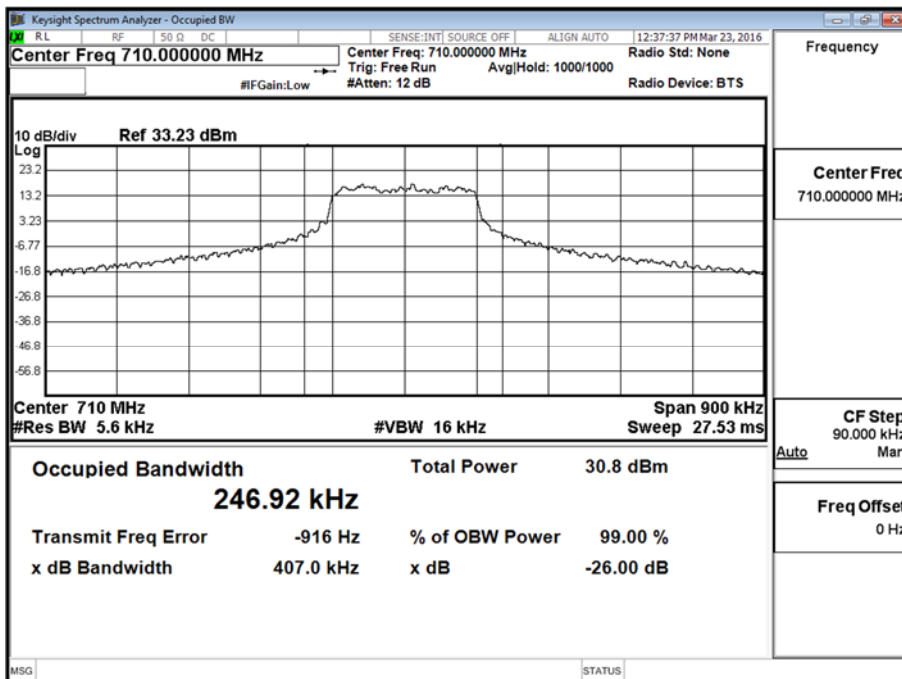

FCC 47 CFR Part 27, Limit Clause

None specified

Product Service

4.0 V DC Supply

LTE FDD17, 26 dB Bandwidth Results

5.0 MHz Bandwidth - QPSK

26 dB Bandwidth (kHz)											
706.5 MHz				710.0 MHz				713.5 MHz			
1 Resource Block			All Resource Blocks	1 Resource Block			All Resource Blocks	1 Resource Block			All Resource Blocks
Low	Mid	High		Low	Mid	High		Low	Mid	High	
N/T	388.6	N/T	4899.2	N/T	407.0	N/T	4882.9	N/T	406.4	N/T	4908.3

706.5 MHz - 1 Resource Block - Middle

706.5 MHz - All Resource Blocks

710 MHz - 1 Resource Block - Middle

710 MHz - All Resource Blocks

713.5 MHz - 1 Resource Block - Middle

Product Service

713.5 MHz - All Resource Blocks