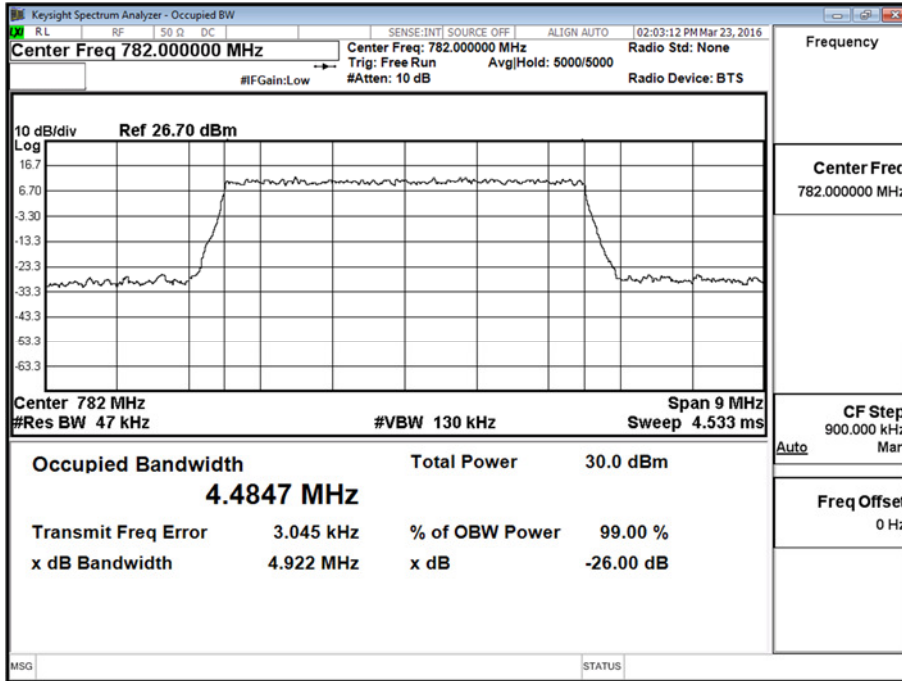

779.5 MHz - All Resource Blocks

782 MHz - 1 Resource Block - Middle

782 MHz - All Resource Blocks

784.5 MHz - 1 Resource Block - Middle

Product Service

784.5 MHz - All Resource Blocks

Product Service

10.0 MHz Bandwidth - QPSK

FCC 47 CFR Part 27, Limit Clause

None specified

Product Service

4.0 V DC Supply

LTE FDD17, 26 dB Bandwidth Results

5.0 MHz Bandwidth - QPSK

26 dB Bandwidth (kHz)											
706.5 MHz				710.0 MHz				713.5 MHz			
1 Resource Block			All Resource Blocks	1 Resource Block			All Resource Blocks	1 Resource Block			All Resource Blocks
Low	Mid	High		Low	Mid	High		Low	Mid	High	
N/T	388.6	N/T	4899.2	N/T	407.0	N/T	4882.9	N/T	406.4	N/T	4908.3