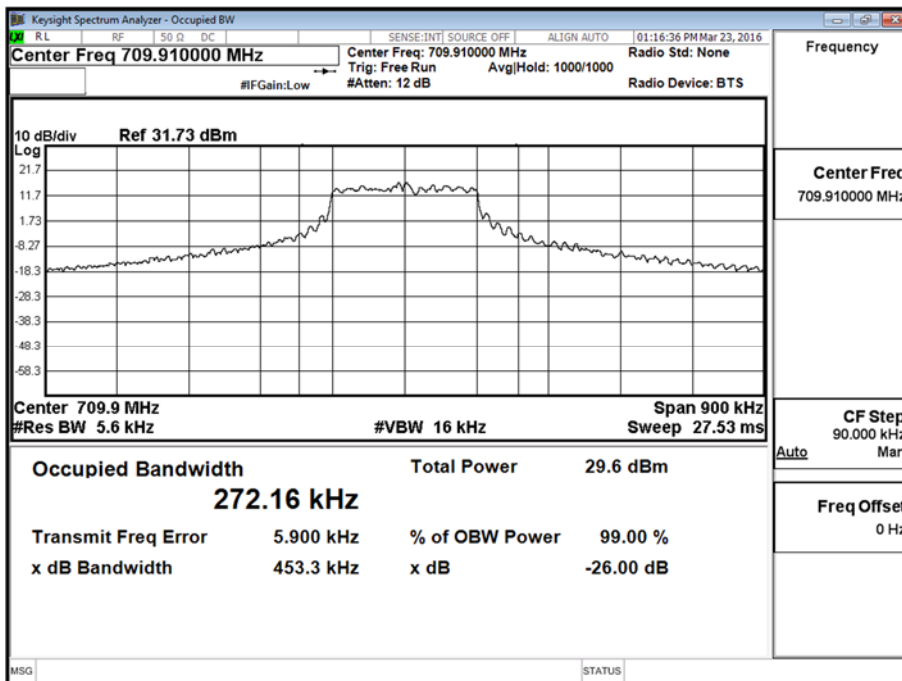

709 MHz - 1 Resource Block - Middle

709 MHz - All Resource Blocks

710 MHz - 1 Resource Block - Middle

710 MHz - All Resource Blocks

711 MHz - 1 Resource Block - Middle

Product Service

711 MHz - All Resource Blocks

FCC 47 CFR Part 27, Limit Clause

None specified

Product Service

4.0 V DC Supply

LTE TDD38, 26 dB Bandwidth Results

5.0 MHz Bandwidth - QPSK

26 dB Bandwidth (kHz)											
2572.5 MHz				2595.0 MHz				2617.5 MHz			
1 Resource Block			All Resource Blocks	1 Resource Block			All Resource Blocks	1 Resource Block			All Resource Blocks
Low	Mid	High		Low	Mid	High		Low	Mid	High	
N/T	496.6	N/T	4901.0	N/T	459.1	N/T	4893.0	N/T	436.6	N/T	4833.0