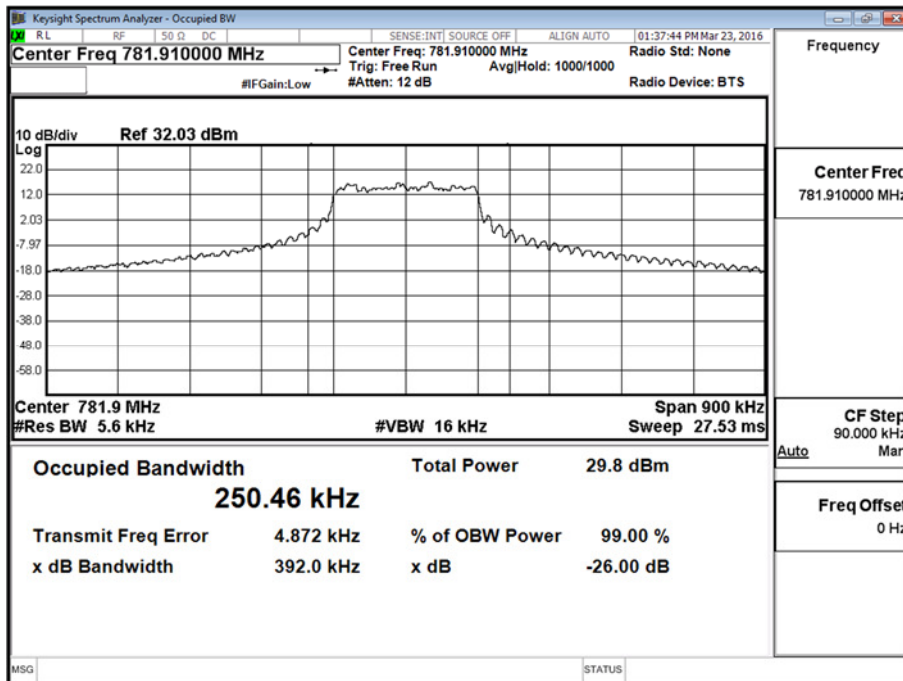

Product Service

10.0 MHz Bandwidth - 16-QAM

26 dB Bandwidth (kHz)			
782.0 MHz			
1 Resource Block			All Resource Blocks
Low	Mid	High	
N/T	392.0	N/T	9663.9

782.0 MHz - 1 Resource Block - Middle