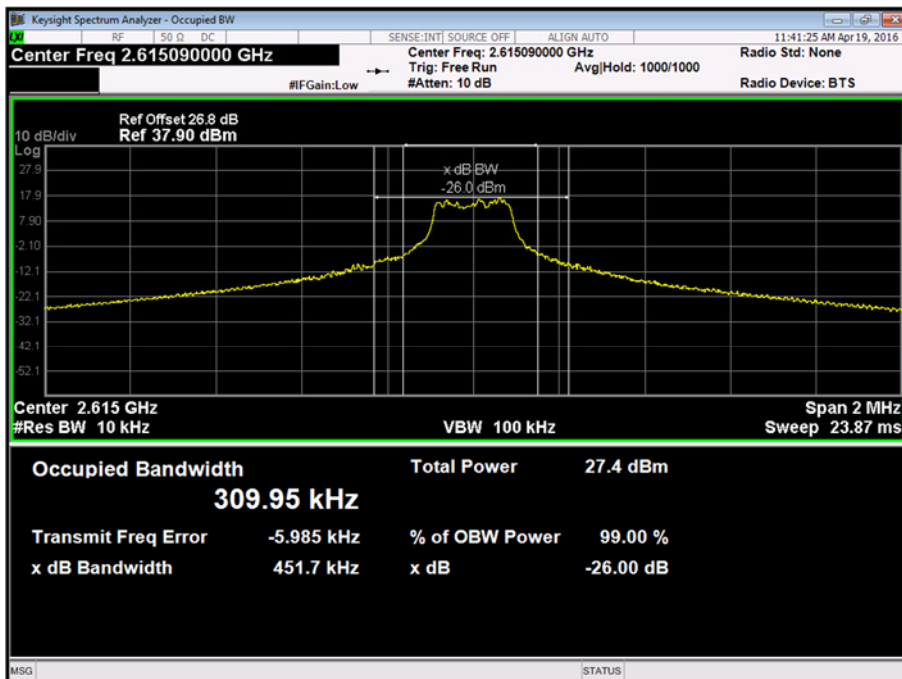

2575.0 MHz - 1 Resource Block - Middle

Product Service

2575.0 MHz - All Resource Blocks

2595.0 MHz - 1 Resource Block - Middle

Product Service

2595.0 MHz - All Resource Blocks

2615.0 MHz - 1 Resource Block - Middle