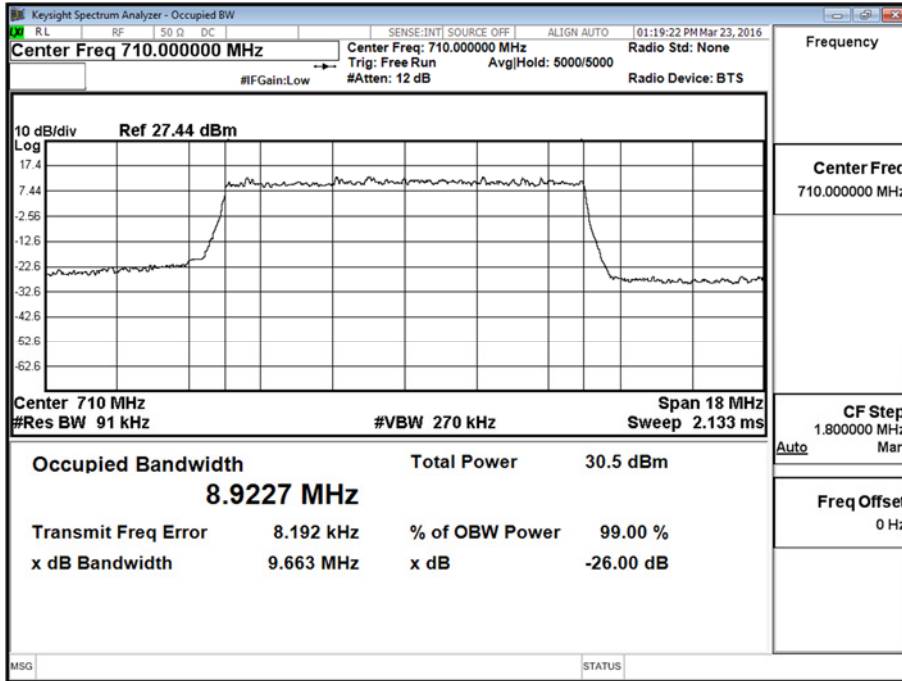

709 MHz - 1 Resource Block - Middle

709 MHz - All Resource Blocks

710 MHz - 1 Resource Block - Middle

710 MHz - All Resource Blocks

711 MHz - 1 Resource Block - Middle

Product Service

711 MHz - All Resource Blocks