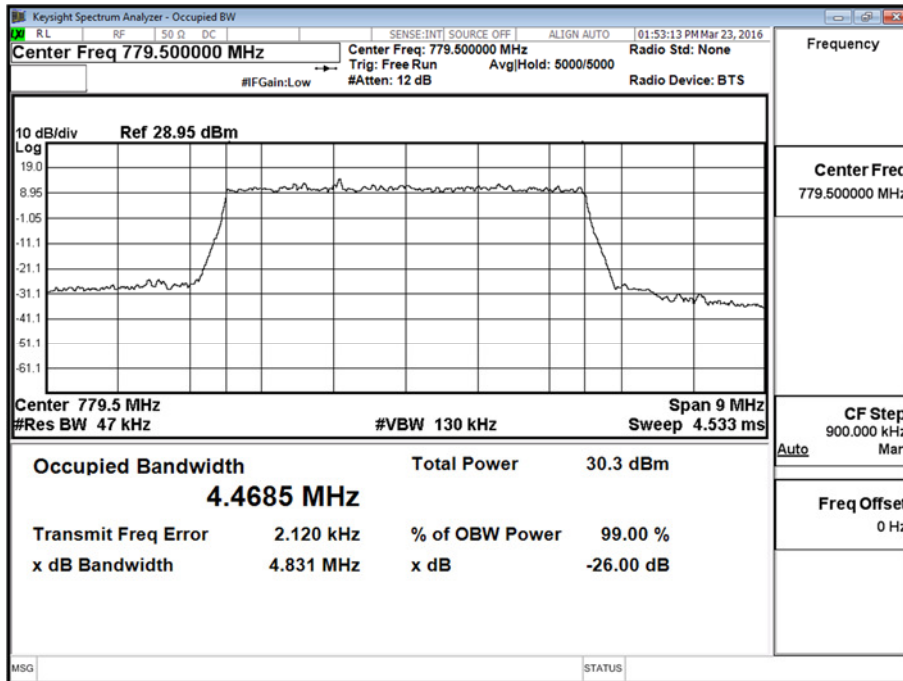

779.5 MHz - All Resource Blocks

782 MHz - 1 Resource Block - Middle

782 MHz - All Resource Blocks

784.5 MHz - 1 Resource Block - Middle

Product Service

784.5 MHz - All Resource Blocks

Product Service

10.0 MHz Bandwidth - QPSK

26 dB Bandwidth (kHz)			
782.0 MHz			
1 Resource Block			All Resource Blocks
Low	Mid	High	
N/T	364.3	N/T	9648.6

782.0 MHz - 1 Resource Block - Middle

Product Service

782.0 MHz - All Resource Blocks

Product Service

FCC 47 CFR Part 27, Limit Clause

None specified

Product Service

4.0 V DC Supply

LTE FDD17, 26 dB Bandwidth Results

5.0 MHz Bandwidth - QPSK

26 dB Bandwidth (kHz)											
706.5 MHz				710.0 MHz				713.5 MHz			
1 Resource Block			All Resource Blocks	1 Resource Block			All Resource Blocks	1 Resource Block			All Resource Blocks
Low	Mid	High		Low	Mid	High		Low	Mid	High	
N/T	388.6	N/T	4899.2	N/T	407.0	N/T	4882.9	N/T	406.4	N/T	4908.3