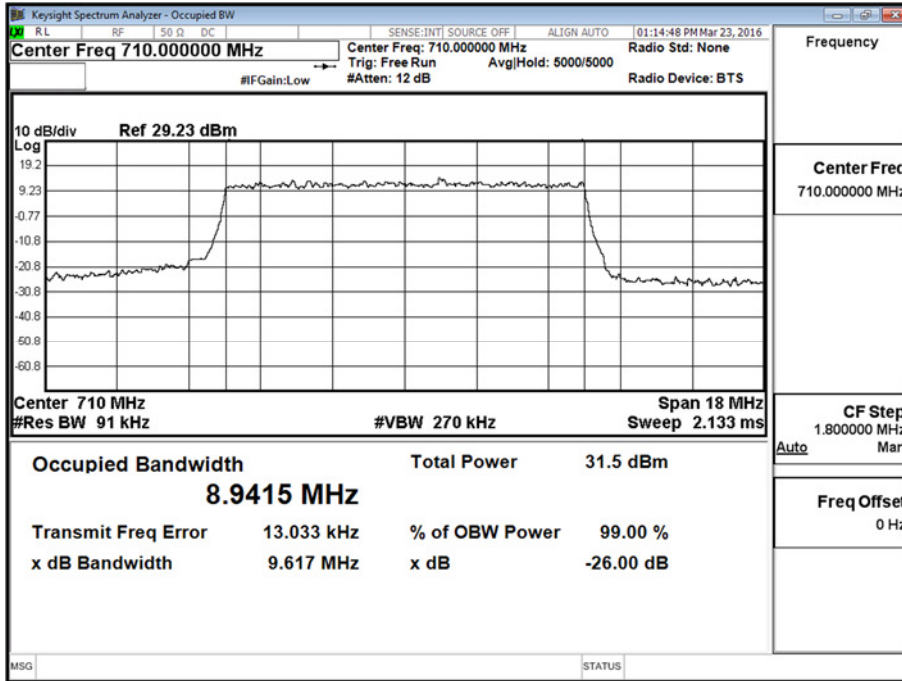

709 MHz - 1 Resource Block - Middle

Product Service

709 MHz - All Resource Blocks

710 MHz - 1 Resource Block - Middle

710 MHz - All Resource Blocks

711 MHz - 1 Resource Block - Middle

Product Service

711 MHz - All Resource Blocks