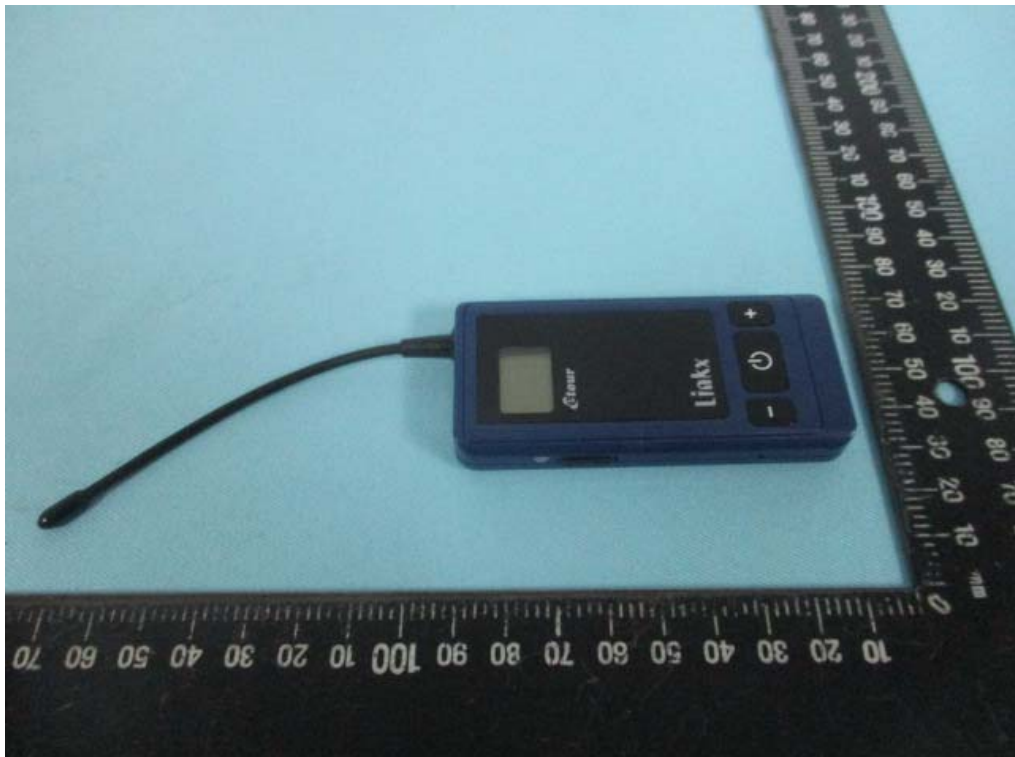

CONSTRUCTION PHOTOS OF EUT

TG-201R (Band: 470-608MHz)

1.

2.

CONSTRUCTION PHOTOS OF EUT

TG-201R

3.

4.

CONSTRUCTION PHOTOS OF EUT

TG-201R

5.

6.

CONSTRUCTION PHOTOS OF EUT

TG-201R (Band: 944-952MHz)

1.

2.