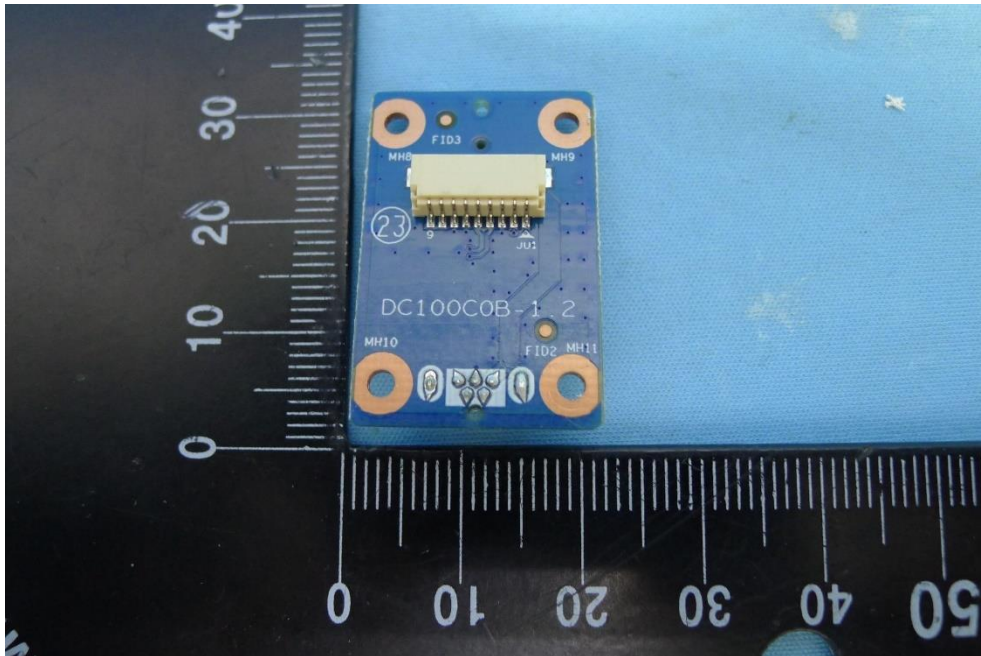

Product: Indoor Camera

Brand Name: ADT

Model Number:
SCH2R0-29xxxxx

Internal Photograph

(1) EUT Photos

(2) EUT Photos

(3) EUT Photos

(4) EUT Photos

(5) EUT Photos

(6) EUT Photos

(7) EUT Photos

(8) EUT Photos

(9) EUT Photos

(10) EUT Photos

(11) EUT Photos

(12) EUT Photos