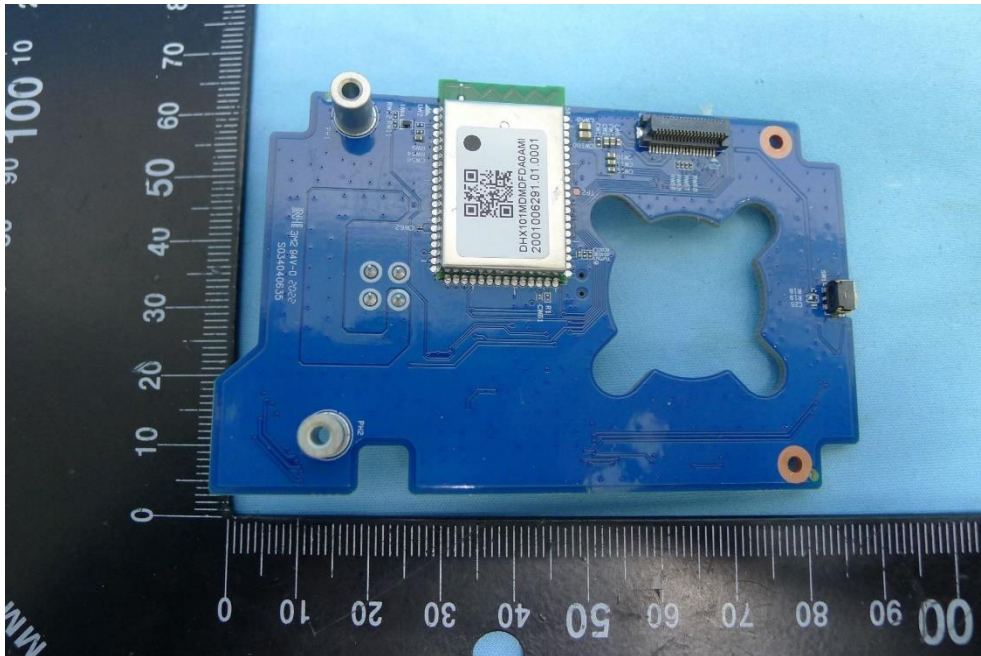

Product: Indoor Camera

Brand Name: ADT

Model Number:
SCH2R0-29xxxxx

Internal Photograph

(1) EUT Photos

(2) EUT Photos

(3) EUT Photos

(4) EUT Photos

(21) EUT Photos

(22) EUT Photos

(23) EUT Photos

(24) EUT Photos

(25) EUT Photos

(26) EUT Photos

(27) EUT Photos

(28) EUT Photos