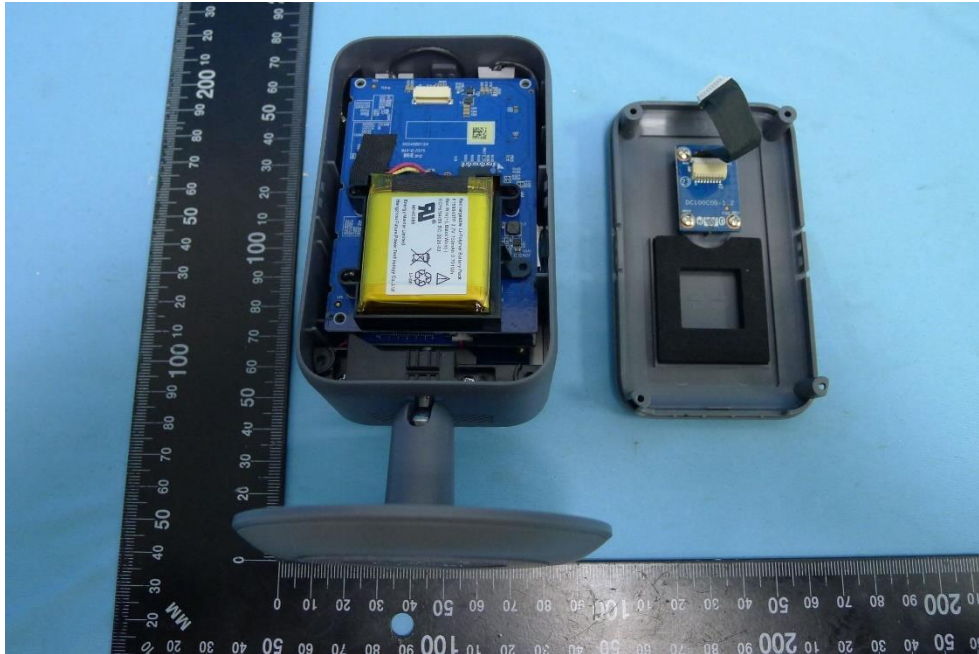

Product: Indoor Camera

Brand Name: ADT

Model Number:
SCH2R0-29xxxxx

Internal Photograph

(1) EUT Photos

(2) EUT Photos

(3) EUT Photos

(4) EUT Photos

(5) EUT Photos

(6) EUT Photos

(7) EUT Photos

(8) EUT Photos

(9) EUT Photos

(10) EUT Photos

(11) EUT Photos

(12) EUT Photos