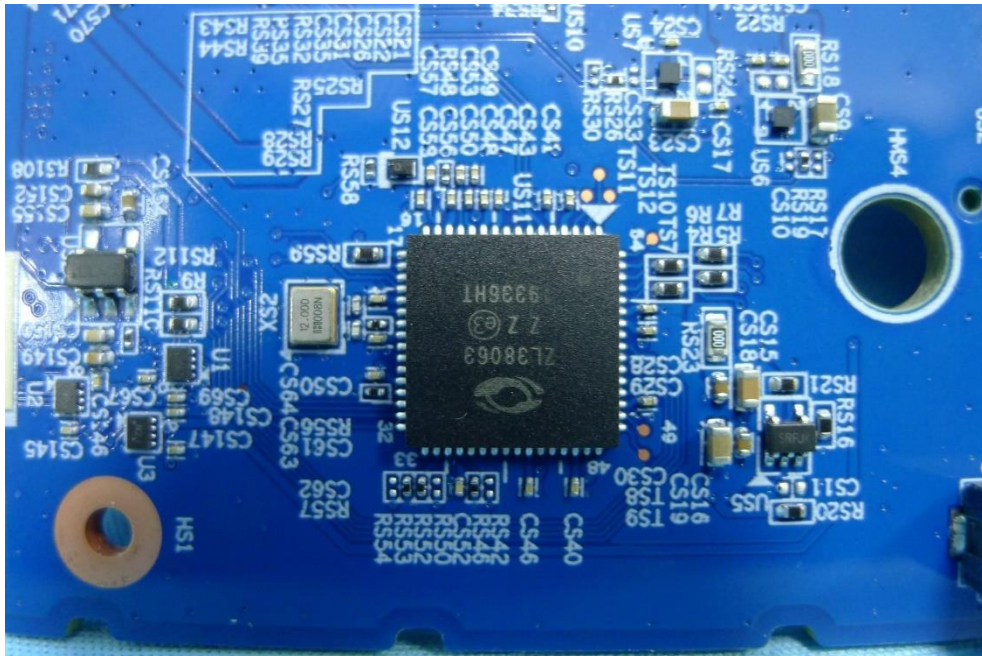

Product: Indoor Camera

Brand Name: ADT

Model Number:
SCH2R0-29xxxxx

Internal Photograph

(1) EUT Photos

(2) EUT Photos

(3) EUT Photos

(4) EUT Photos

(13) EUT Photos

(14) EUT Photos

(15) EUT Photos

(16) EUT Photos

(17) EUT Photos

(18) EUT Photos

(19) EUT Photos

(20) EUT Photos