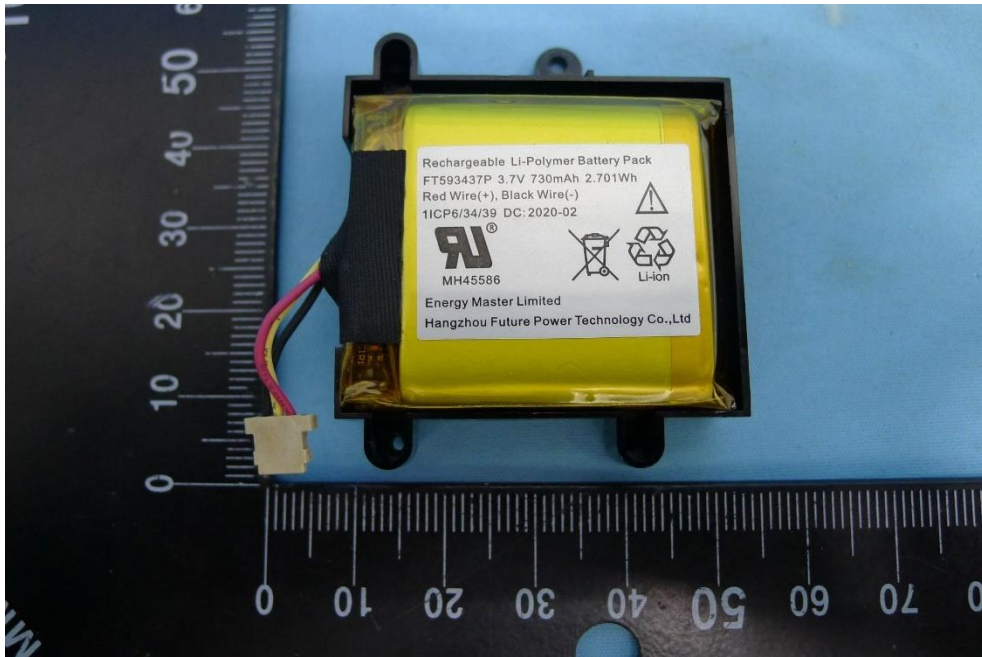

Product: Indoor Camera

Brand Name: ADT

Model Number:
SCH2R0-29xxxxx

Internal Photograph

(1) EUT Photos

(2) EUT Photos

(3) EUT Photos

(4) EUT Photos

(5) EUT Photos

(6) EUT Photos

(7) EUT Photos

(8) EUT Photos

(9) EUT Photos

(10) EUT Photos

(11) EUT Photos

(12) EUT Photos