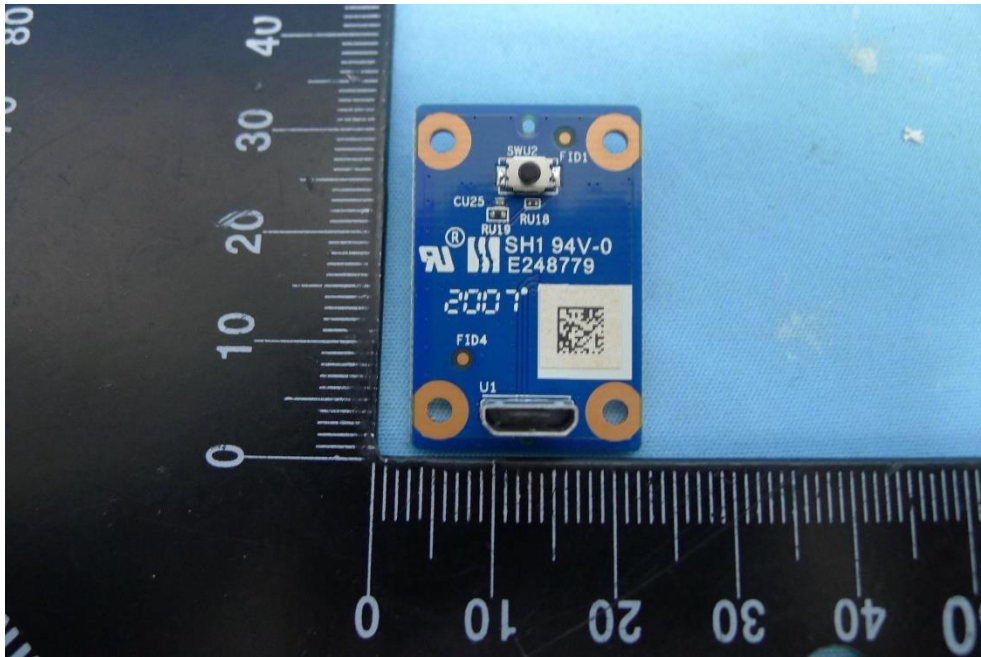

Product: Indoor Camera

Brand Name: ADT

Model Number:
SCH2R0-29xxxxx

Internal Photograph

(1) EUT Photos

(2) EUT Photos

(3) EUT Photos

(4) EUT Photos

(5) EUT Photos

(6) EUT Photos

(7) EUT Photos

(8) EUT Photos

(9) EUT Photos

(10) EUT Photos

(11) EUT Photos

(12) EUT Photos