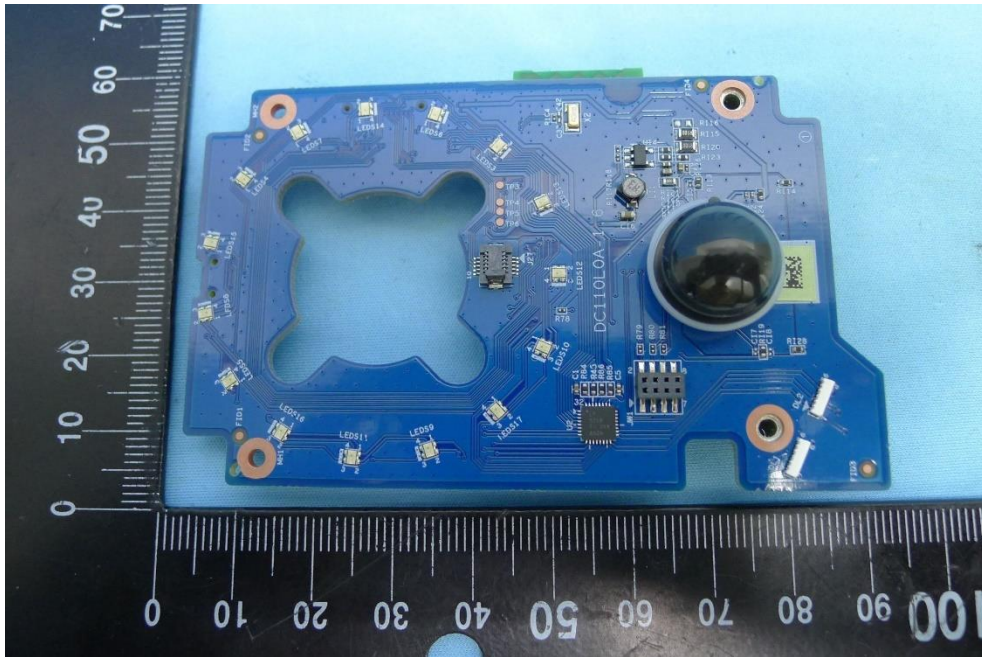

Product: Indoor Camera

Brand Name: ADT

Model Number:
SCH2R0-29xxxxx

Internal Photograph

(1) EUT Photos

(2) EUT Photos

(3) EUT Photos

(4) EUT Photos

(21) EUT Photos

(22) EUT Photos

(23) EUT Photos

(24) EUT Photos

(25) EUT Photos

(26) EUT Photos

(27) EUT Photos

(28) EUT Photos