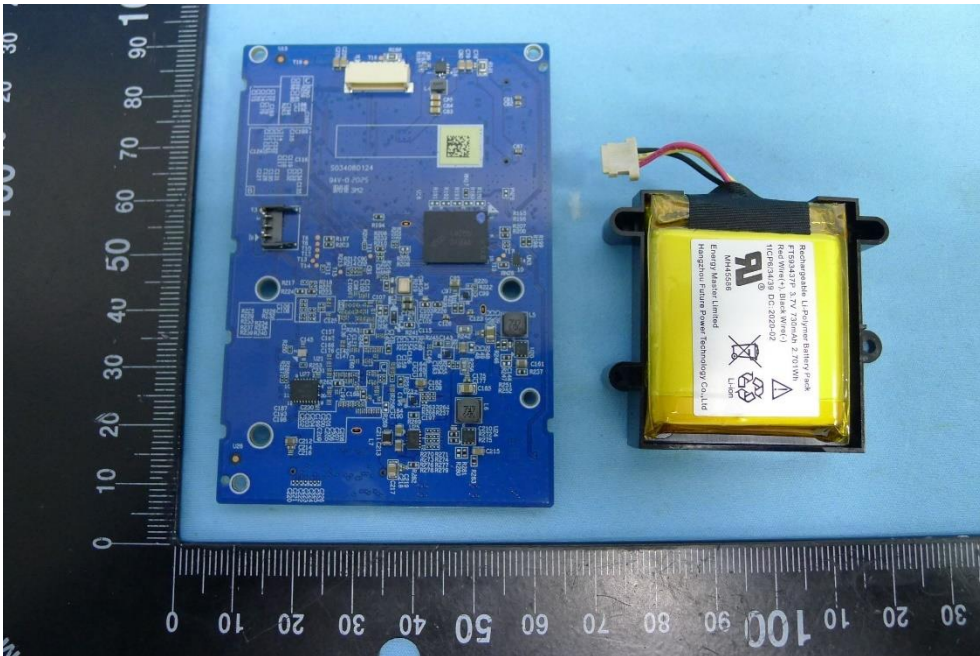

Product: Indoor Camera

Brand Name: ADT

Model Number:
SCH2R0-29xxxxx

Internal Photograph

(1) EUT Photos

(2) EUT Photos

(3) EUT Photos

(4) EUT Photos

(5) EUT Photos

(6) EUT Photos

(7) EUT Photos

(8) EUT Photos

(9) EUT Photos

(10) EUT Photos

(11) EUT Photos

(12) EUT Photos