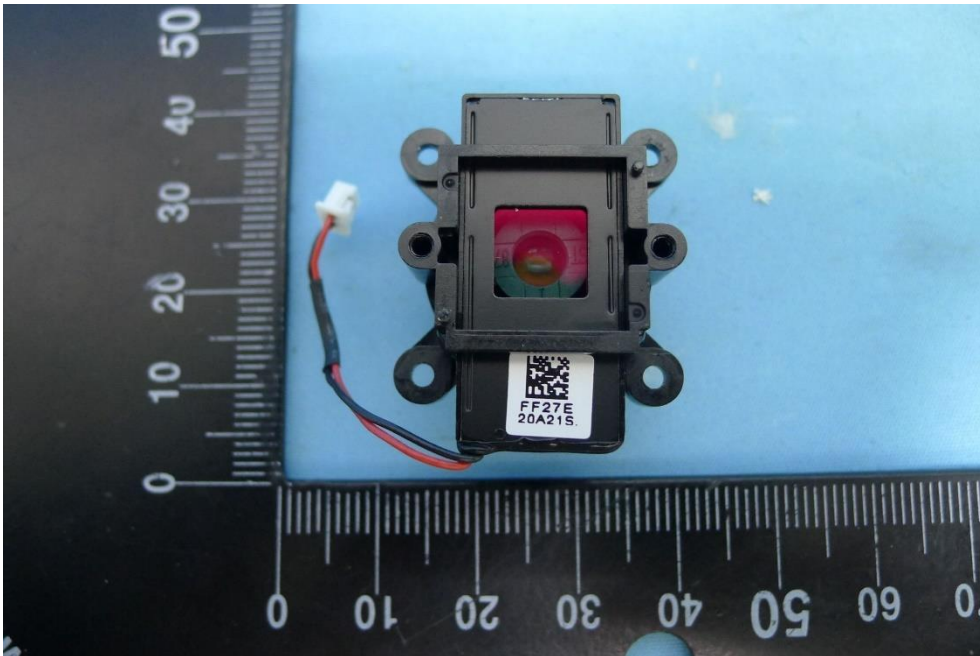

Product: Indoor Camera

Brand Name: ADT

Model Number:
SCH2R0-29xxxxx

Internal Photograph

(1) EUT Photos

(2) EUT Photos

(3) EUT Photos

(4) EUT Photos

(13) EUT Photos

(14) EUT Photos

(15) EUT Photos

(16) EUT Photos

(17) EUT Photos

(18) EUT Photos

(19) EUT Photos

(20) EUT Photos