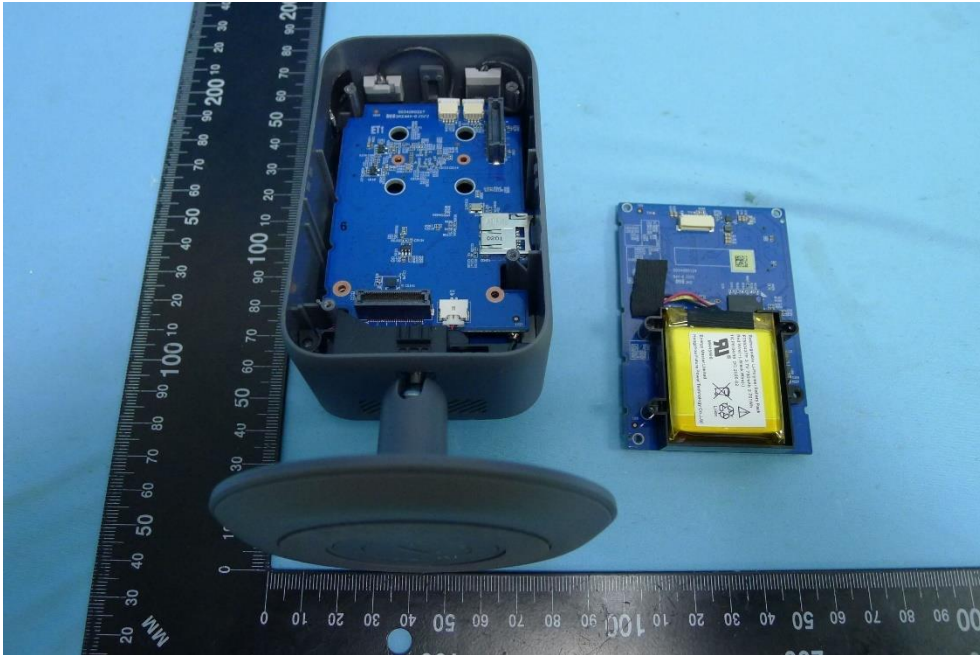

Product: Indoor Camera

Brand Name: ADT

Model Number:
SCH2R0-29xxxxx

Internal Photograph

(1) EUT Photos

(2) EUT Photos

(3) EUT Photos

(4) EUT Photos

(5) EUT Photos

(6) EUT Photos

(7) EUT Photos

(8) EUT Photos

(9) EUT Photos

(10) EUT Photos

(11) EUT Photos

(12) EUT Photos