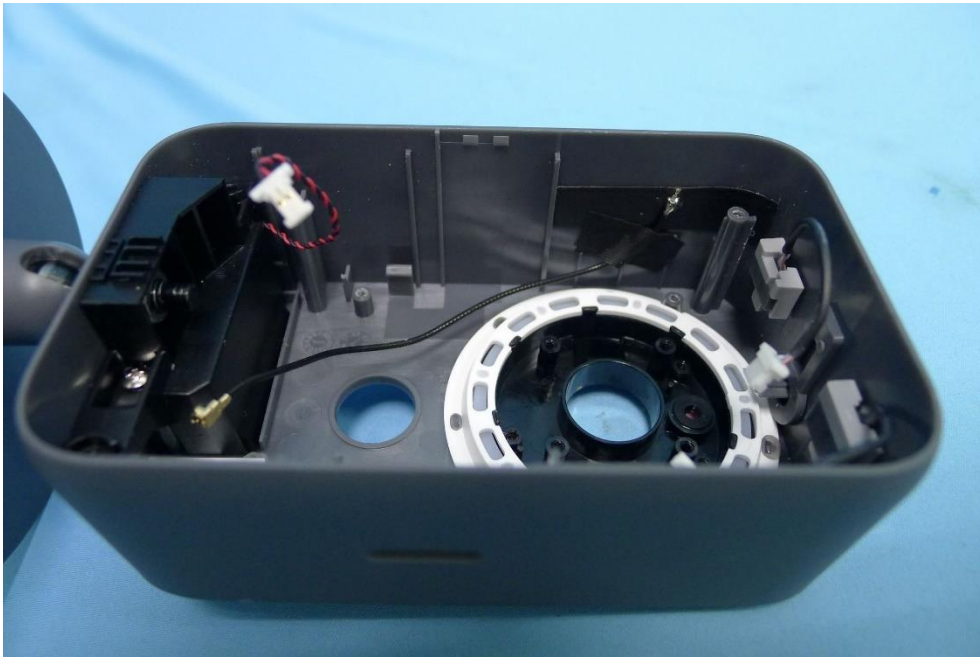

Product: Indoor Camera

Brand Name: ADT

Model Number:
SCH2R0-29xxxxx

Internal Photograph

(1) EUT Photos

(2) EUT Photos

(3) EUT Photos

(4) EUT Photos

(21) EUT Photos

(22) EUT Photos

(23) EUT Photos

(24) EUT Photos

(25) EUT Photos

(26) EUT Photos

(27) EUT Photos

(28) EUT Photos