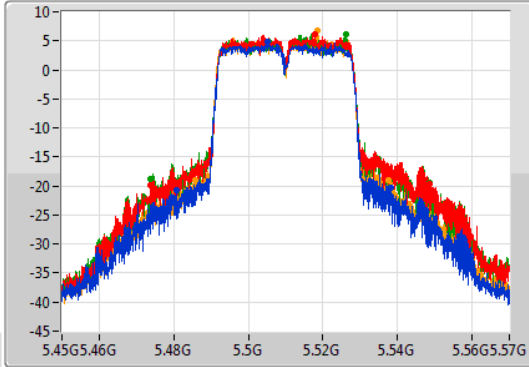

802.11ac VHT40_Nss1,(MCS0)_4TX

EBW

5510MHz

08/11/2019

CF: 5.51GHz
Span: 120MHz
RBW: 1MHz
VBW: 3MHz
Sweep Time: 100ms
Detector Type: Peak

CF: 5.51GHz
Span: 120MHz
RBW: 500kHz
VBW: 2MHz
Sweep Time: 100ms
Detector Type: Sample