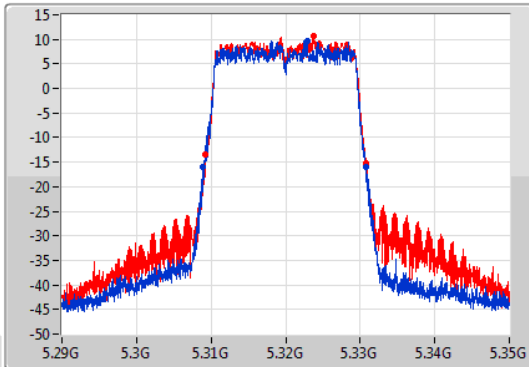

CF
5.32GHz
Span
60MHz
RBW
200kHz
VBW
1MHz
Sweep Time
100ms
Detector Type
Sample