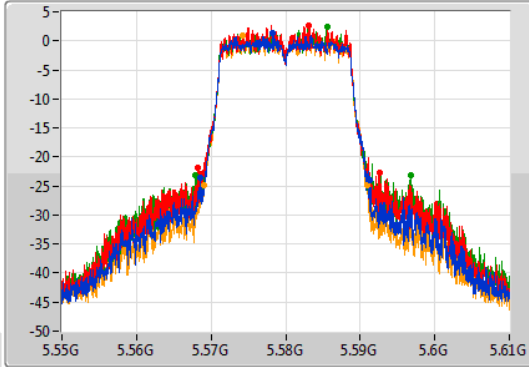

802.11ac VHT20_Nss1,(MCS0)_4TX

EBW

5580MHz

07/11/2019

CF
5.58GHz
Span
60MHz
RBW
300kHz
VBW
1MHz
Sweep Time
100ms
Detector Type
Peak

CF
5.58GHz
Span
60MHz
RBW
200kHz
VBW
1MHz
Sweep Time
100ms
Detector Type
Sample