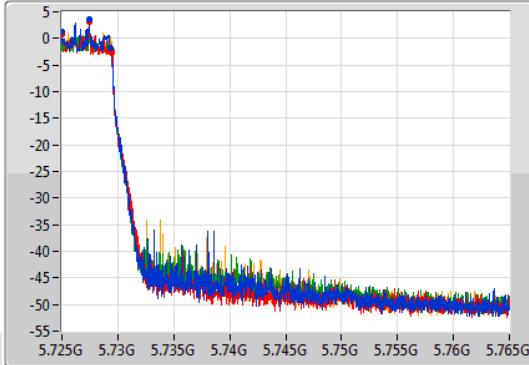

802.11ax HEW20_Nss4,(MCS0)_4TX

EBW

5720MHz Straddle 5.725-5.85GHz

05/11/2019

CF
5.745GHz
Span
40MHz
RBW
100kHz
VBW
300kHz
Sweep Time
100ms
Detector Type
Peak

CF
5.745GHz
Span
40MHz
RBW
50kHz
VBW
200kHz
Sweep Time
100ms
Detector Type
Sample