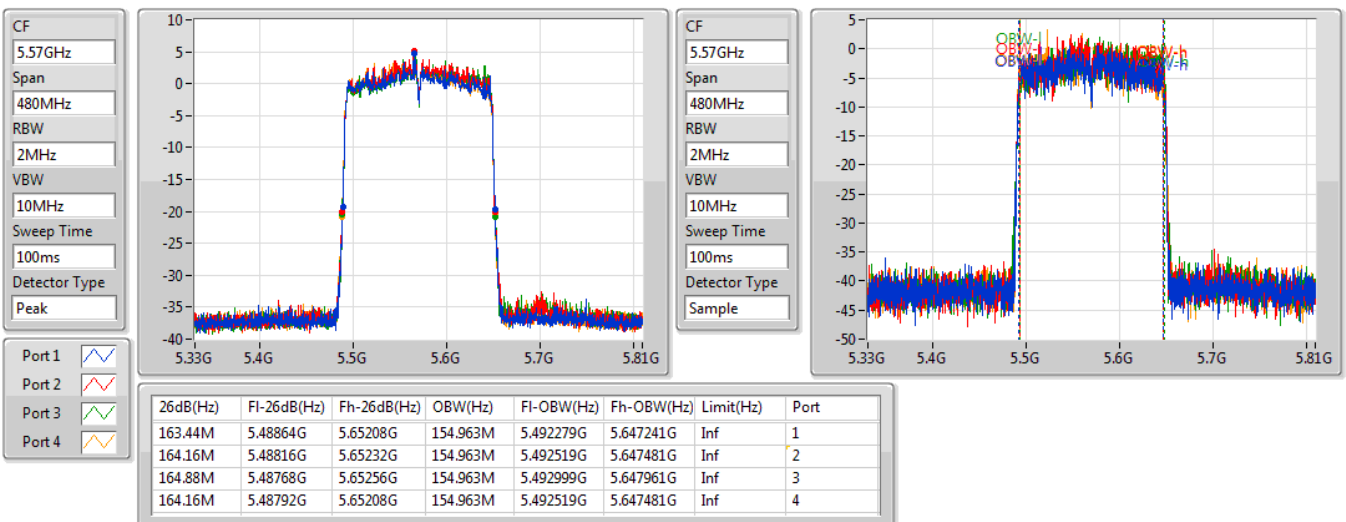

802.11ax HEW160_Nss1,(MCS0)_4TX

EBW

5250MHz Straddle 5.25-5.35GHz

08/11/2019

802.11ax HEW160_Nss1,(MCS0)_4TX

EBW

5570MHz

08/11/2019