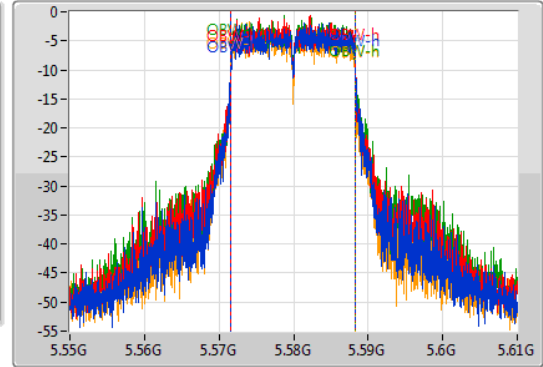

802.11a_Nss1,(6Mbps)_4TX

EBW

5580MHz

07/11/2019

CF: 5.58GHz
 Span: 60MHz
 RBW: 300kHz
 VBW: 1MHz
 Sweep Time: 100ms
 Detector Type: Peak

CF: 5.58GHz
 Span: 60MHz
 RBW: 200kHz
 VBW: 1MHz
 Sweep Time: 100ms
 Detector Type: Sample