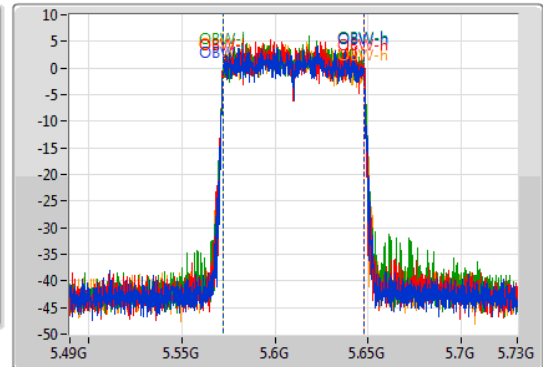

802.11ac VHT80_Nss4,(MCS0)_4TX

EBW

5610MHz

05/11/2019

CF
5.61GHz
Span
240MHz
RBW
1MHz
VBW
3MHz
Sweep Time
100ms
Detector Type
Peak

CF
5.61GHz
Span
240MHz
RBW
1MHz
VBW
3MHz
Sweep Time
100ms
Detector Type
Sample