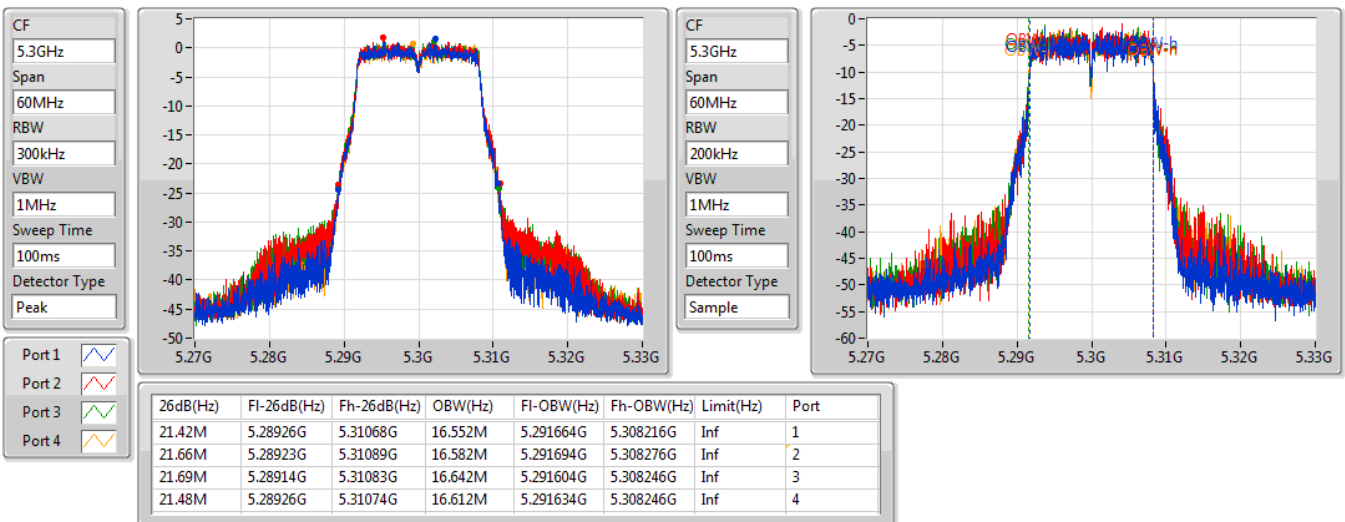

Port X-N dB = Port X 6dB down bandwidth for 5.725-5.85GHz band / 26dB down bandwidth for other band

Port X-OBW = Port X 99% occupied bandwidth;

802.11a_Nss1,(6Mbps)_4TX

EBW

5260MHz

07/11/2019

802.11a_Nss1,(6Mbps)_4TX

EBW

5300MHz

07/11/2019

802.11a_Nss1,(6Mbps)_4TX

EBW

5320MHz

07/11/2019

CF: 5.32GHz
 Span: 60MHz
 RBW: 300kHz
 VBW: 1MHz
 Sweep Time: 100ms
 Detector Type: Peak