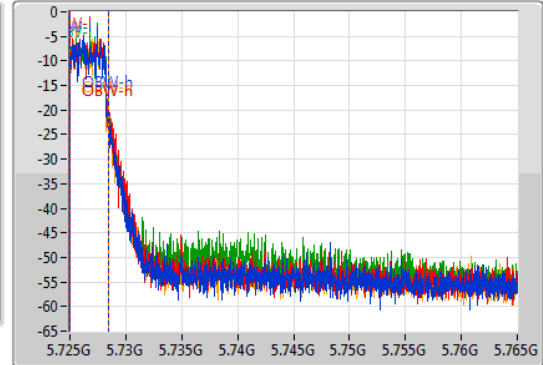

802.11ac VHT40_Nss4,(MCS0)_4TX

EBW

5710MHz Straddle 5.725-5.85GHz

05/11/2019

CF
5.745GHz
Span
40MHz
RBW
100kHz
VBW
300kHz
Sweep Time
100ms
Detector Type
Peak

CF
5.745GHz
Span
40MHz
RBW
50kHz
VBW
200kHz
Sweep Time
100ms
Detector Type
Sample