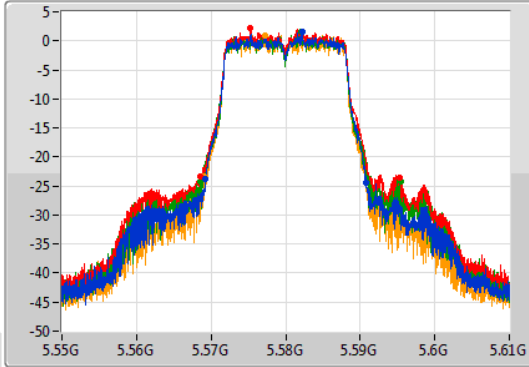

802.11a_Nss1,(6Mbps)_4TX

EBW

5580MHz

07/11/2019

CF: 5.58GHz
Span: 60MHz
RBW: 300kHz
VBW: 1MHz
Sweep Time: 100ms
Detector Type: Peak

CF: 5.58GHz
Span: 60MHz
RBW: 200kHz
VBW: 1MHz
Sweep Time: 100ms
Detector Type: Sample