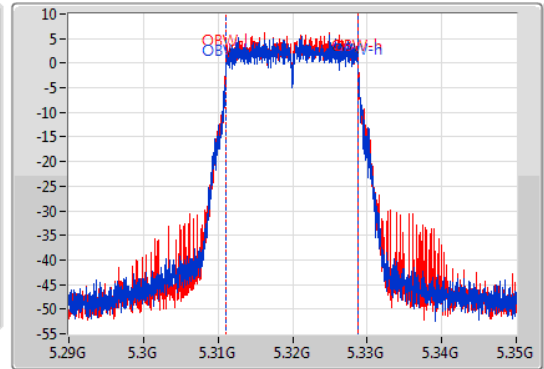

EBW

5320MHz

06/11/2019

CF
5.32GHz
Span
60MHz
RBW
300kHz
VBW
1MHz
Sweep Time
100ms
Detector Type
Peak

CF
5.32GHz
Span
60MHz
RBW
200kHz
VBW
1MHz
Sweep Time
100ms
Detector Type
Sample

26dB(Hz)	Fl-26dB(Hz)	Fh-26dB(Hz)	OBW(Hz)	Fl-OBW(Hz)	Fh-OBW(Hz)	Limit(Hz)	Port
21.9M	5.30902G	5.33092G	17.781M	5.311064G	5.328846G	Inf	1
21.57M	5.30926G	5.33083G	17.751M	5.311094G	5.328846G	Inf	2