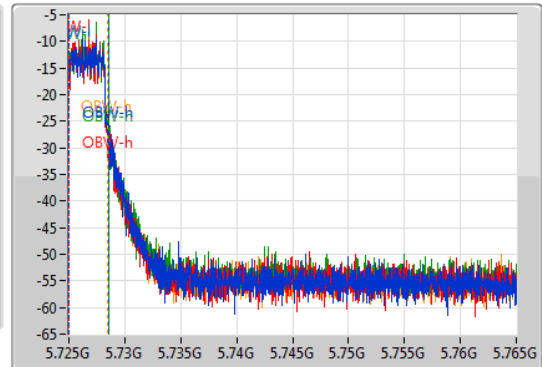

802.11ac VHT80_Nss1,(MCS0)_4TX

EBW

5690MHz Straddle 5.725-5.85GHz

08/11/2019

CF
5.745GHz
Span
40MHz
RBW
100kHz
VBW
300kHz
Sweep Time
100ms
Detector Type
Peak

CF
5.745GHz
Span
40MHz
RBW
50kHz
VBW
200kHz
Sweep Time
100ms
Detector Type
Sample