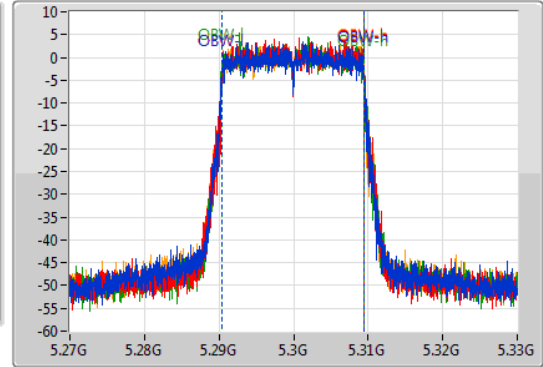

Port 1: [Waveform icon]
 Port 2: [Waveform icon]
 Port 3: [Waveform icon]
 Port 4: [Waveform icon]

26dB(Hz)	Fl-26dB(Hz)	Fh-26dB(Hz)	OBW(Hz)	Fl-OBW(Hz)	Fh-OBW(Hz)	Limit(Hz)	Port
21.3M	5.28935G	5.31065G	18.981M	5.290465G	5.309445G	Inf	1
21.81M	5.28905G	5.31086G	18.981M	5.290465G	5.309445G	Inf	2
21.36M	5.28932G	5.31068G	19.04M	5.290405G	5.309445G	Inf	3
21.81M	5.28905G	5.31086G	19.01M	5.290405G	5.309415G	Inf	4