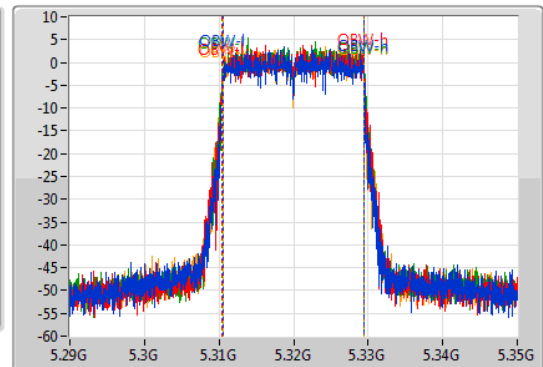

Port 1: [Waveform icon]
 Port 2: [Waveform icon]
 Port 3: [Waveform icon]
 Port 4: [Waveform icon]

26dB(Hz)	Fl-26dB(Hz)	Fh-26dB(Hz)	OBW(Hz)	Fl-OBW(Hz)	Fh-OBW(Hz)	Limit(Hz)	Port
21.42M	5.3092G	5.33062G	18.891M	5.310525G	5.329415G	Inf	1
21.93M	5.30905G	5.33098G	19.01M	5.310465G	5.329475G	Inf	2
21.3M	5.30938G	5.33068G	19.04M	5.310435G	5.329475G	Inf	3
21.87M	5.30905G	5.33092G	18.951M	5.310495G	5.329445G	Inf	4