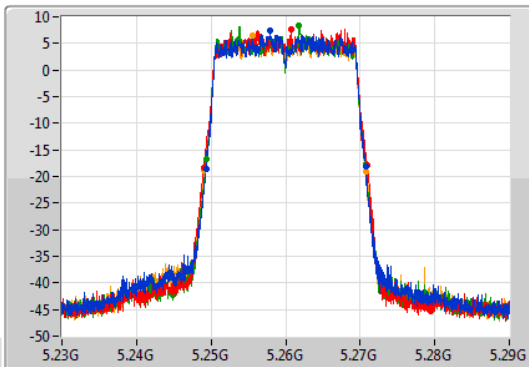

802.11ax HEW20_Nss4,(MCS0)_4TX

EBW

5260MHz

05/11/2019

CF
5.26GHz
Span
60MHz
RBW
300kHz
VBW
1MHz
Sweep Time
100ms
Detector Type
Peak

CF
5.26GHz
Span
60MHz
RBW
200kHz
VBW
1MHz
Sweep Time
100ms
Detector Type
Sample