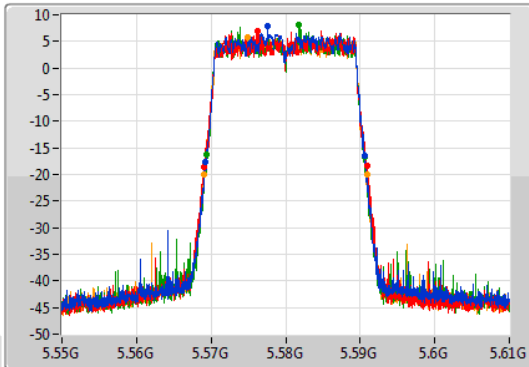

802.11ax HEW20_Nss4,(MCS0)_4TX

EBW

5580MHz

05/11/2019

CF
5.58GHz
Span
60MHz
RBW
300kHz
VBW
1MHz
Sweep Time
100ms
Detector Type
Peak

CF
5.58GHz
Span
60MHz
RBW
200kHz
VBW
1MHz
Sweep Time
100ms
Detector Type
Sample