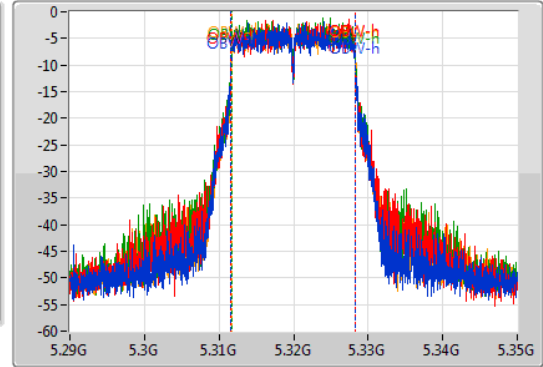

802.11a_Nss1,(6Mbps)_4TX

EBW

5320MHz

07/11/2019

CF: 5.32GHz
Span: 60MHz
RBW: 300kHz
VBW: 1MHz
Sweep Time: 100ms
Detector Type: Peak

CF: 5.32GHz
Span: 60MHz
RBW: 200kHz
VBW: 1MHz
Sweep Time: 100ms
Detector Type: Sample

Port 1: [Waveform icon]
Port 2: [Waveform icon]
Port 3: [Waveform icon]
Port 4: [Waveform icon]

26dB(Hz)	Fl-26dB(Hz)	Fh-26dB(Hz)	OBW(Hz)	Fl-OBW(Hz)	Fh-OBW(Hz)	Limit(Hz)	Port
21.54M	5.30923G	5.33077G	16.612M	5.311634G	5.328246G	Inf	1
21.51M	5.30923G	5.33074G	16.642M	5.311634G	5.328276G	Inf	2
21.87M	5.30902G	5.33089G	16.642M	5.311664G	5.328306G	Inf	3
21.54M	5.30929G	5.33083G	16.612M	5.311664G	5.328276G	Inf	4

802.11a_Nss1,(6Mbps)_4TX

EBW

5500MHz

07/11/2019

CF: 5.5GHz
Span: 60MHz
RBW: 300kHz
VBW: 1MHz
Sweep Time: 100ms
Detector Type: Peak

CF: 5.5GHz
Span: 60MHz
RBW: 200kHz
VBW: 1MHz
Sweep Time: 100ms
Detector Type: Sample

Port 1: [Waveform icon]
Port 2: [Waveform icon]
Port 3: [Waveform icon]
Port 4: [Waveform icon]

26dB(Hz)	Fl-26dB(Hz)	Fh-26dB(Hz)	OBW(Hz)	Fl-OBW(Hz)	Fh-OBW(Hz)	Limit(Hz)	Port
21.39M	5.48929G	5.51068G	16.582M	5.491634G	5.508216G	Inf	1
26.16M	5.48869G	5.51485G	16.642M	5.491634G	5.508276G	Inf	2
24M	5.48872G	5.51272G	16.642M	5.491634G	5.508276G	Inf	3
21.66M	5.48917G	5.51083G	16.582M	5.491664G	5.508246G	Inf	4