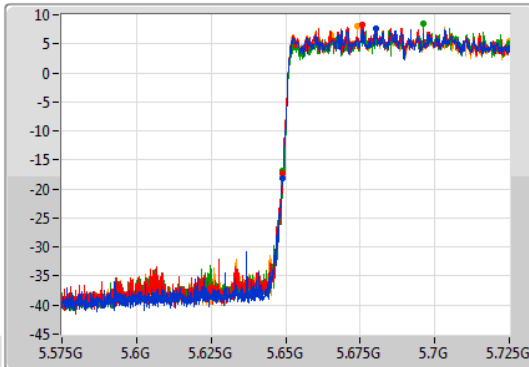

802.11ax HEW80_Nss1,(MCS0)_4TX

EBW

5690MHz Straddle 5.47-5.725GHz

08/11/2019

CF
5.65GHz
Span
150MHz
RBW
1MHz
VBW
3MHz
Sweep Time
100ms
Detector Type
Peak

CF
5.65GHz
Span
150MHz
RBW
1MHz
VBW
3MHz
Sweep Time
100ms
Detector Type
Sample