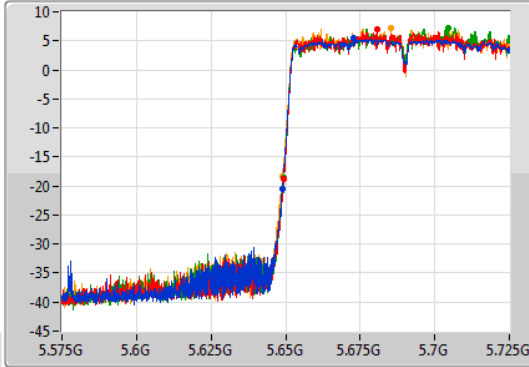

802.11ac VHT80_Nss1,(MCS0)_4TX

EBW

5690MHz Straddle 5.47-5.725GHz

08/11/2019

CF
5.65GHz
Span
150MHz
RBW
1MHz
VBW
3MHz
Sweep Time
100ms
Detector Type
Peak

CF
5.65GHz
Span
150MHz
RBW
1MHz
VBW
3MHz
Sweep Time
100ms
Detector Type
Sample