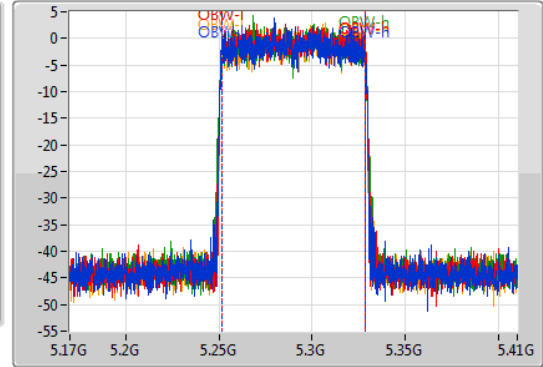

802.11ax HEW80_Nss1,(MCS0)_4TX

EBW

5290MHz

08/11/2019

CF
5.29GHz
Span
240MHz
RBW
1MHz
VBW
3MHz
Sweep Time
100ms
Detector Type
Peak

CF
5.29GHz
Span
240MHz
RBW
1MHz
VBW
3MHz
Sweep Time
100ms
Detector Type
Sample