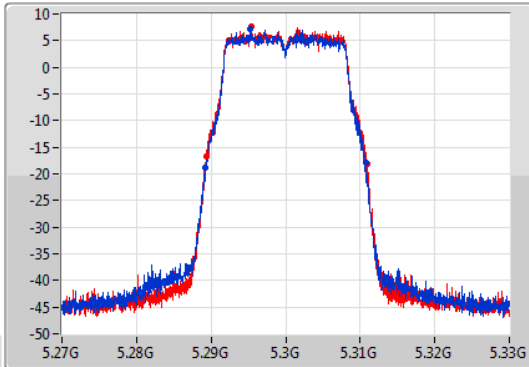

Port X-N dB = Port X 6dB down bandwidth for 5.725-5.85GHz band / 26dB down bandwidth for other band

Port X-OBW = Port X 99% occupied bandwidth;

802.11a_Nss1,(6Mbps)_2TX

EBW

5260MHz

06/11/2019

CF
5.26GHz
Span
60MHz
RBW
300kHz
VBW
1MHz
Sweep Time
100ms
Detector Type
Peak

CF
5.26GHz
Span
60MHz
RBW
200kHz
VBW
1MHz
Sweep Time
100ms
Detector Type
Sample

26dB(Hz)	Fl-26dB(Hz)	Fh-26dB(Hz)	OBW(Hz)	Fl-OBW(Hz)	Fh-OBW(Hz)	Limit(Hz)	Port
21.48M	5.2492G	5.27068G	16.582M	5.251664G	5.268246G	Inf	1
21.45M	5.24929G	5.27074G	16.492M	5.251724G	5.268216G	Inf	2

802.11a_Nss1,(6Mbps)_2TX

EBW

5300MHz

06/11/2019

CF
5.3GHz
Span
60MHz
RBW
300kHz
VBW
1MHz
Sweep Time
100ms
Detector Type
Peak

CF
5.3GHz
Span
60MHz
RBW
200kHz
VBW
1MHz
Sweep Time
100ms
Detector Type
Sample

26dB(Hz)	Fl-26dB(Hz)	Fh-26dB(Hz)	OBW(Hz)	Fl-OBW(Hz)	Fh-OBW(Hz)	Limit(Hz)	Port
21.54M	5.28923G	5.31077G	16.612M	5.291634G	5.308246G	Inf	1
21.57M	5.28932G	5.31089G	16.612M	5.291634G	5.308246G	Inf	2