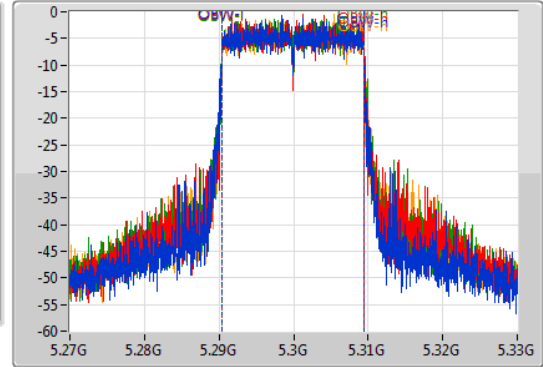

802.11ax HEW20_Nss1,(MCS0)_4TX

EBW

5300MHz

07/11/2019

CF
5.3GHz
Span
60MHz
RBW
300kHz
VBW
1MHz
Sweep Time
100ms
Detector Type
Peak

CF
5.3GHz
Span
60MHz
RBW
200kHz
VBW
1MHz
Sweep Time
100ms
Detector Type
Sample

Port 1
Port 2
Port 3
Port 4

26dB(Hz)	Fl-26dB(Hz)	Fh-26dB(Hz)	OBW(Hz)	Fl-OBW(Hz)	Fh-OBW(Hz)	Limit(Hz)	Port
21.57M	5.28917G	5.31074G	18.951M	5.290465G	5.309415G	Inf	1
22.86M	5.28929G	5.31215G	19.01M	5.290465G	5.309475G	Inf	2
23.22M	5.28914G	5.31236G	18.951M	5.290465G	5.309415G	Inf	3
21.75M	5.28923G	5.31098G	18.981M	5.290435G	5.309415G	Inf	4

802.11ax HEW20_Nss1,(MCS0)_4TX

EBW

5320MHz

07/11/2019

CF
5.32GHz
Span
60MHz
RBW
300kHz
VBW
1MHz
Sweep Time
100ms
Detector Type
Peak

CF
5.32GHz
Span
60MHz
RBW
200kHz
VBW
1MHz
Sweep Time
100ms
Detector Type
Sample

Port 1
Port 2
Port 3
Port 4

26dB(Hz)	Fl-26dB(Hz)	Fh-26dB(Hz)	OBW(Hz)	Fl-OBW(Hz)	Fh-OBW(Hz)	Limit(Hz)	Port
21.6M	5.30917G	5.33077G	18.951M	5.310465G	5.329415G	Inf	1
22.71M	5.30932G	5.33203G	18.951M	5.310495G	5.329445G	Inf	2
25.14M	5.30815G	5.33329G	18.981M	5.310465G	5.329445G	Inf	3
21.84M	5.3092G	5.33104G	18.981M	5.310495G	5.329475G	Inf	4