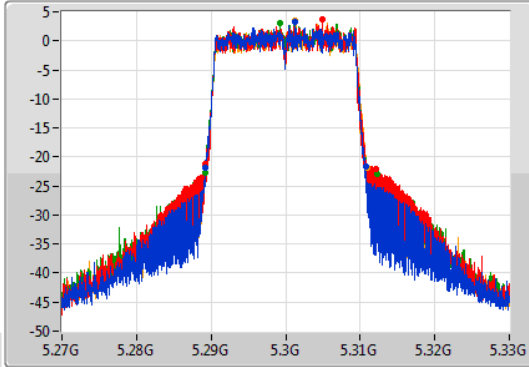

802.11ax HEW20_Nss1,(MCS0)_4TX

EBW

5300MHz

07/11/2019

CF
5.3GHz
Span
60MHz
RBW
300kHz
VBW
1MHz
Sweep Time
100ms
Detector Type
Peak

CF
5.3GHz
Span
60MHz
RBW
200kHz
VBW
1MHz
Sweep Time
100ms
Detector Type
Sample