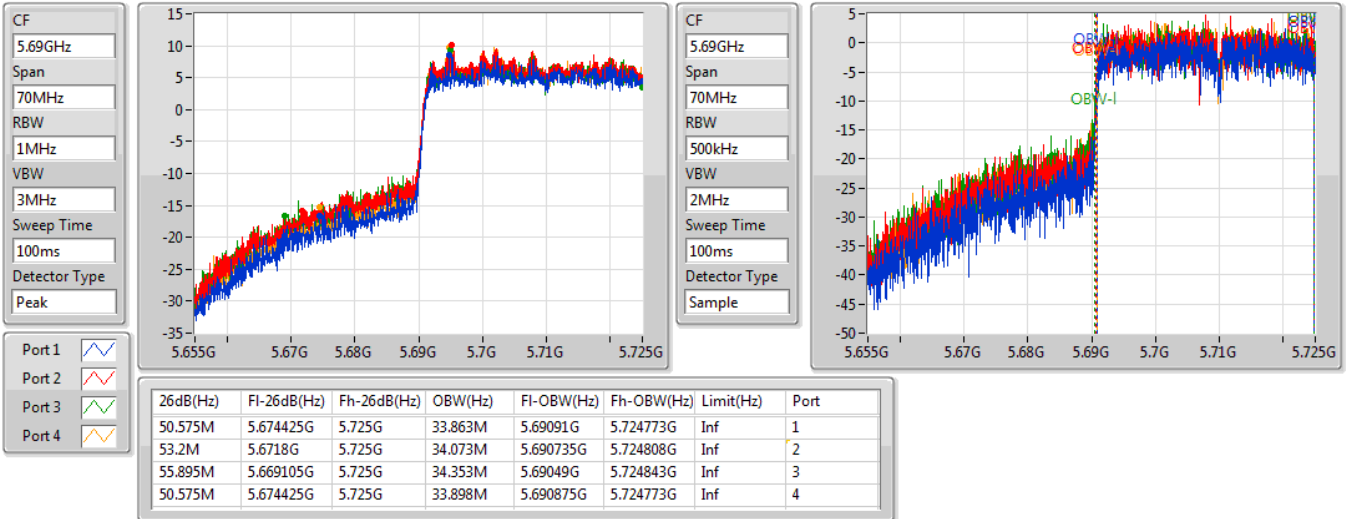

802.11ax HEW40_Nss1,(MCS0)_4TX

EBW

5710MHz Straddle 5.47-5.725GHz

07/11/2019