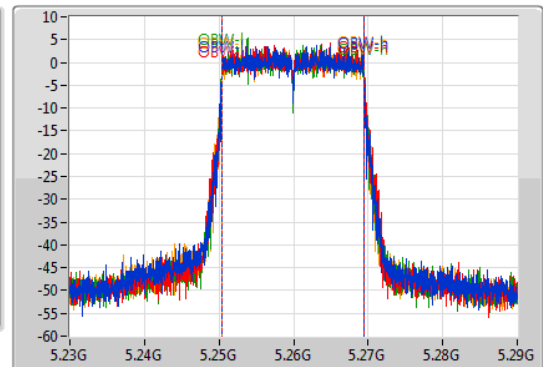

802.11ax HEW20_Nss4,(MCS0)_4TX

EBW

5260MHz

05/11/2019

CF
5.26GHz
Span
60MHz
RBW
300kHz
VBW
1MHz
Sweep Time
100ms
Detector Type
Peak

CF
5.26GHz
Span
60MHz
RBW
200kHz
VBW
1MHz
Sweep Time
100ms
Detector Type
Sample