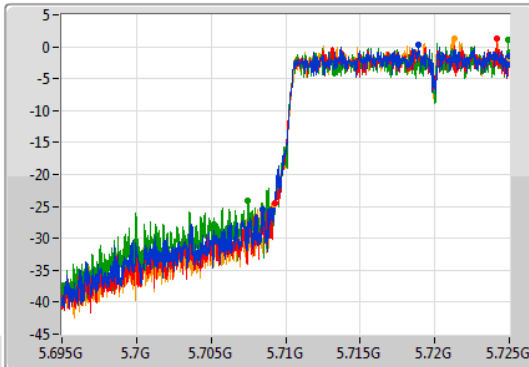

802.11ax HEW20_Nss1,(MCS0)_4TX

EBW

5720MHz Straddle 5.47-5.725GHz

07/11/2019

CF
5.71GHz
Span
30MHz
RBW
200kHz
VBW
1MHz
Sweep Time
100ms
Detector Type
Peak

CF
5.71GHz
Span
30MHz
RBW
200kHz
VBW
1MHz
Sweep Time
100ms
Detector Type
Sample