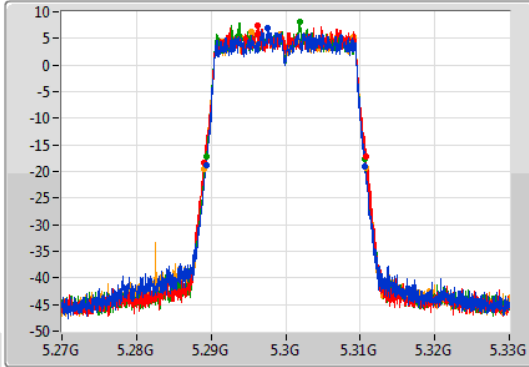

802.11ax HEW20_Nss4,(MCS0)_4TX

EBW

5300MHz

05/11/2019

CF: 5.3GHz
Span: 60MHz
RBW: 300kHz
VBW: 1MHz
Sweep Time: 100ms
Detector Type: Peak

CF: 5.3GHz
Span: 60MHz
RBW: 200kHz
VBW: 1MHz
Sweep Time: 100ms
Detector Type: Sample