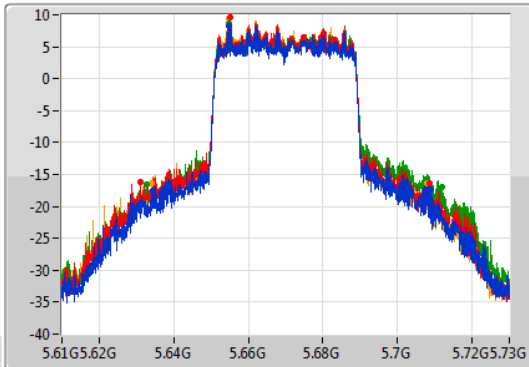

802.11ax HEW40_Nss1,(MCS0)_4TX

EBW

5670MHz

07/11/2019

CF: 5.67GHz
Span: 120MHz
RBW: 1MHz
VBW: 3MHz
Sweep Time: 100ms
Detector Type: Peak

CF: 5.67GHz
Span: 120MHz
RBW: 500kHz
VBW: 2MHz
Sweep Time: 100ms
Detector Type: Sample