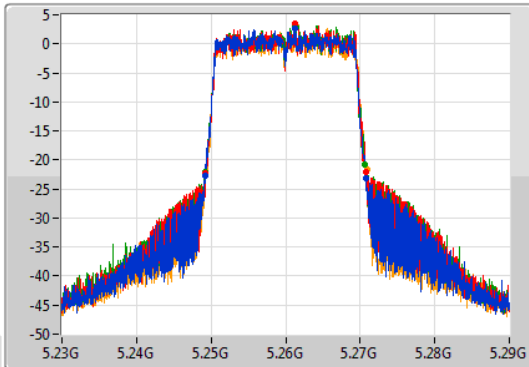

802.11ax HEW20_Nss1,(MCS0)_4TX

EBW

5260MHz

07/11/2019

CF: 5.26GHz
Span: 60MHz
RBW: 300kHz
VBW: 1MHz
Sweep Time: 100ms
Detector Type: Peak

CF: 5.26GHz
Span: 60MHz
RBW: 200kHz
VBW: 1MHz
Sweep Time: 100ms
Detector Type: Sample