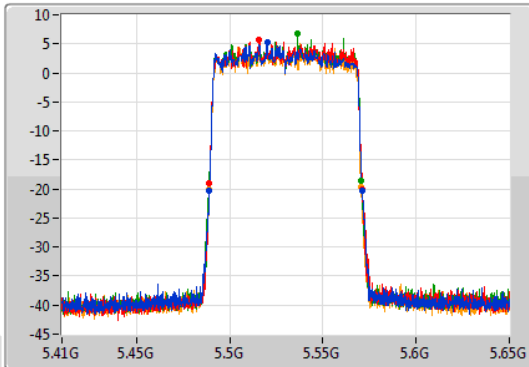

802.11ax HEW80_Nss1,(MCS0)_4TX

EBW

5530MHz

08/11/2019

CF
5.53GHz
Span
240MHz
RBW
1MHz
VBW
3MHz
Sweep Time
100ms
Detector Type
Peak

CF
5.53GHz
Span
240MHz
RBW
1MHz
VBW
3MHz
Sweep Time
100ms
Detector Type
Sample