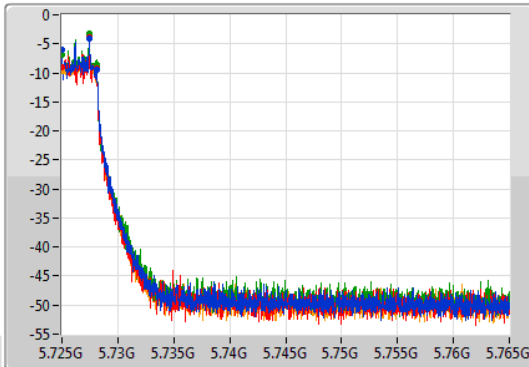

5690MHz Straddle 5.725-5.85GHz

08/11/2019

CF
5.745GHz
Span
40MHz
RBW
100kHz
VBW
300kHz
Sweep Time
100ms
Detector Type
Peak

CF
5.745GHz
Span
40MHz
RBW
50kHz
VBW
200kHz
Sweep Time
100ms
Detector Type
Sample