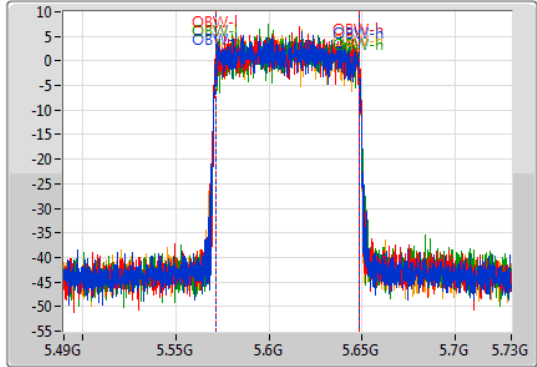

802.11ax HEW80_Nss1,(MCS0)_4TX

EBW

5610MHz

08/11/2019

CF
5.61GHz
Span
240MHz
RBW
1MHz
VBW
3MHz
Sweep Time
100ms
Detector Type
Peak

CF
5.61GHz
Span
240MHz
RBW
1MHz
VBW
3MHz
Sweep Time
100ms
Detector Type
Sample