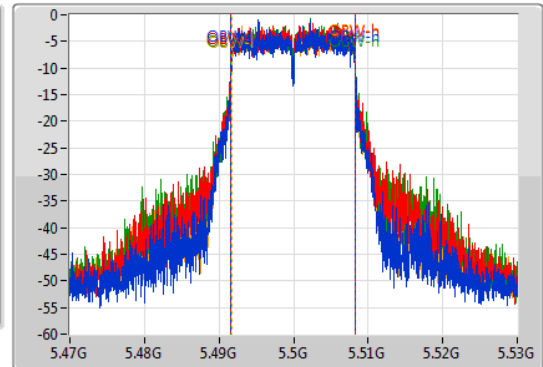

802.11a_Nss1,(6Mbps)_4TX

EBW

5500MHz

07/11/2019

CF: 5.5GHz
 Span: 60MHz
 RBW: 300kHz
 VBW: 1MHz
 Sweep Time: 100ms
 Detector Type: Peak

CF: 5.5GHz
 Span: 60MHz
 RBW: 200kHz
 VBW: 1MHz
 Sweep Time: 100ms
 Detector Type: Sample