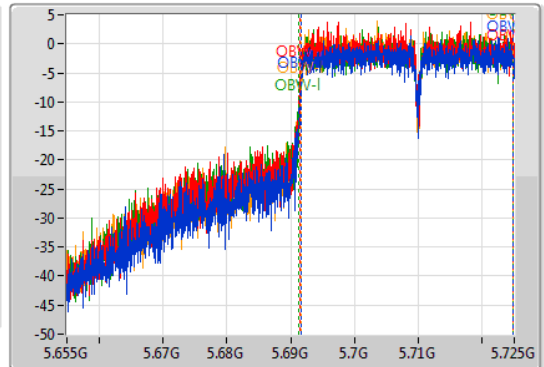

802.11ac VHT40_Nss1,(MCS0)_4TX

EBW

5710MHz Straddle 5.47-5.725GHz

08/11/2019

CF
5.69GHz
Span
70MHz
RBW
1MHz
VBW
3MHz
Sweep Time
100ms
Detector Type
Peak

CF
5.69GHz
Span
70MHz
RBW
500kHz
VBW
2MHz
Sweep Time
100ms
Detector Type
Sample