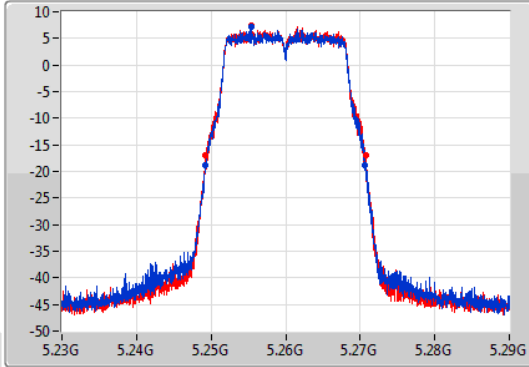

Mode	Result	Limit (Hz)	Port 1-N dB (Hz)	Port 1-OBW (Hz)	Port 2-N dB (Hz)	Port 2-OBW (Hz)
5720MHz Straddle 5.725-5.85GHz	Pass	500k	4.44M	4.518M	4.44M	4.538M
802.11ax HEW40_Nss2,(MCS0)_2TX	-	-	-	-	-	-
5270MHz	Pass	Inf	40.02M	37.601M	39.6M	37.481M
5310MHz	Pass	Inf	40.08M	37.481M	39.84M	37.541M
5510MHz	Pass	Inf	40.02M	37.601M	39.9M	37.481M
5550MHz	Pass	Inf	40.02M	37.541M	39.9M	37.421M
5670MHz	Pass	Inf	40.08M	37.541M	39.78M	37.601M
5710MHz Straddle 5.47-5.725GHz	Pass	Inf	35.07M	33.723M	34.965M	33.688M
5710MHz Straddle 5.725-5.85GHz	Pass	500k	3.82M	4.018M	3.78M	4.038M
802.11ax HEW80_Nss2,(MCS0)_2TX	-	-	-	-	-	-
5290MHz	Pass	Inf	81.36M	76.882M	80.88M	76.882M
5530MHz	Pass	Inf	81.12M	76.762M	81M	76.762M
5610MHz	Pass	Inf	81M	76.882M	81.24M	77.121M
5690MHz Straddle 5.47-5.725GHz	Pass	Inf	75.15M	73.013M	75.6M	73.163M
5690MHz Straddle 5.725-5.85GHz	Pass	500k	3.36M	4.078M	3.7M	4.038M
802.11ax HEW160_Nss2,(MCS0)_2TX	-	-	-	-	-	-
5250MHz Straddle 5.15-5.25GHz	Pass	Inf	82.8M	77.961M	83.04M	77.641M
5250MHz Straddle 5.25-5.35GHz	Pass	Inf	81.76M	77.081M	82.16M	77.161M
5570MHz	Pass	Inf	164.64M	154.963M	164.4M	154.723M

Port X-N dB = Port X 6dB down bandwidth for 5.725-5.85GHz band / 26dB down bandwidth for other band

Port X-OBW = Port X 99% occupied bandwidth;

802.11a_Nss1,(6Mbps)_2TX

EBW

5260MHz

06/11/2019

CF
5.26GHz
Span
60MHz
RBW
300kHz
VBW
1MHz
Sweep Time
100ms
Detector Type
Peak