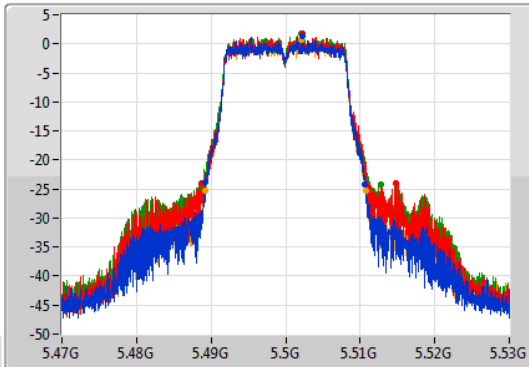

802.11a_Nss1,(6Mbps)_4TX

EBW

5500MHz

07/11/2019

CF: 5.5GHz
Span: 60MHz
RBW: 300kHz
VBW: 1MHz
Sweep Time: 100ms
Detector Type: Peak

CF: 5.5GHz
Span: 60MHz
RBW: 200kHz
VBW: 1MHz
Sweep Time: 100ms
Detector Type: Sample