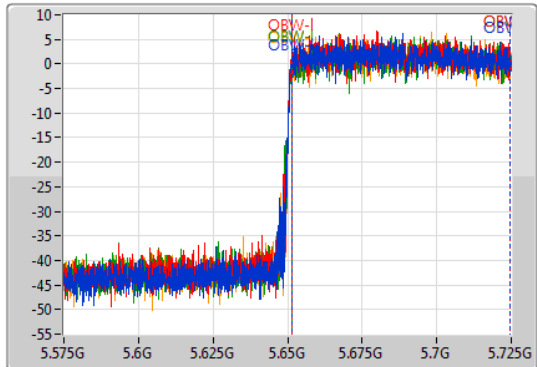

802.11ax HEW80_Nss1,(MCS0)_4TX

EBW

5690MHz Straddle 5.47-5.725GHz

08/11/2019

CF
5.65GHz
Span
150MHz
RBW
1MHz
VBW
3MHz
Sweep Time
100ms
Detector Type
Peak

CF
5.65GHz
Span
150MHz
RBW
1MHz
VBW
3MHz
Sweep Time
100ms
Detector Type
Sample