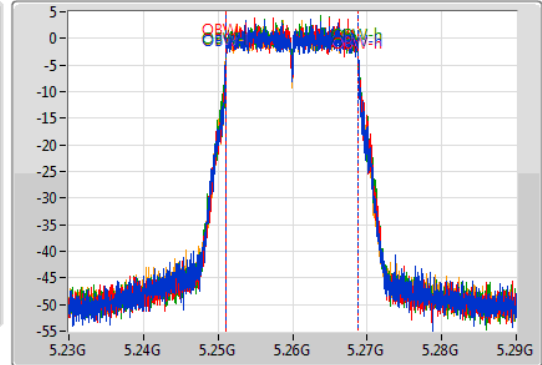

802.11ac VHT20_Nss4,(MCS0)_4TX

EBW

5260MHz

05/11/2019

CF
5.26GHz
Span
60MHz
RBW
300kHz
VBW
1MHz
Sweep Time
100ms
Detector Type
Peak

CF
5.26GHz
Span
60MHz
RBW
200kHz
VBW
1MHz
Sweep Time
100ms
Detector Type
Sample

Port 1
Port 2
Port 3
Port 4

26dB(Hz)	Fl-26dB(Hz)	Fh-26dB(Hz)	OBW(Hz)	Fl-OBW(Hz)	Fh-OBW(Hz)	Limit(Hz)	Port
21.66M	5.24911G	5.27077G	17.751M	5.251064G	5.268816G	Inf	1
21.57M	5.2492G	5.27077G	17.751M	5.251094G	5.268846G	Inf	2
21.78M	5.24914G	5.27092G	17.751M	5.251064G	5.268816G	Inf	3
21.45M	5.24914G	5.27059G	17.751M	5.251064G	5.268816G	Inf	4

802.11ac VHT20_Nss4,(MCS0)_4TX

EBW

5300MHz

05/11/2019

CF
5.3GHz
Span
60MHz
RBW
300kHz
VBW
1MHz
Sweep Time
100ms
Detector Type
Peak

CF
5.3GHz
Span
60MHz
RBW
200kHz
VBW
1MHz
Sweep Time
100ms
Detector Type
Sample

Port 1
Port 2
Port 3
Port 4

26dB(Hz)	Fl-26dB(Hz)	Fh-26dB(Hz)	OBW(Hz)	Fl-OBW(Hz)	Fh-OBW(Hz)	Limit(Hz)	Port
21.72M	5.28914G	5.31086G	17.721M	5.291064G	5.308786G	Inf	1
21.57M	5.2892G	5.31077G	17.691M	5.291124G	5.308816G	Inf	2
21.69M	5.28917G	5.31086G	17.721M	5.291094G	5.308816G	Inf	3
21.48M	5.28914G	5.31062G	17.781M	5.291034G	5.308816G	Inf	4