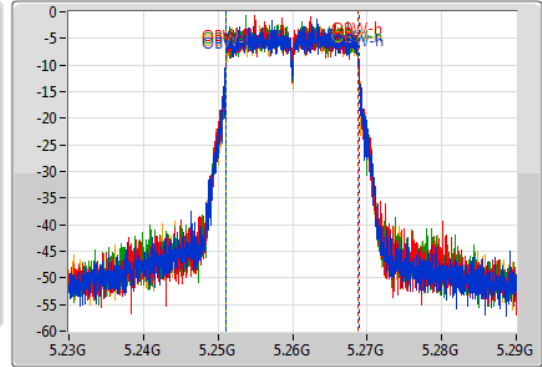

802.11ac VHT20_Nss1,(MCS0)_4TX

EBW

5260MHz

07/11/2019

CF
5.26GHz
Span
60MHz
RBW
300kHz
VBW
1MHz
Sweep Time
100ms
Detector Type
Peak

CF
5.26GHz
Span
60MHz
RBW
200kHz
VBW
1MHz
Sweep Time
100ms
Detector Type
Sample