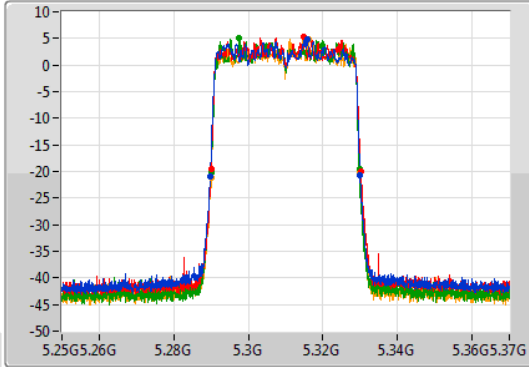

802.11ax HEW40_Nss4,(MCS0)_4TX

EBW

5310MHz

05/11/2019

CF
5.31GHz
Span
120MHz
RBW
500kHz
VBW
2MHz
Sweep Time
100ms
Detector Type
Peak

CF
5.31GHz
Span
120MHz
RBW
500kHz
VBW
2MHz
Sweep Time
100ms
Detector Type
Sample