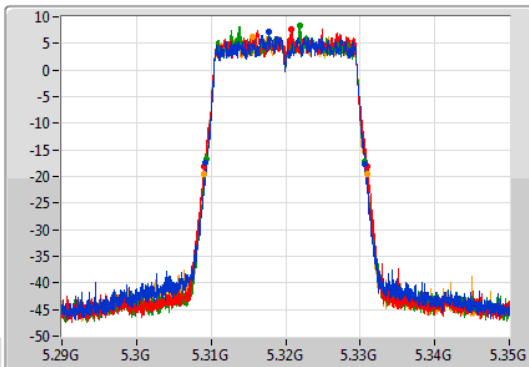

802.11ax HEW20_Nss4,(MCS0)_4TX

EBW

5320MHz

05/11/2019

CF: 5.32GHz
Span: 60MHz
RBW: 300kHz
VBW: 1MHz
Sweep Time: 100ms
Detector Type: Peak

CF: 5.32GHz
Span: 60MHz
RBW: 200kHz
VBW: 1MHz
Sweep Time: 100ms
Detector Type: Sample