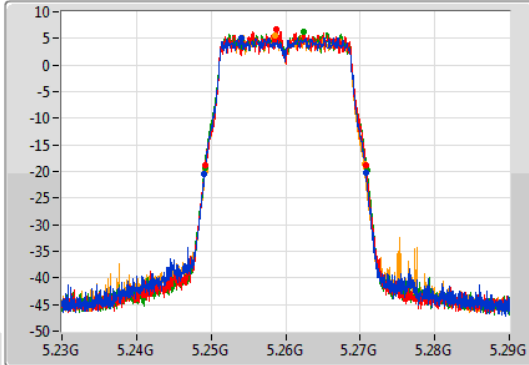

Port X-N dB = Port X 6dB down bandwidth for 5.725-5.85GHz band / 26dB down bandwidth for other band

Port X-OBW = Port X 99% occupied bandwidth;

802.11ac VHT20_Nss4,(MCS0)_4TX

EBW

5260MHz

05/11/2019

CF
5.26GHz
Span
60MHz
RBW
300kHz
VBW
1MHz
Sweep Time
100ms
Detector Type
Peak