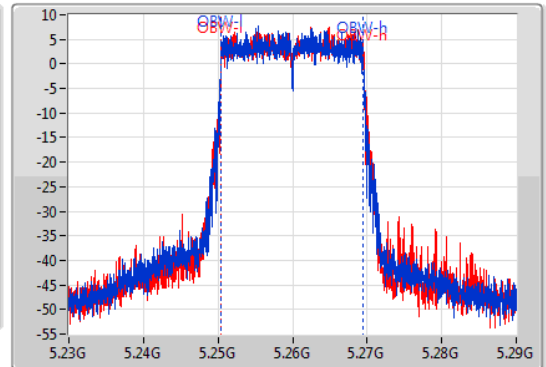

802.11ax HEW20_Nss2,(MCS0)_2TX

EBW

5260MHz

06/11/2019

CF
5.26GHz
Span
60MHz
RBW
300kHz
VBW
1MHz
Sweep Time
100ms
Detector Type
Peak

CF
5.26GHz
Span
60MHz
RBW
200kHz
VBW
1MHz
Sweep Time
100ms
Detector Type
Sample