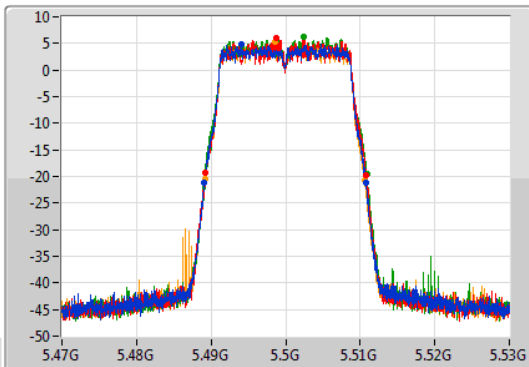

802.11ac VHT20_Nss4,(MCS0)_4TX

EBW

5500MHz

05/11/2019

CF
5.5GHz
Span
60MHz
RBW
300kHz
VBW
1MHz
Sweep Time
100ms
Detector Type
Peak

CF
5.5GHz
Span
60MHz
RBW
200kHz
VBW
1MHz
Sweep Time
100ms
Detector Type
Sample