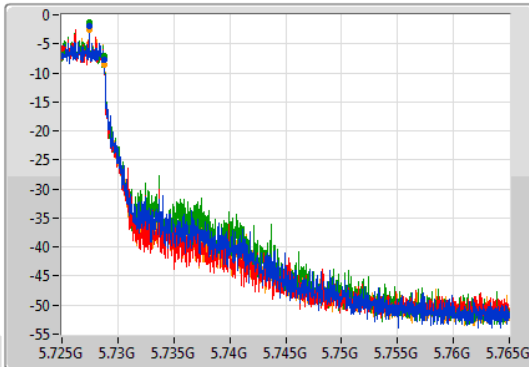

5720MHz Straddle 5.725-5.85GHz

07/11/2019

CF
5.745GHz
Span
40MHz
RBW
100kHz
VBW
300kHz
Sweep Time
100ms
Detector Type
Peak

CF
5.745GHz
Span
40MHz
RBW
50kHz
VBW
200kHz
Sweep Time
100ms
Detector Type
Sample