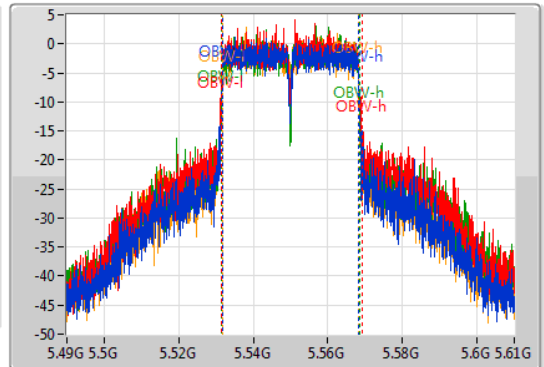

802.11ac VHT40_Nss1,(MCS0)_4TX

EBW

5550MHz

08/11/2019

CF: 5.55GHz
 Span: 120MHz
 RBW: 1MHz
 VBW: 3MHz
 Sweep Time: 100ms
 Detector Type: Peak

CF: 5.55GHz
 Span: 120MHz
 RBW: 500kHz
 VBW: 2MHz
 Sweep Time: 100ms
 Detector Type: Sample