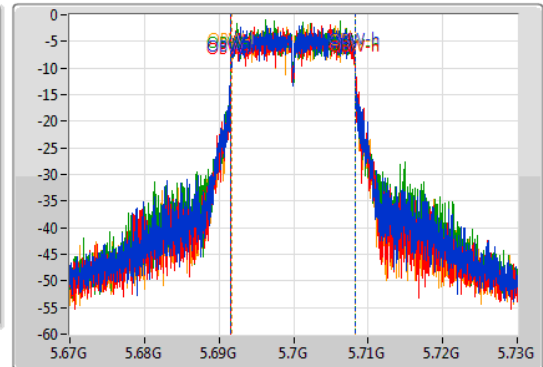

802.11a_Nss1,(6Mbps)_4TX

EBW

5700MHz

07/11/2019

CF: 5.7GHz
 Span: 60MHz
 RBW: 300kHz
 VBW: 1MHz
 Sweep Time: 100ms
 Detector Type: Peak

CF: 5.7GHz
 Span: 60MHz
 RBW: 200kHz
 VBW: 1MHz
 Sweep Time: 100ms
 Detector Type: Sample