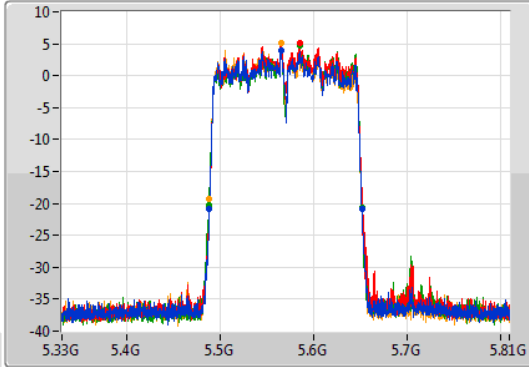

802.11ac VHT160_Nss1,(MCS0)_4TX

EBW

5570MHz

08/11/2019

CF: 5.57GHz
Span: 480MHz
RBW: 2MHz
VBW: 10MHz
Sweep Time: 100ms
Detector Type: Peak

CF: 5.57GHz
Span: 480MHz
RBW: 2MHz
VBW: 10MHz
Sweep Time: 100ms
Detector Type: Sample