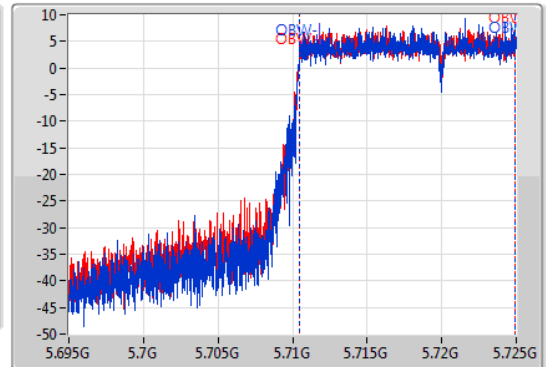

802.11ax HEW20_Nss2,(MCS0)_2TX

EBW

5720MHz Straddle 5.47-5.725GHz

06/11/2019

CF
5.71GHz
Span
30MHz
RBW
200kHz
VBW
1MHz
Sweep Time
100ms
Detector Type
Peak

CF
5.71GHz
Span
30MHz
RBW
200kHz
VBW
1MHz
Sweep Time
100ms
Detector Type
Sample