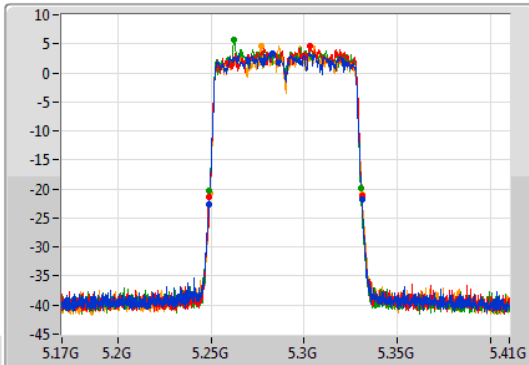

5290MHz

05/11/2019

CF
5.29GHz
Span
240MHz
RBW
1MHz
VBW
3MHz
Sweep Time
100ms
Detector Type
Peak

CF
5.29GHz
Span
240MHz
RBW
1MHz
VBW
3MHz
Sweep Time
100ms
Detector Type
Sample