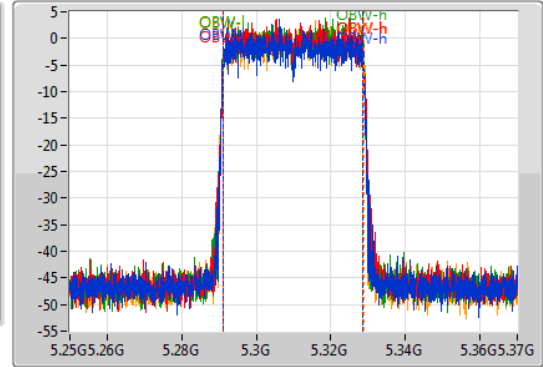

802.11ax HEW40_Nss4,(MCS0)_4TX

EBW

5310MHz

05/11/2019

CF
5.31GHz
Span
120MHz
RBW
500kHz
VBW
2MHz
Sweep Time
100ms
Detector Type
Peak

CF
5.31GHz
Span
120MHz
RBW
500kHz
VBW
2MHz
Sweep Time
100ms
Detector Type
Sample