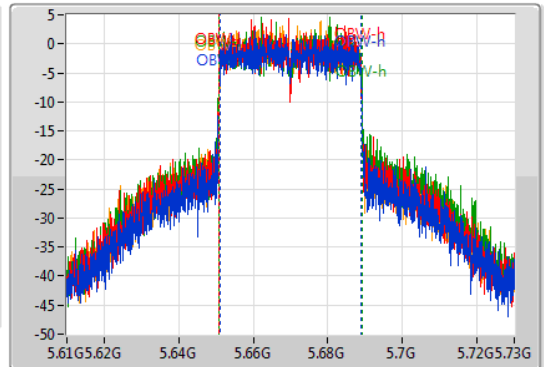

Port 1: [Waveform icon]
Port 2: [Waveform icon]
Port 3: [Waveform icon]
Port 4: [Waveform icon]

26dB(Hz)	Fl-26dB(Hz)	Fh-26dB(Hz)	OBW(Hz)	Fl-OBW(Hz)	Fh-OBW(Hz)	Limit(Hz)	Port
74.58M	5.63436G	5.70894G	37.841M	5.65099G	5.688831G	Inf	1
77.34M	5.63112G	5.70846G	38.021M	5.65093G	5.688951G	Inf	2
79.2M	5.63262G	5.71182G	38.261M	5.65087G	5.68913G	Inf	3
74.1M	5.634G	5.7081G	37.961M	5.65093G	5.688891G	Inf	4