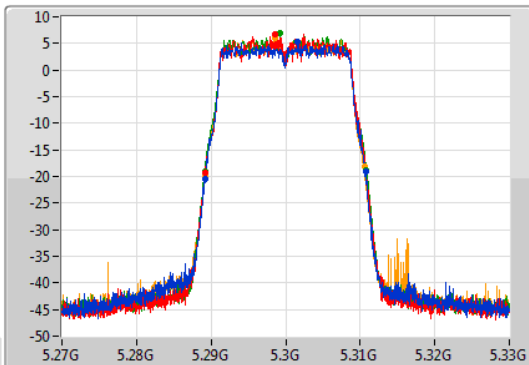

802.11ac VHT20_Nss4,(MCS0)_4TX

EBW

5300MHz

05/11/2019

CF
5.3GHz
Span
60MHz
RBW
300kHz
VBW
1MHz
Sweep Time
100ms
Detector Type
Peak

CF
5.3GHz
Span
60MHz
RBW
200kHz
VBW
1MHz
Sweep Time
100ms
Detector Type
Sample