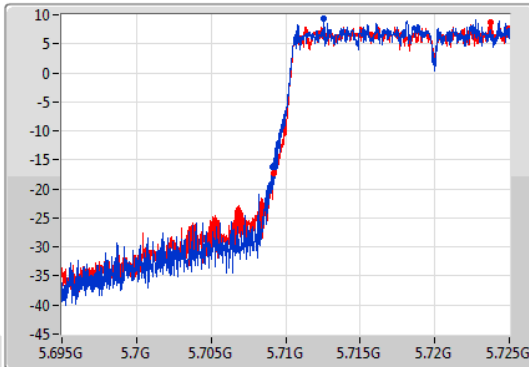

CF
5.71GHz
Span
30MHz
RBW
200kHz
VBW
1MHz
Sweep Time
100ms
Detector Type
Sample