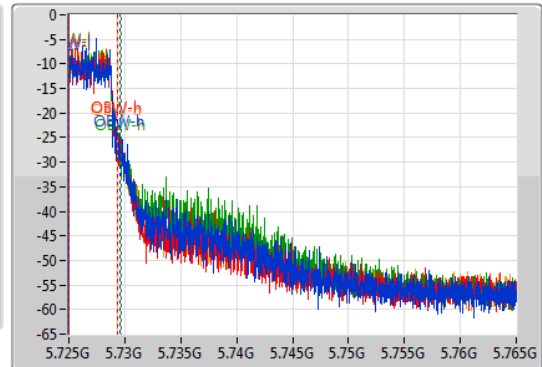

802.11ac VHT20_Nss1,(MCS0)_4TX

EBW

5720MHz Straddle 5.725-5.85GHz

07/11/2019

CF
5.745GHz
Span
40MHz
RBW
100kHz
VBW
300kHz
Sweep Time
100ms
Detector Type
Peak

CF
5.745GHz
Span
40MHz
RBW
50kHz
VBW
200kHz
Sweep Time
100ms
Detector Type
Sample