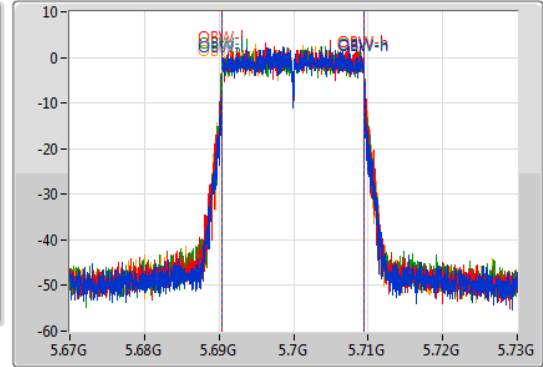

Port 1: [Waveform icon]
 Port 2: [Waveform icon]
 Port 3: [Waveform icon]
 Port 4: [Waveform icon]

26dB(Hz)	Fl-26dB(Hz)	Fh-26dB(Hz)	OBW(Hz)	Fl-OBW(Hz)	Fh-OBW(Hz)	Limit(Hz)	Port
21.45M	5.6892G	5.71065G	18.951M	5.690465G	5.709415G	Inf	1
21.99M	5.68896G	5.71095G	18.981M	5.690465G	5.709445G	Inf	2
21.48M	5.6892G	5.71068G	19.07M	5.690405G	5.709475G	Inf	3
21.84M	5.68902G	5.71086G	18.981M	5.690435G	5.709415G	Inf	4