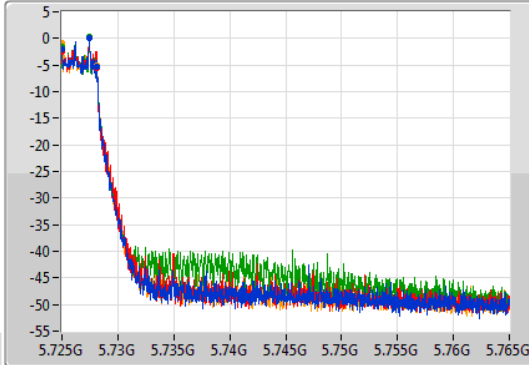

802.11ac VHT40_Nss4,(MCS0)_4TX

EBW

5710MHz Straddle 5.725-5.85GHz

05/11/2019

CF
5.745GHz
Span
40MHz
RBW
100kHz
VBW
300kHz
Sweep Time
100ms
Detector Type
Peak

CF
5.745GHz
Span
40MHz
RBW
50kHz
VBW
200kHz
Sweep Time
100ms
Detector Type
Sample