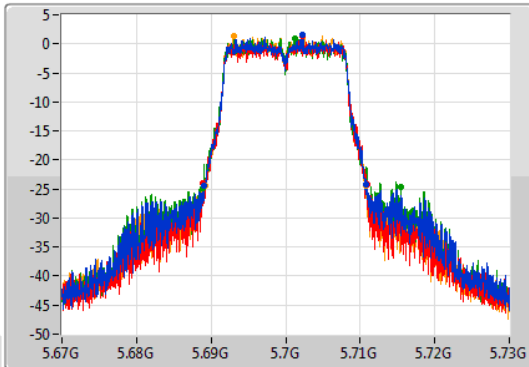

802.11a_Nss1,(6Mbps)_4TX

EBW

5700MHz

07/11/2019

CF: 5.7GHz
Span: 60MHz
RBW: 300kHz
VBW: 1MHz
Sweep Time: 100ms
Detector Type: Peak

CF: 5.7GHz
Span: 60MHz
RBW: 200kHz
VBW: 1MHz
Sweep Time: 100ms
Detector Type: Sample