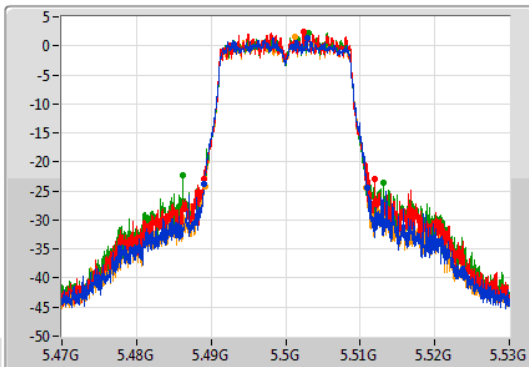

802.11ac VHT20_Nss1,(MCS0)_4TX

EBW

5500MHz

07/11/2019

CF
5.5GHz
Span
60MHz
RBW
300kHz
VBW
1MHz
Sweep Time
100ms
Detector Type
Peak

CF
5.5GHz
Span
60MHz
RBW
200kHz
VBW
1MHz
Sweep Time
100ms
Detector Type
Sample