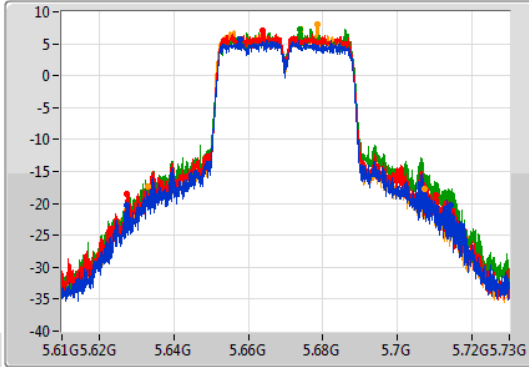

802.11ac VHT40_Nss1,(MCS0)_4TX

EBW

5670MHz

08/11/2019

CF
5.67GHz
Span
120MHz
RBW
1MHz
VBW
3MHz
Sweep Time
100ms
Detector Type
Peak

CF
5.67GHz
Span
120MHz
RBW
500kHz
VBW
2MHz
Sweep Time
100ms
Detector Type
Sample