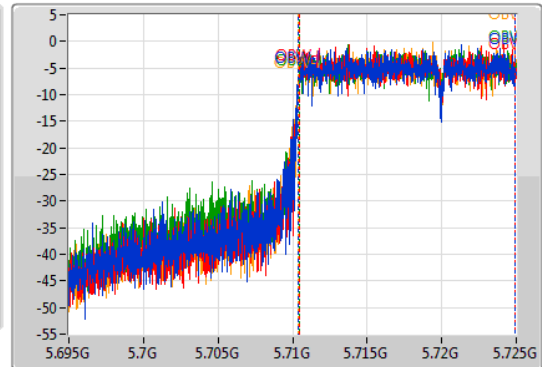

802.11ax HEW20_Nss1,(MCS0)_4TX

EBW

5720MHz Straddle 5.47-5.725GHz

07/11/2019

CF
5.71GHz
Span
30MHz
RBW
200kHz
VBW
1MHz
Sweep Time
100ms
Detector Type
Peak

CF
5.71GHz
Span
30MHz
RBW
200kHz
VBW
1MHz
Sweep Time
100ms
Detector Type
Sample