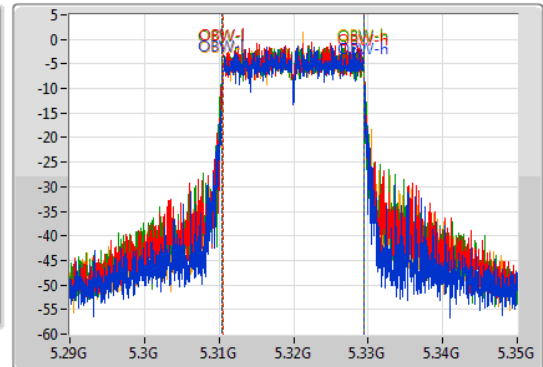

802.11ax HEW20_Nss1,(MCS0)_4TX

EBW

5320MHz

07/11/2019

CF
5.32GHz
Span
60MHz
RBW
300kHz
VBW
1MHz
Sweep Time
100ms
Detector Type
Peak

CF
5.32GHz
Span
60MHz
RBW
200kHz
VBW
1MHz
Sweep Time
100ms
Detector Type
Sample