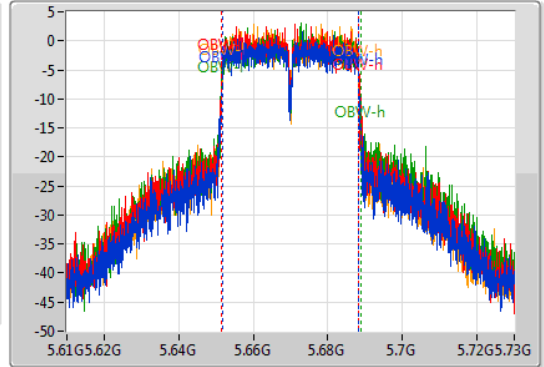

802.11ac VHT40_Nss1,(MCS0)_4TX

EBW

5670MHz

08/11/2019

CF
5.67GHz
Span
120MHz
RBW
1MHz
VBW
3MHz
Sweep Time
100ms
Detector Type
Peak

CF
5.67GHz
Span
120MHz
RBW
500kHz
VBW
2MHz
Sweep Time
100ms
Detector Type
Sample

Port 1
Port 2
Port 3
Port 4

26dB(Hz)	Fl-26dB(Hz)	Fh-26dB(Hz)	OBW(Hz)	Fl-OBW(Hz)	Fh-OBW(Hz)	Limit(Hz)	Port
86.88M	5.62728G	5.71416G	36.582M	5.651649G	5.688231G	Inf	1
82.8M	5.62752G	5.71032G	36.822M	5.651529G	5.688351G	Inf	2
87.36M	5.6274G	5.71476G	37.541M	5.651409G	5.688951G	Inf	3
73.98M	5.63322G	5.7072G	36.522M	5.651649G	5.688171G	Inf	4

802.11ac VHT40_Nss1,(MCS0)_4TX

EBW

5710MHz Straddle 5.47-5.725GHz

08/11/2019

CF
5.69GHz
Span
70MHz
RBW
1MHz
VBW
3MHz
Sweep Time
100ms
Detector Type
Peak

CF
5.69GHz
Span
70MHz
RBW
500kHz
VBW
2MHz
Sweep Time
100ms
Detector Type
Sample

Port 1
Port 2
Port 3
Port 4

26dB(Hz)	Fl-26dB(Hz)	Fh-26dB(Hz)	OBW(Hz)	Fl-OBW(Hz)	Fh-OBW(Hz)	Limit(Hz)	Port
57.33M	5.66767G	5.725G	33.163M	5.691644G	5.724808G	Inf	1
57.54M	5.66746G	5.725G	33.338M	5.691469G	5.724808G	Inf	2
57.645M	5.667355G	5.725G	33.443M	5.691364G	5.724808G	Inf	3
52.115M	5.672885G	5.725G	33.268M	5.691574G	5.724843G	Inf	4