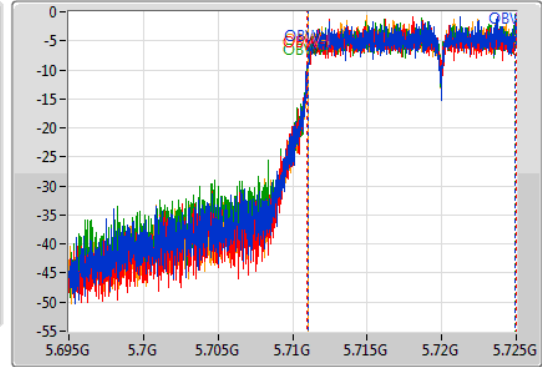

802.11ac VHT20_Nss1,(MCS0)_4TX

EBW

5720MHz Straddle 5.47-5.725GHz

07/11/2019

CF
5.71GHz
Span
30MHz
RBW
200kHz
VBW
1MHz
Sweep Time
100ms
Detector Type
Peak

CF
5.71GHz
Span
30MHz
RBW
200kHz
VBW
1MHz
Sweep Time
100ms
Detector Type
Sample