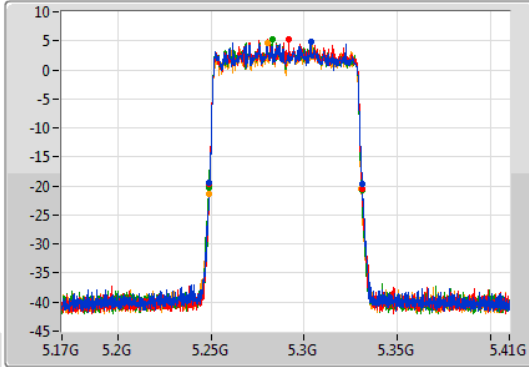

802.11ax HEW80_Nss1,(MCS0)_4TX

EBW

5290MHz

08/11/2019

CF
5.29GHz
Span
240MHz
RBW
1MHz
VBW
3MHz
Sweep Time
100ms
Detector Type
Peak

CF
5.29GHz
Span
240MHz
RBW
1MHz
VBW
3MHz
Sweep Time
100ms
Detector Type
Sample