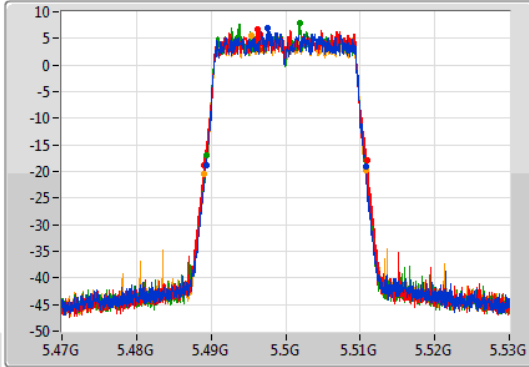

802.11ax HEW20_Nss4,(MCS0)_4TX

EBW

5500MHz

05/11/2019

CF
5.5GHz
Span
60MHz
RBW
300kHz
VBW
1MHz
Sweep Time
100ms
Detector Type
Peak

CF
5.5GHz
Span
60MHz
RBW
200kHz
VBW
1MHz
Sweep Time
100ms
Detector Type
Sample