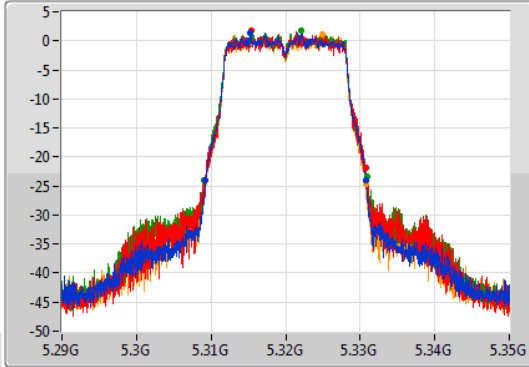

Port X-N dB = Port X 6dB down bandwidth for 5.725-5.85GHz band / 26dB down bandwidth for other band

Port X-OBW = Port X 99% occupied bandwidth;

802.11a_Nss1,(6Mbps)_4TX

EBW

5260MHz

07/11/2019

802.11a_Nss1,(6Mbps)_4TX

EBW

5300MHz

07/11/2019

802.11a_Nss1,(6Mbps)_4TX

EBW

5320MHz

07/11/2019

CF: 5.32GHz
 Span: 60MHz
 RBW: 300kHz
 VBW: 1MHz
 Sweep Time: 100ms
 Detector Type: Peak