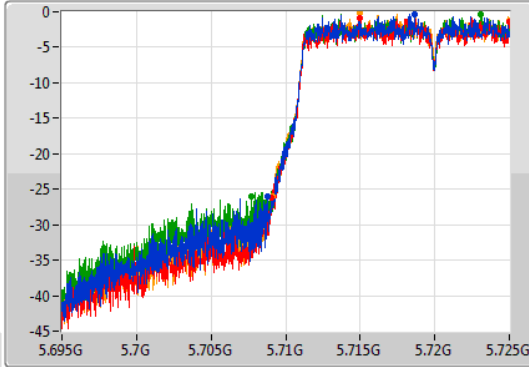

802.11ac VHT20_Nss1,(MCS0)_4TX

EBW

5720MHz Straddle 5.47-5.725GHz

07/11/2019

CF
5.71GHz
Span
30MHz
RBW
200kHz
VBW
1MHz
Sweep Time
100ms
Detector Type
Peak

CF
5.71GHz
Span
30MHz
RBW
200kHz
VBW
1MHz
Sweep Time
100ms
Detector Type
Sample