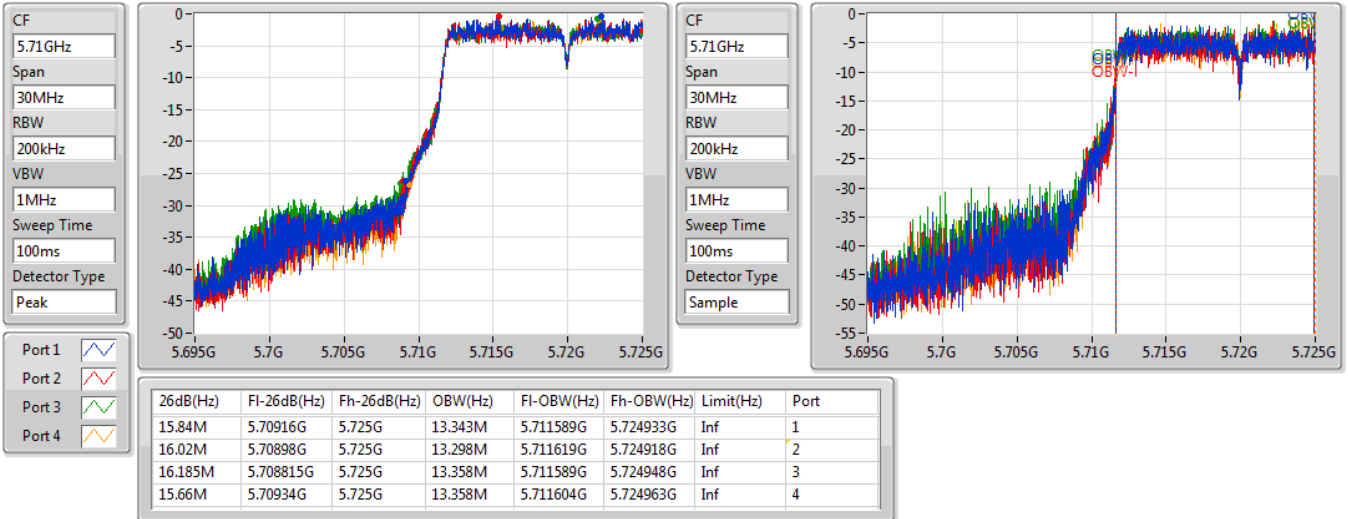

802.11a_Nss1,(6Mbps)_4TX

EBW

5720MHz Straddle 5.47-5.725GHz

07/11/2019