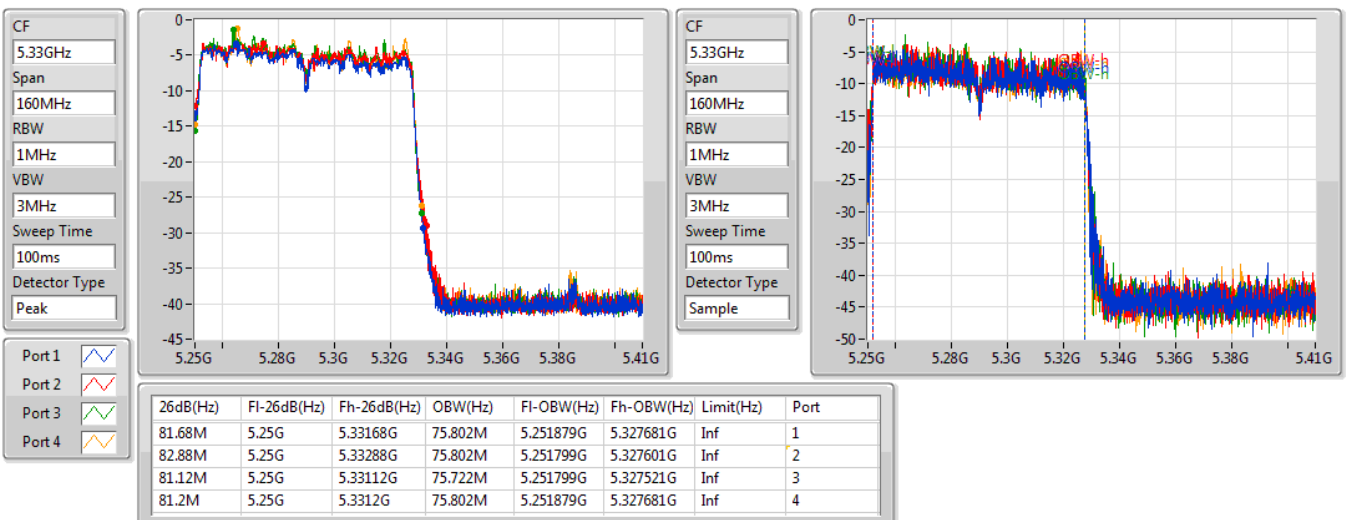

802.11ac VHT160_Nss1,(MCS0)_4TX

EBW

5250MHz Straddle 5.15-5.25GHz

04/12/2019

802.11ac VHT160_Nss1,(MCS0)_4TX

EBW

5250MHz Straddle 5.25-5.35GHz

08/11/2019