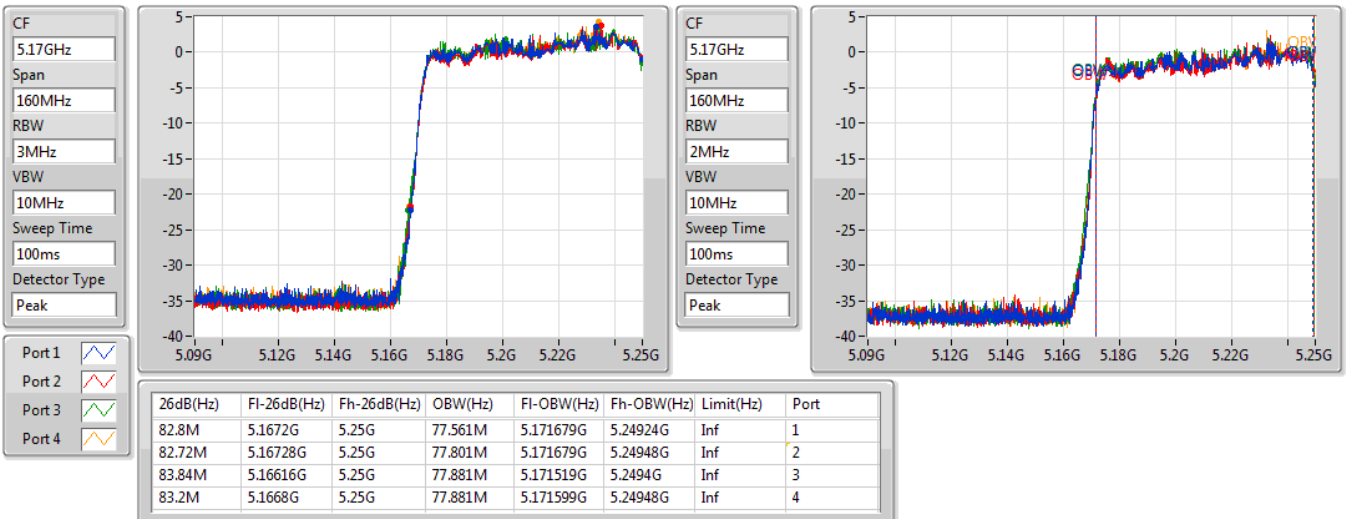

802.11ax HEW80_Nss1,(MCS0)_4TX

EBW

5690MHz Straddle 5.725-5.85GHz

08/11/2019

802.11ax HEW160_Nss1,(MCS0)_4TX

EBW

5250MHz Straddle 5.15-5.25GHz

04/12/2019