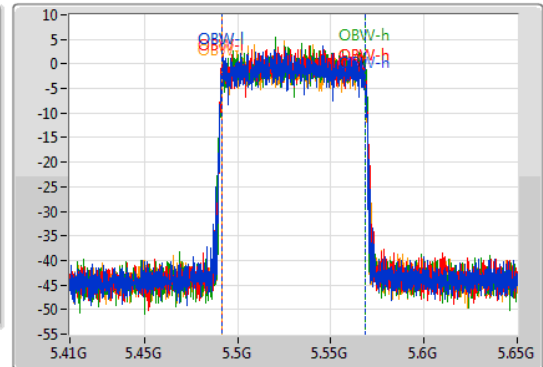

802.11ax HEW80_Nss1,(MCS0)_4TX

EBW

5530MHz

08/11/2019

CF
5.53GHz
Span
240MHz
RBW
1MHz
VBW
3MHz
Sweep Time
100ms
Detector Type
Peak

CF
5.53GHz
Span
240MHz
RBW
1MHz
VBW
3MHz
Sweep Time
100ms
Detector Type
Sample