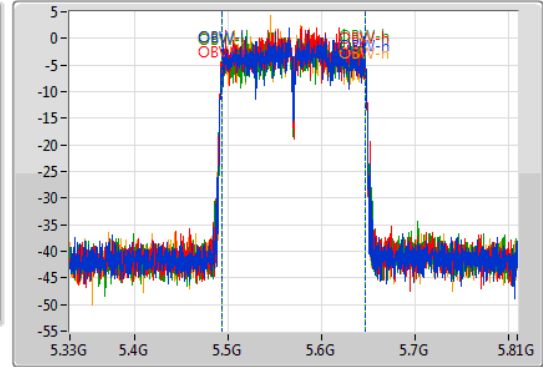

802.11ac VHT160_Nss1,(MCS0)_4TX

EBW

5570MHz

08/11/2019

CF: 5.57GHz
 Span: 480MHz
 RBW: 2MHz
 VBW: 10MHz
 Sweep Time: 100ms
 Detector Type: Peak

CF: 5.57GHz
 Span: 480MHz
 RBW: 2MHz
 VBW: 10MHz
 Sweep Time: 100ms
 Detector Type: Sample