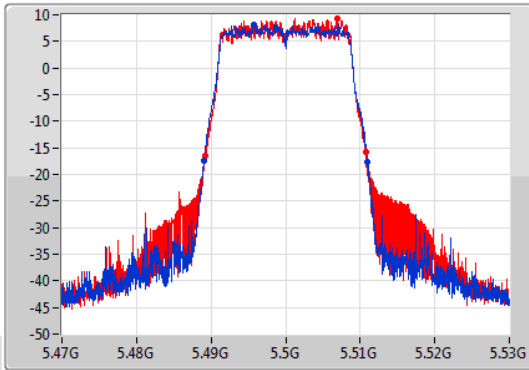

CF
5.5GHz
Span
60MHz
RBW
200kHz
VBW
1MHz
Sweep Time
100ms
Detector Type
Sample