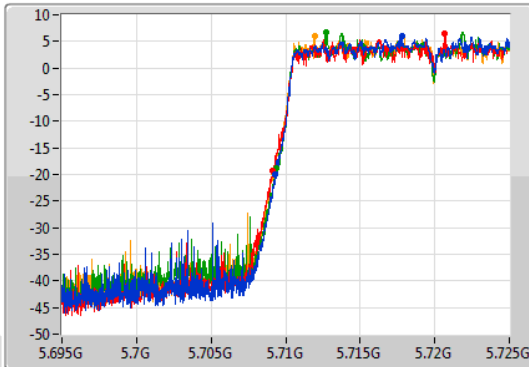

802.11ax HEW20_Nss4,(MCS0)_4TX

EBW

5720MHz Straddle 5.47-5.725GHz

05/11/2019

CF: 5.71GHz
Span: 30MHz
RBW: 200kHz
VBW: 1MHz
Sweep Time: 100ms
Detector Type: Peak

CF: 5.71GHz
Span: 30MHz
RBW: 200kHz
VBW: 1MHz
Sweep Time: 100ms
Detector Type: Sample