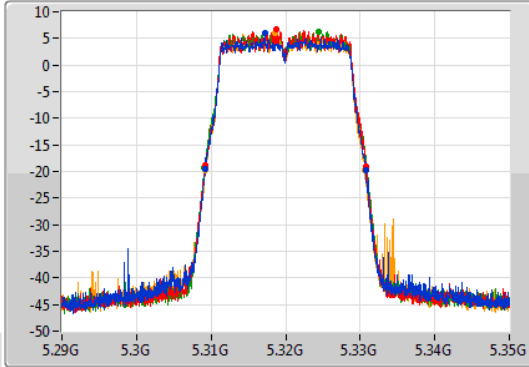

802.11ac VHT20_Nss4,(MCS0)_4TX

EBW

5320MHz

05/11/2019

CF
5.32GHz
Span
60MHz
RBW
300kHz
VBW
1MHz
Sweep Time
100ms
Detector Type
Peak

CF
5.32GHz
Span
60MHz
RBW
200kHz
VBW
1MHz
Sweep Time
100ms
Detector Type
Sample