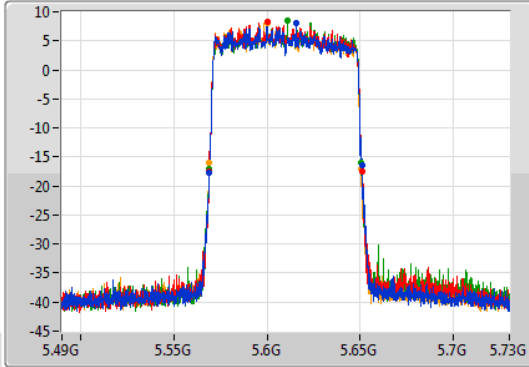

802.11ax HEW80_Nss1,(MCS0)_4TX

EBW

5610MHz

08/11/2019

CF
5.61GHz
Span
240MHz
RBW
1MHz
VBW
3MHz
Sweep Time
100ms
Detector Type
Peak

CF
5.61GHz
Span
240MHz
RBW
1MHz
VBW
3MHz
Sweep Time
100ms
Detector Type
Sample