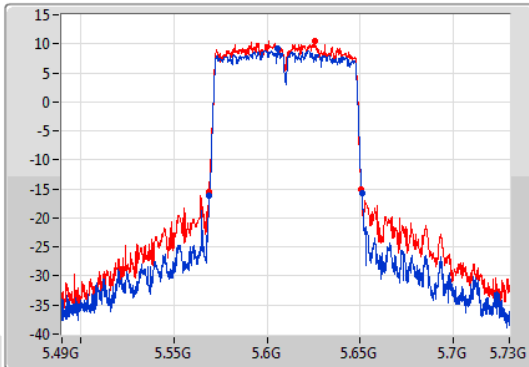

CF
5.61GHz
Span
240MHz
RBW
1MHz
VBW
3MHz
Sweep Time
100ms
Detector Type
Sample