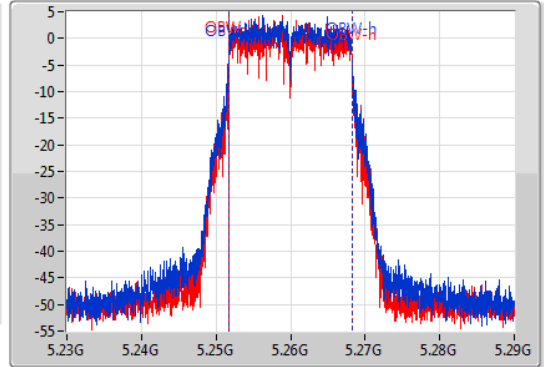

26dB(Hz)	Fl-26dB(Hz)	Fh-26dB(Hz)	OBW(Hz)	Fl-OBW(Hz)	Fh-OBW(Hz)	Limit(Hz)	Port
21.48M	5.2492G	5.27068G	16.582M	5.251664G	5.268246G	Inf	1
21.45M	5.24929G	5.27074G	16.492M	5.251724G	5.268216G	Inf	2

802.11a_Nss1,(6Mbps)_2TX

EBW

5300MHz

06/11/2019

CF
5.3GHz
Span
60MHz
RBW
300kHz
VBW
1MHz
Sweep Time
100ms
Detector Type
Peak