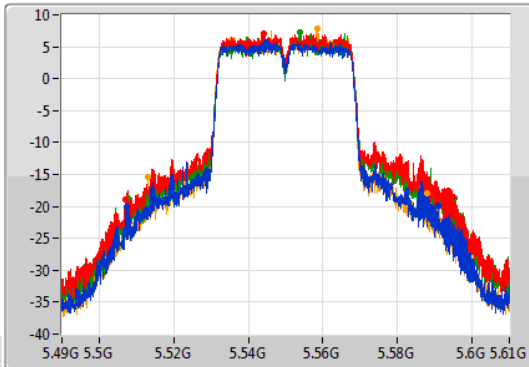

802.11ac VHT40_Nss1,(MCS0)_4TX

EBW

5550MHz

08/11/2019

CF: 5.55GHz
Span: 120MHz
RBW: 1MHz
VBW: 3MHz
Sweep Time: 100ms
Detector Type: Peak

CF: 5.55GHz
Span: 120MHz
RBW: 500kHz
VBW: 2MHz
Sweep Time: 100ms
Detector Type: Sample