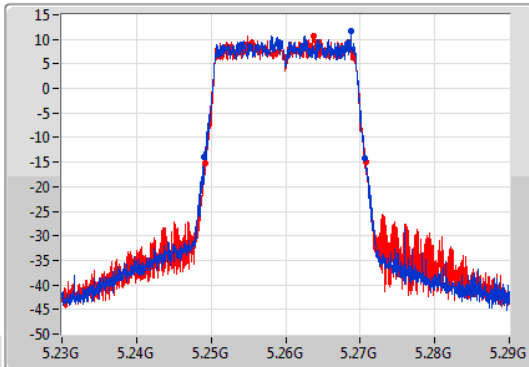

CF
5.26GHz
Span
60MHz
RBW
200kHz
VBW
1MHz
Sweep Time
100ms
Detector Type
Sample