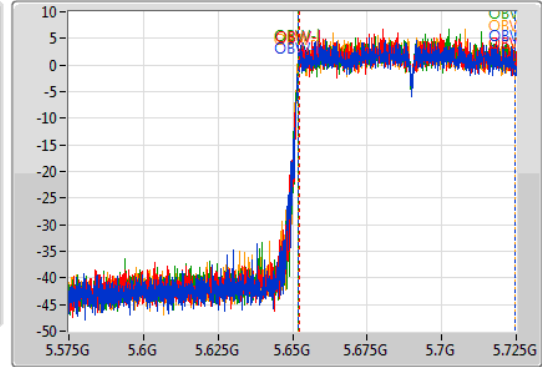

802.11ac VHT80_Nss1,(MCS0)_4TX

EBW

5690MHz Straddle 5.47-5.725GHz

08/11/2019

CF
5.65GHz
Span
150MHz
RBW
1MHz
VBW
3MHz
Sweep Time
100ms
Detector Type
Peak

CF
5.65GHz
Span
150MHz
RBW
1MHz
VBW
3MHz
Sweep Time
100ms
Detector Type
Sample