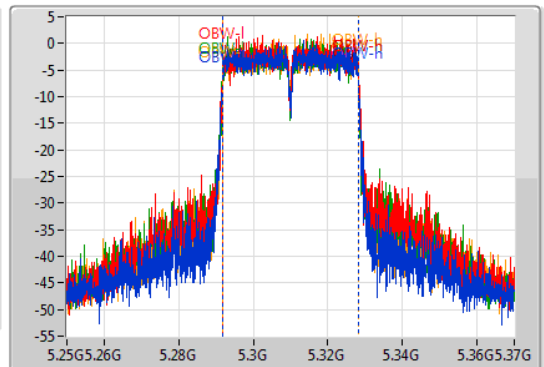

802.11ac VHT40_Nss1,(MCS0)_4TX

EBW

5310MHz

08/11/2019

CF
5.31GHz
Span
120MHz
RBW
500kHz
VBW
2MHz
Sweep Time
100ms
Detector Type
Peak

CF
5.31GHz
Span
120MHz
RBW
500kHz
VBW
2MHz
Sweep Time
100ms
Detector Type
Sample