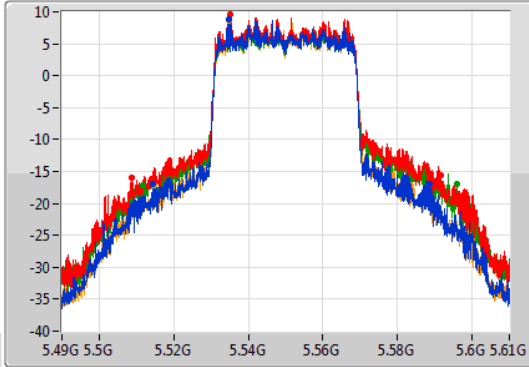

802.11ax HEW40_Nss1,(MCS0)_4TX

EBW

5550MHz

07/11/2019

CF: 5.55GHz
Span: 120MHz
RBW: 1MHz
VBW: 3MHz
Sweep Time: 100ms
Detector Type: Peak

CF: 5.55GHz
Span: 120MHz
RBW: 500kHz
VBW: 2MHz
Sweep Time: 100ms
Detector Type: Sample