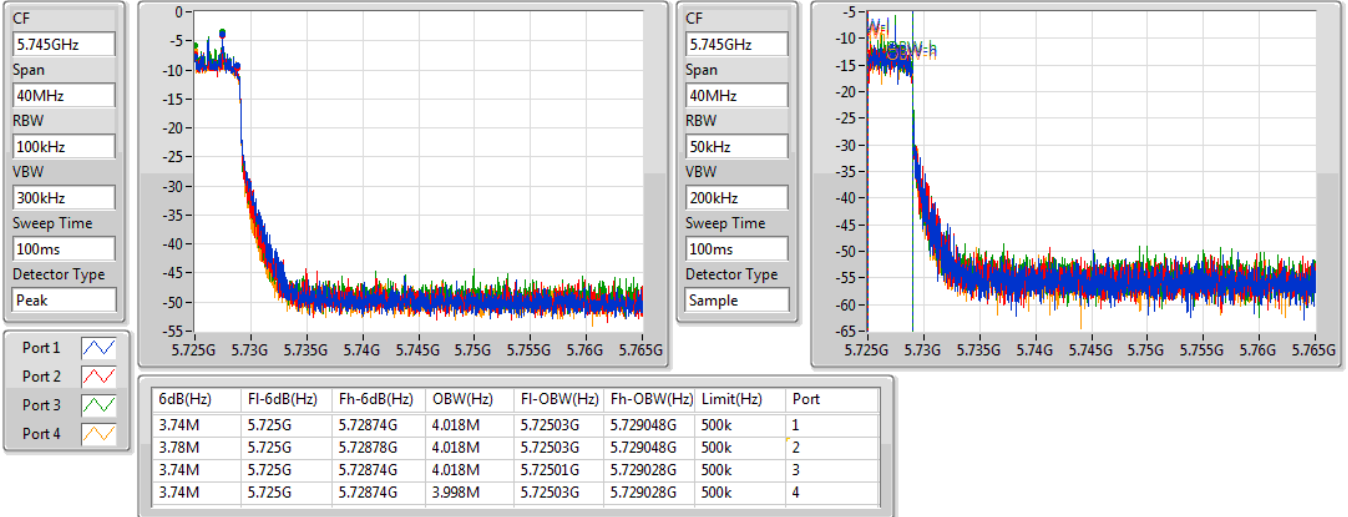

802.11ax HEW80_Nss1,(MCS0)_4TX

EBW

5690MHz Straddle 5.725-5.85GHz

08/11/2019