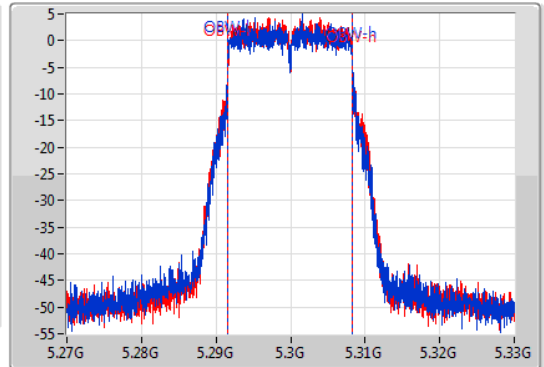

Port X-N dB = Port X 6dB down bandwidth for 5.725-5.85GHz band / 26dB down bandwidth for other band

Port X-OBW = Port X 99% occupied bandwidth;

802.11a_Nss1,(6Mbps)_2TX

EBW

5260MHz

06/11/2019

CF
5.26GHz
Span
60MHz
RBW
300kHz
VBW
1MHz
Sweep Time
100ms
Detector Type
Peak

802.11a_Nss1,(6Mbps)_2TX

EBW

5300MHz

06/11/2019

CF
5.3GHz
Span
60MHz
RBW
300kHz
VBW
1MHz
Sweep Time
100ms
Detector Type
Peak

CF
5.3GHz
Span
60MHz
RBW
200kHz
VBW
1MHz
Sweep Time
100ms
Detector Type
Sample

26dB(Hz)	Fl-26dB(Hz)	Fh-26dB(Hz)	OBW(Hz)	Fl-OBW(Hz)	Fh-OBW(Hz)	Limit(Hz)	Port
21.54M	5.28923G	5.31077G	16.612M	5.291634G	5.308246G	Inf	1
21.57M	5.28932G	5.31089G	16.612M	5.291634G	5.308246G	Inf	2

802.11a_Nss1,(6Mbps)_2TX

EBW

5320MHz

06/11/2019

CF
5.32GHz
Span
60MHz
RBW
300kHz
VBW
1MHz
Sweep Time
100ms
Detector Type
Peak
Port 1
Port 2

CF
5.32GHz
Span
60MHz
RBW
200kHz
VBW
1MHz
Sweep Time
100ms
Detector Type
Sample