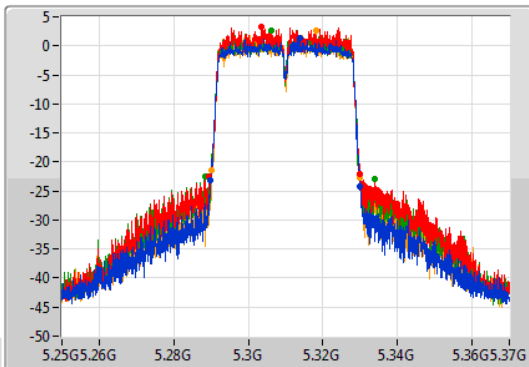

802.11ac VHT40_Nss1,(MCS0)_4TX

EBW

5310MHz

08/11/2019

CF
5.31GHz
Span
120MHz
RBW
500kHz
VBW
2MHz
Sweep Time
100ms
Detector Type
Peak

CF
5.31GHz
Span
120MHz
RBW
500kHz
VBW
2MHz
Sweep Time
100ms
Detector Type
Sample