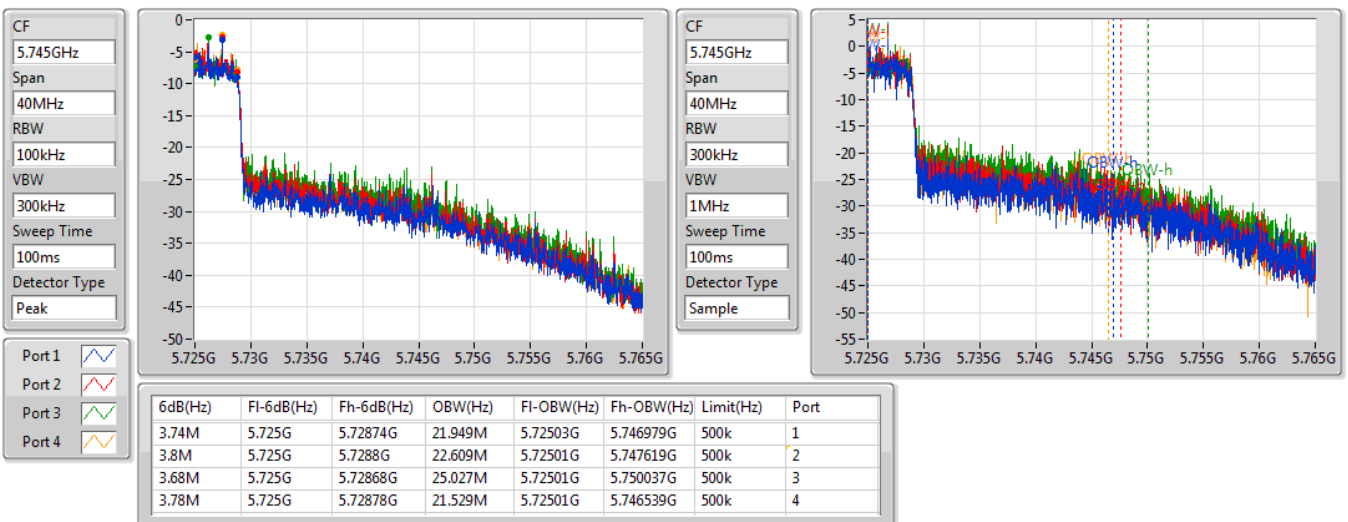

802.11ax HEW40_Nss1,(MCS0)_4TX

EBW

5710MHz Straddle 5.47-5.725GHz

07/11/2019

802.11ax HEW40_Nss1,(MCS0)_4TX

EBW

5710MHz Straddle 5.725-5.85GHz

07/11/2019