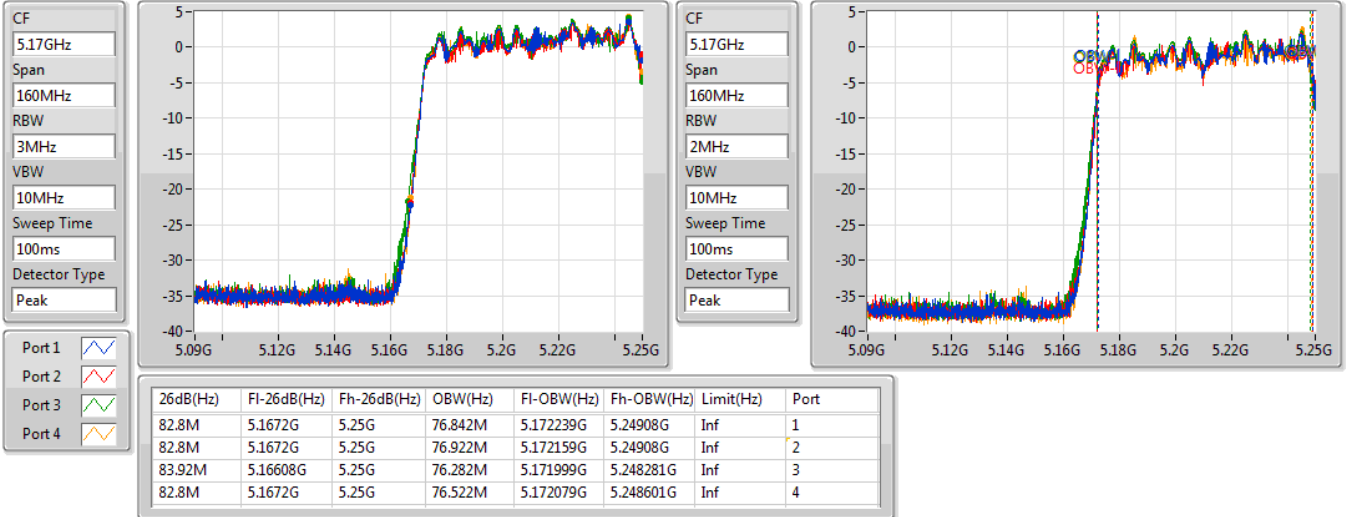

802.11ac VHT160_Nss1,(MCS0)_4TX

EBW

5250MHz Straddle 5.15-5.25GHz

04/12/2019