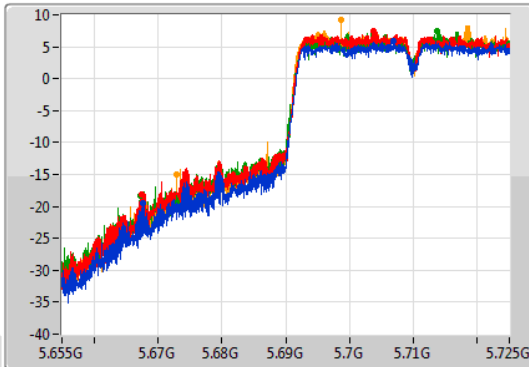

802.11ac VHT40_Nss1,(MCS0)_4TX

EBW

5710MHz Straddle 5.47-5.725GHz

08/11/2019

CF
5.69GHz
Span
70MHz
RBW
1MHz
VBW
3MHz
Sweep Time
100ms
Detector Type
Peak

CF
5.69GHz
Span
70MHz
RBW
500kHz
VBW
2MHz
Sweep Time
100ms
Detector Type
Sample