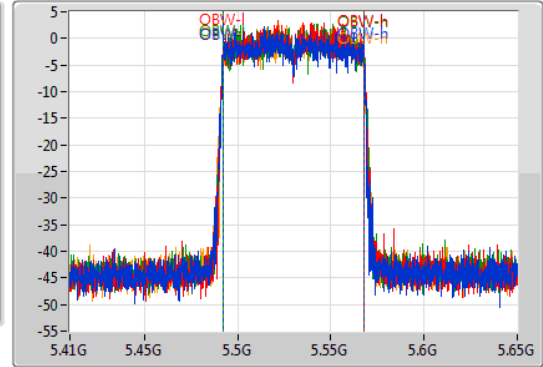

802.11ac VHT80_Nss1,(MCS0)_4TX

EBW

5530MHz

08/11/2019

CF
5.53GHz
Span
240MHz
RBW
1MHz
VBW
3MHz
Sweep Time
100ms
Detector Type
Peak

CF
5.53GHz
Span
240MHz
RBW
1MHz
VBW
3MHz
Sweep Time
100ms
Detector Type
Sample