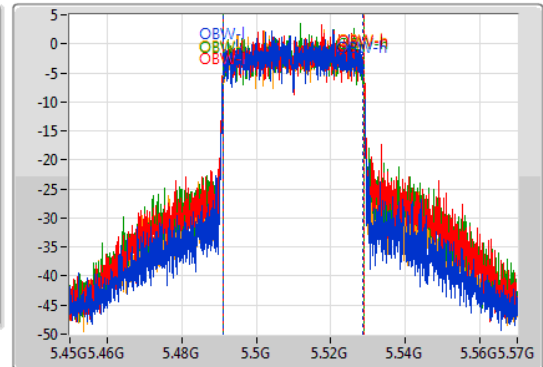

Port 1: [Waveform icon]
 Port 2: [Waveform icon]
 Port 3: [Waveform icon]
 Port 4: [Waveform icon]

26dB(Hz)	Fl-26dB(Hz)	Fh-26dB(Hz)	OBW(Hz)	Fl-OBW(Hz)	Fh-OBW(Hz)	Limit(Hz)	Port
44.52M	5.4893G	5.53382G	37.541M	5.491169G	5.528711G	Inf	1
64.5M	5.48438G	5.54888G	37.841M	5.491109G	5.528951G	Inf	2
76.5M	5.47262G	5.54912G	37.781M	5.491049G	5.528831G	Inf	3
49.5M	5.48984G	5.53934G	37.721M	5.491049G	5.528771G	Inf	4