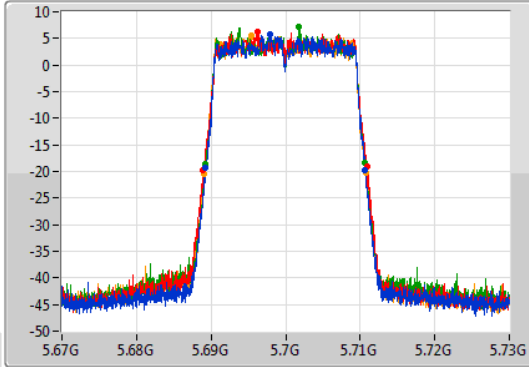

802.11ax HEW20_Nss4,(MCS0)_4TX

EBW

5700MHz

05/11/2019

CF: 5.7GHz
Span: 60MHz
RBW: 300kHz
VBW: 1MHz
Sweep Time: 100ms
Detector Type: Peak

CF: 5.7GHz
Span: 60MHz
RBW: 200kHz
VBW: 1MHz
Sweep Time: 100ms
Detector Type: Sample