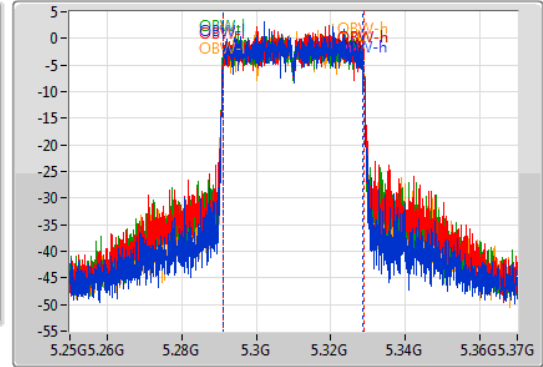

Port 1: [Waveform icon]
 Port 2: [Waveform icon]
 Port 3: [Waveform icon]
 Port 4: [Waveform icon]

26dB(Hz)	Fl-26dB(Hz)	Fh-26dB(Hz)	OBW(Hz)	Fl-OBW(Hz)	Fh-OBW(Hz)	Limit(Hz)	Port
40.14M	5.28996G	5.3301G	37.601M	5.291109G	5.328711G	Inf	1
41.94M	5.28996G	5.3319G	37.601M	5.291169G	5.328771G	Inf	2
44.16M	5.2893G	5.33346G	37.721M	5.291049G	5.328771G	Inf	3
40.08M	5.29002G	5.3301G	37.601M	5.291169G	5.328771G	Inf	4