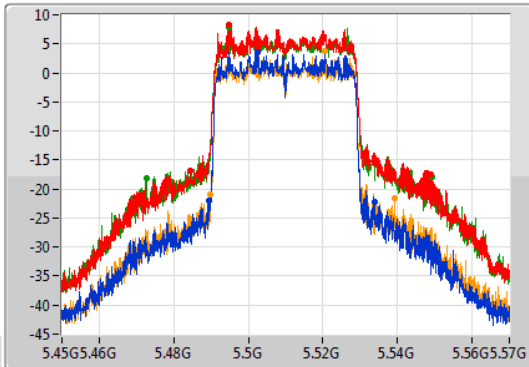

802.11ax HEW40_Nss1,(MCS0)_4TX

EBW

5510MHz

07/11/2019

CF: 5.51GHz
Span: 120MHz
RBW: 1MHz
VBW: 3MHz
Sweep Time: 100ms
Detector Type: Peak

CF: 5.51GHz
Span: 120MHz
RBW: 500kHz
VBW: 2MHz
Sweep Time: 100ms
Detector Type: Sample