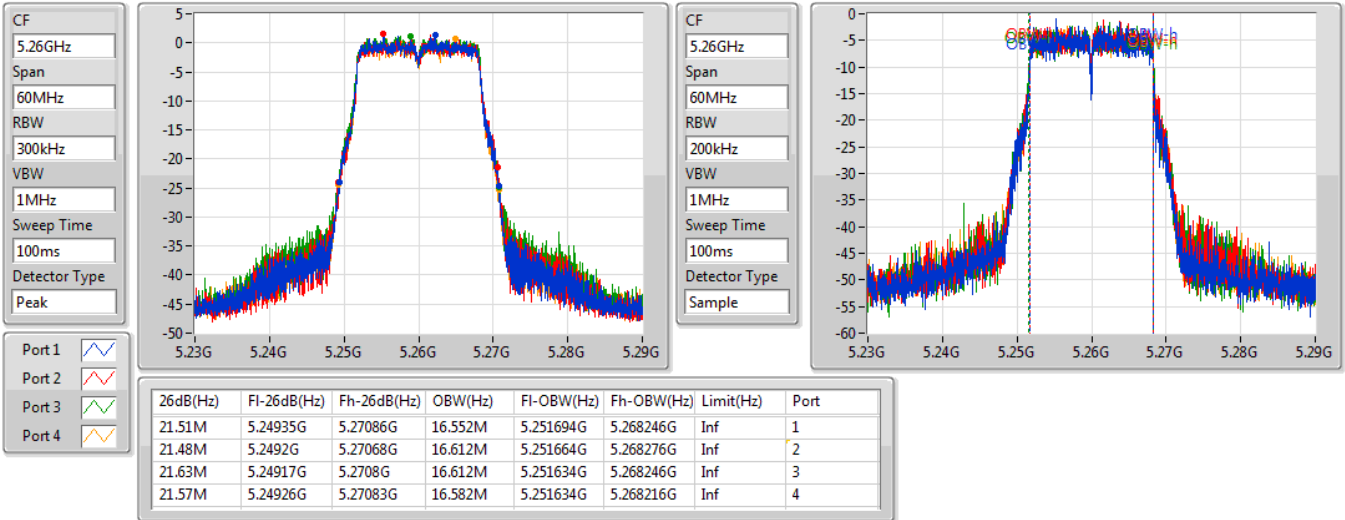

Port X-N dB = Port X 6dB down bandwidth for 5.725-5.85GHz band / 26dB down bandwidth for other band

Port X-OBW = Port X 99% occupied bandwidth;

802.11a_Nss1,(6Mbps)_4TX

EBW

5260MHz

07/11/2019

802.11a_Nss1,(6Mbps)_4TX

EBW

5300MHz

07/11/2019

802.11a_Nss1,(6Mbps)_4TX

EBW

5320MHz

07/11/2019

CF: 5.32GHz
 Span: 60MHz
 RBW: 300kHz
 VBW: 1MHz
 Sweep Time: 100ms
 Detector Type: Peak