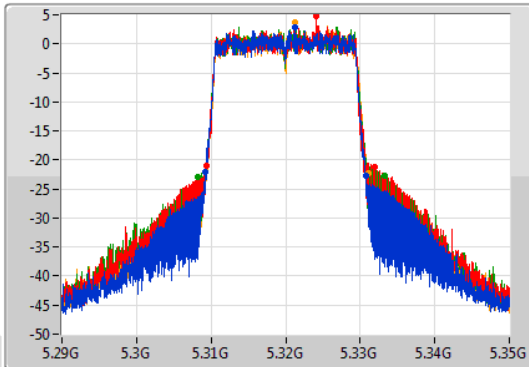

802.11ax HEW20_Nss1,(MCS0)_4TX

EBW

5320MHz

07/11/2019

CF
5.32GHz
Span
60MHz
RBW
300kHz
VBW
1MHz
Sweep Time
100ms
Detector Type
Peak

CF
5.32GHz
Span
60MHz
RBW
200kHz
VBW
1MHz
Sweep Time
100ms
Detector Type
Sample