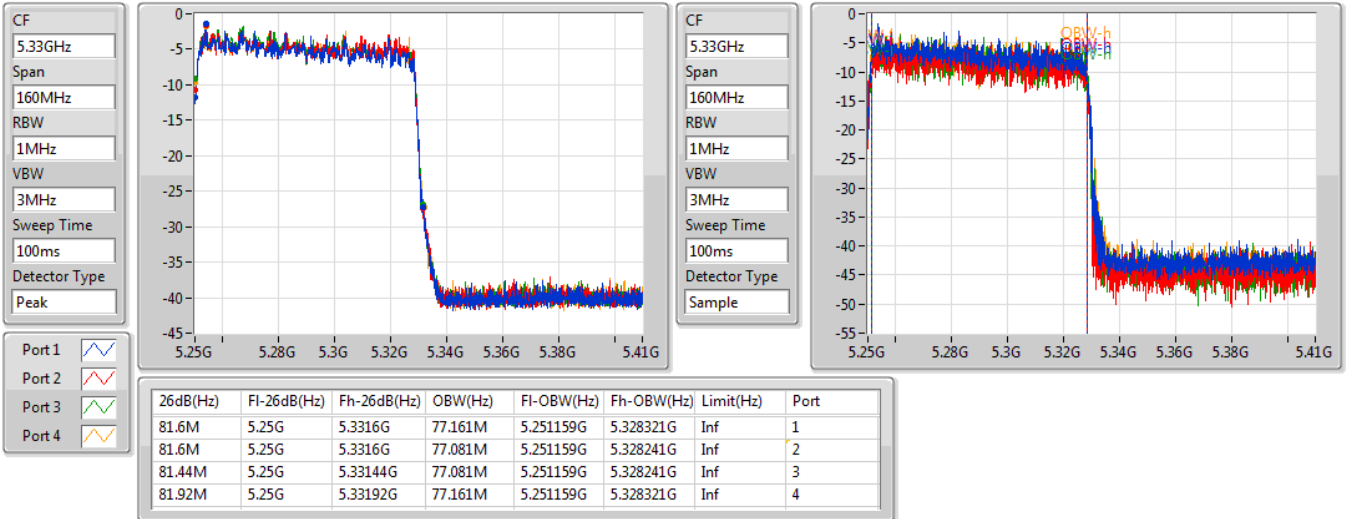

802.11ax HEW160_Nss1,(MCS0)_4TX

EBW

5250MHz Straddle 5.25-5.35GHz

08/11/2019