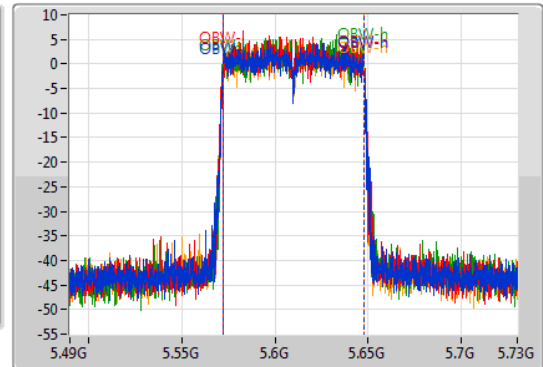

802.11ac VHT80_Nss1,(MCS0)_4TX

EBW

5610MHz

08/11/2019

CF
5.61GHz
Span
240MHz
RBW
1MHz
VBW
3MHz
Sweep Time
100ms
Detector Type
Peak

CF
5.61GHz
Span
240MHz
RBW
1MHz
VBW
3MHz
Sweep Time
100ms
Detector Type
Sample