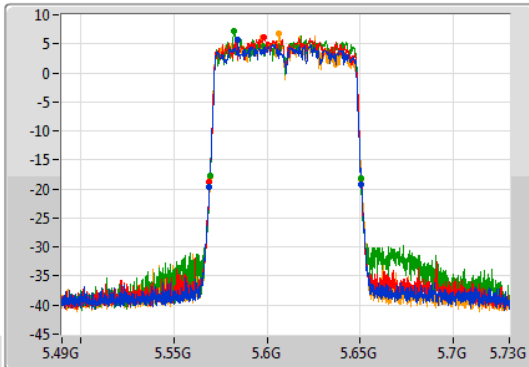

802.11ac VHT80_Nss4,(MCS0)_4TX

EBW

5610MHz

05/11/2019

CF
5.61GHz
Span
240MHz
RBW
1MHz
VBW
3MHz
Sweep Time
100ms
Detector Type
Peak

CF
5.61GHz
Span
240MHz
RBW
1MHz
VBW
3MHz
Sweep Time
100ms
Detector Type
Sample