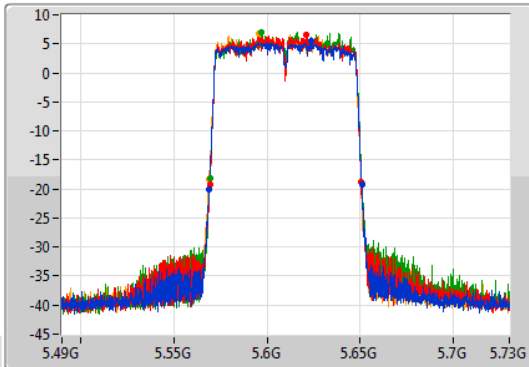

802.11ac VHT80_Nss1,(MCS0)_4TX

EBW

5610MHz

08/11/2019

CF
5.61GHz
Span
240MHz
RBW
1MHz
VBW
3MHz
Sweep Time
100ms
Detector Type
Peak

CF
5.61GHz
Span
240MHz
RBW
1MHz
VBW
3MHz
Sweep Time
100ms
Detector Type
Sample