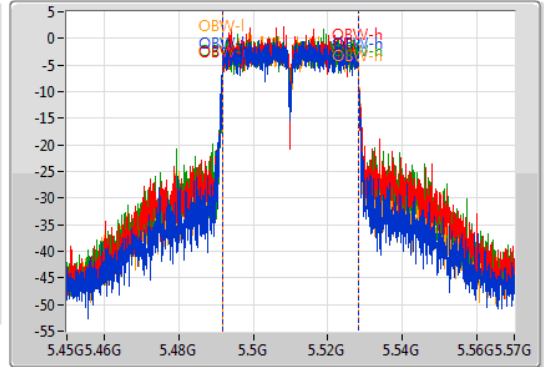

802.11ac VHT40_Nss1,(MCS0)_4TX

EBW

5510MHz

08/11/2019

CF: 5.51GHz
 Span: 120MHz
 RBW: 1MHz
 VBW: 3MHz
 Sweep Time: 100ms
 Detector Type: Peak

CF: 5.51GHz
 Span: 120MHz
 RBW: 500kHz
 VBW: 2MHz
 Sweep Time: 100ms
 Detector Type: Sample