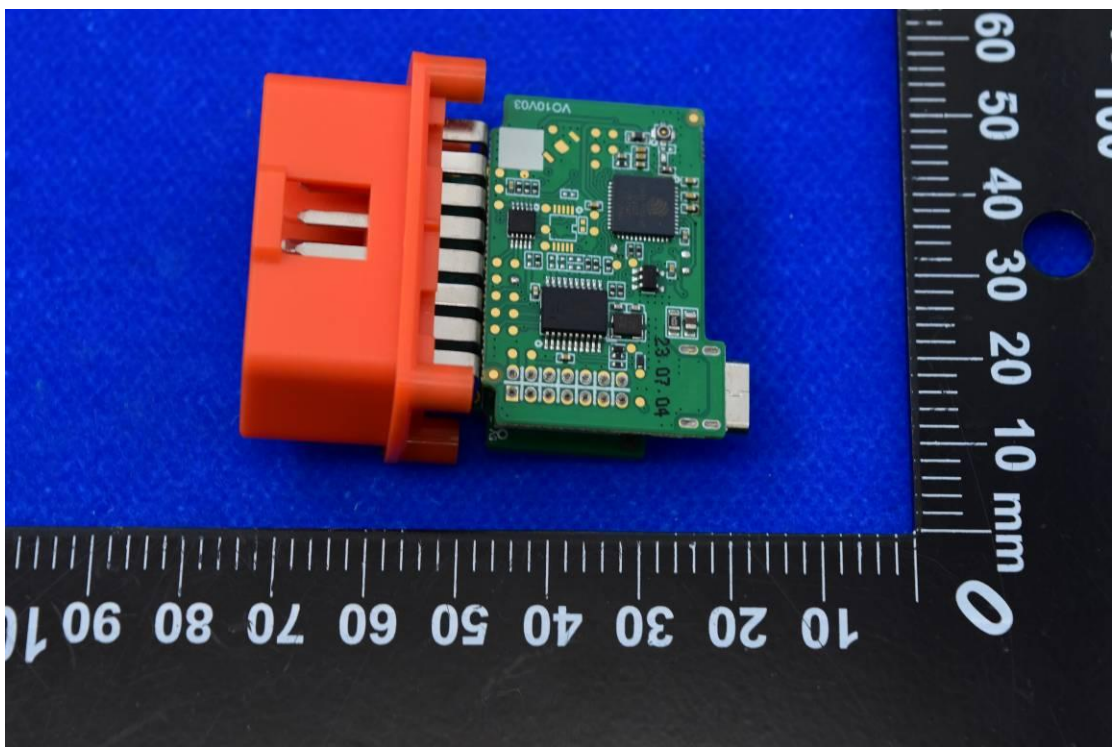

FCC ID: 2A14T-XDMOT

Internal Photos

1. EUT uncover view

## 2. Antenna view