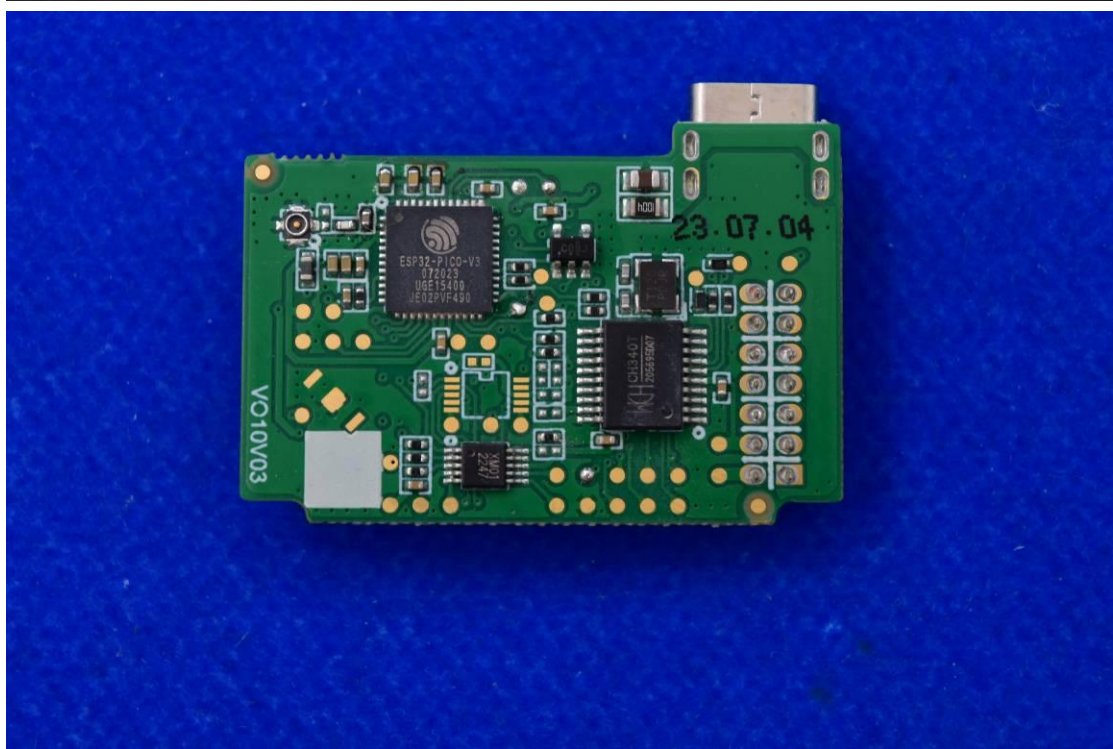

FCC ID: 2A14T-XDMOT

Internal Photos

1. EUT uncover view

## 2. Antenna view