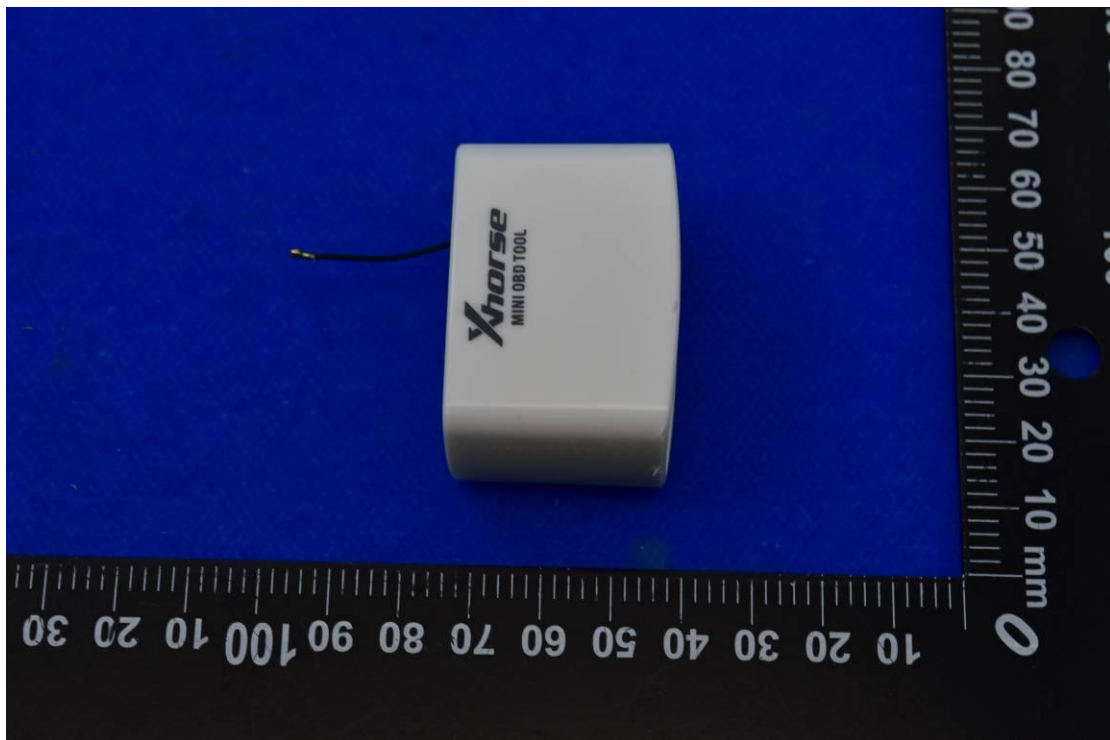

FCC ID: 2A14T-XDMOT

Internal Photos

1. EUT uncover view

## 2. Antenna view