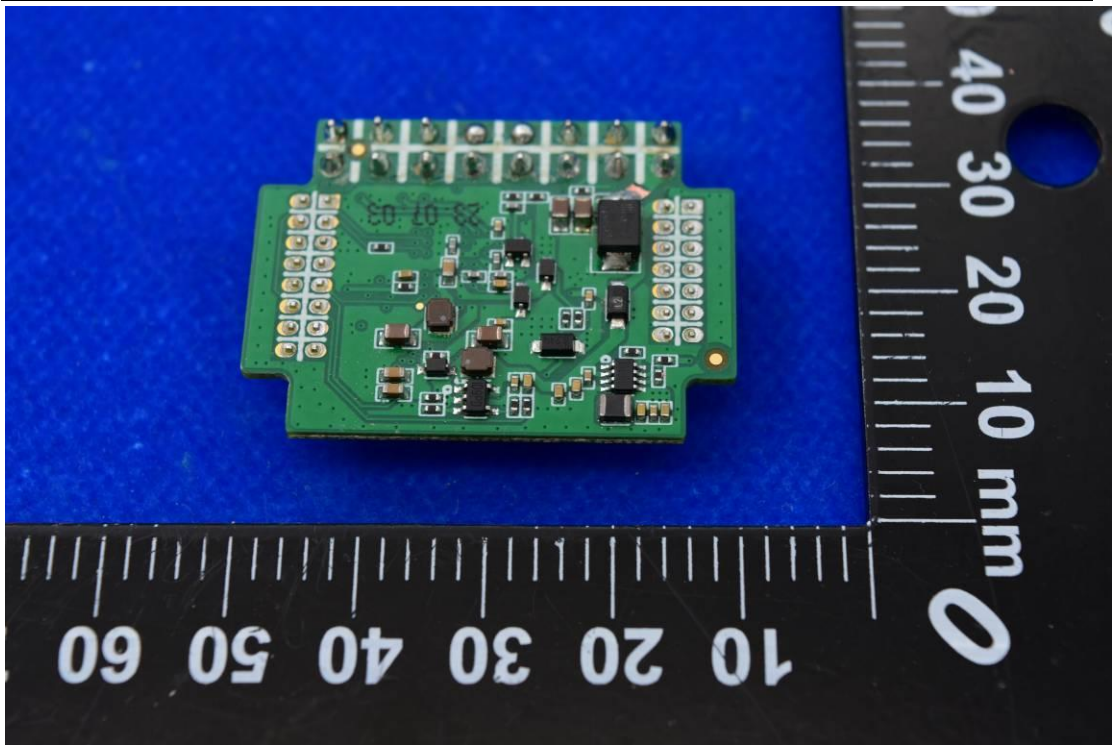

FCC ID: 2A14T-XDMOT

Internal Photos

1. EUT uncover view

## 2. Antenna view