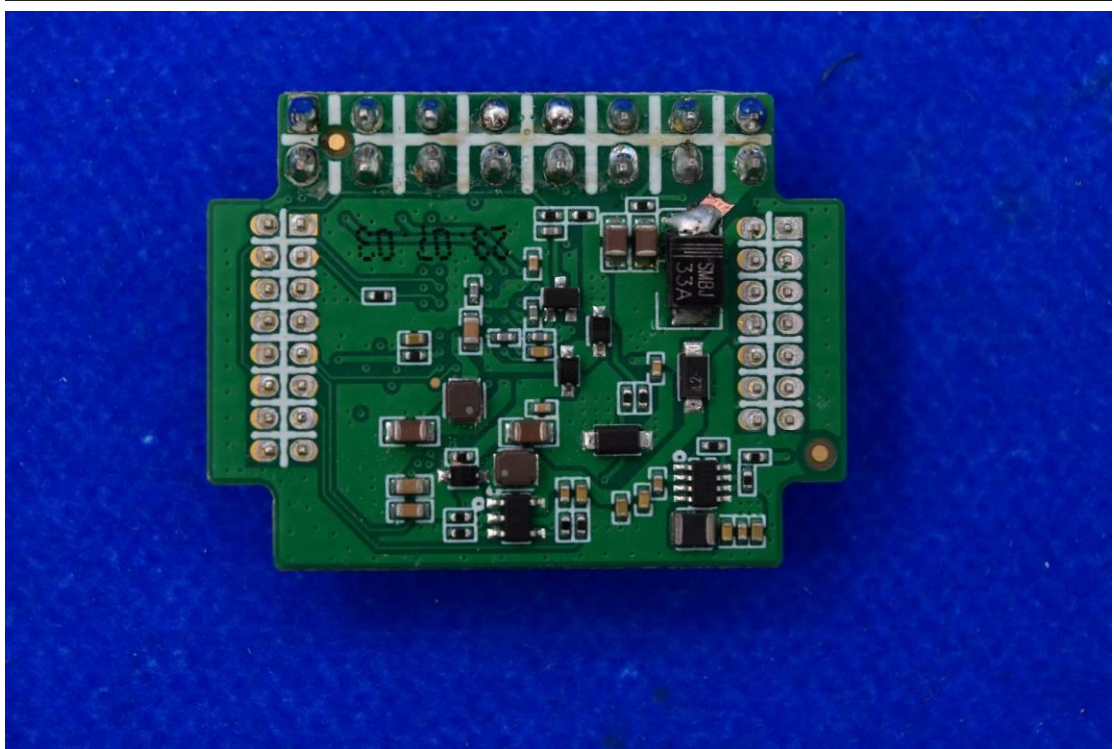

FCC ID: 2A14T-XDMOT

Internal Photos

1. EUT uncover view

## 2. Antenna view