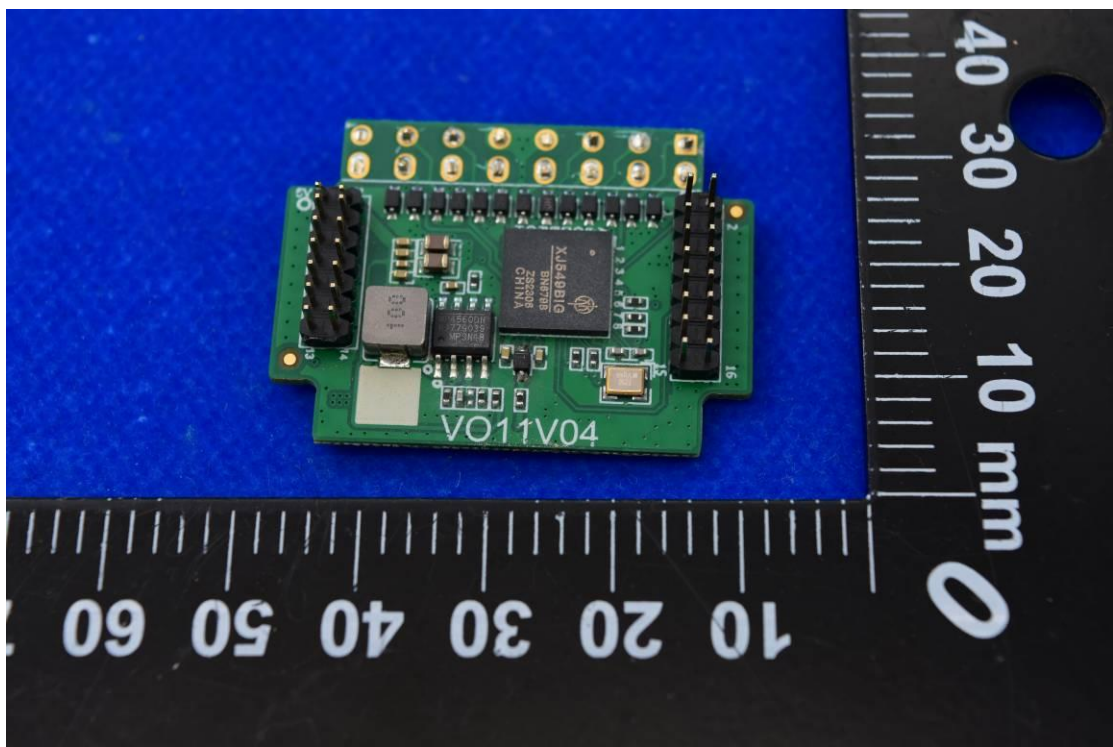

FCC ID: 2A14T-XDMOT

Internal Photos

1. EUT uncover view

## 2. Antenna view