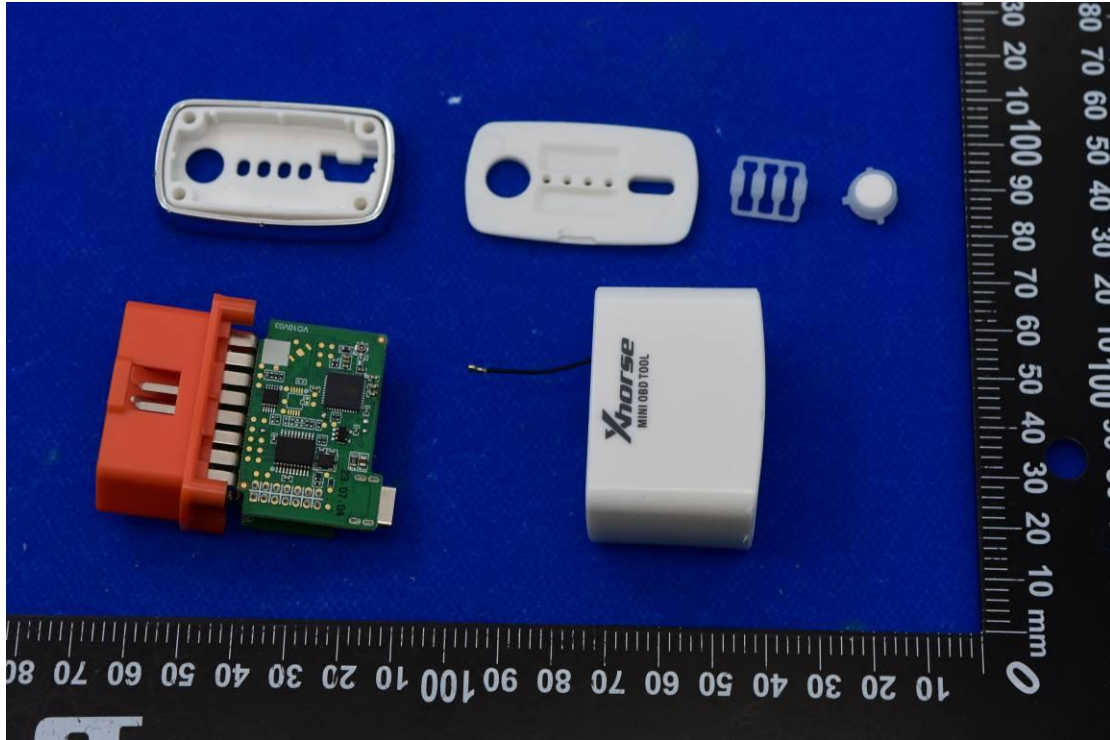

FCC ID: 2A14T-XDMOT

Internal Photos

1. EUT uncover view

## 2. Antenna view