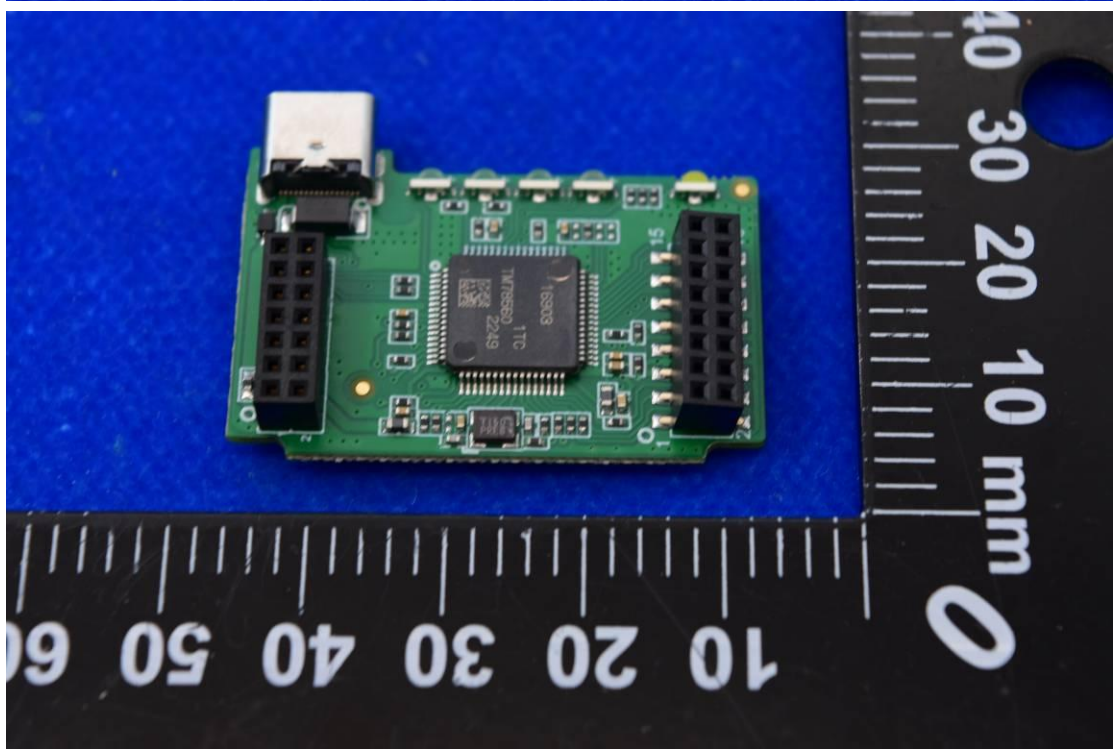

FCC ID: 2A14T-XDMOT

Internal Photos

1. EUT uncover view

## 2. Antenna view