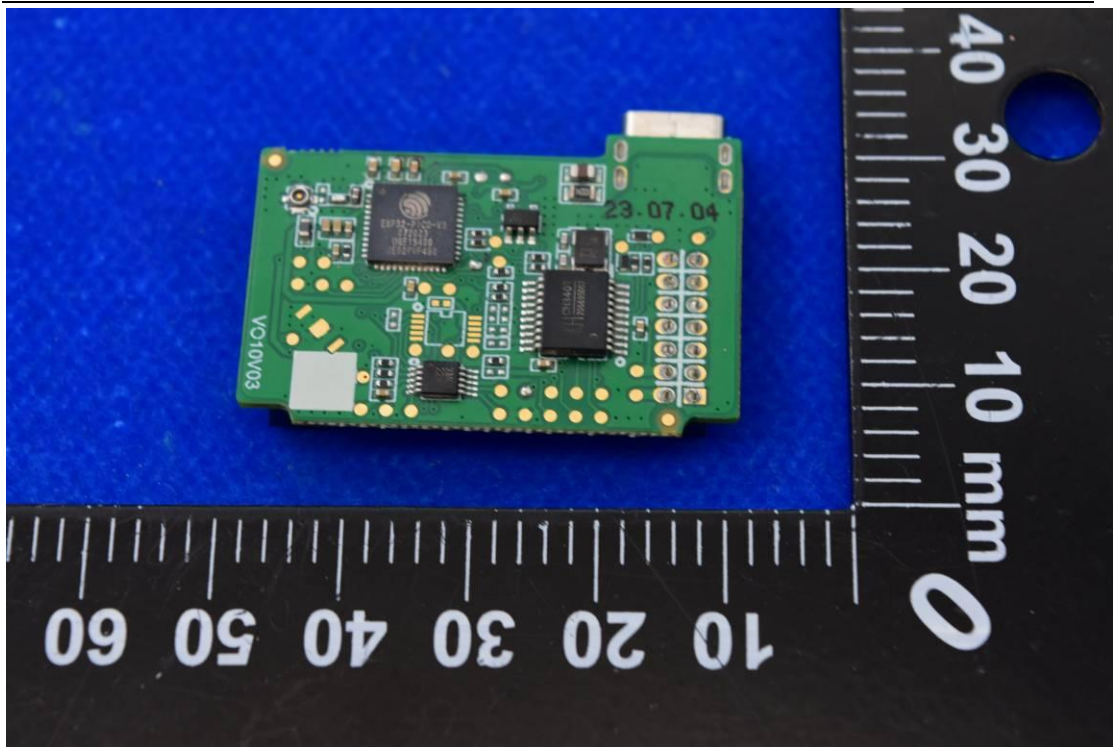

FCC ID: 2A14T-XDMOT

Internal Photos

1. EUT uncover view

## 2. Antenna view