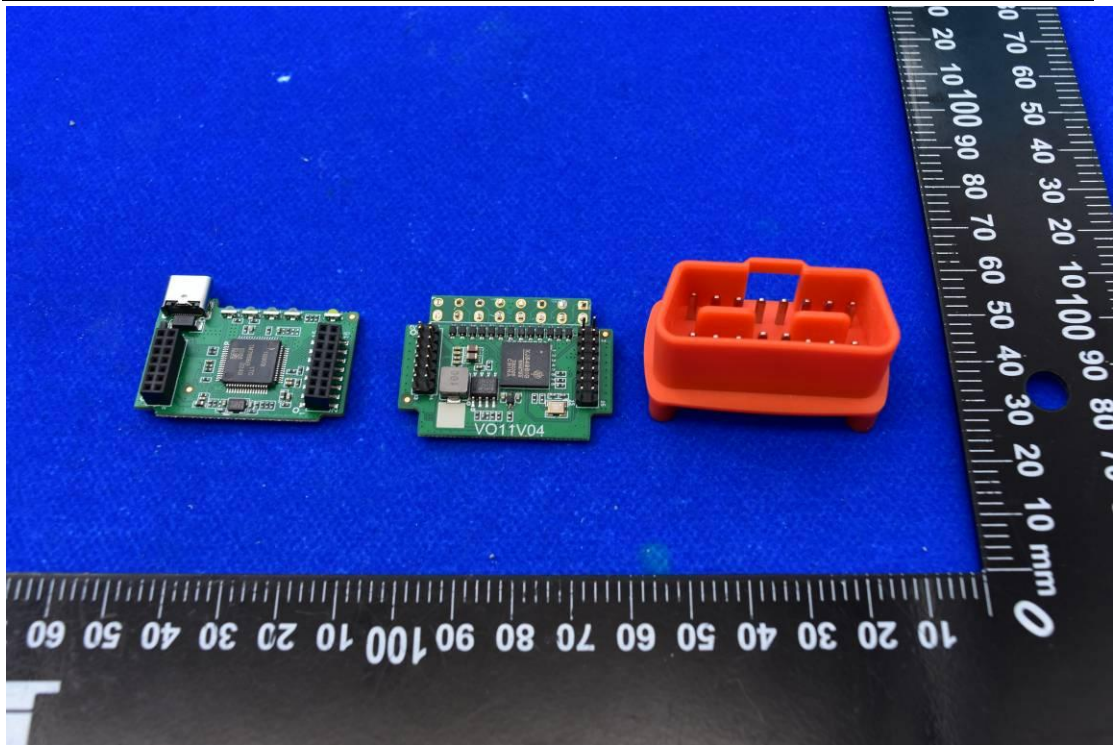

FCC ID: 2A14T-XDMOT

Internal Photos

1. EUT uncover view

## 2. Antenna view