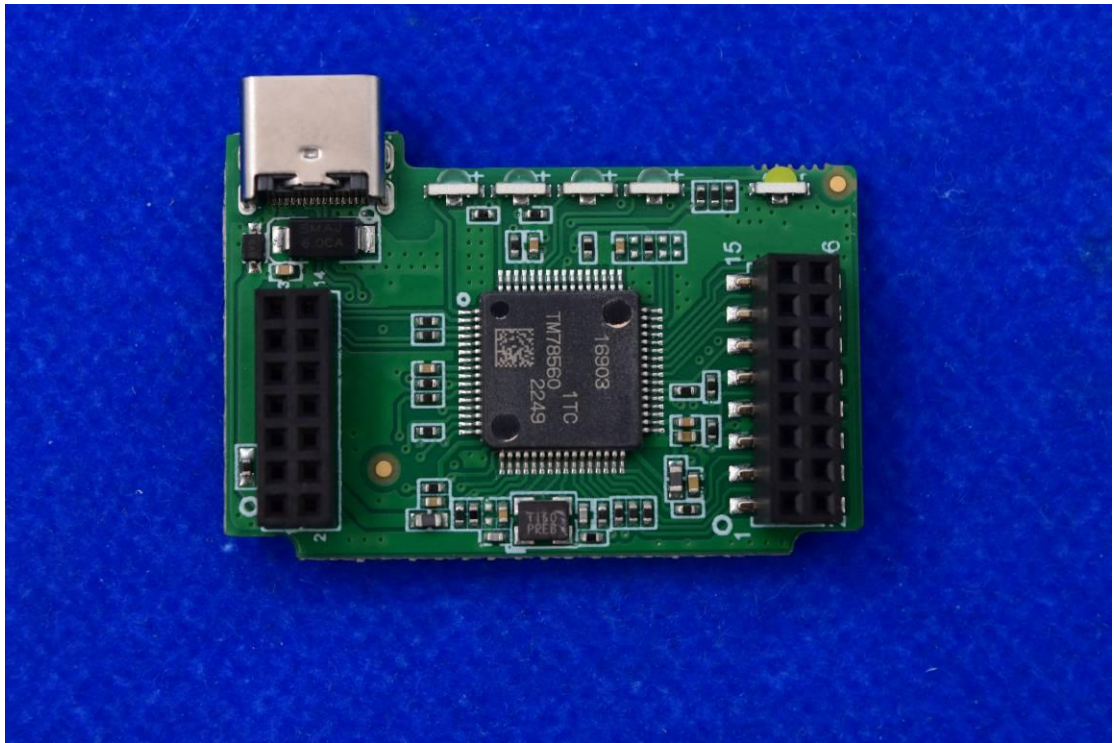

FCC ID: 2A14T-XDMOT

Internal Photos

1. EUT uncover view

## 2. Antenna view