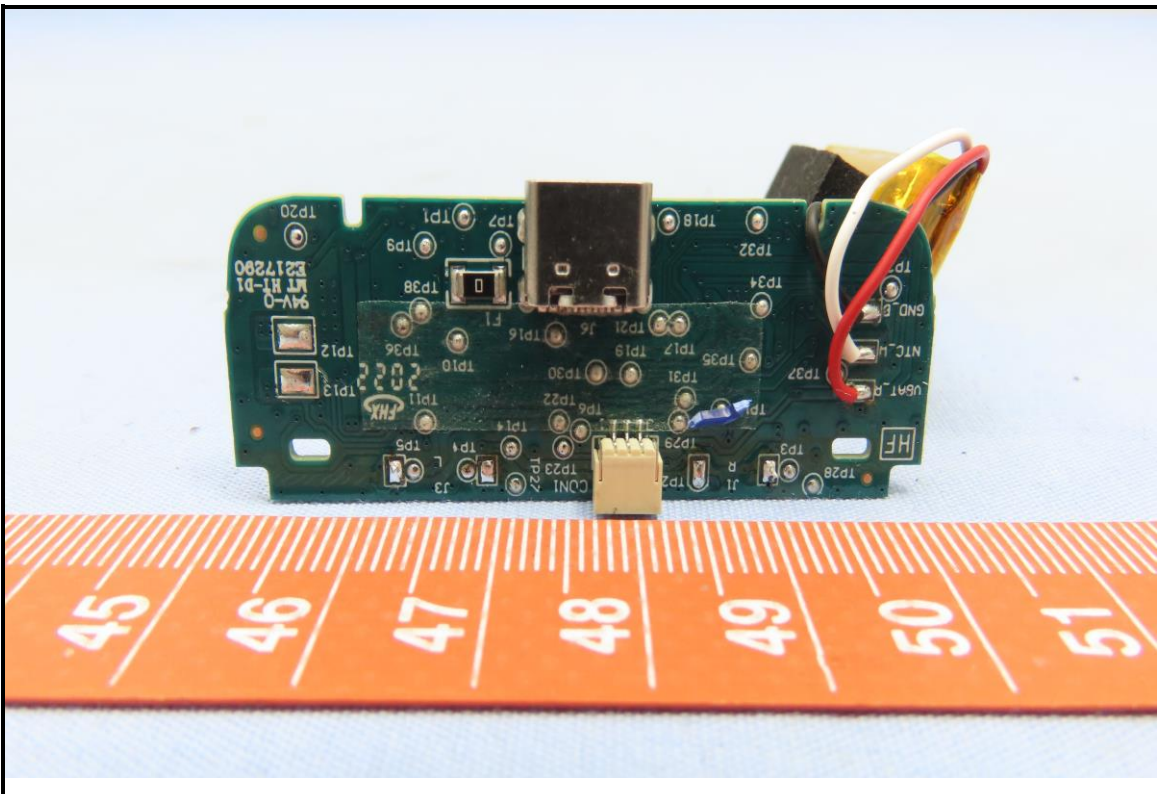

CONSTRUCTION PHOTOS OF EUT

Right Earbud

Left Earbud

Charging Case
(Brand: HYPERX / Model: T910000116850)

BUREAU VERITAS