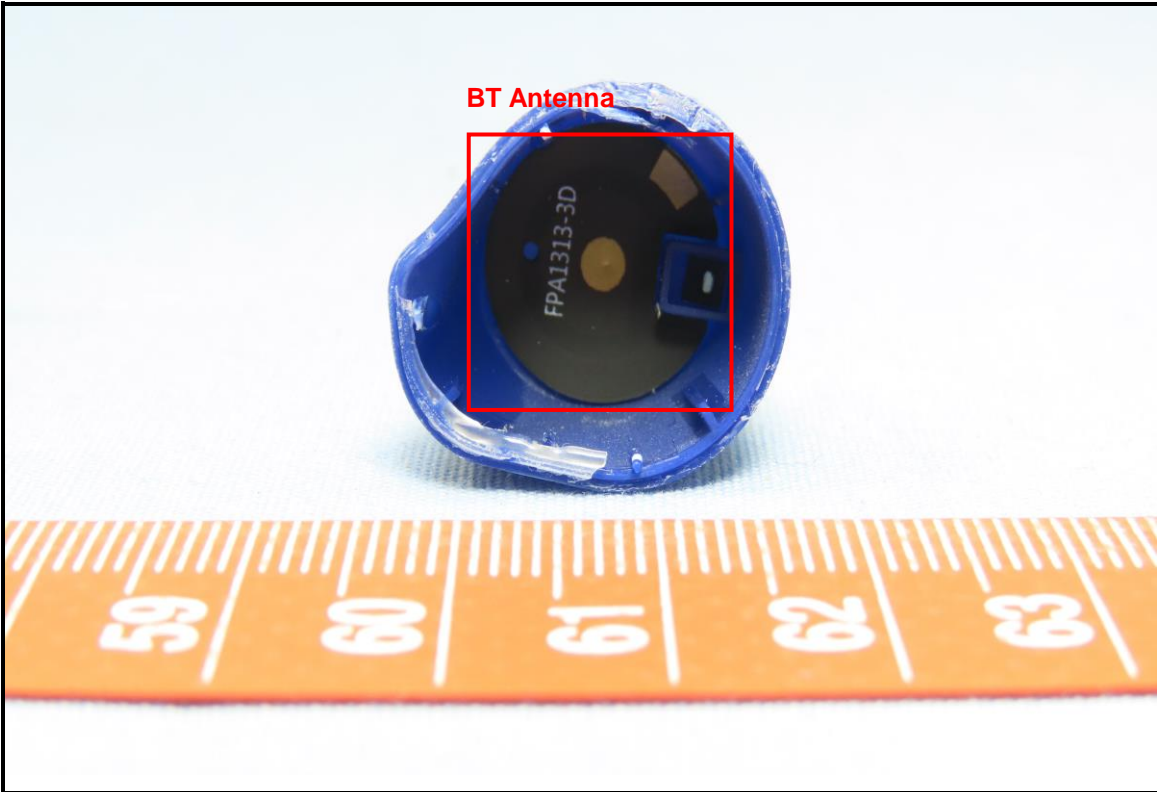

CONSTRUCTION PHOTOS OF EUT

Right Earbud

Left Earbud

Charging Case
(Brand: HYPERX / Model: T910000116850)

BUREAU VERITAS