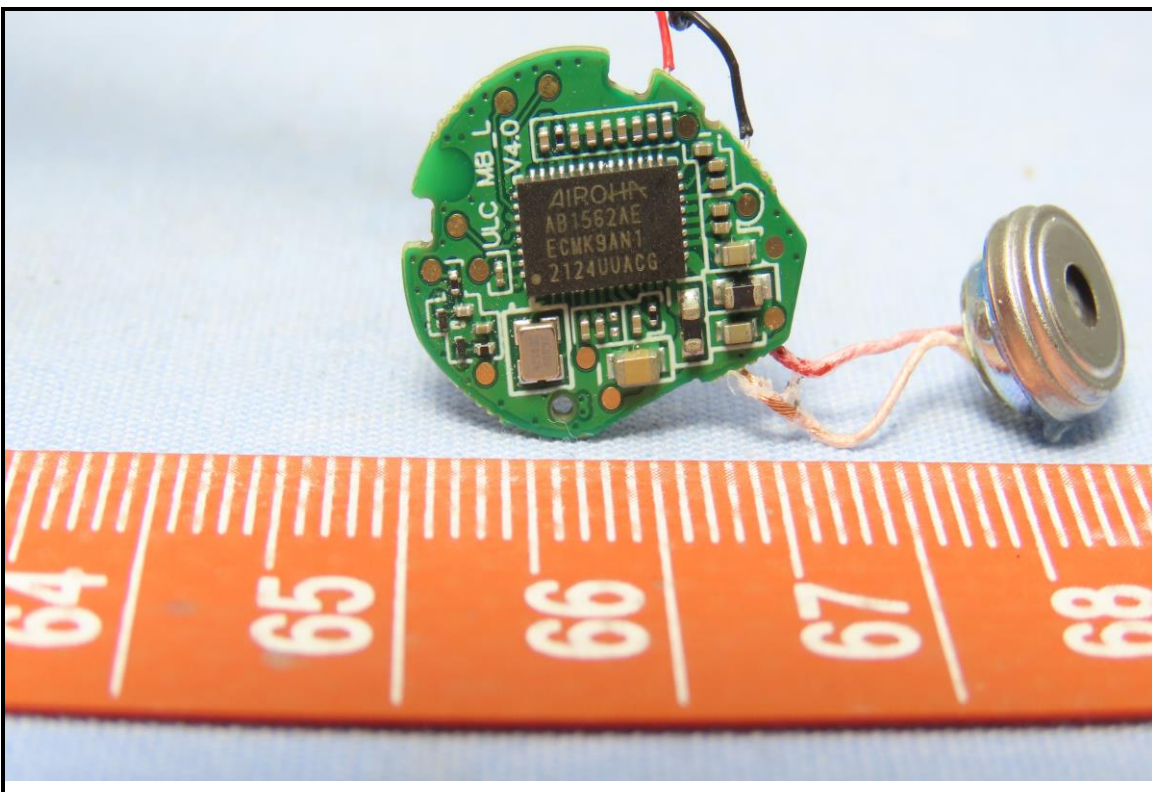

CONSTRUCTION PHOTOS OF EUT

Right Earbud

Left Earbud

Charging Case
(Brand: HYPERX / Model: T910000116850)

BUREAU VERITAS