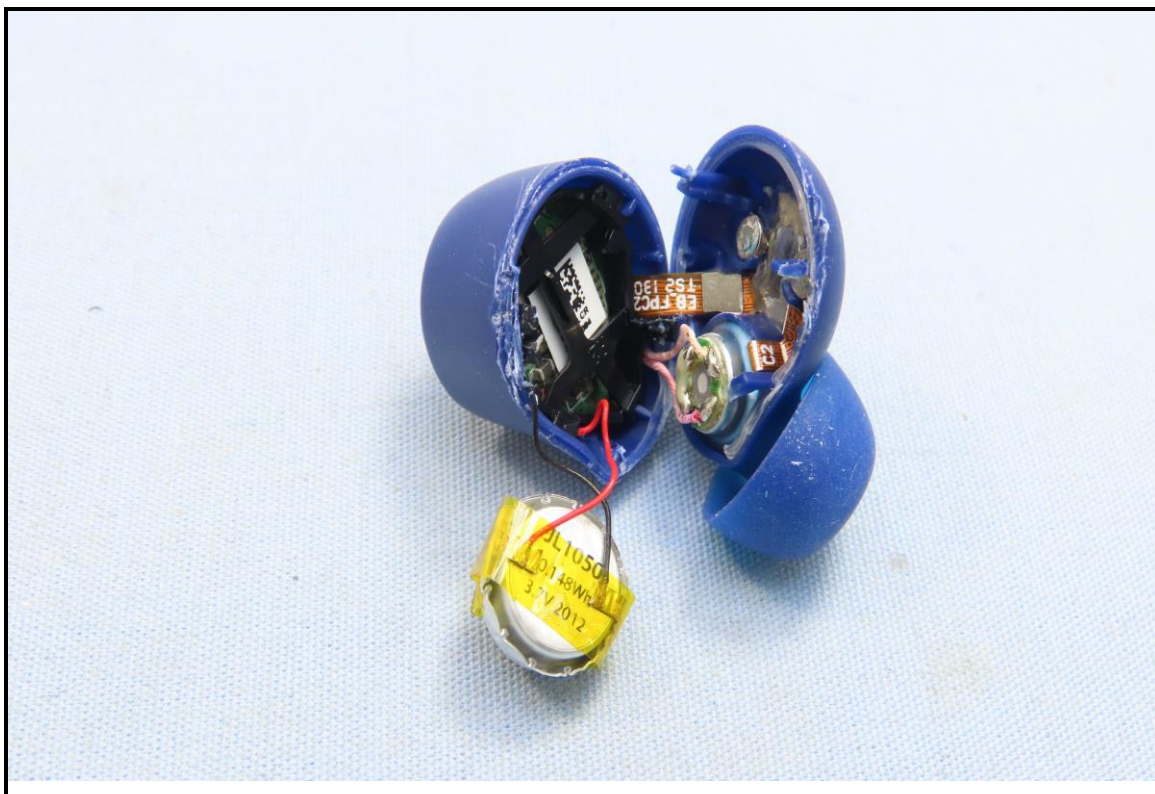

CONSTRUCTION PHOTOS OF EUT

Right Earbud

Left Earbud

Charging Case
(Brand: HYPERX / Model: T910000116850)

BUREAU VERITAS