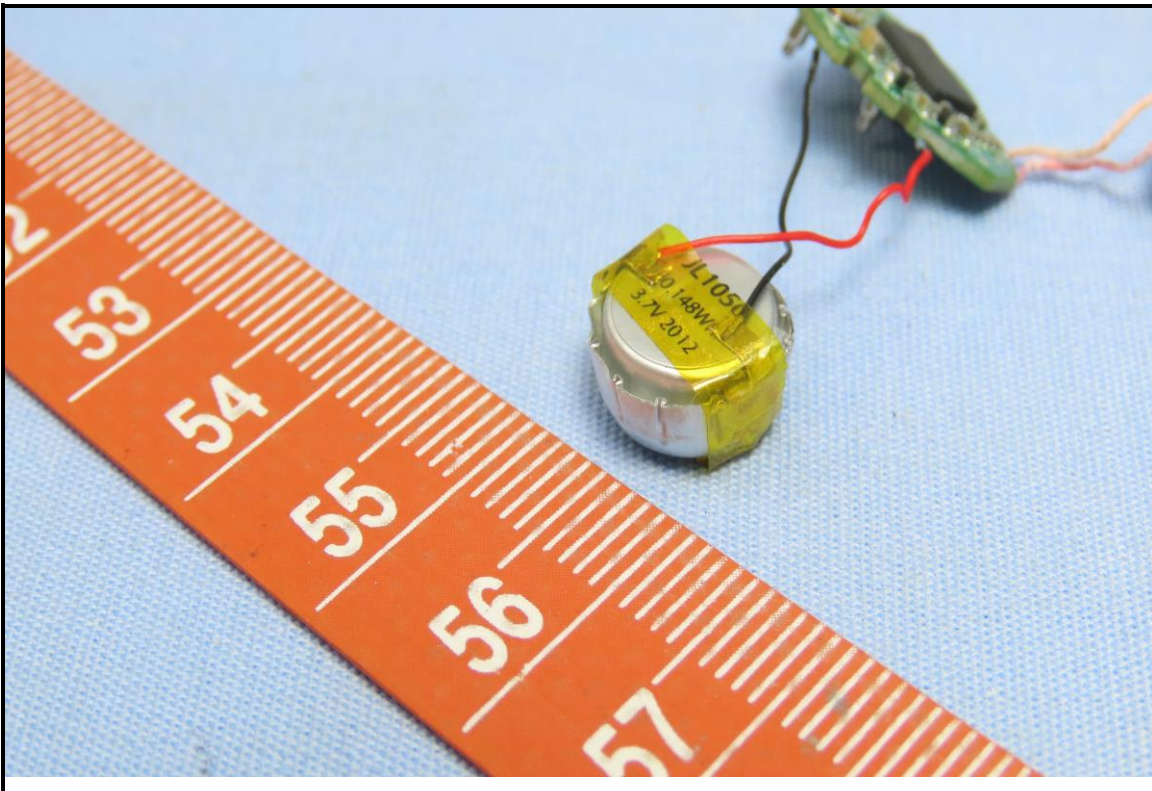

CONSTRUCTION PHOTOS OF EUT

Right Earbud

Left Earbud

Charging Case
(Brand: HYPERX / Model: T910000116850)

BUREAU VERITAS