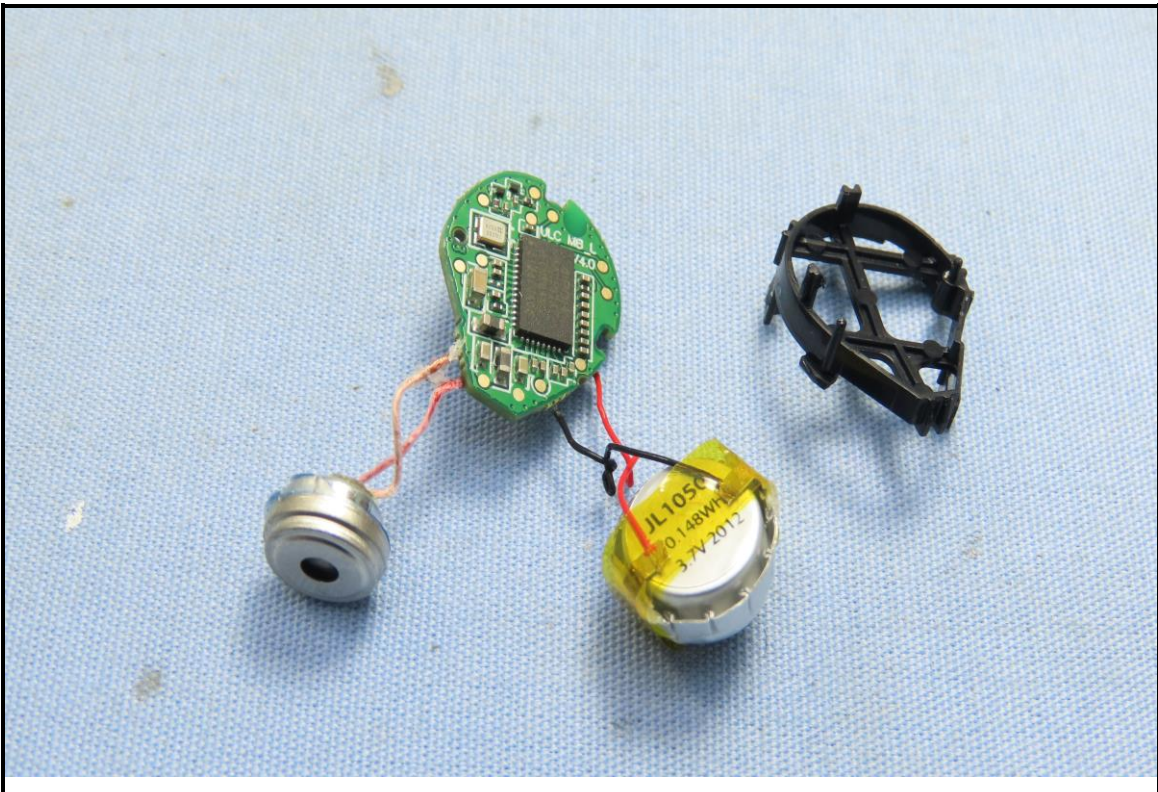

CONSTRUCTION PHOTOS OF EUT

Right Earbud

Left Earbud

Charging Case
(Brand: HYPERX / Model: T910000116850)

BUREAU VERITAS