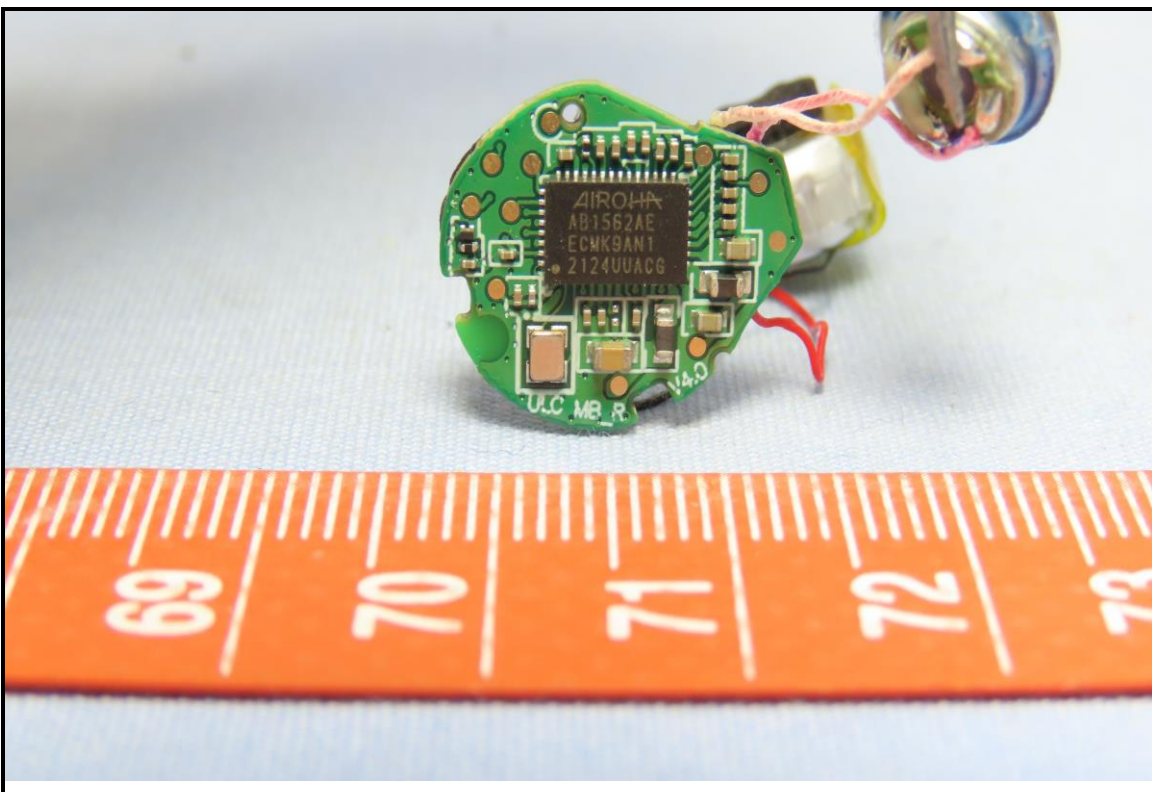

CONSTRUCTION PHOTOS OF EUT

Right Earbud

Left Earbud

Charging Case
(Brand: HYPERX / Model: T910000116850)

BUREAU VERITAS