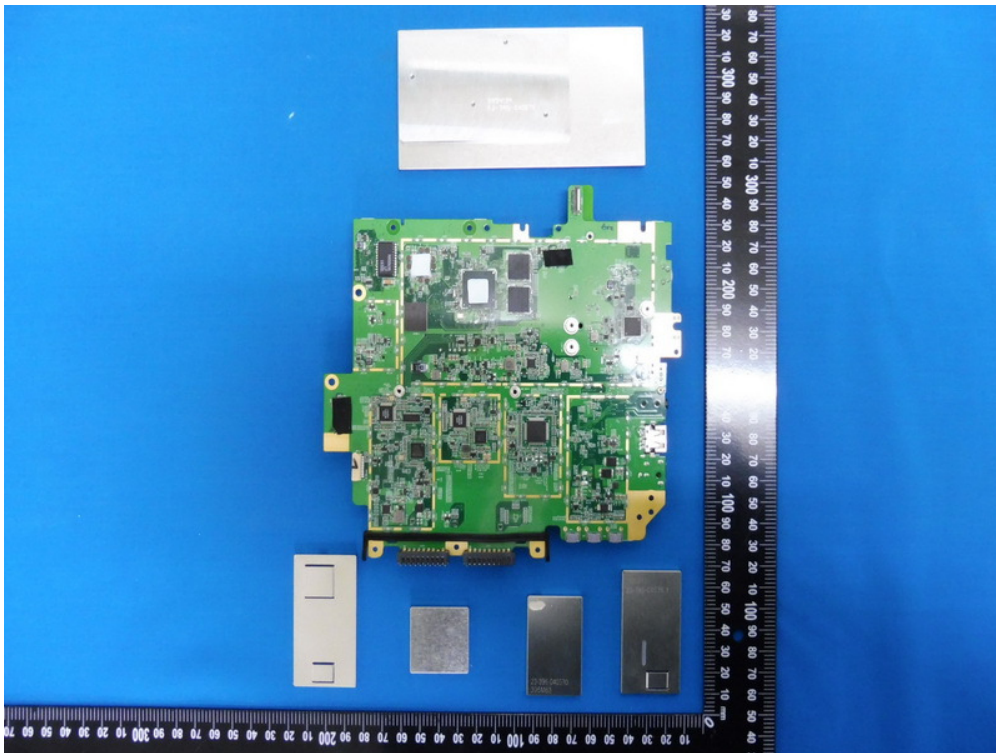

EUT INTERNAL PHOTOS

EUT UNCOVER View

EUT UNCOVER View

EUT Battery Top View

EUT Battery Top View

EUT BT& WiFi MAIN Antenna location View

EUT BT& WiFi MAIN Antenna Top View

EUT BT& WiFi MAIN Antenna Bottom View

EUT BT& WiFi AUX Antenna location View

EUT BT& WiFi AUX Antenna Top View

EUT BT& WiFi AUX Antenna Bottom View

EUT UNCOVER View

EUT UNCOVER View

EUT Main Board Top 1 View

EUT Main Board Bottom 1 View

EUT Main Board Top 2 View

EUT Main Board Bottom 2 View

EUT Main Board Top 3 View

EUT Main Board Top 3 View

EUT Block Top View

EUT Block Bottom View