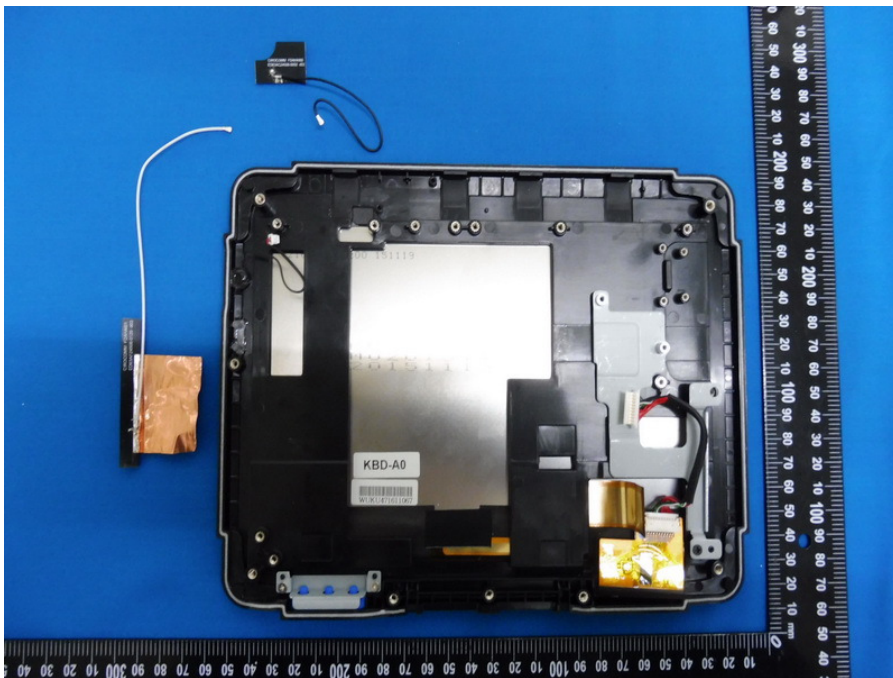

EUT INTERNAL PHOTOS

EUT UNCOVER View

EUT UNCOVER View

EUT Battery Top View

EUT Battery Top View

EUT BT& WiFi MAIN Antenna location View

EUT BT& WiFi MAIN Antenna Top View

EUT BT& WiFi MAIN Antenna Bottom View

EUT BT& WiFi AUX Antenna location View

EUT BT& WiFi AUX Antenna Top View

EUT BT& WiFi AUX Antenna Bottom View

EUT UNCOVER View

EUT UNCOVER View

EUT Main Board Top 1 View

EUT Main Board Bottom 1 View

EUT Main Board Top 2 View

EUT Main Board Bottom 2 View

EUT Main Board Top 3 View

EUT Main Board Top 3 View

EUT Block Top View

EUT Block Bottom View