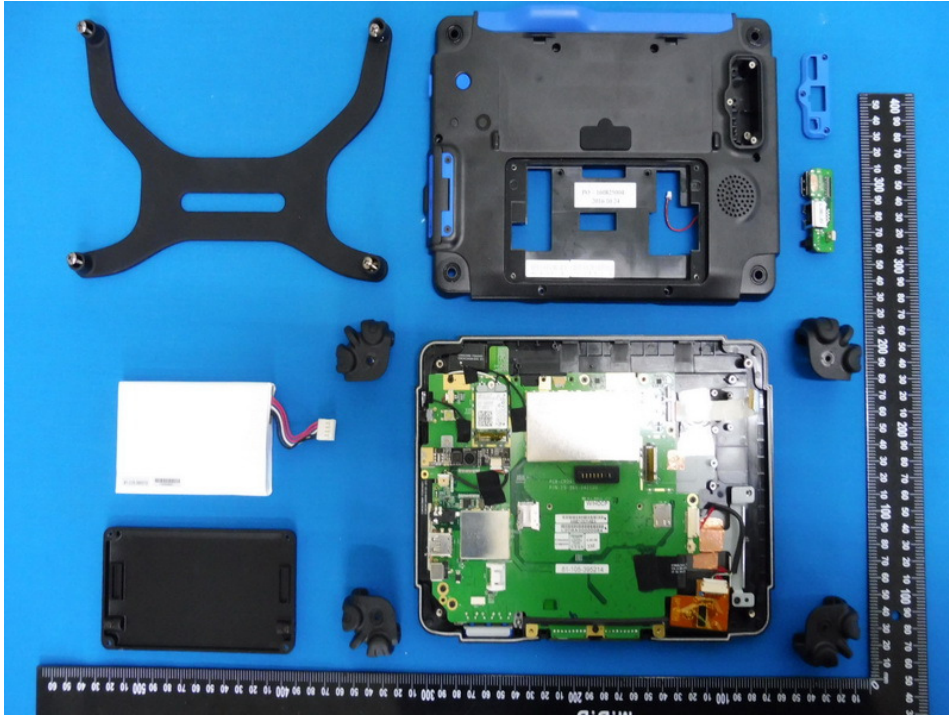

EUT INTERNAL PHOTOS

EUT UNCOVER View

EUT UNCOVER View

EUT Battery Top View

EUT Battery Top View

EUT BT& WiFi MAIN Antenna location View

EUT BT& WiFi MAIN Antenna Top View

EUT BT& WiFi MAIN Antenna Bottom View

EUT BT& WiFi AUX Antenna location View

EUT BT& WiFi AUX Antenna Top View

EUT BT& WiFi AUX Antenna Bottom View

EUT UNCOVER View

EUT UNCOVER View

EUT Main Board Top 1 View

EUT Main Board Bottom 1 View

EUT Main Board Top 2 View

EUT Main Board Bottom 2 View

EUT Main Board Top 3 View

EUT Main Board Top 3 View

EUT Block Top View

EUT Block Bottom View