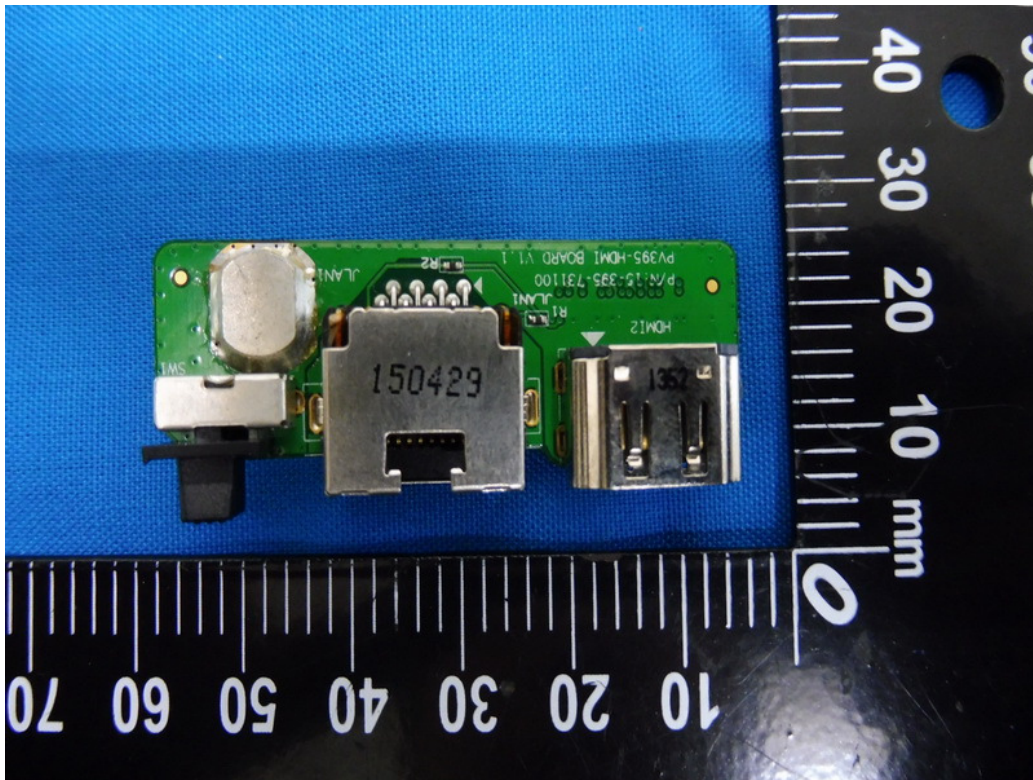

EUT INTERNAL PHOTOS

EUT UNCOVER View

EUT UNCOVER View

EUT Battery Top View

EUT Battery Top View

EUT BT& WiFi MAIN Antenna location View

EUT BT& WiFi MAIN Antenna Top View

EUT BT& WiFi MAIN Antenna Bottom View

EUT BT& WiFi AUX Antenna location View

EUT BT& WiFi AUX Antenna Top View

EUT BT& WiFi AUX Antenna Bottom View

EUT UNCOVER View

EUT UNCOVER View

EUT Main Board Top 1 View

EUT Main Board Bottom 1 View

EUT Main Board Top 2 View

EUT Main Board Bottom 2 View

EUT Main Board Top 3 View

EUT Main Board Top 3 View

EUT Block Top View

EUT Block Bottom View