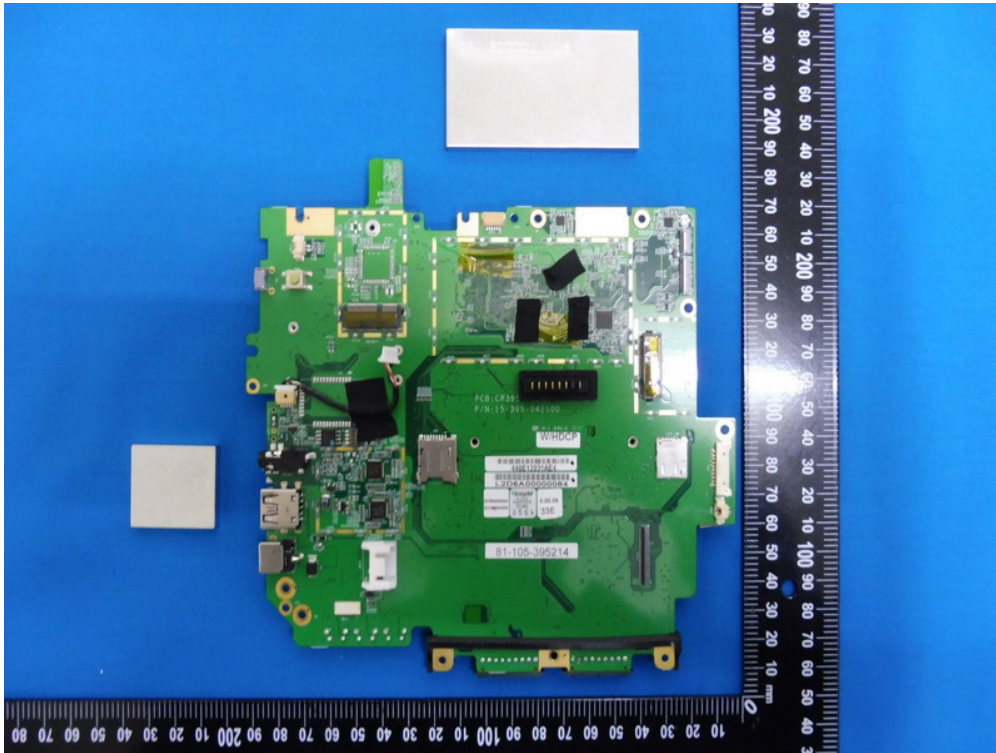

EUT INTERNAL PHOTOS

EUT UNCOVER View

EUT UNCOVER View

EUT Battery Top View

EUT Battery Top View

EUT BT& WiFi MAIN Antenna location View

EUT BT& WiFi MAIN Antenna Top View

EUT BT& WiFi MAIN Antenna Bottom View

EUT BT& WiFi AUX Antenna location View

EUT BT& WiFi AUX Antenna Top View

EUT BT& WiFi AUX Antenna Bottom View

EUT UNCOVER View

EUT UNCOVER View

EUT Main Board Top 1 View

EUT Main Board Bottom 1 View

EUT Main Board Top 2 View

EUT Main Board Bottom 2 View

EUT Main Board Top 3 View

EUT Main Board Top 3 View

EUT Block Top View

EUT Block Bottom View