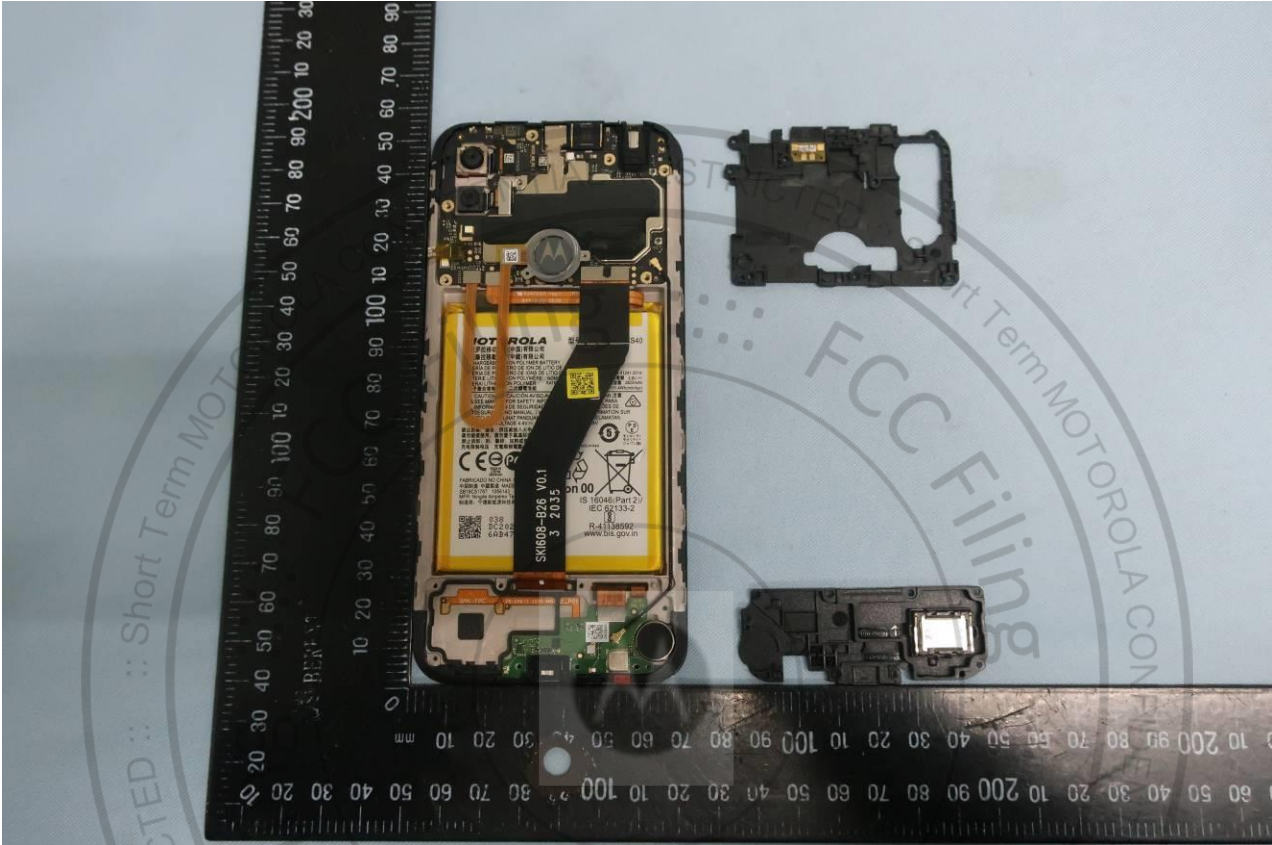

### 3. Internal Photograph of EUT

Brand Name: Motorola / Model Name: XT2053-5

Brand Name: Motorola / Model Name: XT2053-5

Brand Name: Motorola / Model Name: XT2053-5

Brand Name: Motorola / Model Name: XT2053-5

Brand Name: Motorola / Model Name: XT2053-5

Brand Name: Motorola / Model Name: XT2053-5

Brand Name: Motorola / Model Name: XT2053-5

Brand Name: Motorola / Model Name: XT2053-5

Brand Name: Motorola / Model Name: XT2053-5