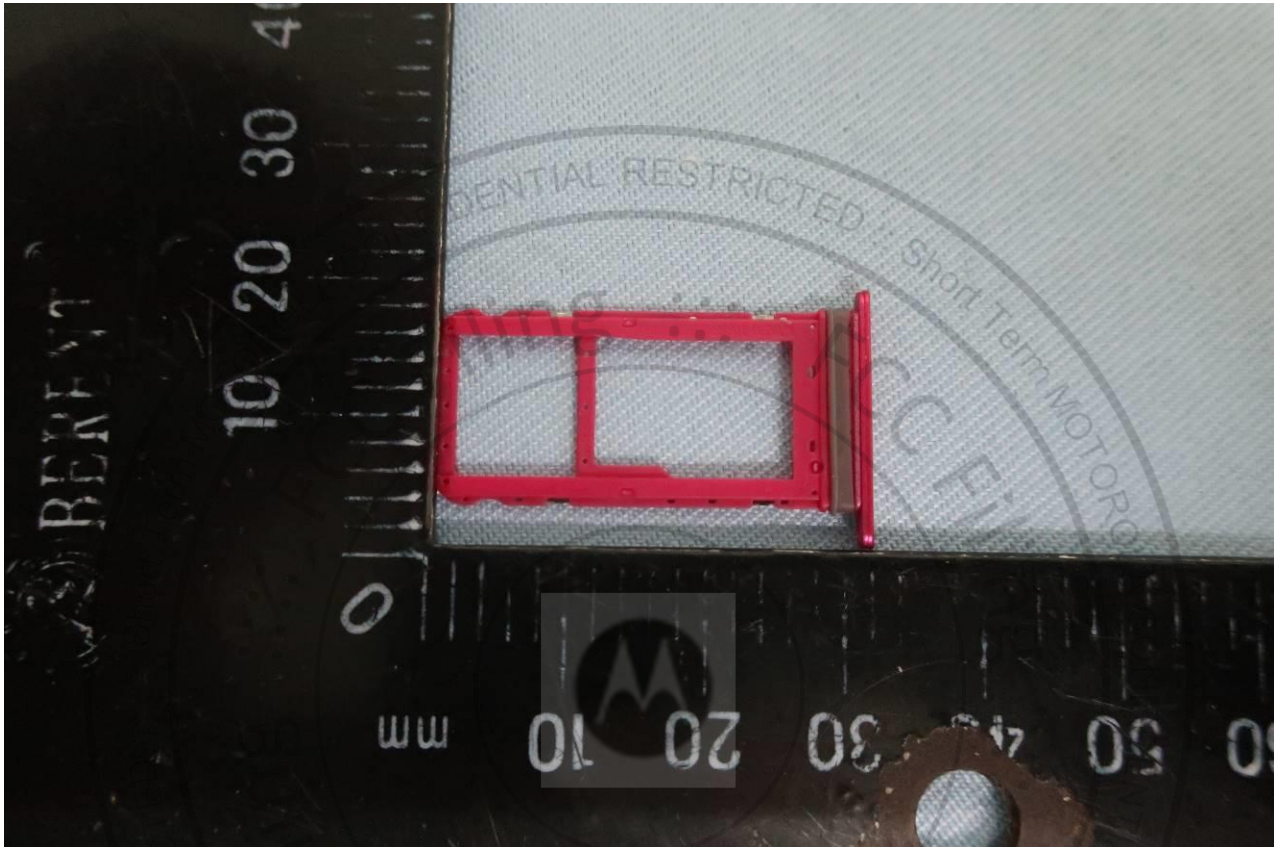

### 3. Internal Photograph of EUT

Brand Name: Motorola / Model Name: XT2053-5

Brand Name: Motorola / Model Name: XT2053-5

Brand Name: Motorola / Model Name: XT2053-5

Brand Name: Motorola / Model Name: XT2053-5