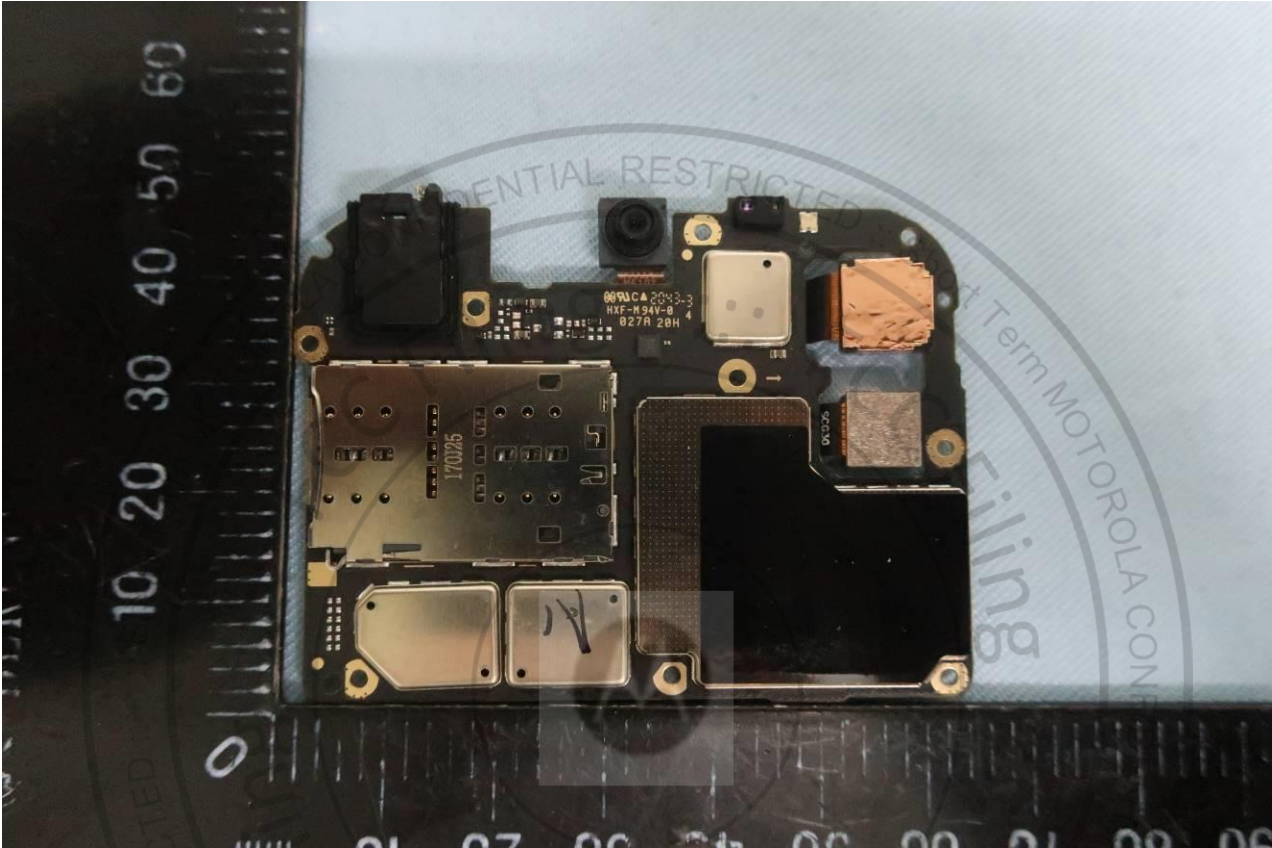

### 3. Internal Photograph of EUT

Brand Name: Motorola / Model Name: XT2053-5

Brand Name: Motorola / Model Name: XT2053-5

Brand Name: Motorola / Model Name: XT2053-5

Brand Name: Motorola / Model Name: XT2053-5

Brand Name: Motorola / Model Name: XT2053-5

Brand Name: Motorola / Model Name: XT2053-5

Brand Name: Motorola / Model Name: XT2053-5

Brand Name: Motorola / Model Name: XT2053-5

Brand Name: Motorola / Model Name: XT2053-5