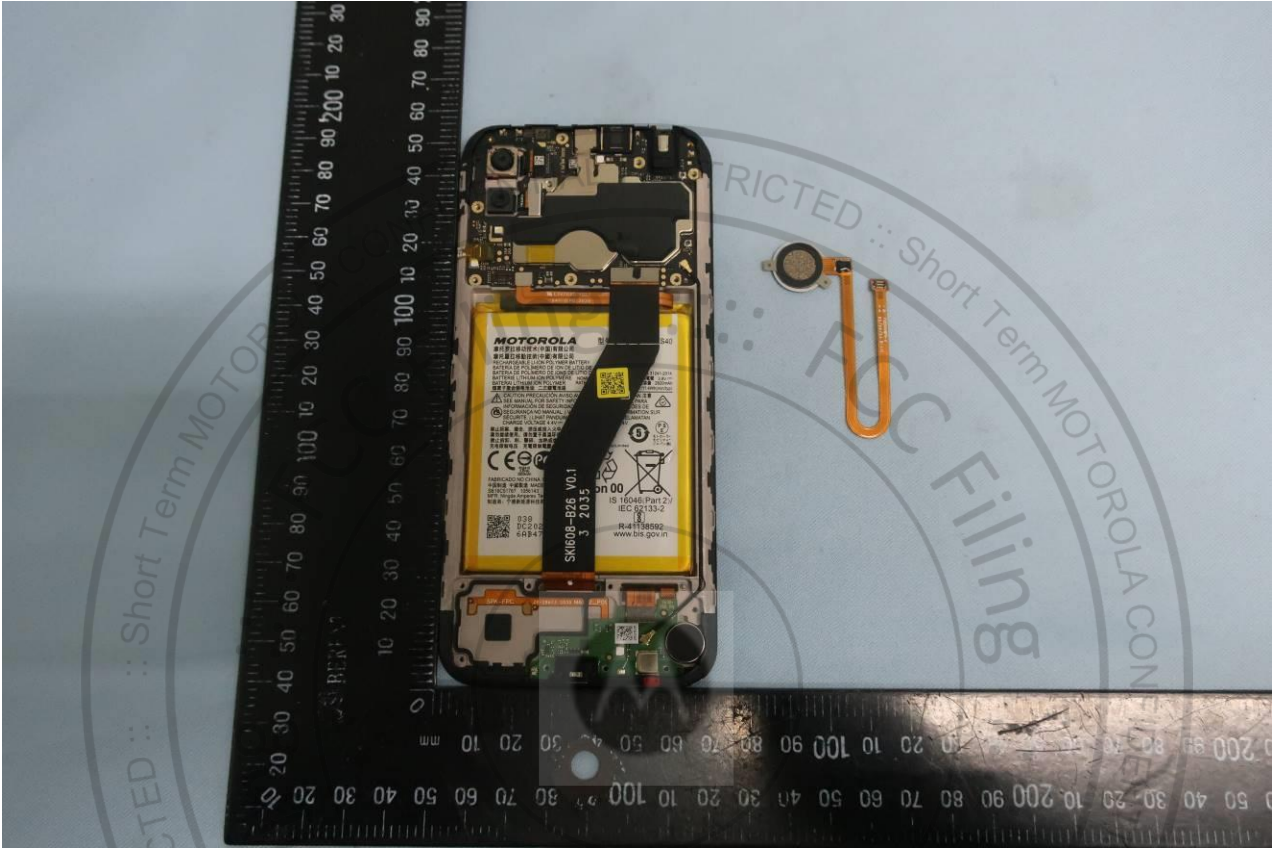

### 3. Internal Photograph of EUT

Brand Name: Motorola / Model Name: XT2053-5

Brand Name: Motorola / Model Name: XT2053-5

Brand Name: Motorola / Model Name: XT2053-5

Brand Name: Motorola / Model Name: XT2053-5

Brand Name: Motorola / Model Name: XT2053-5

Brand Name: Motorola / Model Name: XT2053-5

Brand Name: Motorola / Model Name: XT2053-5

Brand Name: Motorola / Model Name: XT2053-5

Brand Name: Motorola / Model Name: XT2053-5