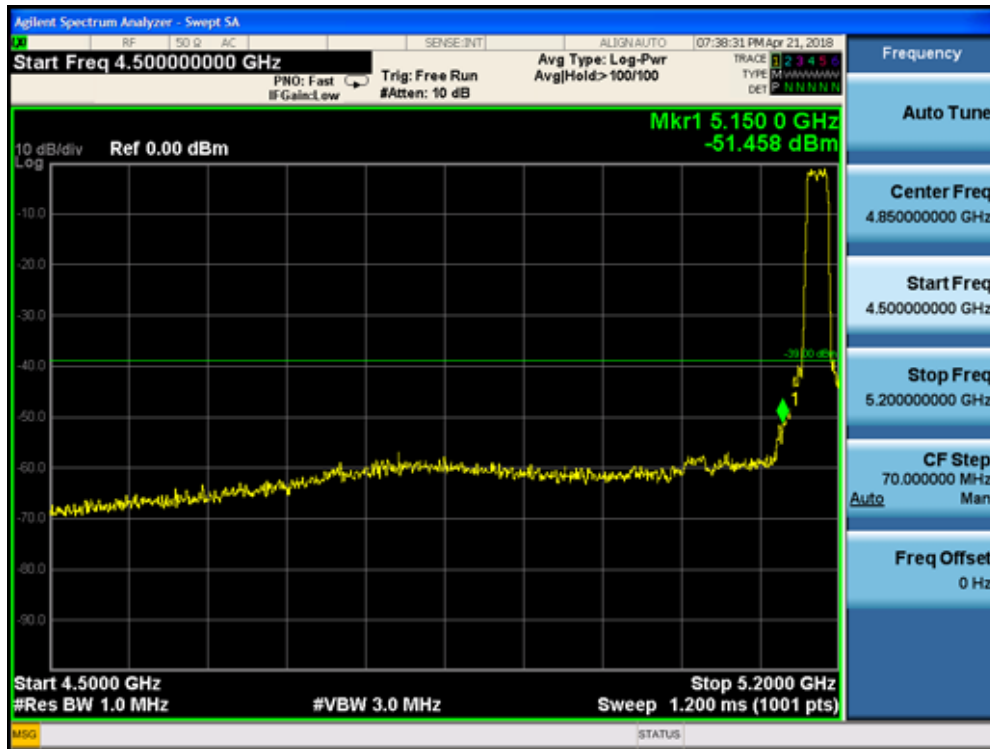

5180MHz by 802.11ac(20MHz):