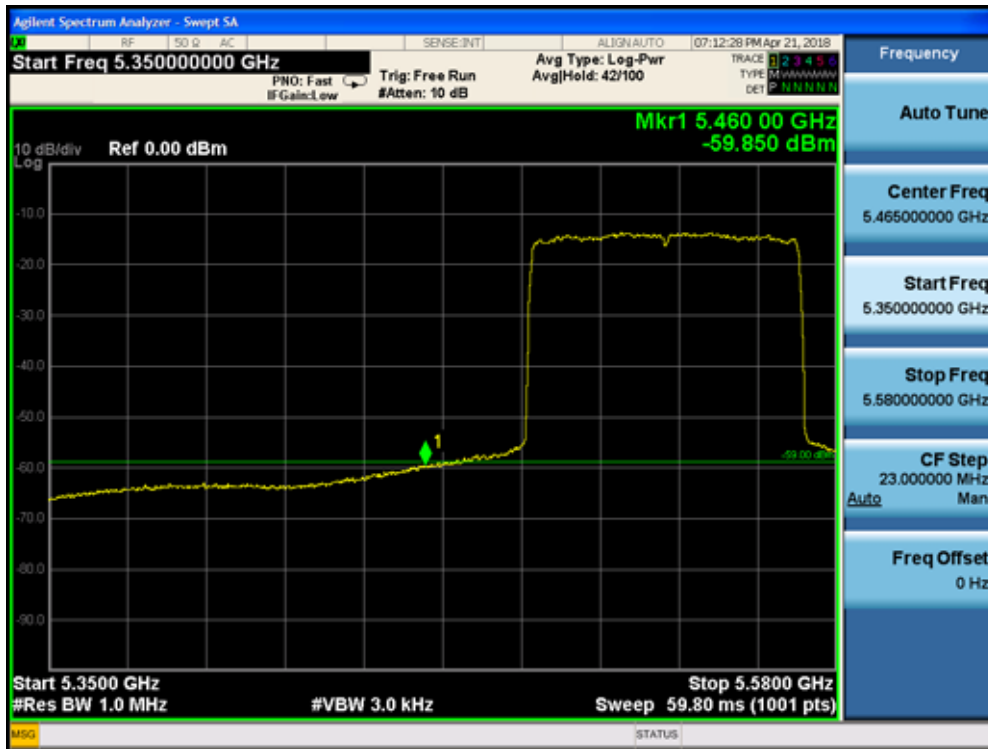

5530MHz by 802.11ax(80MHz)