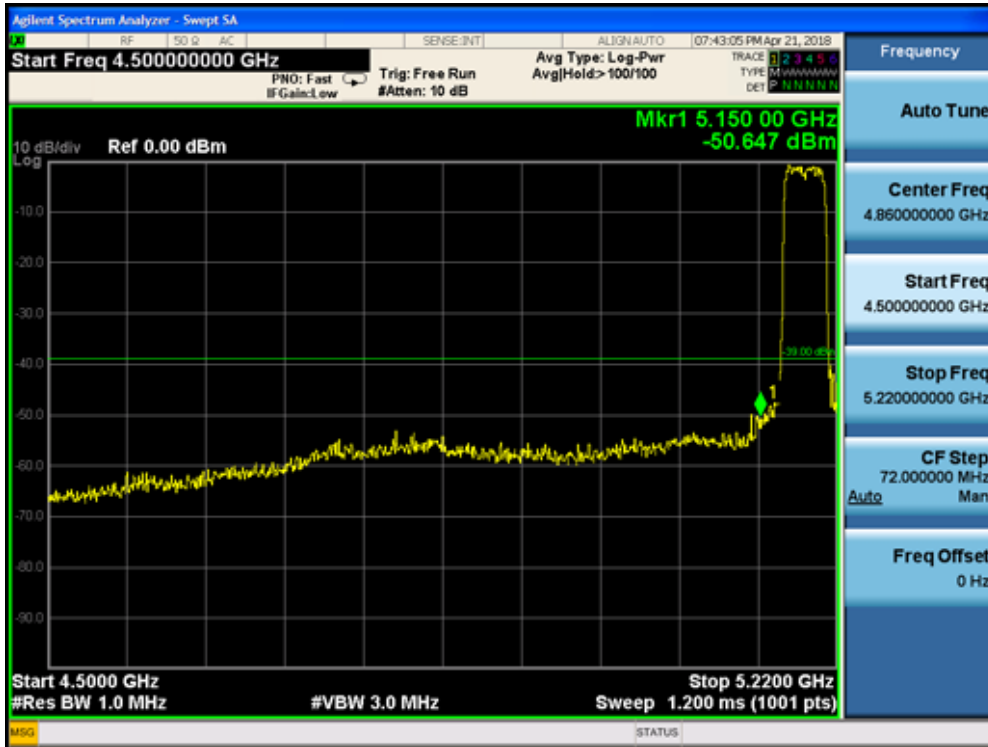

5745MHz by 802.11n(20MHz):

5785MHz by 802.11n(20MHz):

5825MHz by 802.11n(20MHz):

5190MHz by 802.11n(40MHz):

5310MHz by 802.11n(40MHz):

5510MHz by 802.11n(40MHz):

5755MHz by 802.11n(40MHz):

5795MHz by 802.11n(40MHz):