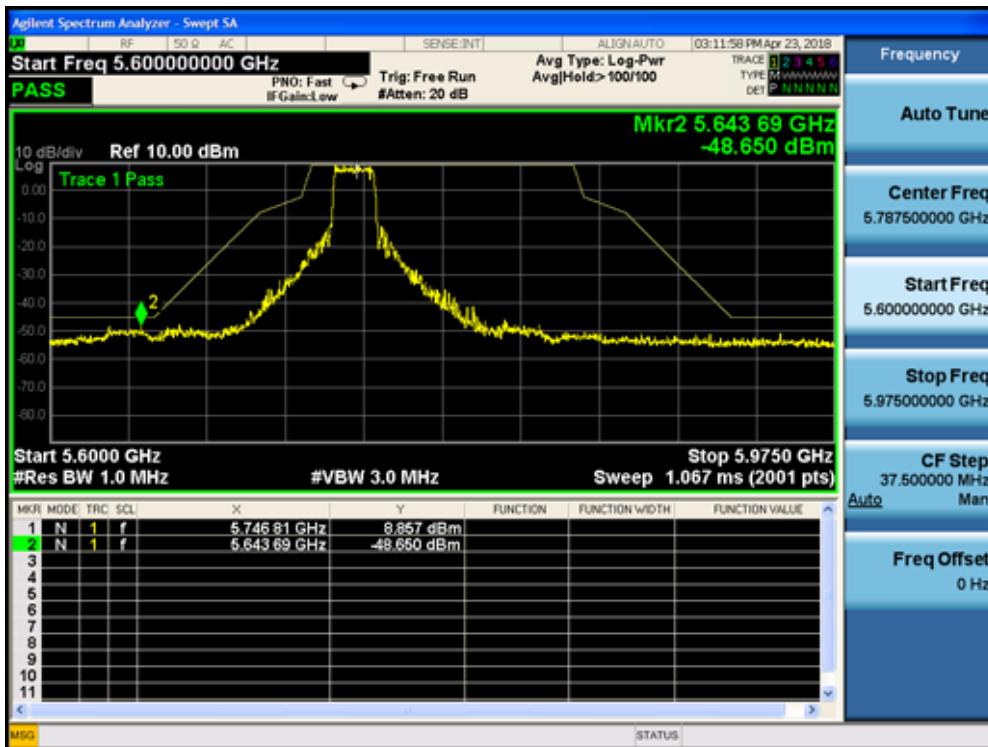

5745MHz by 802.11ax(20MHz):