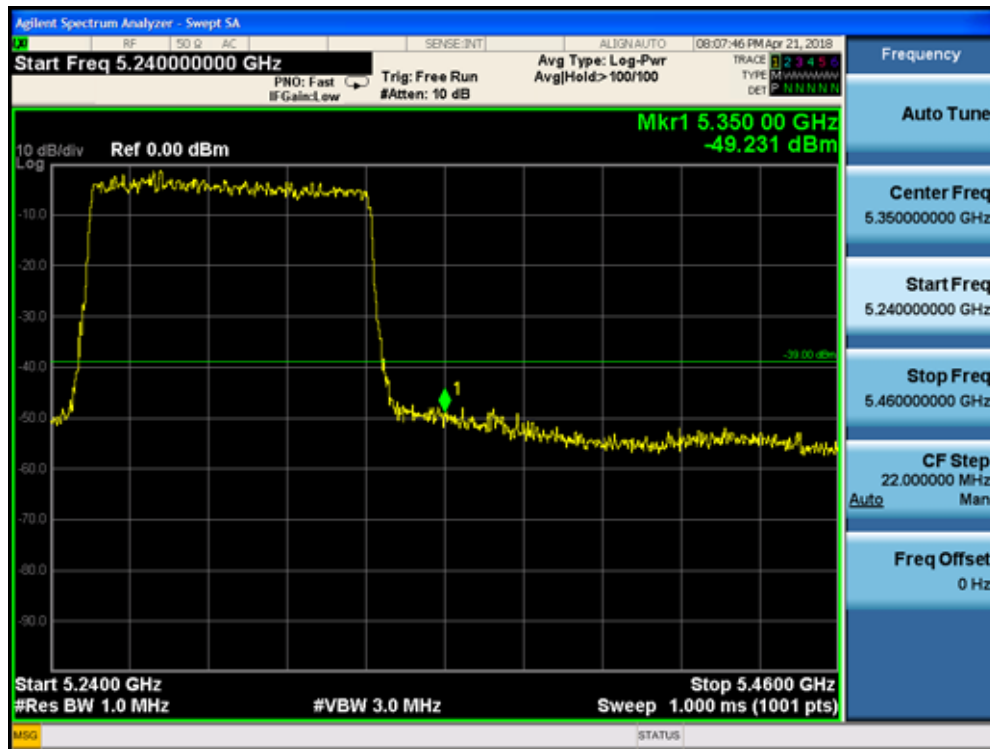

5755MHz by 802.11ax(40MHz):

5795MHz by 802.11ax(40MHz):

5210MHz by 802.11ax(80MHz):

5290MHz by 802.11ax(80MHz):

5530MHz by 802.11ax(80MHz):

5775MHz by 802.11ax(80MHz):

5250MHz by 802.11ax(160MHz):

5570MHz by 802.11ax(160MHz)