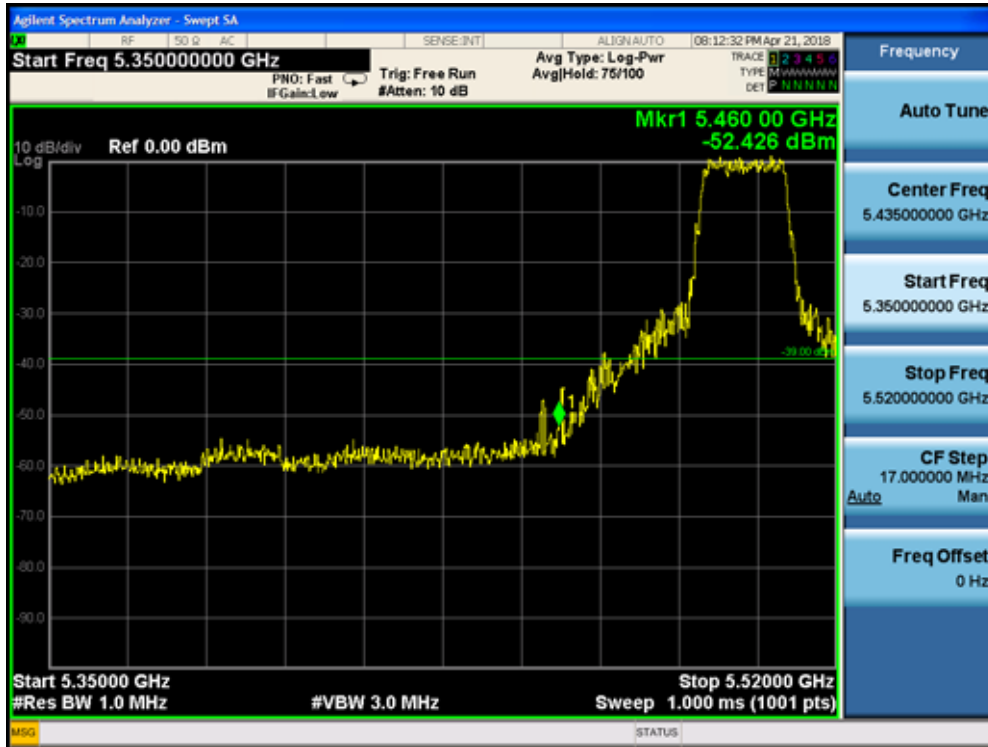

5745MHz by 802.11n(20MHz):

5785MHz by 802.11n(20MHz):

5825MHz by 802.11n(20MHz):

5190MHz by 802.11n(40MHz):

5310MHz by 802.11n(40MHz):

5510MHz by 802.11n(40MHz):

5755MHz by 802.11n(40MHz):

5795MHz by 802.11n(40MHz):

5180MHz by 802.11ac(20MHz):

5320MHz by 802.11ac(20MHz):

5500MHz by 802.11ac(20MHz):

5745MHz by 802.11ac(20MHz):

5785MHz by 802.11ac(20MHz):

5825MHz by 802.11ac(20MHz):

5190MHz by 802.11ac(40MHz):

5310MHz by 802.11ac(40MHz):