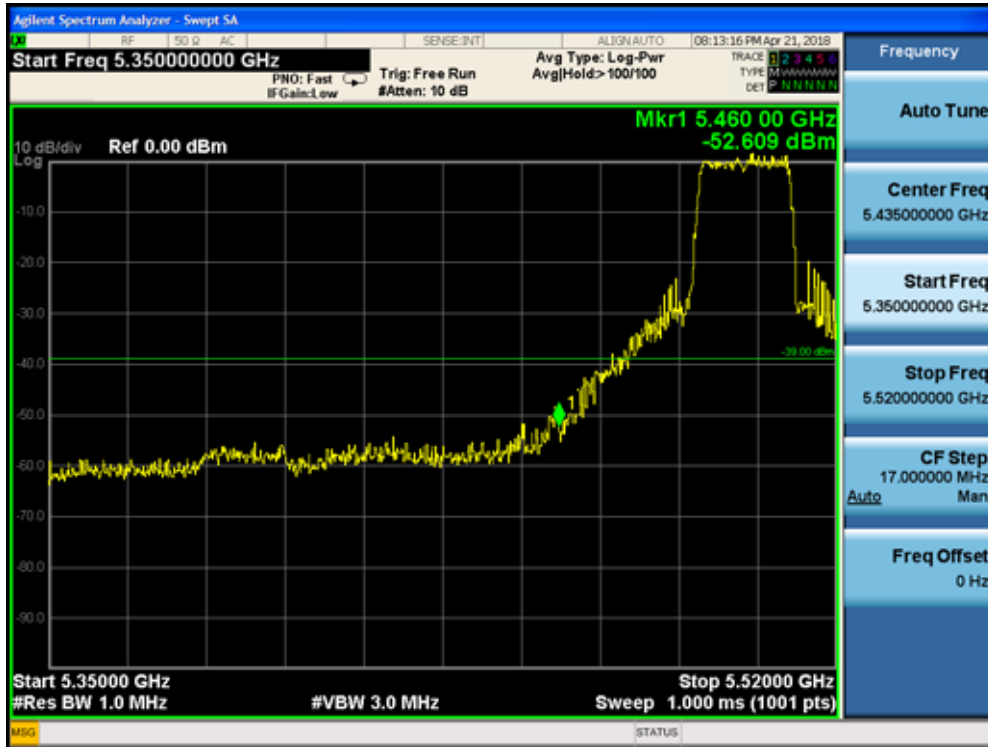

5500MHz by 802.11ax(20MHz):