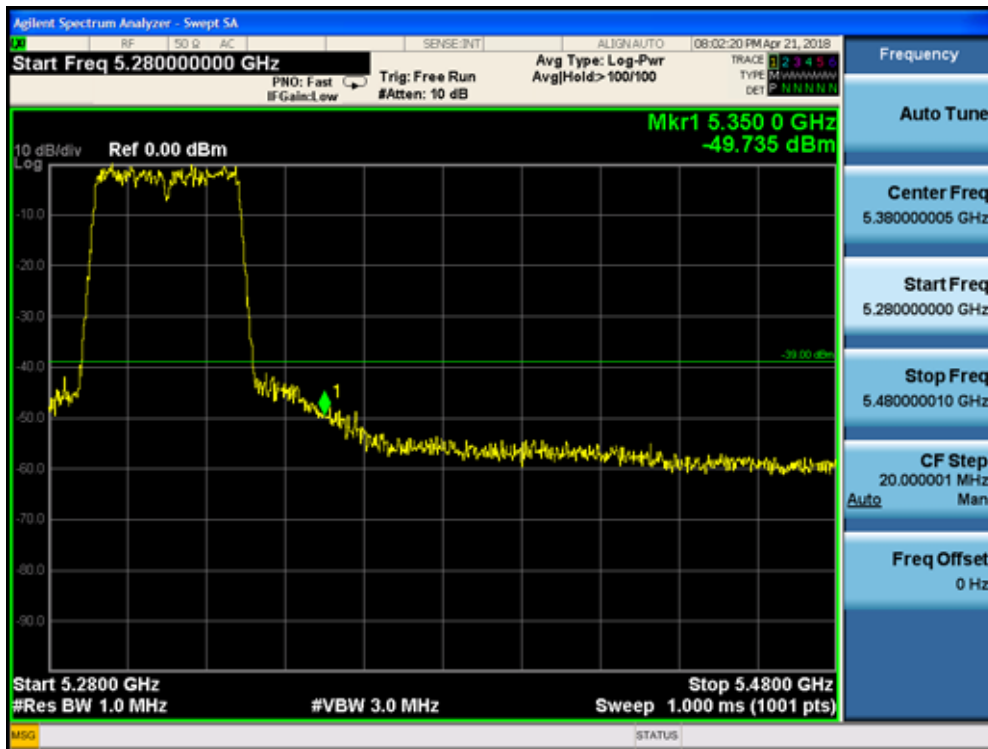

5745MHz by 802.11n(20MHz):

5785MHz by 802.11n(20MHz):

5825MHz by 802.11n(20MHz):

5190MHz by 802.11n(40MHz):

5310MHz by 802.11n(40MHz):

5510MHz by 802.11n(40MHz):

5755MHz by 802.11n(40MHz):

5795MHz by 802.11n(40MHz):