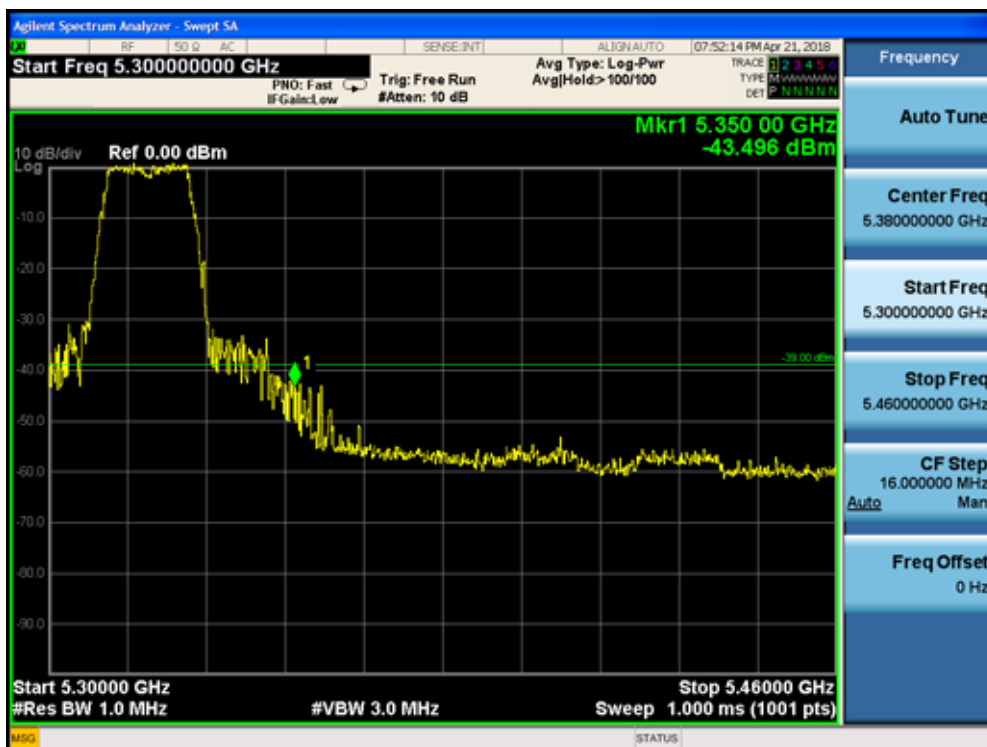

5320MHz by 802.11a: