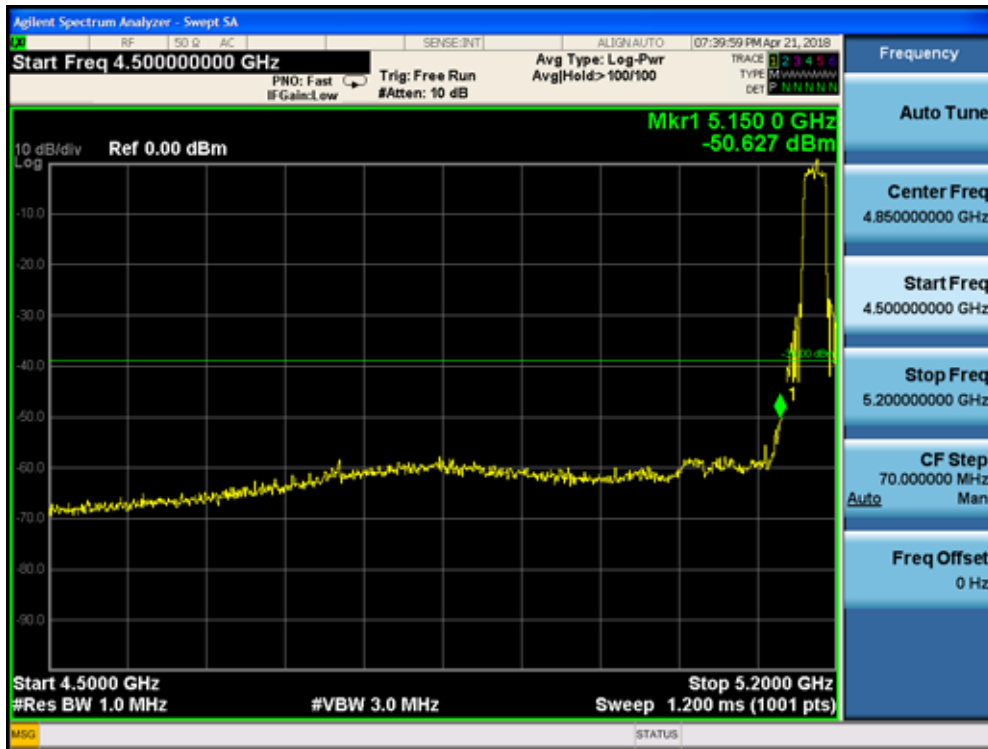

5510MHz by 802.11ac(40MHz):

5755MHz by 802.11ac(40MHz):

5795MHz by 802.11ac(40MHz):

5210MHz by 802.11ac(80MHz):

5290MHz by 802.11ac(80MHz):

5530MHz by 802.11ac(80MHz):

5775MHz by 802.11ac(80MHz):

5180MHz by 802.11ax(20MHz):