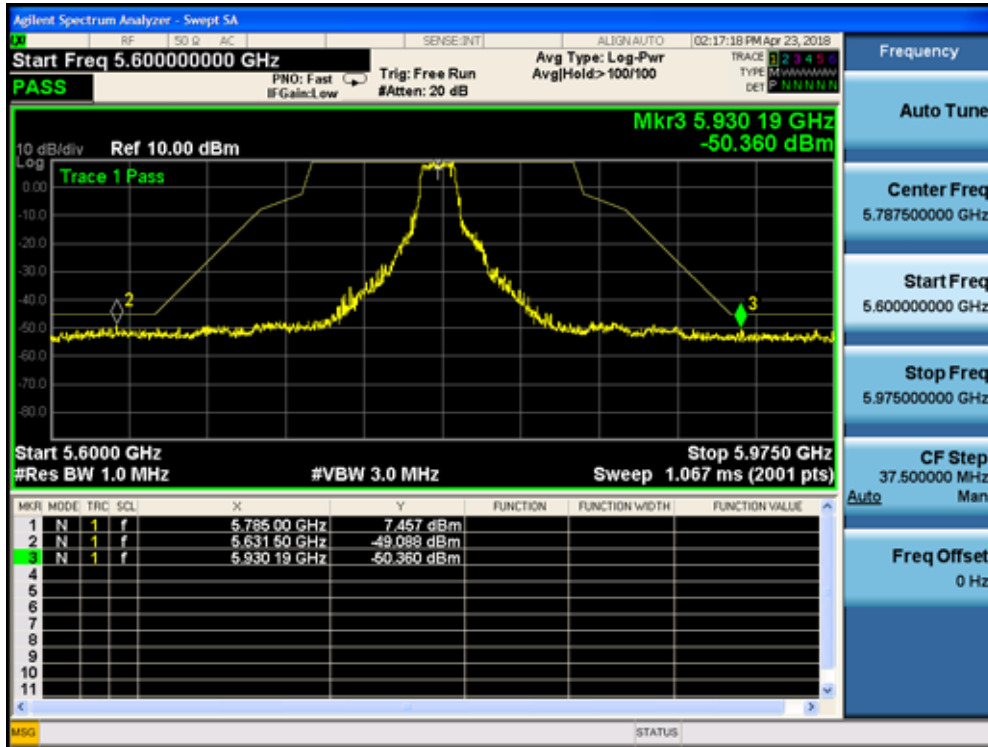

### 5530MHz by 802.11ax(80MHz)

5250MHz by 802.11ax(160MHz)

5570MHz by 802.11ax(160MHz)

**PK-Ant 0+1+2+3 with Beam-forming:**

**Band I PK Limit=74 dBuV/m-95.2-10lg4( 4tx )-11.03( Directional Gain )-0.7( cable loss )=-39dbm  
5180MHz by 802.11a:**

**5320MHz by 802.11a:**

5500MHz by 802.11a:

5745MHz by 802.11a:

5785MHz by 802.11a:

5825MHz by 802.11a:

5180MHz by 802.11n(20MHz):

5320MHz by 802.11n(20MHz):

5500MHz by 802.11n(20MHz):