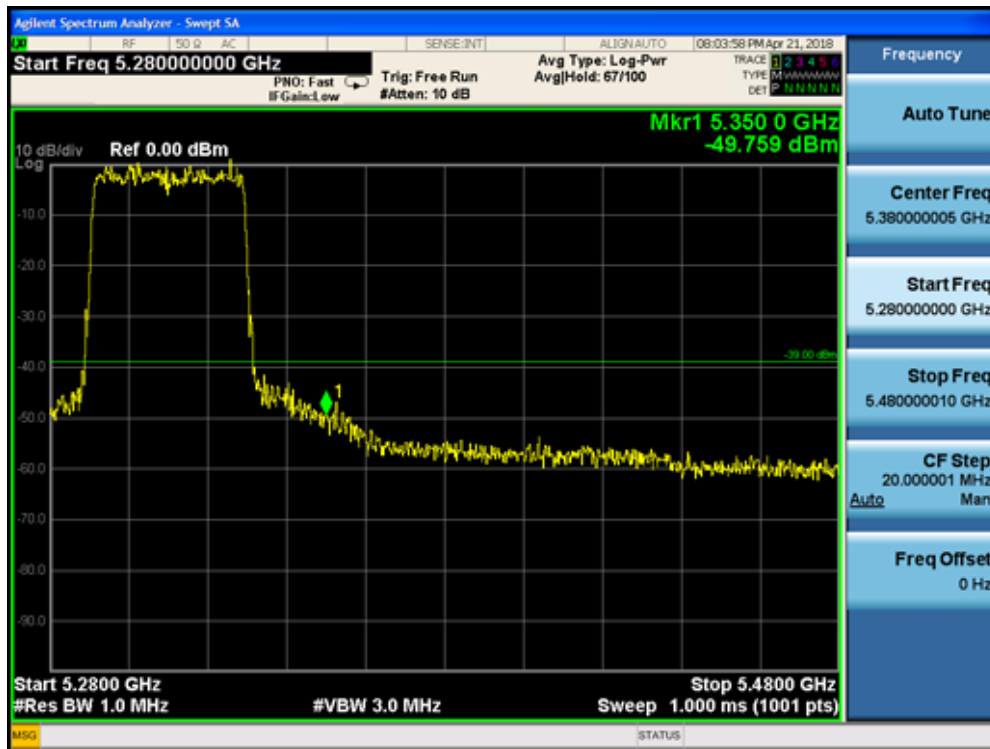

5320MHz by 802.11ax(20MHz):

5500MHz by 802.11ax(20MHz):

5745MHz by 802.11ax(20MHz):

5785MHz by 802.11ax(20MHz):

5825MHz by 802.11ax(20MHz):

5190MHz by 802.11ax(40MHz):

5310MHz by 802.11ax(40MHz):

5510MHz by 802.11ax(40MHz):