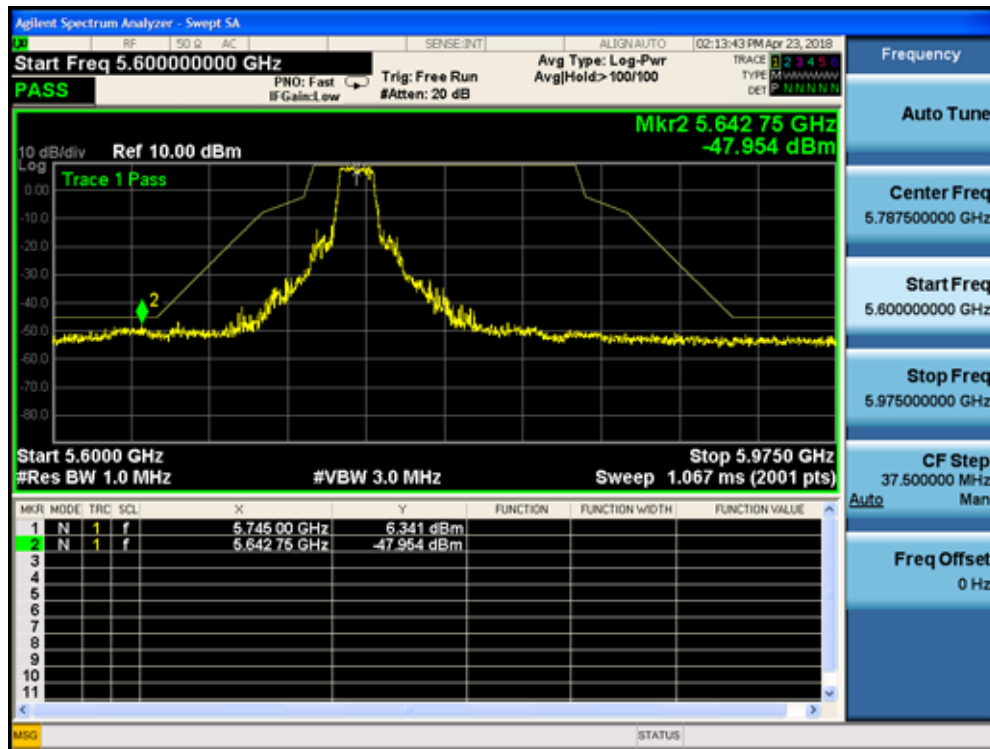

### 5290MHz by 802.11ax(80MHz)

### 5530MHz by 802.11ax(80MHz)

5250MHz by 802.11ax(160MHz)

5570MHz by 802.11ax(160MHz)

**PK-Ant 0+1+2+3 with Beam-forming:**

**Band I PK Limit=74 dBuV/m-95.2-10lg4( 4tx )-11.03( Directional Gain )-0.7( cable loss )=-39dbm  
5180MHz by 802.11a:**

**5320MHz by 802.11a:**

5500MHz by 802.11a:

5745MHz by 802.11a:

5785MHz by 802.11a:

5825MHz by 802.11a:

5180MHz by 802.11n(20MHz):

5320MHz by 802.11n(20MHz):

5500MHz by 802.11n(20MHz):