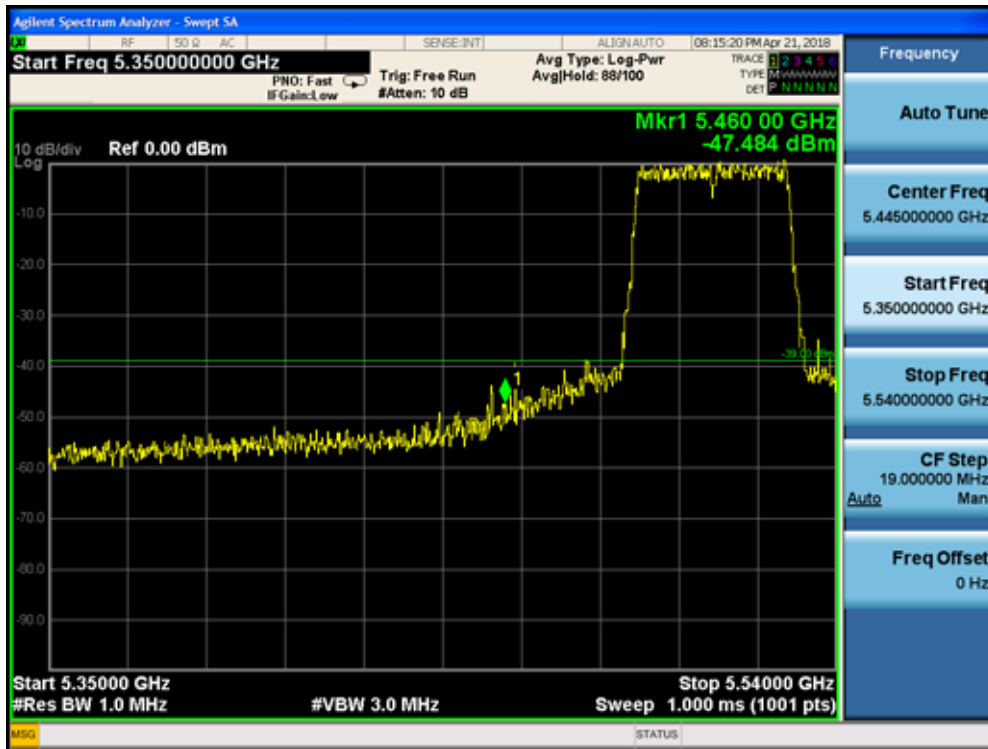

5745MHz by 802.11n(20MHz):

5785MHz by 802.11n(20MHz):

5825MHz by 802.11n(20MHz):

5190MHz by 802.11n(40MHz):

5310MHz by 802.11n(40MHz):

5510MHz by 802.11n(40MHz):

5755MHz by 802.11n(40MHz):

5795MHz by 802.11n(40MHz):