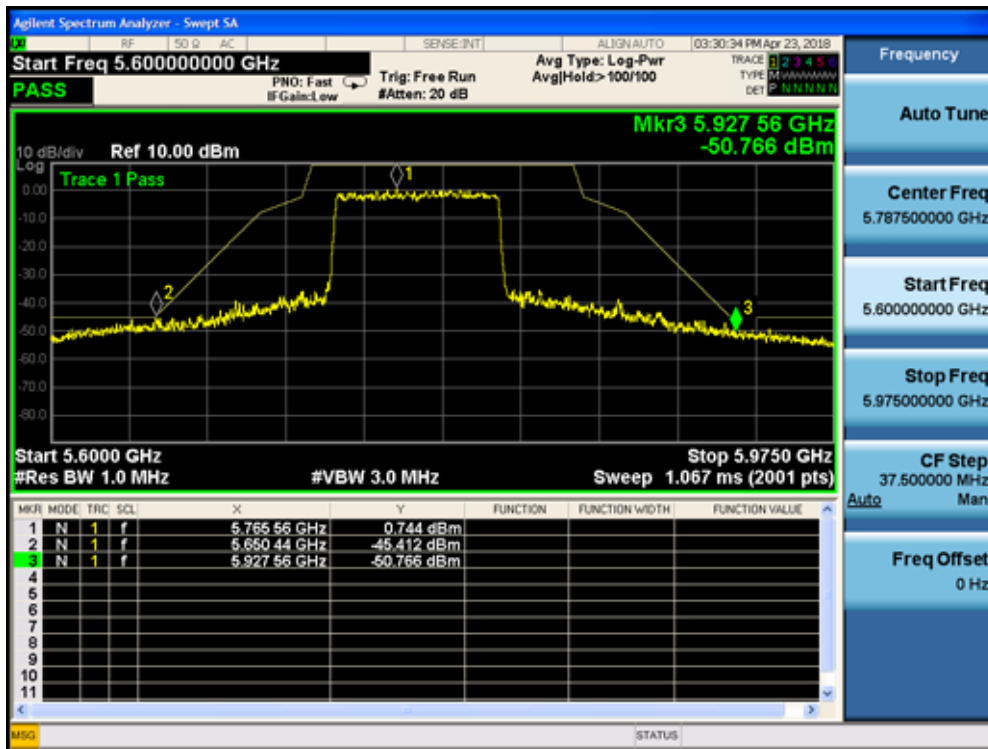

5755MHz by 802.11ax(40MHz):

5795MHz by 802.11ax(40MHz):

5210MHz by 802.11ax(80MHz):

5290MHz by 802.11ax(80MHz):

5530MHz by 802.11ax(80MHz):

5775MHz by 802.11ax(80MHz):

5250MHz by 802.11ax(160MHz):

5570MHz by 802.11ax(160MHz)