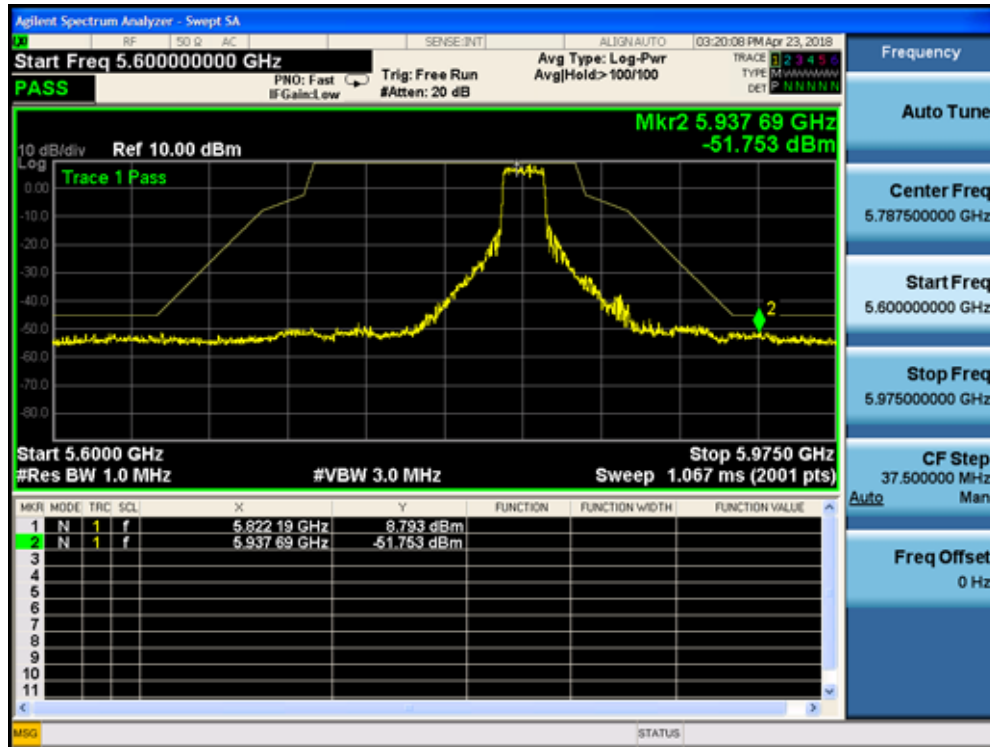

5320MHz by 802.11ax(20MHz):

5500MHz by 802.11ax(20MHz):

5745MHz by 802.11ax(20MHz):

5785MHz by 802.11ax(20MHz):

5825MHz by 802.11ax(20MHz):

5190MHz by 802.11ax(40MHz):

5310MHz by 802.11ax(40MHz):

5510MHz by 802.11ax(40MHz):