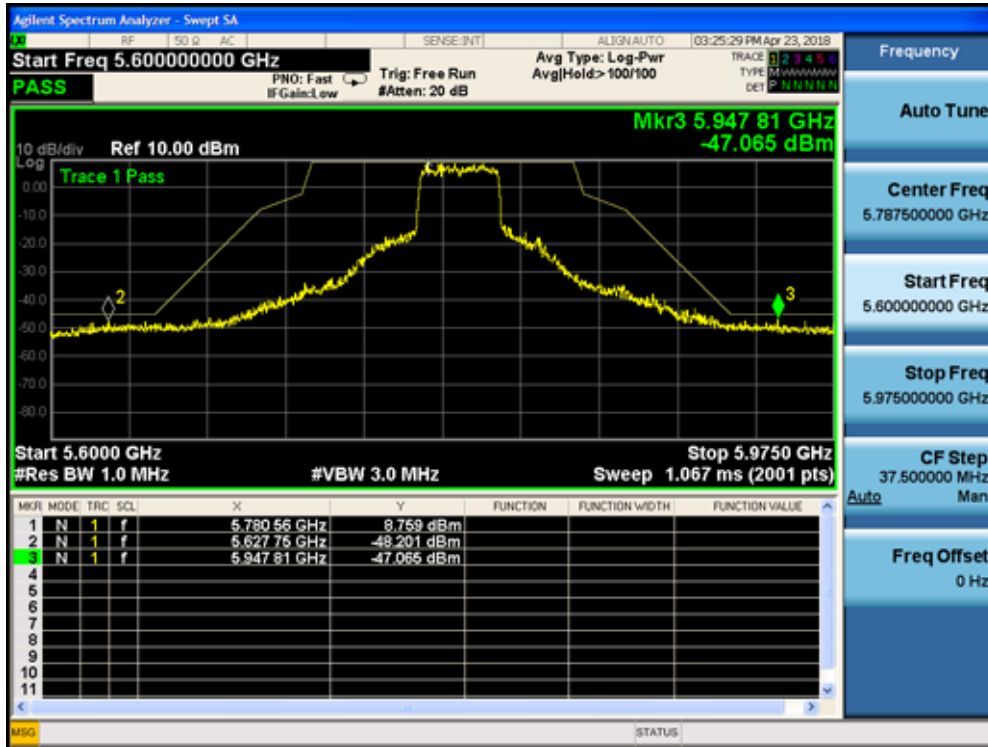

5510MHz by 802.11ac(40MHz):

5755MHz by 802.11ac(40MHz):

5795MHz by 802.11ac(40MHz):

5210MHz by 802.11ac(80MHz):

5290MHz by 802.11ac(80MHz):

5530MHz by 802.11ac(80MHz):

5775MHz by 802.11ac(80MHz):

5180MHz by 802.11ax(20MHz):

5320MHz by 802.11ax(20MHz):

5500MHz by 802.11ax(20MHz):

5745MHz by 802.11ax(20MHz):

5785MHz by 802.11ax(20MHz):

5825MHz by 802.11ax(20MHz):

5190MHz by 802.11ax(40MHz):

5310MHz by 802.11ax(40MHz):

5510MHz by 802.11ax(40MHz):

5755MHz by 802.11ax(40MHz):

5795MHz by 802.11ax(40MHz):

5210MHz by 802.11ax(80MHz):

5290MHz by 802.11ax(80MHz):

5530MHz by 802.11ax(80MHz):

5775MHz by 802.11ax(80MHz):

5250MHz by 802.11ax(160MHz):

5570MHz by 802.11ax(160MHz)