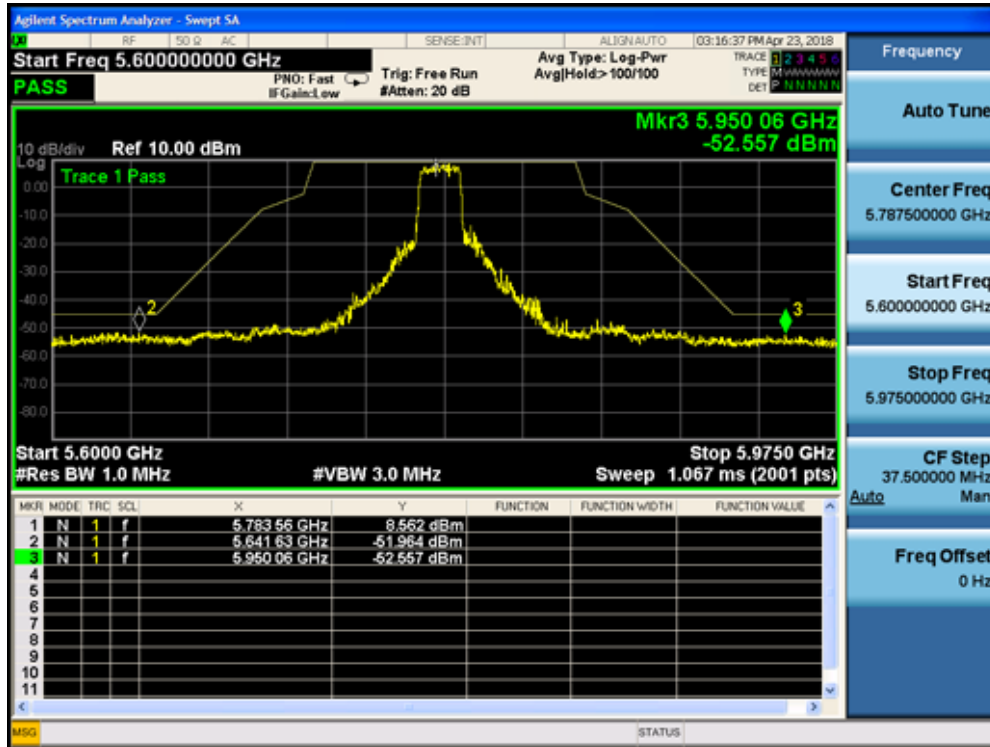

5320MHz by 802.11ax(20MHz):

5500MHz by 802.11ax(20MHz):

5745MHz by 802.11ax(20MHz):

5785MHz by 802.11ax(20MHz):

5825MHz by 802.11ax(20MHz):

5190MHz by 802.11ax(40MHz):

5310MHz by 802.11ax(40MHz):

5510MHz by 802.11ax(40MHz):