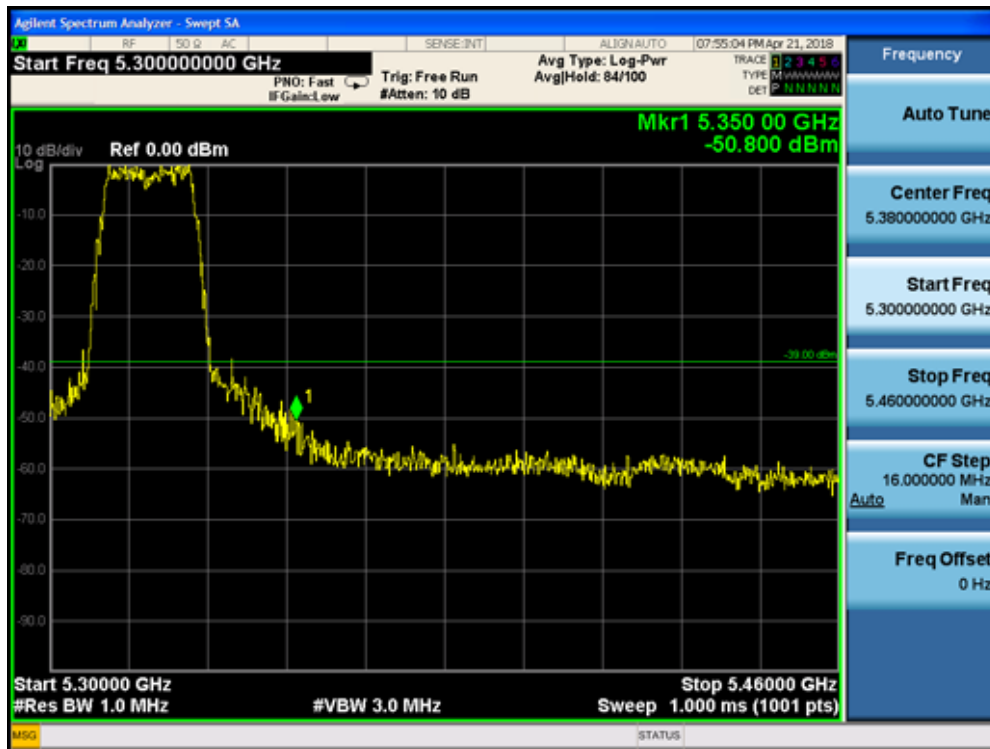

5320MHz by 802.11ac(20MHz):