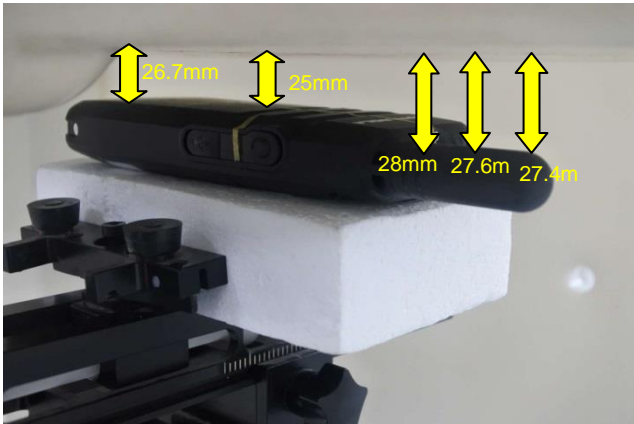

### Appendix D. SAR Test Setup Photos

In the front of face at 25mm

Front with Swivel Carry Holster,  
Test Separation 0 mm

Back with Swivel Carry Holster,  
Test Separation 0 mm

Back with Belt Clip, Test Separation 0 mm

## Antenna Location

**Front View**