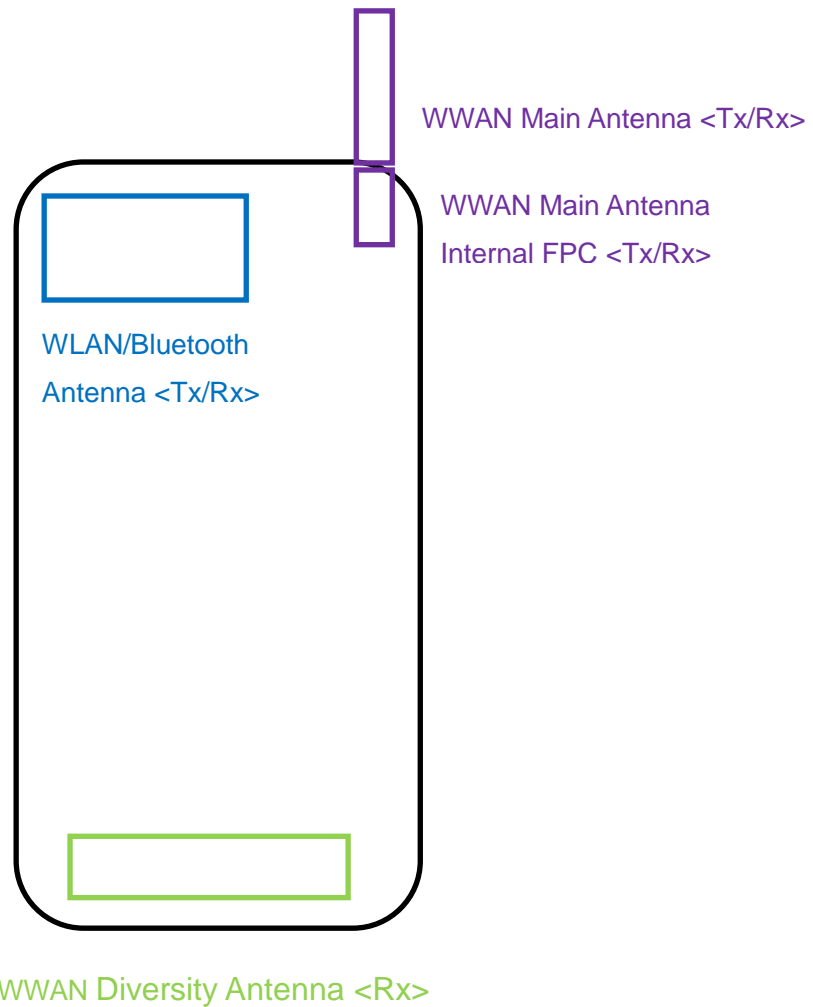

### Appendix D. SAR Test Setup Photos

In the front of face at 25mm

Front with Swivel Carry Holster,  
Test Separation 0 mm

Back with Swivel Carry Holster,  
Test Separation 0 mm

Back with Belt Clip, Test Separation 0 mm

## Antenna Location

**Front View**