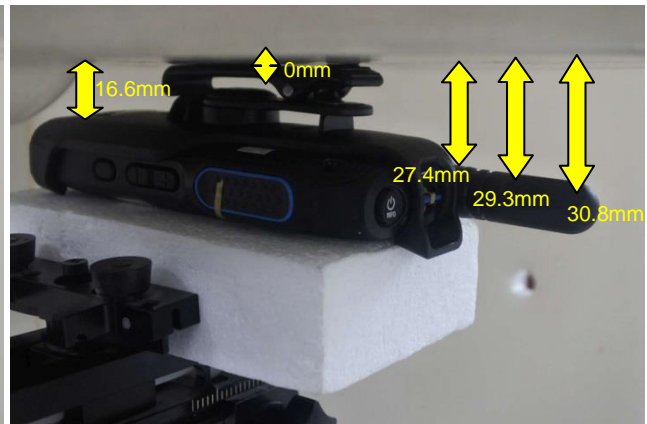

### Appendix D. SAR Test Setup Photos

In the front of face at 25mm

Front with Swivel Carry Holster,  
Test Separation 0 mm

Back with Swivel Carry Holster,  
Test Separation 0 mm

Back with Belt Clip, Test Separation 0 mm

## Antenna Location

**Front View**