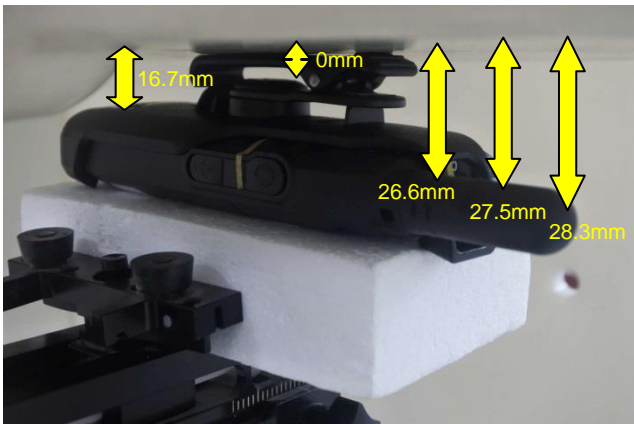

### Appendix D. SAR Test Setup Photos

In the front of face at 25mm

Front with Swivel Carry Holster,  
Test Separation 0 mm

Back with Swivel Carry Holster,  
Test Separation 0 mm

Back with Belt Clip, Test Separation 0 mm

## Antenna Location

**Front View**