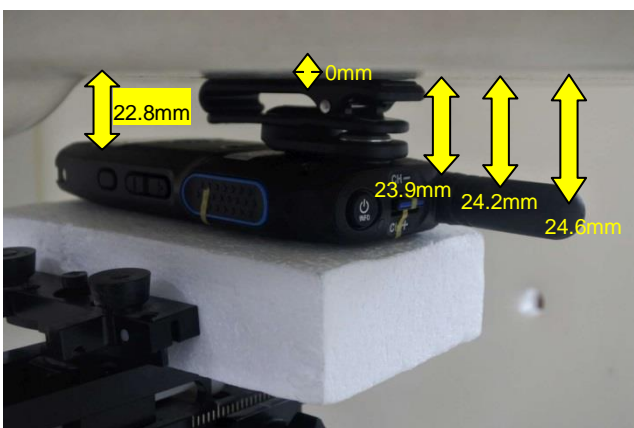

### Appendix D. SAR Test Setup Photos

In the front of face at 25mm

Front with Swivel Carry Holster,  
Test Separation 0 mm

Back with Swivel Carry Holster,  
Test Separation 0 mm

Back with Belt Clip, Test Separation 0 mm

## Antenna Location

**Front View**