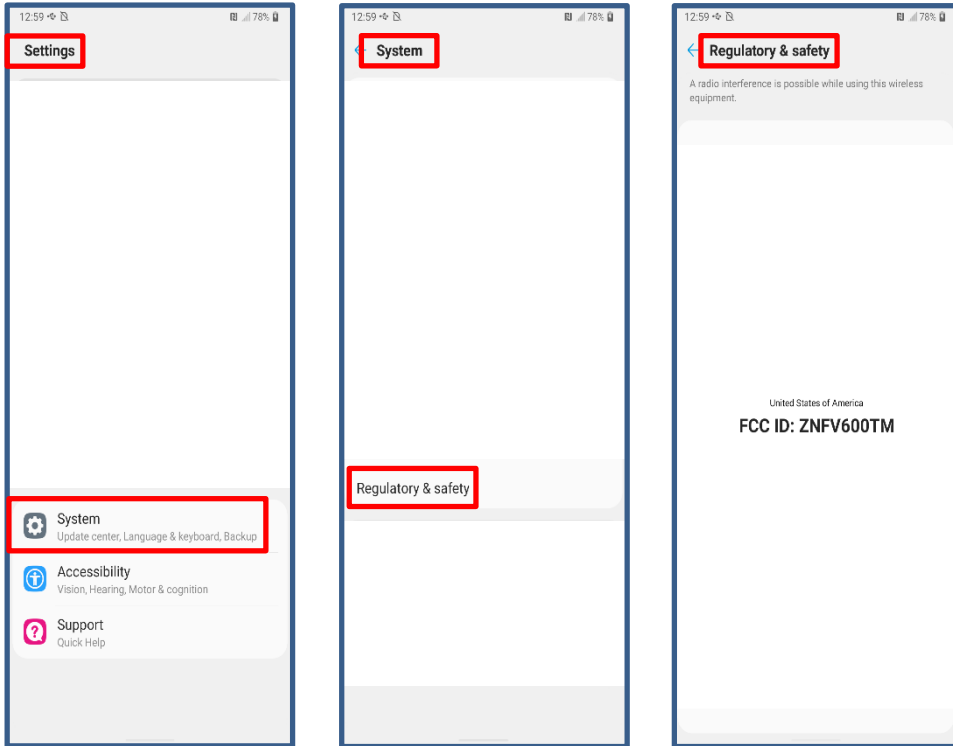

※ FCC ID is applied by E-Label on the device

Settings Menu

Step 1	Select "Setting"
Step 2	Select "System"
Step 3	Select "Regulatory & safety"

※ FCC ID is applied on the packaging Label

FCC ID: ZNFV600TM

※ Instruction of E-Label on the User Manual