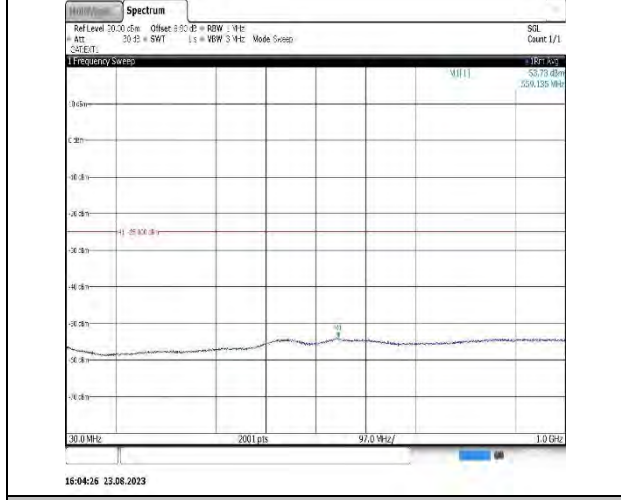

Band41_10MHz_QPSK_41540_1RB#0_0.009~0.15

Band41_10MHz_QPSK_41540_1RB#0_0.15~30_0.15~30

Band41_10MHz_QPSK_41540_1RB#0_30~1000_30~1000

Band41_10MHz_QPSK_41540_1RB#0_1000~20000_1000~20000

Band41_10MHz_QPSK_41540_1RB#0_20000~27000_20000~27000