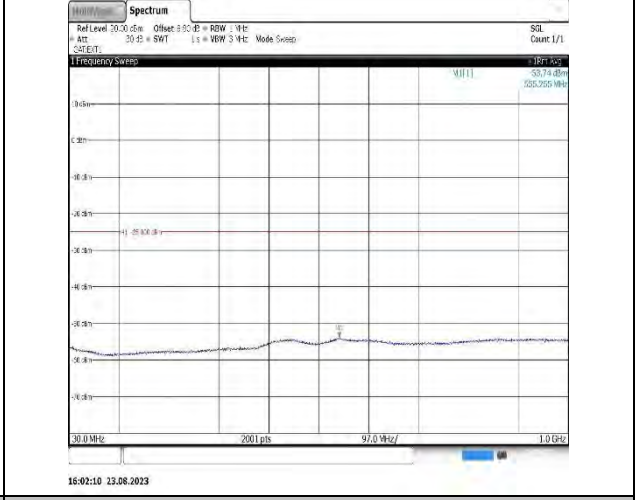

Band41_10MHz_16QAM_40620_1RB#0_0.009~0.15_0.009~0.15

Band41_10MHz_16QAM_40620_1RB#0_0.15~30_0.15~30

Band41_10MHz_16QAM_40620_1RB#0_30~1000_3_0~1000

Band41_10MHz_16QAM_40620_1RB#0_1000~2000_00_1000~20000

Band41_10MHz_16QAM_40620_1RB#0_20000~27000_00_20000~27000