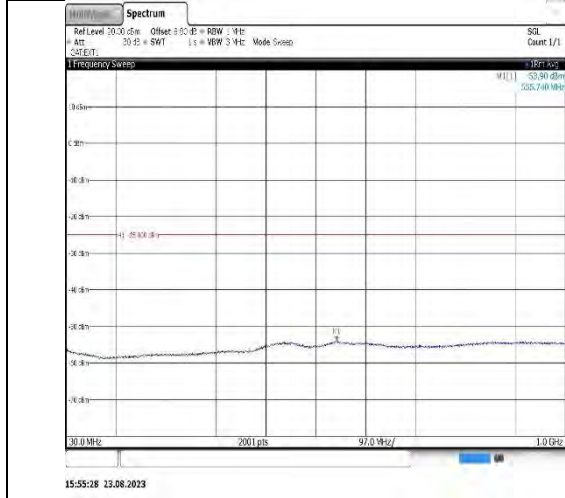

Band41_10MHz_QPSK_39700_1RB#0_30~1000_3
0~1000