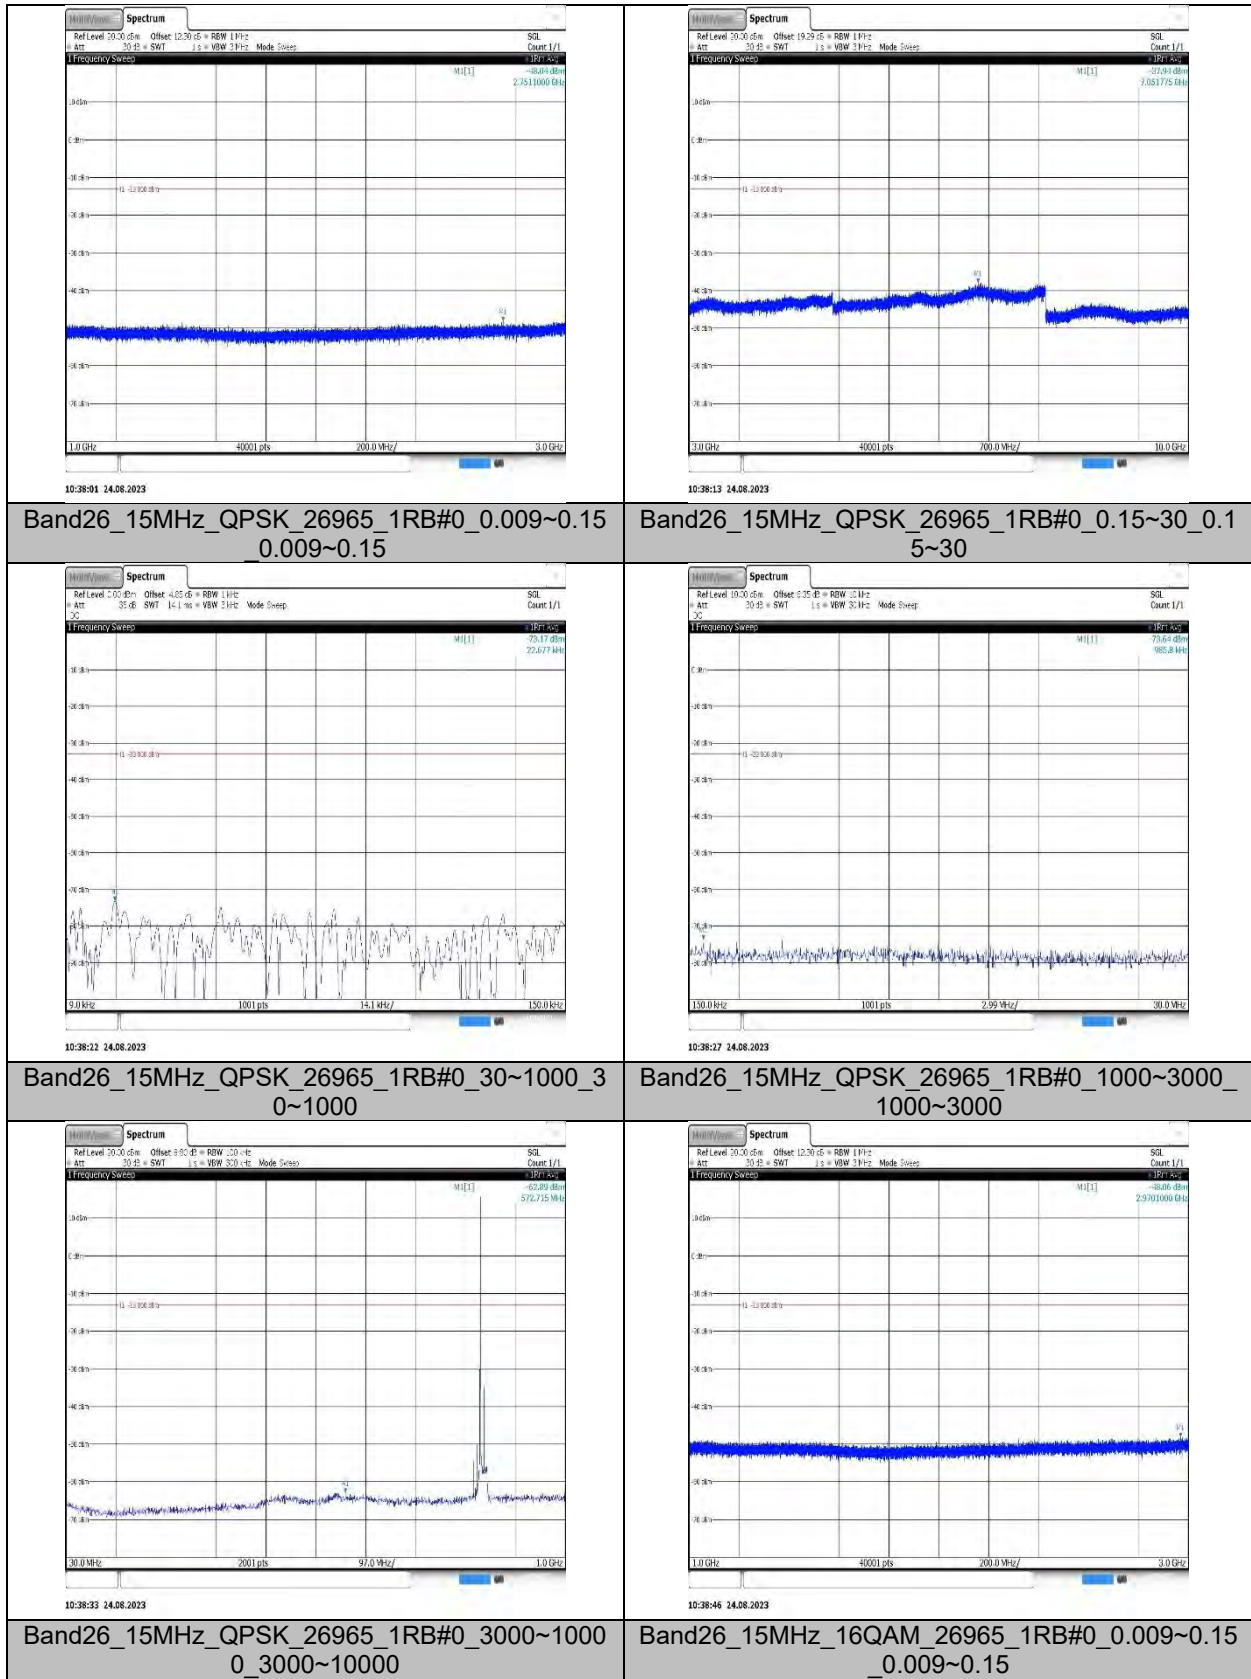

Band26_15MHz_16QAM_26915_1RB#0_0.15~30_0.15~30

Band26_15MHz_16QAM_26915_1RB#0_30~1000_3_0~1000

Band26_15MHz_16QAM_26915_1RB#0_1000~300_0_1000~3000

Band26_15MHz_16QAM_26915_1RB#0_3000~1000_0_3000~10000

Band26_15MHz_16QAM_26965_1RB#0_0.15~30_0.15~30