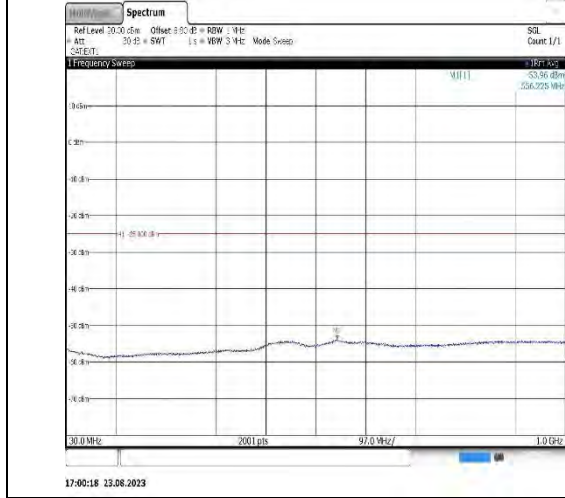

Band41_20MHz_QPSK_41490_1RB#0_0.009~0.15
0.009~0.15

Band41_20MHz_QPSK_41490_1RB#0_0.15~30_0.15~30

Band41_20MHz_QPSK_41490_1RB#0_30~1000_30~1000

Band41_20MHz_QPSK_41490_1RB#0_1000~20000_1000~20000

Band41_20MHz_QPSK_41490_1RB#0_20000~27000_20000~27000