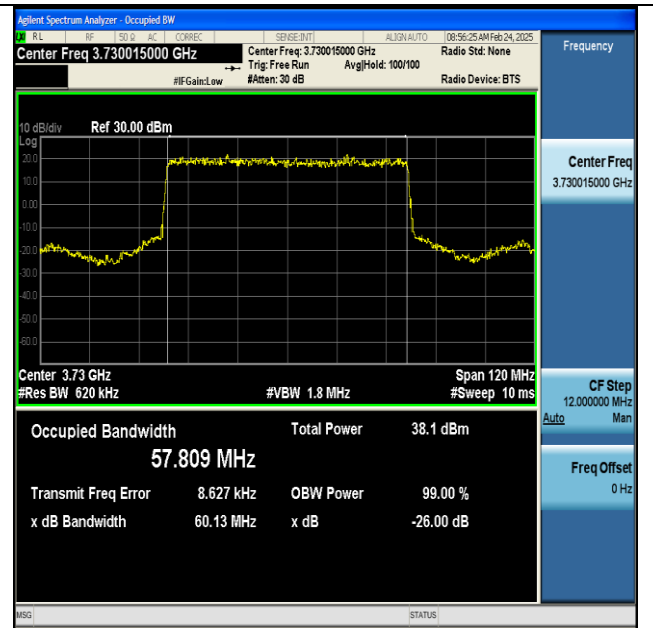

NTNV-n77(3700-3980)-PC2-30-50-H-CP-64QAM-
Outer_Full-Ant1-PASS

NTNV-n77(3700-3980)-PC2-30-60-L-DFT-BPSK-
Outer_Full-Ant1-PASS