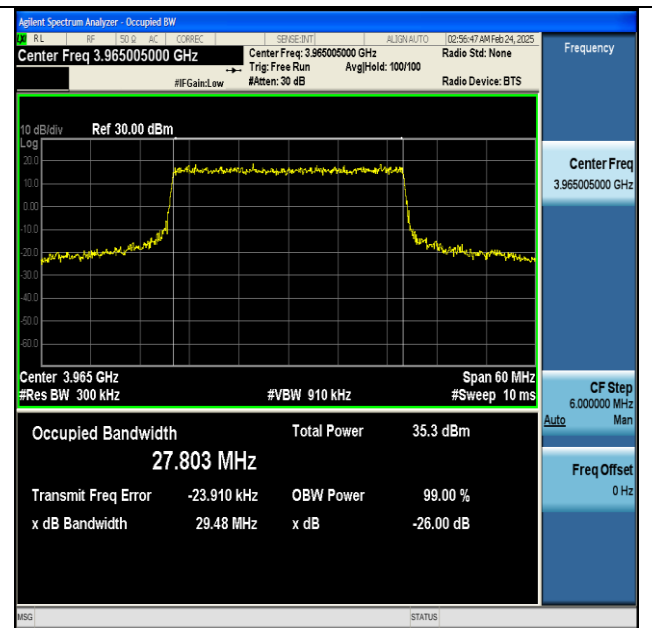

NTNV-n77(3700-3980)-PC2-30-30-H-CP-QPSK-Outer_Full-Ant1-PASS

NTNV-n77(3700-3980)-PC2-30-30-H-CP-64QAM-Outer_Full-Ant1-PASS