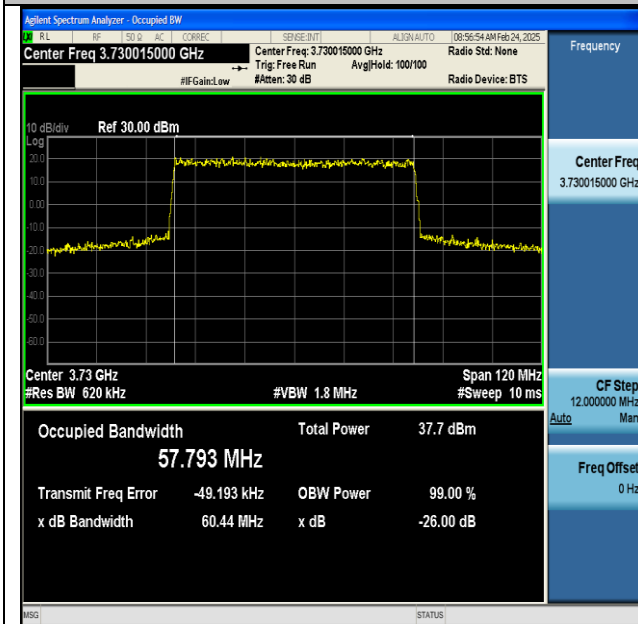

NTNV-n77(3700-3980)-PC2-30-50-H-CP-256QAM-
Outer_Full-Ant1-PASS

NTNV-n77(3700-3980)-PC2-30-60-L-DFT-QPSK-
Outer_Full-Ant1-PASS