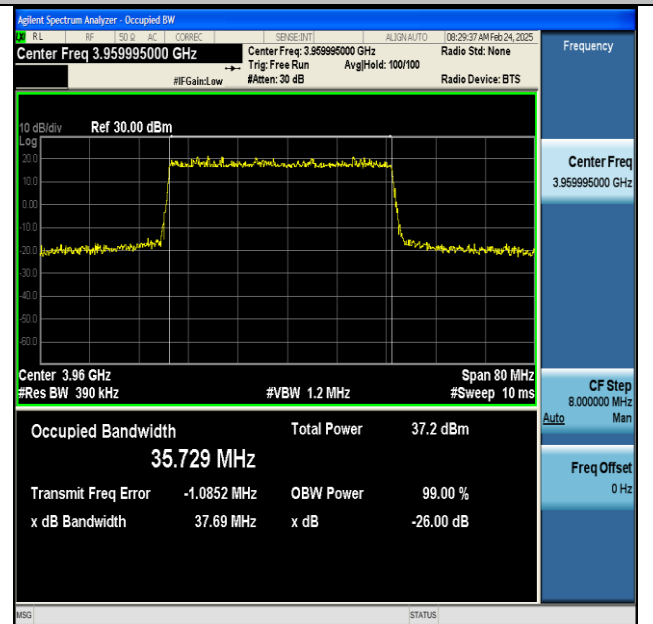

NTNV-n77(3700-3980)-PC2-30-40-H-DFT-BPSK-Outer_Full-Ant1-PASS

NTNV-n77(3700-3980)-PC2-30-40-H-DFT-16QAM-Outer_Full-Ant1-PASS