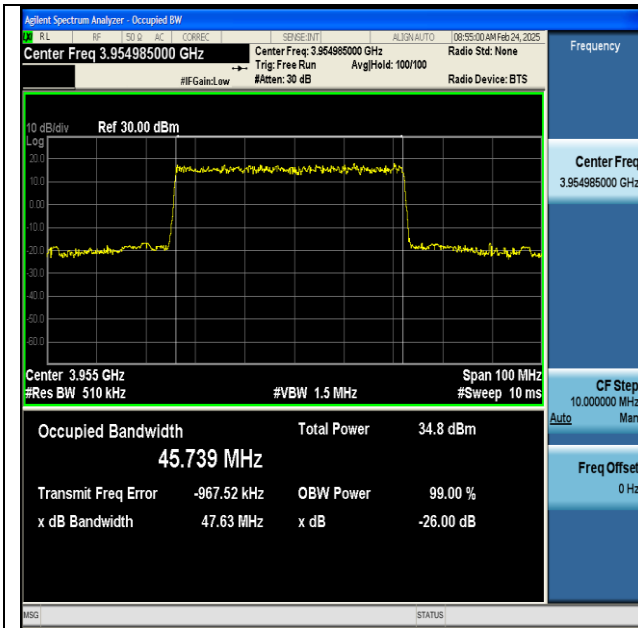

NTNV-n77(3700-3980)-PC2-30-50-H-DFT-BPSK-Outer\_Full-Ant1-PASS

NTNV-n77(3700-3980)-PC2-30-50-H-DFT-QPSK-Outer\_Full-Ant1-PASS

NTNV-n77(3700-3980)-PC2-30-50-H-DFT-16QAM-Outer\_Full-Ant1-PASS

NTNV-n77(3700-3980)-PC2-30-50-H-DFT-64QAM-Outer\_Full-Ant1-PASS