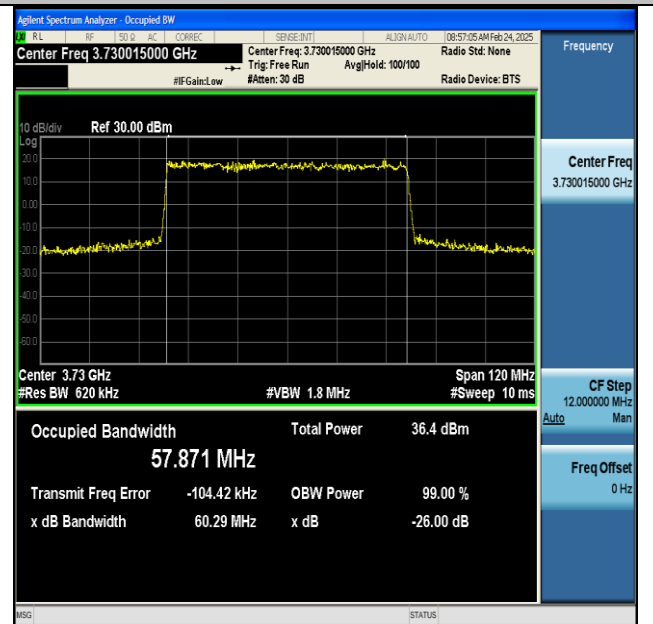

NTNV-n77(3700-3980)-PC2-30-60-L-DFT-BPSK-
Outer_Full-Ant1-PASS

NTNV-n77(3700-3980)-PC2-30-60-L-DFT-16QAM-
Outer_Full-Ant1-PASS