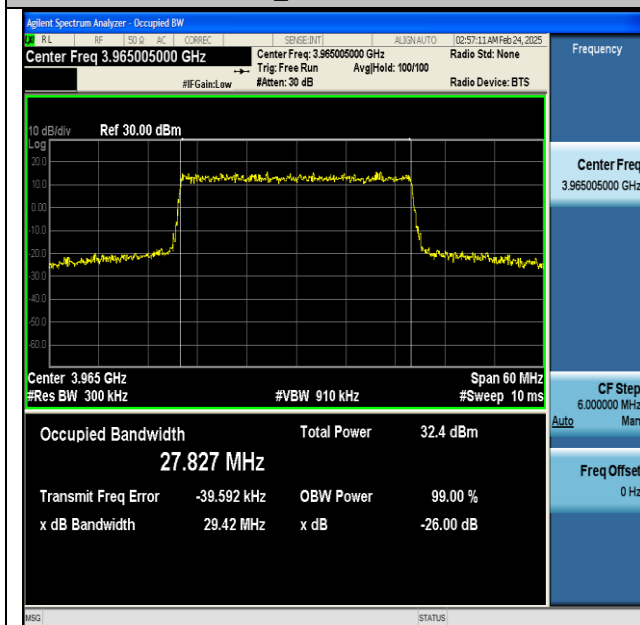

NTNV-n77(3700-3980)-PC2-30-30-H-CP-16QAM-Outer_Full-Ant1-PASS

NTNV-n77(3700-3980)-PC2-30-30-H-CP-256QAM-Outer_Full-Ant1-PASS