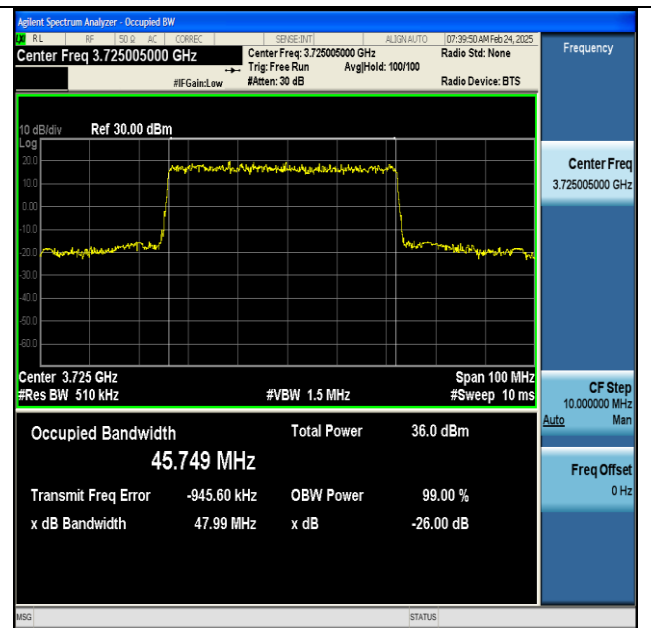

NTNV-n77(3700-3980)-PC2-30-50-L-DFT-QPSK-Outer_Full-Ant1-PASS

NTNV-n77(3700-3980)-PC2-30-50-L-DFT-64QAM-Outer_Full-Ant1-PASS