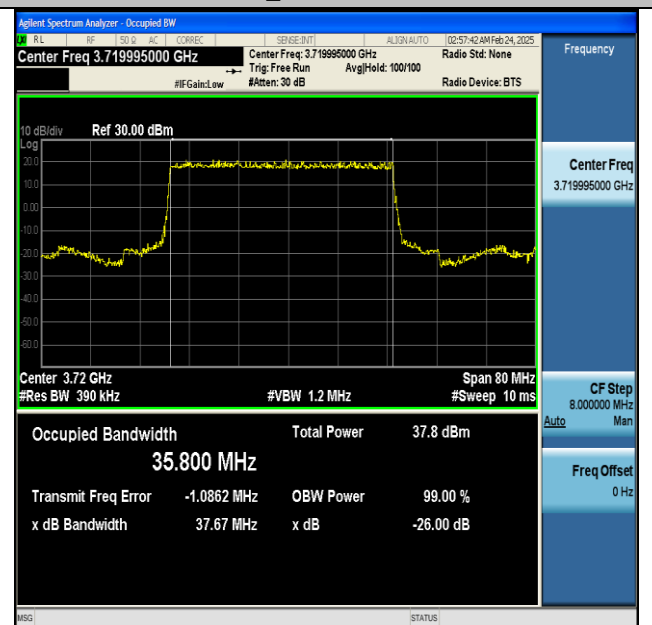

NTNV-n77(3700-3980)-PC2-30-30-H-CP-64QAM-Outer_Full-Ant1-PASS

NTNV-n77(3700-3980)-PC2-30-40-L-DFT-BPSK-Outer_Full-Ant1-PASS