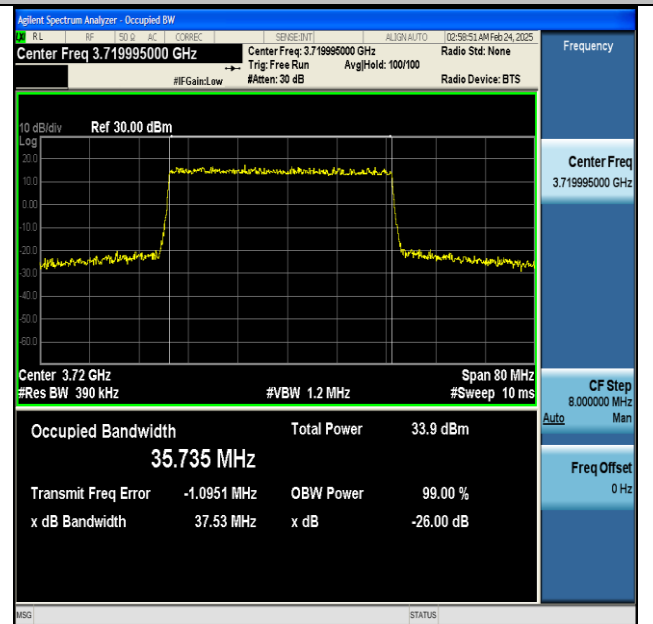

NTNV-n77(3700-3980)-PC2-30-40-L-DFT-16QAM-Outer_Full-Ant1-PASS

NTNV-n77(3700-3980)-PC2-30-40-L-DFT-256QAM-Outer_Full-Ant1-PASS