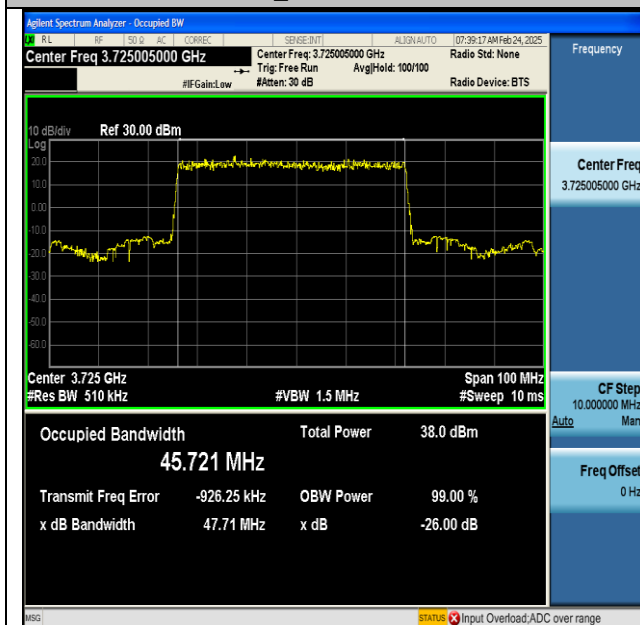

NTNV-n77(3700-3980)-PC2-30-40-H-CP-64QAM-Outer_Full-Ant1-PASS

NTNV-n77(3700-3980)-PC2-30-50-L-DFT-BPSK-Outer_Full-Ant1-PASS