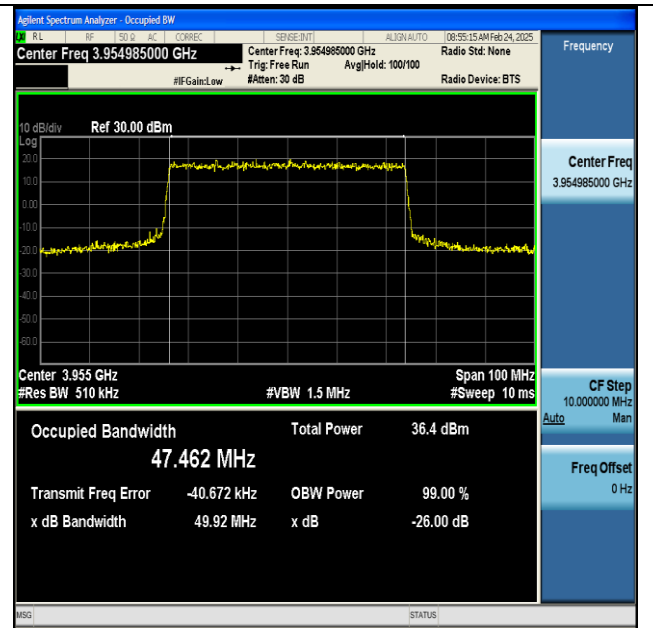

NTNV-n77(3700-3980)-PC2-30-50-H-DFT-64QAM-Outer_Full-Ant1-PASS

NTNV-n77(3700-3980)-PC2-30-50-H-CP-QPSK-
Outer_Full-Ant1-PASS