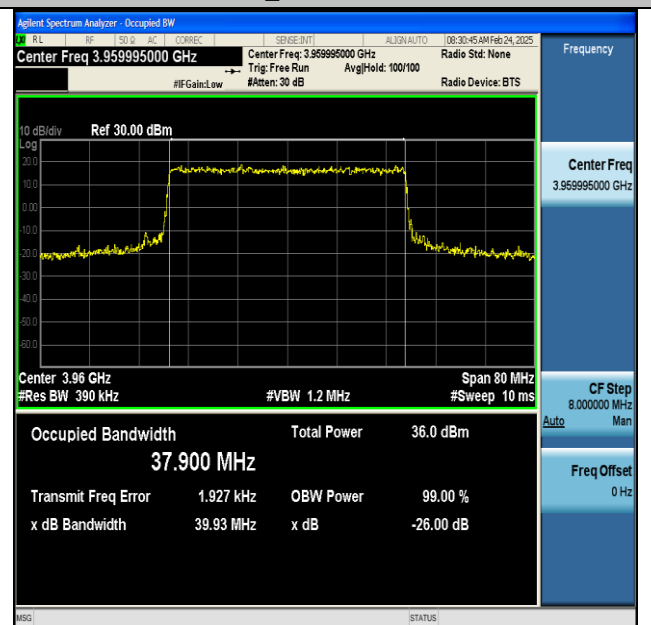

NTNV-n77(3700-3980)-PC2-30-40-H-DFT-256QAM-Outer_Full-Ant1-PASS

NTNV-n77(3700-3980)-PC2-30-40-H-CP-16QAM-Outer_Full-Ant1-PASS