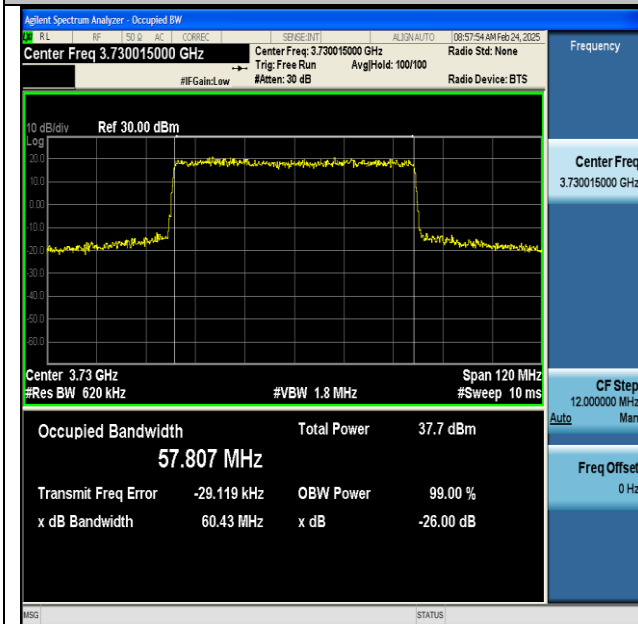

NTNV-n77(3700-3980)-PC2-30-60-L-DFT-64QAM-Outer_Full-Ant1-PASS

NTNV-n77(3700-3980)-PC2-30-60-L-CP-QPSK-Outer_Full-Ant1-PASS