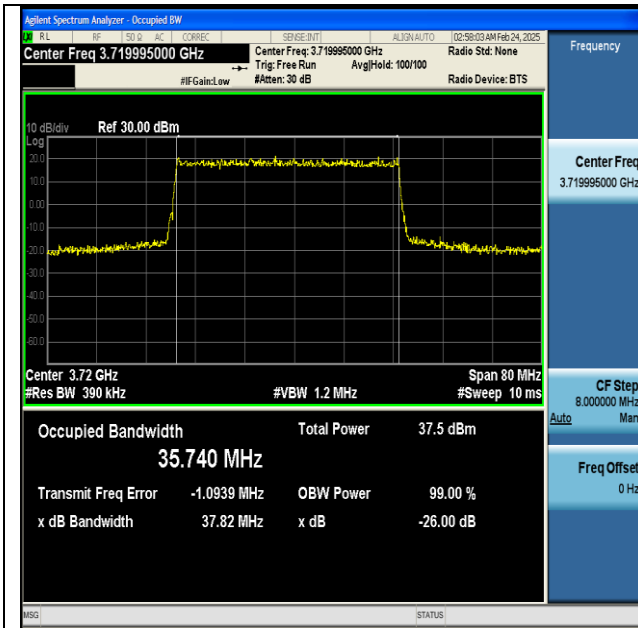

NTNV-n77(3700-3980)-PC2-30-30-H-CP-16QAM-Outer\_Full-Ant1-PASS

NTNV-n77(3700-3980)-PC2-30-30-H-CP-64QAM-Outer\_Full-Ant1-PASS

NTNV-n77(3700-3980)-PC2-30-30-H-CP-256QAM-Outer\_Full-Ant1-PASS

NTNV-n77(3700-3980)-PC2-30-40-L-DFT-BPSK-Outer\_Full-Ant1-PASS