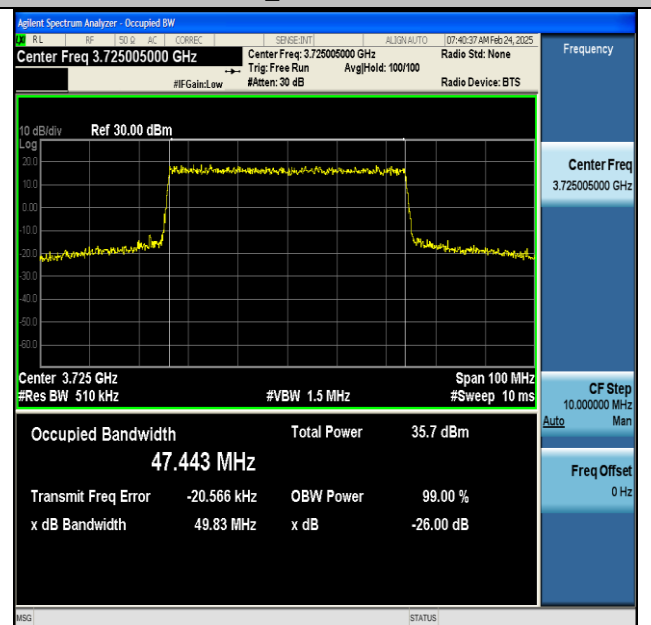

NTNV-n77(3700-3980)-PC2-30-50-L-DFT-64QAM-Outer_Full-Ant1-PASS

NTNV-n77(3700-3980)-PC2-30-50-L-CP-QPSK-Outer_Full-Ant1-PASS