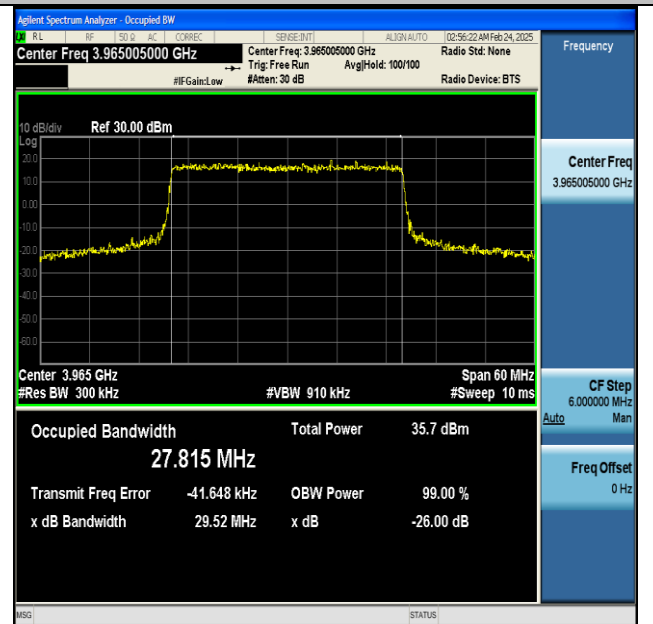

NTNV-n77(3700-3980)-PC2-30-30-H-DFT-64QAM-Outer_Full-Ant1-PASS

NTNV-n77(3700-3980)-PC2-30-30-H-CP-QPSK-Outer_Full-Ant1-PASS