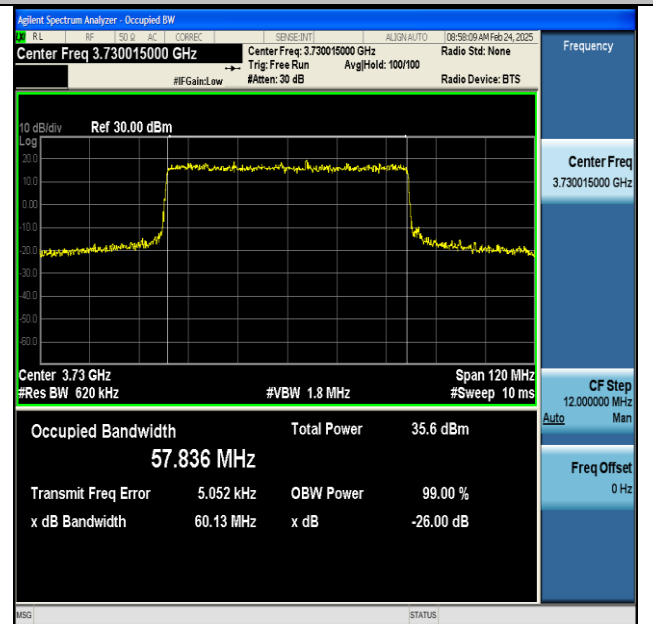

NTNV-n77(3700-3980)-PC2-30-60-L-DFT-256QAM-Outer_Full-Ant1-PASS

NTNV-n77(3700-3980)-PC2-30-60-L-CP-16QAM-Outer_Full-Ant1-PASS