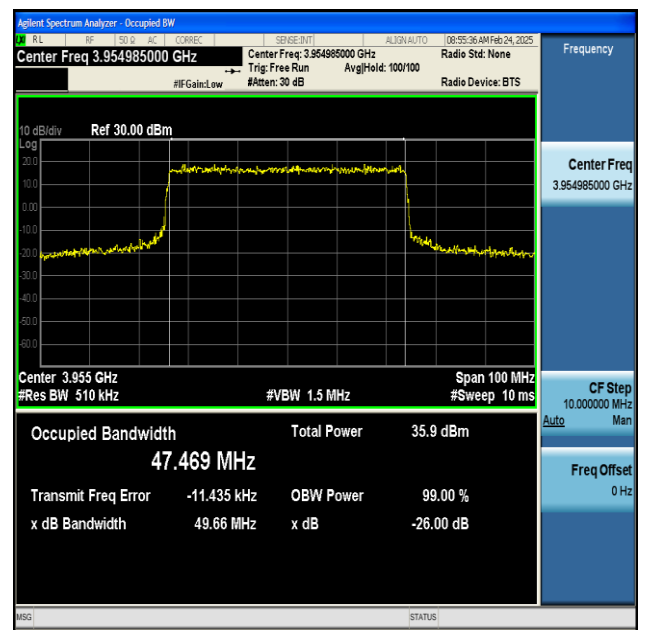

NTNV-n77(3700-3980)-PC2-30-50-H-CP-QPSK-
Outer_Full-Ant1-PASS

NTNV-n77(3700-3980)-PC2-30-50-H-CP-64QAM-
Outer_Full-Ant1-PASS