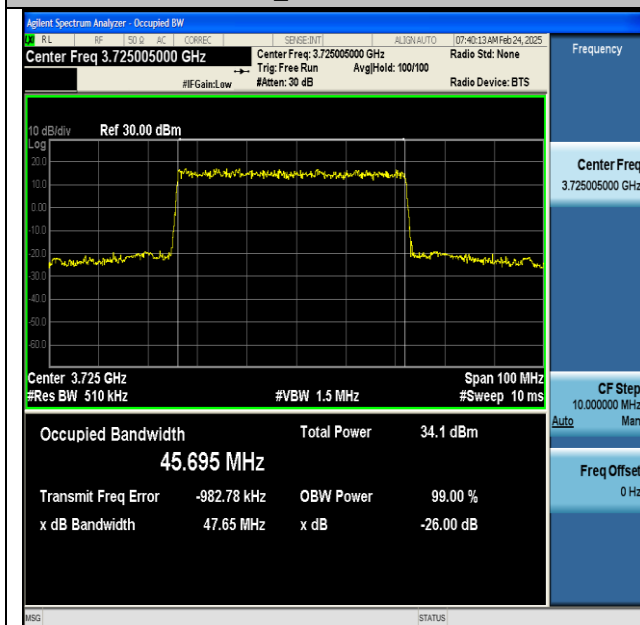

NTNV-n77(3700-3980)-PC2-30-50-L-DFT-16QAM-Outer_Full-Ant1-PASS

NTNV-n77(3700-3980)-PC2-30-50-L-DFT-256QAM-Outer_Full-Ant1-PASS