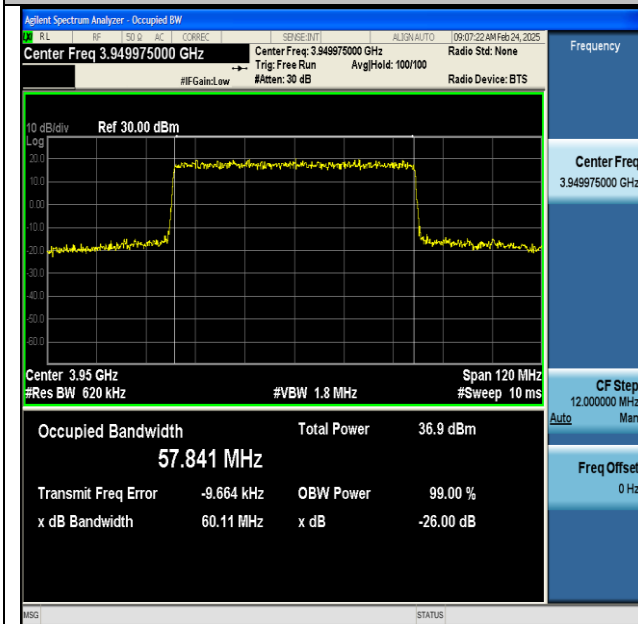

NTNV-n77(3700-3980)-PC2-30-60-H-DFT-QPSK-
Outer_Full-Ant1-PASS

NTNV-n77(3700-3980)-PC2-30-60-H-DFT-64QAM-
Outer_Full-Ant1-PASS