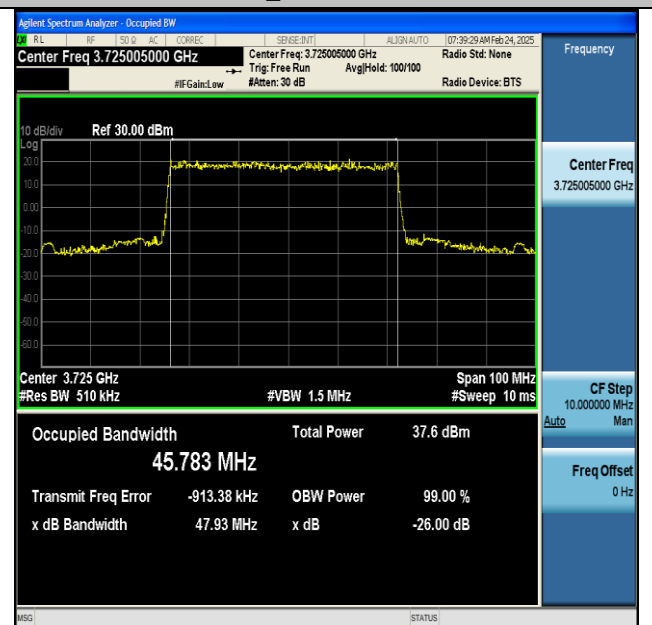

NTNV-n77(3700-3980)-PC2-30-40-H-CP-256QAM-Outer_Full-Ant1-PASS

NTNV-n77(3700-3980)-PC2-30-50-L-DFT-QPSK-Outer_Full-Ant1-PASS