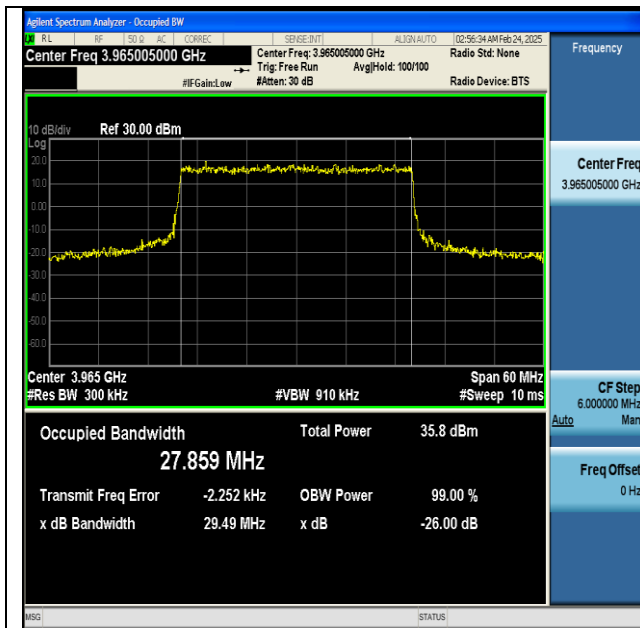

NTNV-n77(3700-3980)-PC2-30-30-H-DFT-16QAM-Outer\_Full-Ant1-PASS

NTNV-n77(3700-3980)-PC2-30-30-H-DFT-64QAM-Outer\_Full-Ant1-PASS

NTNV-n77(3700-3980)-PC2-30-30-H-DFT-256QAM-Outer\_Full-Ant1-PASS

NTNV-n77(3700-3980)-PC2-30-30-H-CP-QPSK-Outer\_Full-Ant1-PASS