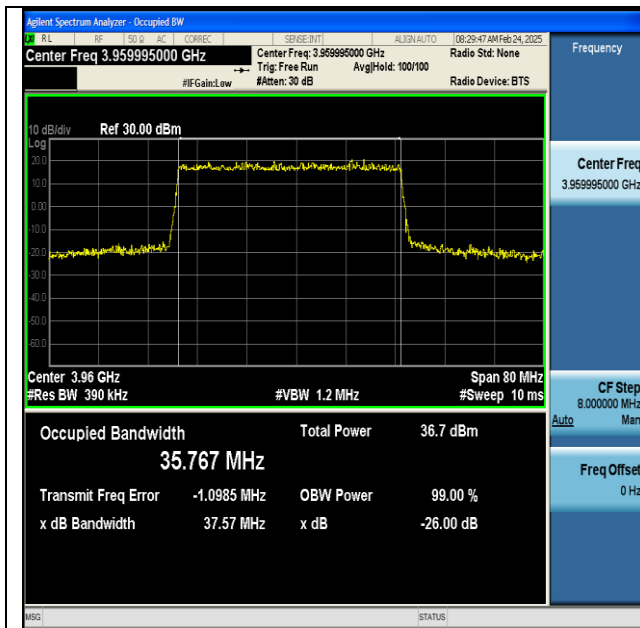

NTNV-n77(3700-3980)-PC2-30-40-M-CP-256QAM-Outer\_Full-Ant1-PASS

NTNV-n77(3700-3980)-PC2-30-40-H-DFT-BPSK-Outer\_Full-Ant1-PASS

NTNV-n77(3700-3980)-PC2-30-40-H-DFT-QPSK-Outer\_Full-Ant1-PASS

NTNV-n77(3700-3980)-PC2-30-40-H-DFT-16QAM-Outer\_Full-Ant1-PASS