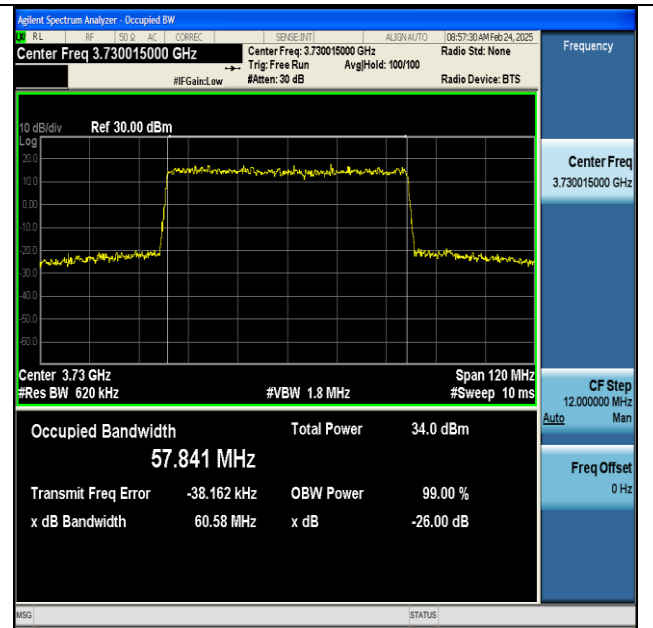

NTNV-n77(3700-3980)-PC2-30-60-L-DFT-16QAM-
Outer_Full-Ant1-PASS

NTNV-n77(3700-3980)-PC2-30-60-L-DFT-256QAM-Outer_Full-Ant1-PASS