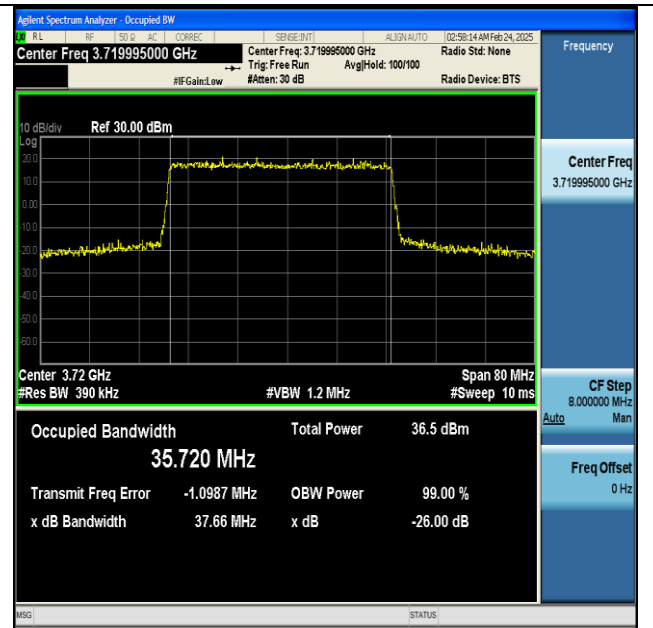

NTNV-n77(3700-3980)-PC2-30-40-L-DFT-BPSK-Outer_Full-Ant1-PASS

NTNV-n77(3700-3980)-PC2-30-40-L-DFT-16QAM-Outer_Full-Ant1-PASS