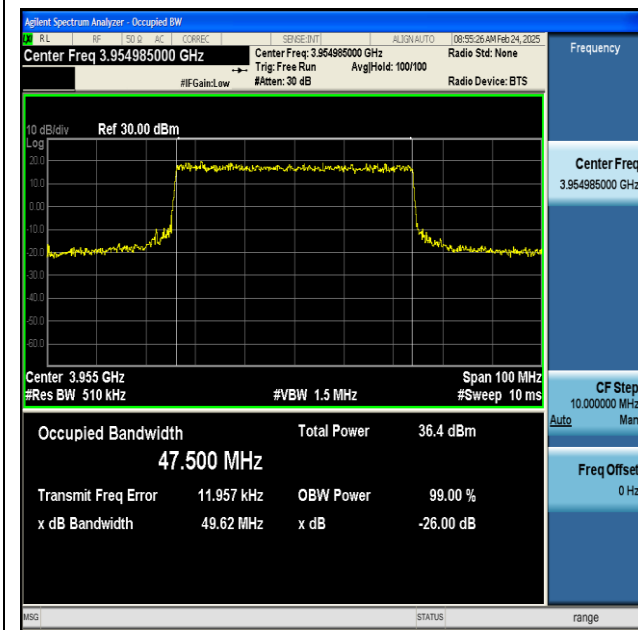

NTNV-n77(3700-3980)-PC2-30-50-H-DFT-256QAM-
Outer_Full-Ant1-PASS

NTNV-n77(3700-3980)-PC2-30-50-H-CP-16QAM-
Outer_Full-Ant1-PASS