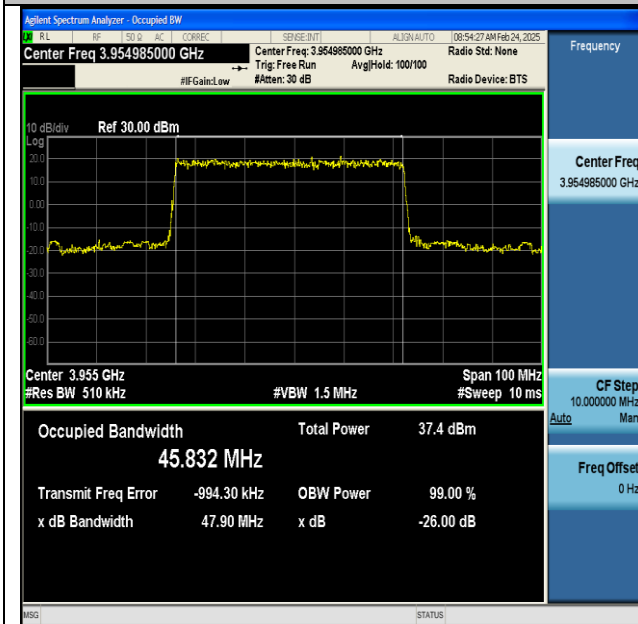

NTNV-n77(3700-3980)-PC2-30-50-H-DFT-BPSK-Outer_Full-Ant1-PASS

NTNV-n77(3700-3980)-PC2-30-50-H-DFT-16QAM-Outer_Full-Ant1-PASS