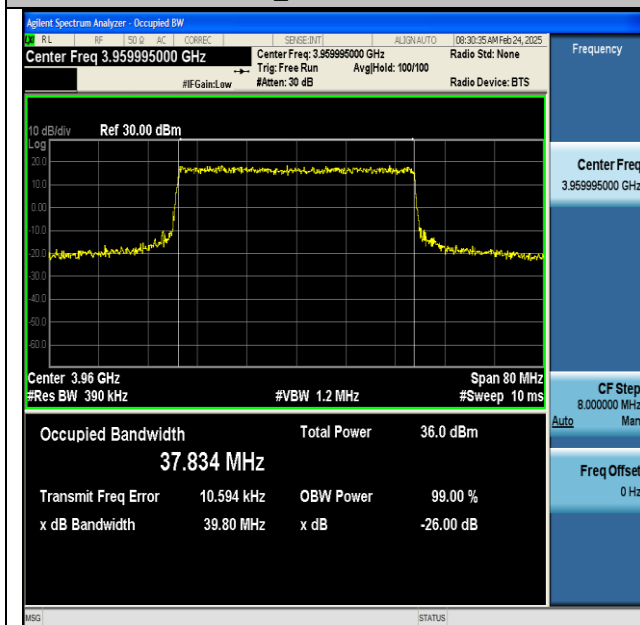

NTNV-n77(3700-3980)-PC2-30-40-H-DFT-64QAM-Outer_Full-Ant1-PASS

NTNV-n77(3700-3980)-PC2-30-40-H-CP-QPSK-Outer_Full-Ant1-PASS