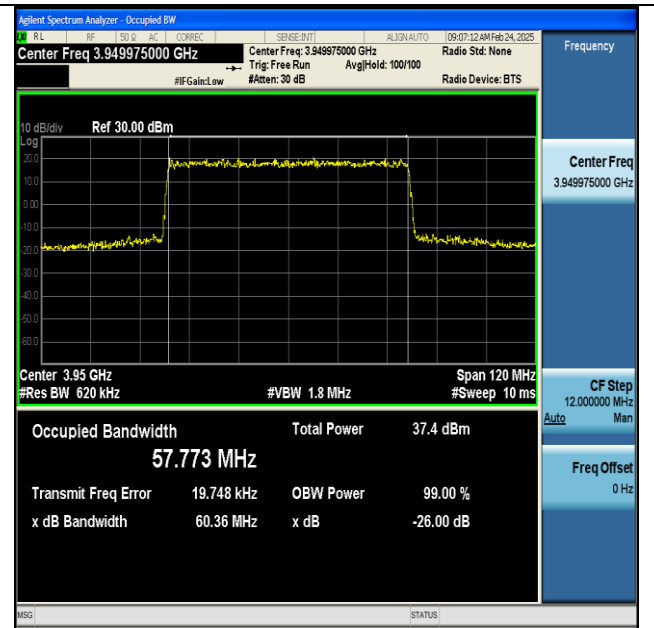

NTNV-n77(3700-3980)-PC2-30-60-H-DFT-BPSK-Outer_Full-Ant1-PASS

NTNV-n77(3700-3980)-PC2-30-60-H-DFT-16QAM-
Outer_Full-Ant1-PASS