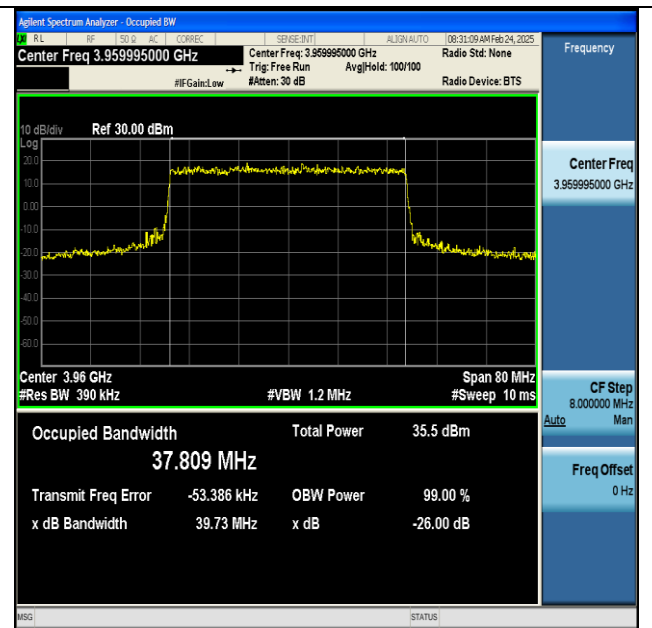

NTNV-n77(3700-3980)-PC2-30-40-H-CP-16QAM-Outer_Full-Ant1-PASS

NTNV-n77(3700-3980)-PC2-30-40-H-CP-256QAM-Outer_Full-Ant1-PASS