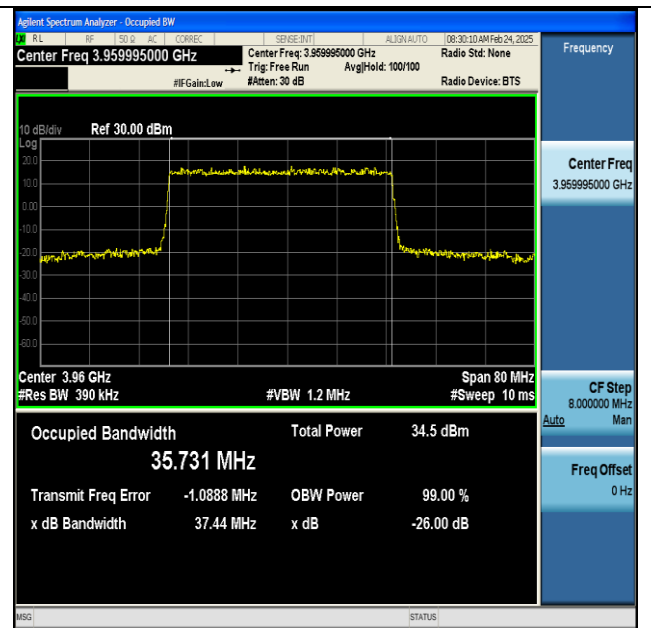

NTNV-n77(3700-3980)-PC2-30-40-H-DFT-16QAM-Outer_Full-Ant1-PASS

NTNV-n77(3700-3980)-PC2-30-40-H-DFT-256QAM-Outer_Full-Ant1-PASS