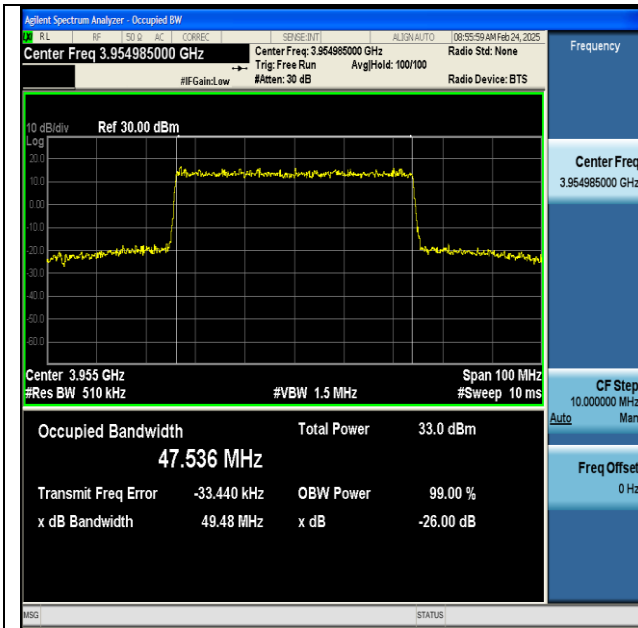

NTNV-n77(3700-3980)-PC2-30-50-H-DFT-256QAM-  
Outer\_Full-Ant1-PASS

NTNV-n77(3700-3980)-PC2-30-50-H-CP-QPSK-  
Outer\_Full-Ant1-PASS

NTNV-n77(3700-3980)-PC2-30-50-H-CP-16QAM-  
Outer\_Full-Ant1-PASS

NTNV-n77(3700-3980)-PC2-30-50-H-CP-64QAM-  
Outer\_Full-Ant1-PASS