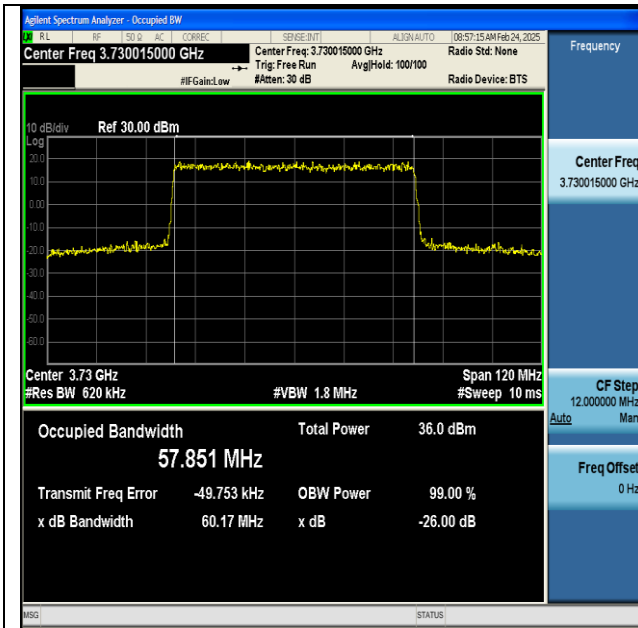

NTNV-n77(3700-3980)-PC2-30-50-H-CP-256QAM-  
Outer\_Full-Ant1-PASS

NTNV-n77(3700-3980)-PC2-30-60-L-DFT-BPSK-  
Outer\_Full-Ant1-PASS

NTNV-n77(3700-3980)-PC2-30-60-L-DFT-QPSK-  
Outer\_Full-Ant1-PASS

NTNV-n77(3700-3980)-PC2-30-60-L-DFT-16QAM-  
Outer\_Full-Ant1-PASS