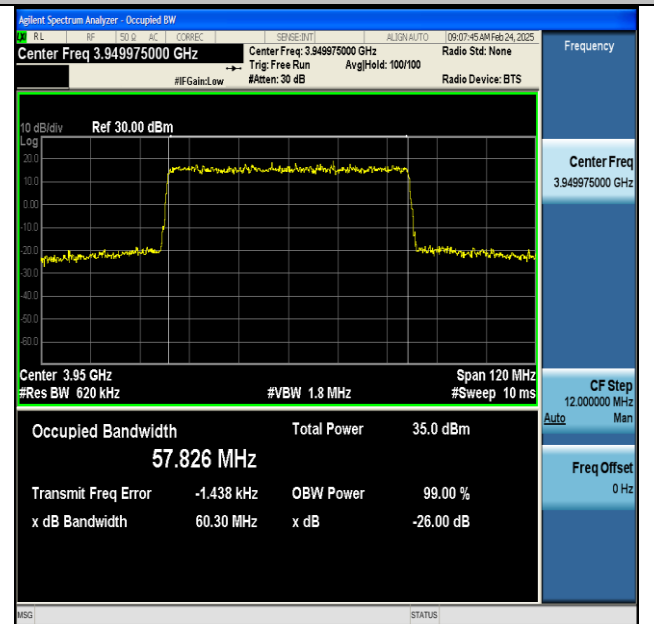

NTNV-n77(3700-3980)-PC2-30-60-H-DFT-16QAM-
Outer_Full-Ant1-PASS

NTNV-n77(3700-3980)-PC2-30-60-H-DFT-256QAM-
Outer_Full-Ant1-PASS