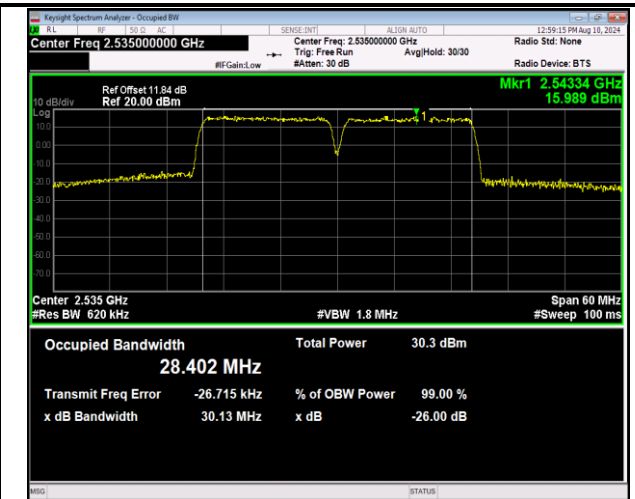

7-7-15MHz-15MHz-64QAM-64QAM-20825-20975-75RB#0-7
-75RB#0-PASS

7-7-15MHz-15MHz-16QAM-16QAM-21025-21175-75RB#0-7
-75RB#0-PASS