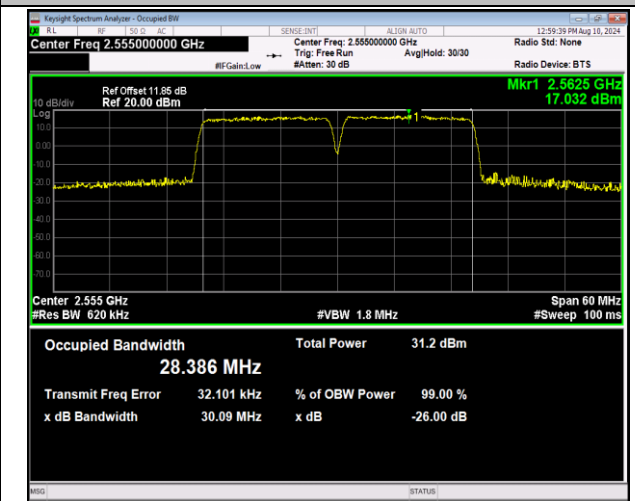

7-7-15MHz-15MHz-16QAM-16QAM-21025-21175-75RB#0-7
-75RB#0-PASS

7-7-15MHz-15MHz-QPSK-QPSK-21225-21375-75RB#0-7
5RB#0-PASS