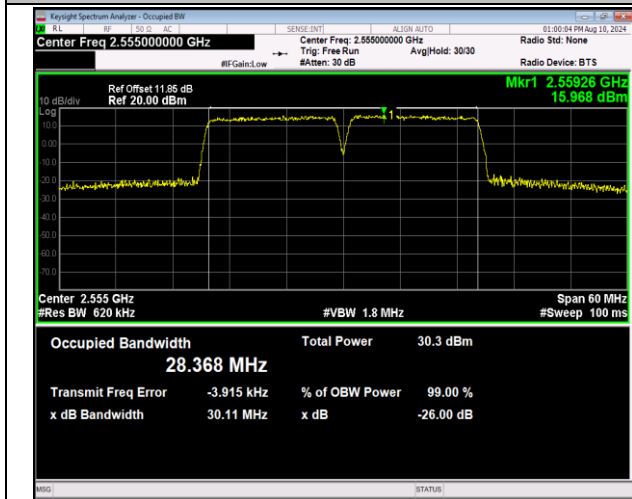

7-7-15MHz-15MHz-64QAM-64QAM-21025-21175-75RB#0-7
-75RB#0-PASS

7-7-15MHz-15MHz-16QAM-16QAM-21225-21375-75RB#0-7
-75RB#0-PASS