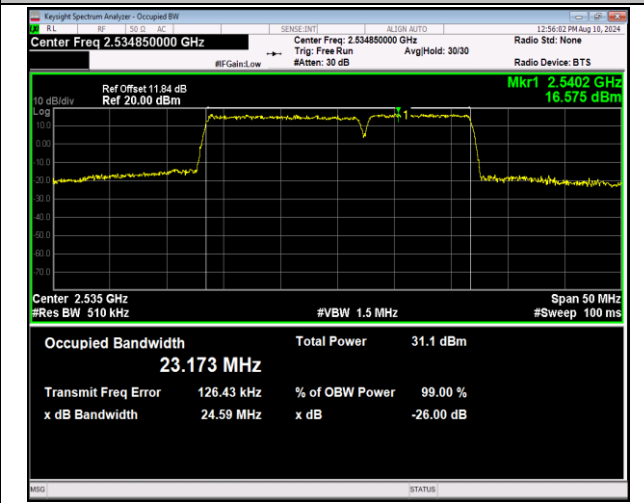

7-7-15MHz-10MHz-16QAM-16QAM-20825-20945-75RB#0-5
-50RB#0-PASS

7-7-15MHz-10MHz-QPSK-QPSK-21051-21171-75RB#0-5
ORB#0-PASS