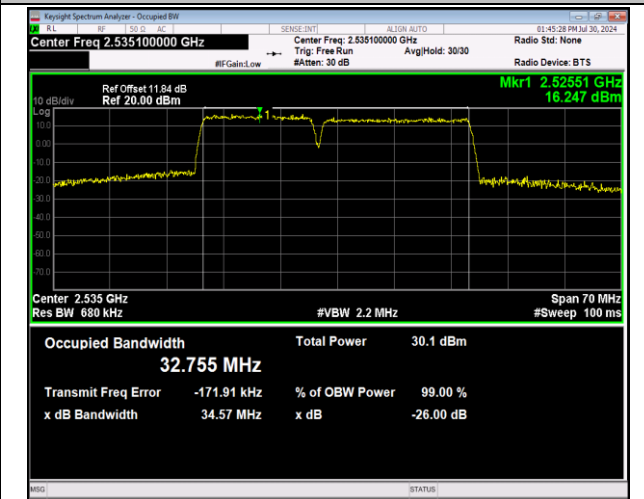

7-7-15MHz-20MHz-QPSK-QPSK-21003-21174-75RB#0-1
00RB#0-PASS

7-7-15MHz-20MHz-64QAM-64QAM-21003-21174-75RB#0
-100RB#0-PASS