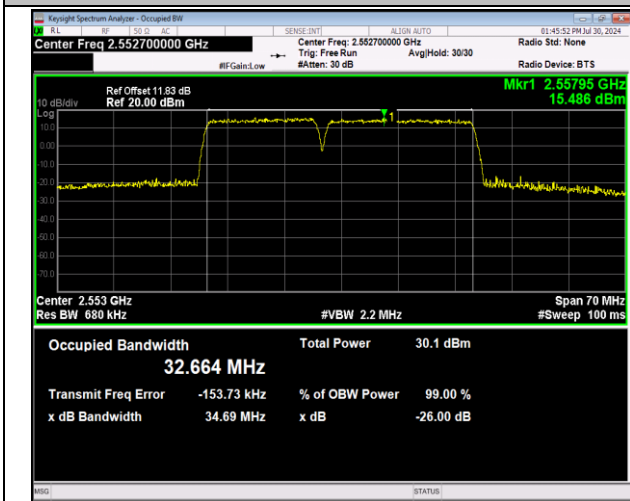

7-7-15MHz-20MHz-16QAM-16QAM-21003-21174-75RB#0
 -100RB#0-PASS

7-7-15MHz-20MHz-64QAM-64QAM-21003-21174-75RB#0
 -100RB#0-PASS

7-7-15MHz-20MHz-QPSK-QPSK-21179-21350-75RB#0-1
00RB#0-PASS

7-7-15MHz-20MHz-16QAM-16QAM-21179-21350-75RB#0
-100RB#0-PASS