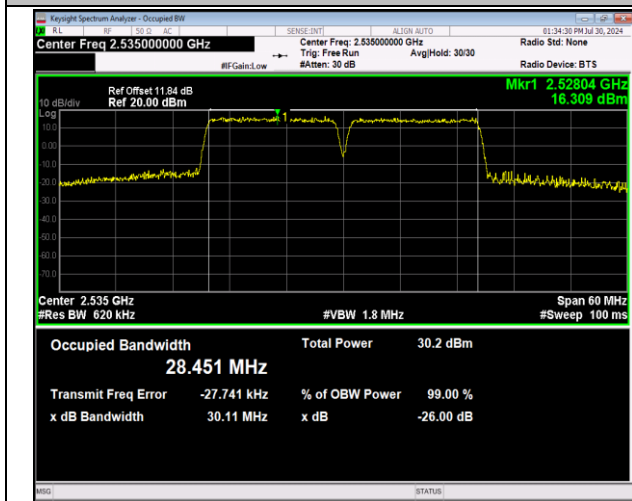

7-7-15MHz-15MHz-16QAM-16QAM-20825-20975-75RB#0-7
-75RB#0-PASS

7-7-15MHz-15MHz-64QAM-64QAM-20825-20975-75RB#0-7
-75RB#0-PASS

7-7-15MHz-15MHz-QPSK-QPSK-21025-21175-75RB#0-7
5RB#0-PASS

7-7-15MHz-15MHz-16QAM-16QAM-21025-21175-75RB#0-7
-75RB#0-PASS