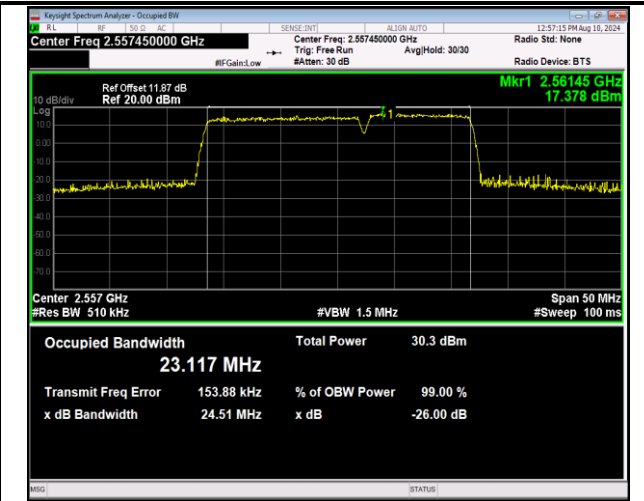

7-7-15MHz-10MHz-64QAM-64QAM-21051-21171-75RB#0-5
-50RB#0-PASS

7-7-15MHz-10MHz-16QAM-16QAM-21277-21397-75RB#0-50
-50RB#0-PASS