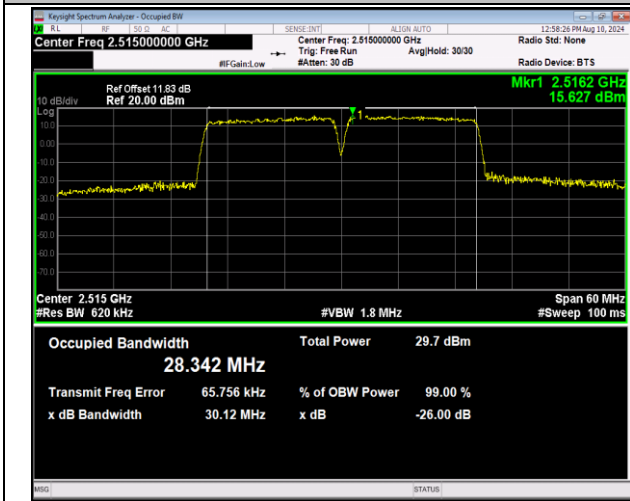

7-7-15MHz-10MHz-QPSK-QPSK-21277-21397-75RB#0-5
ORB#0-PASS

7-7-15MHz-10MHz-16QAM-16QAM-21277-21397-75RB#0-50
-50RB#0-PASS

7-7-15MHz-10MHz-64QAM-64QAM-21277-21397-75RB#0-50
-50RB#0-PASS

7-7-15MHz-15MHz-QPSK-QPSK-20825-20975-75RB#0-7
5RB#0-PASS