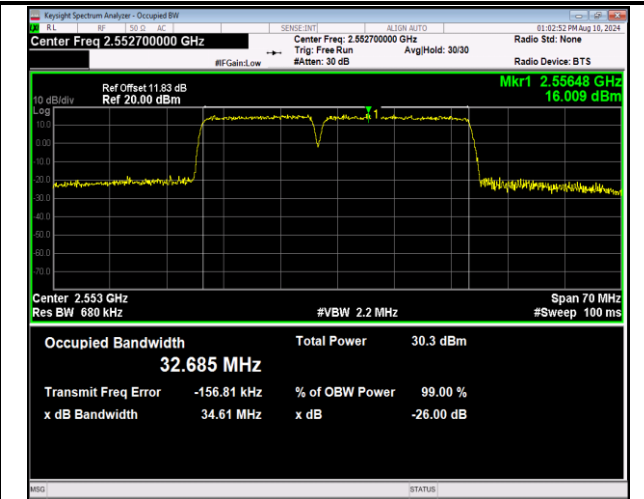

7-7-15MHz-20MHz-64QAM-64QAM-21003-21174-75RB#0
-100RB#0-PASS

7-7-15MHz-20MHz-16QAM-16QAM-21179-21350-75RB#0
-100RB#0-PASS