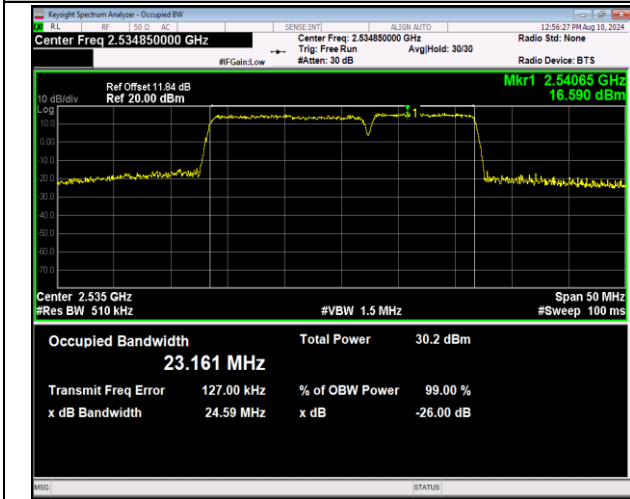

7-7-15MHz-10MHz-64QAM-64QAM-20825-20945-75RB#0-5
-50RB#0-PASS

7-7-15MHz-10MHz-16QAM-16QAM-21051-21171-75RB#0-5
-50RB#0-PASS