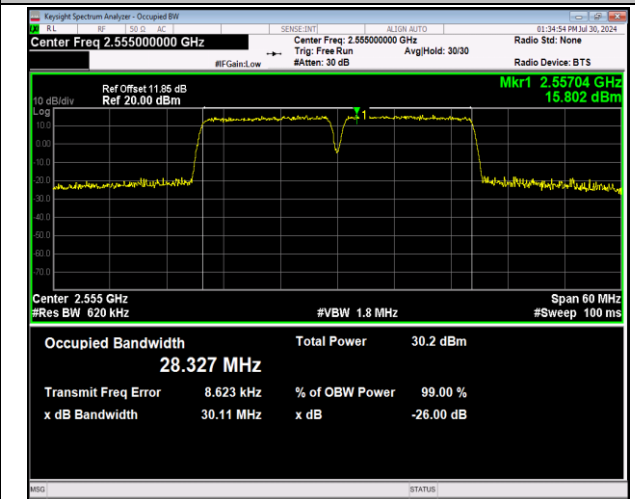

7-7-15MHz-15MHz-QPSK-QPSK-21225-21375-75RB#0-7
5RB#0-PASS

7-7-15MHz-15MHz-64QAM-64QAM-21225-21375-75RB#0-7
-75RB#0-PASS