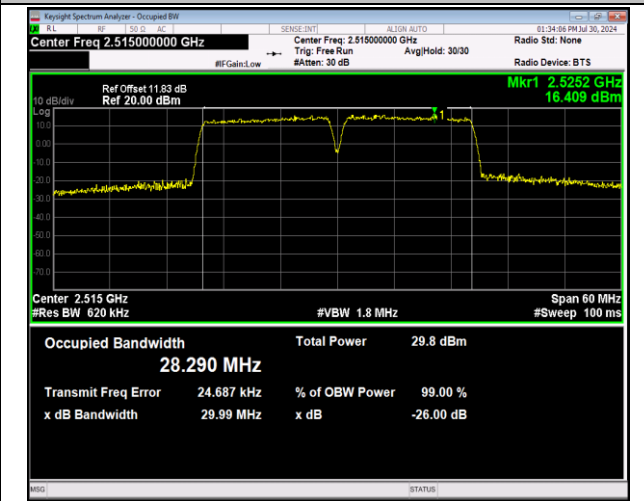

7-7-15MHz-15MHz-QPSK-QPSK-20825-20975-75RB#0-7
5RB#0-PASS

7-7-15MHz-15MHz-64QAM-64QAM-20825-20975-75RB#0-7
-75RB#0-PASS