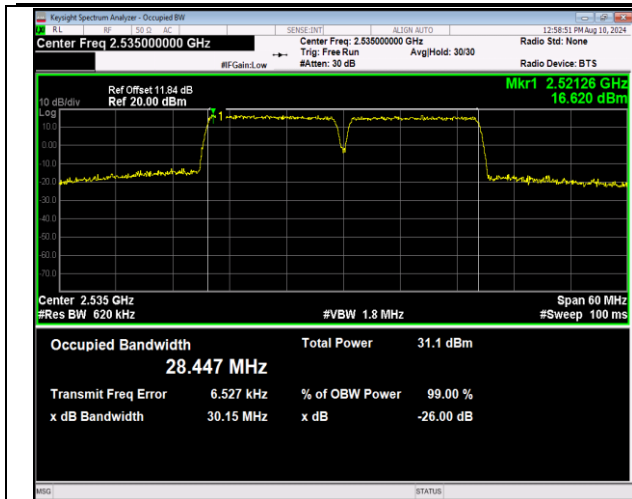

7-7-15MHz-15MHz-16QAM-16QAM-20825-20975-75RB#0-7
-75RB#0-PASS

7-7-15MHz-15MHz-QPSK-QPSK-21025-21175-75RB#0-7
5RB#0-PASS