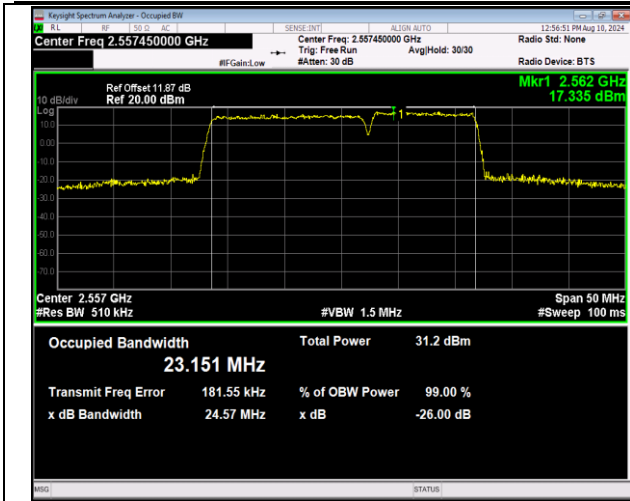

7-7-15MHz-10MHz-64QAM-64QAM-20825-20945-75RB#0-5
-50RB#0-PASS

7-7-15MHz-10MHz-QPSK-QPSK-21051-21171-75RB#0-5
ORB#0-PASS

7-7-15MHz-10MHz-16QAM-16QAM-21051-21171-75RB#0-5
-50RB#0-PASS

7-7-15MHz-10MHz-64QAM-64QAM-21051-21171-75RB#0-5
-50RB#0-PASS