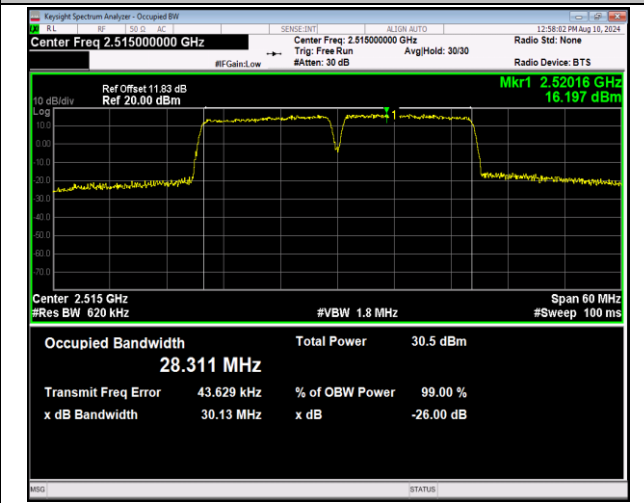

7-7-15MHz-10MHz-16QAM-16QAM-21277-21397-75RB#0-50
-50RB#0-PASS

7-7-15MHz-15MHz-QPSK-QPSK-20825-20975-75RB#0-7
5RB#0-PASS