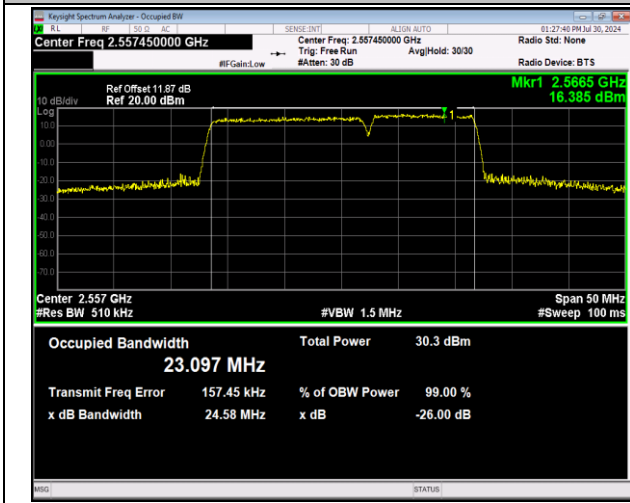

7-7-15MHz-10MHz-QPSK-QPSK-21277-21397-75RB#0-5
ORB#0-PASS

7-7-15MHz-10MHz-64QAM-64QAM-21277-21397-75RB#0-50
-50RB#0-PASS