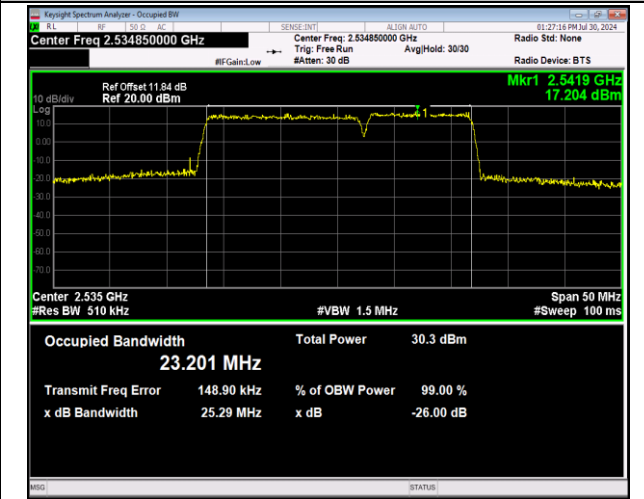

7-7-15MHz-10MHz-QPSK-QPSK-21051-21171-75RB#0-5
ORB#0-PASS

7-7-15MHz-10MHz-64QAM-64QAM-21051-21171-75RB#0-5
-50RB#0-PASS