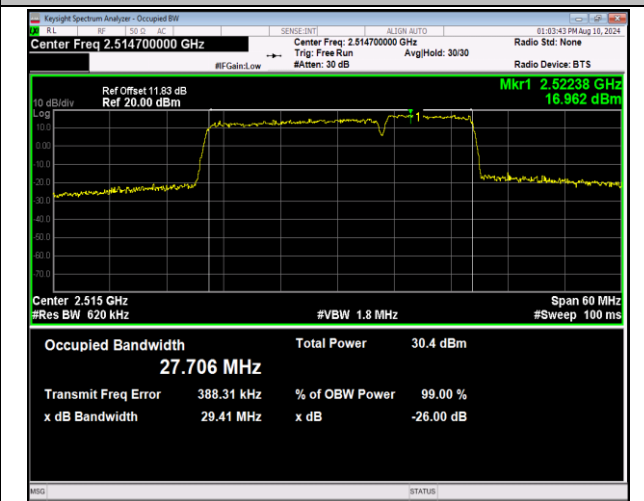

7-7-15MHz-20MHz-16QAM-16QAM-21179-21350-75RB#0
-100RB#0-PASS

7-7-20MHz-10MHz-QPSK-QPSK-20850-20994-100RB#0-
50RB#0-PASS