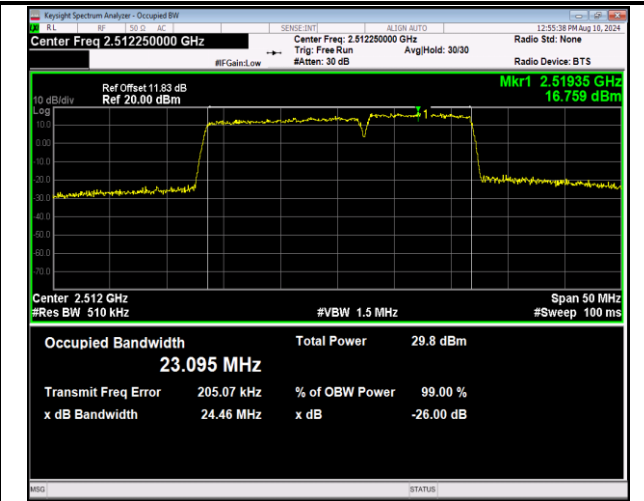

7-7-10MHz-20MHz-64QAM-64QAM-21206-21350-50RB#0
-100RB#0-PASS

7-7-15MHz-10MHz-16QAM-16QAM-20825-20945-75RB#0-5
-50RB#0-PASS