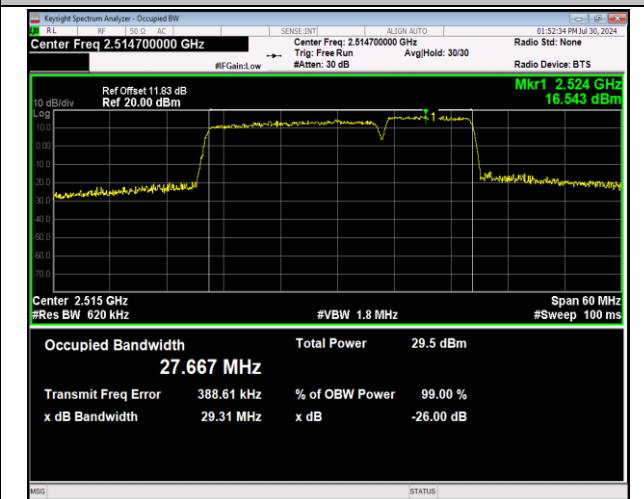

7-7-20MHz-10MHz-QPSK-QPSK-20850-20994-100RB#0-
50RB#0-PASS

7-7-20MHz-10MHz-64QAM-64QAM-20850-20994-100RB#
0-50RB#0-PASS