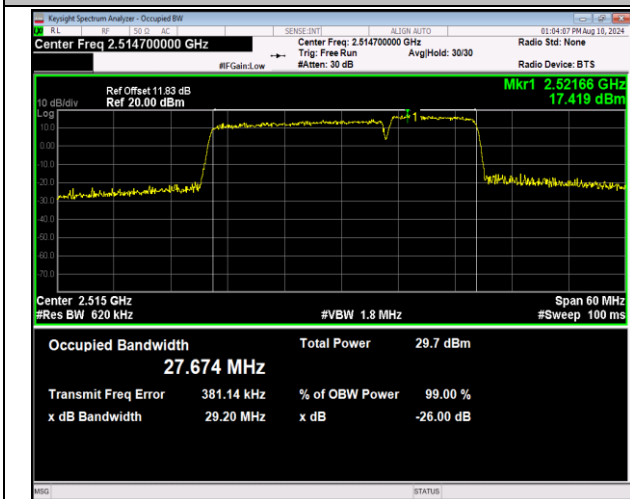

7-7-15MHz-20MHz-64QAM-64QAM-21179-21350-75RB#0
-100RB#0-PASS

7-7-20MHz-10MHz-16QAM-16QAM-20850-20994-100RB#
0-50RB#0-PASS