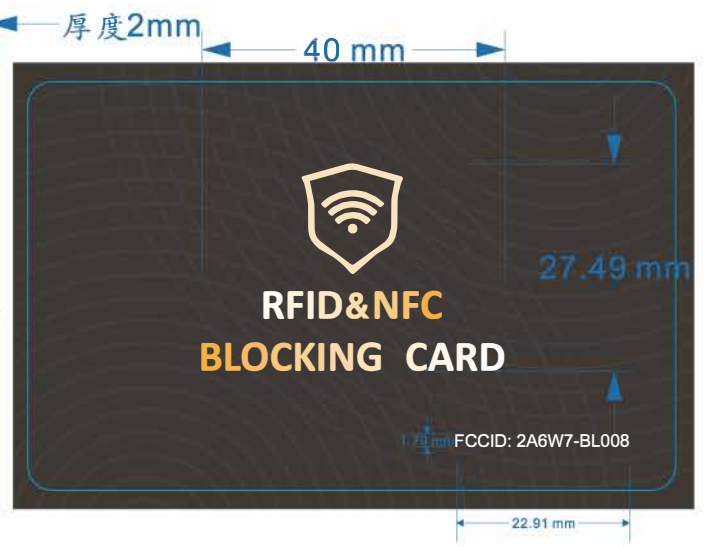

Model : BL008

thickness 2mm

PANTONE Black 7 C

PANTONE 10398 C

Front

Back