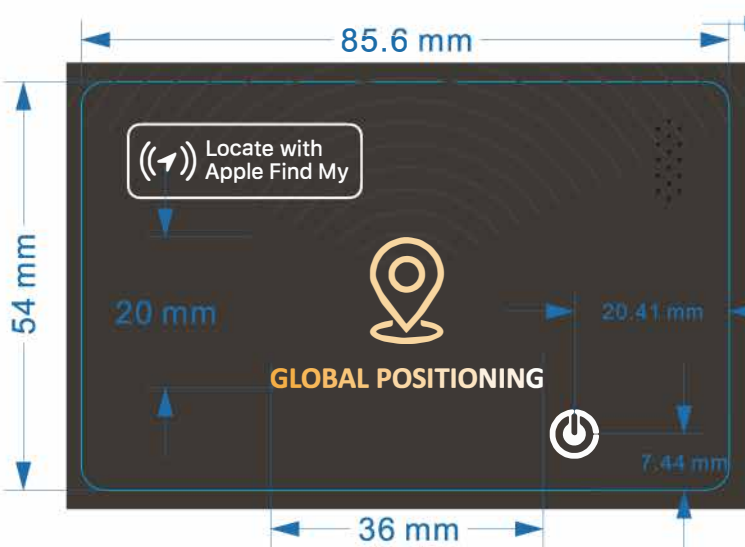

Model : BL008

thickness 2mm

PANTONE Black 7 C

PANTONE 10398 C

Front

Back