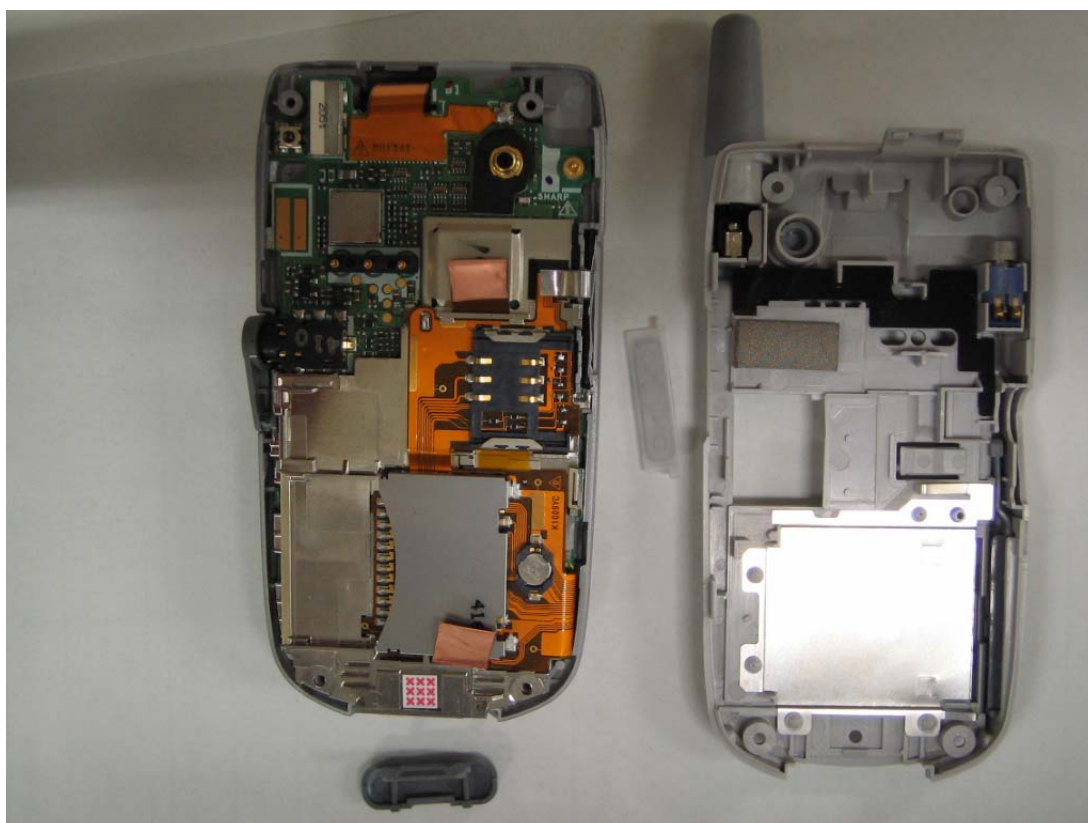

Fantom Internal Photos

Sub LCD side

Main LCD side

Key side

Battery side

under Main LCD

under Sub LCD

under SIM Frame

Under SIM/SD FPC

Camera (under Shield)

Under RF Shield