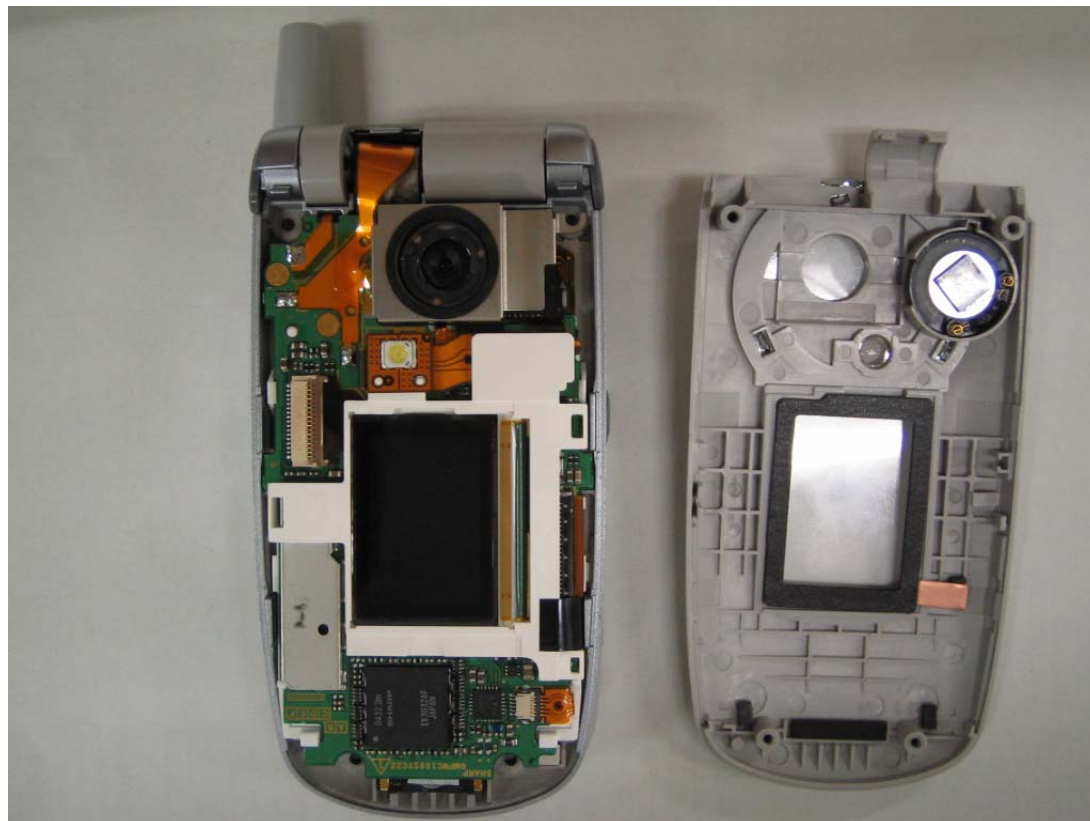

Fantom Internal Photos

Sub LCD side

Main LCD side

Key side

Battery side

under Main LCD

under Sub LCD

under SIM Frame

Under SIM/SD FPC

Camera (under Shield)

Under RF Shield