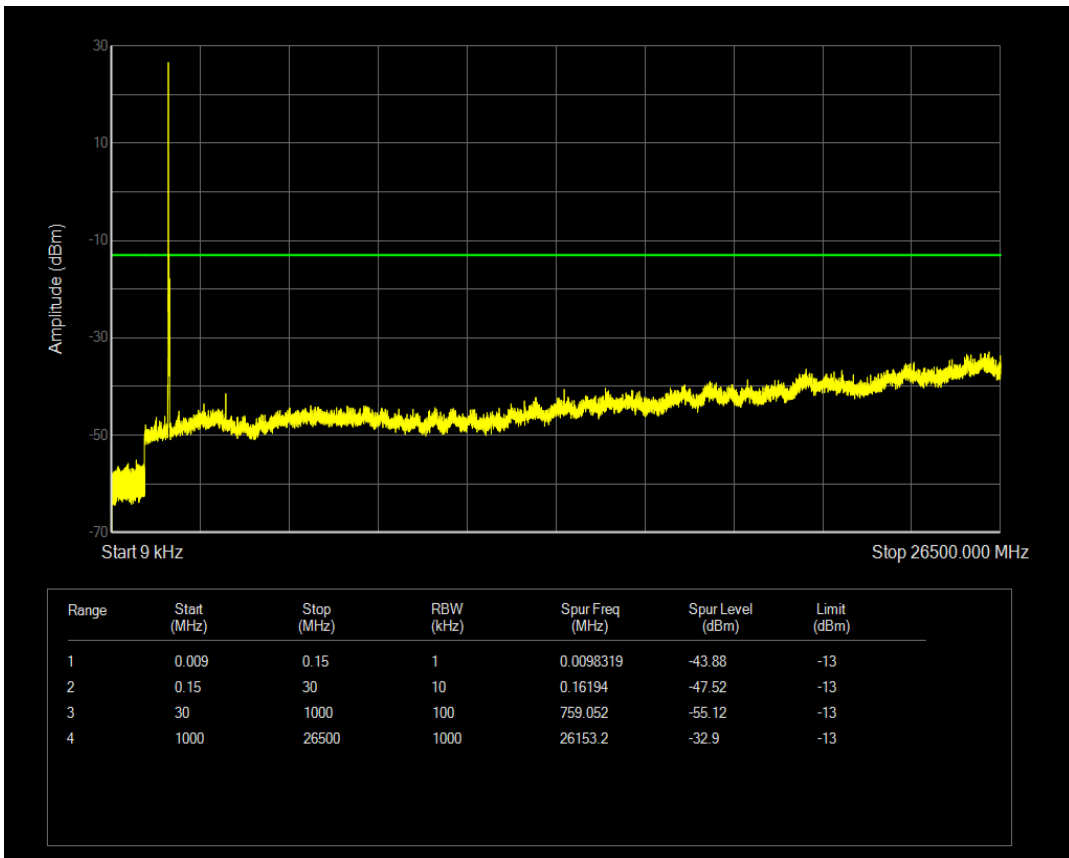

Band66 QPSK BW=20MHz Channel=132072 RB Size=1 Position=#0

Band66 QAM16 BW=15MHz Channel=132597 RB Size=75 Position=#0