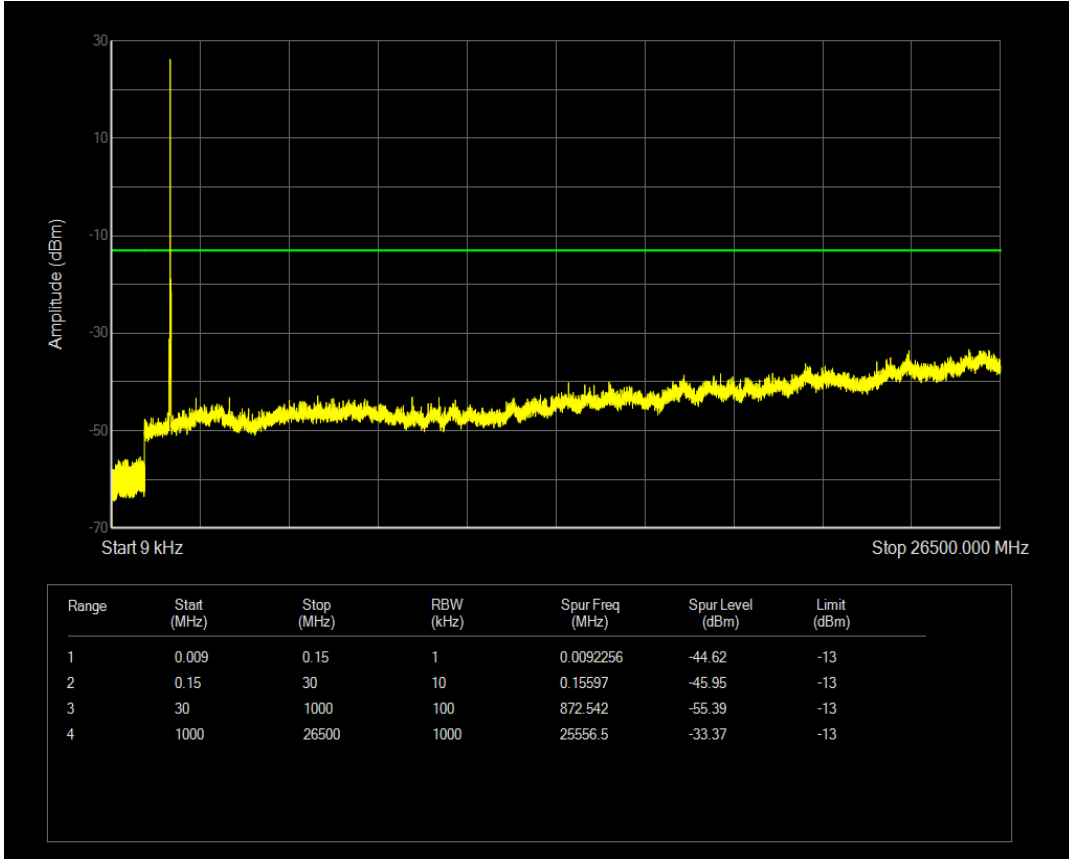

Band66 QAM16 BW=15MHz Channel=132322 RB Size=1 Position=#0

Band66 QPSK BW=15MHz Channel=132322 RB Size=75 Position=#0

Band66 QAM16 BW=15MHz Channel=132322 RB Size=75 Position=#0

Band66 QPSK BW=15MHz Channel=132597 RB Size=1 Position=#0