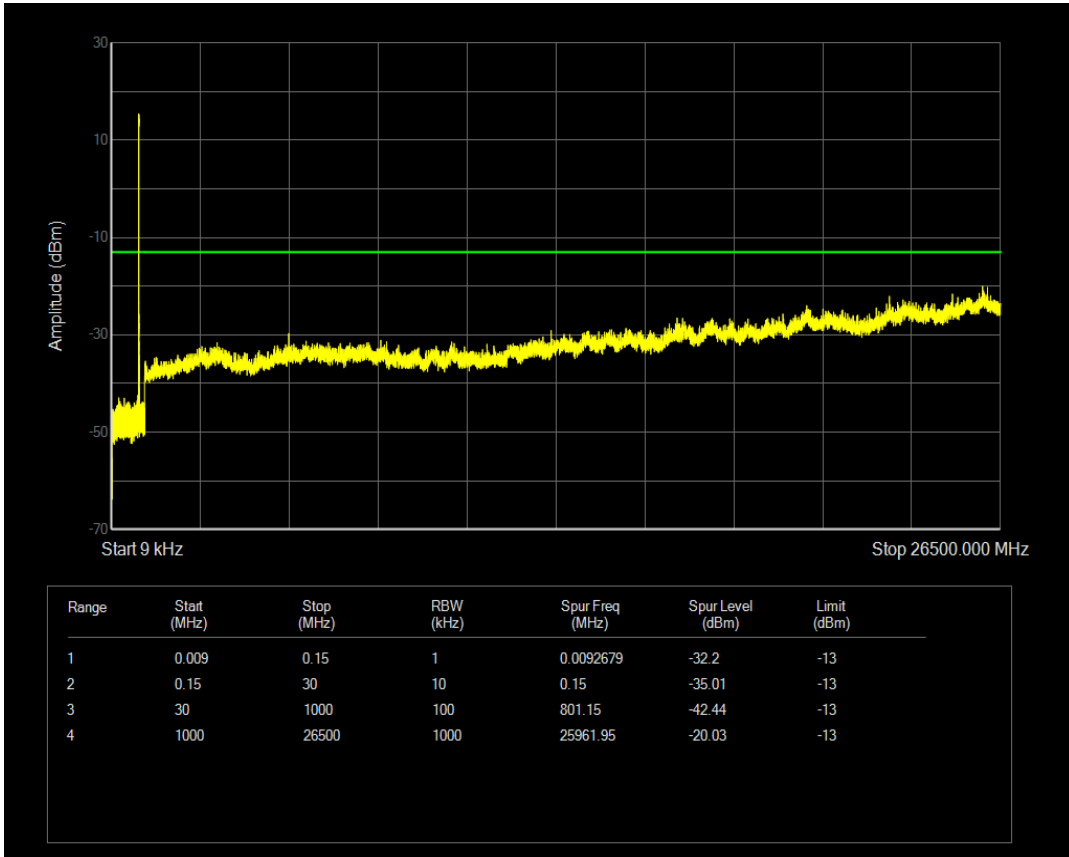

Band5 QPSK BW=3MHz Channel=20415 RB Size=15 Position=#0

Band5 QAM16 BW=3MHz Channel=20415 RB Size=1 Position=#0