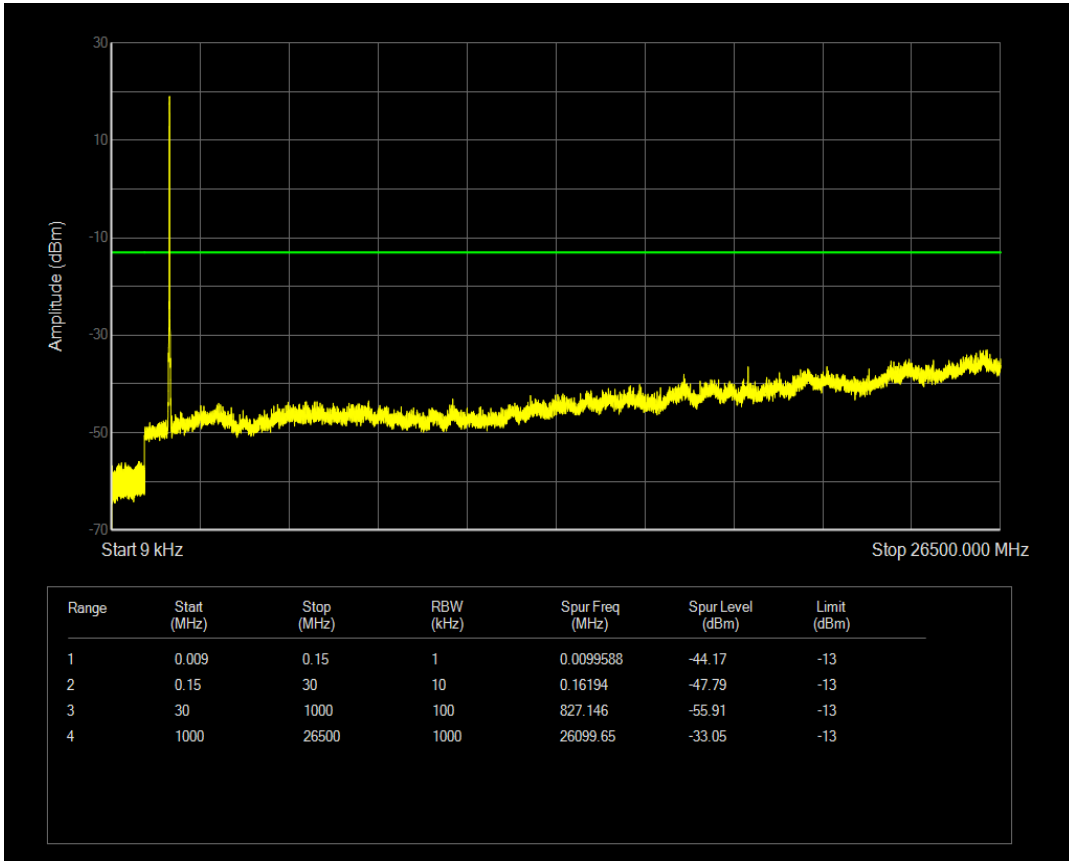

Band66 QPSK BW=15MHz Channel=132322 RB Size=75 Position=#0

Band66 QAM16 BW=15MHz Channel=132322 RB Size=75 Position=#0