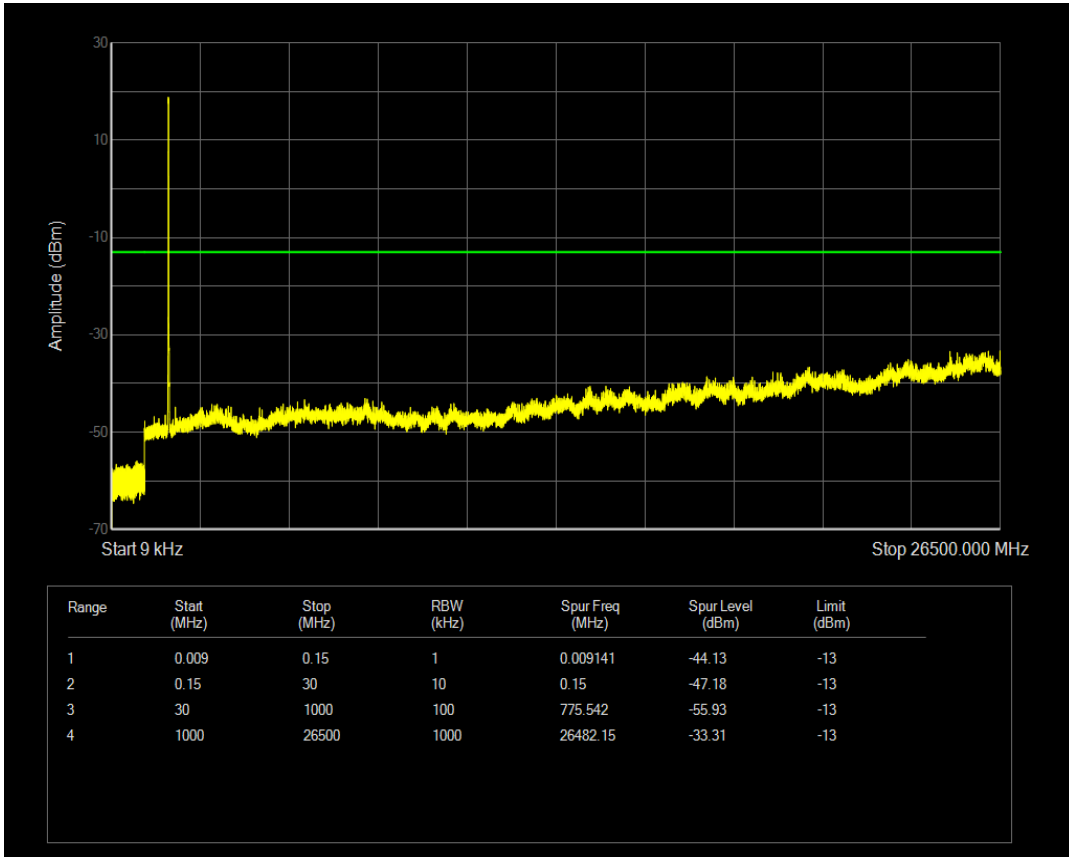

Band66 QAM16 BW=10MHz Channel=132022 RB Size=50 Position=#0

Band66 QPSK BW=10MHz Channel=132322 RB Size=1 Position=#0