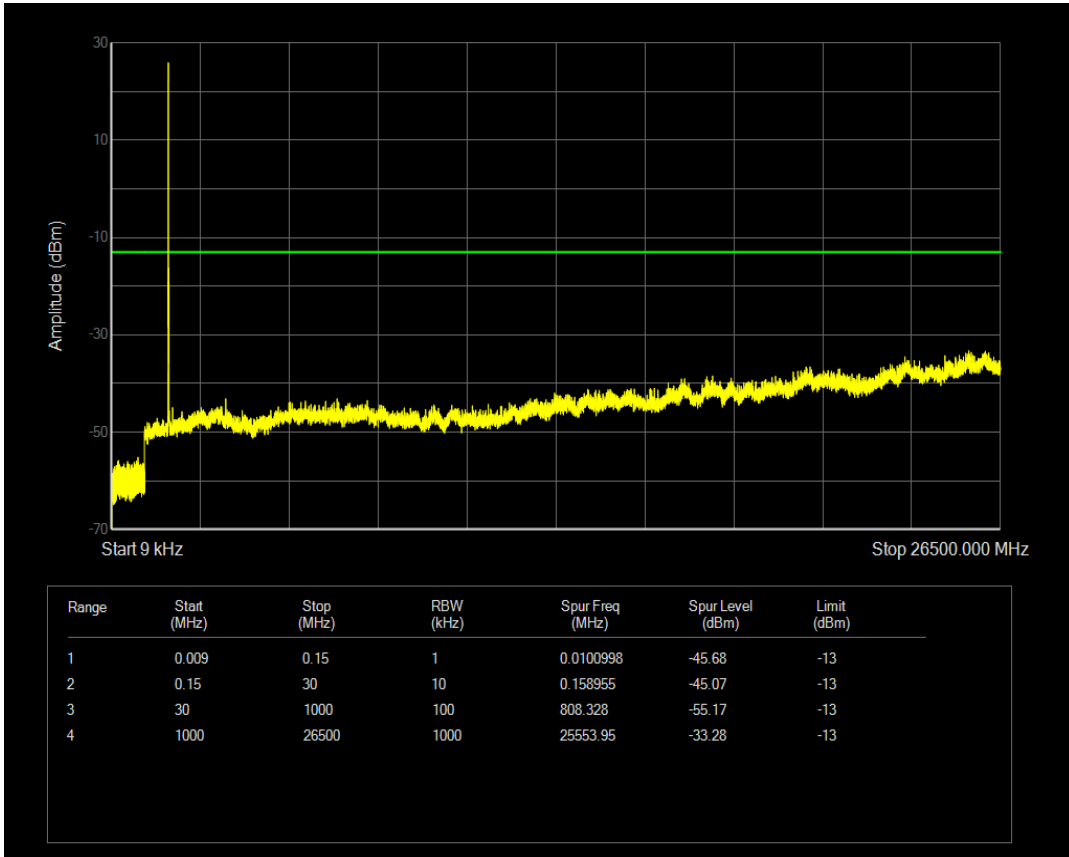

Band66 QPSK BW=5MHz Channel=132647 RB Size=25 Position=#0

Band66 QAM16 BW=5MHz Channel=132647 RB Size=1 Position=#0

Band66 QPSK BW=10MHz Channel=132022 RB Size=1 Position=#0

Band66 QAM16 BW=5MHz Channel=132647 RB Size=25 Position=#0

Band66 QAM16 BW=10MHz Channel=132022 RB Size=1 Position=#0

Band66 QPSK BW=10MHz Channel=132022 RB Size=50 Position=#0

Band66 QAM16 BW=10MHz Channel=132022 RB Size=50 Position=#0

Band66 QPSK BW=10MHz Channel=132322 RB Size=1 Position=#0