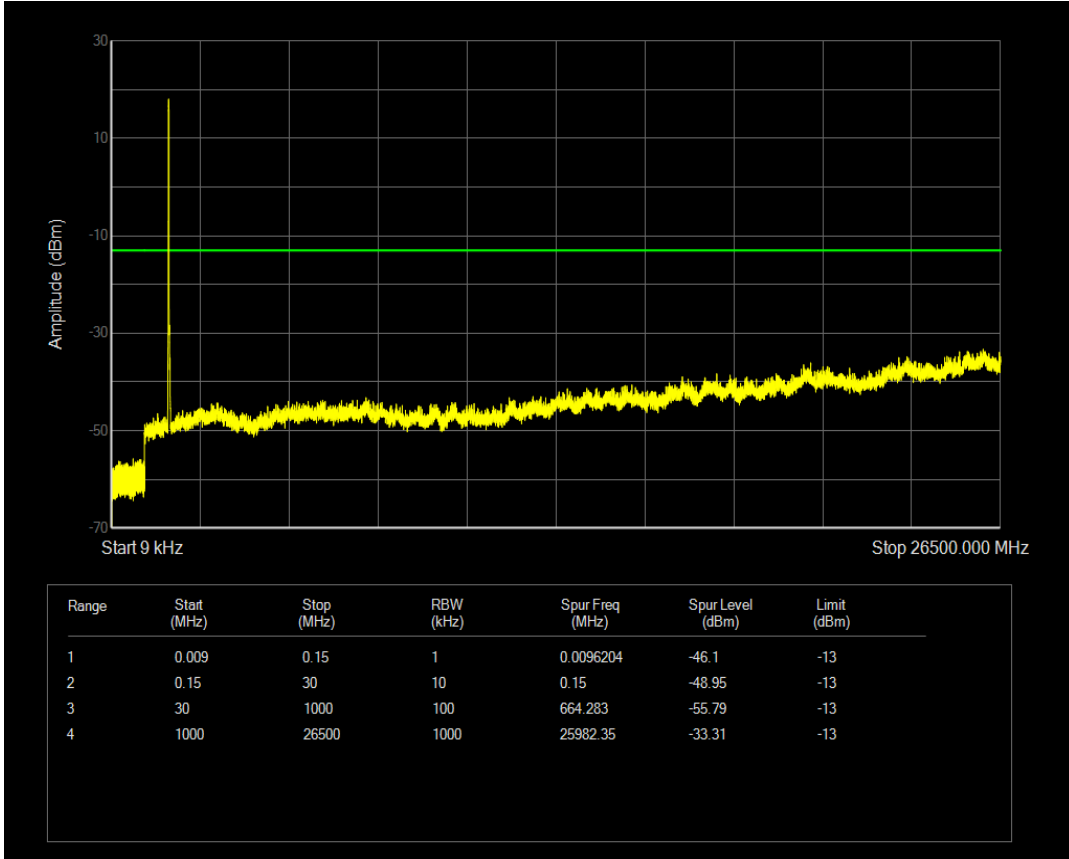

Band66 QPSK BW=20MHz Channel=132072 RB Size=100 Position=#0

Band66 QAM16 BW=20MHz Channel=132072 RB Size=100 Position=#0