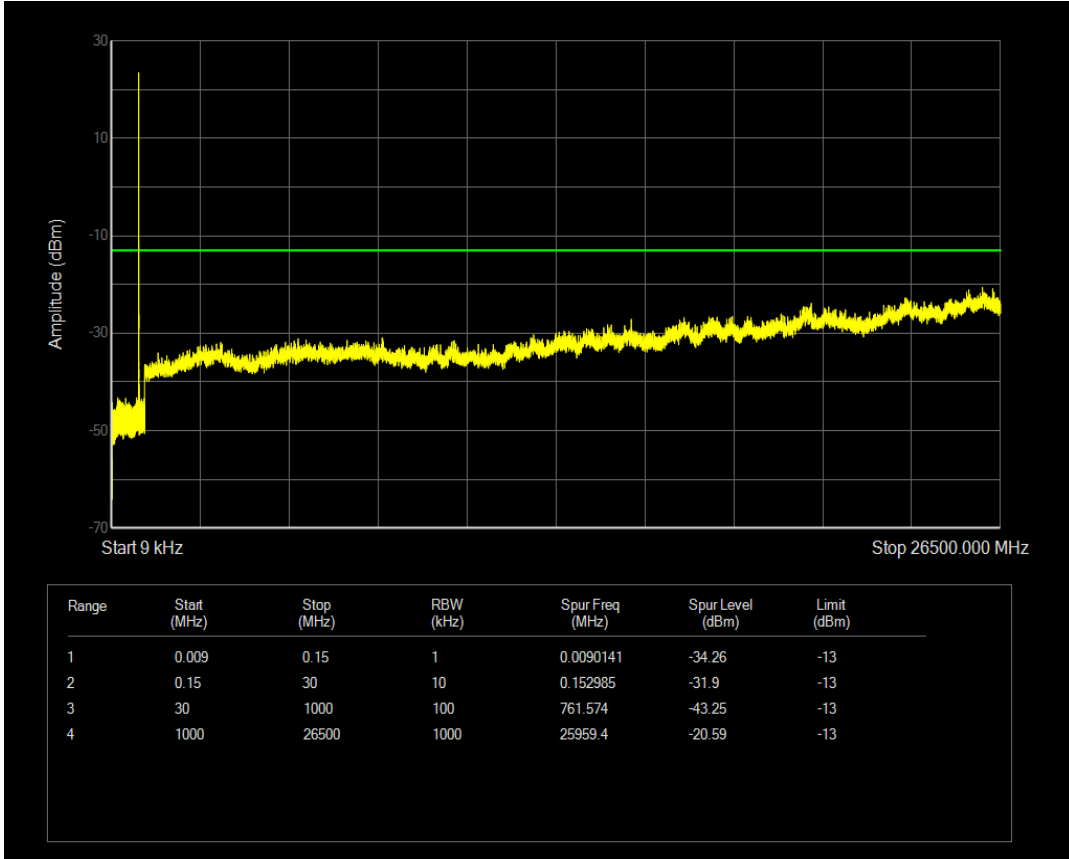

Band4 QPSK BW=20MHz Channel=20175 RB Size=100 Position=#0

Band4 QAM16 BW=20MHz Channel=20175 RB Size=1 Position=#0

Band4 QAM16 BW=20MHz Channel=20175 RB Size=100 Position=#0

Band4 QPSK BW=20MHz Channel=20300 RB Size=100 Position=#0

Band4 QPSK BW=20MHz Channel=20300 RB Size=1 Position=#0

Band4 QAM16 BW=20MHz Channel=20300 RB Size=1 Position=#0

Band4 QAM16 BW=20MHz Channel=20300 RB Size=100 Position=#0

Band5 QPSK BW=1.4MHz Channel=20407 RB Size=1 Position=#0

Band5 QPSK BW=1.4MHz Channel=20407 RB Size=6 Position=#0

Band5 QAM16 BW=1.4MHz Channel=20407 RB Size=1 Position=#0

Band5 QAM16 BW=1.4MHz Channel=20407 RB Size=6 Position=#0

Band5 QPSK BW=1.4MHz Channel=20525 RB Size=1 Position=#0