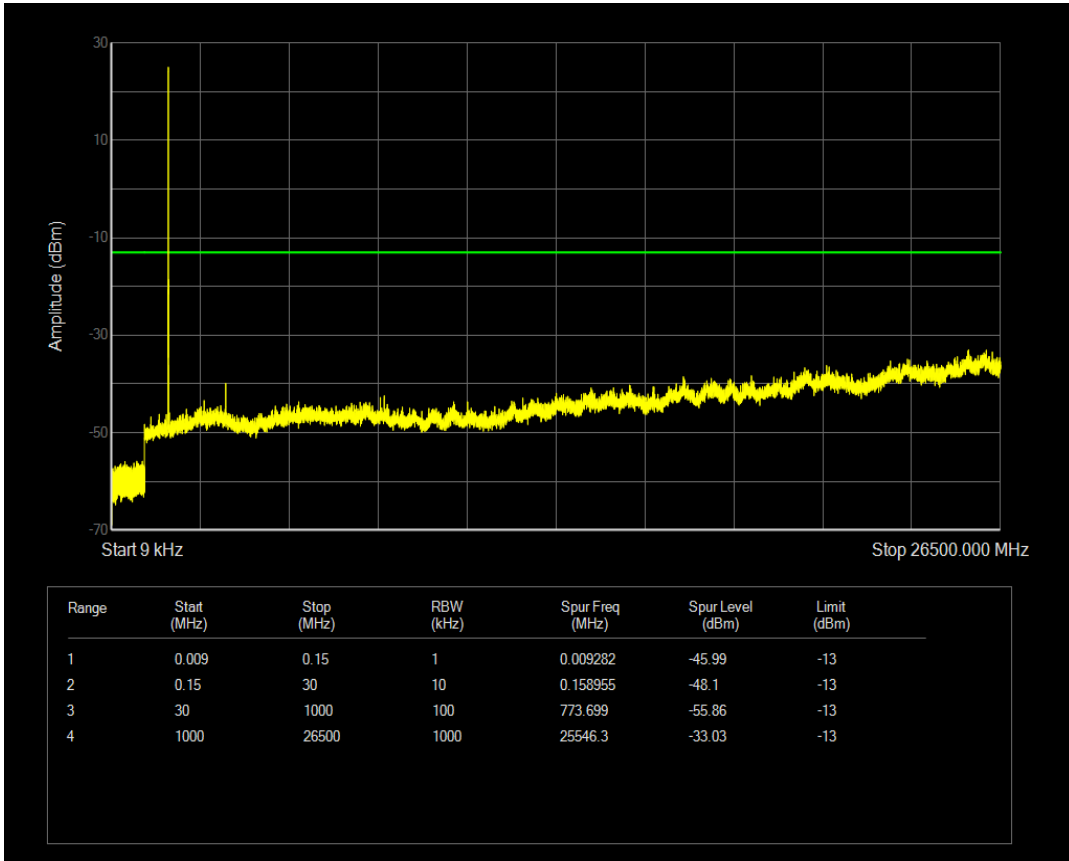

Band66 QAM16 BW=3MHz Channel=132657 RB Size=1 Position=#0

Band66 QPSK BW=3MHz Channel=132657 RB Size=15 Position=#0

Band66 QAM16 BW=3MHz Channel=132657 RB Size=15 Position=#0

Band66 QPSK BW=5MHz Channel=131997 RB Size=1 Position=#0