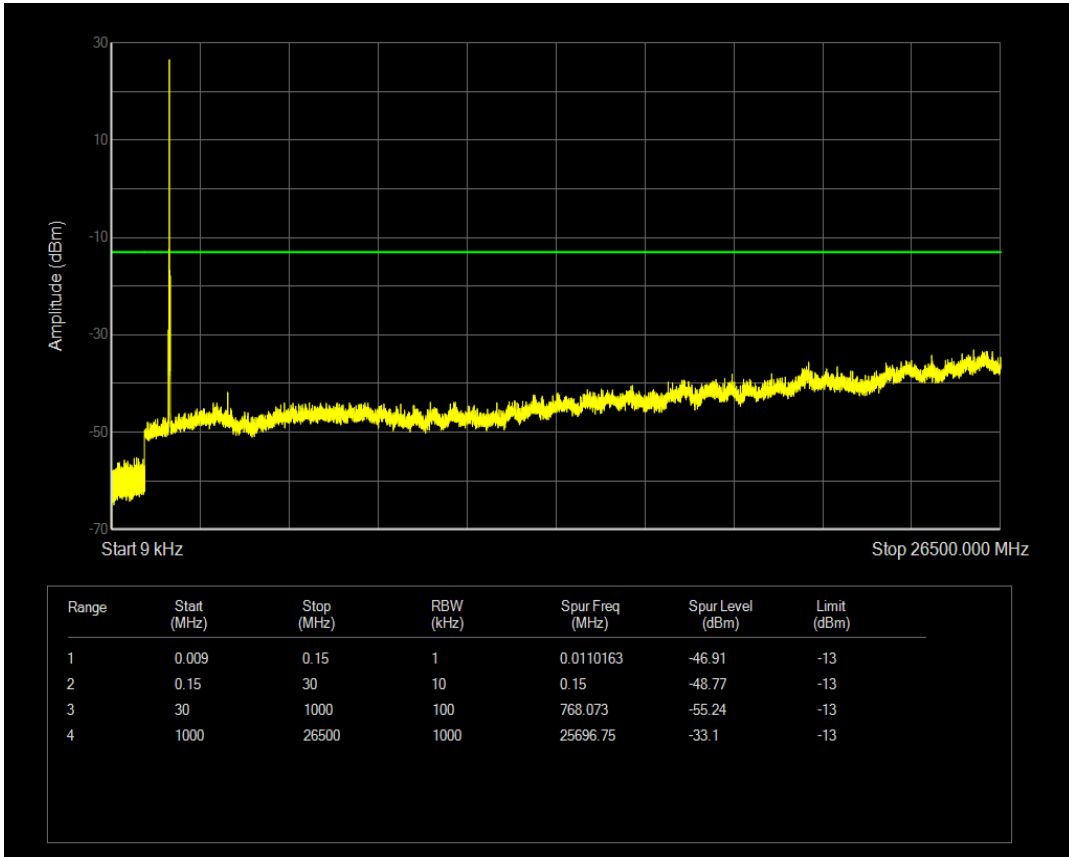

Band4 QPSK BW=15MHz Channel=20175 RB Size=1 Position=#0

Band4 QAM16 BW=15MHz Channel=20175 RB Size=1 Position=#0

Band4 QAM16 BW=15MHz Channel=20175 RB Size=75 Position=#0

Band4 QPSK BW=15MHz Channel=20325 RB Size=1 Position=#0

Band4 QAM16 BW=15MHz Channel=20325 RB Size=1 Position=#0

Band4 QPSK BW=15MHz Channel=20325 RB Size=75 Position=#0

Band4 QAM16 BW=15MHz Channel=20325 RB Size=75 Position=#0

Band4 QPSK BW=20MHz Channel=20050 RB Size=100 Position=#0