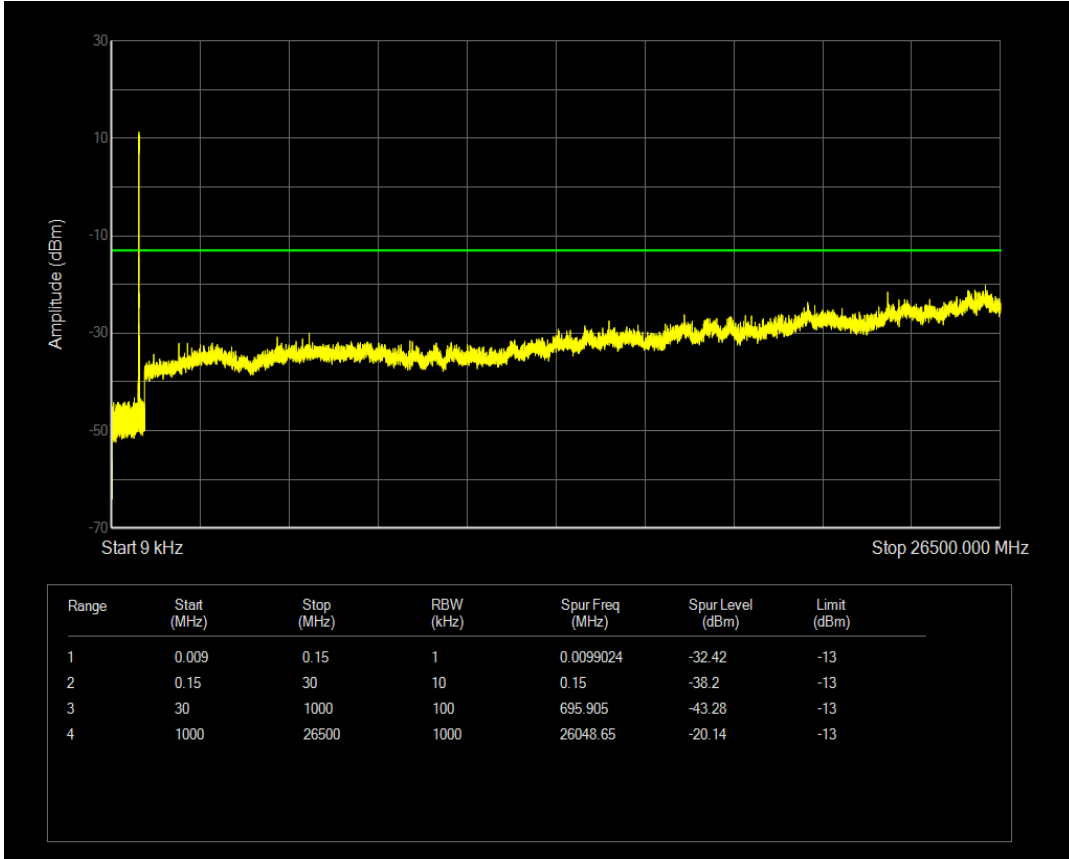

Band5 QPSK BW=10MHz Channel=20450 RB Size=50 Position=#0

Band5 QPSK BW=10MHz Channel=20525 RB Size=1 Position=#0