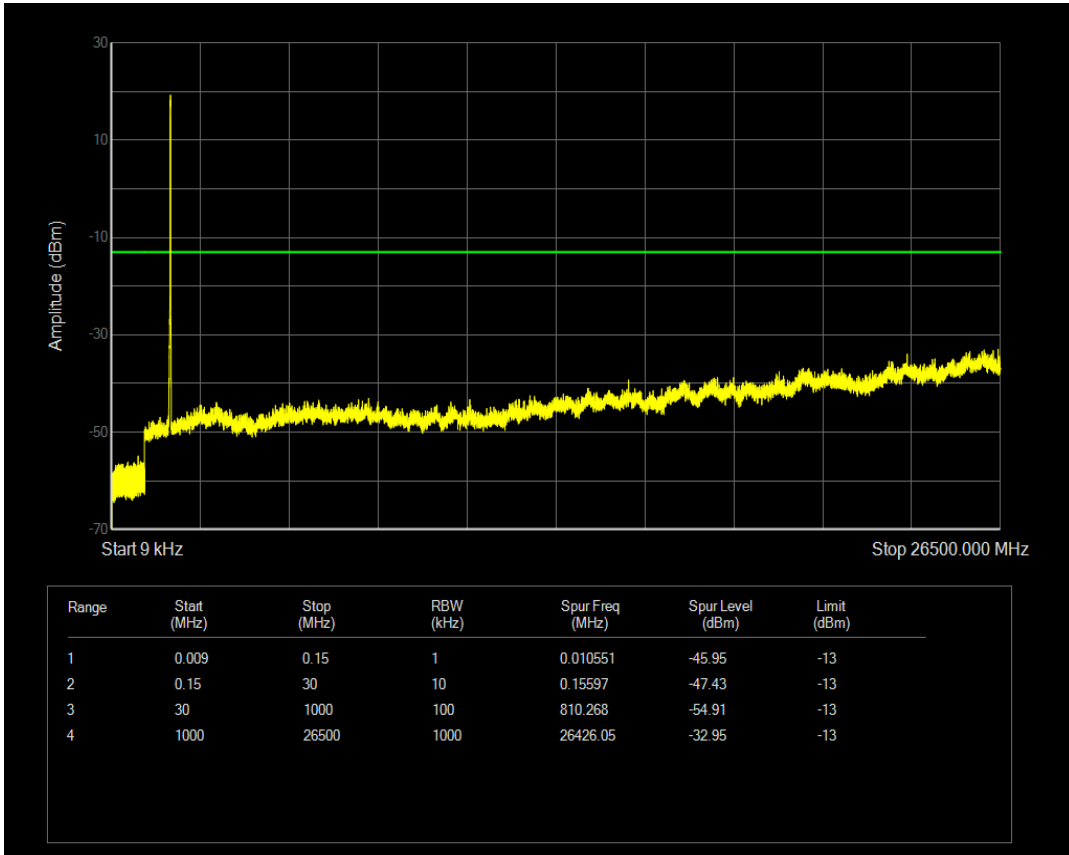

Band66 QPSK BW=15MHz Channel=132597 RB Size=75 Position=#0

Band66 QAM16 BW=15MHz Channel=132597 RB Size=1 Position=#0