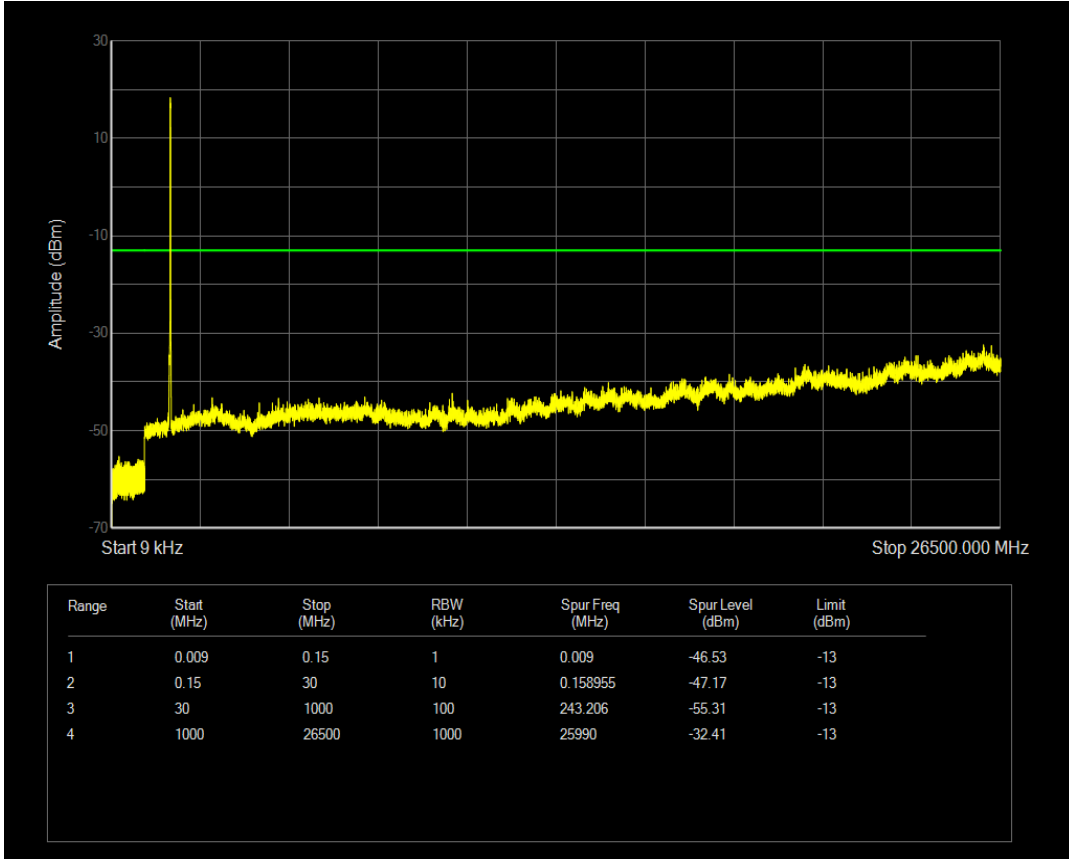

Band66 QPSK BW=15MHz Channel=132597 RB Size=75 Position=#0

Band66 QAM16 BW=15MHz Channel=132597 RB Size=1 Position=#0

Band66 QPSK BW=20MHz Channel=132072 RB Size=1 Position=#0

Band66 QAM16 BW=15MHz Channel=132597 RB Size=75 Position=#0