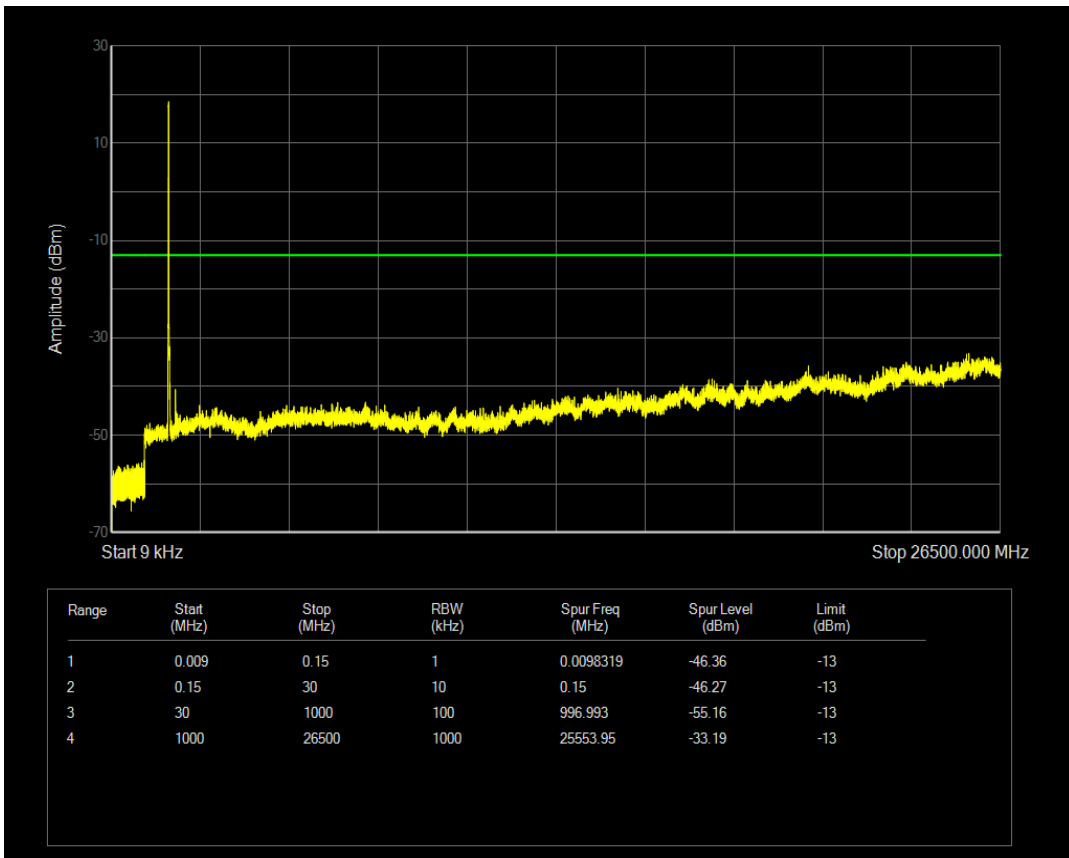

Band66 QPSK BW=15MHz Channel=132047 RB Size=75 Position=#0

Band66 QAM16 BW=15MHz Channel=132047 RB Size=1 Position=#0