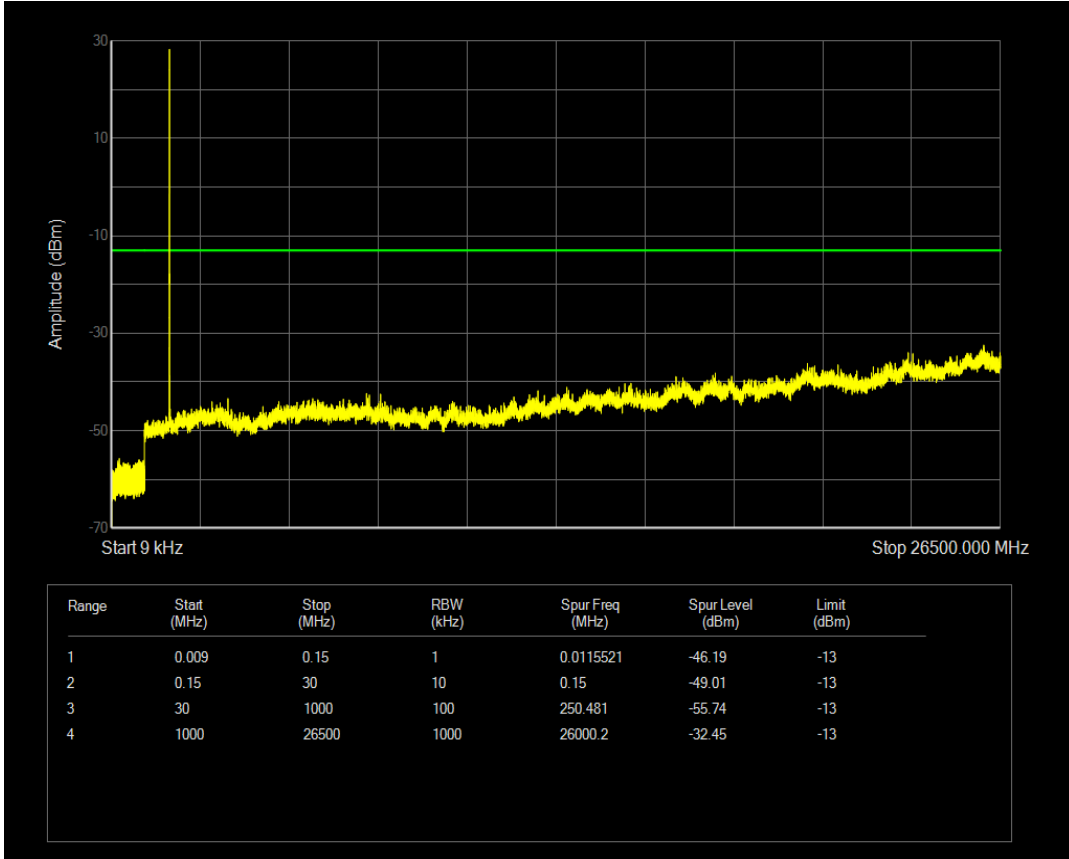

Band66 QAM16 BW=3MHz Channel=132322 RB Size=1 Position=#0

Band66 QPSK BW=3MHz Channel=132657 RB Size=1 Position=#0