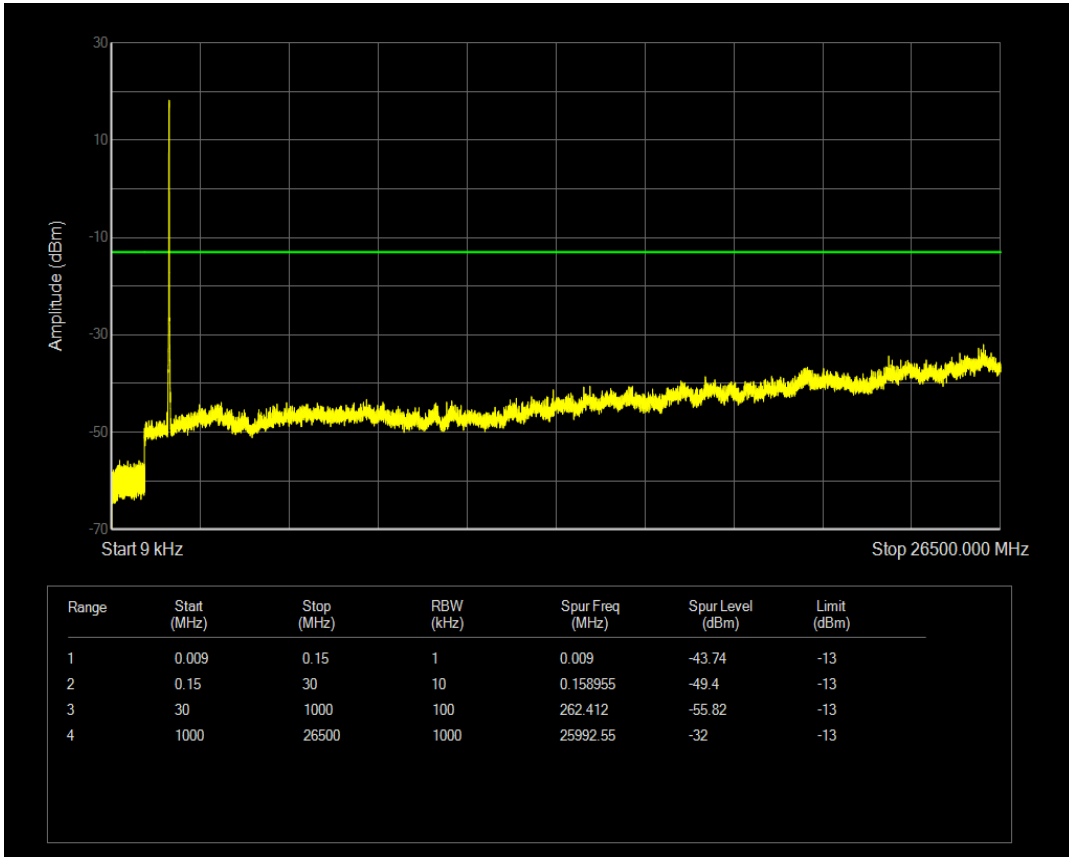

Band4 QPSK BW=15MHz Channel=20175 RB Size=1 Position=#0

Band4 QAM16 BW=15MHz Channel=20175 RB Size=1 Position=#0

Band4 QAM16 BW=15MHz Channel=20175 RB Size=75 Position=#0

Band4 QPSK BW=15MHz Channel=20325 RB Size=1 Position=#0

Band4 QAM16 BW=15MHz Channel=20325 RB Size=1 Position=#0

Band4 QPSK BW=15MHz Channel=20325 RB Size=75 Position=#0

Band4 QAM16 BW=15MHz Channel=20325 RB Size=75 Position=#0

Band4 QPSK BW=20MHz Channel=20050 RB Size=100 Position=#0