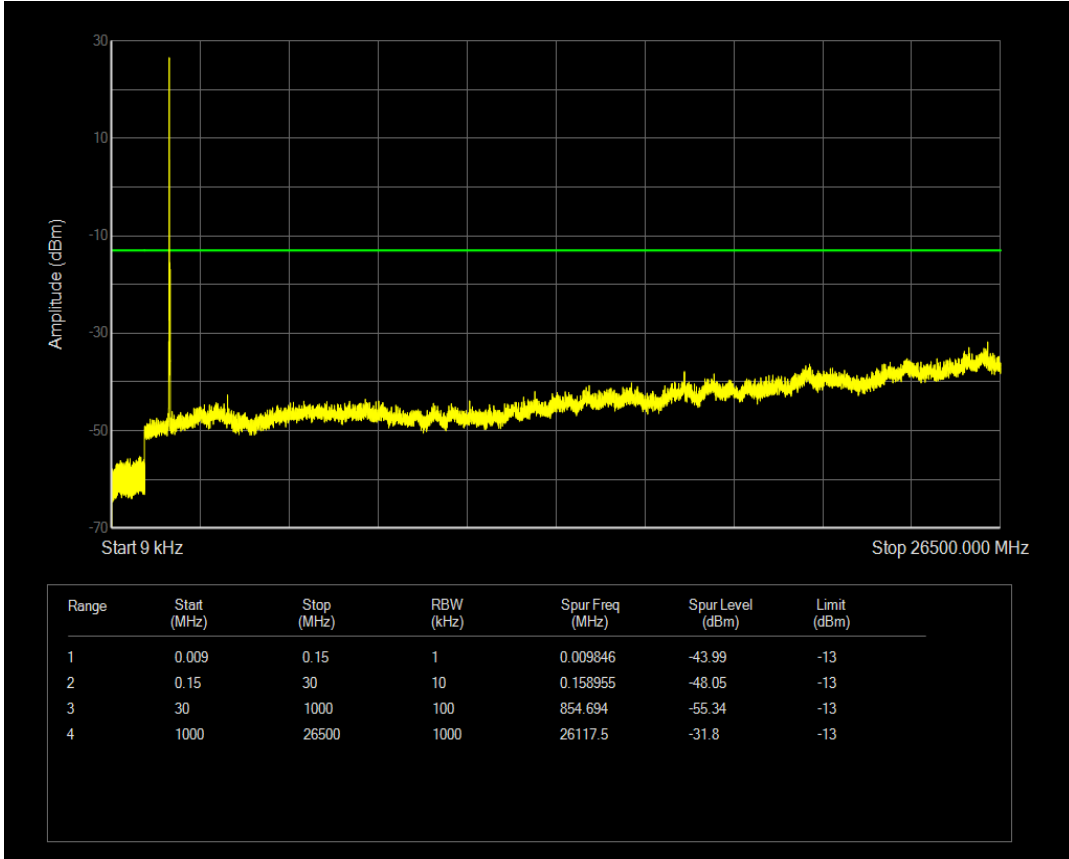

Band66 QPSK BW=15MHz Channel=132047 RB Size=75 Position=#0

Band66 QAM16 BW=15MHz Channel=132047 RB Size=1 Position=#0

Band66 QAM16 BW=15MHz Channel=132047 RB Size=75 Position=#0

Band66 QPSK BW=15MHz Channel=132322 RB Size=1 Position=#0