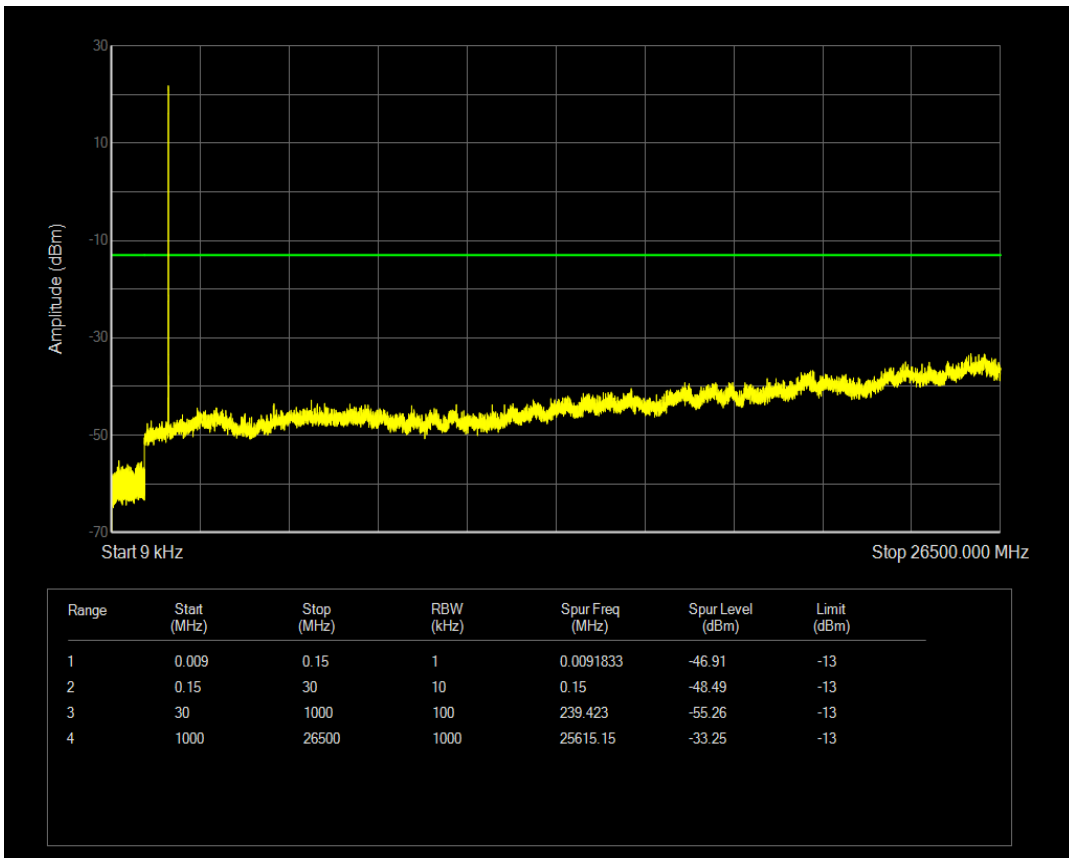

Band66 QPSK BW=3MHz Channel=131987 RB Size=15 Position=#0

Band66 QAM16 BW=3MHz Channel=131987 RB Size=1 Position=#0