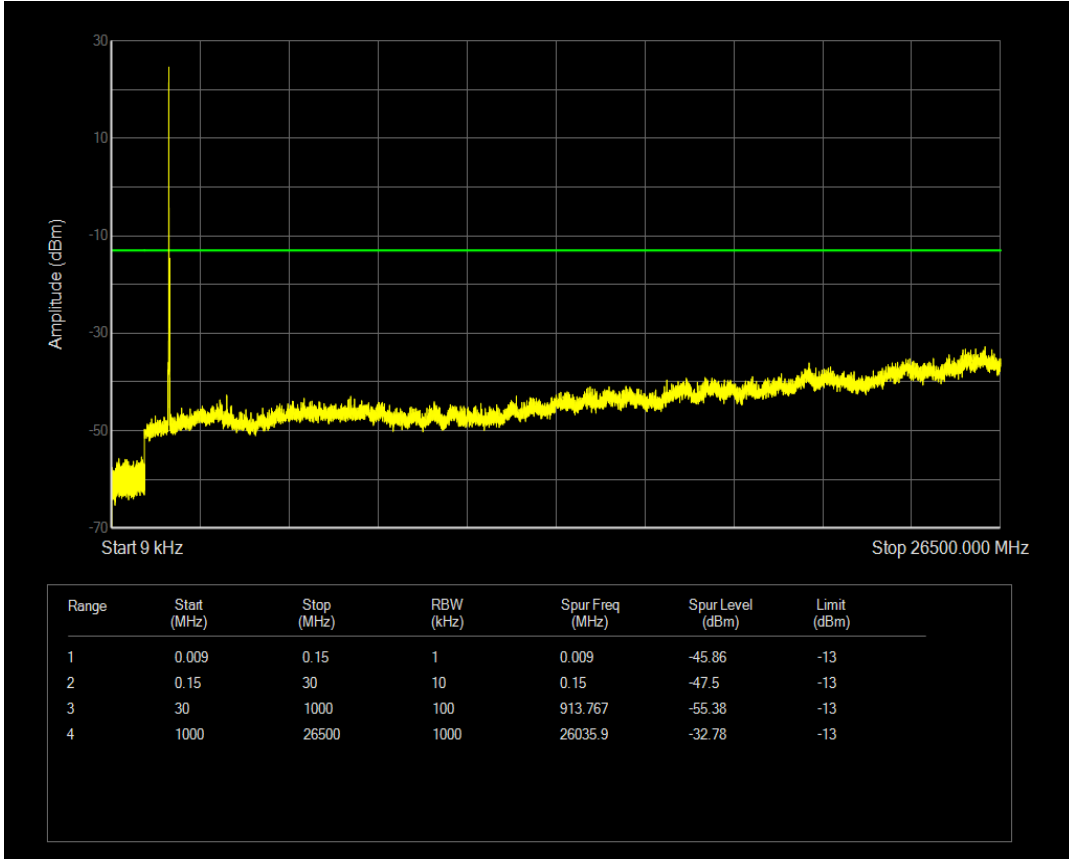

Band4 QPSK BW=15MHz Channel=20175 RB Size=1 Position=#0

Band4 QAM16 BW=15MHz Channel=20175 RB Size=1 Position=#0

Band4 QAM16 BW=15MHz Channel=20175 RB Size=75 Position=#0

Band4 QPSK BW=15MHz Channel=20325 RB Size=1 Position=#0

Band4 QAM16 BW=15MHz Channel=20325 RB Size=1 Position=#0

Band4 QPSK BW=15MHz Channel=20325 RB Size=75 Position=#0

Band4 QAM16 BW=15MHz Channel=20325 RB Size=75 Position=#0

Band4 QPSK BW=20MHz Channel=20050 RB Size=100 Position=#0