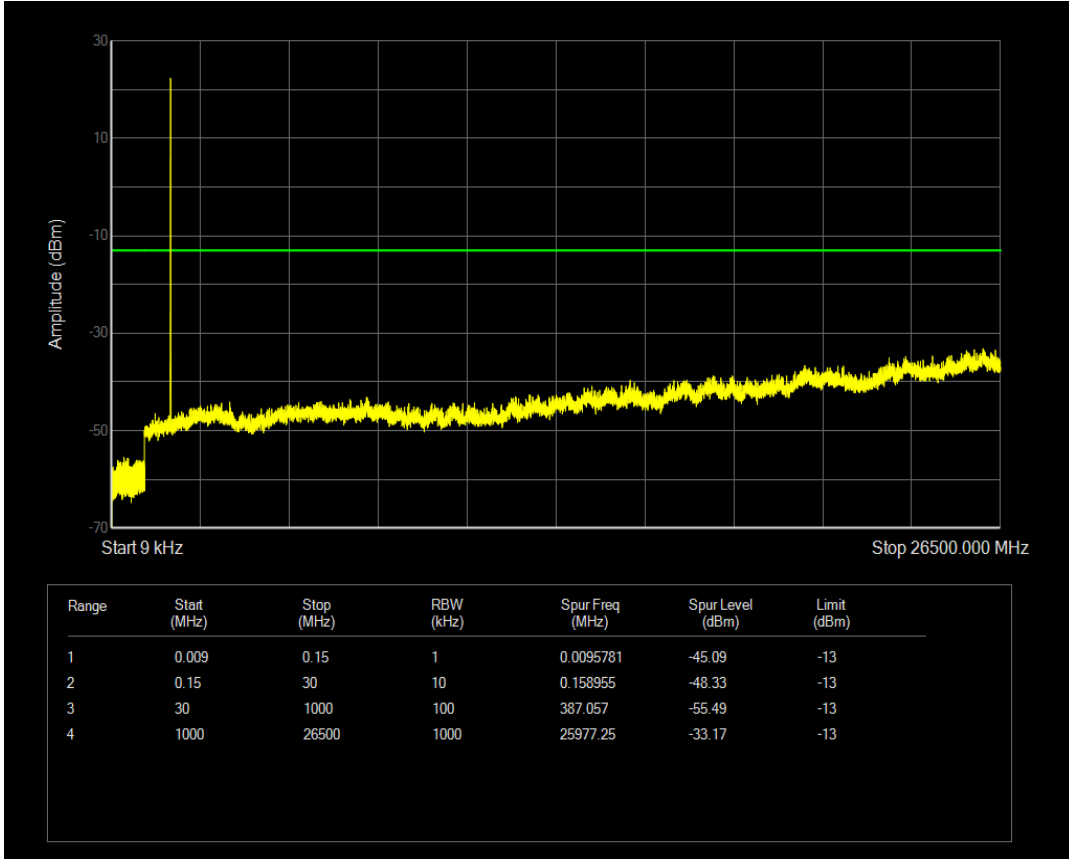

Band66 QPSK BW=3MHz Channel=132657 RB Size=15 Position=#0

Band66 QAM16 BW=3MHz Channel=132657 RB Size=15 Position=#0