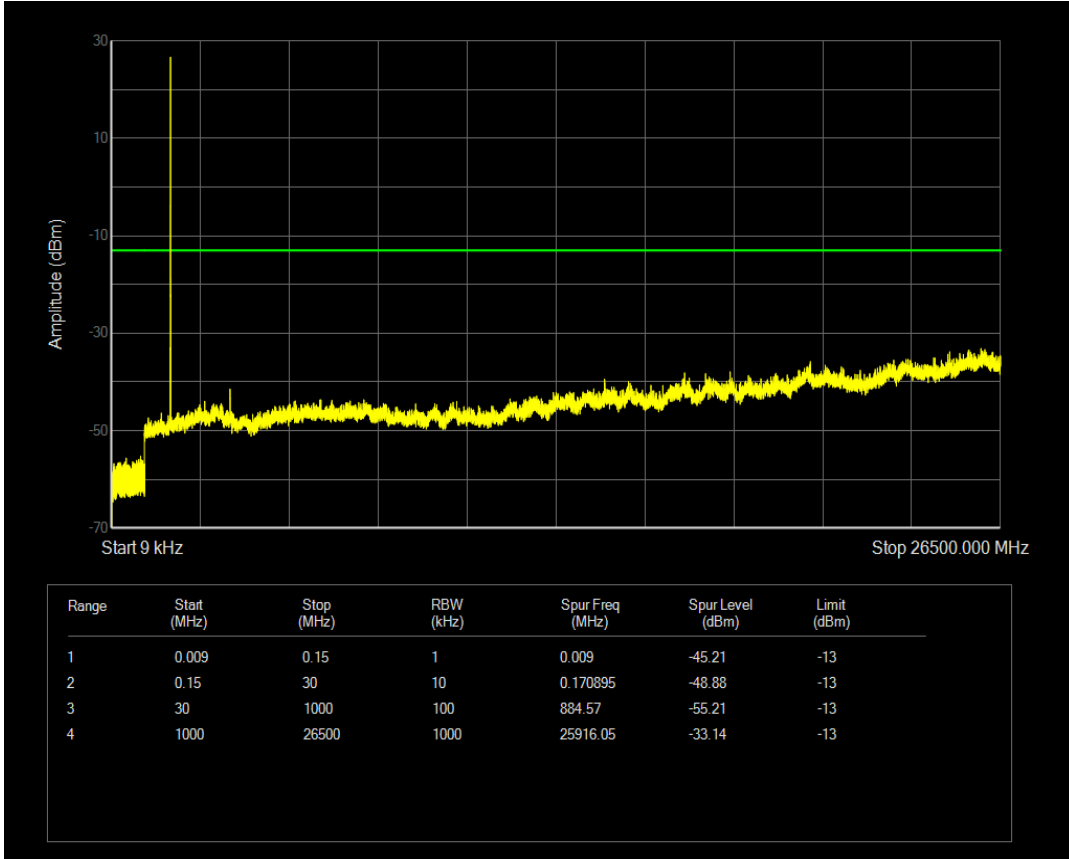

Band66 QAM16 BW=5MHz Channel=132647 RB Size=1 Position=#0

Band66 QPSK BW=10MHz Channel=132022 RB Size=1 Position=#0