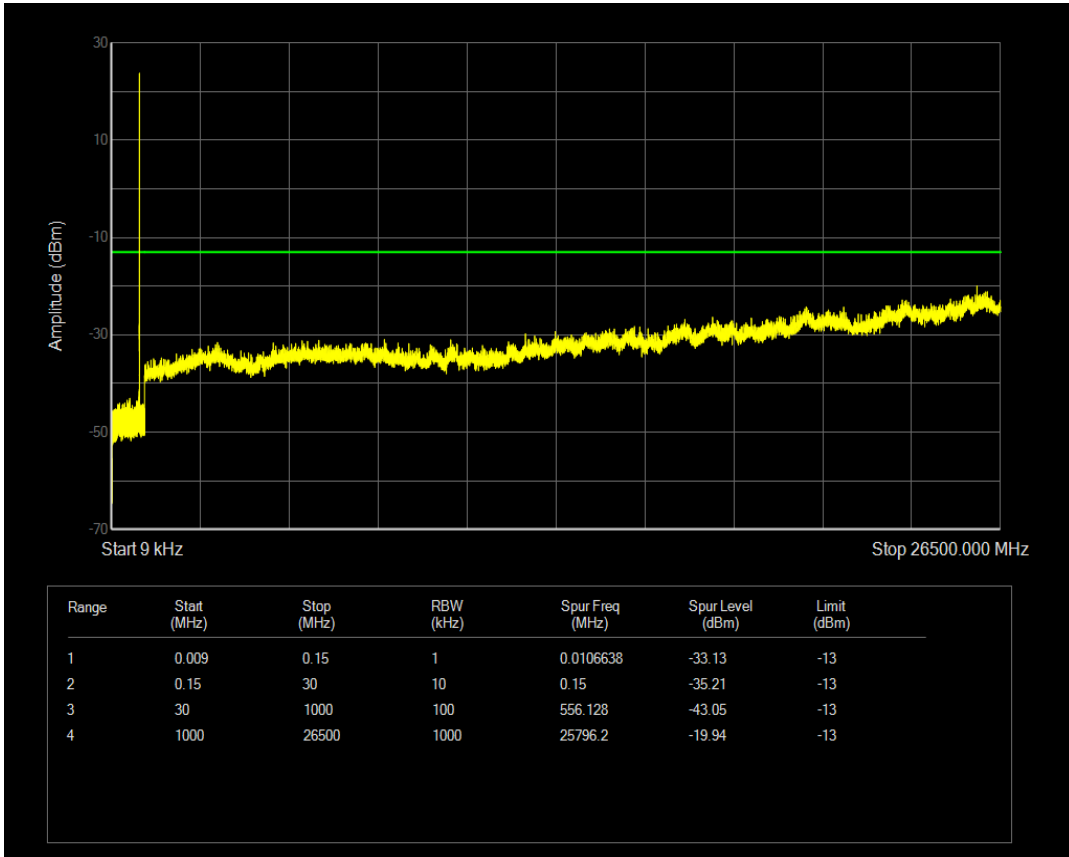

Band5 QAM16 BW=3MHz Channel=20635 RB Size=1 Position=#0

Band5 QPSK BW=3MHz Channel=20635 RB Size=15 Position=#0