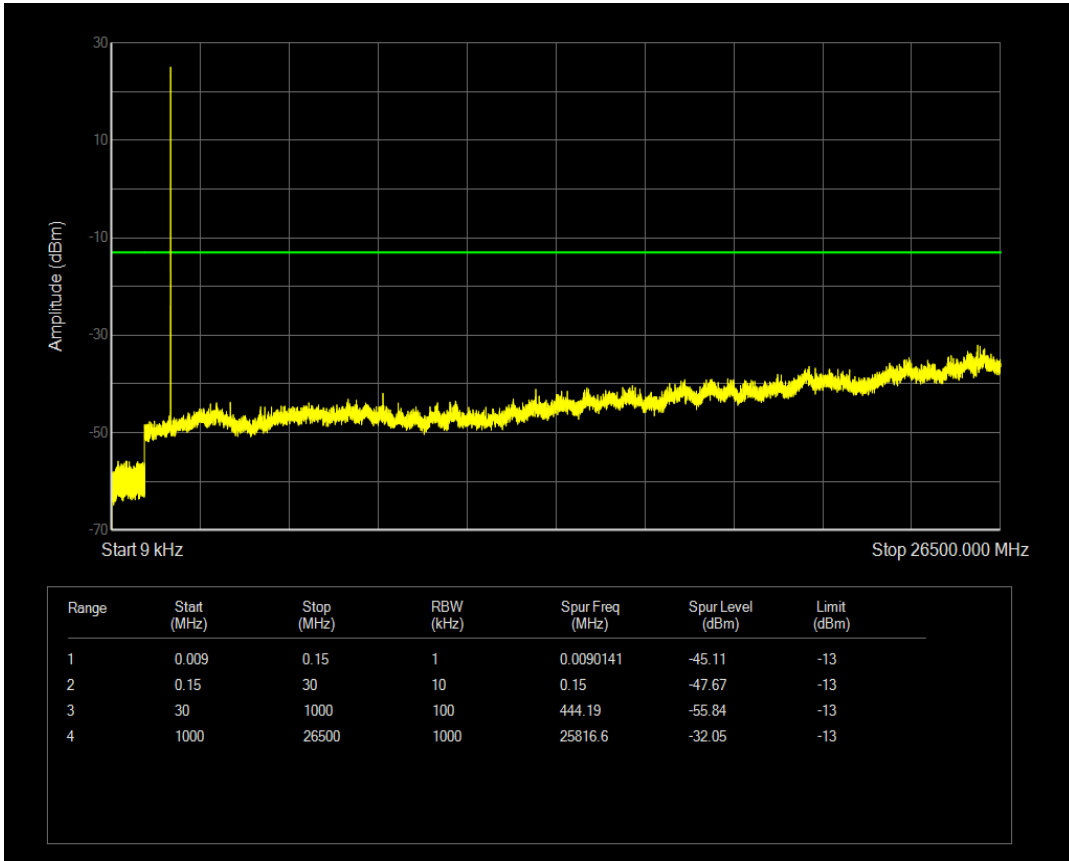

Band66 QPSK BW=1.4MHz Channel=132322 RB Size=6 Position=#0

Band66 QAM16 BW=1.4MHz Channel=132322 RB Size=1 Position=#0

Band66 QAM16 BW=1.4MHz Channel=132322 RB Size=6 Position=#0

Band66 QPSK BW=1.4MHz Channel=132665 RB Size=6 Position=#0