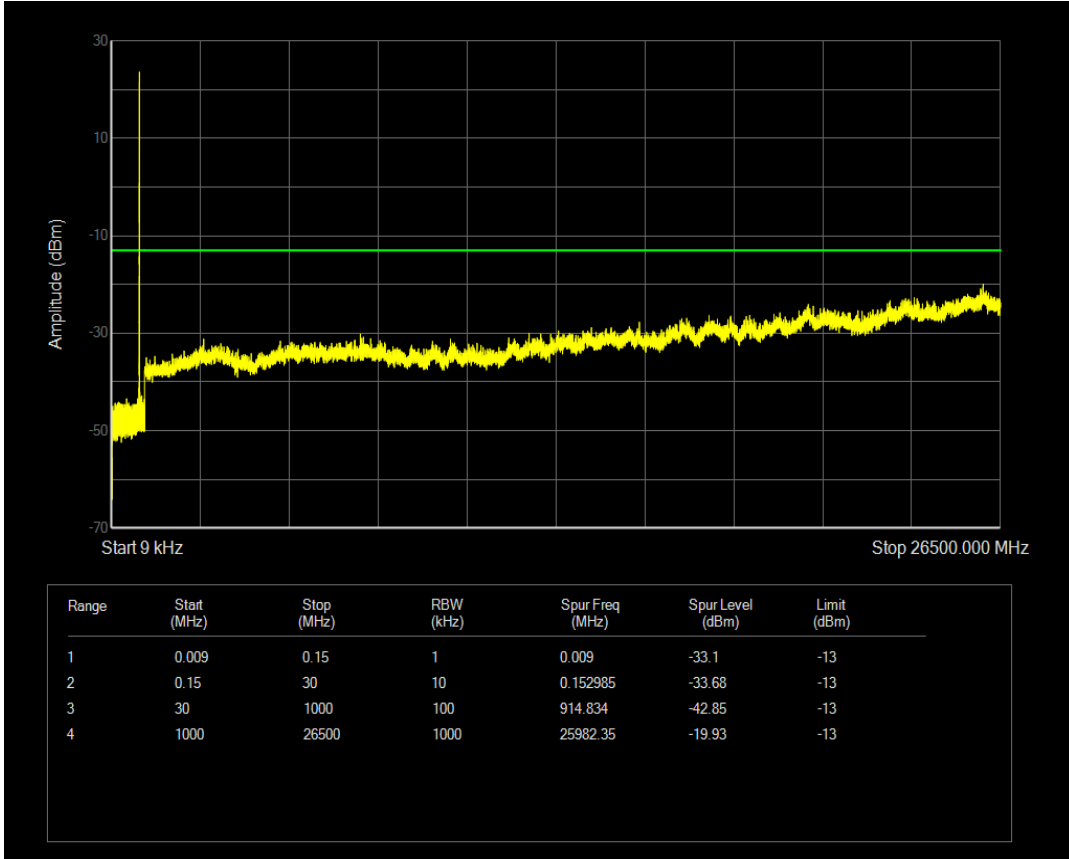

Band5 QPSK BW=5MHz Channel=20525 RB Size=25 Position=#0

Band5 QAM16 BW=5MHz Channel=20525 RB Size=1 Position=#0

Band5 QAM16 BW=5MHz Channel=20525 RB Size=25 Position=#0

Band5 QPSK BW=5MHz Channel=20625 RB Size=1 Position=#0