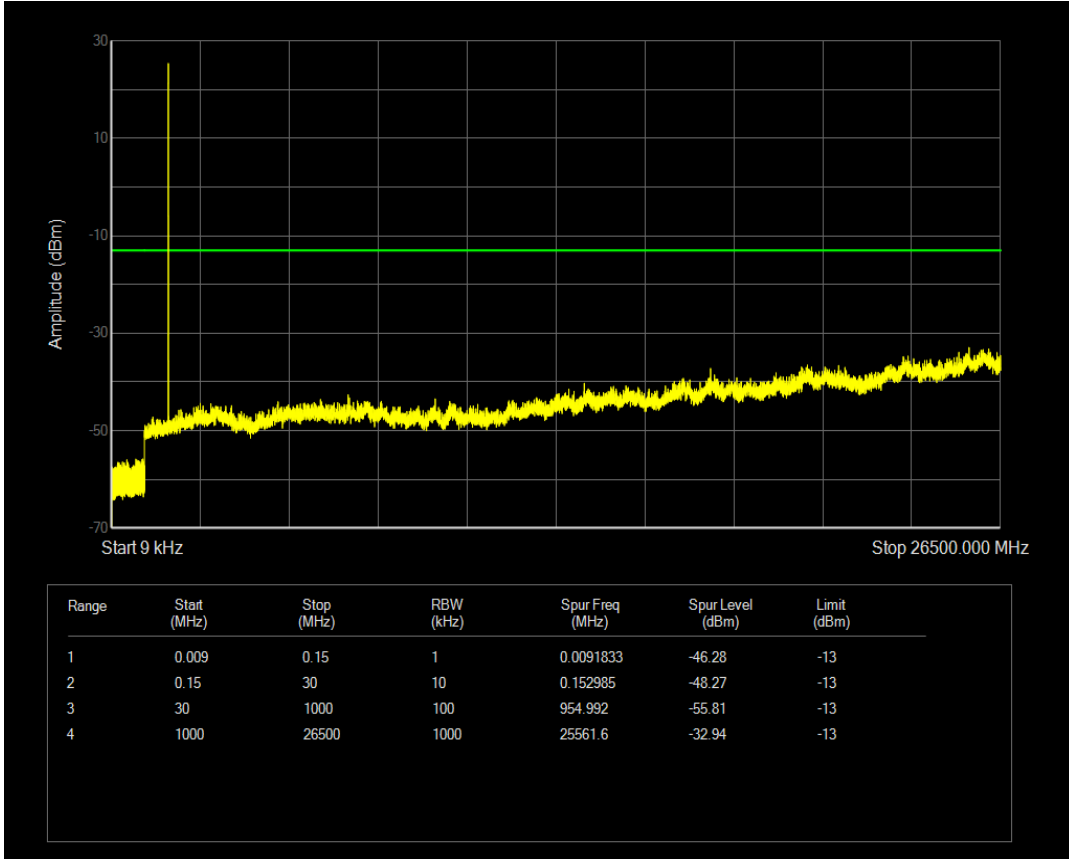

Band5 QPSK BW=10MHz Channel=20600 RB Size=50 Position=#0

Band5 QAM16 BW=10MHz Channel=20600 RB Size=1 Position=#0

Band5 QAM16 BW=10MHz Channel=20600 RB Size=50 Position=#0

Band66 QPSK BW=1.4MHz Channel=131979 RB Size=6 Position=#0