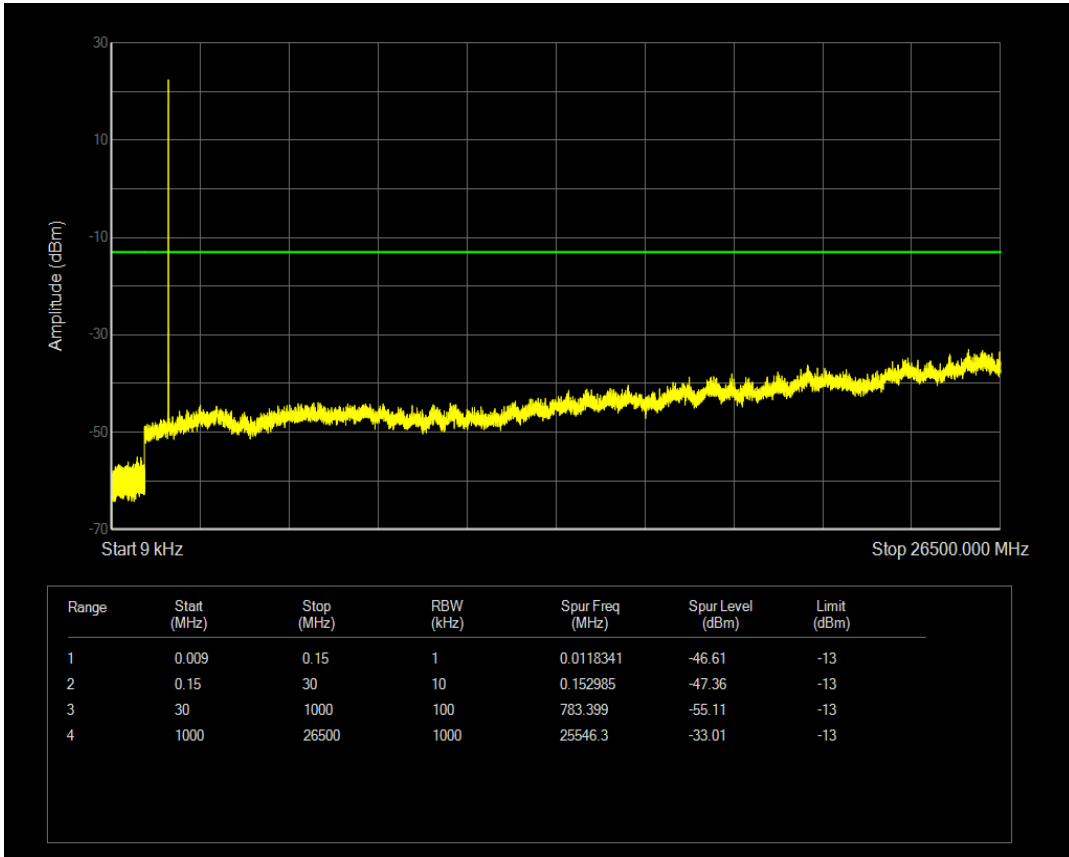

Band66 QAM16 BW=3MHz Channel=131987 RB Size=15 Position=#0

Band66 QPSK BW=3MHz Channel=132322 RB Size=15 Position=#0