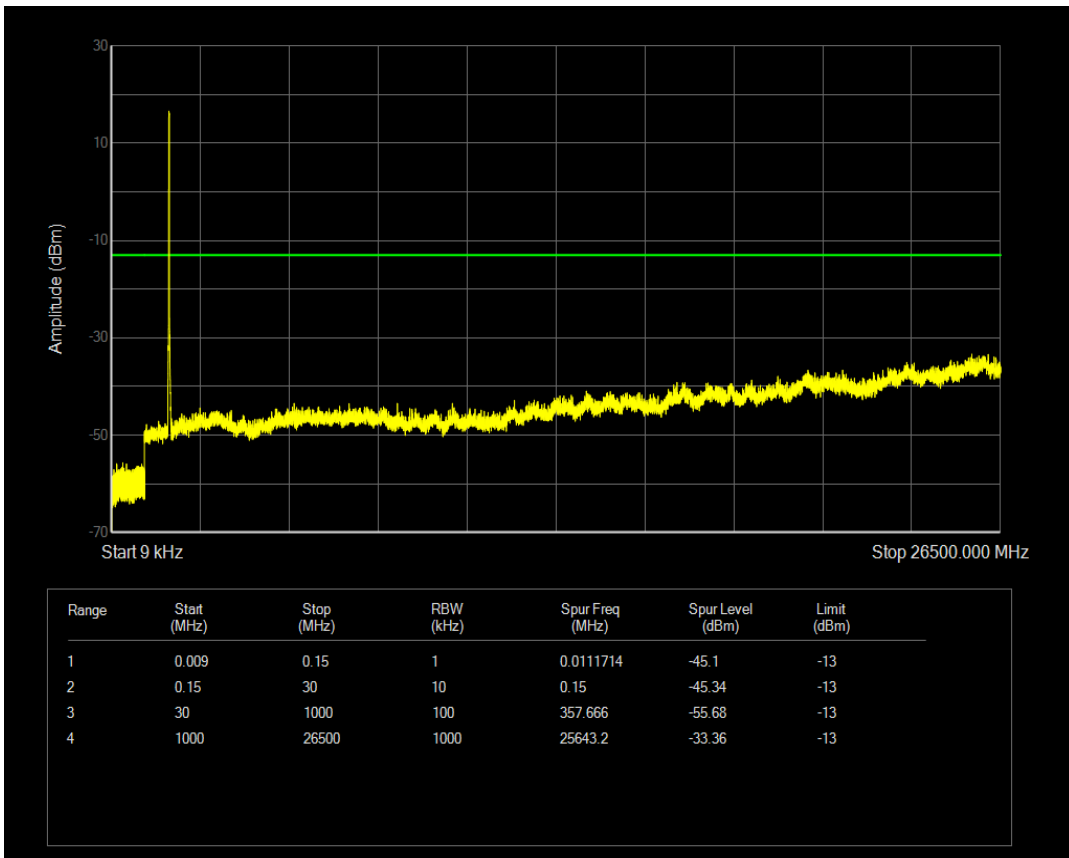

Band4 QPSK BW=20MHz Channel=20050 RB Size=1 Position=#0

Band4 QAM16 BW=20MHz Channel=20050 RB Size=1 Position=#0

Band4 QAM16 BW=20MHz Channel=20050 RB Size=100 Position=#0

Band4 QPSK BW=20MHz Channel=20175 RB Size=1 Position=#0

Band4 QPSK BW=20MHz Channel=20175 RB Size=100 Position=#0

Band4 QAM16 BW=20MHz Channel=20175 RB Size=1 Position=#0

Band4 QAM16 BW=20MHz Channel=20175 RB Size=100 Position=#0

Band4 QPSK BW=20MHz Channel=20300 RB Size=100 Position=#0