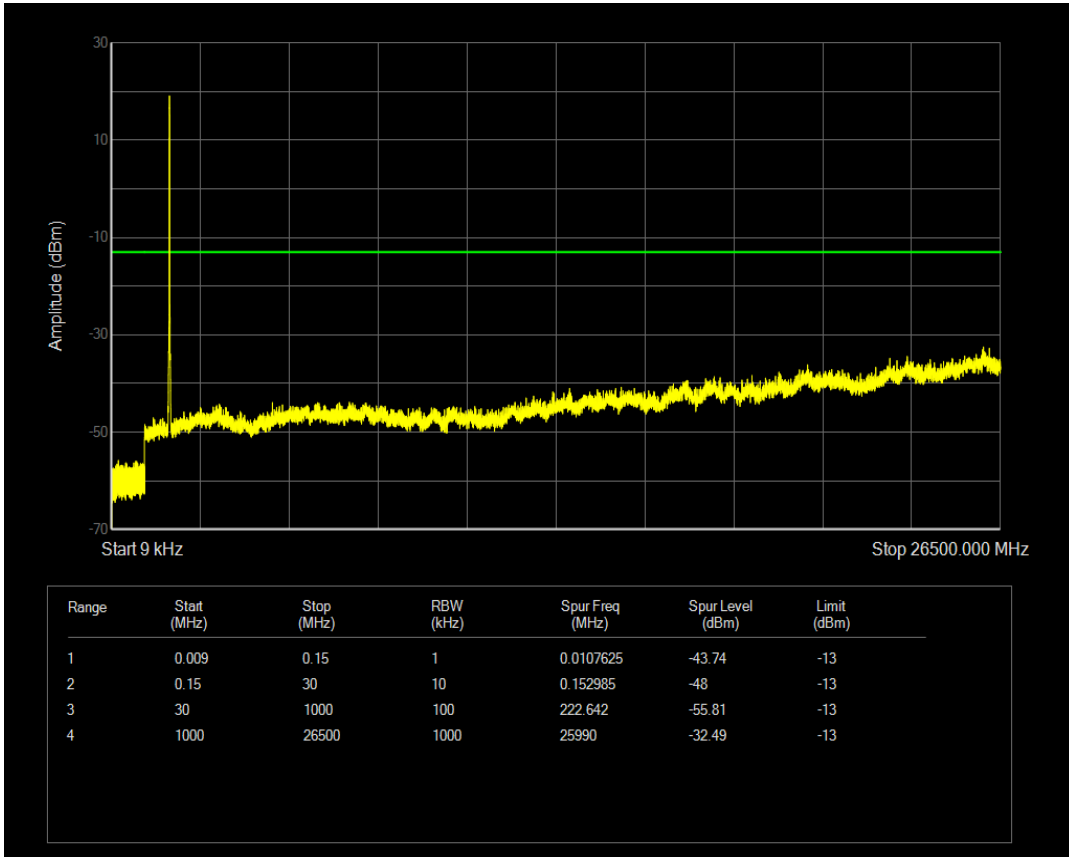

Band66 QAM16 BW=15MHz Channel=132322 RB Size=75 Position=#0

Band66 QPSK BW=15MHz Channel=132597 RB Size=1 Position=#0