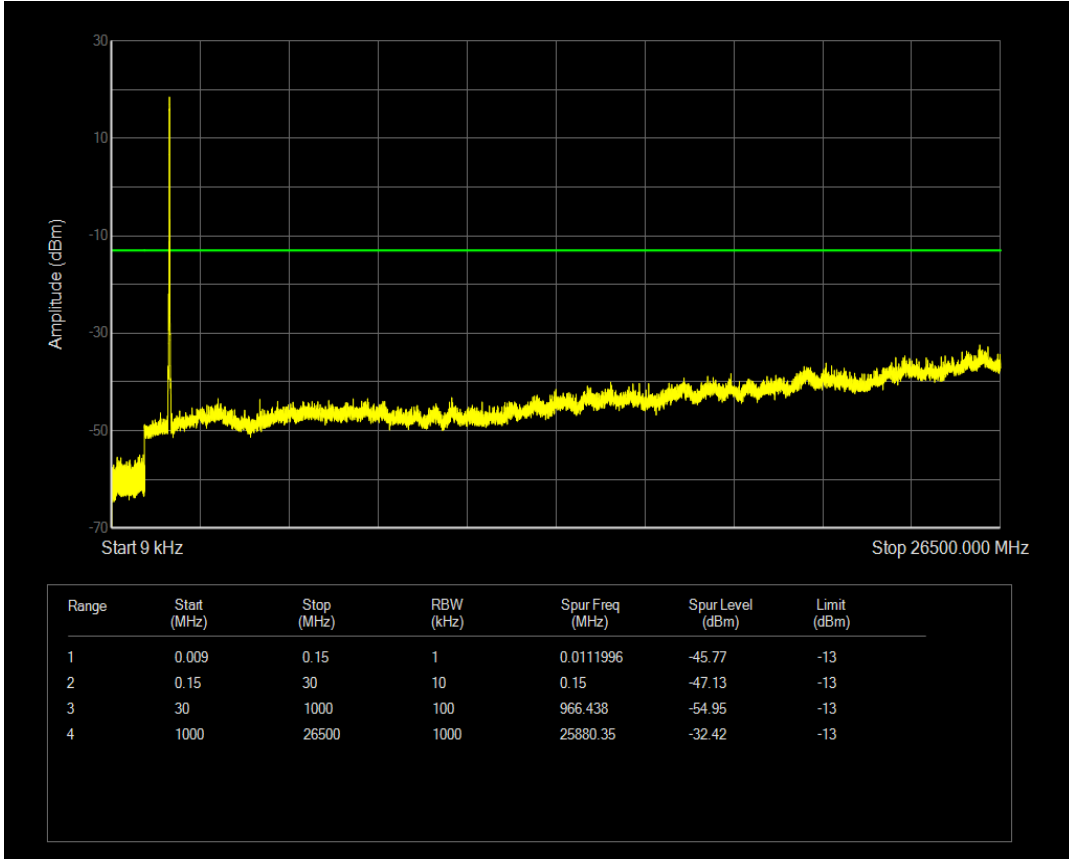

Band4 QPSK BW=20MHz Channel=20050 RB Size=1 Position=#0

Band4 QAM16 BW=20MHz Channel=20050 RB Size=1 Position=#0

Band4 QAM16 BW=20MHz Channel=20050 RB Size=100 Position=#0

Band4 QPSK BW=20MHz Channel=20175 RB Size=1 Position=#0

Band4 QPSK BW=20MHz Channel=20175 RB Size=100 Position=#0

Band4 QAM16 BW=20MHz Channel=20175 RB Size=1 Position=#0

Band4 QAM16 BW=20MHz Channel=20175 RB Size=100 Position=#0

Band4 QPSK BW=20MHz Channel=20300 RB Size=100 Position=#0

Band4 QPSK BW=20MHz Channel=20300 RB Size=1 Position=#0

Band4 QAM16 BW=20MHz Channel=20300 RB Size=1 Position=#0

Band4 QAM16 BW=20MHz Channel=20300 RB Size=100 Position=#0

Band5 QPSK BW=1.4MHz Channel=20407 RB Size=1 Position=#0