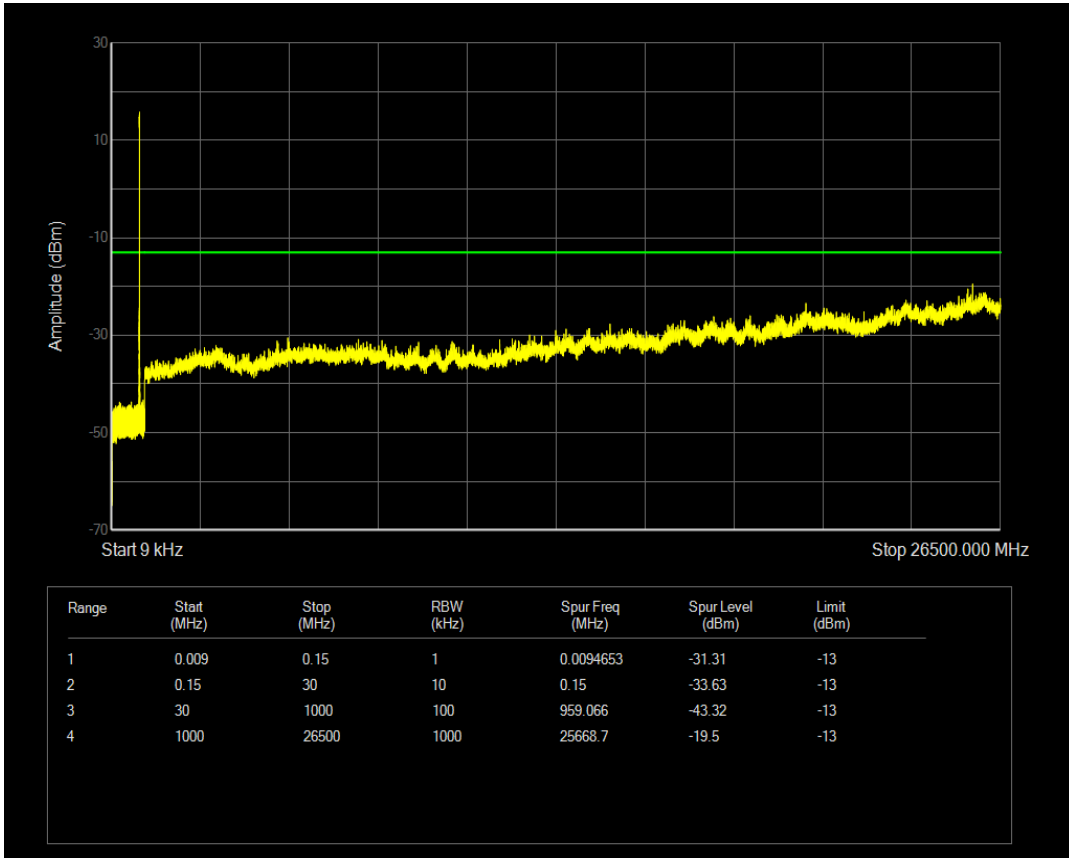

Band5 QAM16 BW=3MHz Channel=20635 RB Size=1 Position=#0

Band5 QPSK BW=3MHz Channel=20635 RB Size=15 Position=#0

Band5 QPSK BW=5MHz Channel=20425 RB Size=1 Position=#0

Band5 QAM16 BW=3MHz Channel=20635 RB Size=15 Position=#0