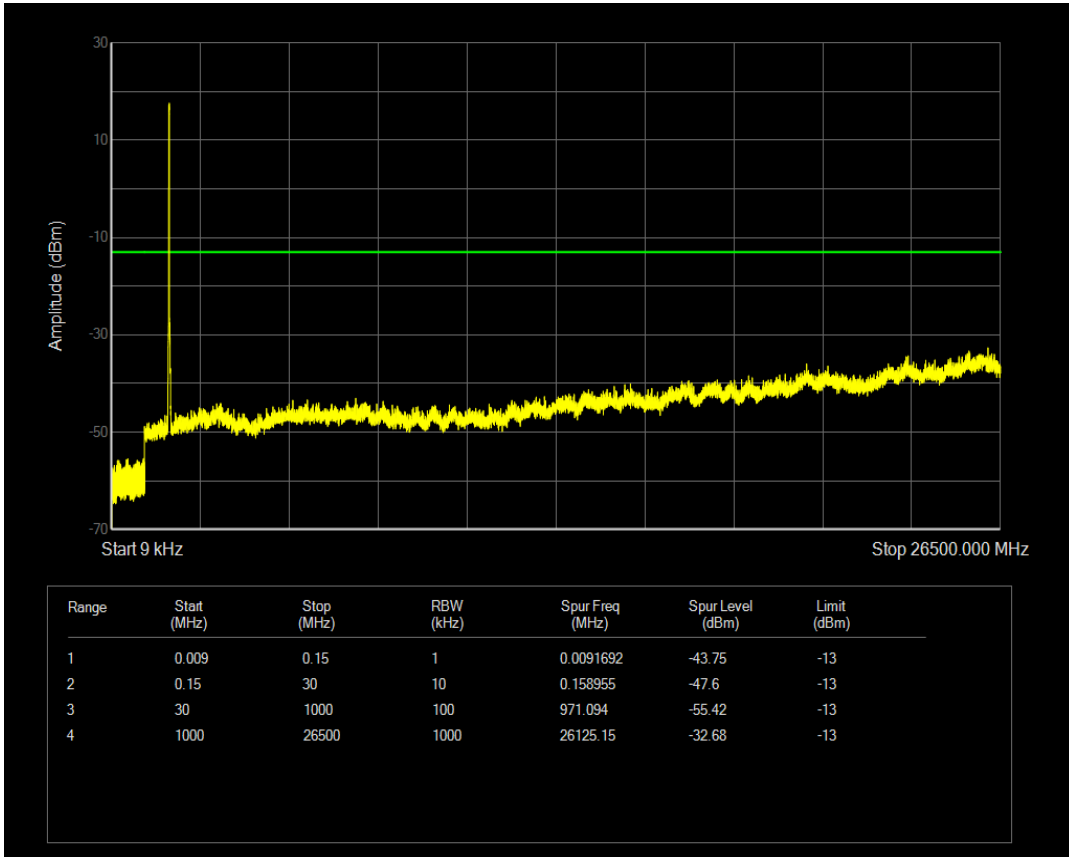

Band4 QAM16 BW=15MHz Channel=20325 RB Size=1 Position=#0

Band4 QPSK BW=15MHz Channel=20325 RB Size=75 Position=#0

Band4 QAM16 BW=15MHz Channel=20325 RB Size=75 Position=#0

Band4 QPSK BW=20MHz Channel=20050 RB Size=100 Position=#0

Band4 QPSK BW=20MHz Channel=20050 RB Size=1 Position=#0

Band4 QAM16 BW=20MHz Channel=20050 RB Size=1 Position=#0

Band4 QAM16 BW=20MHz Channel=20050 RB Size=100 Position=#0

Band4 QPSK BW=20MHz Channel=20175 RB Size=1 Position=#0

Band4 QPSK BW=20MHz Channel=20175 RB Size=100 Position=#0

Band4 QAM16 BW=20MHz Channel=20175 RB Size=1 Position=#0

Band4 QAM16 BW=20MHz Channel=20175 RB Size=100 Position=#0

Band4 QPSK BW=20MHz Channel=20300 RB Size=100 Position=#0