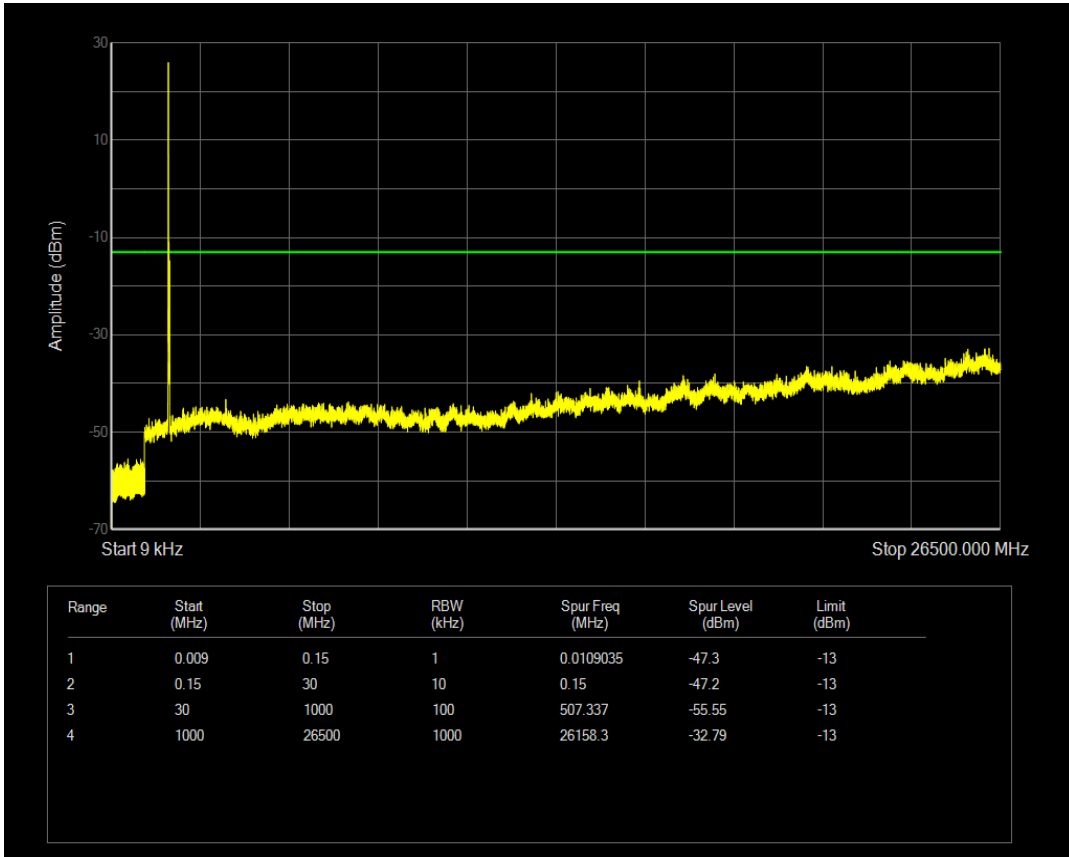

Band4 QPSK BW=15MHz Channel=20175 RB Size=1 Position=#0

Band4 QAM16 BW=15MHz Channel=20175 RB Size=1 Position=#0

Band4 QAM16 BW=15MHz Channel=20175 RB Size=75 Position=#0

Band4 QPSK BW=15MHz Channel=20325 RB Size=1 Position=#0

Band4 QAM16 BW=15MHz Channel=20325 RB Size=1 Position=#0

Band4 QPSK BW=15MHz Channel=20325 RB Size=75 Position=#0

Band4 QAM16 BW=15MHz Channel=20325 RB Size=75 Position=#0

Band4 QPSK BW=20MHz Channel=20050 RB Size=100 Position=#0

Band4 QPSK BW=20MHz Channel=20050 RB Size=1 Position=#0

Band4 QAM16 BW=20MHz Channel=20050 RB Size=1 Position=#0

Band4 QAM16 BW=20MHz Channel=20050 RB Size=100 Position=#0

Band4 QPSK BW=20MHz Channel=20175 RB Size=1 Position=#0

Band4 QPSK BW=20MHz Channel=20175 RB Size=100 Position=#0

Band4 QAM16 BW=20MHz Channel=20175 RB Size=1 Position=#0

Band4 QAM16 BW=20MHz Channel=20175 RB Size=100 Position=#0

Band4 QPSK BW=20MHz Channel=20300 RB Size=100 Position=#0