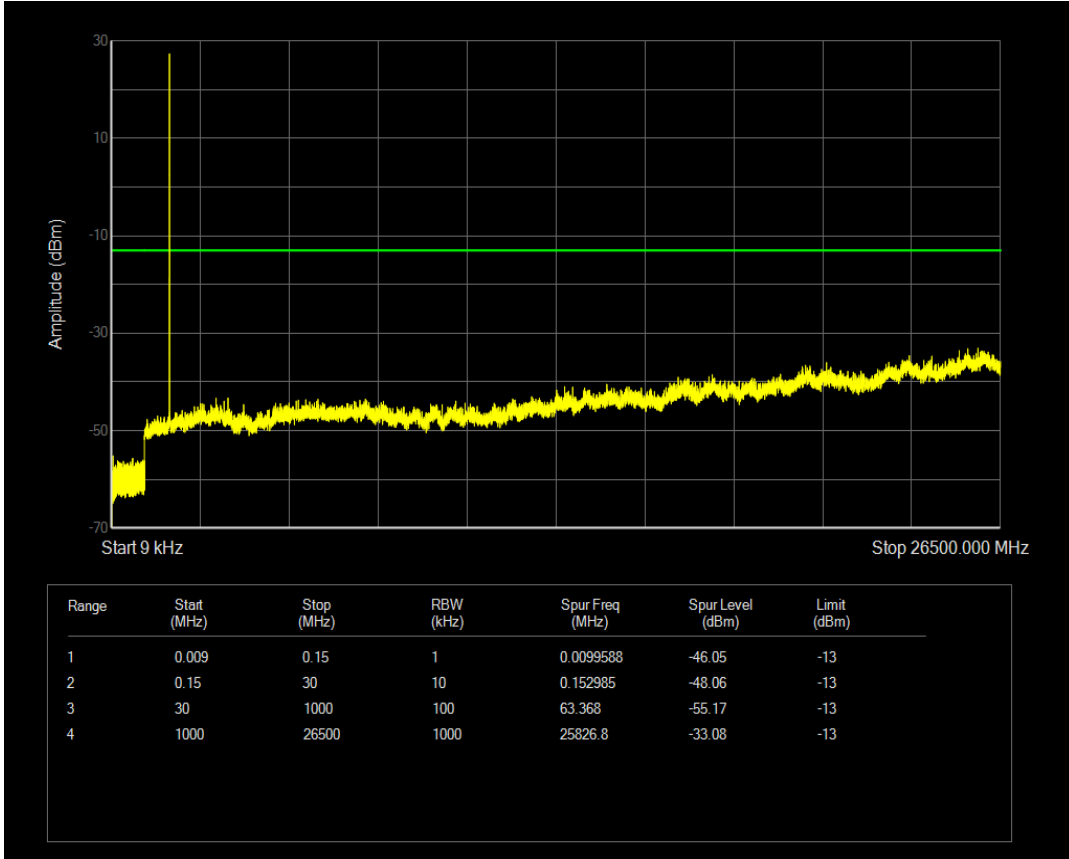

Band66 QPSK BW=1.4MHz Channel=131979 RB Size=1 Position=#0

Band66 QAM16 BW=1.4MHz Channel=131979 RB Size=1 Position=#0

Band66 QAM16 BW=1.4MHz Channel=131979 RB Size=6 Position=#0

Band66 QPSK BW=1.4MHz Channel=132322 RB Size=1 Position=#0