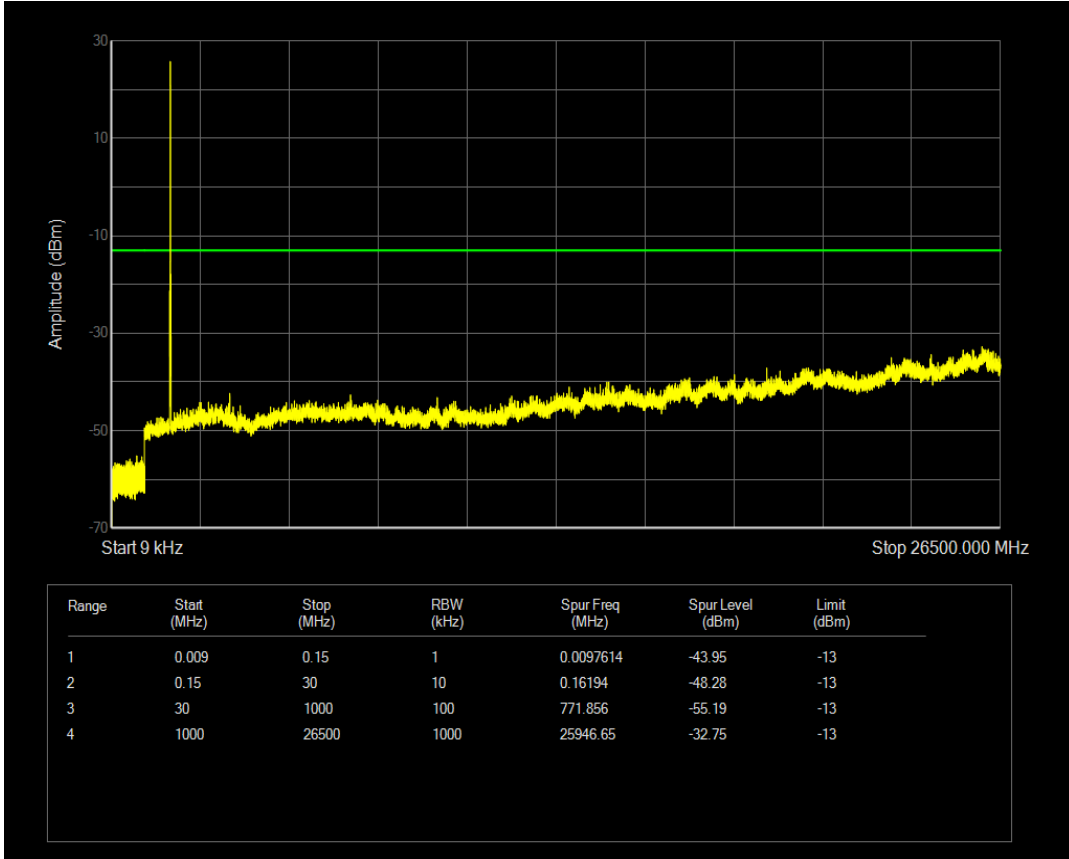

Band66 QAM16 BW=10MHz Channel=132622 RB Size=1 Position=#0

Band66 QAM16 BW=10MHz Channel=132622 RB Size=50 Position=#0