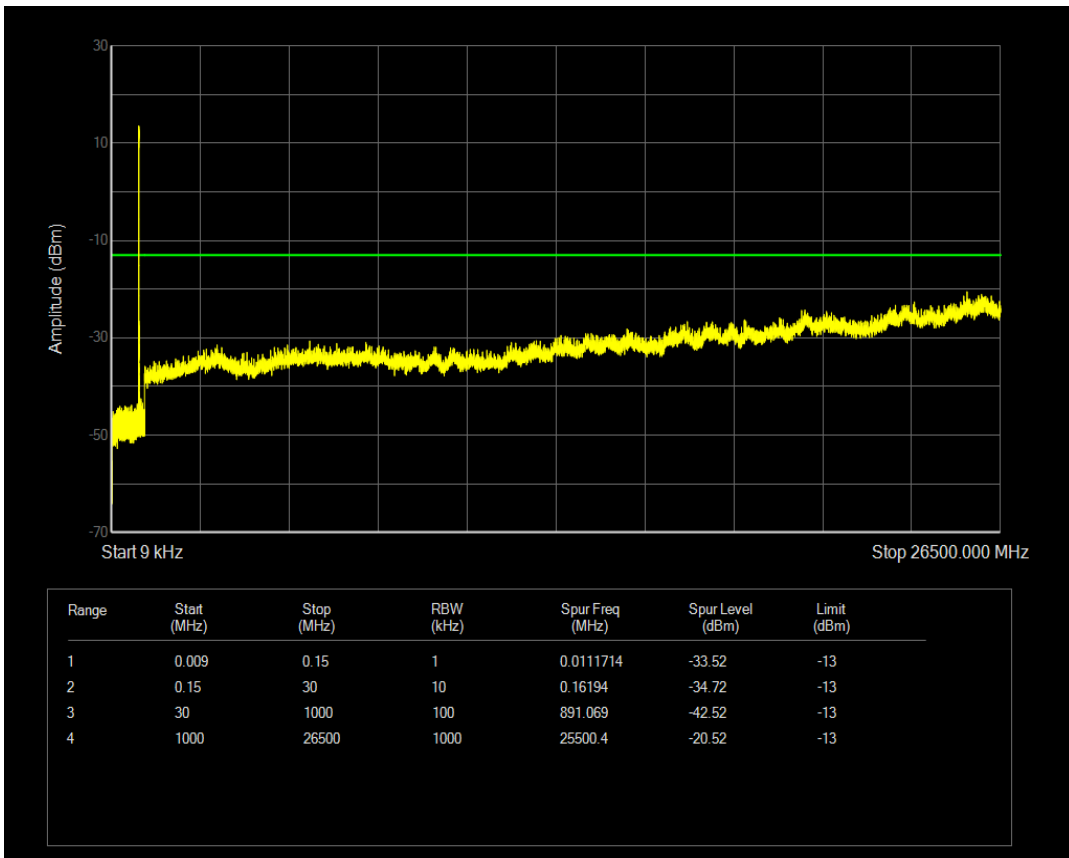

Band5 QAM16 BW=3MHz Channel=20635 RB Size=1 Position=#0

Band5 QPSK BW=3MHz Channel=20635 RB Size=15 Position=#0

Band5 QPSK BW=5MHz Channel=20425 RB Size=1 Position=#0

Band5 QAM16 BW=3MHz Channel=20635 RB Size=15 Position=#0

Band5 QPSK BW=5MHz Channel=20425 RB Size=25 Position=#0

Band5 QAM16 BW=5MHz Channel=20425 RB Size=25 Position=#0

Band5 QAM16 BW=5MHz Channel=20425 RB Size=1 Position=#0

Band5 QPSK BW=5MHz Channel=20525 RB Size=1 Position=#0