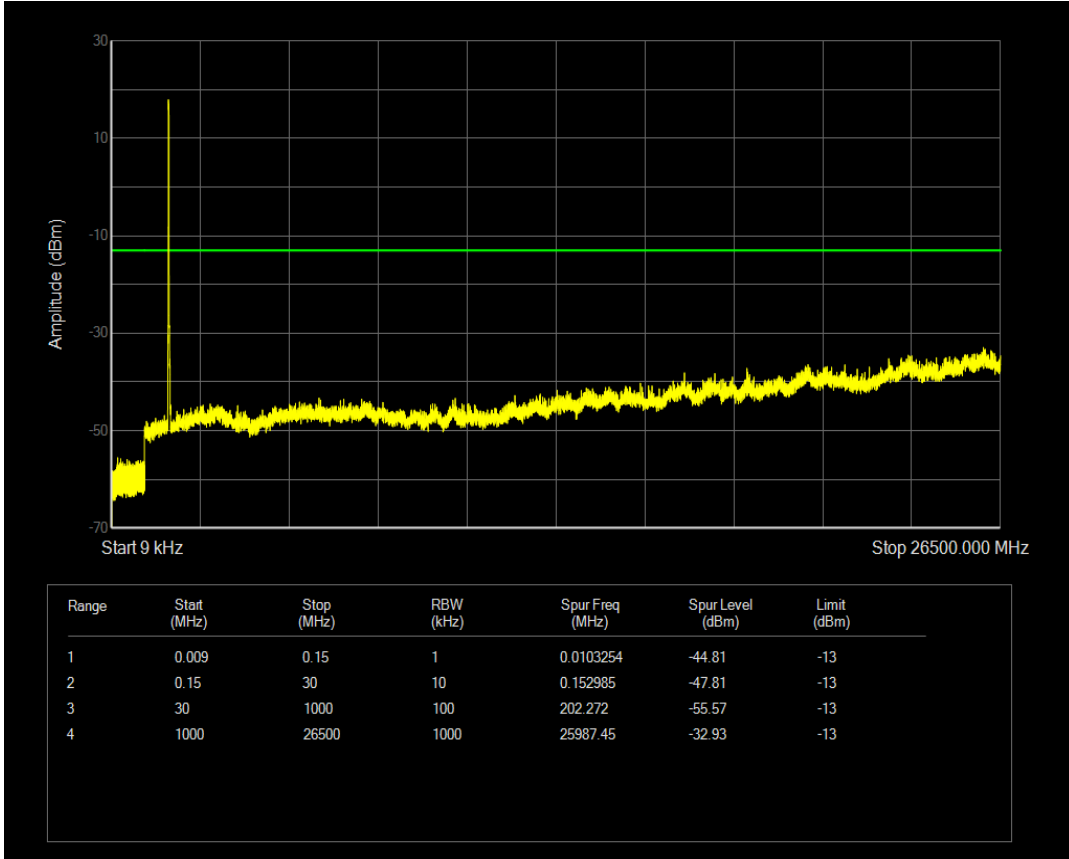

Band4 QPSK BW=15MHz Channel=20175 RB Size=1 Position=#0

Band4 QAM16 BW=15MHz Channel=20175 RB Size=1 Position=#0

Band4 QAM16 BW=15MHz Channel=20175 RB Size=75 Position=#0

Band4 QPSK BW=15MHz Channel=20325 RB Size=1 Position=#0

Band4 QAM16 BW=15MHz Channel=20325 RB Size=1 Position=#0

Band4 QPSK BW=15MHz Channel=20325 RB Size=75 Position=#0

Band4 QAM16 BW=15MHz Channel=20325 RB Size=75 Position=#0

Band4 QPSK BW=20MHz Channel=20050 RB Size=100 Position=#0

Band4 QPSK BW=20MHz Channel=20050 RB Size=1 Position=#0

Band4 QAM16 BW=20MHz Channel=20050 RB Size=1 Position=#0

Band4 QAM16 BW=20MHz Channel=20050 RB Size=100 Position=#0

Band4 QPSK BW=20MHz Channel=20175 RB Size=1 Position=#0