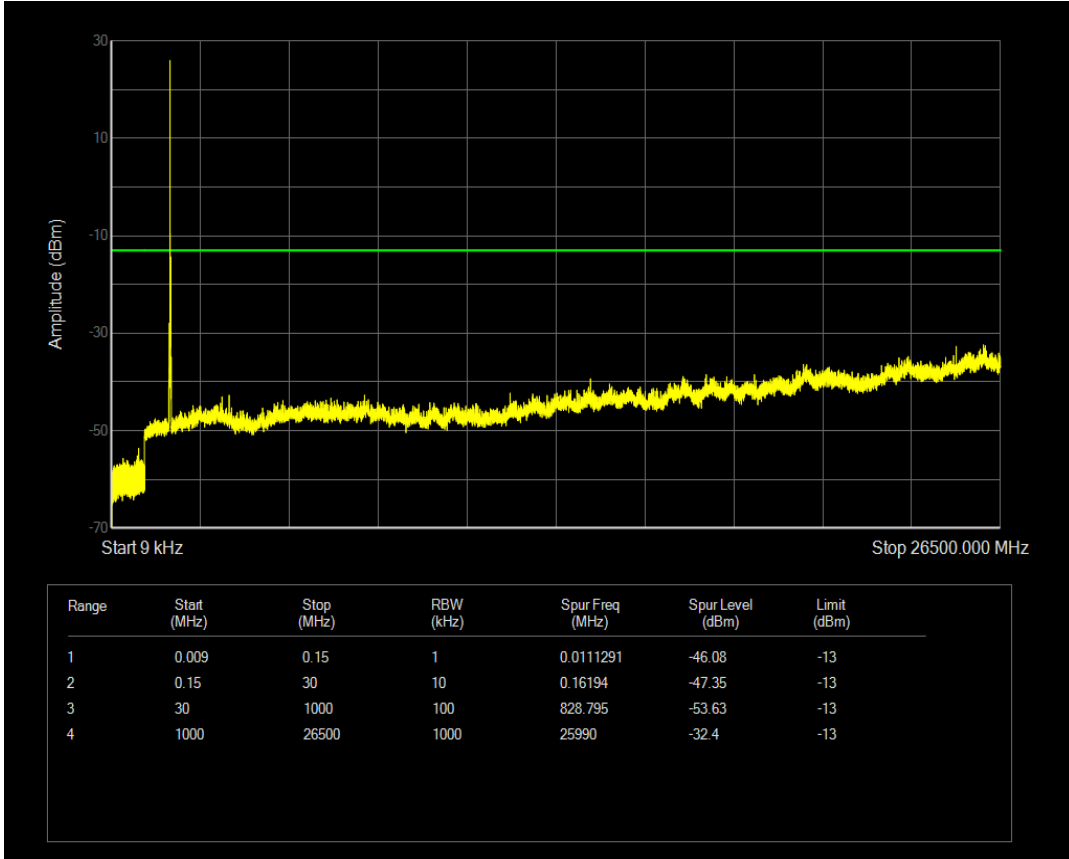

Band66 QAM16 BW=20MHz Channel=132572 RB Size=1 Position=#0

Band66 QAM16 BW=20MHz Channel=132572 RB Size=100 Position=#0