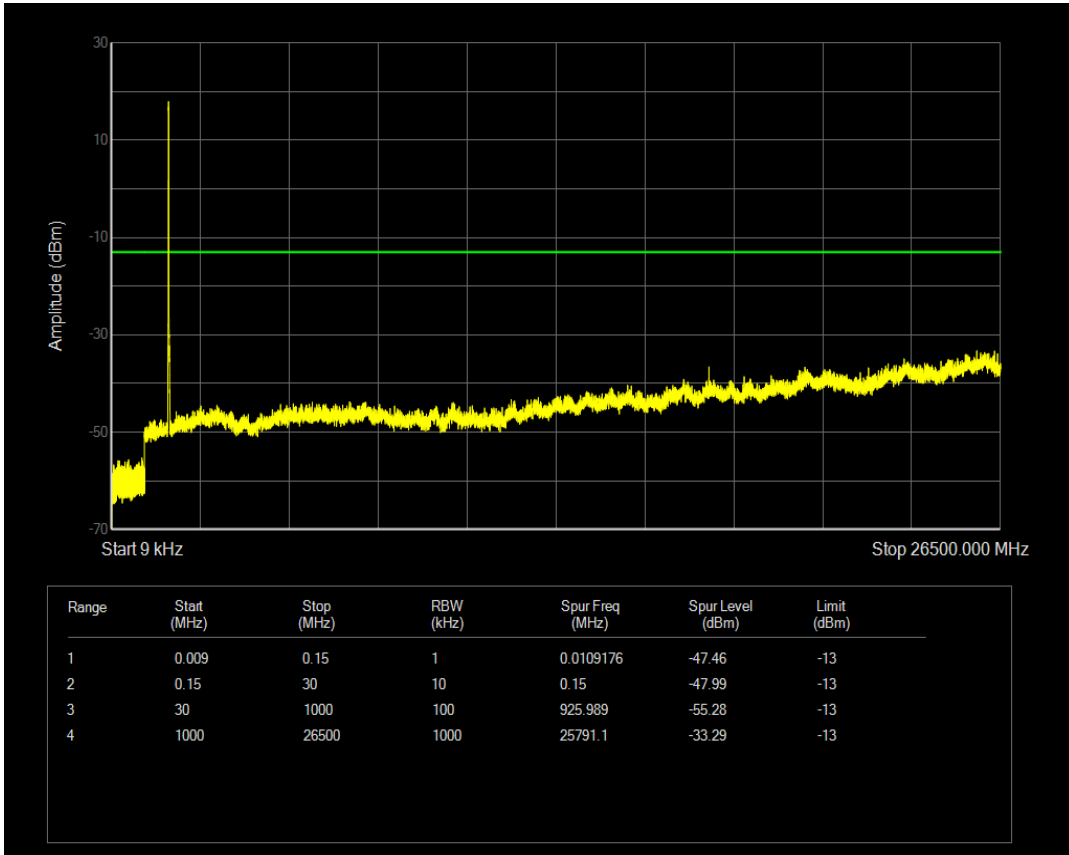

Band66 QAM16 BW=15MHz Channel=132047 RB Size=75 Position=#0

Band66 QPSK BW=15MHz Channel=132322 RB Size=1 Position=#0