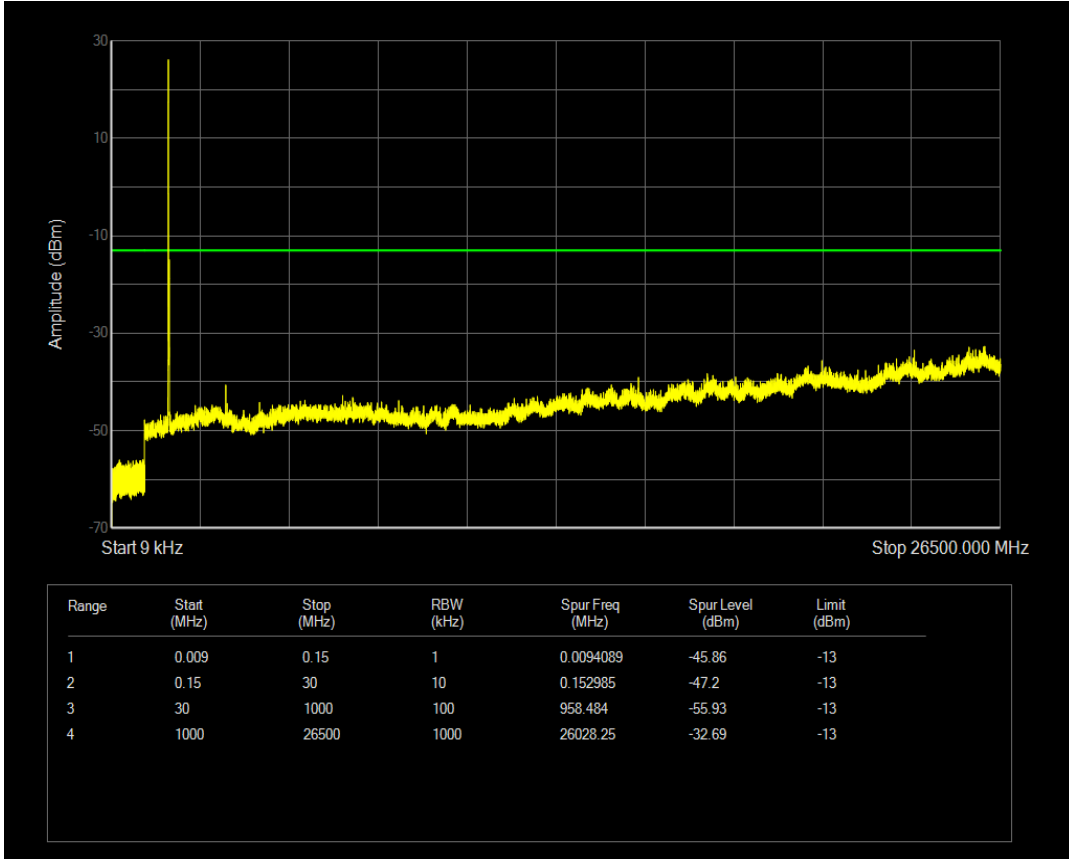

Band66 QAM16 BW=15MHz Channel=132047 RB Size=1 Position=#0

Band66 QAM16 BW=15MHz Channel=132047 RB Size=75 Position=#0