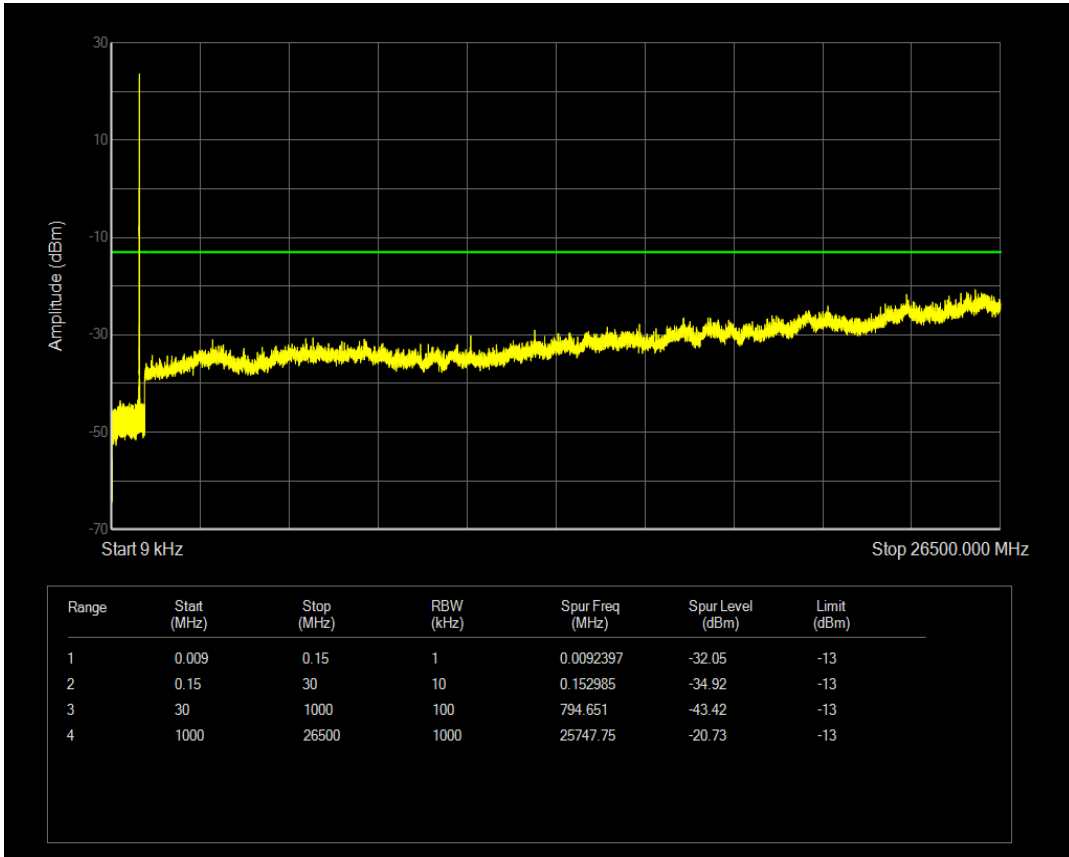

Band5 QPSK BW=5MHz Channel=20525 RB Size=25 Position=#0

Band5 QAM16 BW=5MHz Channel=20525 RB Size=1 Position=#0

Band5 QAM16 BW=5MHz Channel=20525 RB Size=25 Position=#0

Band5 QPSK BW=5MHz Channel=20625 RB Size=1 Position=#0

Band5 QPSK BW=5MHz Channel=20625 RB Size=25 Position=#0

Band5 QAM16 BW=5MHz Channel=20625 RB Size=25 Position=#0

Band5 QAM16 BW=5MHz Channel=20625 RB Size=1 Position=#0

Band5 QPSK BW=10MHz Channel=20450 RB Size=1 Position=#0