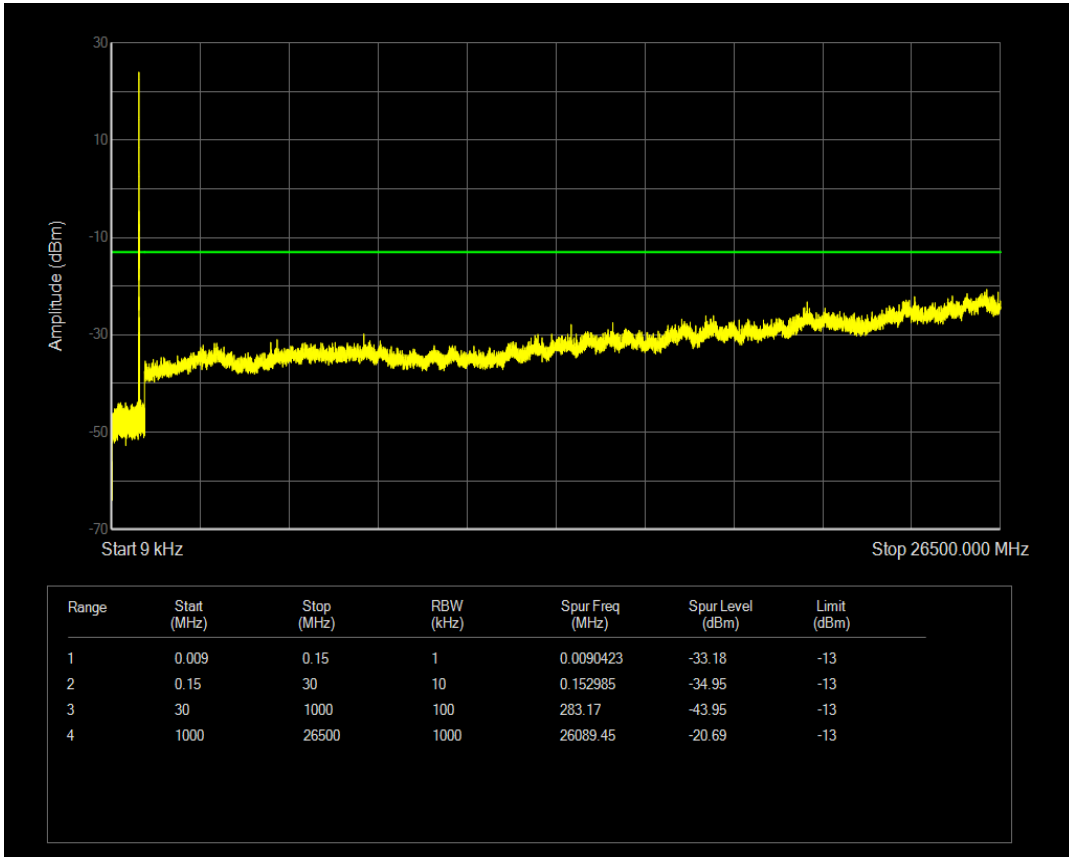

Band5 QPSK BW=5MHz Channel=20625 RB Size=25 Position=#0

Band5 QAM16 BW=5MHz Channel=20625 RB Size=25 Position=#0

Band5 QAM16 BW=5MHz Channel=20625 RB Size=1 Position=#0

Band5 QPSK BW=10MHz Channel=20450 RB Size=1 Position=#0

Band5 QAM16 BW=10MHz Channel=20450 RB Size=1 Position=#0

Band5 QPSK BW=10MHz Channel=20450 RB Size=50 Position=#0

Band5 QPSK BW=10MHz Channel=20525 RB Size=1 Position=#0

Band5 QAM16 BW=10MHz Channel=20450 RB Size=50 Position=#0