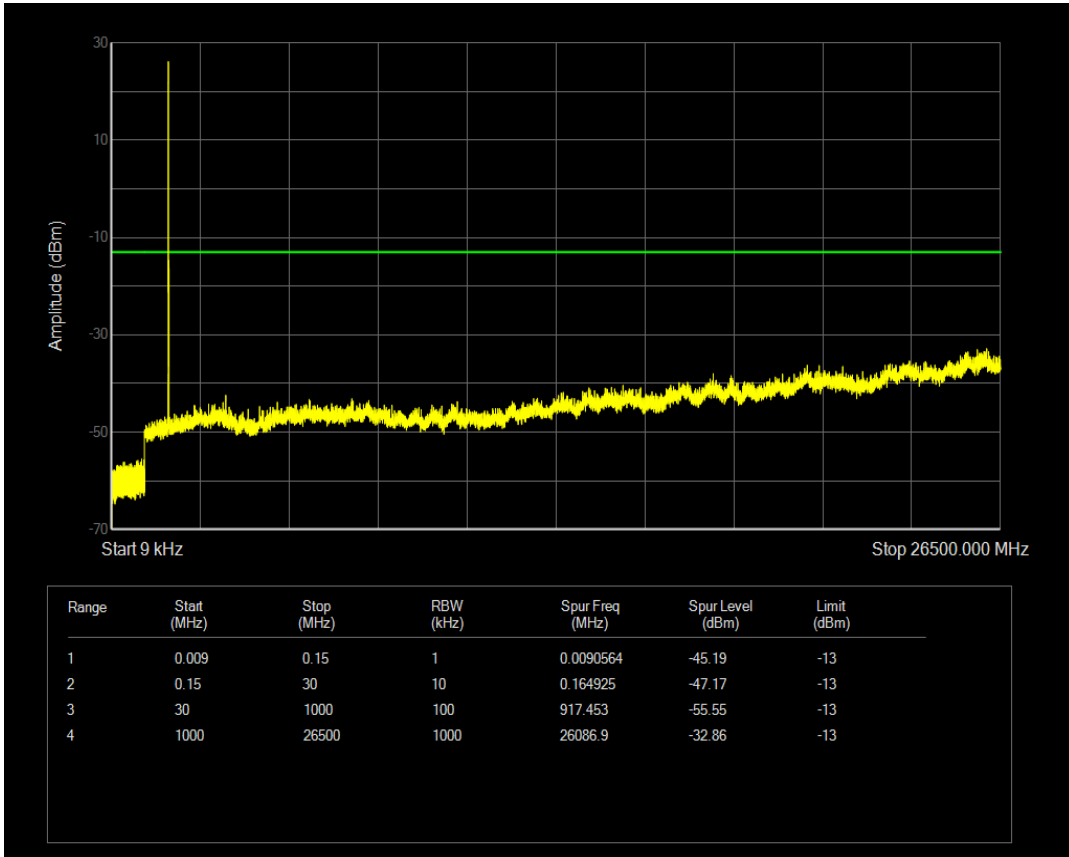

Band66 QPSK BW=10MHz Channel=132022 RB Size=1 Position=#0

Band66 QAM16 BW=5MHz Channel=132647 RB Size=25 Position=#0