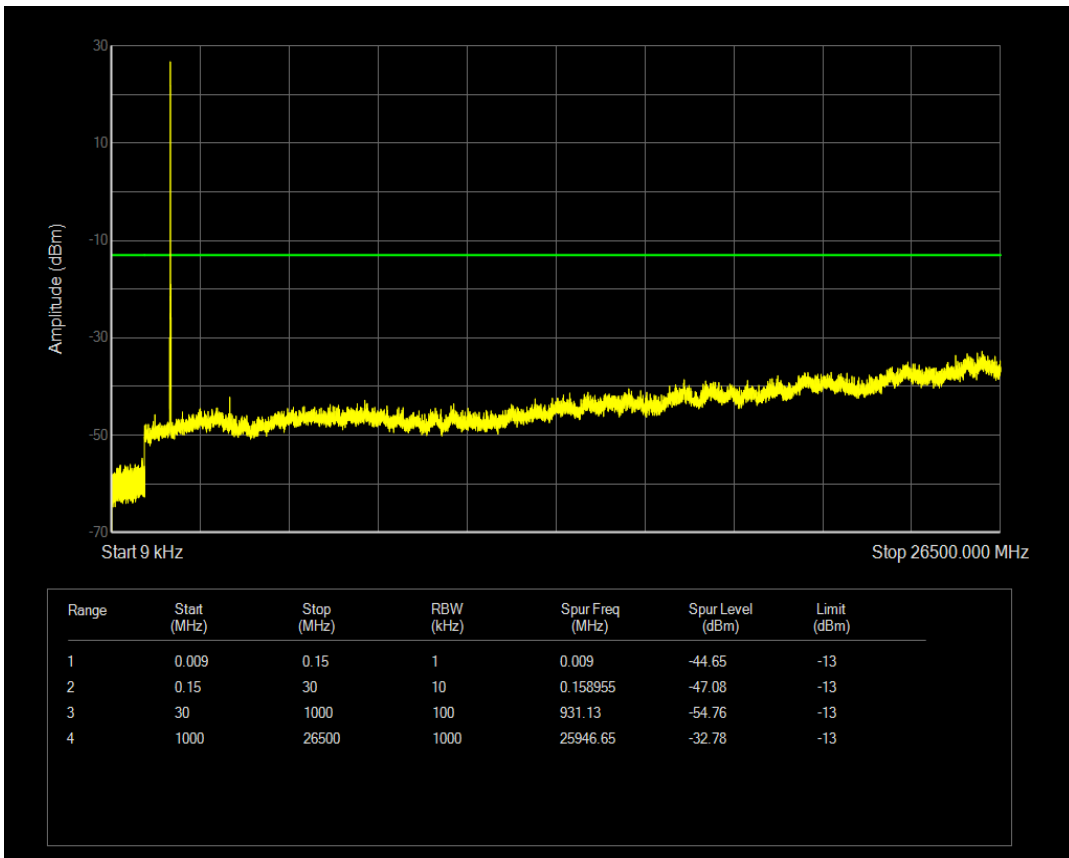

Band66 QPSK BW=10MHz Channel=132622 RB Size=1 Position=#0

Band66 QAM16 BW=10MHz Channel=132322 RB Size=50 Position=#0