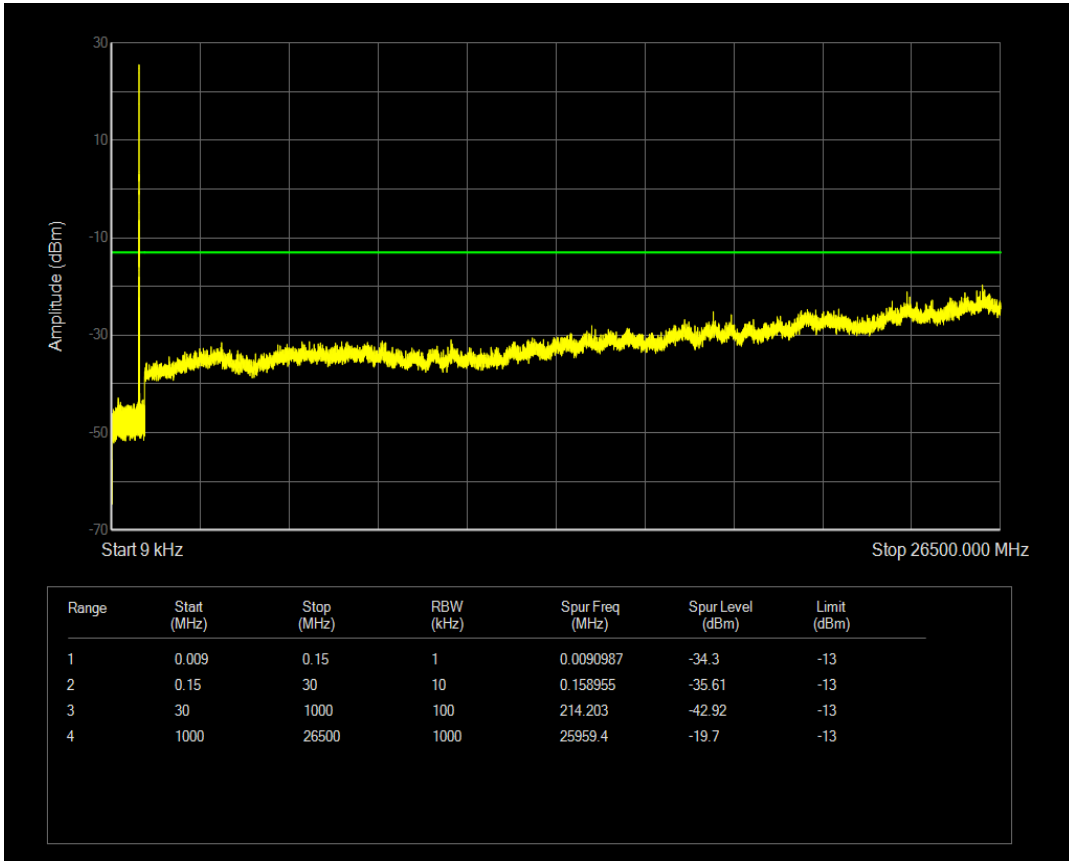

Band5 QAM16 BW=5MHz Channel=20525 RB Size=1 Position=#0

Band5 QAM16 BW=5MHz Channel=20525 RB Size=25 Position=#0