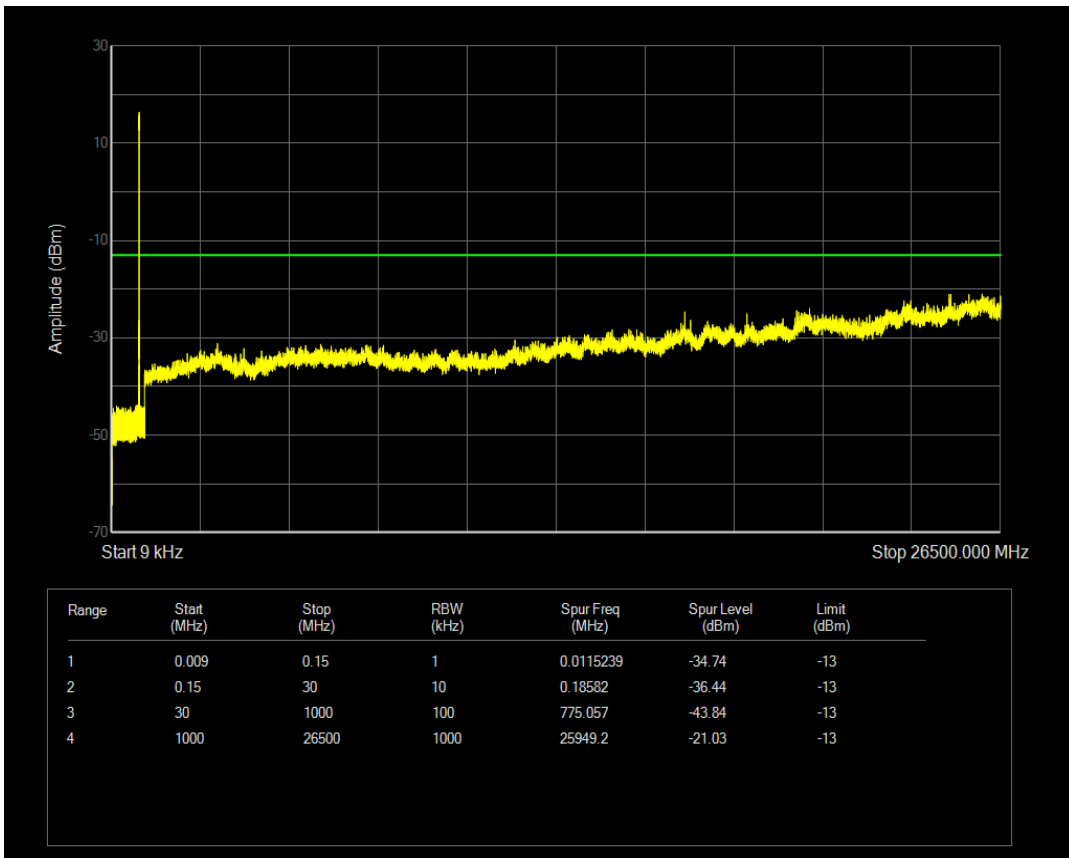

Band5 QPSK BW=3MHz Channel=20525 RB Size=15 Position=#0

Band5 QAM16 BW=3MHz Channel=20525 RB Size=1 Position=#0