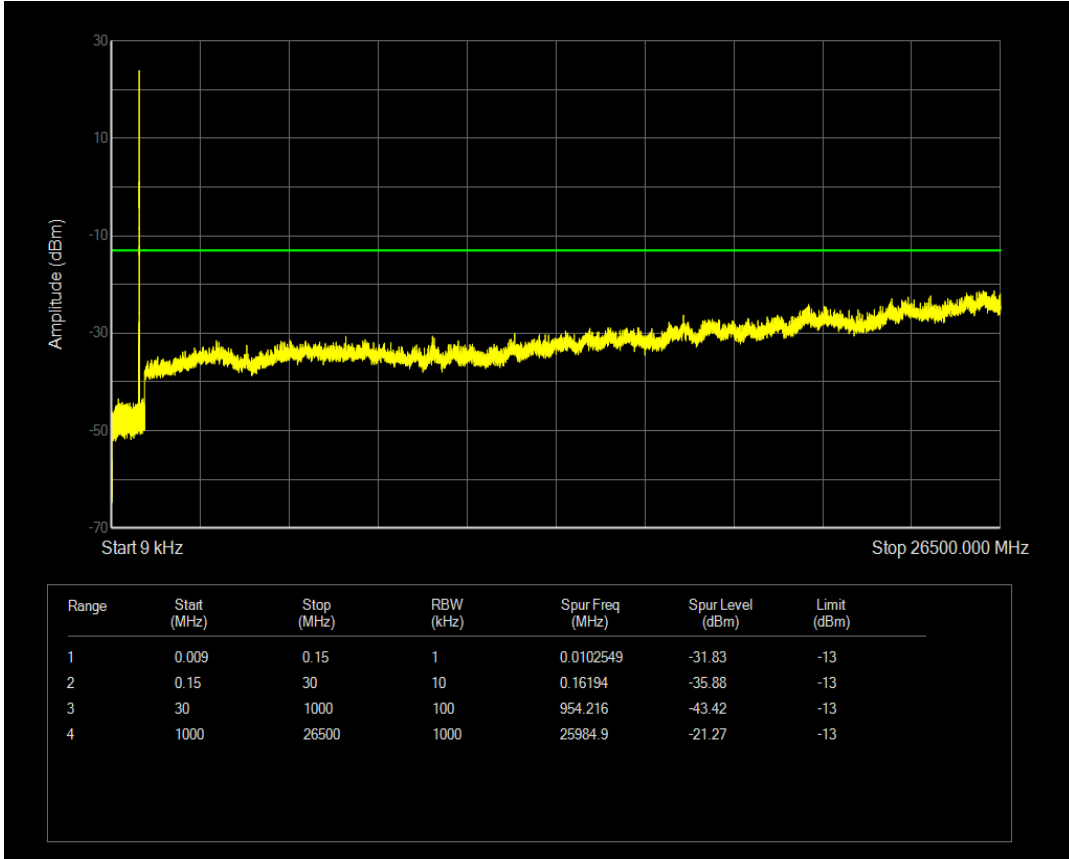

Band5 QPSK BW=10MHz Channel=20525 RB Size=50 Position=#0

Band5 QAM16 BW=10MHz Channel=20525 RB Size=50 Position=#0

Band5 QAM16 BW=10MHz Channel=20525 RB Size=1 Position=#0

Band5 QPSK BW=10MHz Channel=20600 RB Size=1 Position=#0

Band5 QPSK BW=10MHz Channel=20600 RB Size=50 Position=#0

Band5 QAM16 BW=10MHz Channel=20600 RB Size=1 Position=#0

Band5 QAM16 BW=10MHz Channel=20600 RB Size=50 Position=#0

Band66 QPSK BW=1.4MHz Channel=131979 RB Size=6 Position=#0