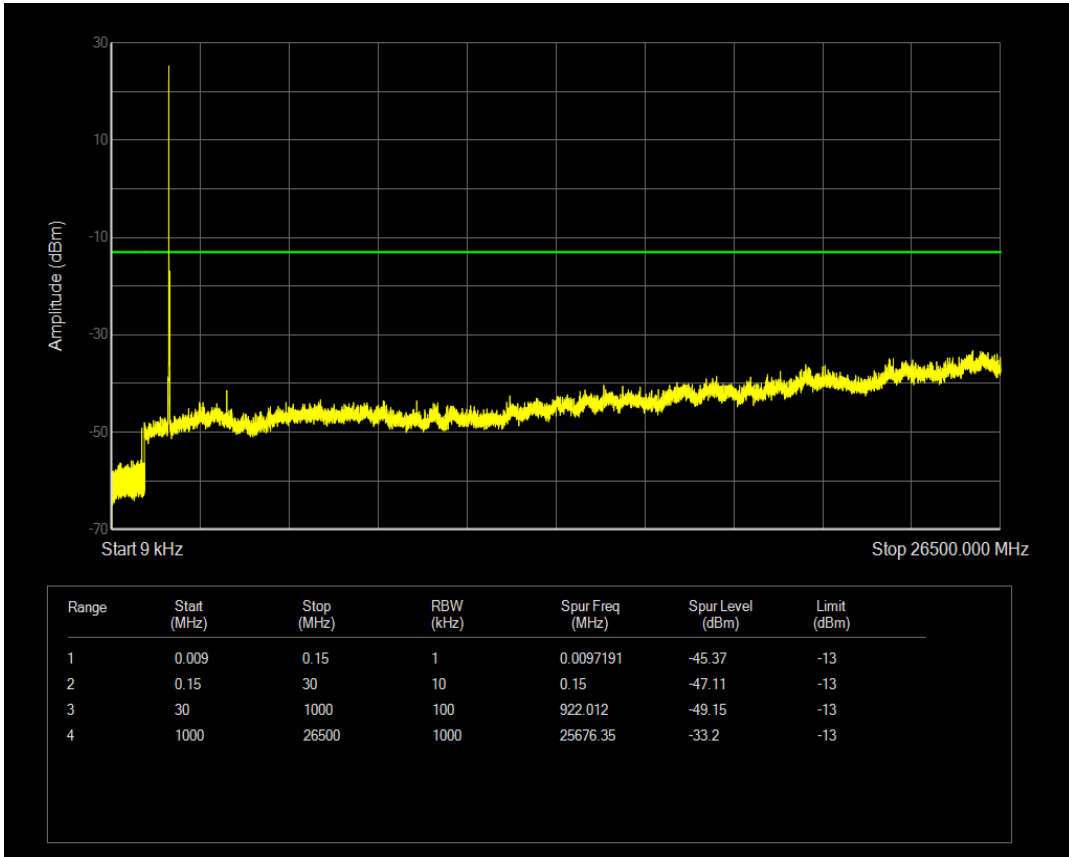

Band4 QPSK BW=15MHz Channel=20175 RB Size=1 Position=#0

Band4 QAM16 BW=15MHz Channel=20175 RB Size=1 Position=#0

Band4 QAM16 BW=15MHz Channel=20175 RB Size=75 Position=#0

Band4 QPSK BW=15MHz Channel=20325 RB Size=1 Position=#0

Band4 QAM16 BW=15MHz Channel=20325 RB Size=1 Position=#0

Band4 QPSK BW=15MHz Channel=20325 RB Size=75 Position=#0

Band4 QAM16 BW=15MHz Channel=20325 RB Size=75 Position=#0

Band4 QPSK BW=20MHz Channel=20050 RB Size=100 Position=#0

Band4 QPSK BW=20MHz Channel=20050 RB Size=1 Position=#0

Band4 QAM16 BW=20MHz Channel=20050 RB Size=1 Position=#0

Band4 QAM16 BW=20MHz Channel=20050 RB Size=100 Position=#0

Band4 QPSK BW=20MHz Channel=20175 RB Size=1 Position=#0