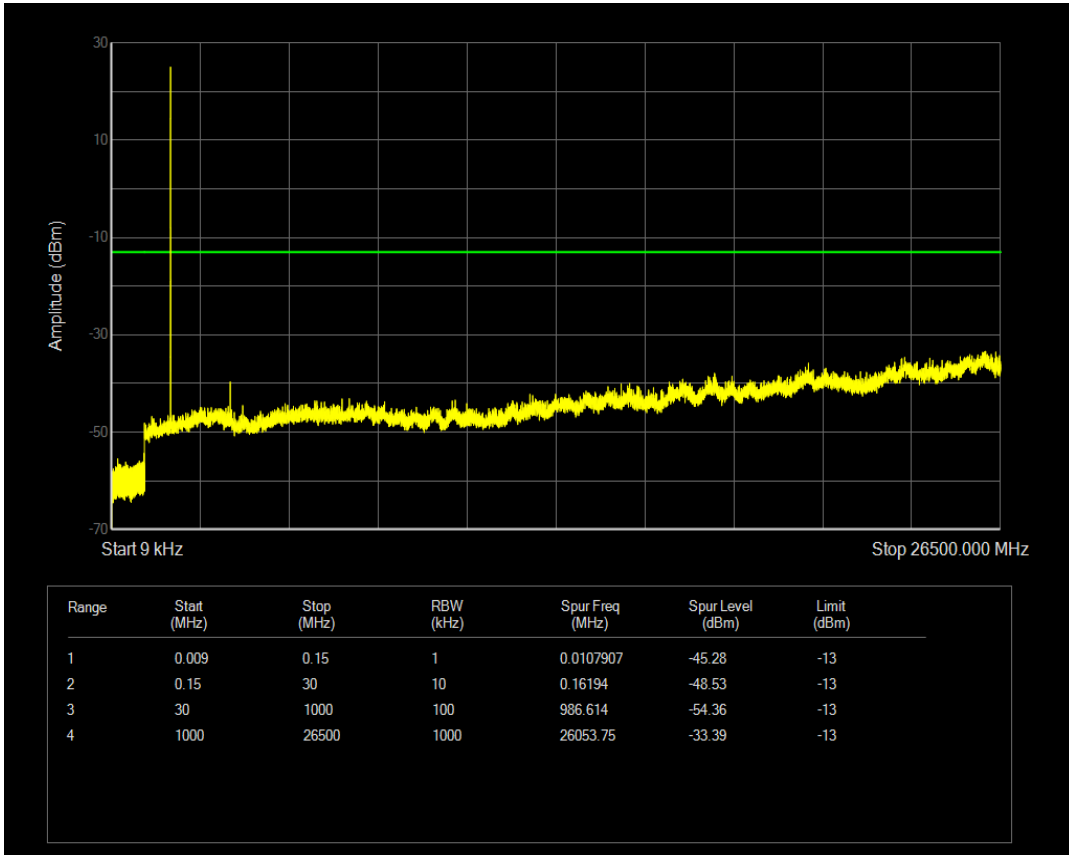

Band66 QPSK BW=3MHz Channel=132657 RB Size=1 Position=#0

Band66 QAM16 BW=3MHz Channel=132322 RB Size=15 Position=#0