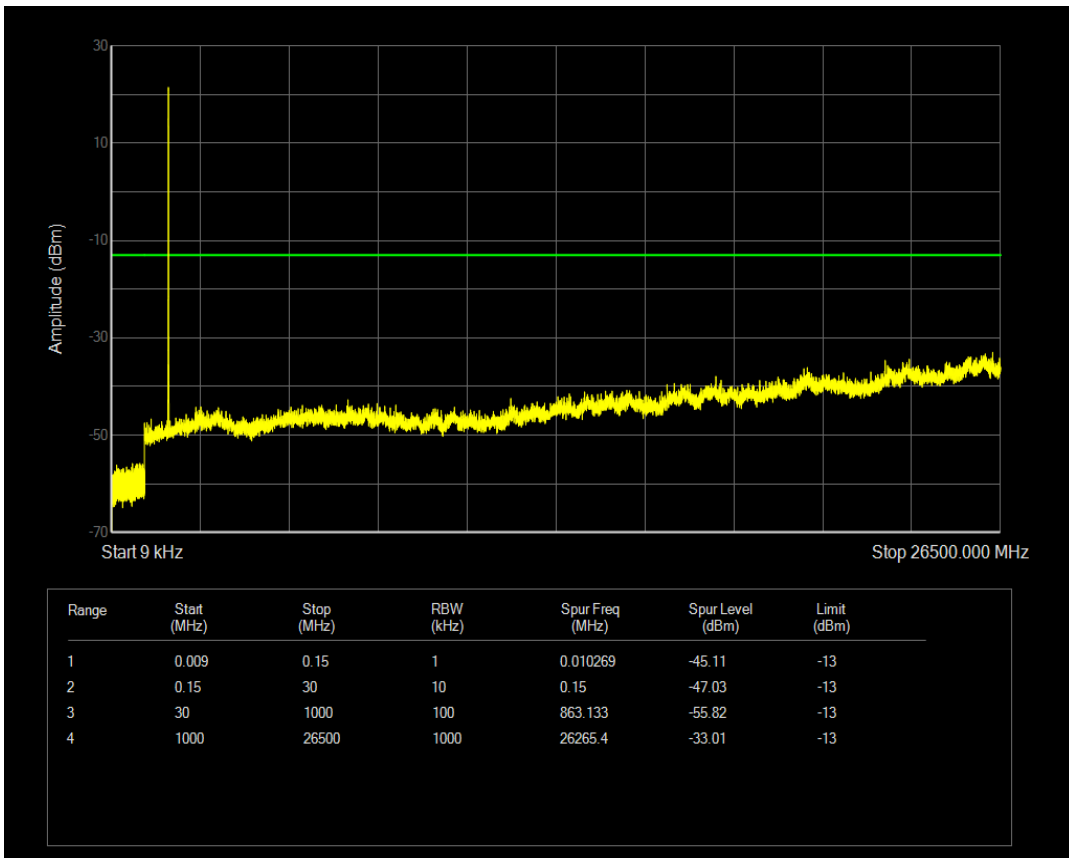

Band66 QPSK BW=5MHz Channel=131997 RB Size=25 Position=#0

Band66 QAM16 BW=5MHz Channel=131997 RB Size=1 Position=#0