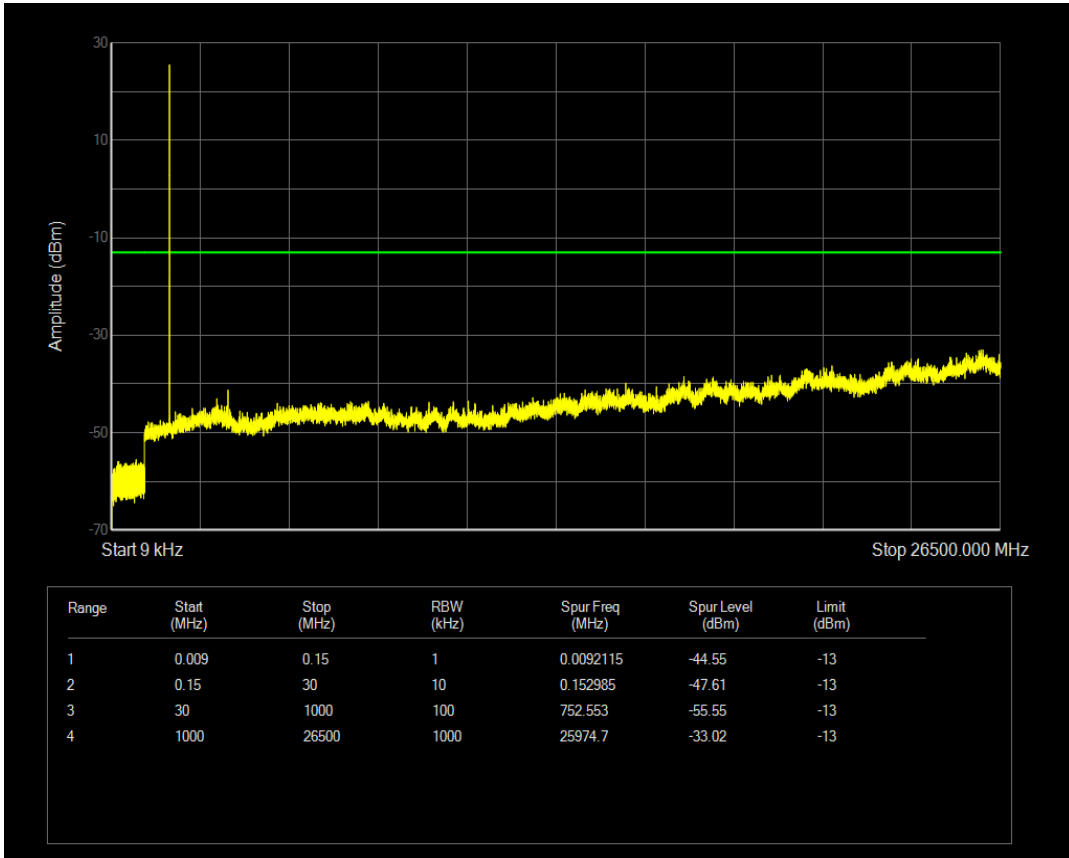

Band66 QAM16 BW=1.4MHz Channel=132322 RB Size=1 Position=#0

Band66 QAM16 BW=1.4MHz Channel=132322 RB Size=6 Position=#0