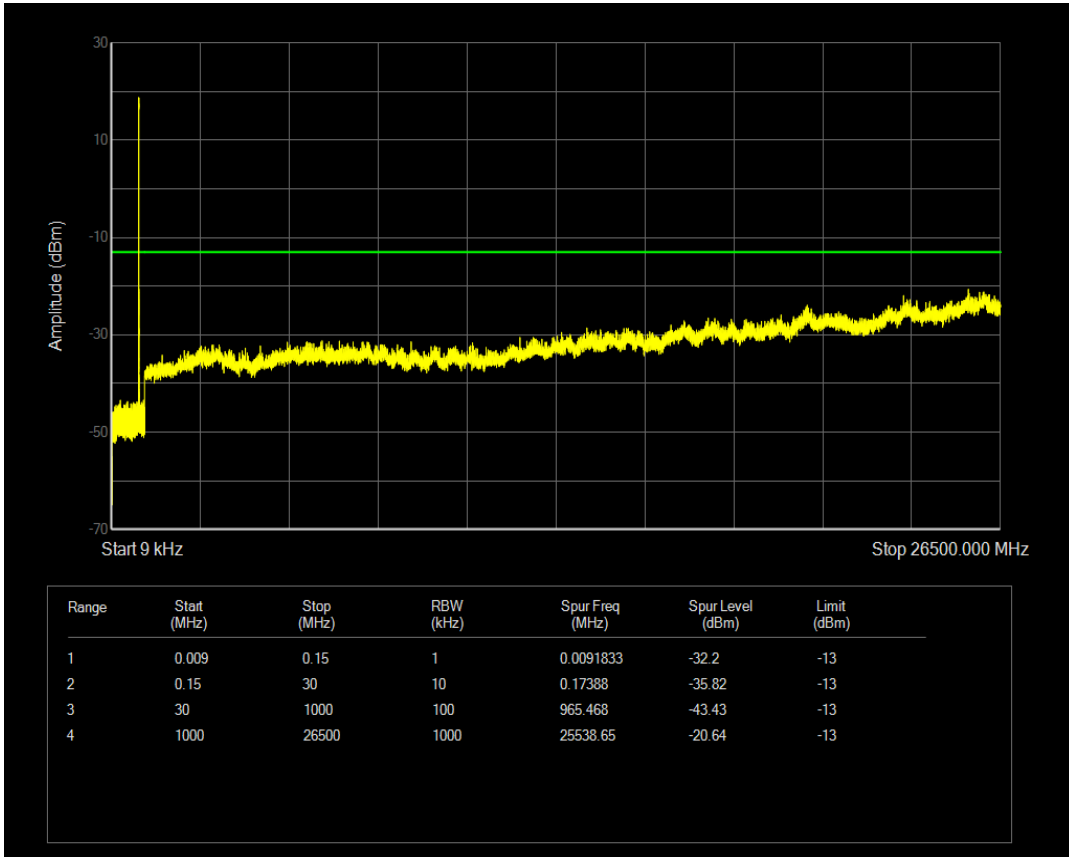

Band4 QPSK BW=20MHz Channel=20175 RB Size=100 Position=#0

Band4 QAM16 BW=20MHz Channel=20175 RB Size=1 Position=#0

Band4 QAM16 BW=20MHz Channel=20175 RB Size=100 Position=#0

Band4 QPSK BW=20MHz Channel=20300 RB Size=100 Position=#0

Band4 QPSK BW=20MHz Channel=20300 RB Size=1 Position=#0

Band4 QAM16 BW=20MHz Channel=20300 RB Size=1 Position=#0

Band4 QAM16 BW=20MHz Channel=20300 RB Size=100 Position=#0

Band5 QPSK BW=1.4MHz Channel=20407 RB Size=1 Position=#0

Band5 QPSK BW=1.4MHz Channel=20407 RB Size=6 Position=#0

Band5 QAM16 BW=1.4MHz Channel=20407 RB Size=1 Position=#0

Band5 QAM16 BW=1.4MHz Channel=20407 RB Size=6 Position=#0

Band5 QPSK BW=1.4MHz Channel=20525 RB Size=1 Position=#0