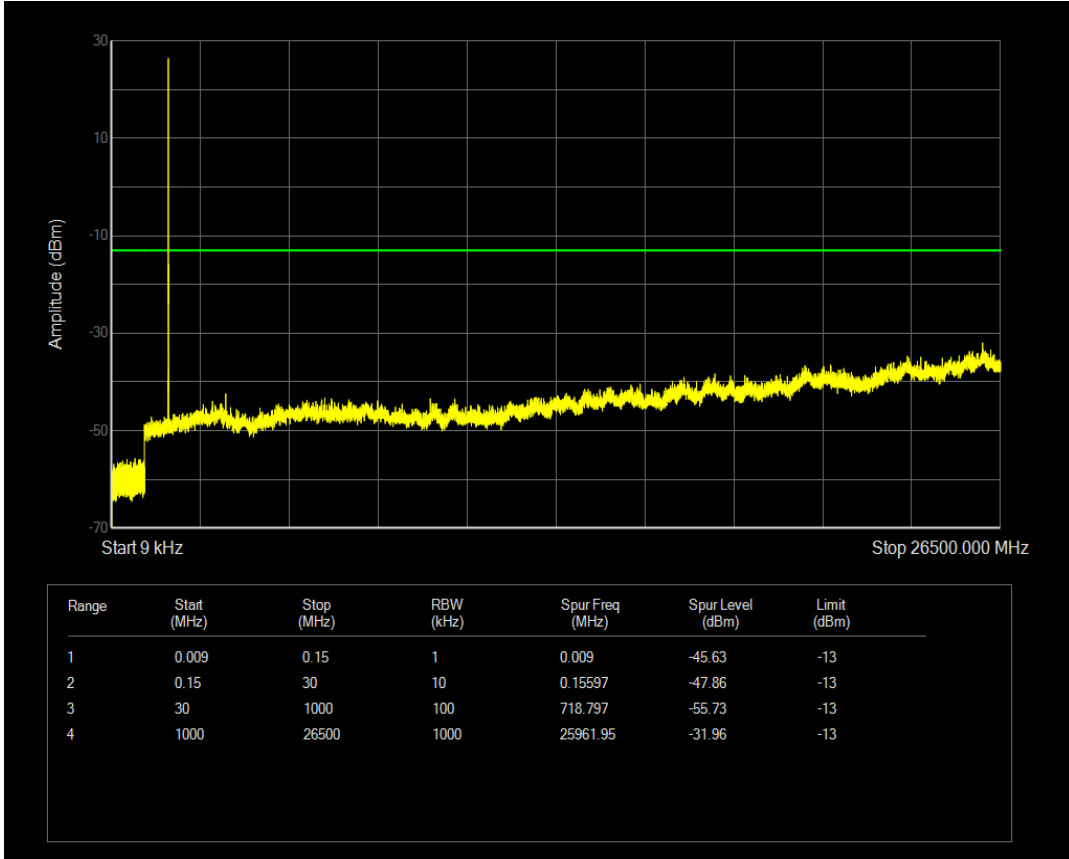

Band66 QAM16 BW=5MHz Channel=131997 RB Size=1 Position=#0

Band66 QPSK BW=5MHz Channel=132322 RB Size=1 Position=#0