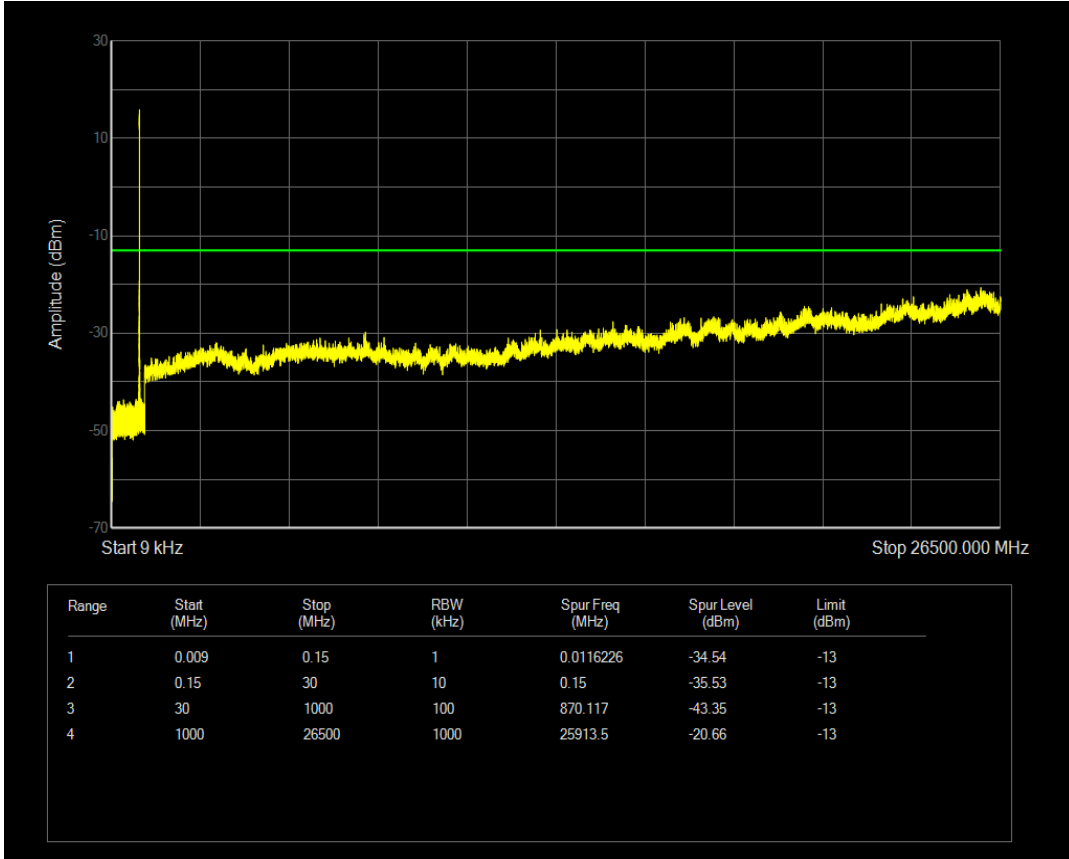

Band5 QPSK BW=3MHz Channel=20635 RB Size=15 Position=#0

Band5 QPSK BW=5MHz Channel=20425 RB Size=1 Position=#0