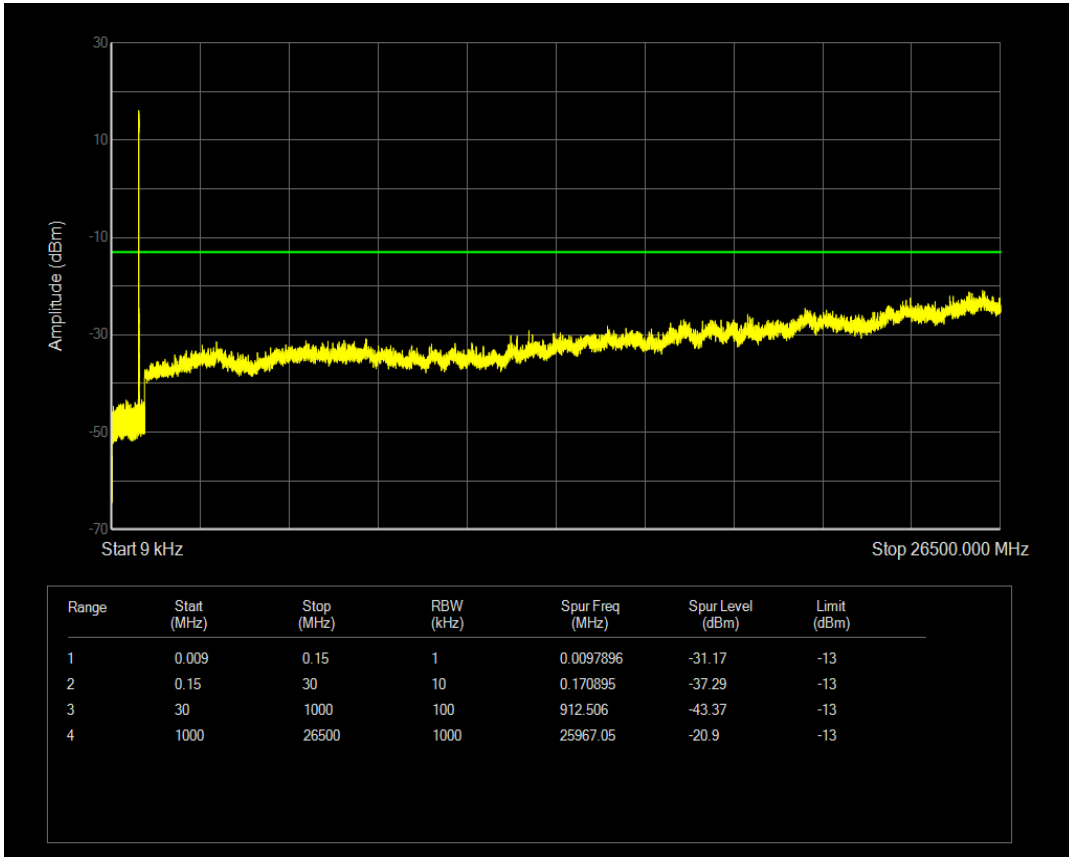

Band5 QAM16 BW=3MHz Channel=20415 RB Size=15 Position=#0

Band5 QPSK BW=3MHz Channel=20525 RB Size=1 Position=#0