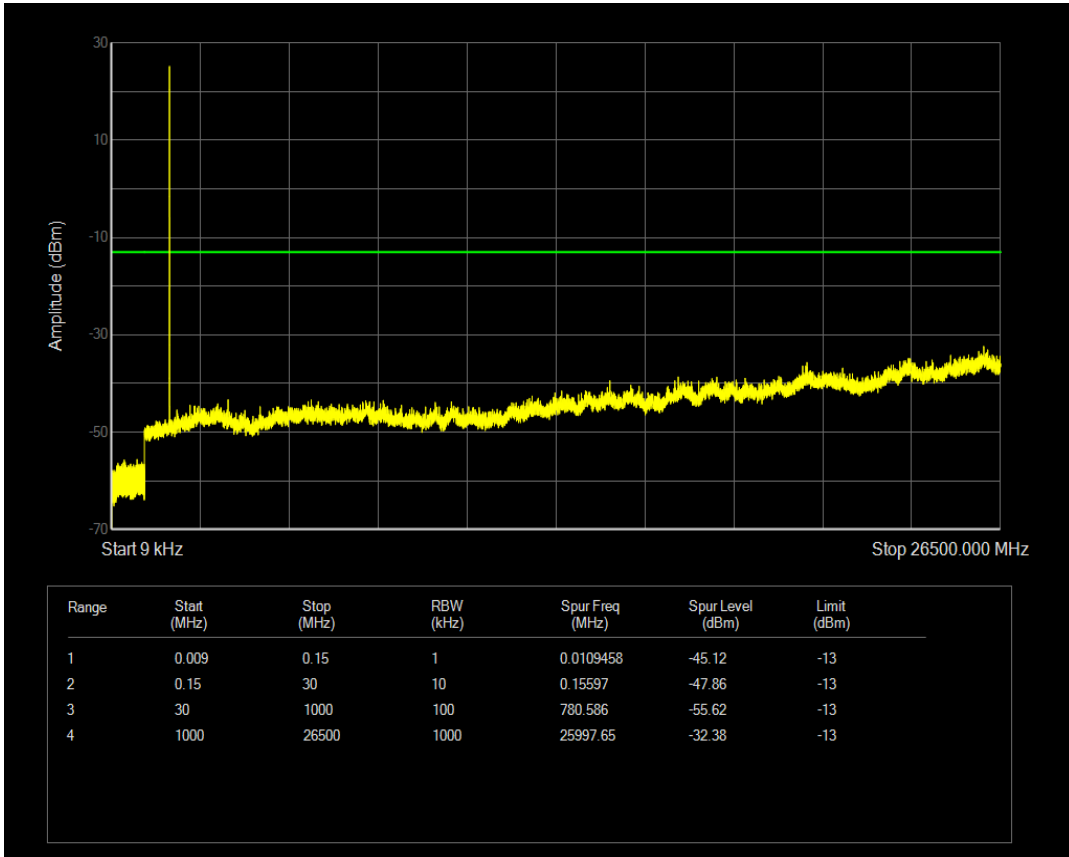

Band66 QPSK BW=1.4MHz Channel=132322 RB Size=6 Position=#0

Band66 QAM16 BW=1.4MHz Channel=132322 RB Size=1 Position=#0