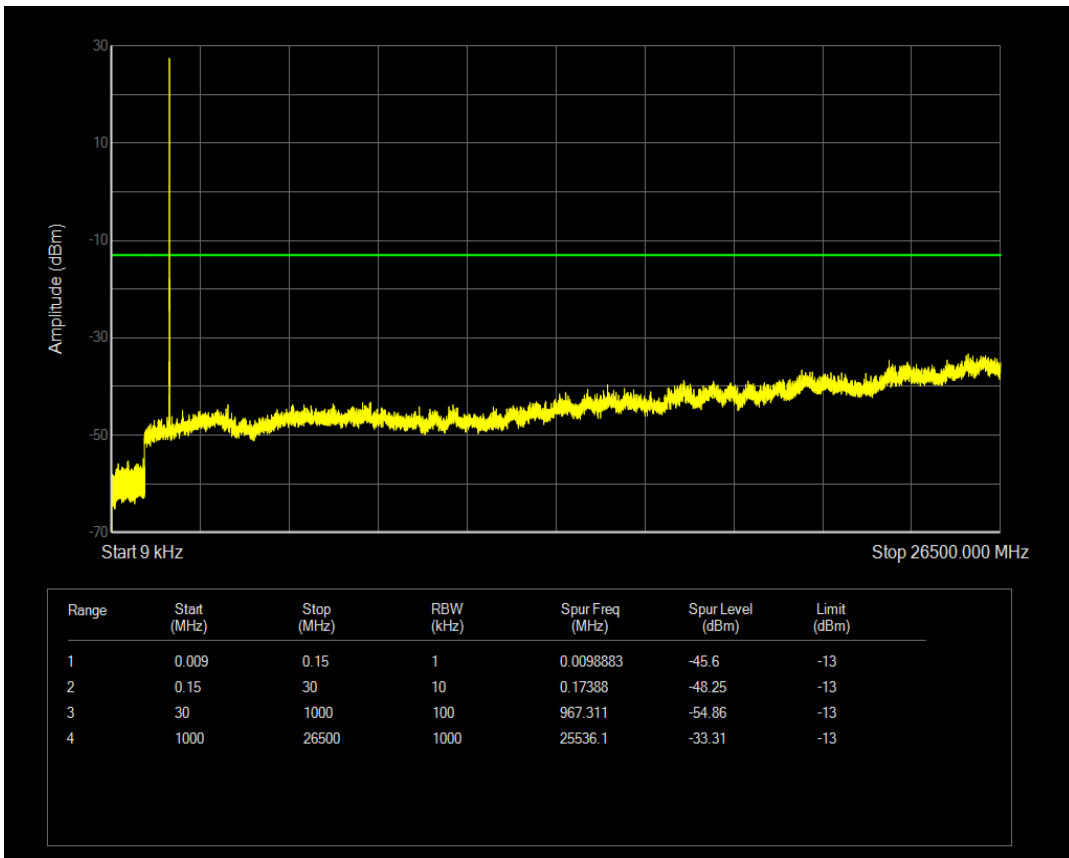

Band66 QAM16 BW=5MHz Channel=132322 RB Size=1 Position=#0

Band66 QPSK BW=5MHz Channel=132322 RB Size=25 Position=#0