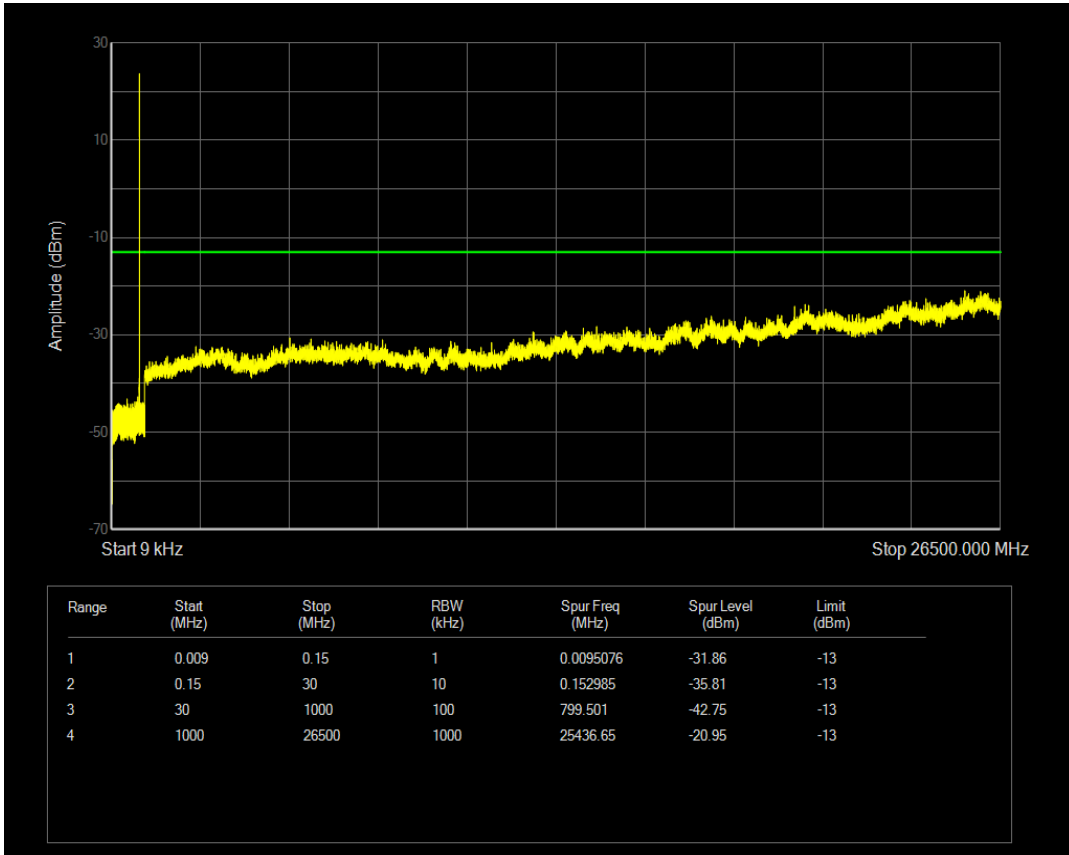

Band4 QPSK BW=20MHz Channel=20300 RB Size=1 Position=#0

Band4 QAM16 BW=20MHz Channel=20300 RB Size=1 Position=#0

Band4 QAM16 BW=20MHz Channel=20300 RB Size=100 Position=#0

Band5 QPSK BW=1.4MHz Channel=20407 RB Size=1 Position=#0

Band5 QPSK BW=1.4MHz Channel=20407 RB Size=6 Position=#0

Band5 QAM16 BW=1.4MHz Channel=20407 RB Size=1 Position=#0

Band5 QAM16 BW=1.4MHz Channel=20407 RB Size=6 Position=#0

Band5 QPSK BW=1.4MHz Channel=20525 RB Size=1 Position=#0

Band5 QAM16 BW=1.4MHz Channel=20525 RB Size=1 Position=#0

Band5 QPSK BW=1.4MHz Channel=20525 RB Size=6 Position=#0

Band5 QPSK BW=1.4MHz Channel=20643 RB Size=1 Position=#0

Band5 QAM16 BW=1.4MHz Channel=20525 RB Size=6 Position=#0