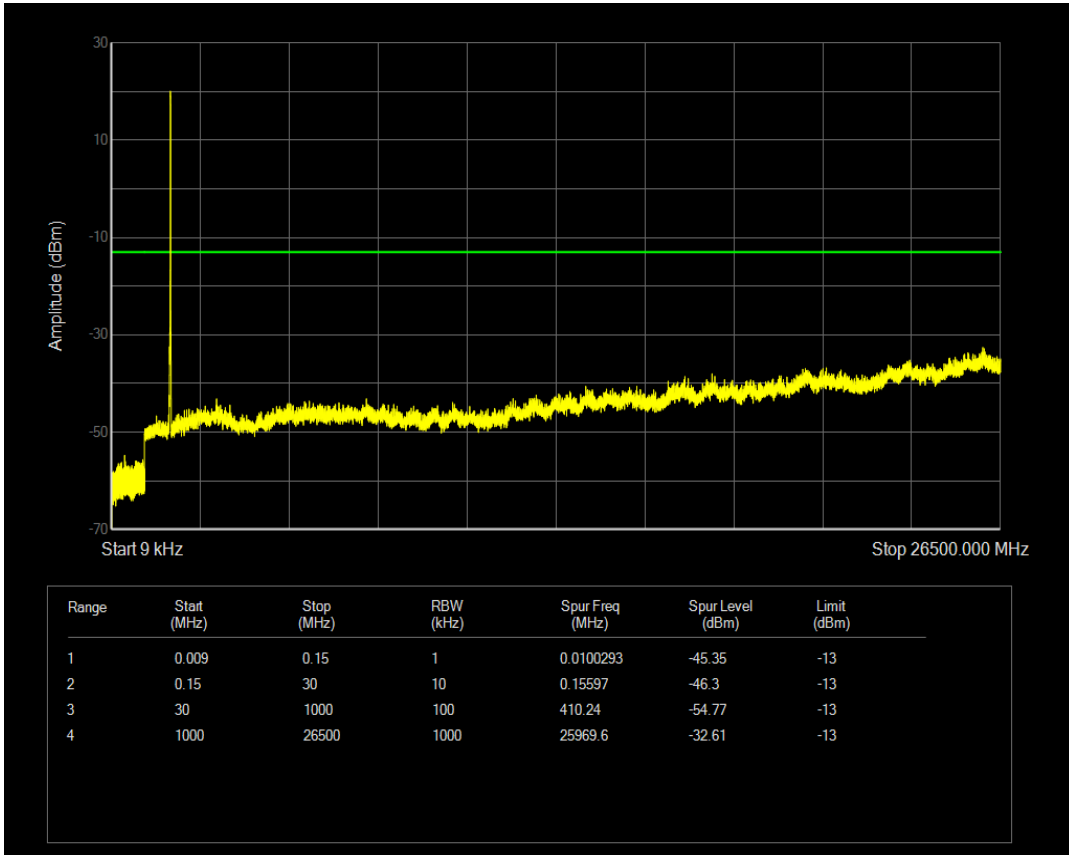

Band66 QPSK BW=10MHz Channel=132622 RB Size=50 Position=#0

Band66 QAM16 BW=10MHz Channel=132622 RB Size=1 Position=#0