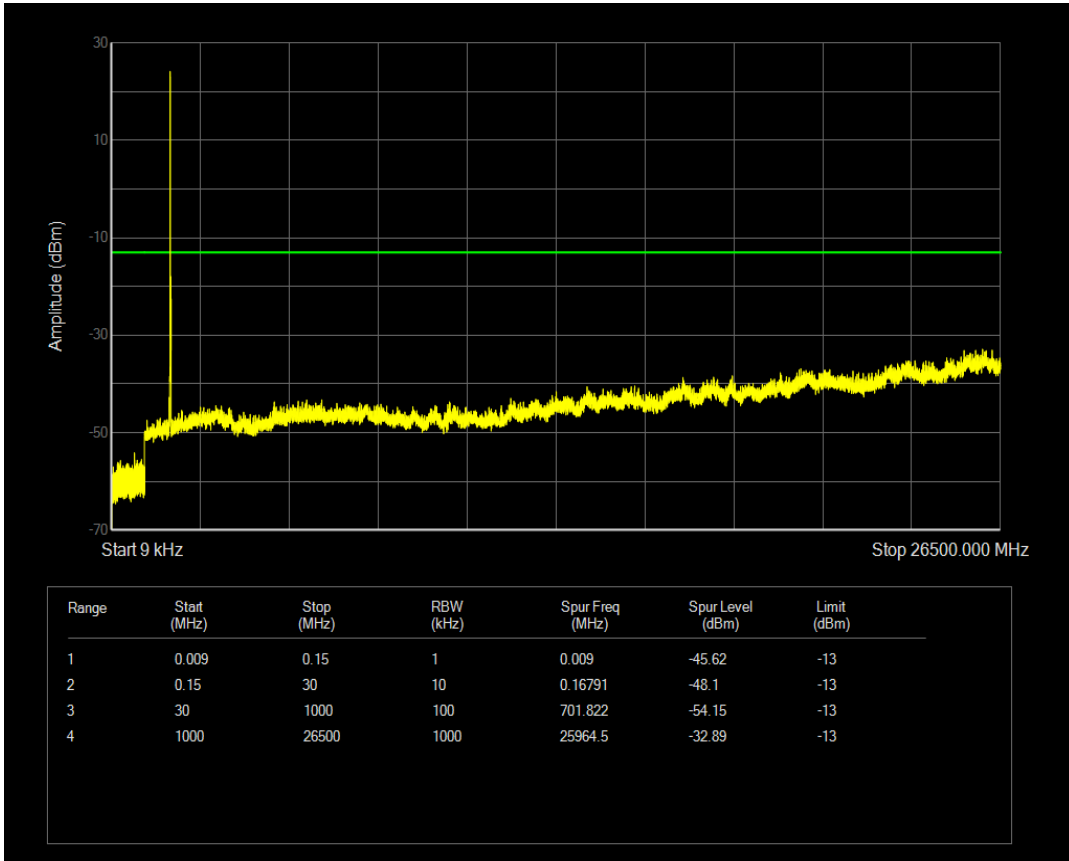

Band66 QAM16 BW=15MHz Channel=132597 RB Size=1 Position=#0

Band66 QPSK BW=20MHz Channel=132072 RB Size=1 Position=#0