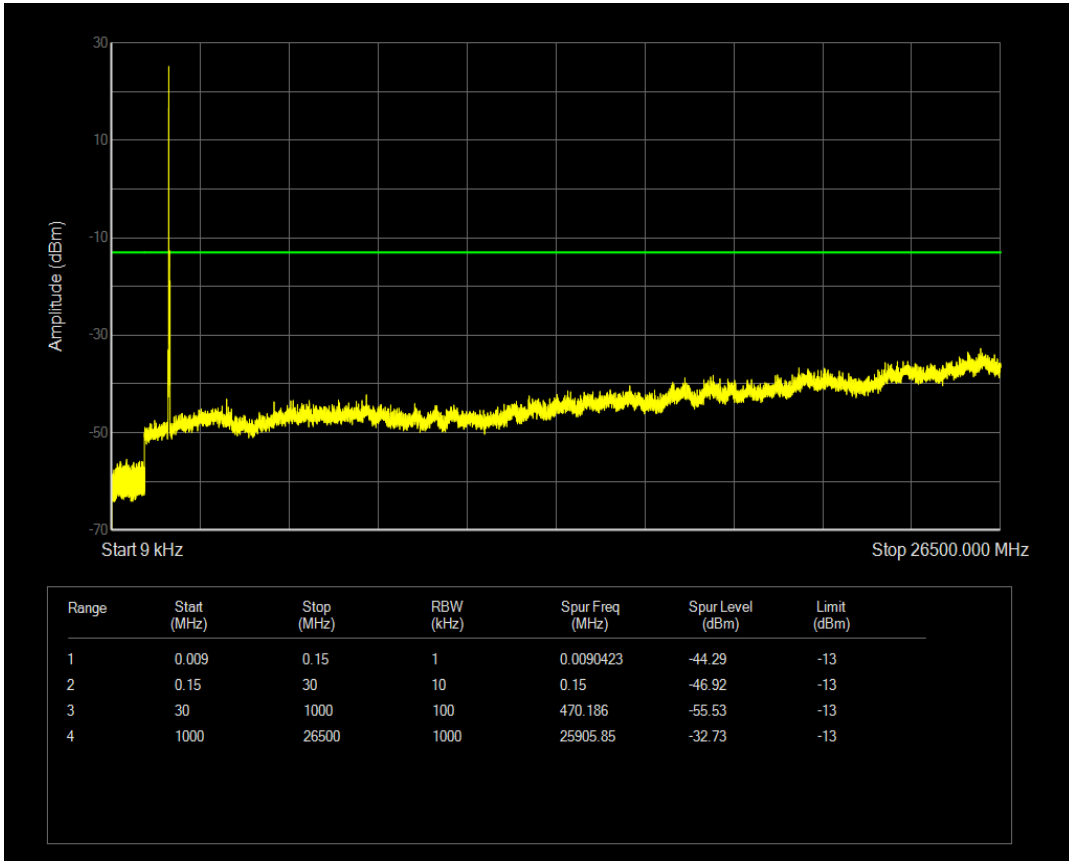

Band4 QAM16 BW=15MHz Channel=20325 RB Size=1 Position=#0

Band4 QPSK BW=15MHz Channel=20325 RB Size=75 Position=#0

Band4 QAM16 BW=15MHz Channel=20325 RB Size=75 Position=#0

Band4 QPSK BW=20MHz Channel=20050 RB Size=100 Position=#0

Band4 QPSK BW=20MHz Channel=20050 RB Size=1 Position=#0

Band4 QAM16 BW=20MHz Channel=20050 RB Size=1 Position=#0

Band4 QAM16 BW=20MHz Channel=20050 RB Size=100 Position=#0

Band4 QPSK BW=20MHz Channel=20175 RB Size=1 Position=#0

Band4 QPSK BW=20MHz Channel=20175 RB Size=100 Position=#0

Band4 QAM16 BW=20MHz Channel=20175 RB Size=1 Position=#0

Band4 QAM16 BW=20MHz Channel=20175 RB Size=100 Position=#0

Band4 QPSK BW=20MHz Channel=20300 RB Size=100 Position=#0