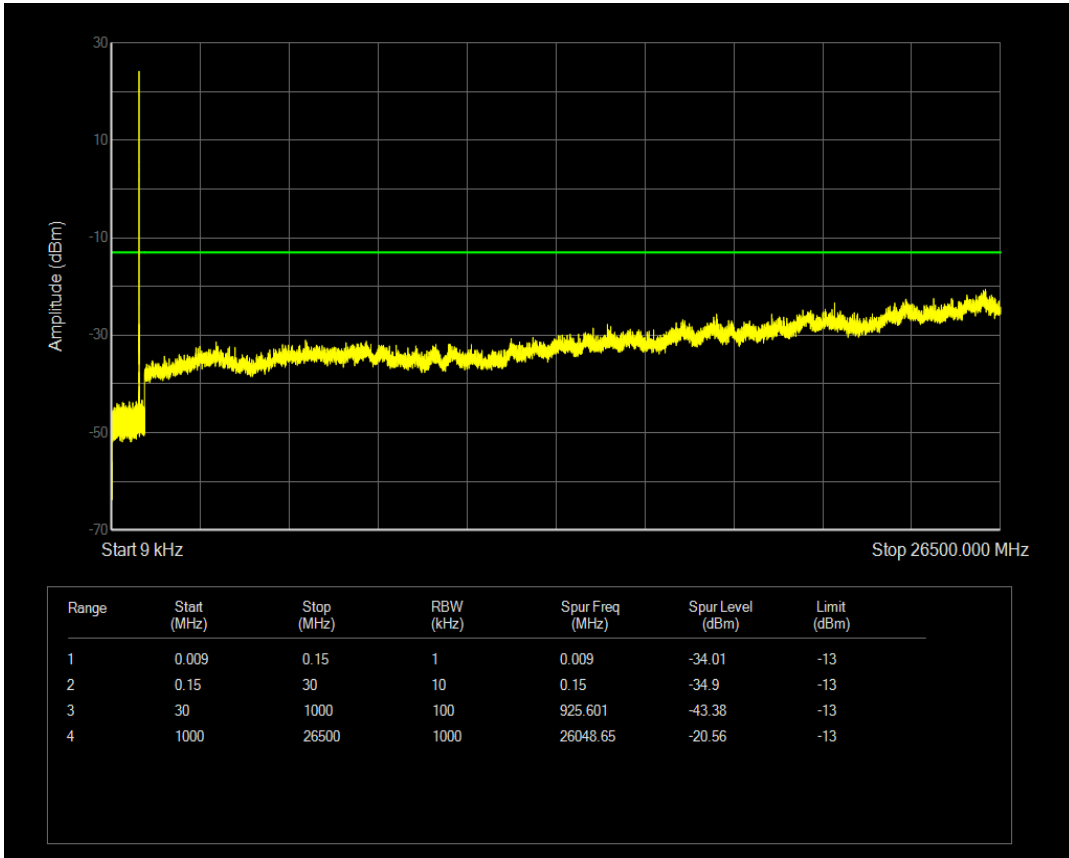

Band5 QAM16 BW=3MHz Channel=20525 RB Size=1 Position=#0

Band5 QAM16 BW=3MHz Channel=20525 RB Size=15 Position=#0