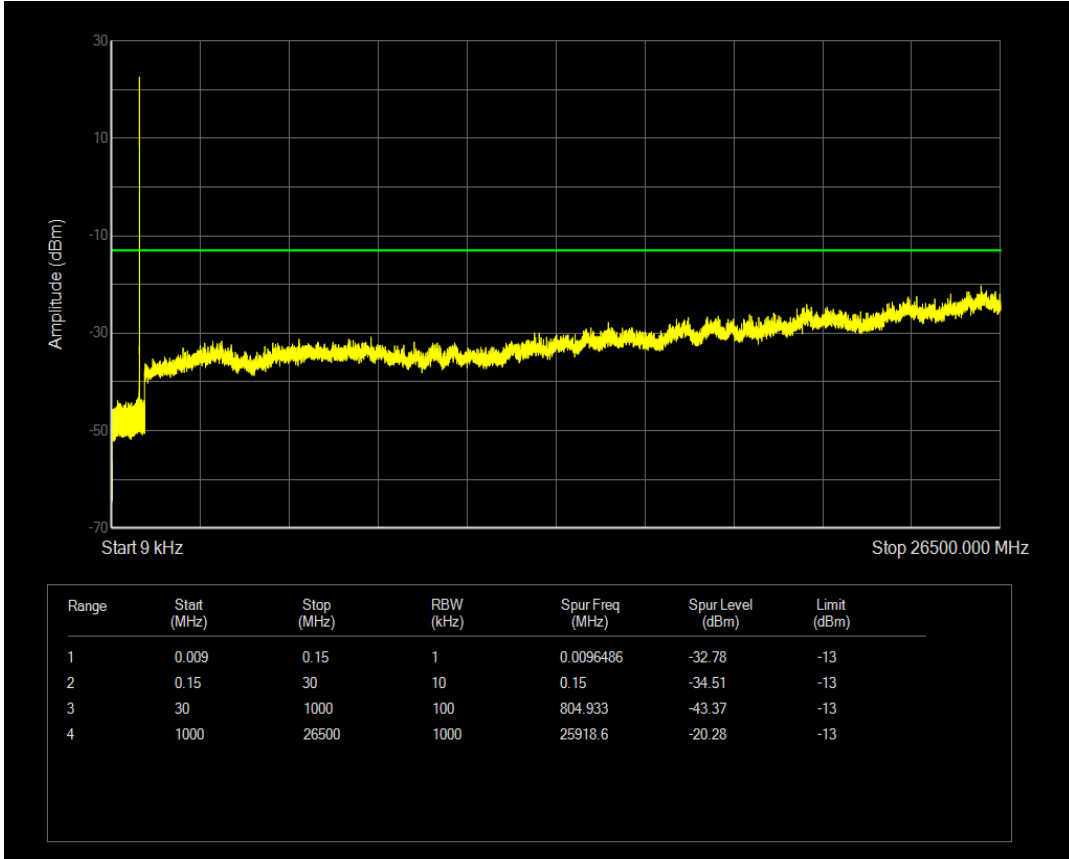

Band5 QAM16 BW=1.4MHz Channel=20525 RB Size=1 Position=#0

Band5 QPSK BW=1.4MHz Channel=20525 RB Size=6 Position=#0

Band5 QPSK BW=1.4MHz Channel=20643 RB Size=1 Position=#0

Band5 QAM16 BW=1.4MHz Channel=20525 RB Size=6 Position=#0

Band5 QPSK BW=1.4MHz Channel=20643 RB Size=6 Position=#0

Band5 QAM16 BW=1.4MHz Channel=20643 RB Size=1 Position=#0

Band5 QAM16 BW=1.4MHz Channel=20643 RB Size=6 Position=#0

Band5 QPSK BW=3MHz Channel=20415 RB Size=1 Position=#0