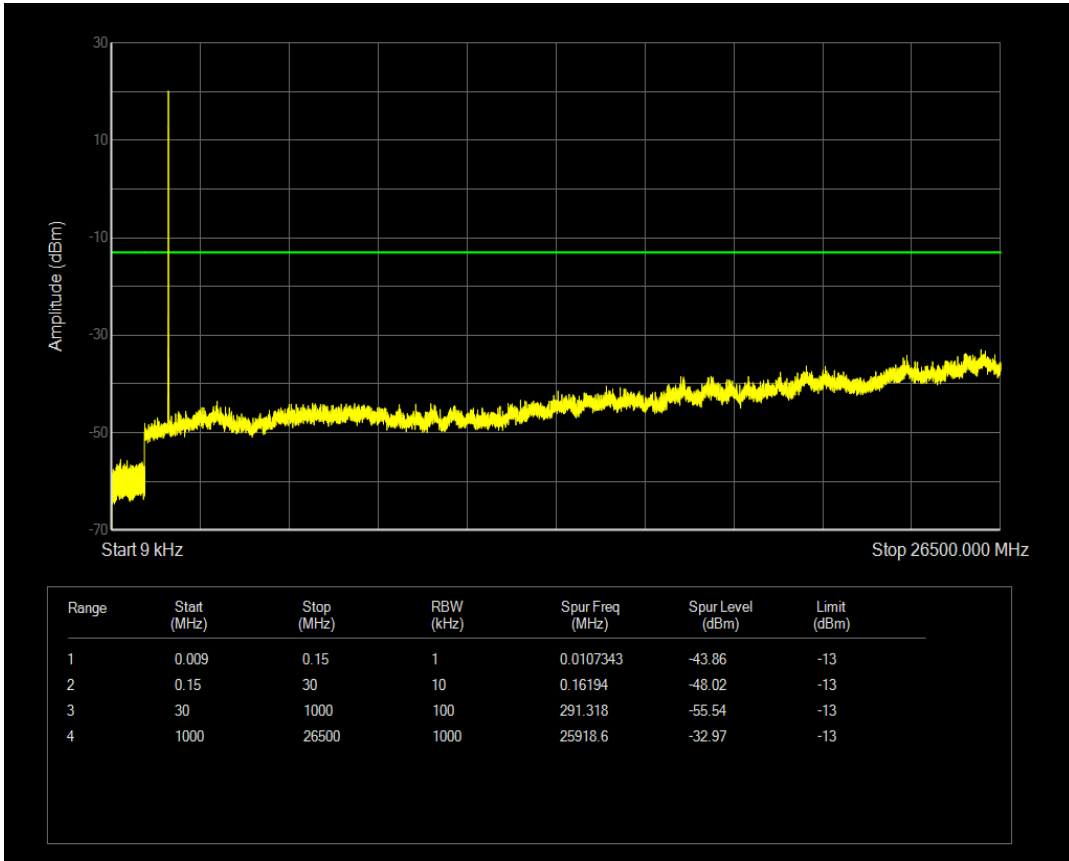

Band66 QPSK BW=5MHz Channel=131997 RB Size=25 Position=#0

Band66 QAM16 BW=5MHz Channel=131997 RB Size=1 Position=#0

Band66 QPSK BW=5MHz Channel=132322 RB Size=1 Position=#0

Band66 QAM16 BW=5MHz Channel=131997 RB Size=25 Position=#0