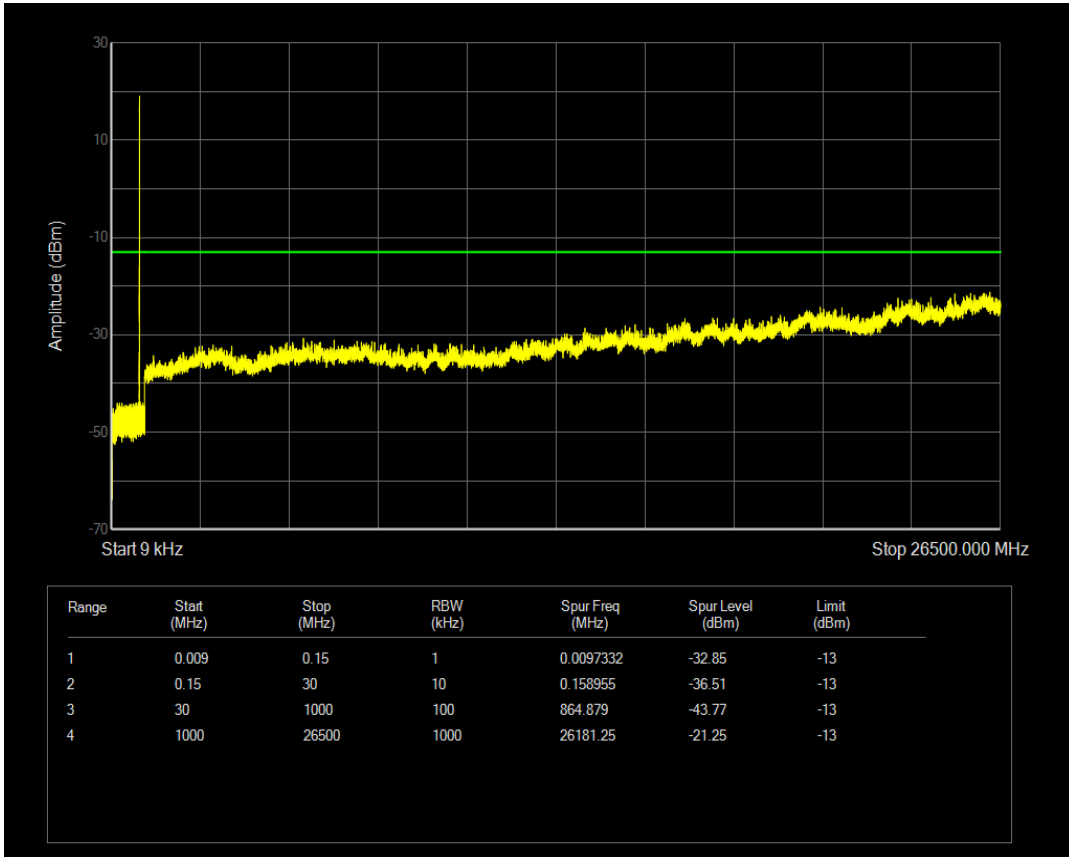

Band5 QAM16 BW=1.4MHz Channel=20525 RB Size=1 Position=#0

Band5 QPSK BW=1.4MHz Channel=20525 RB Size=6 Position=#0

Band5 QPSK BW=1.4MHz Channel=20643 RB Size=1 Position=#0

Band5 QAM16 BW=1.4MHz Channel=20525 RB Size=6 Position=#0

Band5 QPSK BW=1.4MHz Channel=20643 RB Size=6 Position=#0

Band5 QAM16 BW=1.4MHz Channel=20643 RB Size=1 Position=#0

Band5 QAM16 BW=1.4MHz Channel=20643 RB Size=6 Position=#0

Band5 QPSK BW=3MHz Channel=20415 RB Size=1 Position=#0