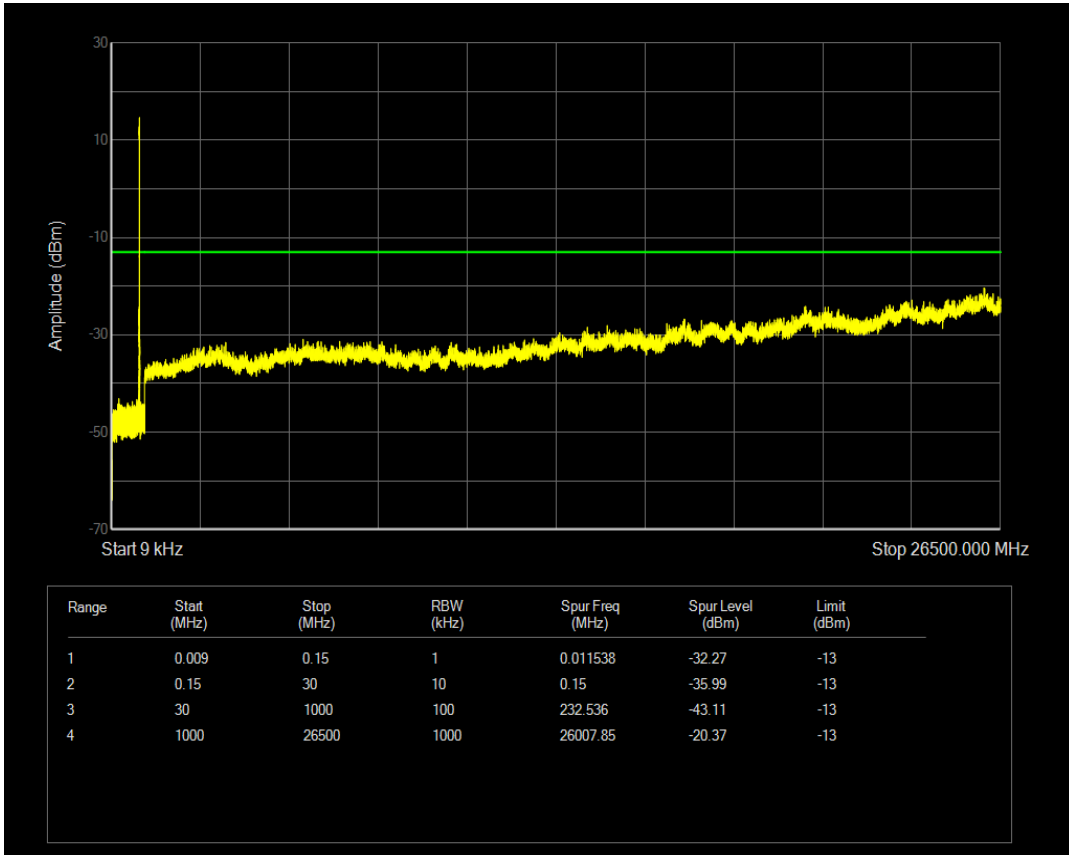

Band5 QPSK BW=5MHz Channel=20525 RB Size=25 Position=#0

Band5 QAM16 BW=5MHz Channel=20525 RB Size=1 Position=#0

Band5 QAM16 BW=5MHz Channel=20525 RB Size=25 Position=#0

Band5 QPSK BW=5MHz Channel=20625 RB Size=1 Position=#0

Band5 QPSK BW=5MHz Channel=20625 RB Size=25 Position=#0

Band5 QAM16 BW=5MHz Channel=20625 RB Size=25 Position=#0

Band5 QAM16 BW=5MHz Channel=20625 RB Size=1 Position=#0

Band5 QPSK BW=10MHz Channel=20450 RB Size=1 Position=#0