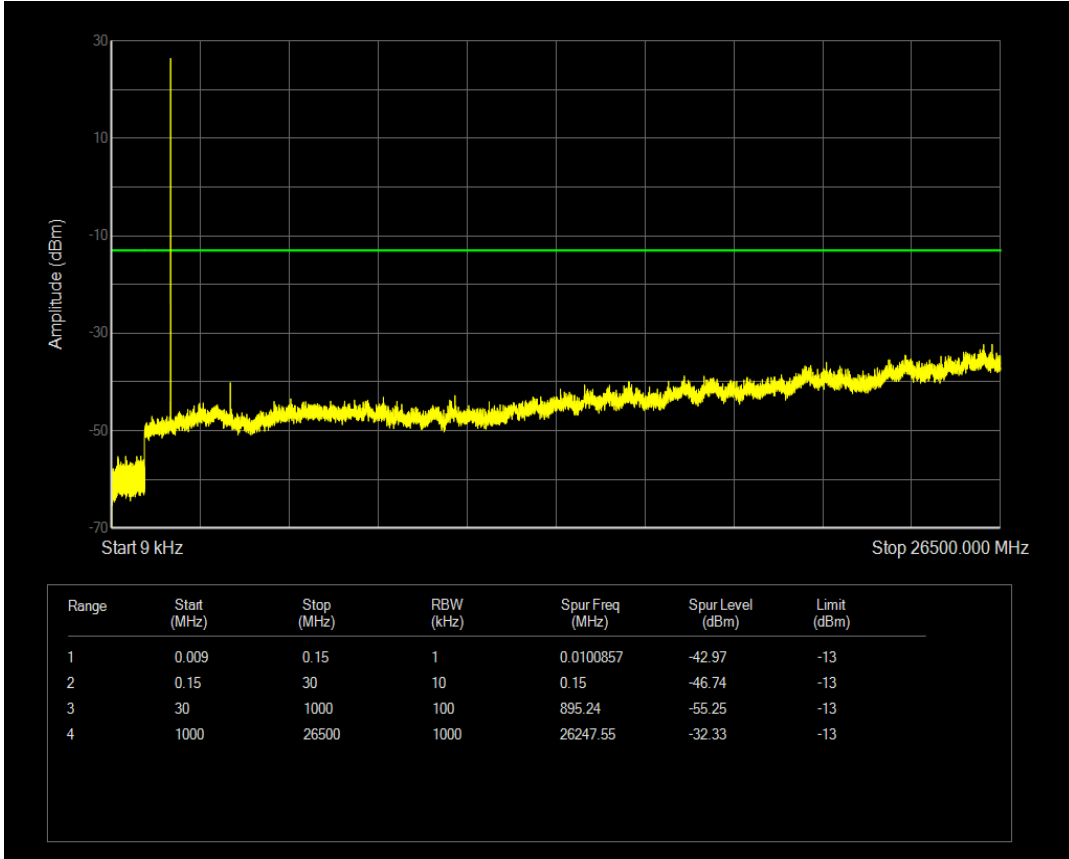

Band66 QAM16 BW=1.4MHz Channel=132665 RB Size=1 Position=#0

Band66 QPSK BW=3MHz Channel=131987 RB Size=1 Position=#0