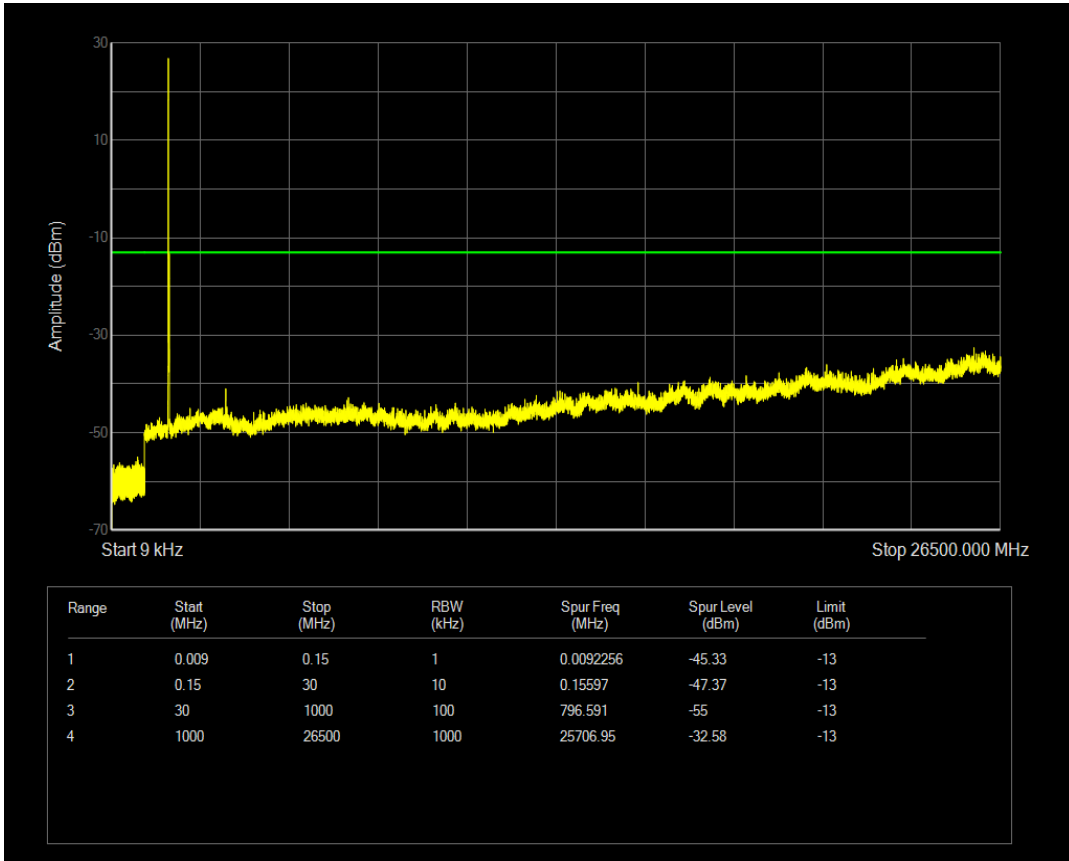

Band66 QPSK BW=10MHz Channel=132622 RB Size=50 Position=#0

Band66 QAM16 BW=10MHz Channel=132622 RB Size=1 Position=#0

Band66 QAM16 BW=10MHz Channel=132622 RB Size=50 Position=#0

Band66 QPSK BW=15MHz Channel=132047 RB Size=1 Position=#0