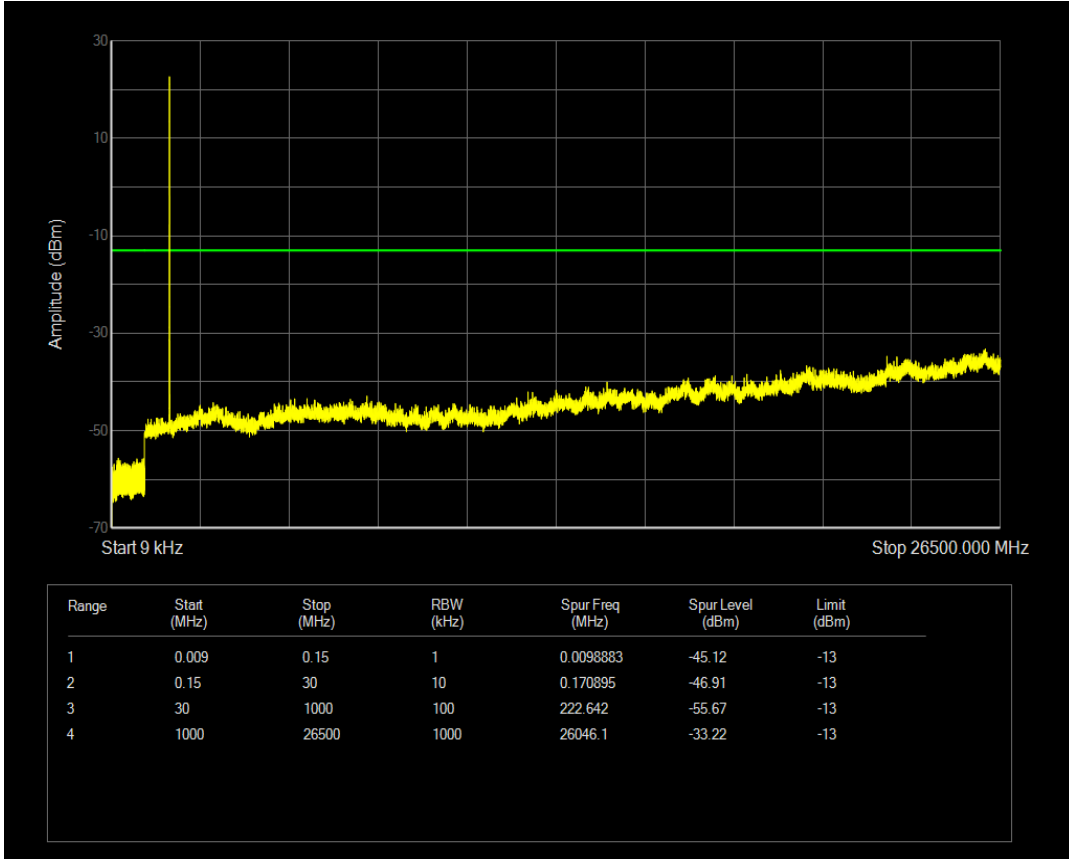

Band66 QPSK BW=3MHz Channel=132322 RB Size=1 Position=#0

Band66 QAM16 BW=3MHz Channel=132322 RB Size=1 Position=#0

Band66 QPSK BW=3MHz Channel=132657 RB Size=1 Position=#0

Band66 QAM16 BW=3MHz Channel=132322 RB Size=15 Position=#0