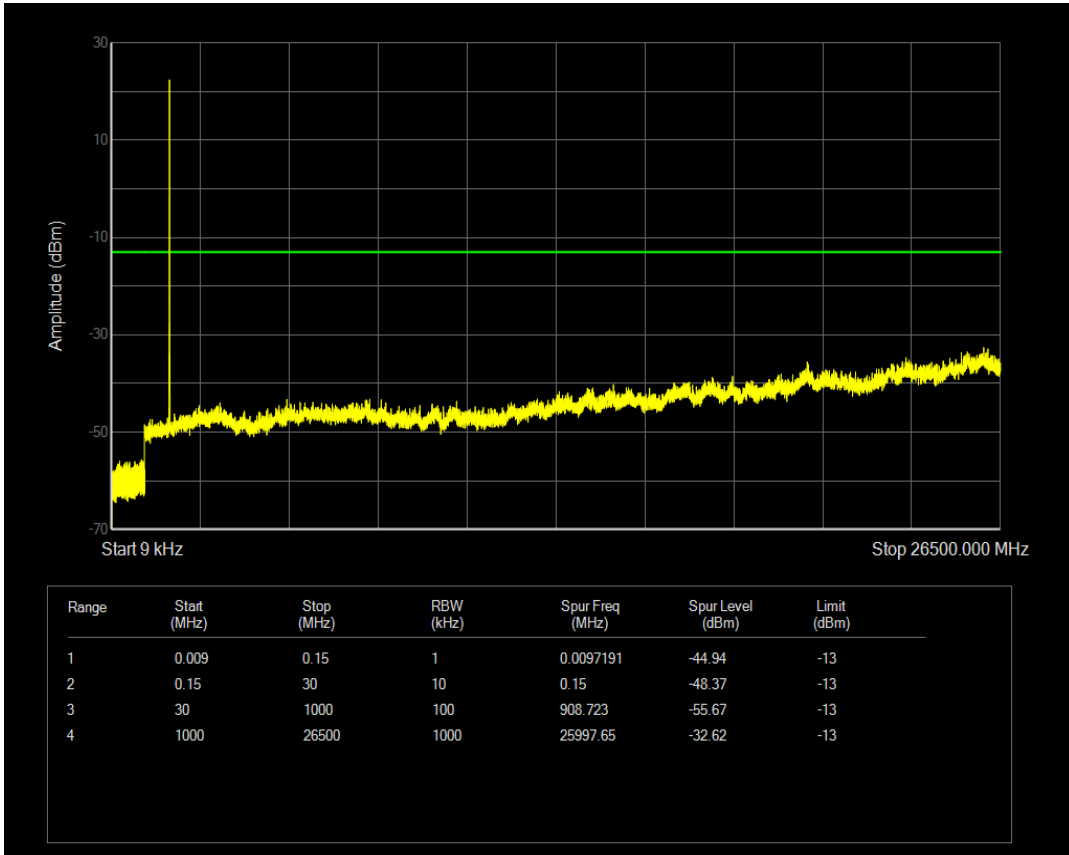

Band66 QAM16 BW=5MHz Channel=132322 RB Size=25 Position=#0

Band66 QPSK BW=5MHz Channel=132647 RB Size=1 Position=#0