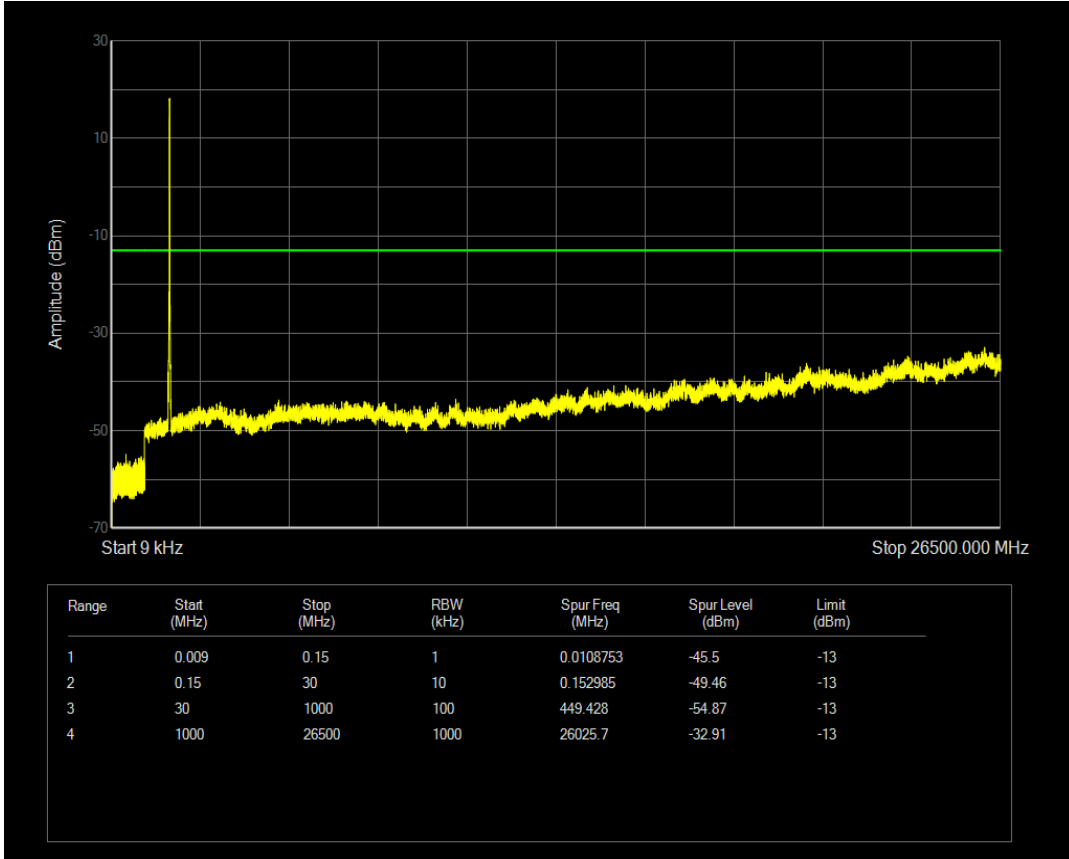

Band4 QPSK BW=15MHz Channel=20175 RB Size=1 Position=#0

Band4 QAM16 BW=15MHz Channel=20175 RB Size=1 Position=#0

Band4 QAM16 BW=15MHz Channel=20175 RB Size=75 Position=#0

Band4 QPSK BW=15MHz Channel=20325 RB Size=1 Position=#0

Band4 QAM16 BW=15MHz Channel=20325 RB Size=1 Position=#0

Band4 QPSK BW=15MHz Channel=20325 RB Size=75 Position=#0

Band4 QAM16 BW=15MHz Channel=20325 RB Size=75 Position=#0

Band4 QPSK BW=20MHz Channel=20050 RB Size=100 Position=#0