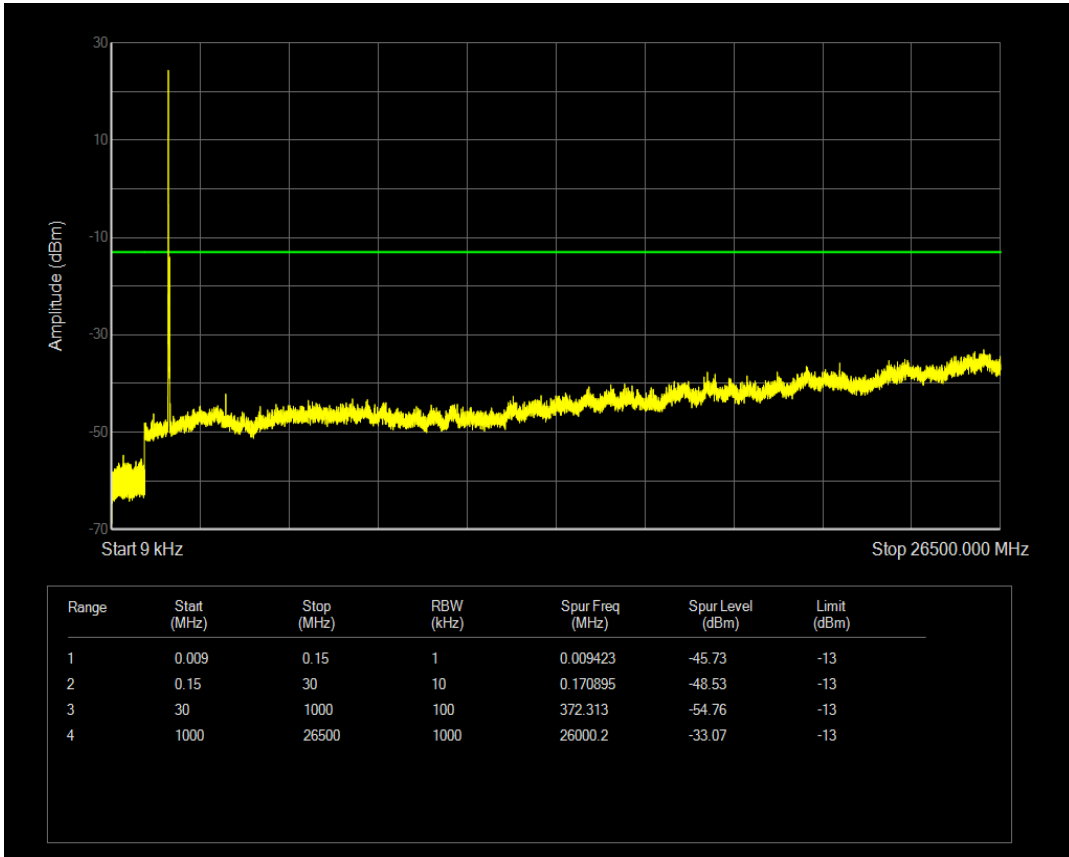

Band66 QAM16 BW=20MHz Channel=132072 RB Size=1 Position=#0

Band66 QPSK BW=20MHz Channel=132072 RB Size=100 Position=#0