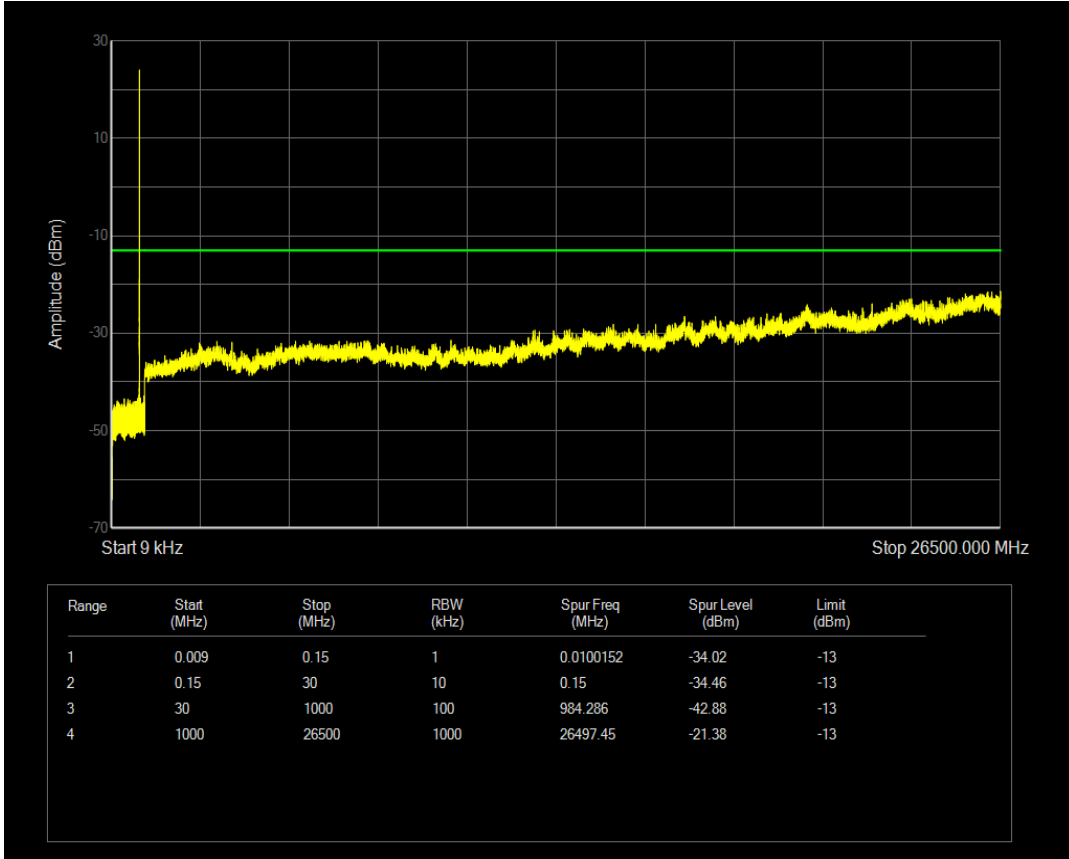

Band5 QPSK BW=3MHz Channel=20525 RB Size=15 Position=#0

Band5 QAM16 BW=3MHz Channel=20525 RB Size=1 Position=#0

Band5 QAM16 BW=3MHz Channel=20525 RB Size=15 Position=#0

Band5 QPSK BW=3MHz Channel=20635 RB Size=1 Position=#0