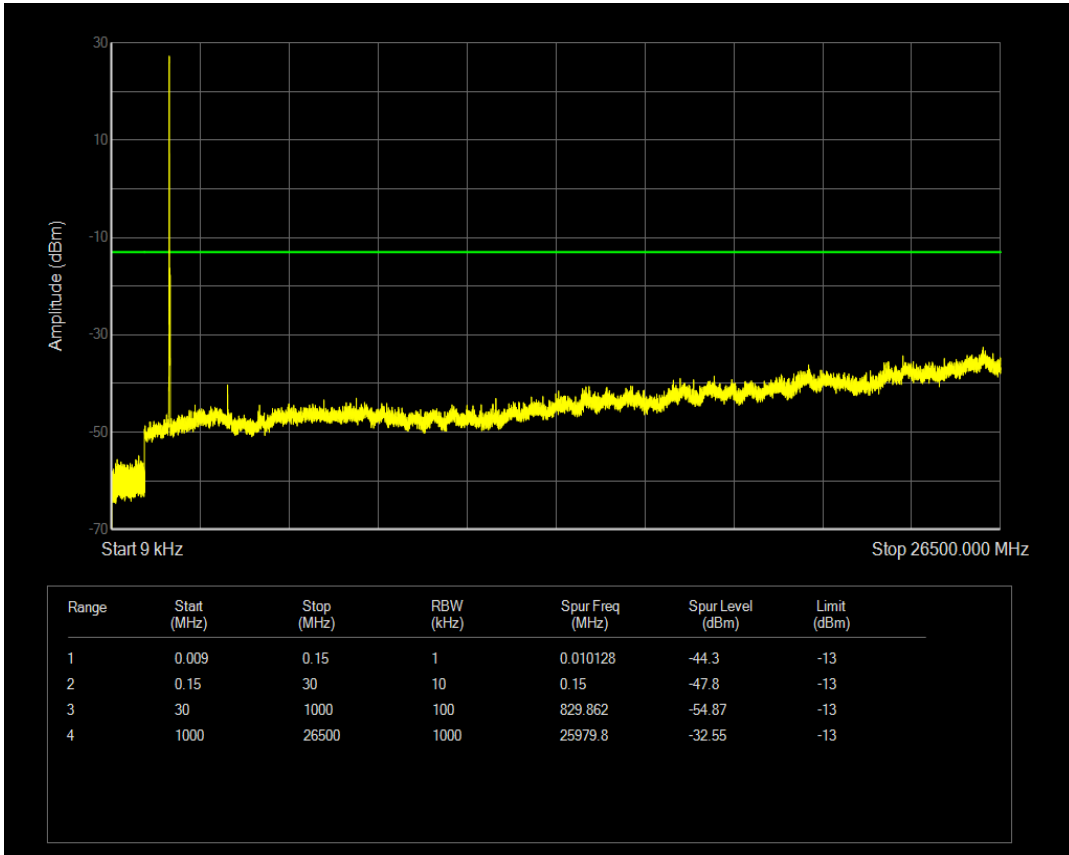

Band66 QAM16 BW=15MHz Channel=132322 RB Size=1 Position=#0

Band66 QPSK BW=15MHz Channel=132322 RB Size=75 Position=#0