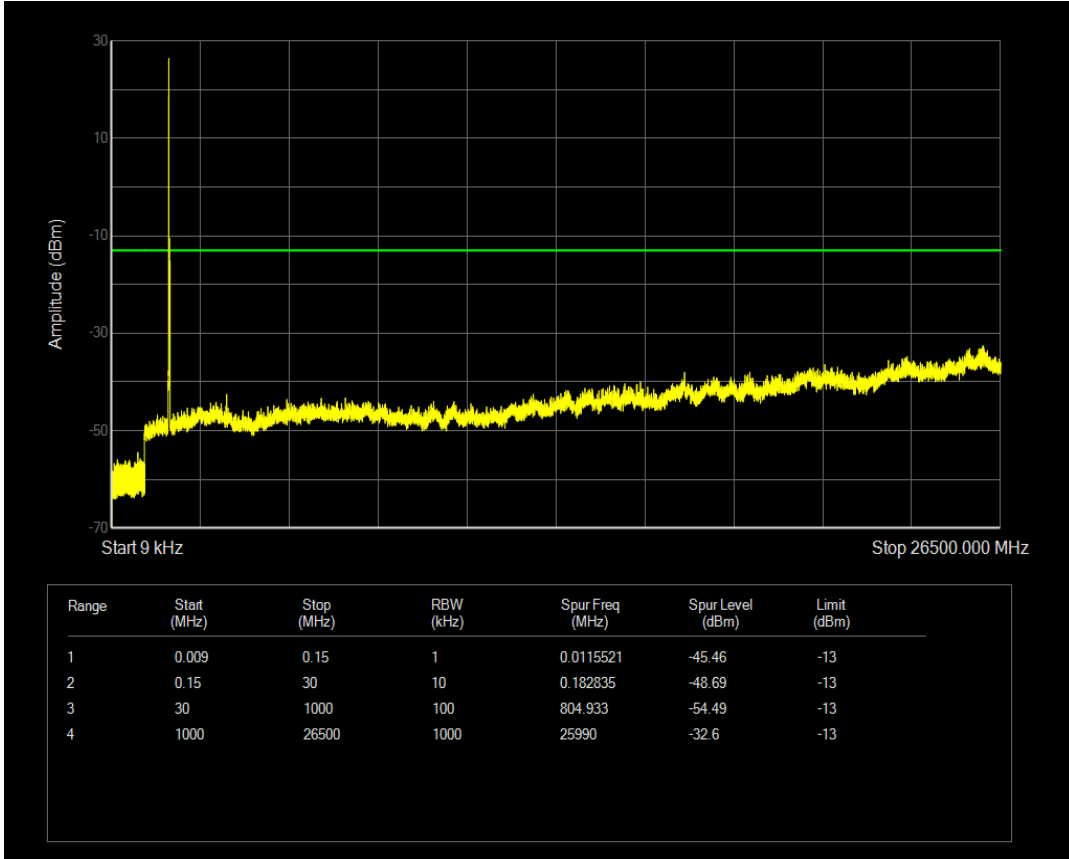

Band4 QPSK BW=20MHz Channel=20050 RB Size=1 Position=#0

Band4 QAM16 BW=20MHz Channel=20050 RB Size=1 Position=#0

Band4 QAM16 BW=20MHz Channel=20050 RB Size=100 Position=#0

Band4 QPSK BW=20MHz Channel=20175 RB Size=1 Position=#0

Band4 QPSK BW=20MHz Channel=20175 RB Size=100 Position=#0

Band4 QAM16 BW=20MHz Channel=20175 RB Size=1 Position=#0

Band4 QAM16 BW=20MHz Channel=20175 RB Size=100 Position=#0

Band4 QPSK BW=20MHz Channel=20300 RB Size=100 Position=#0