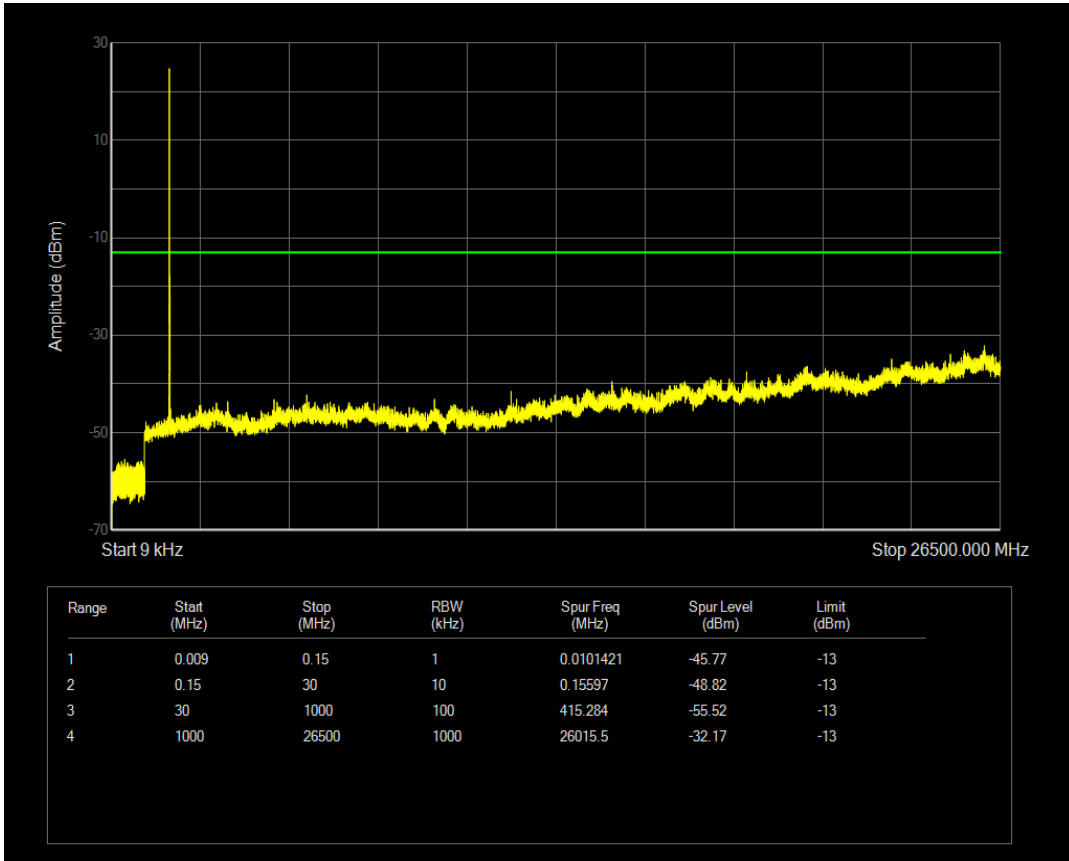

Band66 QAM16 BW=10MHz Channel=132322 RB Size=1 Position=#0

Band66 QPSK BW=10MHz Channel=132622 RB Size=1 Position=#0