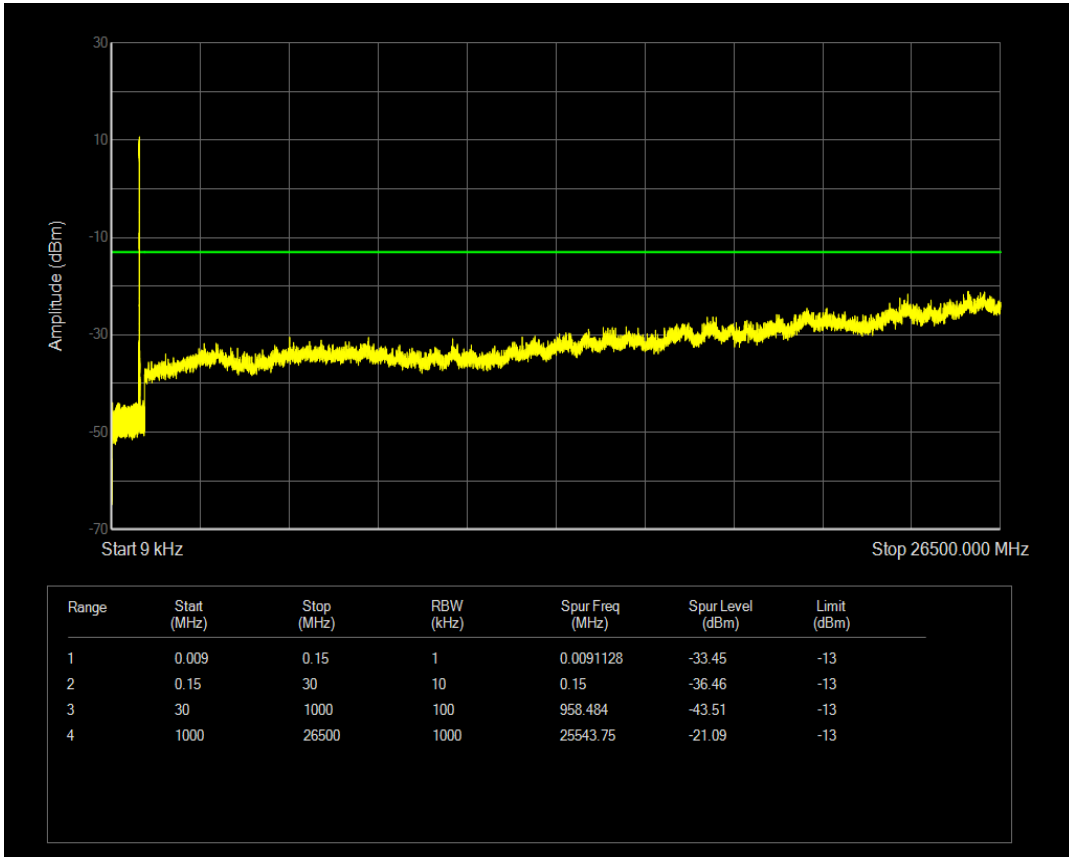

Band5 QPSK BW=10MHz Channel=20525 RB Size=50 Position=#0

Band5 QAM16 BW=10MHz Channel=20525 RB Size=50 Position=#0

Band5 QAM16 BW=10MHz Channel=20525 RB Size=1 Position=#0

Band5 QPSK BW=10MHz Channel=20600 RB Size=1 Position=#0

Band5 QPSK BW=10MHz Channel=20600 RB Size=50 Position=#0

Band5 QAM16 BW=10MHz Channel=20600 RB Size=1 Position=#0

Band5 QAM16 BW=10MHz Channel=20600 RB Size=50 Position=#0

Band66 QPSK BW=1.4MHz Channel=131979 RB Size=6 Position=#0