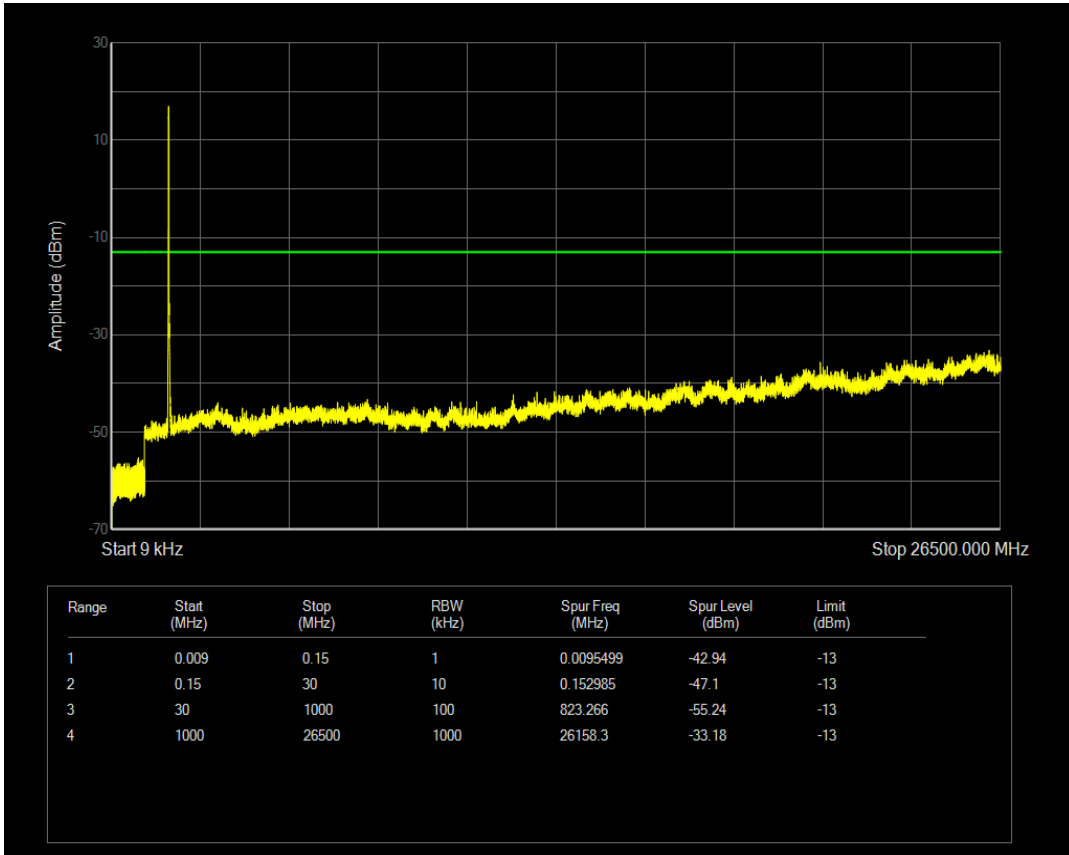

Band4 QPSK BW=15MHz Channel=20175 RB Size=1 Position=#0

Band4 QAM16 BW=15MHz Channel=20175 RB Size=1 Position=#0

Band4 QAM16 BW=15MHz Channel=20175 RB Size=75 Position=#0

Band4 QPSK BW=15MHz Channel=20325 RB Size=1 Position=#0

Band4 QAM16 BW=15MHz Channel=20325 RB Size=1 Position=#0

Band4 QPSK BW=15MHz Channel=20325 RB Size=75 Position=#0

Band4 QAM16 BW=15MHz Channel=20325 RB Size=75 Position=#0

Band4 QPSK BW=20MHz Channel=20050 RB Size=100 Position=#0

Band4 QPSK BW=20MHz Channel=20050 RB Size=1 Position=#0

Band4 QAM16 BW=20MHz Channel=20050 RB Size=1 Position=#0

Band4 QAM16 BW=20MHz Channel=20050 RB Size=100 Position=#0

Band4 QPSK BW=20MHz Channel=20175 RB Size=1 Position=#0