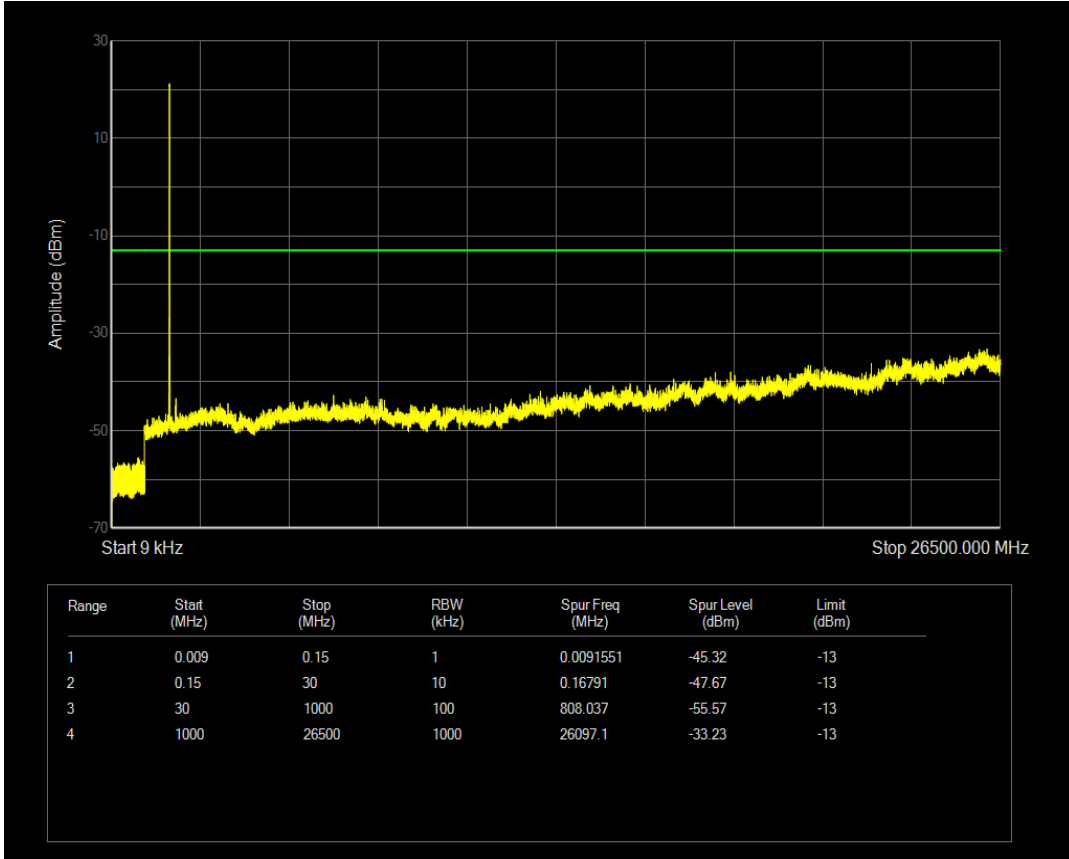

Band66 QPSK BW=5MHz Channel=132322 RB Size=25 Position=#0

Band66 QAM16 BW=5MHz Channel=132322 RB Size=25 Position=#0