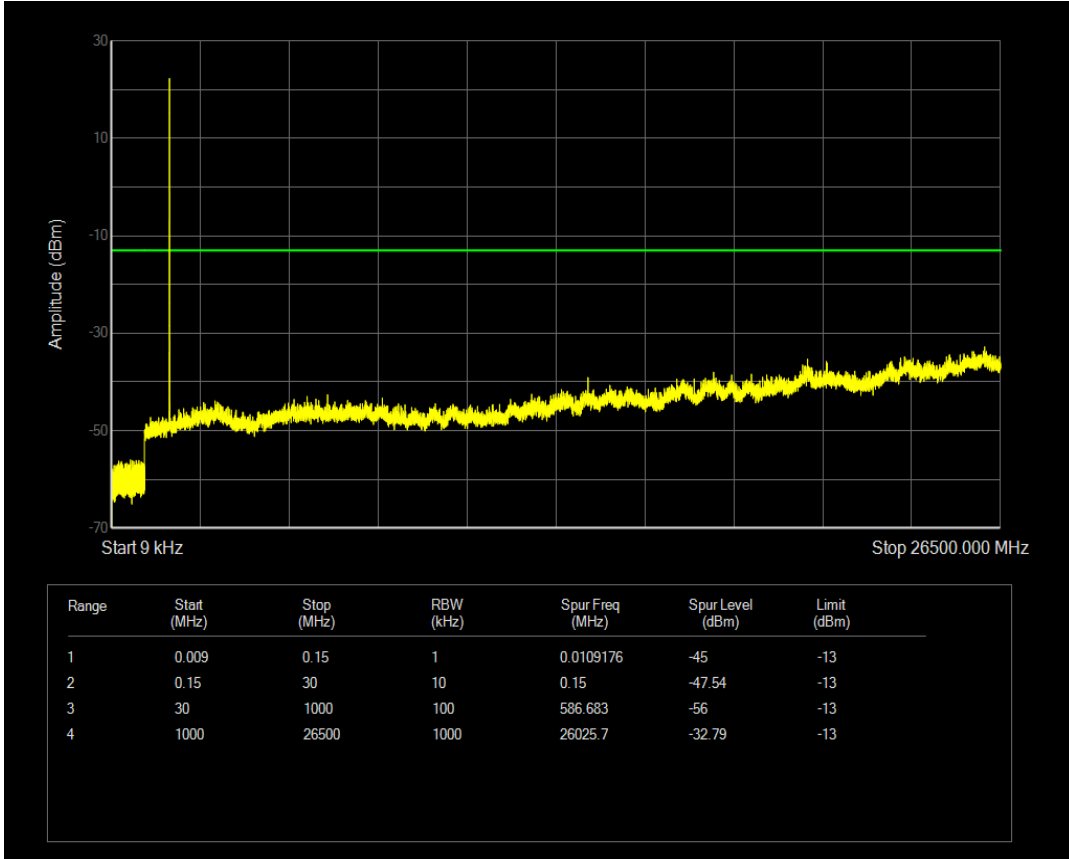

Band66 QPSK BW=3MHz Channel=131987 RB Size=15 Position=#0

Band66 QAM16 BW=3MHz Channel=131987 RB Size=1 Position=#0

Band66 QAM16 BW=3MHz Channel=131987 RB Size=15 Position=#0

Band66 QPSK BW=3MHz Channel=132322 RB Size=15 Position=#0