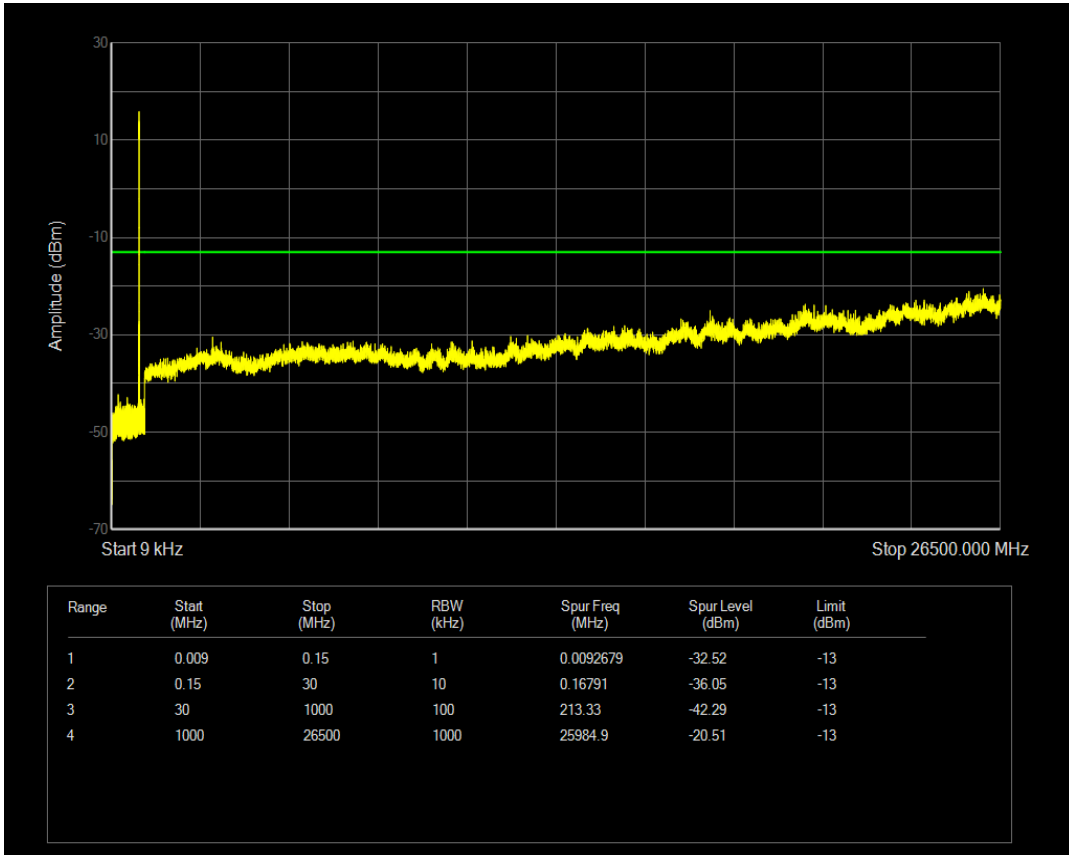

Band5 QPSK BW=5MHz Channel=20425 RB Size=25 Position=#0

Band5 QAM16 BW=5MHz Channel=20425 RB Size=25 Position=#0

Band5 QAM16 BW=5MHz Channel=20425 RB Size=1 Position=#0

Band5 QPSK BW=5MHz Channel=20525 RB Size=1 Position=#0

Band5 QPSK BW=5MHz Channel=20525 RB Size=25 Position=#0

Band5 QAM16 BW=5MHz Channel=20525 RB Size=1 Position=#0

Band5 QAM16 BW=5MHz Channel=20525 RB Size=25 Position=#0

Band5 QPSK BW=5MHz Channel=20625 RB Size=1 Position=#0