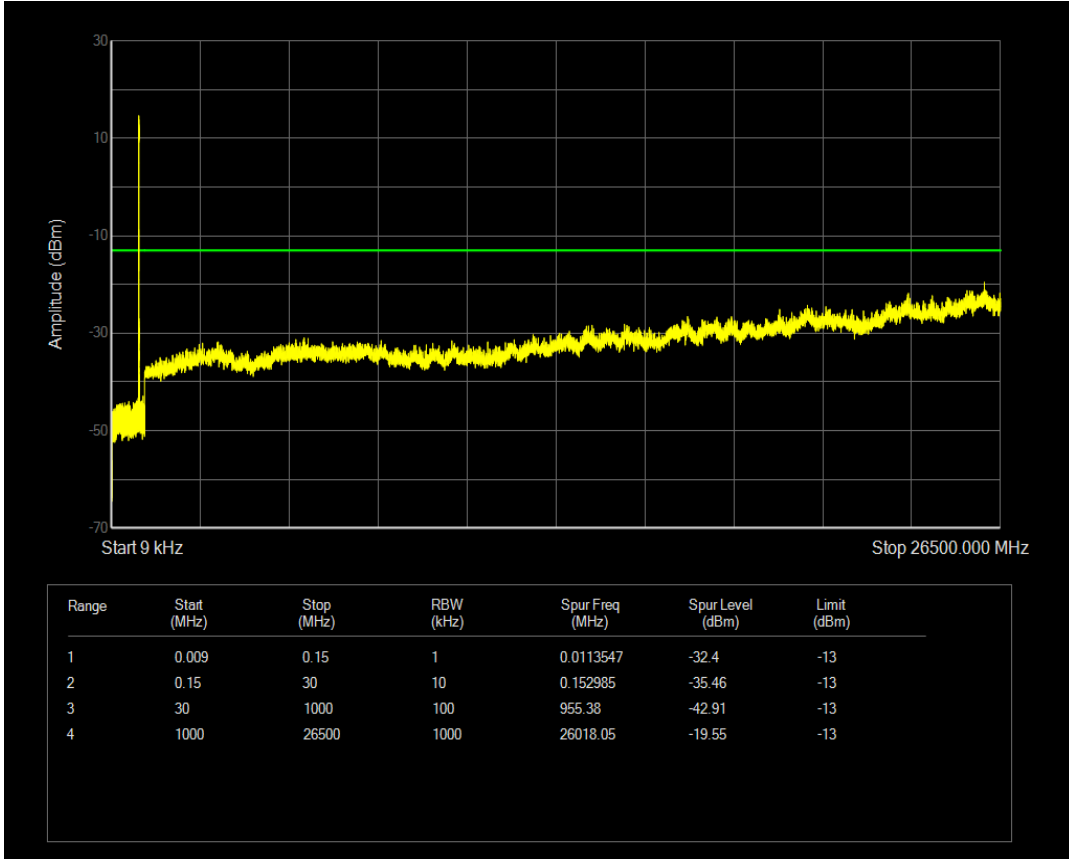

Band5 QAM16 BW=5MHz Channel=20425 RB Size=25 Position=#0

Band5 QAM16 BW=5MHz Channel=20425 RB Size=1 Position=#0