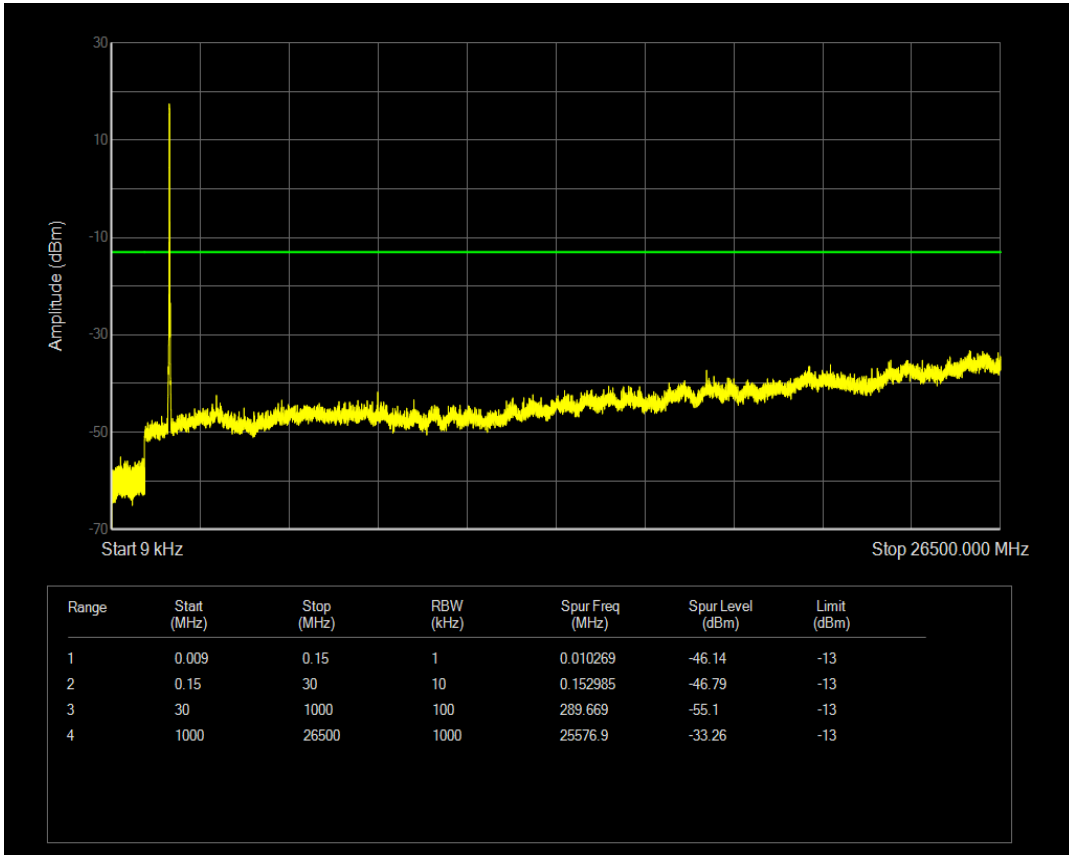

Band4 QPSK BW=20MHz Channel=20050 RB Size=1 Position=#0

Band4 QAM16 BW=20MHz Channel=20050 RB Size=1 Position=#0

Band4 QAM16 BW=20MHz Channel=20050 RB Size=100 Position=#0

Band4 QPSK BW=20MHz Channel=20175 RB Size=1 Position=#0

Band4 QPSK BW=20MHz Channel=20175 RB Size=100 Position=#0

Band4 QAM16 BW=20MHz Channel=20175 RB Size=1 Position=#0

Band4 QAM16 BW=20MHz Channel=20175 RB Size=100 Position=#0

Band4 QPSK BW=20MHz Channel=20300 RB Size=100 Position=#0

Band4 QPSK BW=20MHz Channel=20300 RB Size=1 Position=#0

Band4 QAM16 BW=20MHz Channel=20300 RB Size=1 Position=#0

Band4 QAM16 BW=20MHz Channel=20300 RB Size=100 Position=#0

Band5 QPSK BW=1.4MHz Channel=20407 RB Size=1 Position=#0