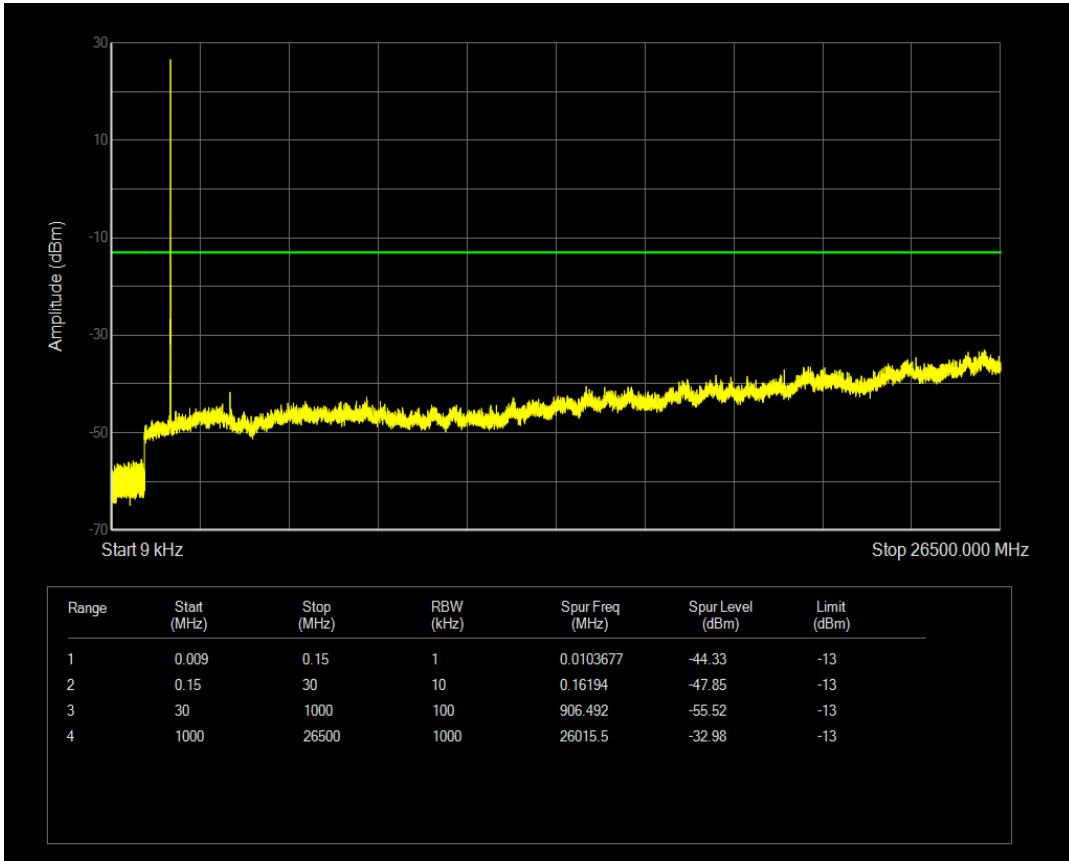

Band66 QAM16 BW=5MHz Channel=132322 RB Size=1 Position=#0

Band66 QPSK BW=5MHz Channel=132322 RB Size=25 Position=#0

Band66 QAM16 BW=5MHz Channel=132322 RB Size=25 Position=#0

Band66 QPSK BW=5MHz Channel=132647 RB Size=1 Position=#0