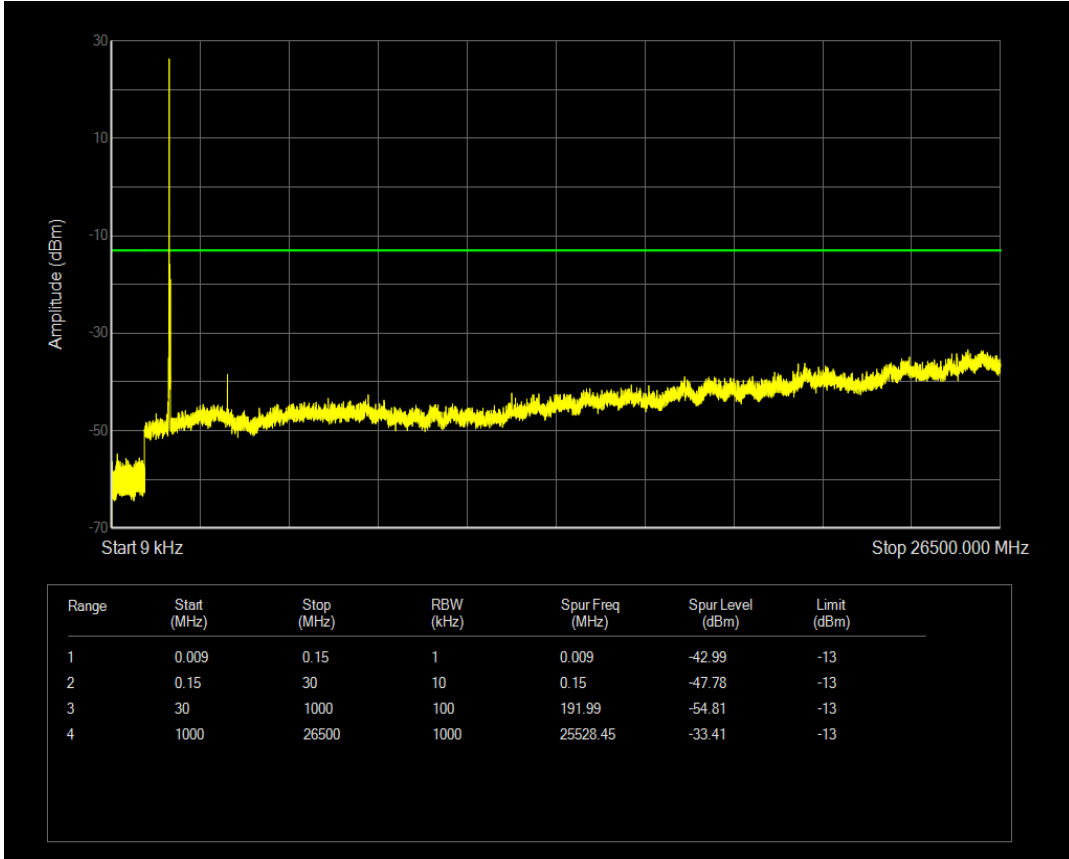

Band4 QPSK BW=20MHz Channel=20050 RB Size=1 Position=#0

Band4 QAM16 BW=20MHz Channel=20050 RB Size=1 Position=#0

Band4 QAM16 BW=20MHz Channel=20050 RB Size=100 Position=#0

Band4 QPSK BW=20MHz Channel=20175 RB Size=1 Position=#0

Band4 QPSK BW=20MHz Channel=20175 RB Size=100 Position=#0

Band4 QAM16 BW=20MHz Channel=20175 RB Size=1 Position=#0

Band4 QAM16 BW=20MHz Channel=20175 RB Size=100 Position=#0

Band4 QPSK BW=20MHz Channel=20300 RB Size=100 Position=#0

Band4 QPSK BW=20MHz Channel=20300 RB Size=1 Position=#0

Band4 QAM16 BW=20MHz Channel=20300 RB Size=1 Position=#0

Band4 QAM16 BW=20MHz Channel=20300 RB Size=100 Position=#0

Band5 QPSK BW=1.4MHz Channel=20407 RB Size=1 Position=#0