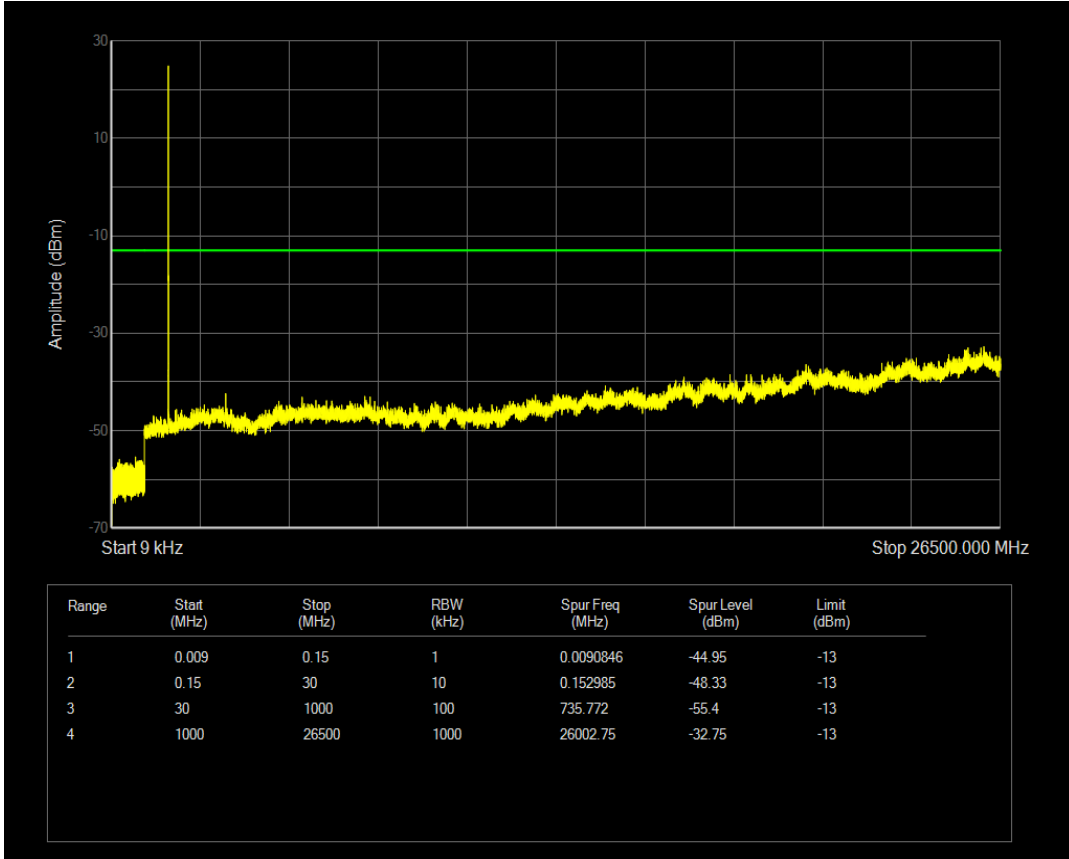

Band66 QAM16 BW=3MHz Channel=131987 RB Size=1 Position=#0

Band66 QAM16 BW=3MHz Channel=131987 RB Size=15 Position=#0