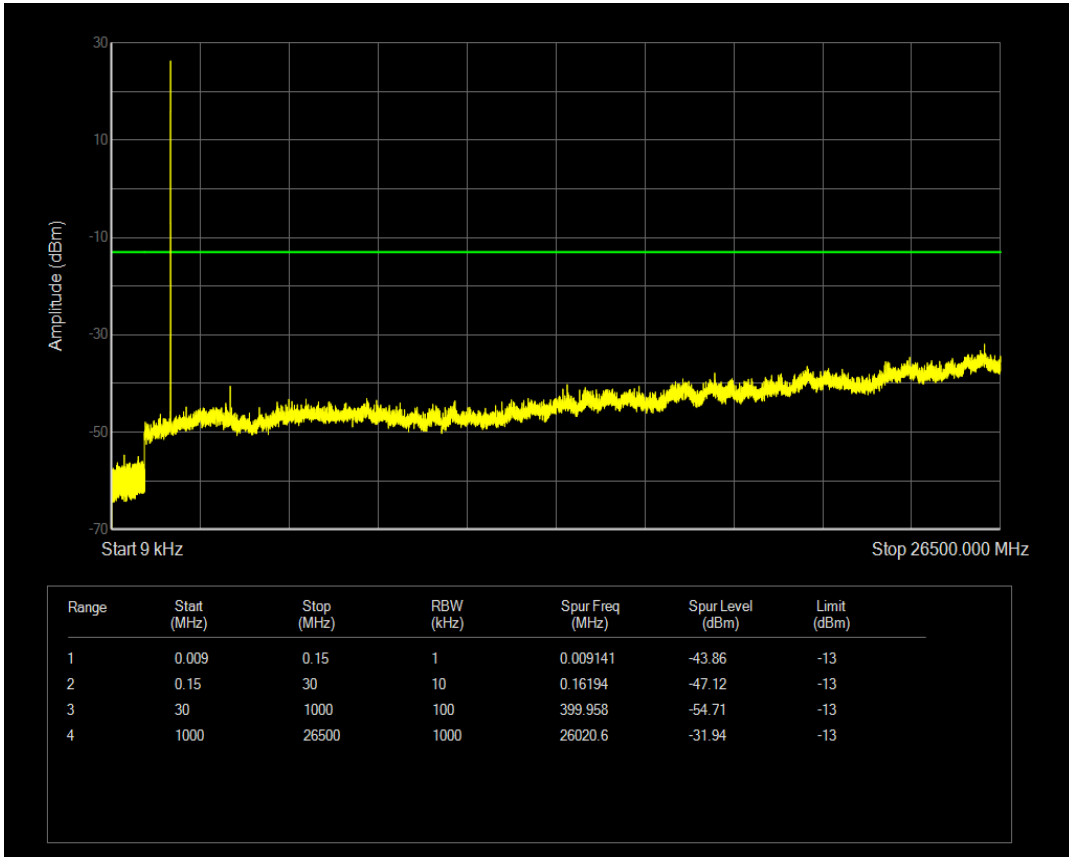

Band66 QAM16 BW=3MHz Channel=132657 RB Size=1 Position=#0

Band66 QPSK BW=3MHz Channel=132657 RB Size=15 Position=#0