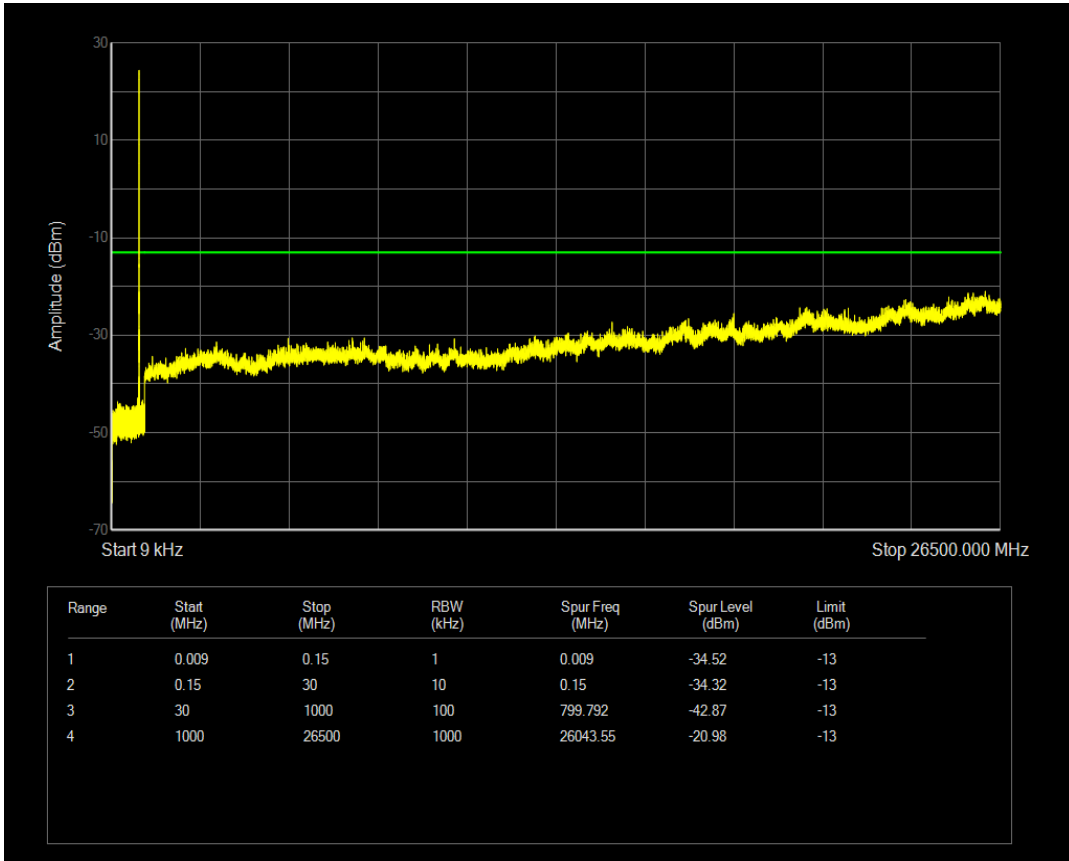

Band5 QPSK BW=3MHz Channel=20415 RB Size=15 Position=#0

Band5 QAM16 BW=3MHz Channel=20415 RB Size=1 Position=#0

Band5 QAM16 BW=3MHz Channel=20415 RB Size=15 Position=#0

Band5 QPSK BW=3MHz Channel=20525 RB Size=1 Position=#0