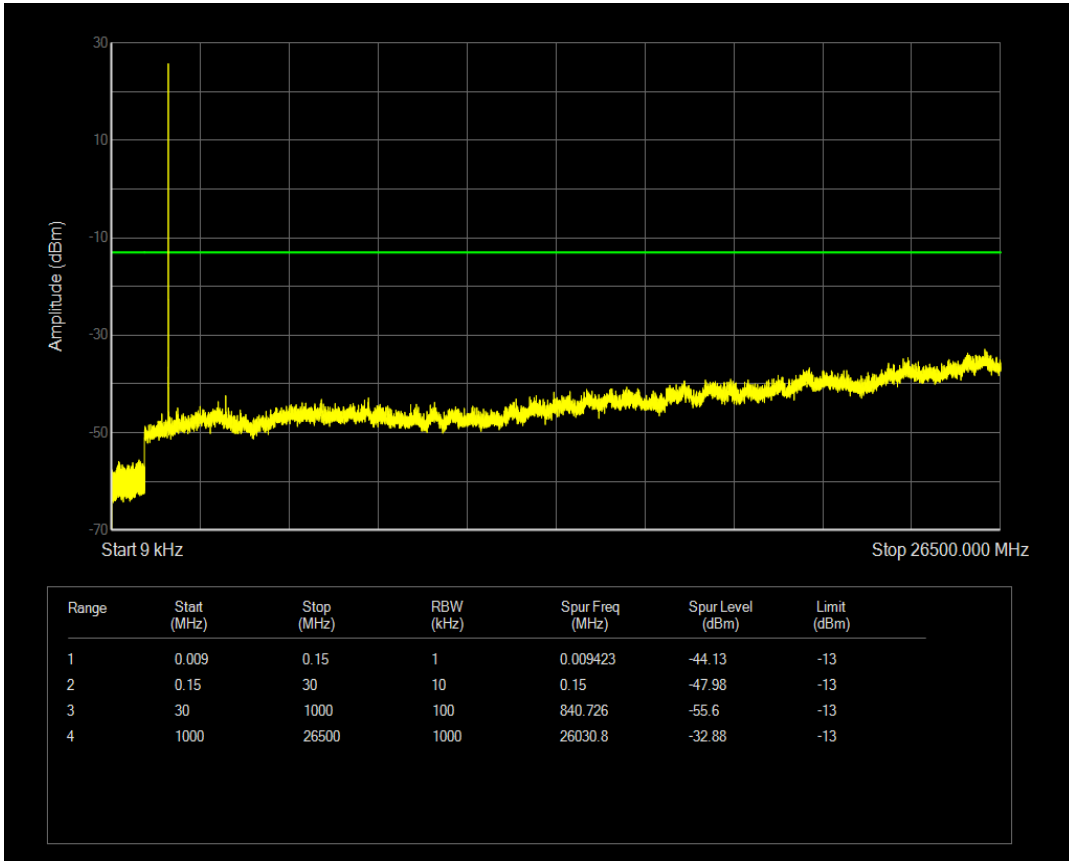

Band66 QAM16 BW=1.4MHz Channel=131979 RB Size=1 Position=#0

Band66 QAM16 BW=1.4MHz Channel=131979 RB Size=6 Position=#0