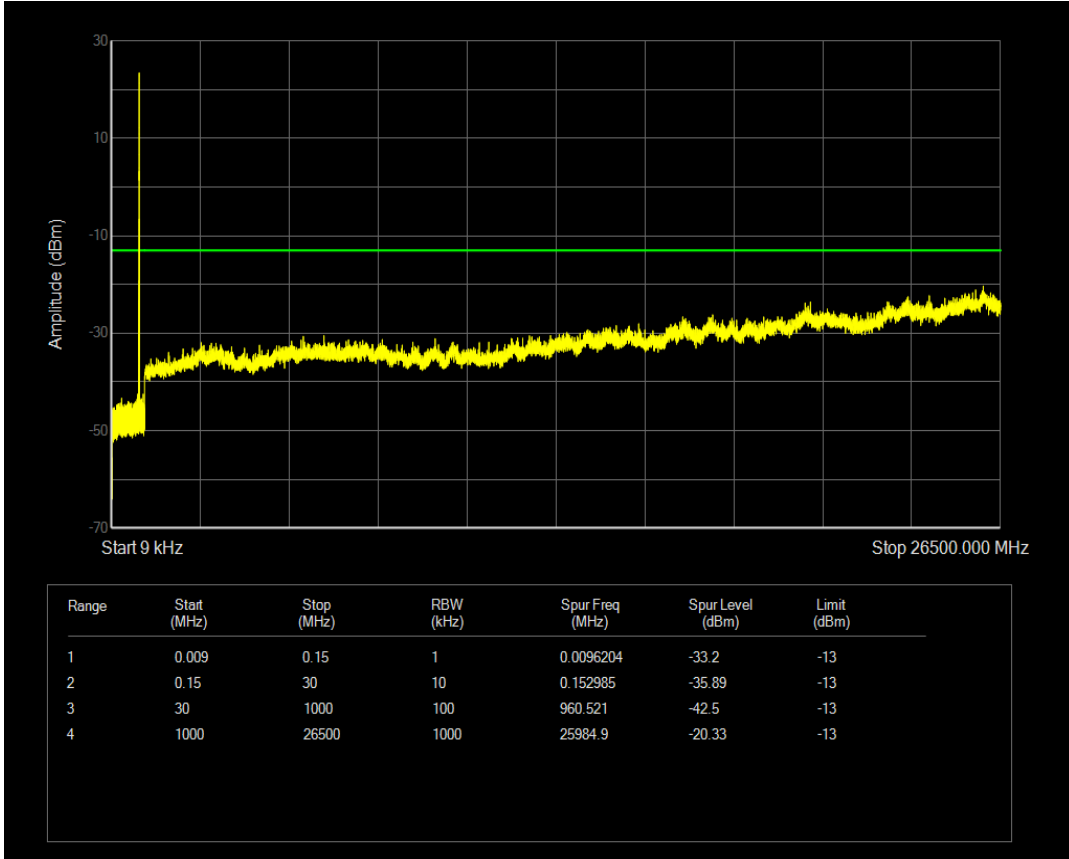

Band5 QPSK BW=10MHz Channel=20525 RB Size=50 Position=#0

Band5 QAM16 BW=10MHz Channel=20525 RB Size=50 Position=#0

Band5 QAM16 BW=10MHz Channel=20525 RB Size=1 Position=#0

Band5 QPSK BW=10MHz Channel=20600 RB Size=1 Position=#0

Band5 QPSK BW=10MHz Channel=20600 RB Size=50 Position=#0

Band5 QAM16 BW=10MHz Channel=20600 RB Size=1 Position=#0

Band5 QAM16 BW=10MHz Channel=20600 RB Size=50 Position=#0

Band66 QPSK BW=1.4MHz Channel=131979 RB Size=6 Position=#0