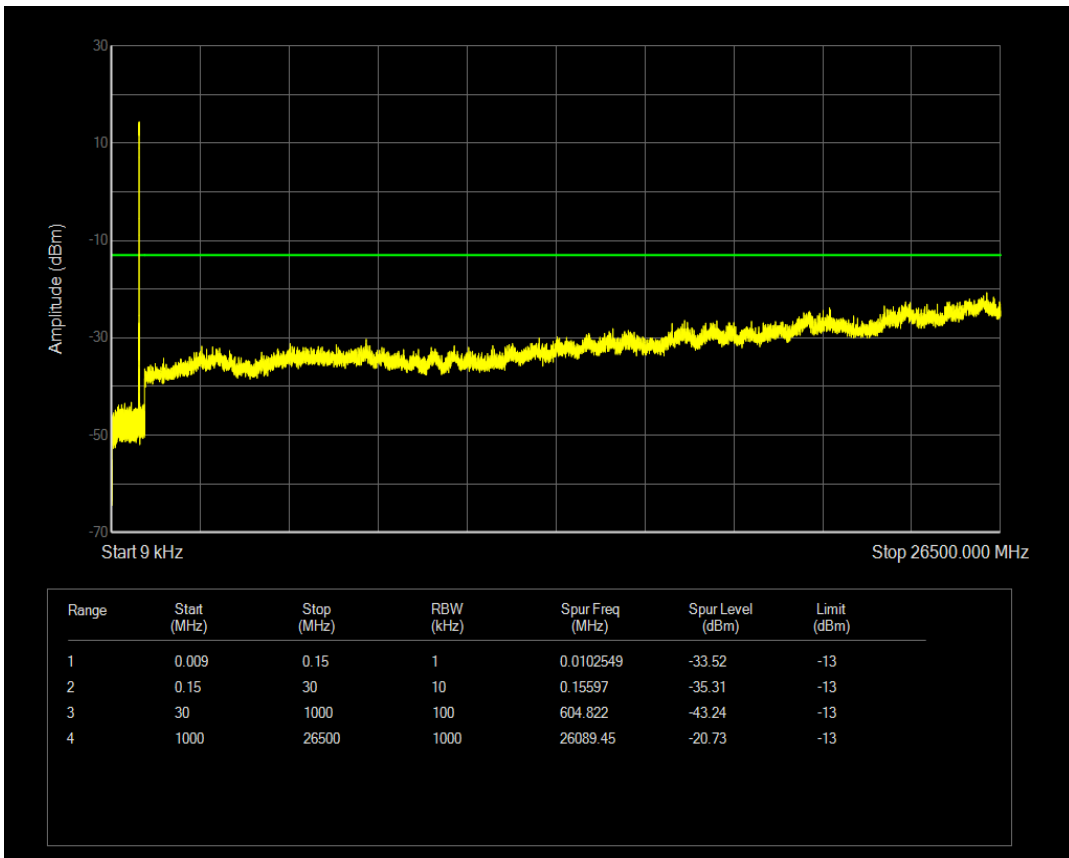

Band5 QAM16 BW=3MHz Channel=20525 RB Size=15 Position=#0

Band5 QPSK BW=3MHz Channel=20635 RB Size=1 Position=#0