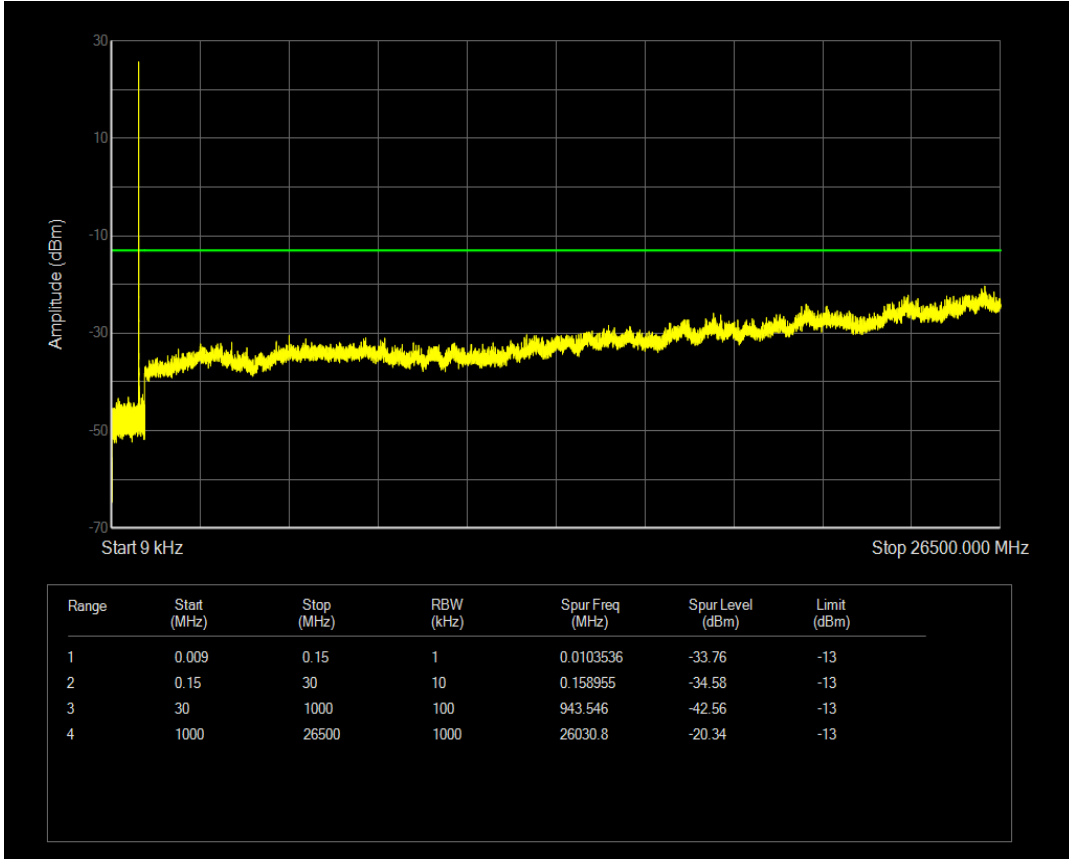

Band4 QPSK BW=20MHz Channel=20175 RB Size=100 Position=#0

Band4 QAM16 BW=20MHz Channel=20175 RB Size=1 Position=#0

Band4 QAM16 BW=20MHz Channel=20175 RB Size=100 Position=#0

Band4 QPSK BW=20MHz Channel=20300 RB Size=100 Position=#0

Band4 QPSK BW=20MHz Channel=20300 RB Size=1 Position=#0

Band4 QAM16 BW=20MHz Channel=20300 RB Size=1 Position=#0

Band4 QAM16 BW=20MHz Channel=20300 RB Size=100 Position=#0

Band5 QPSK BW=1.4MHz Channel=20407 RB Size=1 Position=#0

Band5 QPSK BW=1.4MHz Channel=20407 RB Size=6 Position=#0

Band5 QAM16 BW=1.4MHz Channel=20407 RB Size=1 Position=#0

Band5 QAM16 BW=1.4MHz Channel=20407 RB Size=6 Position=#0

Band5 QPSK BW=1.4MHz Channel=20525 RB Size=1 Position=#0