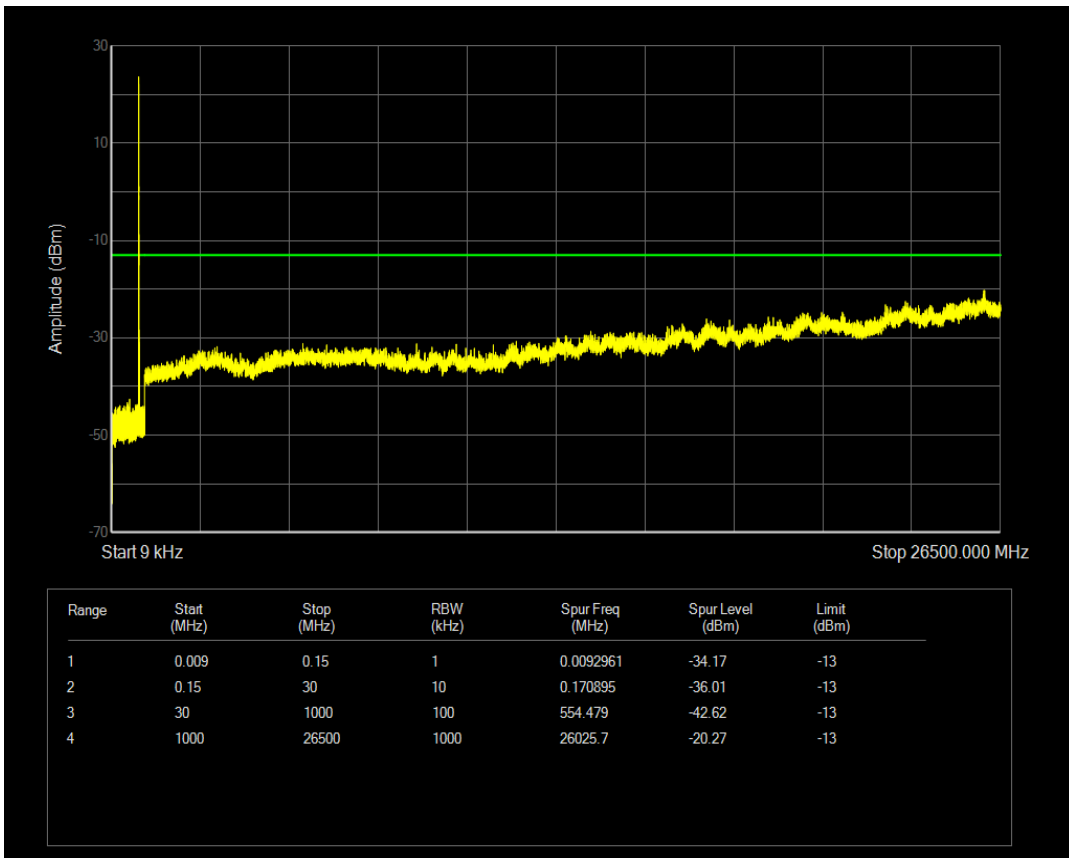

Band5 QAM16 BW=10MHz Channel=20450 RB Size=1 Position=#0

Band5 QPSK BW=10MHz Channel=20450 RB Size=50 Position=#0