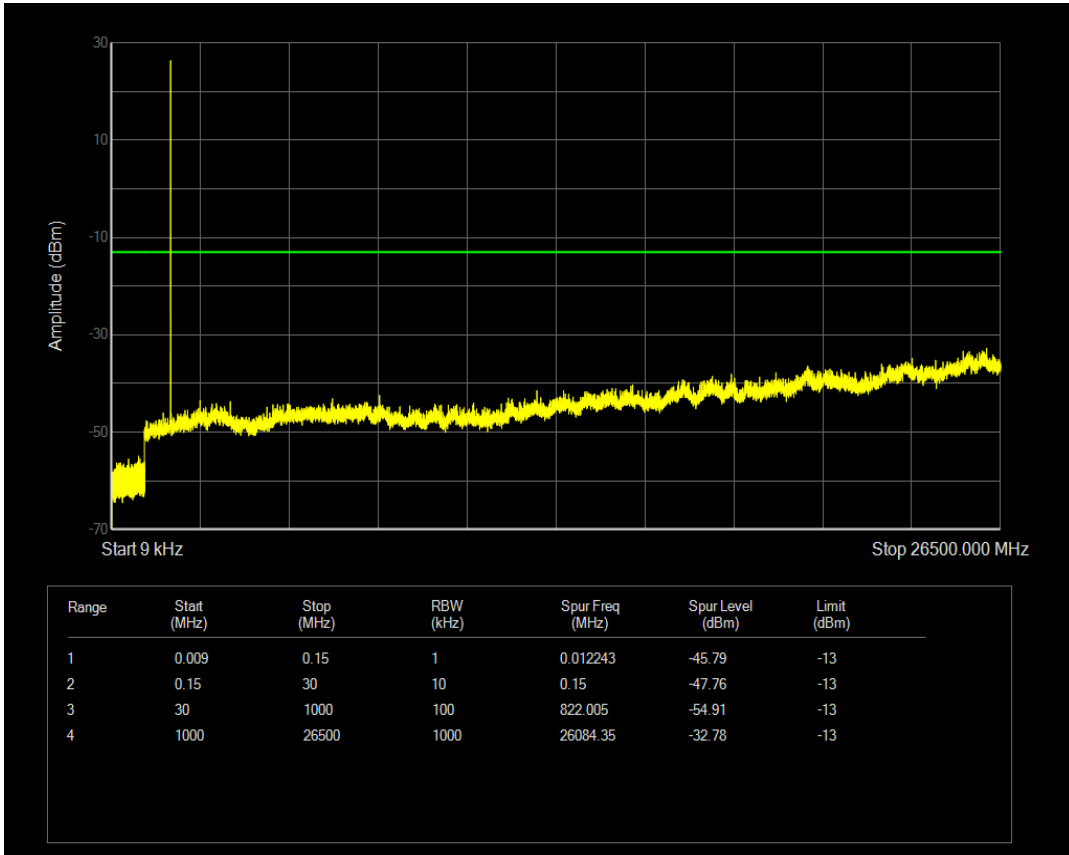

Band66 QPSK BW=1.4MHz Channel=132665 RB Size=1 Position=#0

Band66 QAM16 BW=1.4MHz Channel=132665 RB Size=1 Position=#0