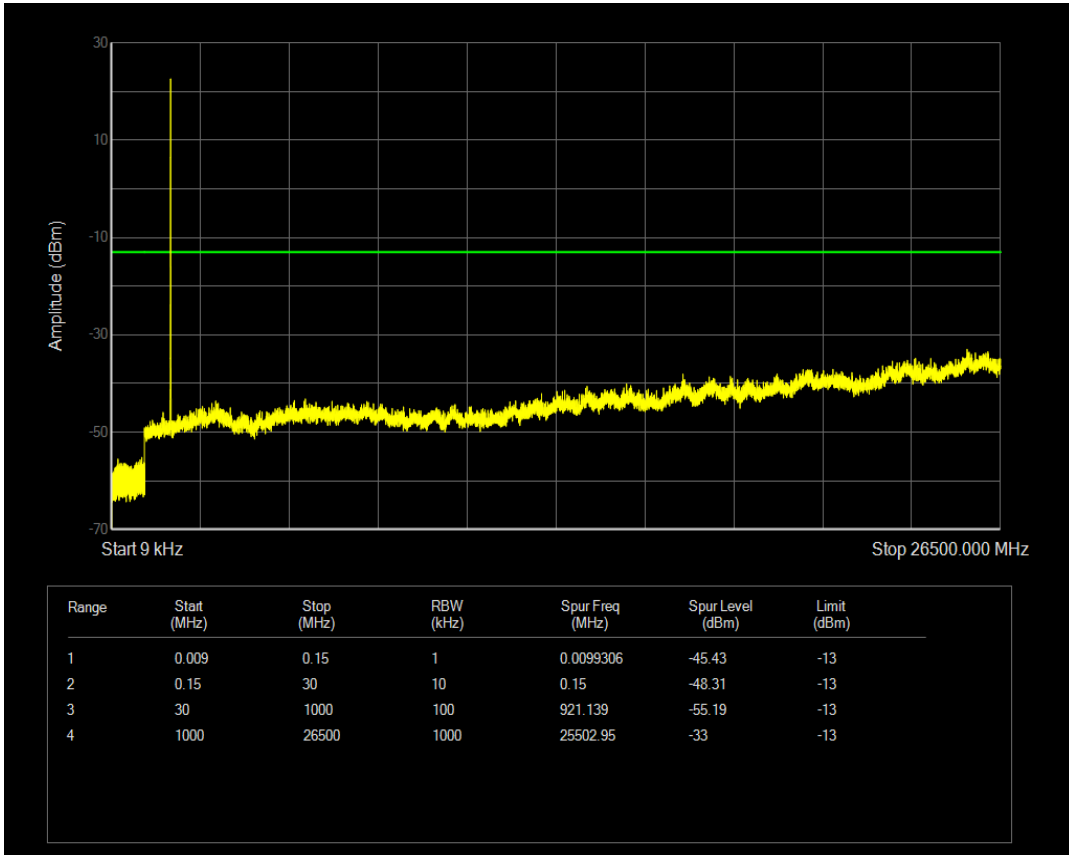

Band66 QAM16 BW=3MHz Channel=132657 RB Size=15 Position=#0

Band66 QPSK BW=5MHz Channel=131997 RB Size=1 Position=#0