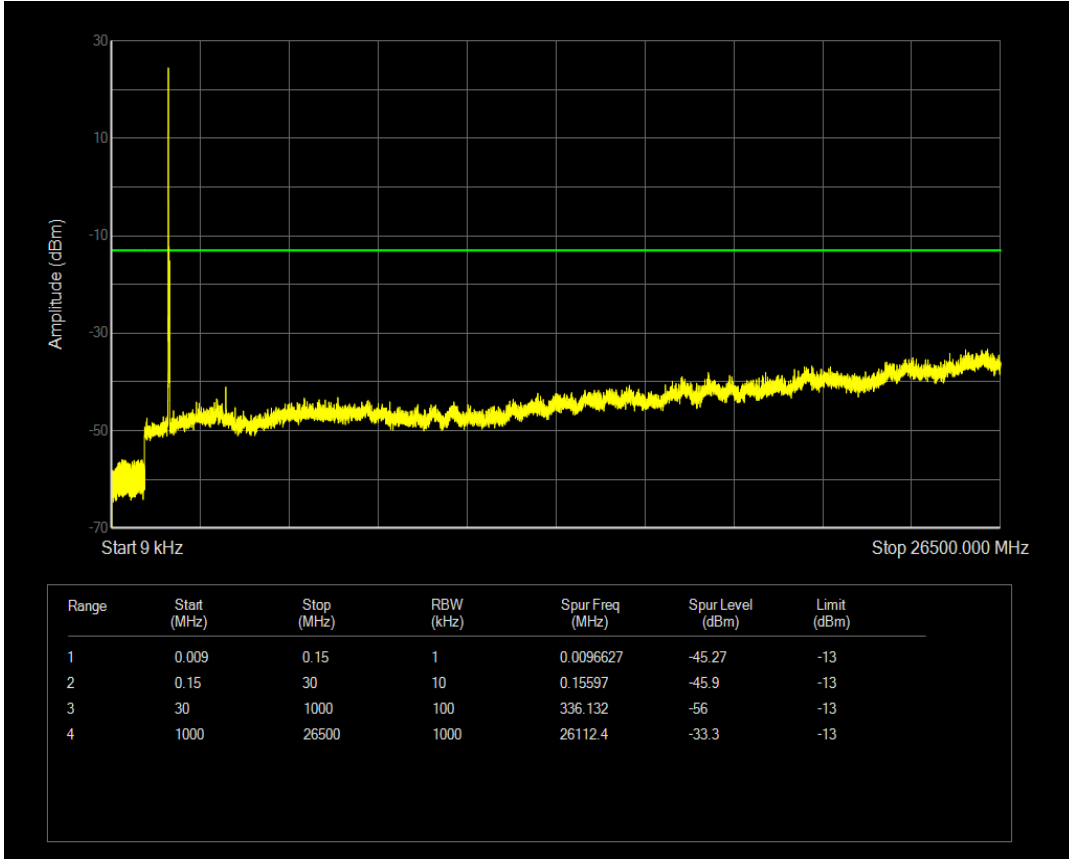

Band4 QPSK BW=15MHz Channel=20175 RB Size=1 Position=#0

Band4 QAM16 BW=15MHz Channel=20175 RB Size=1 Position=#0

Band4 QAM16 BW=15MHz Channel=20175 RB Size=75 Position=#0

Band4 QPSK BW=15MHz Channel=20325 RB Size=1 Position=#0

Band4 QAM16 BW=15MHz Channel=20325 RB Size=1 Position=#0

Band4 QPSK BW=15MHz Channel=20325 RB Size=75 Position=#0

Band4 QAM16 BW=15MHz Channel=20325 RB Size=75 Position=#0

Band4 QPSK BW=20MHz Channel=20050 RB Size=100 Position=#0

Band4 QPSK BW=20MHz Channel=20050 RB Size=1 Position=#0

Band4 QAM16 BW=20MHz Channel=20050 RB Size=1 Position=#0

Band4 QAM16 BW=20MHz Channel=20050 RB Size=100 Position=#0

Band4 QPSK BW=20MHz Channel=20175 RB Size=1 Position=#0