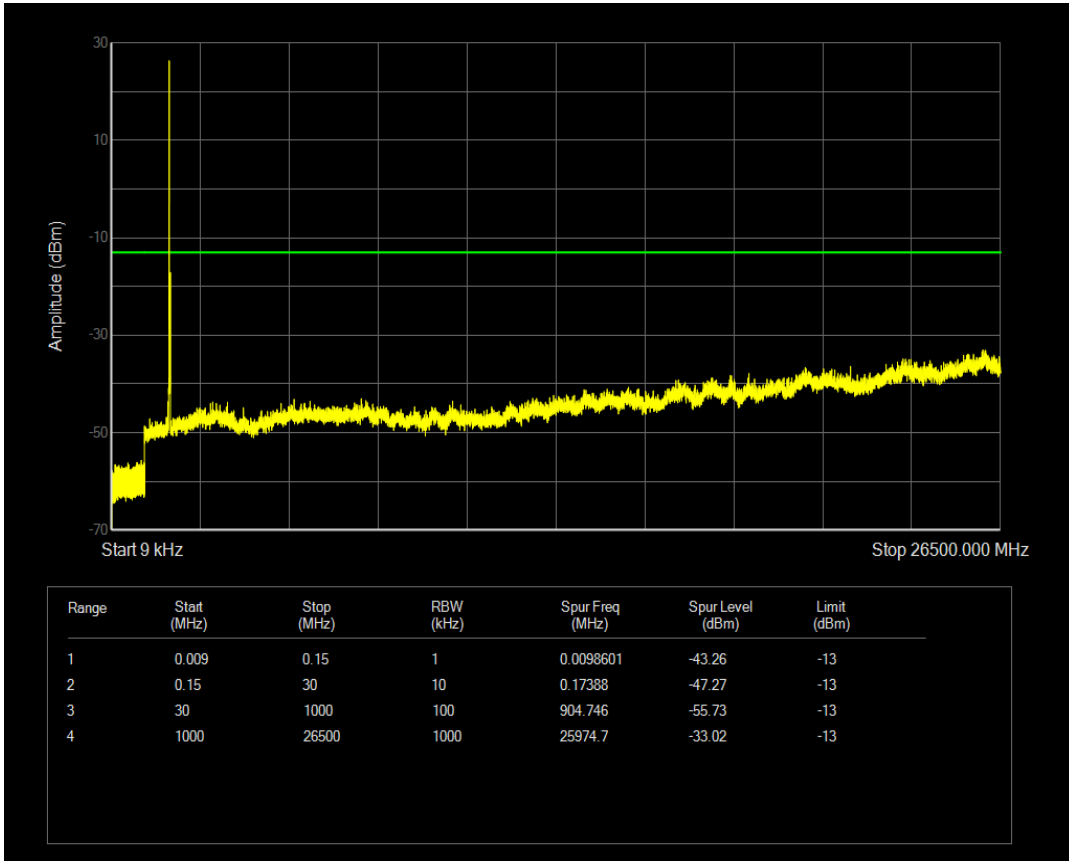

Band66 QAM16 BW=20MHz Channel=132322 RB Size=1 Position=#0

Band66 QAM16 BW=20MHz Channel=132322 RB Size=100 Position=#0