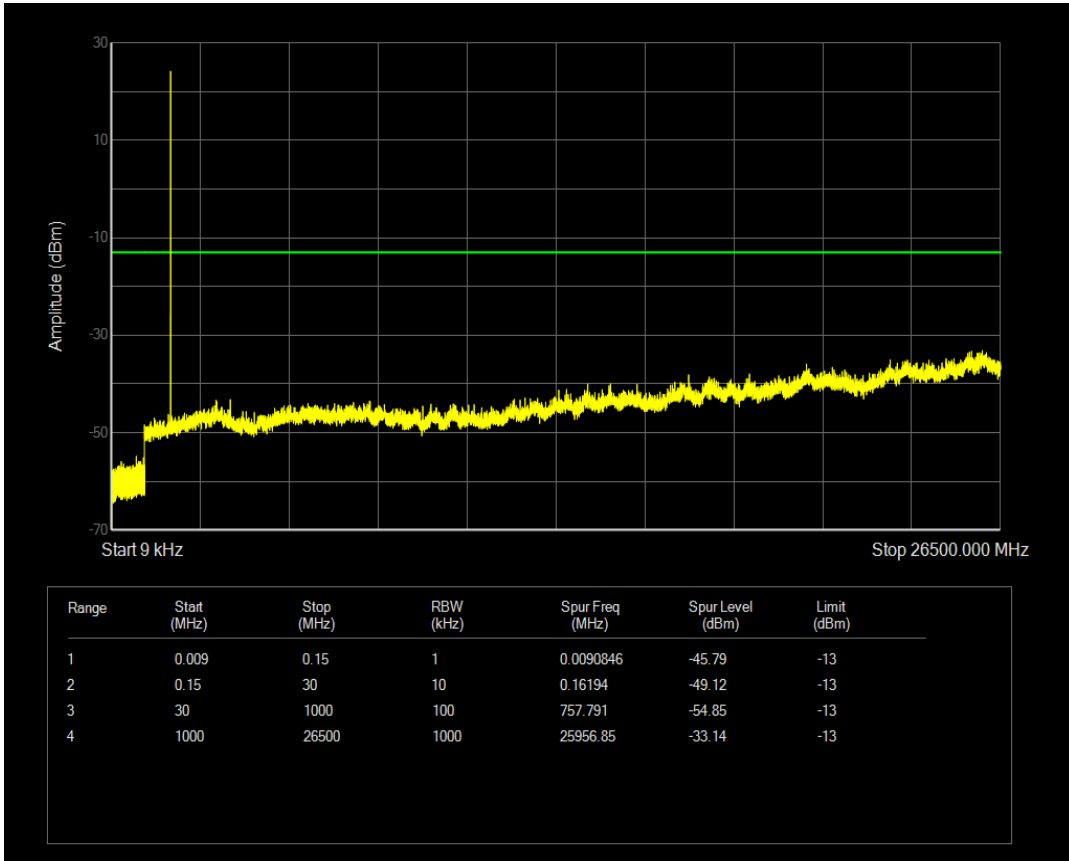

Band66 QPSK BW=1.4MHz Channel=132665 RB Size=1 Position=#0

Band66 QAM16 BW=1.4MHz Channel=132665 RB Size=1 Position=#0

Band66 QPSK BW=3MHz Channel=131987 RB Size=1 Position=#0

Band66 QAM16 BW=1.4MHz Channel=132665 RB Size=6 Position=#0