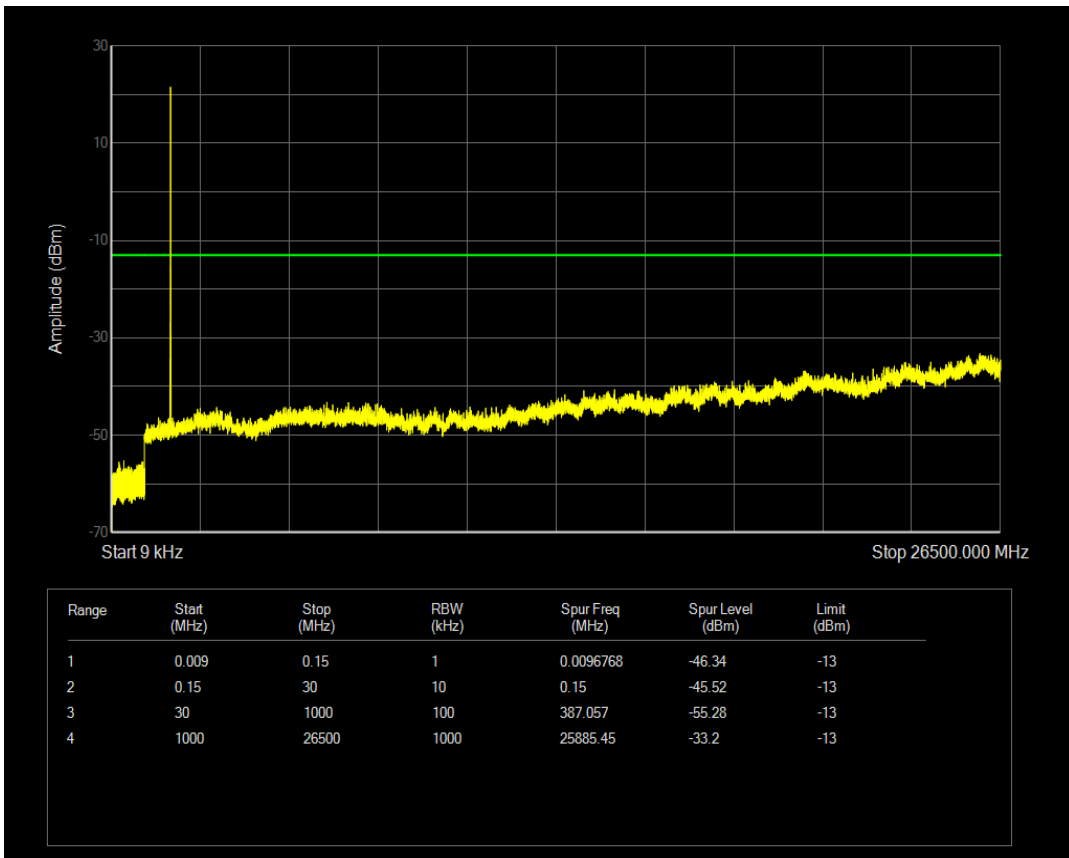

Band66 QPSK BW=5MHz Channel=132647 RB Size=25 Position=#0

Band66 QAM16 BW=5MHz Channel=132647 RB Size=1 Position=#0