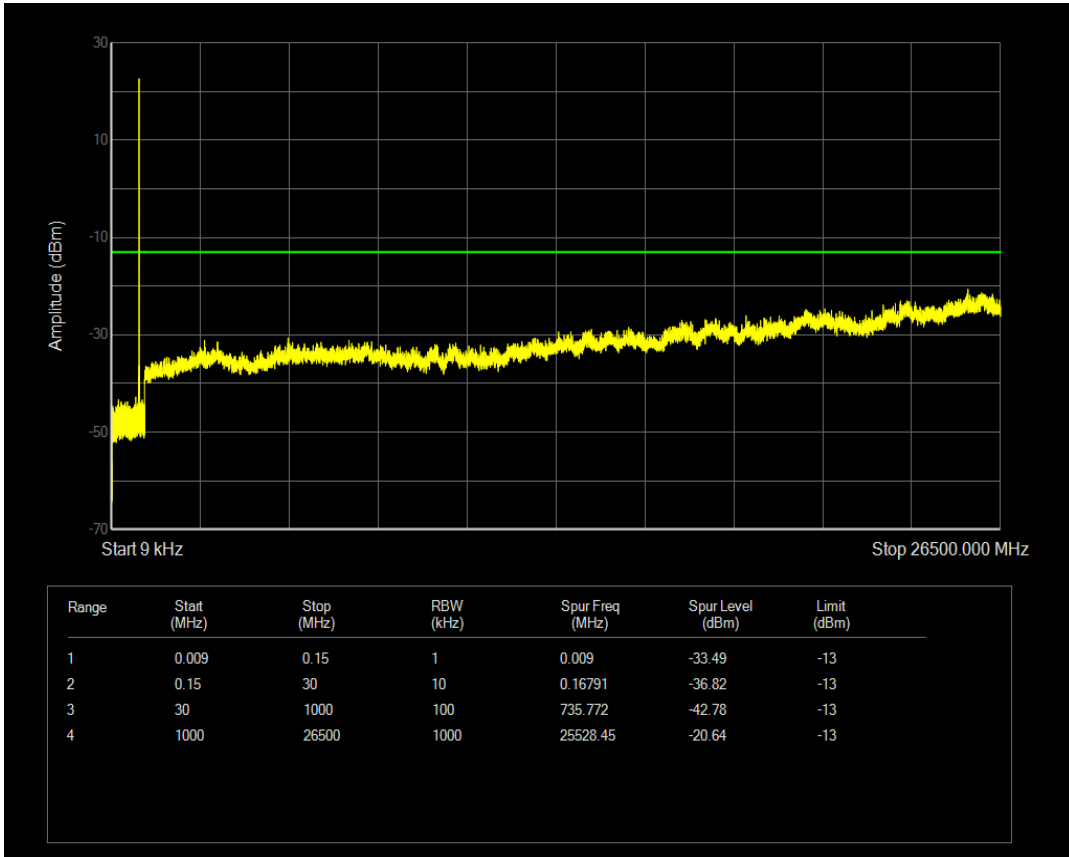

Band4 QPSK BW=20MHz Channel=20300 RB Size=1 Position=#0

Band4 QAM16 BW=20MHz Channel=20300 RB Size=1 Position=#0

Band4 QAM16 BW=20MHz Channel=20300 RB Size=100 Position=#0

Band5 QPSK BW=1.4MHz Channel=20407 RB Size=1 Position=#0

Band5 QPSK BW=1.4MHz Channel=20407 RB Size=6 Position=#0

Band5 QAM16 BW=1.4MHz Channel=20407 RB Size=1 Position=#0

Band5 QAM16 BW=1.4MHz Channel=20407 RB Size=6 Position=#0

Band5 QPSK BW=1.4MHz Channel=20525 RB Size=1 Position=#0

Band5 QAM16 BW=1.4MHz Channel=20525 RB Size=1 Position=#0

Band5 QPSK BW=1.4MHz Channel=20525 RB Size=6 Position=#0

Band5 QPSK BW=1.4MHz Channel=20643 RB Size=1 Position=#0

Band5 QAM16 BW=1.4MHz Channel=20525 RB Size=6 Position=#0