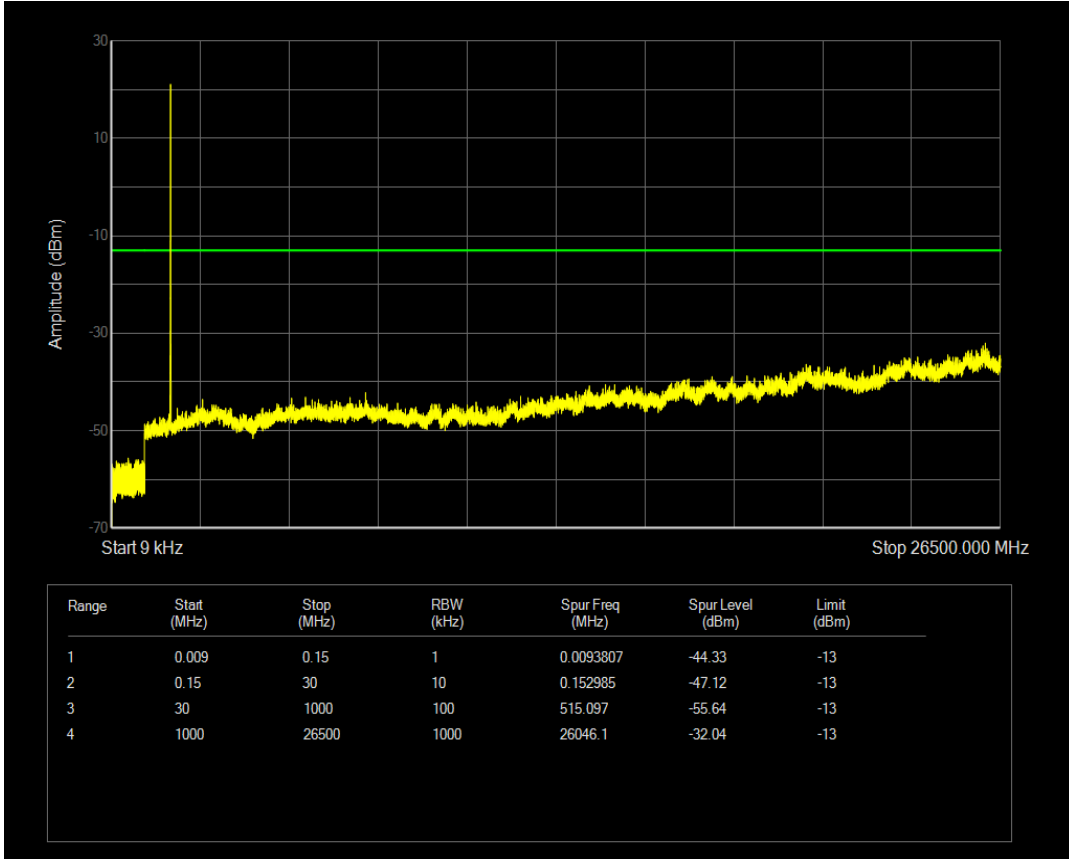

Band66 QPSK BW=5MHz Channel=132647 RB Size=25 Position=#0

Band66 QAM16 BW=5MHz Channel=132647 RB Size=1 Position=#0

Band66 QPSK BW=10MHz Channel=132022 RB Size=1 Position=#0

Band66 QAM16 BW=5MHz Channel=132647 RB Size=25 Position=#0