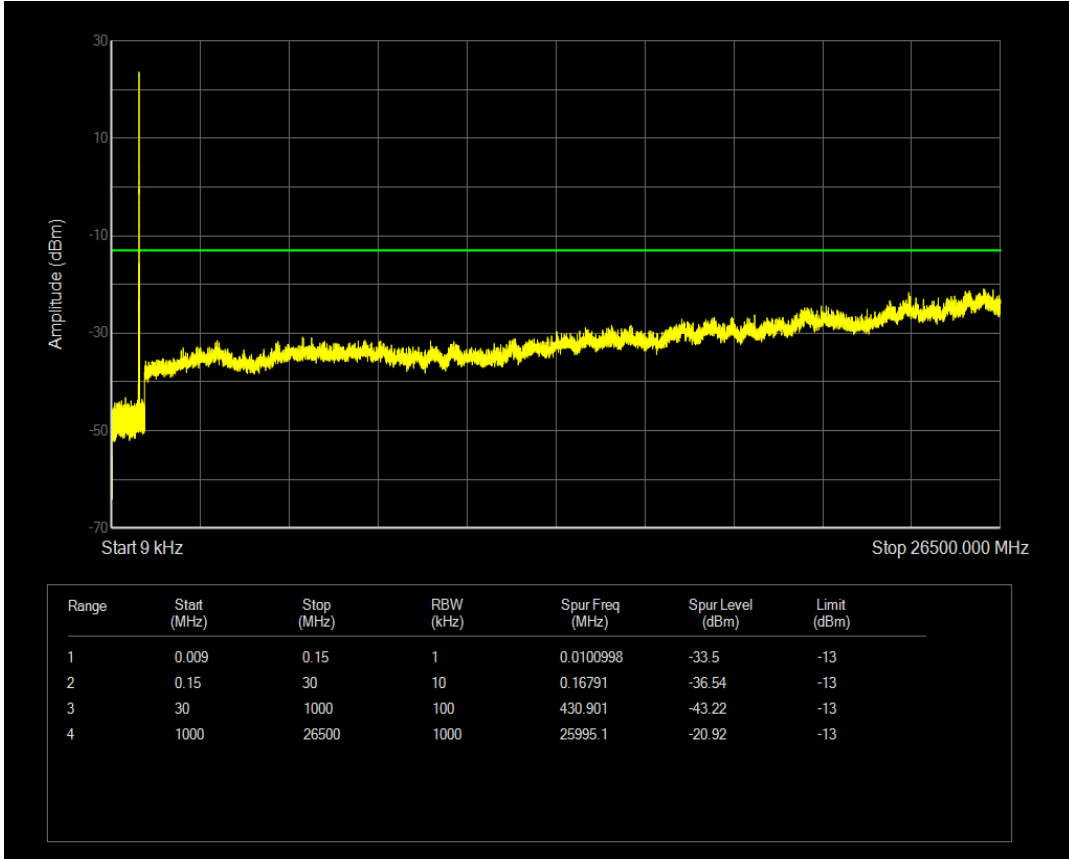

Band5 QPSK BW=5MHz Channel=20425 RB Size=25 Position=#0

Band5 QAM16 BW=5MHz Channel=20425 RB Size=25 Position=#0

Band5 QAM16 BW=5MHz Channel=20425 RB Size=1 Position=#0

Band5 QPSK BW=5MHz Channel=20525 RB Size=1 Position=#0