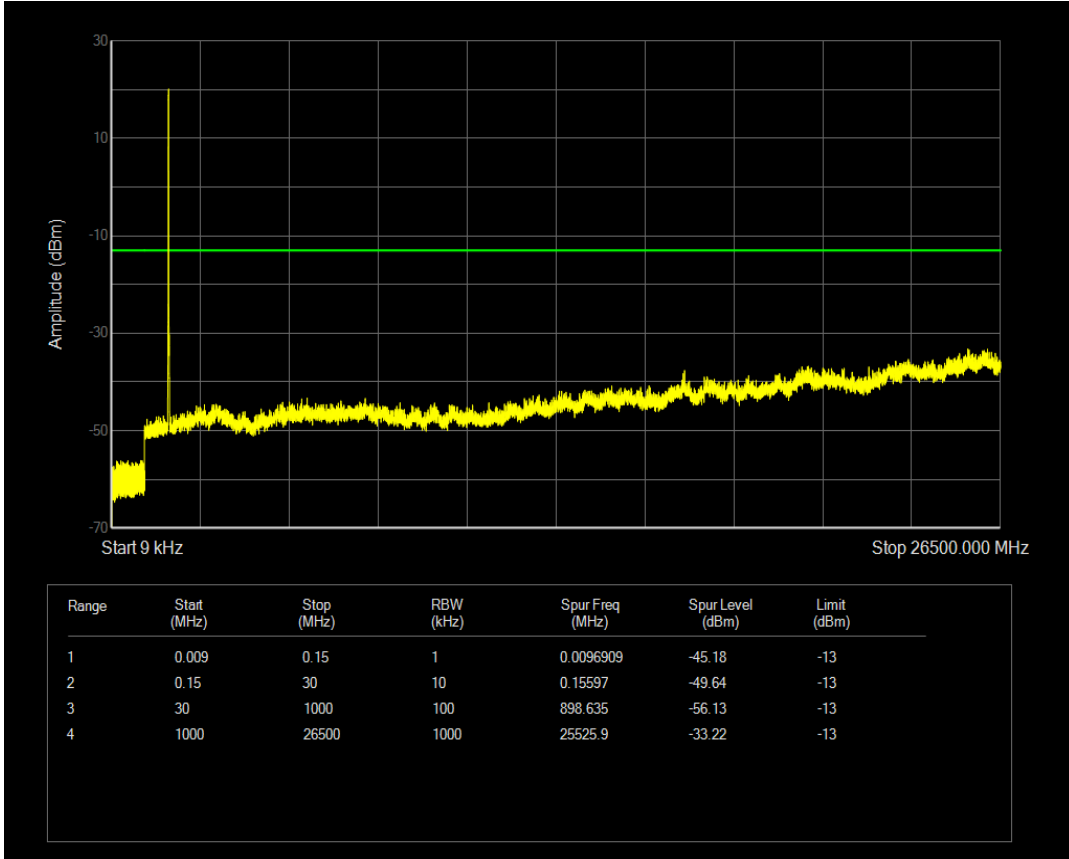

Band66 QPSK BW=10MHz Channel=132022 RB Size=50 Position=#0

Band66 QAM16 BW=10MHz Channel=132022 RB Size=50 Position=#0