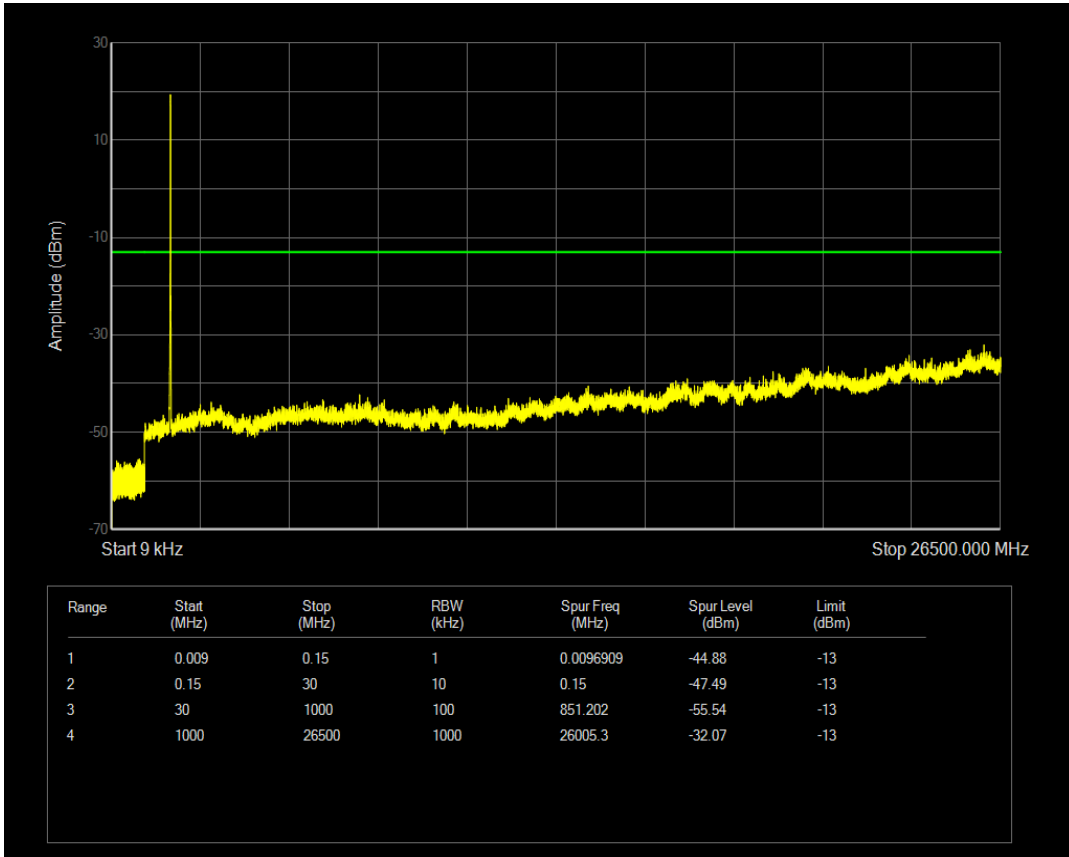

Band66 QAM16 BW=10MHz Channel=132622 RB Size=50 Position=#0

Band66 QPSK BW=15MHz Channel=132047 RB Size=1 Position=#0