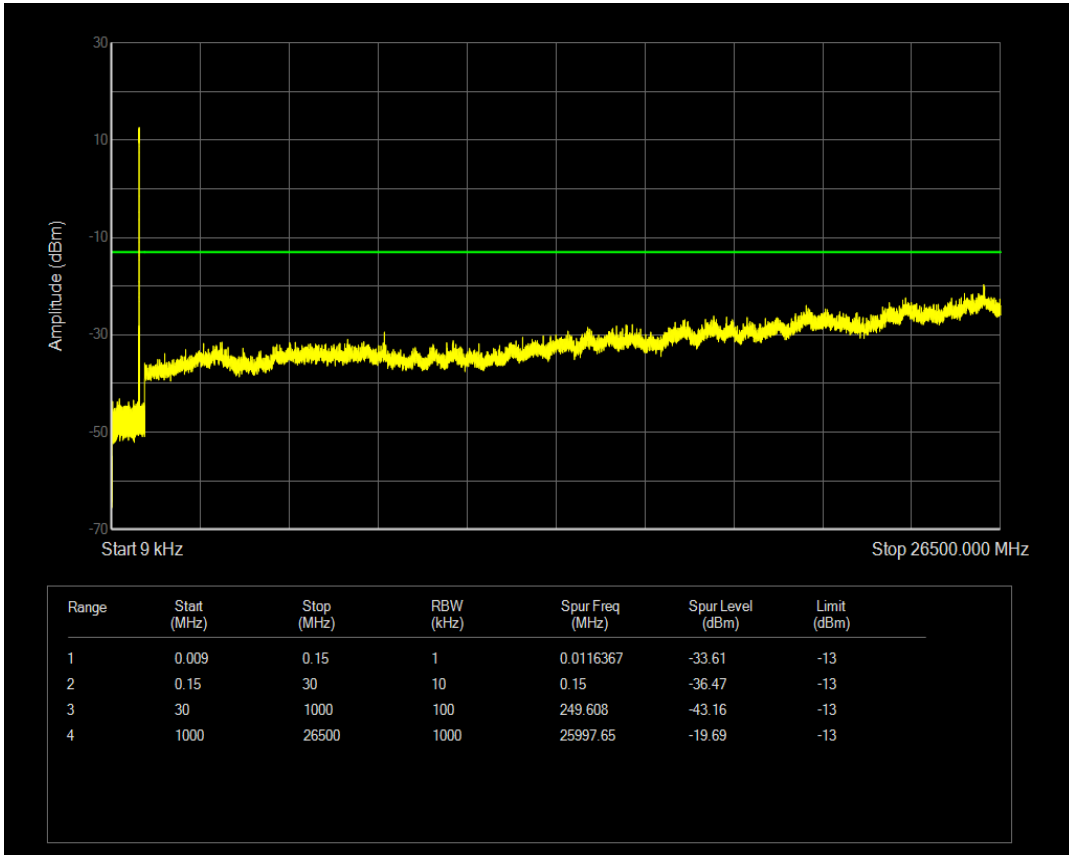

Band5 QAM16 BW=5MHz Channel=20525 RB Size=25 Position=#0

Band5 QPSK BW=5MHz Channel=20625 RB Size=1 Position=#0