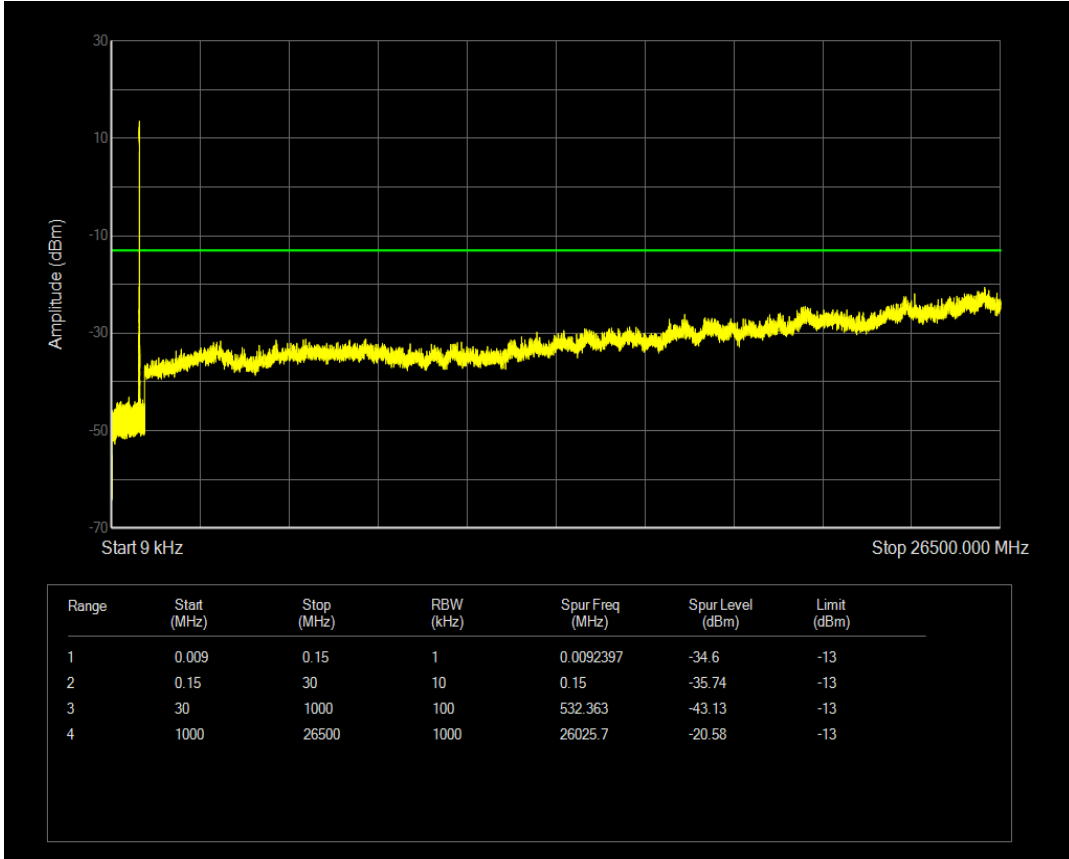

Band5 QAM16 BW=5MHz Channel=20625 RB Size=25 Position=#0

Band5 QAM16 BW=5MHz Channel=20625 RB Size=1 Position=#0