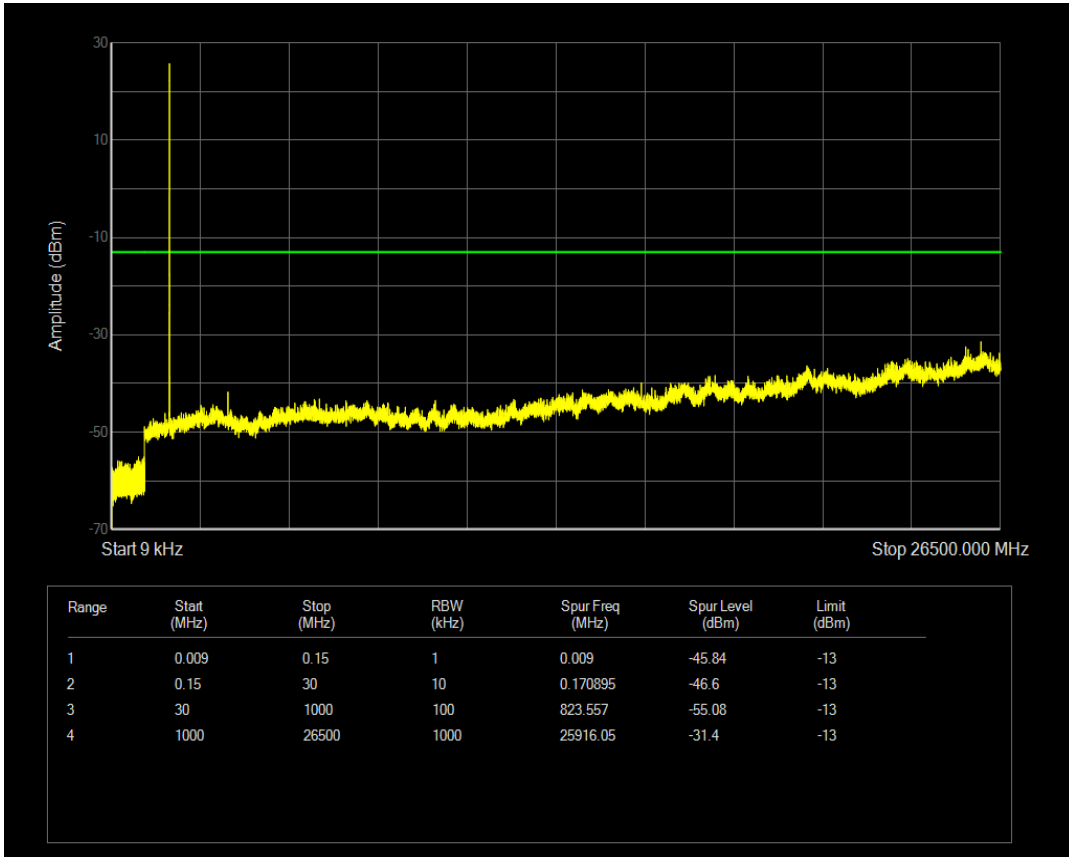

Band66 QPSK BW=3MHz Channel=132322 RB Size=1 Position=#0

Band66 QAM16 BW=3MHz Channel=132322 RB Size=1 Position=#0