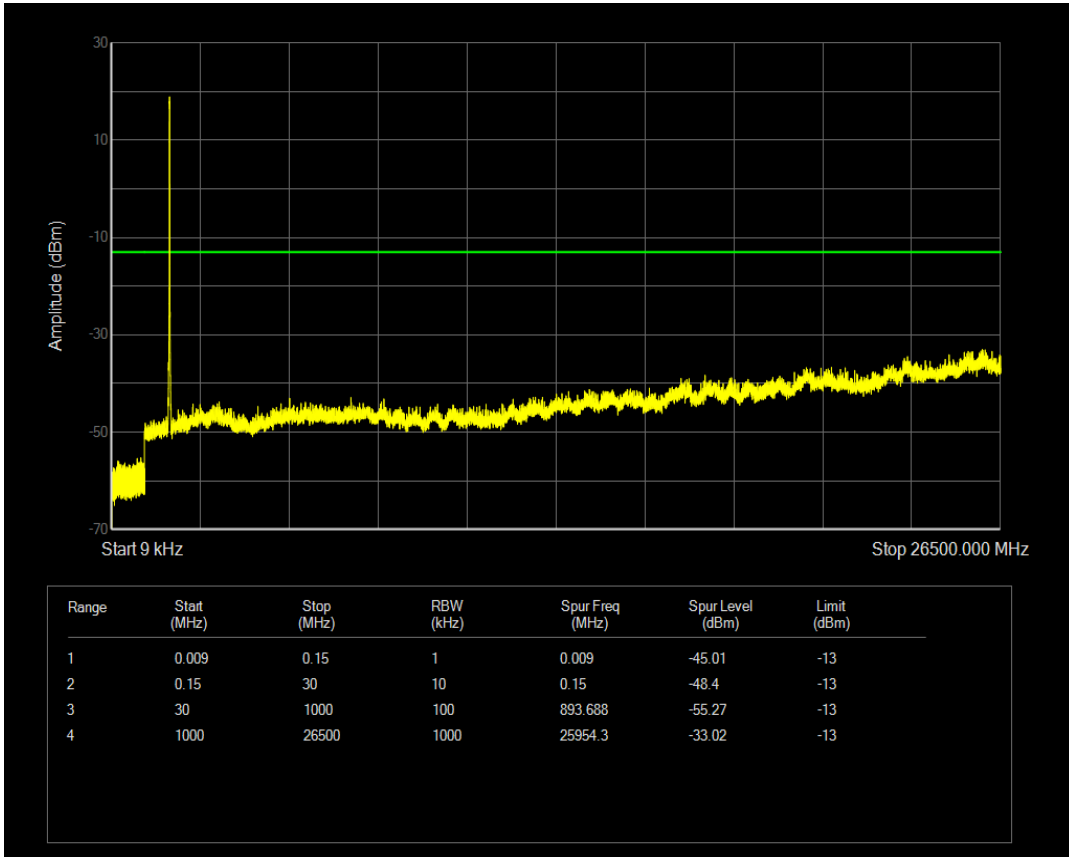

Band4 QPSK BW=15MHz Channel=20175 RB Size=1 Position=#0

Band4 QAM16 BW=15MHz Channel=20175 RB Size=1 Position=#0

Band4 QAM16 BW=15MHz Channel=20175 RB Size=75 Position=#0

Band4 QPSK BW=15MHz Channel=20325 RB Size=1 Position=#0

Band4 QAM16 BW=15MHz Channel=20325 RB Size=1 Position=#0

Band4 QPSK BW=15MHz Channel=20325 RB Size=75 Position=#0

Band4 QAM16 BW=15MHz Channel=20325 RB Size=75 Position=#0

Band4 QPSK BW=20MHz Channel=20050 RB Size=100 Position=#0