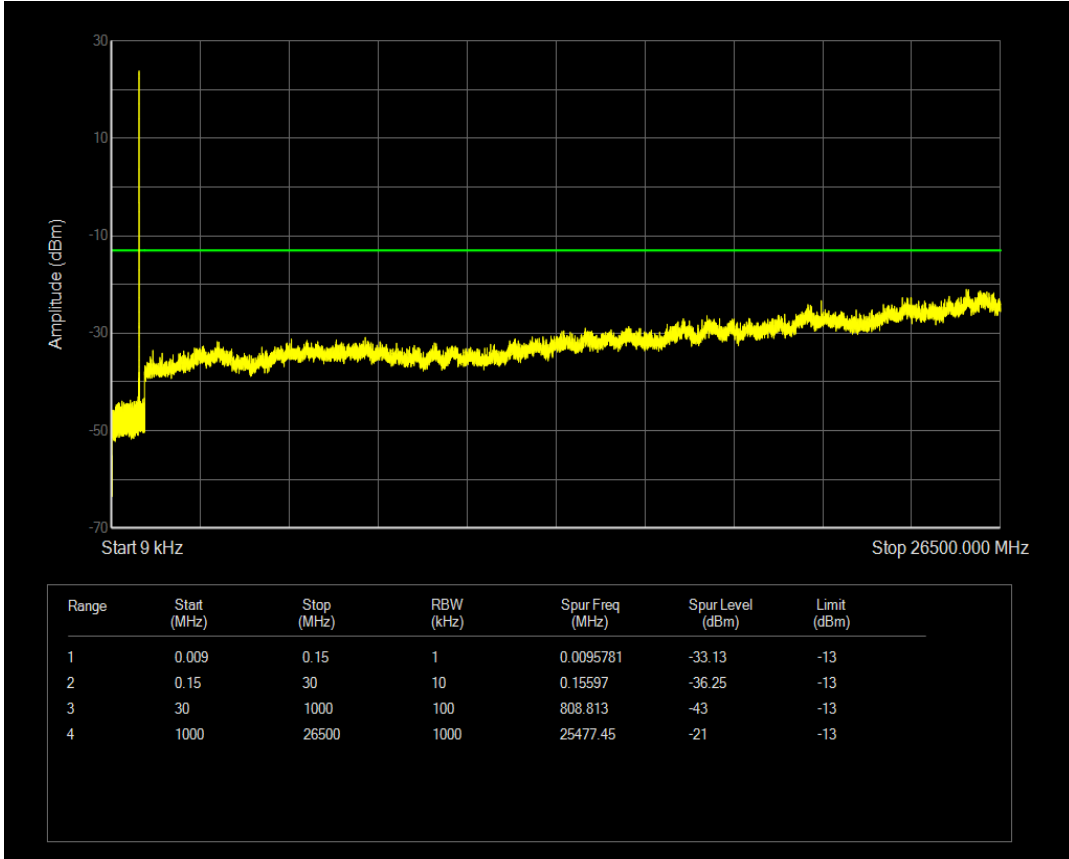

Band4 QPSK BW=20MHz Channel=20300 RB Size=1 Position=#0

Band4 QAM16 BW=20MHz Channel=20300 RB Size=1 Position=#0

Band4 QAM16 BW=20MHz Channel=20300 RB Size=100 Position=#0

Band5 QPSK BW=1.4MHz Channel=20407 RB Size=1 Position=#0

Band5 QPSK BW=1.4MHz Channel=20407 RB Size=6 Position=#0

Band5 QAM16 BW=1.4MHz Channel=20407 RB Size=1 Position=#0

Band5 QAM16 BW=1.4MHz Channel=20407 RB Size=6 Position=#0

Band5 QPSK BW=1.4MHz Channel=20525 RB Size=1 Position=#0

Band5 QAM16 BW=1.4MHz Channel=20525 RB Size=1 Position=#0

Band5 QPSK BW=1.4MHz Channel=20525 RB Size=6 Position=#0

Band5 QPSK BW=1.4MHz Channel=20643 RB Size=1 Position=#0

Band5 QAM16 BW=1.4MHz Channel=20525 RB Size=6 Position=#0