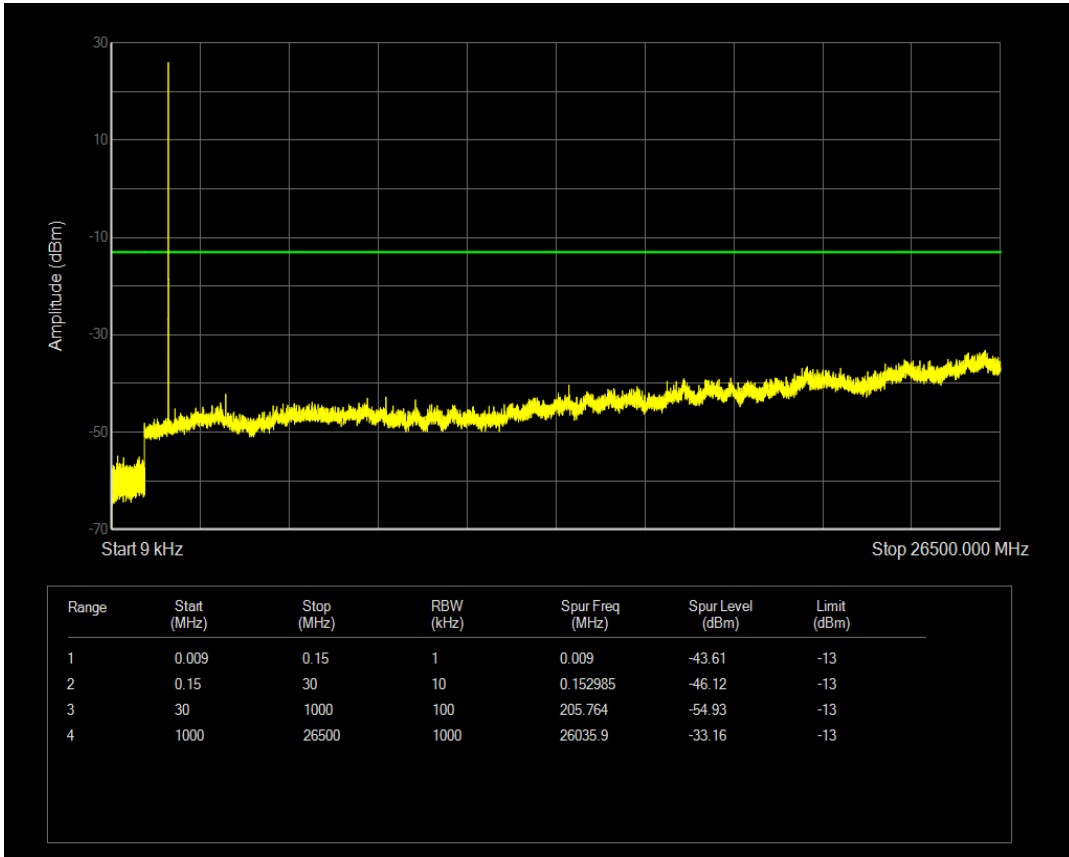

Band66 QPSK BW=3MHz Channel=131987 RB Size=1 Position=#0

Band66 QAM16 BW=1.4MHz Channel=132665 RB Size=6 Position=#0