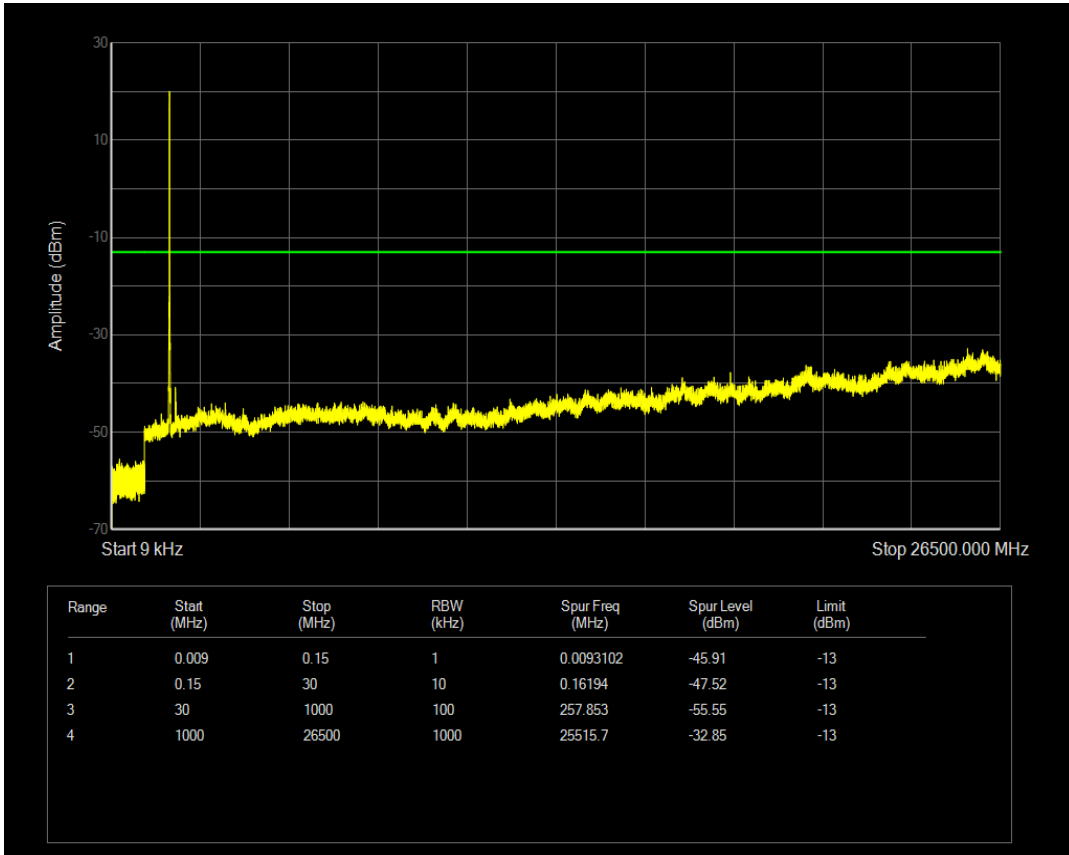

Band66 QPSK BW=10MHz Channel=132322 RB Size=50 Position=#0

Band66 QAM16 BW=10MHz Channel=132322 RB Size=1 Position=#0