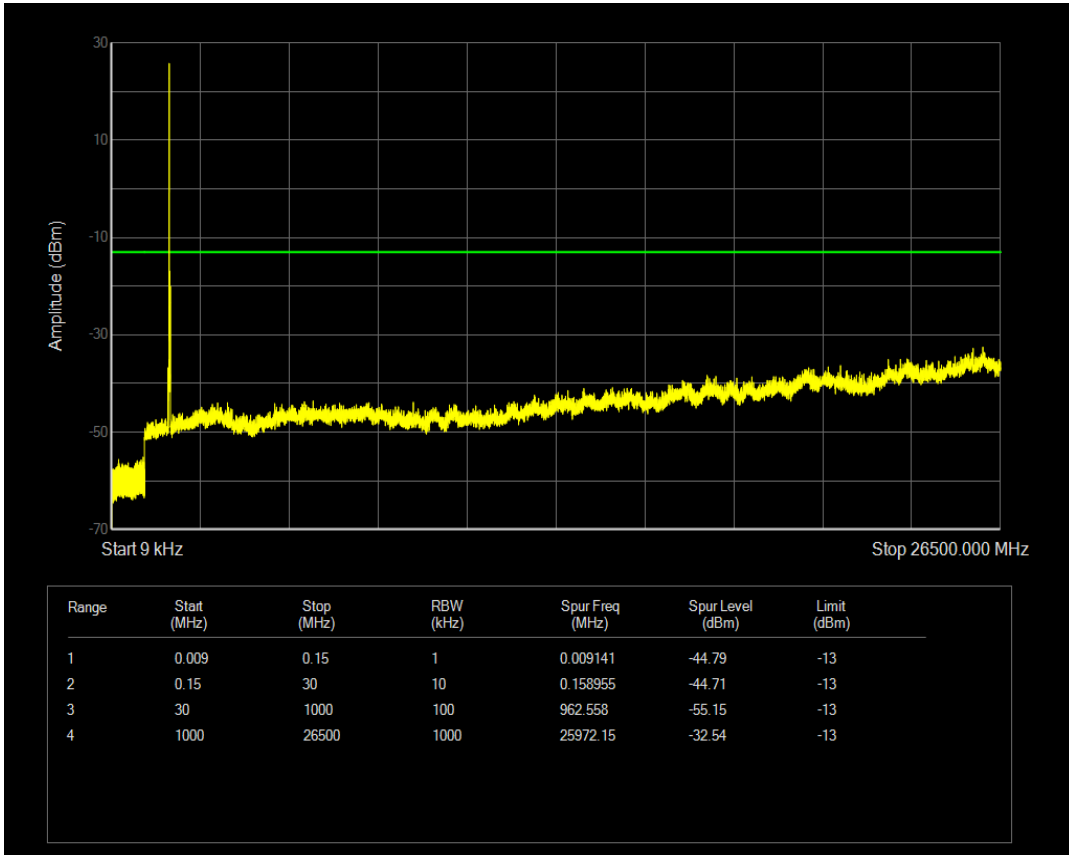

Band4 QPSK BW=20MHz Channel=20050 RB Size=1 Position=#0

Band4 QAM16 BW=20MHz Channel=20050 RB Size=1 Position=#0

Band4 QAM16 BW=20MHz Channel=20050 RB Size=100 Position=#0

Band4 QPSK BW=20MHz Channel=20175 RB Size=1 Position=#0

Band4 QPSK BW=20MHz Channel=20175 RB Size=100 Position=#0

Band4 QAM16 BW=20MHz Channel=20175 RB Size=1 Position=#0

Band4 QAM16 BW=20MHz Channel=20175 RB Size=100 Position=#0

Band4 QPSK BW=20MHz Channel=20300 RB Size=100 Position=#0

Band4 QPSK BW=20MHz Channel=20300 RB Size=1 Position=#0

Band4 QAM16 BW=20MHz Channel=20300 RB Size=1 Position=#0

Band4 QAM16 BW=20MHz Channel=20300 RB Size=100 Position=#0

Band5 QPSK BW=1.4MHz Channel=20407 RB Size=1 Position=#0