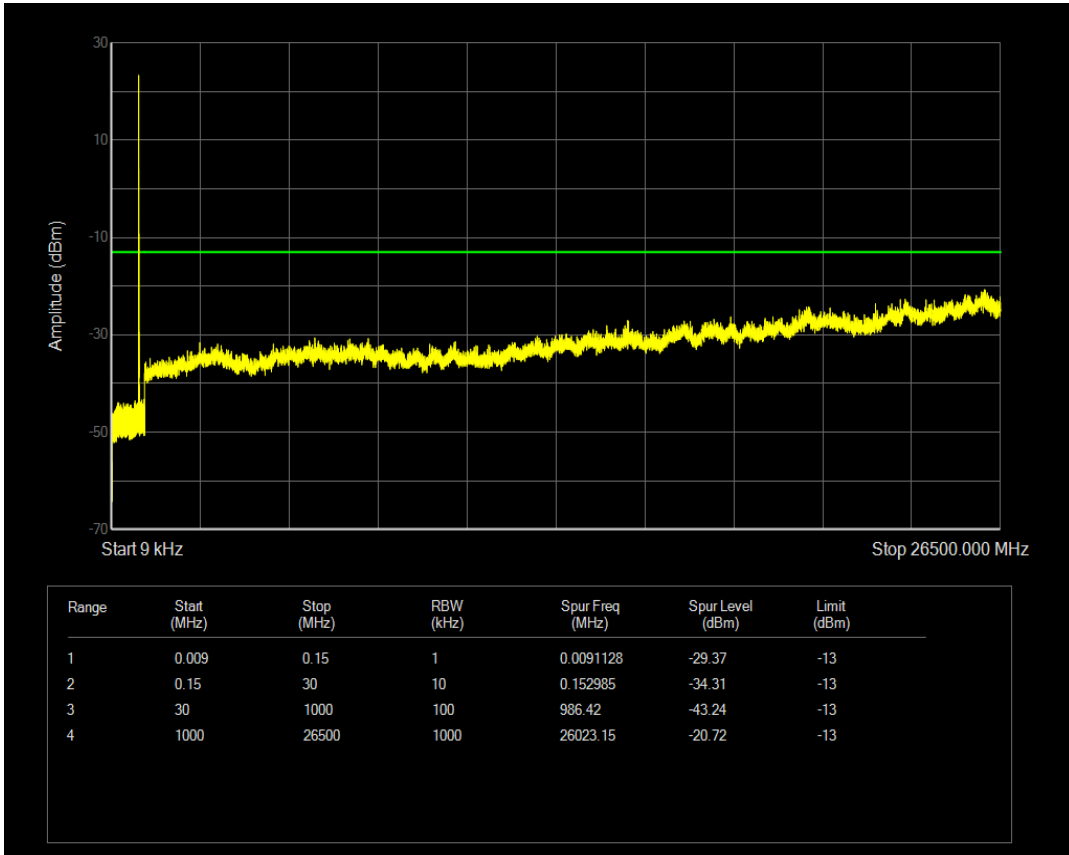

Band5 QAM16 BW=3MHz Channel=20635 RB Size=1 Position=#0

Band5 QPSK BW=3MHz Channel=20635 RB Size=15 Position=#0

Band5 QPSK BW=5MHz Channel=20425 RB Size=1 Position=#0

Band5 QAM16 BW=3MHz Channel=20635 RB Size=15 Position=#0

Band5 QPSK BW=5MHz Channel=20425 RB Size=25 Position=#0

Band5 QAM16 BW=5MHz Channel=20425 RB Size=25 Position=#0

Band5 QAM16 BW=5MHz Channel=20425 RB Size=1 Position=#0

Band5 QPSK BW=5MHz Channel=20525 RB Size=1 Position=#0