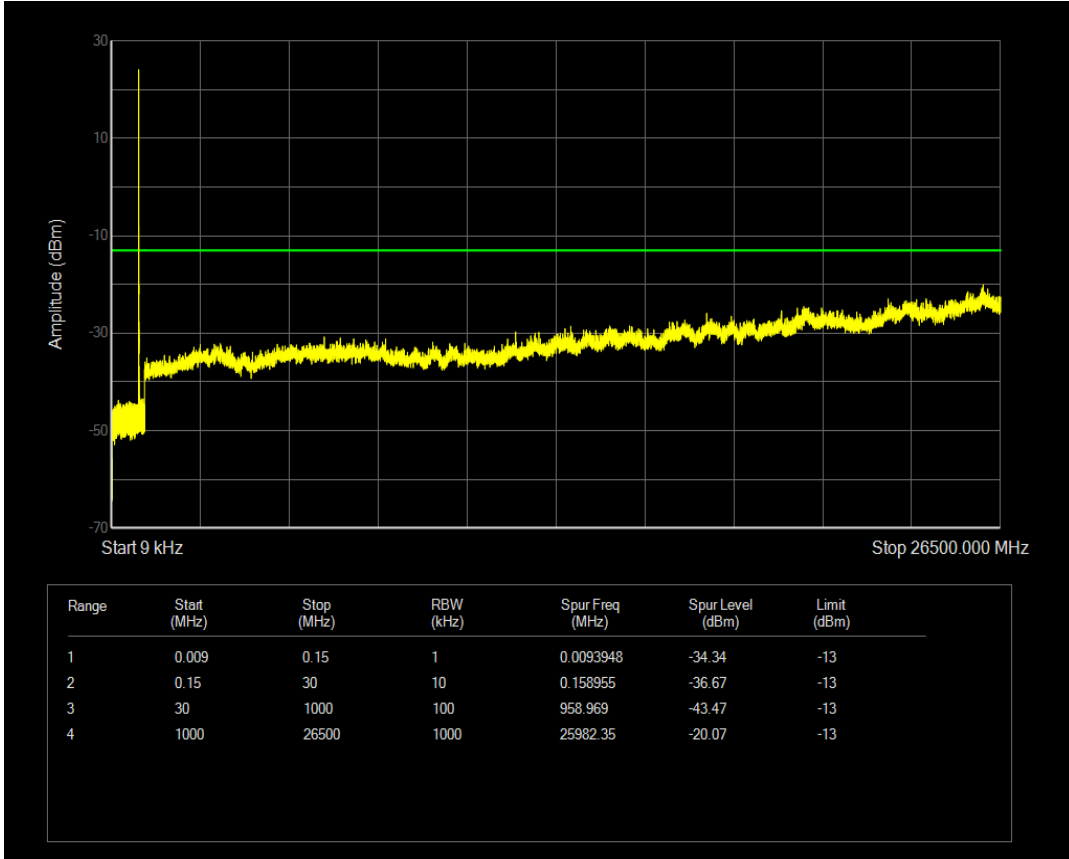

Band5 QPSK BW=1.4MHz Channel=20643 RB Size=6 Position=#0

Band5 QAM16 BW=1.4MHz Channel=20643 RB Size=1 Position=#0

Band5 QAM16 BW=1.4MHz Channel=20643 RB Size=6 Position=#0

Band5 QPSK BW=3MHz Channel=20415 RB Size=1 Position=#0