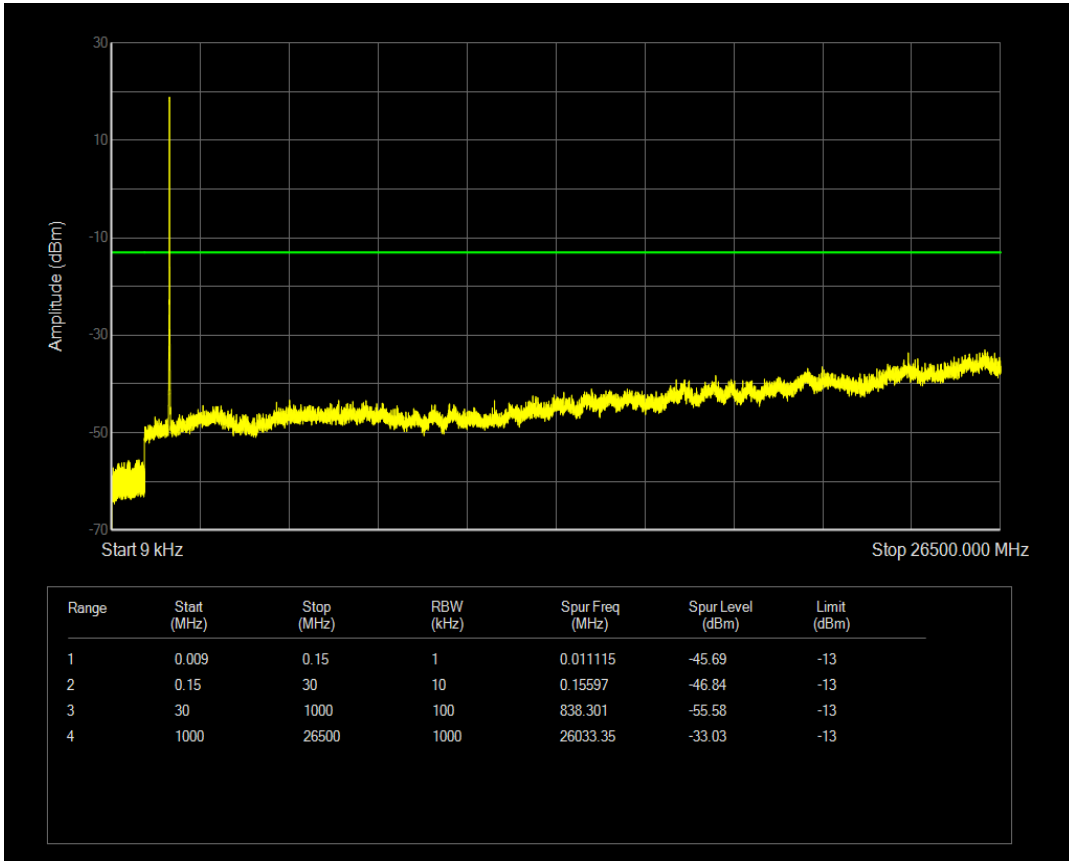

Band66 QPSK BW=10MHz Channel=132322 RB Size=50 Position=#0

Band66 QAM16 BW=10MHz Channel=132322 RB Size=1 Position=#0

Band66 QPSK BW=10MHz Channel=132622 RB Size=1 Position=#0

Band66 QAM16 BW=10MHz Channel=132322 RB Size=50 Position=#0