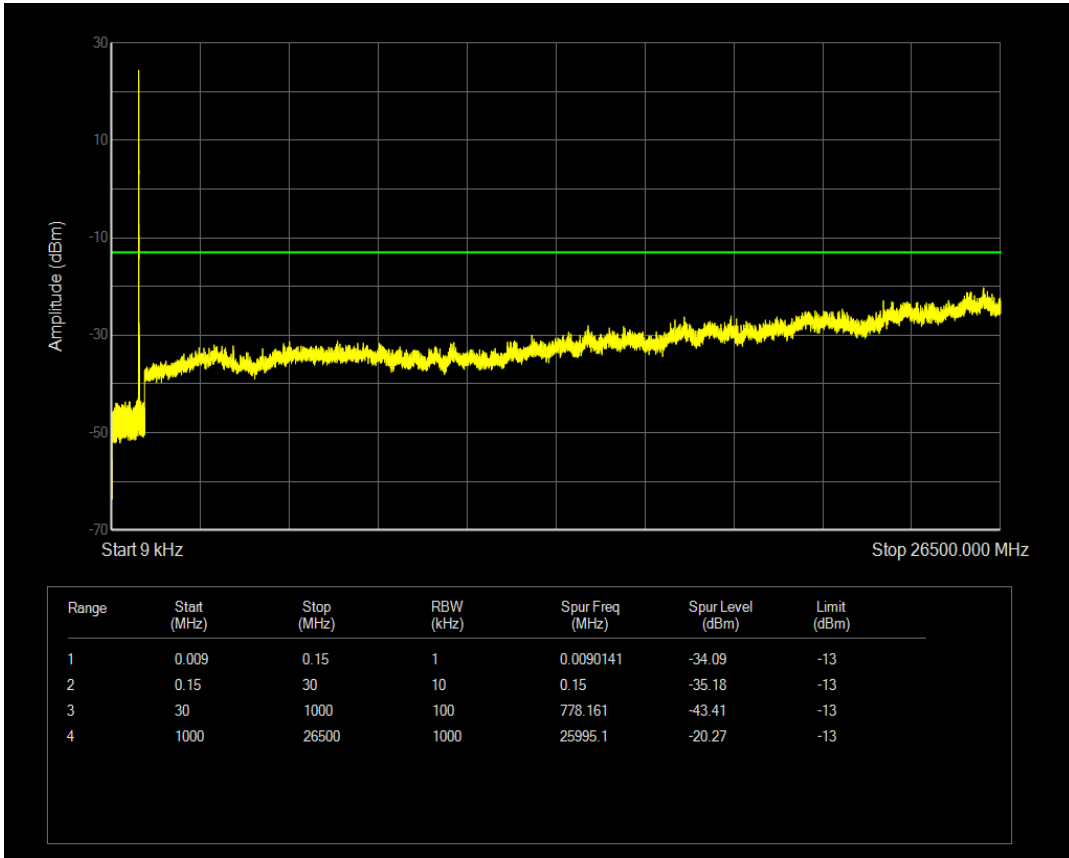

Band5 QPSK BW=5MHz Channel=20625 RB Size=25 Position=#0

Band5 QAM16 BW=5MHz Channel=20625 RB Size=25 Position=#0

Band5 QAM16 BW=5MHz Channel=20625 RB Size=1 Position=#0

Band5 QPSK BW=10MHz Channel=20450 RB Size=1 Position=#0

Band5 QAM16 BW=10MHz Channel=20450 RB Size=1 Position=#0

Band5 QPSK BW=10MHz Channel=20450 RB Size=50 Position=#0

Band5 QPSK BW=10MHz Channel=20525 RB Size=1 Position=#0

Band5 QAM16 BW=10MHz Channel=20450 RB Size=50 Position=#0