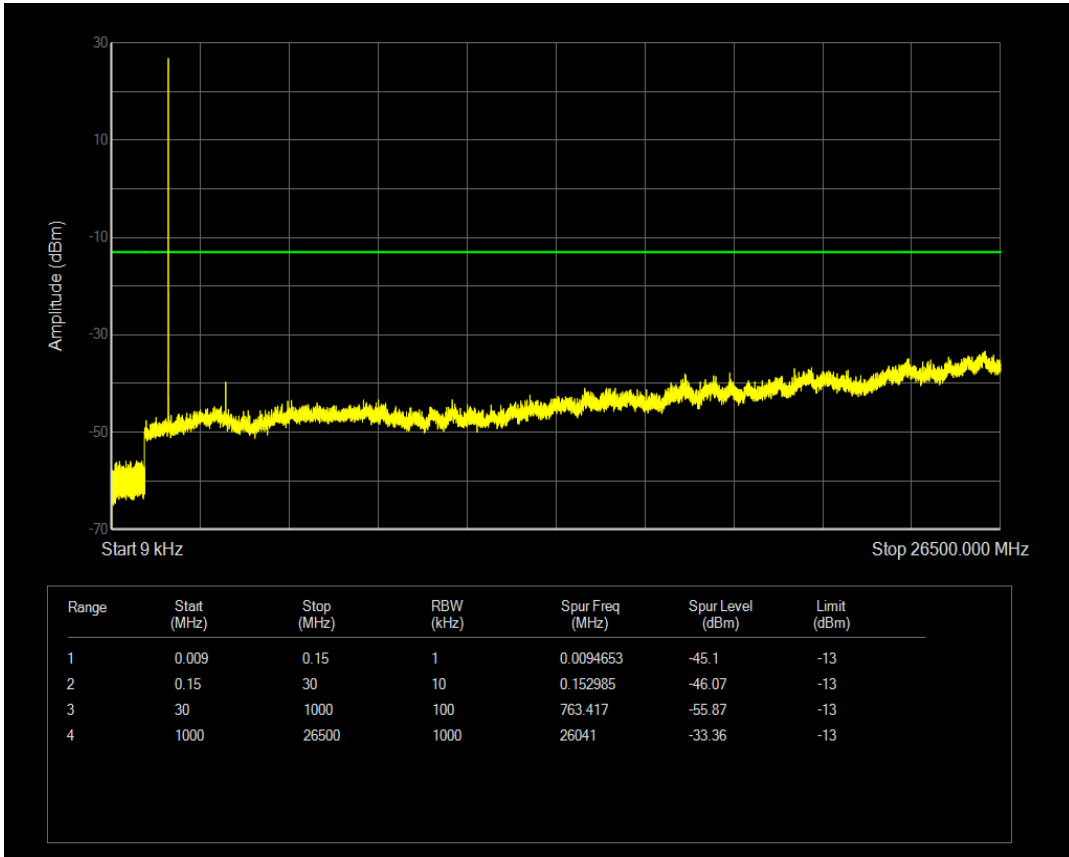

Band66 QPSK BW=1.4MHz Channel=131979 RB Size=1 Position=#0

Band66 QAM16 BW=1.4MHz Channel=131979 RB Size=1 Position=#0