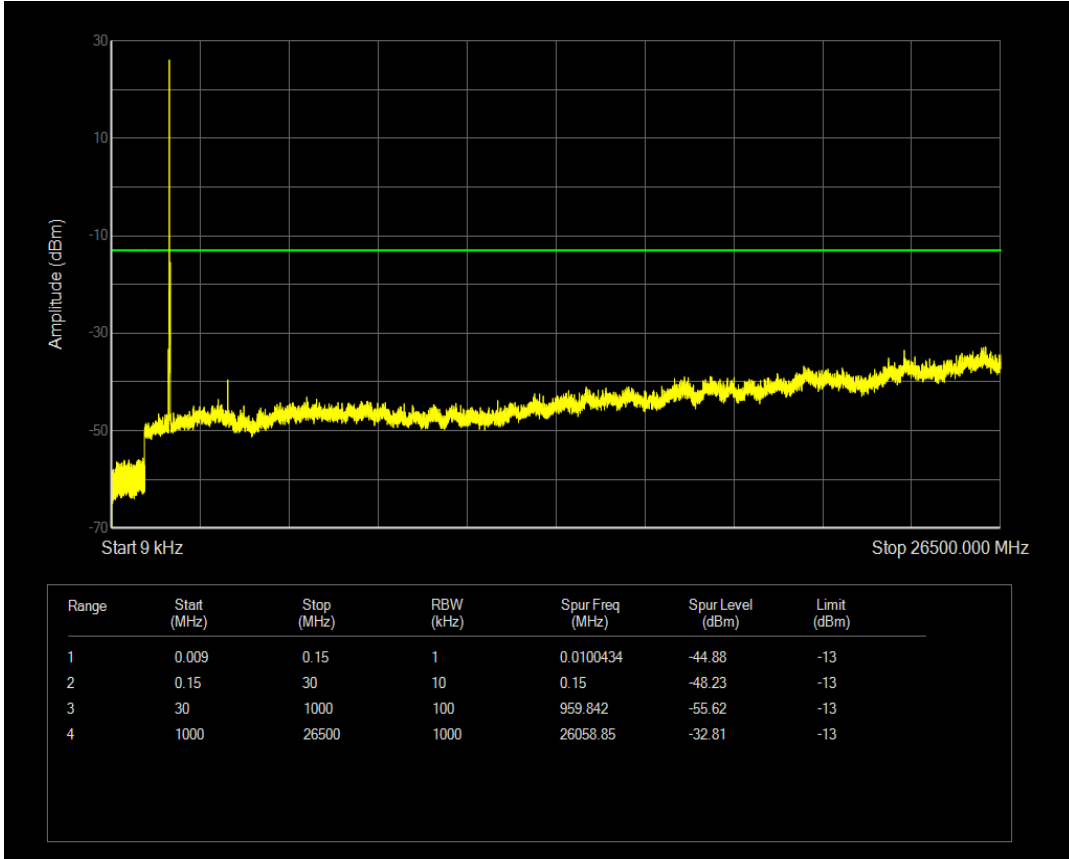

Band4 QPSK BW=15MHz Channel=20175 RB Size=1 Position=#0

Band4 QAM16 BW=15MHz Channel=20175 RB Size=1 Position=#0

Band4 QAM16 BW=15MHz Channel=20175 RB Size=75 Position=#0

Band4 QPSK BW=15MHz Channel=20325 RB Size=1 Position=#0

Band4 QAM16 BW=15MHz Channel=20325 RB Size=1 Position=#0

Band4 QPSK BW=15MHz Channel=20325 RB Size=75 Position=#0

Band4 QAM16 BW=15MHz Channel=20325 RB Size=75 Position=#0

Band4 QPSK BW=20MHz Channel=20050 RB Size=100 Position=#0