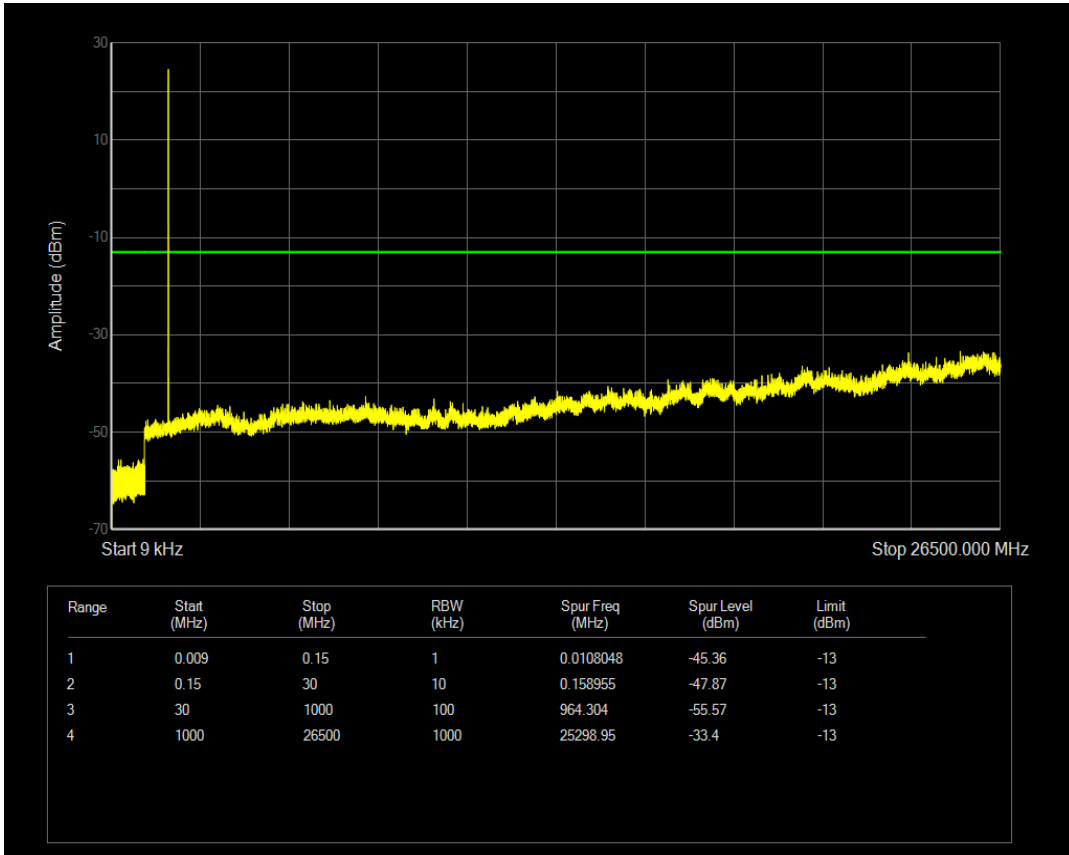

Band66 QAM16 BW=1.4MHz Channel=131979 RB Size=6 Position=#0

Band66 QPSK BW=1.4MHz Channel=132322 RB Size=1 Position=#0