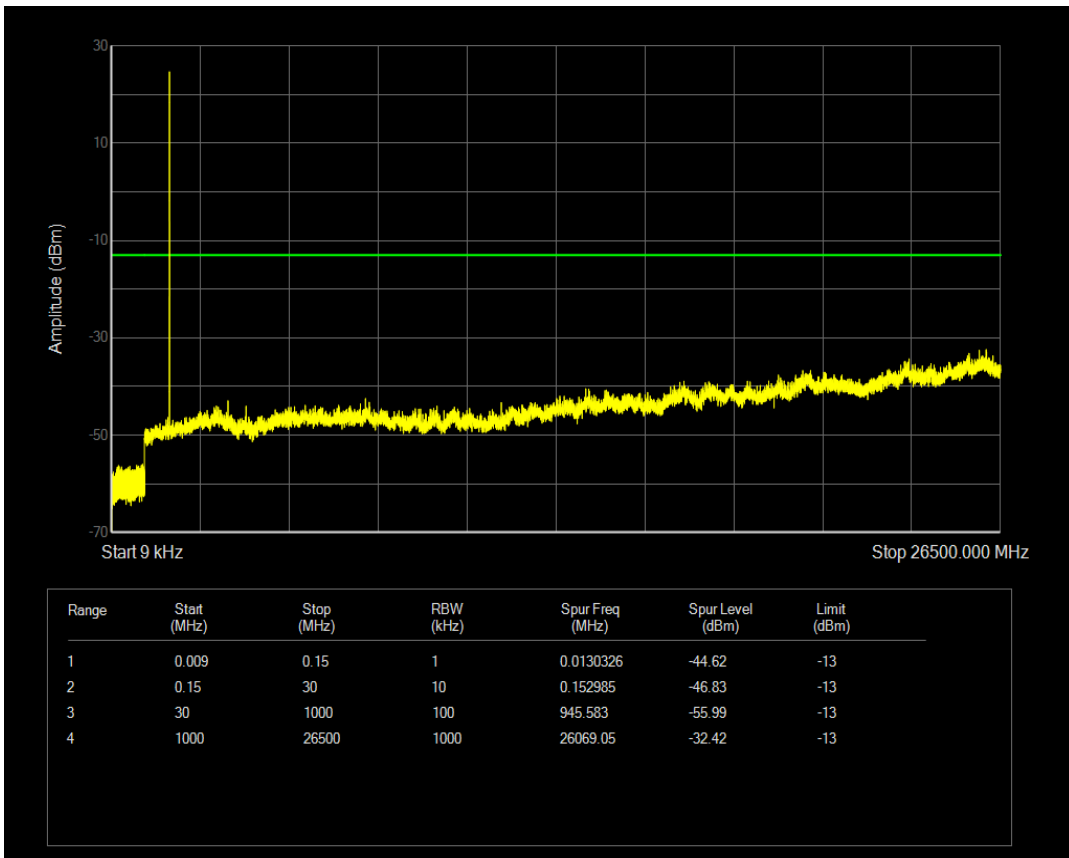

Band66 QAM16 BW=1.4MHz Channel=132322 RB Size=6 Position=#0

Band66 QPSK BW=1.4MHz Channel=132665 RB Size=6 Position=#0