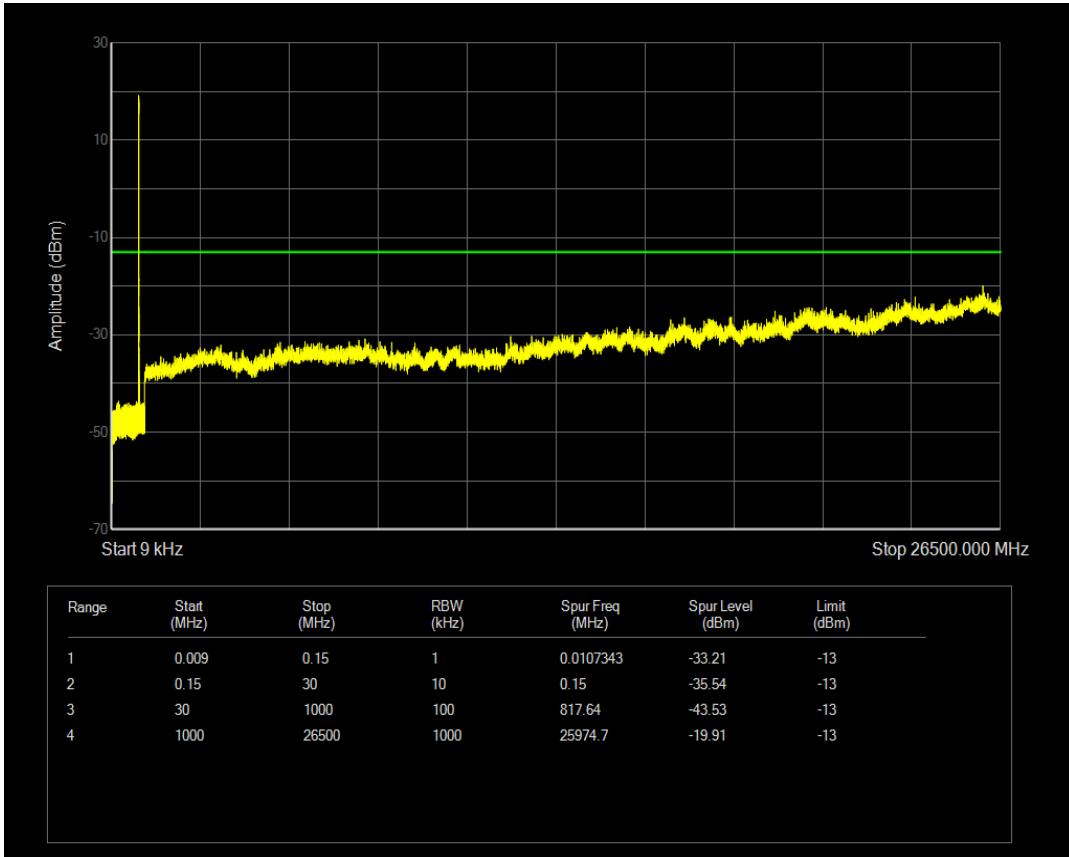

Band4 QPSK BW=20MHz Channel=20175 RB Size=100 Position=#0

Band4 QAM16 BW=20MHz Channel=20175 RB Size=1 Position=#0

Band4 QAM16 BW=20MHz Channel=20175 RB Size=100 Position=#0

Band4 QPSK BW=20MHz Channel=20300 RB Size=100 Position=#0

Band4 QPSK BW=20MHz Channel=20300 RB Size=1 Position=#0

Band4 QAM16 BW=20MHz Channel=20300 RB Size=1 Position=#0

Band4 QAM16 BW=20MHz Channel=20300 RB Size=100 Position=#0

Band5 QPSK BW=1.4MHz Channel=20407 RB Size=1 Position=#0

Band5 QPSK BW=1.4MHz Channel=20407 RB Size=6 Position=#0

Band5 QAM16 BW=1.4MHz Channel=20407 RB Size=1 Position=#0

Band5 QAM16 BW=1.4MHz Channel=20407 RB Size=6 Position=#0

Band5 QPSK BW=1.4MHz Channel=20525 RB Size=1 Position=#0