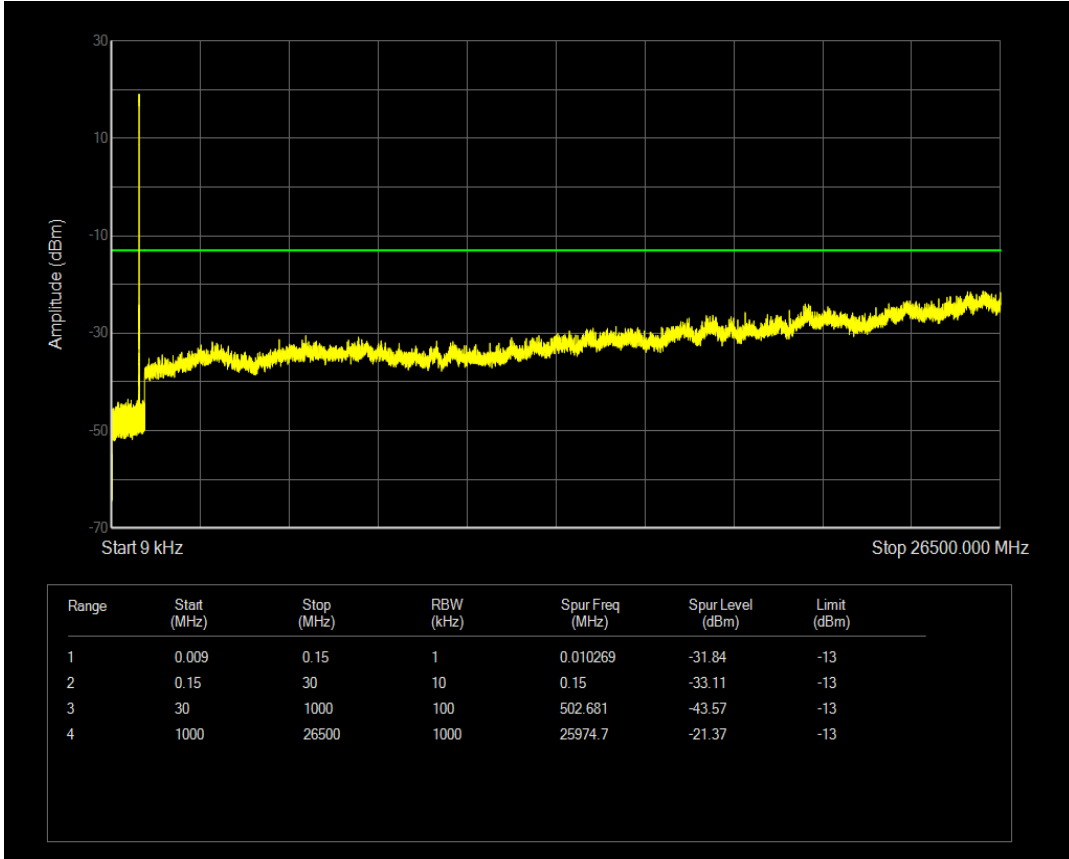

Band4 QPSK BW=20MHz Channel=20300 RB Size=1 Position=#0

Band4 QAM16 BW=20MHz Channel=20300 RB Size=1 Position=#0

Band4 QAM16 BW=20MHz Channel=20300 RB Size=100 Position=#0

Band5 QPSK BW=1.4MHz Channel=20407 RB Size=1 Position=#0

Band5 QPSK BW=1.4MHz Channel=20407 RB Size=6 Position=#0

Band5 QAM16 BW=1.4MHz Channel=20407 RB Size=1 Position=#0

Band5 QAM16 BW=1.4MHz Channel=20407 RB Size=6 Position=#0

Band5 QPSK BW=1.4MHz Channel=20525 RB Size=1 Position=#0

Band5 QAM16 BW=1.4MHz Channel=20525 RB Size=1 Position=#0

Band5 QPSK BW=1.4MHz Channel=20525 RB Size=6 Position=#0

Band5 QPSK BW=1.4MHz Channel=20643 RB Size=1 Position=#0

Band5 QAM16 BW=1.4MHz Channel=20525 RB Size=6 Position=#0