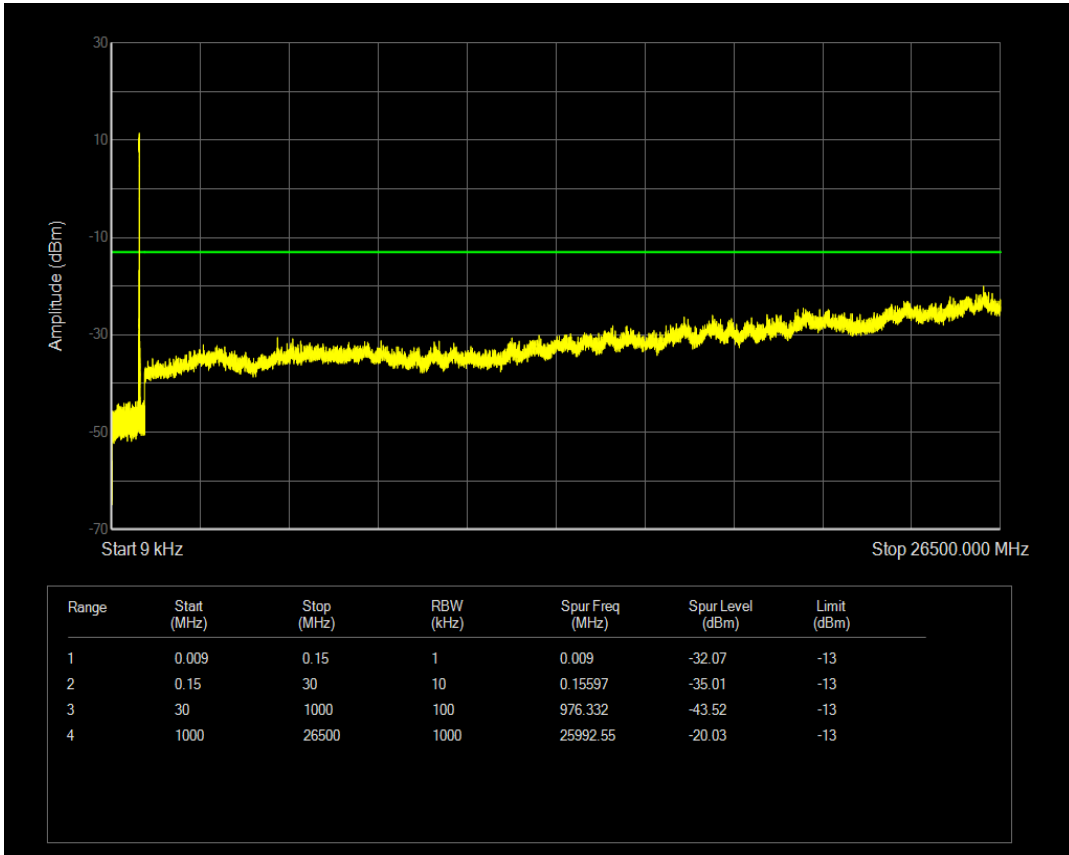

Band5 QPSK BW=10MHz Channel=20525 RB Size=50 Position=#0

Band5 QAM16 BW=10MHz Channel=20525 RB Size=50 Position=#0

Band5 QAM16 BW=10MHz Channel=20525 RB Size=1 Position=#0

Band5 QPSK BW=10MHz Channel=20600 RB Size=1 Position=#0

Band5 QPSK BW=10MHz Channel=20600 RB Size=50 Position=#0

Band5 QAM16 BW=10MHz Channel=20600 RB Size=1 Position=#0

Band5 QAM16 BW=10MHz Channel=20600 RB Size=50 Position=#0

Band66 QPSK BW=1.4MHz Channel=131979 RB Size=6 Position=#0