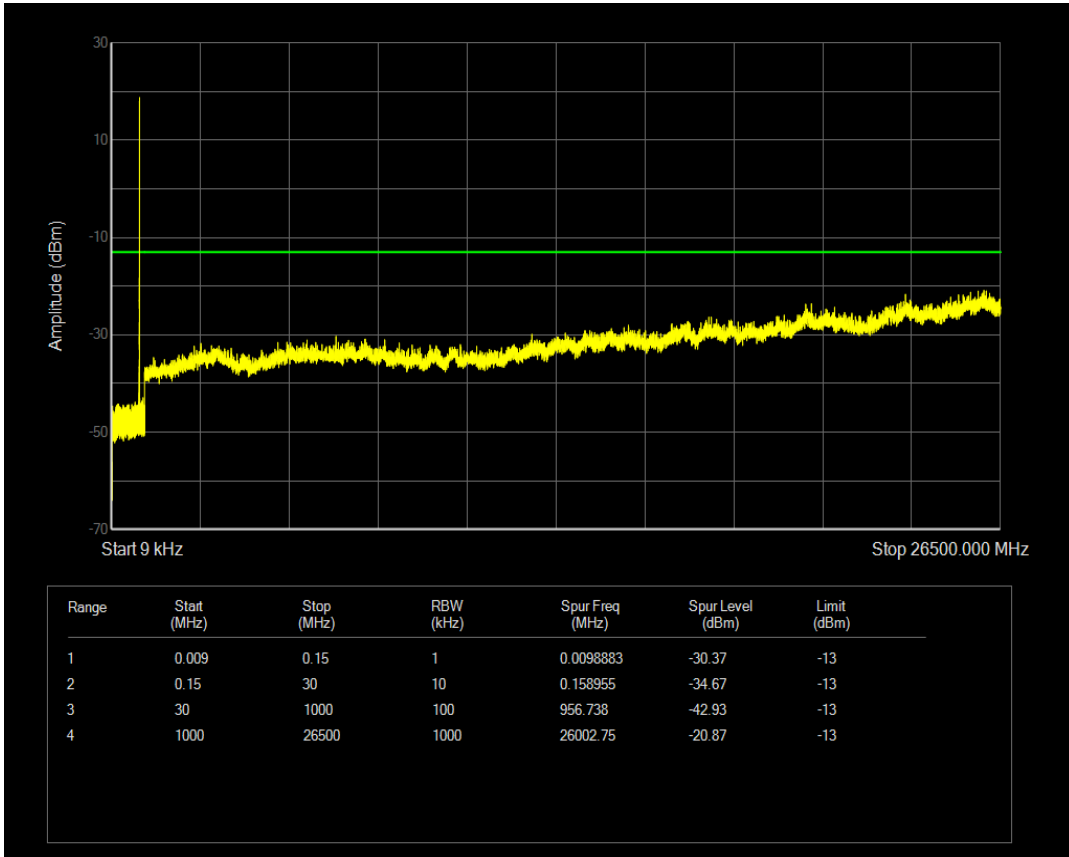

Band5 QAM16 BW=1.4MHz Channel=20525 RB Size=1 Position=#0

Band5 QPSK BW=1.4MHz Channel=20525 RB Size=6 Position=#0

Band5 QPSK BW=1.4MHz Channel=20643 RB Size=1 Position=#0

Band5 QAM16 BW=1.4MHz Channel=20525 RB Size=6 Position=#0

Band5 QPSK BW=1.4MHz Channel=20643 RB Size=6 Position=#0

Band5 QAM16 BW=1.4MHz Channel=20643 RB Size=1 Position=#0

Band5 QAM16 BW=1.4MHz Channel=20643 RB Size=6 Position=#0

Band5 QPSK BW=3MHz Channel=20415 RB Size=1 Position=#0