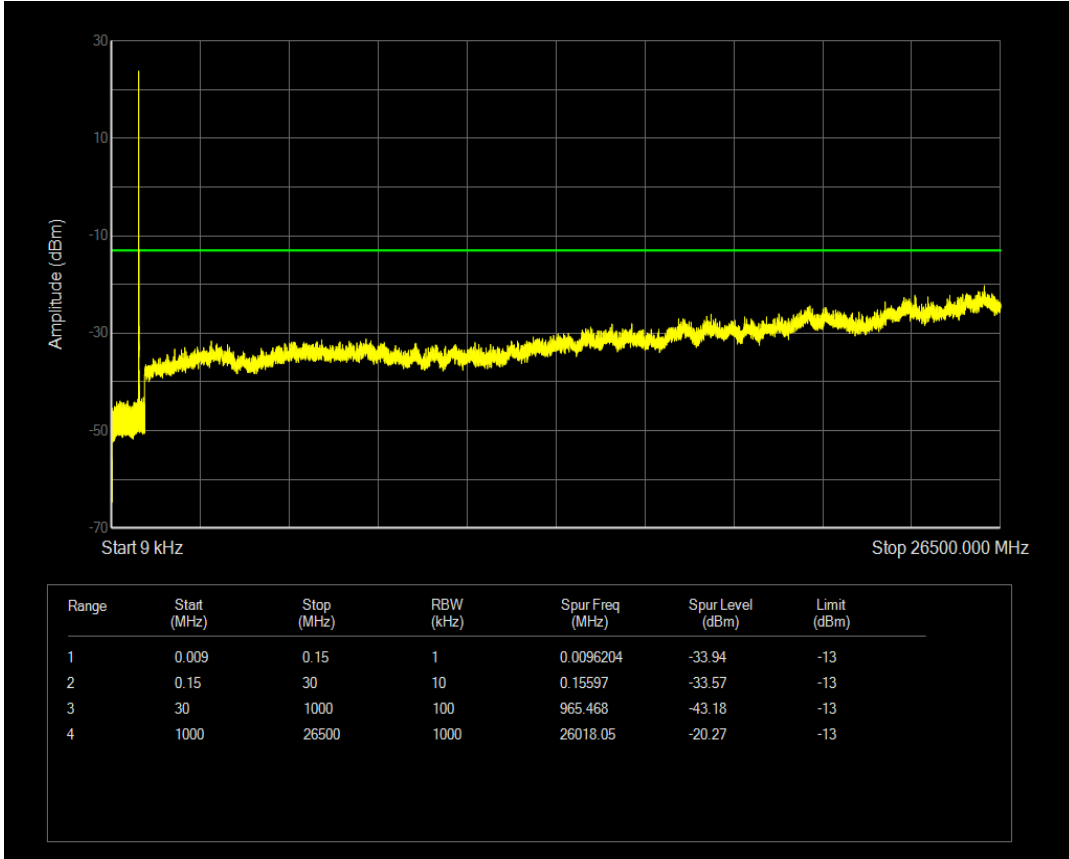

Band5 QAM16 BW=3MHz Channel=20415 RB Size=1 Position=#0

Band5 QAM16 BW=3MHz Channel=20415 RB Size=15 Position=#0