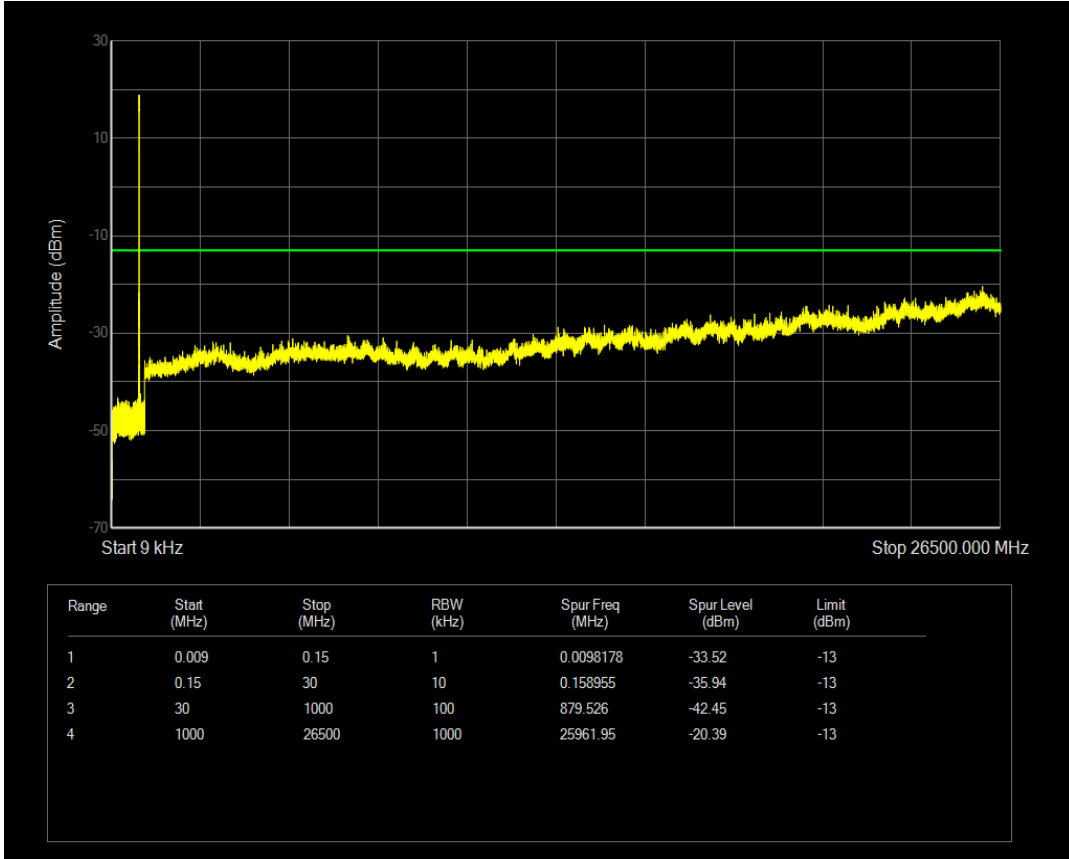

Band5 QAM16 BW=1.4MHz Channel=20525 RB Size=1 Position=#0

Band5 QPSK BW=1.4MHz Channel=20525 RB Size=6 Position=#0

Band5 QPSK BW=1.4MHz Channel=20643 RB Size=1 Position=#0

Band5 QAM16 BW=1.4MHz Channel=20525 RB Size=6 Position=#0

Band5 QPSK BW=1.4MHz Channel=20643 RB Size=6 Position=#0

Band5 QAM16 BW=1.4MHz Channel=20643 RB Size=1 Position=#0

Band5 QAM16 BW=1.4MHz Channel=20643 RB Size=6 Position=#0

Band5 QPSK BW=3MHz Channel=20415 RB Size=1 Position=#0