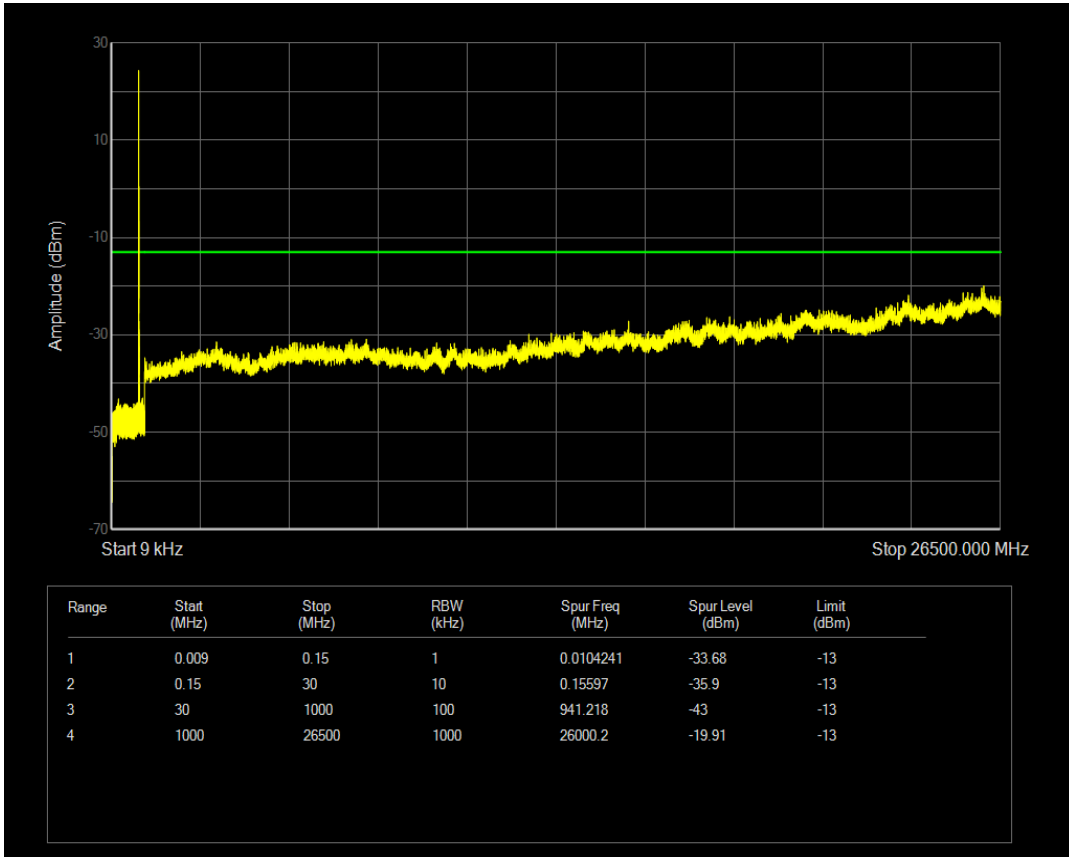

Band5 QPSK BW=5MHz Channel=20425 RB Size=1 Position=#0

Band5 QAM16 BW=3MHz Channel=20635 RB Size=15 Position=#0