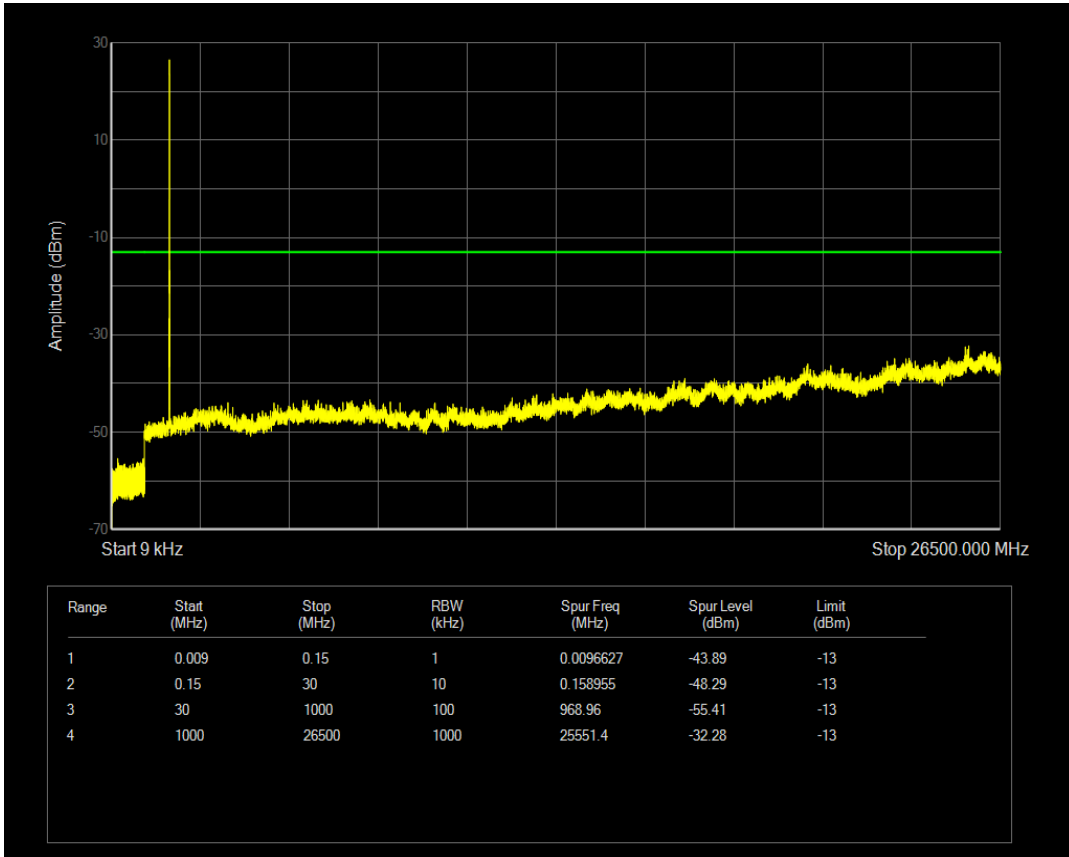

Band66 QPSK BW=5MHz Channel=132322 RB Size=1 Position=#0

Band66 QAM16 BW=5MHz Channel=131997 RB Size=25 Position=#0