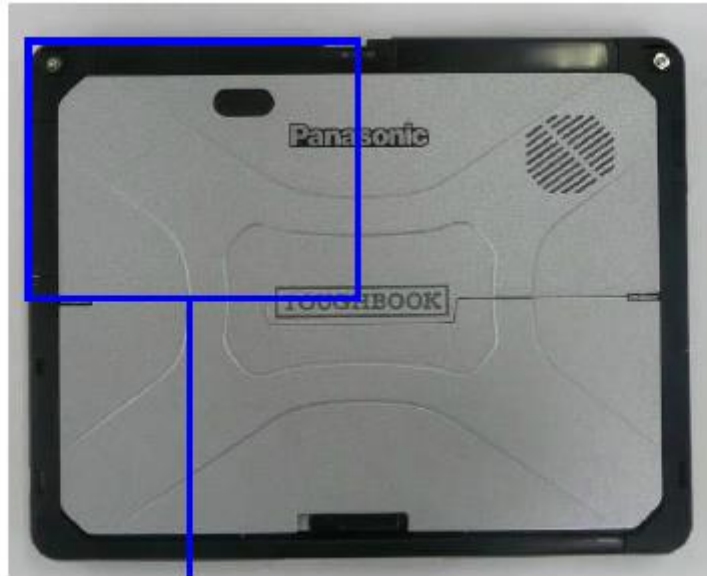

INTERNAL PHOTOGRAPHS

■ INTERNAL PHOTO

Open the bottom panel

WWAN module
FCC ID: ACJ9TGWW18A
IC: 216H-CFWW18A

■ INTERNAL PHOTO

Front view