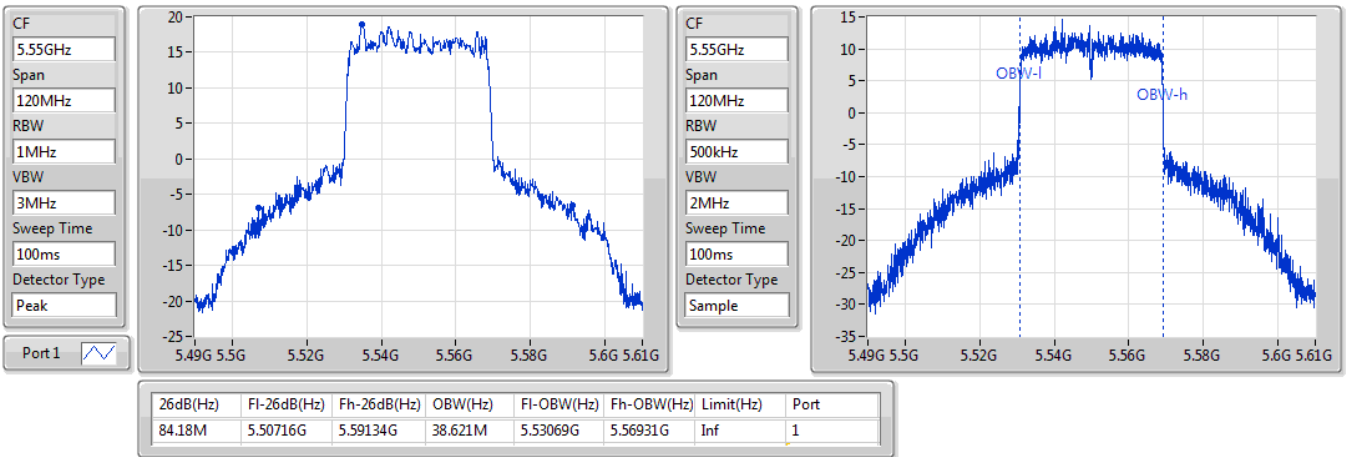

EBW

5510MHz

26/10/2019

802.11ax HEW40_Nss1,(MCS0)_1TX

EBW

5550MHz

26/10/2019

802.11ax HEW40_Nss1,(MCS0)_1TX