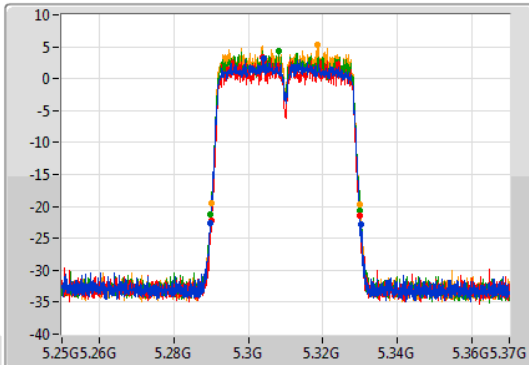

802.11ac VHT40-BF_Nss1,(MCS0)_4TX

EBW

5310MHz

01/11/2019

CF
5.31GHz
Span
120MHz
RBW
500kHz
VBW
2MHz
Sweep Time
100ms
Detector Type
Peak

CF
5.31GHz
Span
120MHz
RBW
500kHz
VBW
2MHz
Sweep Time
100ms
Detector Type
Sample