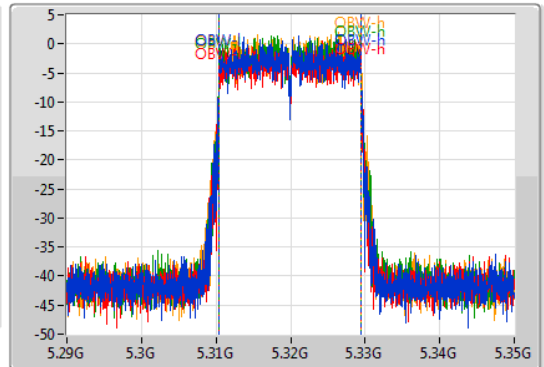

Port 1
Port 2
Port 3
Port 4

26dB(Hz)	Fl-26dB(Hz)	Fh-26dB(Hz)	OBW(Hz)	Fl-OBW(Hz)	Fh-OBW(Hz)	Limit(Hz)	Port
21.57M	5.30914G	5.33071G	18.951M	5.310465G	5.329415G	Inf	1
21.45M	5.30929G	5.33074G	18.951M	5.310465G	5.329415G	Inf	2
21.6M	5.30911G	5.33071G	18.981M	5.310435G	5.329415G	Inf	3
21.66M	5.3092G	5.33086G	18.981M	5.310465G	5.329445G	Inf	4