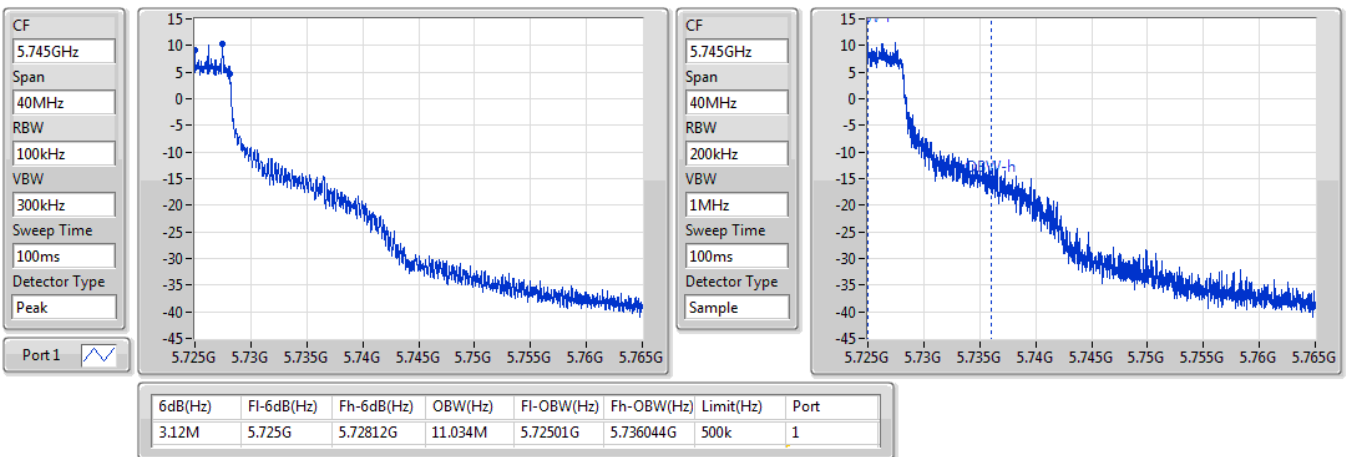

Port X-N dB = Port X 6dB down bandwidth for 5.725-5.85GHz band / 26dB down bandwidth for other band

Port X-OBW = Port X 99% occupied bandwidth;

802.11a_Nss1,(6Mbps)_1TX

EBW

5260MHz

26/10/2019

802.11a_Nss1,(6Mbps)_1TX

EBW

5300MHz

26/10/2019

802.11a_Nss1,(6Mbps)_1TX

EBW

5720MHz Straddle 5.47-5.725GHz

26/10/2019

802.11a_Nss1,(6Mbps)_1TX

EBW

5720MHz Straddle 5.725-5.85GHz

26/10/2019

802.11ac VHT20_Nss1,(MCS0)_1TX

EBW

5260MHz

26/10/2019

802.11ac VHT20_Nss1,(MCS0)_1TX