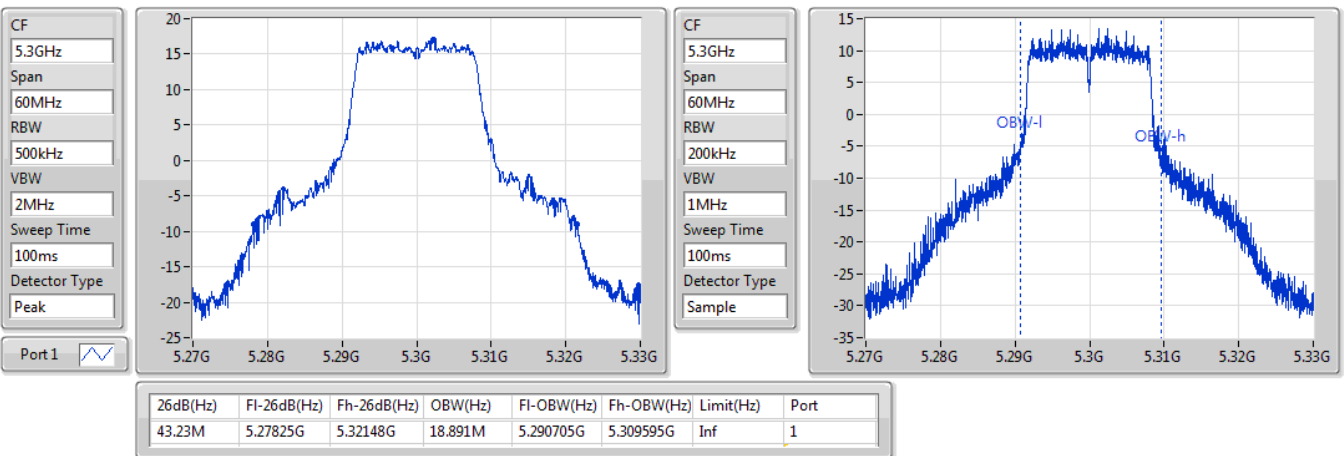

Port X-N dB = Port X 6dB down bandwidth for 5.725-5.85GHz band / 26dB down bandwidth for other band

Port X-OBW = Port X 99% occupied bandwidth;

802.11a_Nss1,(6Mbps)_1TX

EBW

5260MHz

26/10/2019

802.11a_Nss1,(6Mbps)_1TX

EBW

5300MHz

26/10/2019

802.11a_Nss1,(6Mbps)_1TX

EBW

5720MHz Straddle 5.47-5.725GHz

26/10/2019

802.11a_Nss1,(6Mbps)_1TX