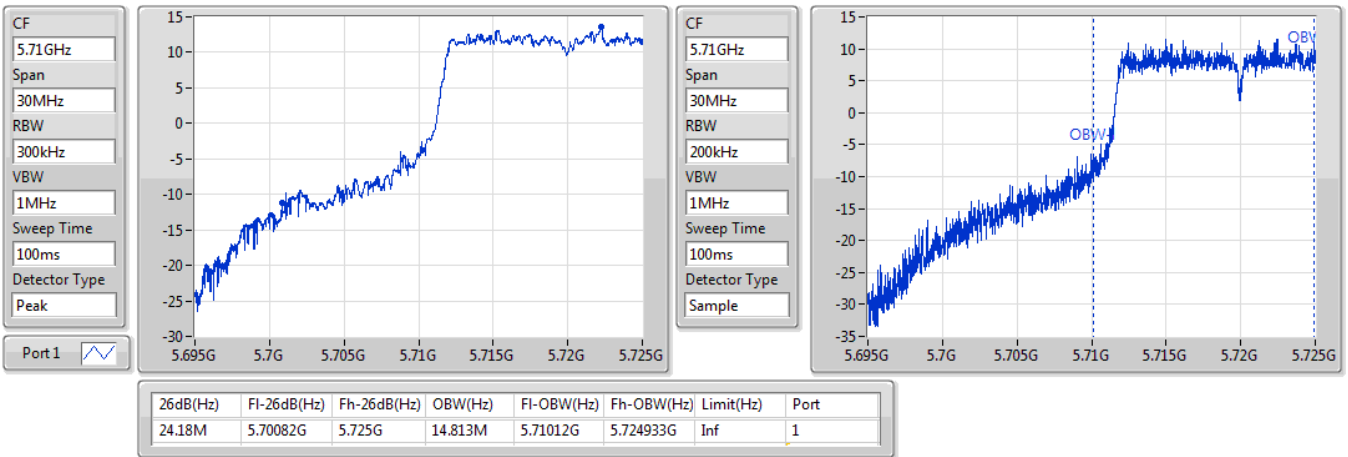

Port X-N dB = Port X 6dB down bandwidth for 5.725-5.85GHz band / 26dB down bandwidth for other band

Port X-OBW = Port X 99% occupied bandwidth;

802.11a_Nss1,(6Mbps)_1TX

EBW

5260MHz

26/10/2019

802.11a_Nss1,(6Mbps)_1TX

EBW

5300MHz

26/10/2019

802.11a_Nss1,(6Mbps)_1TX

EBW

5720MHz Straddle 5.47-5.725GHz

26/10/2019

802.11a_Nss1,(6Mbps)_1TX

EBW

5720MHz Straddle 5.725-5.85GHz

26/10/2019

802.11ac VHT20_Nss1,(MCS0)_1TX

EBW

5260MHz

26/10/2019

802.11ac VHT20_Nss1,(MCS0)_1TX