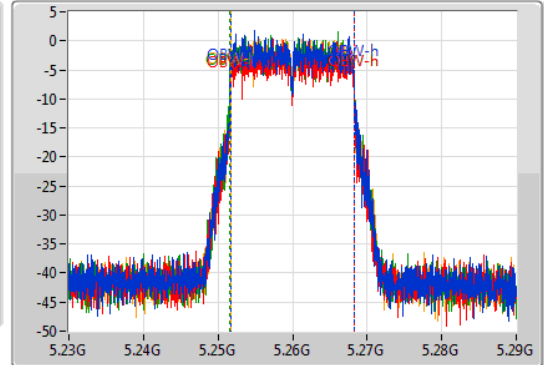

802.11a_Nss1,(6Mbps)_4TX

EBW

5260MHz

28/10/2019

CF
5.26GHz
Span
60MHz
RBW
300kHz
VBW
1MHz
Sweep Time
100ms
Detector Type
Peak

CF
5.26GHz
Span
60MHz
RBW
200kHz
VBW
1MHz
Sweep Time
100ms
Detector Type
Sample

Port 1
Port 2
Port 3
Port 4

26dB(Hz)	FI-26dB(Hz)	Fh-26dB(Hz)	OBW(Hz)	FI-OBW(Hz)	Fh-OBW(Hz)	Limit(Hz)	Port
21.39M	5.24932G	5.27071G	16.552M	5.251664G	5.268216G	Inf	1
21.6M	5.24917G	5.27077G	16.522M	5.251694G	5.268216G	Inf	2
21.63M	5.2492G	5.27083G	16.612M	5.251634G	5.268246G	Inf	3
21.51M	5.24926G	5.27077G	16.522M	5.251694G	5.268216G	Inf	4

802.11a_Nss1,(6Mbps)_4TX

EBW

5300MHz

28/10/2019

CF
5.3GHz
Span
60MHz
RBW
300kHz
VBW
1MHz
Sweep Time
100ms
Detector Type
Peak

CF
5.3GHz
Span
60MHz
RBW
200kHz
VBW
1MHz
Sweep Time
100ms
Detector Type
Sample

Port 1
Port 2
Port 3
Port 4

26dB(Hz)	FI-26dB(Hz)	Fh-26dB(Hz)	OBW(Hz)	FI-OBW(Hz)	Fh-OBW(Hz)	Limit(Hz)	Port
21.36M	5.28932G	5.31068G	16.582M	5.291634G	5.308216G	Inf	1
21.57M	5.28917G	5.31074G	16.582M	5.291664G	5.308246G	Inf	2
21.72M	5.28905G	5.31077G	16.582M	5.291634G	5.308216G	Inf	3
21.63M	5.28917G	5.3108G	16.582M	5.291634G	5.308216G	Inf	4