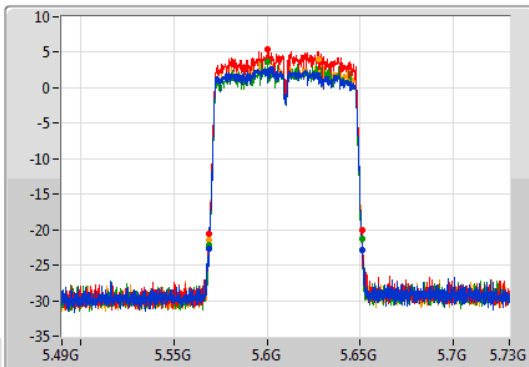

802.11ac VHT80-BF_Nss1,(MCS0)_4TX

EBW

5610MHz

01/11/2019

CF
5.61GHz
Span
240MHz
RBW
1MHz
VBW
3MHz
Sweep Time
100ms
Detector Type
Peak

CF
5.61GHz
Span
240MHz
RBW
1MHz
VBW
3MHz
Sweep Time
100ms
Detector Type
Sample