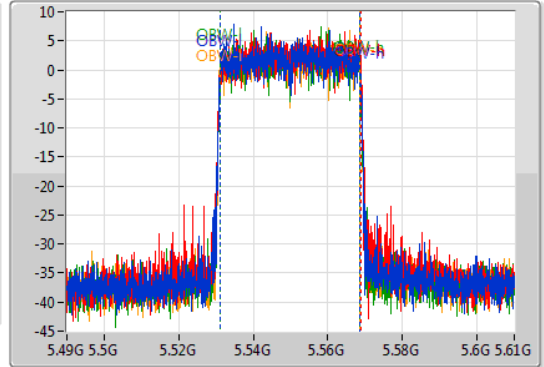

802.11ax HEW40_Nss1,(MCS0)_4TX

EBW

5550MHz

28/10/2019

CF: 5.55GHz
 Span: 120MHz
 RBW: 500kHz
 VBW: 2MHz
 Sweep Time: 100ms
 Detector Type: Peak

CF: 5.55GHz
 Span: 120MHz
 RBW: 500kHz
 VBW: 2MHz
 Sweep Time: 100ms
 Detector Type: Sample