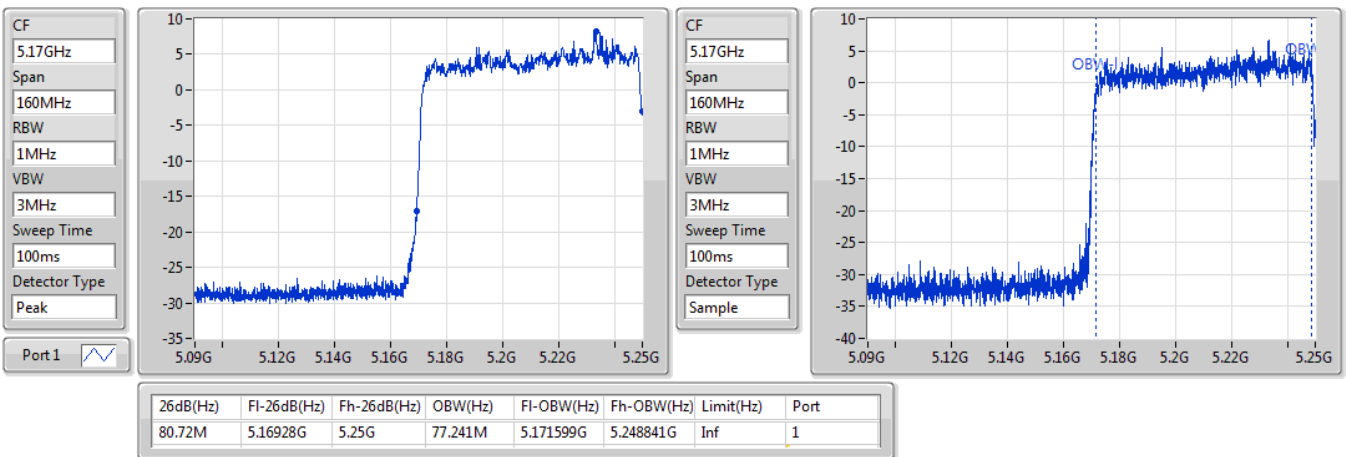

EBW

5690MHz Straddle 5.47-5.725GHz

26/10/2019

802.11ax HEW80_Nss1,(MCS0)_1TX

EBW

5690MHz Straddle 5.725-5.85GHz

26/10/2019

802.11ax HEW160_Nss1,(MCS0)_1TX

EBW

5250MHz Straddle 5.15-5.25GHz

26/10/2019

802.11ax HEW160_Nss1,(MCS0)_1TX

EBW

5250MHz Straddle 5.25-5.35GHz

26/10/2019

802.11ax HEW160_Nss1,(MCS0)_1TX