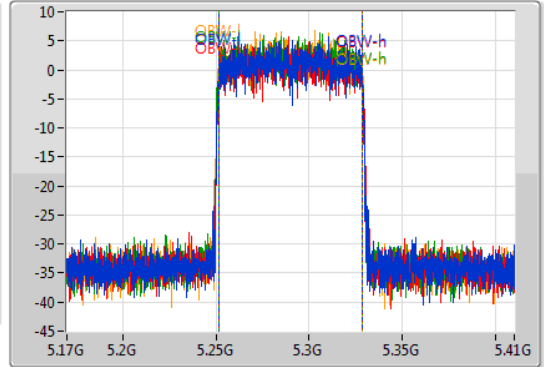

802.11ax HEW80_Nss1,(MCS0)_4TX

EBW

5290MHz

28/10/2019

CF
5.29GHz
Span
240MHz
RBW
1MHz
VBW
3MHz
Sweep Time
100ms
Detector Type
Peak

CF
5.29GHz
Span
240MHz
RBW
1MHz
VBW
3MHz
Sweep Time
100ms
Detector Type
Sample