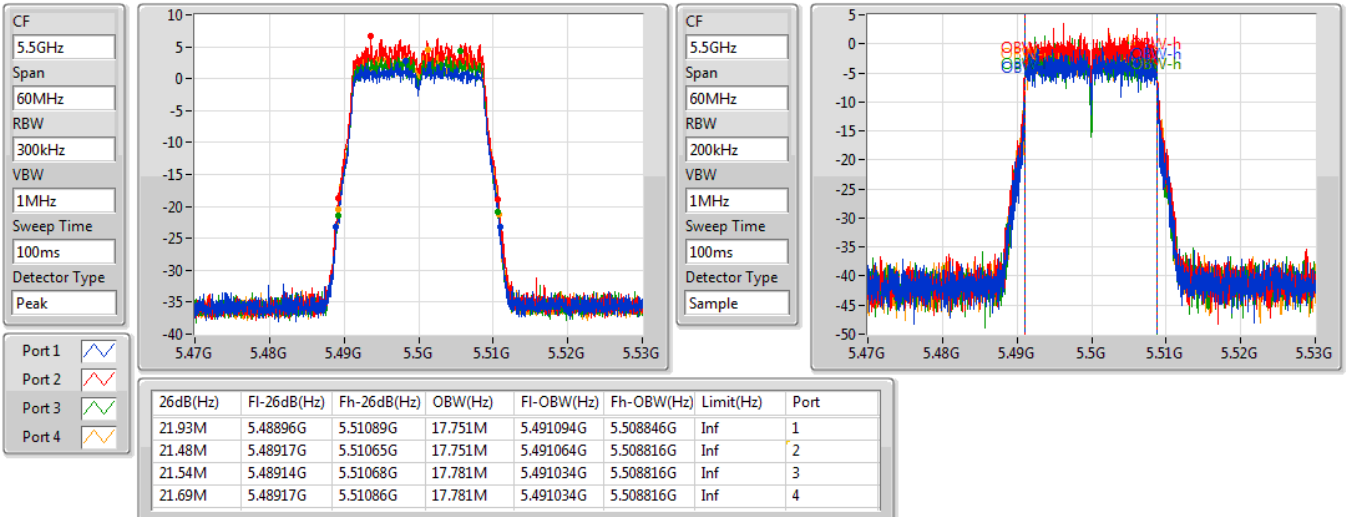

802.11ac VHT20-BF_Nss1,(MCS0)_4TX

EBW

5500MHz

01/11/2019