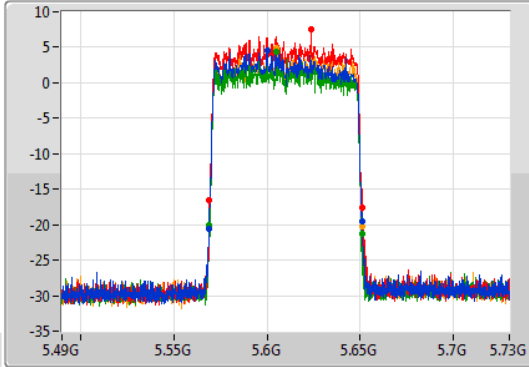

802.11ax HEW80-BF_Nss1,(MCS0)_4TX

EBW

5610MHz

01/11/2019

CF
5.61GHz
Span
240MHz
RBW
1MHz
VBW
3MHz
Sweep Time
100ms
Detector Type
Peak

CF
5.61GHz
Span
240MHz
RBW
1MHz
VBW
3MHz
Sweep Time
100ms
Detector Type
Sample