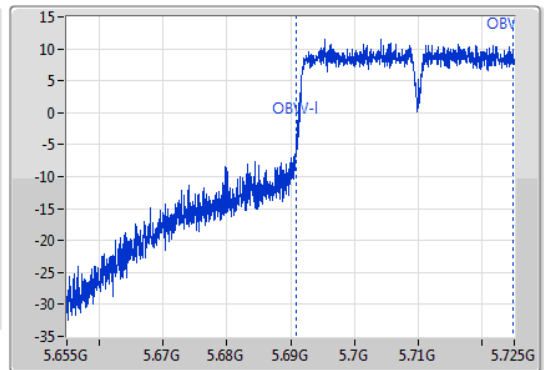

802.11ac VHT40_Nss1,(MCS0)_1TX

EBW

5710MHz Straddle 5.47-5.725GHz

26/10/2019

CF: 5.69GHz
 Span: 70MHz
 RBW: 1MHz
 VBW: 3MHz
 Sweep Time: 100ms
 Detector Type: Peak
 Port 1

CF: 5.69GHz
 Span: 70MHz
 RBW: 500kHz
 VBW: 2MHz
 Sweep Time: 100ms
 Detector Type: Sample