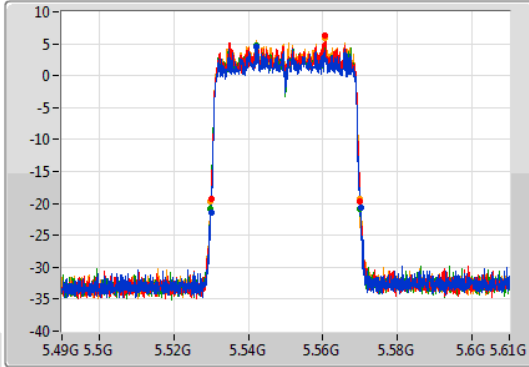

802.11ax HEW40-BF_Nss1,(MCS0)_4TX

EBW

5550MHz

01/11/2019

CF: 5.55GHz
Span: 120MHz
RBW: 500kHz
VBW: 2MHz
Sweep Time: 100ms
Detector Type: Peak

CF: 5.55GHz
Span: 120MHz
RBW: 500kHz
VBW: 2MHz
Sweep Time: 100ms
Detector Type: Sample