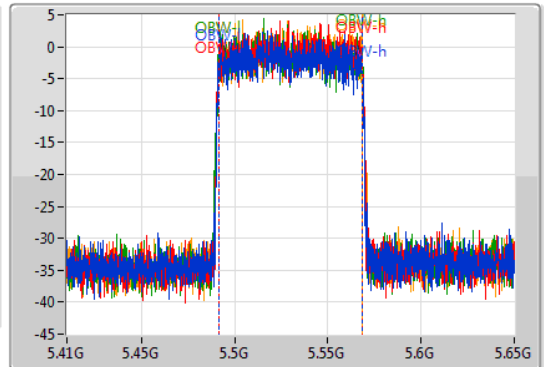

802.11ax HEW80-BF_Nss1,(MCS0)_4TX

EBW

5530MHz

01/11/2019

CF
5.53GHz
Span
240MHz
RBW
1MHz
VBW
3MHz
Sweep Time
100ms
Detector Type
Peak

CF
5.53GHz
Span
240MHz
RBW
1MHz
VBW
3MHz
Sweep Time
100ms
Detector Type
Sample