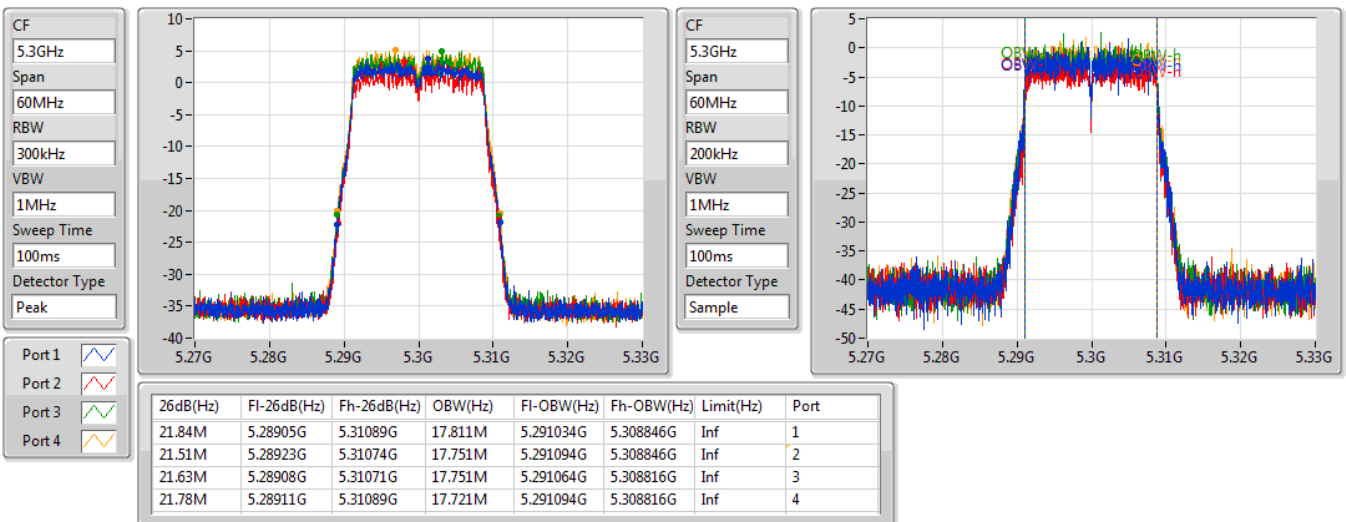

802.11ac VHT20-BF_Nss1,(MCS0)_4TX

EBW

5300MHz

01/11/2019