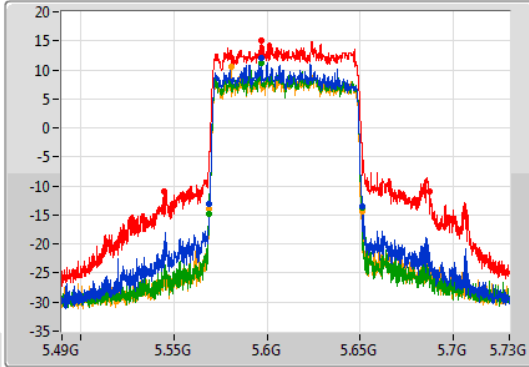

802.11ax HEW80_Nss1,(MCS0)_4TX

EBW

5610MHz

28/10/2019

CF
5.61GHz
Span
240MHz
RBW
2MHz
VBW
10MHz
Sweep Time
100ms
Detector Type
Peak

CF
5.61GHz
Span
240MHz
RBW
1MHz
VBW
3MHz
Sweep Time
100ms
Detector Type
Sample