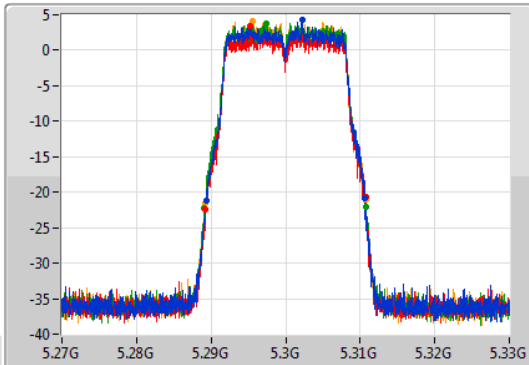

802.11a_Nss1,(6Mbps)_4TX

EBW

5300MHz

28/10/2019

CF
5.3GHz
Span
60MHz
RBW
300kHz
VBW
1MHz
Sweep Time
100ms
Detector Type
Peak

CF
5.3GHz
Span
60MHz
RBW
200kHz
VBW
1MHz
Sweep Time
100ms
Detector Type
Sample