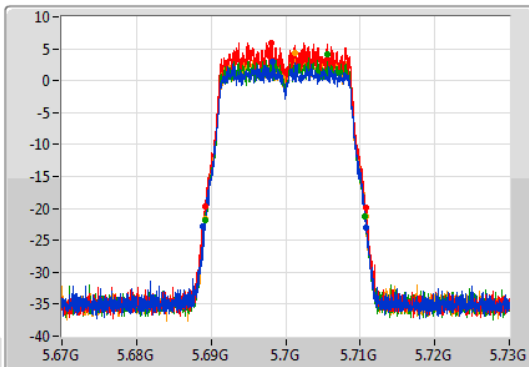

802.11ac VHT20-BF_Nss1,(MCS0)_4TX

EBW

5700MHz

01/11/2019

CF: 5.7GHz
Span: 60MHz
RBW: 300kHz
VBW: 1MHz
Sweep Time: 100ms
Detector Type: Peak

CF: 5.7GHz
Span: 60MHz
RBW: 200kHz
VBW: 1MHz
Sweep Time: 100ms
Detector Type: Sample