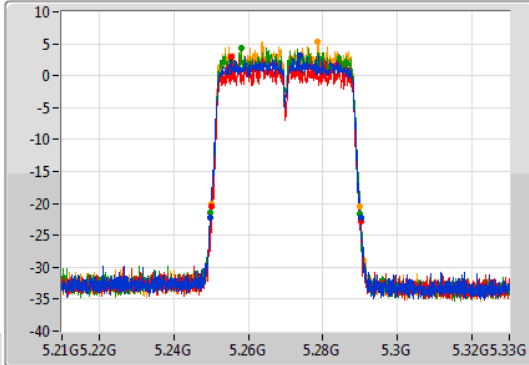

802.11ac VHT40-BF_Nss1,(MCS0)_4TX

EBW

5270MHz

01/11/2019

CF
5.27GHz
Span
120MHz
RBW
500kHz
VBW
2MHz
Sweep Time
100ms
Detector Type
Peak

CF
5.27GHz
Span
120MHz
RBW
500kHz
VBW
2MHz
Sweep Time
100ms
Detector Type
Sample