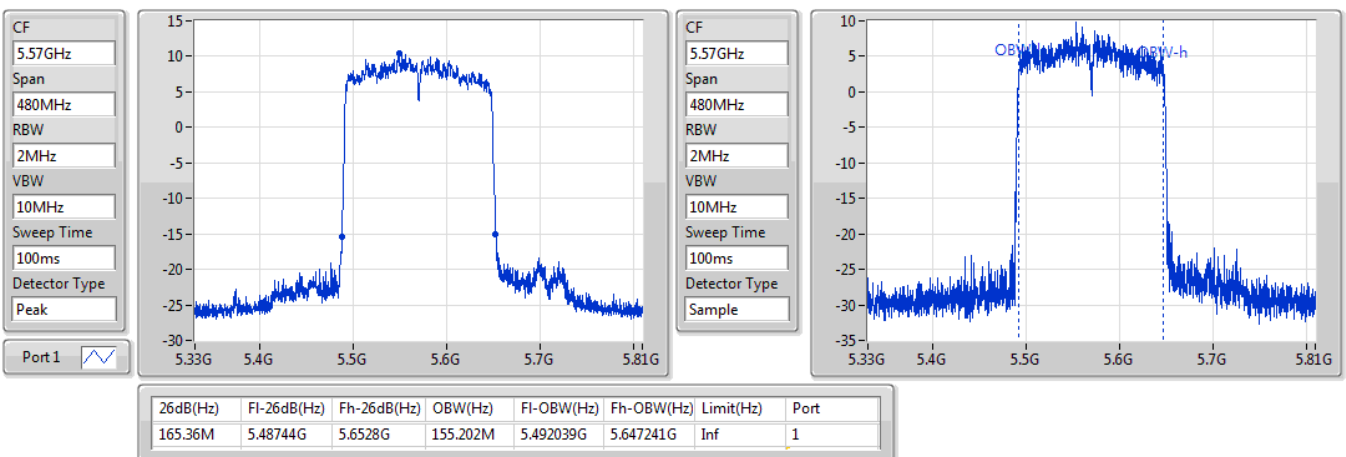

5570MHz

27/10/2019