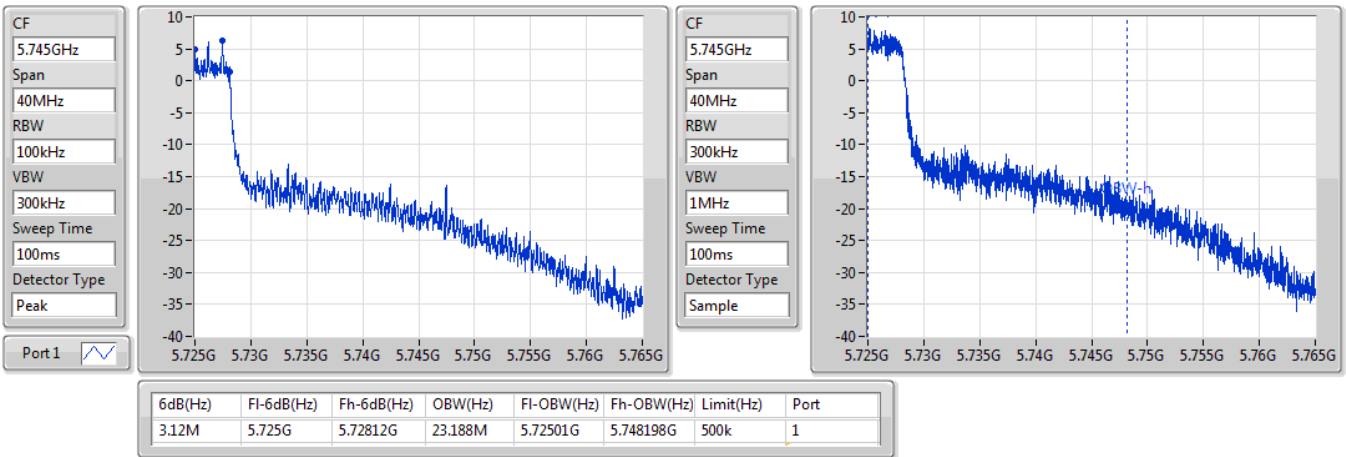

802.11ac VHT40_Nss1,(MCS0)_1TX
5710MHz Straddle 5.725-5.85GHz

EBW

26/10/2019