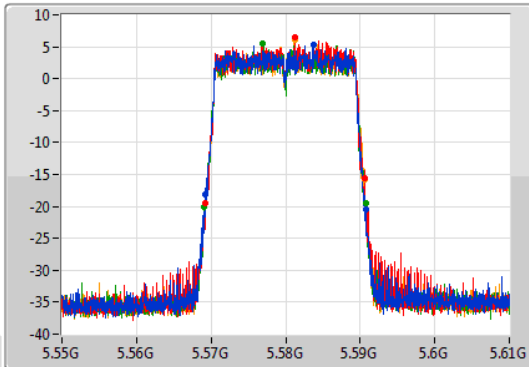

802.11ax HEW20_Nss1,(MCS0)_4TX

EBW

5580MHz

28/10/2019

CF
5.58GHz
Span
60MHz
RBW
300kHz
VBW
1MHz
Sweep Time
100ms
Detector Type
Peak

CF
5.58GHz
Span
60MHz
RBW
200kHz
VBW
1MHz
Sweep Time
100ms
Detector Type
Sample