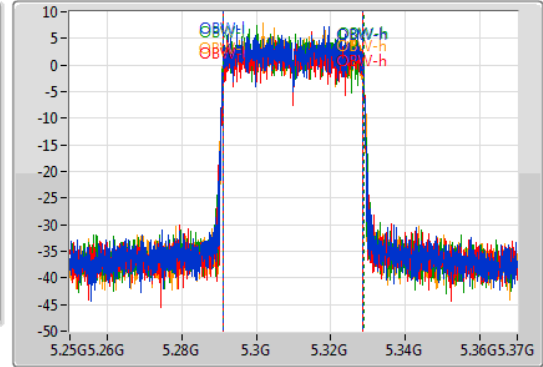

802.11ax HEW40_Nss1,(MCS0)_4TX

EBW

5310MHz

28/10/2019

CF
5.31GHz
Span
120MHz
RBW
500kHz
VBW
2MHz
Sweep Time
100ms
Detector Type
Peak

CF
5.31GHz
Span
120MHz
RBW
500kHz
VBW
2MHz
Sweep Time
100ms
Detector Type
Sample