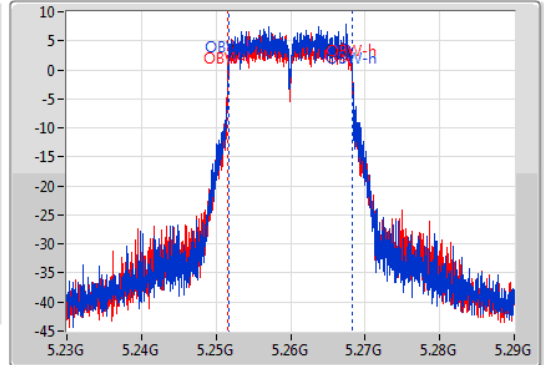

26dB(Hz)	Fl-26dB(Hz)	Fh-26dB(Hz)	OBW(Hz)	Fl-OBW(Hz)	Fh-OBW(Hz)	Limit(Hz)	Port
21.45M	5.24929G	5.27074G	16.612M	5.251664G	5.268276G	Inf	1
22.14M	5.2489G	5.27104G	16.642M	5.251604G	5.268246G	Inf	2

802.11a_Nss1,(6Mbps)_2TX

EBW

5300MHz

27/10/2019

CF
5.3GHz
Span
60MHz
RBW
300kHz
VBW
1MHz
Sweep Time
100ms
Detector Type
Peak