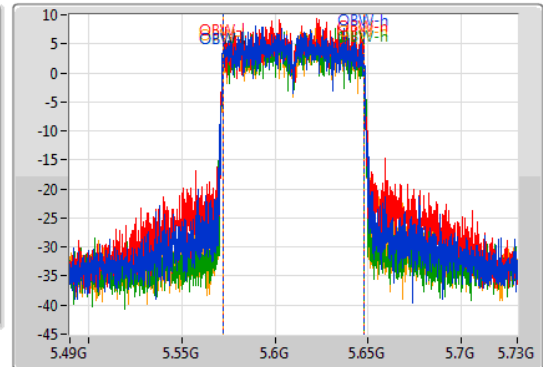

802.11ac VHT80_Nss1,(MCS0)_4TX

EBW

5610MHz

30/10/2019

CF
5.61GHz
Span
240MHz
RBW
2MHz
VBW
10MHz
Sweep Time
100ms
Detector Type
Peak

CF
5.61GHz
Span
240MHz
RBW
1MHz
VBW
3MHz
Sweep Time
100ms
Detector Type
Sample