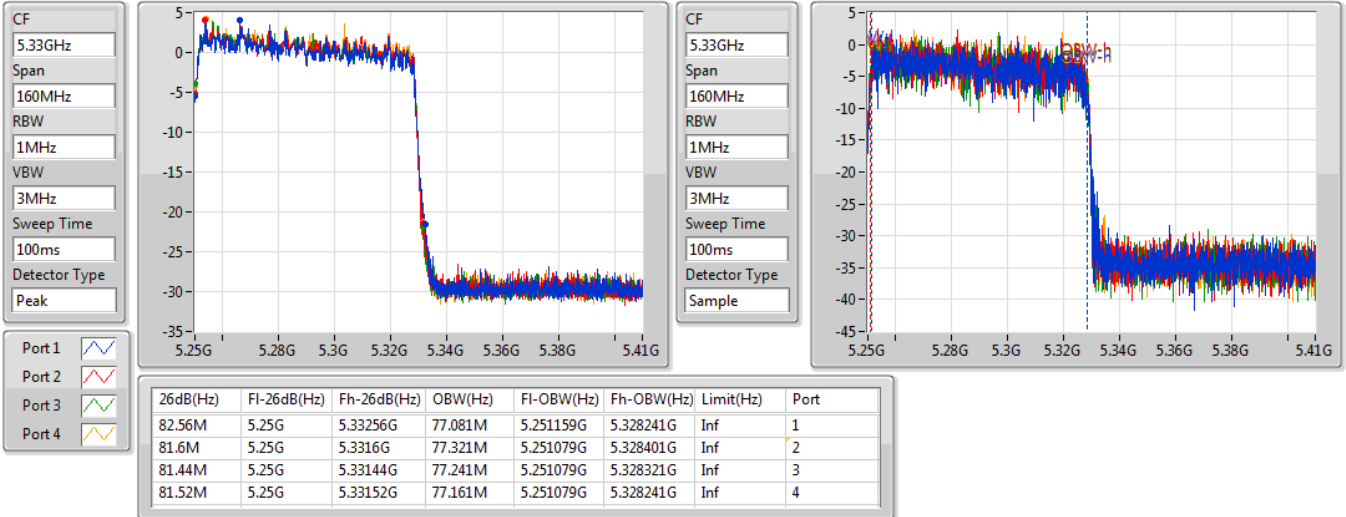

802.11ax HEW160_Nss1,(MCS0)_4TX

EBW

5250MHz Straddle 5.25-5.35GHz

28/10/2019

802.11ax HEW160_Nss1,(MCS0)_4TX

EBW

5570MHz

28/10/2019