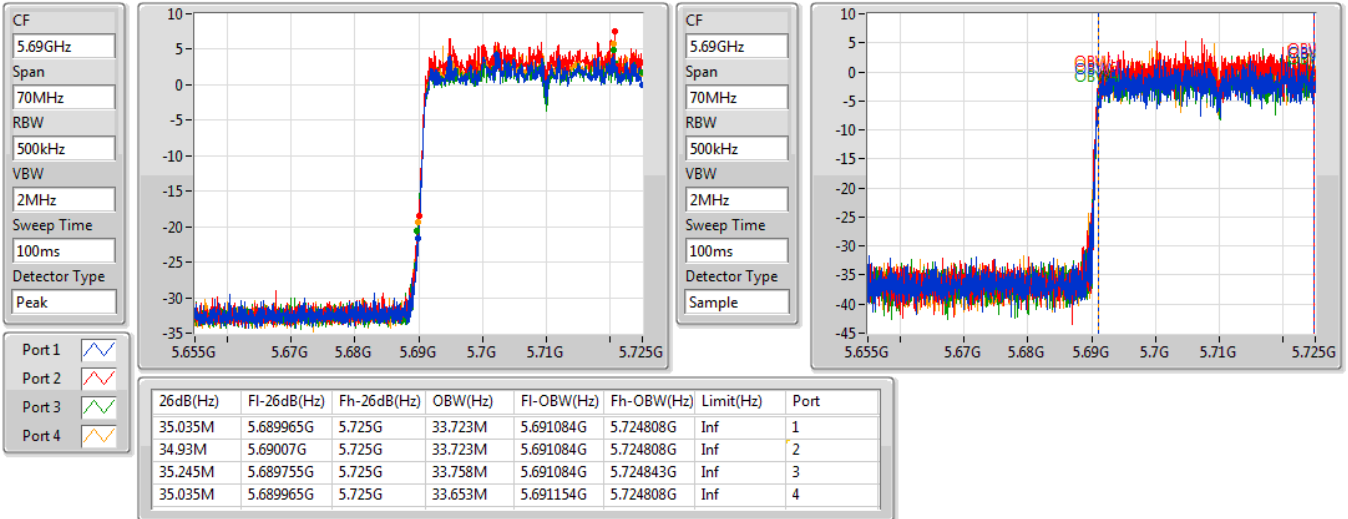

802.11ax HEW40-BF_Nss1,(MCS0)_4TX

EBW

5710MHz Straddle 5.47-5.725GHz

01/11/2019