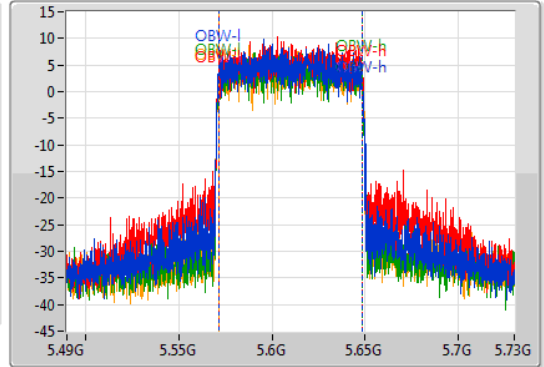

802.11ax HEW80_Nss1,(MCS0)_4TX

EBW

5610MHz

28/10/2019

CF
5.61GHz
Span
240MHz
RBW
2MHz
VBW
10MHz
Sweep Time
100ms
Detector Type
Peak

CF
5.61GHz
Span
240MHz
RBW
1MHz
VBW
3MHz
Sweep Time
100ms
Detector Type
Sample