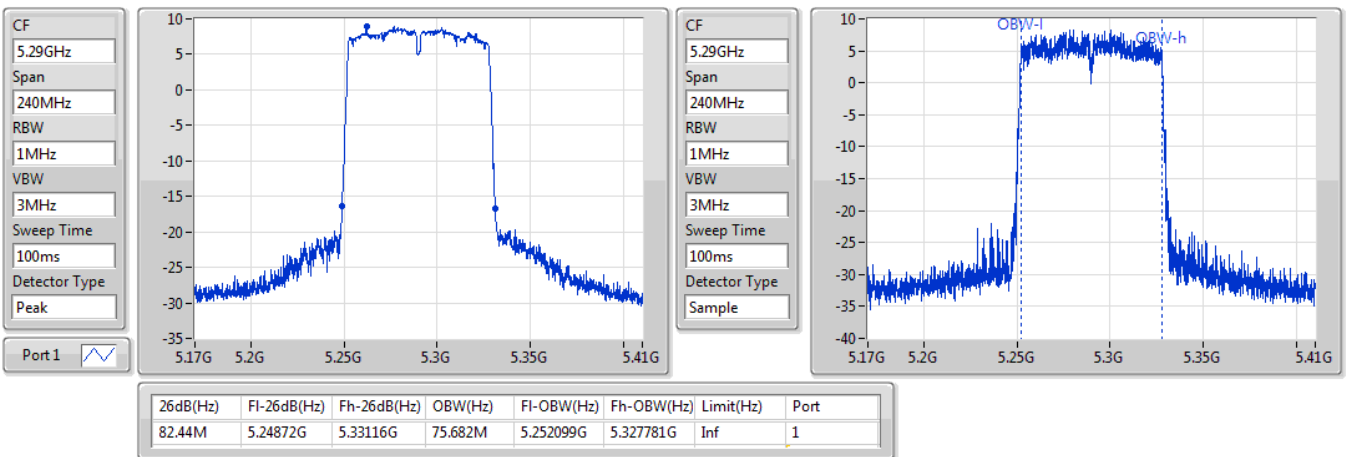

802.11ac VHT80_Nss1,(MCS0)_1TX
5290MHz

EBW

26/10/2019