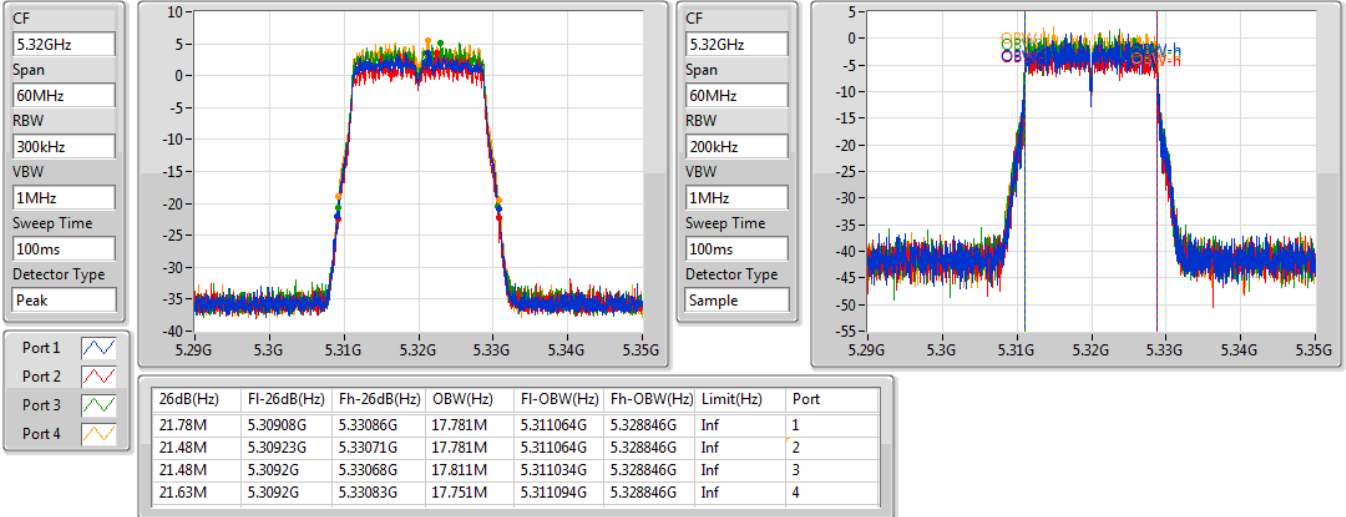

802.11ac VHT20-BF_Nss1,(MCS0)_4TX

EBW

5320MHz

01/11/2019