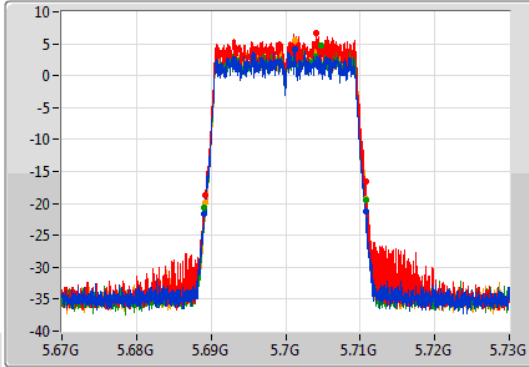

802.11ax HEW20-BF_Nss1,(MCS0)_4TX

EBW

5700MHz

01/11/2019

CF
5.7GHz

Span
60MHz

RBW
300kHz

VBW
1MHz

Sweep Time
100ms

Detector Type
Peak

CF
5.7GHz

Span
60MHz

RBW
200kHz

VBW
1MHz

Sweep Time
100ms

Detector Type
Sample