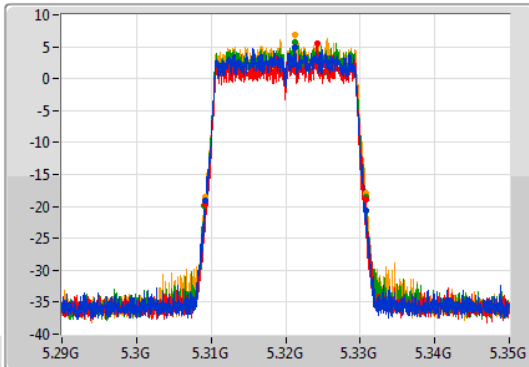

802.11ax HEW20-BF_Nss1,(MCS0)_4TX

EBW

5320MHz

01/11/2019

CF
5.32GHz
Span
60MHz
RBW
300kHz
VBW
1MHz
Sweep Time
100ms
Detector Type
Peak

CF
5.32GHz
Span
60MHz
RBW
200kHz
VBW
1MHz
Sweep Time
100ms
Detector Type
Sample