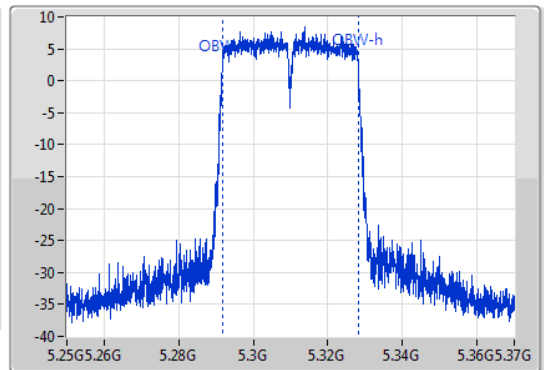

802.11ac VHT40_Nss1,(MCS0)_1TX

EBW

5310MHz

26/10/2019

CF
5.31GHz
Span
120MHz
RBW
500kHz
VBW
2MHz
Sweep Time
100ms
Detector Type
Peak
Port 1

CF
5.31GHz
Span
120MHz
RBW
500kHz
VBW
2MHz
Sweep Time
100ms
Detector Type
Sample