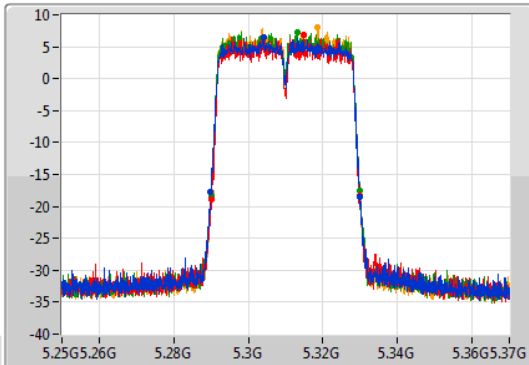

802.11ac VHT40_Nss1,(MCS0)_4TX

EBW

5310MHz

30/10/2019

CF
5.31GHz
Span
120MHz
RBW
500kHz
VBW
2MHz
Sweep Time
100ms
Detector Type
Peak

CF
5.31GHz
Span
120MHz
RBW
500kHz
VBW
2MHz
Sweep Time
100ms
Detector Type
Sample