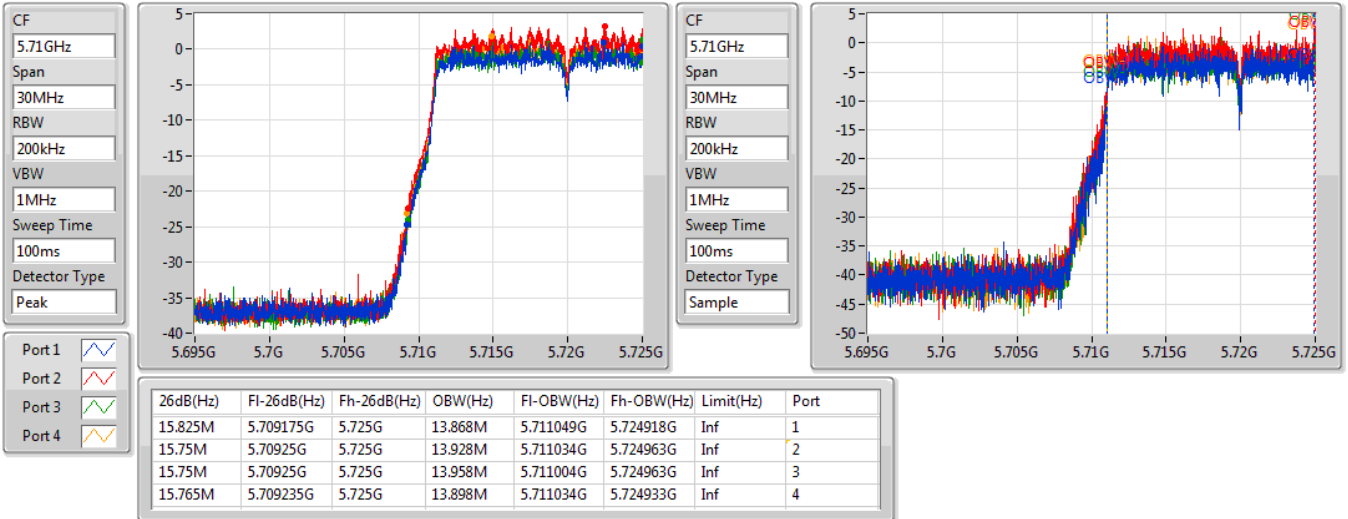

802.11ac VHT20-BF_Nss1,(MCS0)_4TX

EBW

5720MHz Straddle 5.47-5.725GHz

01/11/2019