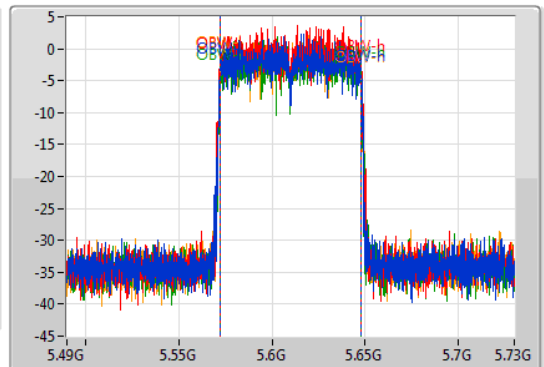

802.11ac VHT80-BF_Nss1,(MCS0)_4TX

EBW

5610MHz

01/11/2019

CF
5.61GHz
Span
240MHz
RBW
1MHz
VBW
3MHz
Sweep Time
100ms
Detector Type
Peak

CF
5.61GHz
Span
240MHz
RBW
1MHz
VBW
3MHz
Sweep Time
100ms
Detector Type
Sample