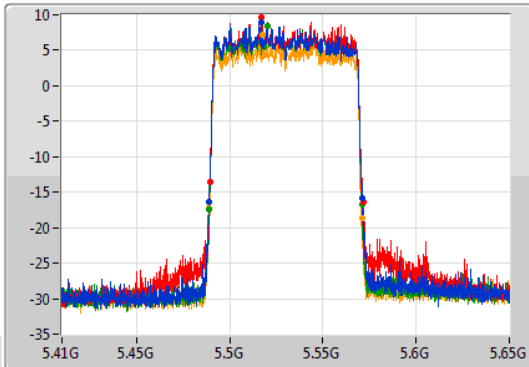

802.11ax HEW80_Nss1,(MCS0)_4TX

EBW

5530MHz

28/10/2019

CF
5.53GHz
Span
240MHz
RBW
1MHz
VBW
3MHz
Sweep Time
100ms
Detector Type
Peak

CF
5.53GHz
Span
240MHz
RBW
1MHz
VBW
3MHz
Sweep Time
100ms
Detector Type
Sample