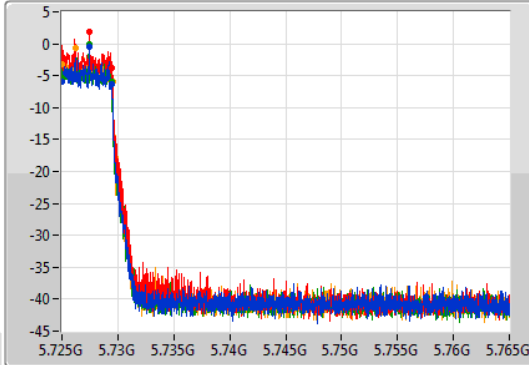

802.11ax HEW20-BF_Nss1,(MCS0)_4TX

EBW

5720MHz Straddle 5.725-5.85GHz

01/11/2019

CF
5.745GHz
Span
40MHz
RBW
100kHz
VBW
300kHz
Sweep Time
100ms
Detector Type
Peak

CF
5.745GHz
Span
40MHz
RBW
50kHz
VBW
200kHz
Sweep Time
100ms
Detector Type
Sample