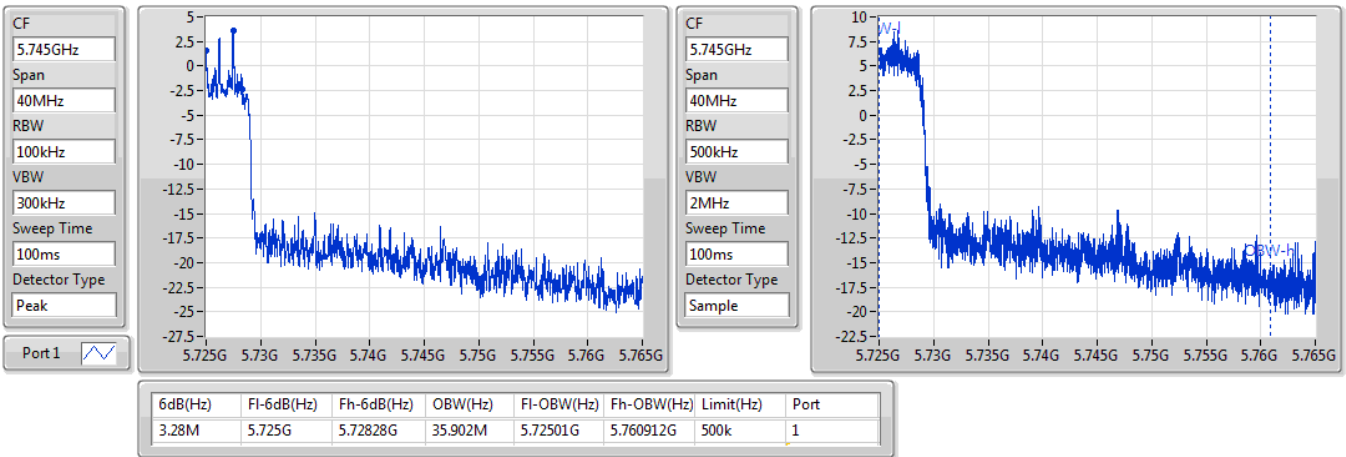

EBW

5690MHz Straddle 5.47-5.725GHz

26/10/2019

802.11ax HEW80_Nss1,(MCS0)_1TX

EBW

5690MHz Straddle 5.725-5.85GHz

26/10/2019

802.11ax HEW160_Nss1,(MCS0)_1TX

EBW

5250MHz Straddle 5.15-5.25GHz

26/10/2019

802.11ax HEW160_Nss1,(MCS0)_1TX

EBW

5250MHz Straddle 5.25-5.35GHz

26/10/2019

802.11ax HEW160_Nss1,(MCS0)_1TX