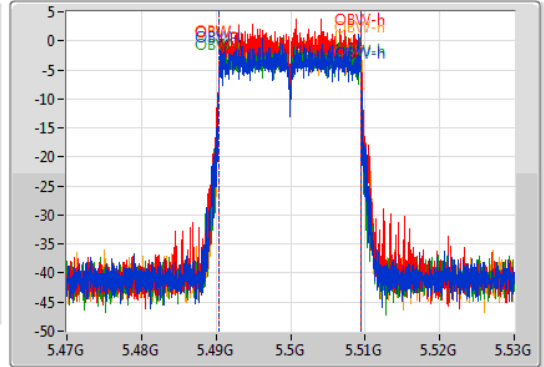

Port 1: [Waveform icon]
 Port 2: [Waveform icon]
 Port 3: [Waveform icon]
 Port 4: [Waveform icon]

26dB(Hz)	Fl-26dB(Hz)	Fh-26dB(Hz)	OBW(Hz)	Fl-OBW(Hz)	Fh-OBW(Hz)	Limit(Hz)	Port
21.69M	5.48911G	5.5108G	18.981M	5.490435G	5.509415G	Inf	1
21.6M	5.48917G	5.51077G	18.951M	5.490465G	5.509415G	Inf	2
21.84M	5.48905G	5.51089G	18.981M	5.490435G	5.509415G	Inf	3
21.63M	5.4892G	5.51083G	19.04M	5.490465G	5.509505G	Inf	4