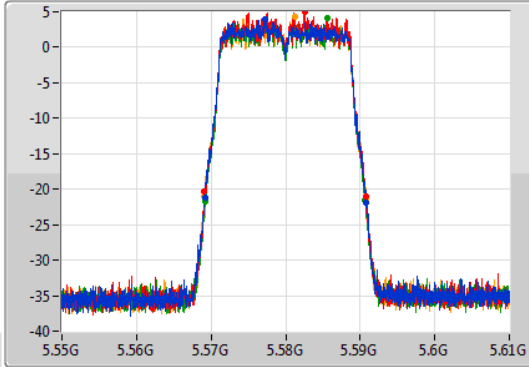

802.11ac VHT20_Nss1,(MCS0)_4TX

EBW

5580MHz

30/10/2019

CF
5.58GHz
Span
60MHz
RBW
300kHz
VBW
1MHz
Sweep Time
100ms
Detector Type
Peak

CF
5.58GHz
Span
60MHz
RBW
200kHz
VBW
1MHz
Sweep Time
100ms
Detector Type
Sample