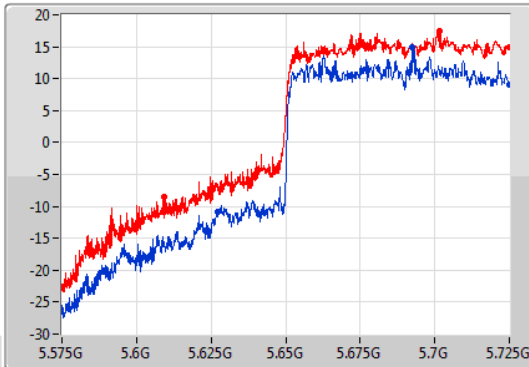

CF
5.65GHz
Span
150MHz
RBW
1MHz
VBW
3MHz
Sweep Time
100ms
Detector Type
Sample