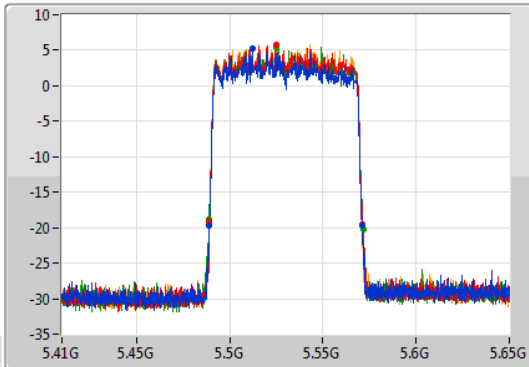

802.11ax HEW80-BF_Nss1,(MCS0)_4TX

EBW

5530MHz

01/11/2019

CF
5.53GHz
Span
240MHz
RBW
1MHz
VBW
3MHz
Sweep Time
100ms
Detector Type
Peak

CF
5.53GHz
Span
240MHz
RBW
1MHz
VBW
3MHz
Sweep Time
100ms
Detector Type
Sample