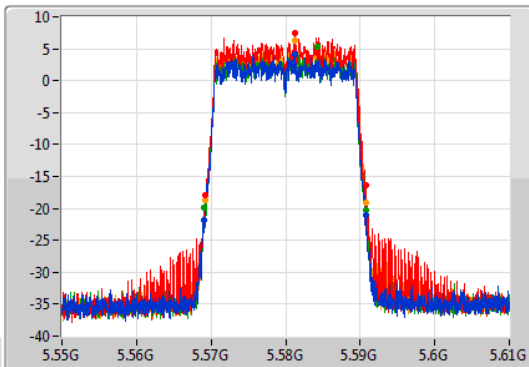

802.11ax HEW20-BF_Nss1,(MCS0)_4TX

EBW

5580MHz

01/11/2019

CF: 5.58GHz
Span: 60MHz
RBW: 300kHz
VBW: 1MHz
Sweep Time: 100ms
Detector Type: Peak

CF: 5.58GHz
Span: 60MHz
RBW: 200kHz
VBW: 1MHz
Sweep Time: 100ms
Detector Type: Sample