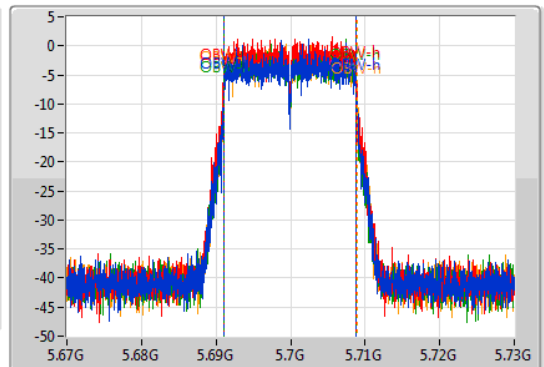

Port 1: [Waveform icon]
 Port 2: [Waveform icon]
 Port 3: [Waveform icon]
 Port 4: [Waveform icon]

26dB(Hz)	Fl-26dB(Hz)	Fh-26dB(Hz)	OBW(Hz)	Fl-OBW(Hz)	Fh-OBW(Hz)	Limit(Hz)	Port
21.96M	5.6889G	5.71086G	17.781M	5.691034G	5.708816G	Inf	1
21.6M	5.68917G	5.71077G	17.781M	5.691034G	5.708816G	Inf	2
21.51M	5.68917G	5.71068G	17.781M	5.691064G	5.708846G	Inf	3
21.66M	5.68914G	5.7108G	17.781M	5.691094G	5.708876G	Inf	4