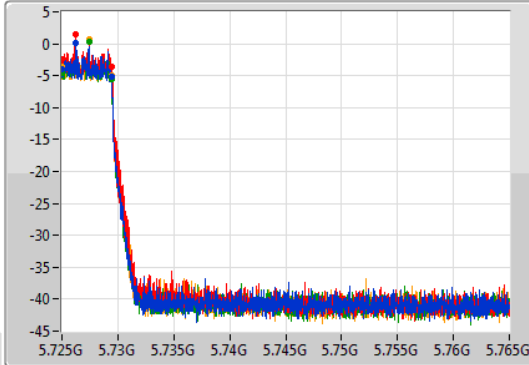

802.11ax HEW20_Nss1,(MCS0)_4TX

EBW

5720MHz Straddle 5.725-5.85GHz

28/10/2019

CF
5.745GHz
Span
40MHz
RBW
100kHz
VBW
300kHz
Sweep Time
100ms
Detector Type
Peak

CF
5.745GHz
Span
40MHz
RBW
50kHz
VBW
200kHz
Sweep Time
100ms
Detector Type
Sample