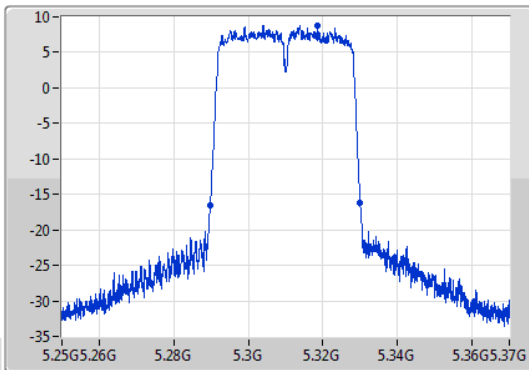

CF
5.31GHz
Span
120MHz
RBW
500kHz
VBW
2MHz
Sweep Time
100ms
Detector Type
Sample