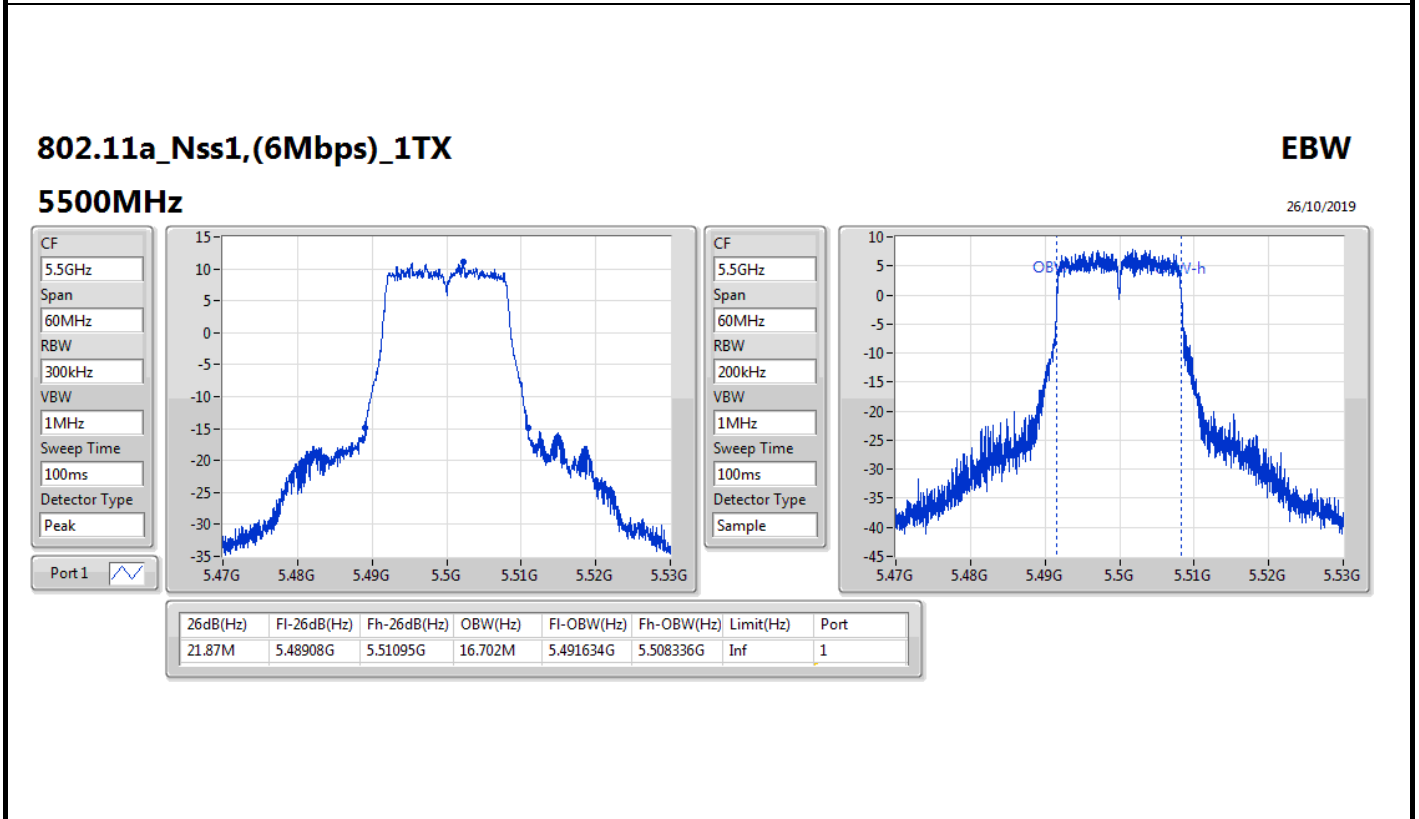

Port X-N dB = Port X 6dB down bandwidth for 5.725-5.85GHz band / 26dB down bandwidth for other band

Port X-OBW = Port X 99% occupied bandwidth;

802.11a_Nss1,(6Mbps)_1TX

EBW

5260MHz

26/10/2019

802.11a_Nss1,(6Mbps)_1TX

EBW

5300MHz

26/10/2019

802.11a_Nss1,(6Mbps)_1TX

EBW

5720MHz Straddle 5.47-5.725GHz

26/10/2019

802.11a_Nss1,(6Mbps)_1TX