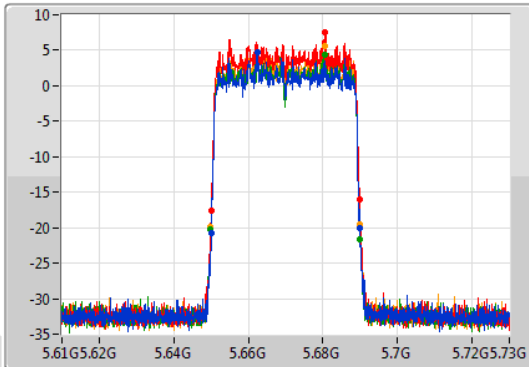

802.11ax HEW40-BF_Nss1,(MCS0)_4TX

EBW

5670MHz

01/11/2019

CF: 5.67GHz
Span: 120MHz
RBW: 500kHz
VBW: 2MHz
Sweep Time: 100ms
Detector Type: Peak

CF: 5.67GHz
Span: 120MHz
RBW: 500kHz
VBW: 2MHz
Sweep Time: 100ms
Detector Type: Sample