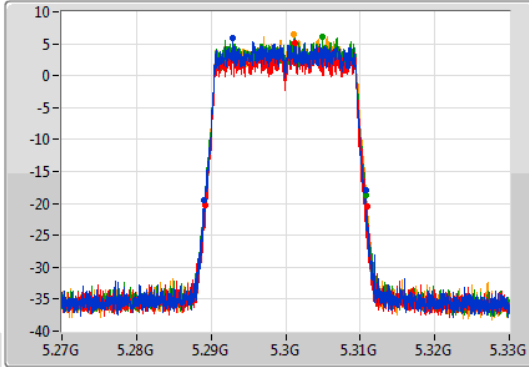

802.11ax HEW20_Nss1,(MCS0)_4TX

EBW

5300MHz

28/10/2019

CF
5.3GHz
Span
60MHz
RBW
300kHz
VBW
1MHz
Sweep Time
100ms
Detector Type
Peak

CF
5.3GHz
Span
60MHz
RBW
200kHz
VBW
1MHz
Sweep Time
100ms
Detector Type
Sample