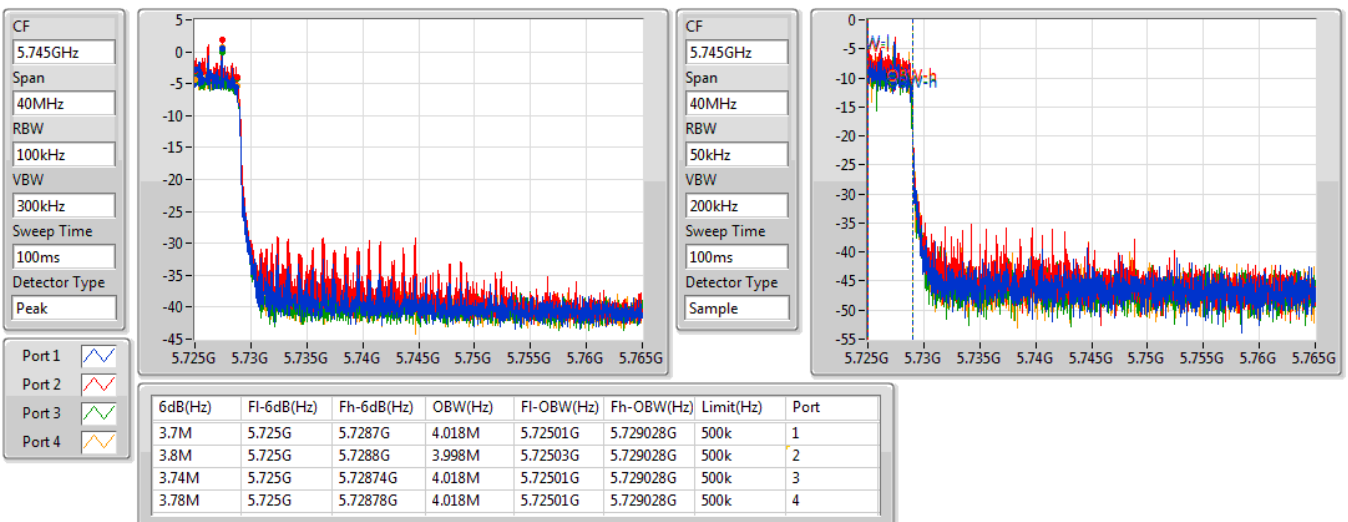

802.11ax HEW40_Nss1,(MCS0)_4TX

EBW

5710MHz Straddle 5.47-5.725GHz

28/10/2019

802.11ax HEW40_Nss1,(MCS0)_4TX

EBW

5710MHz Straddle 5.725-5.85GHz

28/10/2019