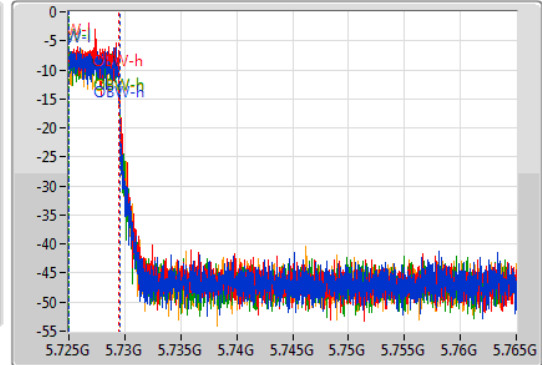

802.11ax HEW20_Nss1,(MCS0)_4TX

EBW

5720MHz Straddle 5.725-5.85GHz

28/10/2019

CF
5.745GHz
Span
40MHz
RBW
100kHz
VBW
300kHz
Sweep Time
100ms
Detector Type
Peak

CF
5.745GHz
Span
40MHz
RBW
50kHz
VBW
200kHz
Sweep Time
100ms
Detector Type
Sample