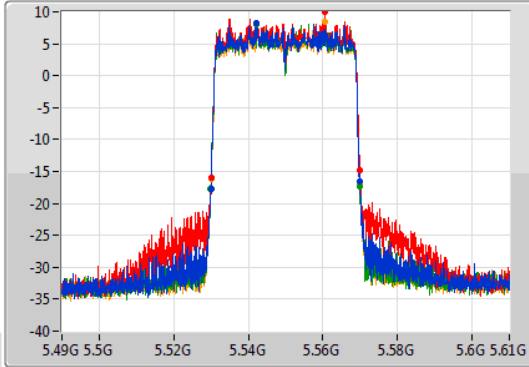

802.11ax HEW40_Nss1,(MCS0)_4TX

EBW

5550MHz

28/10/2019

CF: 5.55GHz
Span: 120MHz
RBW: 500kHz
VBW: 2MHz
Sweep Time: 100ms
Detector Type: Peak

CF: 5.55GHz
Span: 120MHz
RBW: 500kHz
VBW: 2MHz
Sweep Time: 100ms
Detector Type: Sample