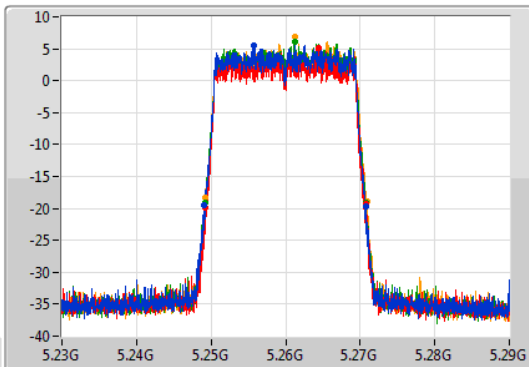

802.11ax HEW20_Nss1,(MCS0)_4TX

EBW

5260MHz

28/10/2019

CF
5.26GHz
Span
60MHz
RBW
300kHz
VBW
1MHz
Sweep Time
100ms
Detector Type
Peak

CF
5.26GHz
Span
60MHz
RBW
200kHz
VBW
1MHz
Sweep Time
100ms
Detector Type
Sample