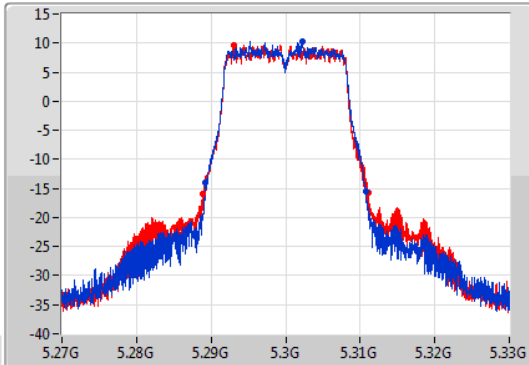

CF
5.3GHz
Span
60MHz
RBW
200kHz
VBW
1MHz
Sweep Time
100ms
Detector Type
Sample