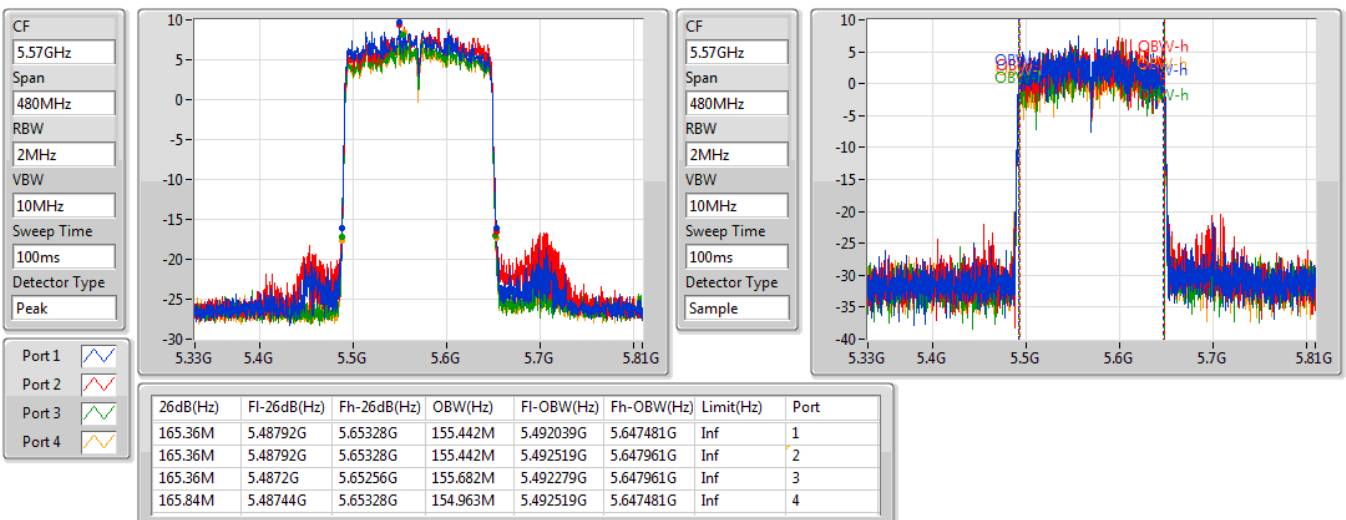

802.11ax HEW160_Nss1,(MCS0)_4TX

EBW

5250MHz Straddle 5.25-5.35GHz

28/10/2019

802.11ax HEW160_Nss1,(MCS0)_4TX

EBW

5570MHz

28/10/2019