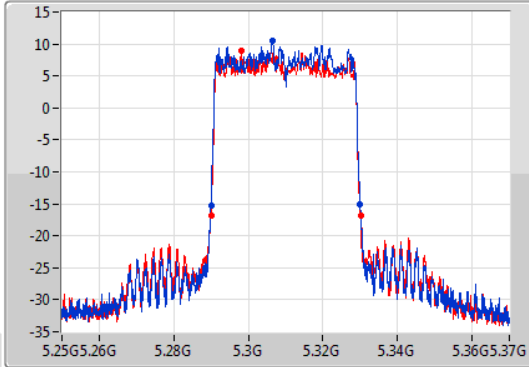

802.11ax HEW40_Nss2,(MCS0)_2TX

EBW

5310MHz

27/10/2019

CF
5.31GHz
Span
120MHz
RBW
500kHz
VBW
2MHz
Sweep Time
100ms
Detector Type
Peak

CF
5.31GHz
Span
120MHz
RBW
500kHz
VBW
2MHz
Sweep Time
100ms
Detector Type
Sample