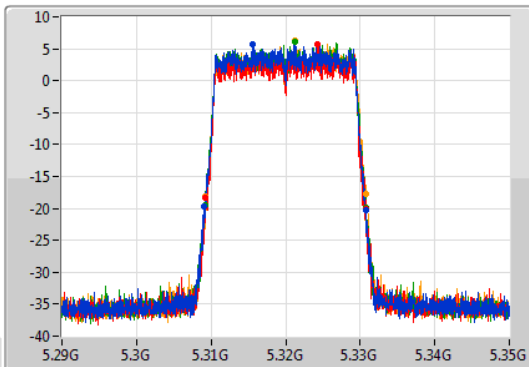

802.11ax HEW20_Nss1,(MCS0)_4TX

EBW

5320MHz

28/10/2019

CF
5.32GHz
Span
60MHz
RBW
300kHz
VBW
1MHz
Sweep Time
100ms
Detector Type
Peak

CF
5.32GHz
Span
60MHz
RBW
200kHz
VBW
1MHz
Sweep Time
100ms
Detector Type
Sample