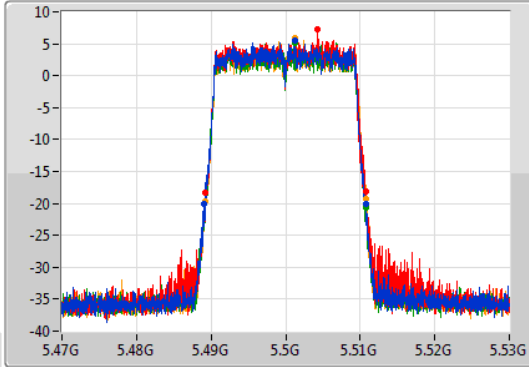

802.11ax HEW20_Nss1,(MCS0)_4TX

EBW

5500MHz

28/10/2019

CF
5.5GHz
Span
60MHz
RBW
300kHz
VBW
1MHz
Sweep Time
100ms
Detector Type
Peak

CF
5.5GHz
Span
60MHz
RBW
200kHz
VBW
1MHz
Sweep Time
100ms
Detector Type
Sample