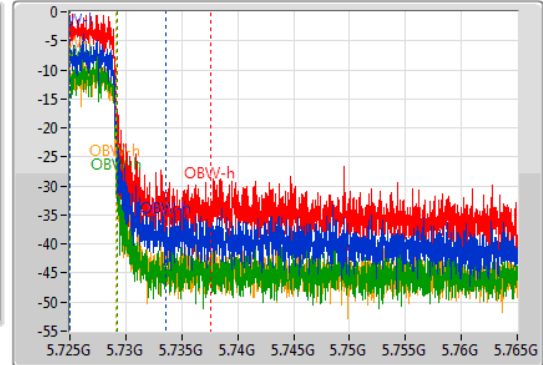

802.11ax HEW80_Nss1,(MCS0)_4TX

EBW

5690MHz Straddle 5.725-5.85GHz

28/10/2019

CF
5.745GHz
Span
40MHz
RBW
100kHz
VBW
300kHz
Sweep Time
100ms
Detector Type
Peak

CF
5.745GHz
Span
40MHz
RBW
200kHz
VBW
1MHz
Sweep Time
100ms
Detector Type
Sample