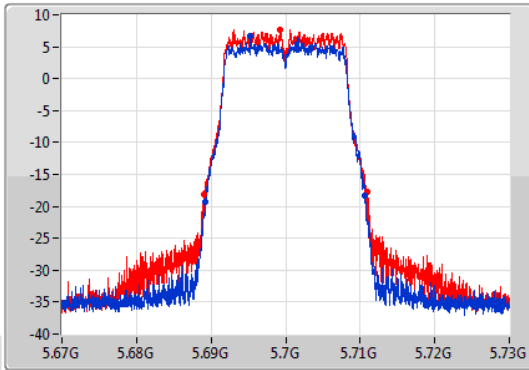

CF
5.7GHz
Span
60MHz
RBW
200kHz
VBW
1MHz
Sweep Time
100ms
Detector Type
Sample