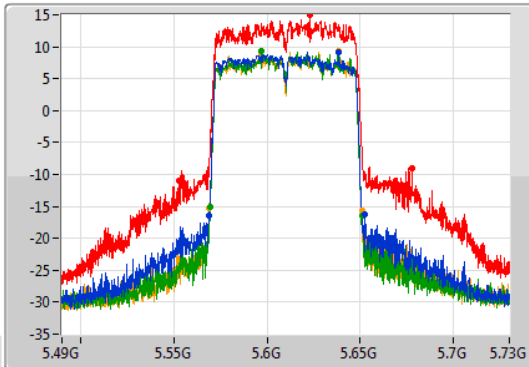

802.11ac VHT80_Nss1,(MCS0)_4TX

EBW

5610MHz

30/10/2019

CF
5.61GHz
Span
240MHz
RBW
2MHz
VBW
10MHz
Sweep Time
100ms
Detector Type
Peak

CF
5.61GHz
Span
240MHz
RBW
1MHz
VBW
3MHz
Sweep Time
100ms
Detector Type
Sample