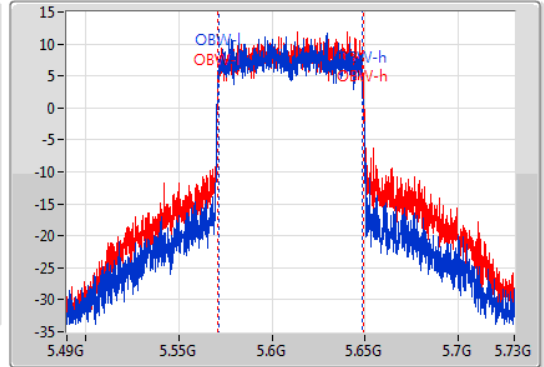

802.11ax HEW80_Nss2,(MCS0)_2TX

EBW

5610MHz

27/10/2019

CF
5.61GHz
Span
240MHz
RBW
2MHz
VBW
10MHz
Sweep Time
100ms
Detector Type
Peak

CF
5.61GHz
Span
240MHz
RBW
1MHz
VBW
3MHz
Sweep Time
100ms
Detector Type
Sample