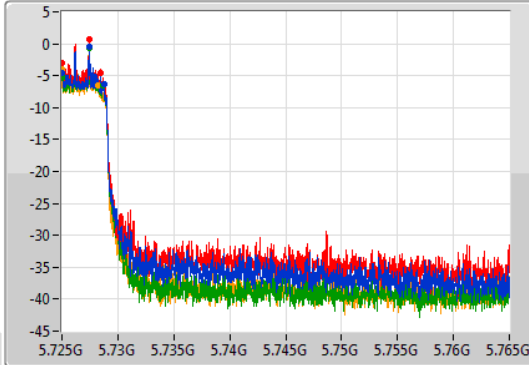

802.11ax HEW80_Nss1,(MCS0)_4TX

EBW

5690MHz Straddle 5.725-5.85GHz

28/10/2019

CF
5.745GHz
Span
40MHz
RBW
100kHz
VBW
300kHz
Sweep Time
100ms
Detector Type
Peak

CF
5.745GHz
Span
40MHz
RBW
200kHz
VBW
1MHz
Sweep Time
100ms
Detector Type
Sample