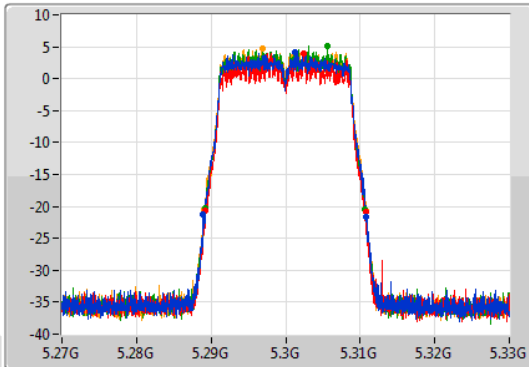

Sweep Time
100ms

Detector Type
Peak

CF
5.3GHz

Span
60MHz

RBW
200kHz

VBW
1MHz

Sweep Time
100ms

Detector Type
Sample