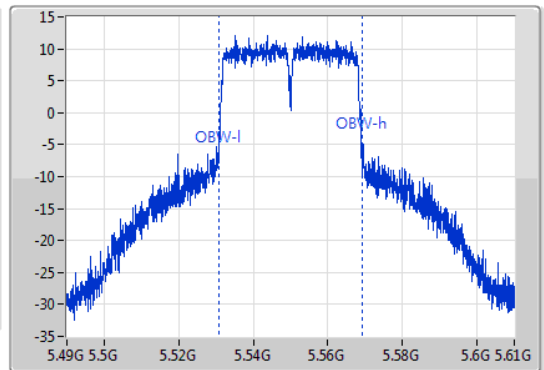

802.11ac VHT40_Nss1,(MCS0)_1TX

EBW

5550MHz

26/10/2019

CF: 5.55GHz
 Span: 120MHz
 RBW: 1MHz
 VBW: 3MHz
 Sweep Time: 100ms
 Detector Type: Peak
 Port 1

CF: 5.55GHz
 Span: 120MHz
 RBW: 500kHz
 VBW: 2MHz
 Sweep Time: 100ms
 Detector Type: Sample