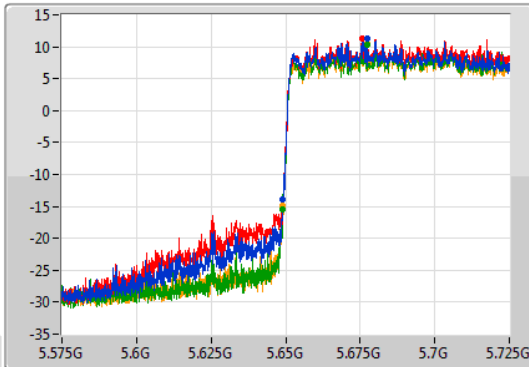

802.11ax HEW80_Nss1,(MCS0)_4TX

EBW

5690MHz Straddle 5.47-5.725GHz

28/10/2019

CF
5.65GHz
Span
150MHz
RBW
1MHz
VBW
3MHz
Sweep Time
100ms
Detector Type
Peak

CF
5.65GHz
Span
150MHz
RBW
1MHz
VBW
3MHz
Sweep Time
100ms
Detector Type
Sample