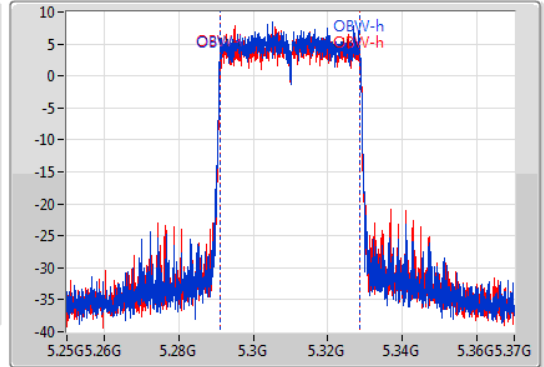

802.11ax HEW40_Nss2,(MCS0)_2TX

EBW

5310MHz

27/10/2019

CF
5.31GHz
Span
120MHz
RBW
500kHz
VBW
2MHz
Sweep Time
100ms
Detector Type
Peak

CF
5.31GHz
Span
120MHz
RBW
500kHz
VBW
2MHz
Sweep Time
100ms
Detector Type
Sample