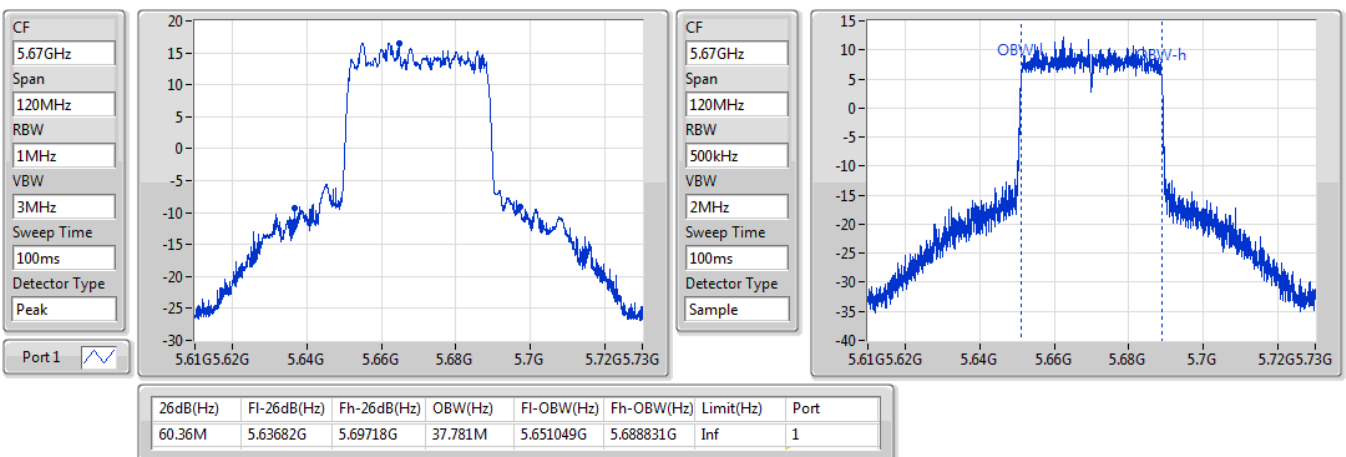

802.11ax HEW40_Nss1,(MCS0)_1TX

EBW

5670MHz

26/10/2019