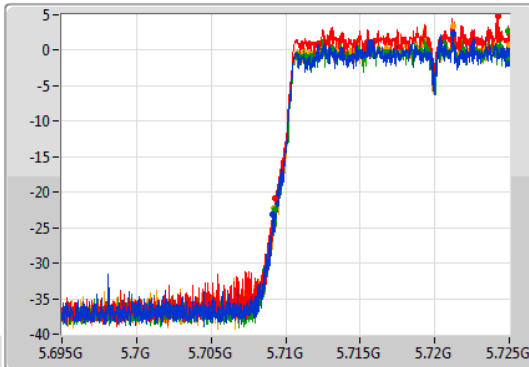

Sweep Time
100ms

Detector Type
Peak

CF
5.71GHz

Span
30MHz

RBW
200kHz

VBW
1MHz

Sweep Time
100ms

Detector Type
Sample