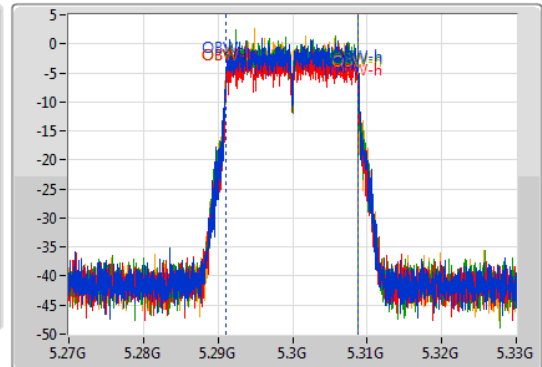

Sweep Time
100ms

Detector Type
Peak

CF
5.3GHz

Span
60MHz

RBW
200kHz

VBW
1MHz

Sweep Time
100ms

Detector Type
Sample