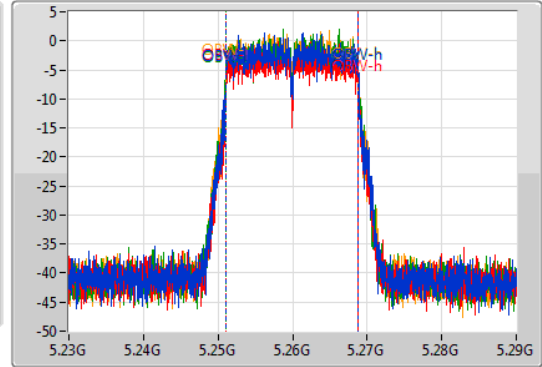

Sweep Time
100ms

Detector Type
Peak

CF
5.26GHz

Span
60MHz

RBW
200kHz

VBW
1MHz

Sweep Time
100ms

Detector Type
Sample