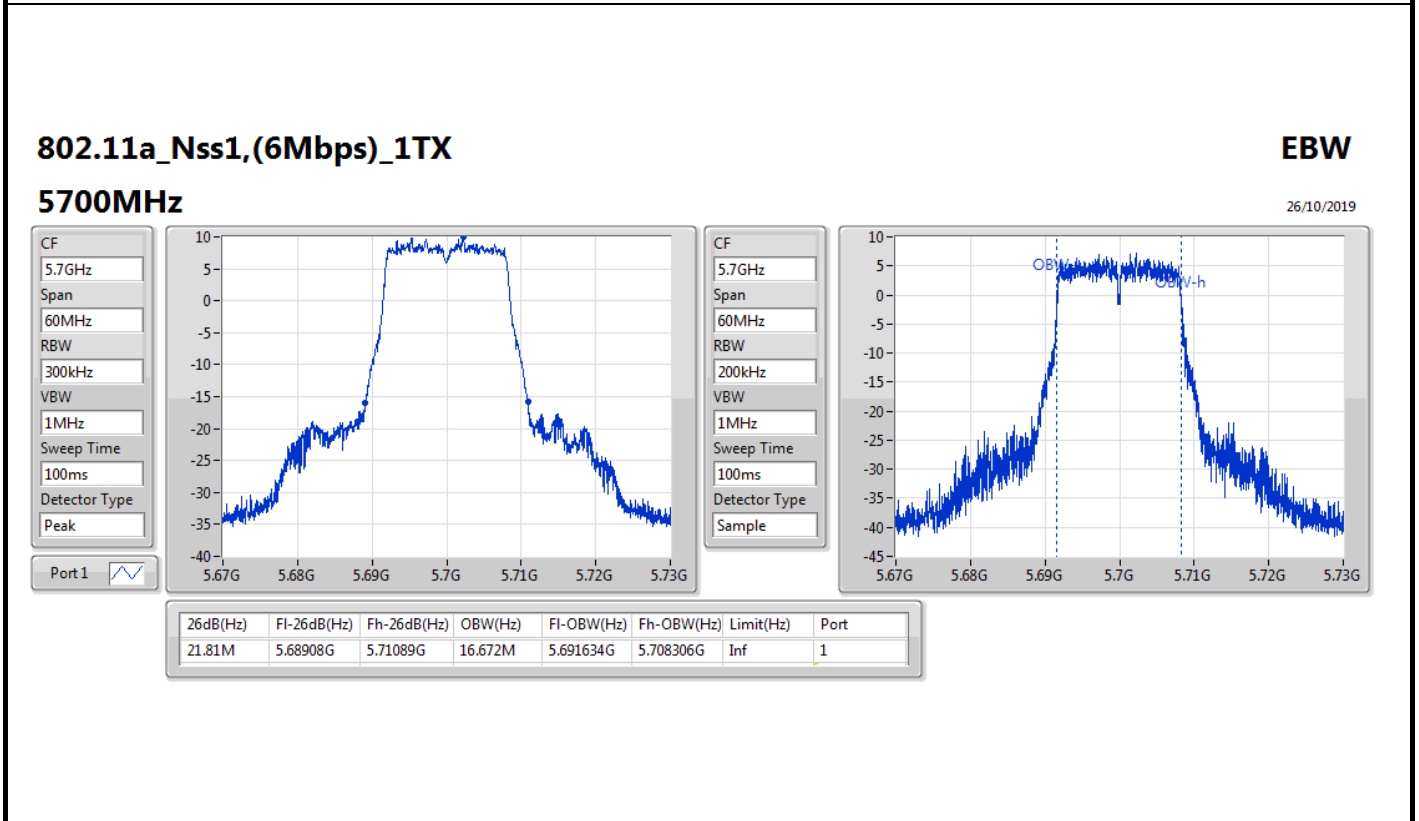

Port X-N dB = Port X 6dB down bandwidth for 5.725-5.85GHz band / 26dB down bandwidth for other band

Port X-OBW = Port X 99% occupied bandwidth;

802.11a_Nss1,(6Mbps)_1TX

EBW

5260MHz

26/10/2019

802.11a_Nss1,(6Mbps)_1TX

EBW

5300MHz

26/10/2019

802.11a_Nss1,(6Mbps)_1TX

EBW

5720MHz Straddle 5.47-5.725GHz

26/10/2019

802.11a_Nss1,(6Mbps)_1TX