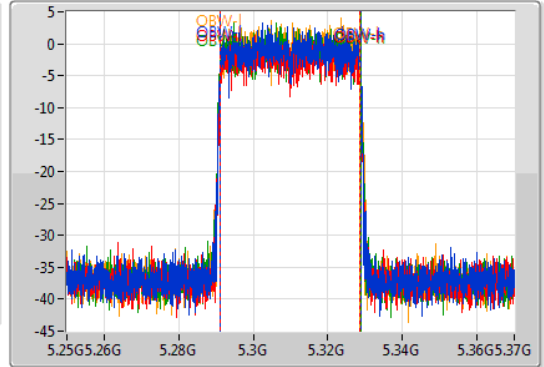

802.11ax HEW40-BF_Nss1,(MCS0)_4TX

EBW

5310MHz

01/11/2019

CF
5.31GHz
Span
120MHz
RBW
500kHz
VBW
2MHz
Sweep Time
100ms
Detector Type
Peak

CF
5.31GHz
Span
120MHz
RBW
500kHz
VBW
2MHz
Sweep Time
100ms
Detector Type
Sample