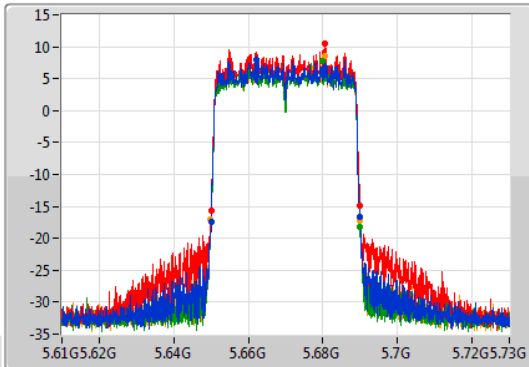

802.11ax HEW40_Nss1,(MCS0)_4TX

EBW

5670MHz

28/10/2019

CF: 5.67GHz
Span: 120MHz
RBW: 500kHz
VBW: 2MHz
Sweep Time: 100ms
Detector Type: Peak

CF: 5.67GHz
Span: 120MHz
RBW: 500kHz
VBW: 2MHz
Sweep Time: 100ms
Detector Type: Sample