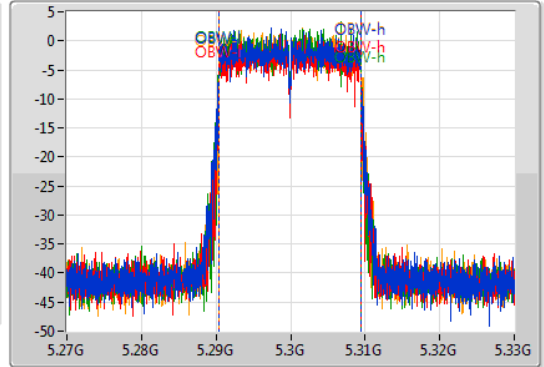

802.11ax HEW20_Nss1,(MCS0)_4TX

EBW

5300MHz

28/10/2019

CF
5.3GHz
Span
60MHz
RBW
300kHz
VBW
1MHz
Sweep Time
100ms
Detector Type
Peak

CF
5.3GHz
Span
60MHz
RBW
200kHz
VBW
1MHz
Sweep Time
100ms
Detector Type
Sample