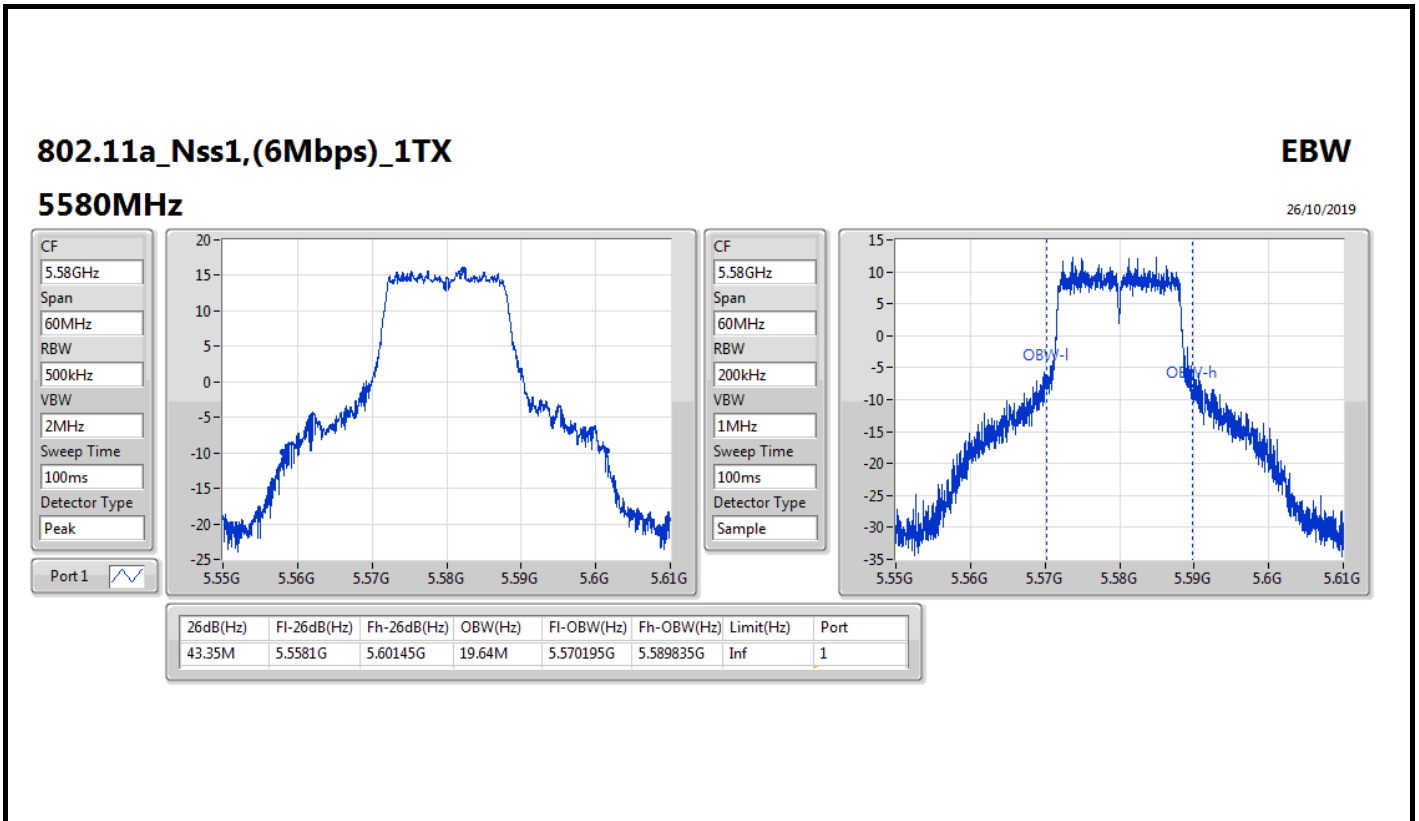

Port X-N dB = Port X 6dB down bandwidth for 5.725-5.85GHz band / 26dB down bandwidth for other band

Port X-OBW = Port X 99% occupied bandwidth;

802.11a_Nss1,(6Mbps)_1TX

EBW

5260MHz

26/10/2019

802.11a_Nss1,(6Mbps)_1TX

EBW

5300MHz

26/10/2019

802.11a_Nss1,(6Mbps)_1TX

EBW

5720MHz Straddle 5.47-5.725GHz

26/10/2019

802.11a_Nss1,(6Mbps)_1TX