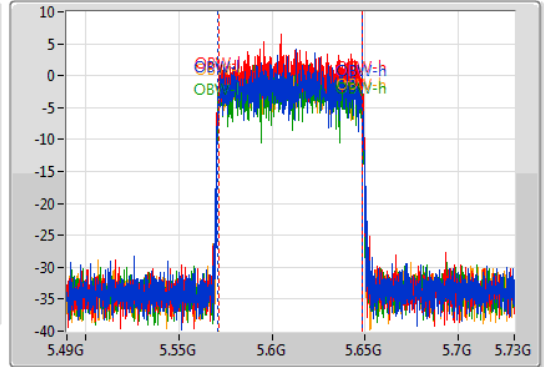

802.11ax HEW80-BF_Nss1,(MCS0)_4TX

EBW

5610MHz

01/11/2019

CF
5.61GHz
Span
240MHz
RBW
1MHz
VBW
3MHz
Sweep Time
100ms
Detector Type
Peak

CF
5.61GHz
Span
240MHz
RBW
1MHz
VBW
3MHz
Sweep Time
100ms
Detector Type
Sample