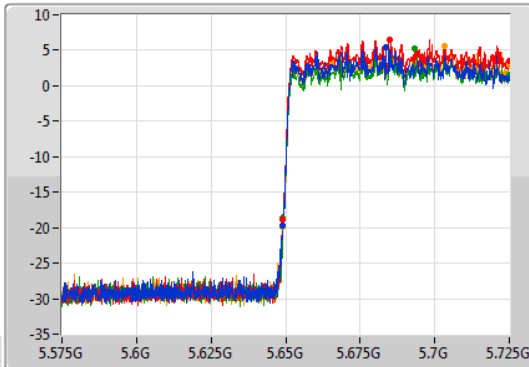

802.11ax HEW80-BF_Nss1,(MCS0)_4TX

EBW

5690MHz Straddle 5.47-5.725GHz

01/11/2019

CF
5.65GHz
Span
150MHz
RBW
1MHz
VBW
3MHz
Sweep Time
100ms
Detector Type
Peak

CF
5.65GHz
Span
150MHz
RBW
1MHz
VBW
3MHz
Sweep Time
100ms
Detector Type
Sample