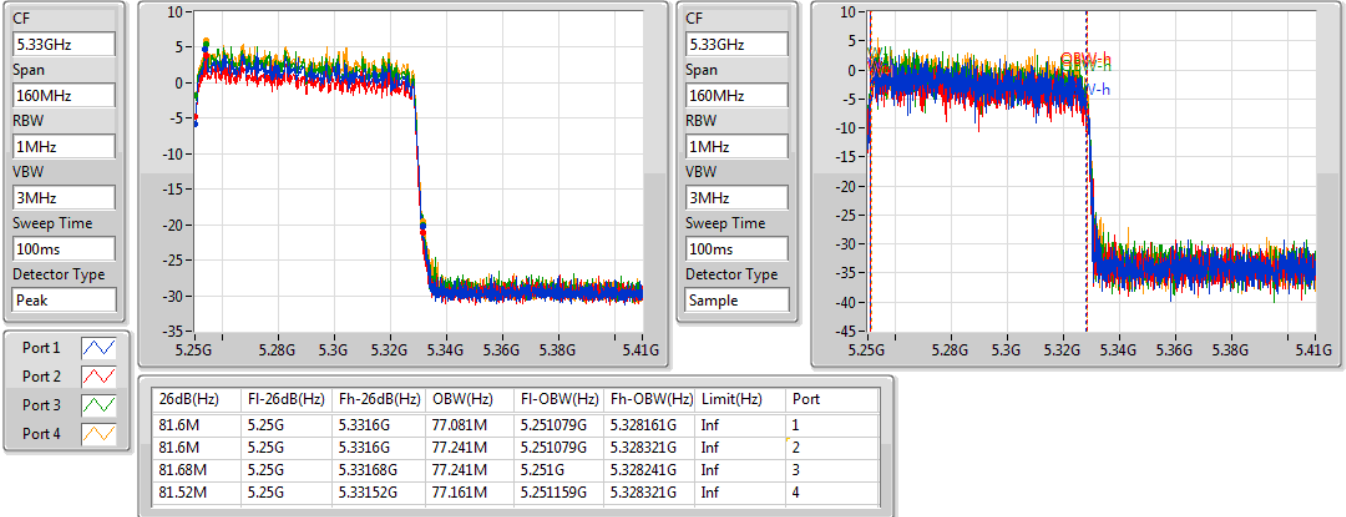

802.11ax HEW160-BF_Nss1,(MCS0)_4TX

EBW

5250MHz Straddle 5.25-5.35GHz

01/11/2019