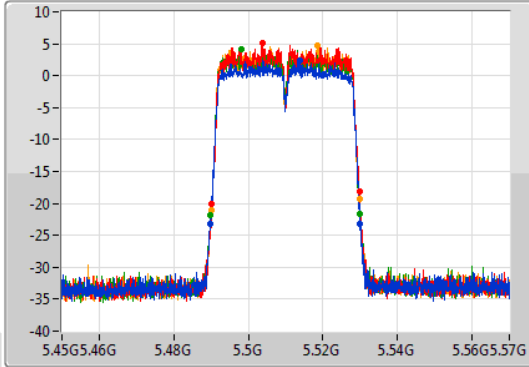

802.11ac VHT40-BF_Nss1,(MCS0)_4TX

EBW

5510MHz

01/11/2019

CF
5.51GHz
Span
120MHz
RBW
500kHz
VBW
2MHz
Sweep Time
100ms
Detector Type
Peak

CF
5.51GHz
Span
120MHz
RBW
500kHz
VBW
2MHz
Sweep Time
100ms
Detector Type
Sample