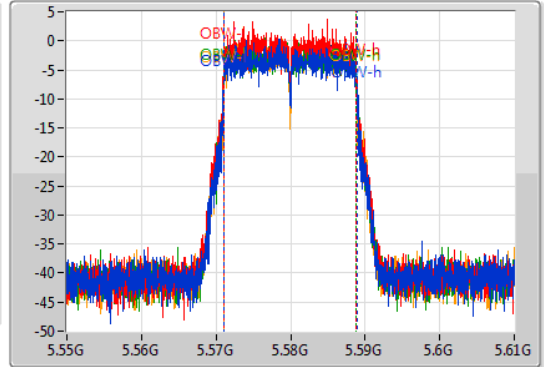

802.11ac VHT20-BF_Nss1,(MCS0)_4TX

EBW

5580MHz

01/11/2019

CF: 5.58GHz
Span: 60MHz
RBW: 300kHz
VBW: 1MHz
Sweep Time: 100ms
Detector Type: Peak

CF: 5.58GHz
Span: 60MHz
RBW: 200kHz
VBW: 1MHz
Sweep Time: 100ms
Detector Type: Sample

Port 1: [Waveform icon]
Port 2: [Waveform icon]
Port 3: [Waveform icon]
Port 4: [Waveform icon]

26dB(Hz)	Fl-26dB(Hz)	Fh-26dB(Hz)	OBW(Hz)	Fl-OBW(Hz)	Fh-OBW(Hz)	Limit(Hz)	Port
21.75M	5.56911G	5.59086G	17.811M	5.571064G	5.588876G	Inf	1
21.63M	5.56926G	5.59089G	17.721M	5.571094G	5.588816G	Inf	2
21.48M	5.5692G	5.59068G	17.751M	5.571064G	5.588816G	Inf	3
21.69M	5.56908G	5.59077G	17.781M	5.571064G	5.588846G	Inf	4

802.11ac VHT20-BF_Nss1,(MCS0)_4TX

EBW

5700MHz

01/11/2019

CF: 5.7GHz
Span: 60MHz
RBW: 300kHz
VBW: 1MHz
Sweep Time: 100ms
Detector Type: Peak

CF: 5.7GHz
Span: 60MHz
RBW: 200kHz
VBW: 1MHz
Sweep Time: 100ms
Detector Type: Sample

Port 1: [Waveform icon]
Port 2: [Waveform icon]
Port 3: [Waveform icon]
Port 4: [Waveform icon]

26dB(Hz)	Fl-26dB(Hz)	Fh-26dB(Hz)	OBW(Hz)	Fl-OBW(Hz)	Fh-OBW(Hz)	Limit(Hz)	Port
21.96M	5.6889G	5.71086G	17.781M	5.691034G	5.708816G	Inf	1
21.6M	5.68917G	5.71077G	17.781M	5.691034G	5.708816G	Inf	2
21.51M	5.68917G	5.71068G	17.781M	5.691064G	5.708846G	Inf	3
21.66M	5.68914G	5.7108G	17.781M	5.691094G	5.708876G	Inf	4