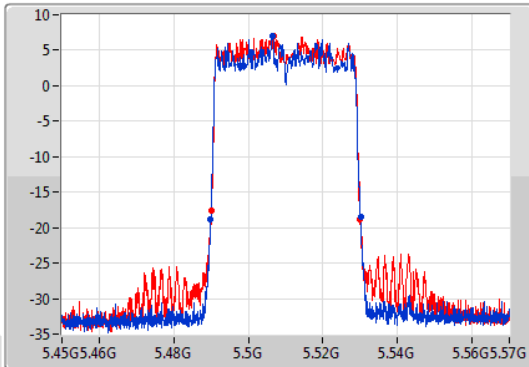

CF
5.51GHz
Span
120MHz
RBW
500kHz
VBW
2MHz
Sweep Time
100ms
Detector Type
Sample