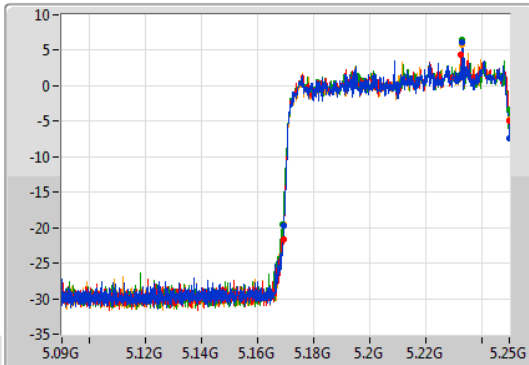

5250MHz Straddle 5.15-5.25GHz

28/10/2019

CF
5.17GHz
Span
160MHz
RBW
1MHz
VBW
3MHz
Sweep Time
100ms
Detector Type
Peak

CF
5.17GHz
Span
160MHz
RBW
1MHz
VBW
3MHz
Sweep Time
100ms
Detector Type
Sample