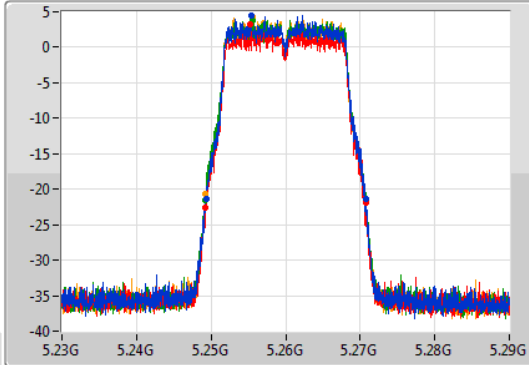

Port X-N dB = Port X 6dB down bandwidth for 5.725-5.85GHz band / 26dB down bandwidth for other band

Port X-OBW = Port X 99% occupied bandwidth;

802.11a_Nss1,(6Mbps)_4TX

EBW

5260MHz

28/10/2019

CF
5.26GHz
Span
60MHz
RBW
300kHz
VBW
1MHz
Sweep Time
100ms
Detector Type
Peak