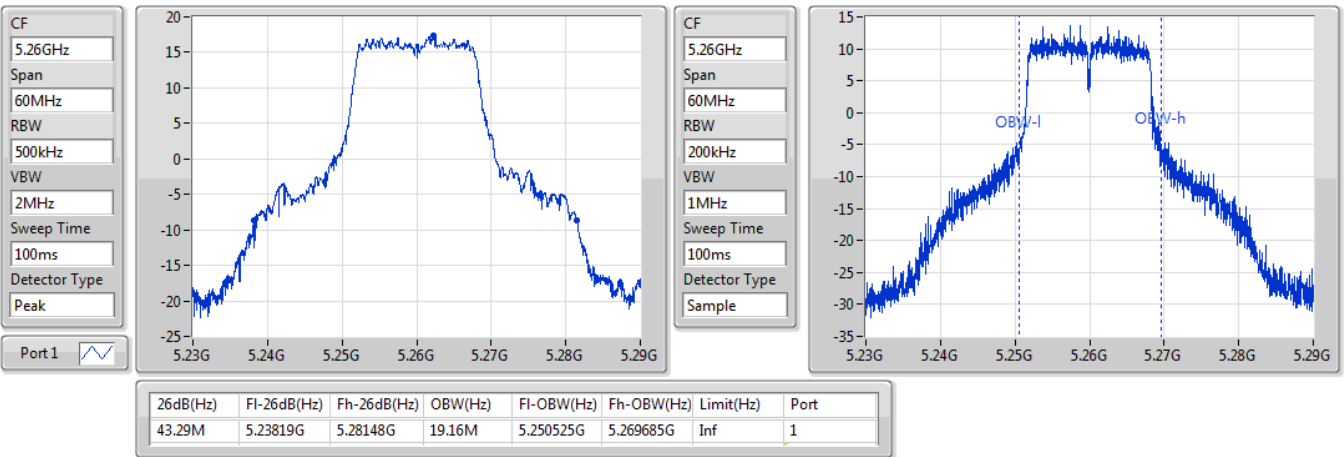

Port X-N dB = Port X 6dB down bandwidth for 5.725-5.85GHz band / 26dB down bandwidth for other band

Port X-OBW = Port X 99% occupied bandwidth;

802.11a_Nss1,(6Mbps)_1TX

EBW

5260MHz

26/10/2019

802.11a_Nss1,(6Mbps)_1TX

EBW

5300MHz

26/10/2019

802.11a_Nss1,(6Mbps)_1TX

EBW

5720MHz Straddle 5.47-5.725GHz

26/10/2019

802.11a_Nss1,(6Mbps)_1TX