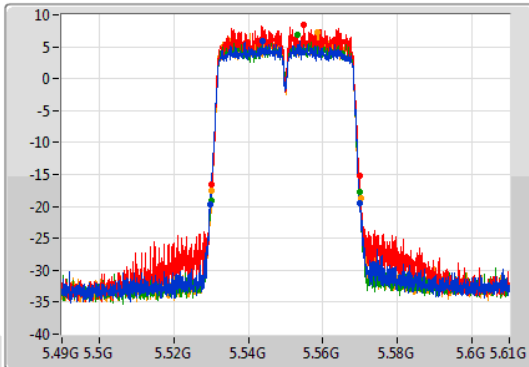

802.11ac VHT40_Nss1,(MCS0)_4TX

EBW

5550MHz

30/10/2019

CF
5.55GHz
Span
120MHz
RBW
500kHz
VBW
2MHz
Sweep Time
100ms
Detector Type
Peak

CF
5.55GHz
Span
120MHz
RBW
500kHz
VBW
2MHz
Sweep Time
100ms
Detector Type
Sample