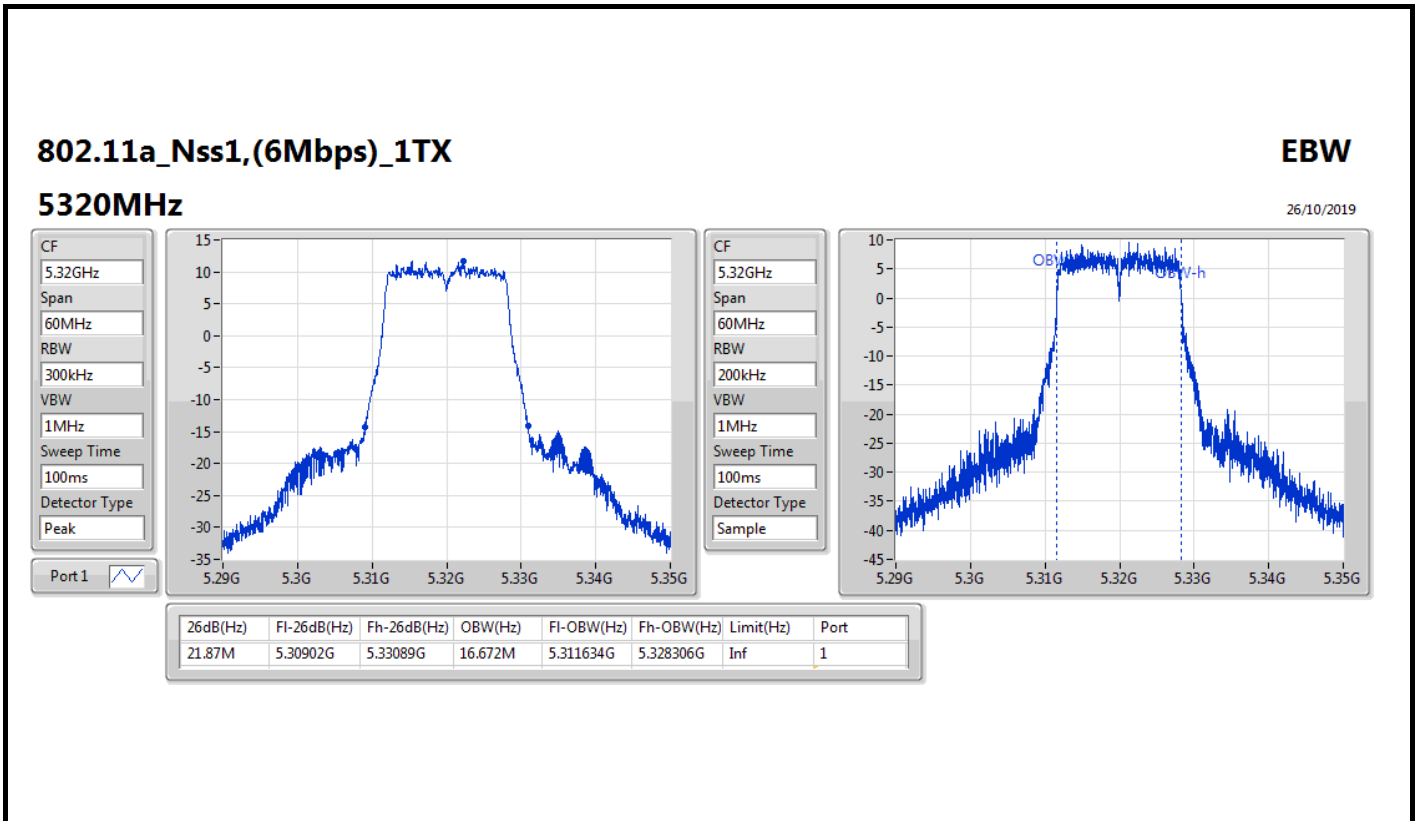

Port X-N dB = Port X 6dB down bandwidth for 5.725-5.85GHz band / 26dB down bandwidth for other band

Port X-OBW = Port X 99% occupied bandwidth;

802.11a_Nss1,(6Mbps)_1TX

EBW

5260MHz

26/10/2019

802.11a_Nss1,(6Mbps)_1TX

EBW

5300MHz

26/10/2019

802.11a_Nss1,(6Mbps)_1TX

EBW

5720MHz Straddle 5.47-5.725GHz

26/10/2019

802.11a_Nss1,(6Mbps)_1TX

EBW

5720MHz Straddle 5.725-5.85GHz

26/10/2019

802.11ac VHT20_Nss1,(MCS0)_1TX

EBW

5260MHz

26/10/2019

802.11ac VHT20_Nss1,(MCS0)_1TX