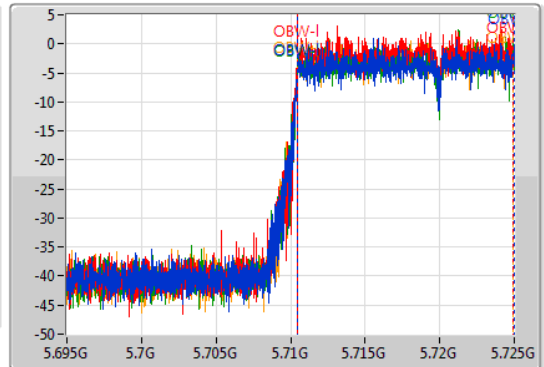

Sweep Time
100ms

Detector Type
Peak

CF
5.71GHz

Span
30MHz

RBW
200kHz

VBW
1MHz

Sweep Time
100ms

Detector Type
Sample