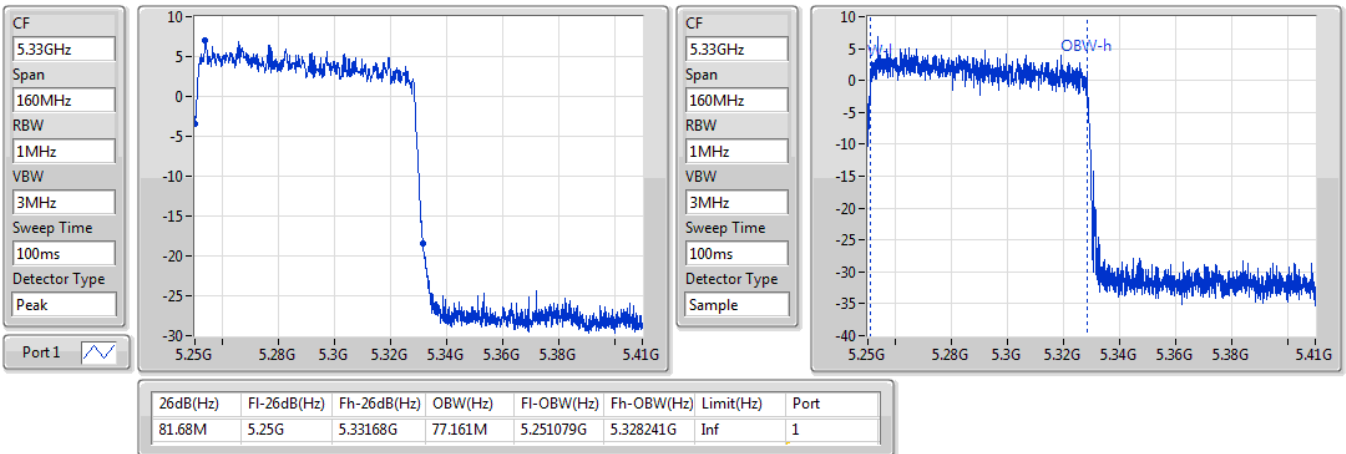

EBW

5690MHz Straddle 5.47-5.725GHz

26/10/2019

802.11ax HEW80_Nss1,(MCS0)_1TX

EBW

5690MHz Straddle 5.725-5.85GHz

26/10/2019

802.11ax HEW160_Nss1,(MCS0)_1TX

EBW

5250MHz Straddle 5.15-5.25GHz

26/10/2019

802.11ax HEW160_Nss1,(MCS0)_1TX

EBW

5250MHz Straddle 5.25-5.35GHz

26/10/2019

802.11ax HEW160_Nss1,(MCS0)_1TX