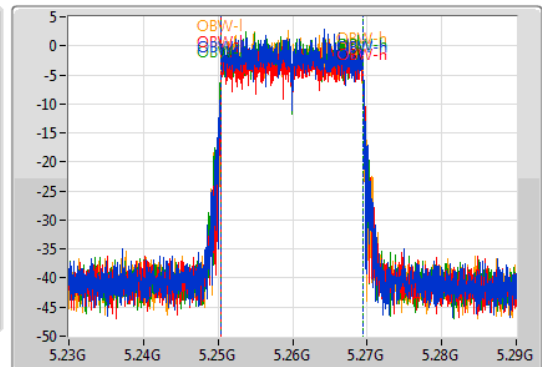

802.11ax HEW20_Nss1,(MCS0)_4TX

EBW

5260MHz

28/10/2019

CF
5.26GHz
Span
60MHz
RBW
300kHz
VBW
1MHz
Sweep Time
100ms
Detector Type
Peak

CF
5.26GHz
Span
60MHz
RBW
200kHz
VBW
1MHz
Sweep Time
100ms
Detector Type
Sample