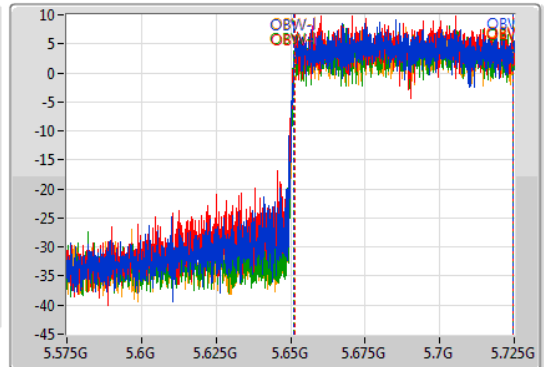

802.11ax HEW80_Nss1,(MCS0)_4TX

EBW

5690MHz Straddle 5.47-5.725GHz

28/10/2019

CF
5.65GHz
Span
150MHz
RBW
1MHz
VBW
3MHz
Sweep Time
100ms
Detector Type
Peak

CF
5.65GHz
Span
150MHz
RBW
1MHz
VBW
3MHz
Sweep Time
100ms
Detector Type
Sample