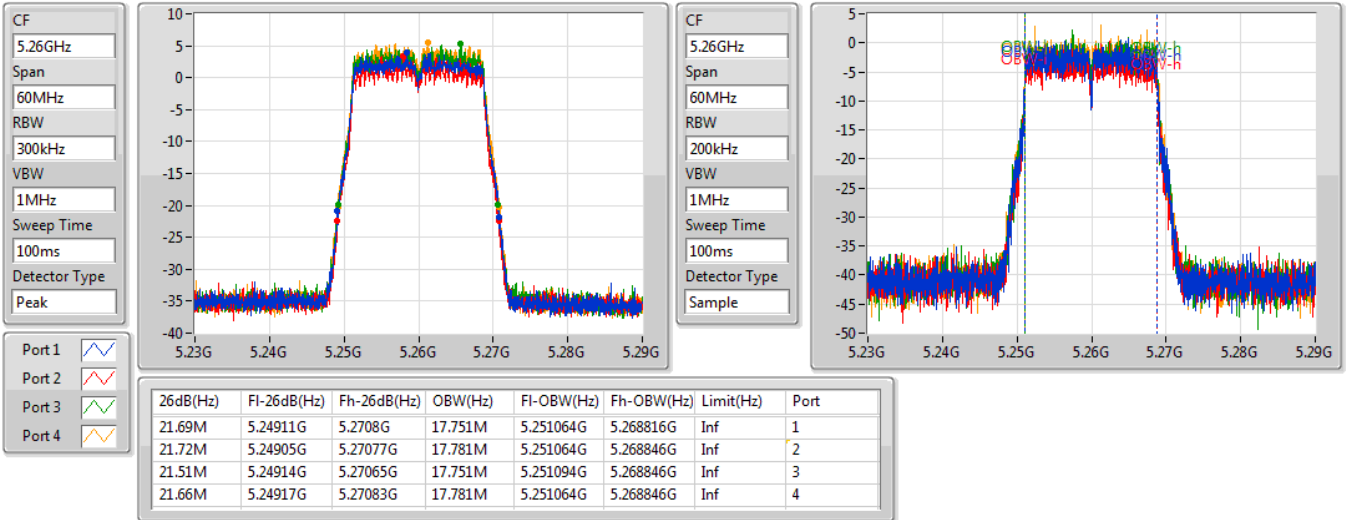

Port X-N dB = Port X 6dB down bandwidth for 5.725-5.85GHz band / 26dB down bandwidth for other band

Port X-OBW = Port X 99% occupied bandwidth;

802.11ac VHT20-BF_Nss1,(MCS0)_4TX

EBW

5260MHz

01/11/2019

802.11ac VHT20-BF_Nss1,(MCS0)_4TX