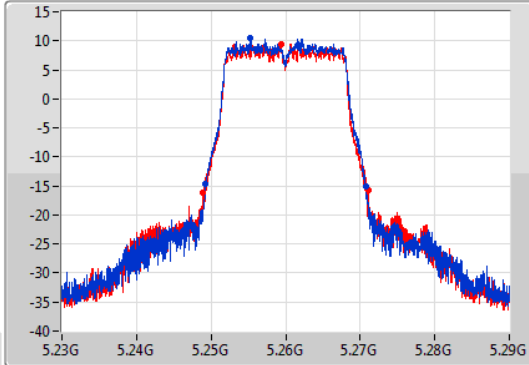

Mode	Result	Limit (Hz)	Port 1-N dB (Hz)	Port 1-OBW (Hz)	Port 2-N dB (Hz)	Port 2-OBW (Hz)
5720MHz Straddle 5.725-5.85GHz	Pass	500k	4.44M	7.476M	4.4M	11.794M
802.11ax HEW40_Nss2,(MCS0)_2TX	-	-	-	-	-	-
5270MHz	Pass	Inf	53.58M	37.721M	73.86M	37.661M
5310MHz	Pass	Inf	40.02M	37.601M	40.08M	37.541M
5510MHz	Pass	Inf	40.2M	37.661M	39.96M	37.481M
5550MHz	Pass	Inf	74.16M	37.781M	85.74M	38.201M
5670MHz	Pass	Inf	40.14M	37.661M	54.24M	37.541M
5710MHz Straddle 5.47-5.725GHz	Pass	Inf	55.37M	33.863M	59.115M	34.003M
5710MHz Straddle 5.725-5.85GHz	Pass	500k	3.72M	19.71M	3.68M	23.868M
802.11ax HEW80_Nss2,(MCS0)_2TX	-	-	-	-	-	-
5290MHz	Pass	Inf	81.24M	76.882M	81.48M	77.121M
5530MHz	Pass	Inf	81.24M	76.882M	81.6M	77.121M
5610MHz	Pass	Inf	94.44M	77.121M	159.48M	77.961M
5690MHz Straddle 5.47-5.725GHz	Pass	Inf	97.95M	73.463M	115.875M	73.763M
5690MHz Straddle 5.725-5.85GHz	Pass	500k	3.74M	31.884M	3.72M	34.523M
802.11ax HEW160_Nss2,(MCS0)_2TX	-	-	-	-	-	-
5250MHz Straddle 5.15-5.25GHz	Pass	Inf	81.04M	77.081M	81.12M	77.161M
5250MHz Straddle 5.25-5.35GHz	Pass	Inf	82.32M	77.081M	82.56M	77.321M
5570MHz	Pass	Inf	165.36M	155.202M	225.36M	155.442M

Port X-N dB = Port X 6dB down bandwidth for 5.725-5.85GHz band / 26dB down bandwidth for other band

Port X-OBW = Port X 99% occupied bandwidth;

802.11a_Nss1,(6Mbps)_2TX

EBW

5260MHz

27/10/2019

CF
5.26GHz
Span
60MHz
RBW
300kHz
VBW
1MHz
Sweep Time
100ms
Detector Type
Peak