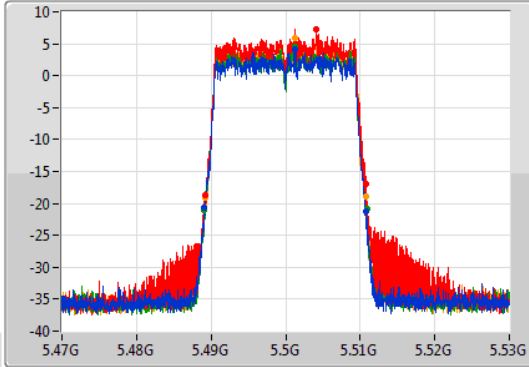

802.11ax HEW20-BF_Nss1,(MCS0)_4TX

EBW

5500MHz

01/11/2019

CF: 5.5GHz
Span: 60MHz
RBW: 300kHz
VBW: 1MHz
Sweep Time: 100ms
Detector Type: Peak

CF: 5.5GHz
Span: 60MHz
RBW: 200kHz
VBW: 1MHz
Sweep Time: 100ms
Detector Type: Sample