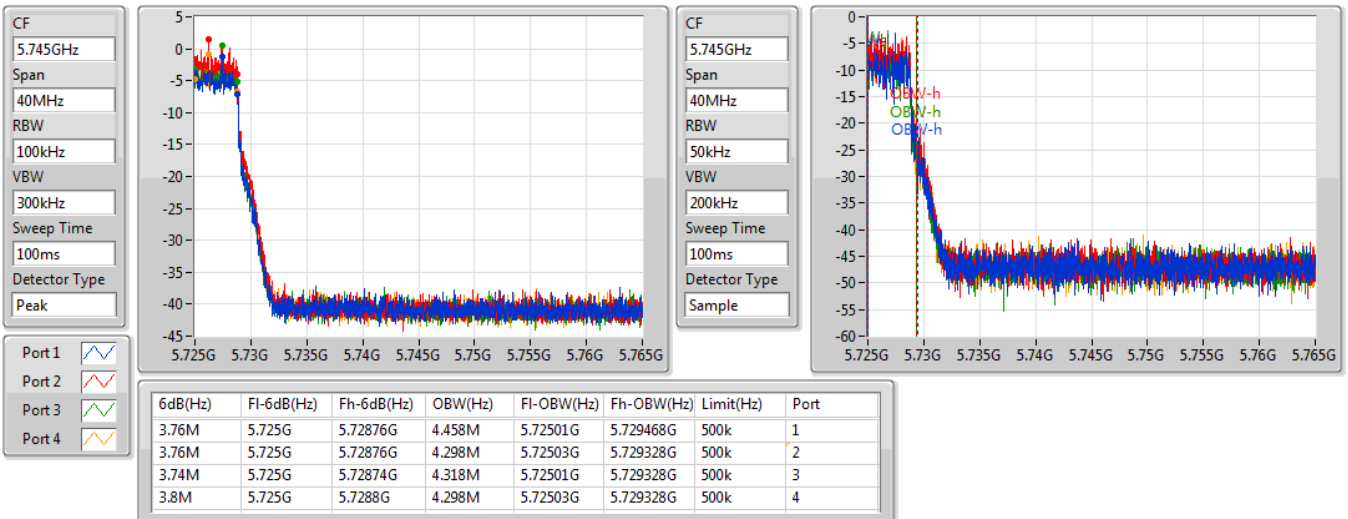

5720MHz Straddle 5.725-5.85GHz

01/11/2019