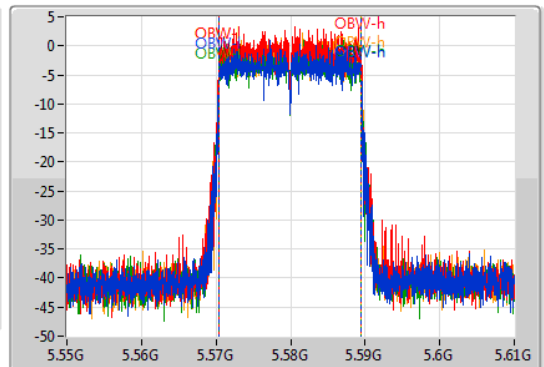

Port 1: [Waveform icon]
 Port 2: [Waveform icon]
 Port 3: [Waveform icon]
 Port 4: [Waveform icon]

26dB(Hz)	Fl-26dB(Hz)	Fh-26dB(Hz)	OBW(Hz)	Fl-OBW(Hz)	Fh-OBW(Hz)	Limit(Hz)	Port
21.81M	5.56899G	5.5908G	19.01M	5.570435G	5.589445G	Inf	1
21.45M	5.56929G	5.59074G	18.981M	5.570435G	5.589415G	Inf	2
21.75M	5.56908G	5.59083G	18.951M	5.570465G	5.589415G	Inf	3
21.69M	5.56914G	5.59083G	18.981M	5.570465G	5.589445G	Inf	4