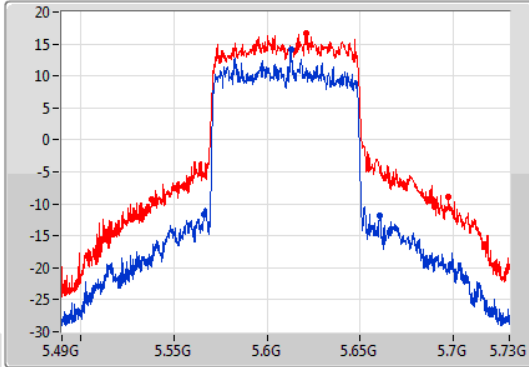

802.11ax HEW80_Nss2,(MCS0)_2TX

EBW

5610MHz

27/10/2019

CF
5.61GHz
Span
240MHz
RBW
2MHz
VBW
10MHz
Sweep Time
100ms
Detector Type
Peak

CF
5.61GHz
Span
240MHz
RBW
1MHz
VBW
3MHz
Sweep Time
100ms
Detector Type
Sample