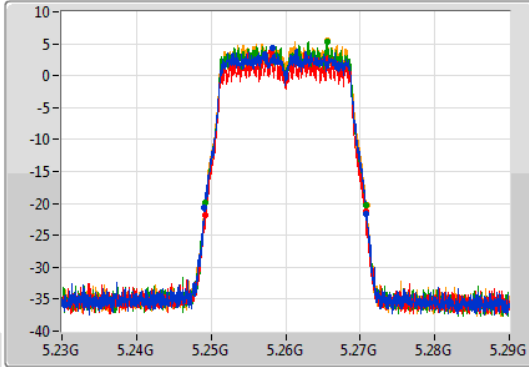

Sweep Time
100ms

Detector Type
Peak

CF
5.26GHz

Span
60MHz

RBW
200kHz

VBW
1MHz

Sweep Time
100ms

Detector Type
Sample