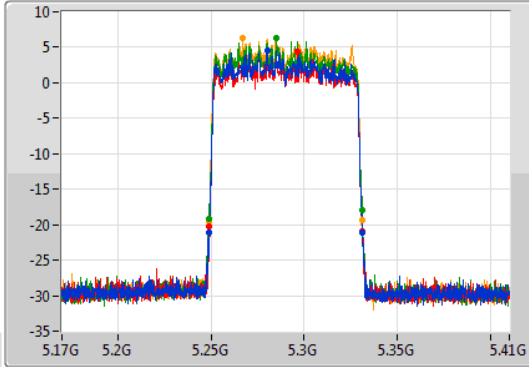

802.11ax HEW80-BF_Nss1,(MCS0)_4TX

EBW

5290MHz

01/11/2019

CF
5.29GHz
Span
240MHz
RBW
1MHz
VBW
3MHz
Sweep Time
100ms
Detector Type
Peak

CF
5.29GHz
Span
240MHz
RBW
1MHz
VBW
3MHz
Sweep Time
100ms
Detector Type
Sample