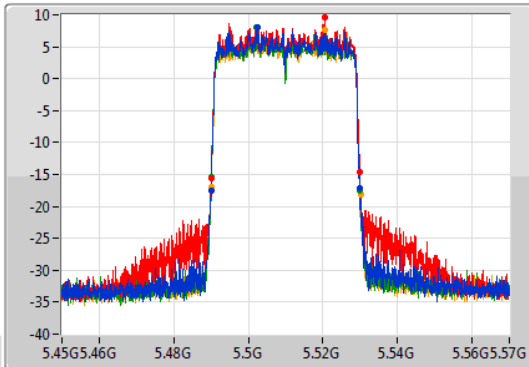

802.11ax HEW40_Nss1,(MCS0)_4TX

EBW

5510MHz

28/10/2019

CF
5.51GHz
Span
120MHz
RBW
500kHz
VBW
2MHz
Sweep Time
100ms
Detector Type
Peak

CF
5.51GHz
Span
120MHz
RBW
500kHz
VBW
2MHz
Sweep Time
100ms
Detector Type
Sample