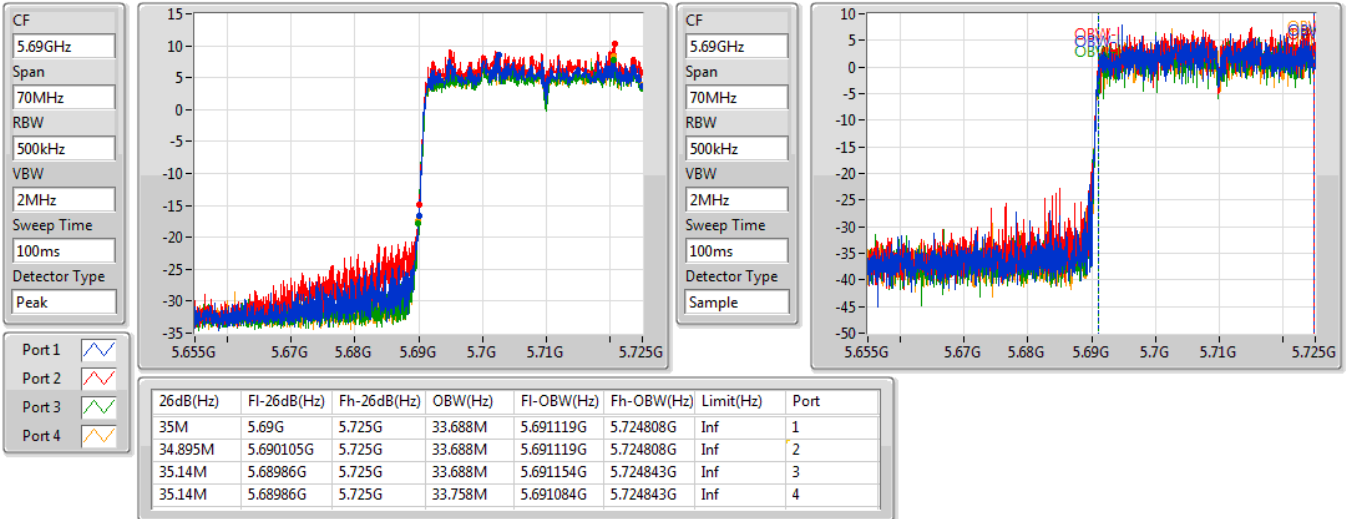

802.11ax HEW40_Nss1,(MCS0)_4TX

EBW

5710MHz Straddle 5.47-5.725GHz

28/10/2019