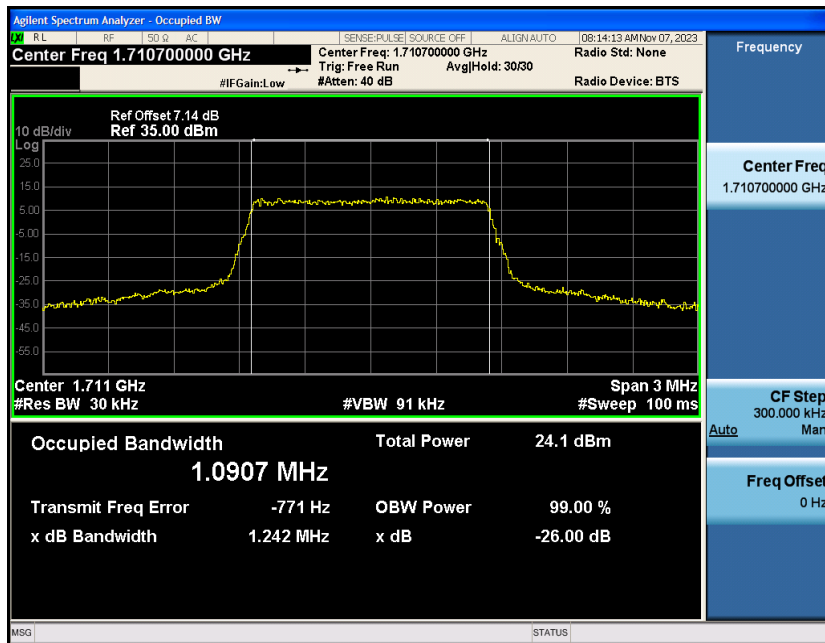

Band4-1.4MHz-16QAM-19957-6RB#0