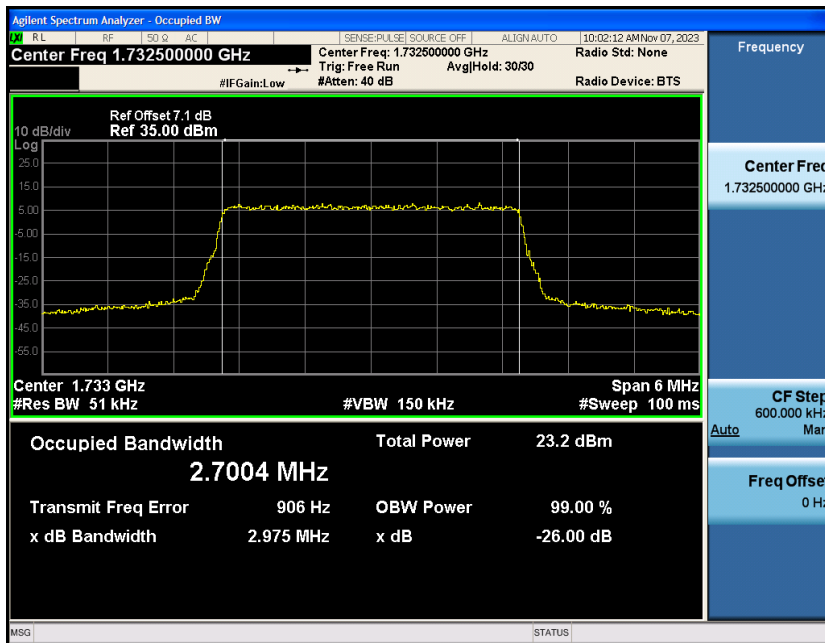

Band4-3MHz-QPSK-20175-15RB#0