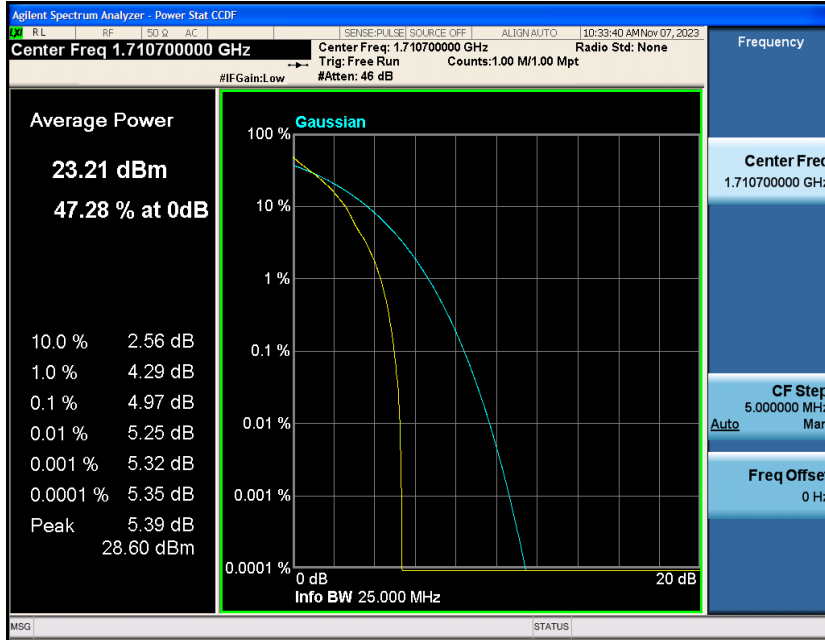

Test Graphs

Band4-1.4MHz-QPSK-19957-1RB#0