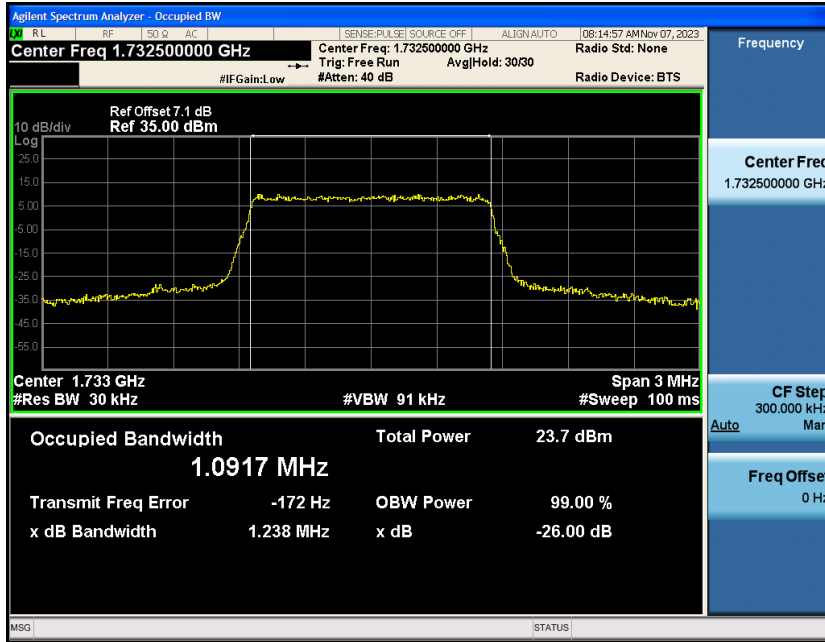

Band4	20MHz	16QAM	20050	100RB#0	17.940	18.97	PASS
Band4	20MHz	16QAM	20175	100RB#0	17.931	19.01	PASS
Band4	20MHz	16QAM	20300	100RB#0	17.983	19.05	PASS

Test Graphs

Band4-1.4MHz-16QAM-19957-6RB#0

Band4-1.4MHz-16QAM-20175-6RB#0