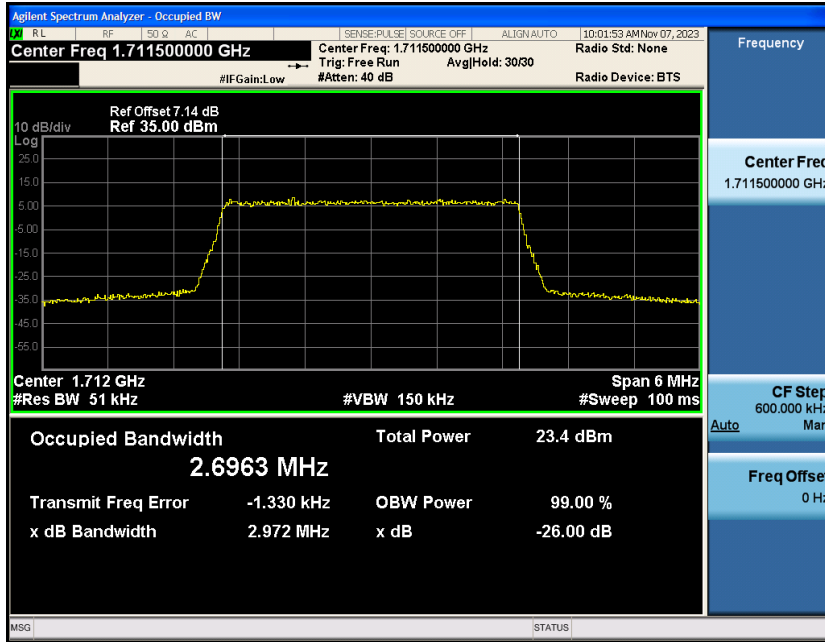

Band4-3MHz-QPSK-19965-15RB#0