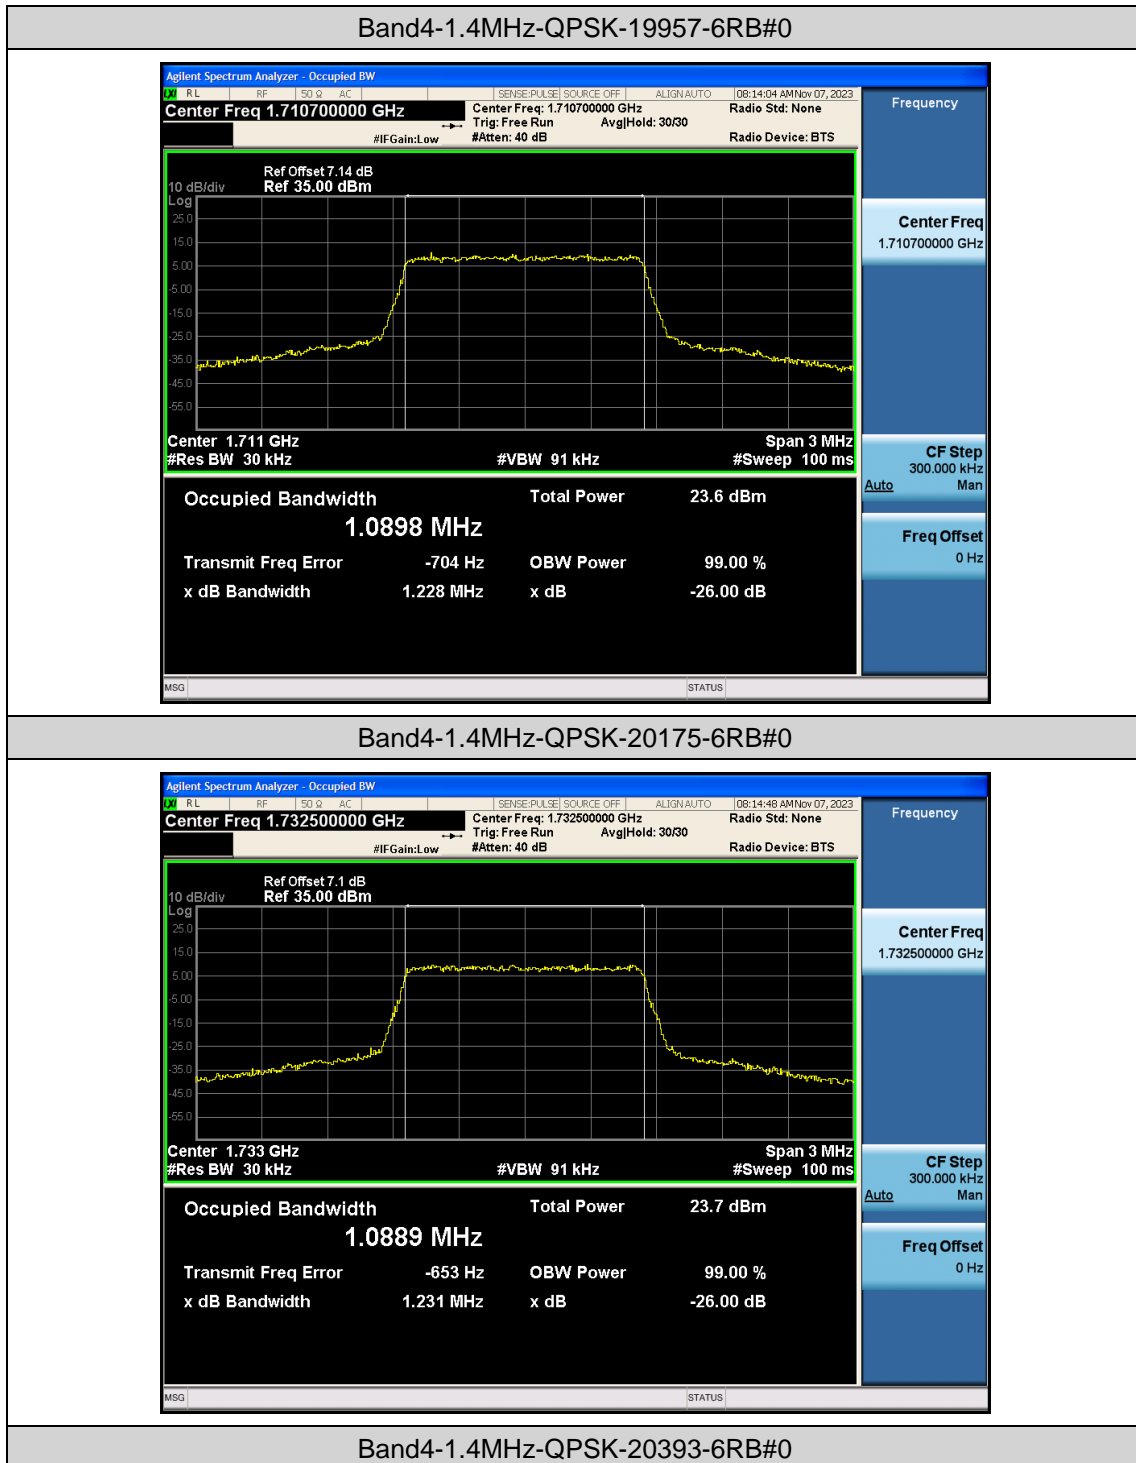

Test Graphs