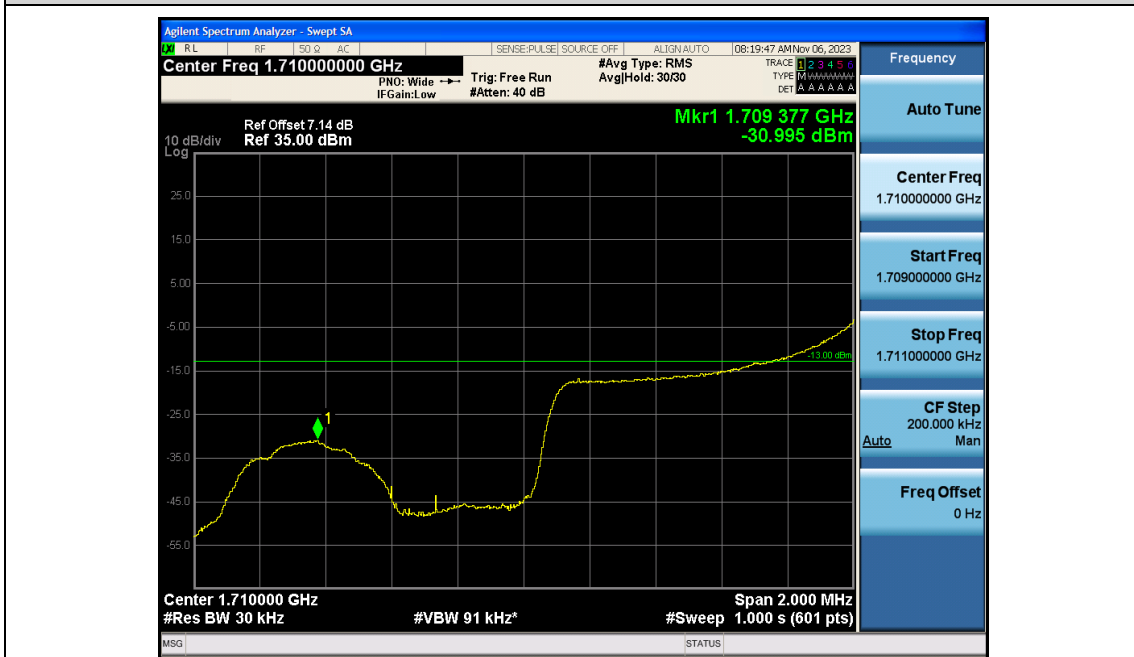

Band4-1.4MHz-QPSK-19957-6RB#0