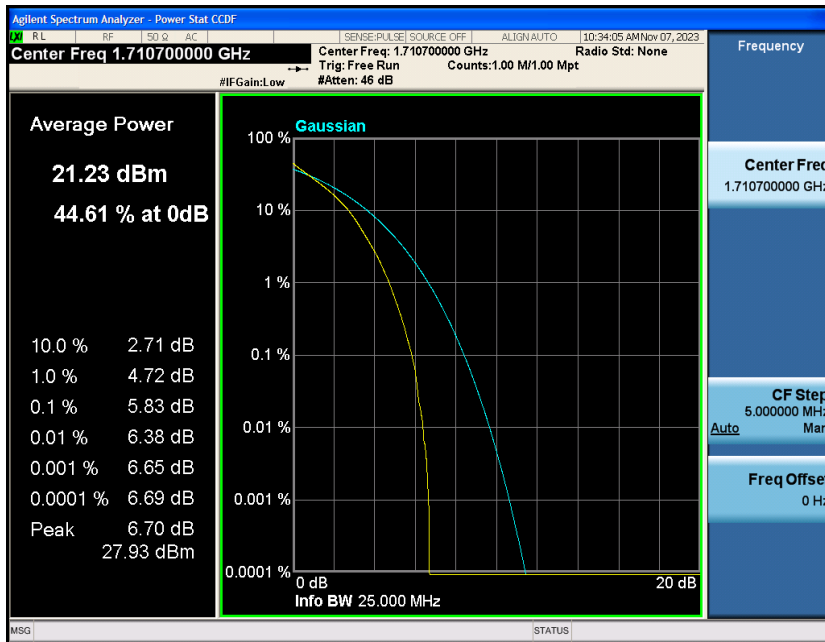

Band4-1.4MHz-QPSK-19957-6RB#0