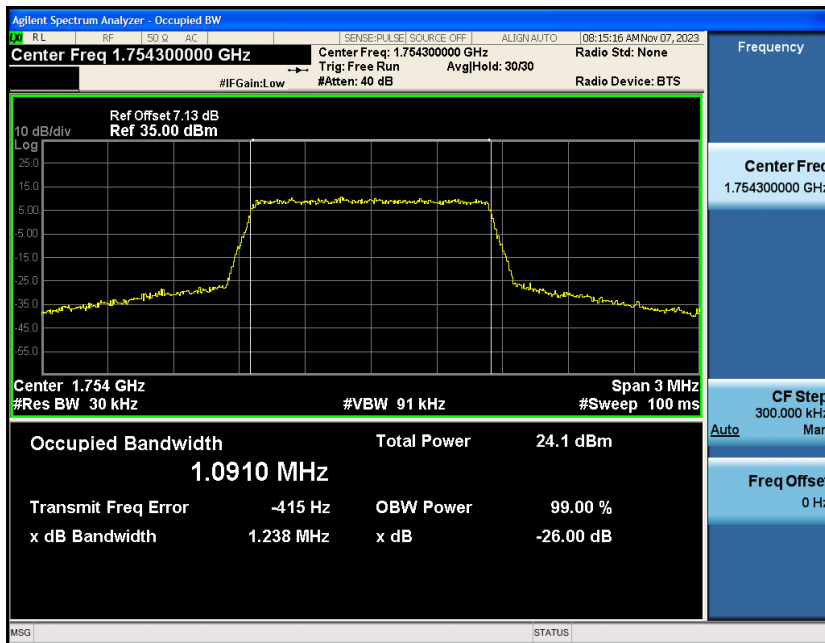

Band4-1.4MHz-16QAM-20393-6RB#0