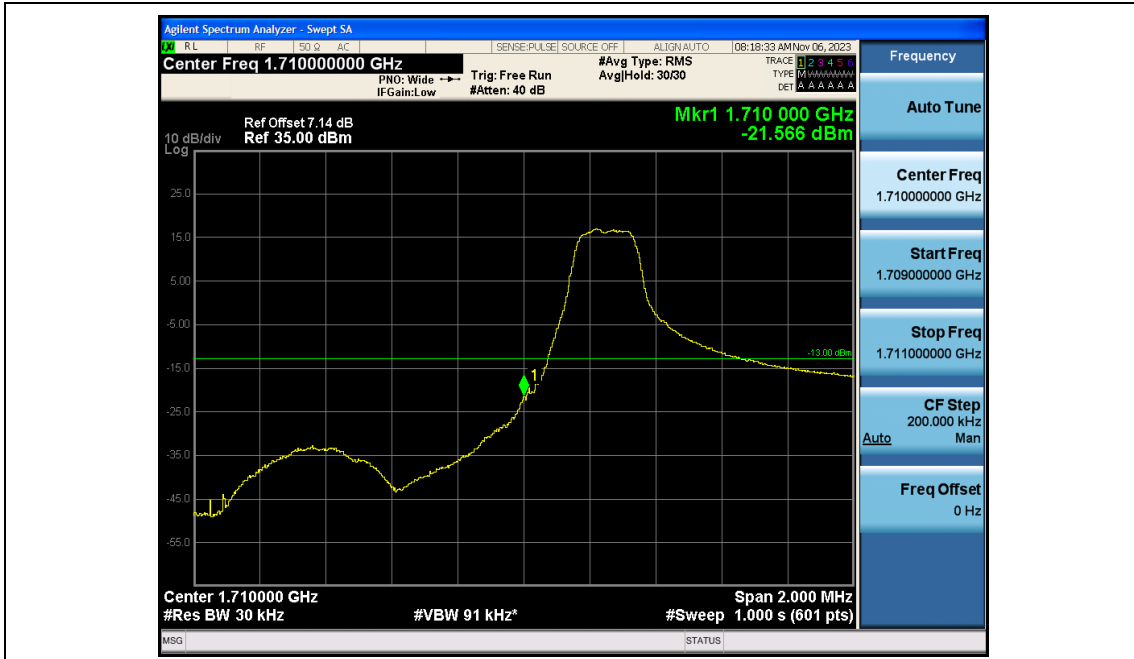

Band4-1.4MHz-QPSK-19957-1RB#5