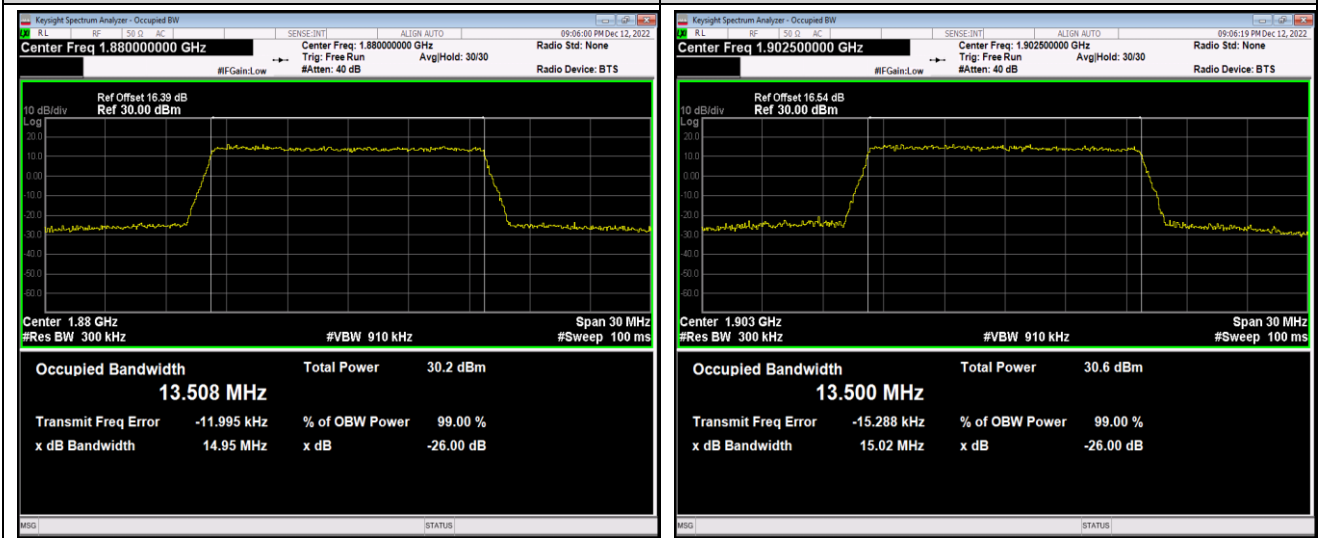

Band2-15MHz-16QAM-18900-75RB#0

Band2-15MHz-16QAM-19125-75RB#0

Band2-20MHz-QPSK-18700-100RB#0

Band2-20MHz-QPSK-18900-100RB#0