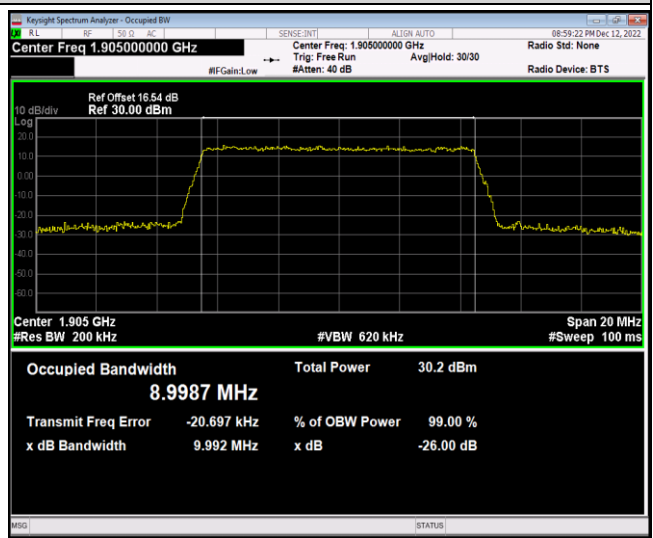

Test Graphs

Band2-10MHz-QPSK-19150-50RB#0

Band2-10MHz-16QAM-18650-50RB#0

Band2-10MHz-16QAM-18900-50RB#0

Band2-10MHz-16QAM-19150-50RB#0

Band2-15MHz-QPSK-18675-75RB#0

Band2-15MHz-QPSK-18900-75RB#0

Band2-15MHz-QPSK-19125-75RB#0