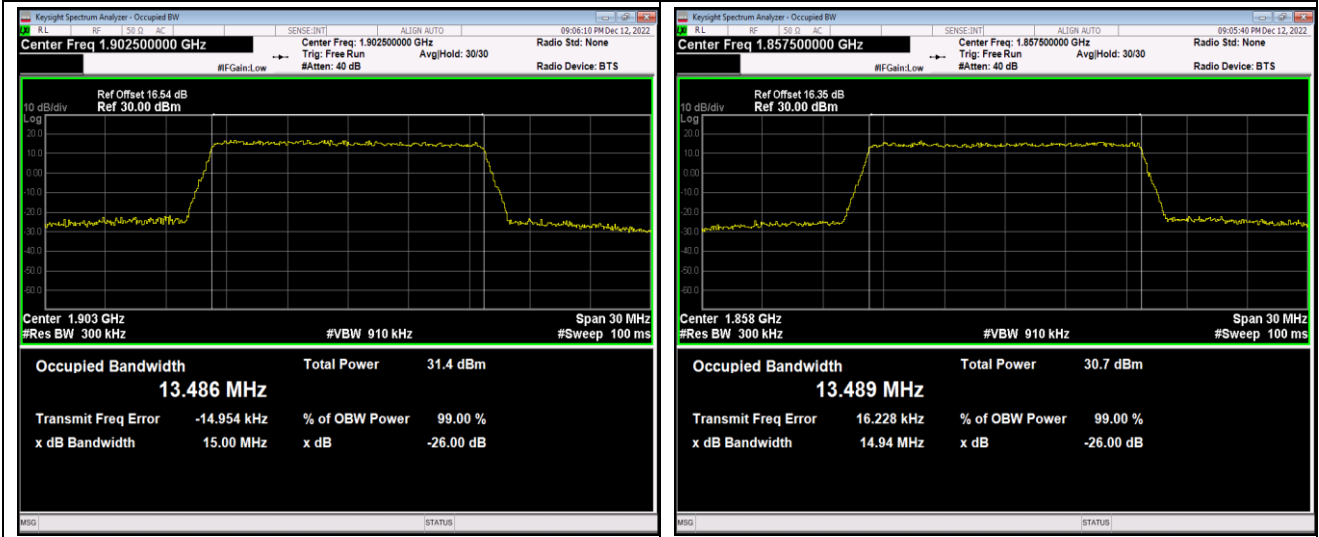

Band2-15MHz-QPSK-19125-75RB#0

Band2-15MHz-16QAM-18675-75RB#0

Band2-15MHz-16QAM-18900-75RB#0

Band2-15MHz-16QAM-19125-75RB#0