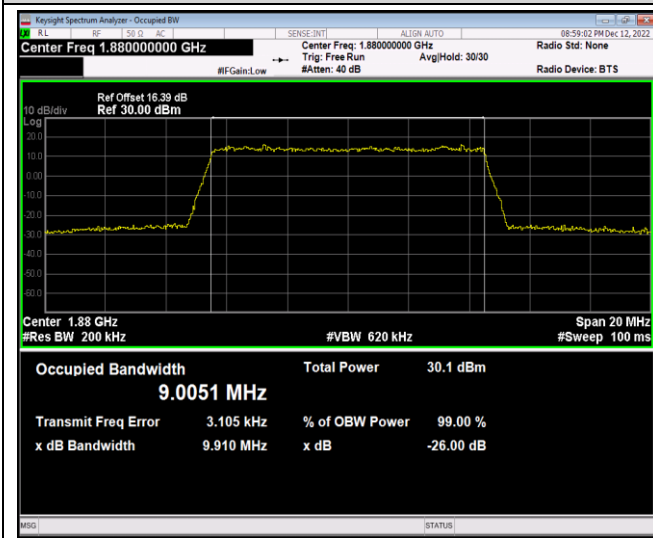

Test Graphs

Band2-10MHz-QPSK-19150-50RB#0

Band2-10MHz-16QAM-18650-50RB#0

Band2-10MHz-16QAM-18900-50RB#0

Band2-10MHz-16QAM-19150-50RB#0

Band2-15MHz-QPSK-18675-75RB#0

Band2-15MHz-QPSK-18900-75RB#0

Band2-15MHz-QPSK-19125-75RB#0