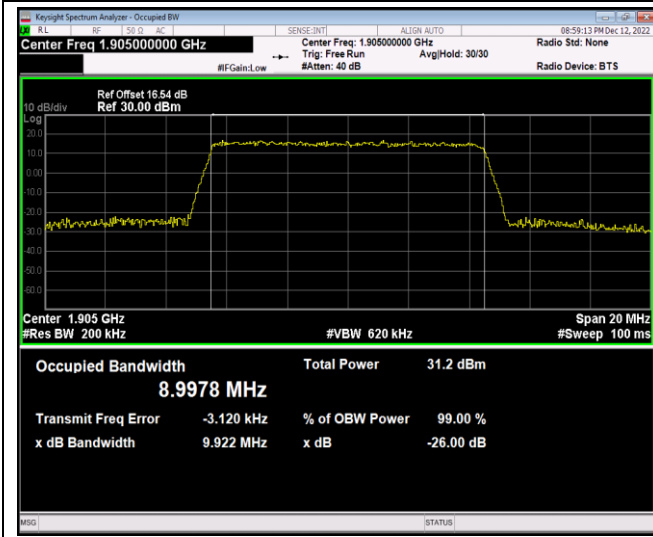

Test Graphs

Band2-10MHz-QPSK-19150-50RB#0

Band2-10MHz-16QAM-18650-50RB#0

Band2-10MHz-16QAM-18900-50RB#0

Band2-10MHz-16QAM-19150-50RB#0

Band2-15MHz-QPSK-18675-75RB#0

Band2-15MHz-QPSK-18900-75RB#0

Band2-15MHz-QPSK-19125-75RB#0