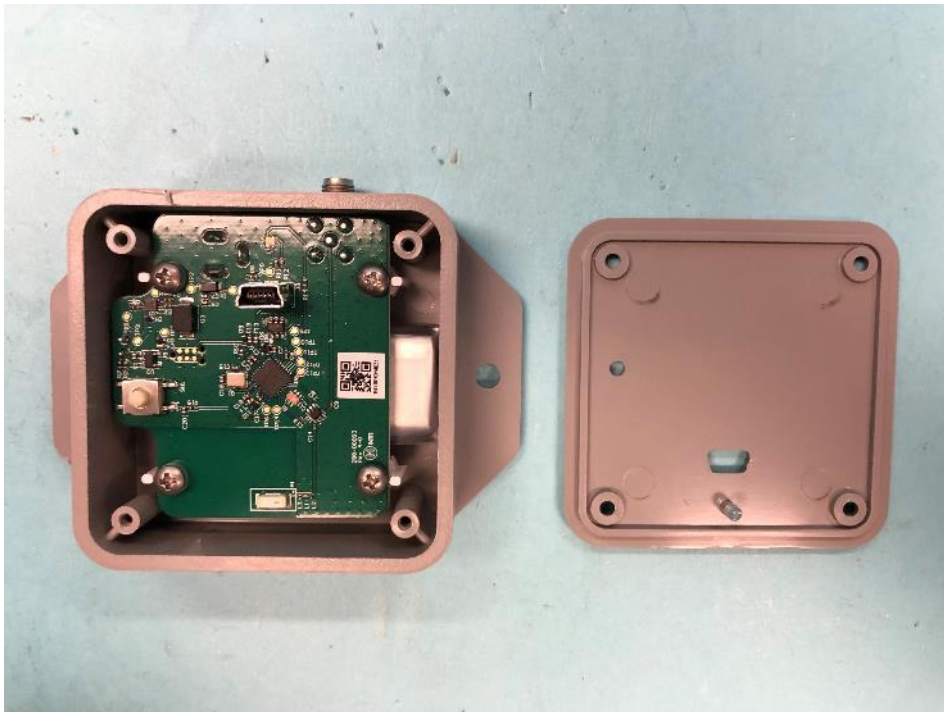

EUT Internal Photos

Date: 2019-03-24

Model: Network Extender

External Whip Antenna
2405-2480MHz

Internal Chip Antenna

2405-2480MHz