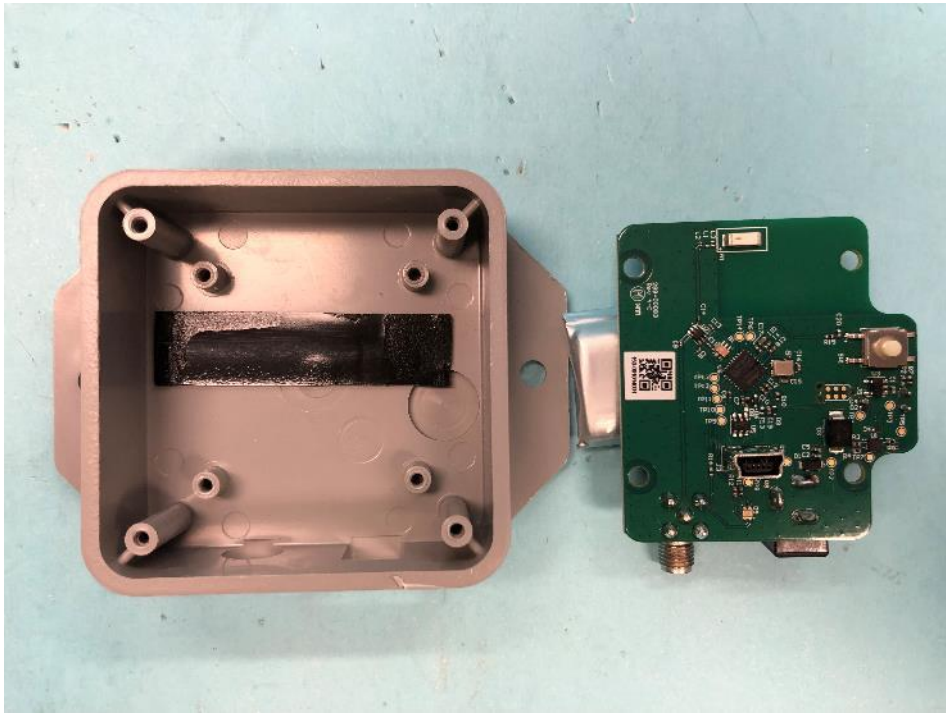

EUT Internal Photos

Date: 2019-03-24

Model: Network Extender

External Whip Antenna
2405-2480MHz

Internal Chip Antenna

2405-2480MHz