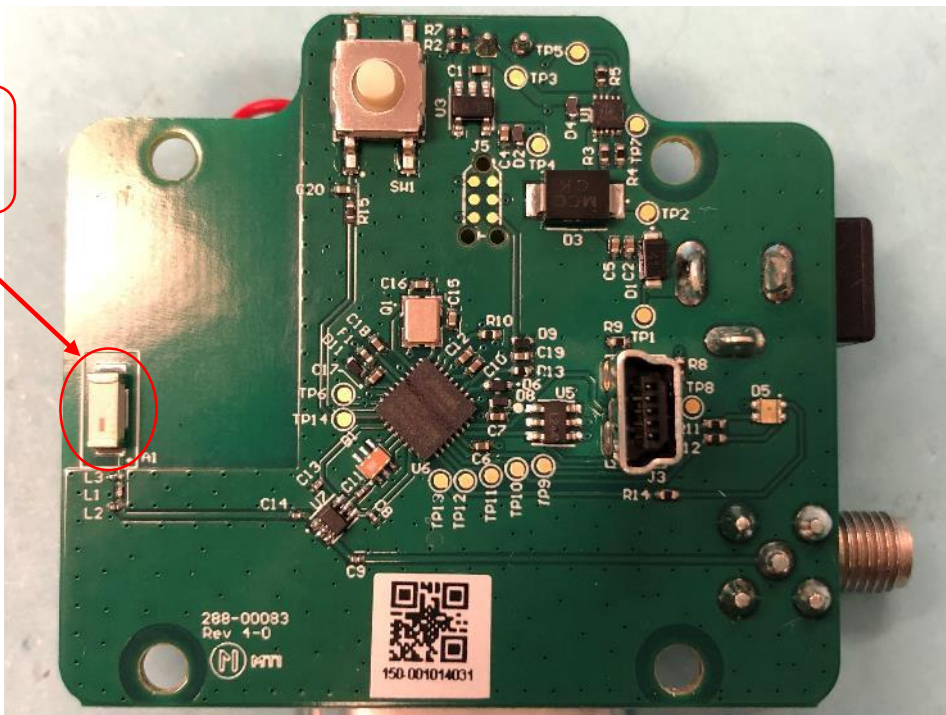

EUT Internal Photos

Date: 2019-03-24

Model: Network Extender

External Whip Antenna
2405-2480MHz

Internal Chip Antenna

2405-2480MHz