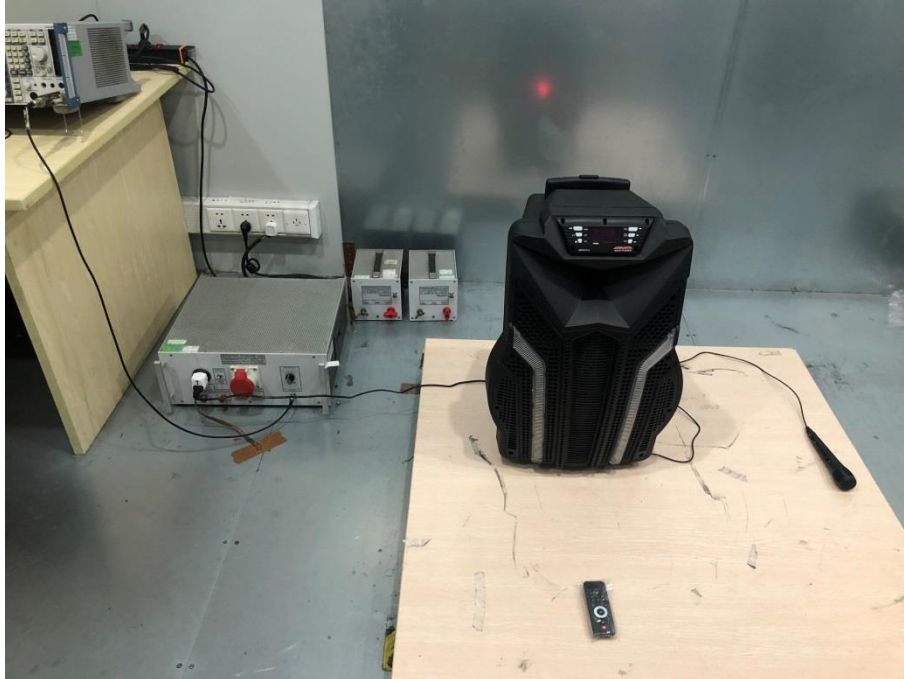

EXHIBIT 4 - TEST SETUP PHOTOGRAPHS

Conducted Emission Test Setup

Radiation Emission Test Setup (Below 30MHz)

Radiation Emission Test Setup (30MHz to 1GHz)**Radiation Emission Test Setup (1GHz to 18GHz)**

Radiation Emission Test Setup (Above 18GHz)