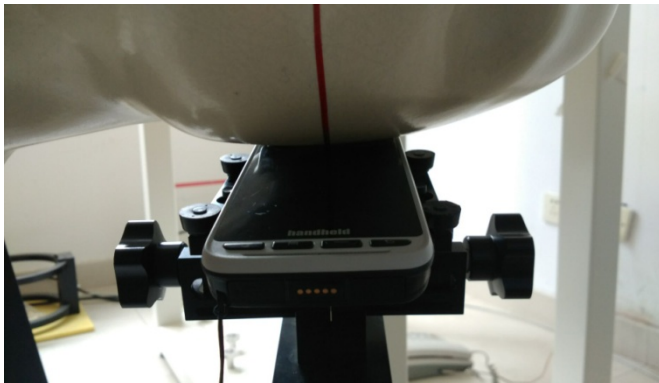

Liquid depth in the body phantom (2450MHz)

Liquid depth in the head phantom (5GHz)

Liquid depth in the body phantom (5GHz)

Left Head Touch

Right Head Touch

Left Head Tilt (15°)

Right Head Tilt (15°)

Body-worn Front Side (10mm)

Body-worn Rear Side (10mm)

Hotspot mode - Front Side (10mm)

Hotspot mode - Rear Side (10mm)

Hotspot mode - Left Side (10mm)

Hotspot mode - Right Side (10mm)

Hotspot mode - Top Side (10mm)

Hotspot mode - Bottom Side (10mm)