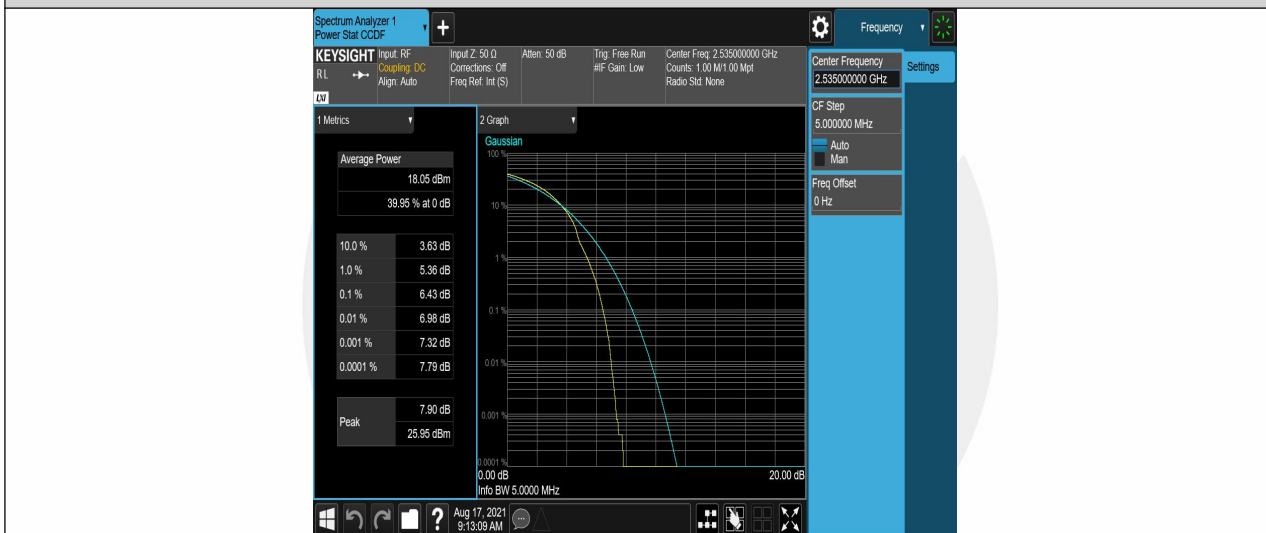

Band7-20MHz-QPSK-21100-100RB#0