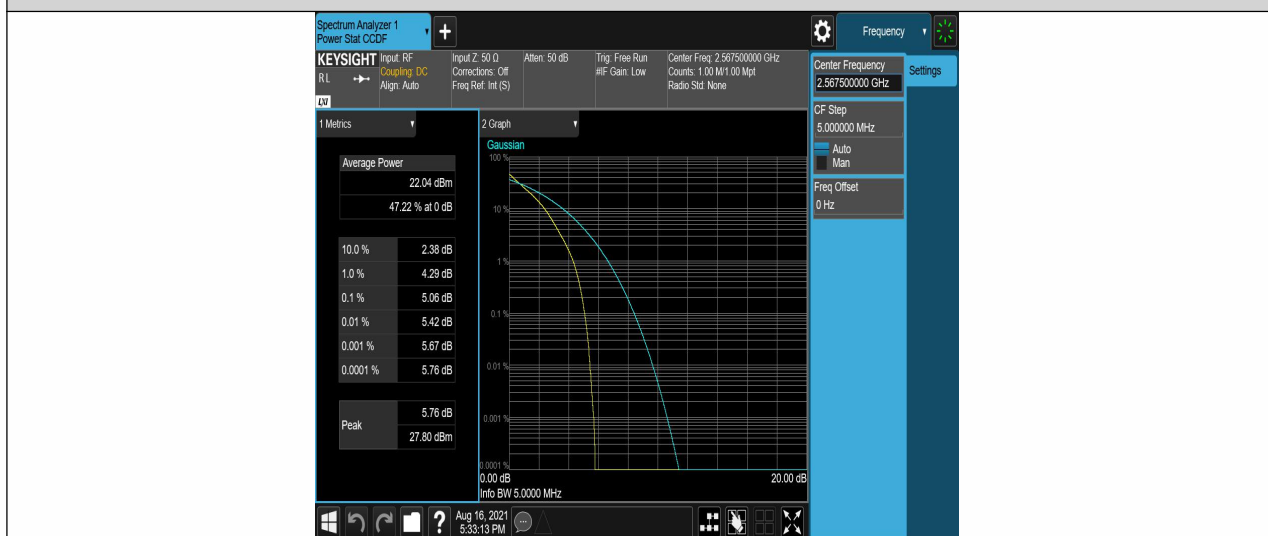

Test Graphs