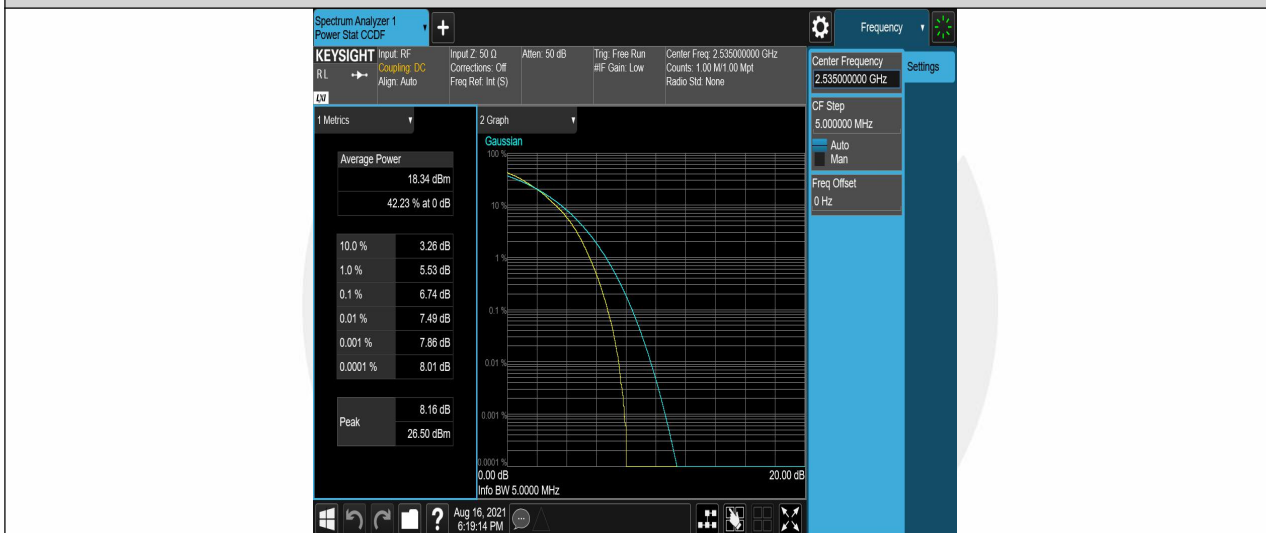

**Band7-10MHz-16QAM-20800-50RB#0**

**Band7-10MHz-16QAM-21100-50RB#0**

**Band7-10MHz-16QAM-21400-50RB#0**

**Band7-15MHz-16QAM-20825-75RB#0**

**Band7-15MHz-16QAM-21100-75RB#0**

**Band7-15MHz-16QAM-21375-75RB#0**