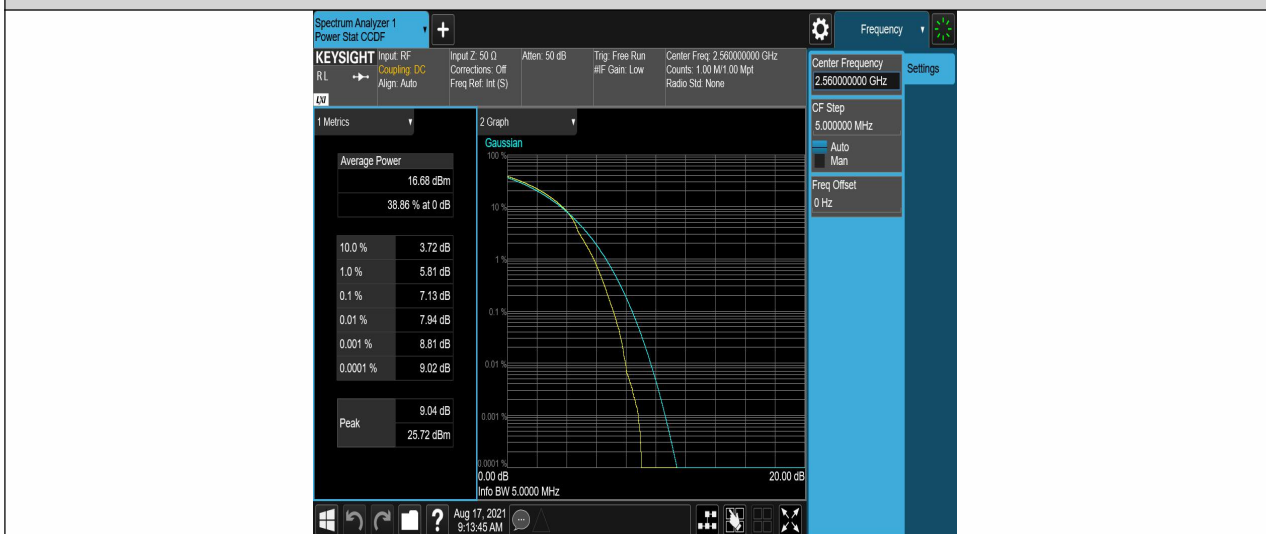

**Band7-20MHz-QPSK-20850-100RB#0**

**Band7-20MHz-QPSK-21100-100RB#0**

**Band7-20MHz-QPSK-21350-100RB#0**

Band7-20MHz-16QAM-20850-100RB#0

Band7-20MHz-16QAM-21100-100RB#0

Band7-20MHz-16QAM-21350-100RB#0

## Appendix C: 26dB Bandwidth and Occupied Bandwidth