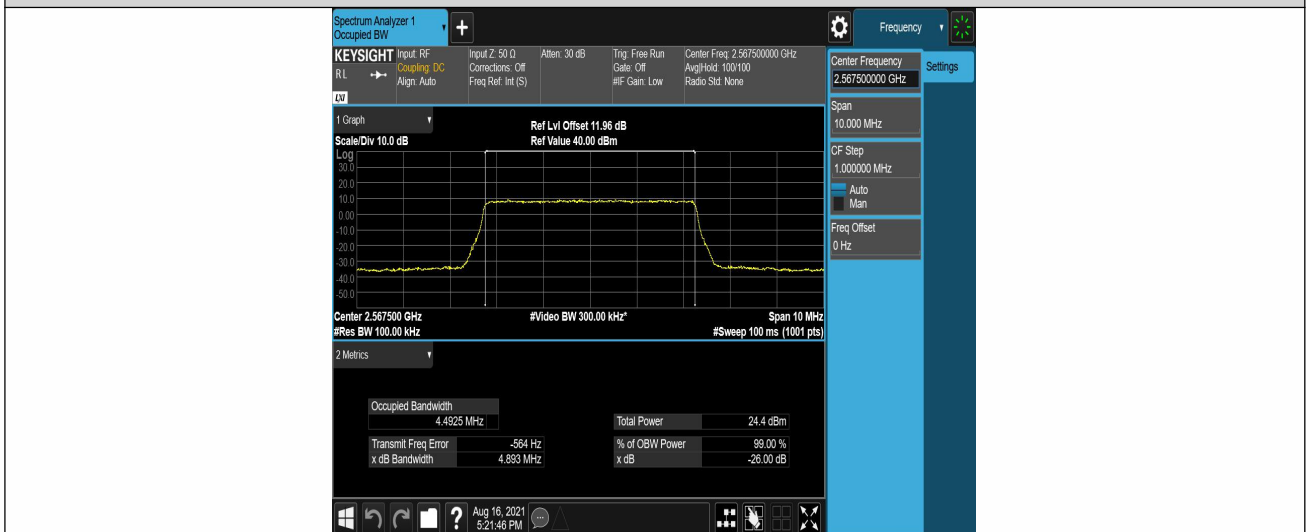

Band7-5MHz-QPSK-21425-25RB#0