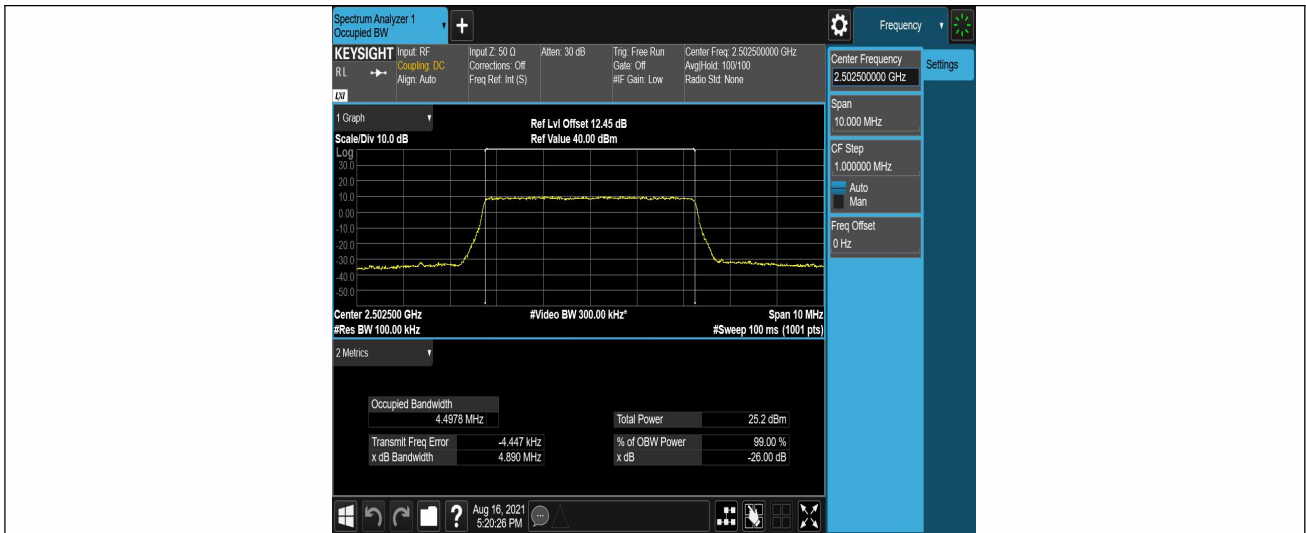

Test Graphs

Band7-5MHz-QPSK-20775-25RB#0