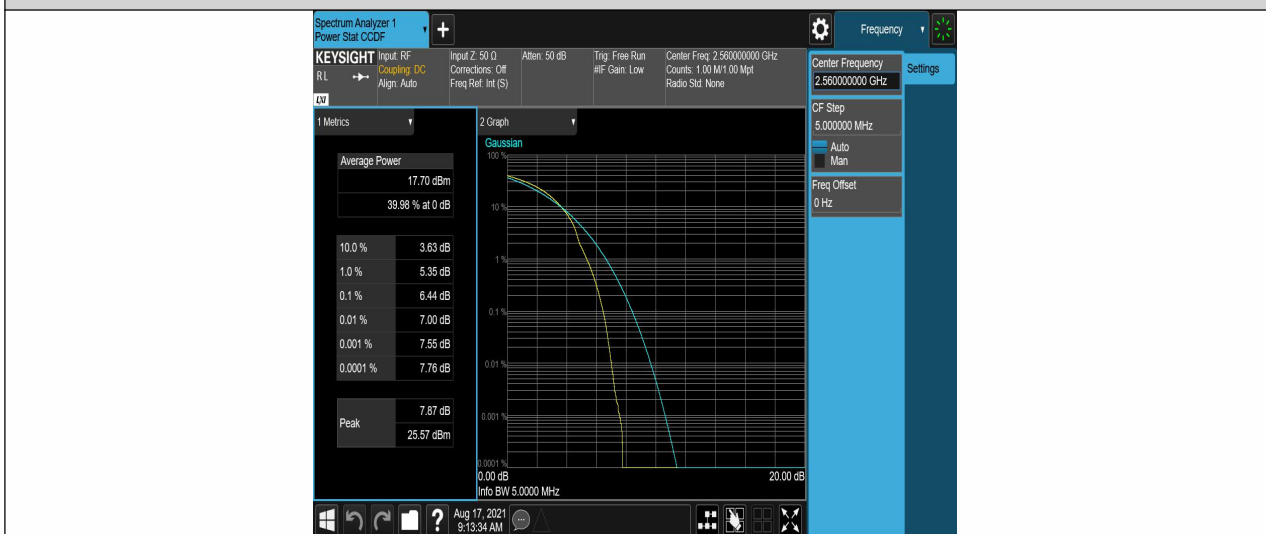

Band7-20MHz-QPSK-21350-100RB#0