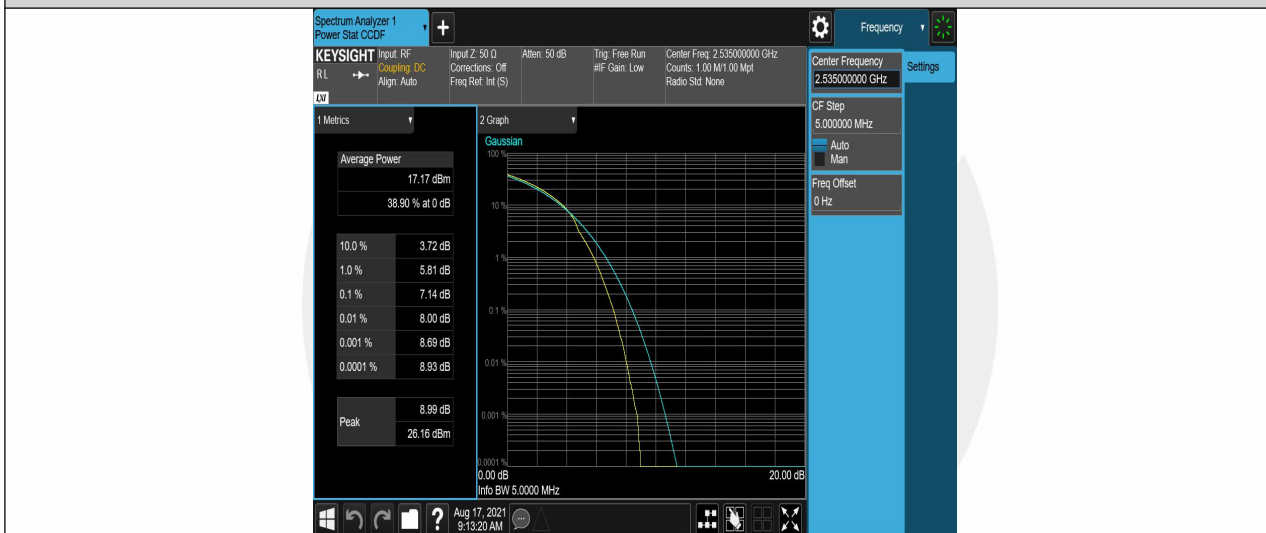

**Band7-20MHz-QPSK-20850-100RB#0**

**Band7-20MHz-QPSK-21100-100RB#0**

**Band7-20MHz-QPSK-21350-100RB#0**

Band7-20MHz-16QAM-20850-100RB#0

Band7-20MHz-16QAM-21100-100RB#0

Band7-20MHz-16QAM-21350-100RB#0

## Appendix C: 26dB Bandwidth and Occupied Bandwidth