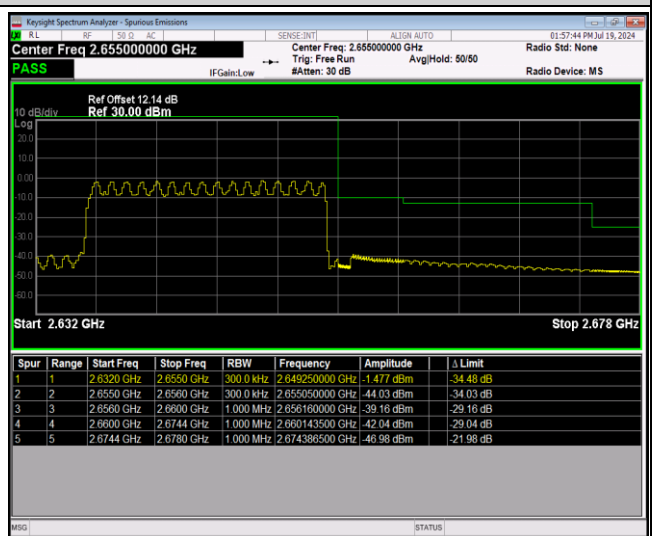

Band41-20MHz-64QAM-40140-1RB#0

Band41-20MHz-64QAM-40140-1RB#99

Band41-20MHz-64QAM-40140-100RB#0

Band41-20MHz-64QAM-41140-1RB#0

Band41-20MHz-64QAM-41140-1RB#99

Band41-20MHz-64QAM-41140-100RB#0

Band66-1.4MHz-QPSK-131979-1RB#0