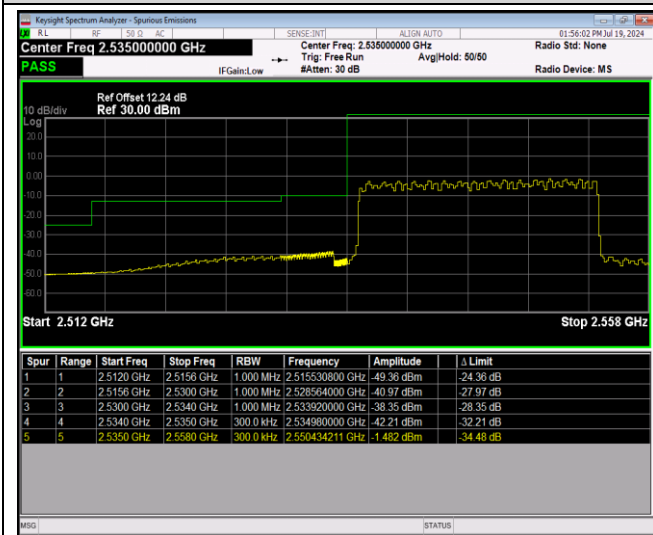

Band41-20MHz-64QAM-40140-1RB#0

Band41-20MHz-64QAM-40140-1RB#99

Band41-20MHz-64QAM-40140-100RB#0

Band41-20MHz-64QAM-41140-1RB#0

Band41-20MHz-64QAM-41140-1RB#99

Band41-20MHz-64QAM-41140-100RB#0

Band66-1.4MHz-QPSK-131979-1RB#0