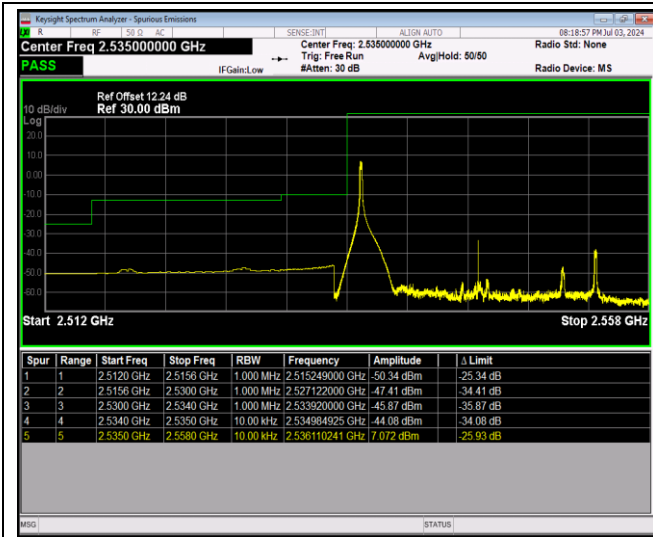

Band41-20MHz-16QAM-40140-1RB#0

Band41-20MHz-16QAM-40140-100RB#0