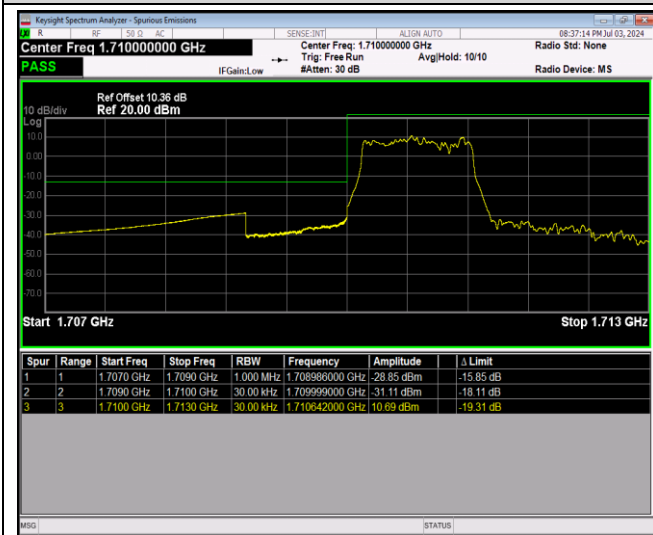

Band66-1.4MHz-QPSK-131979-6RB#0

Band66-1.4MHz-QPSK-132665-1RB#5