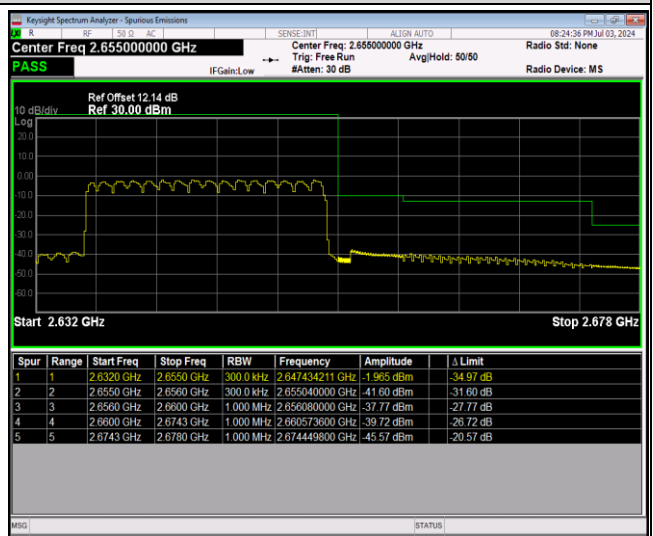

Band41-20MHz-16QAM-41140-100RB#0

Band41-20MHz-64QAM-40140-1RB#99