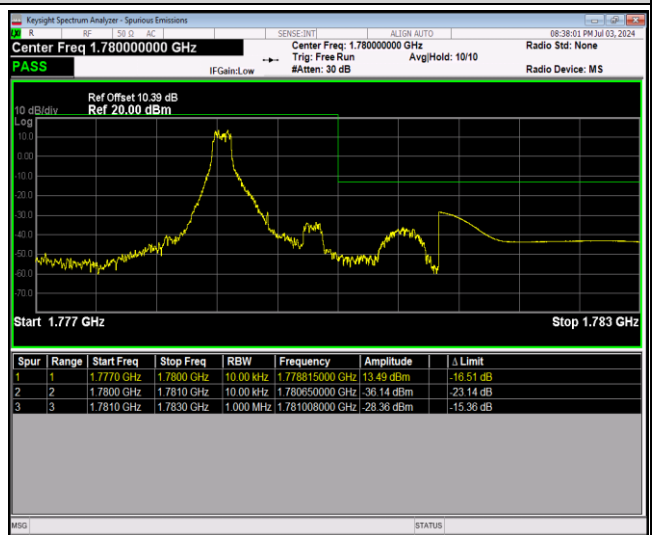

Band66-1.4MHz-QPSK-131979-1RB#5

Band66-1.4MHz-QPSK-131979-6RB#0

Band66-1.4MHz-QPSK-132665-1RB#0

Band66-1.4MHz-QPSK-132665-1RB#5

Band66-1.4MHz-QPSK-132665-6RB#0

Band66-1.4MHz-16QAM-131979-1RB#0

Band66-1.4MHz-16QAM-131979-1RB#5