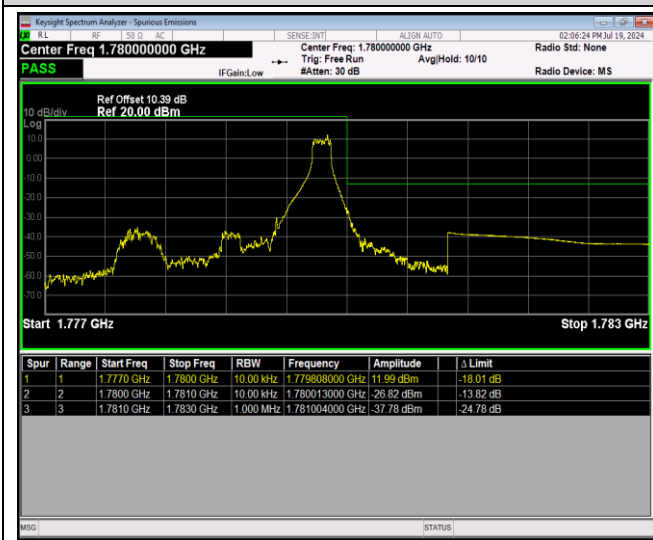

Band66-1.4MHz-64QAM-132665-1RB#5

Band66-20MHz-QPSK-132072-1RB#0