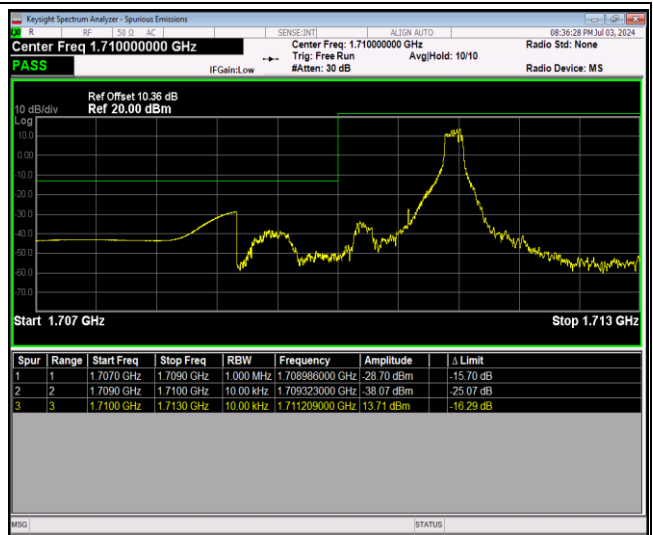

Band66-1.4MHz-QPSK-131979-1RB#5

Band66-1.4MHz-QPSK-132665-1RB#0