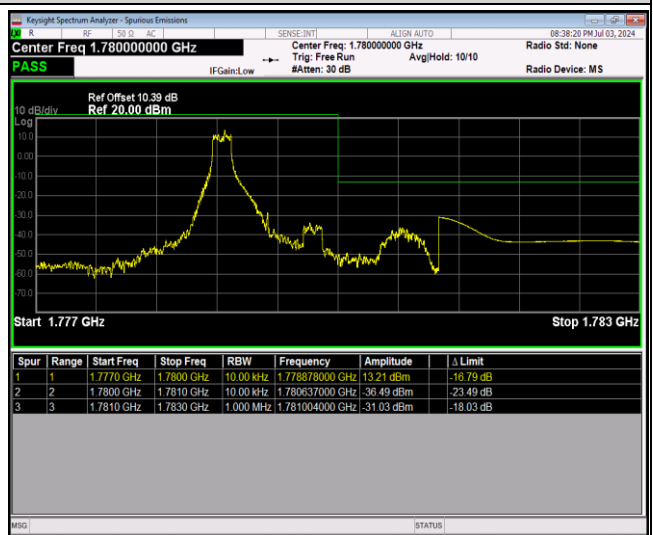

Band66-1.4MHz-16QAM-132665-1RB#0

Band66-1.4MHz-16QAM-132665-6RB#0