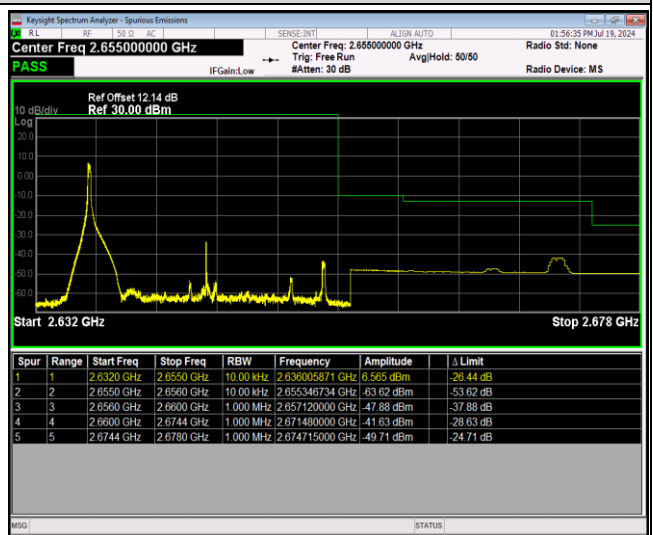

Band41-20MHz-64QAM-40140-1RB#0

Band41-20MHz-64QAM-40140-1RB#99

Band41-20MHz-64QAM-40140-100RB#0

Band41-20MHz-64QAM-41140-1RB#0

Band41-20MHz-64QAM-41140-1RB#99

Band41-20MHz-64QAM-41140-100RB#0

Band66-1.4MHz-QPSK-131979-1RB#0