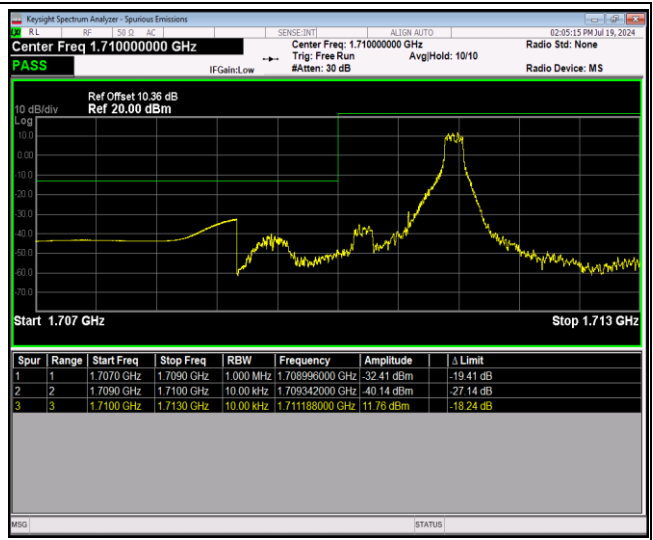

Band66-1.4MHz-16QAM-131979-6RB#0

Band66-1.4MHz-16QAM-132665-1RB#0

Band66-1.4MHz-16QAM-132665-1RB#5

Band66-1.4MHz-16QAM-132665-6RB#0

Band66-1.4MHz-64QAM-131979-1RB#0

Band66-1.4MHz-64QAM-131979-1RB#5

Band66-1.4MHz-64QAM-131979-6RB#0