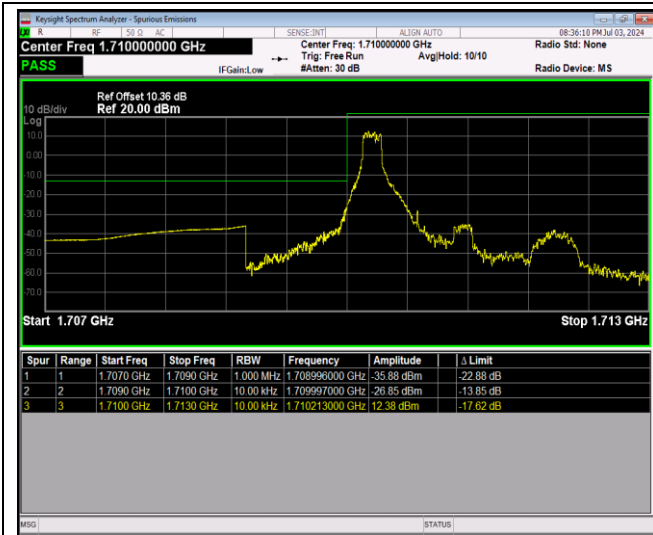

Band66-1.4MHz-QPSK-131979-1RB#5

Band66-1.4MHz-QPSK-131979-6RB#0

Band66-1.4MHz-QPSK-132665-1RB#0

Band66-1.4MHz-QPSK-132665-1RB#5

Band66-1.4MHz-QPSK-132665-6RB#0

Band66-1.4MHz-16QAM-131979-1RB#0

Band66-1.4MHz-16QAM-131979-1RB#5