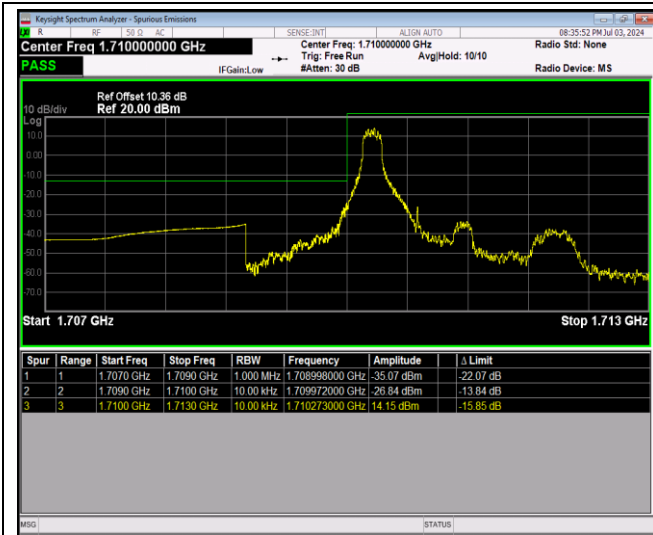

Band66-1.4MHz-QPSK-131979-1RB#0

Band66-1.4MHz-QPSK-131979-6RB#0