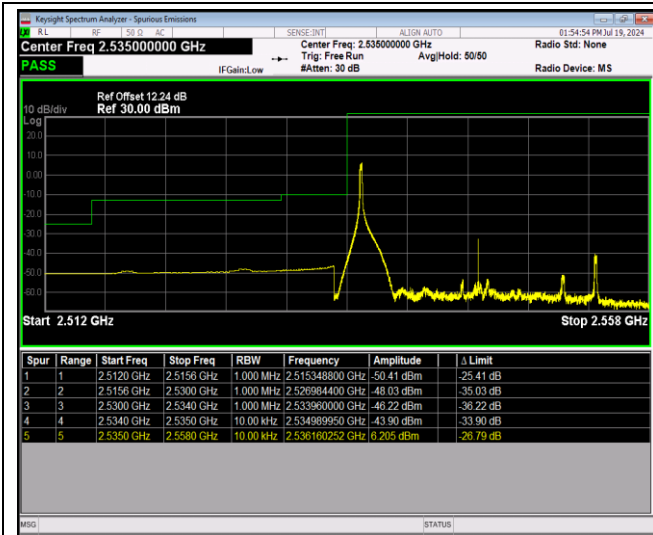

Band41-20MHz-64QAM-40140-1RB#0

Band41-20MHz-64QAM-40140-100RB#0