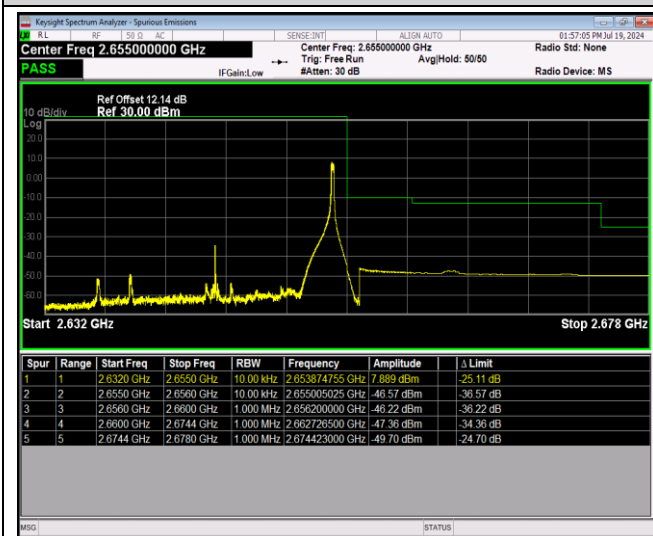

Band41-20MHz-64QAM-40140-1RB#0

Band41-20MHz-64QAM-40140-1RB#99

Band41-20MHz-64QAM-40140-100RB#0

Band41-20MHz-64QAM-41140-1RB#0

Band41-20MHz-64QAM-41140-1RB#99

Band41-20MHz-64QAM-41140-100RB#0

Band66-1.4MHz-QPSK-131979-1RB#0