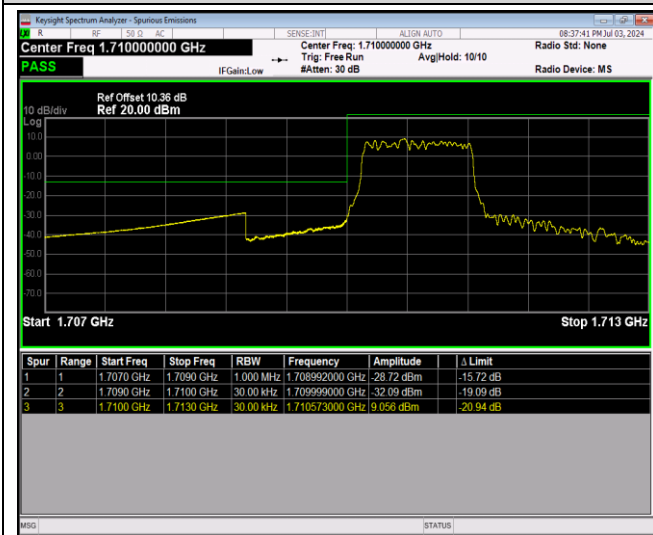

Band66-1.4MHz-16QAM-131979-6RB#0

Band66-1.4MHz-16QAM-132665-1RB#5