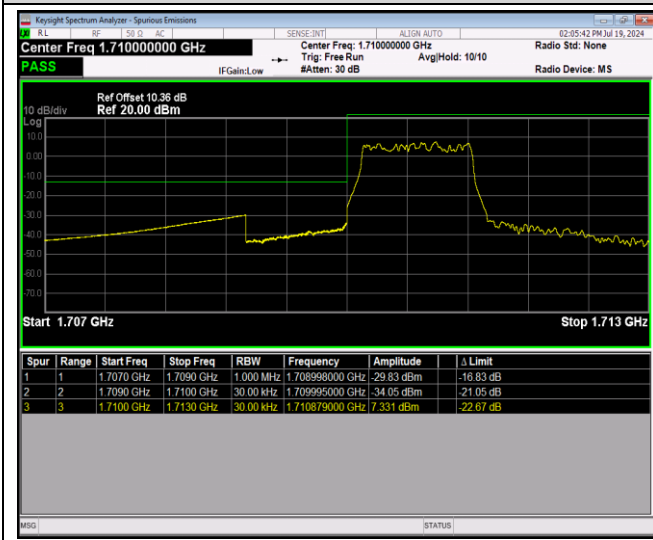

Band66-1.4MHz-64QAM-131979-6RB#0

Band66-1.4MHz-64QAM-132665-1RB#5