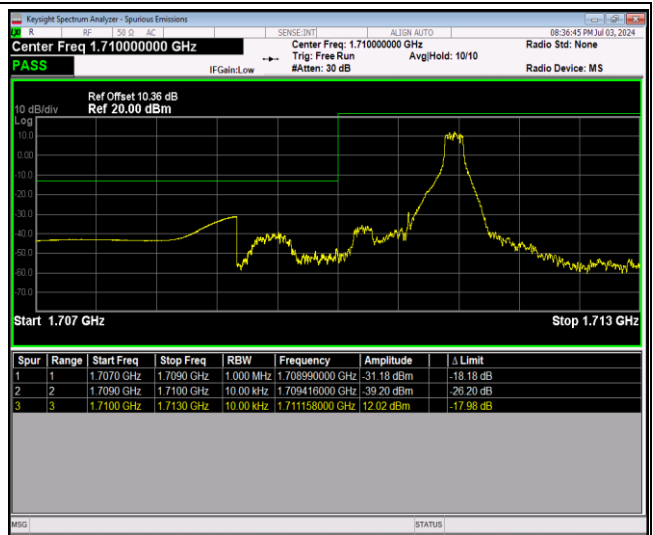

Band66-1.4MHz-16QAM-131979-1RB#5

Band66-1.4MHz-16QAM-132665-1RB#0