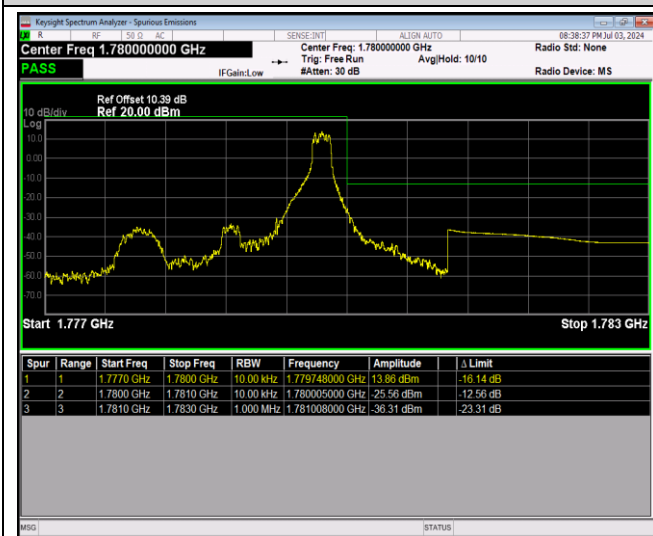

Band66-1.4MHz-QPSK-131979-1RB#5

Band66-1.4MHz-QPSK-131979-6RB#0

Band66-1.4MHz-QPSK-132665-1RB#0

Band66-1.4MHz-QPSK-132665-1RB#5

Band66-1.4MHz-QPSK-132665-6RB#0

Band66-1.4MHz-16QAM-131979-1RB#0

Band66-1.4MHz-16QAM-131979-1RB#5