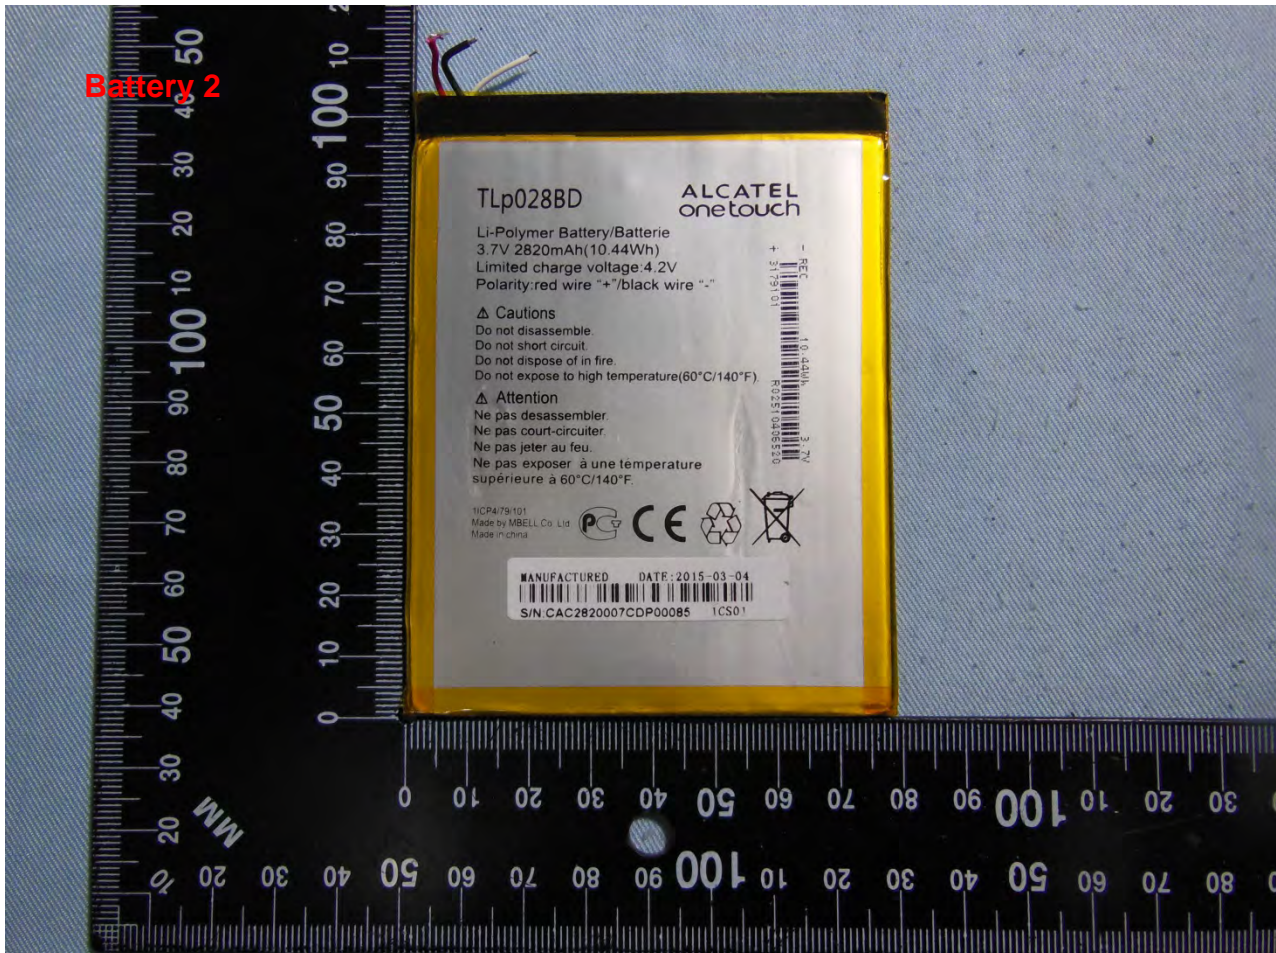

AC Adapter 1

Brand Name: ALCATEL ONETOUCH; Model Name: 9002A;
Marketing Name: ALCATEL ONETOUCH PIXI 3 (7)

AC Adapter 2

Brand Name: ALCATEL ONETOUCH; Model Name: 9002A;
Marketing Name: ALCATEL ONETOUCH PIXI 3 (7)

Brand Name: ALCATEL ONETOUCH; Model Name: 9002A;
Marketing Name: ALCATEL ONETOUCH PIXI 3 (7)

Brand Name: ALCATEL ONETOUCH; Model Name: 9002A;
Marketing Name: ALCATEL ONETOUCH PIXI 3 (7)

Brand Name: ALCATEL ONETOUCH; Model Name: 9002A;
Marketing Name: ALCATEL ONETOUCH PIXI 3 (7)