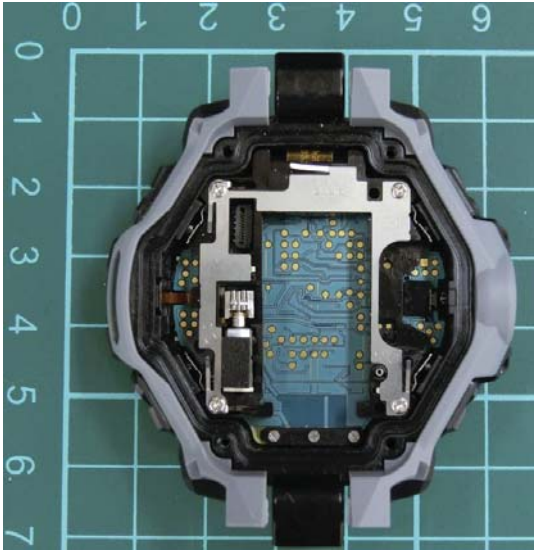

# GBD-H1000\_CW3475 Module Picture

Module in Watch case  
(with Battery)

Module in Watch case  
(with Metal Plate)

Module Back side

Module Front side

Antenna