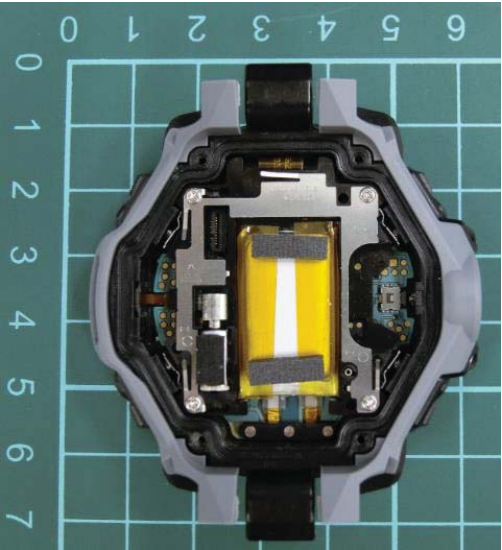

# GBD-H1000\_CW3475 Module Picture

Module in Watch case  
(with Battery)

Module in Watch case  
(with Metal Plate)

Module Back side

Module Front side

Antenna