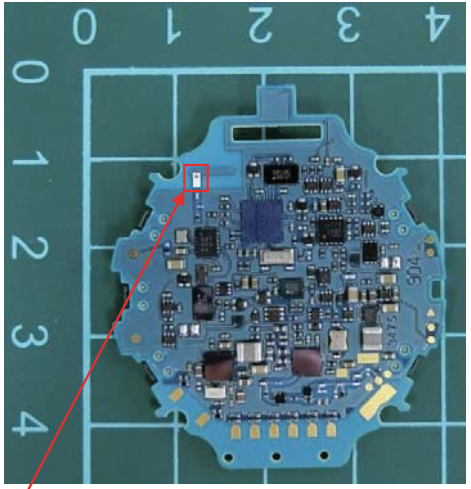

# GBD-H1000\_CW3475 Module Picture

Module in Watch case  
(with Battery)

Module in Watch case  
(with Metal Plate)

Module Back side

Module Front side

Antenna