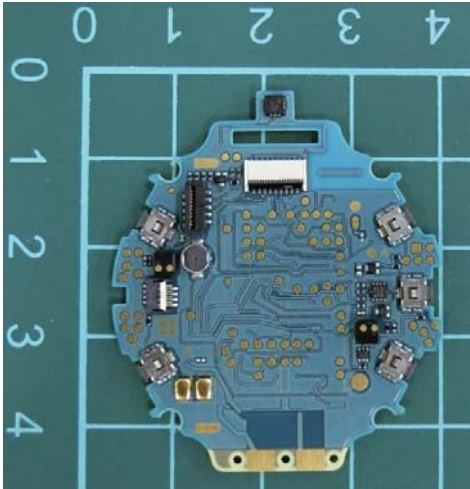

# GBD-H1000\_CW3475 Module Picture

Module in Watch case  
(with Battery)

Module in Watch case  
(with Metal Plate)

Module Back side

Module Front side

Antenna