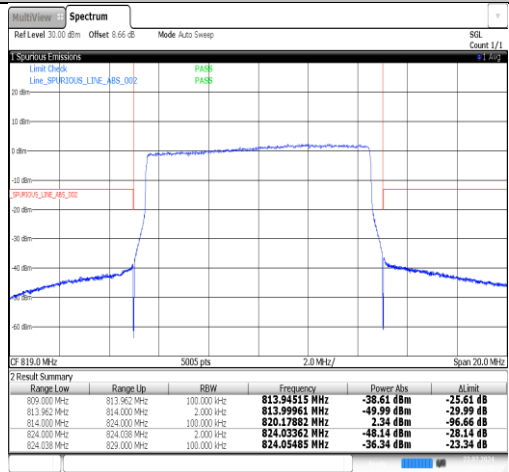

Band26(814-824)-10MHz-16QAM-26740-50RB#0-PASS

Band26(814-824)-10MHz-16QAM-26740-1RB#49-PASS

22:36:56 22.07.2024