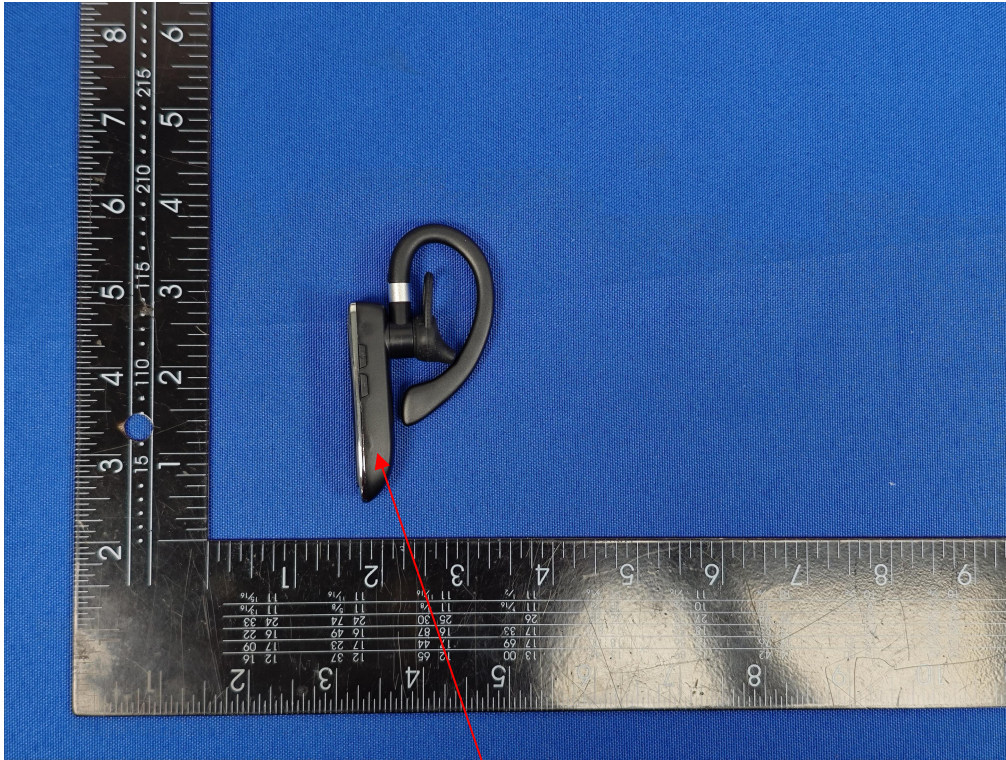

FCC ID Label Information

Label location:

FCC ID: 2BB37-EW-WEAR1

Size:10mm*10mm