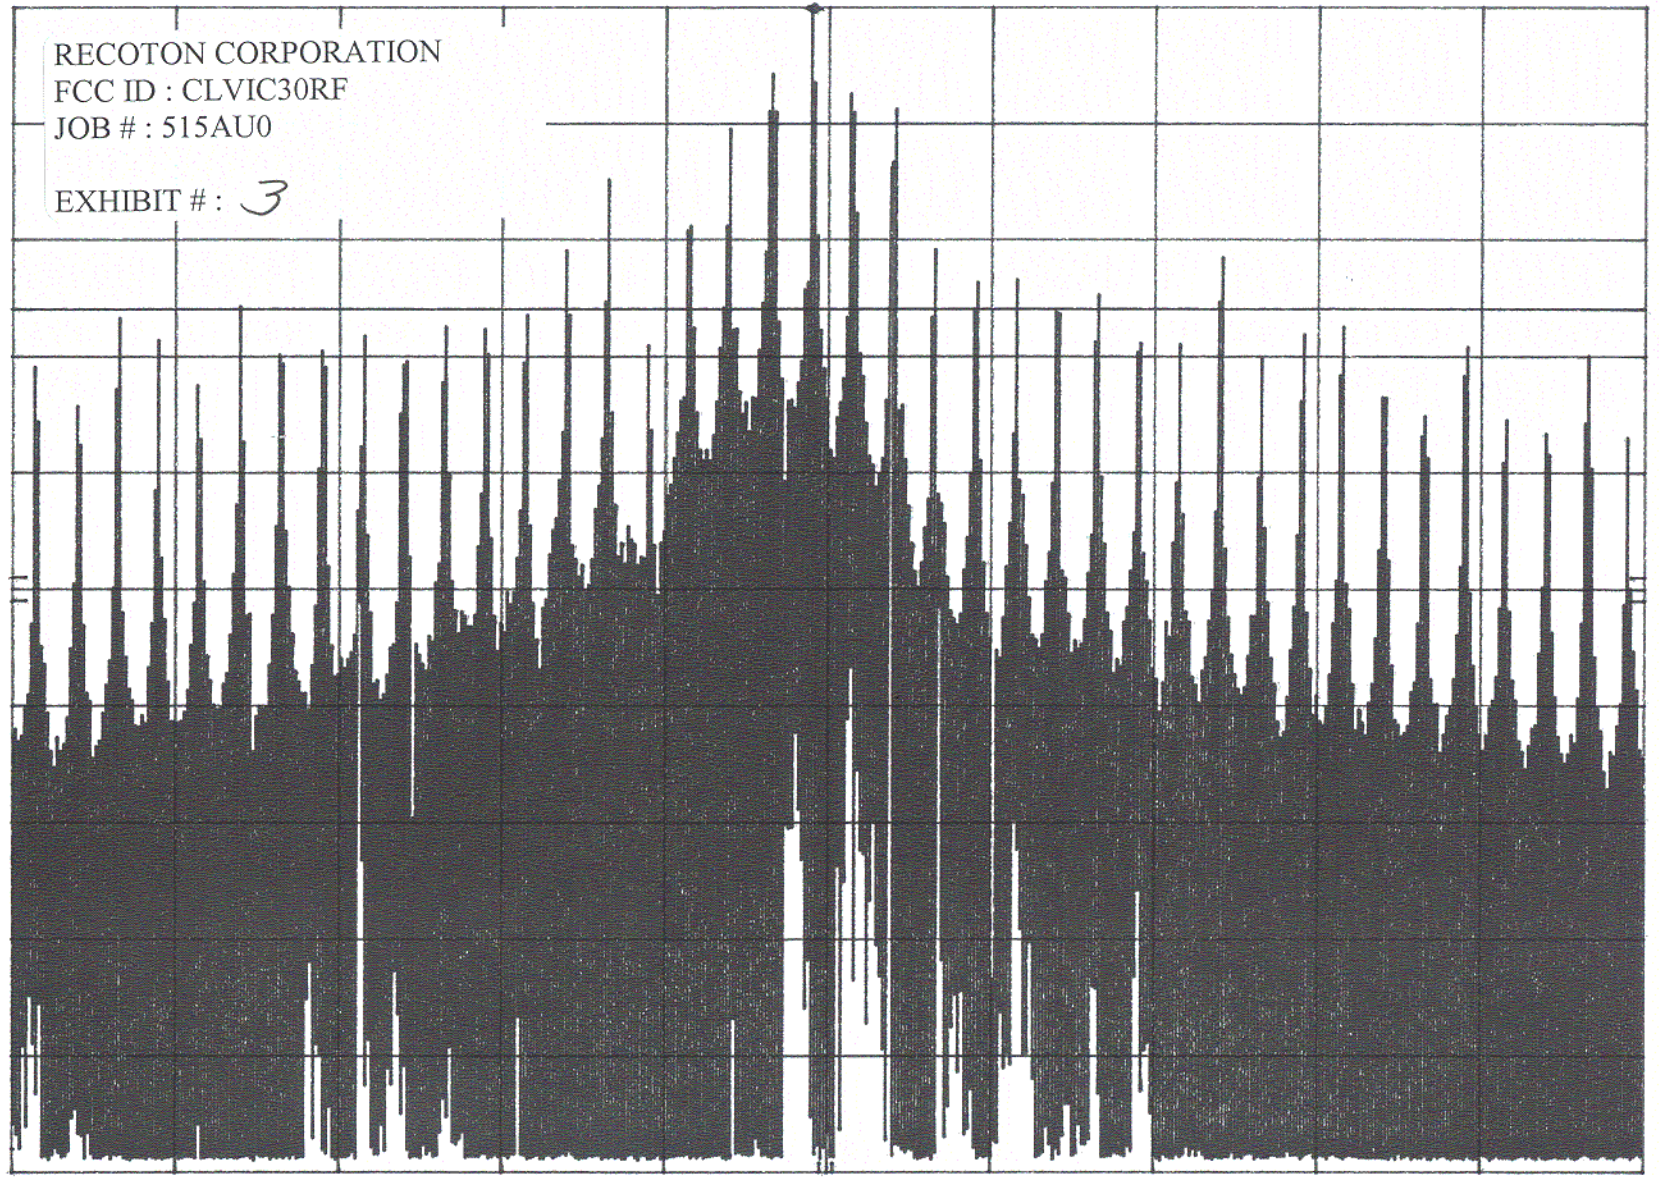

MKR 417.877 MHz
65.20 dB μ V

hp REF 65.3 dB μ V ATTEN 10 dB +0 dB

10 dB/
OFFSET
-20.0
dB
DL
39.3
dB μ V

RECOTON CORPORATION
FCC ID : CLVIC30RF
JOB # : 515AU0
EXHIBIT # : 3

CENTER 417.892 MHz SPAN 1.500 MHz
RES BW 300 Hz VBW 100 kHz SWP 30 sec