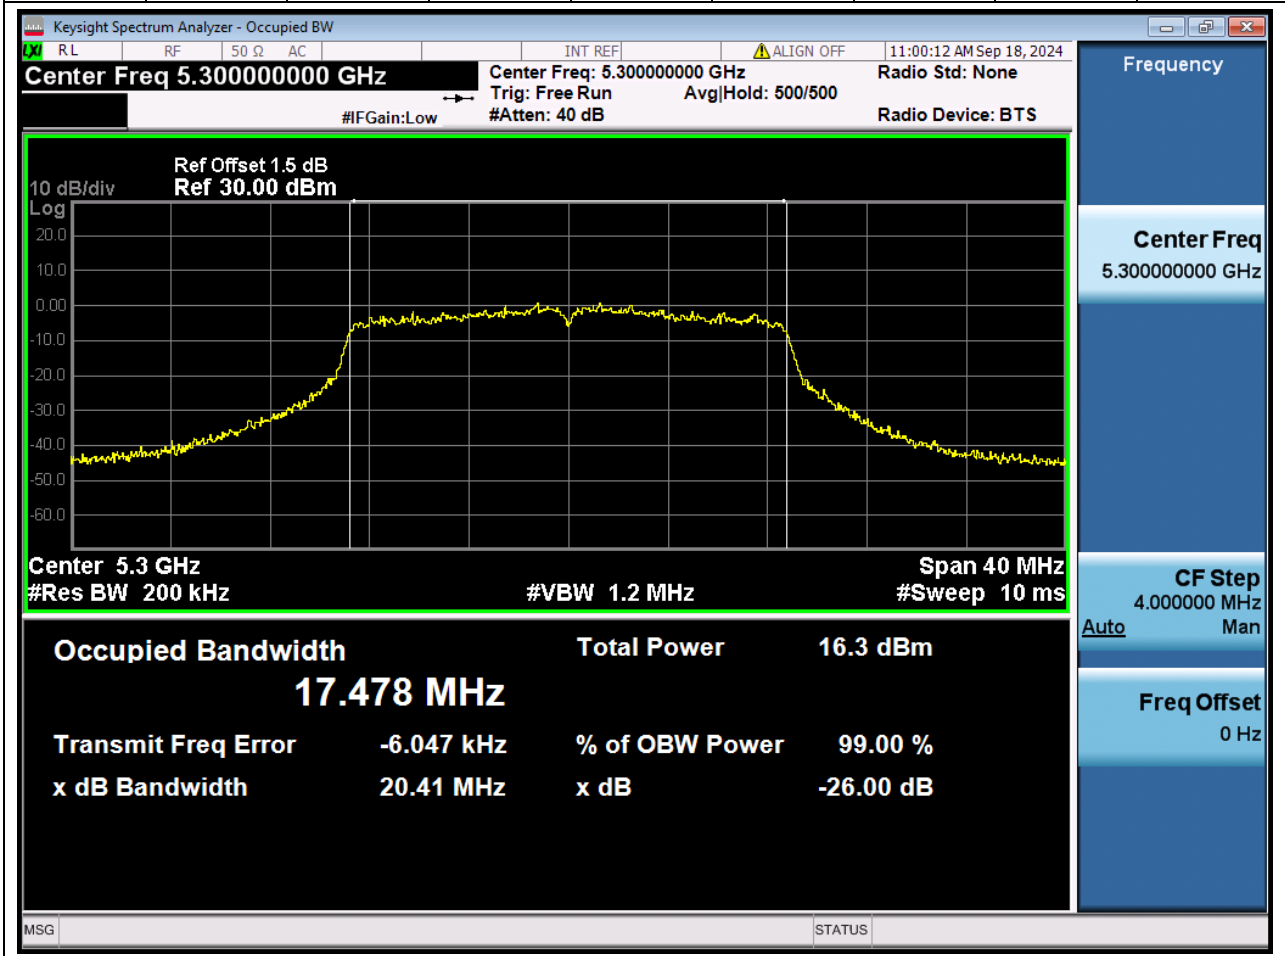

38. 802.11ac_20M_U-NII-2A_M_ANT1

38.1 A.2.2-99% Bandwidth(NTNV)

Center Frequency (MHz)	OBW Power (%)	RBW (MHz)	Detector	Limit (MHz)	OBW (MHz)	Verdict
5300	99	0.2	Peak	0	17.478227	Unknow