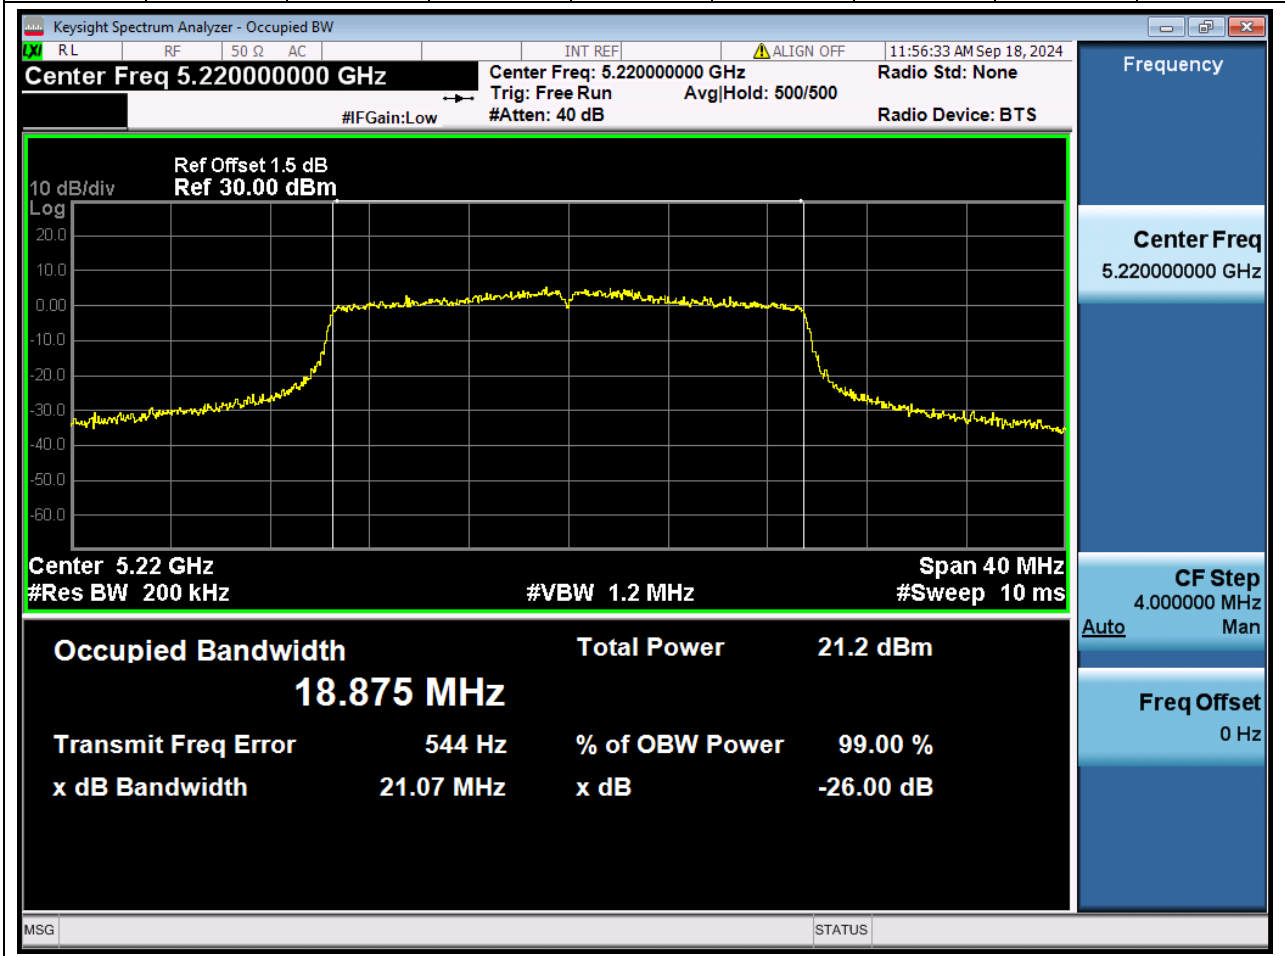

63. 802.11ax_20M_U-NII-1_M_ANT1

63.1 A.2.2-99% Bandwidth(NTNV)

Center Frequency (MHz)	OBW Power (%)	RBW (MHz)	Detector	Limit (MHz)	OBW (MHz)	Verdict
5220	99	0.2	Peak	0	18.874973	Unknow