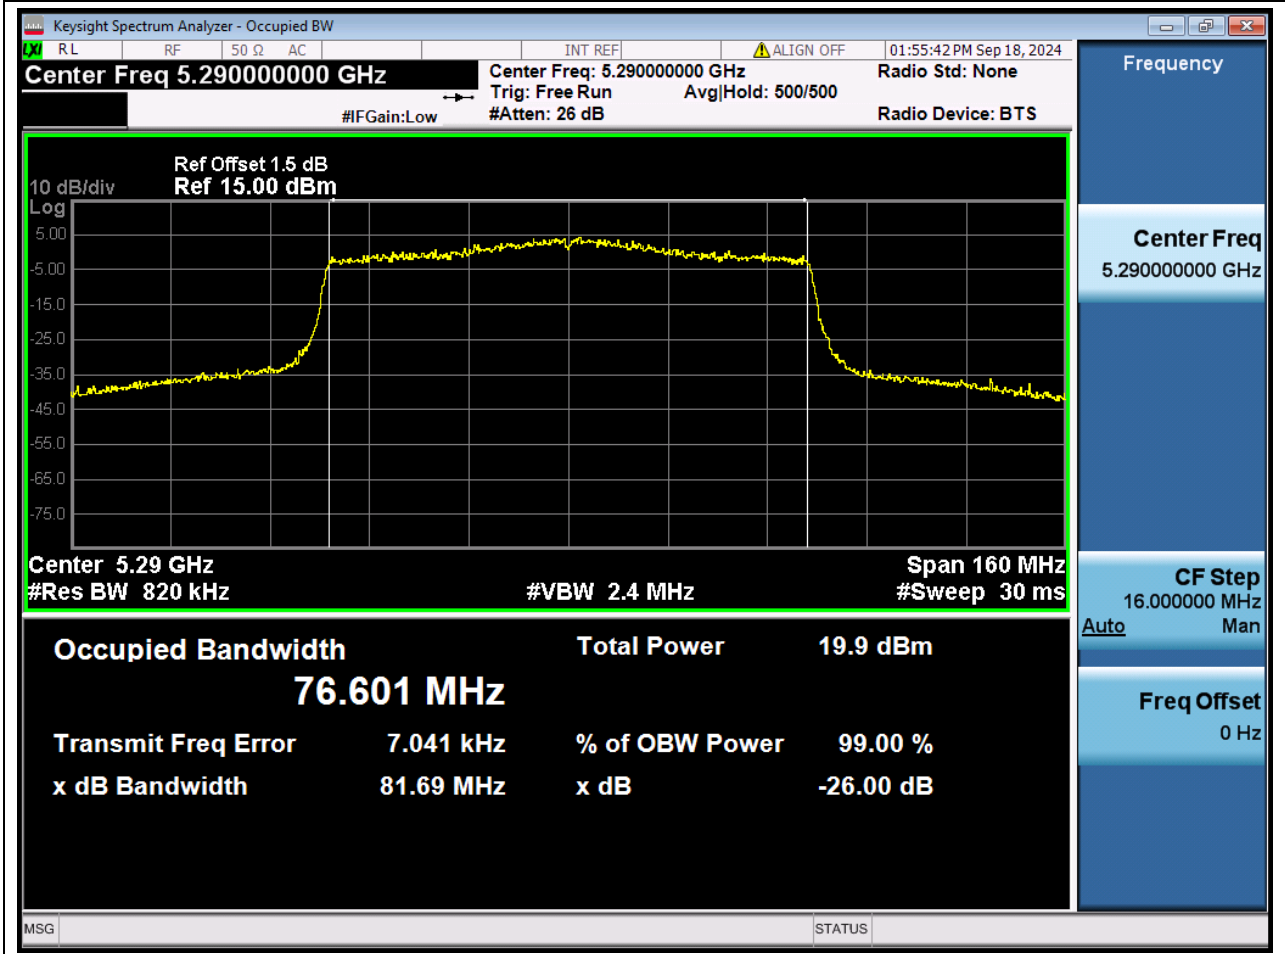

84. 802.11ax_80M_U-NII-2A_M_ANT1

84.1 A.2-26dB Bandwidth(NTNV)

Center Frequency (MHz)	XdB Down	RBW (MHz)	Detector	Limit (MHz)	XdB BandWidth (MHz)	Verdict
5290	26	0.82	Peak	0	81.68995	Unknow