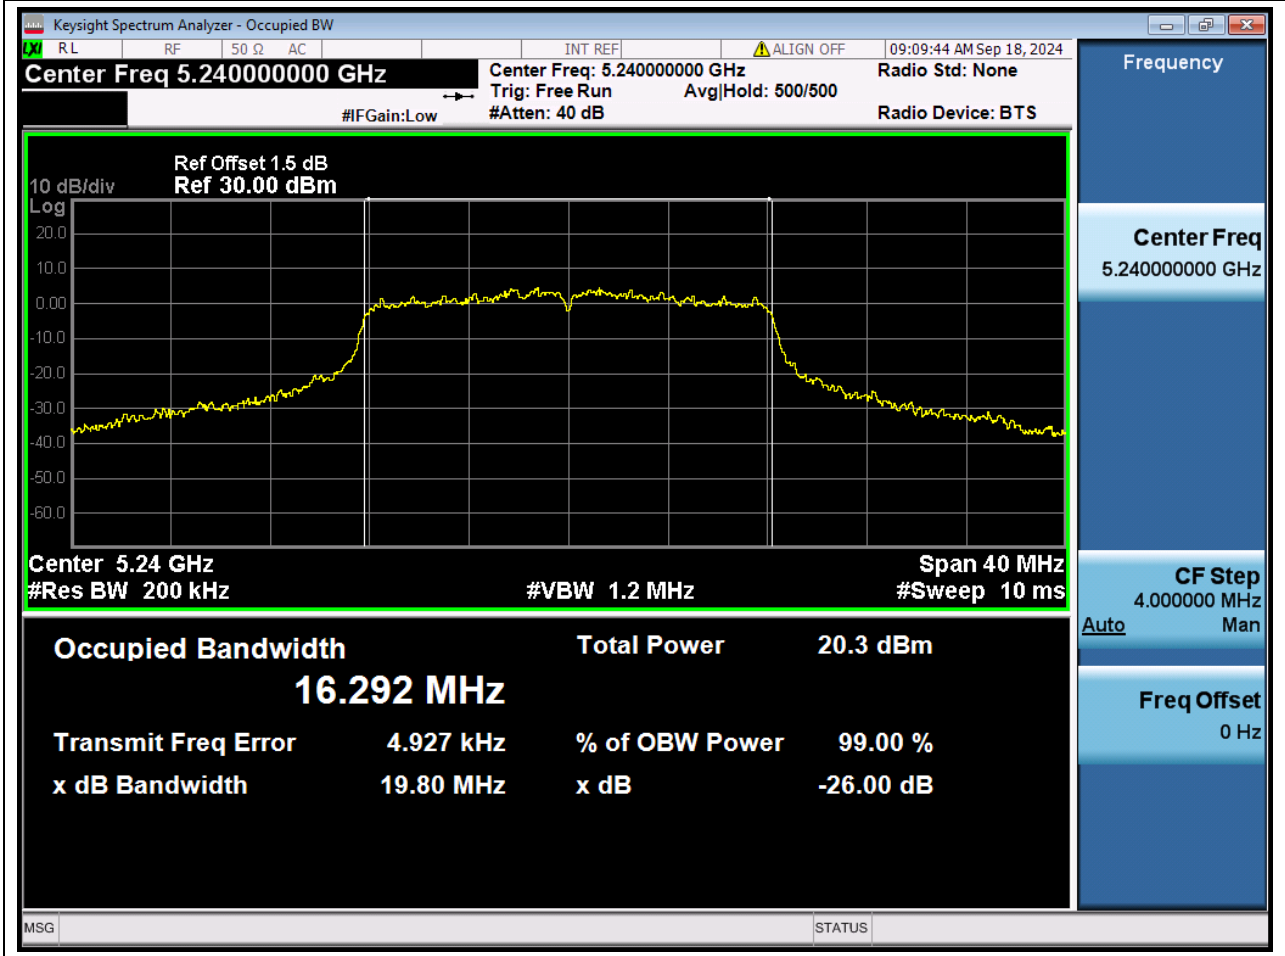

3. 802.11a_20M_U-NII-1_H_ANT1

3.1 A.2.2-99% Bandwidth(NTNV)

Center Frequency (MHz)	OBW Power (%)	RBW (MHz)	Detector	Limit (MHz)	OBW (MHz)	Verdict
5240	99	0.2	Peak	0	16.292295	Unknow