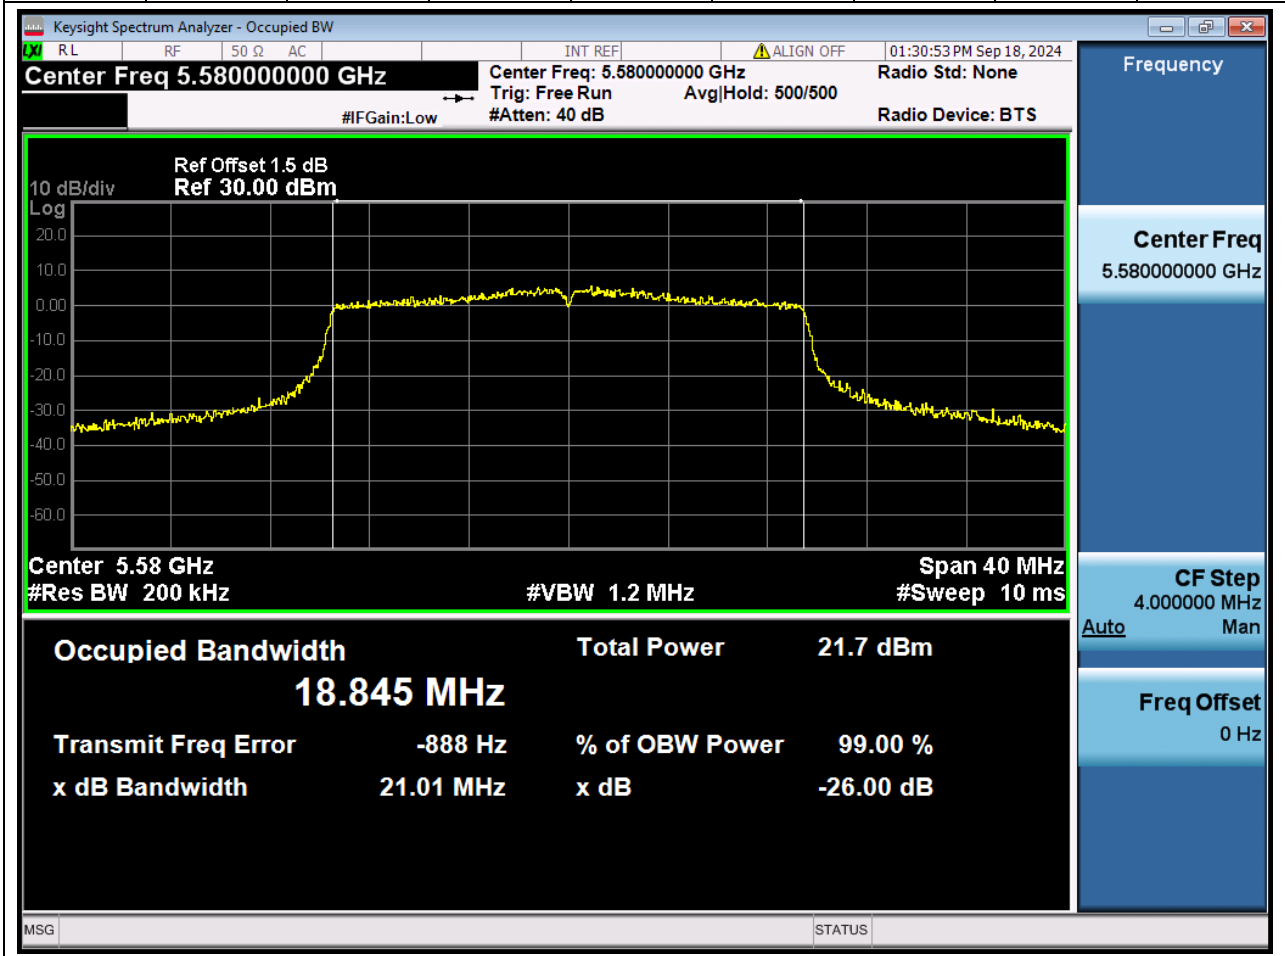

69. 802.11ax_20M_U-NII-2C_M_ANT1

69.1 A.2.2-99% Bandwidth(NTNV)

Center Frequency (MHz)	OBW Power (%)	RBW (MHz)	Detector	Limit (MHz)	OBW (MHz)	Verdict
5580	99	0.2	Peak	0	18.844663	Unknow