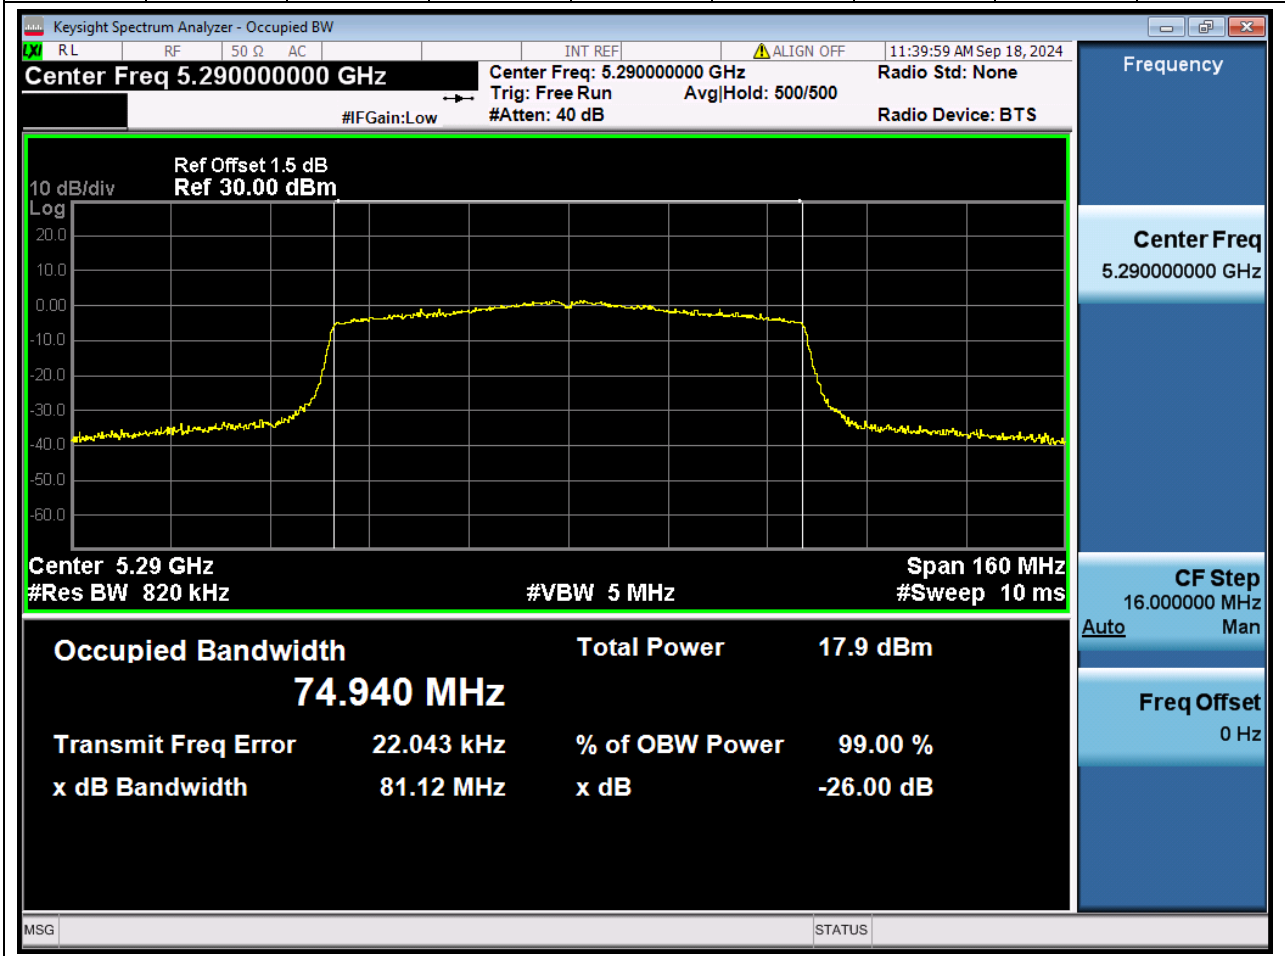

56.1 A.2.2-99% Bandwidth(NTNV)

Center Frequency (MHz)	OBW Power (%)	RBW (MHz)	Detector	Limit (MHz)	OBW (MHz)	Verdict
5290	99	0.82	Peak	0	74.939958	Unknow

57. 802.11ac_80M_U-NII-2C_M_ANT1

57.1 A.2.2-99% Bandwidth(NTNV)