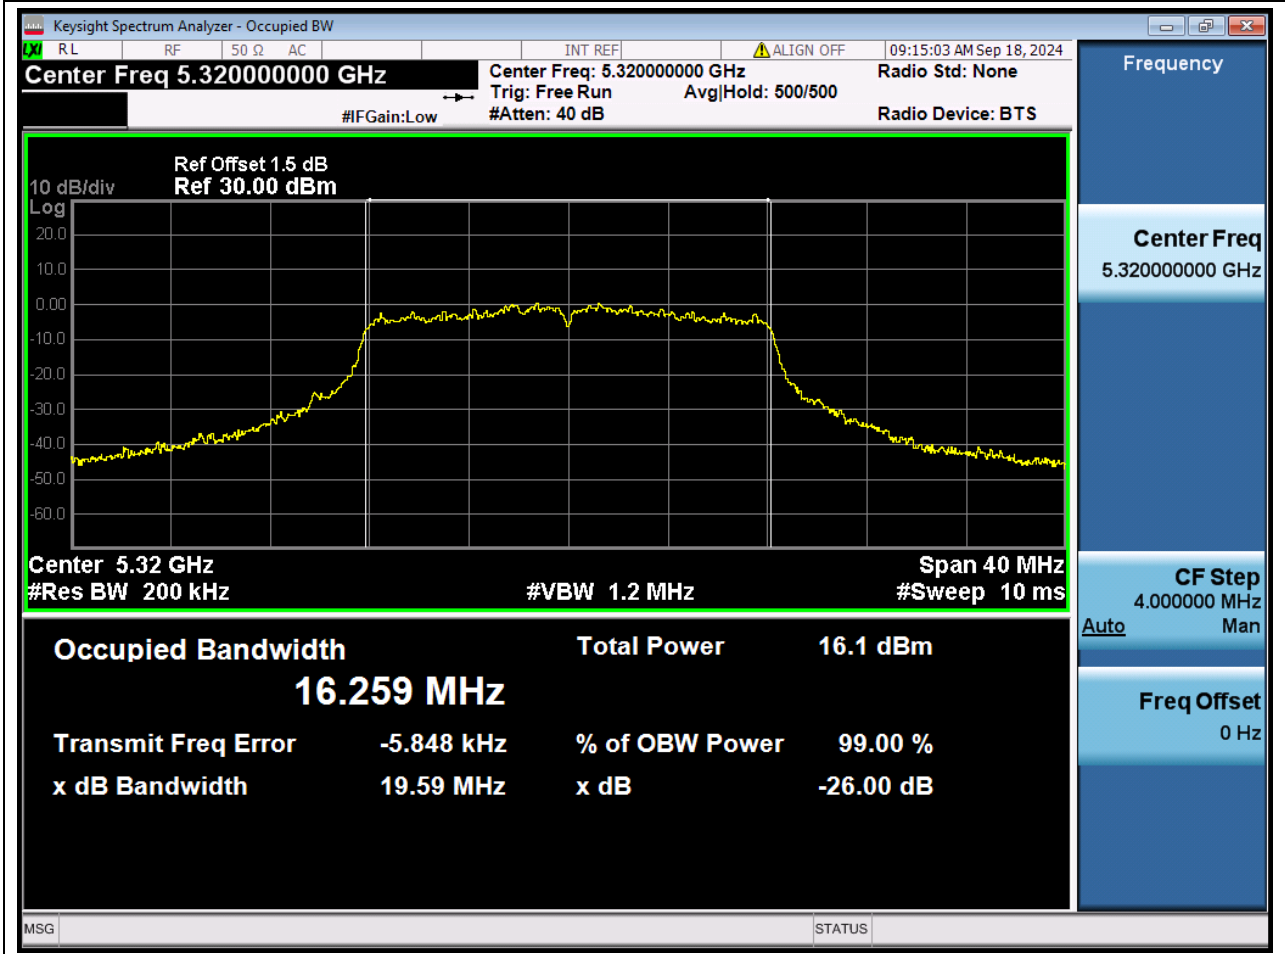

6. 802.11a_20M_U-NII-2A_H_ANT1

6.1 A.2.2-99% Bandwidth(NTNV)

Center Frequency (MHz)	OBW Power (%)	RBW (MHz)	Detector	Limit (MHz)	OBW (MHz)	Verdict
5320	99	0.2	Peak	0	16.25938	Unknow