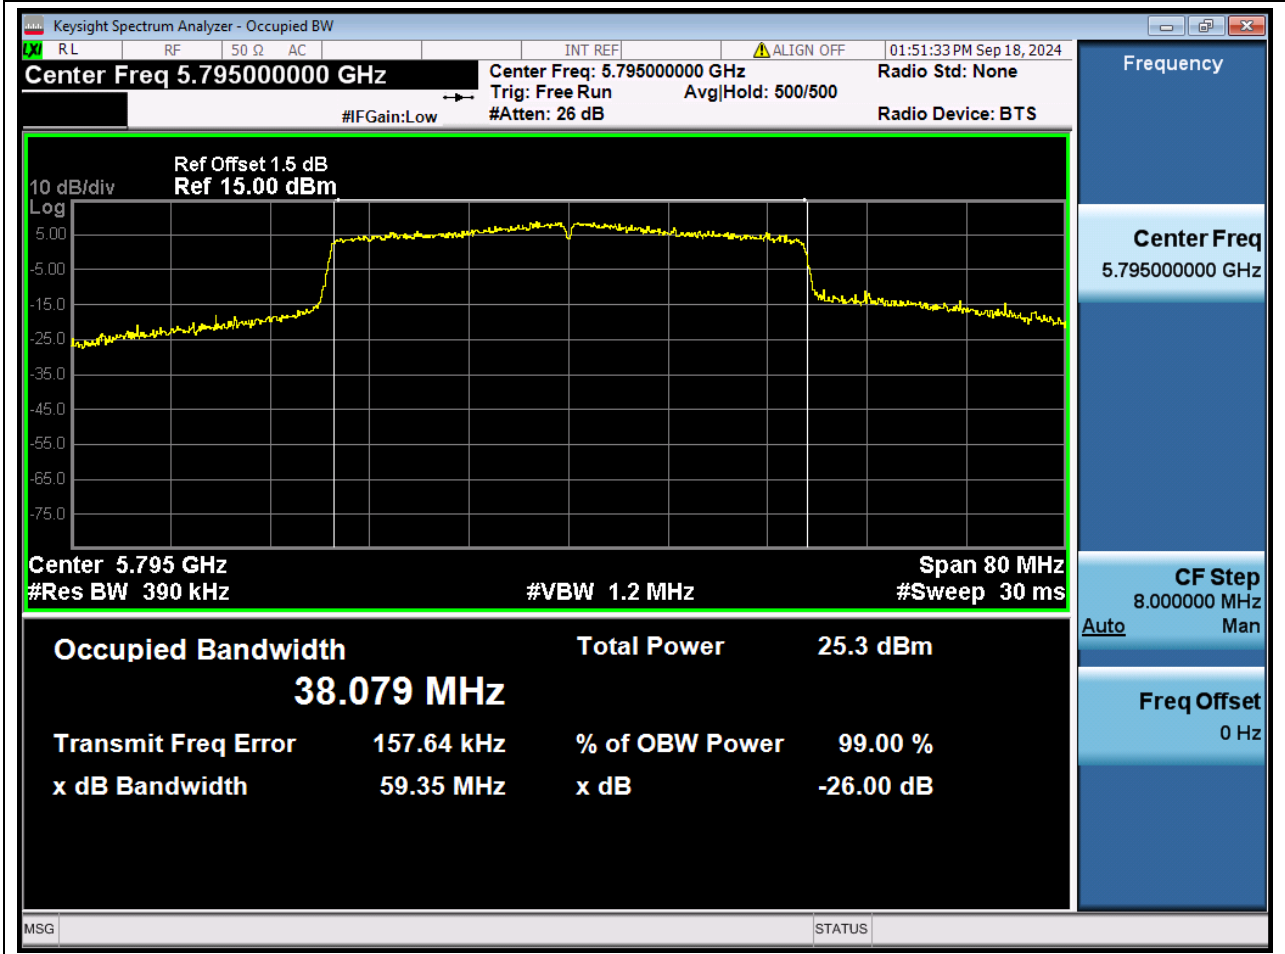

82. 802.11ax_40M_U-NII-3_H

82.1 A.2-26dB Bandwidth(NTNV)

Center Frequency (MHz)	XdB Down	RBW (MHz)	Detector	Limit (MHz)	XdB BandWidth (MHz)	Verdict
5795	26	0.39	Peak	0	59.351989	Unknow