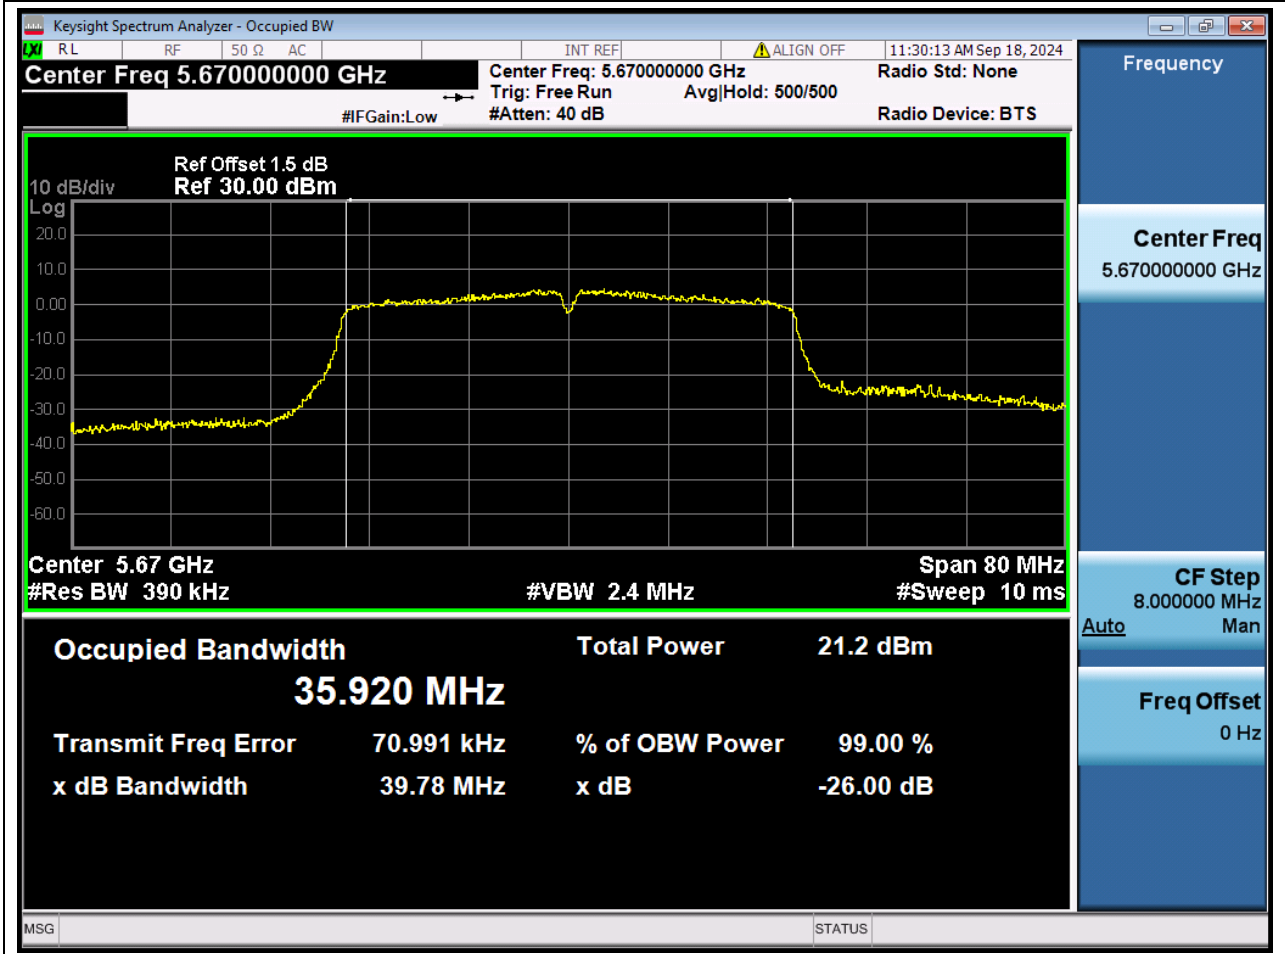

52. 802.11ac_40M_U-NII-2C_H_ANT1

52.1 A.2.2-99% Bandwidth(NTNV)

Center Frequency (MHz)	OBW Power (%)	RBW (MHz)	Detector	Limit (MHz)	OBW (MHz)	Verdict
5670	99	0.39	Peak	0	35.92005	Unknow