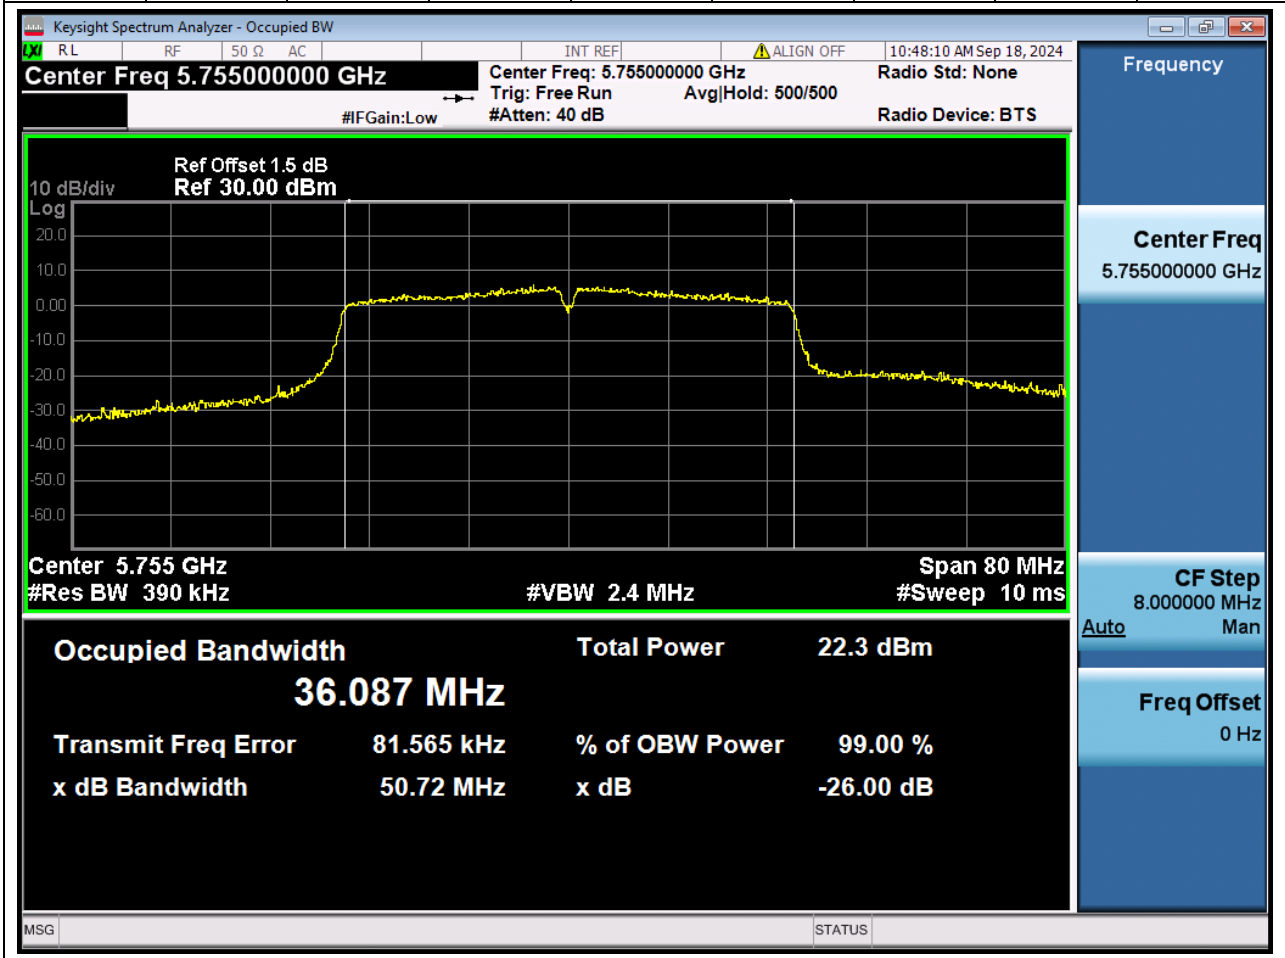

32. 802.11n_40M_U-NII-3_L

32.1 A.2.2-99% Bandwidth(NTNV)

Center Frequency (MHz)	OBW Power (%)	RBW (MHz)	Detector	Limit (MHz)	OBW (MHz)	Verdict
5755	99	0.39	Peak	0	36.086965	Unknow