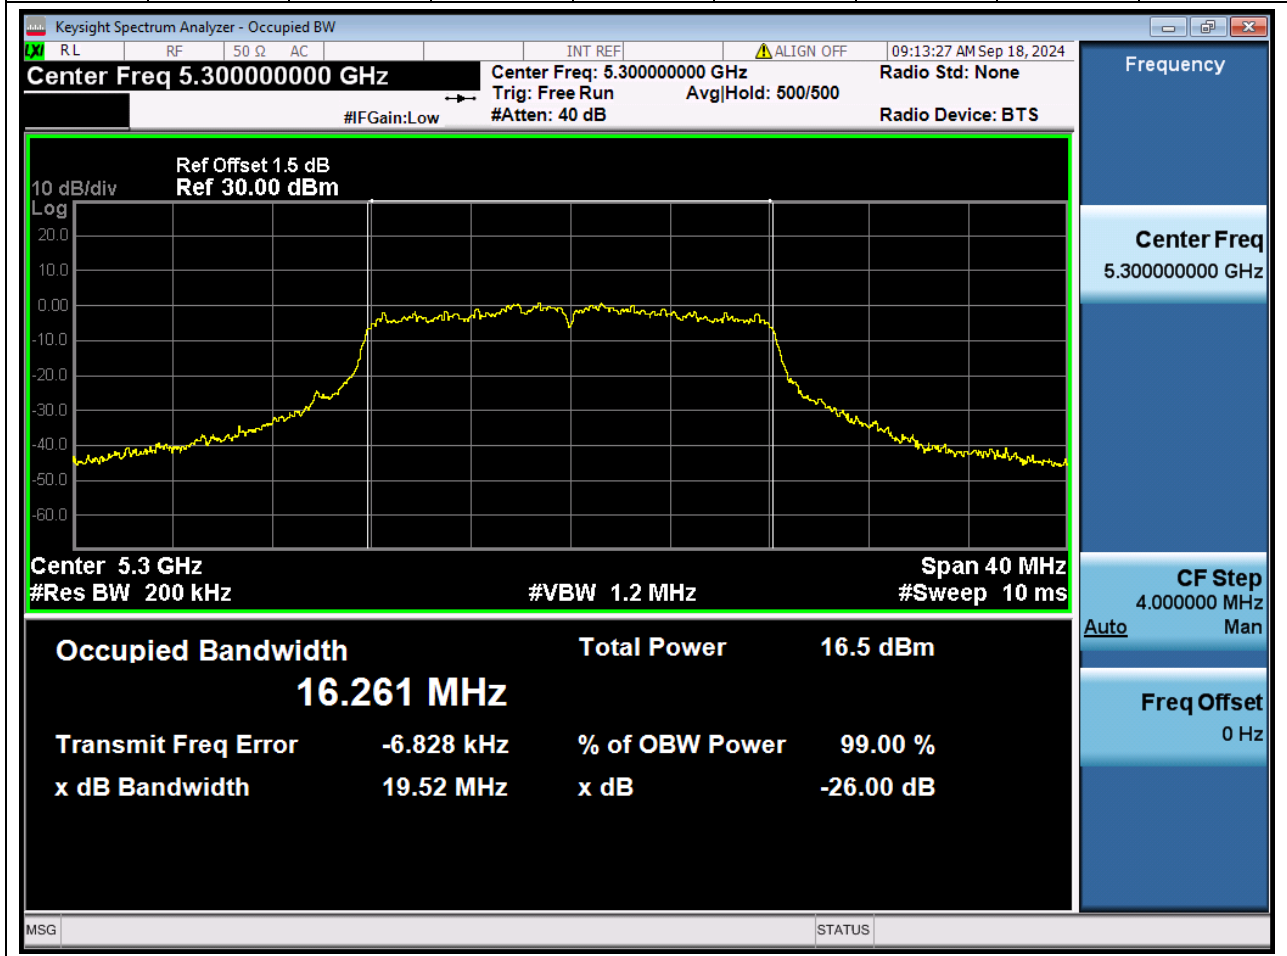

5. 802.11a_20M_U-NII-2A_M_ANT1

5.1 A.2.2-99% Bandwidth(NTNV)

Center Frequency (MHz)	OBW Power (%)		RBW (MHz)	Detector	Limit (MHz)	OBW (MHz)		Verdict
5300	99		0.2	Peak	0	16.260946		Unknow