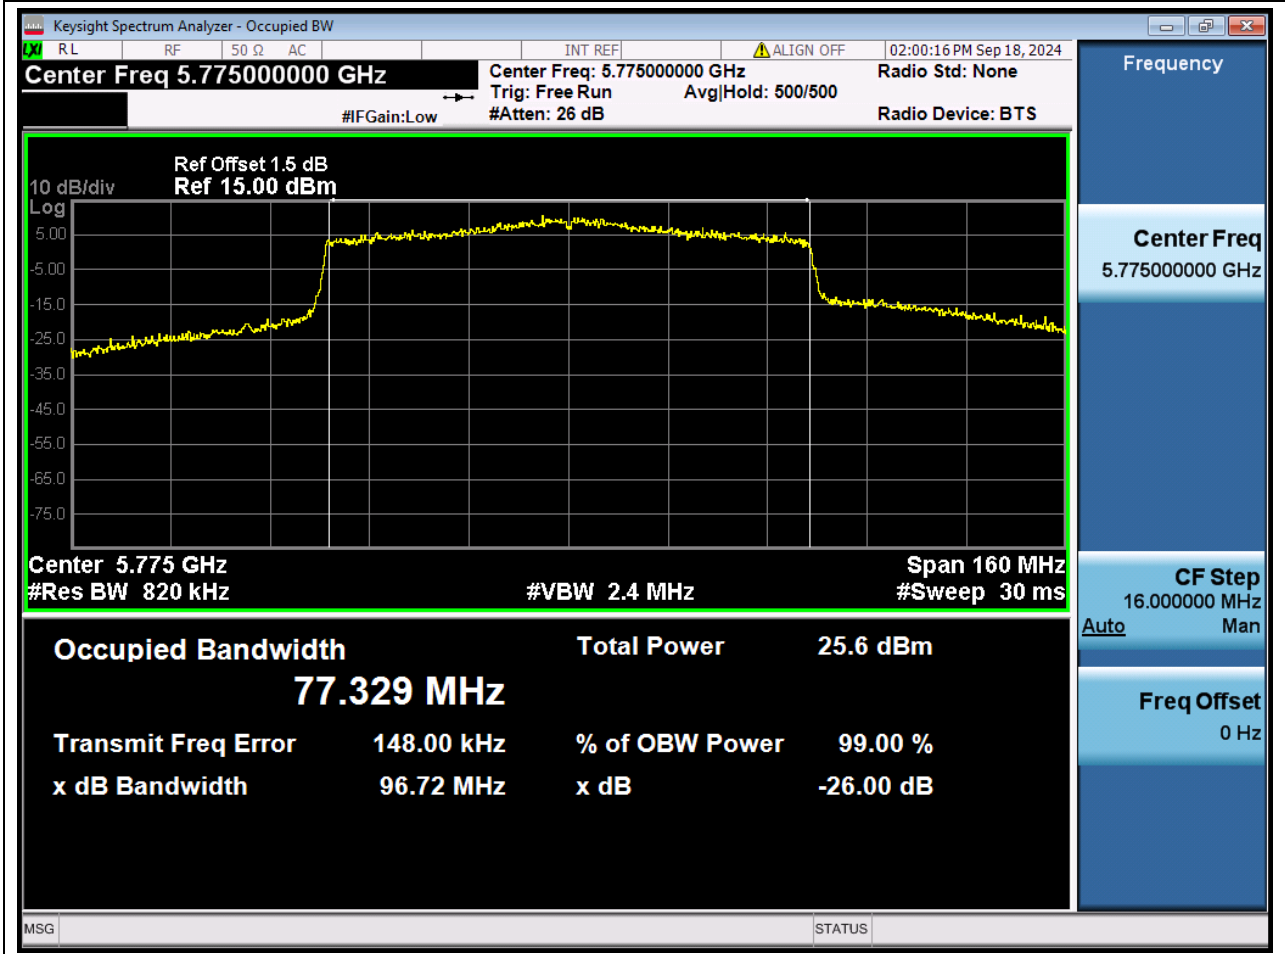

87. 802.11ax_80M_U-NII-3_M

87.1 A.2-26dB Bandwidth(NTNV)

Center Frequency (MHz)	XdB Down	RBW (MHz)	Detector	Limit (MHz)	XdB BandWidth (MHz)	Verdict
5775	26	0.82	Peak	0	96.72379	Unknow