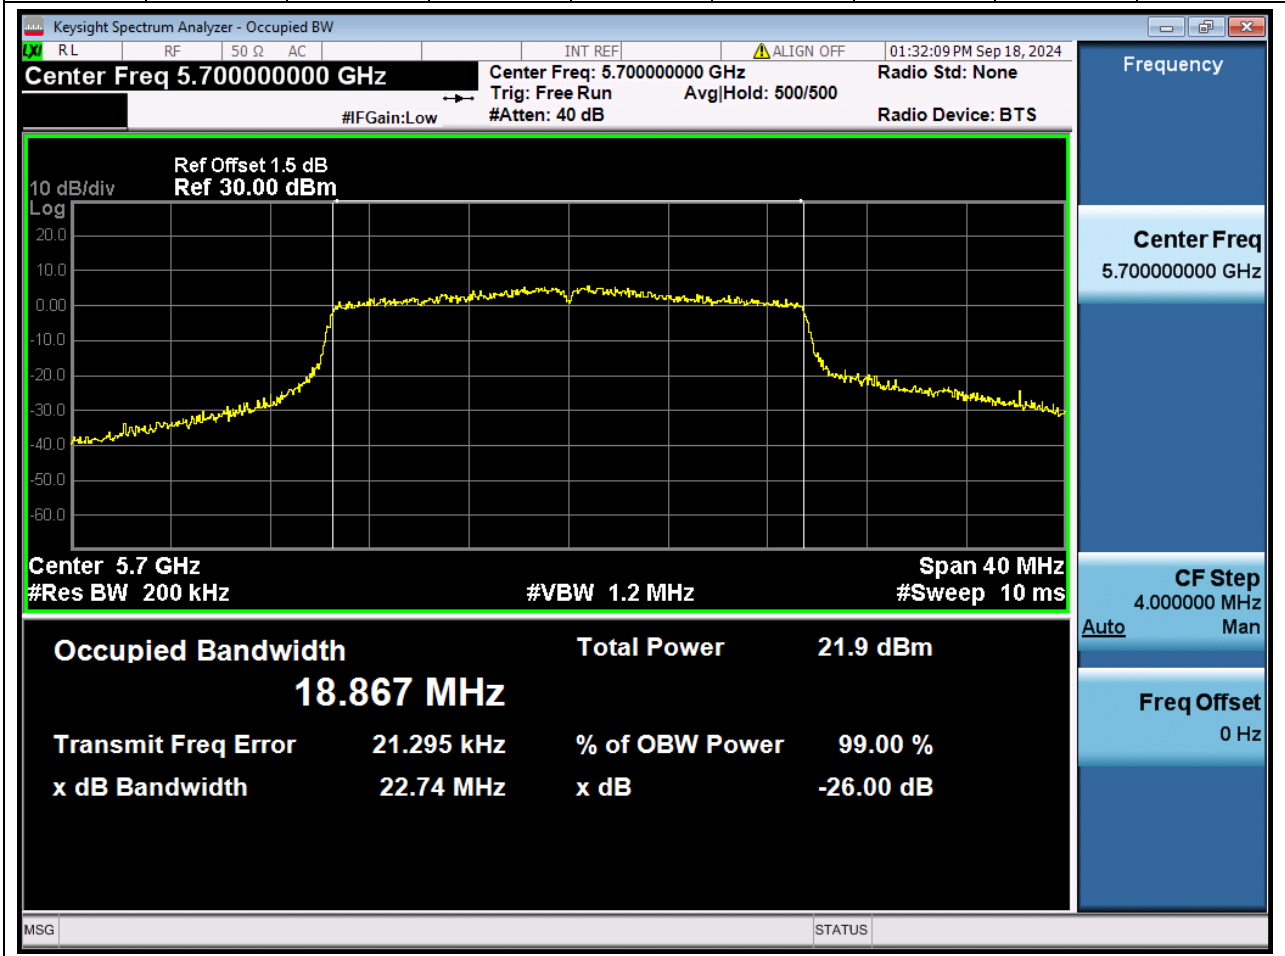

70. 802.11ax_20M_U-NII-2C_H_ANT1

70.1 A.2.2-99% Bandwidth(NTNV)

Center Frequency (MHz)	OBW Power (%)	RBW (MHz)	Detector	Limit (MHz)	OBW (MHz)	Verdict
5700	99	0.2	Peak	0	18.867338	Unknow