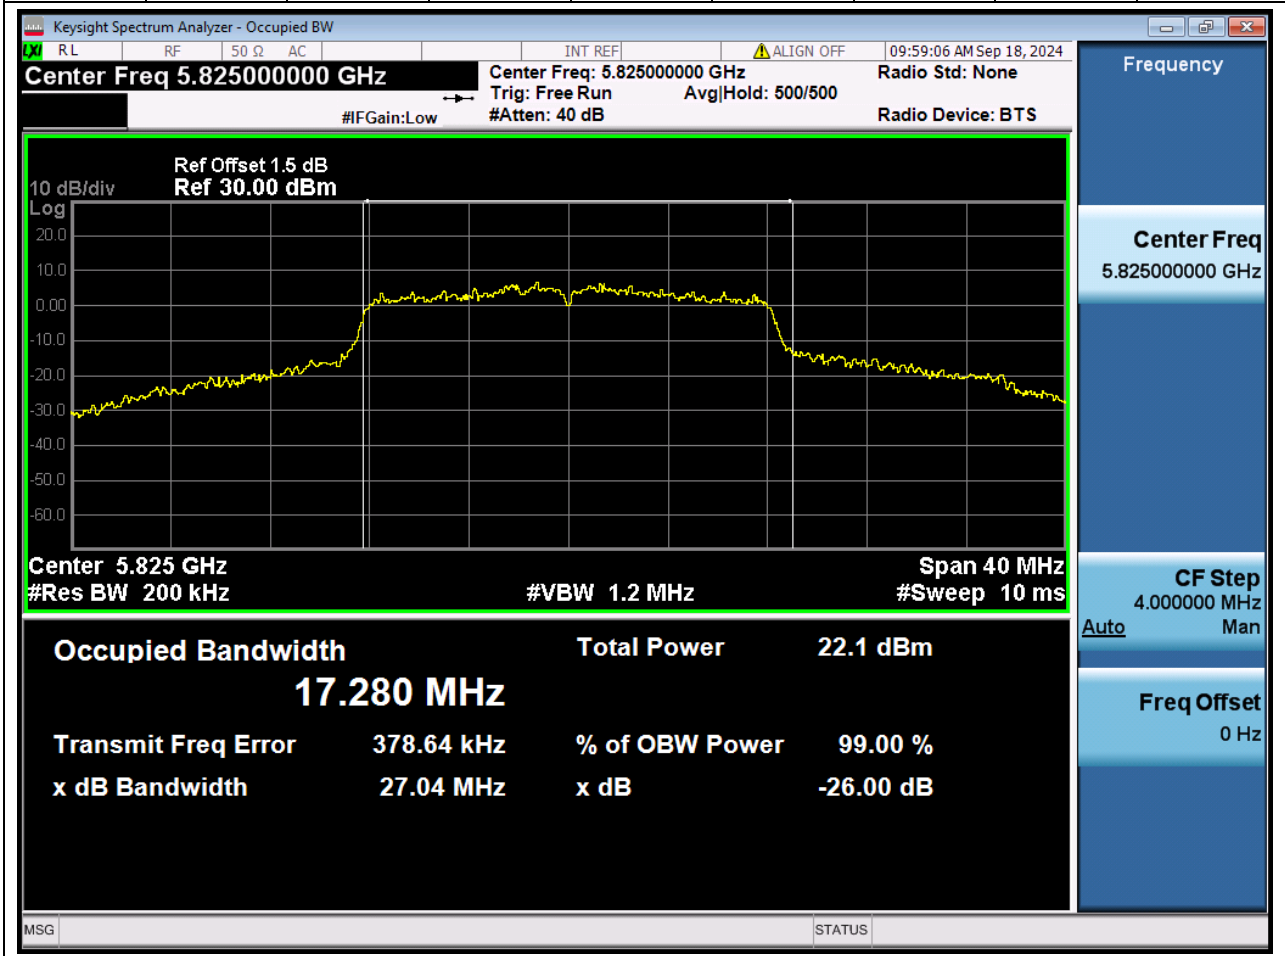

12. 802.11a_20M_U-NII-3_H

12.1 A.2.2-99% Bandwidth(NTNV)

Center Frequency (MHz)	OBW Power (%)	RBW (MHz)	Detector	Limit (MHz)	OBW (MHz)	Verdict
5825	99	0.2	Peak	0	17.279681	Unknow