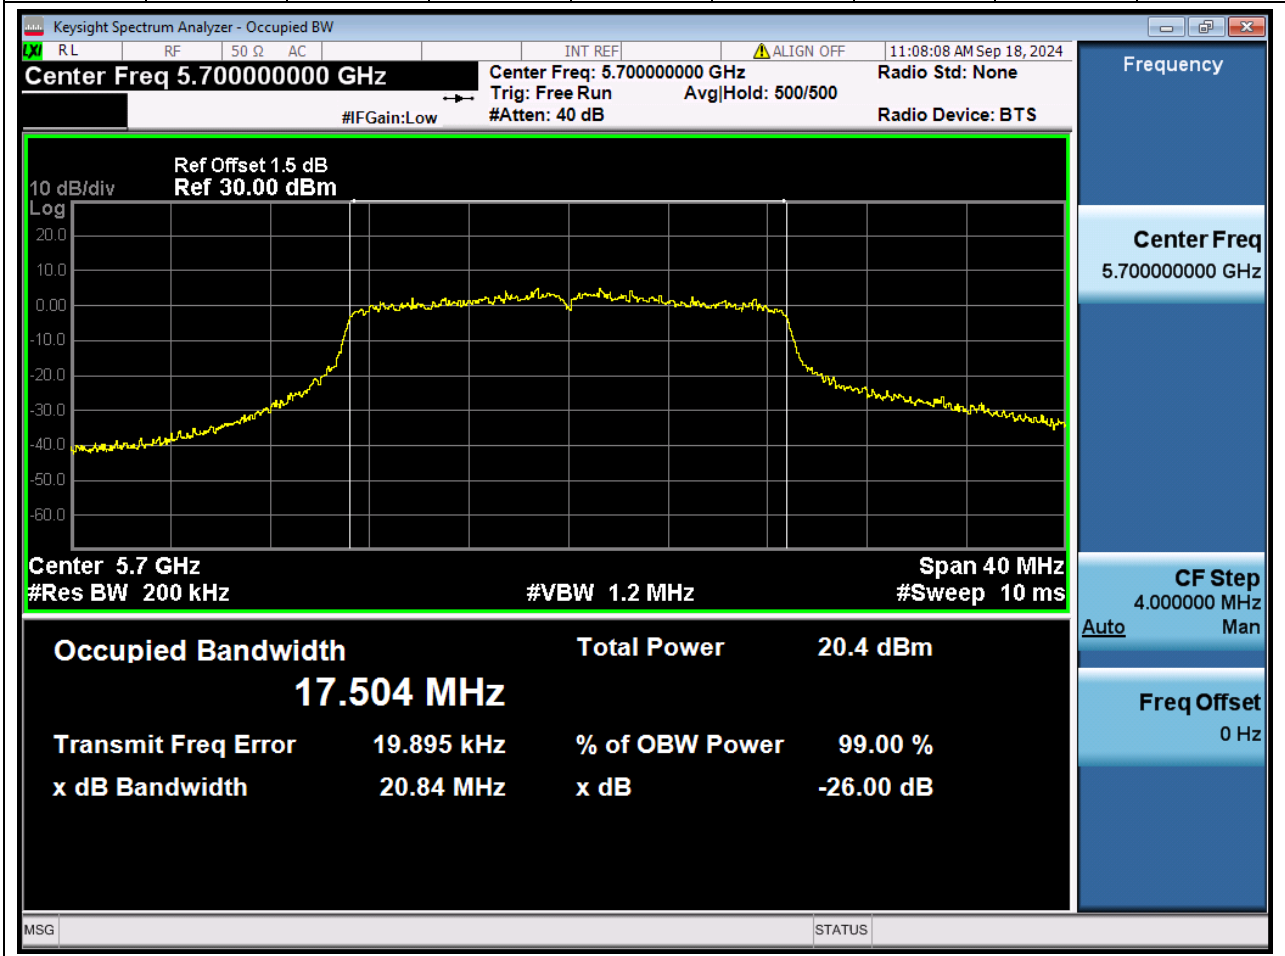

42. 802.11ac_20M_U-NII-2C_H_ANT1

42.1 A.2.2-99% Bandwidth(NTNV)

Center Frequency (MHz)	OBW Power (%)	RBW (MHz)	Detector	Limit (MHz)	OBW (MHz)	Verdict
5700	99	0.2	Peak	0	17.504429	Unknow