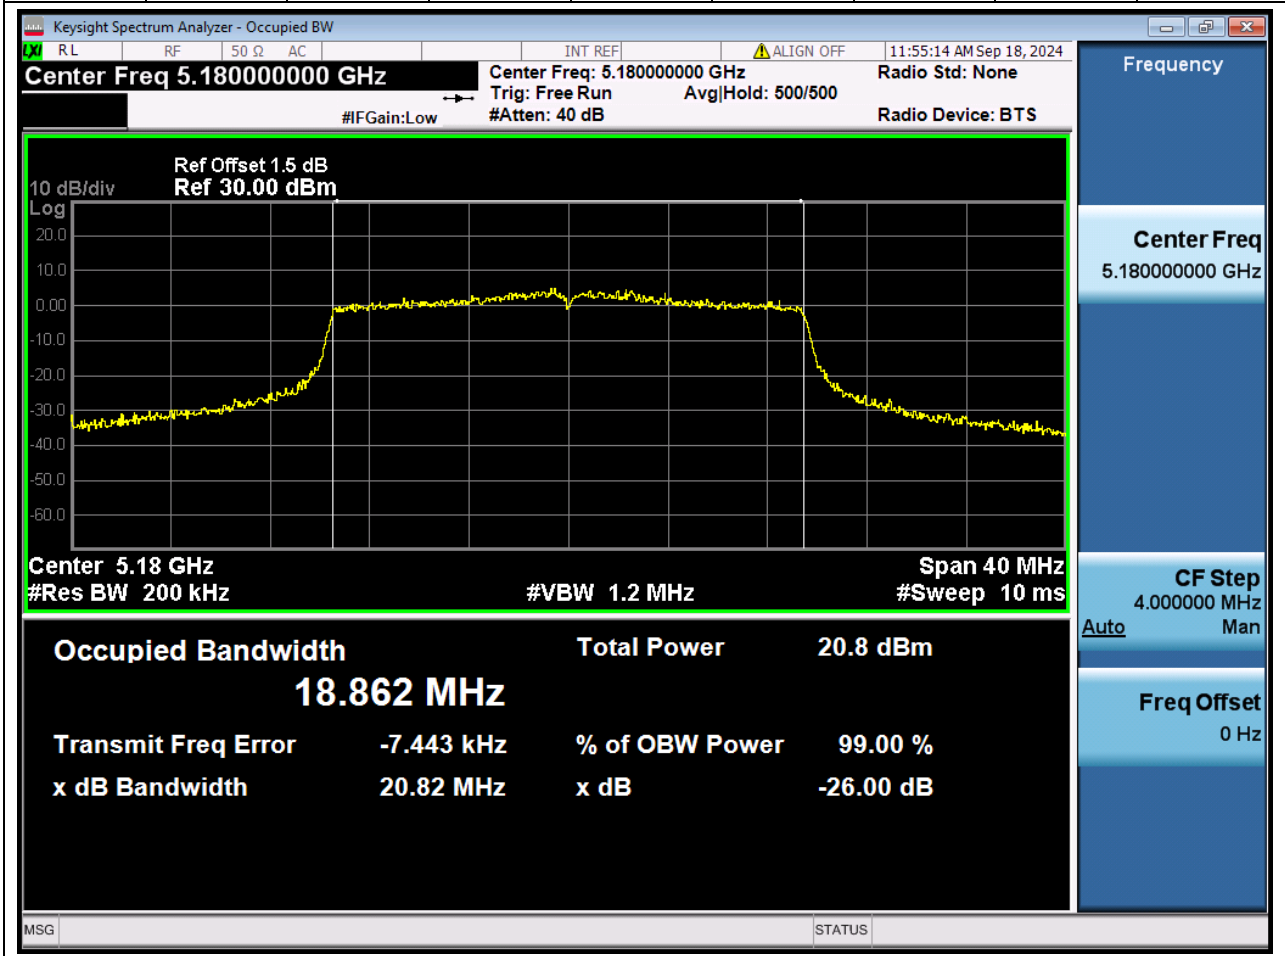

62. 802.11ax_20M_U-NII-1_L_ANT1

62.1 A.2.2-99% Bandwidth(NTNV)

Center Frequency (MHz)	OBW Power (%)	RBW (MHz)	Detector	Limit (MHz)	OBW (MHz)	Verdict
5180	99	0.2	Peak	0	18.861549	Unknown