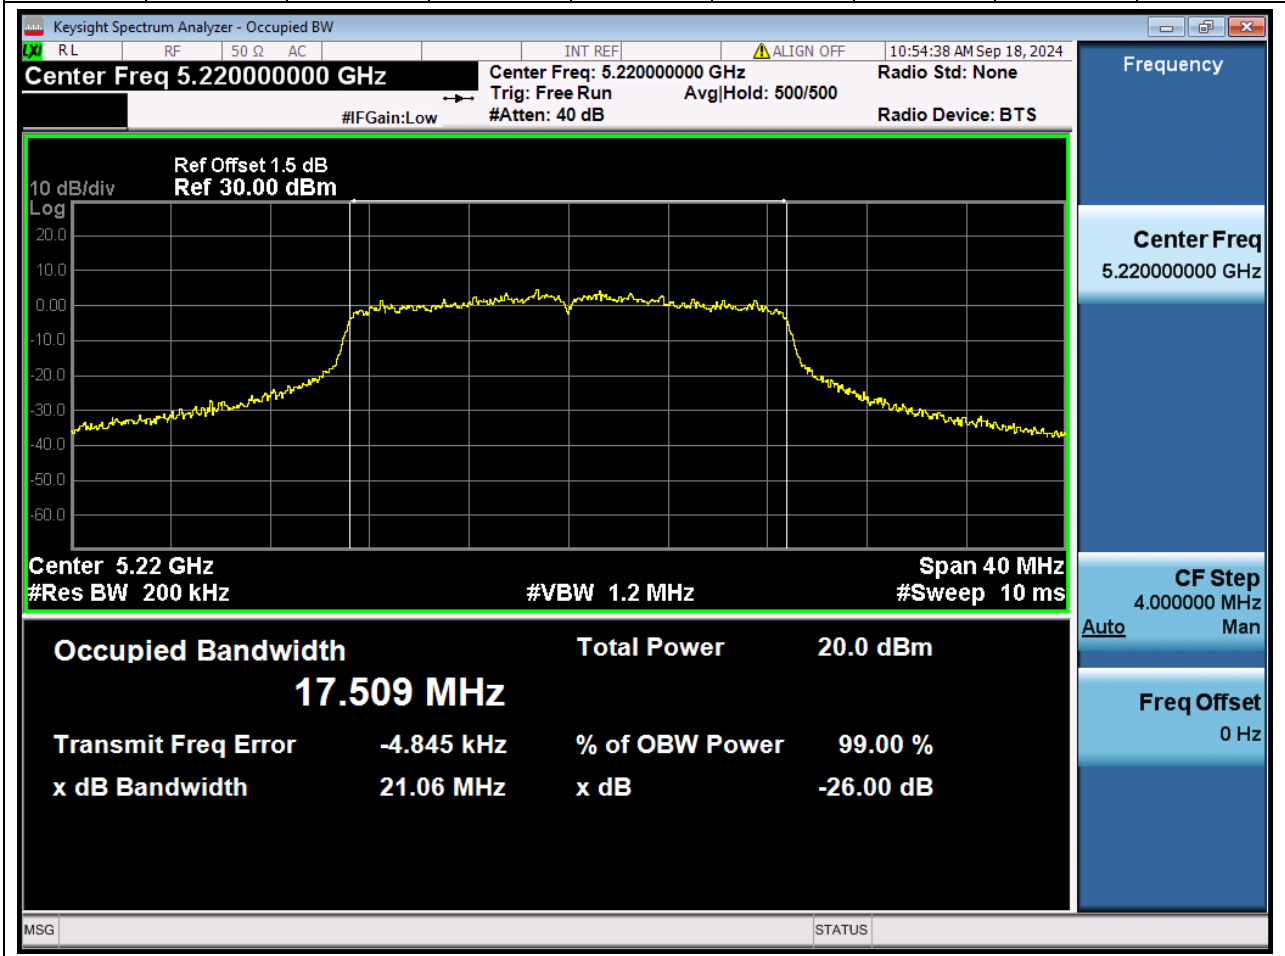

35. 802.11ac_20M_U-NII-1_M_ANT1

35.1 A.2.2-99% Bandwidth(NTNV)

Center Frequency (MHz)	OBW Power (%)	RBW (MHz)	Detector	Limit (MHz)	OBW (MHz)	Verdict
5220	99	0.2	Peak	0	17.509132	Unknown