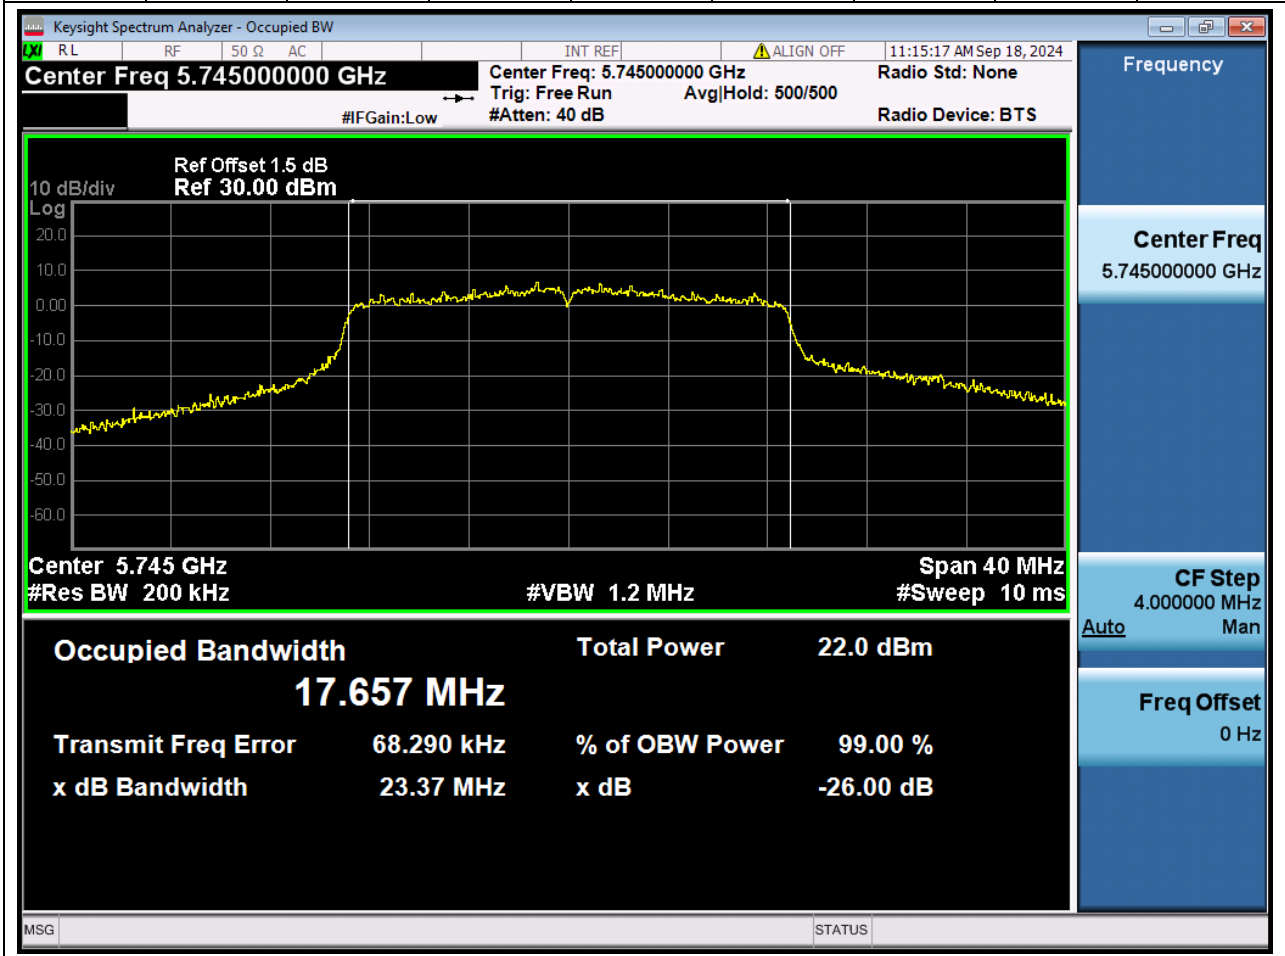

43. 802.11ac_20M_U-NII-3_L

43.1 A.2.2-99% Bandwidth(NTNV)

Center Frequency (MHz)	OBW Power (%)	RBW (MHz)	Detector	Limit (MHz)	OBW (MHz)	Verdict
5745	99	0.2	Peak	0	17.657171	Unknow