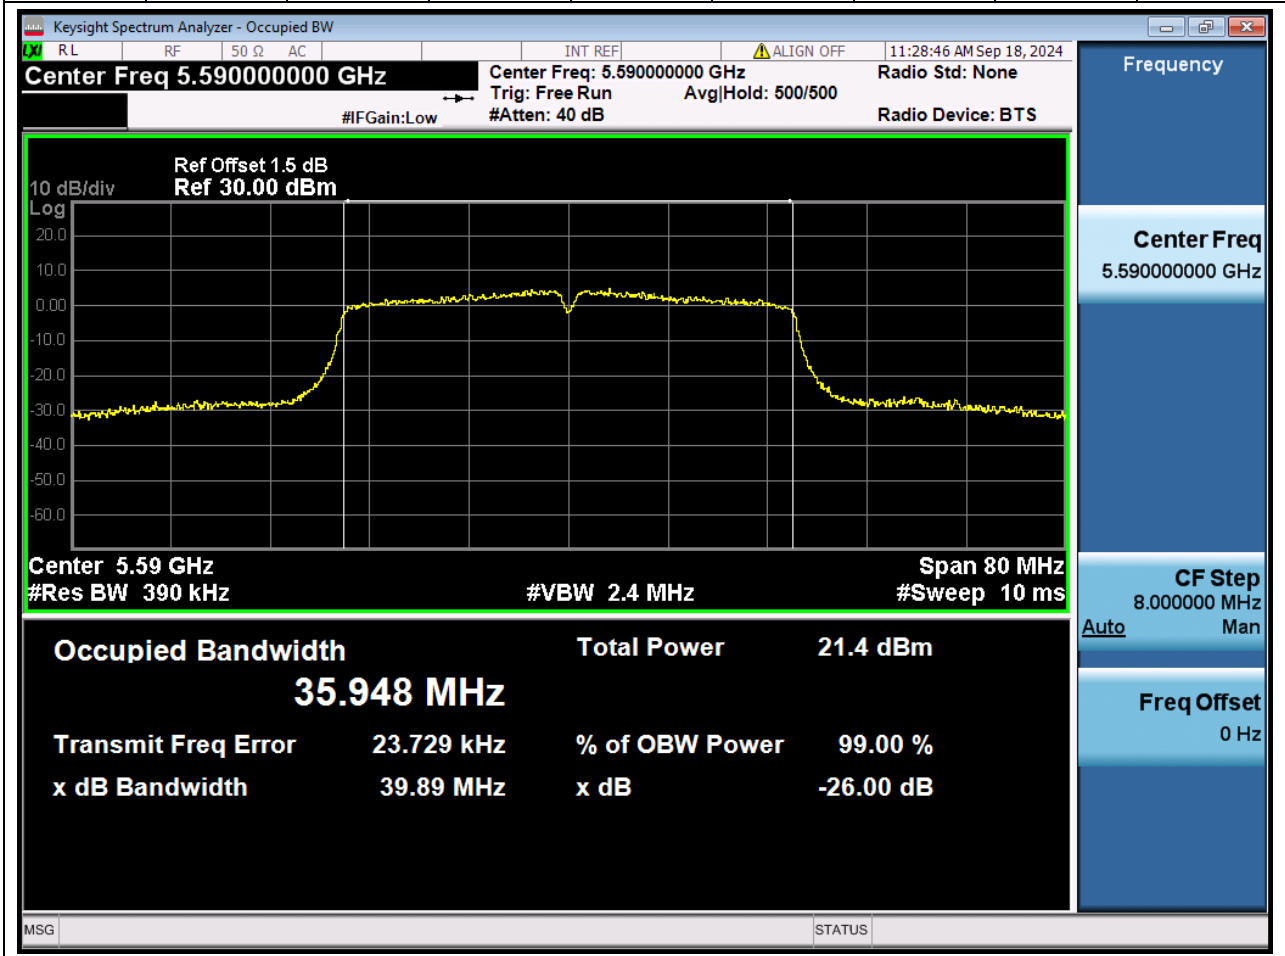

51. 802.11ac_40M_U-NII-2C_M_ANT1

51.1 A.2.2-99% Bandwidth(NTNV)

Center Frequency (MHz)	OBW Power (%)	RBW (MHz)	Detector	Limit (MHz)	OBW (MHz)	Verdict
5590	99	0.39	Peak	0	35.948019	Unknow