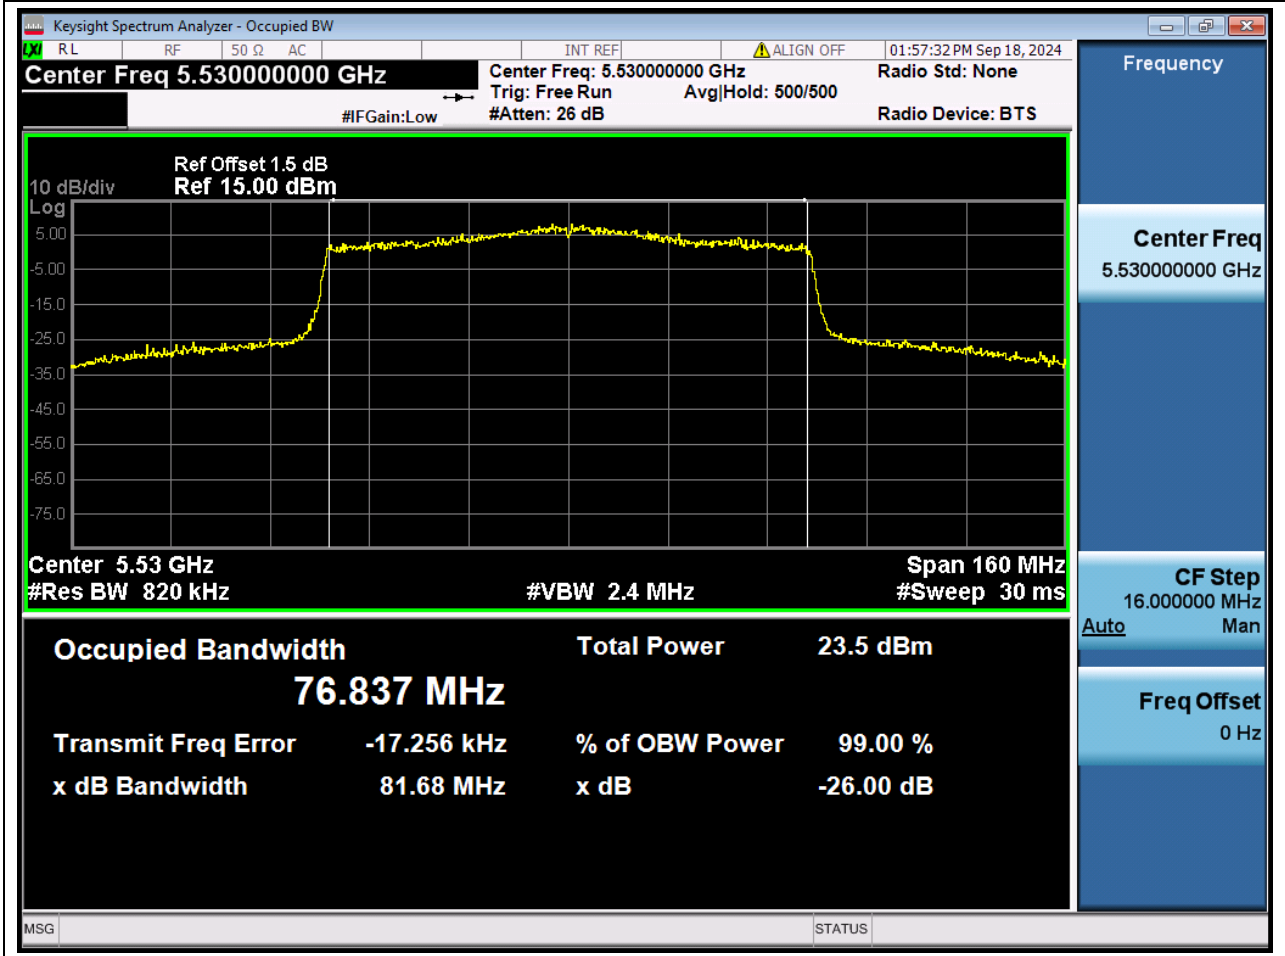

85. 802.11ax_80M_U-NII-2C_M_ANT1

85.1 A.2-26dB Bandwidth(NTNV)

Center Frequency (MHz)	XdB Down	RBW (MHz)	Detector	Limit (MHz)	XdB BandWidth (MHz)	Verdict
5530	26	0.82	Peak	0	81.680509	Unknow