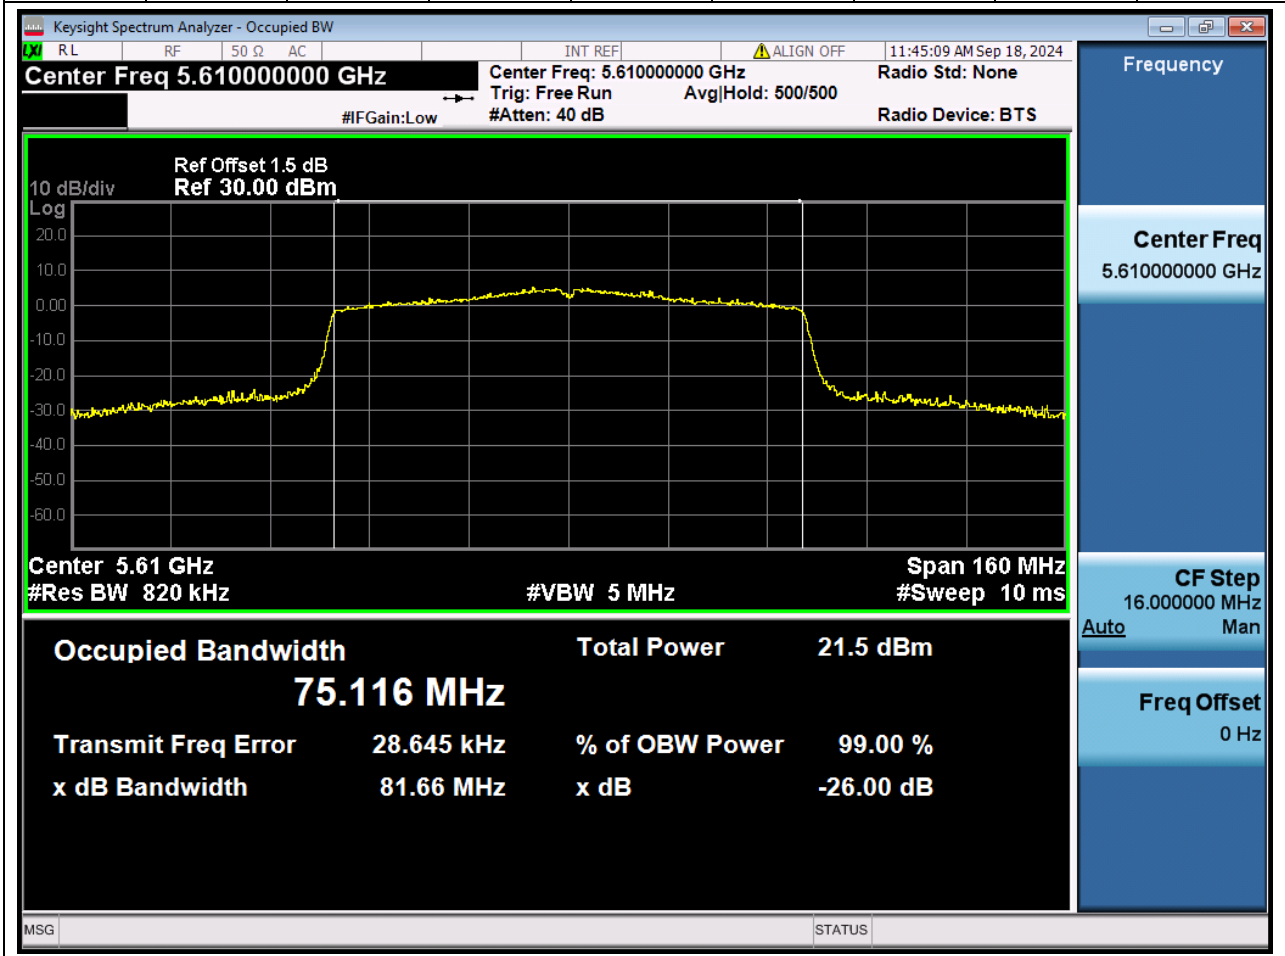

58. 802.11ac_80H_U-NII-2C_H_ANT1

58.1 A.2.2-99% Bandwidth(NTNV)

Center Frequency (MHz)	OBW Power (%)	RBW (MHz)	Detector	Limit (MHz)	OBW (MHz)	Verdict
5610	99	0.82	Peak	0	75.116113	Unknow