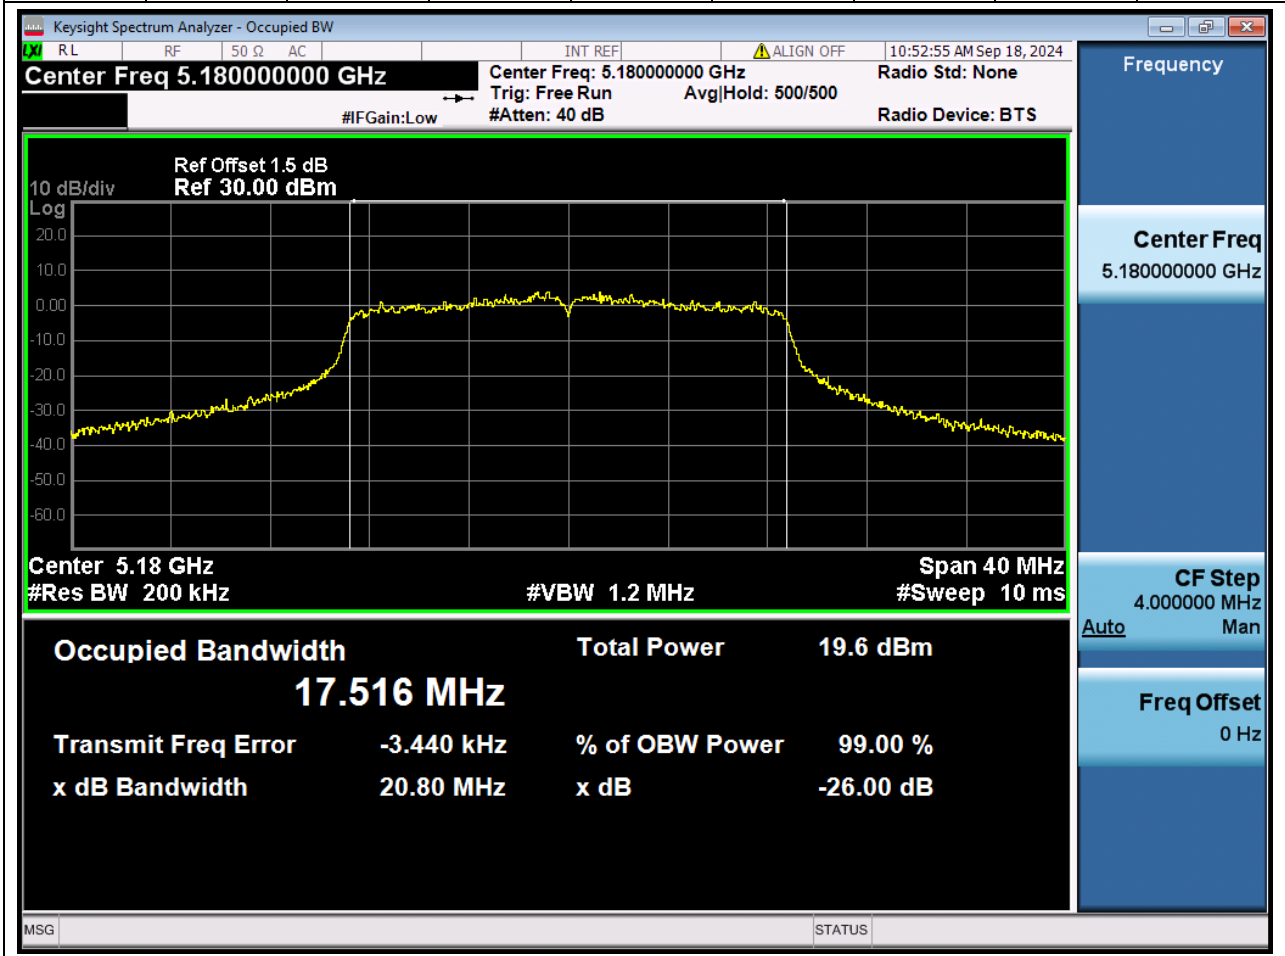

34. 802.11ac_20M_U-NII-1_L_ANT1

34.1 A.2.2-99% Bandwidth(NTNV)

Center Frequency (MHz)	OBW Power (%)	RBW (MHz)	Detector	Limit (MHz)	OBW (MHz)	Verdict
5180	99	0.2	Peak	0	17.516064	Unknow