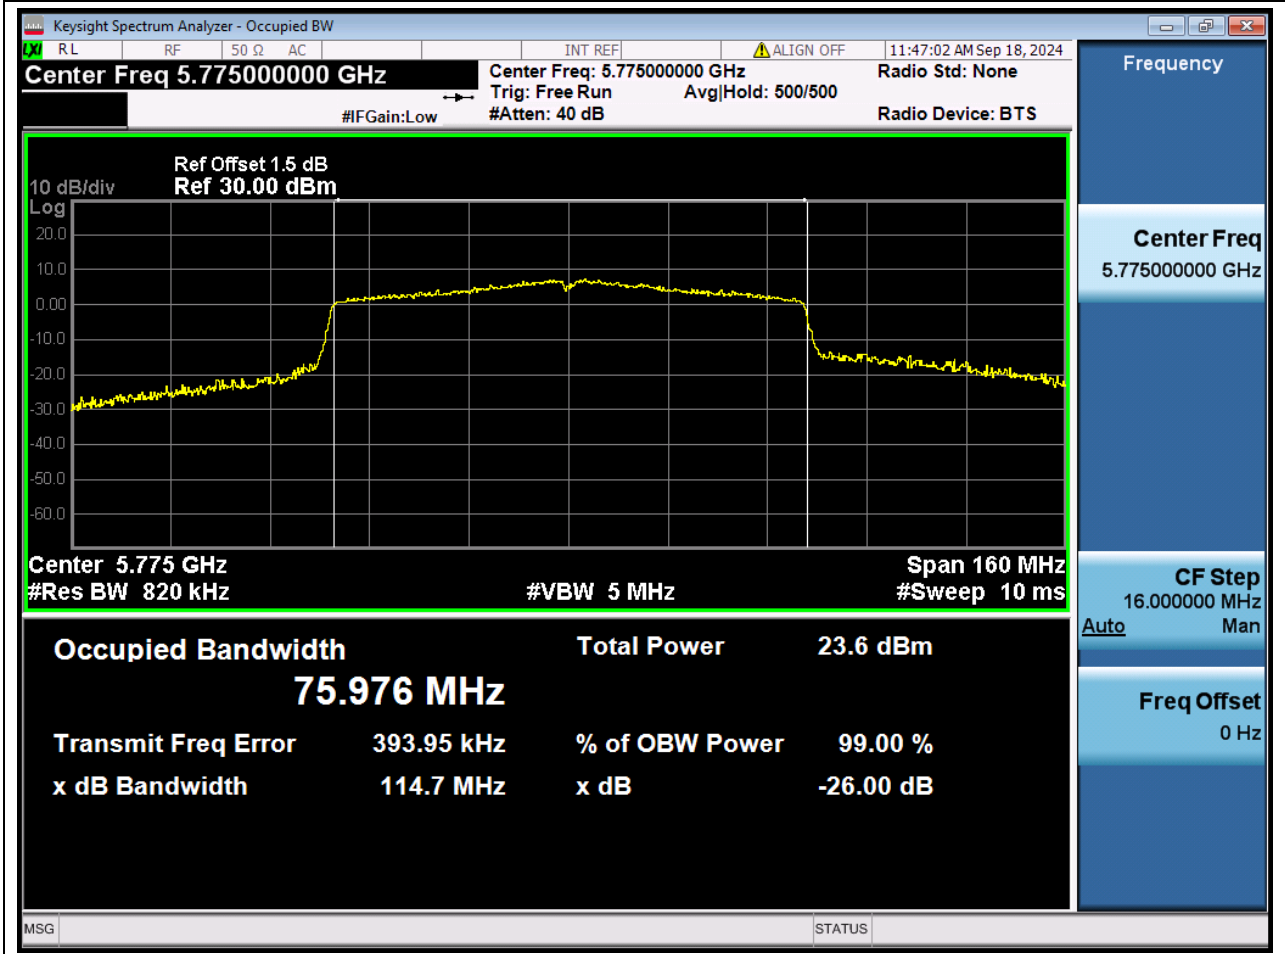

59. 802.11ac_80M_U-NII-3_M

59.1 A.2.2-99% Bandwidth(NTNV)

Center Frequency (MHz)	OBW Power (%)	RBW (MHz)	Detector	Limit (MHz)	OBW (MHz)	Verdict
5775	99	0.82	Peak	0	75.97646	Unknown