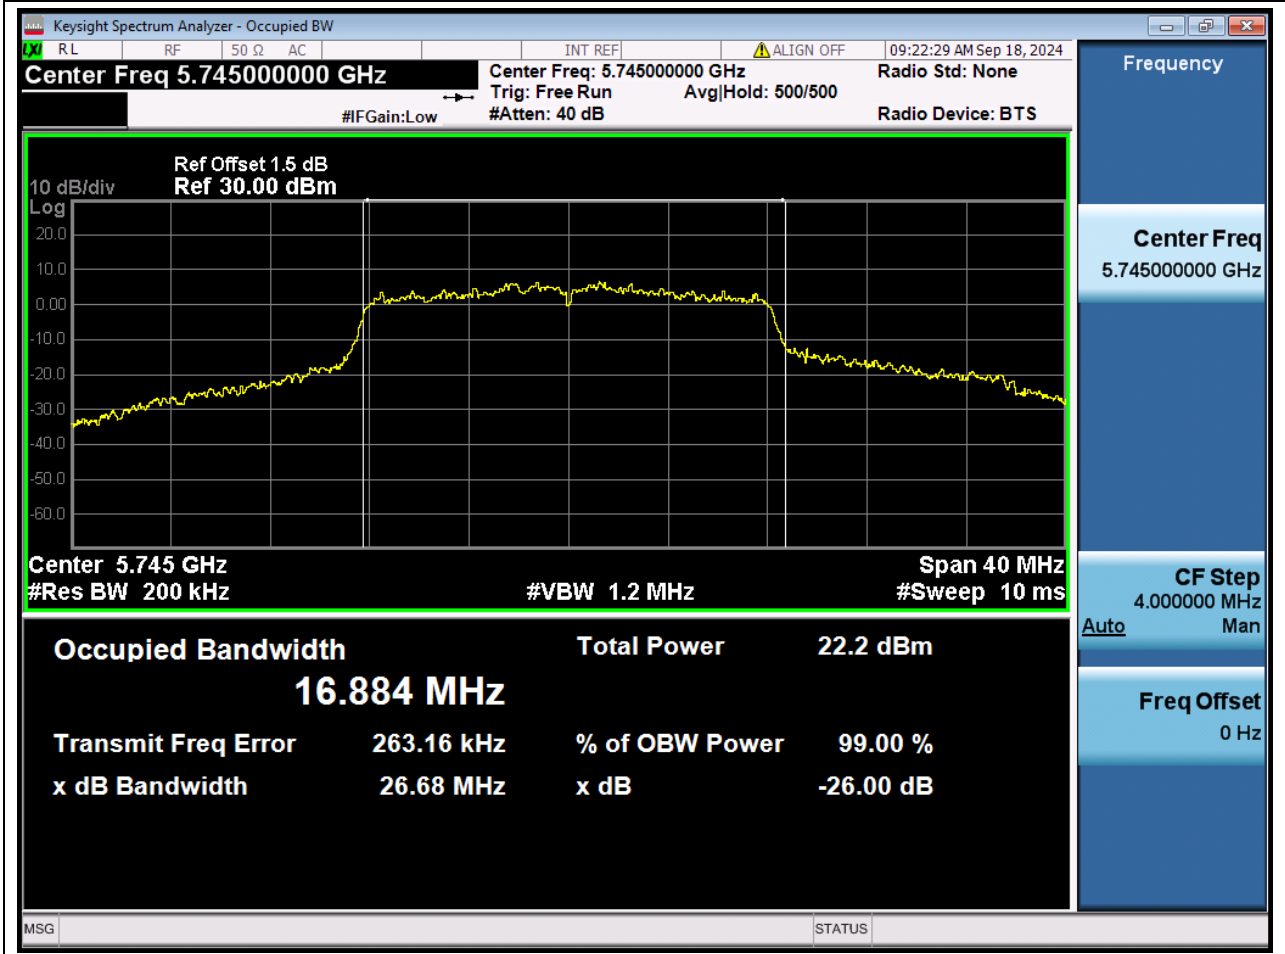

10. 802.11a_20M_U-NII-3_L

10.1 A.2.2-99% Bandwidth(NTNV)

Center Frequency (MHz)	OBW Power (%)	RBW (MHz)	Detector	Limit (MHz)	OBW (MHz)	Verdict
5745	99	0.2	Peak	0	16.88441	Unknow