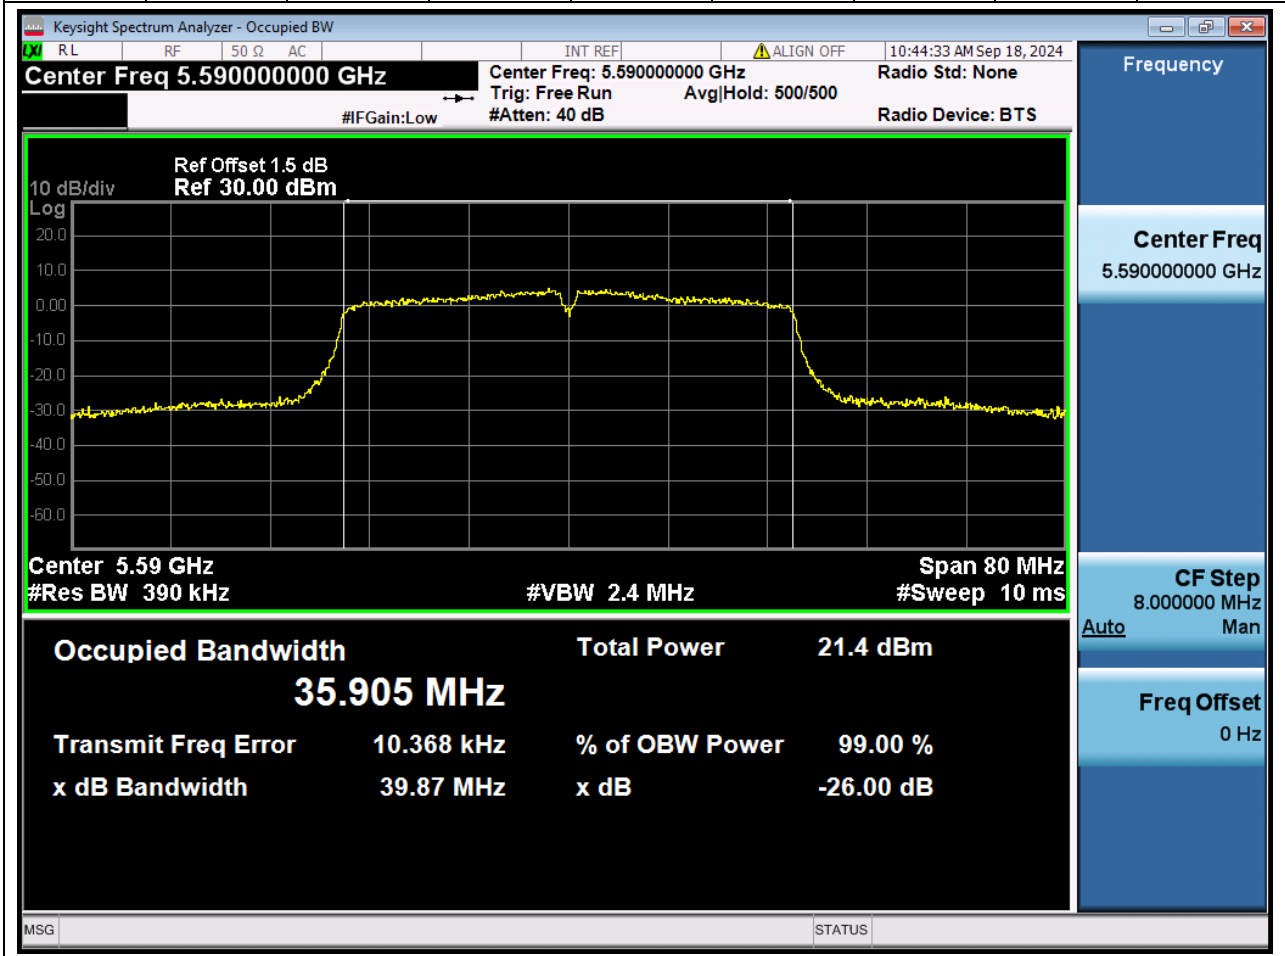

30. 802.11n_40M_U-NII-2C_M_ANT1

30.1 A.2.2-99% Bandwidth(NTNV)

Center Frequency (MHz)	OBW Power (%)	RBW (MHz)	Detector	Limit (MHz)	OBW (MHz)	Verdict
5590	99	0.39	Peak	0	35.905457	Unknow