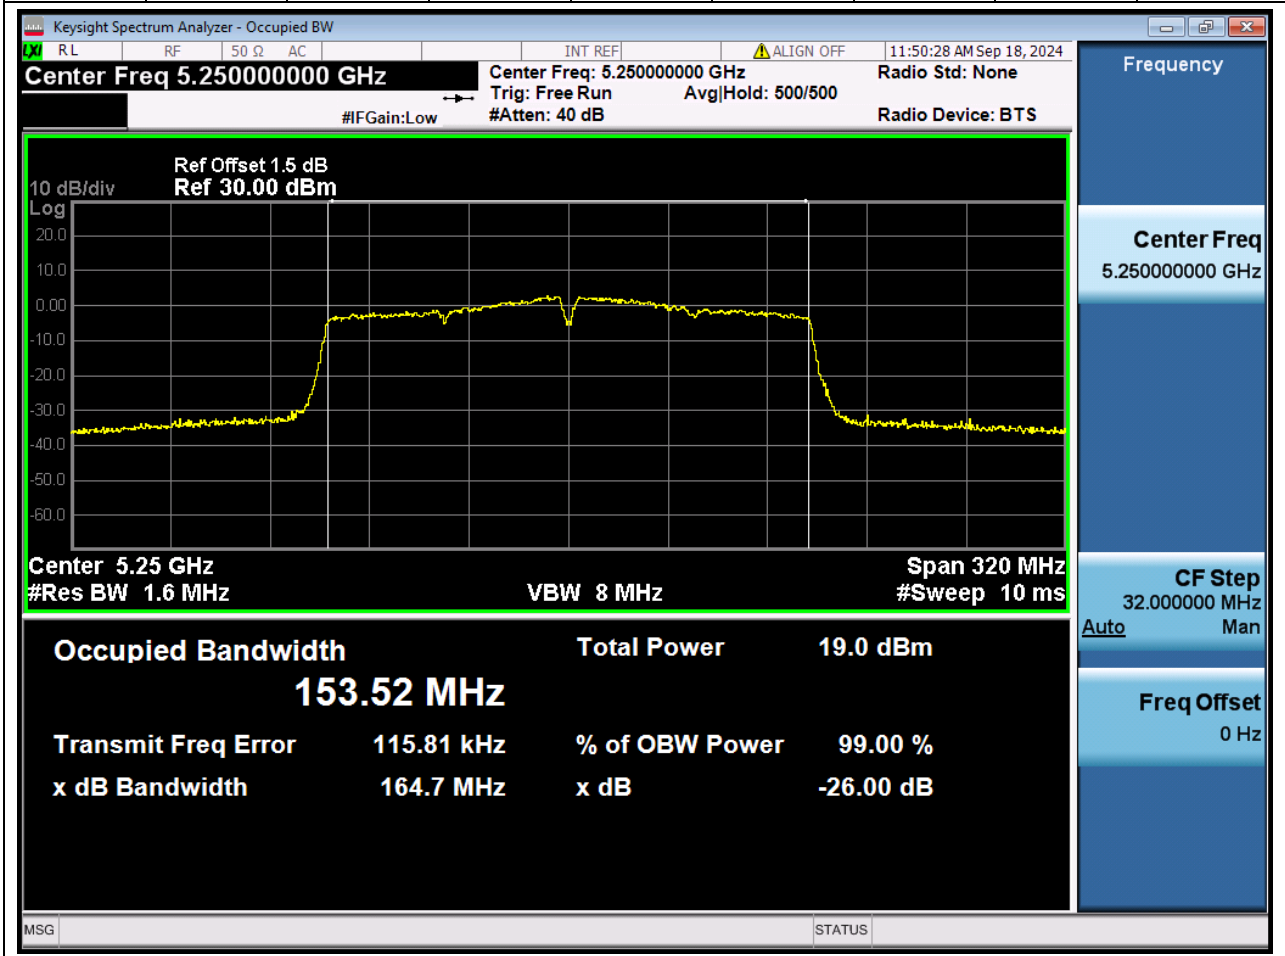

60.1 A.2.2-99% Bandwidth(NTNV)

Center Frequency (MHz)	OBW Power (%)	RBW (MHz)	Detector	Limit (MHz)	OBW (MHz)	Verdict
5250	99	1.6	Peak	0	153.518408	Unknow

61. 802.11ac_160M_U-NII-2C_M_ANT1

61.1 A.2.2-99% Bandwidth(NTNV)