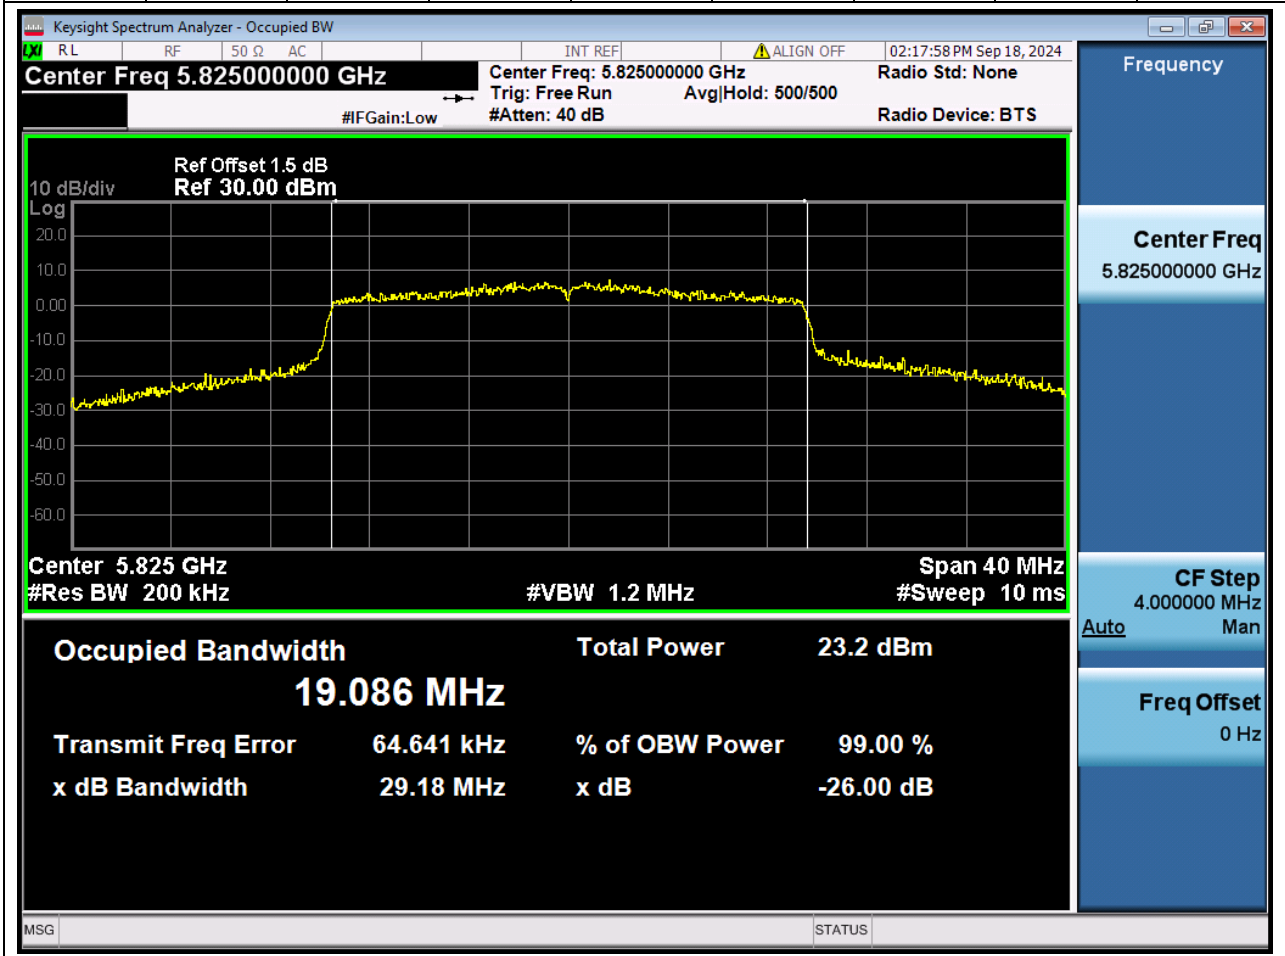

73. 802.11ax_20M_U-NII-3_H

73.1 A.2.2-99% Bandwidth(NTNV)

Center Frequency (MHz)	OBW Power (%)	RBW (MHz)	Detector	Limit (MHz)	OBW (MHz)	Verdict
5825	99	0.2	Peak	0	19.086188	Unknown