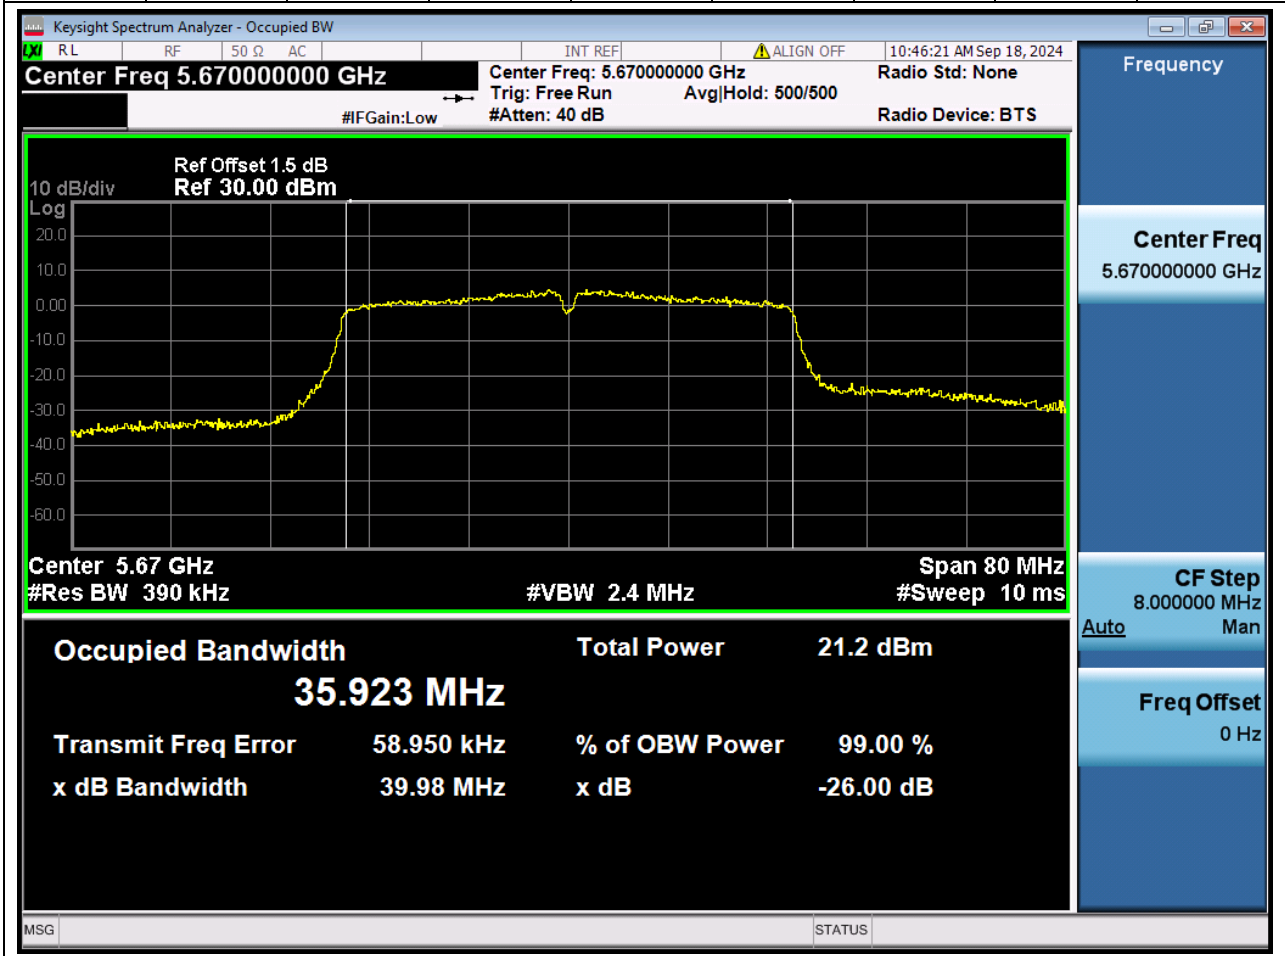

31. 802.11n_40M_U-NII-2C_H_ANT1

31.1 A.2.2-99% Bandwidth(NTNV)

Center Frequency (MHz)	OBW Power (%)	RBW (MHz)	Detector	Limit (MHz)	OBW (MHz)	Verdict
5670	99	0.39	Peak	0	35.922798	Unknow