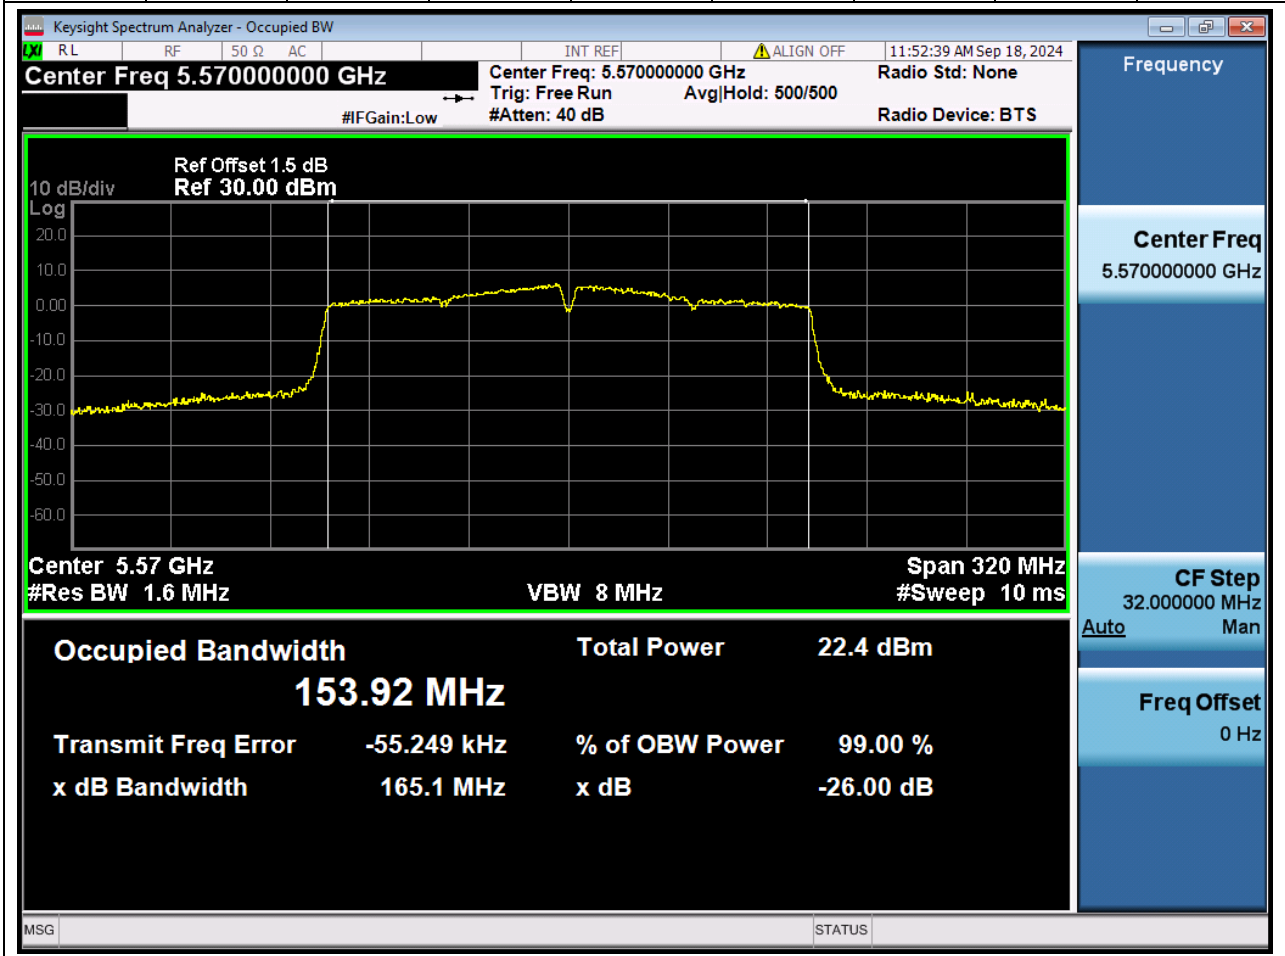

61. 802.11ac_160M_U-NII-2C_M_ANT1

61.1 A.2.2-99% Bandwidth(NTNV)

Center Frequency (MHz)	OBW Power (%)	RBW (MHz)	Detector	Limit (MHz)	OBW (MHz)	Verdict
5570	99	1.6	Peak	0	153.9150 92	Unknow