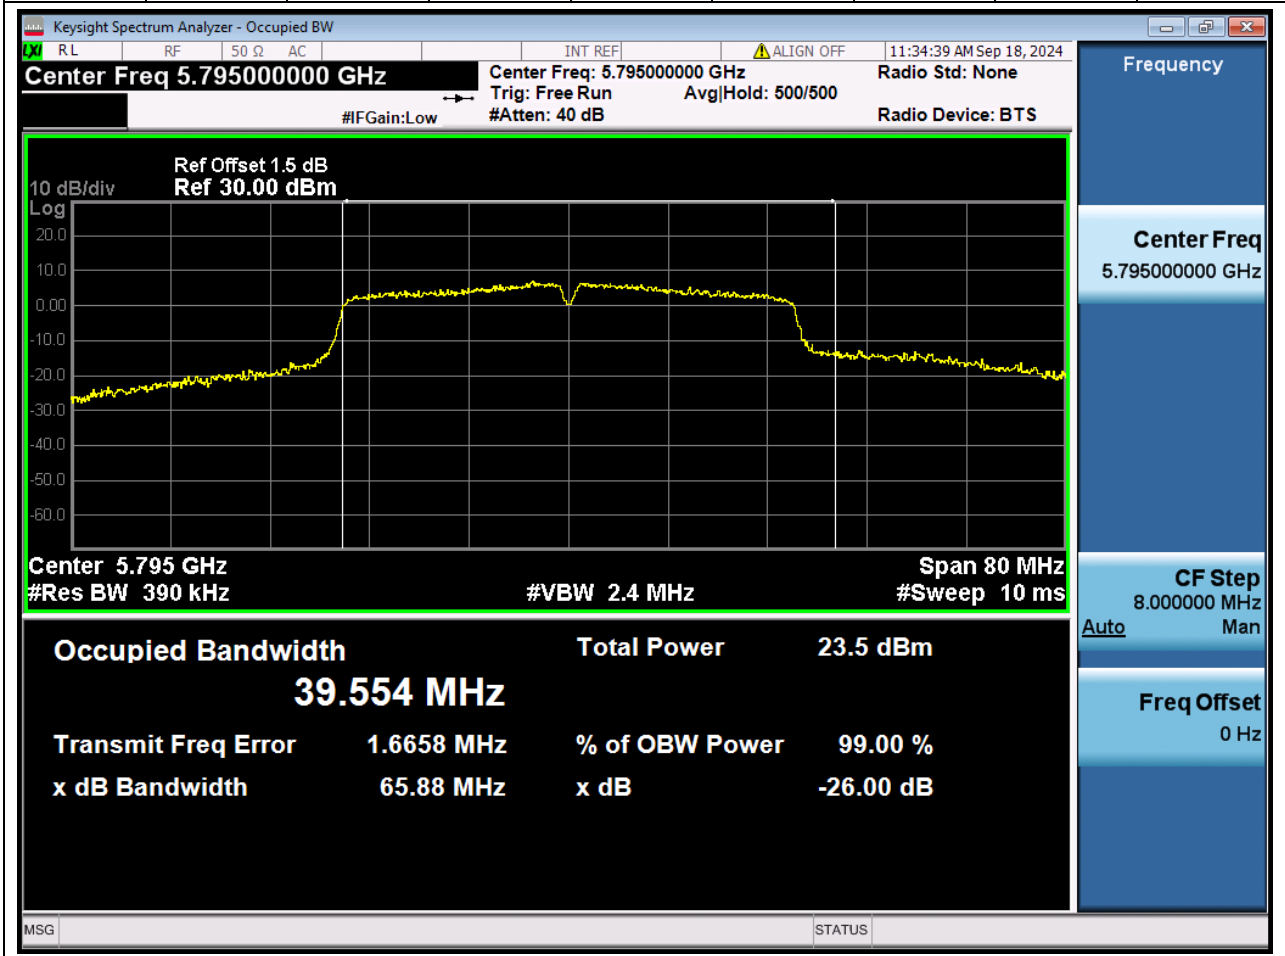

54. 802.11ac_40M_U-NII-3_H

54.1 A.2.2-99% Bandwidth(NTNV)

Center Frequency (MHz)	OBW Power (%)	RBW (MHz)	Detector	Limit (MHz)	OBW (MHz)	Verdict
5795	99	0.39	Peak	0	39.55356 6	Unknow