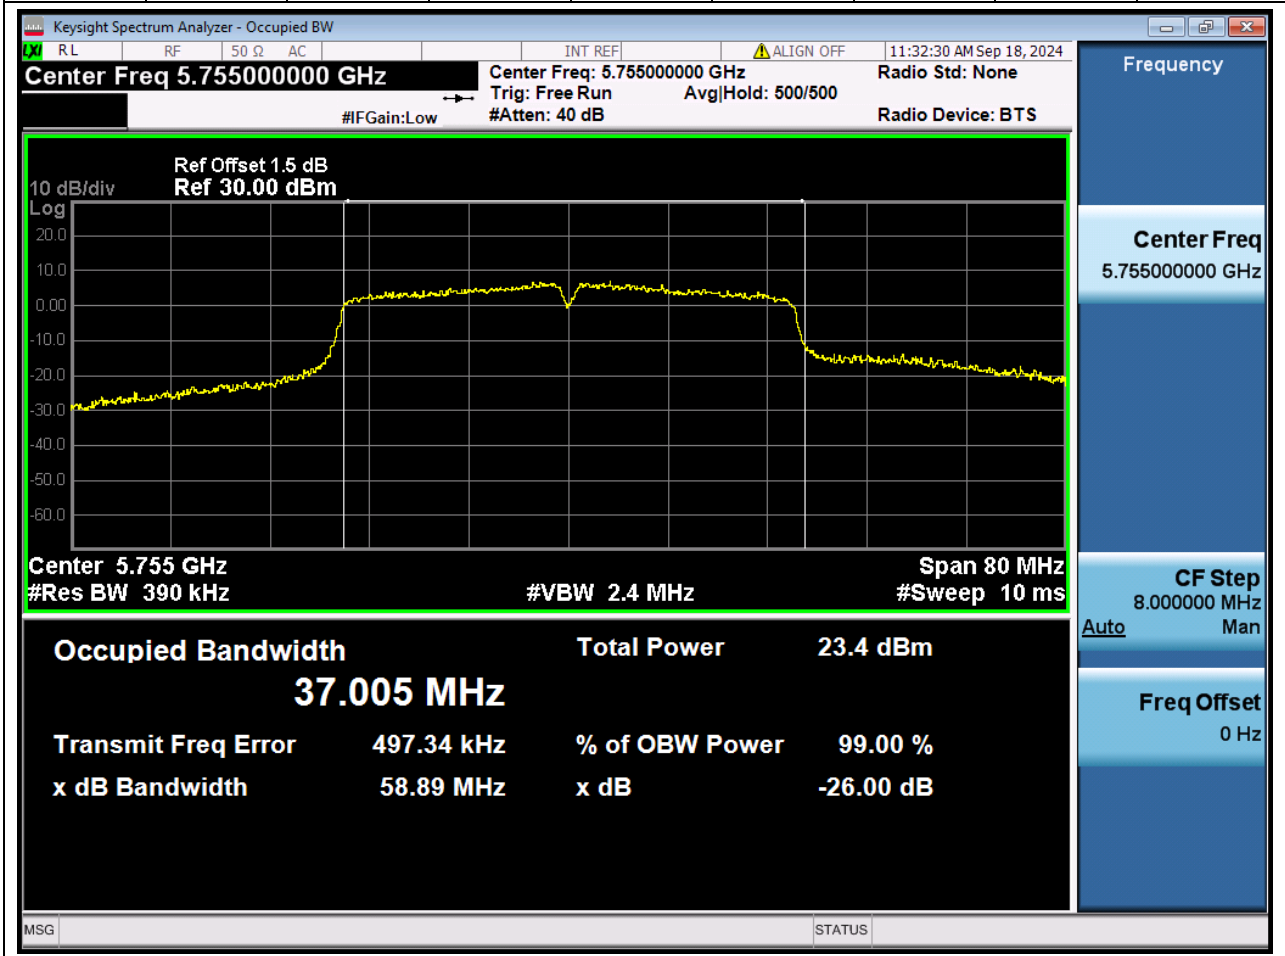

53. 802.11ac_40M_U-NII-3_L

53.1 A.2.2-99% Bandwidth(NTNV)

Center Frequency (MHz)	OBW Power (%)	RBW (MHz)	Detector	Limit (MHz)	OBW (MHz)	Verdict
5755	99	0.39	Peak	0	37.004657	Unknown