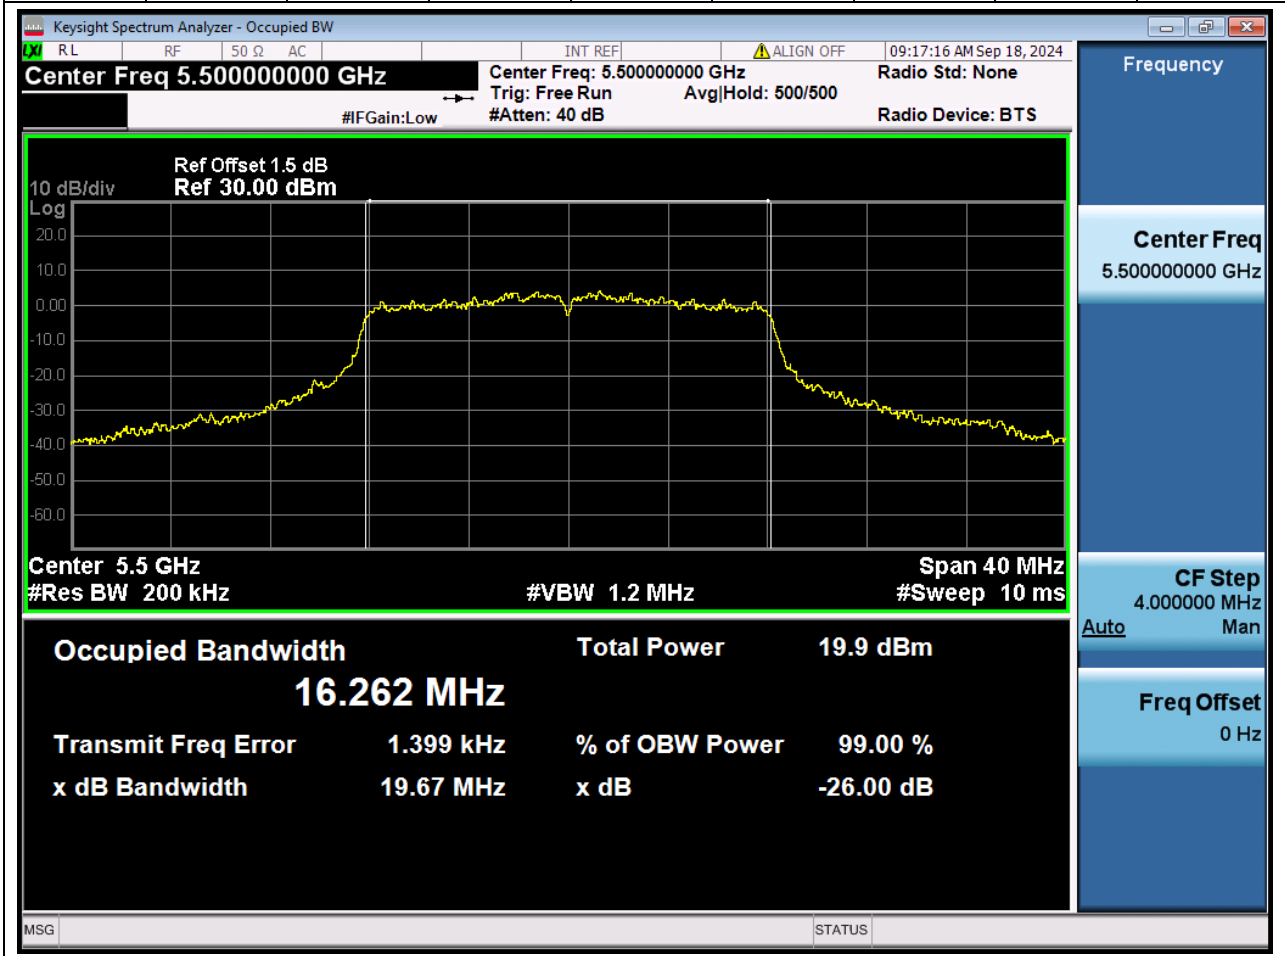

7. 802.11a_20M_U-NII-2C_L_ANT1

7.1 A.2.2-99% Bandwidth(NTNV)

Center Frequency (MHz)	OBW Power (%)		RBW (MHz)	Detector	Limit (MHz)	OBW (MHz)		Verdict
5500	99		0.2	Peak	0	16.261624		Unknow