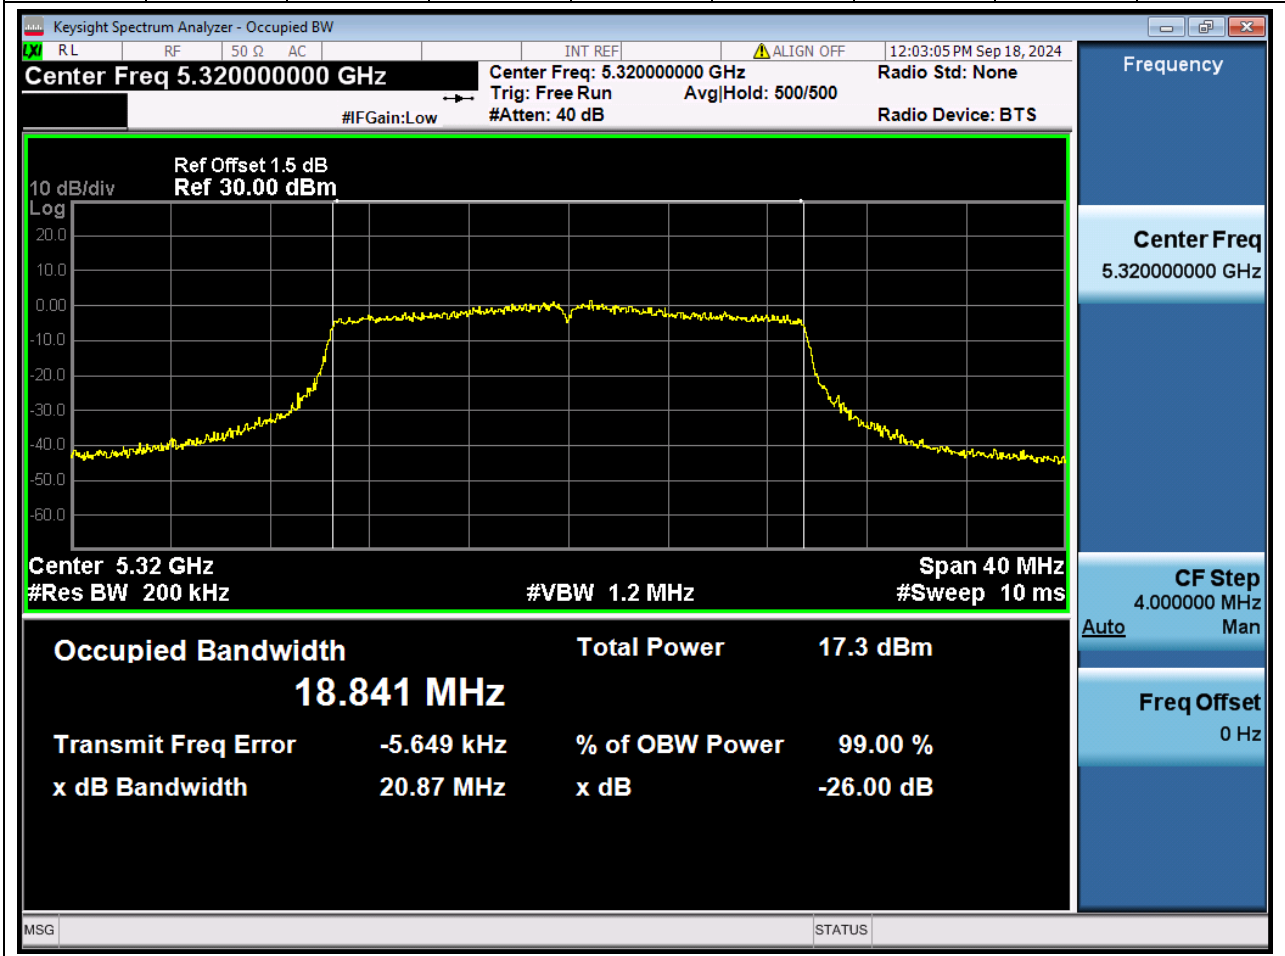

67. 802.11ax_20M_U-NII-2A_H_ANT1

67.1 A.2.2-99% Bandwidth(NTNV)

Center Frequency (MHz)	OBW Power (%)	RBW (MHz)	Detector	Limit (MHz)	OBW (MHz)	Verdict
5320	99	0.2	Peak	0	18.840975	Unknown