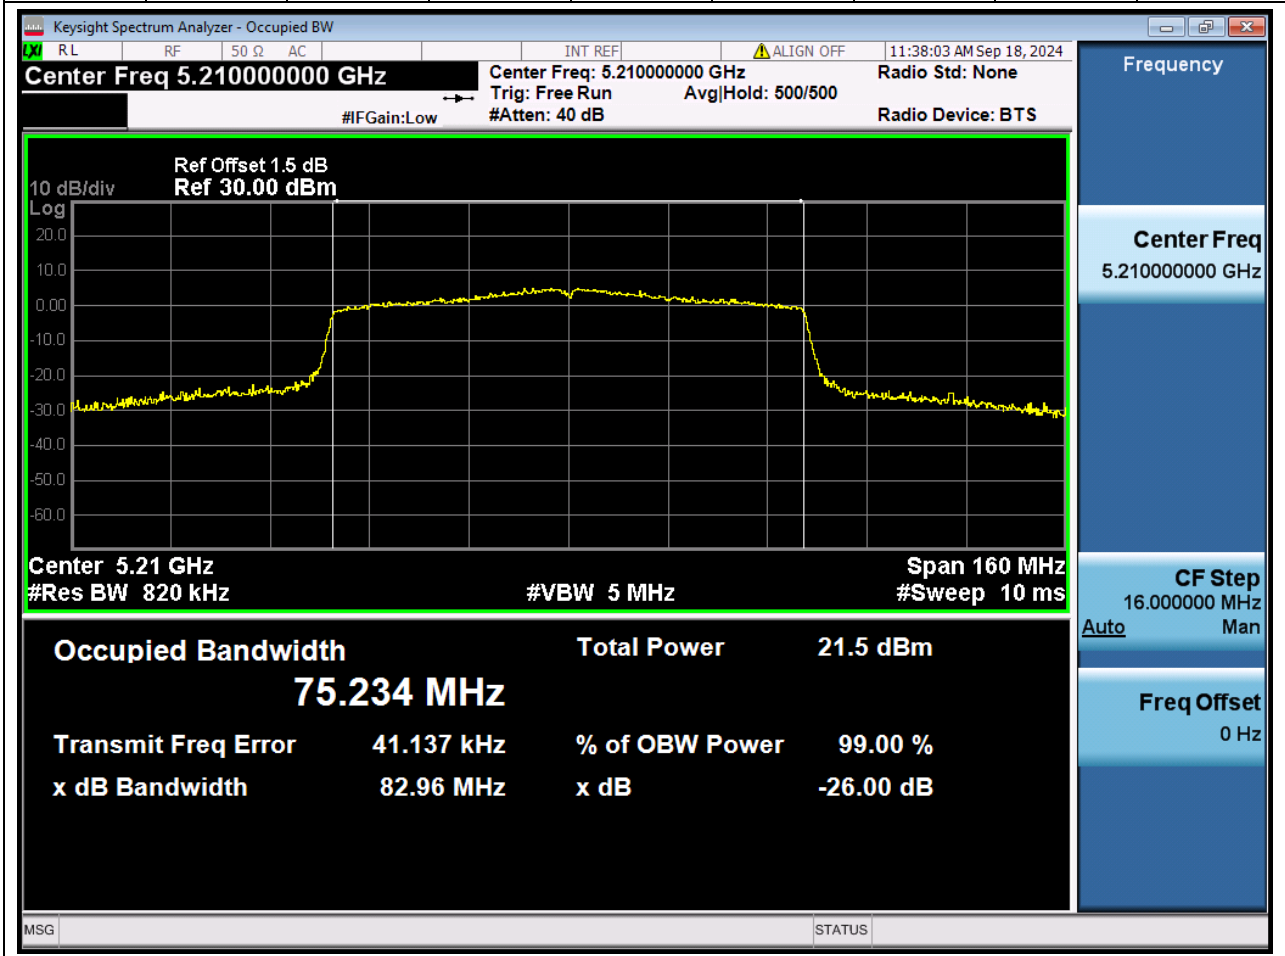

55. 802.11ac_80M_U-NII-1_M_ANT1

55.1 A.2.2-99% Bandwidth(NTNV)

Center Frequency (MHz)	OBW Power (%)	RBW (MHz)	Detector	Limit (MHz)	OBW (MHz)	Verdict
5210	99	0.82	Peak	0	75.233598	Unknown