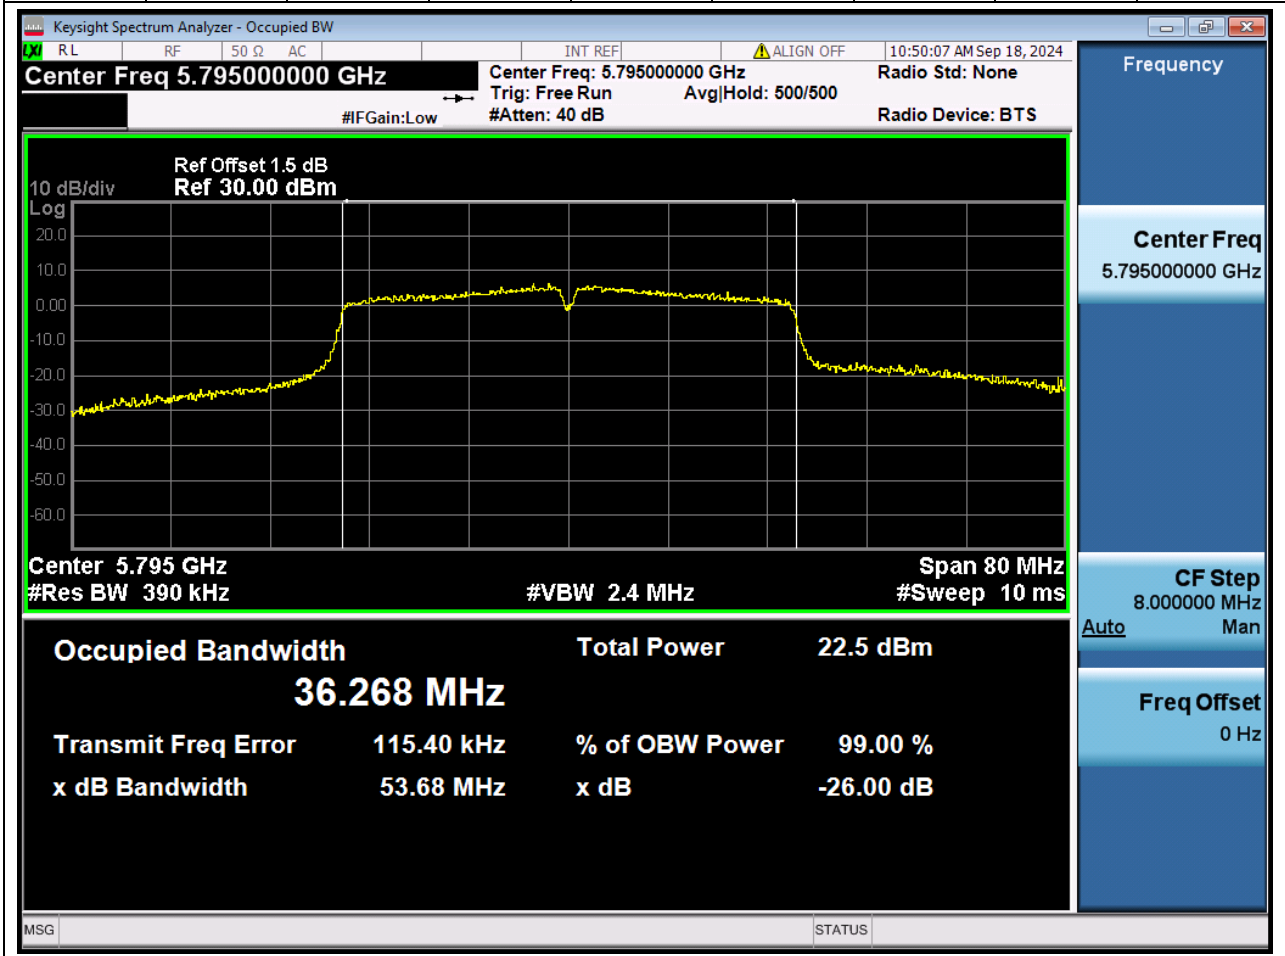

33. 802.11n_40M_U-NII-3_H

33.1 A.2.2-99% Bandwidth(NTNV)

Center Frequency (MHz)	OBW Power (%)	RBW (MHz)	Detector	Limit (MHz)	OBW (MHz)	Verdict
5795	99	0.39	Peak	0	36.268064	Unknow