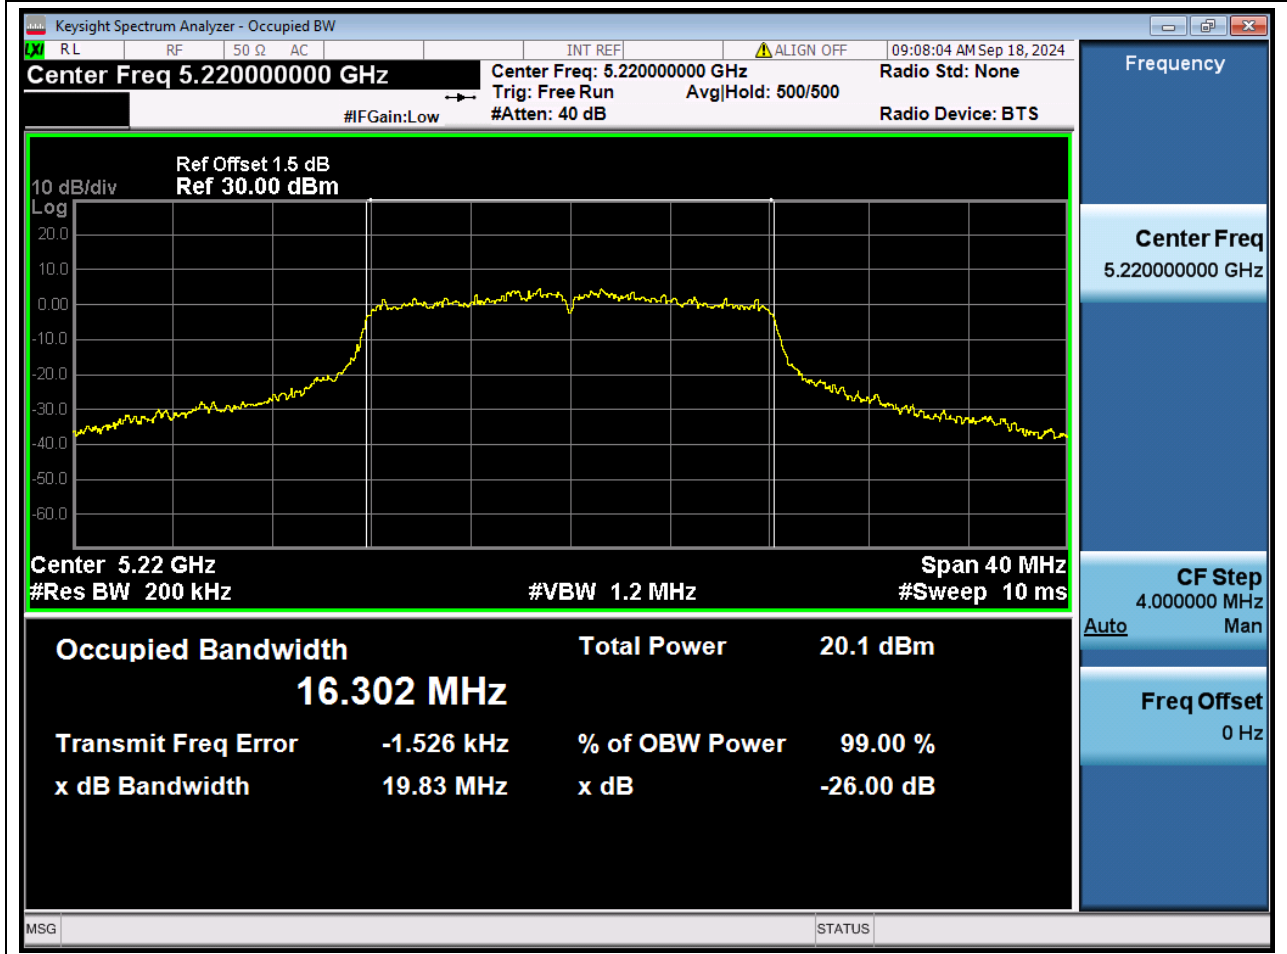

2. 802.11a_20M_U-NII-1_M_ANT1

2.1 A.2.2-99% Bandwidth(NTNV)

Center Frequency (MHz)	OBW Power (%)	RBW (MHz)	Detector	Limit (MHz)	OBW (MHz)	Verdict
5220	99	0.2	Peak	0	16.30162	Unknown