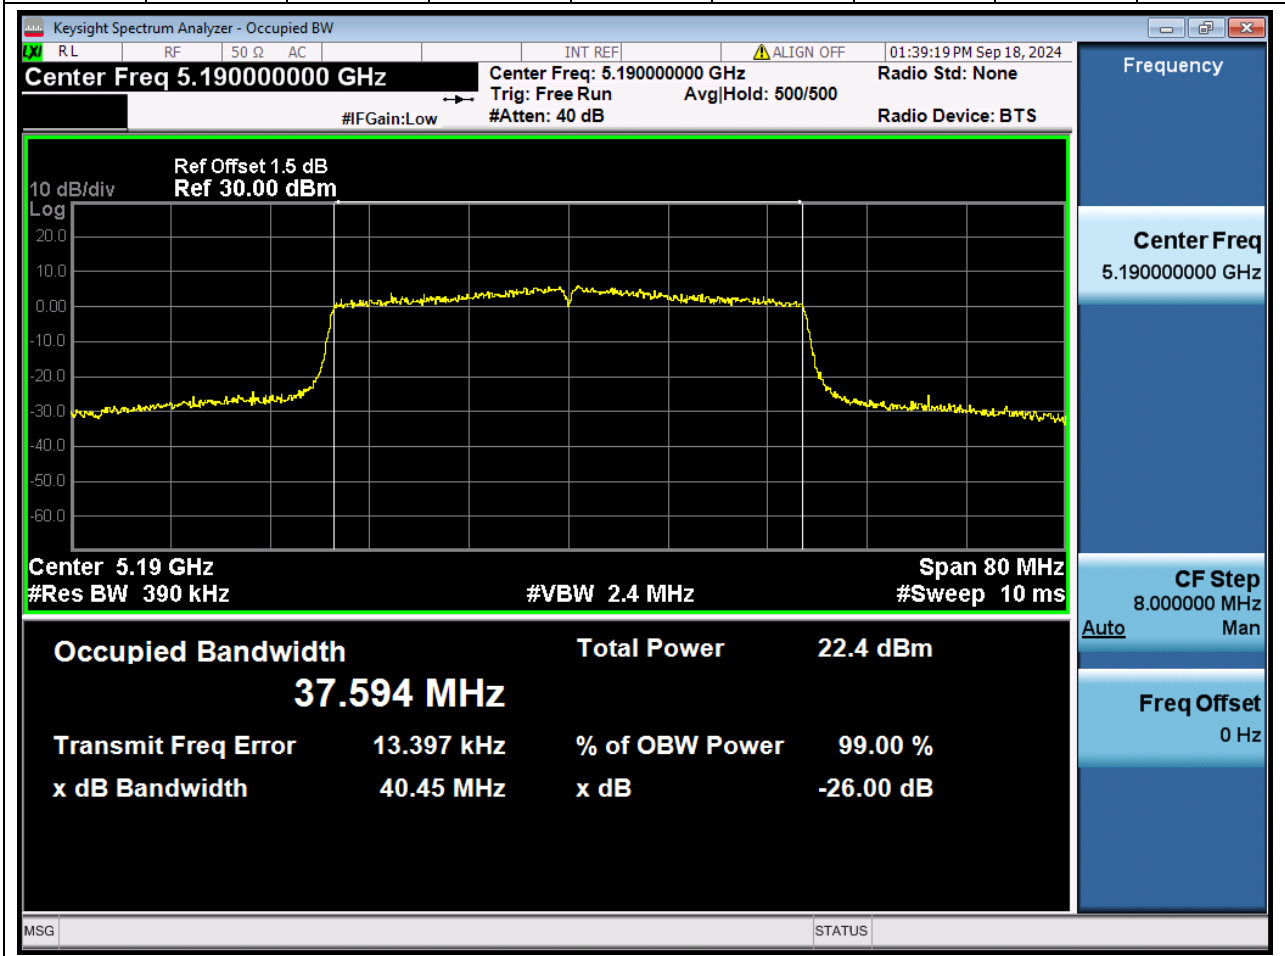

74. 802.11ax_40M_U-NII-1_L_ANT1

74.1 A.2.2-99% Bandwidth(NTNV)

Center Frequency (MHz)	OBW Power (%)		RBW (MHz)	Detector	Limit (MHz)	OBW (MHz)		Verdict
5190	99		0.39	Peak	0	37.594052		Unknow