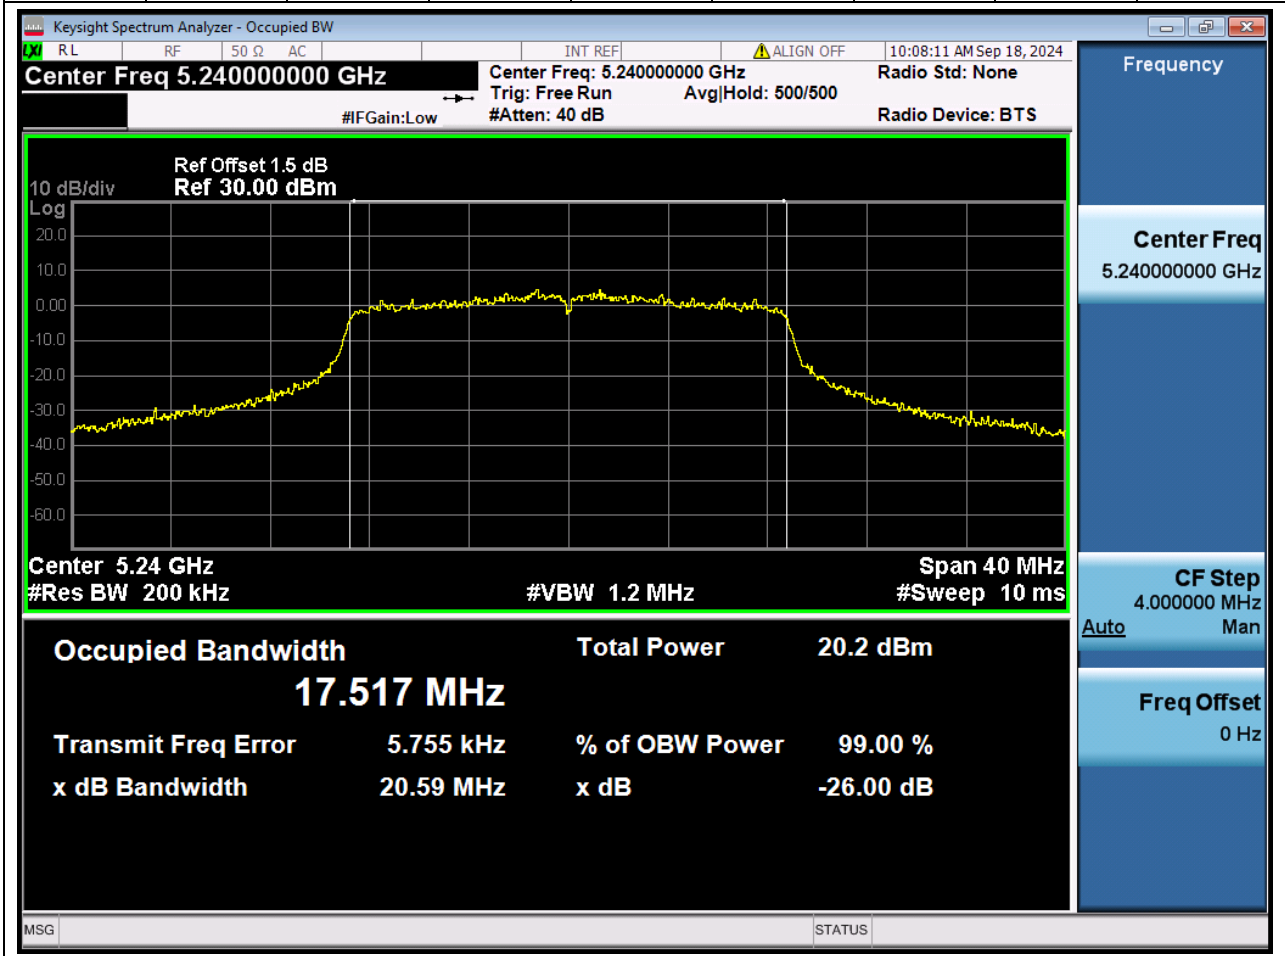

15. 802.11n_20M_U-NII-1_H_ANT1

15.1 A.2.2-99% Bandwidth(NTNV)

Center Frequency (MHz)	OBW Power (%)	RBW (MHz)	Detector	Limit (MHz)	OBW (MHz)	Verdict
5240	99	0.2	Peak	0	17.517054	Unknow