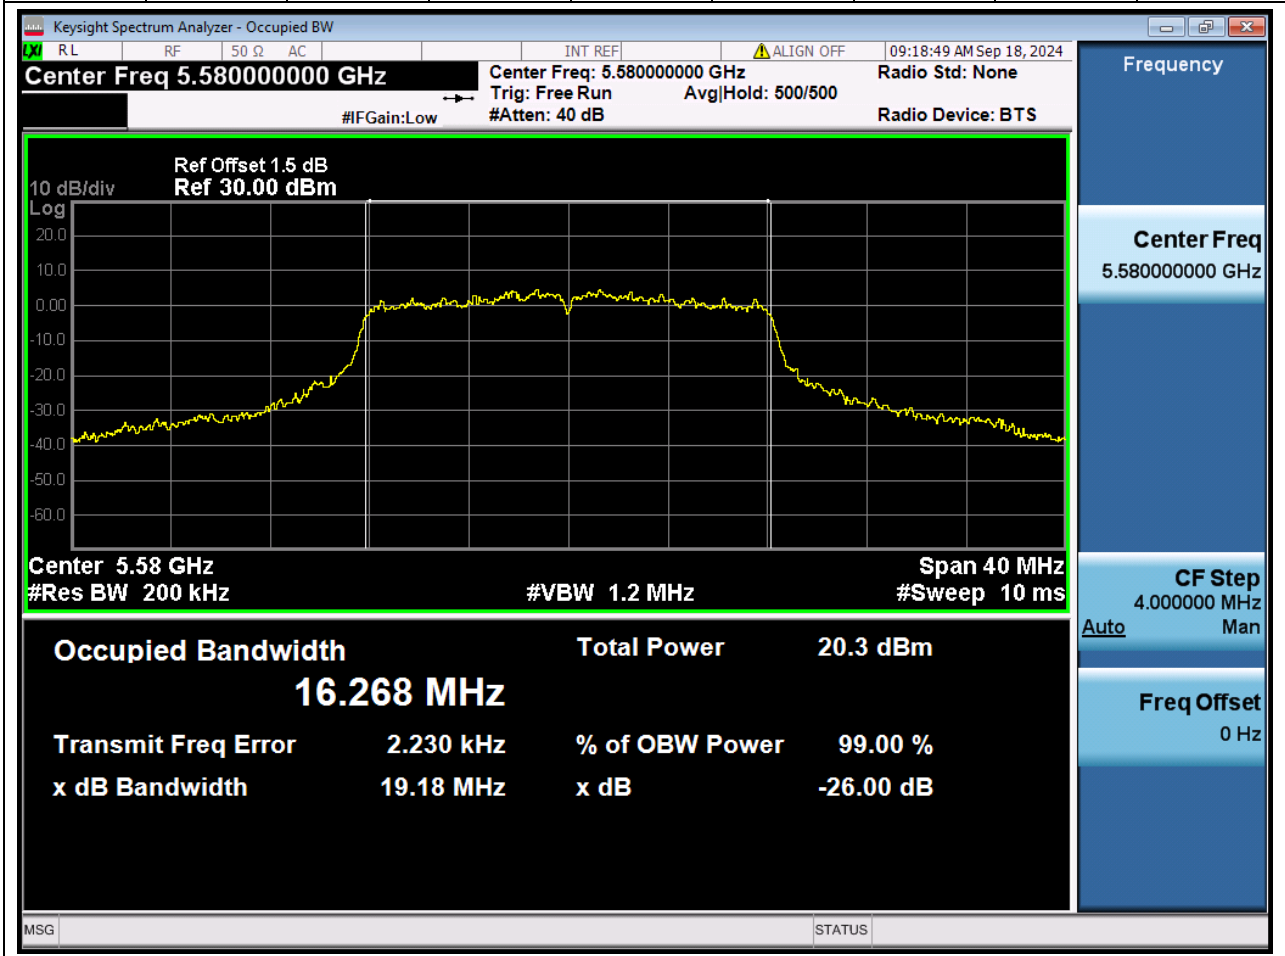

8. 802.11a_20M_U-NII-2C_M_ANT1

8.1 A.2.2-99% Bandwidth(NTNV)

Center Frequency (MHz)	OBW Power (%)		RBW (MHz)	Detector	Limit (MHz)	OBW (MHz)		Verdict
5580	99		0.2	Peak	0	16.267938		Unknow