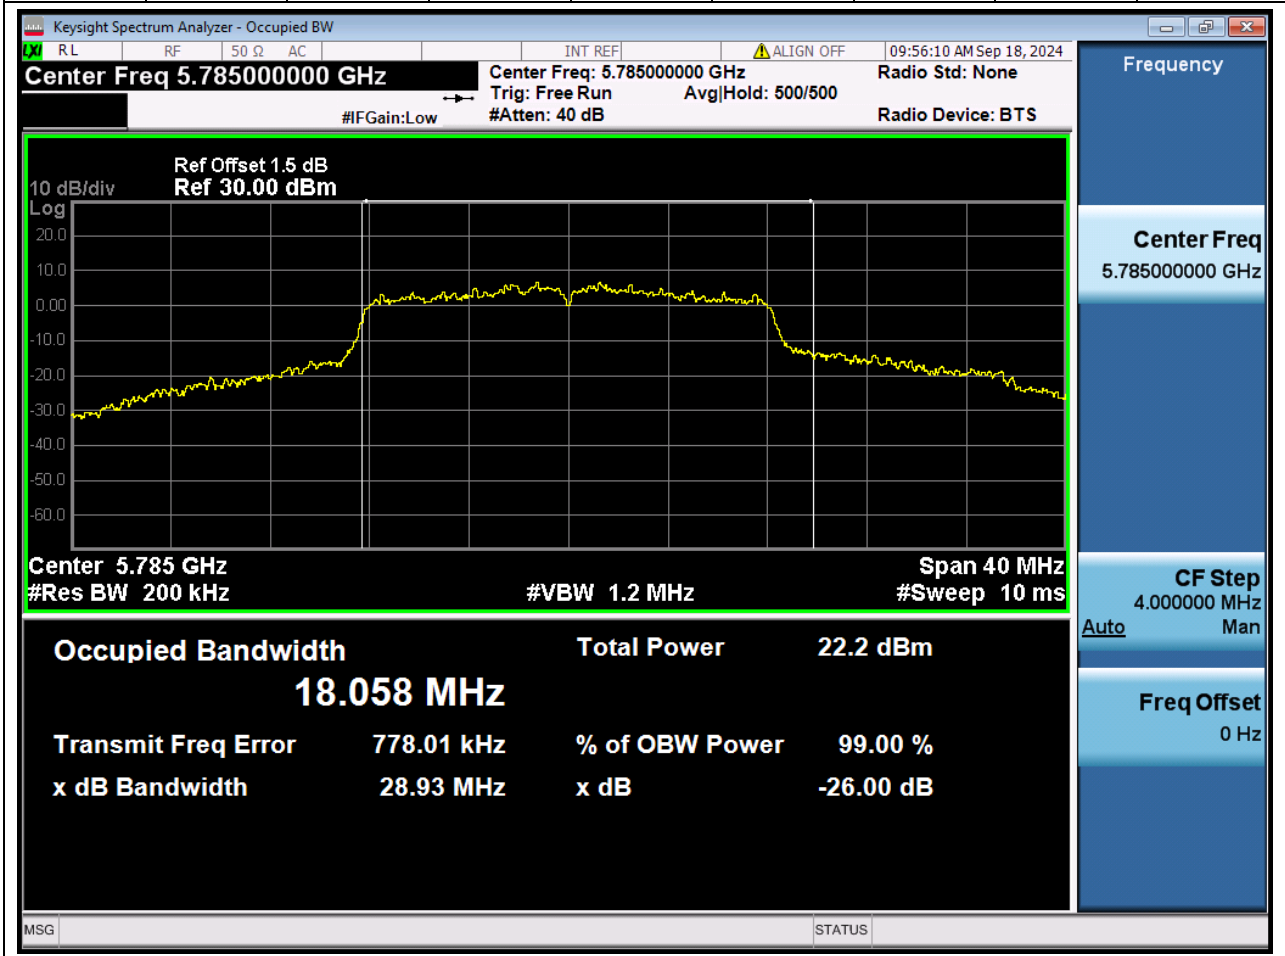

11. 802.11a_20M_U-NII-3_M

11.1 A.2.2-99% Bandwidth(NTNV)

Center Frequency (MHz)	OBW Power (%)	RBW (MHz)	Detector	Limit (MHz)	OBW (MHz)	Verdict
5785	99	0.2	Peak	0	18.057652	Unknow