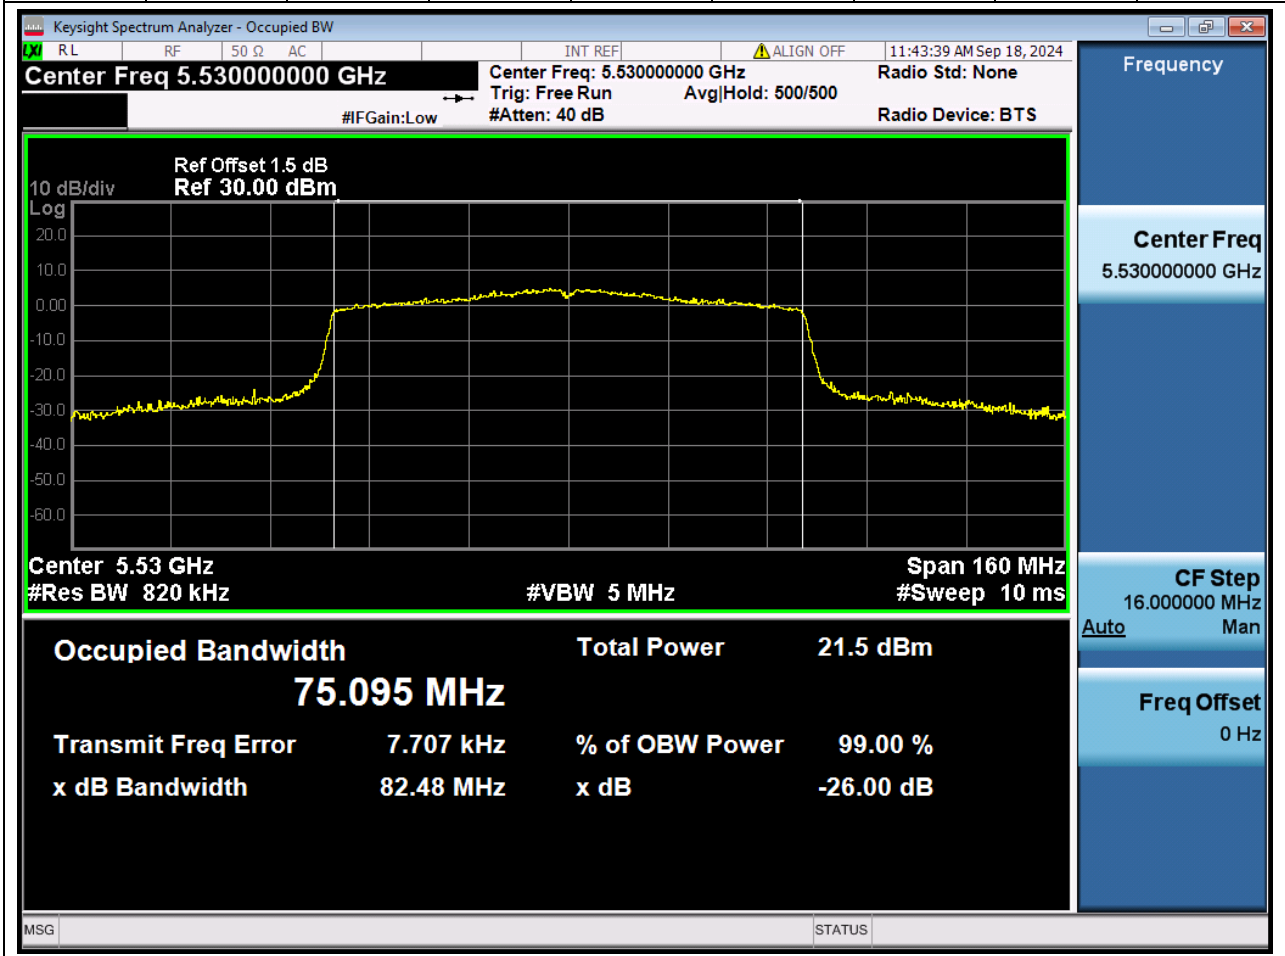

57. 802.11ac_80M_U-NII-2C_M_ANT1

57.1 A.2.2-99% Bandwidth(NTNV)

Center Frequency (MHz)	OBW Power (%)	RBW (MHz)	Detector	Limit (MHz)	OBW (MHz)	Verdict
5530	99	0.82	Peak	0	75.095122	Unknow