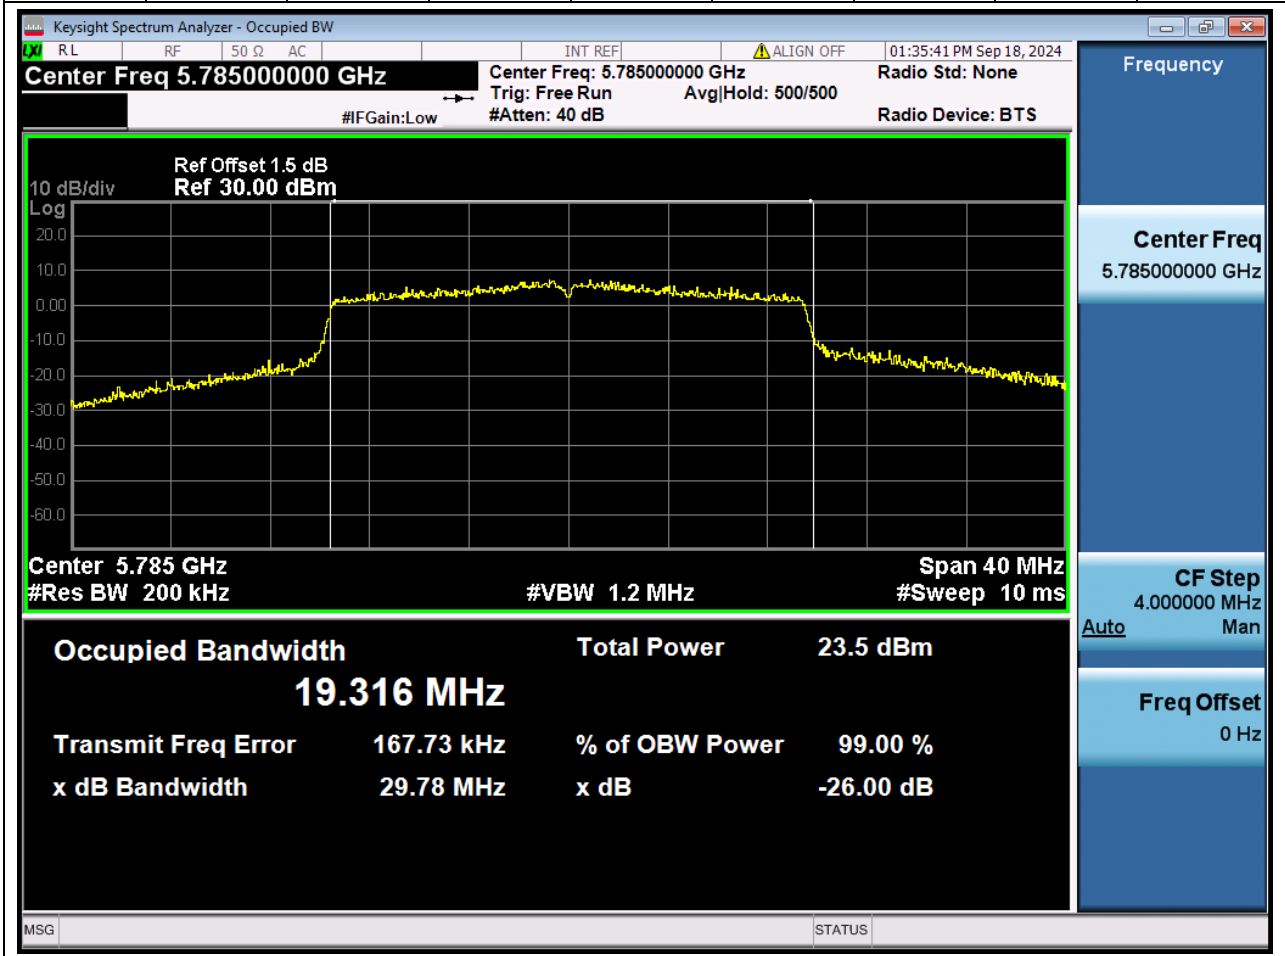

72. 802.11ax_20M_U-NII-3_M

72.1 A.2.2-99% Bandwidth(NTNV)

Center Frequency (MHz)	OBW Power (%)	RBW (MHz)	Detector	Limit (MHz)	OBW (MHz)	Verdict
5785	99	0.2	Peak	0	19.315848	Unknown