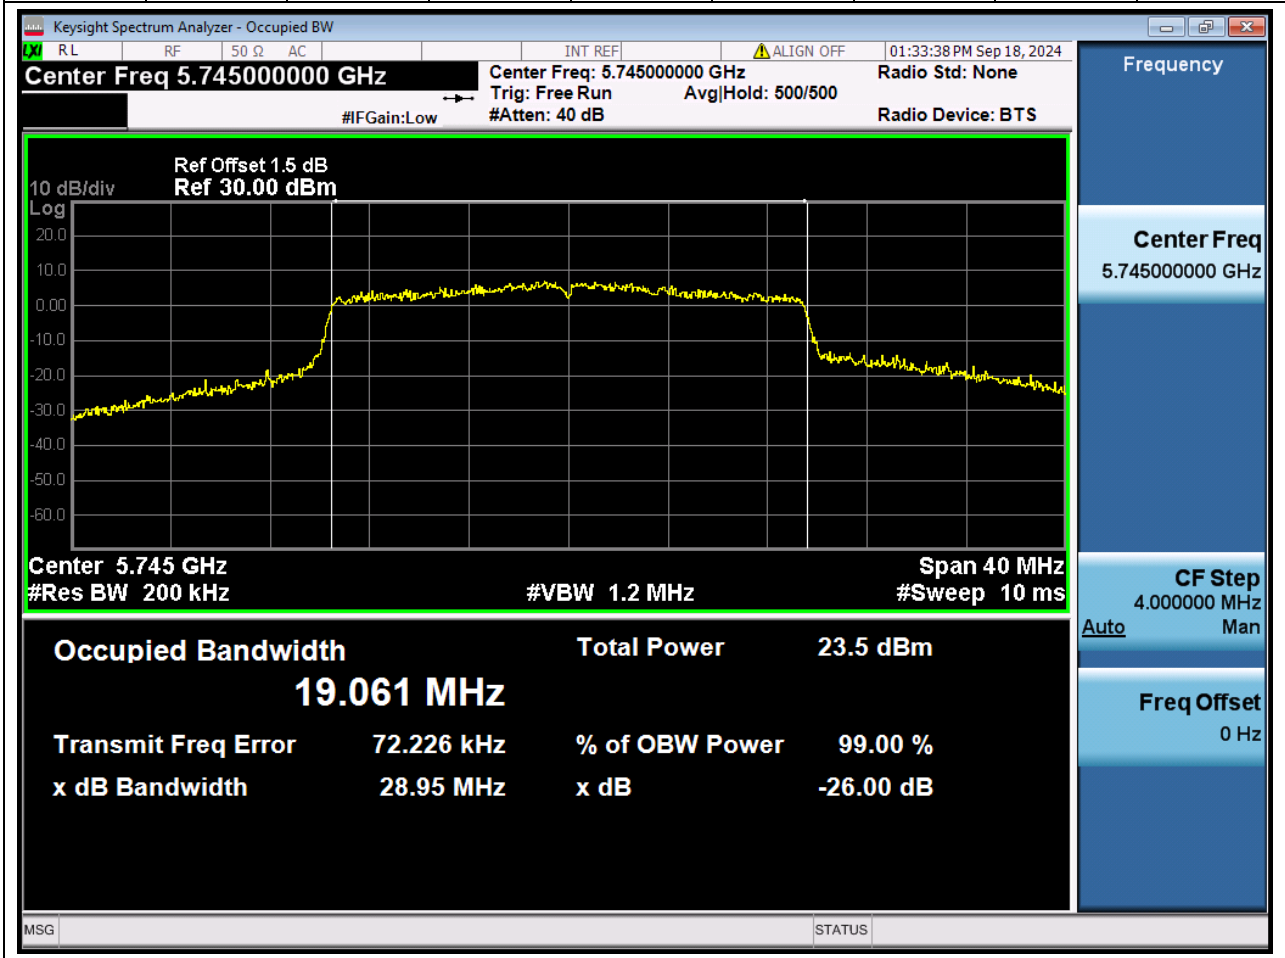

71. 802.11ax_20M_U-NII-3_L

71.1 A.2.2-99% Bandwidth(NTNV)

Center Frequency (MHz)	OBW Power (%)	RBW (MHz)	Detector	Limit (MHz)	OBW (MHz)	Verdict
5745	99	0.2	Peak	0	19.060672	Unknow