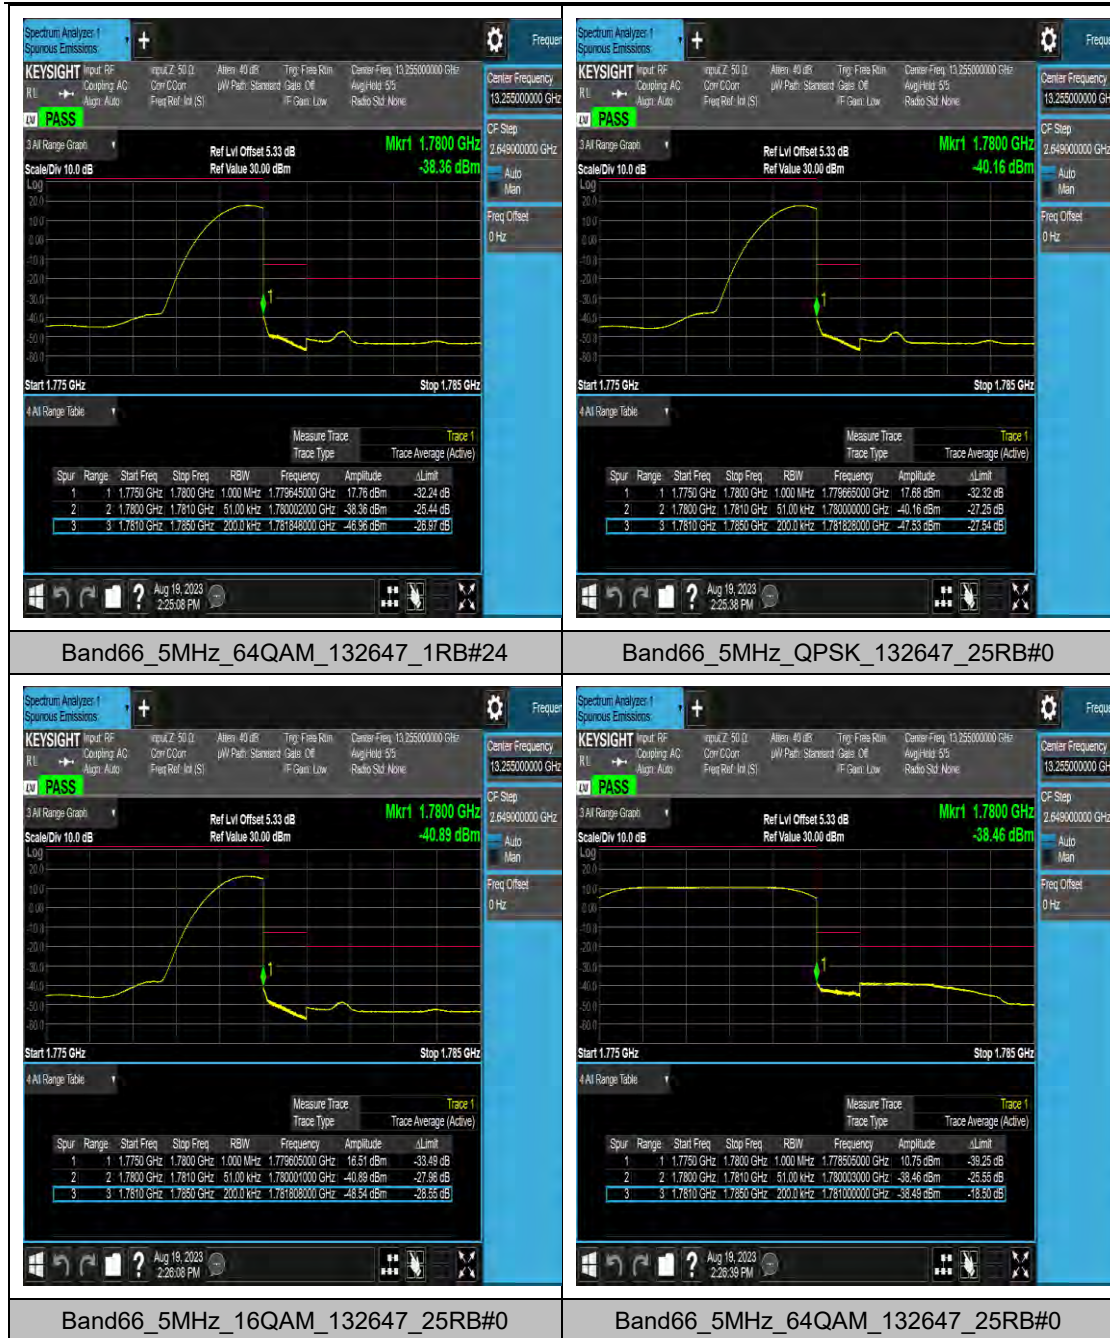

Band48_20MHz_16QAM_55990_100RB#0

Band48_20MHz_64QAM_55990_100RB#0

LTE Band 66 Test Graphs

Band66_3MHz_64QAM_131987_15RB#0

Band66_3MHz_QPSK_132657_1RB#0

Band66_3MHz_16QAM_132657_1RB#0

Band66_3MHz_64QAM_132657_1RB#0

Band66_15MHz_64QAM_132047_1RB#0

Band66_15MHz_QPSK_132047_1RB#74

Band66_15MHz_16QAM_132047_1RB#74

Band66_15MHz_64QAM_132047_1RB#74

LTE Band 71 Test Graphs

Band71_10MHz_QPSK_133422_1RB#49

Band71_10MHz_16QAM_133422_1RB#49