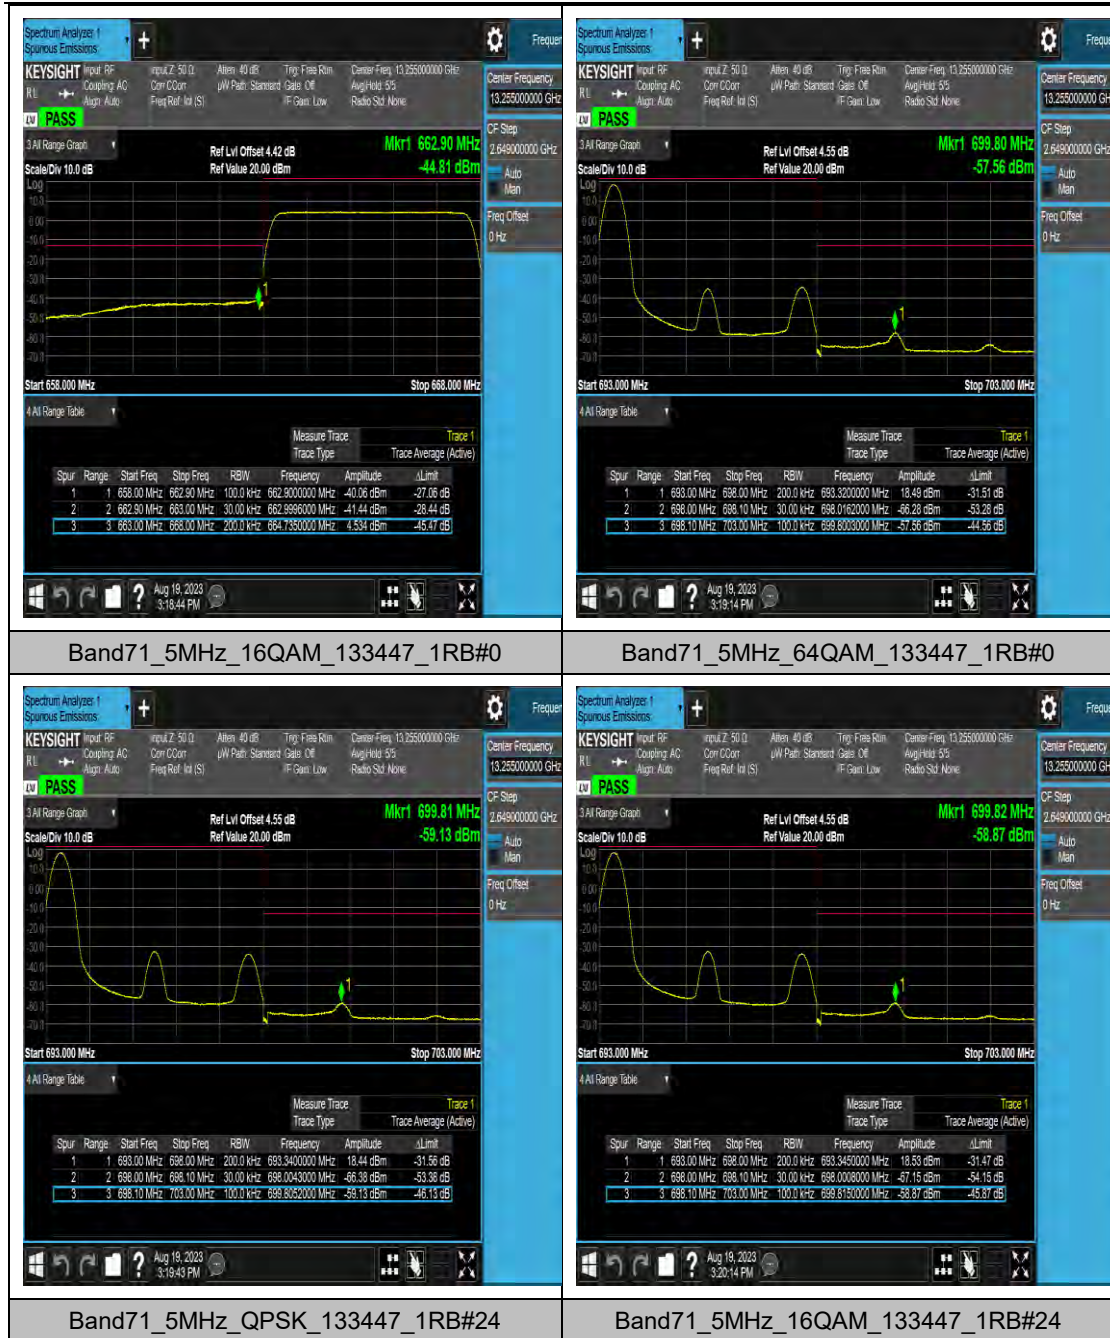

Band66_15MHz_64QAM_132047_1RB#0

Band66_15MHz_QPSK_132047_1RB#74

Band66_15MHz_16QAM_132047_1RB#74

Band66_15MHz_64QAM_132047_1RB#74

LTE Band 71 Test Graphs

Band71_10MHz_QPSK_133422_1RB#49

Band71_10MHz_16QAM_133422_1RB#49