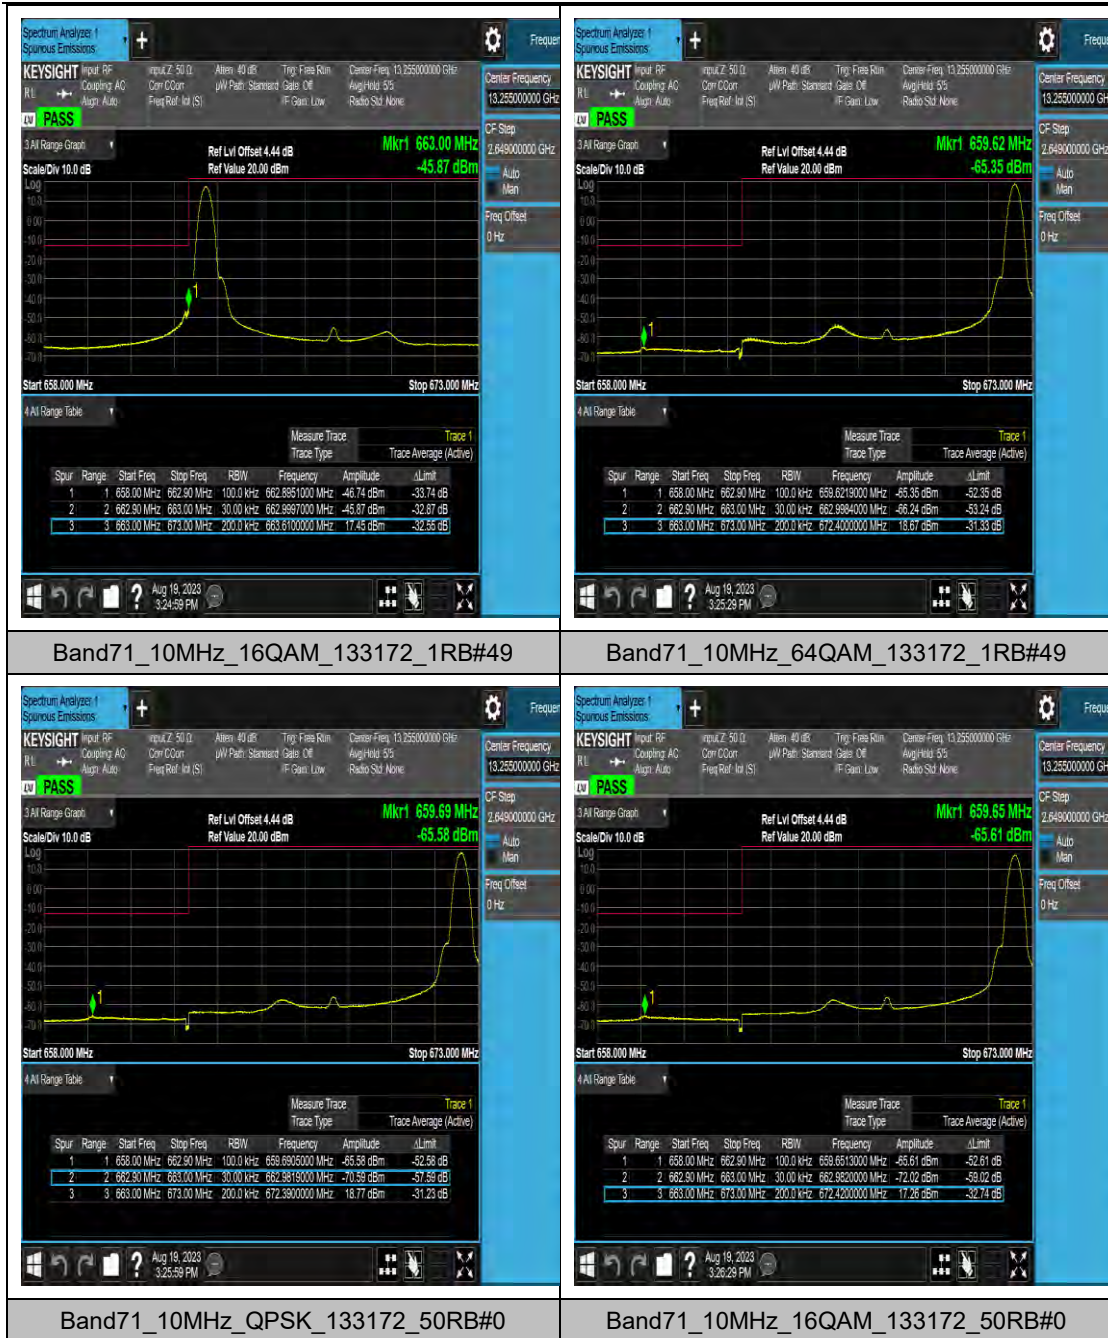

Band66_15MHz_64QAM_132047_1RB#0

Band66_15MHz_QPSK_132047_1RB#74

Band66_15MHz_16QAM_132047_1RB#74

Band66_15MHz_64QAM_132047_1RB#74

LTE Band 71 Test Graphs

Band71_10MHz_QPSK_133422_1RB#49

Band71_10MHz_16QAM_133422_1RB#49