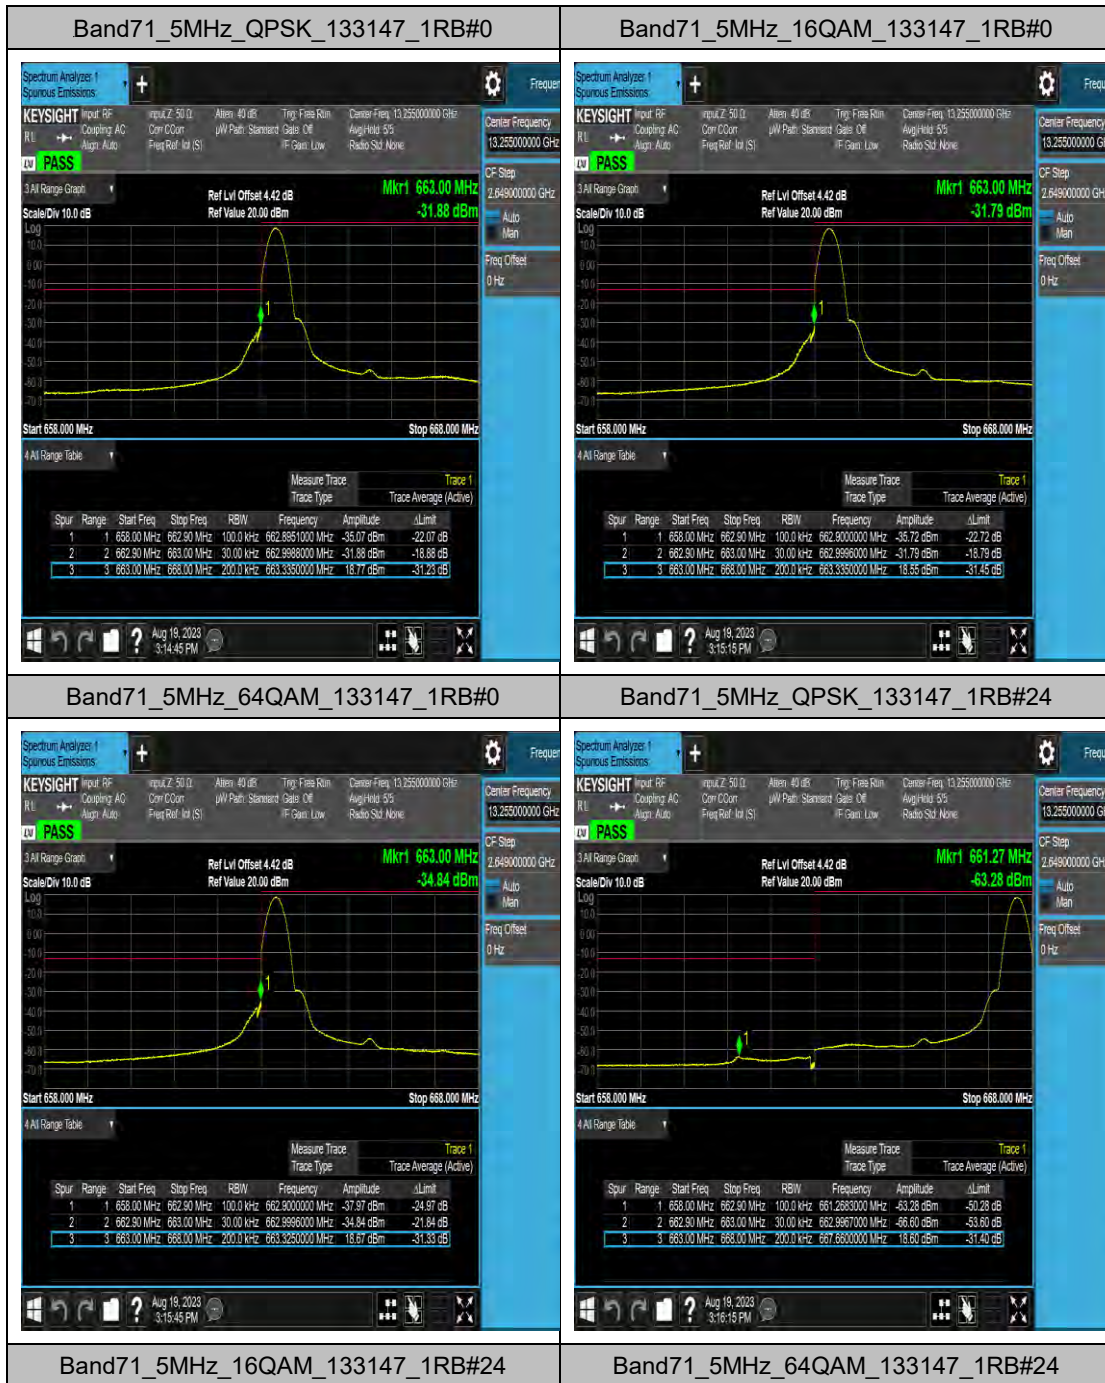

Band66_15MHz_64QAM_132047_1RB#0

Band66_15MHz_QPSK_132047_1RB#74

Band66_15MHz_16QAM_132047_1RB#74

Band66_15MHz_64QAM_132047_1RB#74

LTE Band 71 Test Graphs

Band71_10MHz_QPSK_133422_1RB#49

Band71_10MHz_16QAM_133422_1RB#49