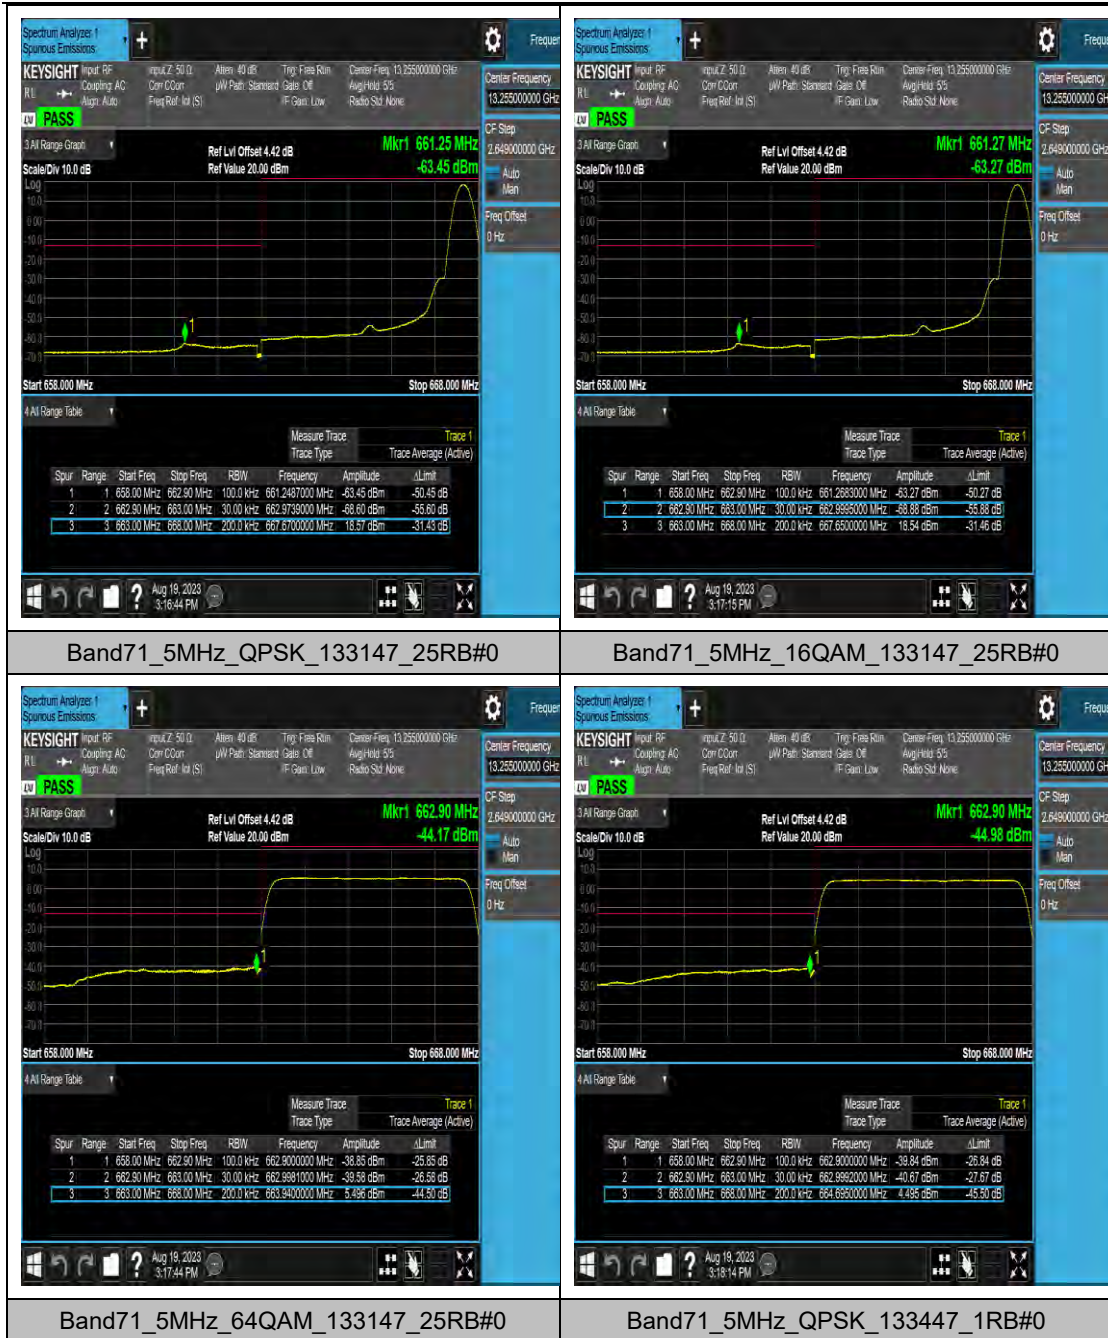

Band66_15MHz_64QAM_132047_1RB#0

Band66_15MHz_QPSK_132047_1RB#74

Band66_15MHz_16QAM_132047_1RB#74

Band66_15MHz_64QAM_132047_1RB#74

LTE Band 71 Test Graphs

Band71_10MHz_QPSK_133422_1RB#49

Band71_10MHz_16QAM_133422_1RB#49