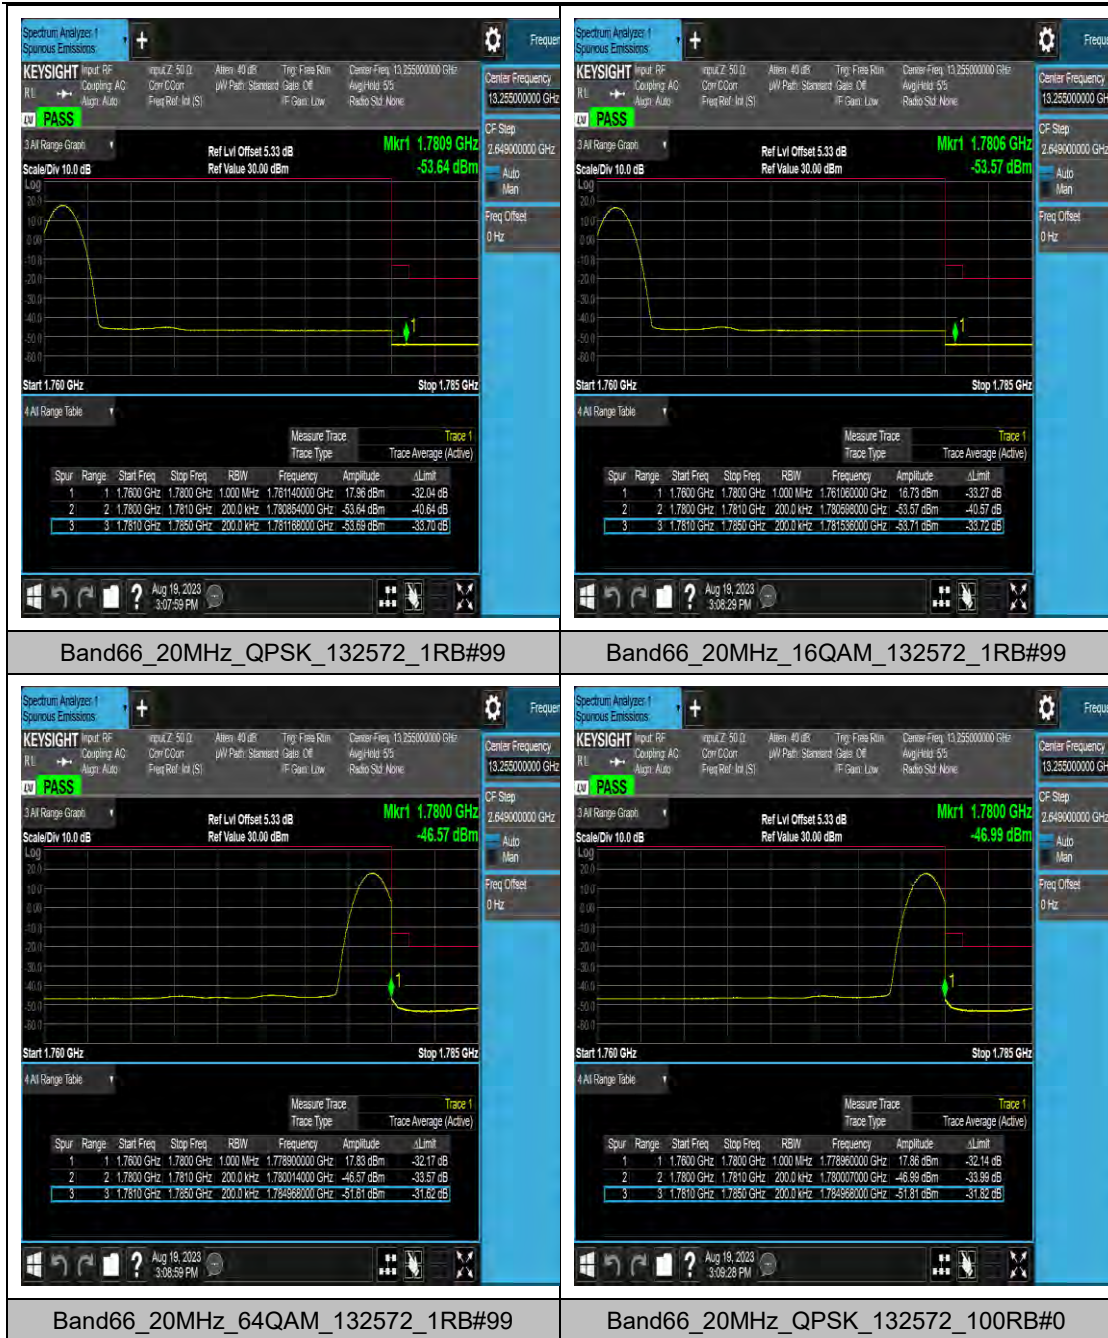

Band66_15MHz_64QAM_132047_1RB#0

Band66_15MHz_QPSK_132047_1RB#74

Band66_15MHz_16QAM_132047_1RB#74

Band66_15MHz_64QAM_132047_1RB#74

LTE Band 71 Test Graphs

Band71_10MHz_QPSK_133422_1RB#49

Band71_10MHz_16QAM_133422_1RB#49