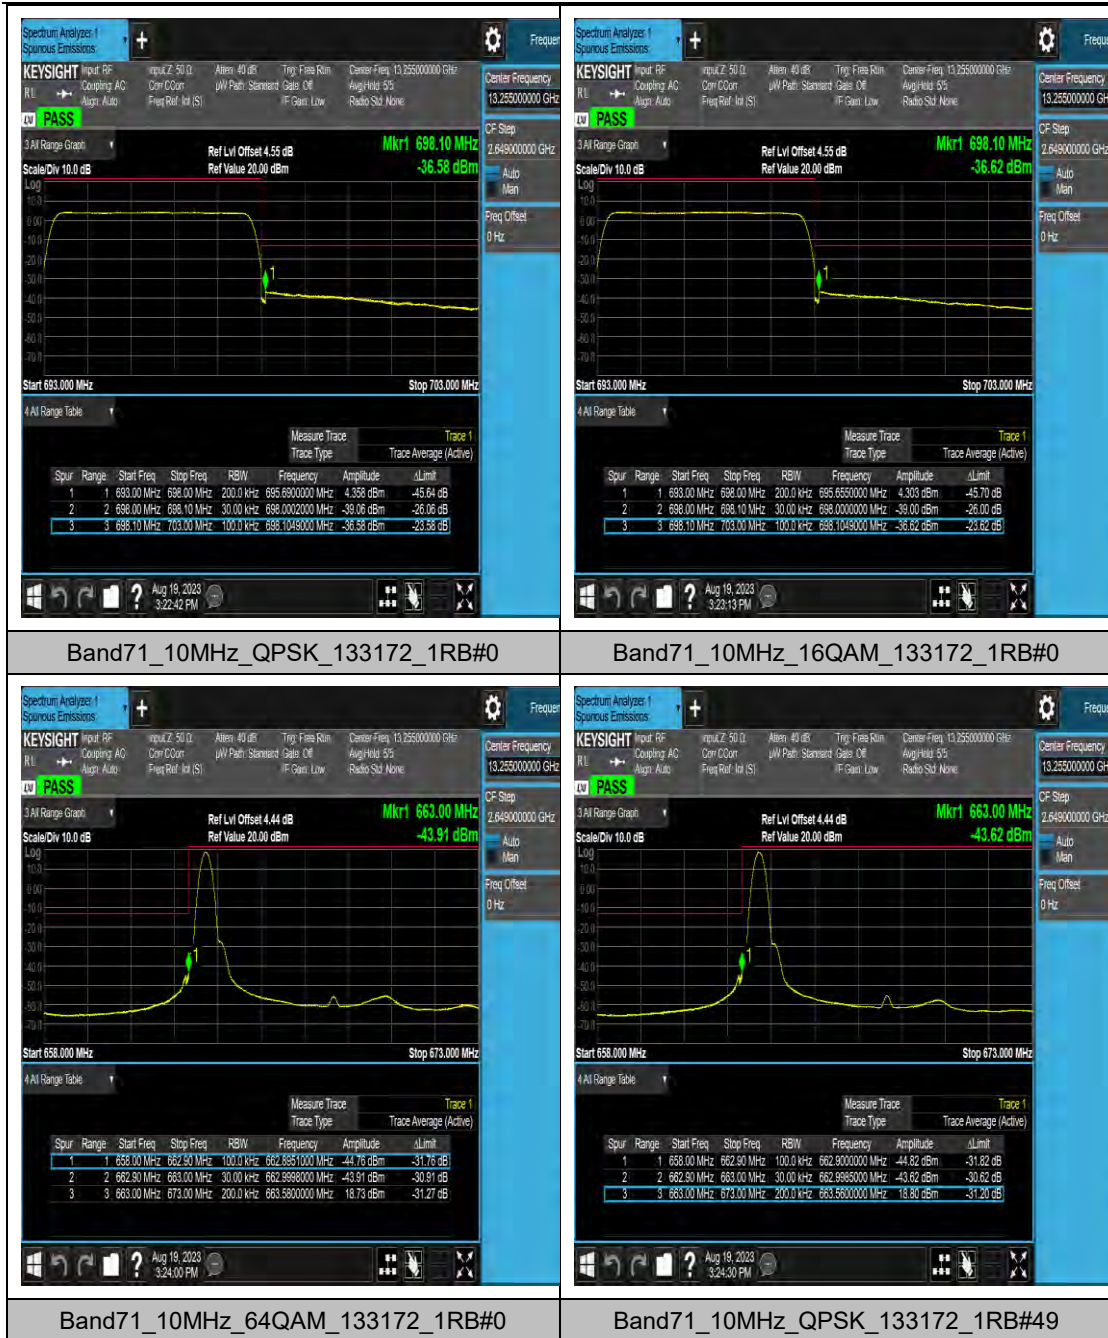

Band66_15MHz_64QAM_132047_1RB#0

Band66_15MHz_QPSK_132047_1RB#74

Band66_15MHz_16QAM_132047_1RB#74

Band66_15MHz_64QAM_132047_1RB#74

LTE Band 71 Test Graphs

Band71_10MHz_QPSK_133422_1RB#49

Band71_10MHz_16QAM_133422_1RB#49