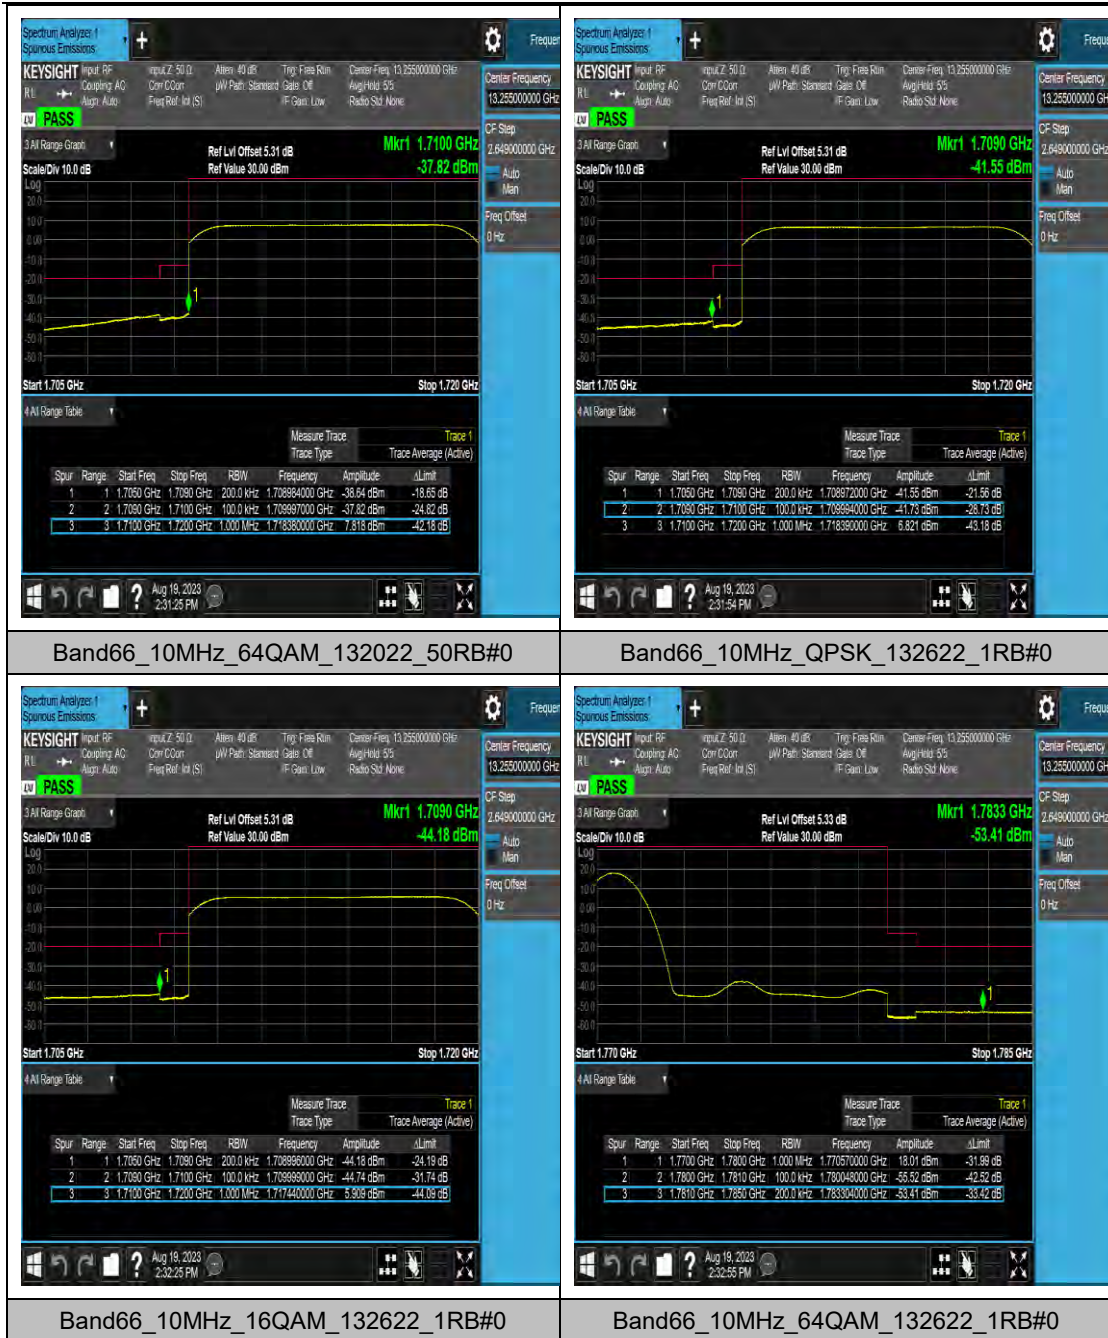

Band48_20MHz_16QAM_55990_100RB#0

Band48_20MHz_64QAM_55990_100RB#0

LTE Band 66 Test Graphs

Band66_3MHz_64QAM_131987_15RB#0

Band66_3MHz_QPSK_132657_1RB#0

Band66_3MHz_16QAM_132657_1RB#0

Band66_3MHz_64QAM_132657_1RB#0

Band66_15MHz_64QAM_132047_1RB#0

Band66_15MHz_QPSK_132047_1RB#74

Band66_15MHz_16QAM_132047_1RB#74

Band66_15MHz_64QAM_132047_1RB#74

LTE Band 71 Test Graphs

Band71_10MHz_QPSK_133422_1RB#49

Band71_10MHz_16QAM_133422_1RB#49