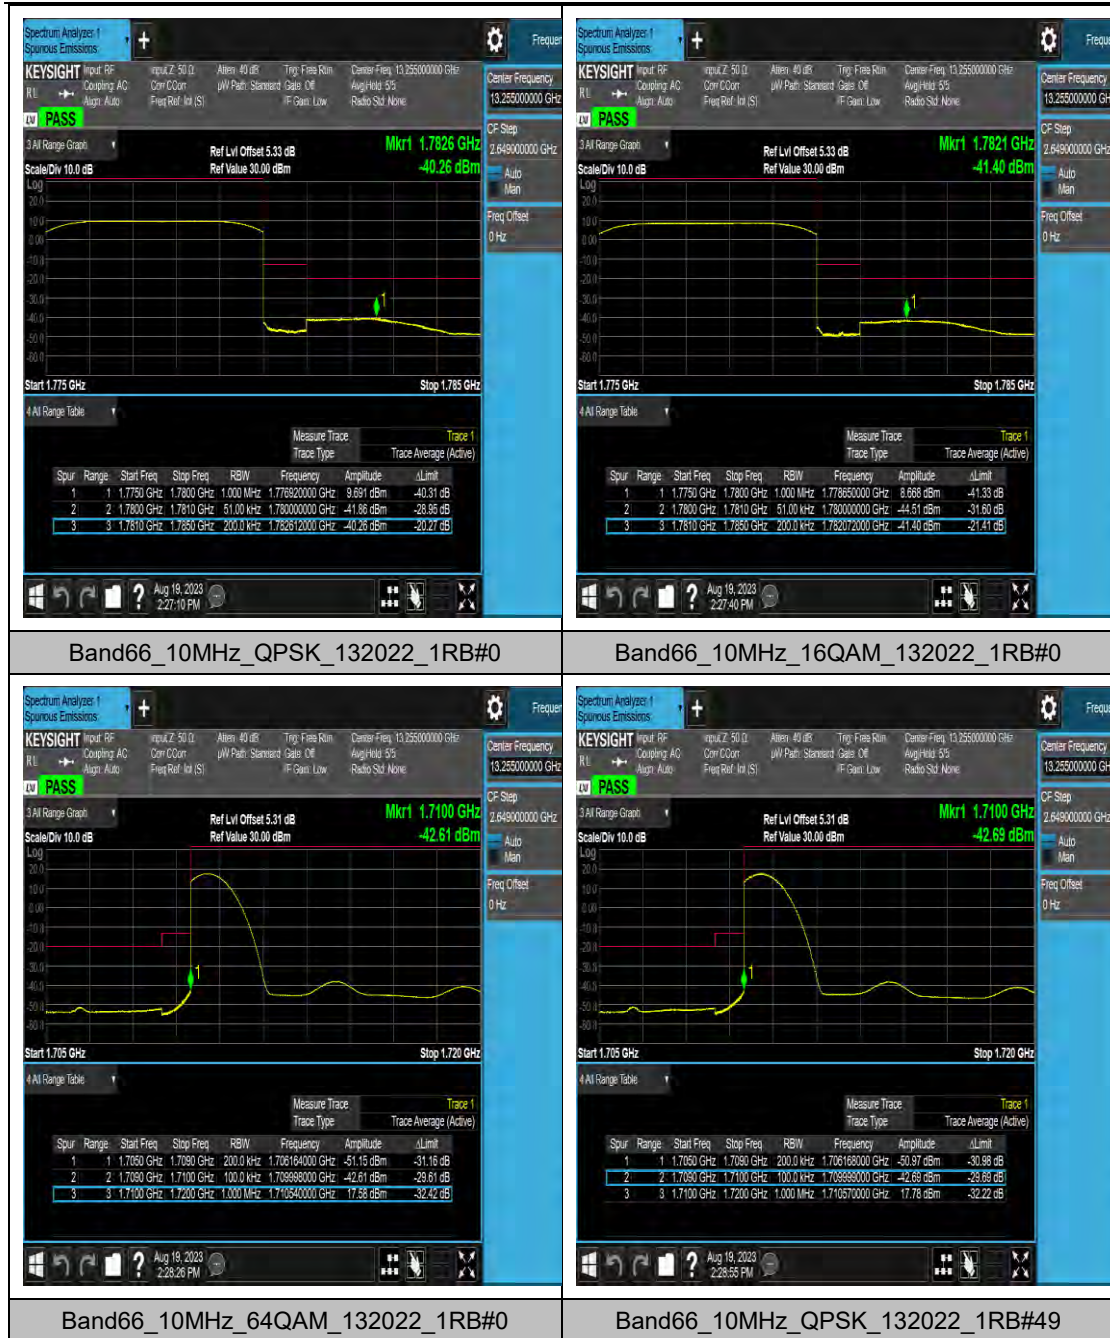

Band48_20MHz_16QAM_55990_100RB#0

Band48_20MHz_64QAM_55990_100RB#0

LTE Band 66 Test Graphs

Band66_3MHz_64QAM_131987_15RB#0

Band66_3MHz_QPSK_132657_1RB#0

Band66_3MHz_16QAM_132657_1RB#0

Band66_3MHz_64QAM_132657_1RB#0

Band66_15MHz_64QAM_132047_1RB#0

Band66_15MHz_QPSK_132047_1RB#74

Band66_15MHz_16QAM_132047_1RB#74

Band66_15MHz_64QAM_132047_1RB#74

LTE Band 71 Test Graphs

Band71_10MHz_QPSK_133422_1RB#49

Band71_10MHz_16QAM_133422_1RB#49