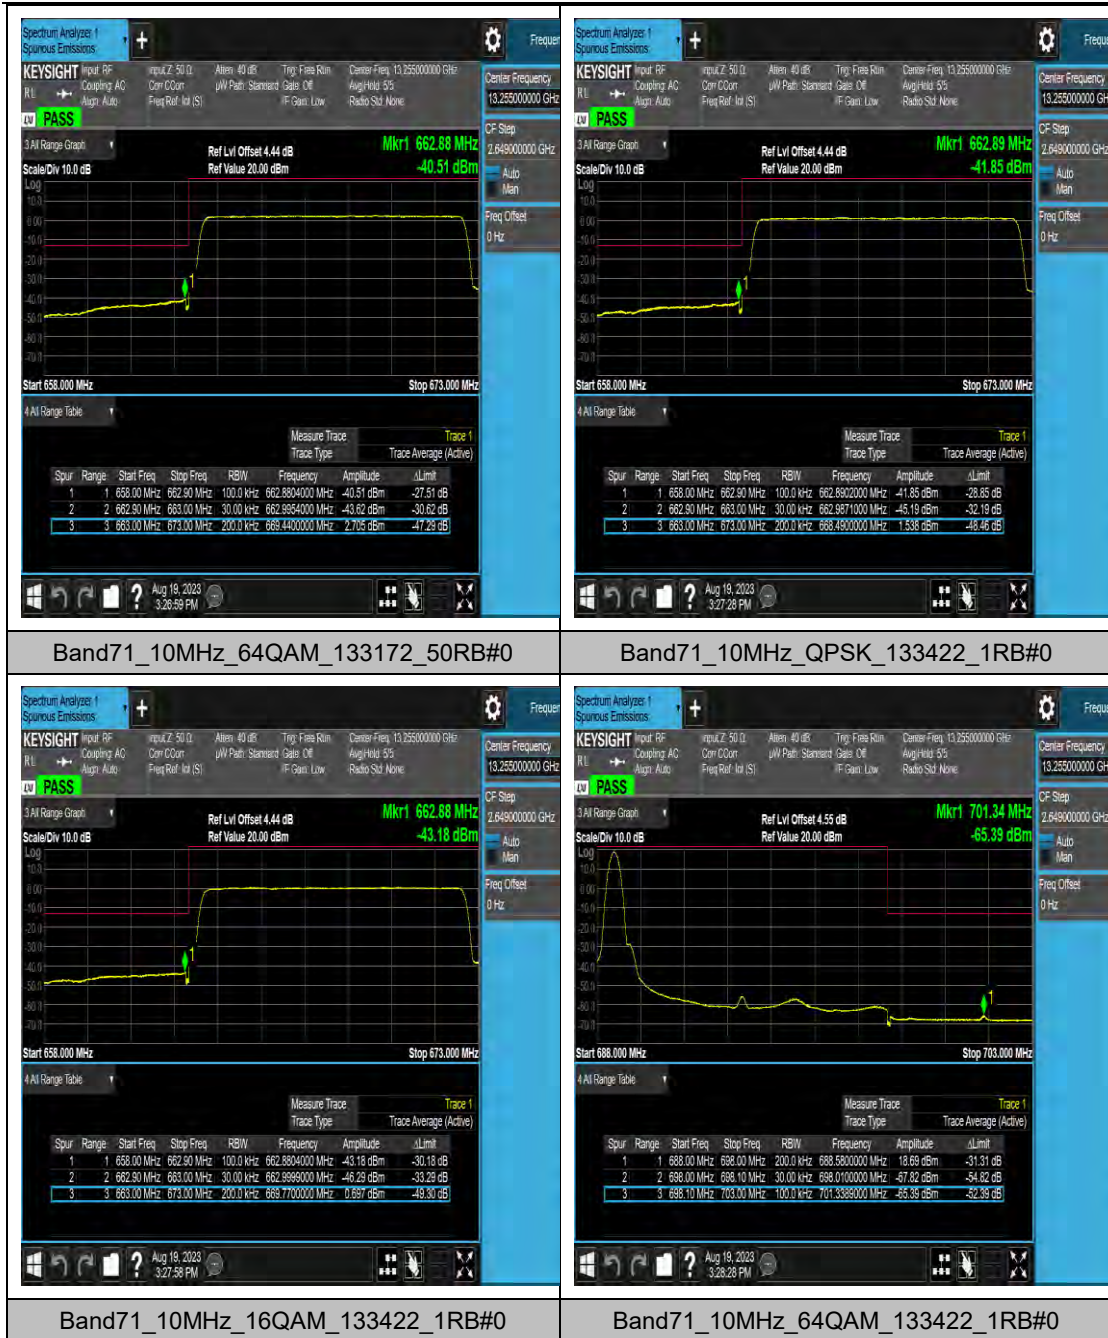

Band66_15MHz_64QAM_132047_1RB#0

Band66_15MHz_QPSK_132047_1RB#74

Band66_15MHz_16QAM_132047_1RB#74

Band66_15MHz_64QAM_132047_1RB#74

LTE Band 71 Test Graphs

Band71_10MHz_QPSK_133422_1RB#49

Band71_10MHz_16QAM_133422_1RB#49