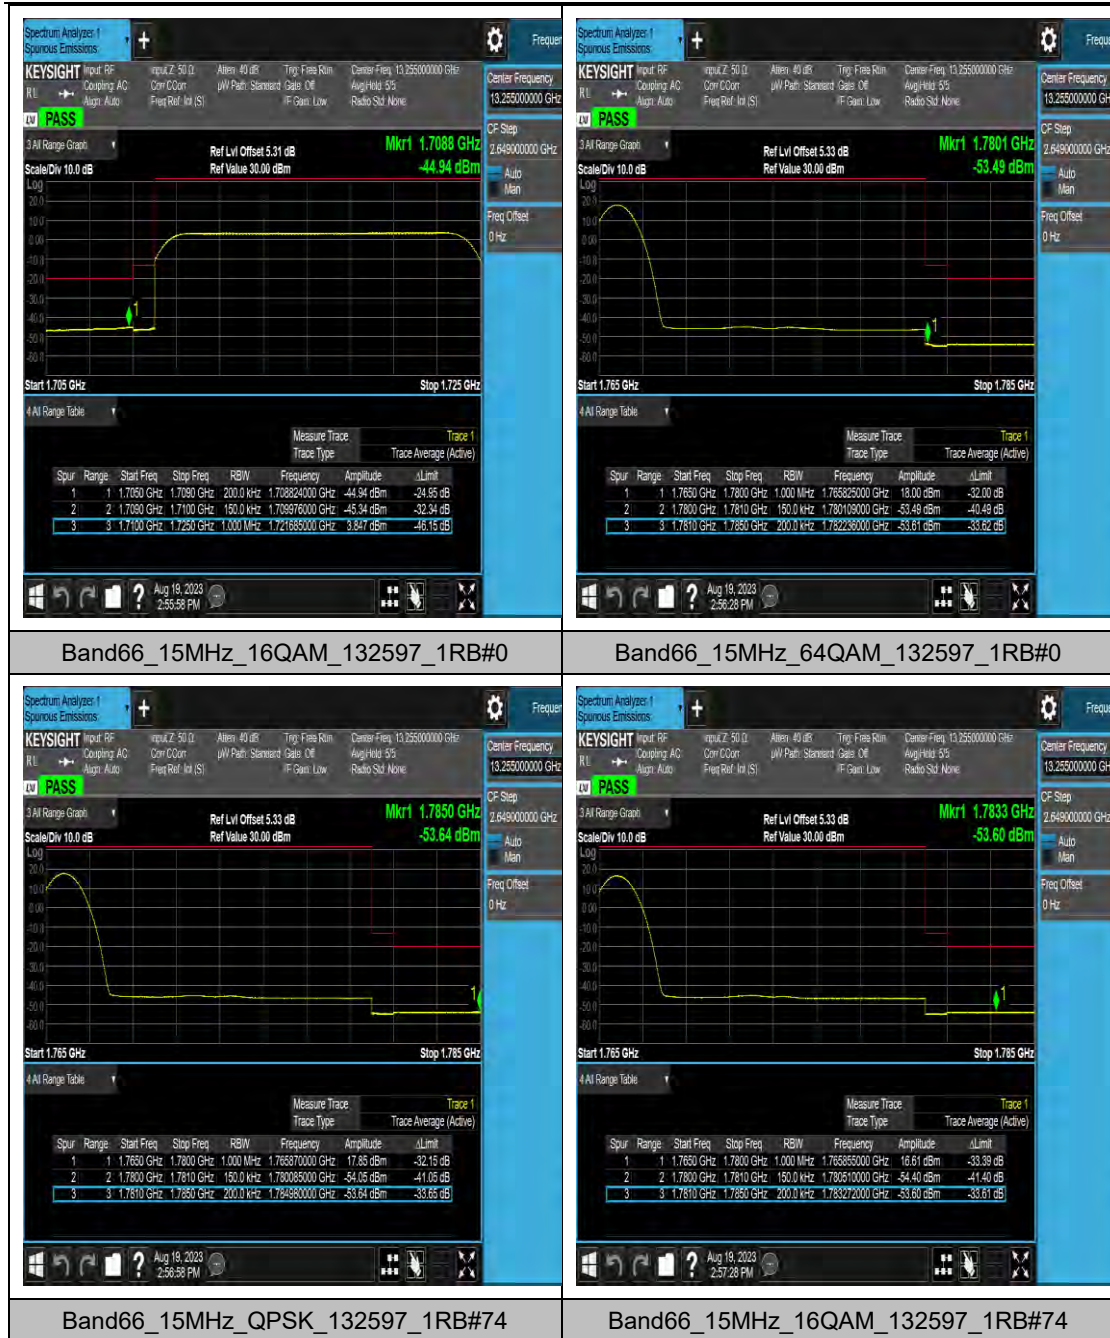

Band66_15MHz_64QAM_132047_1RB#0

Band66_15MHz_QPSK_132047_1RB#74

Band66_15MHz_16QAM_132047_1RB#74

Band66_15MHz_64QAM_132047_1RB#74

LTE Band 71 Test Graphs

Band71_10MHz_QPSK_133422_1RB#49

Band71_10MHz_16QAM_133422_1RB#49