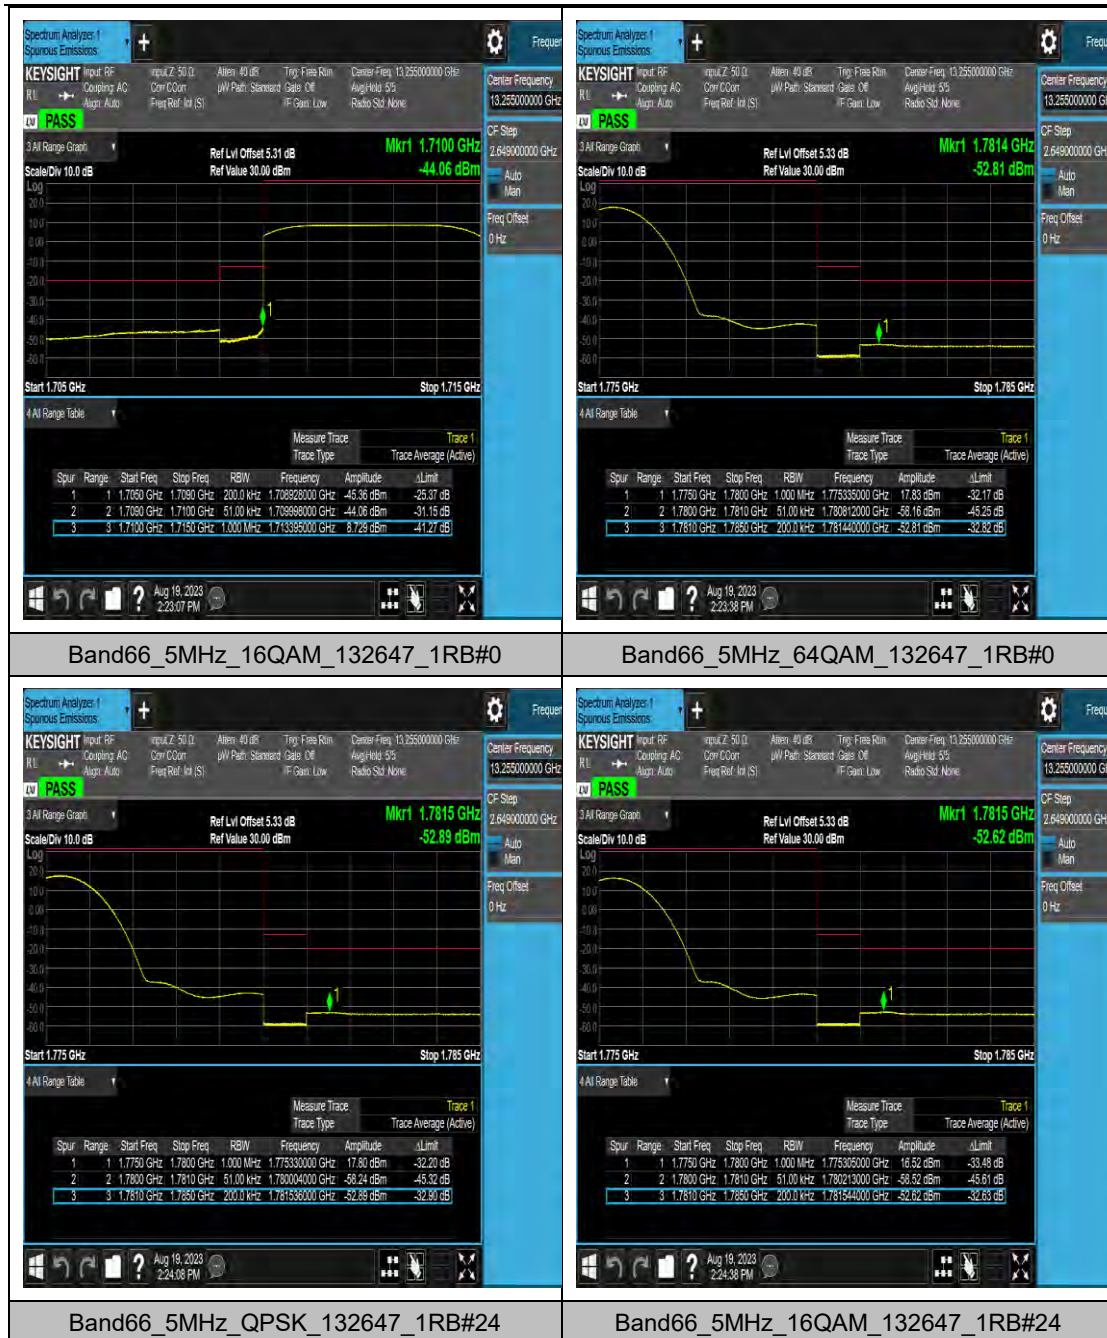

Band48_20MHz_16QAM_55990_100RB#0

Band48_20MHz_64QAM_55990_100RB#0

LTE Band 66 Test Graphs

Band66_3MHz_64QAM_131987_15RB#0

Band66_3MHz_QPSK_132657_1RB#0

Band66_3MHz_16QAM_132657_1RB#0

Band66_3MHz_64QAM_132657_1RB#0

Band66_15MHz_64QAM_132047_1RB#0

Band66_15MHz_QPSK_132047_1RB#74

Band66_15MHz_16QAM_132047_1RB#74

Band66_15MHz_64QAM_132047_1RB#74

LTE Band 71 Test Graphs

Band71_10MHz_QPSK_133422_1RB#49

Band71_10MHz_16QAM_133422_1RB#49