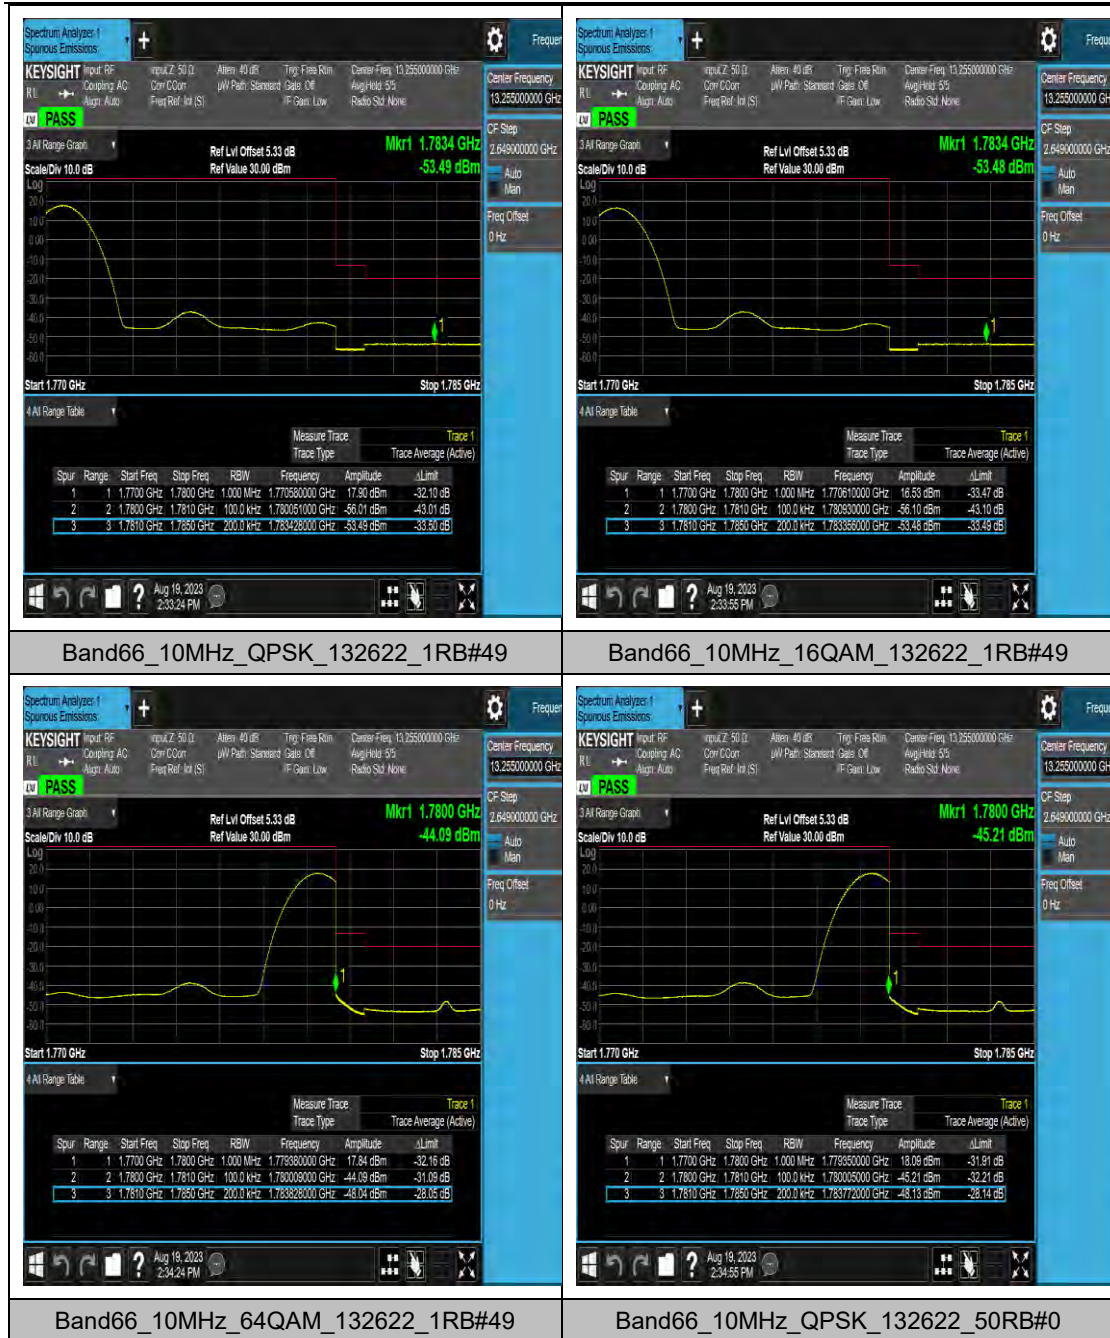

Band48_20MHz_16QAM_55990_100RB#0

Band48_20MHz_64QAM_55990_100RB#0

LTE Band 66 Test Graphs

Band66_3MHz_64QAM_131987_15RB#0

Band66_3MHz_QPSK_132657_1RB#0

Band66_3MHz_16QAM_132657_1RB#0

Band66_3MHz_64QAM_132657_1RB#0

Band66_15MHz_64QAM_132047_1RB#0

Band66_15MHz_QPSK_132047_1RB#74

Band66_15MHz_16QAM_132047_1RB#74

Band66_15MHz_64QAM_132047_1RB#74

LTE Band 71 Test Graphs

Band71_10MHz_QPSK_133422_1RB#49

Band71_10MHz_16QAM_133422_1RB#49