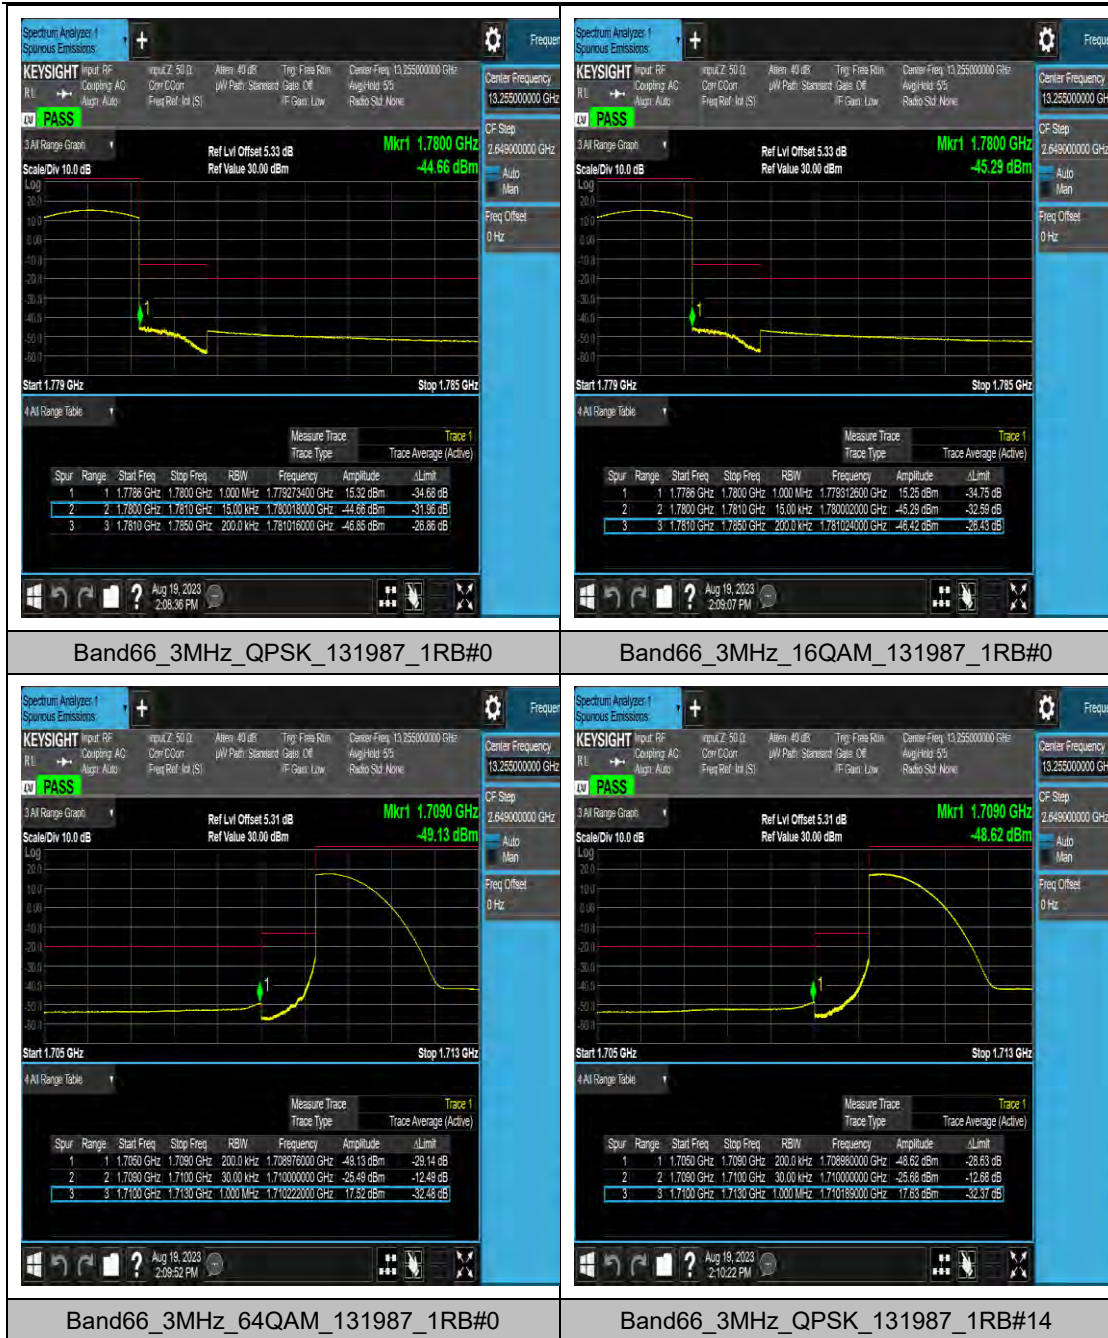

Band48_20MHz_16QAM_55990_100RB#0

Band48_20MHz_64QAM_55990_100RB#0

LTE Band 66 Test Graphs

Band66_3MHz_64QAM_131987_15RB#0

Band66_3MHz_QPSK_132657_1RB#0

Band66_3MHz_16QAM_132657_1RB#0

Band66_3MHz_64QAM_132657_1RB#0

Band66_15MHz_64QAM_132047_1RB#0

Band66_15MHz_QPSK_132047_1RB#74

Band66_15MHz_16QAM_132047_1RB#74

Band66_15MHz_64QAM_132047_1RB#74

LTE Band 71 Test Graphs

Band71_10MHz_QPSK_133422_1RB#49

Band71_10MHz_16QAM_133422_1RB#49