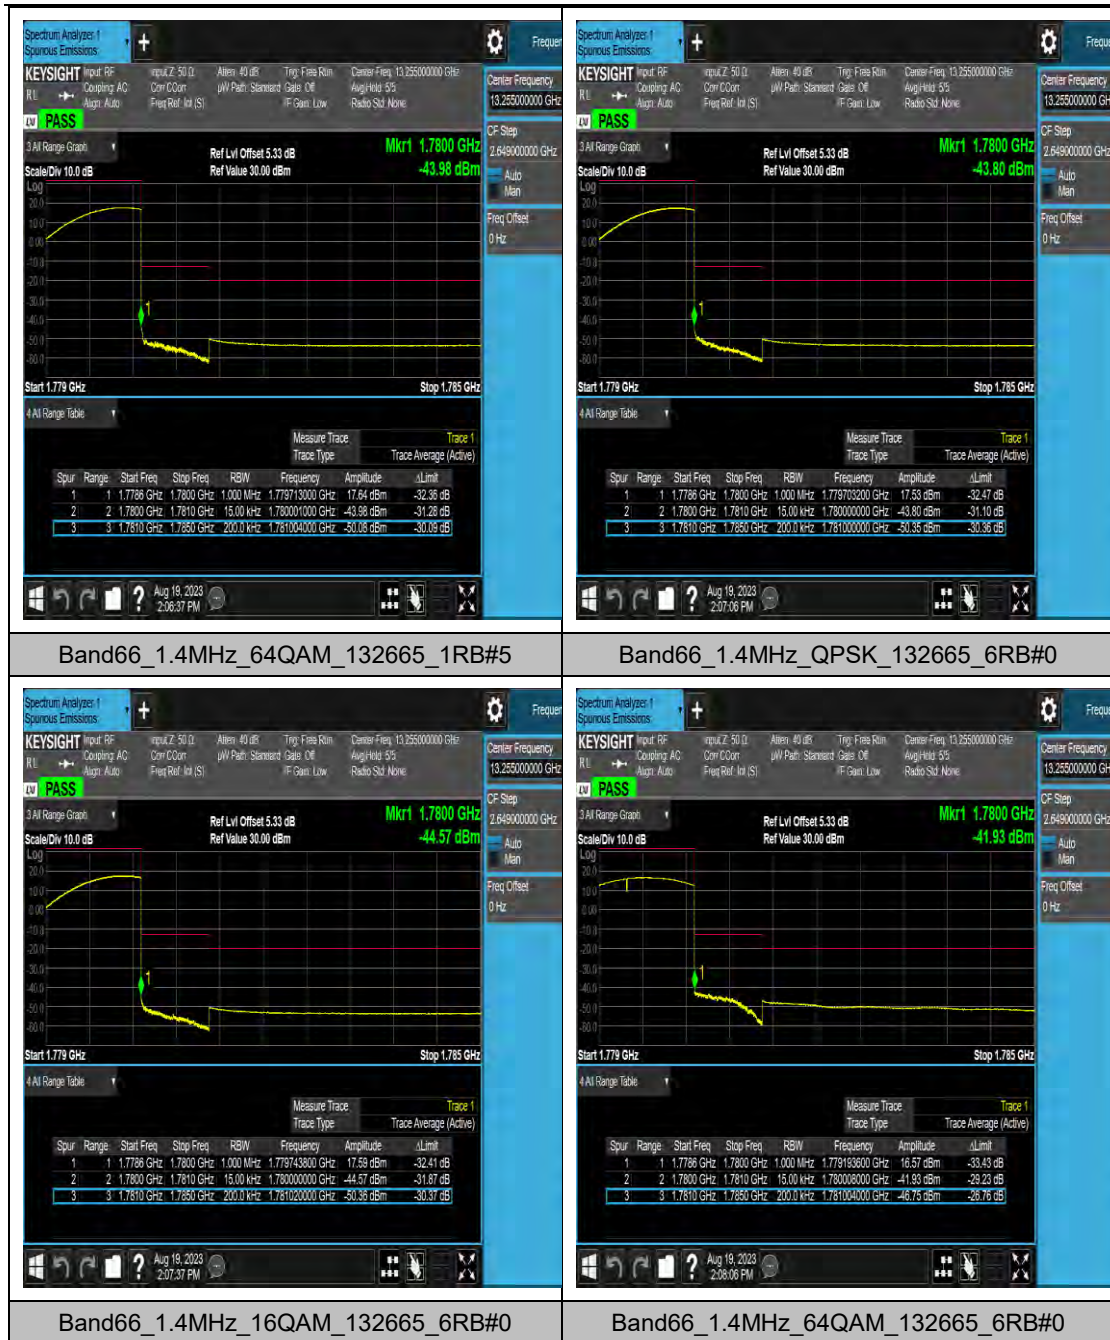

Band48_20MHz_16QAM_55990_100RB#0

Band48_20MHz_64QAM_55990_100RB#0

LTE Band 66 Test Graphs

Band66_3MHz_64QAM_131987_15RB#0

Band66_3MHz_QPSK_132657_1RB#0

Band66_3MHz_16QAM_132657_1RB#0

Band66_3MHz_64QAM_132657_1RB#0

Band66_15MHz_64QAM_132047_1RB#0

Band66_15MHz_QPSK_132047_1RB#74

Band66_15MHz_16QAM_132047_1RB#74

Band66_15MHz_64QAM_132047_1RB#74

LTE Band 71 Test Graphs

Band71_10MHz_QPSK_133422_1RB#49

Band71_10MHz_16QAM_133422_1RB#49