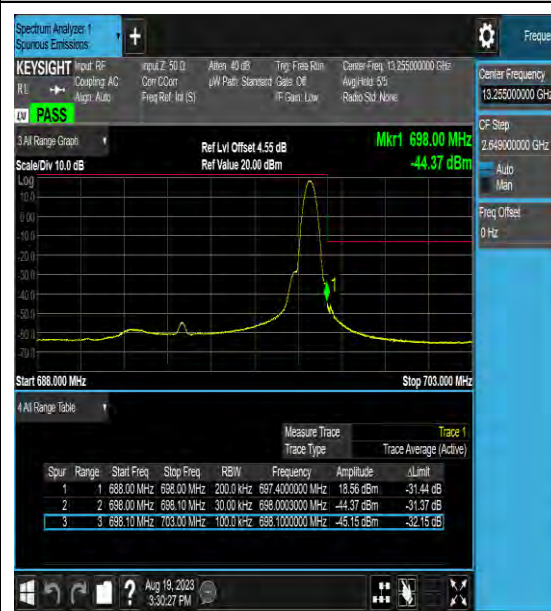

Band71_10MHz_16QAM_133422_1RB#49