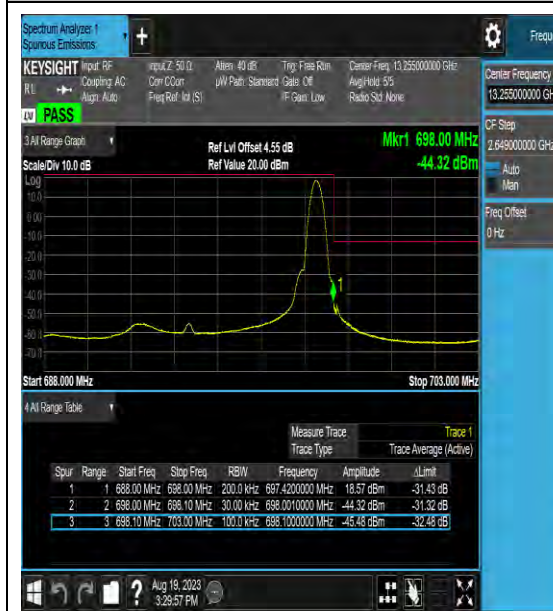

Band66_15MHz_64QAM_132047_1RB#0

Band66_15MHz_QPSK_132047_1RB#74

Band66_15MHz_16QAM_132047_1RB#74

Band66_15MHz_64QAM_132047_1RB#74

LTE Band 71 Test Graphs

Band71_10MHz_QPSK_133422_1RB#49

Band71_10MHz_16QAM_133422_1RB#49