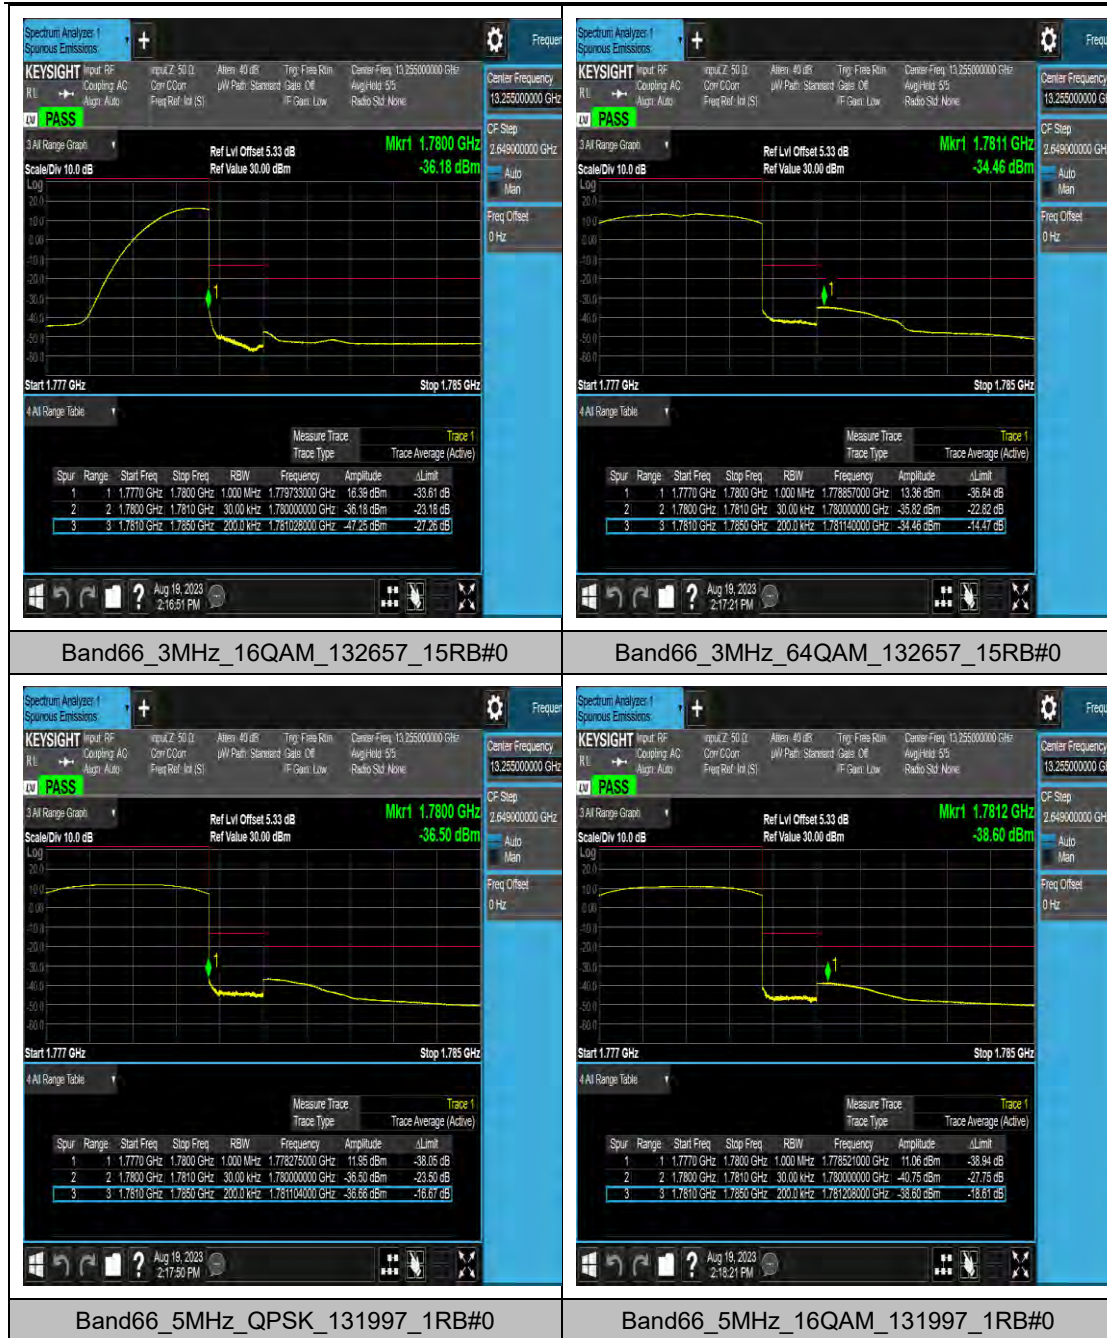

Band48_20MHz_16QAM_55990_100RB#0

Band48_20MHz_64QAM_55990_100RB#0

LTE Band 66 Test Graphs

Band66_3MHz_64QAM_131987_15RB#0

Band66_3MHz_QPSK_132657_1RB#0

Band66_3MHz_16QAM_132657_1RB#0

Band66_3MHz_64QAM_132657_1RB#0

Band66_15MHz_64QAM_132047_1RB#0

Band66_15MHz_QPSK_132047_1RB#74

Band66_15MHz_16QAM_132047_1RB#74

Band66_15MHz_64QAM_132047_1RB#74

LTE Band 71 Test Graphs

Band71_10MHz_QPSK_133422_1RB#49

Band71_10MHz_16QAM_133422_1RB#49