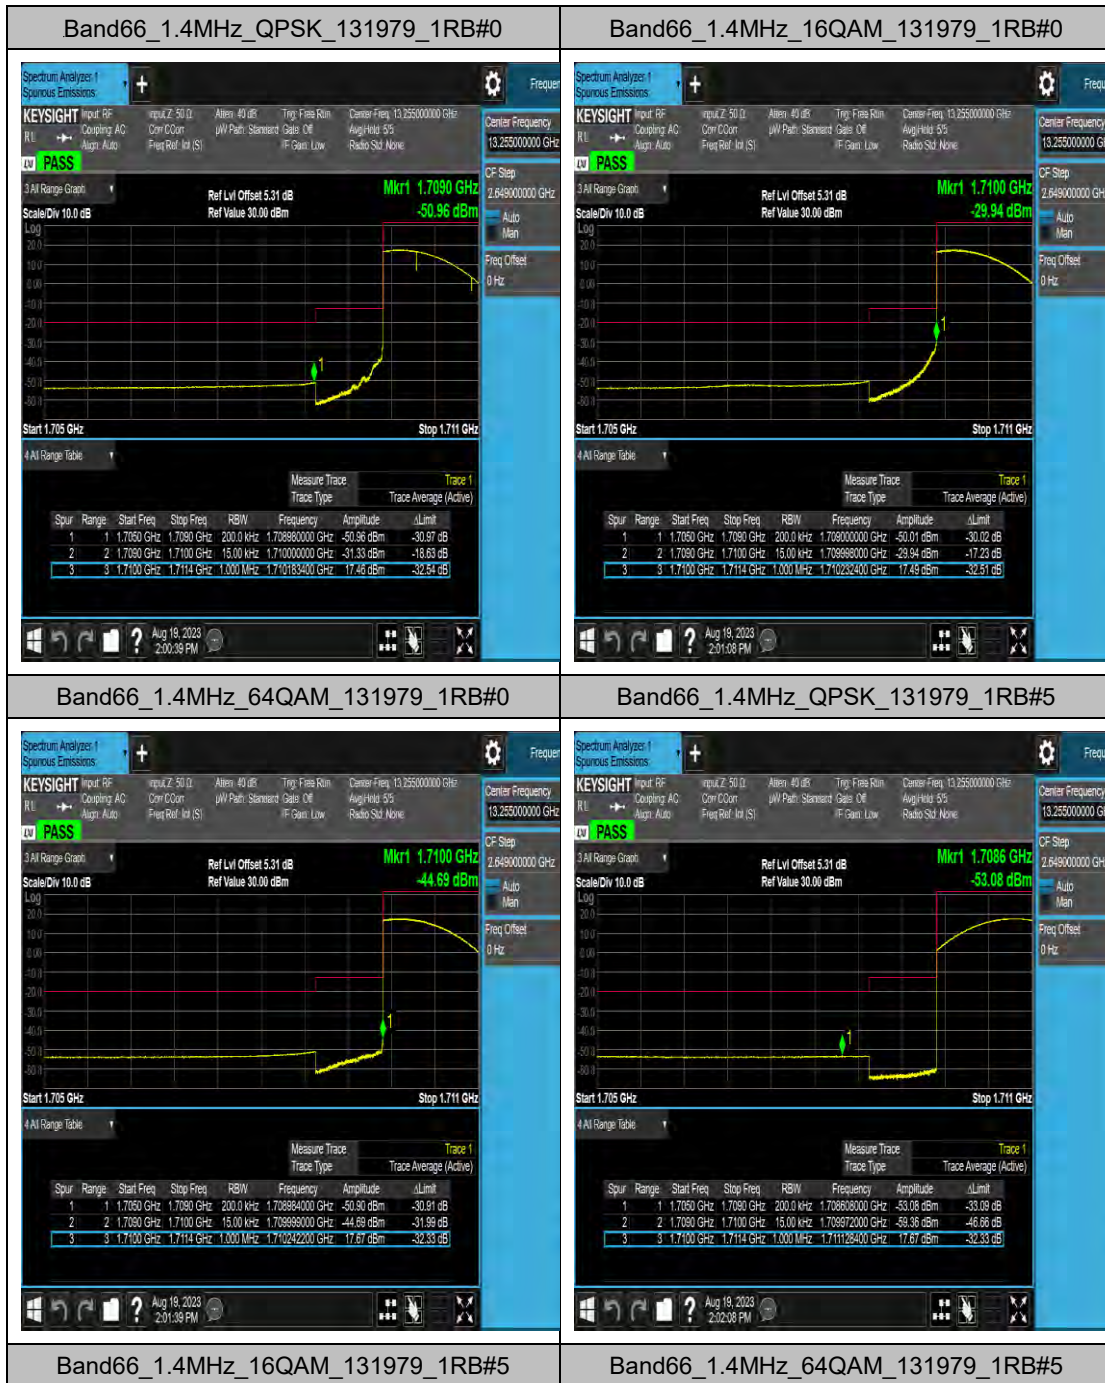

Band48_20MHz_16QAM_55990_100RB#0

Band48_20MHz_64QAM_55990_100RB#0

LTE Band 66 Test Graphs

Band66_3MHz_64QAM_131987_15RB#0

Band66_3MHz_QPSK_132657_1RB#0

Band66_3MHz_16QAM_132657_1RB#0

Band66_3MHz_64QAM_132657_1RB#0

Band66_15MHz_64QAM_132047_1RB#0

Band66_15MHz_QPSK_132047_1RB#74

Band66_15MHz_16QAM_132047_1RB#74

Band66_15MHz_64QAM_132047_1RB#74

LTE Band 71 Test Graphs

Band71_10MHz_QPSK_133422_1RB#49

Band71_10MHz_16QAM_133422_1RB#49