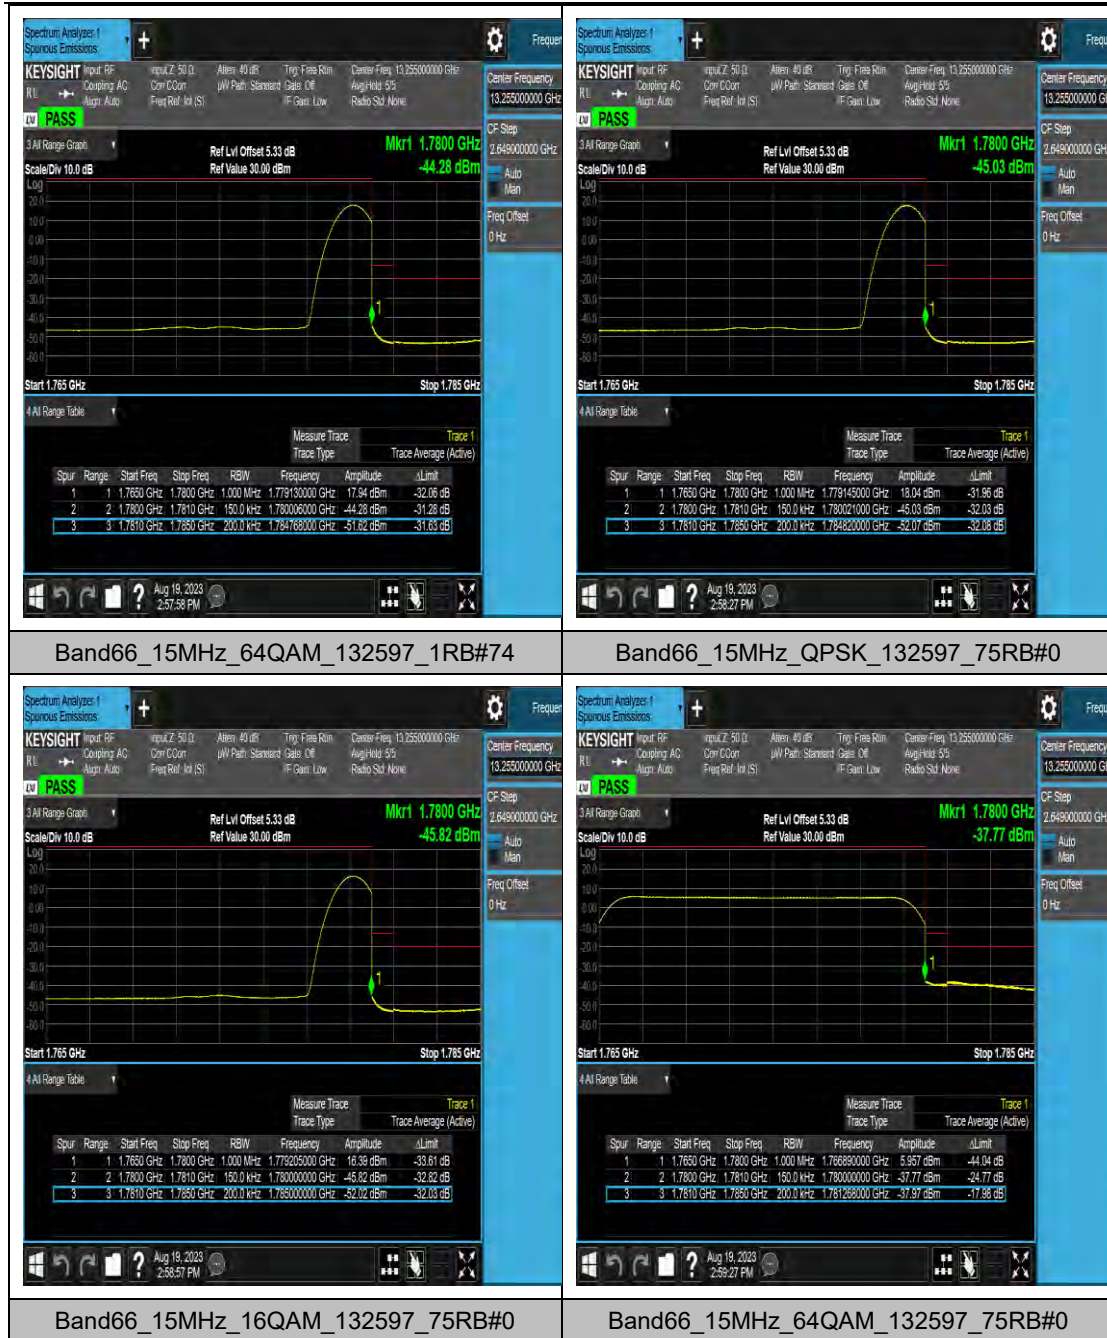

Band66_15MHz_64QAM_132047_1RB#0

Band66_15MHz_QPSK_132047_1RB#74

Band66_15MHz_16QAM_132047_1RB#74

Band66_15MHz_64QAM_132047_1RB#74

LTE Band 71 Test Graphs

Band71_10MHz_QPSK_133422_1RB#49

Band71_10MHz_16QAM_133422_1RB#49