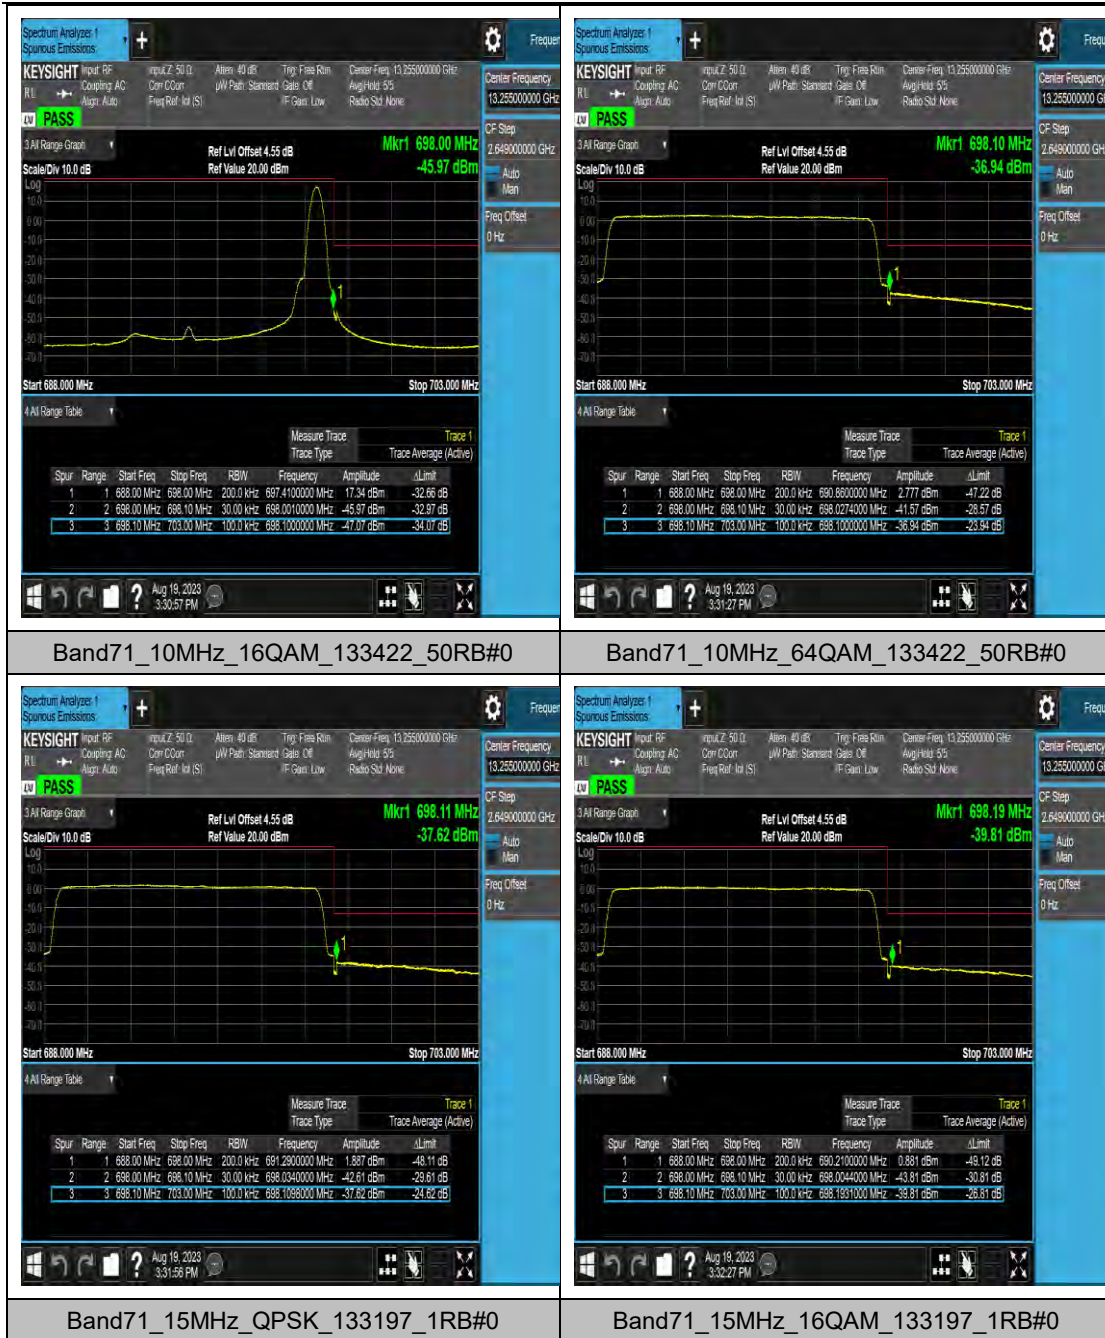

Band71_10MHz_64QAM_133422_1RB#49

Band71_10MHz_QPSK_133422_50RB#0