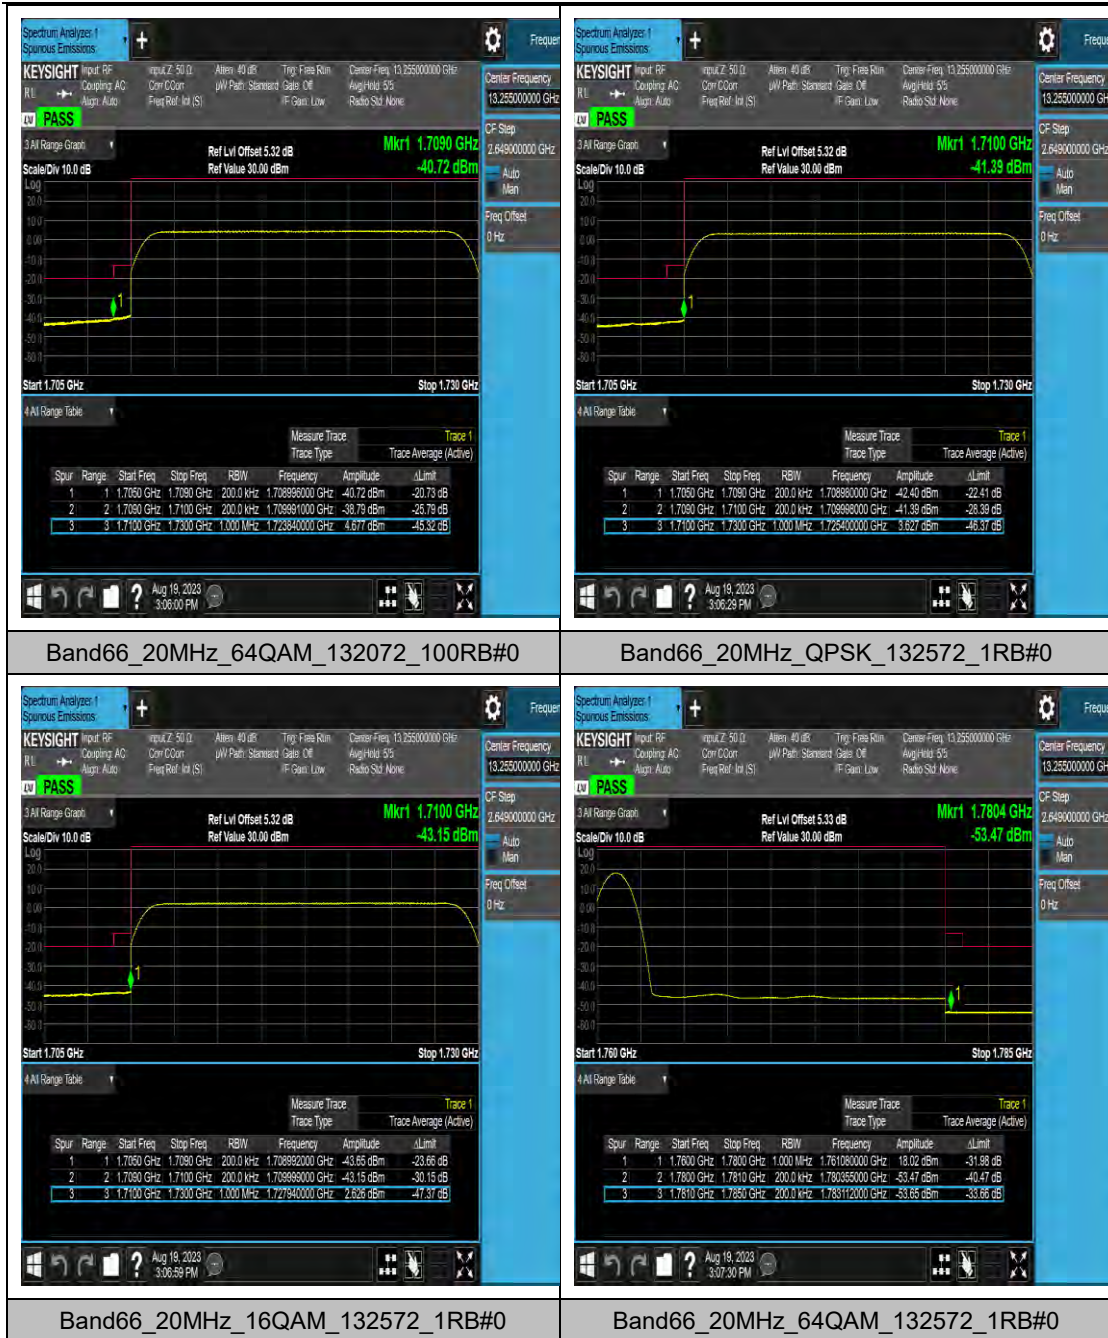

Band66_15MHz_64QAM_132047_1RB#0

Band66_15MHz_QPSK_132047_1RB#74

Band66_15MHz_16QAM_132047_1RB#74

Band66_15MHz_64QAM_132047_1RB#74

LTE Band 71 Test Graphs

Band71_10MHz_QPSK_133422_1RB#49

Band71_10MHz_16QAM_133422_1RB#49