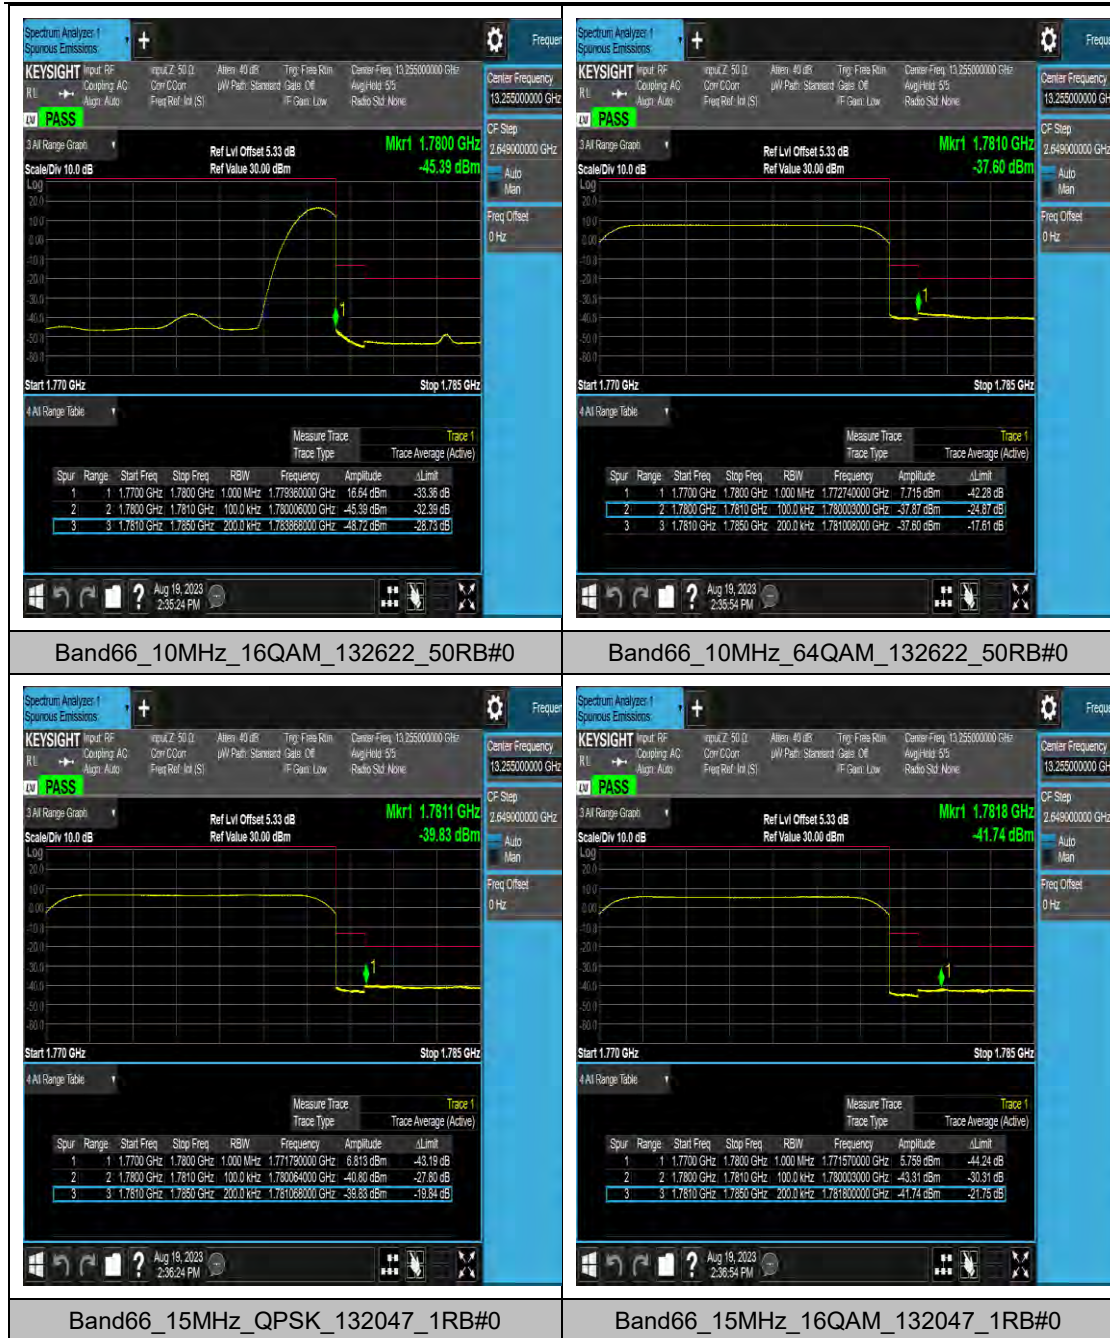

Band48_20MHz_16QAM_55990_100RB#0

Band48_20MHz_64QAM_55990_100RB#0

LTE Band 66 Test Graphs

Band66_3MHz_64QAM_131987_15RB#0

Band66_3MHz_QPSK_132657_1RB#0

Band66_3MHz_16QAM_132657_1RB#0

Band66_3MHz_64QAM_132657_1RB#0

Band66_15MHz_64QAM_132047_1RB#0

Band66_15MHz_QPSK_132047_1RB#74

Band66_15MHz_16QAM_132047_1RB#74

Band66_15MHz_64QAM_132047_1RB#74

LTE Band 71 Test Graphs

Band71_10MHz_QPSK_133422_1RB#49

Band71_10MHz_16QAM_133422_1RB#49