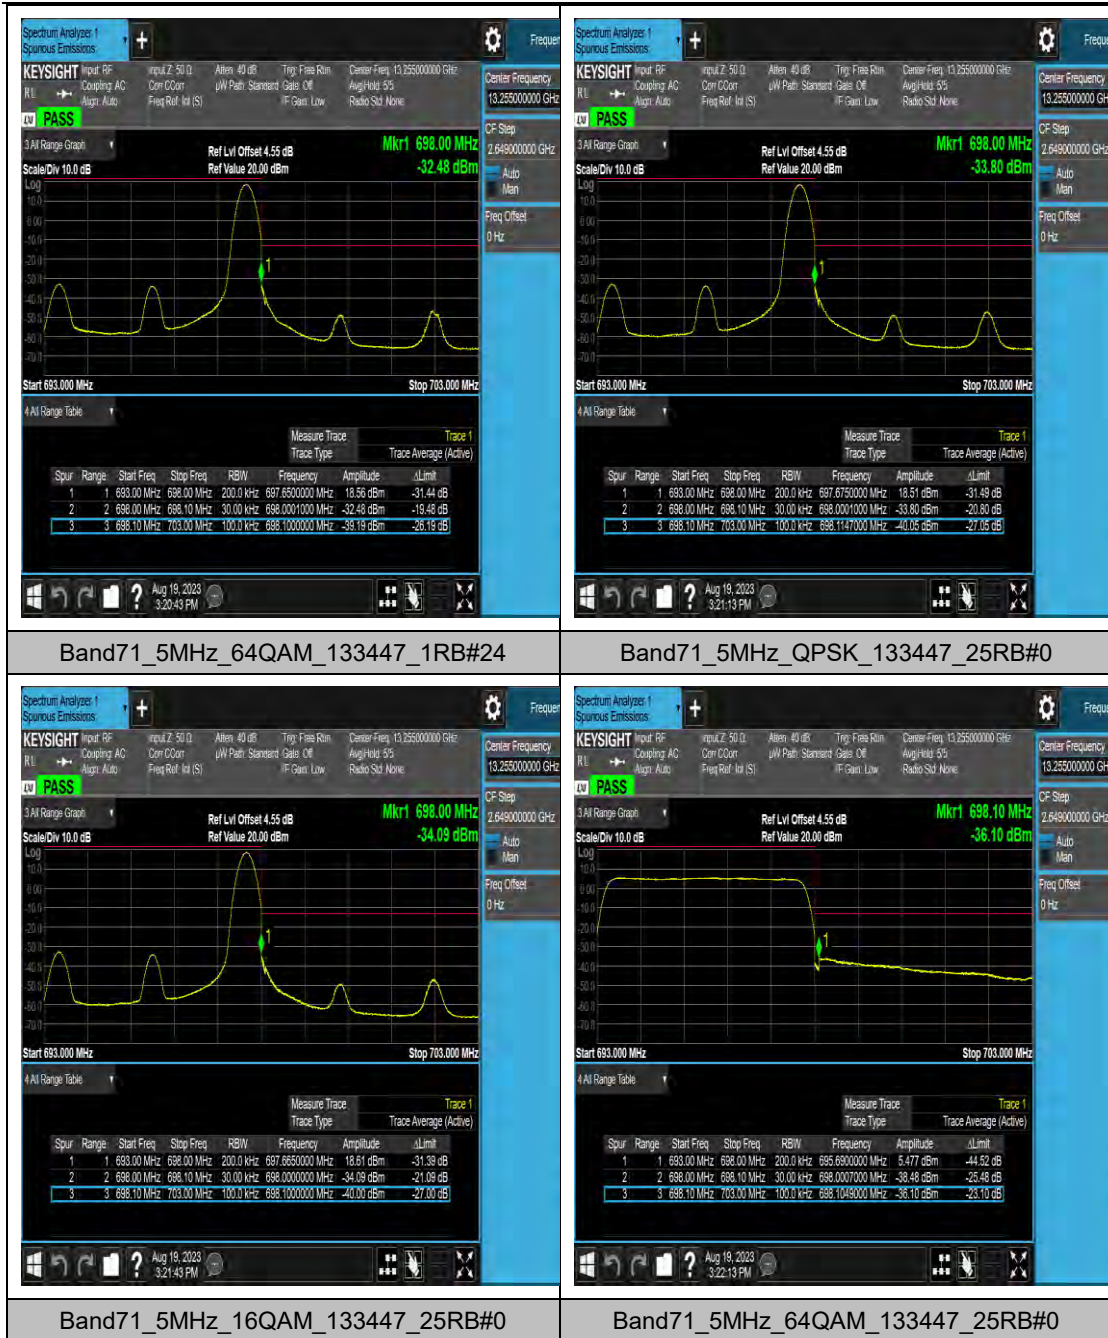

Band66_15MHz_64QAM_132047_1RB#0

Band66_15MHz_QPSK_132047_1RB#74

Band66_15MHz_16QAM_132047_1RB#74

Band66_15MHz_64QAM_132047_1RB#74

LTE Band 71 Test Graphs

Band71_10MHz_QPSK_133422_1RB#49

Band71_10MHz_16QAM_133422_1RB#49