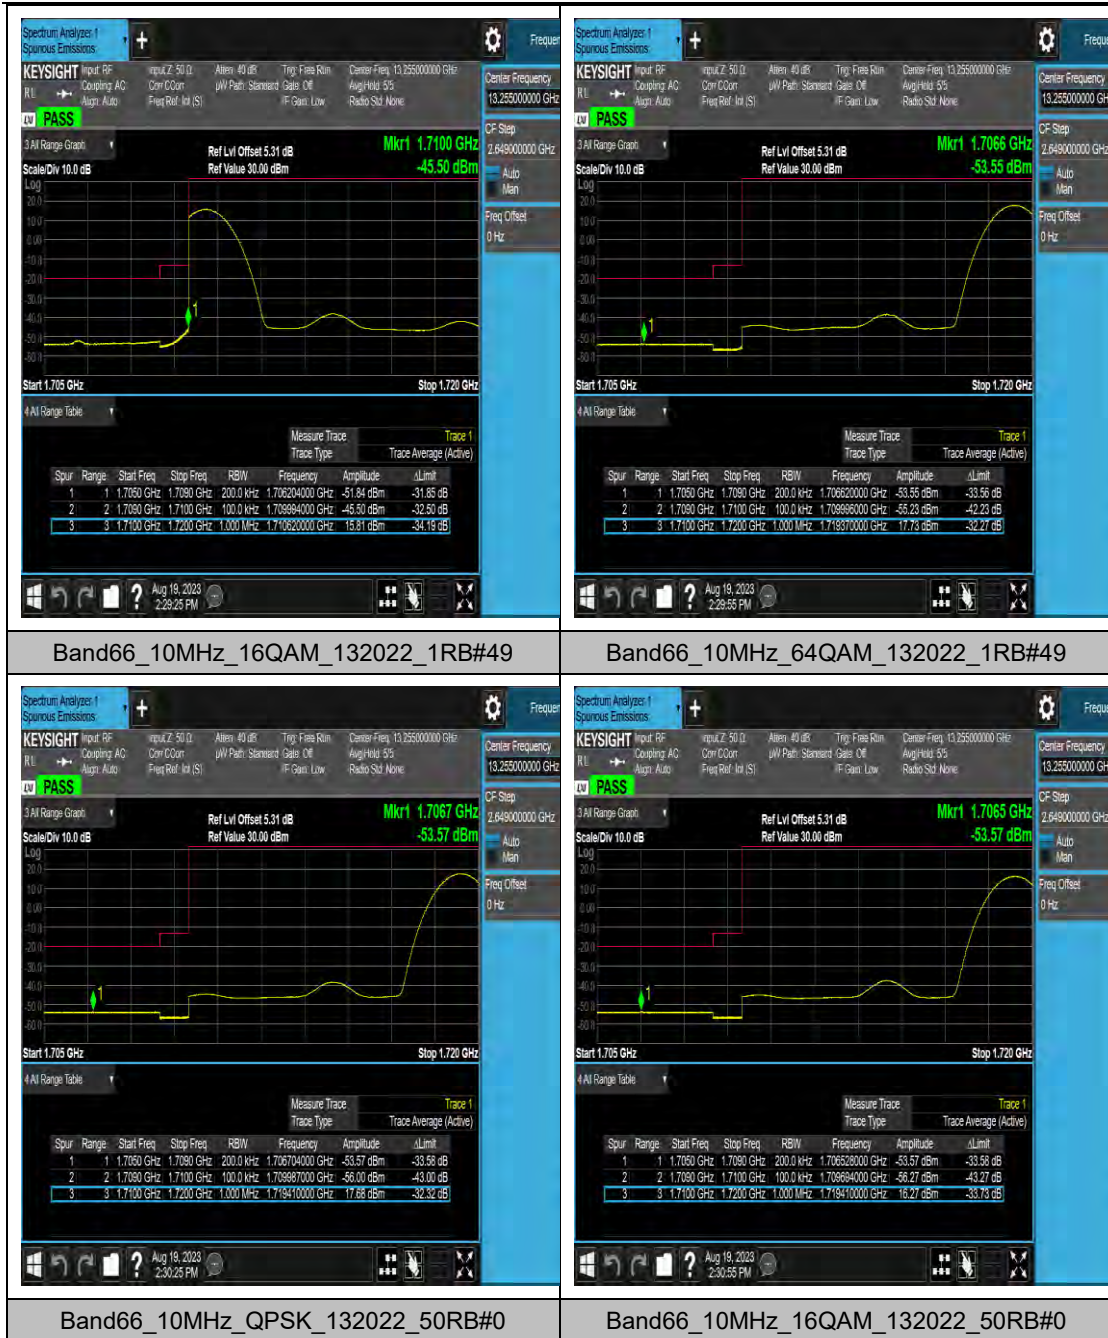

Band48_20MHz_16QAM_55990_100RB#0

Band48_20MHz_64QAM_55990_100RB#0

LTE Band 66 Test Graphs

Band66_3MHz_64QAM_131987_15RB#0

Band66_3MHz_QPSK_132657_1RB#0

Band66_3MHz_16QAM_132657_1RB#0

Band66_3MHz_64QAM_132657_1RB#0

Band66_15MHz_64QAM_132047_1RB#0

Band66_15MHz_QPSK_132047_1RB#74

Band66_15MHz_16QAM_132047_1RB#74

Band66_15MHz_64QAM_132047_1RB#74

LTE Band 71 Test Graphs

Band71_10MHz_QPSK_133422_1RB#49

Band71_10MHz_16QAM_133422_1RB#49