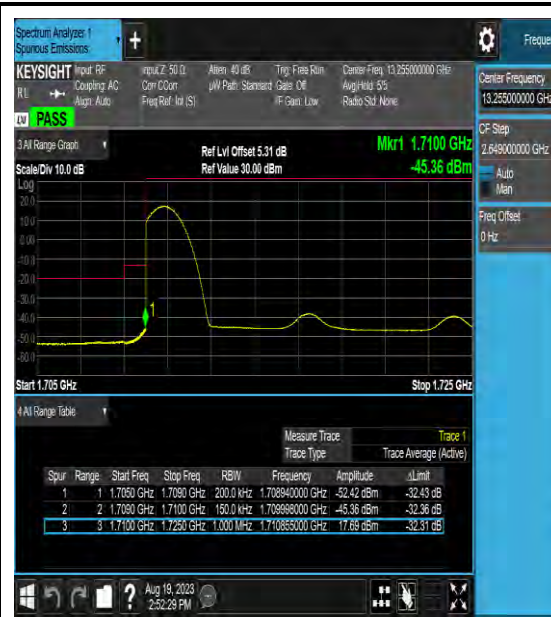

Band48_20MHz_16QAM_55990_100RB#0

Band48_20MHz_64QAM_55990_100RB#0

LTE Band 66 Test Graphs

Band66_3MHz_64QAM_131987_15RB#0

Band66_3MHz_QPSK_132657_1RB#0

Band66_3MHz_16QAM_132657_1RB#0

Band66_3MHz_64QAM_132657_1RB#0

Band66_15MHz_64QAM_132047_1RB#0

Band66_15MHz_QPSK_132047_1RB#74

Band66_15MHz_16QAM_132047_1RB#74

Band66_15MHz_64QAM_132047_1RB#74

LTE Band 71 Test Graphs

Band71_10MHz_QPSK_133422_1RB#49

Band71_10MHz_16QAM_133422_1RB#49