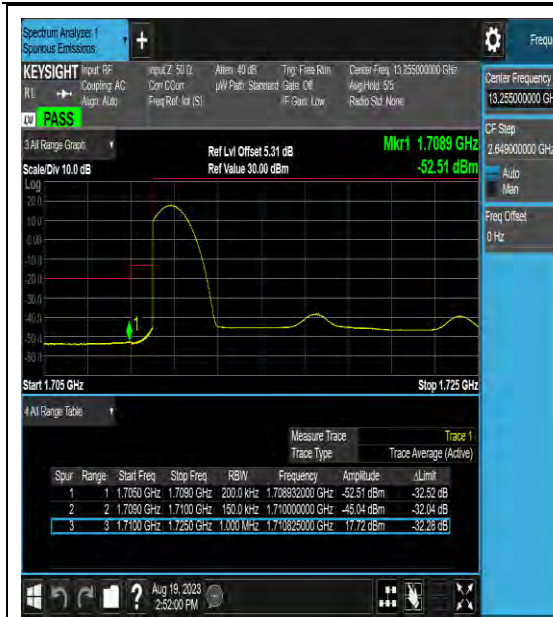

Band48_20MHz_16QAM_55990_100RB#0

Band48_20MHz_64QAM_55990_100RB#0

LTE Band 66 Test Graphs

Band66_3MHz_64QAM_131987_15RB#0

Band66_3MHz_QPSK_132657_1RB#0

Band66_3MHz_16QAM_132657_1RB#0

Band66_3MHz_64QAM_132657_1RB#0

Band66_15MHz_64QAM_132047_1RB#0

Band66_15MHz_QPSK_132047_1RB#74

Band66_15MHz_16QAM_132047_1RB#74

Band66_15MHz_64QAM_132047_1RB#74

LTE Band 71 Test Graphs

Band71_10MHz_QPSK_133422_1RB#49

Band71_10MHz_16QAM_133422_1RB#49