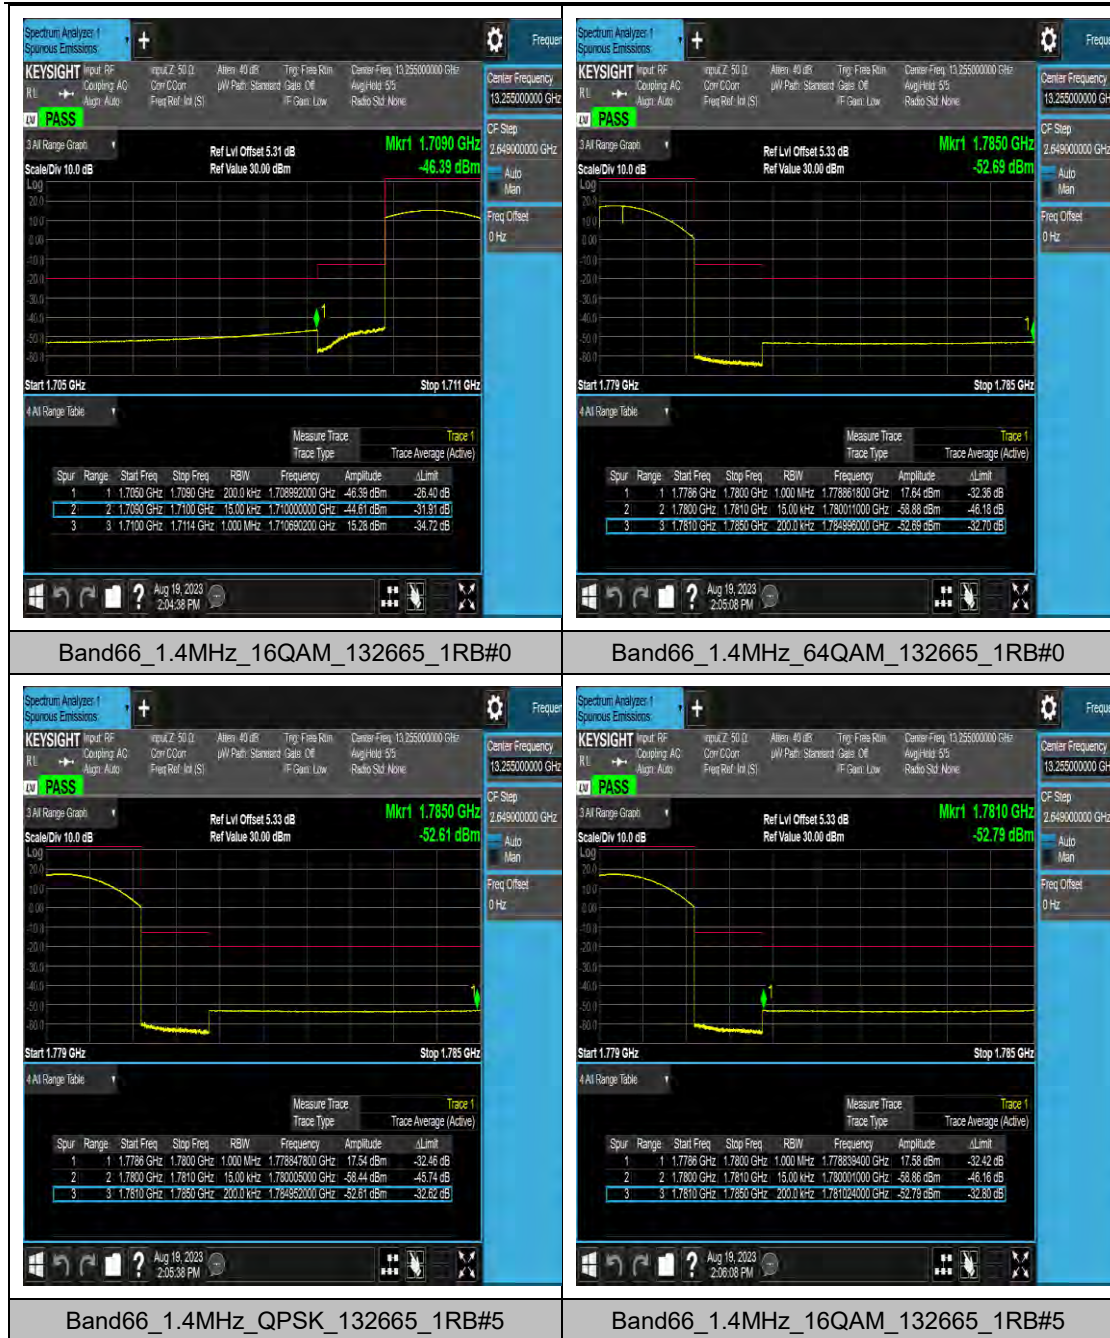

Band48_20MHz_16QAM_55990_100RB#0

Band48_20MHz_64QAM_55990_100RB#0

LTE Band 66 Test Graphs

Band66_3MHz_64QAM_131987_15RB#0

Band66_3MHz_QPSK_132657_1RB#0

Band66_3MHz_16QAM_132657_1RB#0

Band66_3MHz_64QAM_132657_1RB#0

Band66_15MHz_64QAM_132047_1RB#0

Band66_15MHz_QPSK_132047_1RB#74

Band66_15MHz_16QAM_132047_1RB#74

Band66_15MHz_64QAM_132047_1RB#74

LTE Band 71 Test Graphs

Band71_10MHz_QPSK_133422_1RB#49

Band71_10MHz_16QAM_133422_1RB#49