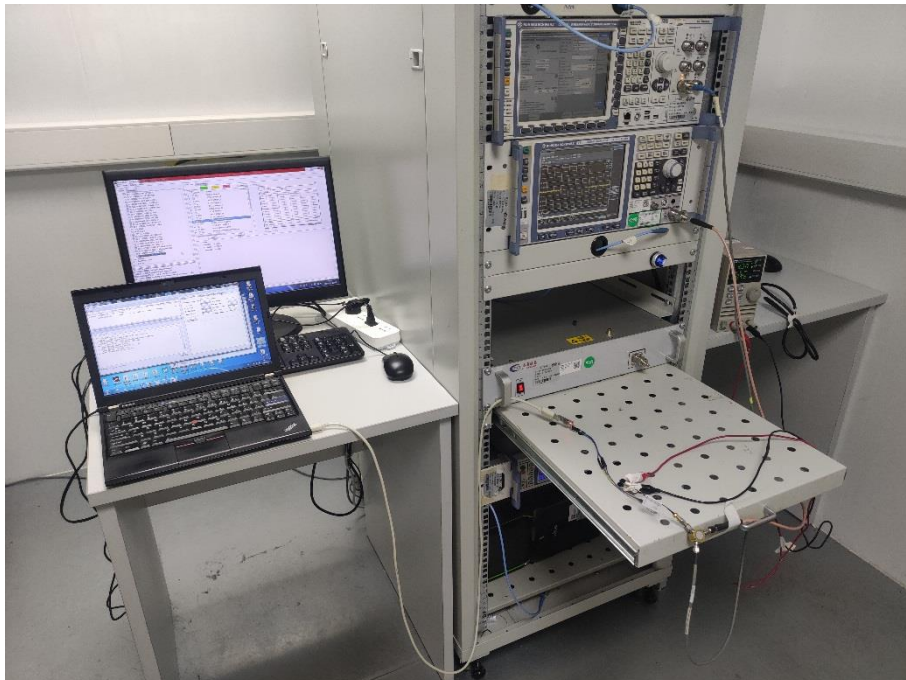

TEST SETUP PHOTOS

1 Radiated Test Photo

Below 30MHz

30MHz-1GHz

Close-up

Above 1GHz

Close-up

2 Conducted Test Photo

Conducted Test-BT3.0

Conducted Test-BLE

3 Conducted Emissions

Test Photo 1

Test Photo 2