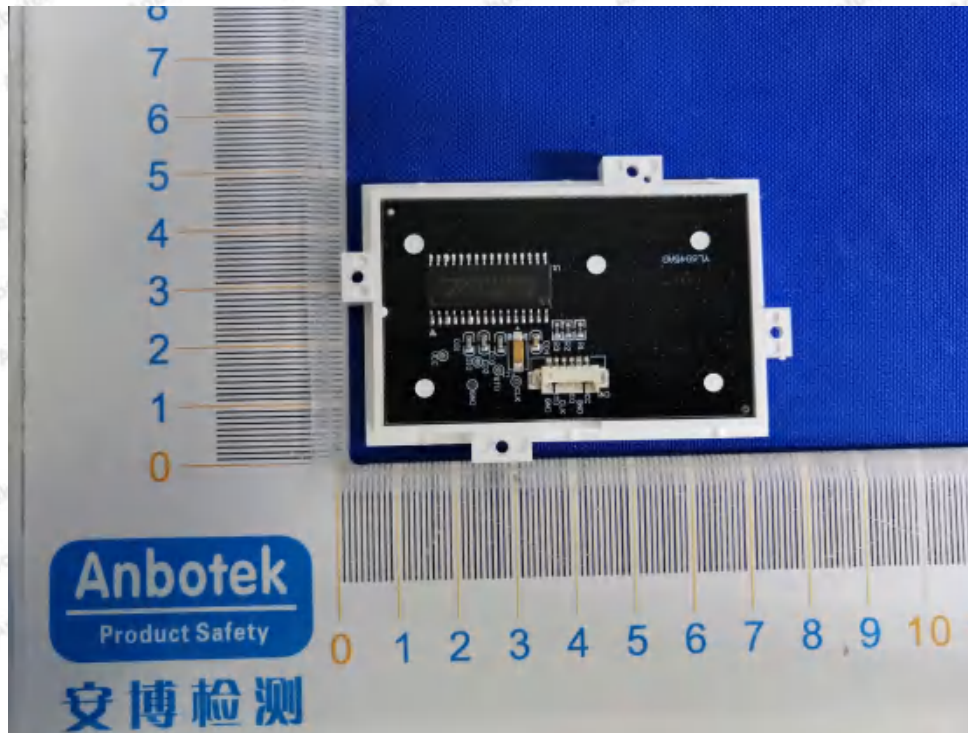

Anbotek

Product Safety

Shenzhen Anbotek Compliance Laboratory Limited

Address: 1/F., Building D, Sogood Science and Technology Park, Sanwei Community, Hangcheng Street, Bao'an District, Shenzhen, Guangdong, China.

Tel: (86) 755-26066440 Fax: (86) 755-26014772 Email: service@anbotek.com

Hotline
400-003-0500
www.anbotek.com