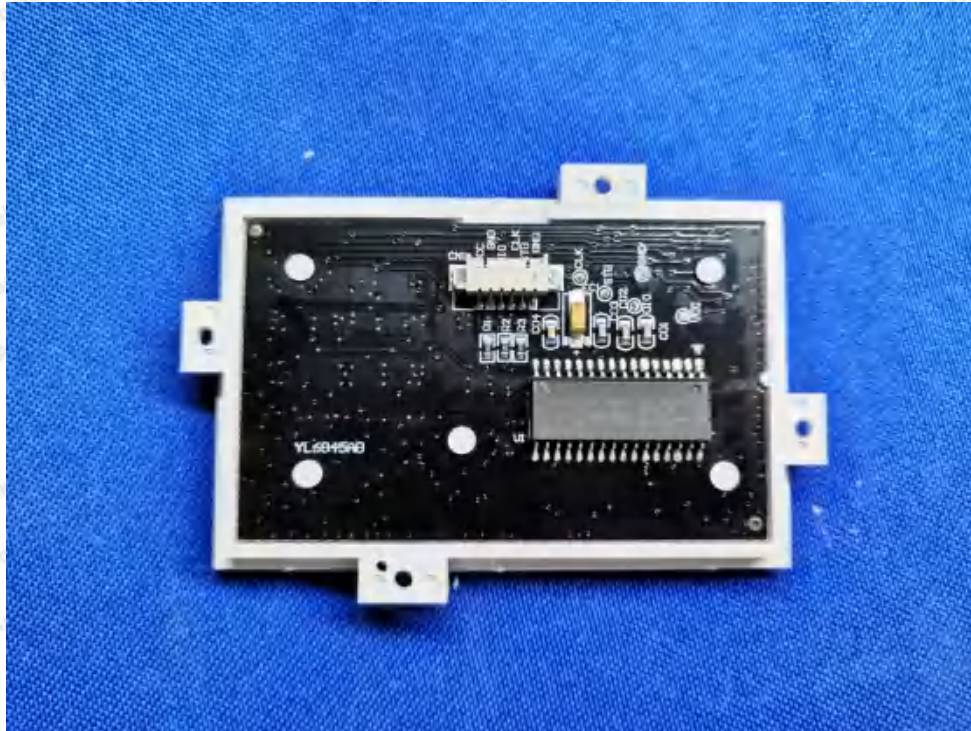

Anbotek

Product Safety

Shenzhen Anbotek Compliance Laboratory Limited

Address: 1/F., Building D, Sogood Science and Technology Park, Sanwei Community, Hangcheng Street, Bao'an District, Shenzhen, Guangdong, China.

Tel: (86) 755-26066440 Fax: (86) 755-26014772 Email: service@anbotek.com

Hotline
400-003-0500
www.anbotek.com