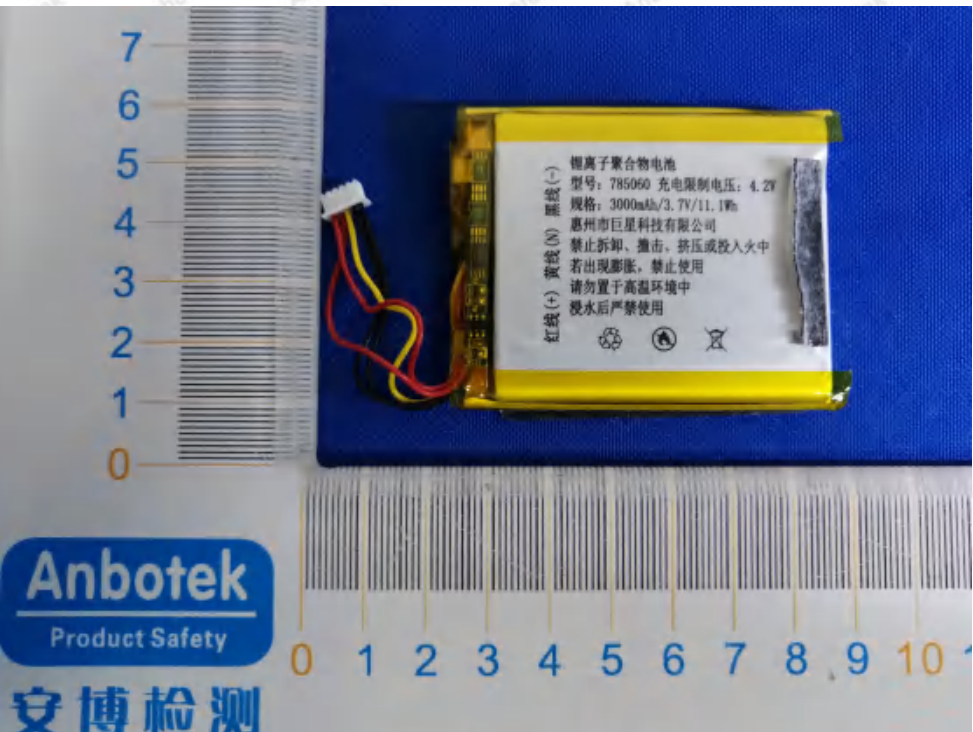

FCC ID:2AQA6- H5198

Shenzhen Anbotek Compliance Laboratory Limited

Address: 1/F., Building D, Sogood Science and Technology Park, Sanwei Community, Hangcheng Street, Bao'an District, Shenzhen, Guangdong, China.