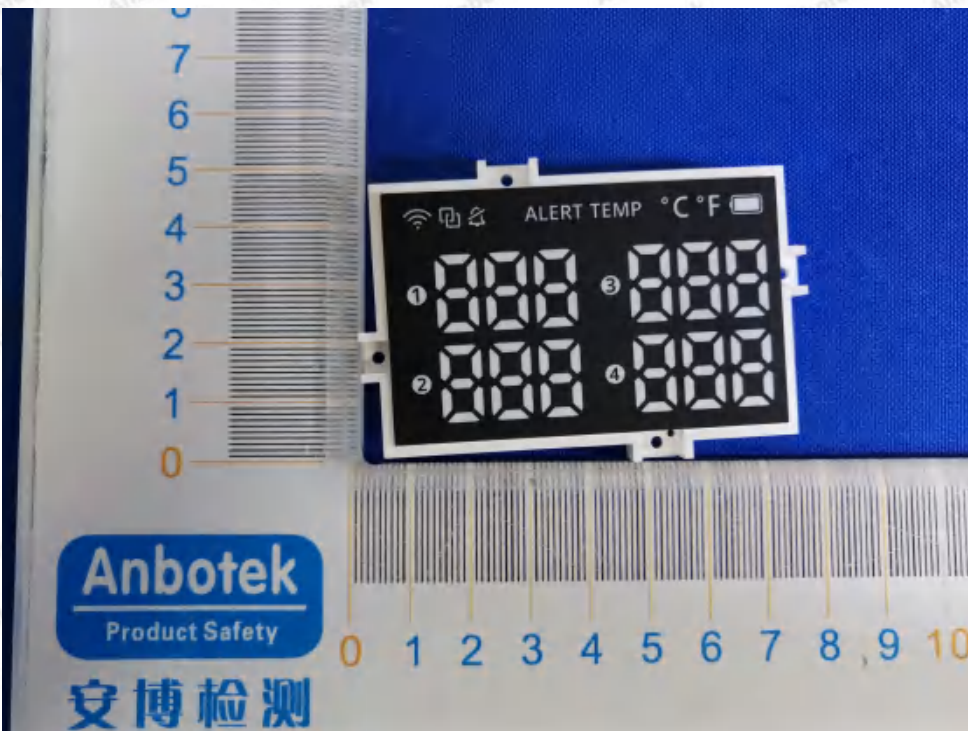

Anbotek

Product Safety

Shenzhen Anbotek Compliance Laboratory Limited

Address: 1/F., Building D, Sogood Science and Technology Park, Sanwei Community, Hangcheng Street, Bao'an District, Shenzhen, Guangdong, China.

Tel: (86) 755-26066440 Fax: (86) 755-26014772 Email: service@anbotek.com

Hotline
400-003-0500
www.anbotek.com