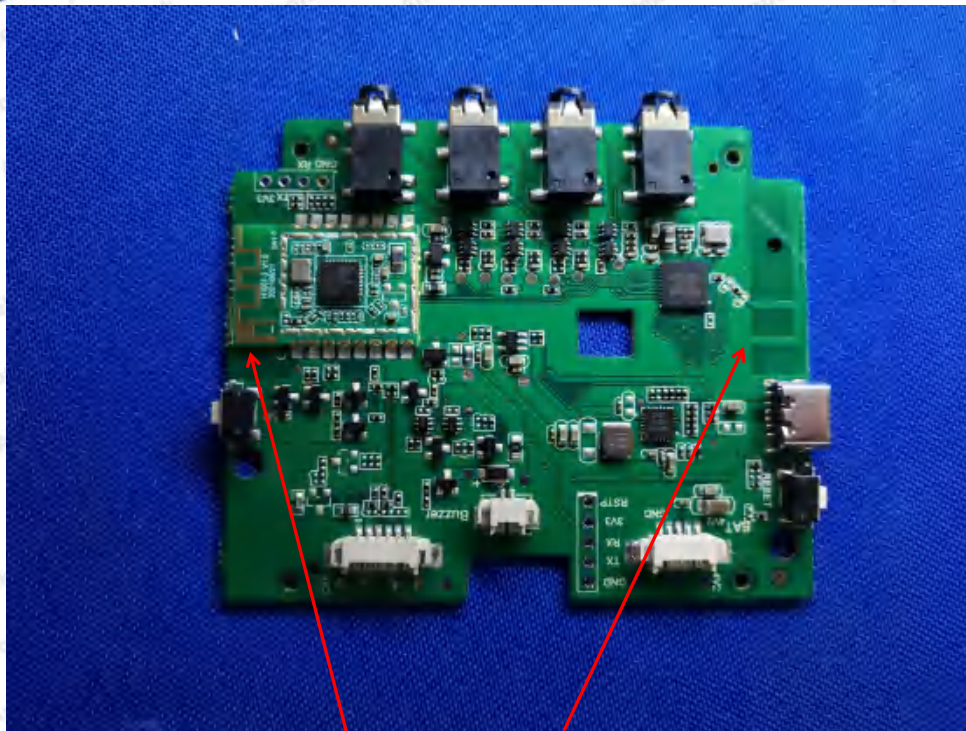

Tel: (86) 755-26066440 Fax: (86) 755-26014772 Email: service@anbotek.com

 Hotline
400-003-0500
www.anbotek.com

WIFI ANT BT ANT

Shenzhen Anbotek Compliance Laboratory Limited

Address: 1/F., Building D, Sogood Science and Technology Park, Sanwei Community, Hangcheng Street, Bao'an District, Shenzhen, Guangdong, China.