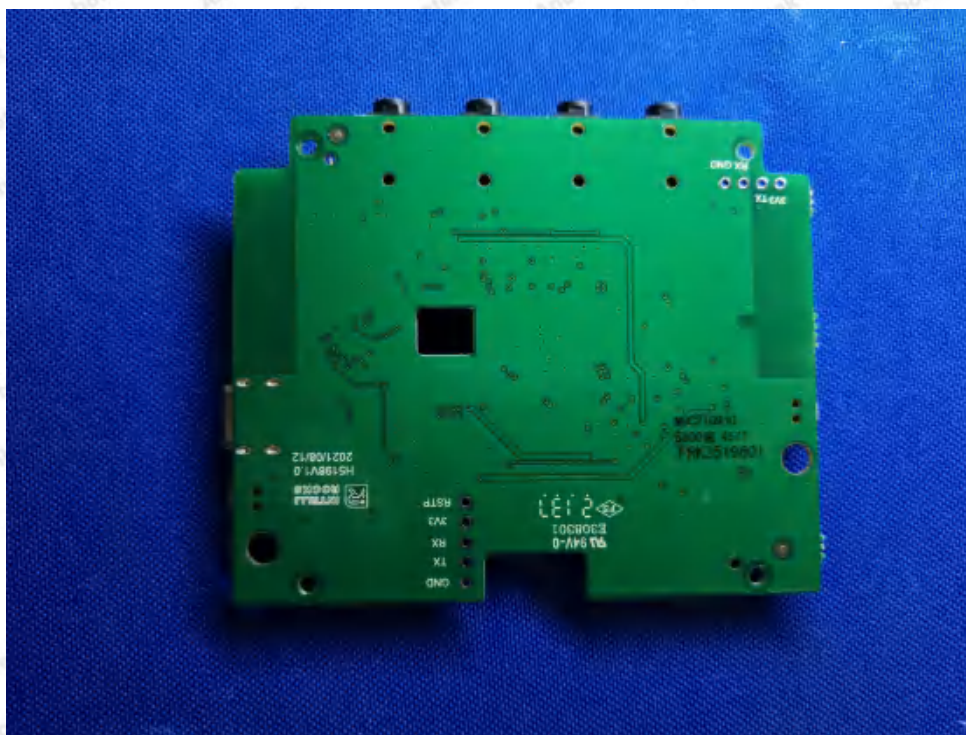

Shenzhen Anbotek Compliance Laboratory Limited

Address: 1/F., Building D, Sogood Science and Technology Park, Sanwei Community, Hangcheng Street, Bao'an District, Shenzhen, Guangdong, China.

Tel: (86) 755-26066440 Fax: (86) 755-26014772 Email: service@anbotek.com

Hotline
400-003-0500
www.anbotek.com