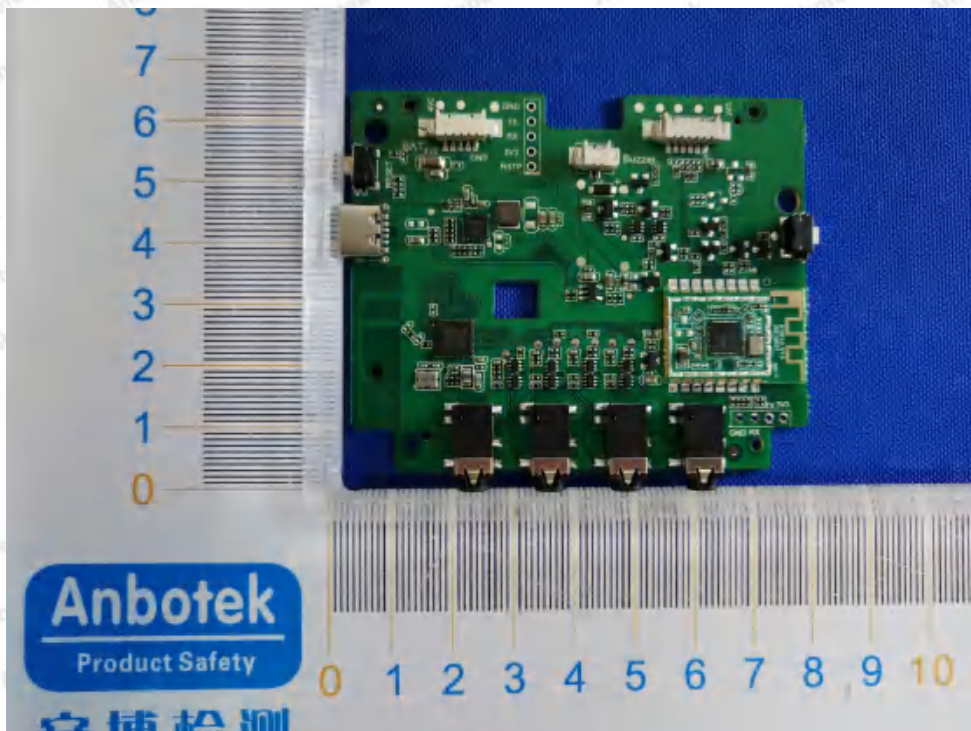

Anbotek

Product Safety

Shenzhen Anbotek Compliance Laboratory Limited

Address: 1/F., Building D, Sogood Science and Technology Park, Sanwei Community, Hangcheng Street, Bao'an District, Shenzhen, Guangdong, China.

Tel: (86) 755-26066440 Fax: (86) 755-26014772 Email: service@anbotek.com

Hotline
400-003-0500
www.anbotek.com