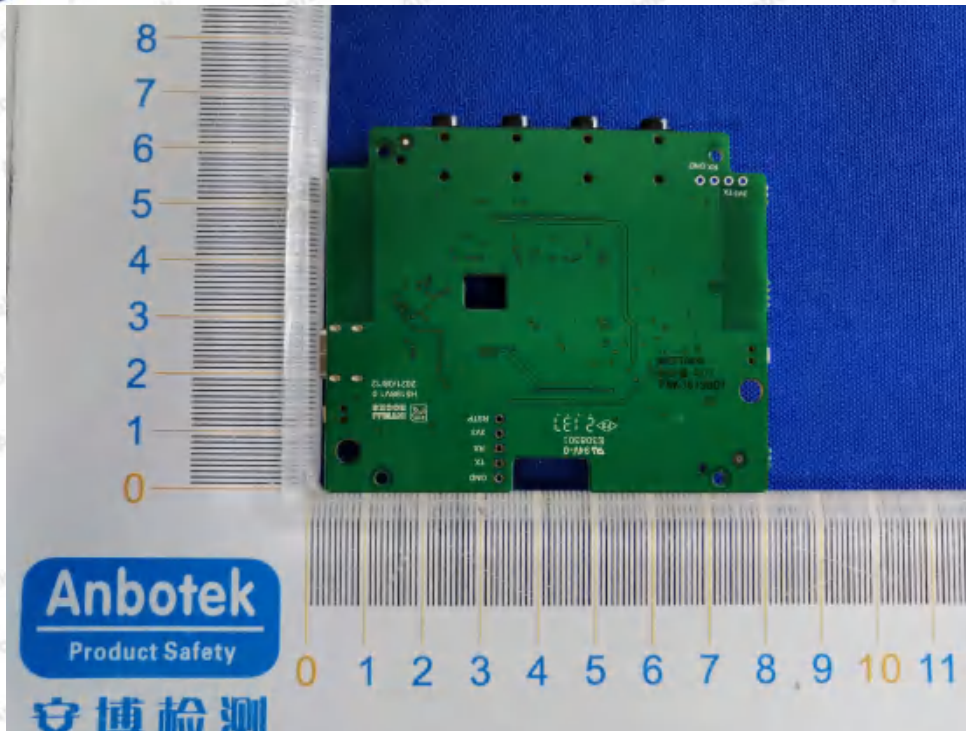

Shenzhen Anbotek Compliance Laboratory Limited

Address: 1/F., Building D, Sogood Science and Technology Park, Sanwei Community, Hangcheng Street, Bao'an District, Shenzhen, Guangdong, China.

Tel: (86) 755-26066440 Fax: (86) 755-26014772 Email: service@anbotek.com

Hotline
400-003-0500
www.anbotek.com