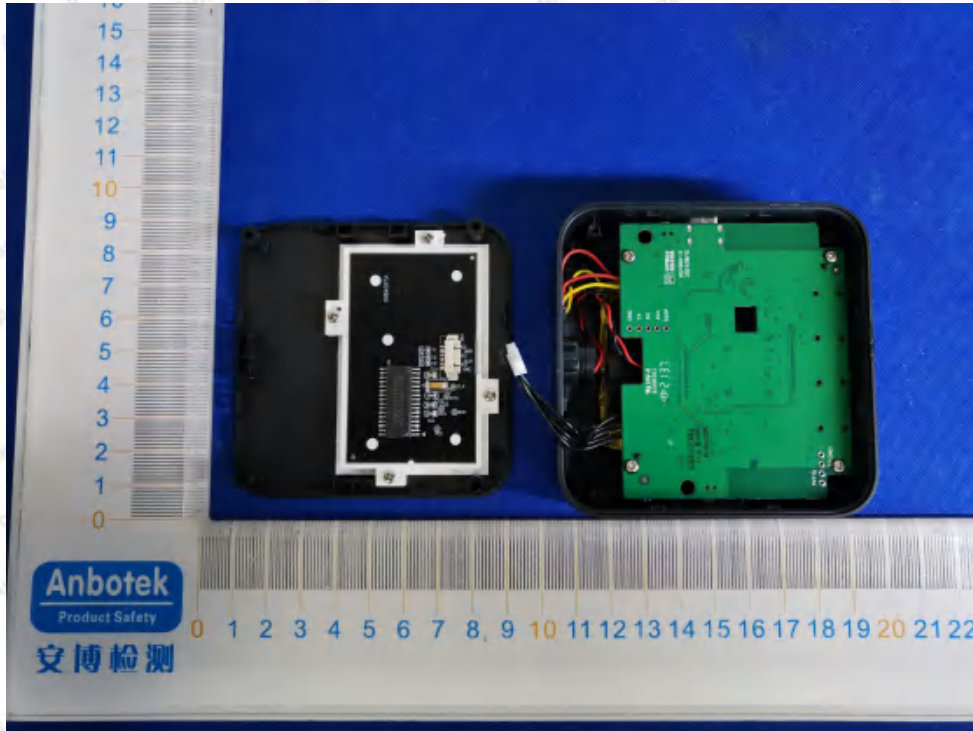

FCC ID:2AQA6- H5198

Shenzhen Anbotek Compliance Laboratory Limited

Address: 1/F., Building D, Sogood Science and Technology Park, Sanwei Community, Hangcheng Street, Bao'an District, Shenzhen, Guangdong, China.