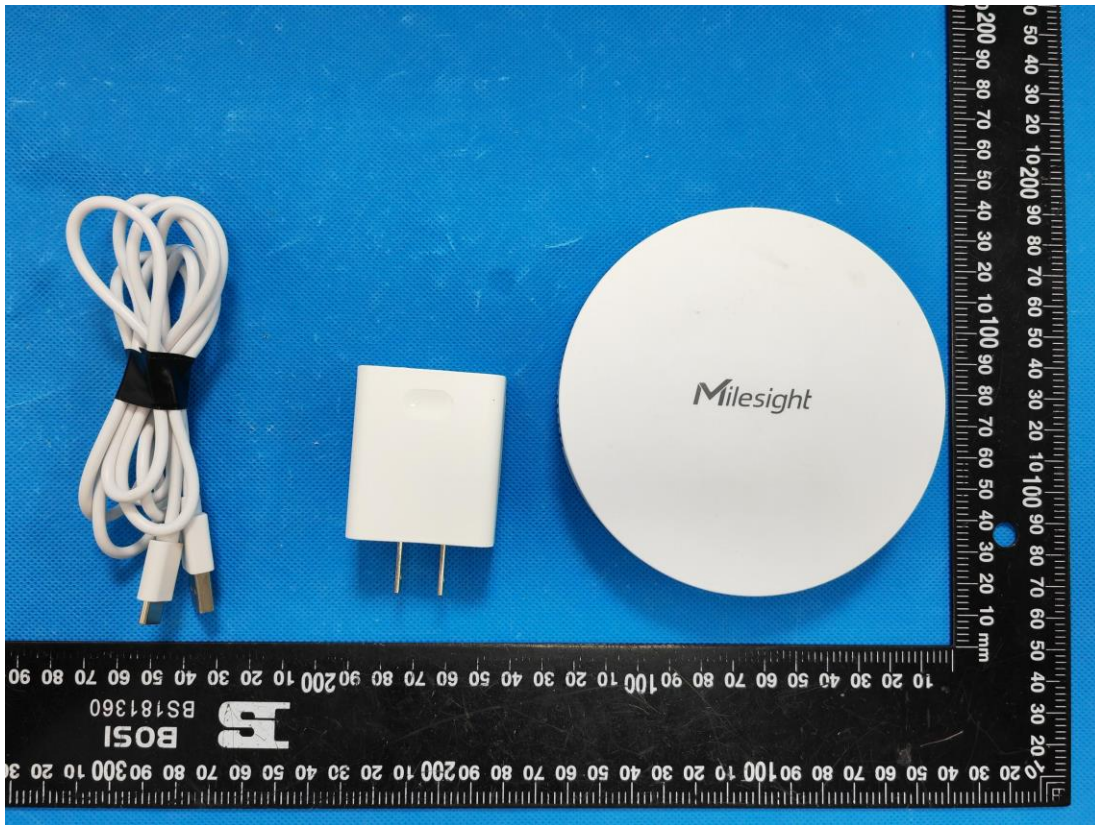

EXHIBIT B - EUT EXTERNAL PHOTOGRAPHS

DONG GUAN ORIENTAL HERO ELECTRICAL FACTORY
AC ADAPTER

MODEL:OH-1015A0502000U4U-UL

INPUT:100-240V~50/60Hz 0.5A

OUTPUT:5V=2A ⊕  ⊖

LPS

LISTED
E230964
I.T.E. Power Supply

2218 Made in China