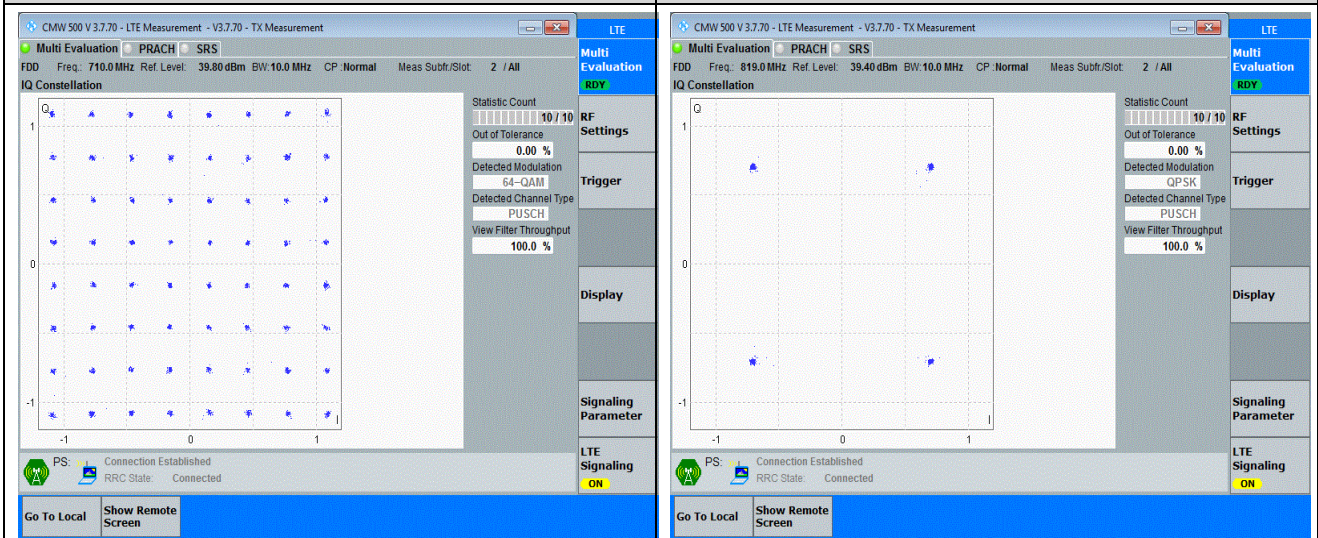

Band26-10MHz-16QAM-26740-50RB#0

Band26-10MHz-64QAM-26740-50RB#0