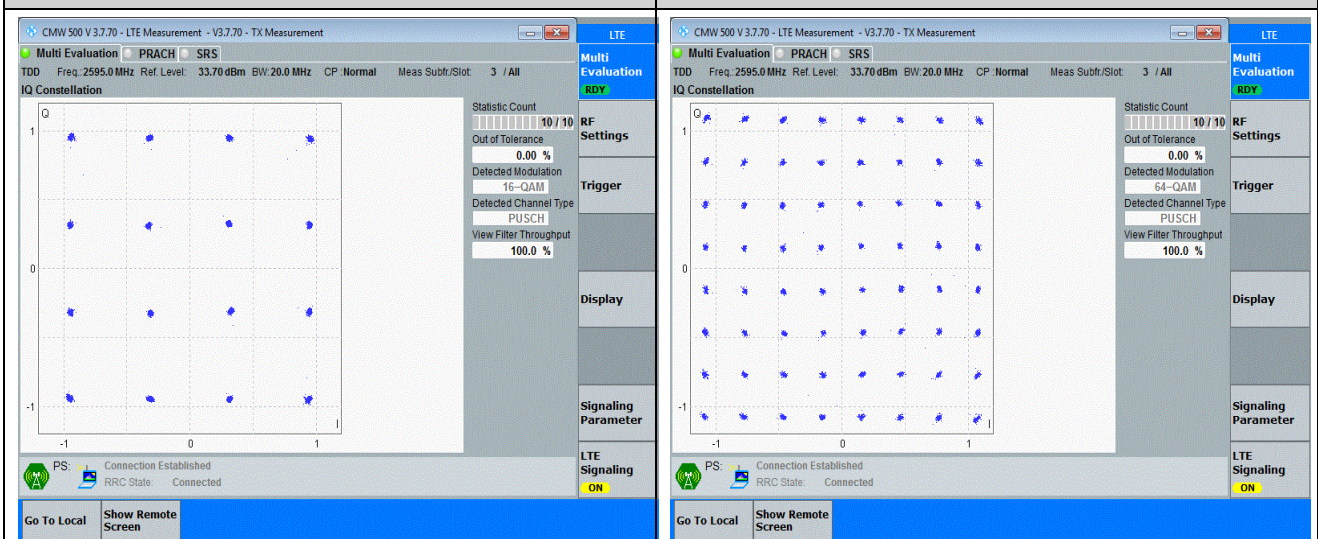

Band66-20MHz-QPSK-132322-100RB#0

Band66-20MHz-16QAM-132322-100RB#0