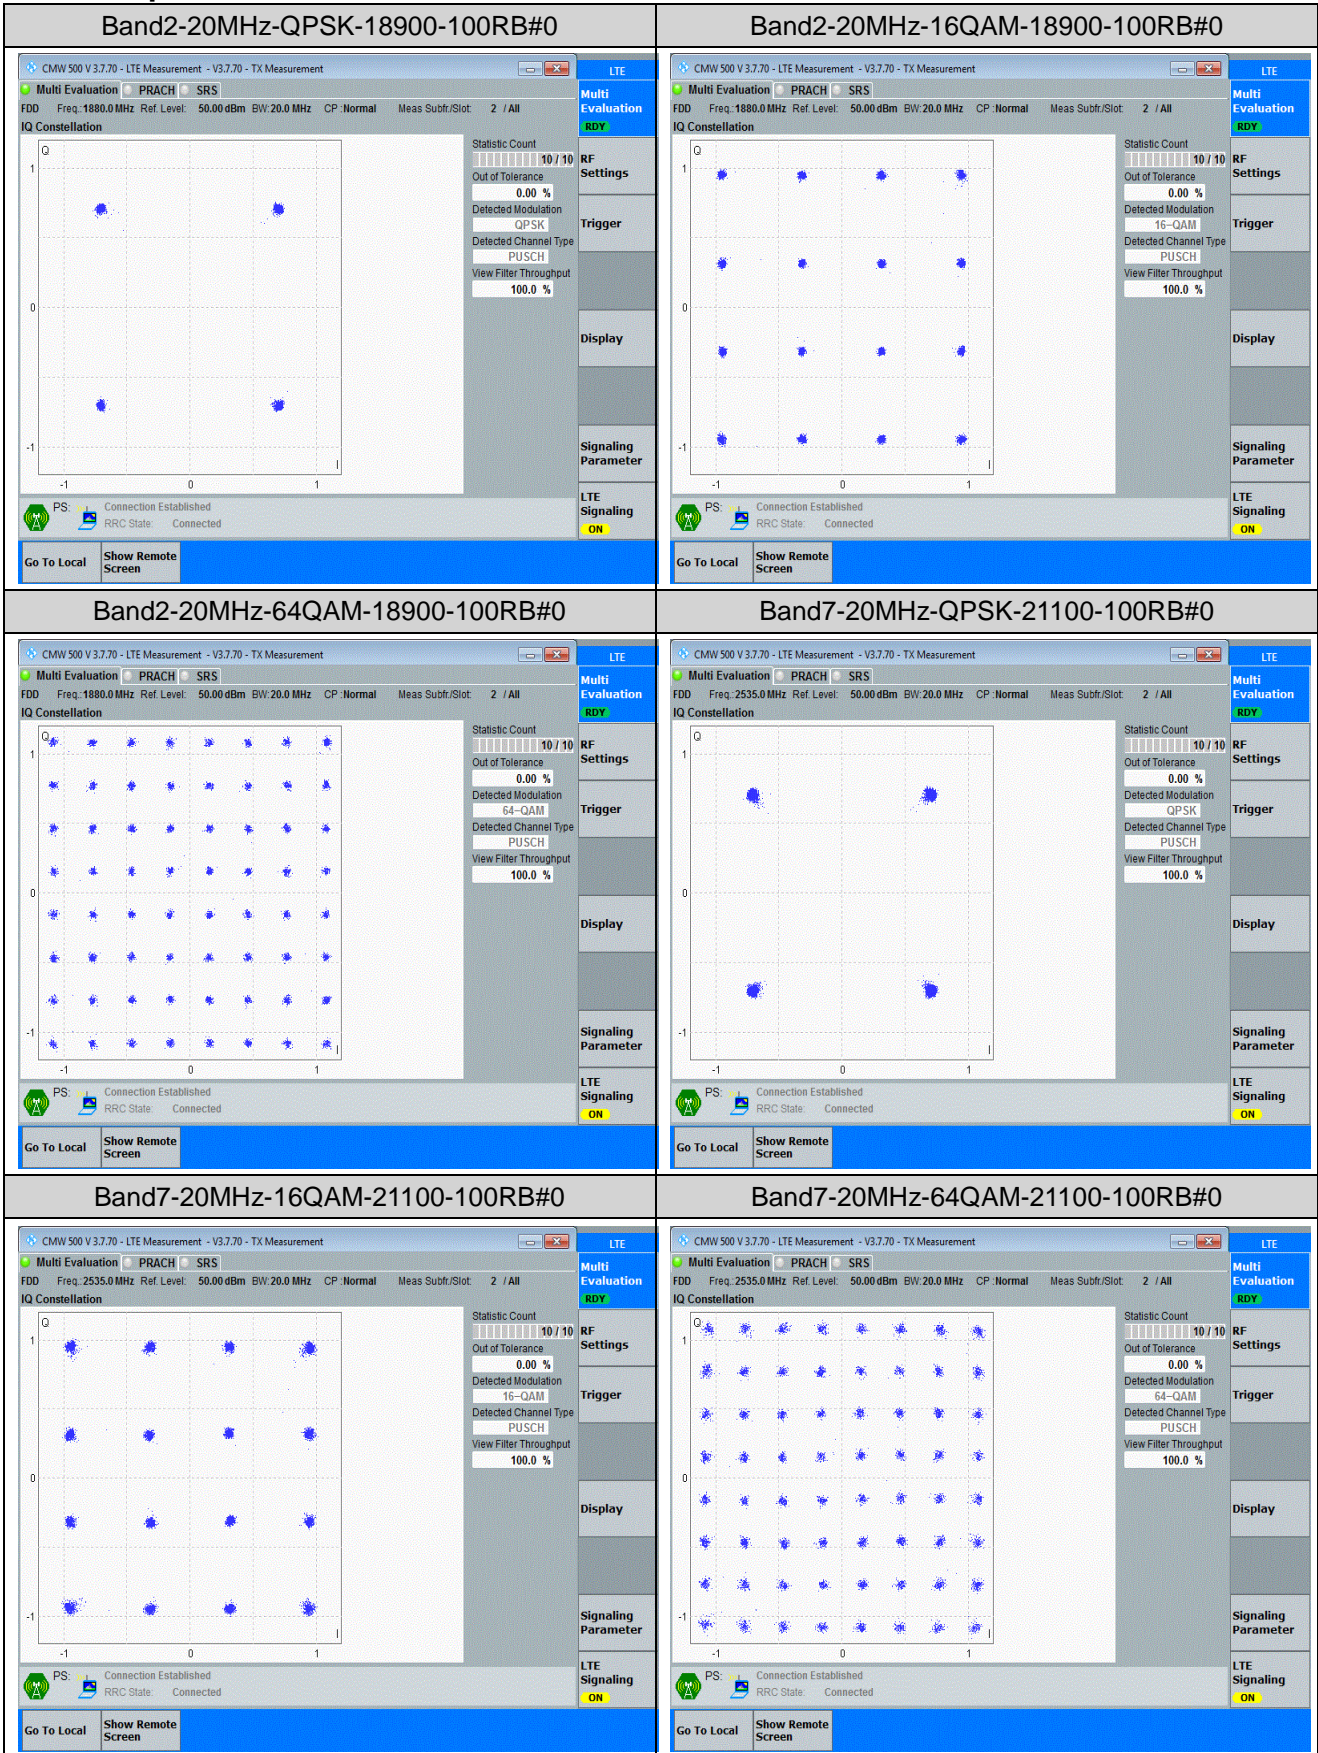

## Appendix G: Modulation Characteristics

### Test Result

Band	Bandwidth	Modulation	Channel	RB Configuration	Result	Verdict
Band2	20MHz	QPSK	18900	100RB#0	PASS	PASS
Band2	20MHz	16QAM	18900	100RB#0	PASS	PASS
Band2	20MHz	64QAM	18900	100RB#0	PASS	PASS
Band7	20MHz	QPSK	21100	100RB#0	PASS	PASS
Band7	20MHz	16QAM	21100	100RB#0	PASS	PASS
Band7	20MHz	64QAM	21100	100RB#0	PASS	PASS
Band12	10MHz	QPSK	23095	50RB#0	PASS	PASS
Band12	10MHz	16QAM	23095	50RB#0	PASS	PASS
Band12	10MHz	64QAM	23095	50RB#0	PASS	PASS
Band13	10MHz	QPSK	23230	50RB#0	PASS	PASS
Band13	10MHz	16QAM	23230	50RB#0	PASS	PASS
Band13	10MHz	64QAM	23230	50RB#0	PASS	PASS
Band17	10MHz	QPSK	23790	50RB#0	PASS	PASS
Band17	10MHz	16QAM	23790	50RB#0	PASS	PASS
Band17	10MHz	64QAM	23790	50RB#0	PASS	PASS
Band26	10MHz	QPSK	26740	50RB#0	PASS	PASS
Band26	10MHz	16QAM	26740	50RB#0	PASS	PASS
Band26	10MHz	64QAM	26740	50RB#0	PASS	PASS
Band26	15MHz	QPSK	26915	75RB#0	PASS	PASS
Band26	15MHz	16QAM	26915	75RB#0	PASS	PASS
Band26	15MHz	64QAM	26915	75RB#0	PASS	PASS
Band41	20MHz	QPSK	40640	100RB#0	PASS	PASS
Band41	20MHz	16QAM	40640	100RB#0	PASS	PASS
Band41	20MHz	64QAM	40640	100RB#0	PASS	PASS
Band66	20MHz	QPSK	132322	100RB#0	PASS	PASS
Band66	20MHz	16QAM	132322	100RB#0	PASS	PASS
Band66	20MHz	64QAM	132322	100RB#0	PASS	PASS

Remark: All bandwidth and all modulation had been tested, but only the worst case data displayed in this report.

Test Graphs

<p align="center"><b>Band12-10MHz-QPSK-23095-50RB#0</b></p>	<p align="center"><b>Band12-10MHz-16QAM-23095-50RB#0</b></p>
<p align="center"><b>Band12-10MHz-64QAM-23095-50RB#0</b></p>	<p align="center"><b>Band13-10MHz-QPSK-23230-50RB#0</b></p>
<p align="center"><b>Band13-10MHz-16QAM-23230-50RB#0</b></p>	<p align="center"><b>Band13-10MHz-64QAM-23230-50RB#0</b></p>
<p align="center"><b>Band17-10MHz-QPSK-23790-50RB#0</b></p>	<p align="center"><b>Band17-10MHz-16QAM-23790-50RB#0</b></p>