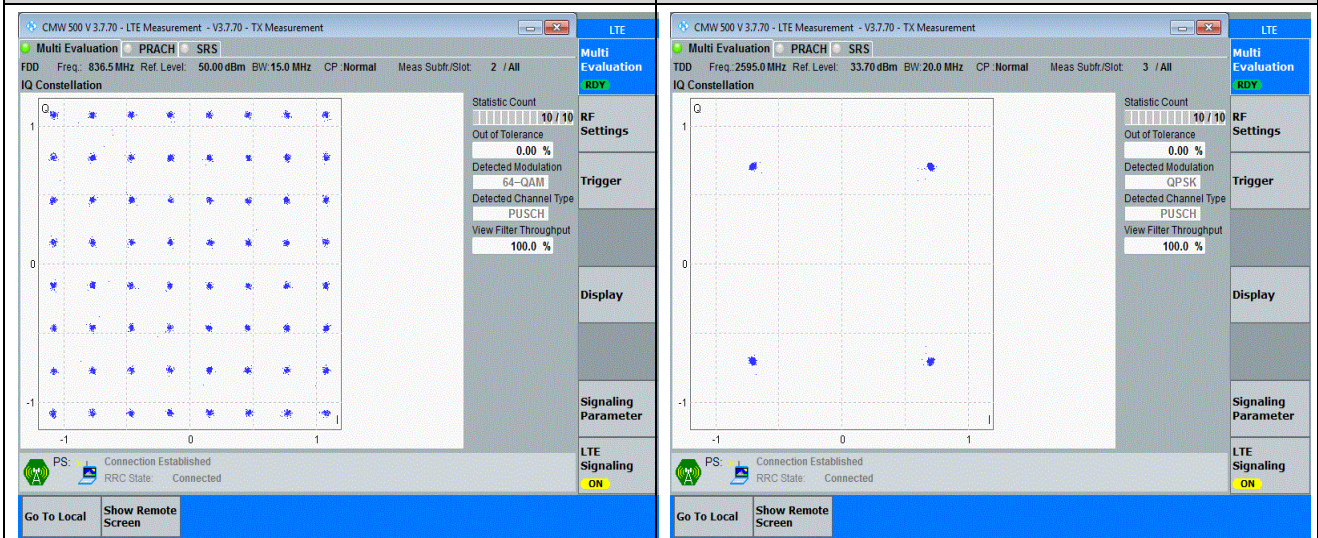

Band41-20MHz-16QAM-40640-100RB#0

Band41-20MHz-64QAM-40640-100RB#0