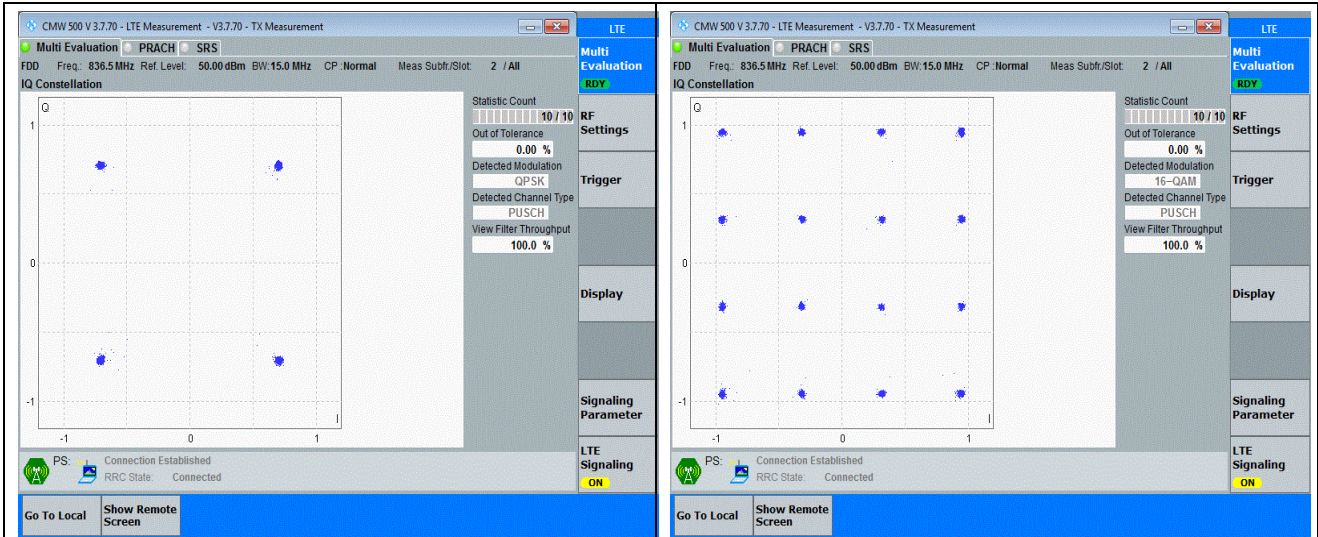

Band26-15MHz-64QAM-26915-75RB#0

Band41-20MHz-QPSK-40640-100RB#0