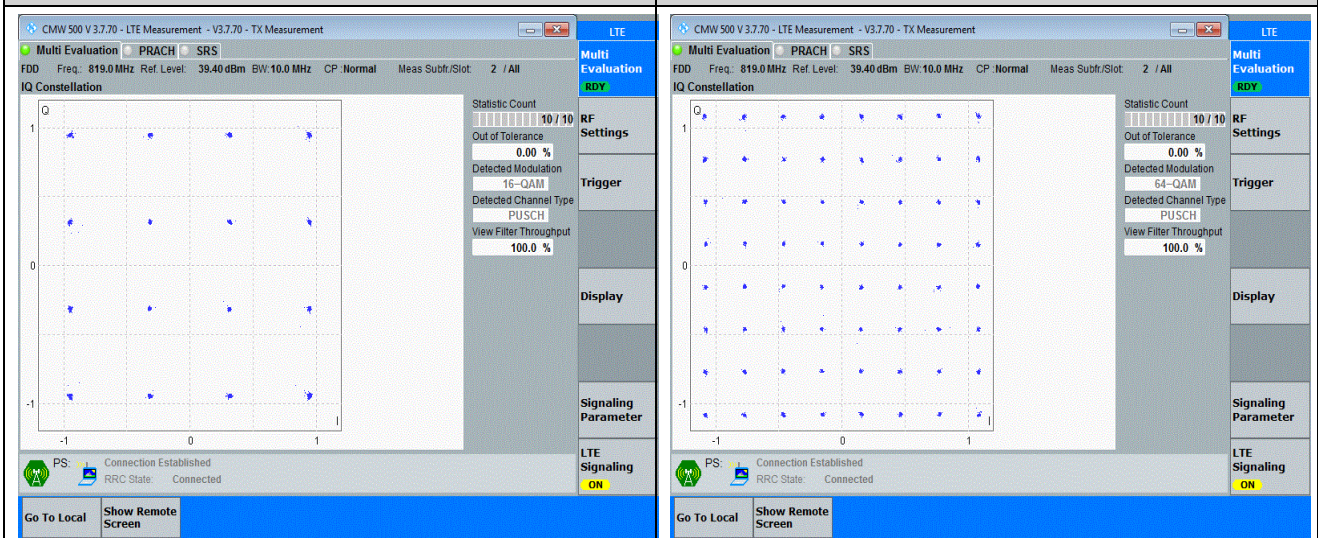

Band26-15MHz-QPSK-26915-75RB#0

Band26-15MHz-16QAM-26915-75RB#0