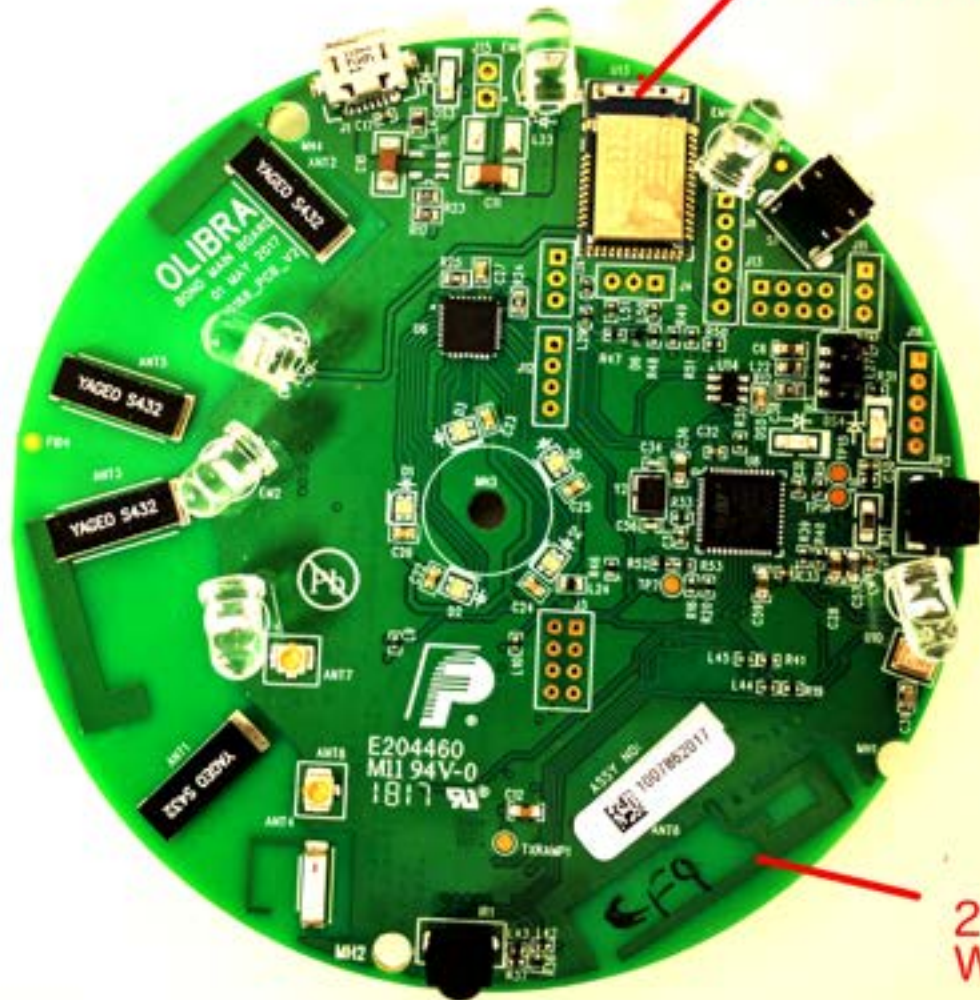

2.4GHz  
Bluetooth Antenna

2.4GHz  
WiFi antenna