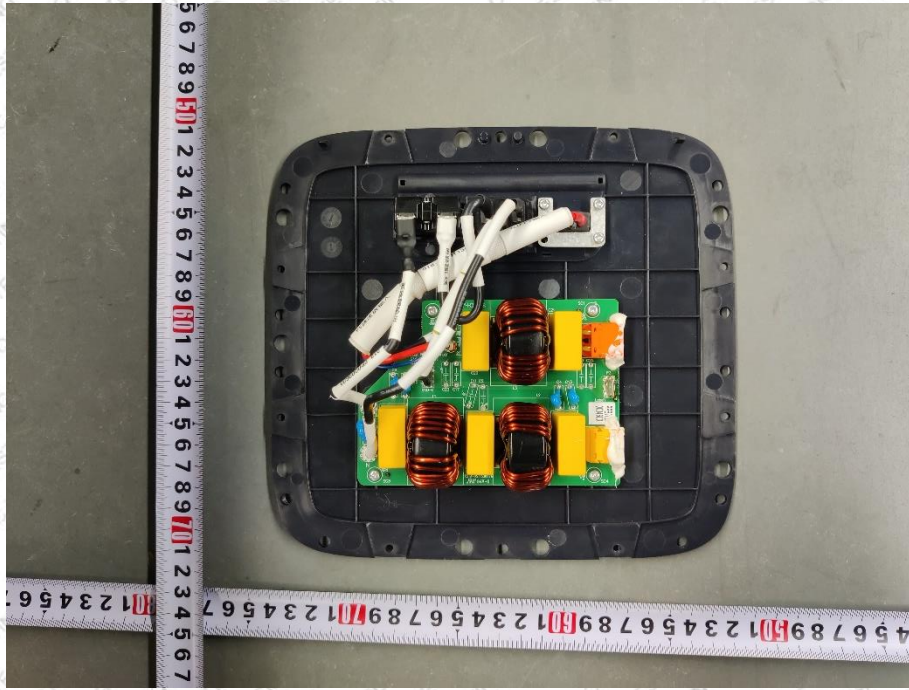

### EUT Constructional Details

(Model: INFINITY 1300 PRO)

BT/2.4G Wi-Fi  
Antenna

Wireless  
charger coil

(Model: INFINITY 1200)

BT/2.4G WIFI  
Antenna

-----End-----