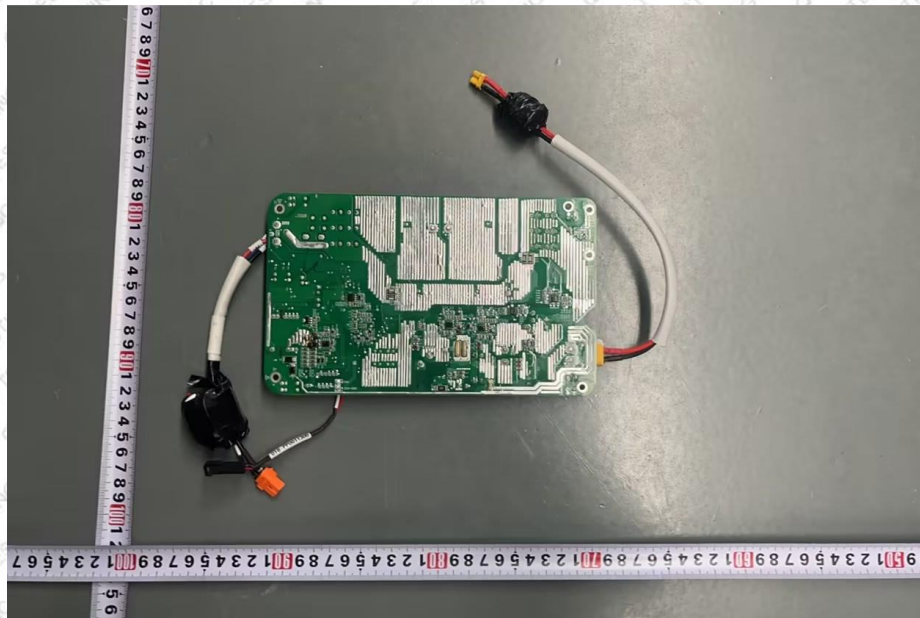

### EUT Constructional Details

(Model: INFINITY 1300 PRO)

BT/2.4G Wi-Fi  
Antenna

Wireless  
charger coil

(Model: INFINITY 1200)

BT/2.4G WIFI  
Antenna

-----End-----