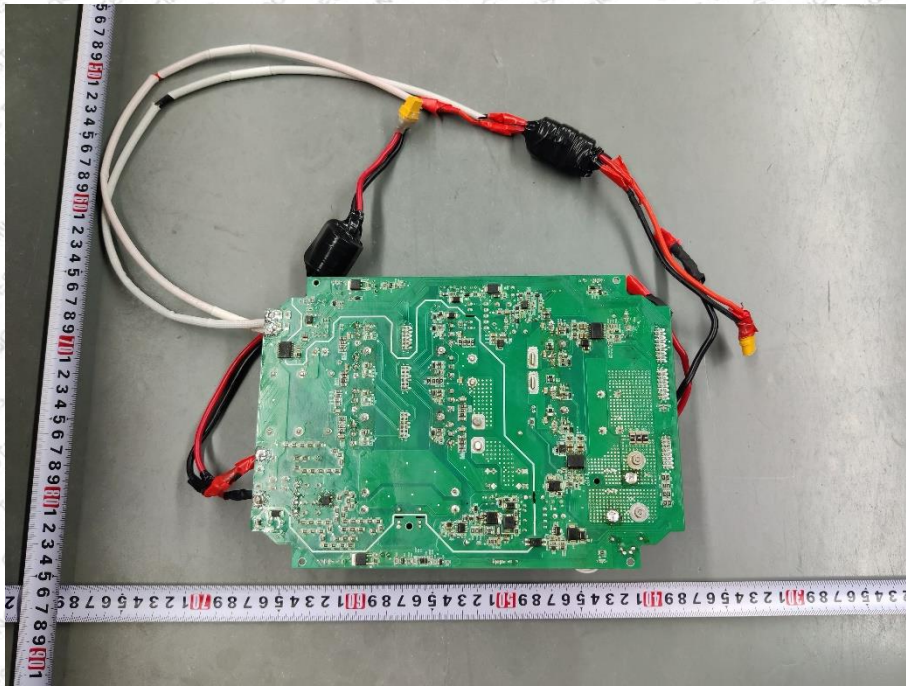

Product Name: Portable Power Station

Model No.: INFINITY 1300 PRO, INFINITY 1200

### EUT Constructional Details

(Model: INFINITY 1300 PRO)

BT/2.4G Wi-Fi  
Antenna

Wireless  
charger coil

(Model: INFINITY 1200)

BT/2.4G WIFI  
Antenna

-----End-----