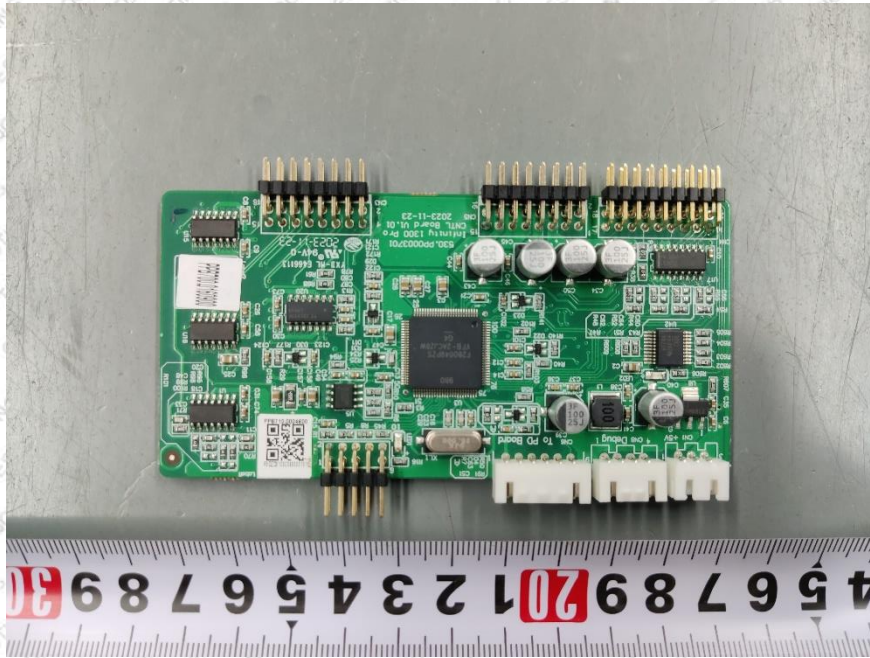

Product Name: Portable Power Station

Model No.: INFINITY 1300 PRO, INFINITY 1200

### EUT Constructional Details

(Model: INFINITY 1300 PRO)

BT/2.4G Wi-Fi  
Antenna

Wireless  
charger coil

(Model: INFINITY 1200)

BT/2.4G WIFI  
Antenna

-----End-----