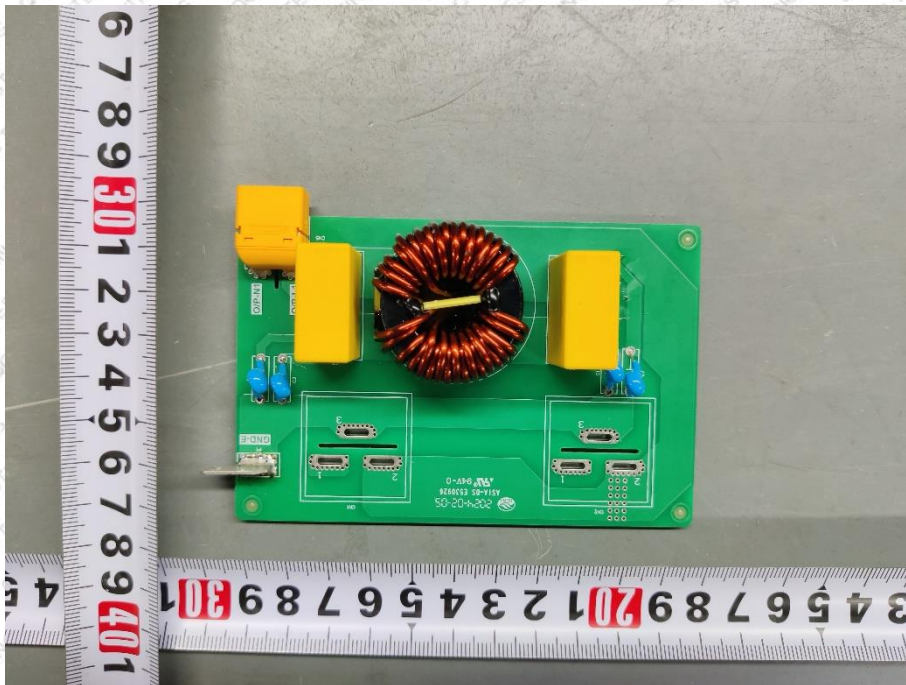

### EUT Constructional Details

(Model: INFINITY 1300 PRO)

BT/2.4G Wi-Fi  
Antenna

Wireless  
charger coil

(Model: INFINITY 1200)

BT/2.4G WIFI  
Antenna

-----End-----