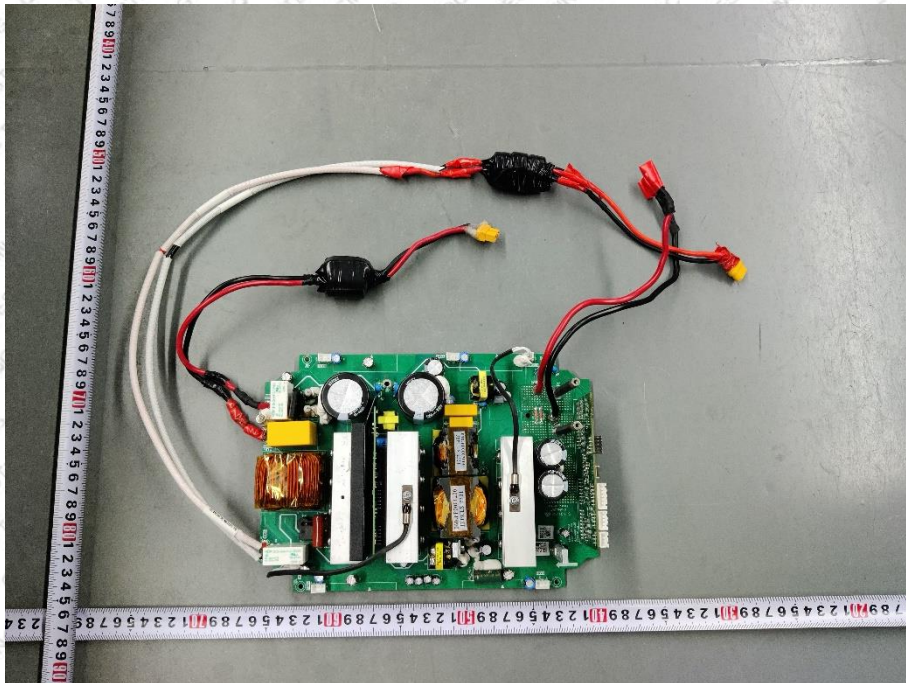

Product Name: Portable Power Station

Model No.: INFINITY 1300 PRO, INFINITY 1200

### EUT Constructional Details

(Model: INFINITY 1300 PRO)

BT/2.4G Wi-Fi  
Antenna

Wireless  
charger coil

(Model: INFINITY 1200)

BT/2.4G WIFI  
Antenna

-----End-----