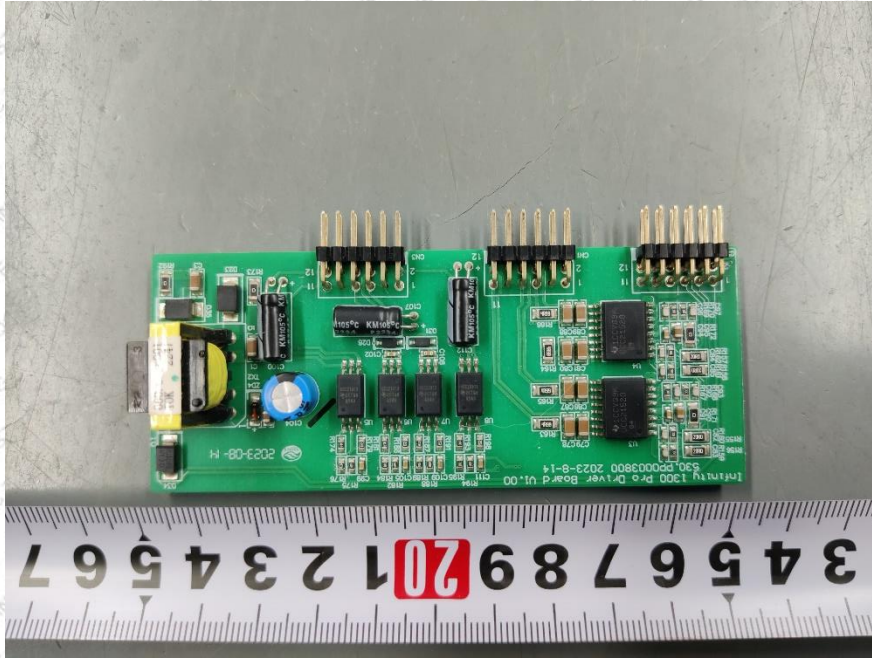

Product Name: Portable Power Station

Model No.: INFINITY 1300 PRO, INFINITY 1200

### EUT Constructional Details

(Model: INFINITY 1300 PRO)

BT/2.4G Wi-Fi  
Antenna

Wireless  
charger coil

(Model: INFINITY 1200)

BT/2.4G WIFI  
Antenna

-----End-----