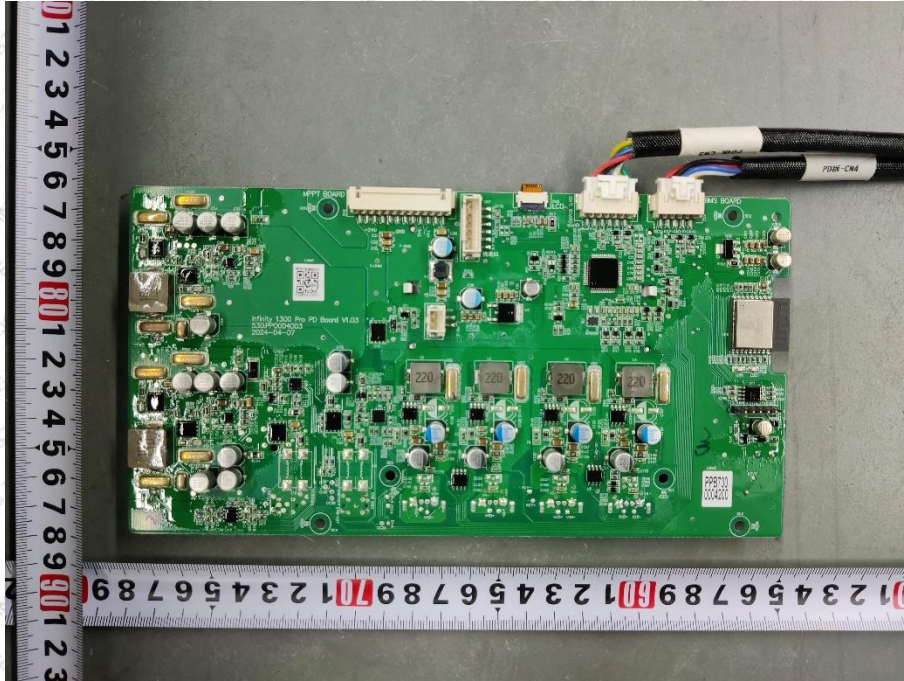

### EUT Constructional Details

(Model: INFINITY 1300 PRO)

BT/2.4G Wi-Fi  
Antenna

Wireless  
charger coil

(Model: INFINITY 1200)

BT/2.4G WIFI  
Antenna

-----End-----