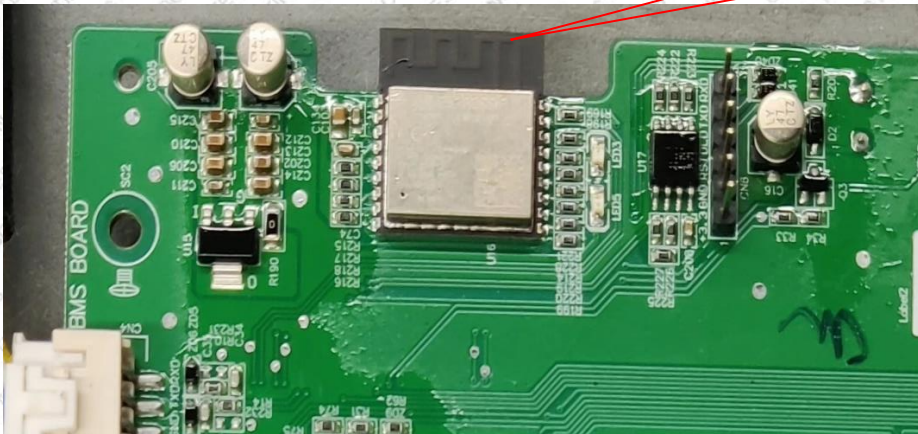

### EUT Constructional Details

(Model: INFINITY 1300 PRO)

BT/2.4G Wi-Fi  
Antenna

Wireless  
charger coil

(Model: INFINITY 1200)

BT/2.4G WIFI  
Antenna

-----End-----