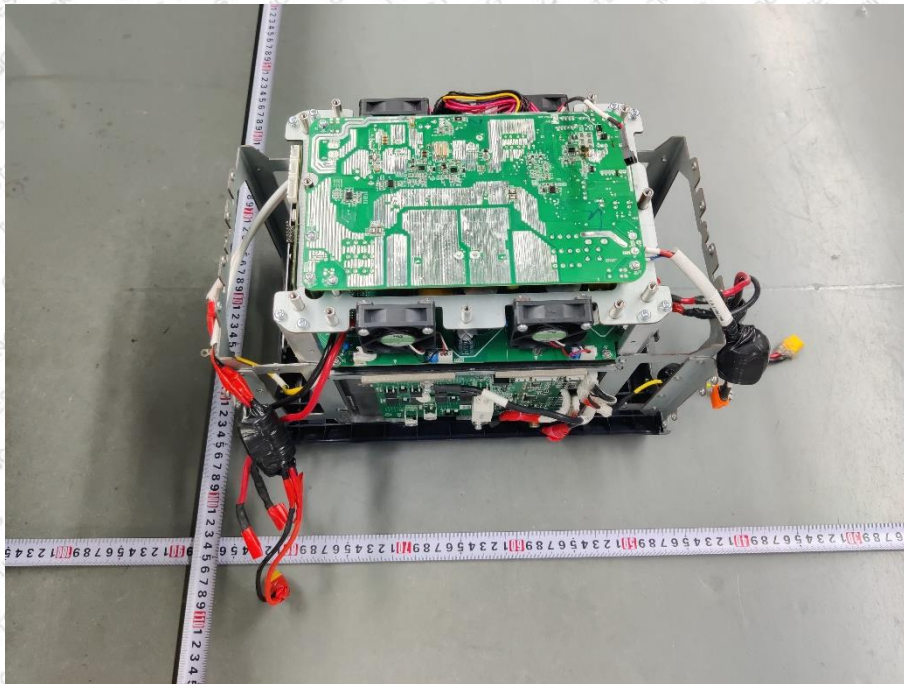

Product Name: Portable Power Station

Model No.: INFINITY 1300 PRO, INFINITY 1200

### EUT Constructional Details

(Model: INFINITY 1300 PRO)

BT/2.4G Wi-Fi  
Antenna

Wireless  
charger coil

(Model: INFINITY 1200)

BT/2.4G WIFI  
Antenna

-----End-----