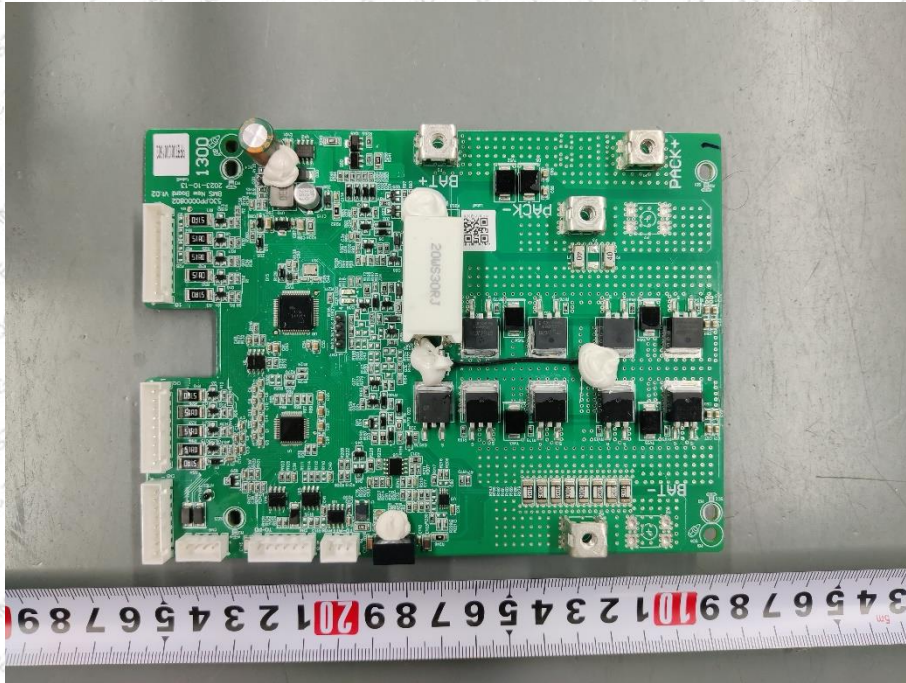

Product Name: Portable Power Station

Model No.: INFINITY 1300 PRO, INFINITY 1200

### EUT Constructional Details

(Model: INFINITY 1300 PRO)

BT/2.4G Wi-Fi  
Antenna

Wireless  
charger coil

(Model: INFINITY 1200)

BT/2.4G WIFI  
Antenna

-----End-----