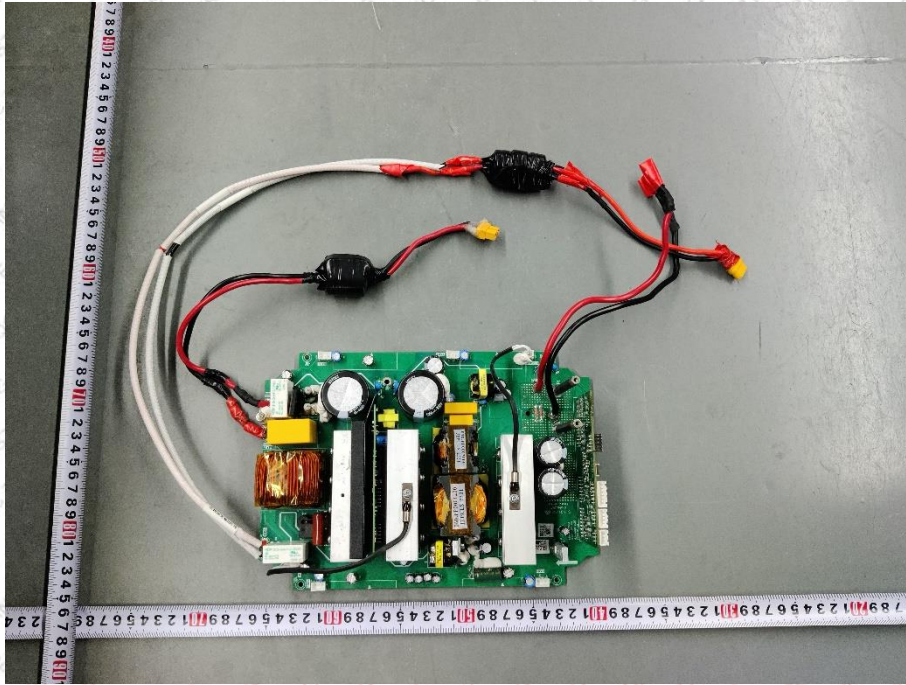

Product Name: Portable Power Station

Model No.: INFINITY 1300 PRO, INFINITY 1200

### EUT Constructional Details

(Model: INFINITY 1300 PRO)

BT/2.4G Wi-Fi  
Antenna

Wireless  
charger coil

(Model: INFINITY 1200)

BT/2.4G WIFI  
Antenna

-----End-----