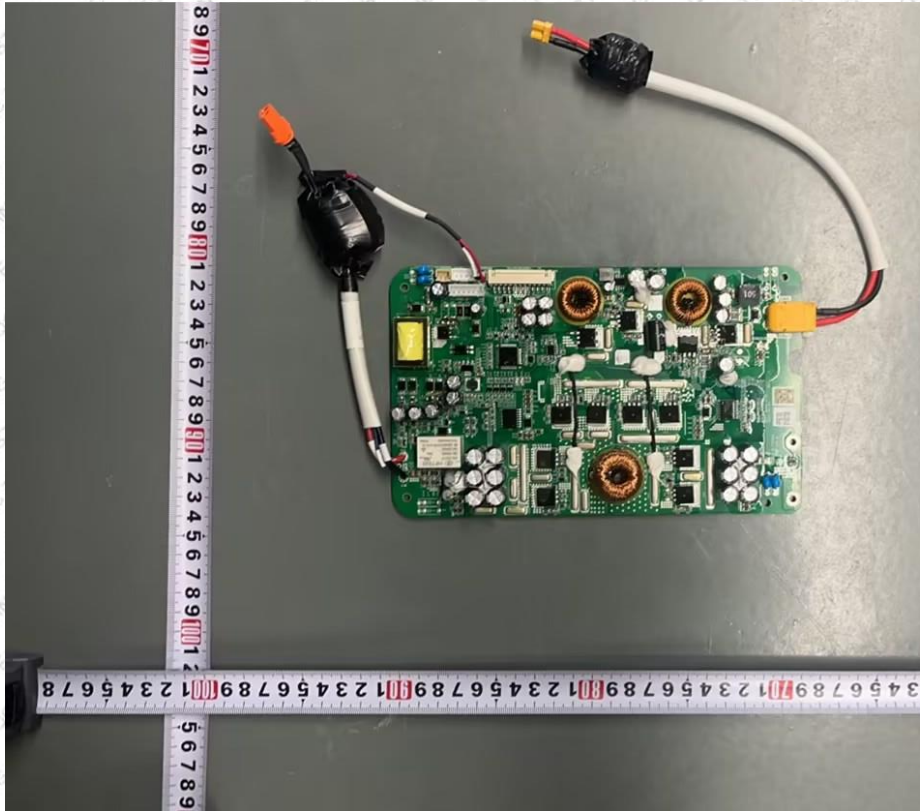

Product Name: Portable Power Station

Model No.: INFINITY 1300 PRO, INFINITY 1200

### EUT Constructional Details

(Model: INFINITY 1300 PRO)

BT/2.4G Wi-Fi  
Antenna

Wireless  
charger coil

(Model: INFINITY 1200)

BT/2.4G WIFI  
Antenna

-----End-----