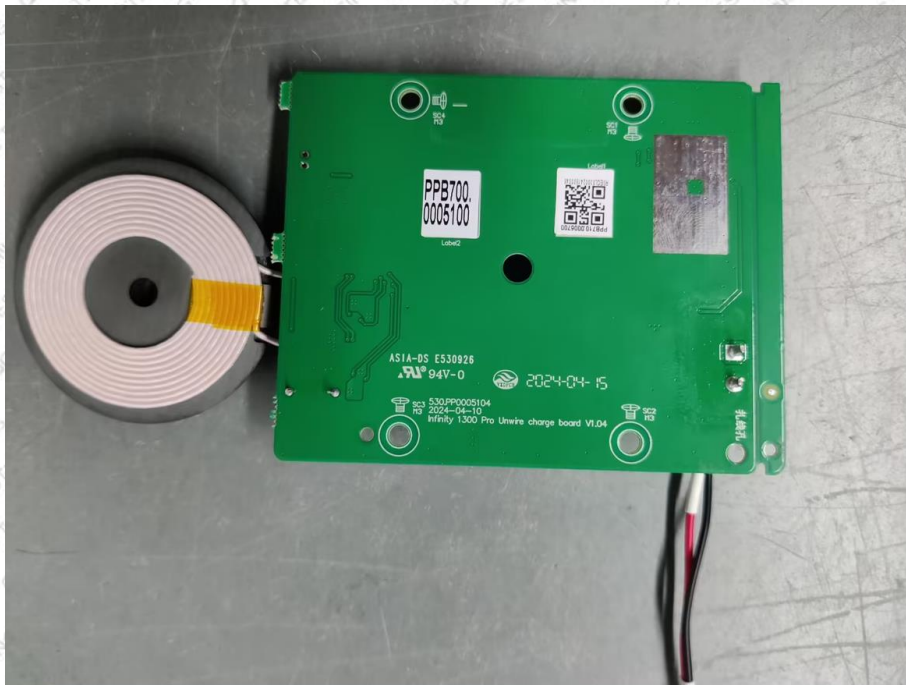

Product Name: Portable Power Station

Model No.: INFINITY 1300 PRO, INFINITY 1200

### EUT Constructional Details

(Model: INFINITY 1300 PRO)

BT/2.4G Wi-Fi  
Antenna

Wireless  
charger coil

(Model: INFINITY 1200)

BT/2.4G WIFI  
Antenna

-----End-----