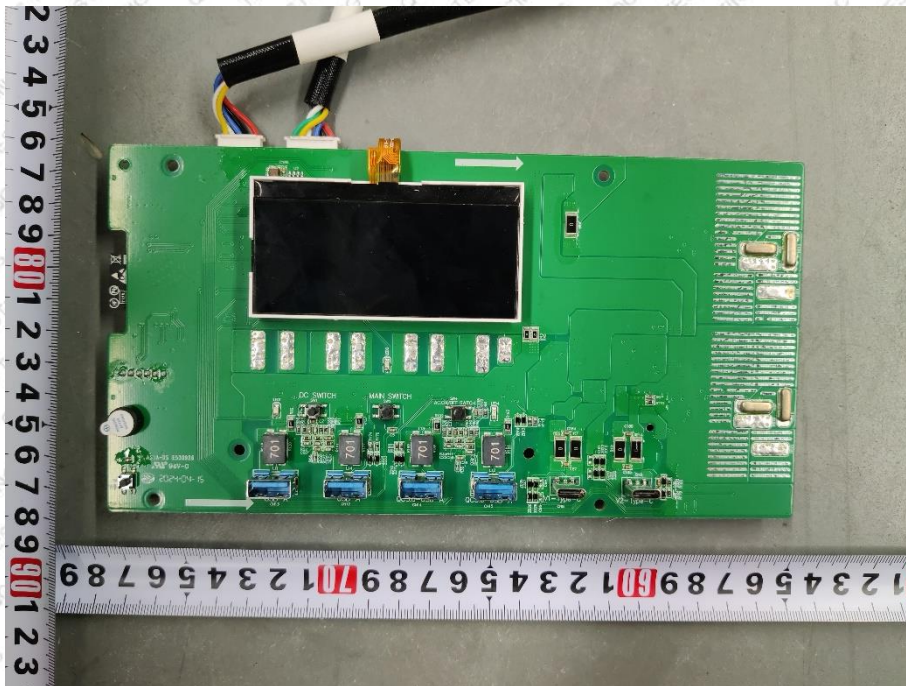

### EUT Constructional Details

(Model: INFINITY 1300 PRO)

BT/2.4G Wi-Fi  
Antenna

Wireless  
charger coil

(Model: INFINITY 1200)

BT/2.4G WIFI  
Antenna

-----End-----