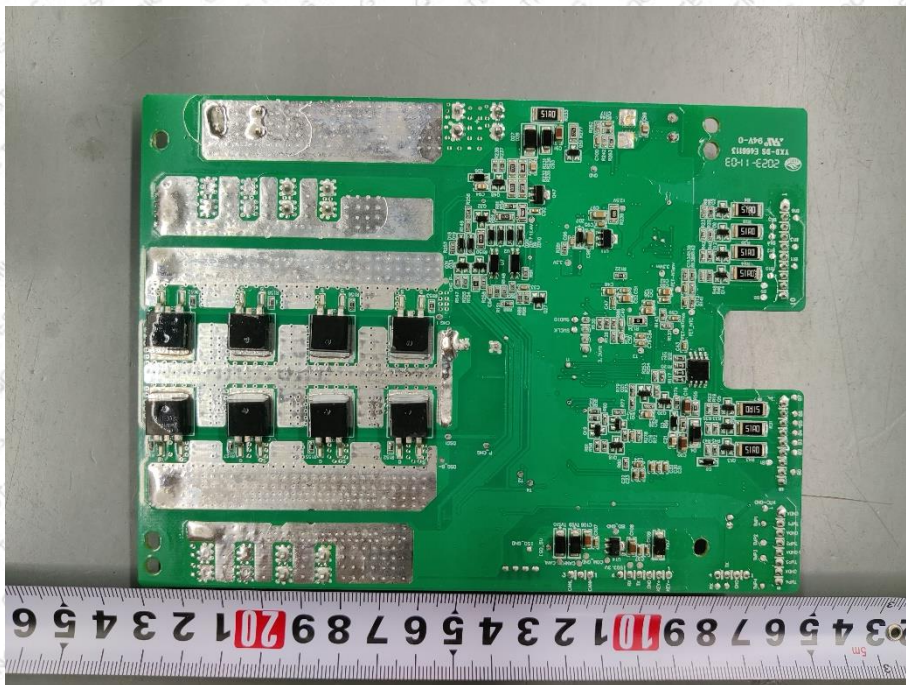

### EUT Constructional Details

(Model: INFINITY 1300 PRO)

BT/2.4G Wi-Fi  
Antenna

Wireless  
charger coil

(Model: INFINITY 1200)

BT/2.4G WIFI  
Antenna

-----End-----