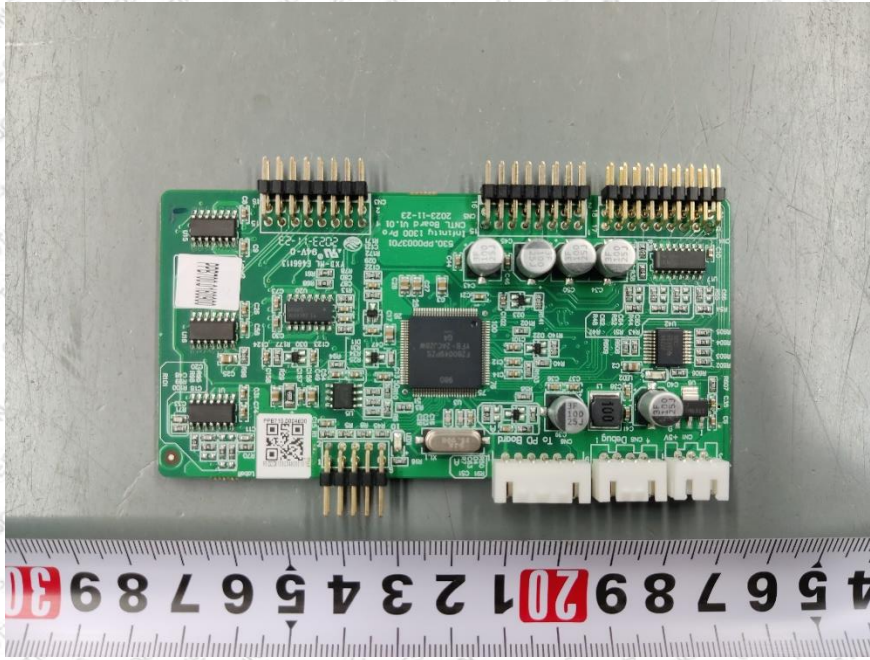

Product Name: Portable Power Station

Model No.: INFINITY 1300 PRO, INFINITY 1200

### EUT Constructional Details

(Model: INFINITY 1300 PRO)

BT/2.4G Wi-Fi  
Antenna

Wireless  
charger coil

(Model: INFINITY 1200)

BT/2.4G WIFI  
Antenna

-----End-----