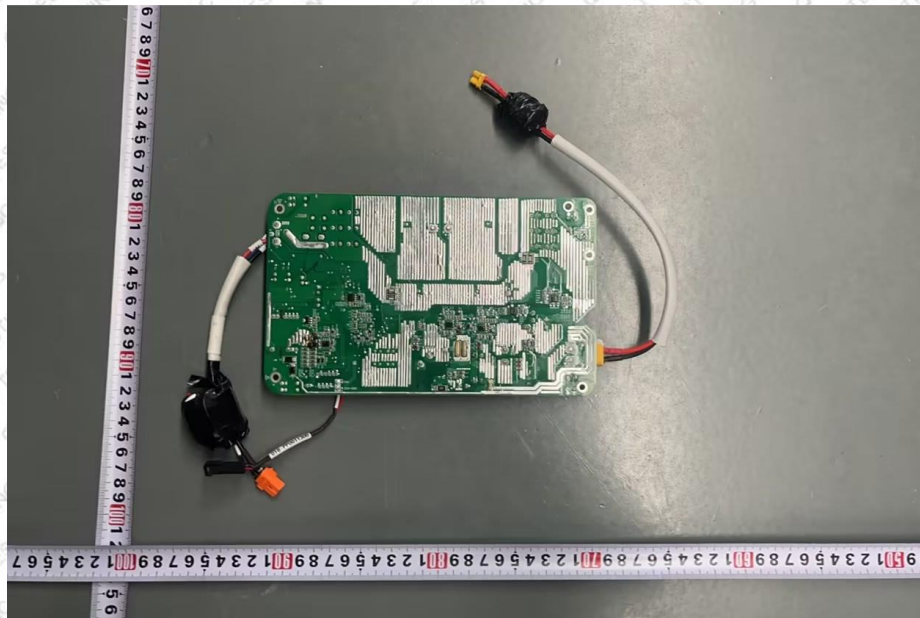

Product Name: Portable Power Station

Model No.: INFINITY 1300 PRO, INFINITY 1200

### EUT Constructional Details

(Model: INFINITY 1300 PRO)

BT/2.4G Wi-Fi  
Antenna

Wireless  
charger coil

(Model: INFINITY 1200)

BT/2.4G WIFI  
Antenna

-----End-----