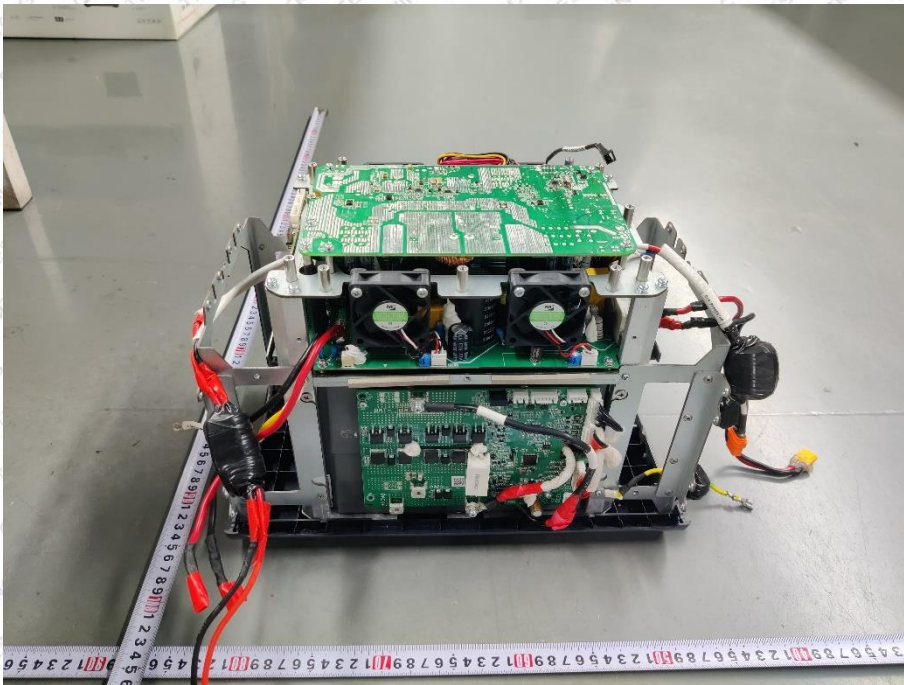

Product Name: Portable Power Station

Model No.: INFINITY 1300 PRO, INFINITY 1200

### EUT Constructional Details

(Model: INFINITY 1300 PRO)

BT/2.4G Wi-Fi  
Antenna

Wireless  
charger coil

(Model: INFINITY 1200)

BT/2.4G WIFI  
Antenna

-----End-----