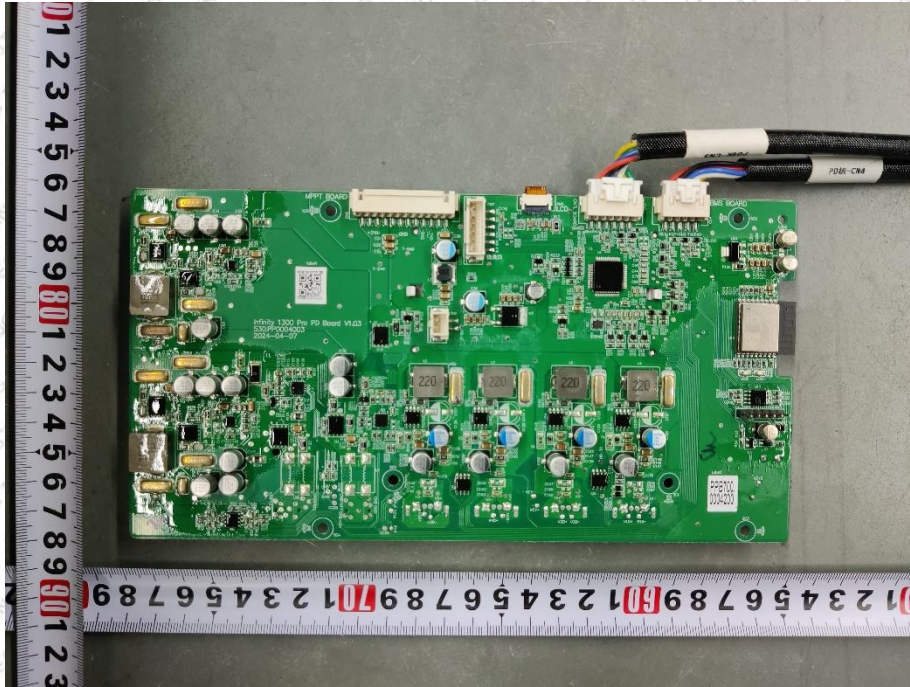

### EUT Constructional Details

(Model: INFINITY 1300 PRO)

BT/2.4G Wi-Fi  
Antenna

Wireless  
charger coil

(Model: INFINITY 1200)

BT/2.4G WIFI  
Antenna

-----End-----