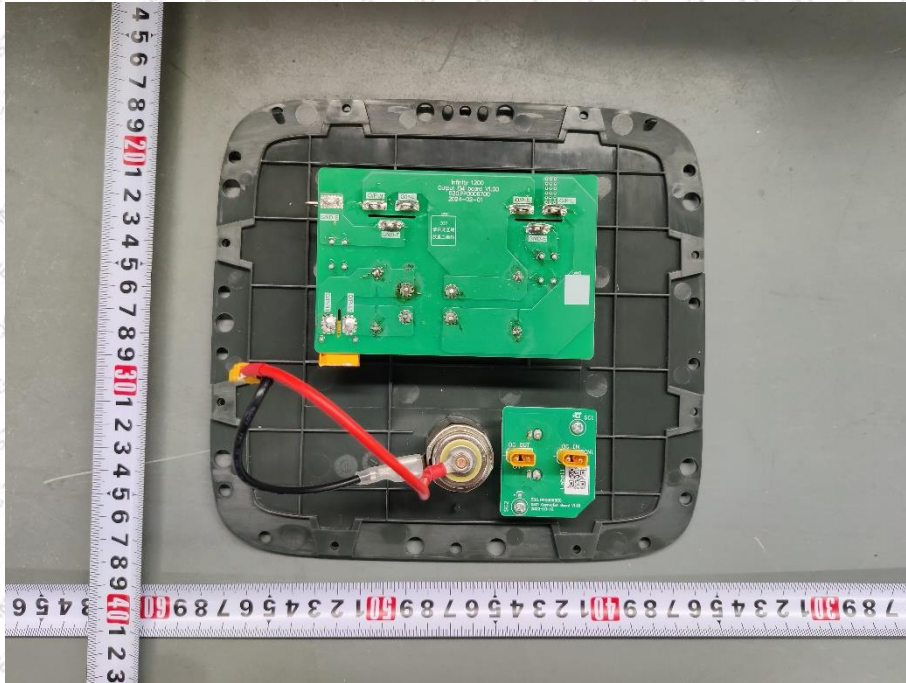

### EUT Constructional Details

(Model: INFINITY 1300 PRO)

BT/2.4G Wi-Fi  
Antenna

Wireless  
charger coil

(Model: INFINITY 1200)

BT/2.4G WIFI  
Antenna

-----End-----