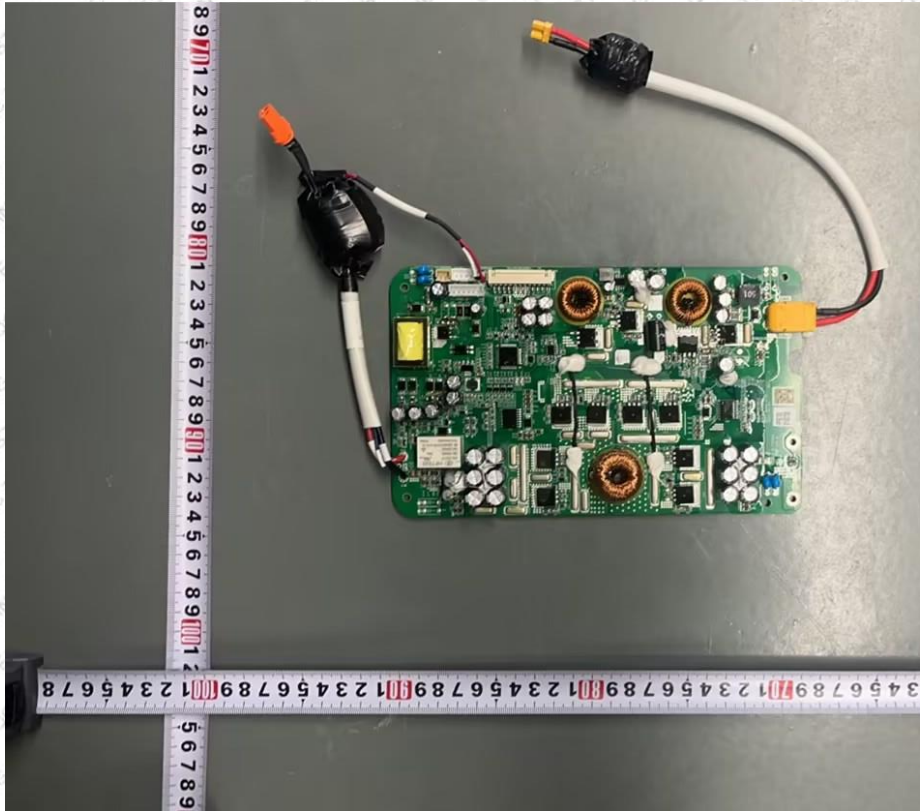

### EUT Constructional Details

(Model: INFINITY 1300 PRO)

BT/2.4G Wi-Fi  
Antenna

Wireless  
charger coil

(Model: INFINITY 1200)

BT/2.4G WIFI  
Antenna

-----End-----