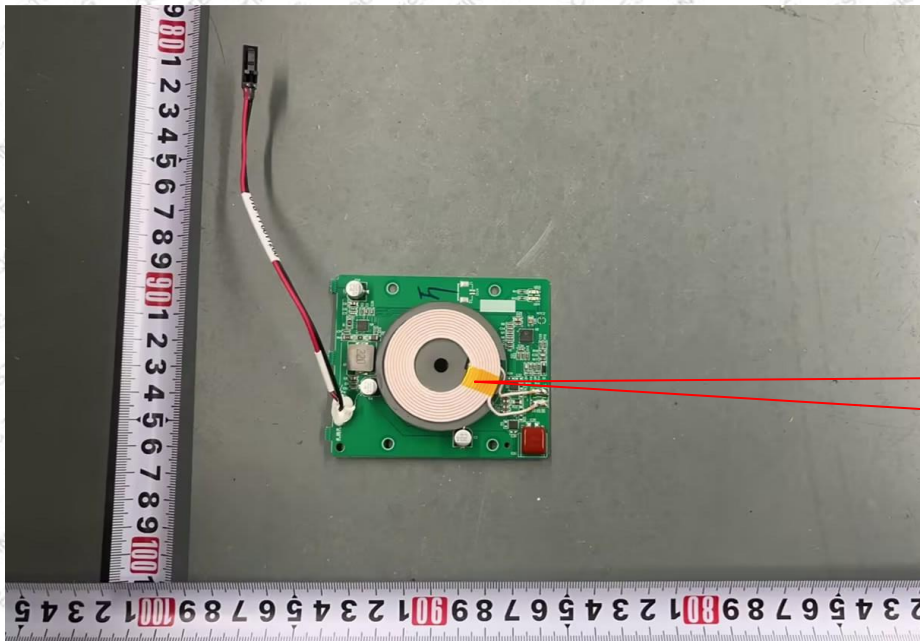

### EUT Constructional Details

(Model: INFINITY 1300 PRO)

BT/2.4G Wi-Fi  
Antenna

Wireless  
charger coil

(Model: INFINITY 1200)

BT/2.4G WIFI  
Antenna

-----End-----