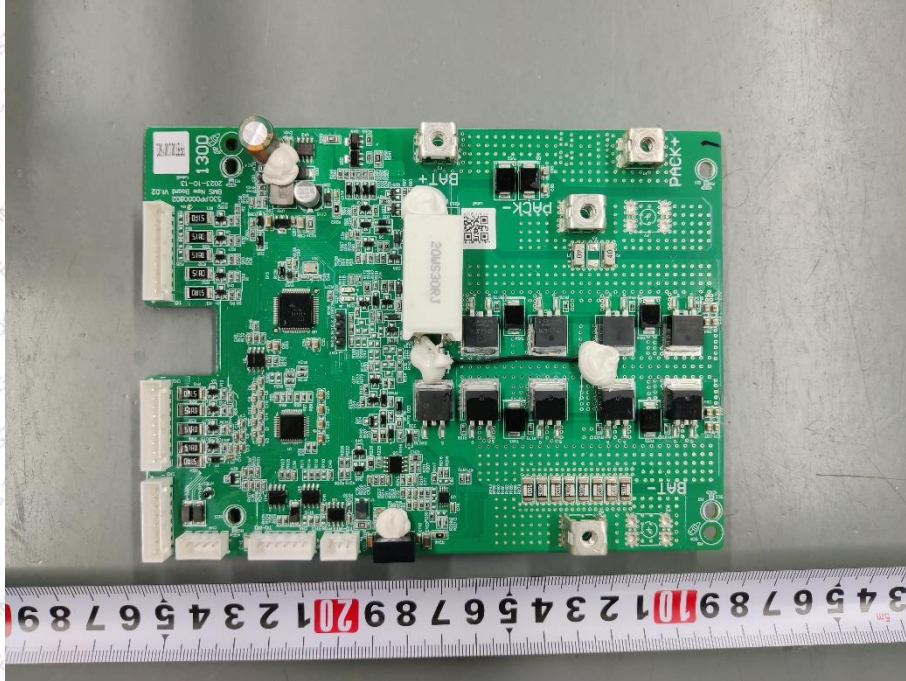

Product Name: Portable Power Station

Model No.: INFINITY 1300 PRO, INFINITY 1200

### EUT Constructional Details

(Model: INFINITY 1300 PRO)

BT/2.4G Wi-Fi  
Antenna

Wireless  
charger coil

(Model: INFINITY 1200)

BT/2.4G WIFI  
Antenna

-----End-----