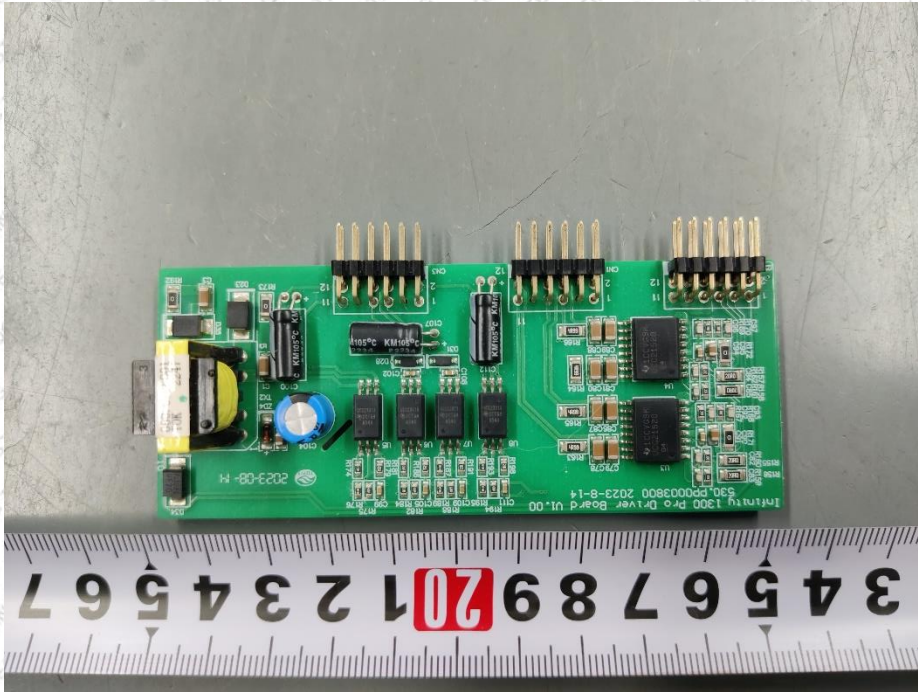

Product Name: Portable Power Station

Model No.: INFINITY 1300 PRO, INFINITY 1200

### EUT Constructional Details

(Model: INFINITY 1300 PRO)

BT/2.4G Wi-Fi  
Antenna

Wireless  
charger coil

(Model: INFINITY 1200)

BT/2.4G WIFI  
Antenna

-----End-----