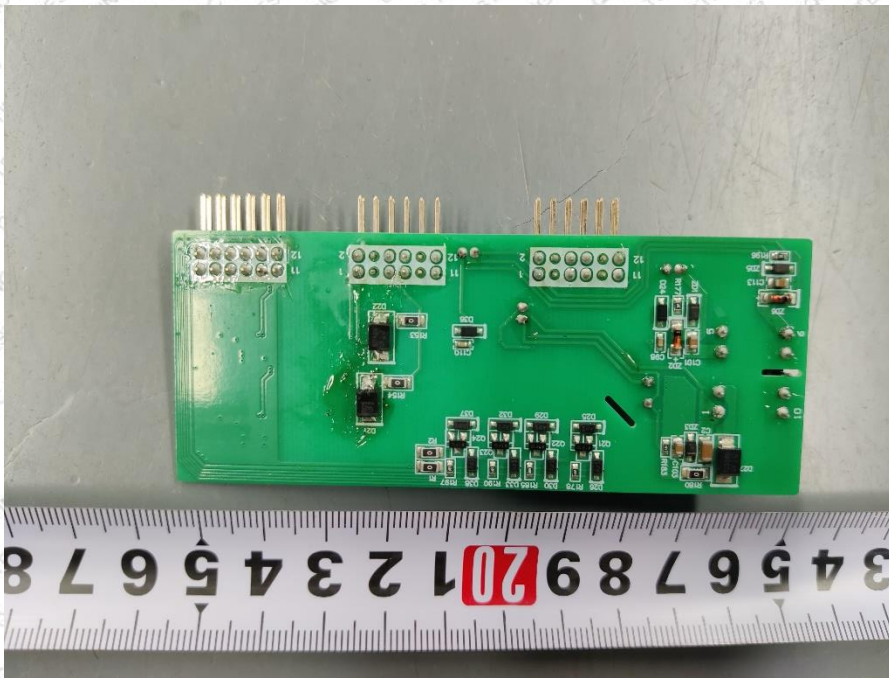

### EUT Constructional Details

(Model: INFINITY 1300 PRO)

BT/2.4G Wi-Fi  
Antenna

Wireless  
charger coil

(Model: INFINITY 1200)

BT/2.4G WIFI  
Antenna

-----End-----