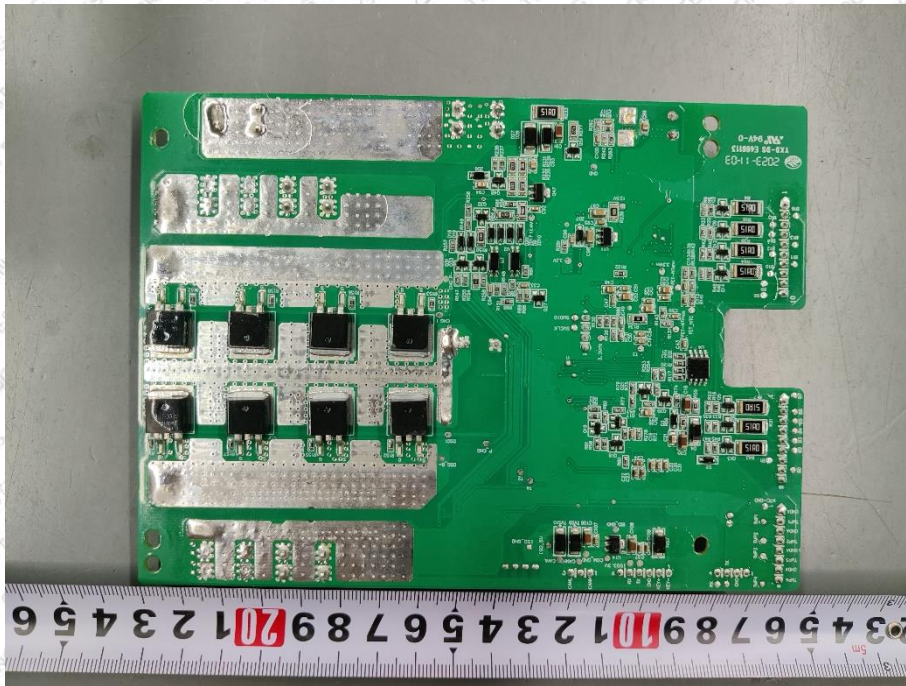

### EUT Constructional Details

(Model: INFINITY 1300 PRO)

BT/2.4G Wi-Fi  
Antenna

Wireless  
charger coil

(Model: INFINITY 1200)

BT/2.4G WIFI  
Antenna

-----End-----