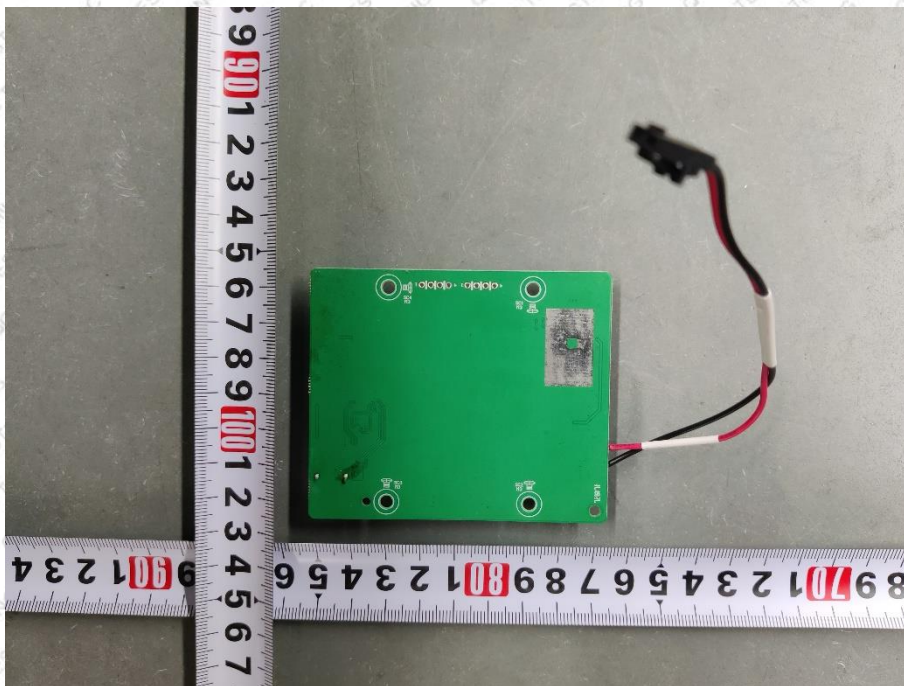

### EUT Constructional Details

(Model: INFINITY 1300 PRO)

BT/2.4G Wi-Fi  
Antenna

Wireless  
charger coil

(Model: INFINITY 1200)

BT/2.4G WIFI  
Antenna

-----End-----