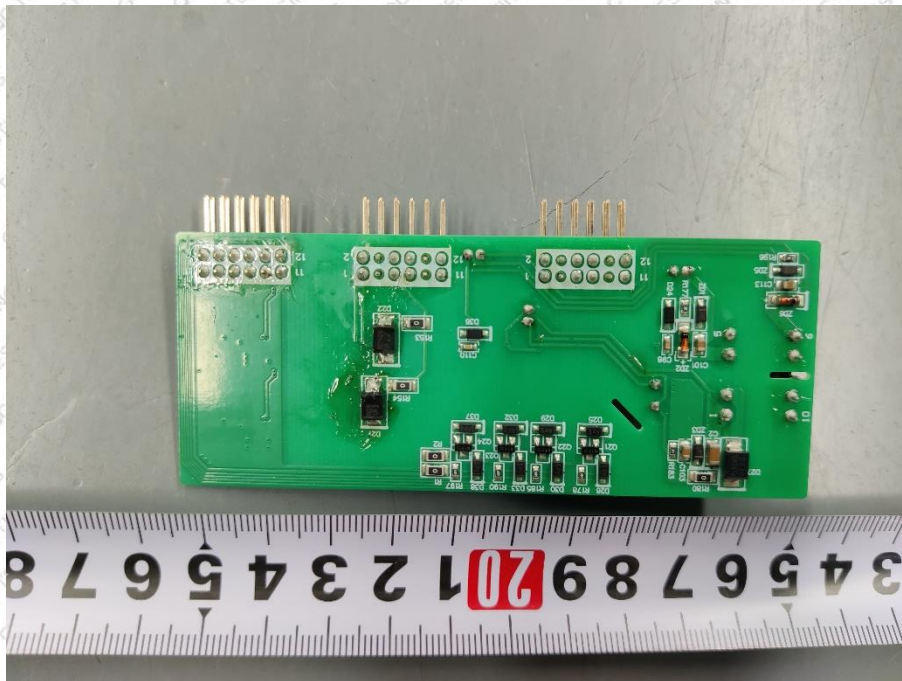

### EUT Constructional Details

(Model: INFINITY 1300 PRO)

BT/2.4G Wi-Fi  
Antenna

Wireless  
charger coil

(Model: INFINITY 1200)

BT/2.4G WIFI  
Antenna

-----End-----