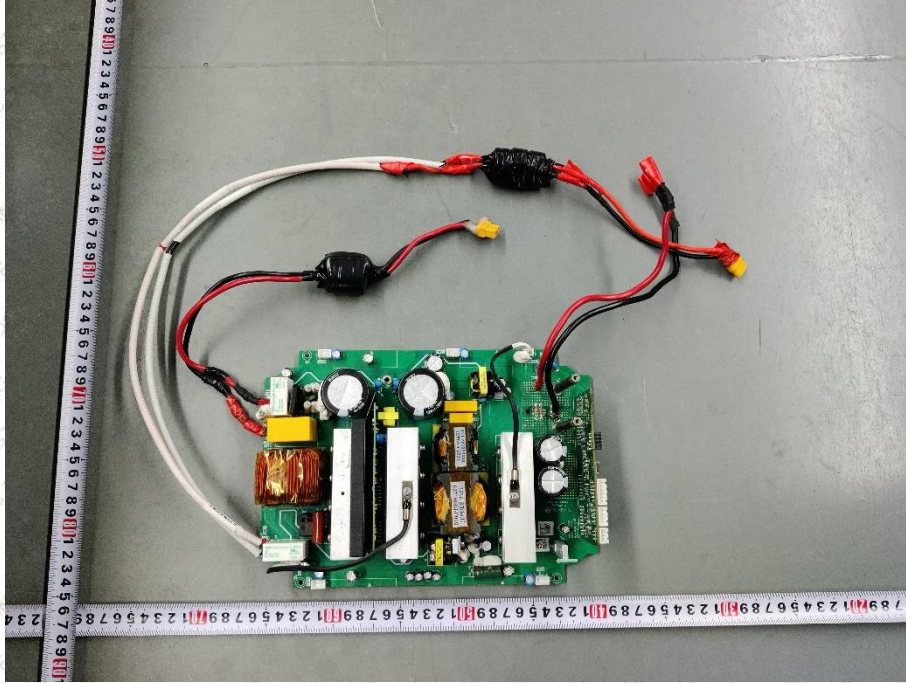

Product Name: Portable Power Station

Model No.: INFINITY 1300 PRO, INFINITY 1200

### EUT Constructional Details

(Model: INFINITY 1300 PRO)

BT/2.4G Wi-Fi  
Antenna

Wireless  
charger coil

(Model: INFINITY 1200)

BT/2.4G WIFI  
Antenna

-----End-----