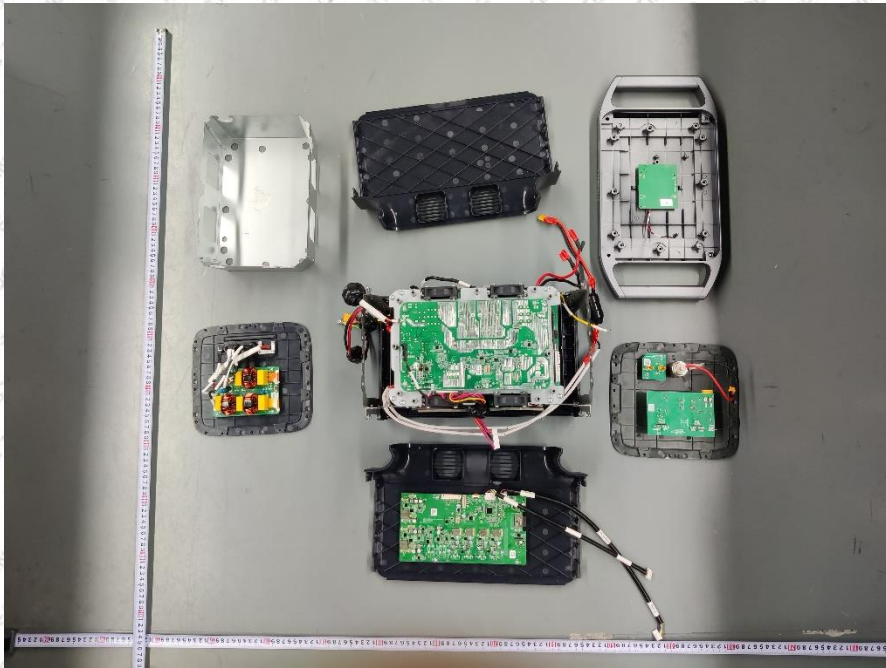

### EUT Constructional Details

(Model: INFINITY 1300 PRO)

BT/2.4G Wi-Fi  
Antenna

Wireless  
charger coil

(Model: INFINITY 1200)

BT/2.4G WIFI  
Antenna

-----End-----