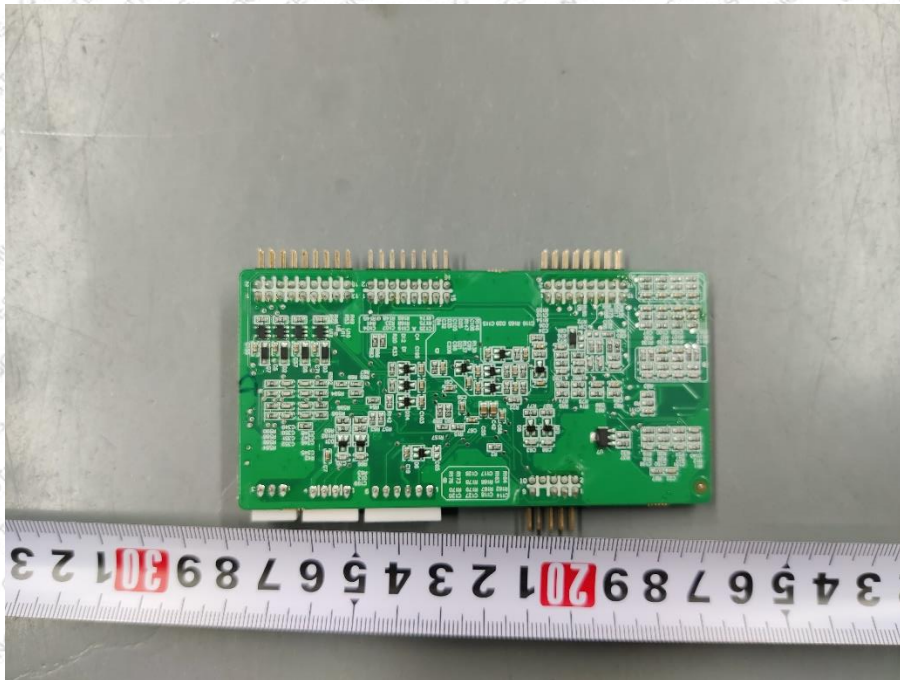

### EUT Constructional Details

(Model: INFINITY 1300 PRO)

BT/2.4G Wi-Fi  
Antenna

Wireless  
charger coil

(Model: INFINITY 1200)

BT/2.4G WIFI  
Antenna

-----End-----