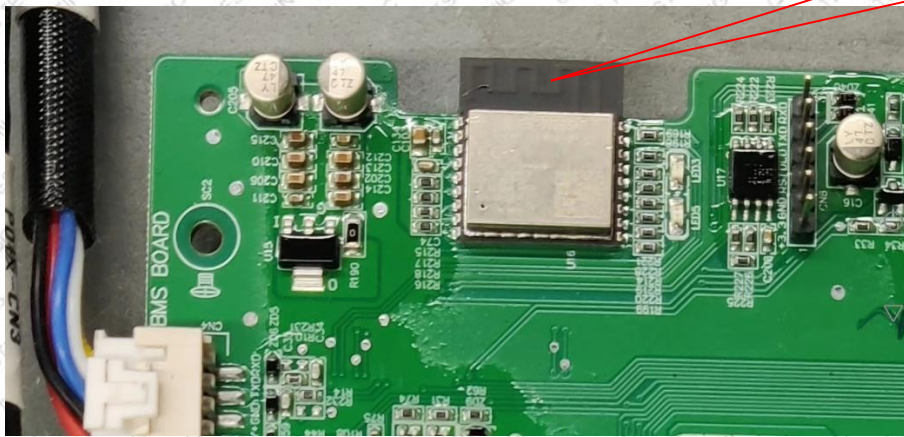

### EUT Constructional Details

(Model: INFINITY 1300 PRO)

BT/2.4G Wi-Fi  
Antenna

Wireless  
charger coil

(Model: INFINITY 1200)

BT/2.4G WIFI  
Antenna

-----End-----