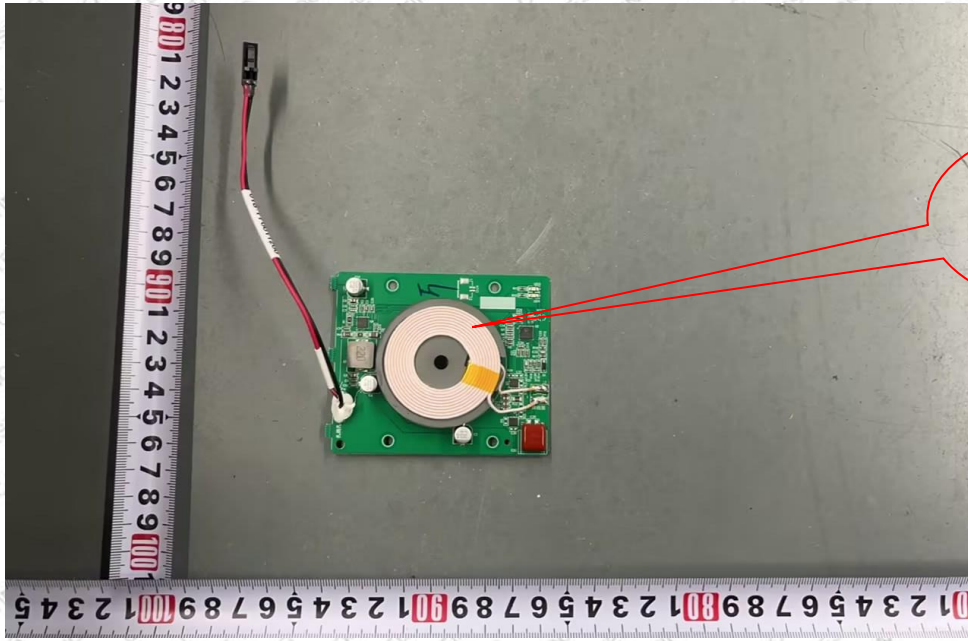

### EUT Constructional Details

(Model: INFINITY 1300 PRO)

BT/2.4G Wi-Fi  
Antenna

Wireless  
charger coil

(Model: INFINITY 1200)

BT/2.4G WIFI  
Antenna

-----End-----