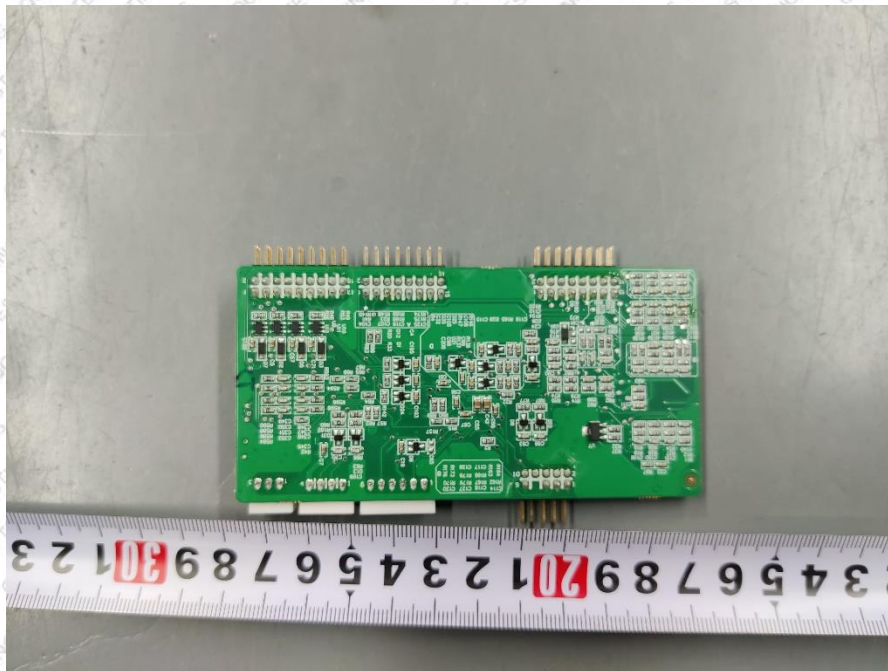

### EUT Constructional Details

(Model: INFINITY 1300 PRO)

BT/2.4G Wi-Fi  
Antenna

Wireless  
charger coil

(Model: INFINITY 1200)

BT/2.4G WIFI  
Antenna

-----End-----