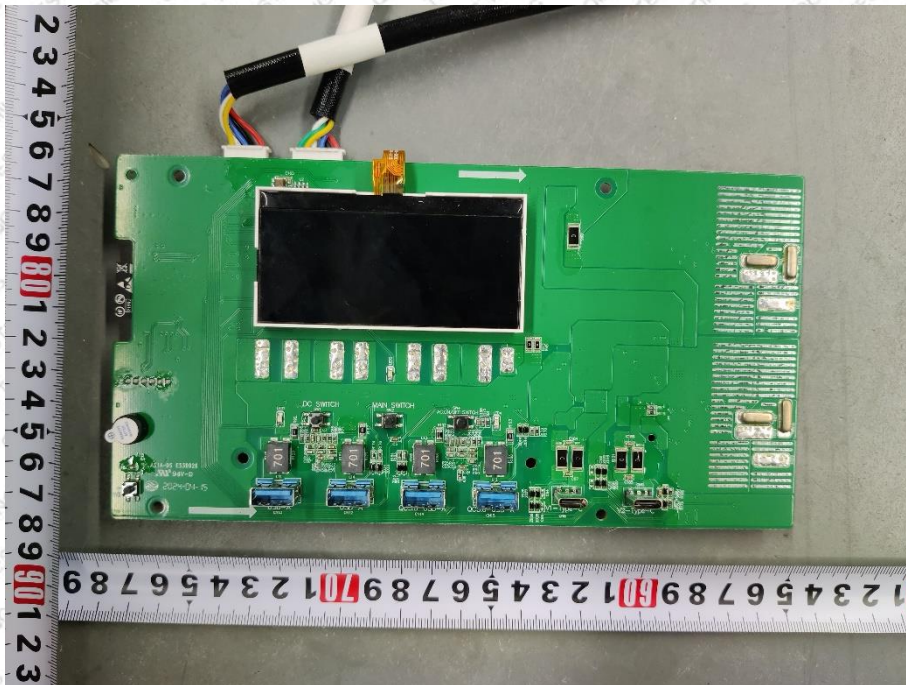

### EUT Constructional Details

(Model: INFINITY 1300 PRO)

BT/2.4G Wi-Fi  
Antenna

Wireless  
charger coil

(Model: INFINITY 1200)

BT/2.4G WIFI  
Antenna

-----End-----