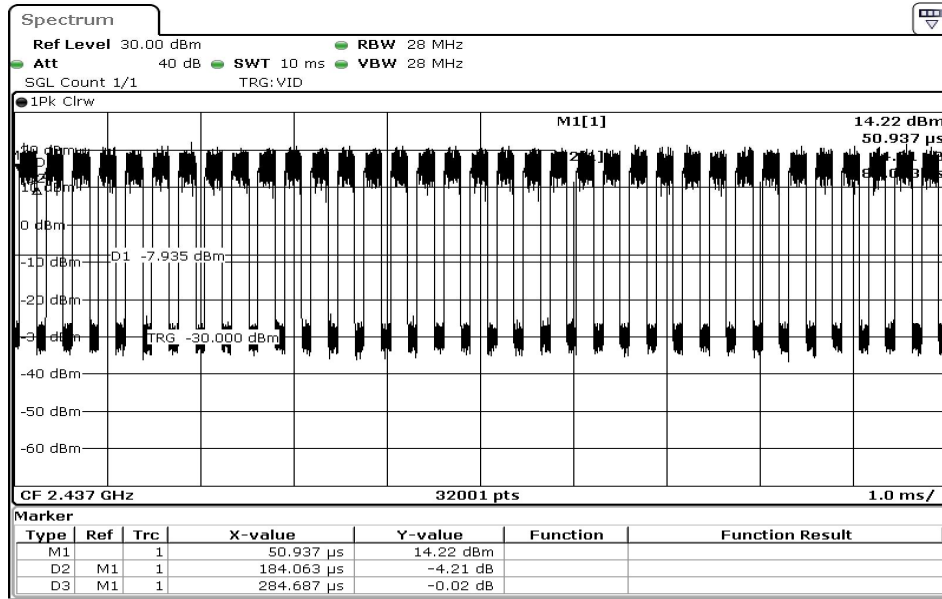

Date: 22.SEP.2023 14:53:26

19	Duty Cycle
----	------------

Date: 22.SEP.2023 14:53:48

20	Duty Cycle
----	------------

Test Band				WLAN_2.4GHz			
Antenna				Ant 0			
Test Parameters for Channel Bandwidths							
Test Item	No.	Mode	Channel	Bandwidth	RU Tone	RB index	Verdict
	1	802.11 b	2412	20 MHz	-	-	Pass
	2	802.11 b	2437	20 MHz	-	-	Pass
	3	802.11 b	2462	20 MHz	-	-	Pass
	4	802.11 g	2412	20 MHz	-	-	Pass
99% Occupied Bandwidth	5	802.11 g	2437	20 MHz	-	-	Pass
	6	802.11 g	2462	20 MHz	-	-	Pass
	7	802.11 n20	2412	20 MHz	-	-	Pass
	8	802.11 n20	2437	20 MHz	-	-	Pass
	9	802.11 n20	2462	20 MHz	-	-	Pass