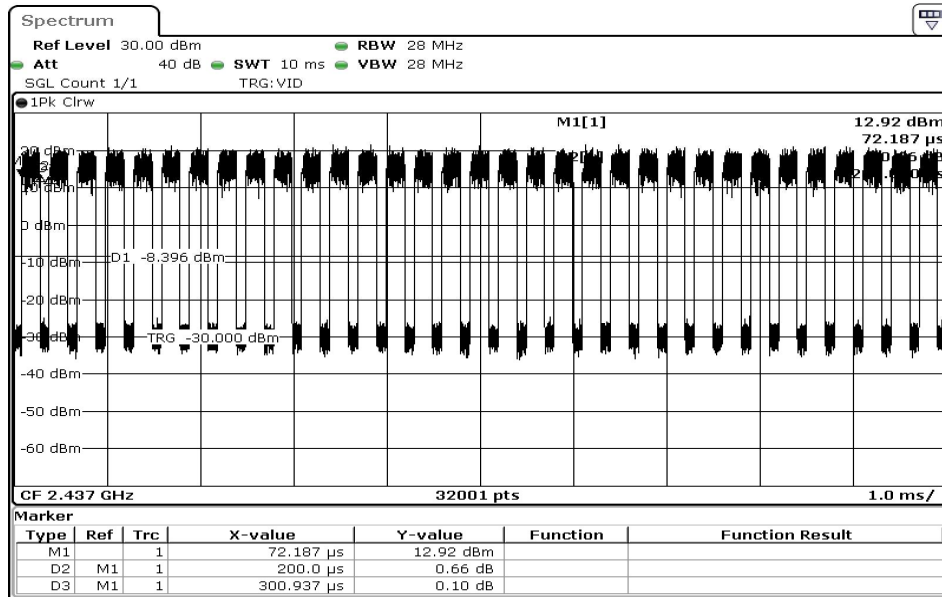

Date: 22.SEP.2023 14:53:04

18 Duty Cycle