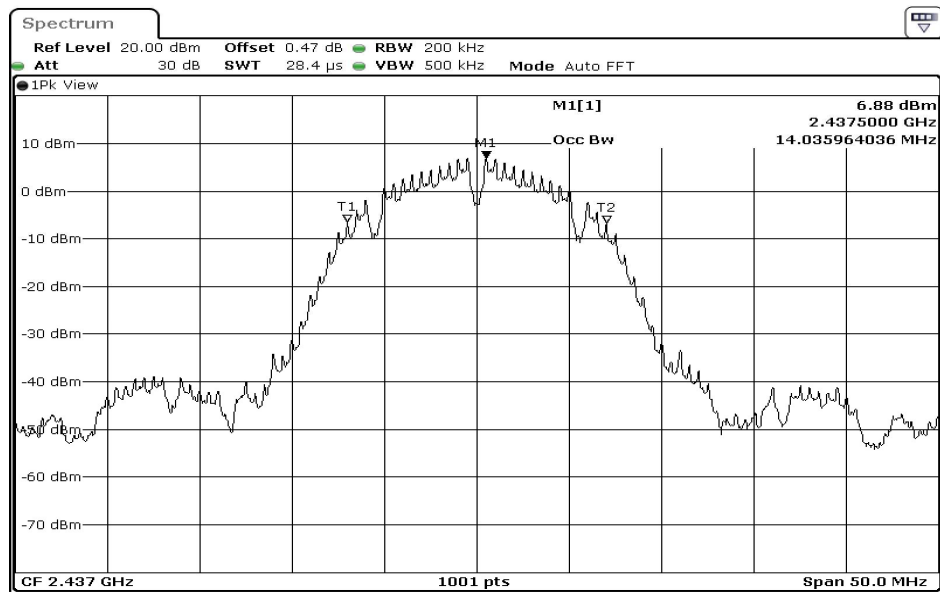

Date: 22.SEP.2023 14:53:26

19	Duty Cycle
----	------------

Date: 22.SEP.2023 14:53:48

20	Duty Cycle
----	------------

Test Band				WLAN_2.4GHz			
Antenna				Ant 0			
Test Parameters for Channel Bandwidths							
Test Item	No.	Mode	Channel	Bandwidth	RU Tone	RB index	Verdict
	1	802.11 b	2412	20 MHz	-	-	Pass
	2	802.11 b	2437	20 MHz	-	-	Pass
	3	802.11 b	2462	20 MHz	-	-	Pass
	4	802.11 g	2412	20 MHz	-	-	Pass
99% Occupied Bandwidth	5	802.11 g	2437	20 MHz	-	-	Pass
	6	802.11 g	2462	20 MHz	-	-	Pass
	7	802.11 n20	2412	20 MHz	-	-	Pass
	8	802.11 n20	2437	20 MHz	-	-	Pass
	9	802.11 n20	2462	20 MHz	-	-	Pass

Date: 18.AUG.2023 13:55:14

1	99% Occupied Bandwidth
---	------------------------

Date: 18.AUG.2023 13:57:41

2	99% Occupied Bandwidth
---	------------------------

3	99% Occupied Bandwidth
---	------------------------