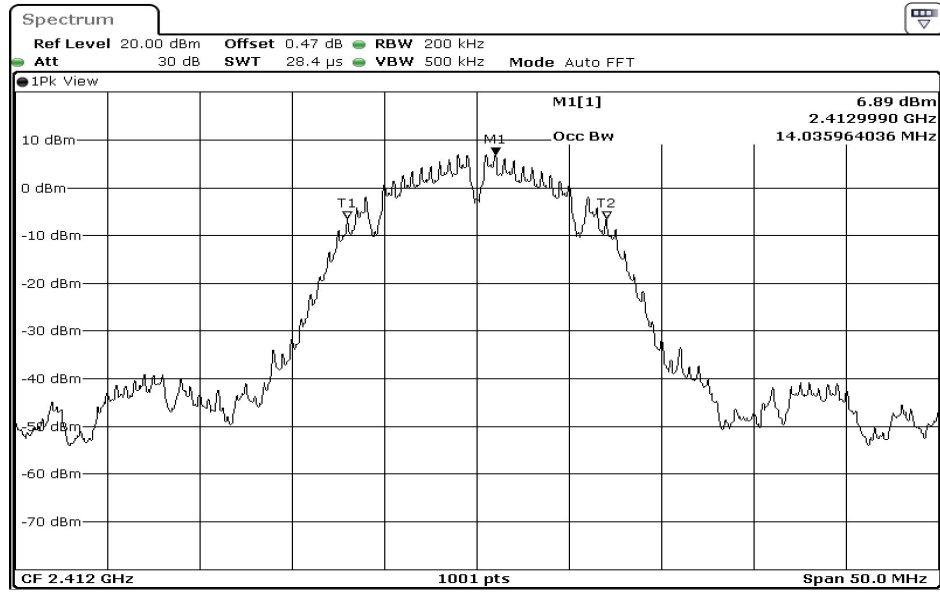

Date: 22.SEP.2023 14:53:26

19	Duty Cycle
----	------------

Date: 22.SEP.2023 14:53:48

20	Duty Cycle
----	------------

Test Band				WLAN_2.4GHz			
Antenna				Ant 0			
Test Parameters for Channel Bandwidths							
Test Item	No.	Mode	Channel	Bandwidth	RU Tone	RB index	Verdict
	1	802.11 b	2412	20 MHz	-	-	Pass
	2	802.11 b	2437	20 MHz	-	-	Pass
	3	802.11 b	2462	20 MHz	-	-	Pass
	4	802.11 g	2412	20 MHz	-	-	Pass
99% Occupied Bandwidth	5	802.11 g	2437	20 MHz	-	-	Pass
	6	802.11 g	2462	20 MHz	-	-	Pass
	7	802.11 n20	2412	20 MHz	-	-	Pass
	8	802.11 n20	2437	20 MHz	-	-	Pass
	9	802.11 n20	2462	20 MHz	-	-	Pass

Date: 18.AUG.2023 13:55:14

1	99% Occupied Bandwidth
---	------------------------

Date: 18.AUG.2023 13:57:41

2	99% Occupied Bandwidth
---	------------------------

3	99% Occupied Bandwidth
---	------------------------