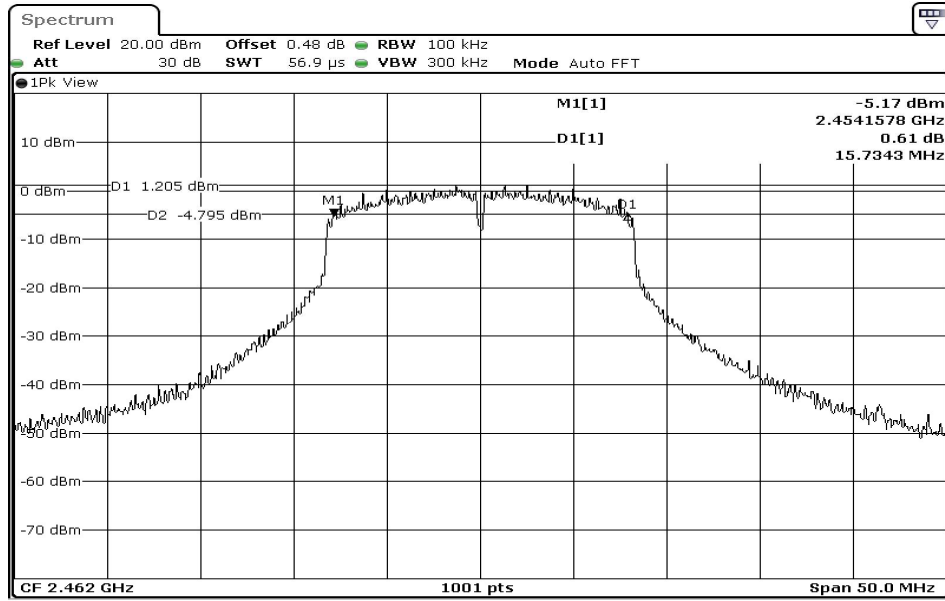

Date: 13.SEP.2023 10:45:57

1	6dB Bandwidth
---	---------------

Date: 13.SEP.2023 10:46:26

2	6dB Bandwidth
---	---------------

Date: 13.SEP.2023 10:47:06

3	6dB Bandwidth
---	---------------

Date: 13.SEP.2023 10:48:00

4	6dB Bandwidth
---	---------------

Date: 13.SEP.2023 10:48:24

5	6dB Bandwidth
---	---------------

Date: 13.SEP.2023 10:48:45

6	6dB Bandwidth
---	---------------