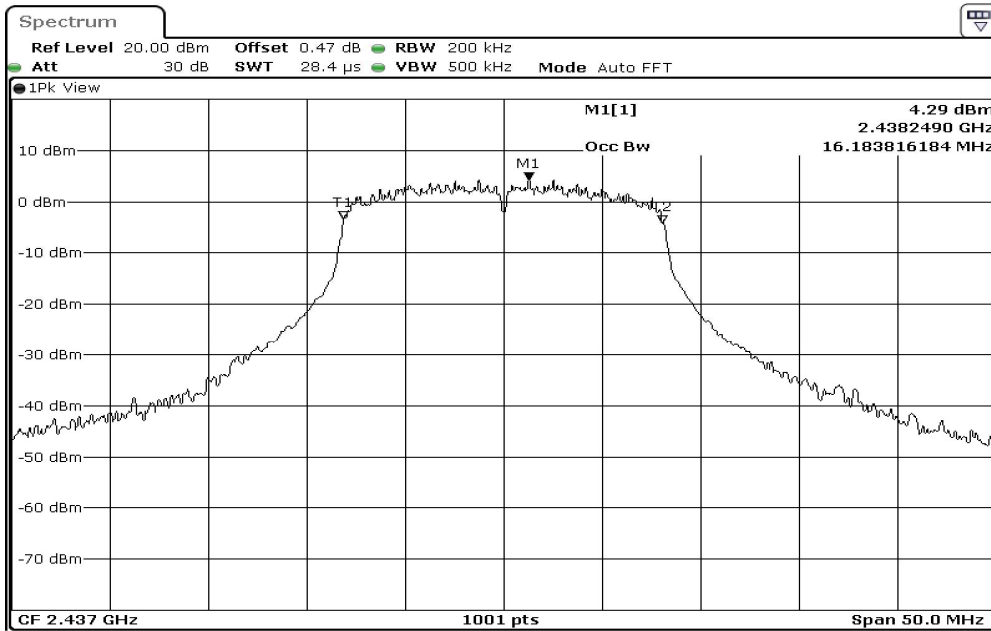

Date: 18.AUG.2023 13:55:14

1	99% Occupied Bandwidth
---	------------------------

Date: 18.AUG.2023 13:57:41

2	99% Occupied Bandwidth
---	------------------------

3	99% Occupied Bandwidth
---	------------------------

Date: 18.AUG.2023 14:02:05

4	99% Occupied Bandwidth
---	------------------------

Date: 18.AUG.2023 14:04:01

5	99% Occupied Bandwidth
---	------------------------

Date: 18.AUG.2023 14:06:00

6	99% Occupied Bandwidth
---	------------------------