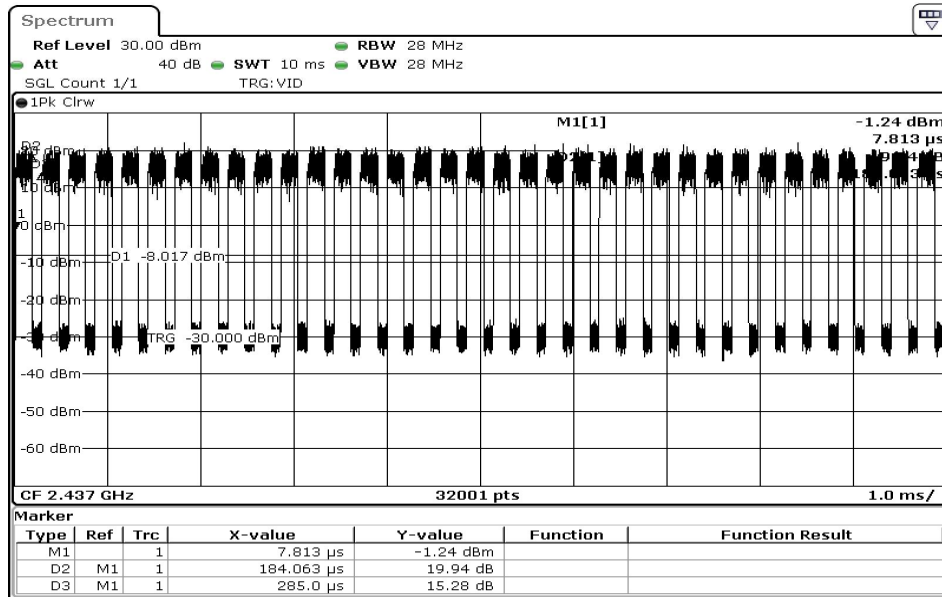

Date: 22.SEP.2023 14:53:26

19	Duty Cycle
----	------------

Date: 22.SEP.2023 14:53:48

20	Duty Cycle
----	------------

Test Band				WLAN_2.4GHz			
Antenna				Ant 0			
Test Parameters for Channel Bandwidths							
Test Item	No.	Mode	Channel	Bandwidth	RU Tone	RB index	Verdict
	1	802.11 b	2412	20 MHz	-	-	Pass
	2	802.11 b	2437	20 MHz	-	-	Pass
	3	802.11 b	2462	20 MHz	-	-	Pass
	4	802.11 g	2412	20 MHz	-	-	Pass
99% Occupied Bandwidth	5	802.11 g	2437	20 MHz	-	-	Pass
	6	802.11 g	2462	20 MHz	-	-	Pass
	7	802.11 n20	2412	20 MHz	-	-	Pass
	8	802.11 n20	2437	20 MHz	-	-	Pass
	9	802.11 n20	2462	20 MHz	-	-	Pass