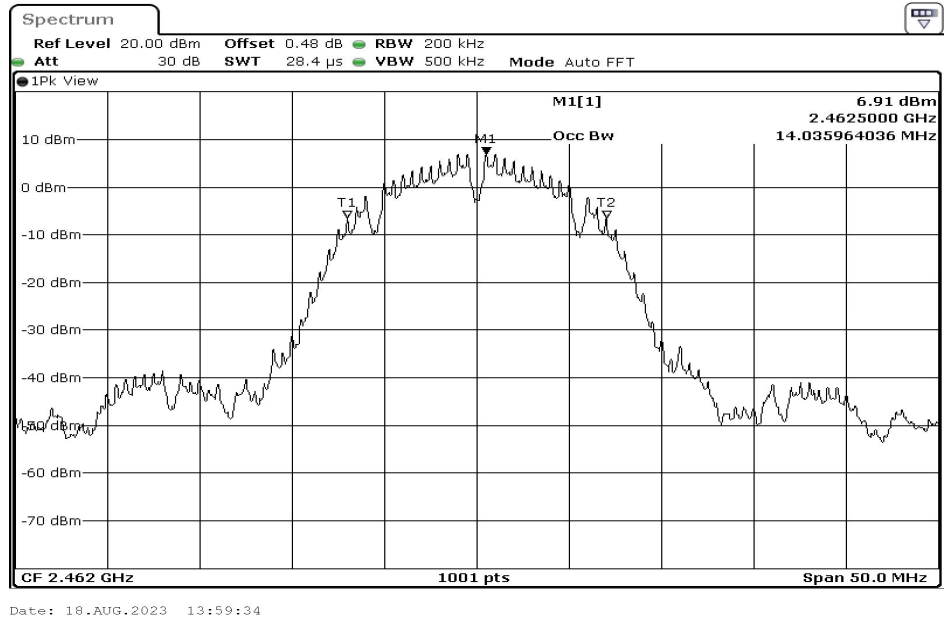

Date: 22.SEP.2023 14:53:26

19	Duty Cycle
----	------------

Date: 22.SEP.2023 14:53:48

20	Duty Cycle
----	------------

Test Band				WLAN_2.4GHz			
Antenna				Ant 0			
Test Parameters for Channel Bandwidths							
Test Item	No.	Mode	Channel	Bandwidth	RU Tone	RB index	Verdict
	1	802.11 b	2412	20 MHz	-	-	Pass
	2	802.11 b	2437	20 MHz	-	-	Pass
	3	802.11 b	2462	20 MHz	-	-	Pass
	4	802.11 g	2412	20 MHz	-	-	Pass
99% Occupied Bandwidth	5	802.11 g	2437	20 MHz	-	-	Pass
	6	802.11 g	2462	20 MHz	-	-	Pass
	7	802.11 n20	2412	20 MHz	-	-	Pass
	8	802.11 n20	2437	20 MHz	-	-	Pass
	9	802.11 n20	2462	20 MHz	-	-	Pass

Date: 18.AUG.2023 13:55:14

1	99% Occupied Bandwidth
---	------------------------

Date: 18.AUG.2023 13:57:41

2	99% Occupied Bandwidth
---	------------------------

3	99% Occupied Bandwidth
---	------------------------