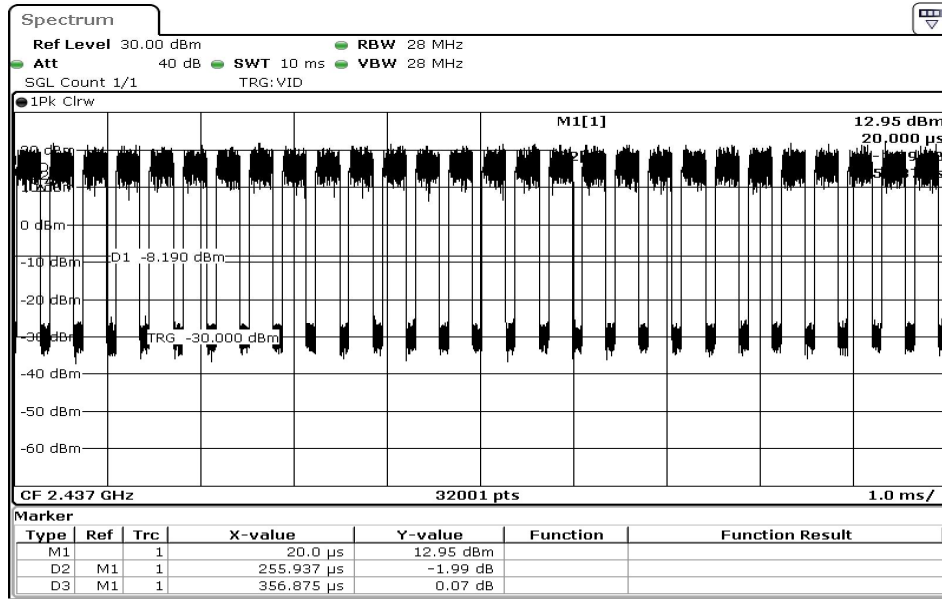

Date: 22.SEP.2023 14:52:44

17 Duty Cycle