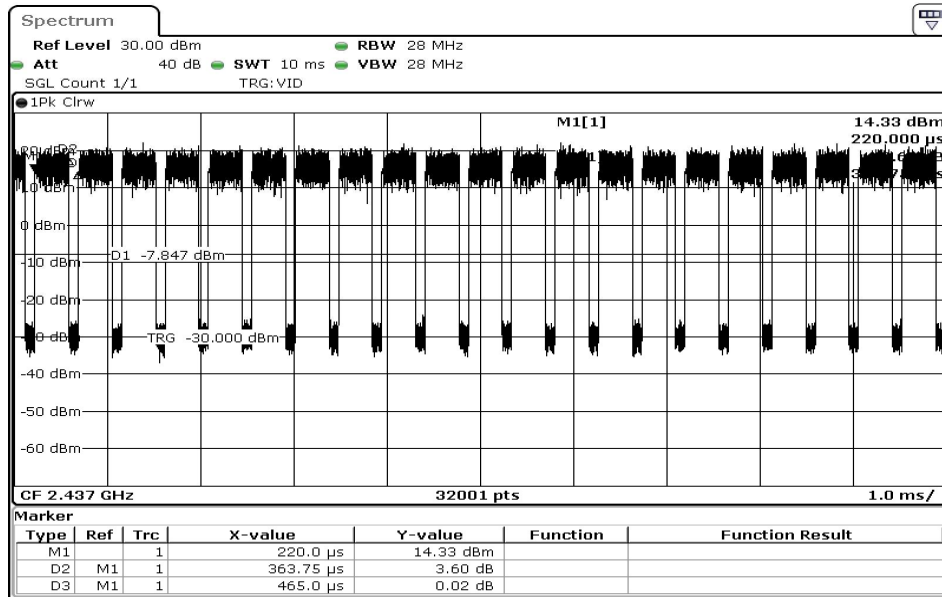

Date: 22.SEP.2023 14:52:22

16 Duty Cycle