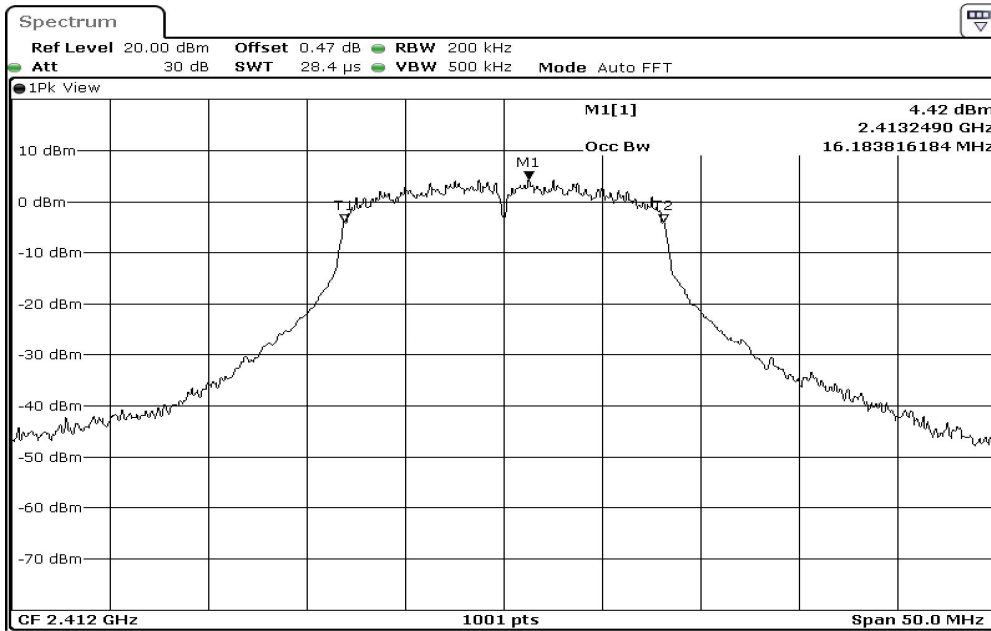

Date: 18.AUG.2023 13:55:14

1	99% Occupied Bandwidth
---	------------------------

Date: 18.AUG.2023 13:57:41

2	99% Occupied Bandwidth
---	------------------------

3	99% Occupied Bandwidth
---	------------------------

Date: 18.AUG.2023 14:02:05

4	99% Occupied Bandwidth
---	------------------------

Date: 18.AUG.2023 14:04:01

5	99% Occupied Bandwidth
---	------------------------

Date: 18.AUG.2023 14:06:00

6	99% Occupied Bandwidth
---	------------------------