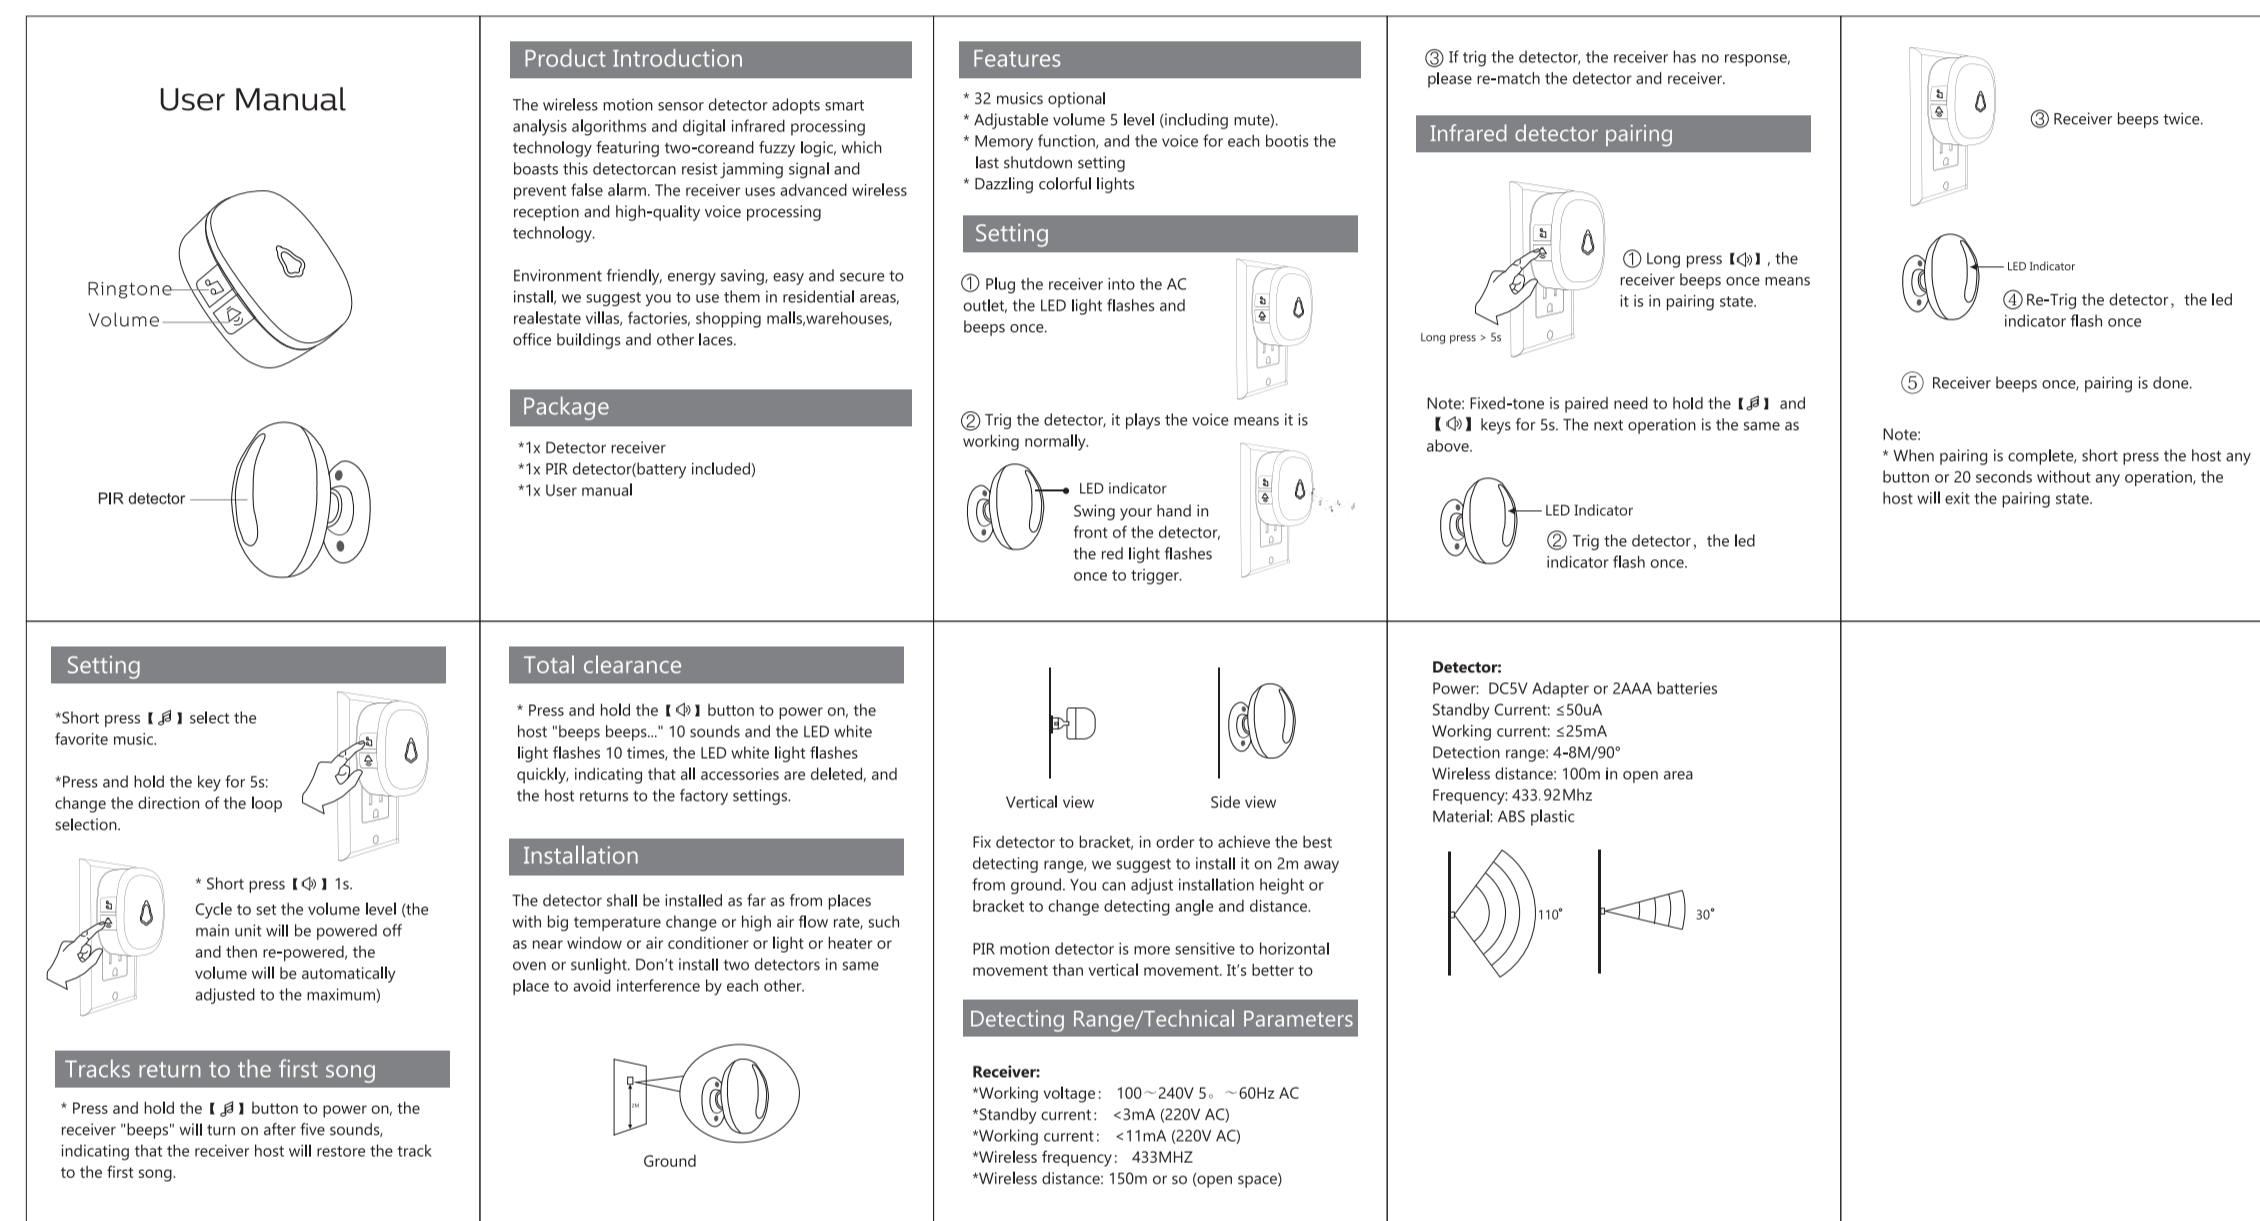

版本号: _____

存档编码: _____

正面

背面

展开尺寸: 300*160mm

单页尺寸: 60x80mm

材质: 120G双铜

颜色: 单色

折成风琴折页样

品牌	RISWOND	彩盒物料编码		绘制日期	2020-8-7			文件要求
图纸名称	DW520+P827 说明书	内卡物料编码		公差说明	长	宽	高	打样 ☐ 做货 ☐
尺寸	60x80mm	适用产品			0-2mm	0-2mm	0-2mm	
材质	120G双铜	印刷要求		部门审核	需求部门签字		总经理签字	
		类型						
		软件版本	AI					
		比列	原文档 1:1 做					
		绘制人	杨文英