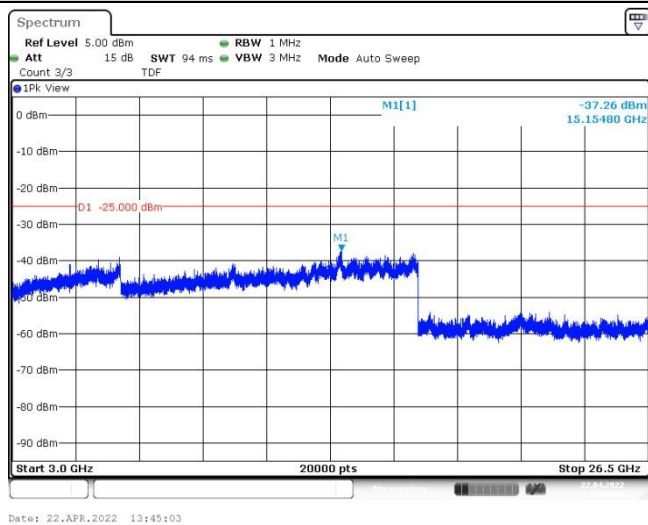

Band41-15MHz-QPSK-40315-75RB#0-Range3:3000~26500MHz

Band41-15MHz-QPSK-40620-75RB#0-Range1:30~1000MHz