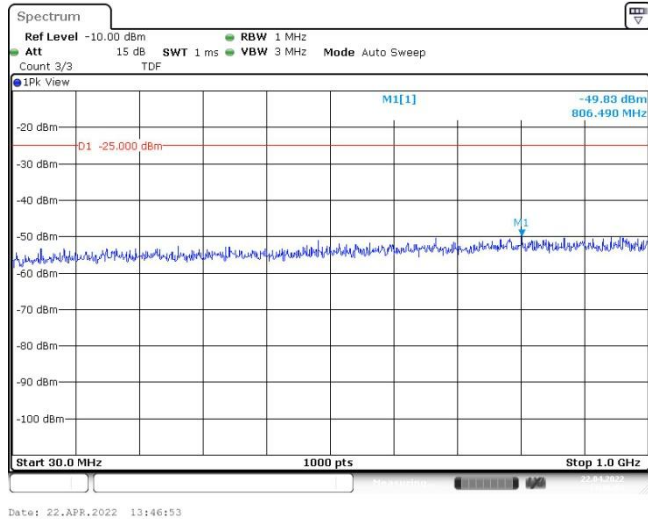

Band41-15MHz-QPSK-41165-75RB#0-Range2:1000~3000MHz

Band41-15MHz-QPSK-41165-75RB#0-Range3:3000~26500MHz

Band41-15MHz-16QAM-40315-75RB#0-Range1:30~1000MHz