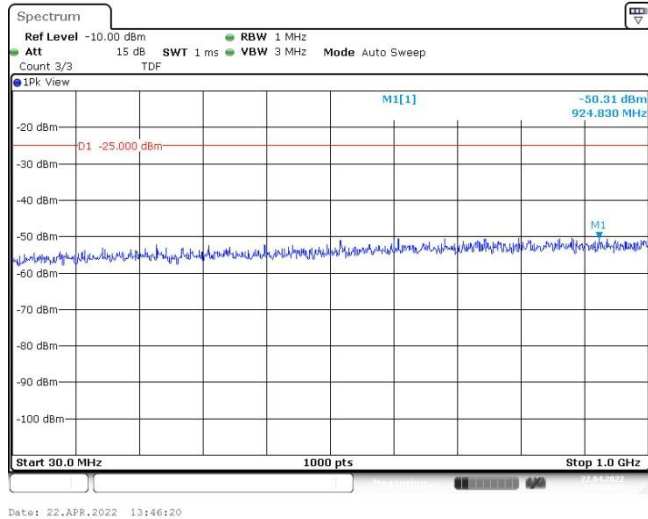

Band41-15MHz-16QAM-40315-75RB#0-Range1:30~1000MHz

Band41-15MHz-16QAM-40315-75RB#0-Range2:1000~3000MHz

Band41-15MHz-16QAM-40315-75RB#0-Range3:3000~26500MHz

Band41-15MHz-16QAM-40620-75RB#0-Range1:30~1000MHz