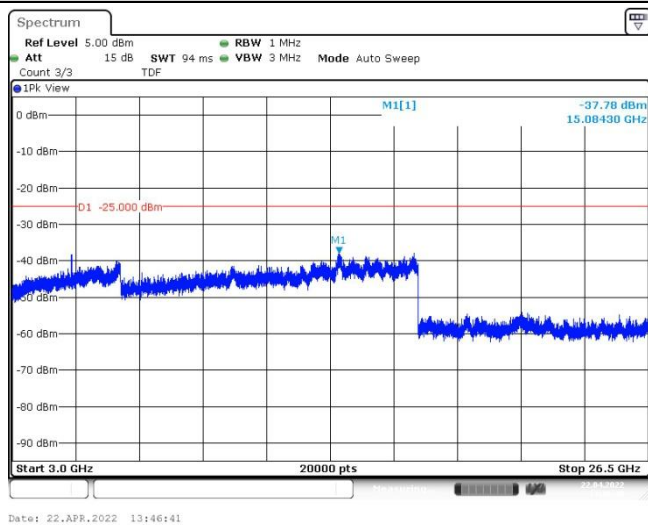

Band41-15MHz-16QAM-40620-75RB#0-Range3:3000~26500MHz

Band41-15MHz-16QAM-41165-75RB#0-Range1:30~1000MHz