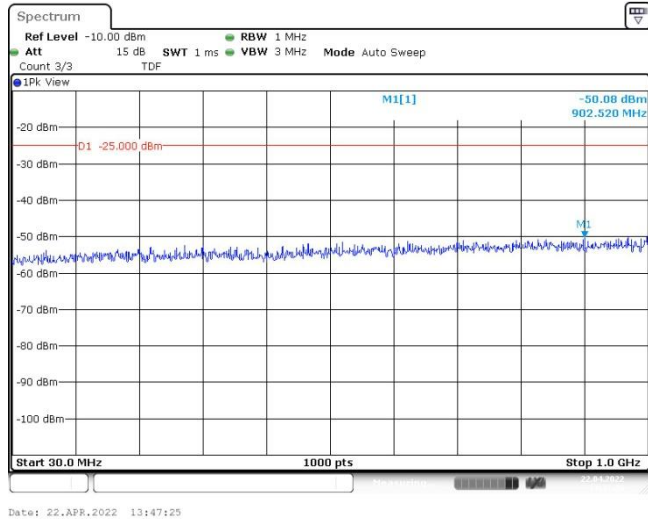

Band41-15MHz-16QAM-41165-75RB#0-Range2:1000~3000MHz

Band41-15MHz-16QAM-41165-75RB#0-Range3:3000~26500MHz

Band41-20MHz-QPSK-40340-100RB#0-Range1:30~1000MHz