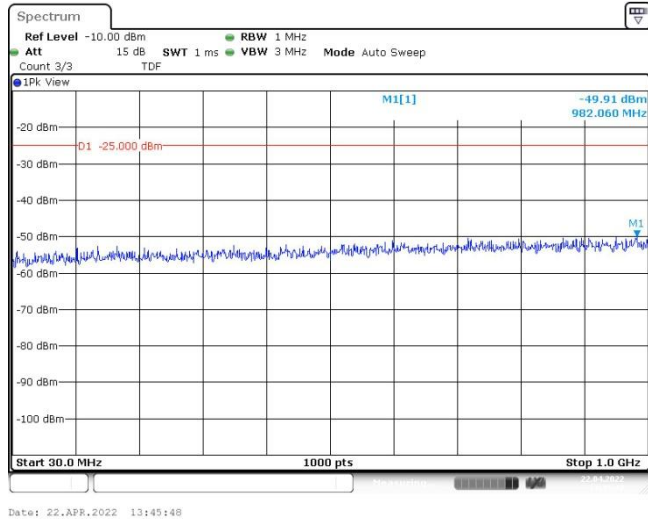

Band41-15MHz-QPSK-40315-75RB#0-Range1:30~1000MHz

Band41-15MHz-QPSK-40315-75RB#0-Range2:1000~3000MHz

Band41-15MHz-QPSK-40315-75RB#0-Range3:3000~26500MHz

Band41-15MHz-QPSK-40620-75RB#0-Range1:30~1000MHz

Band41-15MHz-QPSK-40620-75RB#0-Range2:1000~3000MHz