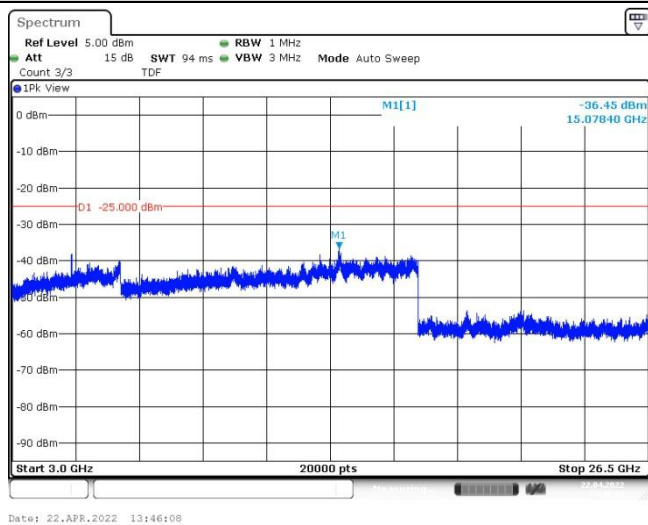

Band41-15MHz-QPSK-40620-75RB#0-Range3:3000~26500MHz

Band41-15MHz-QPSK-41165-75RB#0-Range1:30~1000MHz