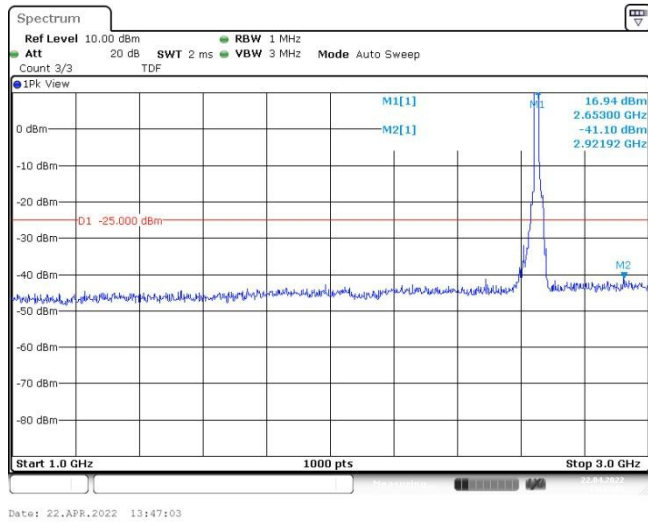

Band41-15MHz-QPSK-41165-75RB#0-Range2:1000~3000MHz