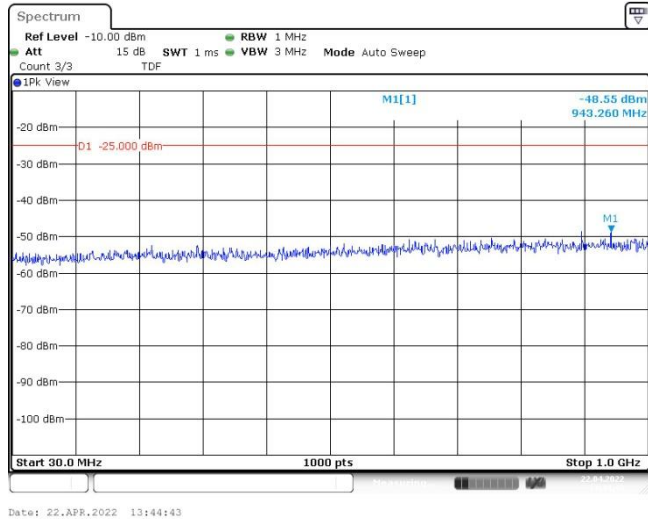

Band41-15MHz-QPSK-40315-75RB#0-Range2:1000~3000MHz

Band41-15MHz-QPSK-40315-75RB#0-Range3:3000~26500MHz

Band41-15MHz-QPSK-40620-75RB#0-Range1:30~1000MHz