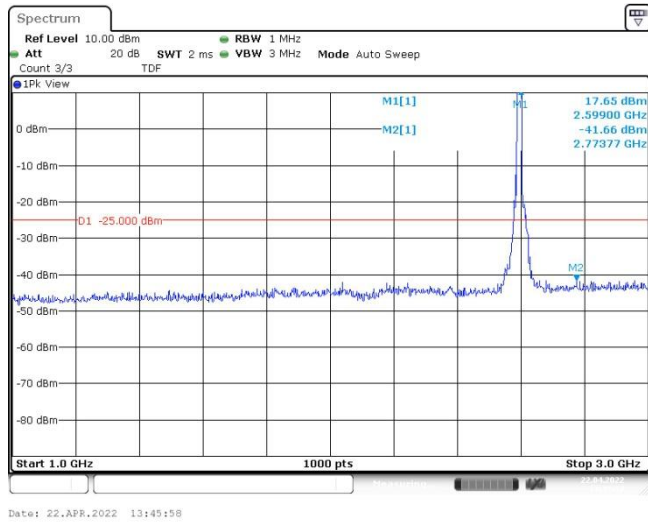

Band41-15MHz-QPSK-40315-75RB#0-Range1:30~1000MHz

Band41-15MHz-QPSK-40315-75RB#0-Range2:1000~3000MHz

Band41-15MHz-QPSK-40315-75RB#0-Range3:3000~26500MHz

Band41-15MHz-QPSK-40620-75RB#0-Range1:30~1000MHz

Band41-15MHz-QPSK-40620-75RB#0-Range2:1000~3000MHz