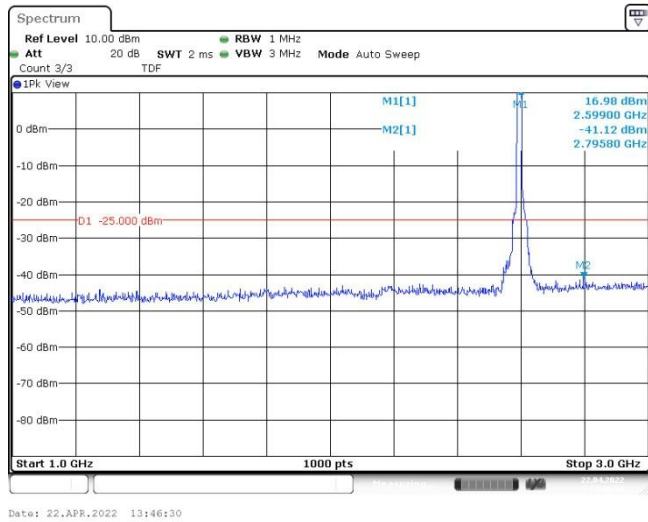

Band41-15MHz-16QAM-40620-75RB#0-Range2:1000~3000MHz