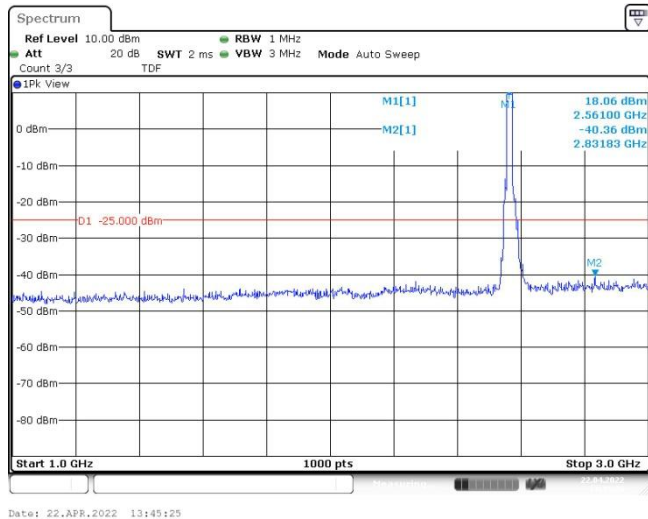

Band41-15MHz-16QAM-40315-75RB#0-Range2:1000~3000MHz