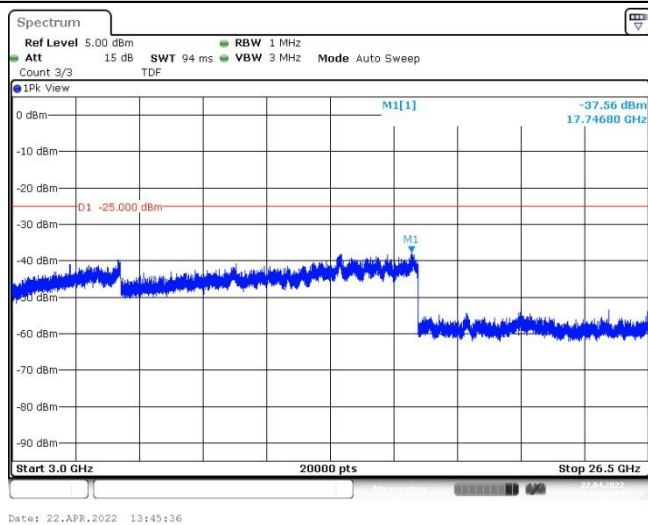

Band41-15MHz-16QAM-40315-75RB#0-Range3:3000~26500MHz