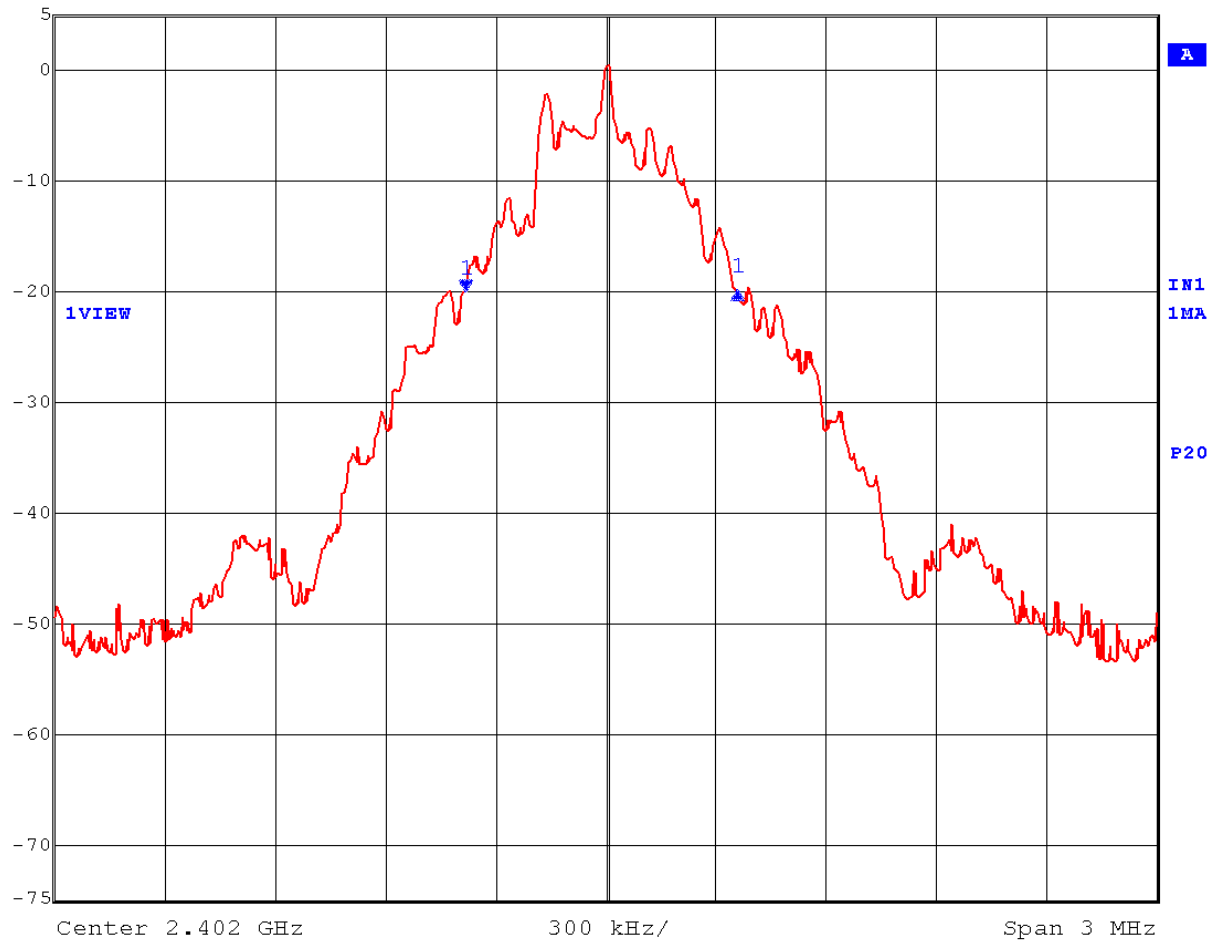

EMC Technologies Report Number: M040734_Cert_Soriel_Calexico2_BT

APPENDIX J3 - 20 dB BANDWIDTH - BLUETOOTH

20dB Bandwidth – Channel 1

Max/Ref Lvl	Delta 1 [T1]	RBW	30 kHz	RF Att	40 dB
5 dBm	0.17 dB	VBW	100 kHz		
5 dBm	739.47895792 kHz	SWT	8.5 ms	Unit	dBm

Date: 9.FEB.2004 11:13:46

20dB Bandwidth – Channel 40

Max/Ref Lvl	Delta 1 [T1]	RBW	30 kHz	RF Att	40 dB
5 dBm	-0.34 dB	VBW	100 kHz		
5 dBm	733.46693387 kHz	SWT	8.5 ms	Unit	dBm

Date: 9.FEB.2004 11:11:52

20dB Bandwidth – Channel 79

Max/Ref Lvl	Delta 1 [T1]	RBW	30 kHz	RF Att	40 dB
5 dBm	0.12 dB	VBW	100 kHz		
5 dBm	745.49098197 kHz	SWT	8.5 ms	Unit	dBm

Date: 9.FEB.2004 11:16:24