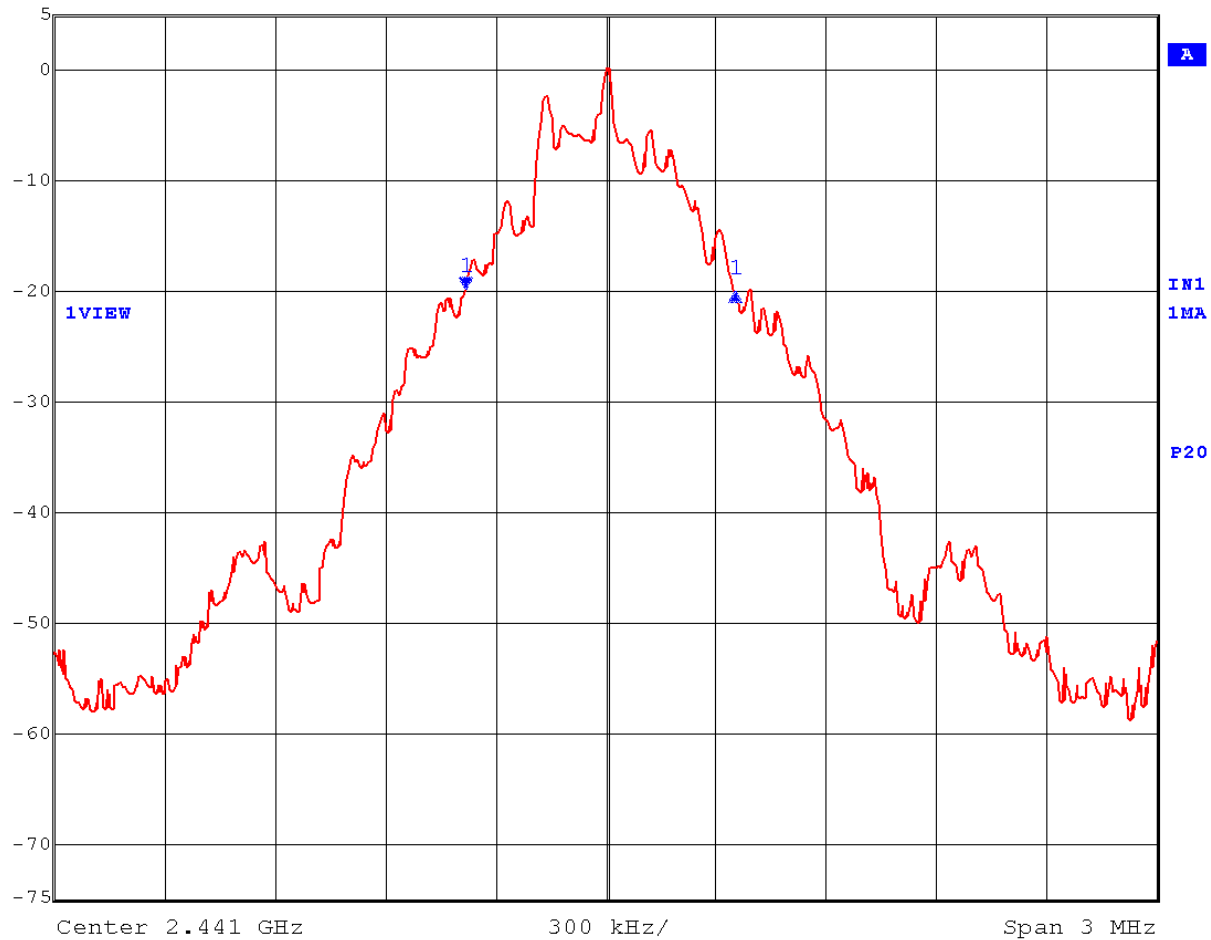

EMC Technologies Report Number: M040734_Cert_Soriel_Calexico2_BT

APPENDIX J3 - 20 dB BANDWIDTH - BLUETOOTH

20dB Bandwidth – Channel 1

Max/Ref Lvl	Delta 1 [T1]	RBW	30 kHz	RF Att	40 dB
5 dBm	0.17 dB	VBW	100 kHz		
5 dBm	739.47895792 kHz	SWT	8.5 ms	Unit	dBm

Date: 9.FEB.2004 11:13:46

20dB Bandwidth – Channel 40

Max/Ref Lvl	Delta 1 [T1]	RBW	30 kHz	RF Att	40 dB
5 dBm	-0.34 dB	VBW	100 kHz		
5 dBm	733.46693387 kHz	SWT	8.5 ms	Unit	dBm

Date: 9.FEB.2004 11:11:52

20dB Bandwidth – Channel 79

Max/Ref Lvl	Delta 1 [T1]	RBW	30 kHz	RF Att	40 dB
5 dBm	0.12 dB	VBW	100 kHz		
5 dBm	745.49098197 kHz	SWT	8.5 ms	Unit	dBm

Date: 9.FEB.2004 11:16:24