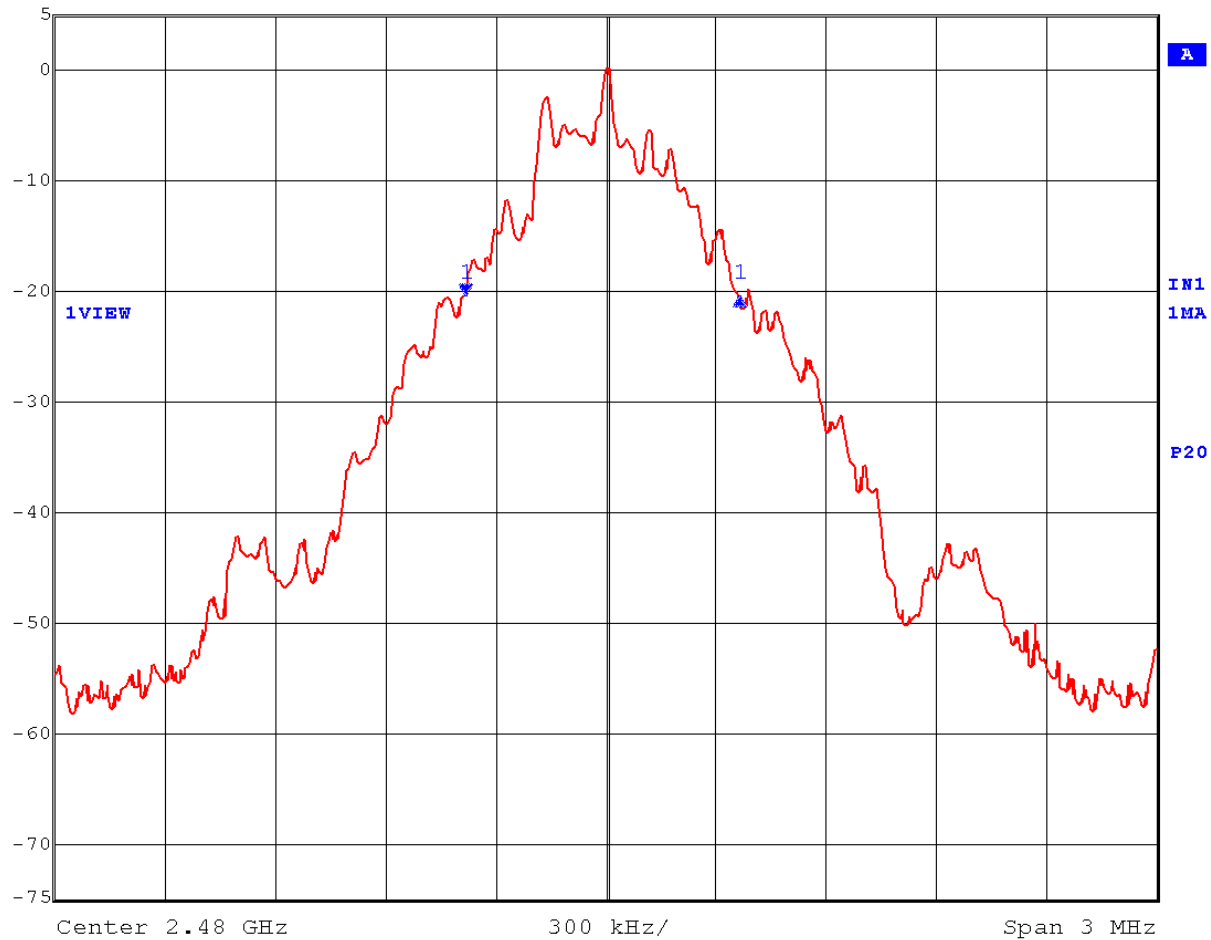

EMC Technologies Report Number: M040734_Cert_Soriel_Calexico2_BT

APPENDIX J3 - 20 dB BANDWIDTH - BLUETOOTH

20dB Bandwidth – Channel 1

Max/Ref Lvl	Delta 1 [T1]	RBW	30 kHz	RF Att	40 dB
5 dBm	0.17 dB	VBW	100 kHz		
5 dBm	739.47895792 kHz	SWT	8.5 ms	Unit	dBm

Date: 9.FEB.2004 11:13:46

20dB Bandwidth – Channel 40

Max/Ref Lvl	Delta 1 [T1]	RBW	30 kHz	RF Att	40 dB
5 dBm	-0.34 dB	VBW	100 kHz		
5 dBm	733.46693387 kHz	SWT	8.5 ms	Unit	dBm

Date: 9.FEB.2004 11:11:52

20dB Bandwidth – Channel 79

Max/Ref Lvl	Delta 1 [T1]	RBW	30 kHz	RF Att	40 dB
5 dBm	0.12 dB	VBW	100 kHz		
5 dBm	745.49098197 kHz	SWT	8.5 ms	Unit	dBm

Date: 9.FEB.2004 11:16:24