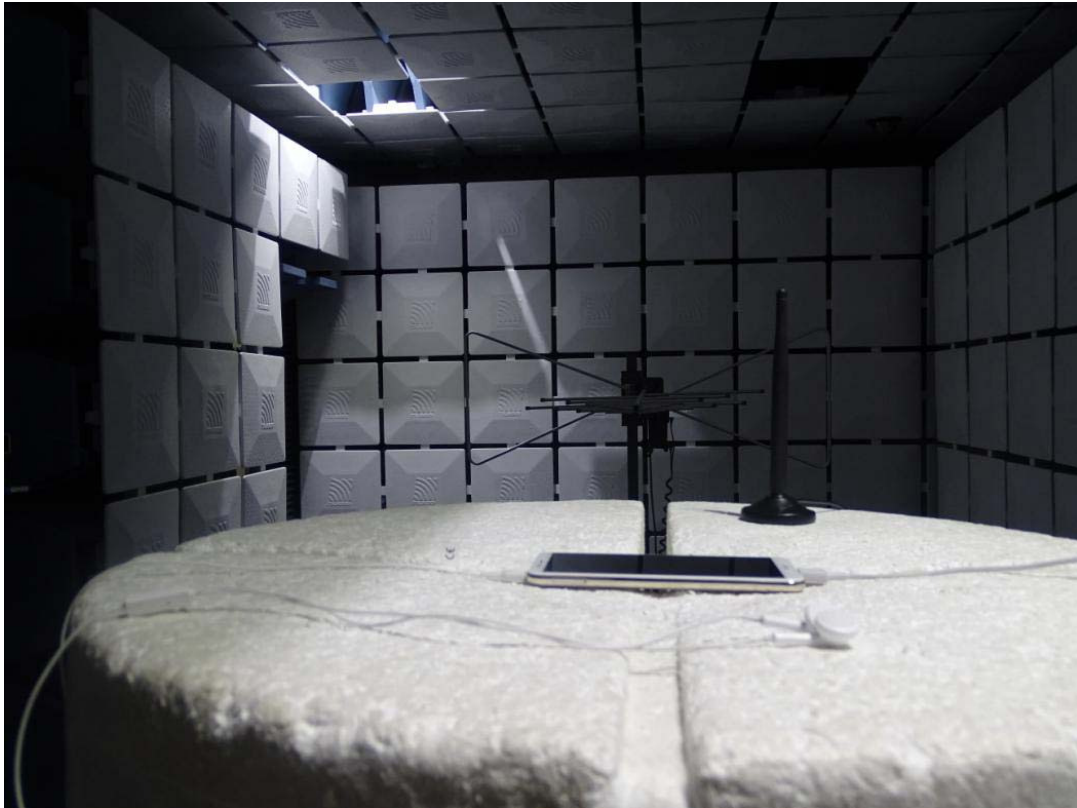

Photos of Test Setup

For GSM&WCDMA<E

1. Radiated Spurious Emissions

Radiated Spurious Emission (9K-30MHz)

Radiated Spurious Emission (30MHz-3GHz)

Radiated Spurious Emission (3GHz to18GHz)

Radiated Spurious Emission (18GHz to26.5GHz)

For Wlan/BT

2. Radiated Spurious Emissions

Radiated Spurious Emission (9K-30MHz)

Radiated Spurious Emission (30MHz -1GHz)

Radiated Spurious Emission (1GHz to18GHz)

Radiated Spurious Emission (above 18GHz)

Conducted Emissions