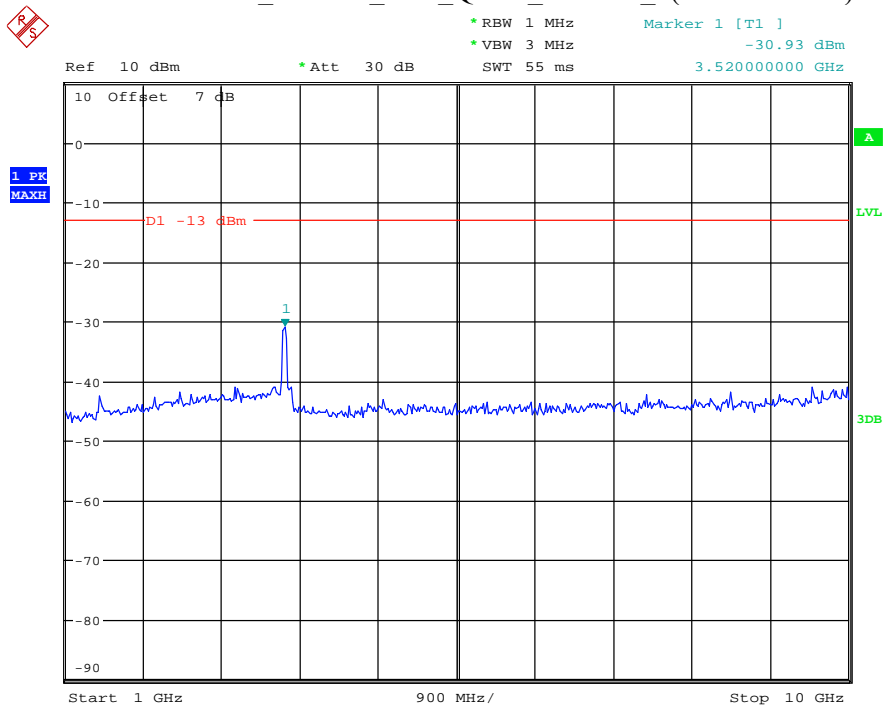

Date: 9.APR.2021 11:24:49

Band 12_1.4 MHz_High_QPSK_RB6#0_2(1GHz-10GHz)

Date: 9.APR.2021 11:25:00

Band 12_3 MHz_Middle_QPSK_RB15#0_1(30MHz-1GHz)

Date: 9.APR.2021 11:25:54

Band 12_3 MHz_Middle_QPSK_RB15#0_2(1GHz-10GHz)

Date: 9.APR.2021 11:26:05

Band 12_10 MHz_Low_QPSK_RB50#0_1(30MHz-1GHz)

Date: 9.APR.2021 11:28:38

Band 12_10 MHz_Low_QPSK_RB50#0_2(1GHz-10GHz)

Date: 9.APR.2021 11:28:49

Band 17_5 MHz_Low_QPSK_RB25#0_1(30MHz-1GHz)