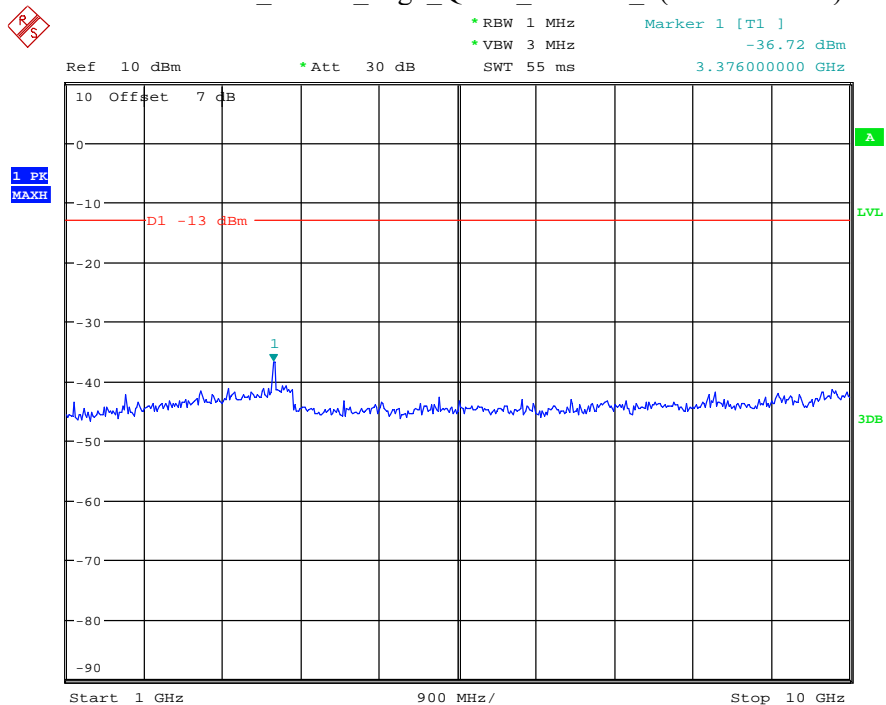

Date: 9.APR.2021 11:11:16

Band 5_3 MHz_High_QPSK_RB15#0_1(30MHz-1GHz)

Date: 9.APR.2021 11:13:08

Band 5_3 MHz_High_QPSK_RB15#0_2(1GHz-10GHz)

Date: 9.APR.2021 11:13:19

Band 5_5 MHz_High_QPSK_RB25#0_1(30MHz-1GHz)

Date: 9.APR.2021 11:14:38

Band 5_5 MHz_High_QPSK_RB25#0_2(1GHz-10GHz)

Date: 9.APR.2021 11:14:50

Band 7_5 MHz_Low_QPSK_RB25#0_1(30MHz-1GHz)

Date: 9.APR.2021 11:16:51

Band 7_5 MHz_Low_QPSK_RB25#0_2(1GHz-26.5GHz)