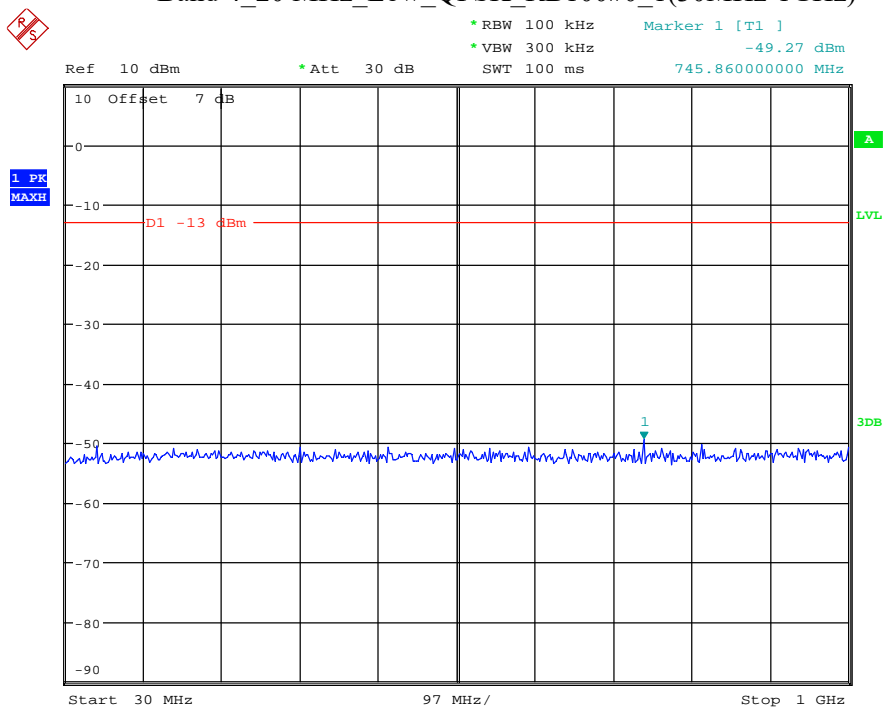

Band 4_20 MHz_Low_QPSK_RB100#0_1(30MHz-1GHz)

Date: 9.APR.2021 11:08:48