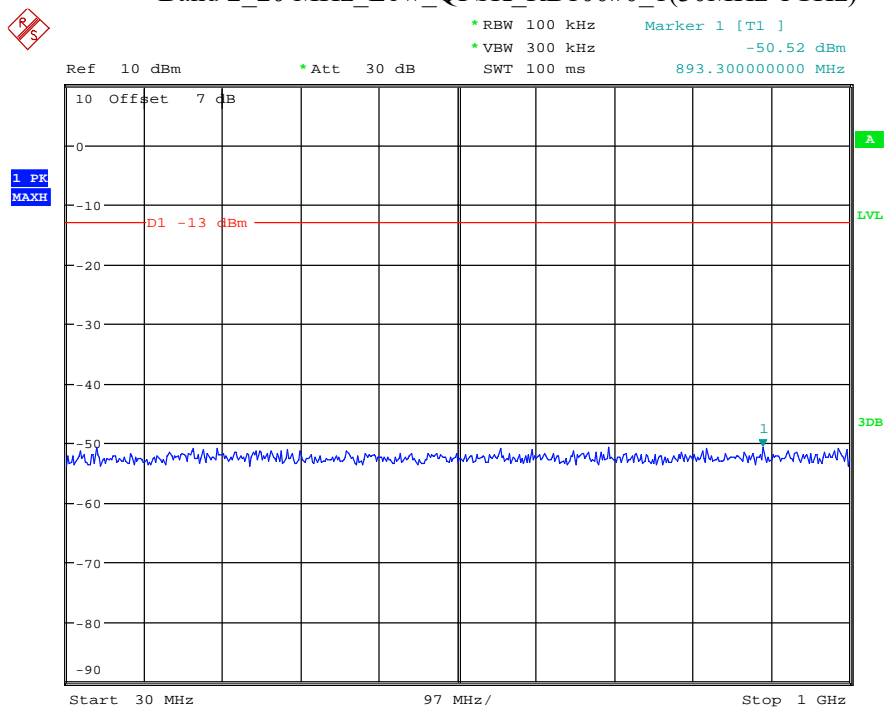

Date: 9.APR.2021 10:57:04

Band 2_15 MHz_Middle_QPSK_RB75#0_2(1GHz-20GHz)

Date: 9.APR.2021 10:57:15

Band 2_15 MHz_High_QPSK_RB75#0_1(30MHz-1GHz)

Date: 9.APR.2021 10:57:39

Band 2_15 MHz_High_QPSK_RB75#0_2(1GHz-20GHz)

Date: 9.APR.2021 10:57:51

Band 2_20 MHz_Low_QPSK_RB100#0_1(30MHz-1GHz)

Date: 9.APR.2021 10:58:18

Band 2_20 MHz_Low_QPSK_RB100#0_2(1GHz-20GHz)

Date: 9.APR.2021 10:58:30

Band 2_20 MHz_Middle_QPSK_RB100#0_1(30MHz-1GHz)