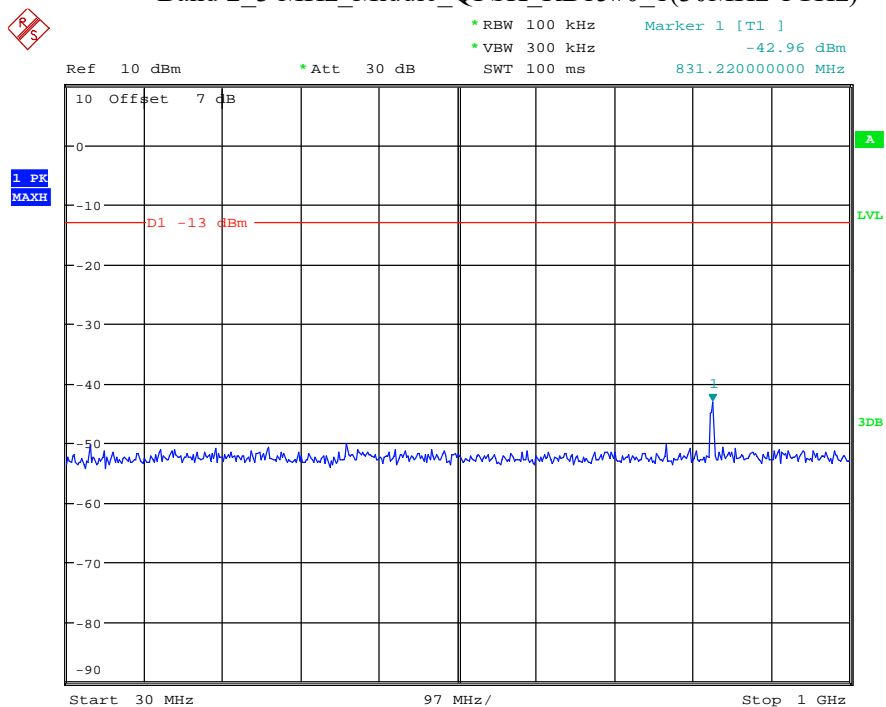

Date: 9.APR.2021 10:51:02

Band 2_3 MHz_Low_QPSK_RB15#0_1(30MHz-1GHz)

Date: 9.APR.2021 10:51:26

Band 2_3 MHz_Low_QPSK_RB15#0_2(1GHz-20GHz)

Date: 9.APR.2021 10:51:38

Band 2_3 MHz_Middle_QPSK_RB15#0_1(30MHz-1GHz)