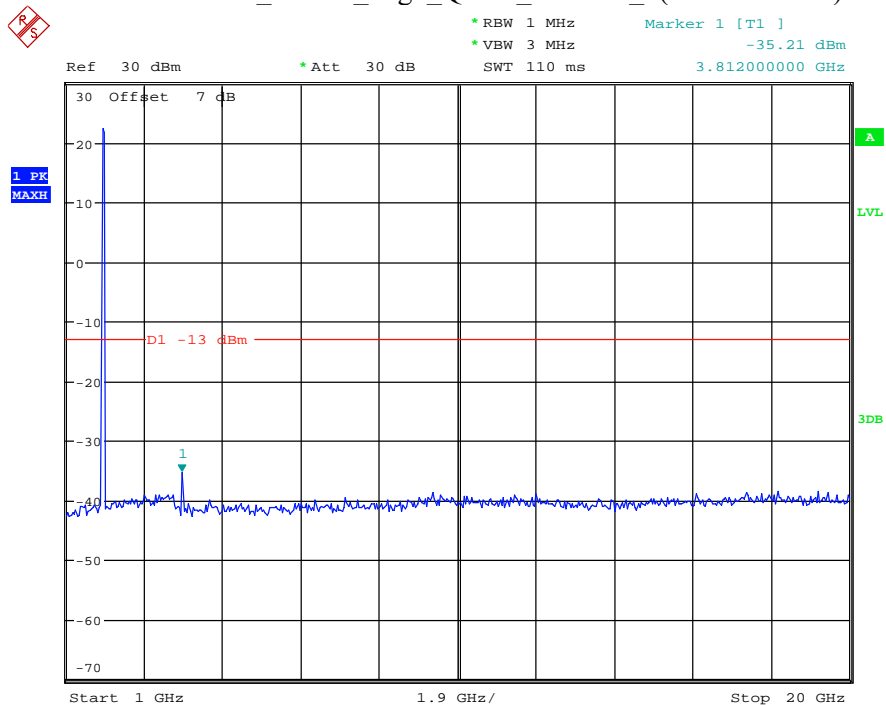

Date: 9.APR.2021 10:53:33

Band 2_5 MHz_Middle_QPSK_RB25#0_2(1GHz-20GHz)

Date: 9.APR.2021 10:53:44

Band 2_5 MHz_High_QPSK_RB25#0_1(30MHz-1GHz)

Date: 9.APR.2021 10:54:05

Band 2_5 MHz_High_QPSK_RB25#0_2(1GHz-20GHz)