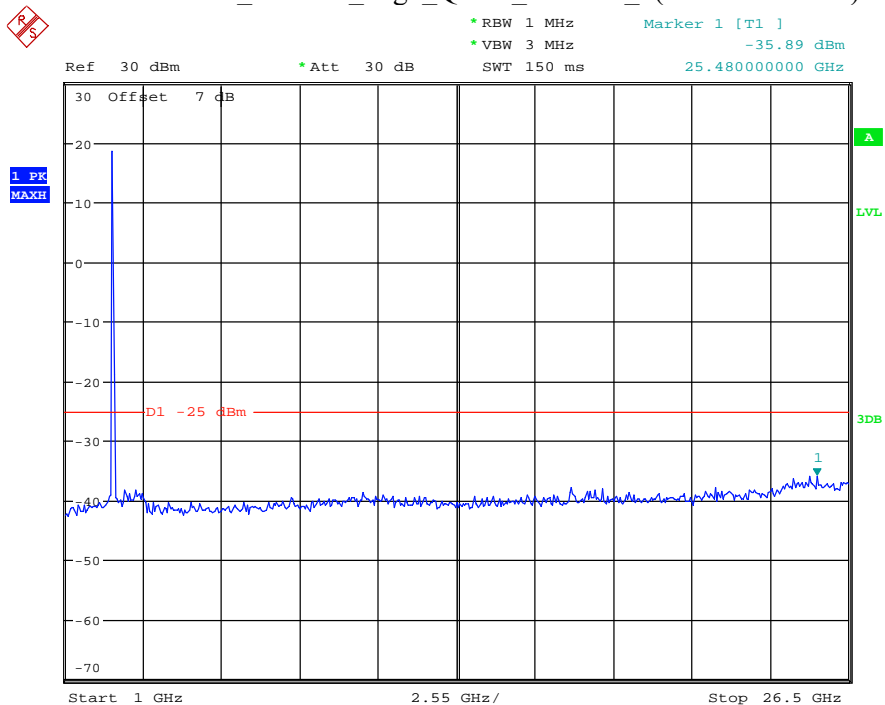

Date: 9.APR.2021 11:17:50

Band 7_5 MHz_High_QPSK_RB25#0_2(1GHz-26.5GHz)

Date: 9.APR.2021 11:18:01

Band 7_10 MHz_Middle_QPSK_RB50#0_1(30MHz-1GHz)

Date: 9.APR.2021 11:19:02

Band 7_10 MHz_Middle_QPSK_RB50#0_2(1GHz-26.5GHz)

Date: 9.APR.2021 11:19:14

Band 7_15 MHz_High_QPSK_RB75#0_1(30MHz-1GHz)

Date: 9.APR.2021 11:21:27

Band 7_15 MHz_High_QPSK_RB75#0_2(1GHz-26.5GHz)

Date: 9.APR.2021 11:21:39

Band 7_20 MHz_Low_QPSK_RB100#0_1(30MHz-1GHz)