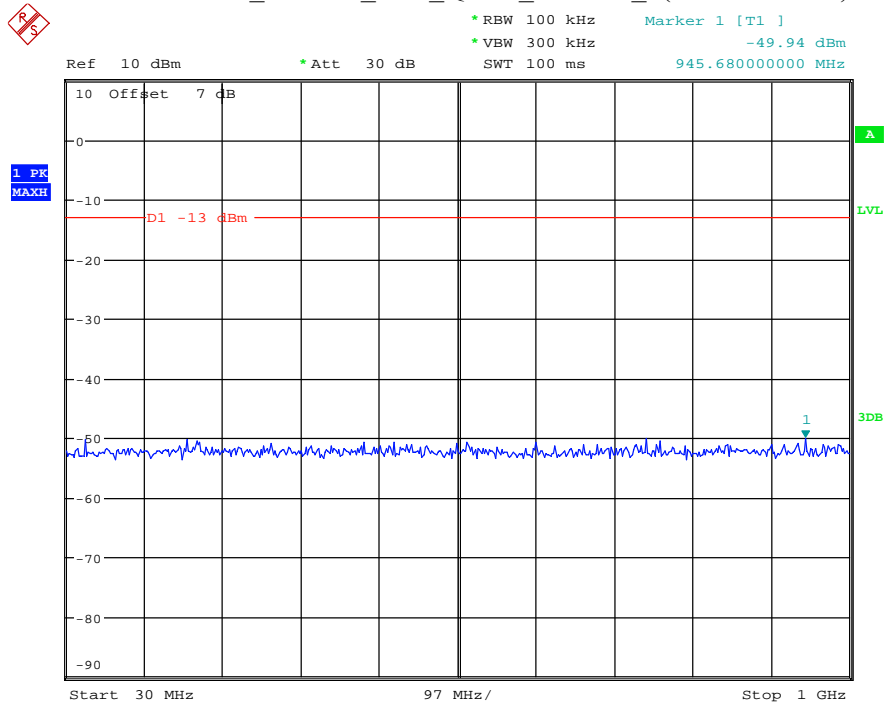

Band 4_10 MHz_Low_QPSK_RB50#0_1(30MHz-1GHz)

Date: 9.APR.2021 11:05:01