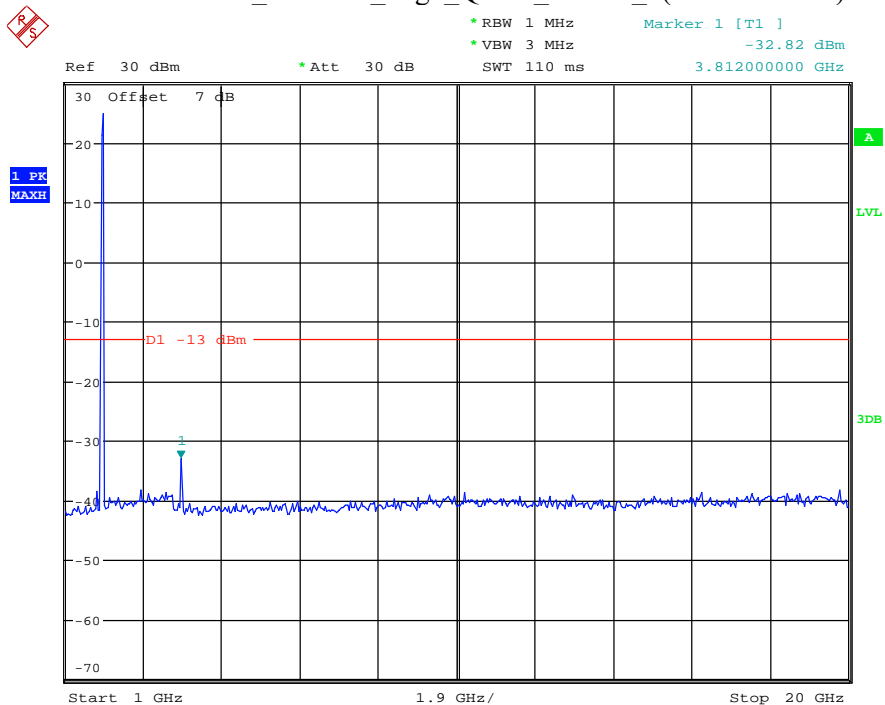

Date: 9.APR.2021 10:50:21

Band 2_1.4 MHz_Middle_QPSK_RB6#0_2(1GHz-20GHz)

Date: 9.APR.2021 10:50:33

Band 2_1.4 MHz_High_QPSK_RB6#0_1(30MHz-1GHz)

Date: 9.APR.2021 10:50:51

Band 2_1.4 MHz_High_QPSK_RB6#0_2(1GHz-20GHz)