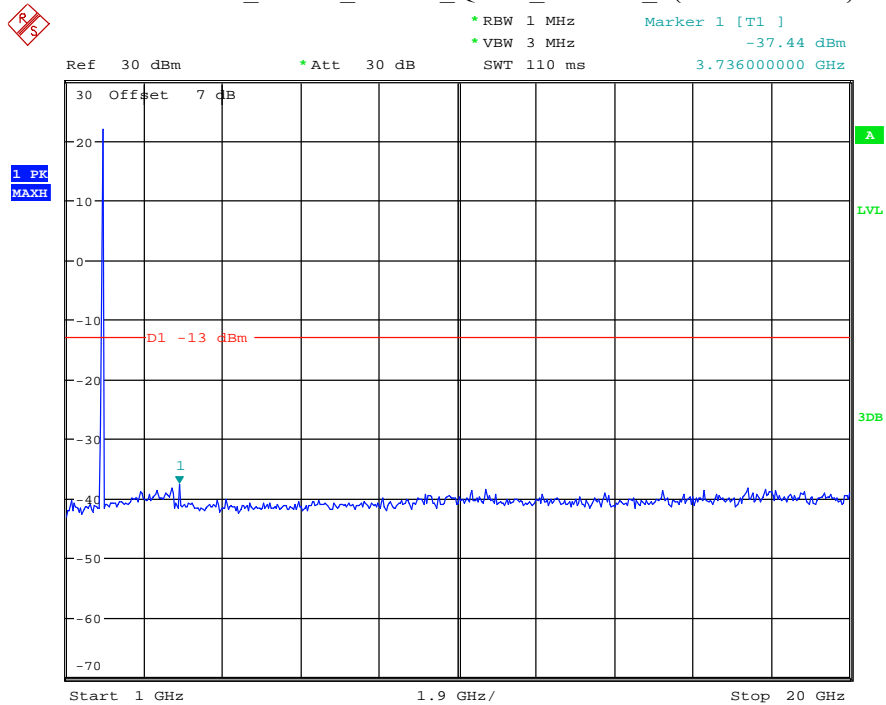

Band 2_5 MHz_Middle_QPSK_RB25#0_2(1GHz-20GHz)

Date: 9.APR.2021 10:53:44