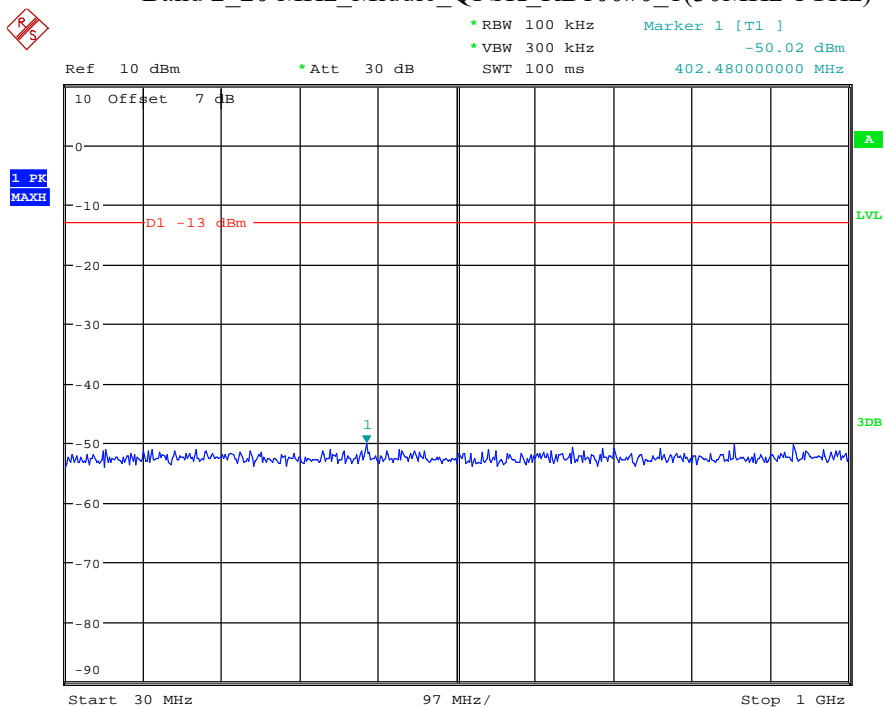

Date: 9.APR.2021 10:57:51

Band 2_20 MHz_Low_QPSK_RB100#0_1(30MHz-1GHz)

Date: 9.APR.2021 10:58:18

Band 2_20 MHz_Low_QPSK_RB100#0_2(1GHz-20GHz)

Date: 9.APR.2021 10:58:30

Band 2_20 MHz_Middle_QPSK_RB100#0_1(30MHz-1GHz)