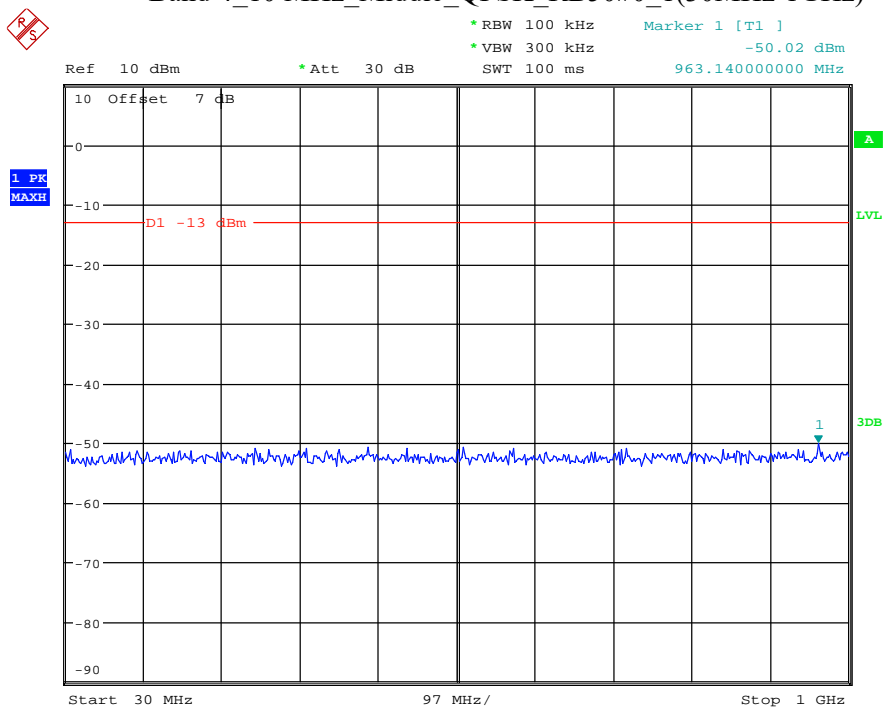

Band 4_10 MHz_Middle_QPSK_RB50#0_1(30MHz-1GHz)

Date: 9.APR.2021 11:05:33