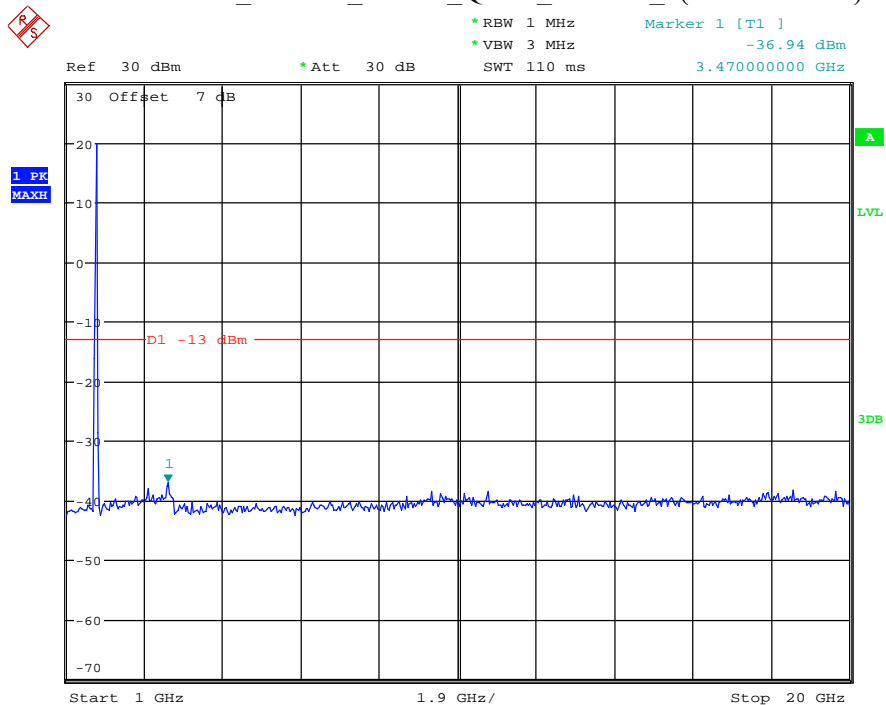

Band 4_15 MHz_Middle_QPSK_RB75#0_2(1GHz-20GHz)

Date: 9.APR.2021 11:07:37