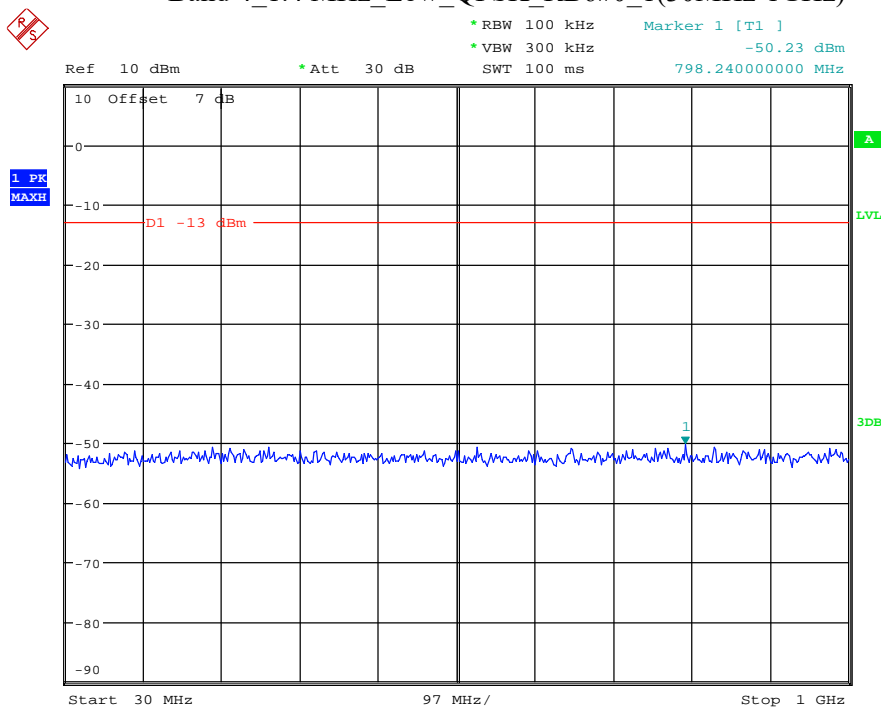

Date: 9.APR.2021 10:57:51

Band 2_20 MHz_Low_QPSK_RB100#0_1(30MHz-1GHz)

Date: 9.APR.2021 10:58:18

Band 2_20 MHz_Low_QPSK_RB100#0_2(1GHz-20GHz)

Date: 9.APR.2021 10:58:30

Band 2_20 MHz_Middle_QPSK_RB100#0_1(30MHz-1GHz)

Date: 9.APR.2021 10:58:54

Band 2_20 MHz_Middle_QPSK_RB100#0_2(1GHz-20GHz)

Date: 9.APR.2021 10:59:06

Band 4_1.4 MHz_Low_QPSK_RB6#0_1(30MHz-1GHz)

Date: 9.APR.2021 11:00:02

Band 4_1.4 MHz_Low_QPSK_RB6#0_2(1GHz-20GHz)