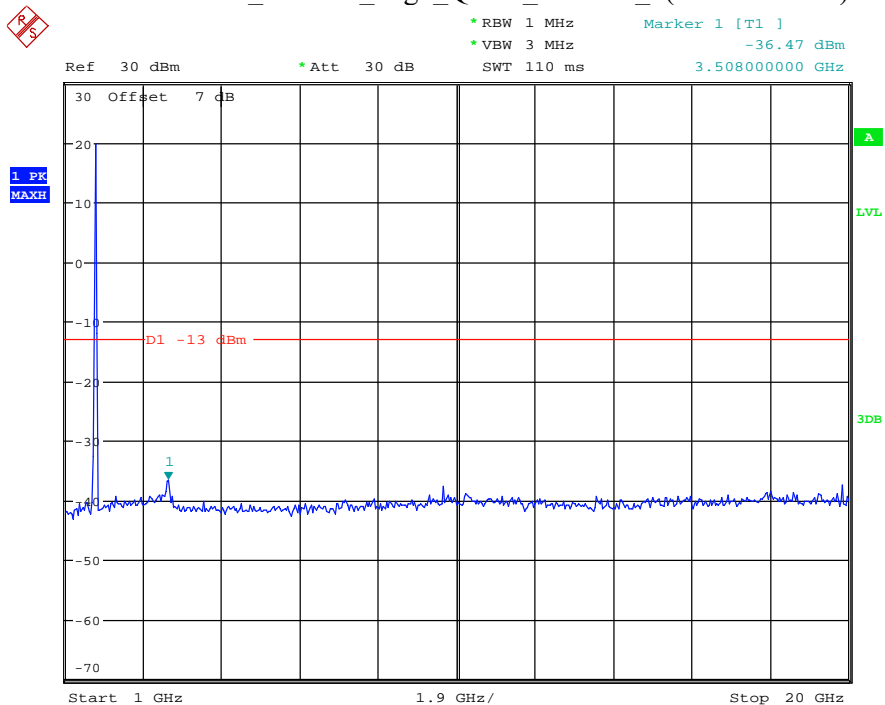

Band 4_15 MHz_High_QPSK_RB75#0_2(1GHz-20GHz)

Date: 9.APR.2021 11:08:16