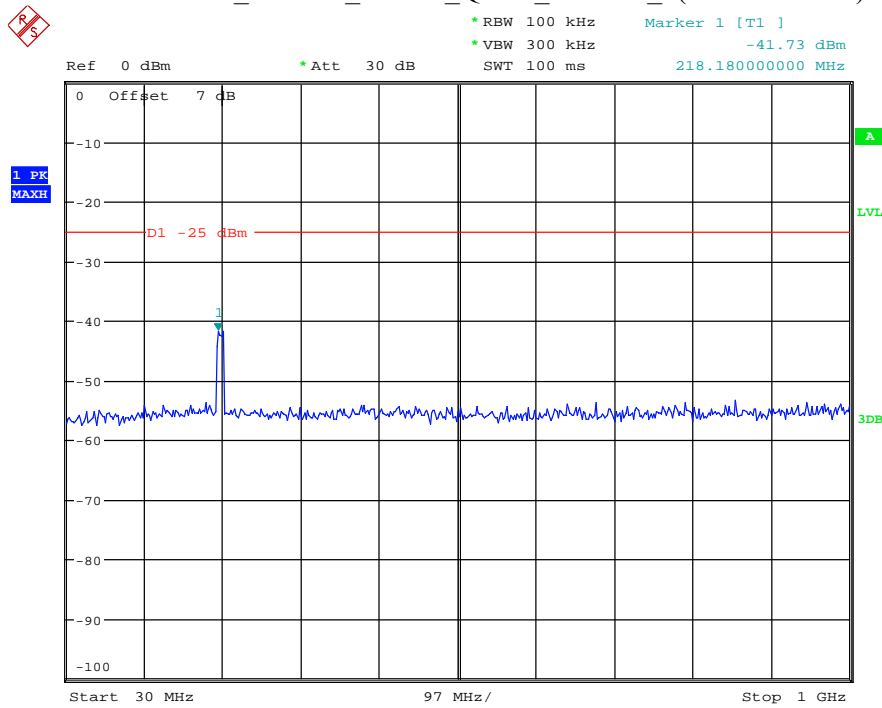

Band 7_10 MHz_Middle_QPSK_RB50#0_1(30MHz-1GHz)

Date: 9.APR.2021 11:19:02