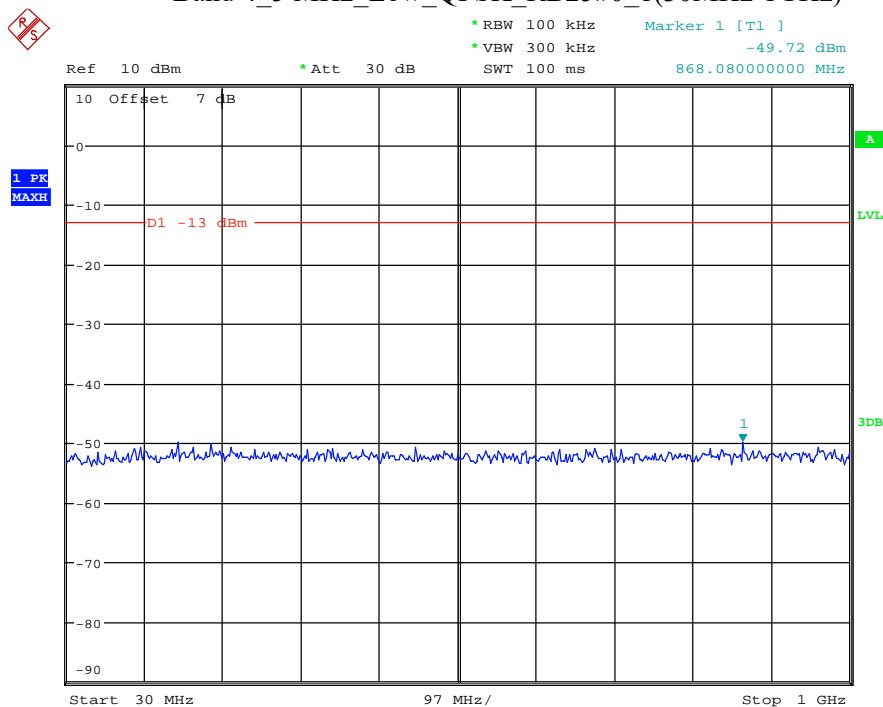

Band 4_5 MHz_Low_QPSK_RB25#0_1(30MHz-1GHz)

Date: 9.APR.2021 11:03:22