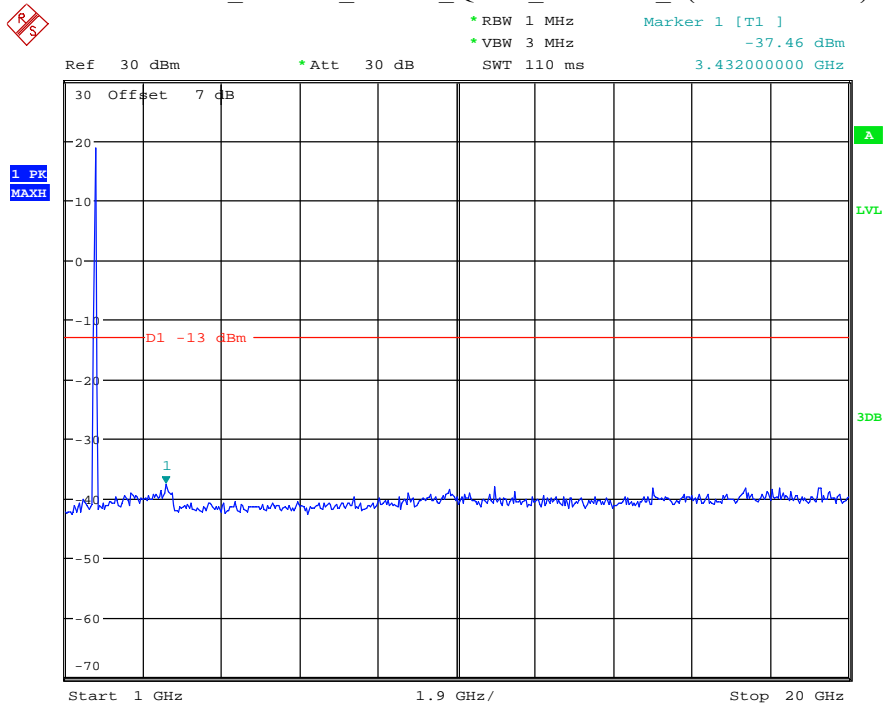

Date: 9.APR.2021 11:08:05

Band 4_15 MHz_High_QPSK_RB75#0_2(1GHz-20GHz)

Date: 9.APR.2021 11:08:16

Band 4_20 MHz_Low_QPSK_RB100#0_1(30MHz-1GHz)

Date: 9.APR.2021 11:08:48

Band 4_20 MHz_Low_QPSK_RB100#0_2(1GHz-20GHz)

Date: 9.APR.2021 11:08:59

Band 4_20 MHz_Middle_QPSK_RB100#0_1(30MHz-1GHz)

Date: 9.APR.2021 11:09:27

Band 4_20 MHz_Middle_QPSK_RB100#0_2(1GHz-20GHz)

Date: 9.APR.2021 11:09:38

Band 4_20 MHz_High_QPSK_RB100#0_1(30MHz-1GHz)