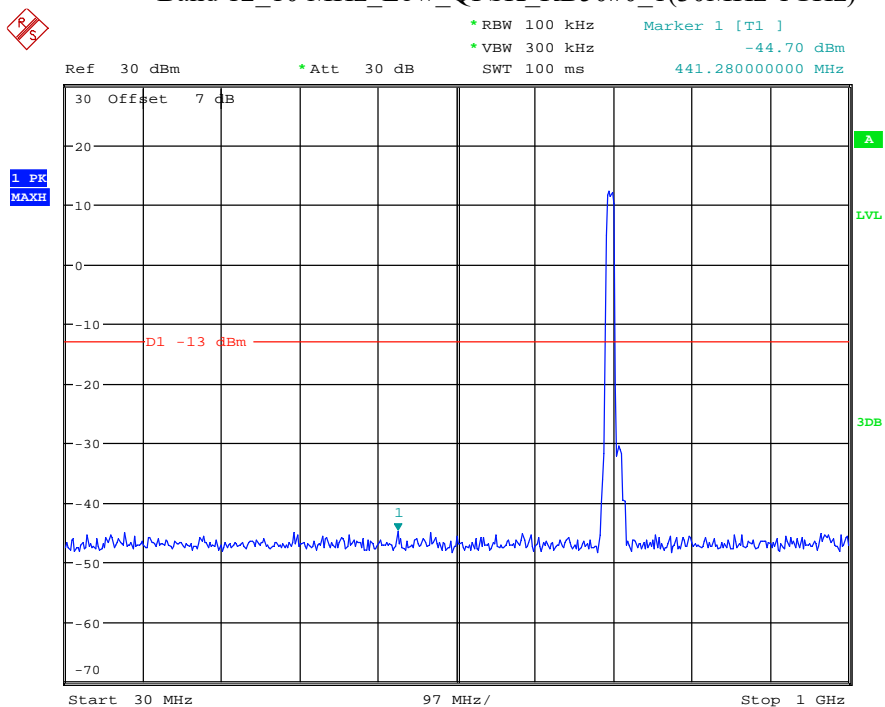

Band 12_10 MHz_Low_QPSK_RB50#0_1(30MHz-1GHz)

Date: 9.APR.2021 11:28:38