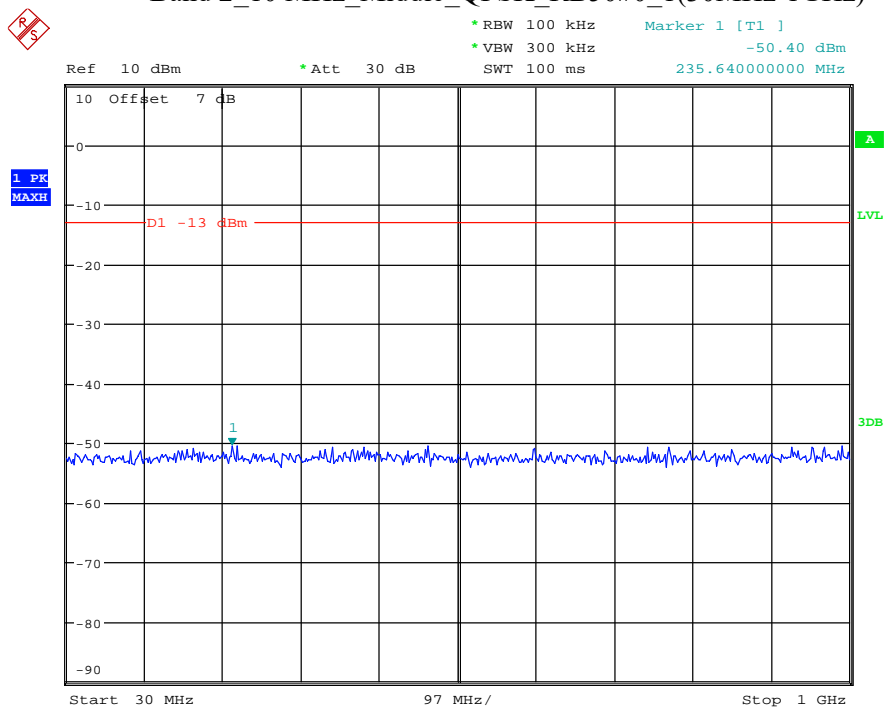

Date: 9.APR.2021 10:54:17

Band 2_10 MHz_Low_QPSK_RB50#0_1(30MHz-1GHz)

Date: 9.APR.2021 10:54:43

Band 2_10 MHz_Low_QPSK_RB50#0_2(1GHz-20GHz)

Date: 9.APR.2021 10:54:54

Band 2_10 MHz_Middle_QPSK_RB50#0_1(30MHz-1GHz)