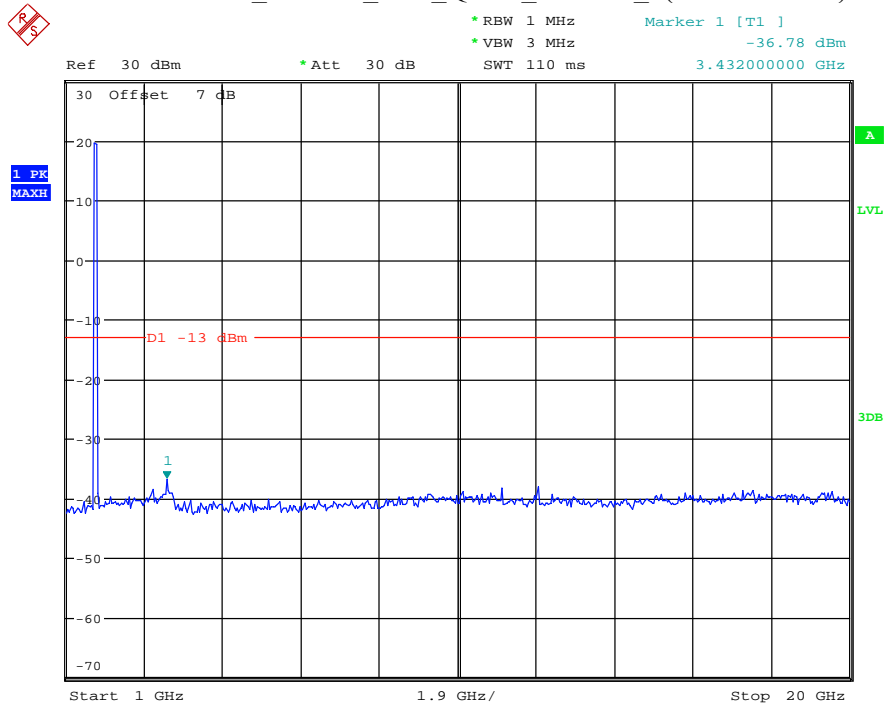

Date: 9.APR.2021 11:06:04

Band 4_10 MHz_High_QPSK_RB50#0_2(1GHz-20GHz)

Date: 9.APR.2021 11:06:16

Band 4_15 MHz_Low_QPSK_RB75#0_1(30MHz-1GHz)

Date: 9.APR.2021 11:06:47

Band 4_15 MHz_Low_QPSK_RB75#0_2(1GHz-20GHz)