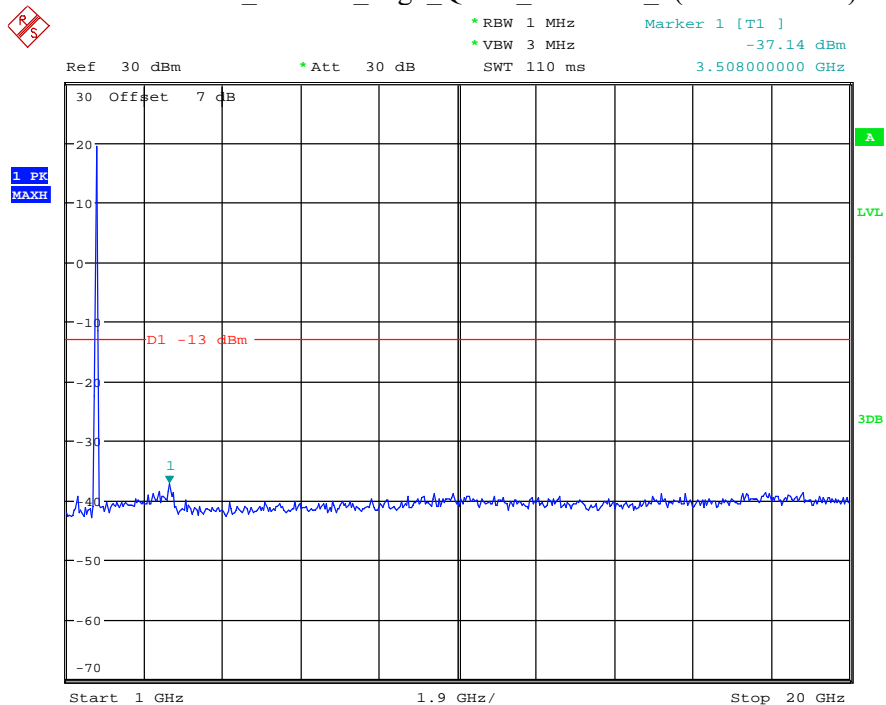

Band 4_20 MHz_High_QPSK_RB100#0_2(1GHz-20GHz)

Date: 9.APR.2021 11:10:14