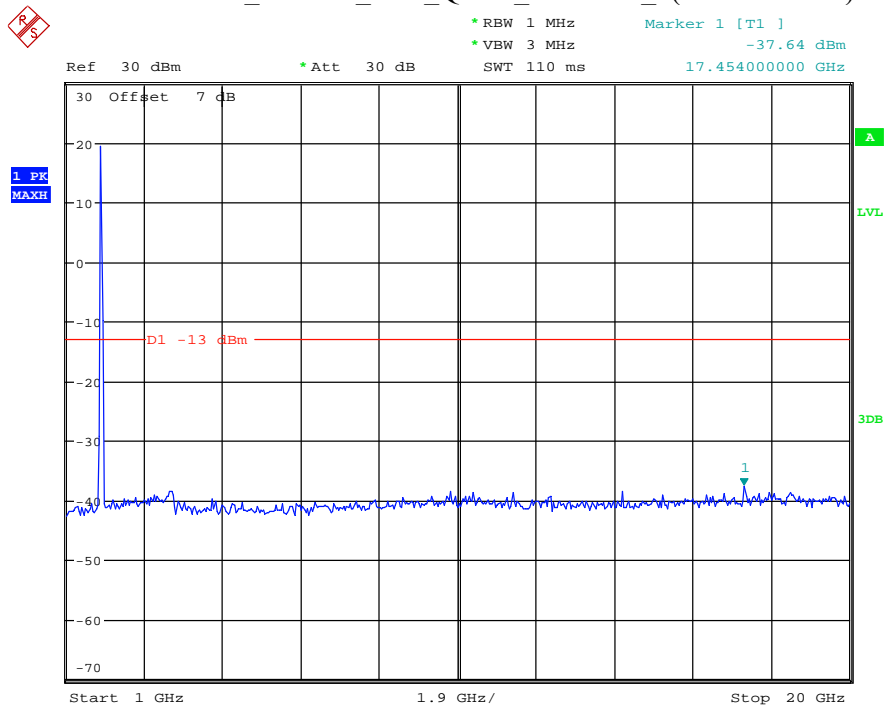

Band 2_20 MHz_Low_QPSK_RB100#0_2(1GHz-20GHz)

Date: 9.APR.2021 10:58:30