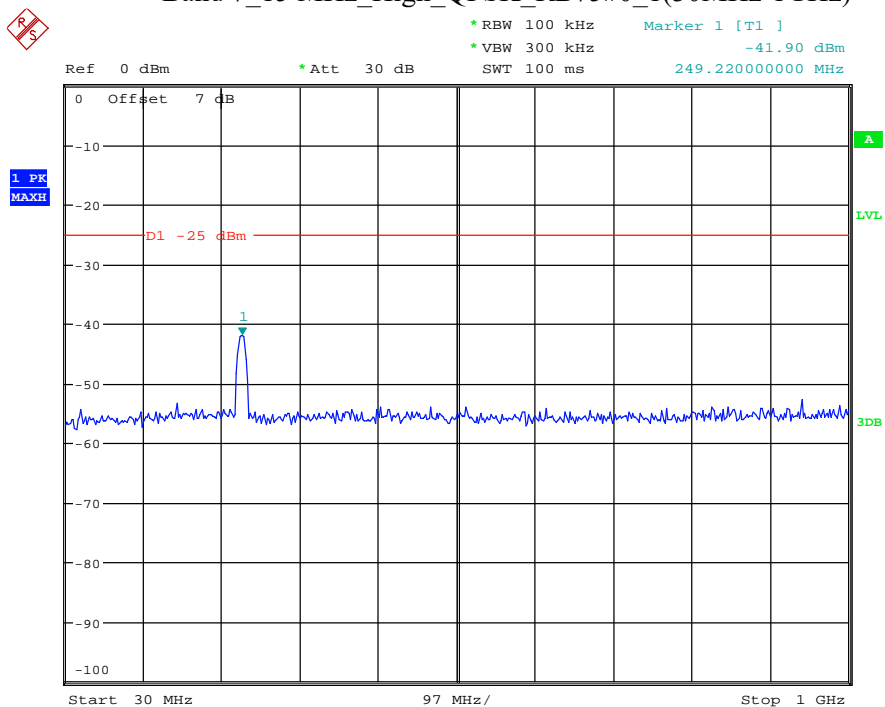

Band 7_15 MHz_High_QPSK_RB75#0_1(30MHz-1GHz)

Date: 9.APR.2021 11:21:27