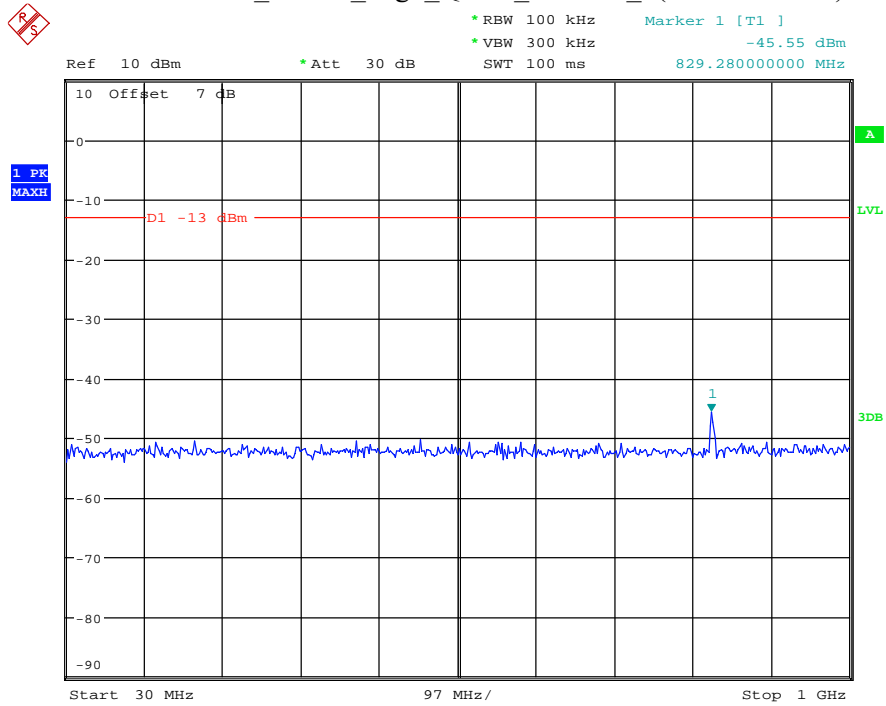

Band 2_3 MHz_High_QPSK_RB15#0_1(30MHz-1GHz)

Date: 9.APR.2021 10:52:28