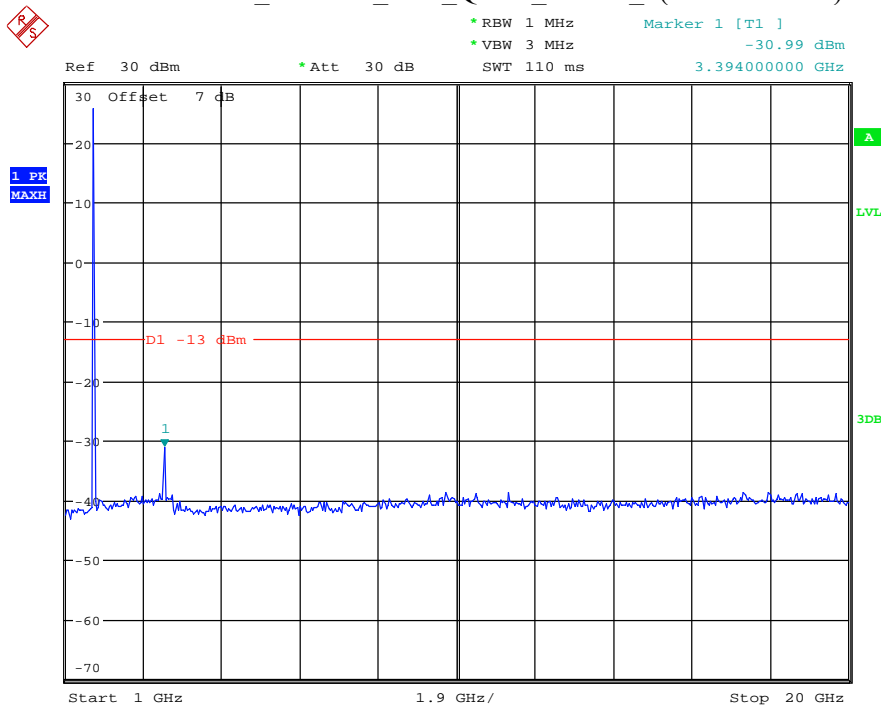

Date: 9.APR.2021 10:58:54

Band 2_20 MHz_Middle_QPSK_RB100#0_2(1GHz-20GHz)

Date: 9.APR.2021 10:59:06

Band 4_1.4 MHz_Low_QPSK_RB6#0_1(30MHz-1GHz)

Date: 9.APR.2021 11:00:02

Band 4_1.4 MHz_Low_QPSK_RB6#0_2(1GHz-20GHz)