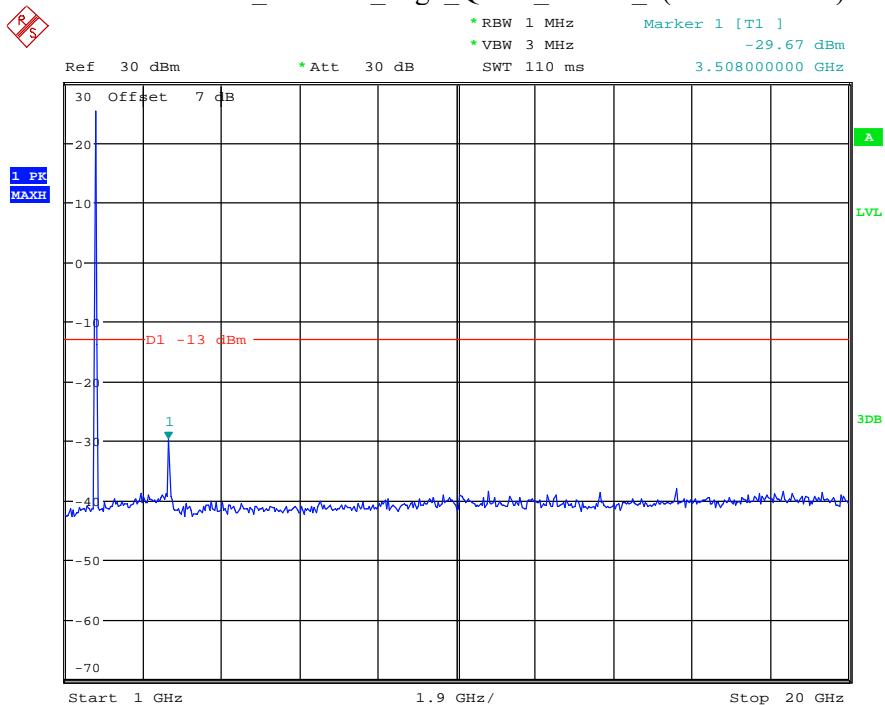

Band 4_1.4 MHz_High_QPSK_RB6#0_2(1GHz-20GHz)

Date: 9.APR.2021 11:01:18