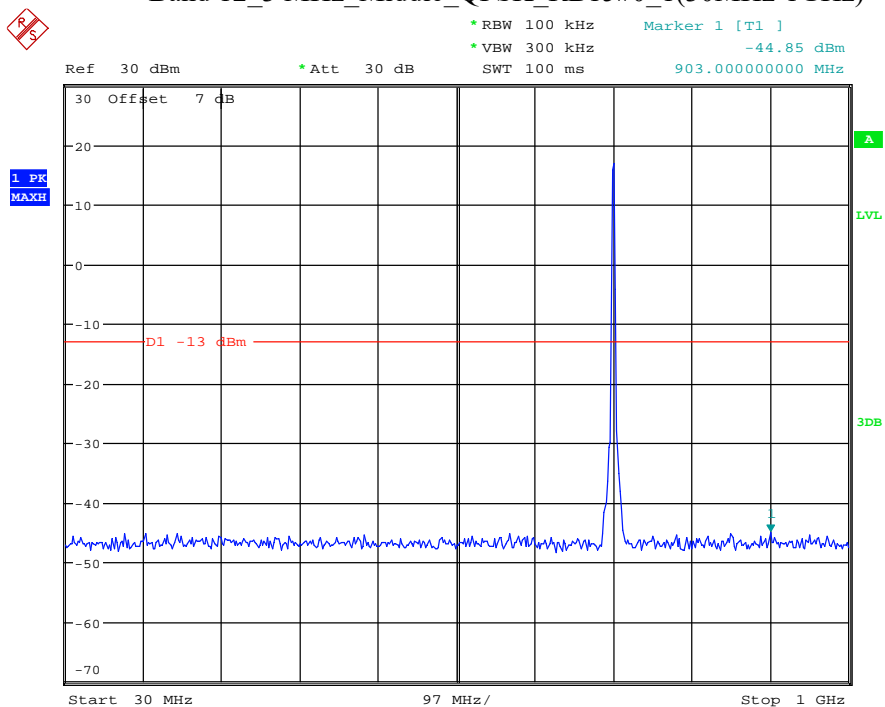

Band 12_3 MHz_Middle_QPSK_RB15#0_1(30MHz-1GHz)

Date: 9.APR.2021 11:25:54