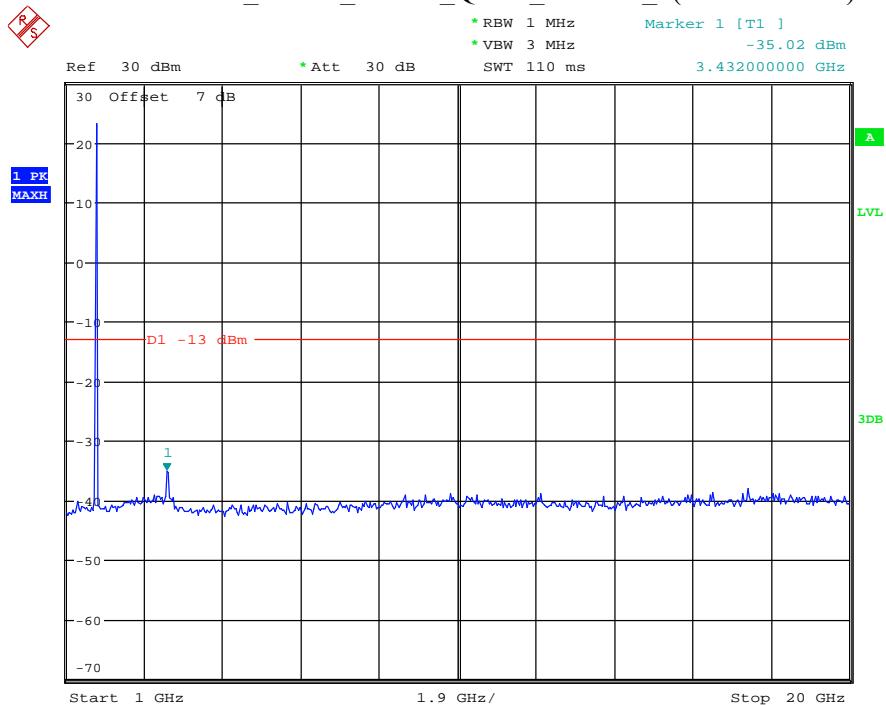

Band 4_3 MHz_Middle_QPSK_RB15#0_2(1GHz-20GHz)

Date: 9.APR.2021 11:02:23