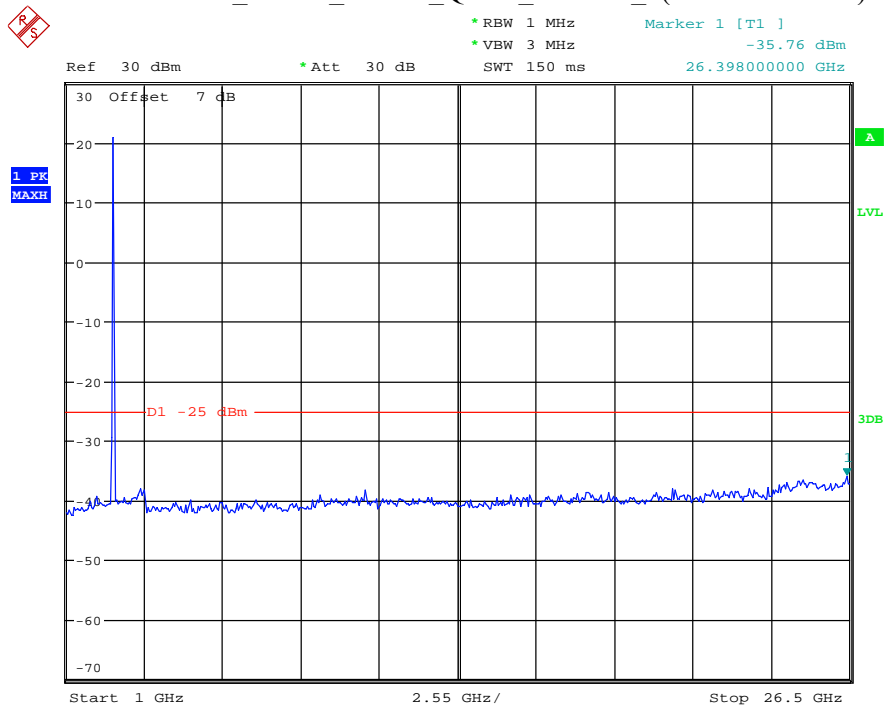

Band 7_5 MHz_Middle_QPSK_RB25#0_2(1GHz-26.5GHz)

Date: 9.APR.2021 11:17:32