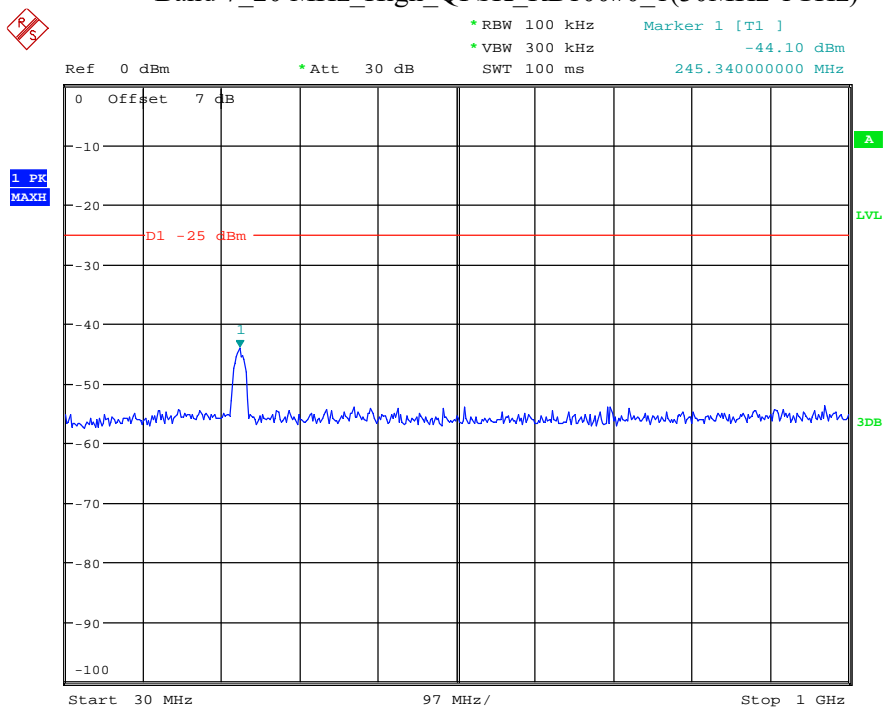

Band 7_20 MHz_High_QPSK_RB100#0_1(30MHz-1GHz)

Date: 9.APR.2021 11:23:18