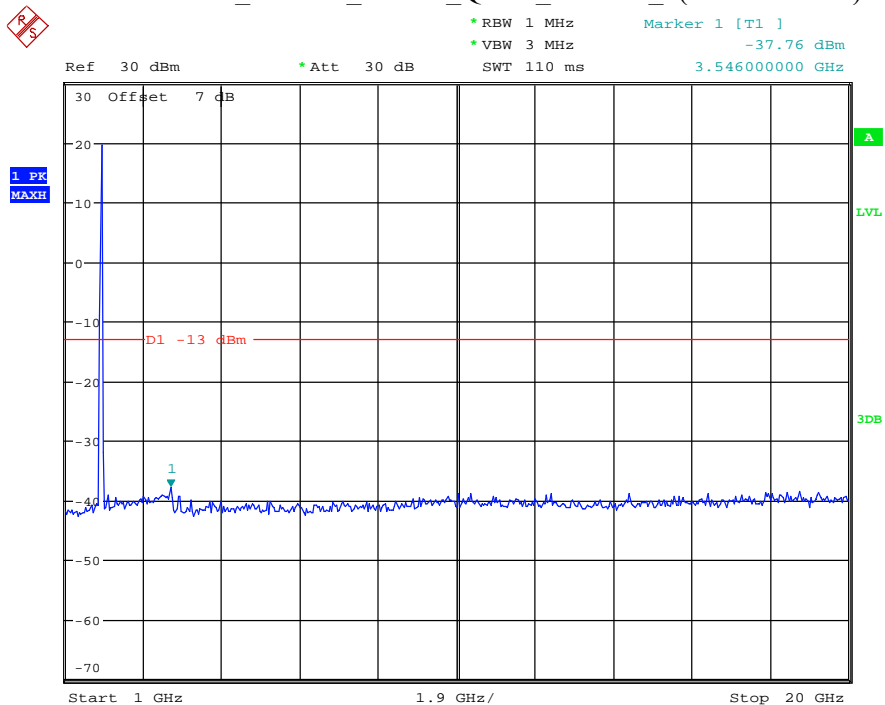

Band 2_15 MHz_Middle_QPSK_RB75#0_2(1GHz-20GHz)

Date: 9.APR.2021 10:57:15