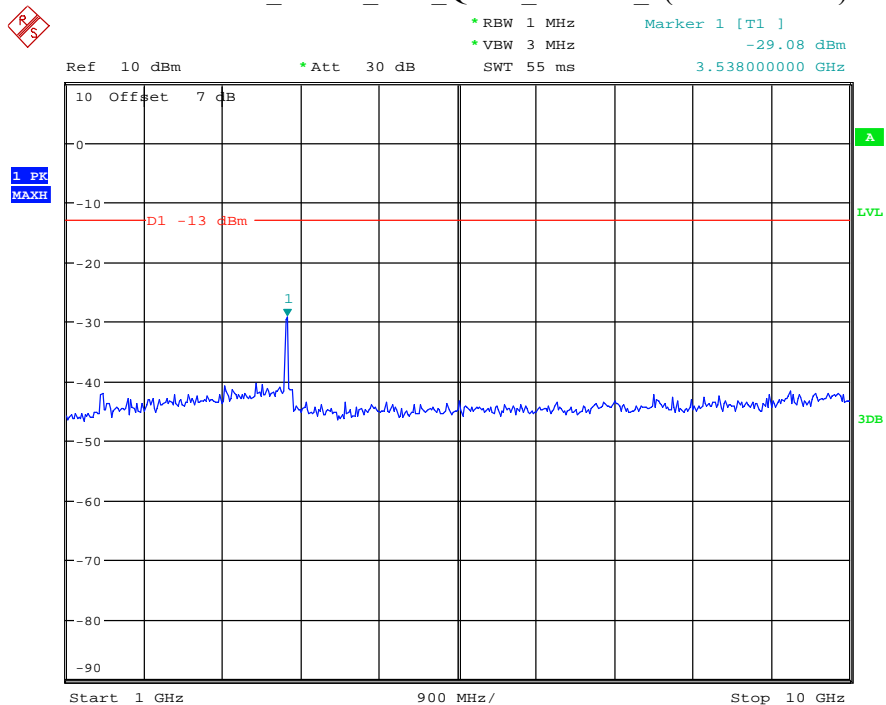

Band 17_5 MHz_Low_QPSK_RB25#0_2(1GHz-10GHz)

Date: 9.APR.2021 11:30:27