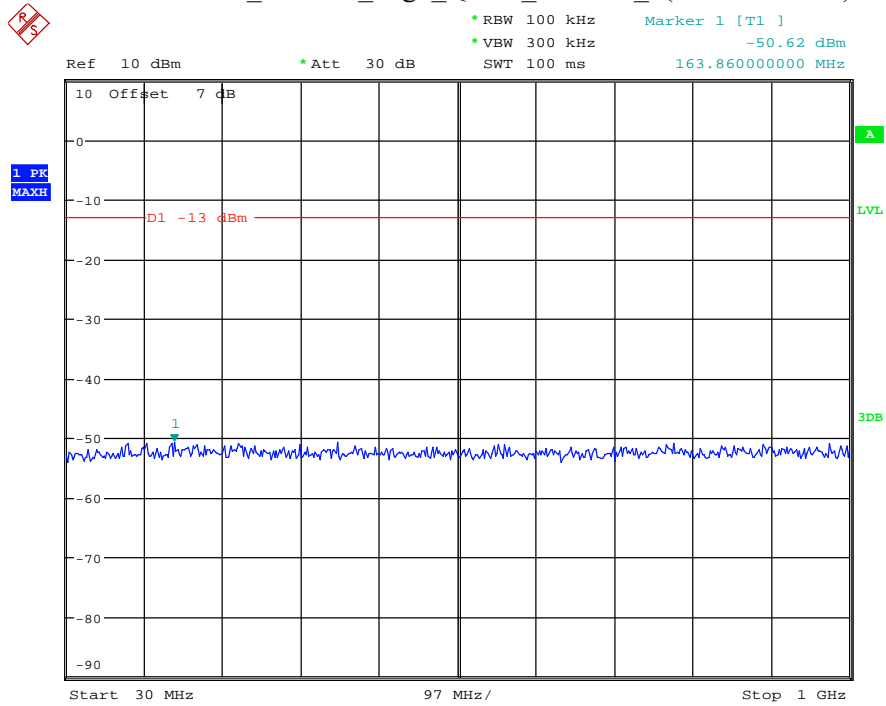

Band 2_15 MHz_High_QPSK_RB75#0_1(30MHz-1GHz)

Date: 9.APR.2021 10:57:39