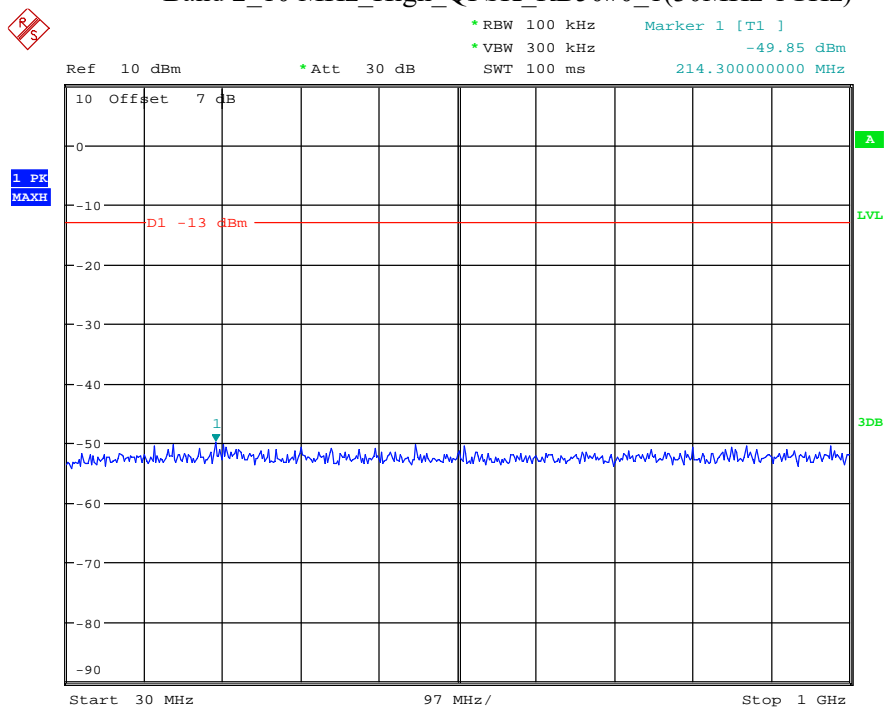

Band 2_10 MHz_High_QPSK_RB50#0_1(30MHz-1GHz)

Date: 9.APR.2021 10:55:46