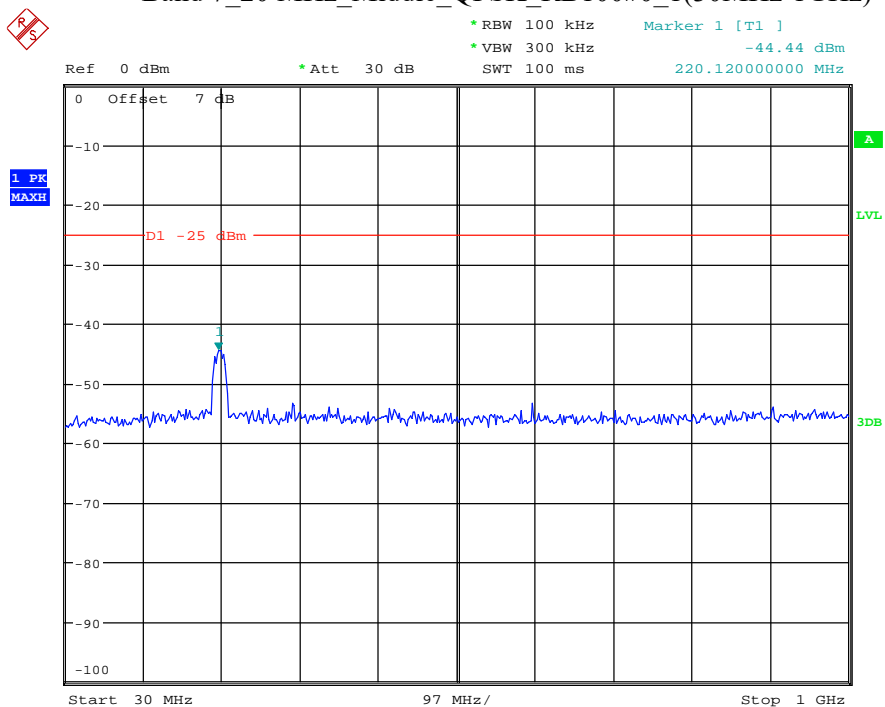

Band 7_20 MHz_Middle_QPSK_RB100#0_1(30MHz-1GHz)

Date: 9.APR.2021 11:22:42