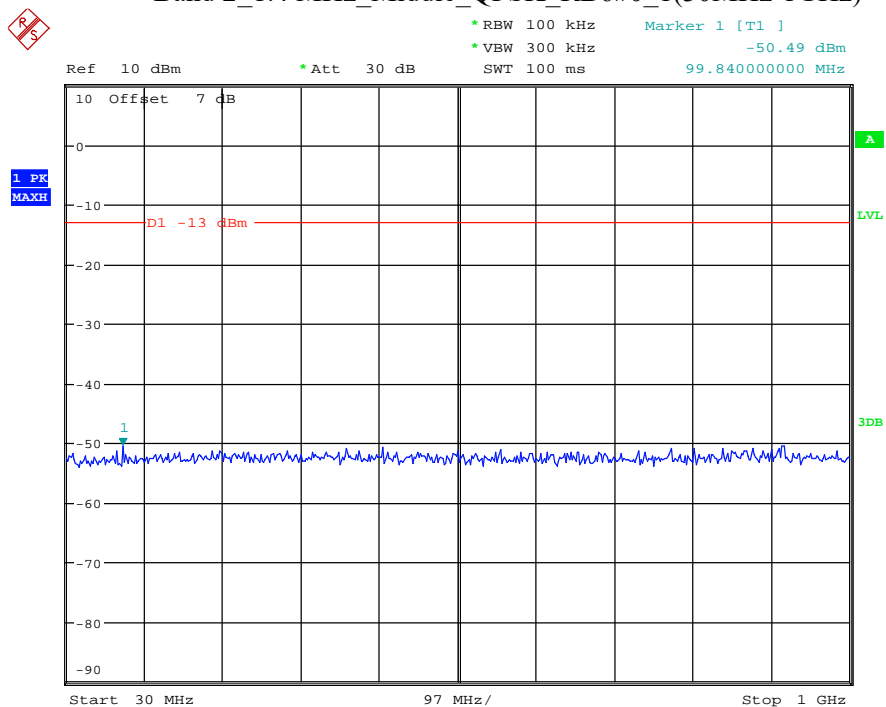

Please refer to following plots:

Band 2_1.4 MHz_Low_QPSK_RB6#0_1(30MHz-1GHz)

Date: 9.APR.2021 10:49:52

Band 2_1.4 MHz_Low_QPSK_RB6#0_2(1GHz-20GHz)

Date: 9.APR.2021 10:50:04

Band 2_1.4 MHz_Middle_QPSK_RB6#0_1(30MHz-1GHz)