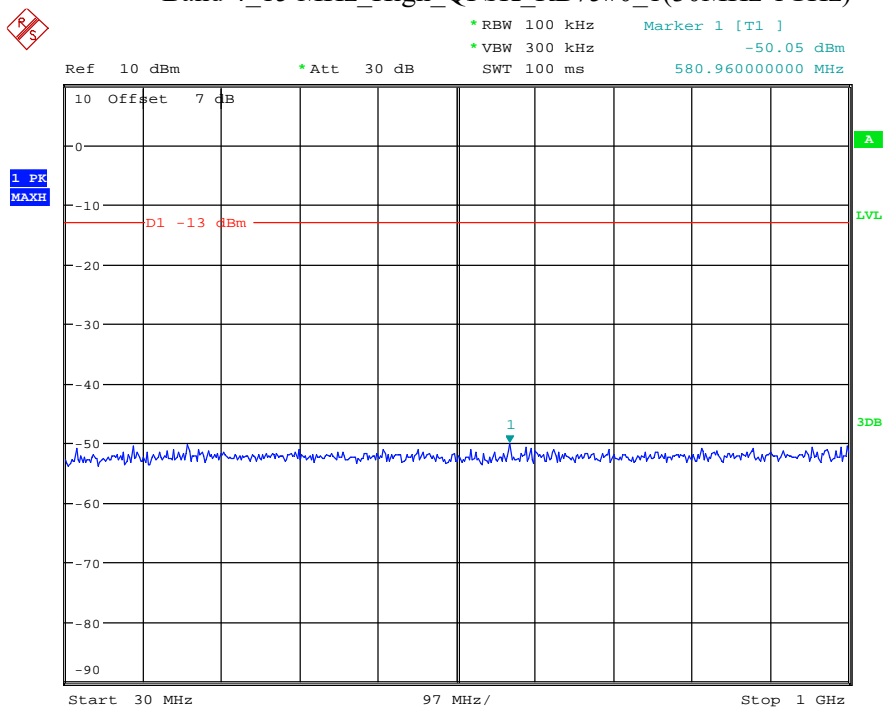

Date: 9.APR.2021 11:06:58

Band 4_15 MHz_Middle_QPSK_RB75#0_1(30MHz-1GHz)

Date: 9.APR.2021 11:07:26

Band 4_15 MHz_Middle_QPSK_RB75#0_2(1GHz-20GHz)

Date: 9.APR.2021 11:07:37

Band 4_15 MHz_High_QPSK_RB75#0_1(30MHz-1GHz)