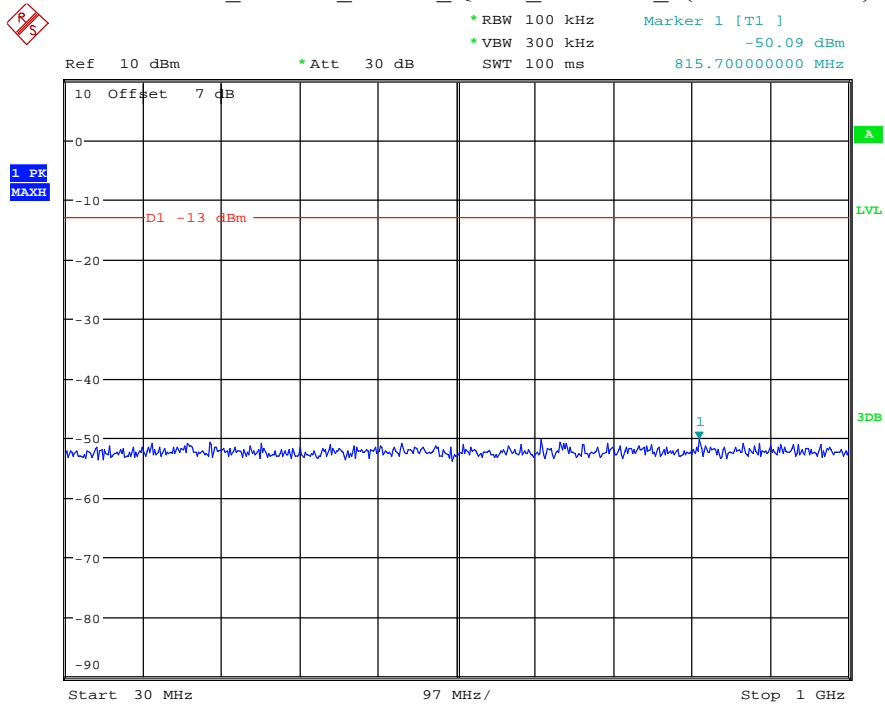

Date: 9.APR.2021 11:08:05

Band 4_15 MHz_High_QPSK_RB75#0_2(1GHz-20GHz)

Date: 9.APR.2021 11:08:16

Band 4_20 MHz_Low_QPSK_RB100#0_1(30MHz-1GHz)

Date: 9.APR.2021 11:08:48

Band 4_20 MHz_Low_QPSK_RB100#0_2(1GHz-20GHz)

Date: 9.APR.2021 11:08:59

Band 4_20 MHz_Middle_QPSK_RB100#0_1(30MHz-1GHz)

Date: 9.APR.2021 11:09:27

Band 4_20 MHz_Middle_QPSK_RB100#0_2(1GHz-20GHz)

Date: 9.APR.2021 11:09:38

Band 4_20 MHz_High_QPSK_RB100#0_1(30MHz-1GHz)