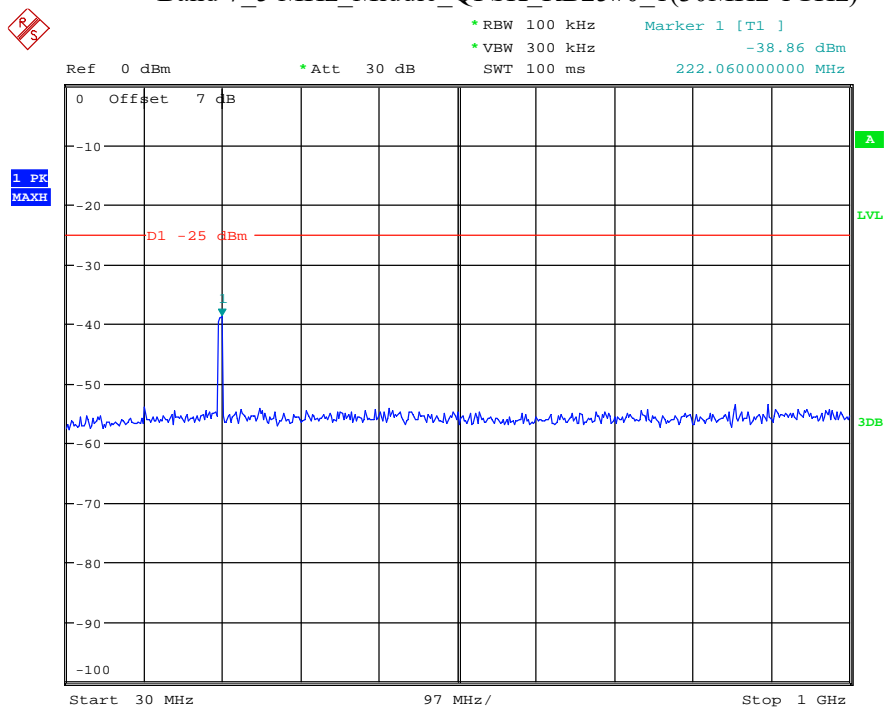

Band 7_5 MHz_Middle_QPSK_RB25#0_1(30MHz-1GHz)

Date: 9.APR.2021 11:17:21