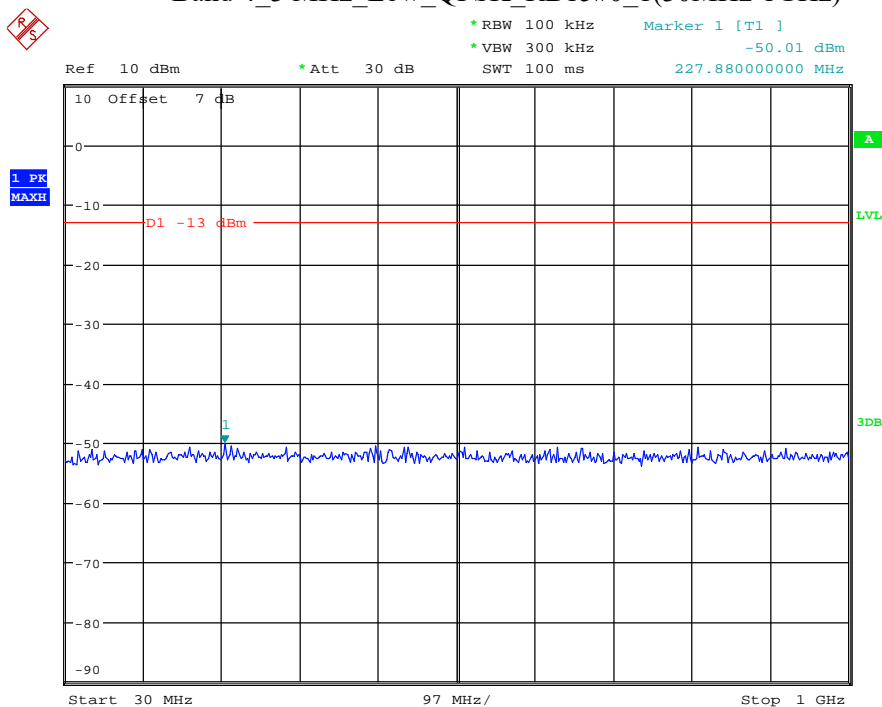

Band 4_3 MHz_Low_QPSK_RB15#0_1(30MHz-1GHz)

Date: 9.APR.2021 11:01:42