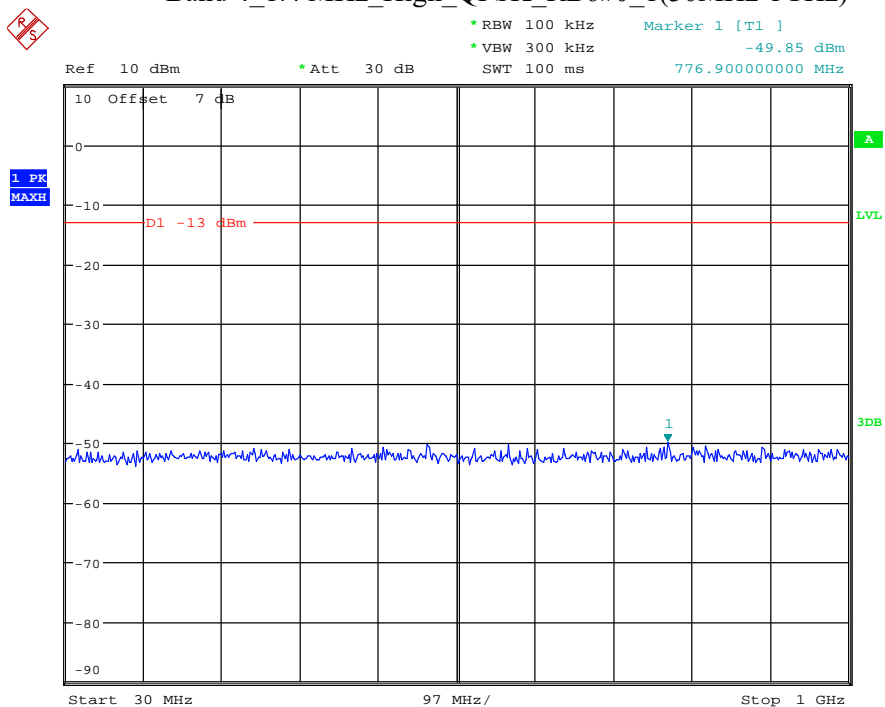

Date: 9.APR.2021 11:00:14

Band 4_1.4 MHz_Middle_QPSK_RB6#0_1(30MHz-1GHz)

Date: 9.APR.2021 11:00:34

Band 4_1.4 MHz_Middle_QPSK_RB6#0_2(1GHz-20GHz)

Date: 9.APR.2021 11:00:46

Band 4_1.4 MHz_High_QPSK_RB6#0_1(30MHz-1GHz)