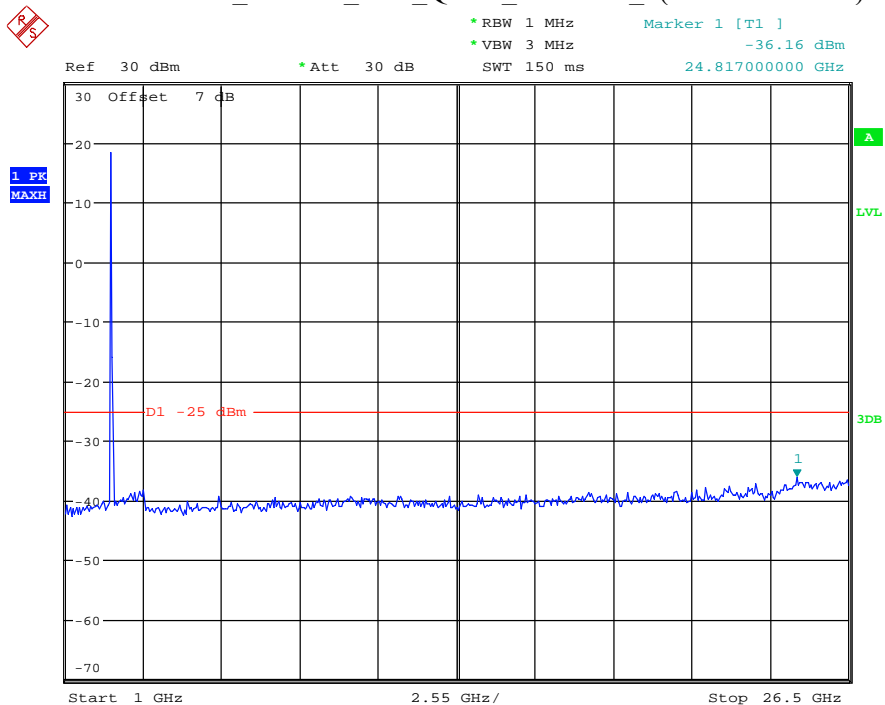

Date: 9.APR.2021 11:19:14

Band 7_15 MHz_High_QPSK_RB75#0_1(30MHz-1GHz)

Date: 9.APR.2021 11:21:27

Band 7_15 MHz_High_QPSK_RB75#0_2(1GHz-26.5GHz)

Date: 9.APR.2021 11:21:39

Band 7_20 MHz_Low_QPSK_RB100#0_1(30MHz-1GHz)

Date: 9.APR.2021 11:22:06

Band 7_20 MHz_Low_QPSK_RB100#0_2(1GHz-26.5GHz)

Date: 9.APR.2021 11:22:18

Band 7_20 MHz_Middle_QPSK_RB100#0_1(30MHz-1GHz)

Date: 9.APR.2021 11:22:42

Band 7_20 MHz_Middle_QPSK_RB100#0_2(1GHz-26.5GHz)