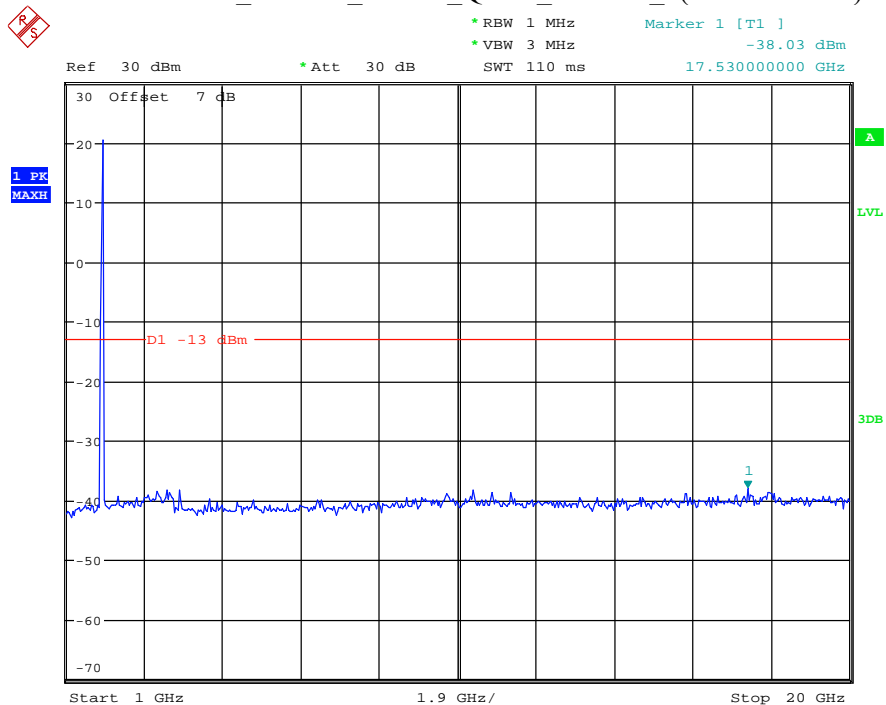

Band 2_10 MHz_Middle_QPSK_RB50#0_2(1GHz-20GHz)

Date: 9.APR.2021 10:55:26