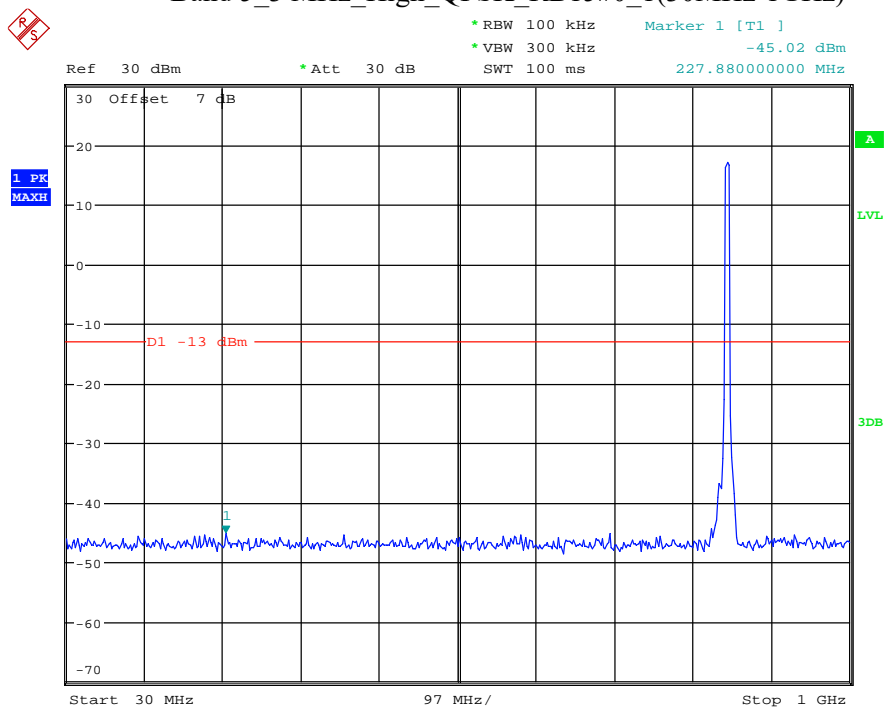

Band 5_3 MHz_High_QPSK_RB15#0_1(30MHz-1GHz)

Date: 9.APR.2021 11:13:08