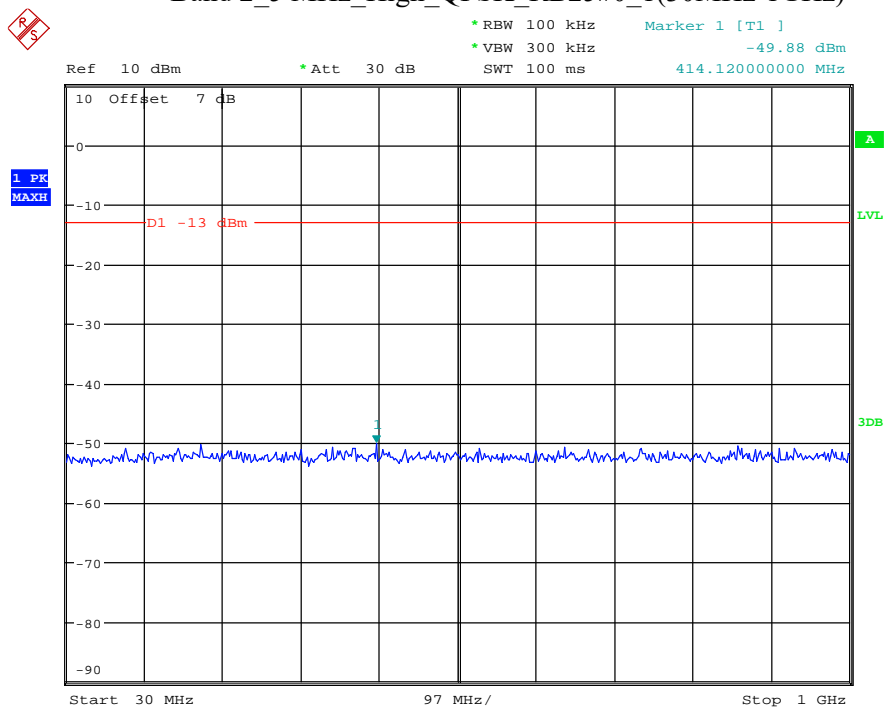

Band 2_5 MHz_High_QPSK_RB25#0_1(30MHz-1GHz)

Date: 9.APR.2021 10:54:05