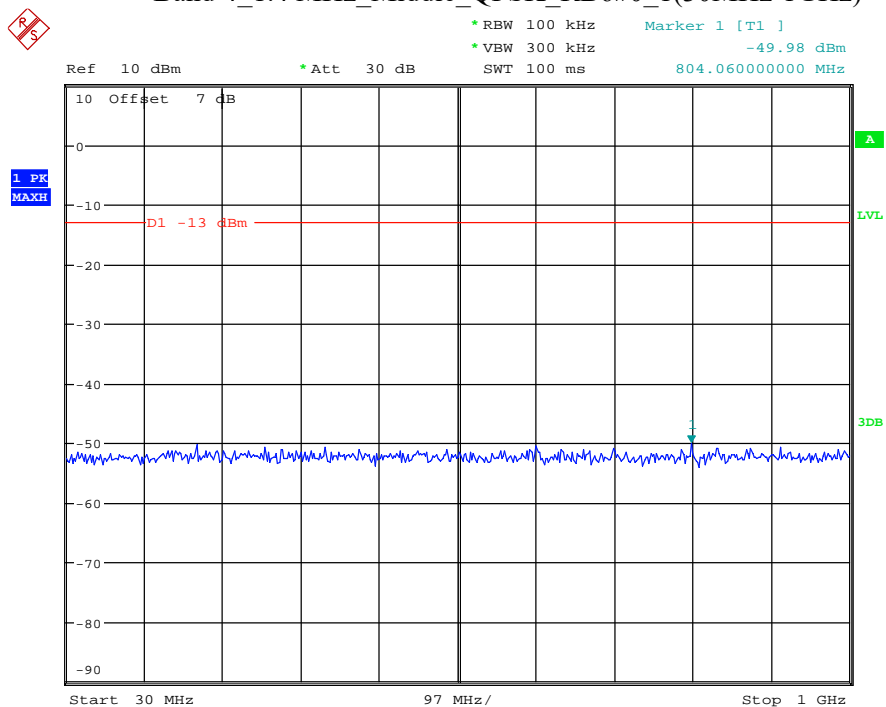

Band 4_1.4 MHz_Middle_QPSK_RB6#0_1(30MHz-1GHz)

Date: 9.APR.2021 11:00:34