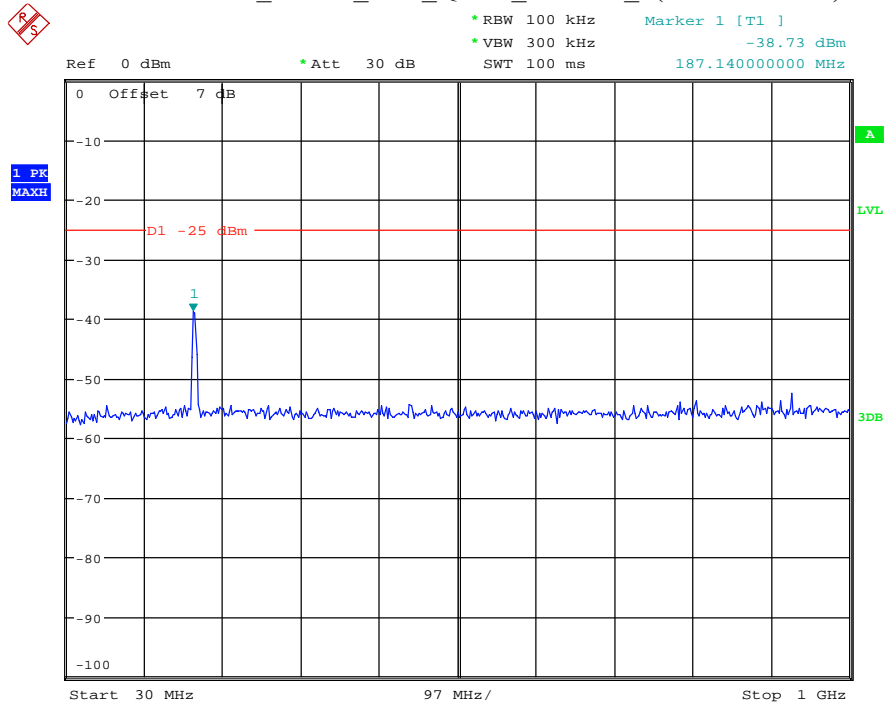

Band 7_5 MHz_Low_QPSK_RB25#0_1(30MHz-1GHz)

Date: 9.APR.2021 11:16:51