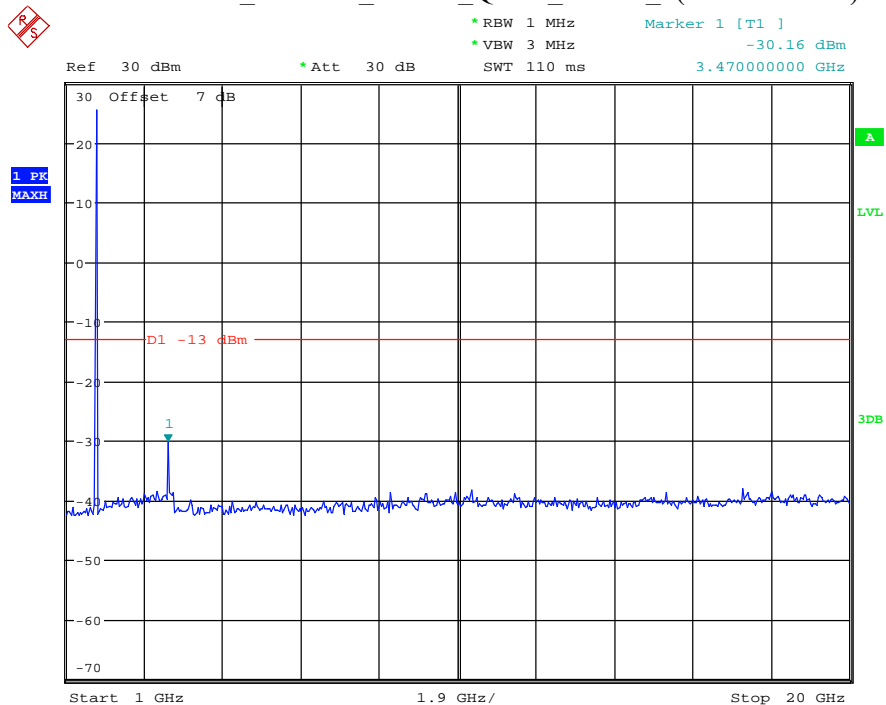

Band 4_1.4 MHz_Middle_QPSK_RB6#0_2(1GHz-20GHz)

Date: 9.APR.2021 11:00:46