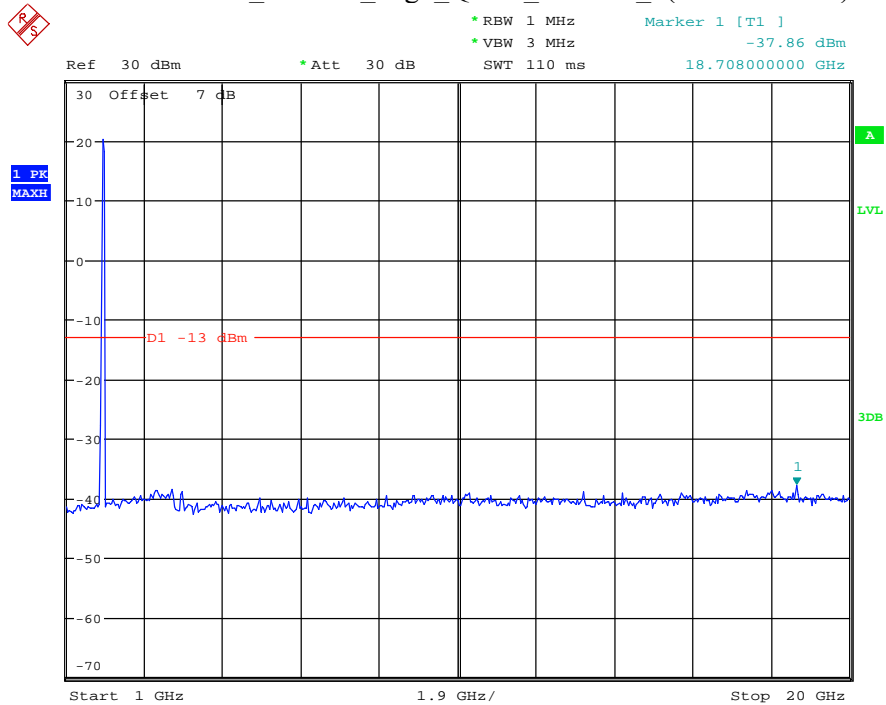

Date: 9.APR.2021 10:57:04

Band 2_15 MHz_Middle_QPSK_RB75#0_2(1GHz-20GHz)

Date: 9.APR.2021 10:57:15

Band 2_15 MHz_High_QPSK_RB75#0_1(30MHz-1GHz)

Date: 9.APR.2021 10:57:39

Band 2_15 MHz_High_QPSK_RB75#0_2(1GHz-20GHz)