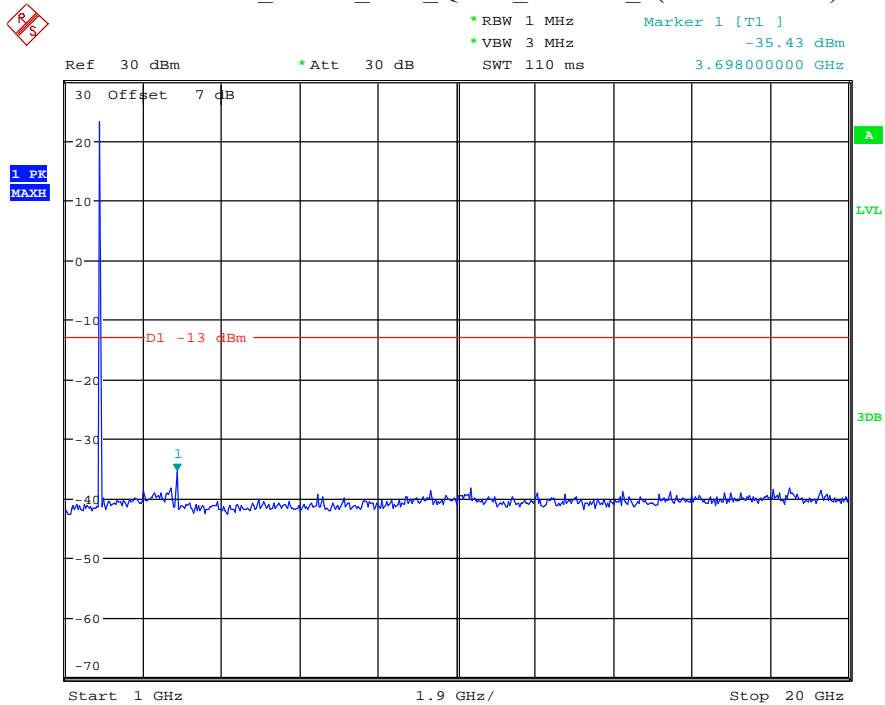

Band 2_3 MHz_Low_QPSK_RB15#0_2(1GHz-20GHz)

Date: 9.APR.2021 10:51:38