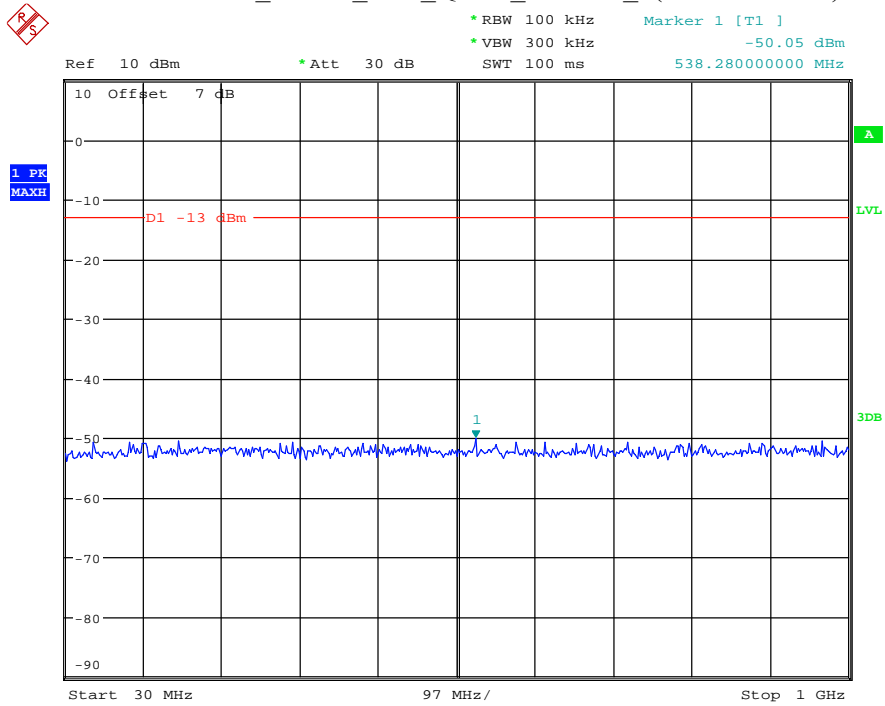

Band 2_3 MHz_Low_QPSK_RB15#0_1(30MHz-1GHz)

Date: 9.APR.2021 10:51:26