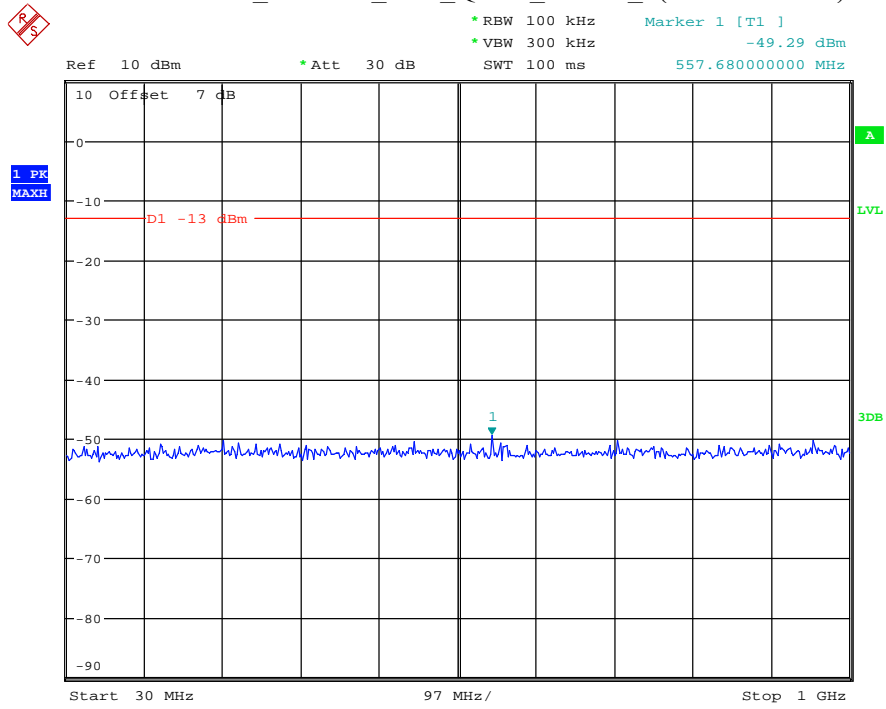

Please refer to following plots:

Band 2_1.4 MHz_Low_QPSK_RB6#0_1(30MHz-1GHz)

Date: 9.APR.2021 10:49:52

Band 2_1.4 MHz_Low_QPSK_RB6#0_2(1GHz-20GHz)

Date: 9.APR.2021 10:50:04

Band 2_1.4 MHz_Middle_QPSK_RB6#0_1(30MHz-1GHz)