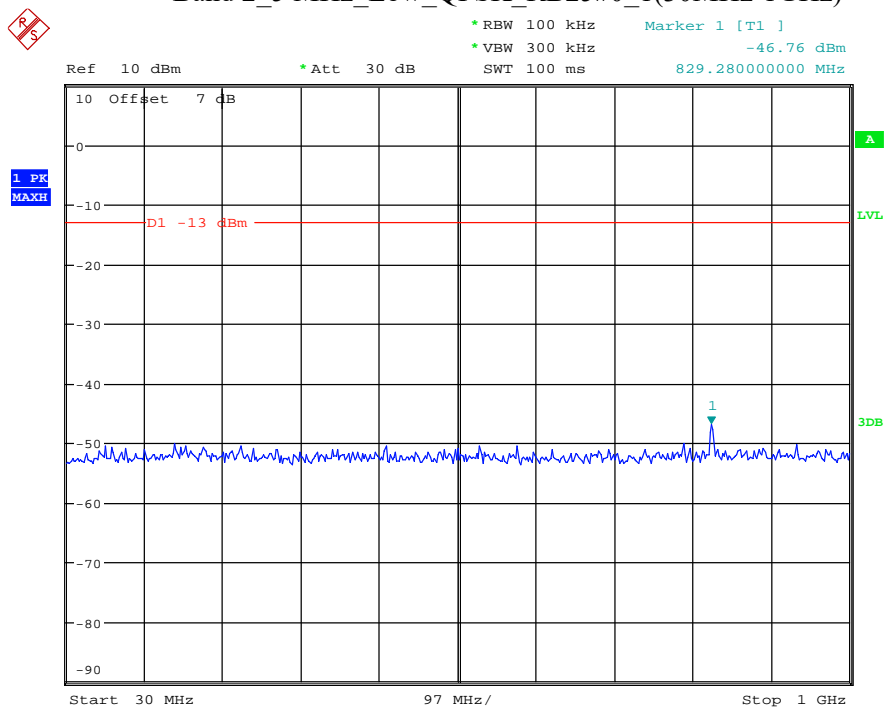

Band 2_5 MHz_Low_QPSK_RB25#0_1(30MHz-1GHz)

Date: 9.APR.2021 10:53:04