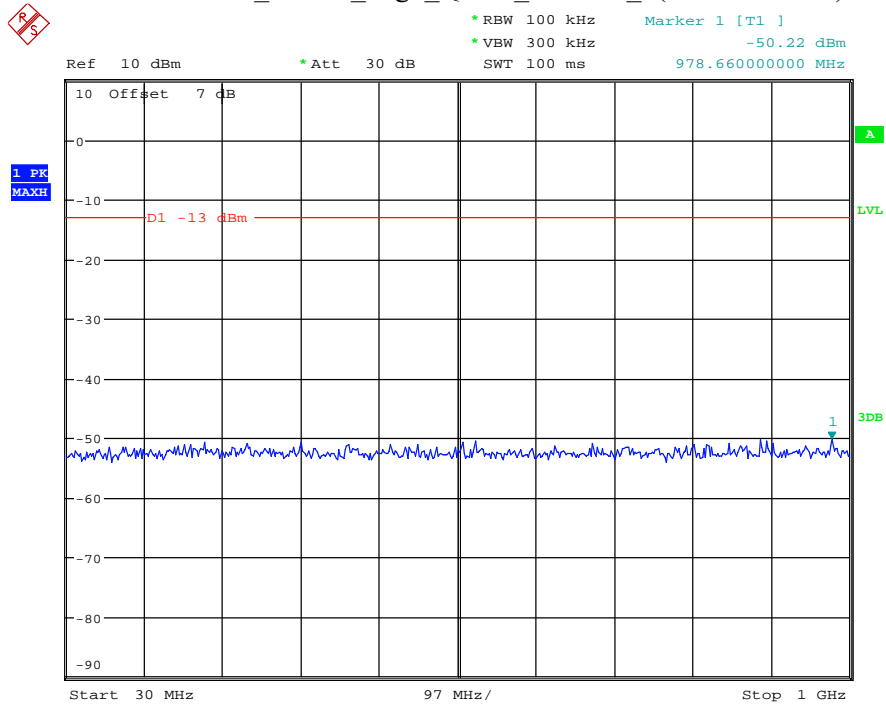

Date: 9.APR.2021 11:03:33

Band 4_5 MHz_Middle_QPSK_RB25#0_1(30MHz-1GHz)

Date: 9.APR.2021 11:03:54

Band 4_5 MHz_Middle_QPSK_RB25#0_2(1GHz-20GHz)

Date: 9.APR.2021 11:04:06

Band 4_5 MHz_High_QPSK_RB25#0_1(30MHz-1GHz)