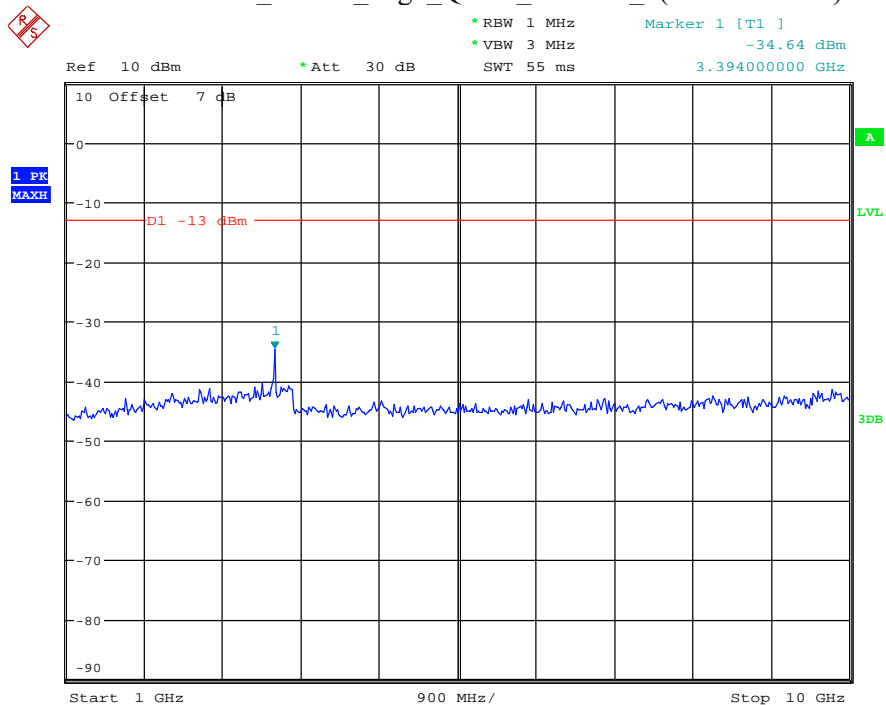

Date: 9.APR.2021 11:10:03

Band 4_20 MHz_High_QPSK_RB100#0_2(1GHz-20GHz)

Date: 9.APR.2021 11:10:14

Band 5_1.4 MHz_Middle_QPSK_RB6#0_1(30MHz-1GHz)

Date: 9.APR.2021 11:11:04

Band 5_1.4 MHz_Middle_QPSK_RB6#0_2(1GHz-10GHz)

Date: 9.APR.2021 11:11:16

Band 5_3 MHz_High_QPSK_RB15#0_1(30MHz-1GHz)

Date: 9.APR.2021 11:13:08

Band 5_3 MHz_High_QPSK_RB15#0_2(1GHz-10GHz)

Date: 9.APR.2021 11:13:19

Band 5_5 MHz_High_QPSK_RB25#0_1(30MHz-1GHz)