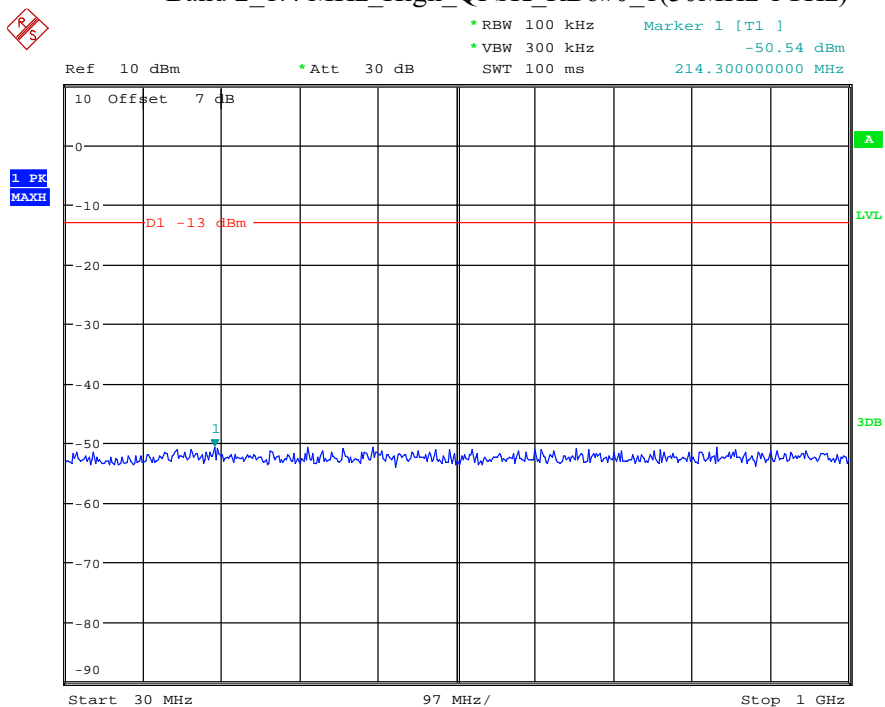

Band 2_1.4 MHz_High_QPSK_RB6#0_1(30MHz-1GHz)

Date: 9.APR.2021 10:50:51