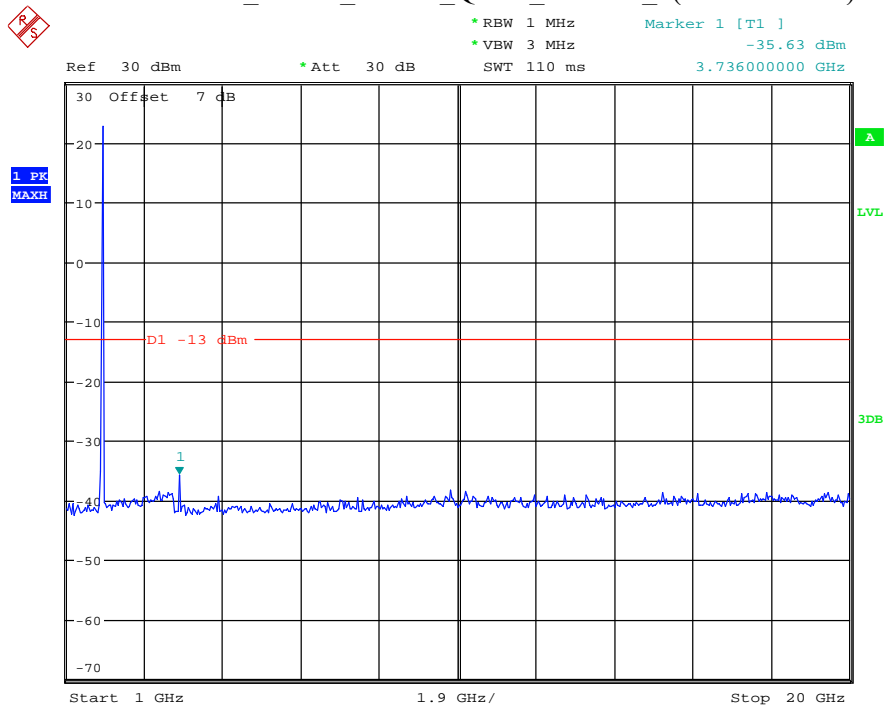

Band 2_3 MHz_Middle_QPSK_RB15#0_2(1GHz-20GHz)

Date: 9.APR.2021 10:52:07