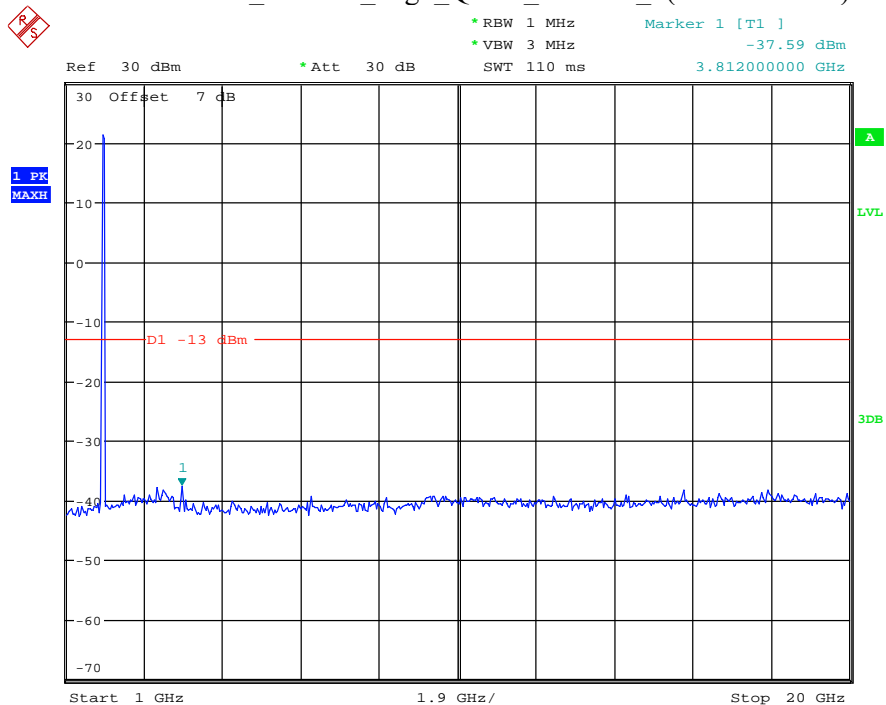

Date: 9.APR.2021 10:55:14

Band 2_10 MHz_Middle_QPSK_RB50#0_2(1GHz-20GHz)

Date: 9.APR.2021 10:55:26

Band 2_10 MHz_High_QPSK_RB50#0_1(30MHz-1GHz)

Date: 9.APR.2021 10:55:46

Band 2_10 MHz_High_QPSK_RB50#0_2(1GHz-20GHz)