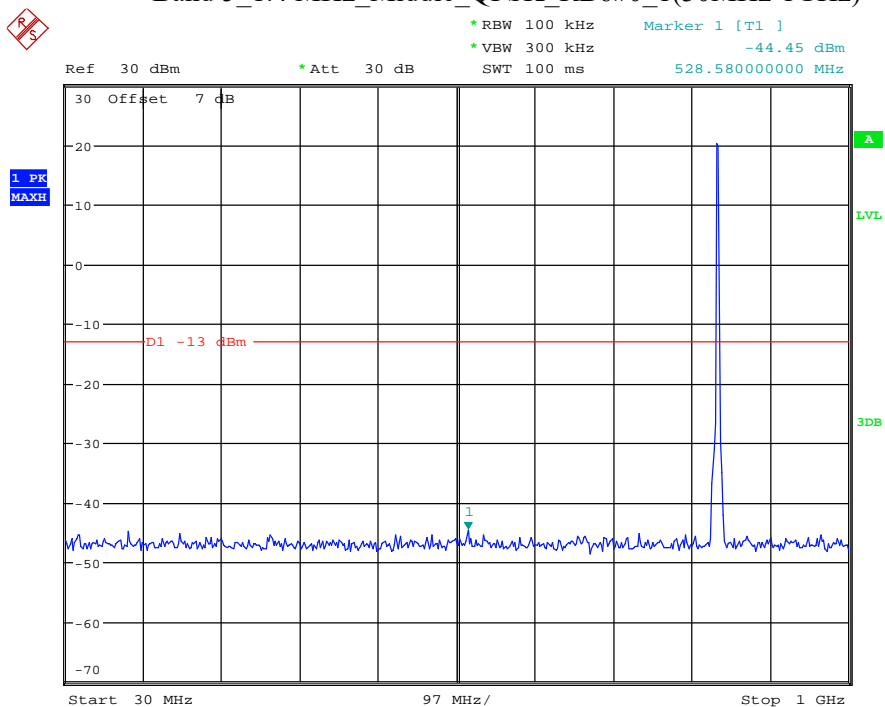

Band 5_1.4 MHz_Middle_QPSK_RB6#0_1(30MHz-1GHz)

Date: 9.APR.2021 11:11:04