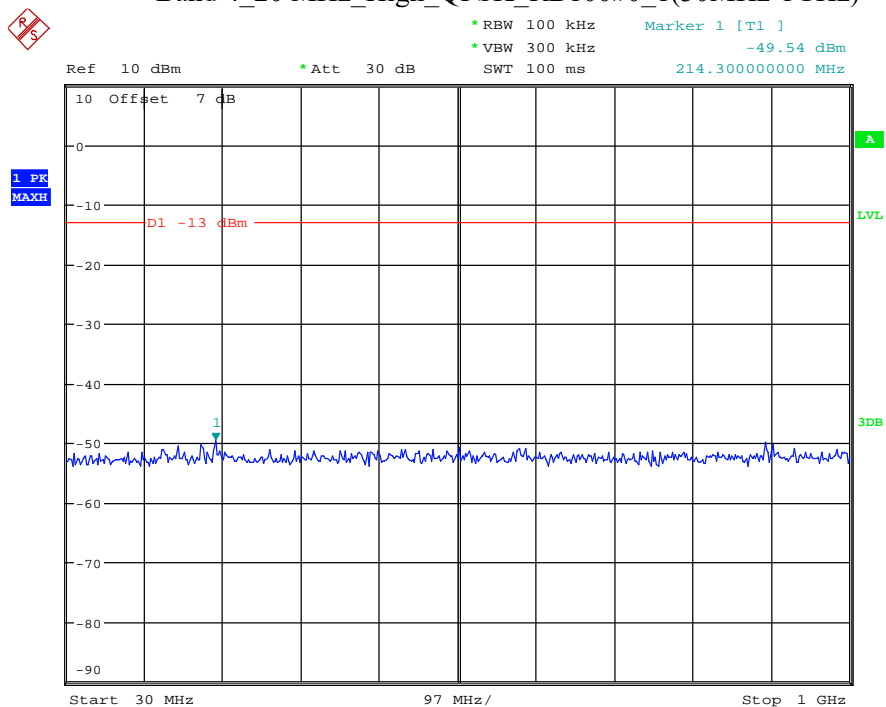

Date: 9.APR.2021 11:08:59

Band 4_20 MHz_Middle_QPSK_RB100#0_1(30MHz-1GHz)

Date: 9.APR.2021 11:09:27

Band 4_20 MHz_Middle_QPSK_RB100#0_2(1GHz-20GHz)

Date: 9.APR.2021 11:09:38

Band 4_20 MHz_High_QPSK_RB100#0_1(30MHz-1GHz)