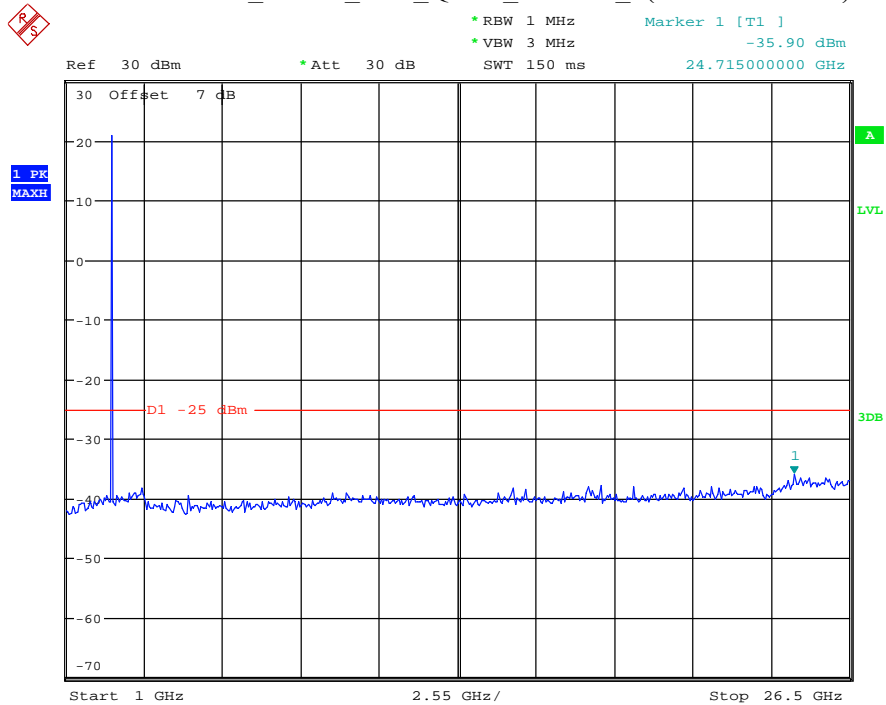

Date: 9.APR.2021 11:14:38

Band 5_5 MHz_High_QPSK_RB25#0_2(1GHz-10GHz)

Date: 9.APR.2021 11:14:50

Band 7_5 MHz_Low_QPSK_RB25#0_1(30MHz-1GHz)

Date: 9.APR.2021 11:16:51

Band 7_5 MHz_Low_QPSK_RB25#0_2(1GHz-26.5GHz)