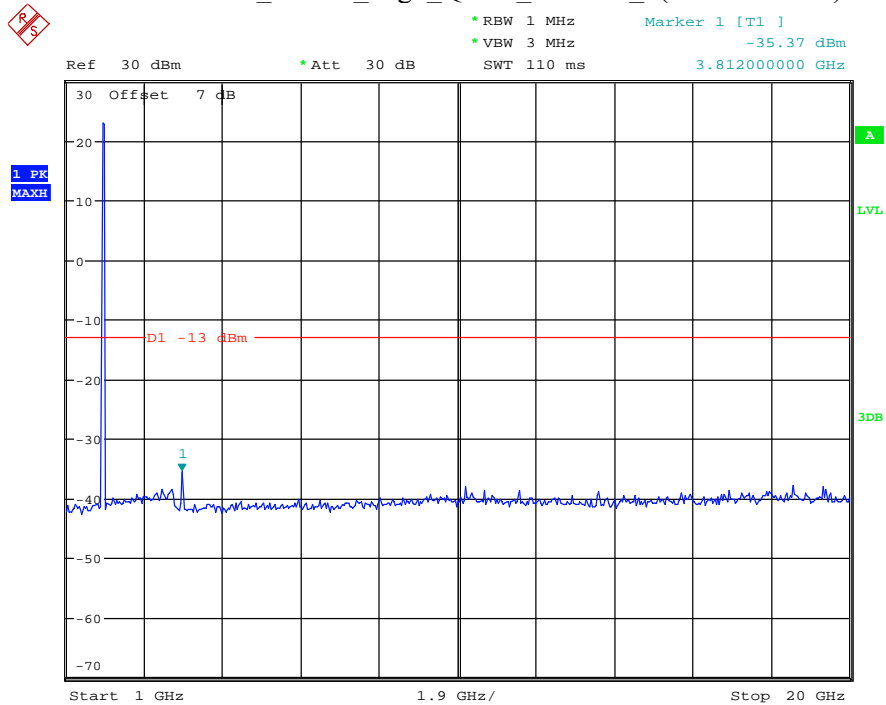

Date: 9.APR.2021 10:51:55

Band 2_3 MHz_Middle_QPSK_RB15#0_2(1GHz-20GHz)

Date: 9.APR.2021 10:52:07

Band 2_3 MHz_High_QPSK_RB15#0_1(30MHz-1GHz)

Date: 9.APR.2021 10:52:28

Band 2_3 MHz_High_QPSK_RB15#0_2(1GHz-20GHz)