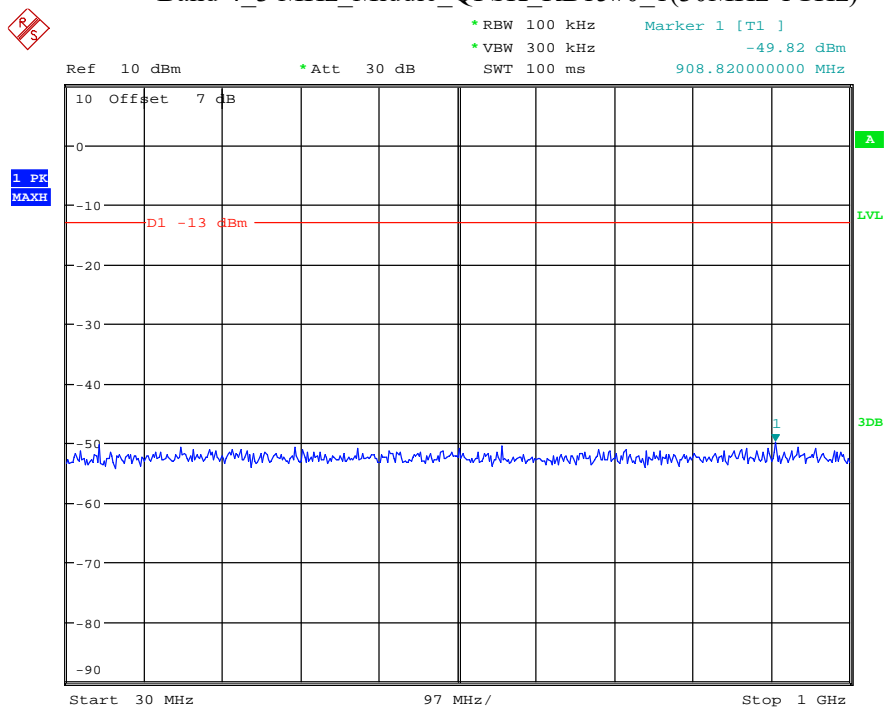

Band 4_3 MHz_Middle_QPSK_RB15#0_1(30MHz-1GHz)

Date: 9.APR.2021 11:02:11