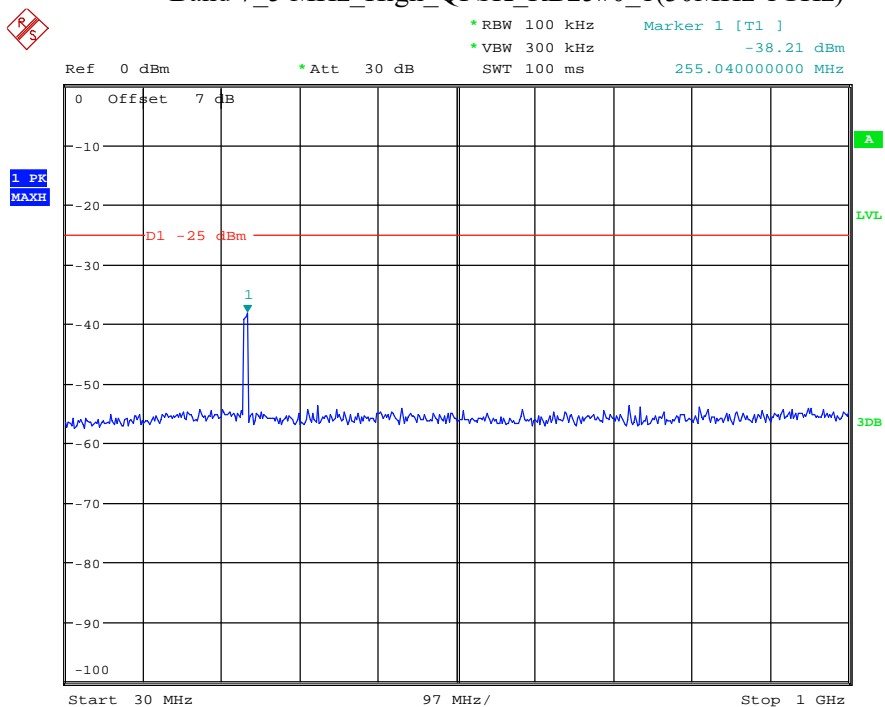

Date: 9.APR.2021 11:17:03

Band 7_5 MHz_Middle_QPSK_RB25#0_1(30MHz-1GHz)

Date: 9.APR.2021 11:17:21

Band 7_5 MHz_Middle_QPSK_RB25#0_2(1GHz-26.5GHz)

Date: 9.APR.2021 11:17:32

Band 7_5 MHz_High_QPSK_RB25#0_1(30MHz-1GHz)