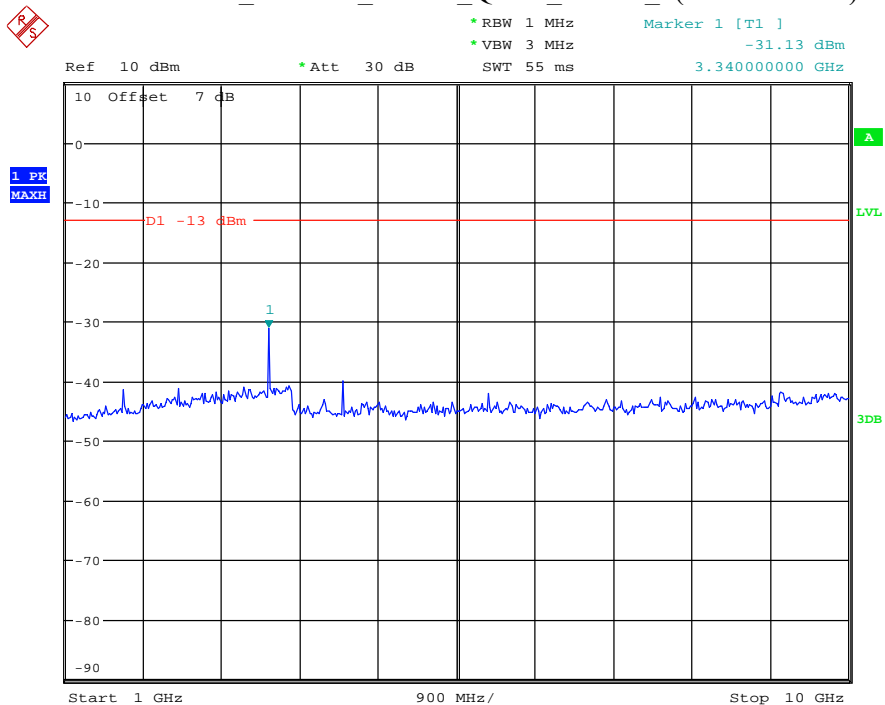

Date: 9.APR.2021 11:10:03

Band 4_20 MHz_High_QPSK_RB100#0_2(1GHz-20GHz)

Date: 9.APR.2021 11:10:14

Band 5_1.4 MHz_Middle_QPSK_RB6#0_1(30MHz-1GHz)

Date: 9.APR.2021 11:11:04

Band 5_1.4 MHz_Middle_QPSK_RB6#0_2(1GHz-10GHz)

Date: 9.APR.2021 11:11:16

Band 5_3 MHz_High_QPSK_RB15#0_1(30MHz-1GHz)

Date: 9.APR.2021 11:13:08

Band 5_3 MHz_High_QPSK_RB15#0_2(1GHz-10GHz)

Date: 9.APR.2021 11:13:19

Band 5_5 MHz_High_QPSK_RB25#0_1(30MHz-1GHz)