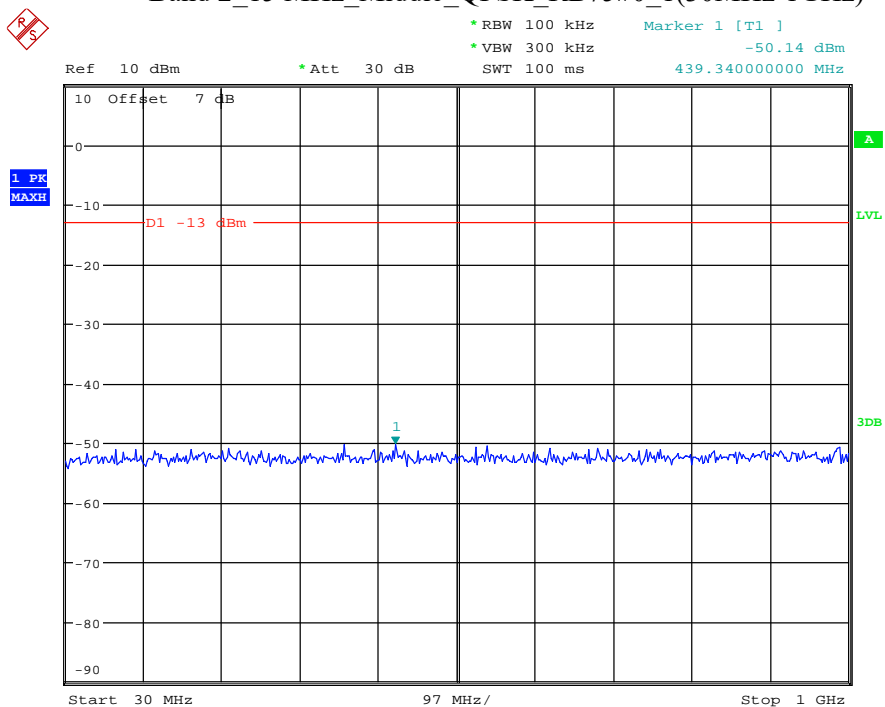

Date: 9.APR.2021 10:55:57

Band 2_15 MHz_Low_QPSK_RB75#0_1(30MHz-1GHz)

Date: 9.APR.2021 10:56:28

Band 2_15 MHz_Low_QPSK_RB75#0_2(1GHz-20GHz)

Date: 9.APR.2021 10:56:39

Band 2_15 MHz_Middle_QPSK_RB75#0_1(30MHz-1GHz)