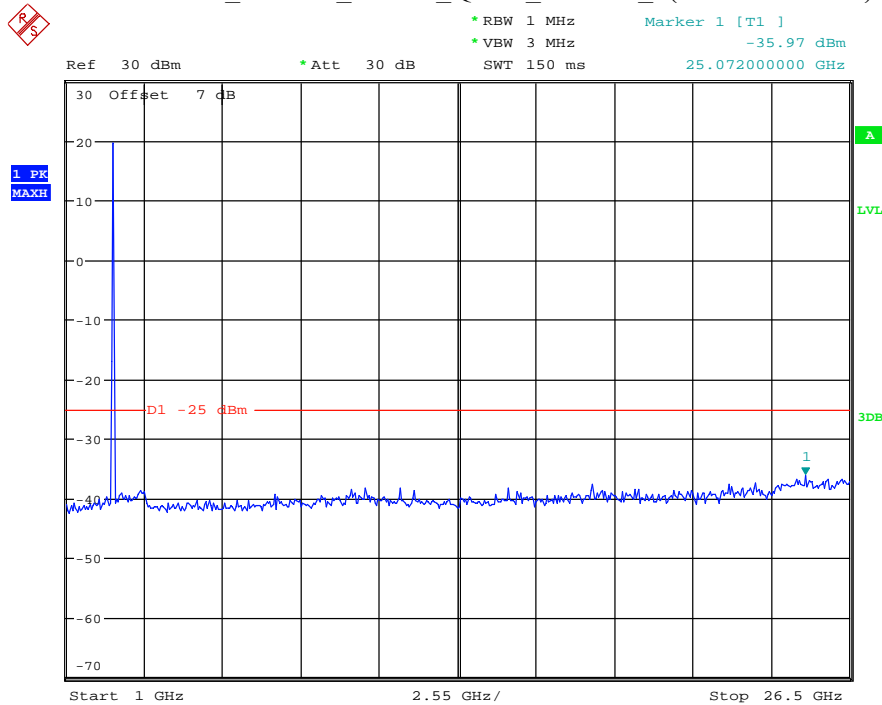

Date: 9.APR.2021 11:17:50

Band 7_5 MHz_High_QPSK_RB25#0_2(1GHz-26.5GHz)

Date: 9.APR.2021 11:18:01

Band 7_10 MHz_Middle_QPSK_RB50#0_1(30MHz-1GHz)

Date: 9.APR.2021 11:19:02

Band 7_10 MHz_Middle_QPSK_RB50#0_2(1GHz-26.5GHz)

Date: 9.APR.2021 11:19:14

Band 7_15 MHz_High_QPSK_RB75#0_1(30MHz-1GHz)

Date: 9.APR.2021 11:21:27

Band 7_15 MHz_High_QPSK_RB75#0_2(1GHz-26.5GHz)

Date: 9.APR.2021 11:21:39

Band 7_20 MHz_Low_QPSK_RB100#0_1(30MHz-1GHz)