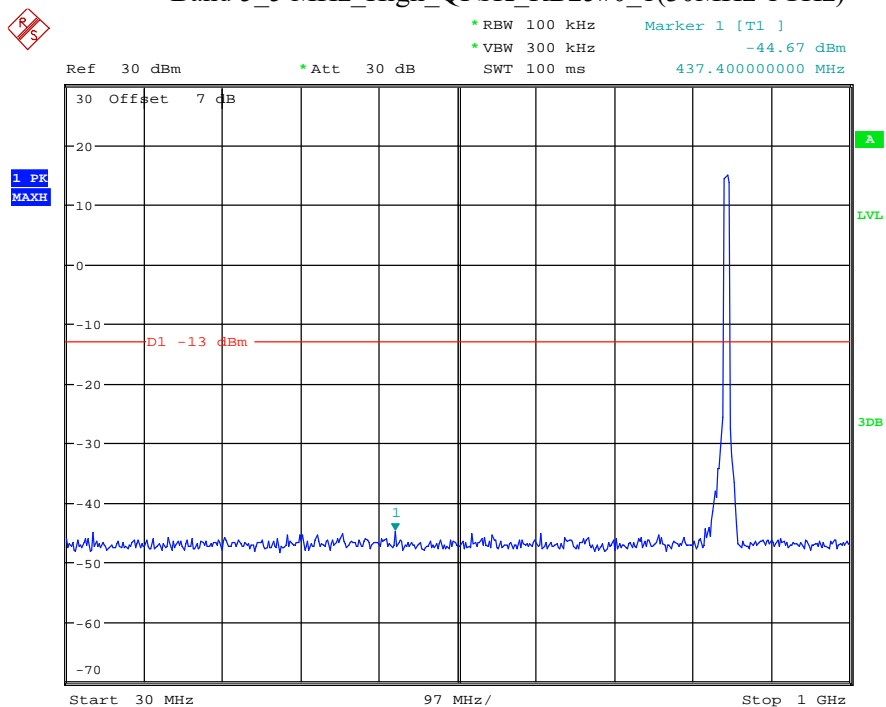

Date: 9.APR.2021 11:11:16

Band 5_3 MHz_High_QPSK_RB15#0_1(30MHz-1GHz)

Date: 9.APR.2021 11:13:08

Band 5_3 MHz_High_QPSK_RB15#0_2(1GHz-10GHz)

Date: 9.APR.2021 11:13:19

Band 5_5 MHz_High_QPSK_RB25#0_1(30MHz-1GHz)