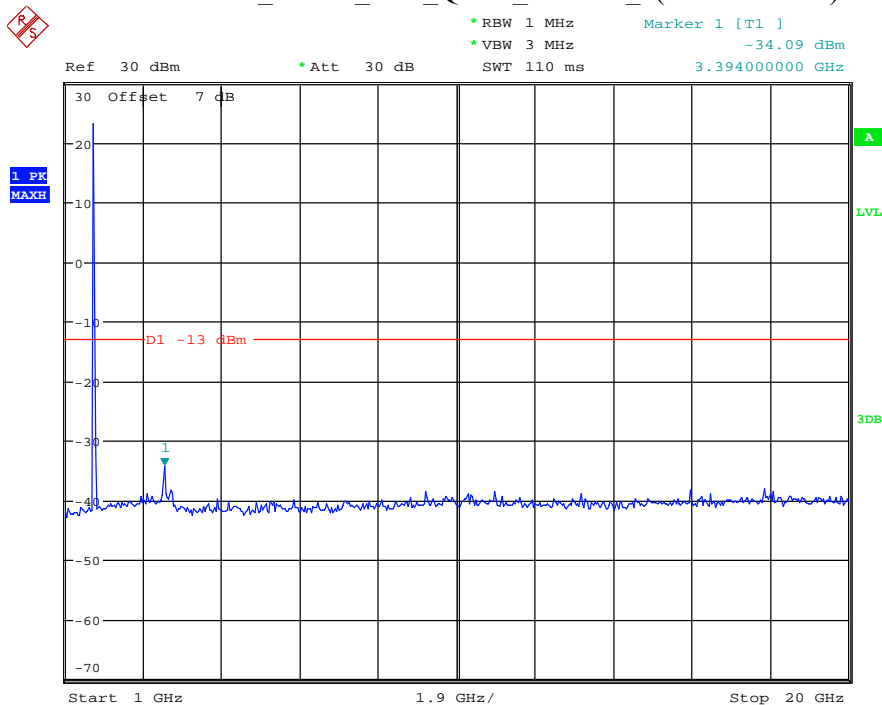

Date: 9.APR.2021 11:01:07

Band 4_1.4 MHz_High_QPSK_RB6#0_2(1GHz-20GHz)

Date: 9.APR.2021 11:01:18

Band 4_3 MHz_Low_QPSK_RB15#0_1(30MHz-1GHz)

Date: 9.APR.2021 11:01:42

Band 4_3 MHz_Low_QPSK_RB15#0_2(1GHz-20GHz)