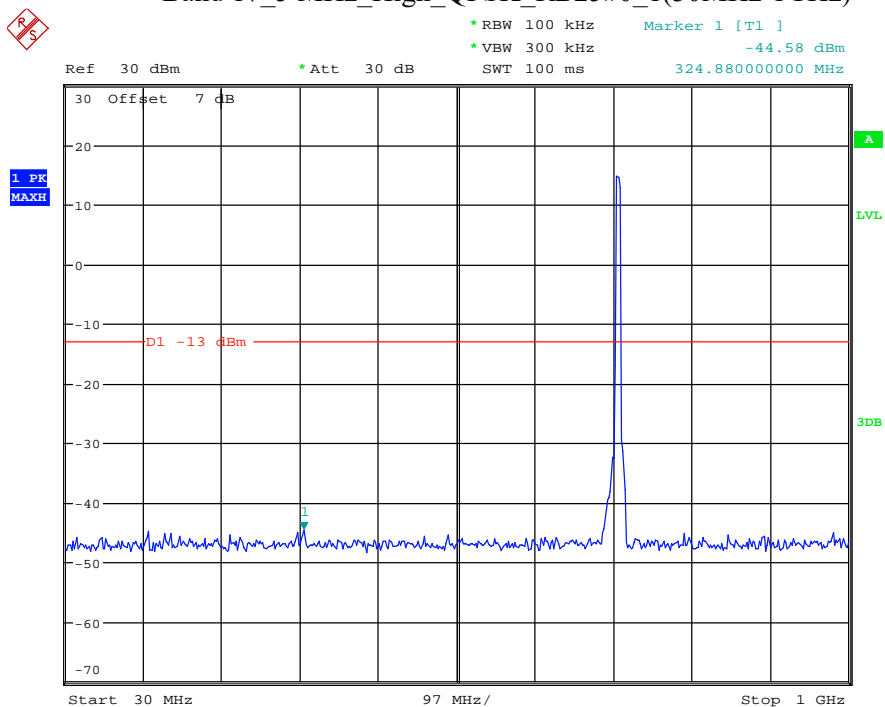

Band 17_5 MHz_High_QPSK_RB25#0_1(30MHz-1GHz)

Date: 9.APR.2021 11:31:17