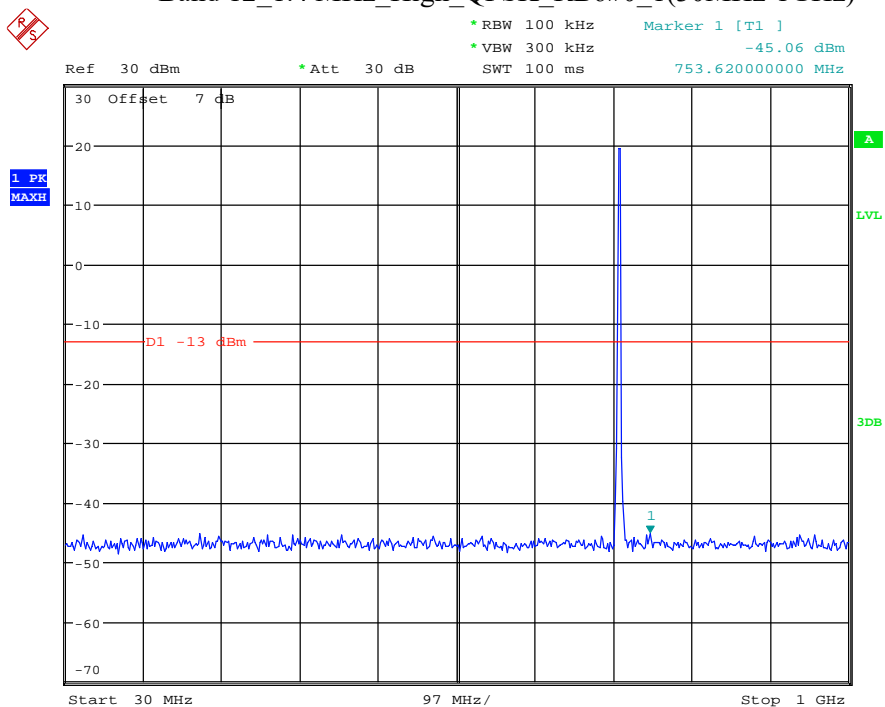

Date: 9.APR.2021 11:22:54

Band 7_20 MHz_High_QPSK_RB100#0_1(30MHz-1GHz)

Date: 9.APR.2021 11:23:18

Band 7_20 MHz_High_QPSK_RB100#0_2(1GHz-26.5GHz)

Date: 9.APR.2021 11:23:30

Band 12_1.4 MHz_High_QPSK_RB6#0_1(30MHz-1GHz)