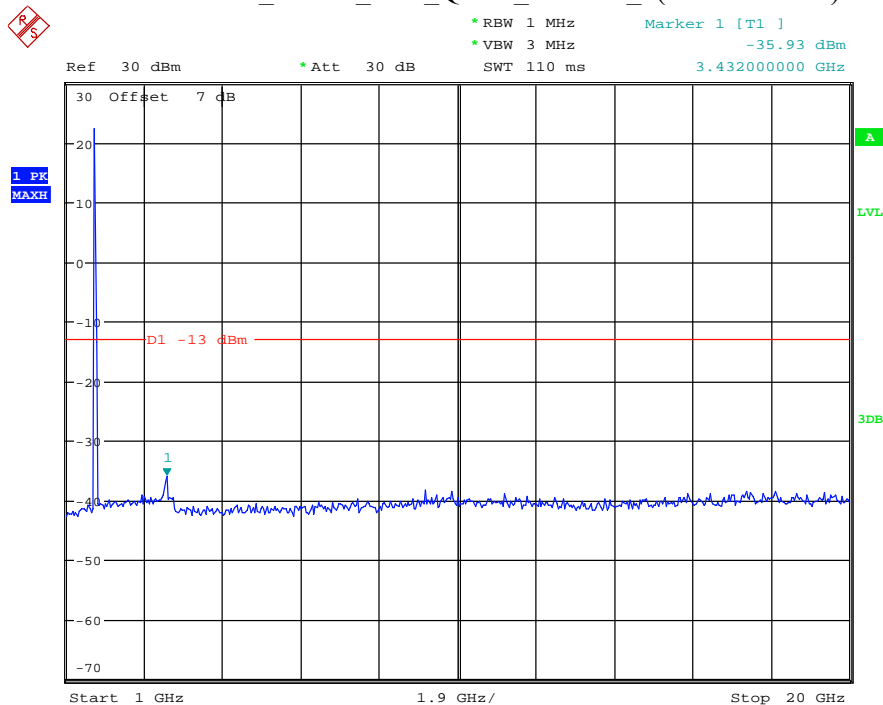

Date: 9.APR.2021 11:02:44

Band 4_3 MHz_High_QPSK_RB15#0_2(1GHz-20GHz)

Date: 9.APR.2021 11:02:58

Band 4_5 MHz_Low_QPSK_RB25#0_1(30MHz-1GHz)

Date: 9.APR.2021 11:03:22

Band 4_5 MHz_Low_QPSK_RB25#0_2(1GHz-20GHz)