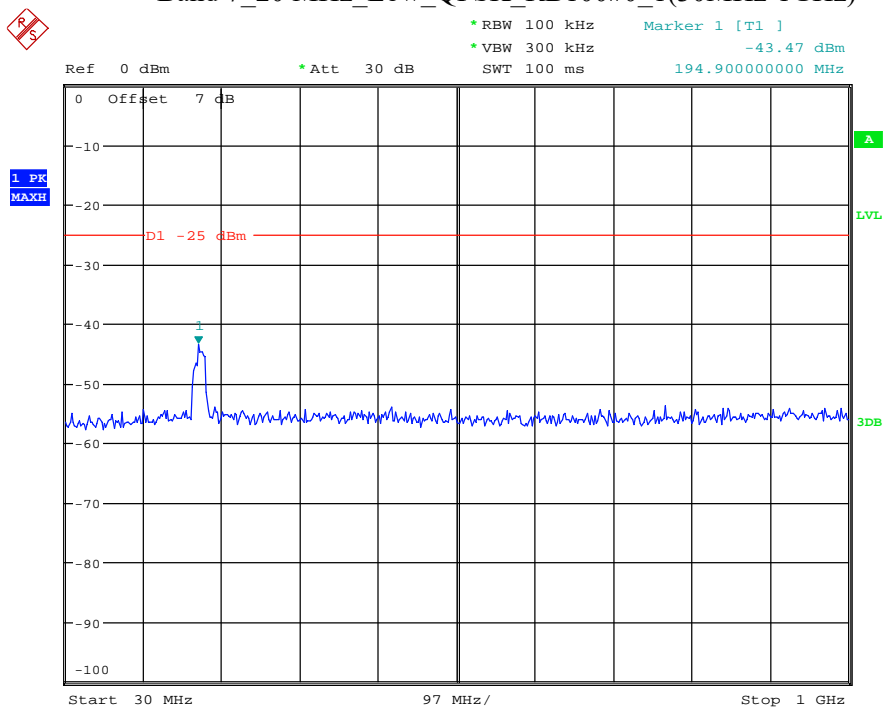

Date: 9.APR.2021 11:19:14

Band 7_15 MHz_High_QPSK_RB75#0_1(30MHz-1GHz)

Date: 9.APR.2021 11:21:27

Band 7_15 MHz_High_QPSK_RB75#0_2(1GHz-26.5GHz)

Date: 9.APR.2021 11:21:39

Band 7_20 MHz_Low_QPSK_RB100#0_1(30MHz-1GHz)

Date: 9.APR.2021 11:22:06

Band 7_20 MHz_Low_QPSK_RB100#0_2(1GHz-26.5GHz)

Date: 9.APR.2021 11:22:18

Band 7_20 MHz_Middle_QPSK_RB100#0_1(30MHz-1GHz)

Date: 9.APR.2021 11:22:42

Band 7_20 MHz_Middle_QPSK_RB100#0_2(1GHz-26.5GHz)