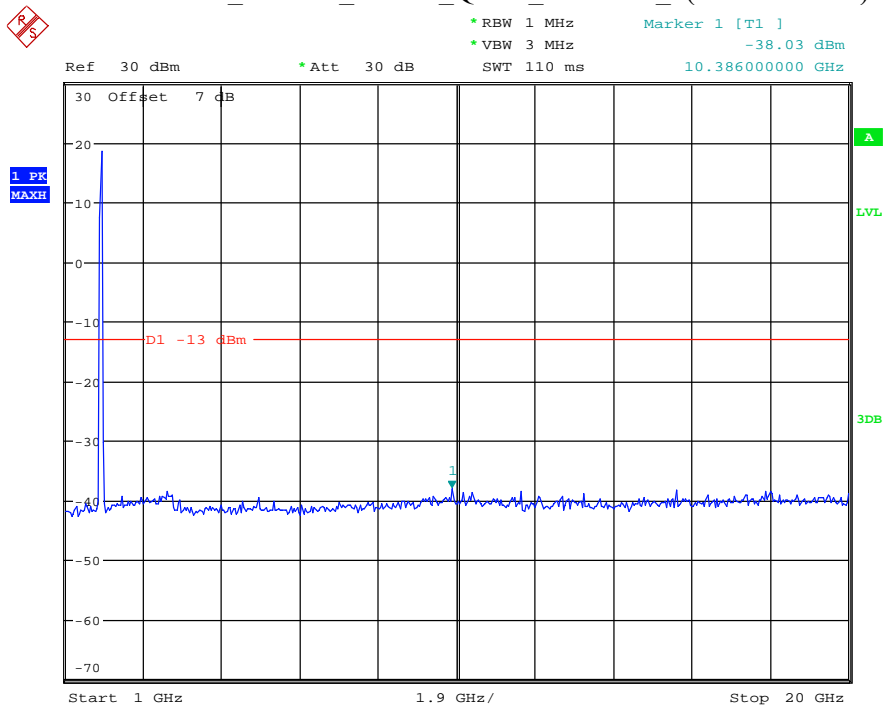

Band 2_20 MHz_Middle_QPSK_RB100#0_2(1GHz-20GHz)

Date: 9.APR.2021 10:59:06