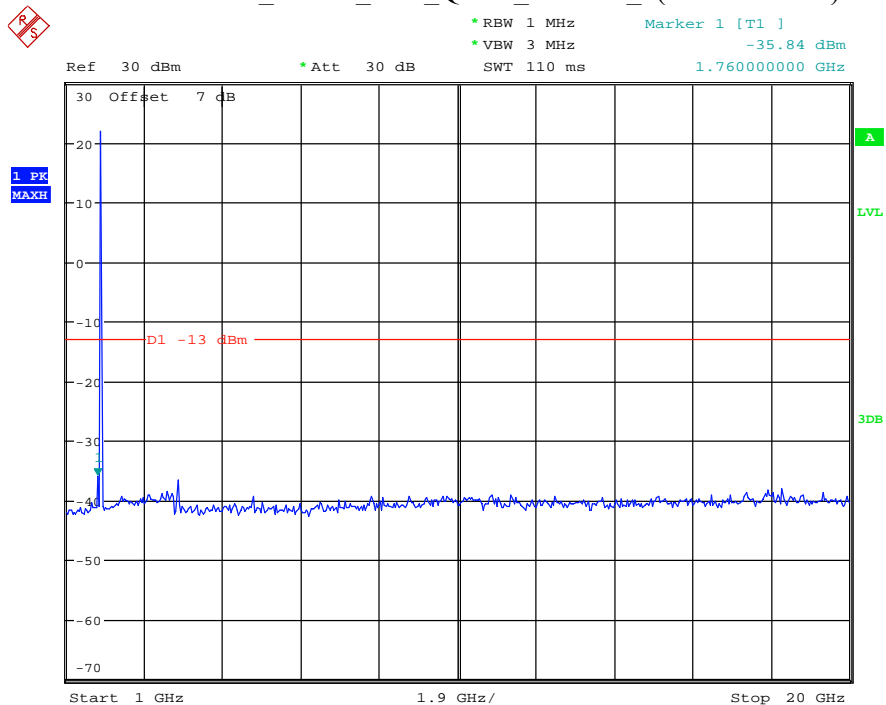

Band 2_5 MHz_Low_QPSK_RB25#0_2(1GHz-20GHz)

Date: 9.APR.2021 10:53:15