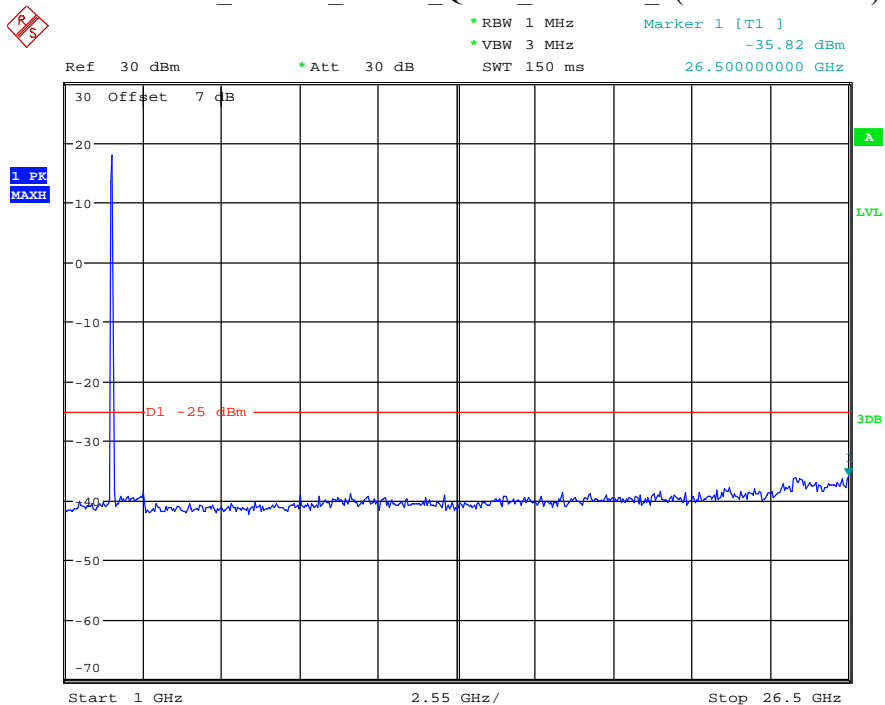

Date: 9.APR.2021 11:19:14

Band 7_15 MHz_High_QPSK_RB75#0_1(30MHz-1GHz)

Date: 9.APR.2021 11:21:27

Band 7_15 MHz_High_QPSK_RB75#0_2(1GHz-26.5GHz)

Date: 9.APR.2021 11:21:39

Band 7_20 MHz_Low_QPSK_RB100#0_1(30MHz-1GHz)

Date: 9.APR.2021 11:22:06

Band 7_20 MHz_Low_QPSK_RB100#0_2(1GHz-26.5GHz)

Date: 9.APR.2021 11:22:18

Band 7_20 MHz_Middle_QPSK_RB100#0_1(30MHz-1GHz)

Date: 9.APR.2021 11:22:42

Band 7_20 MHz_Middle_QPSK_RB100#0_2(1GHz-26.5GHz)