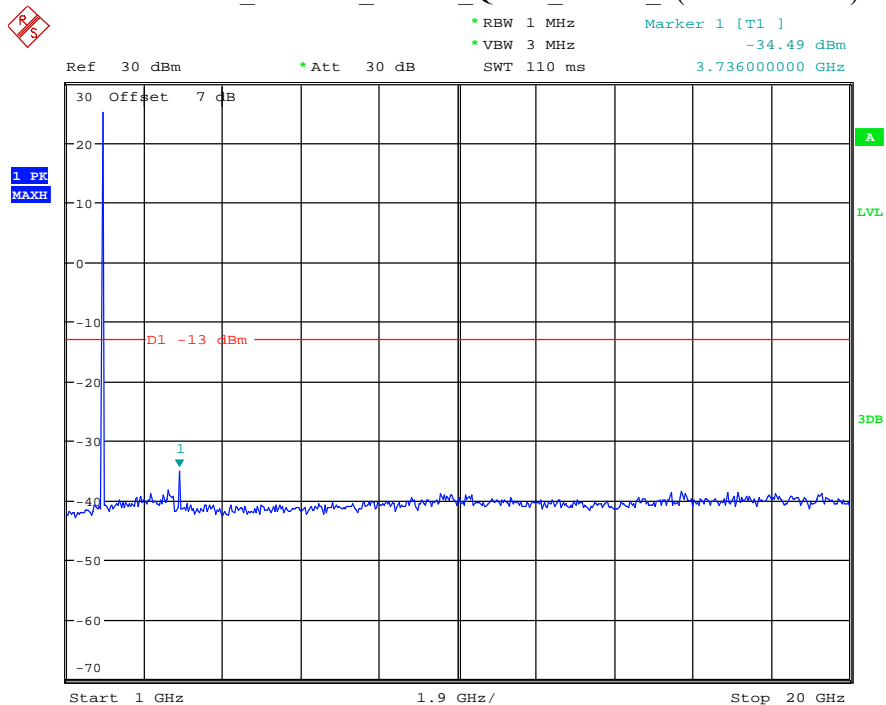

Band 2_1.4 MHz_Middle_QPSK_RB6#0_2(1GHz-20GHz)

Date: 9.APR.2021 10:50:33