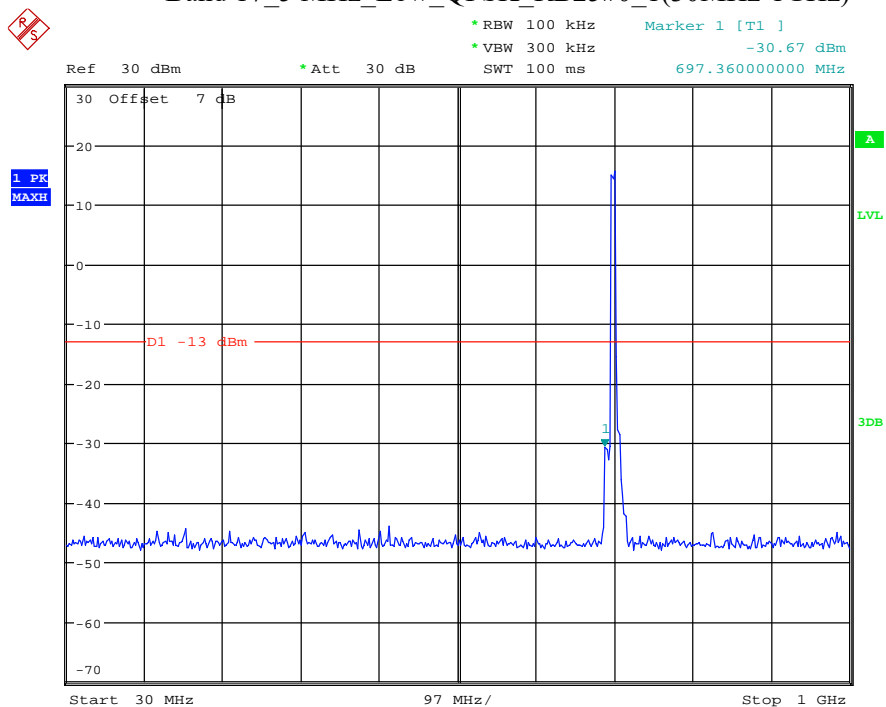

Date: 9.APR.2021 11:26:05

Band 12_10 MHz_Low_QPSK_RB50#0_1(30MHz-1GHz)

Date: 9.APR.2021 11:28:38

Band 12_10 MHz_Low_QPSK_RB50#0_2(1GHz-10GHz)

Date: 9.APR.2021 11:28:49

Band 17_5 MHz_Low_QPSK_RB25#0_1(30MHz-1GHz)