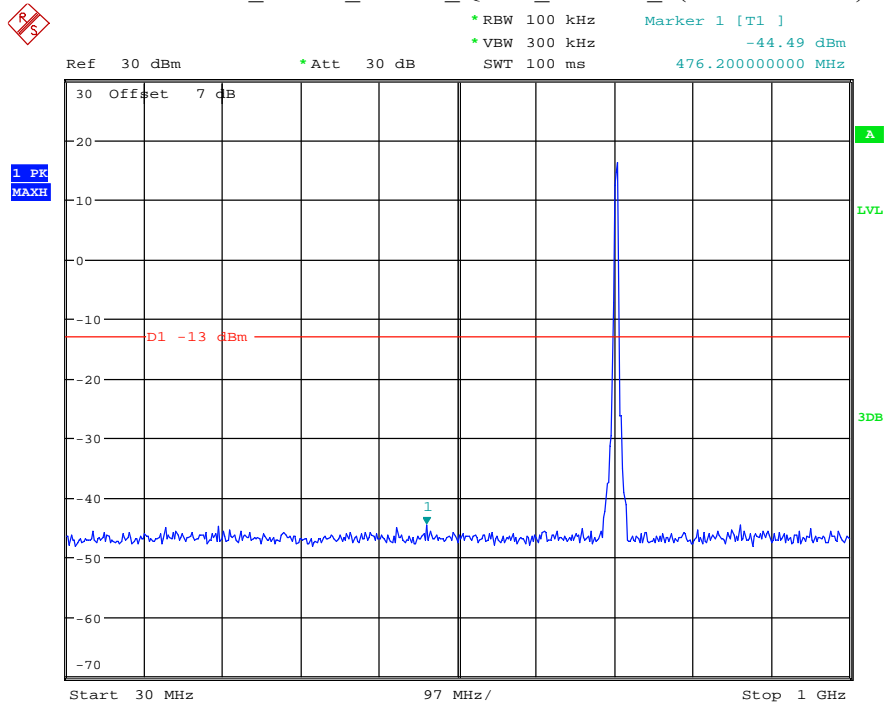

Band 17_5 MHz_Middle_QPSK_RB25#0_1(30MHz-1GHz)

Date: 9.APR.2021 11:30:48