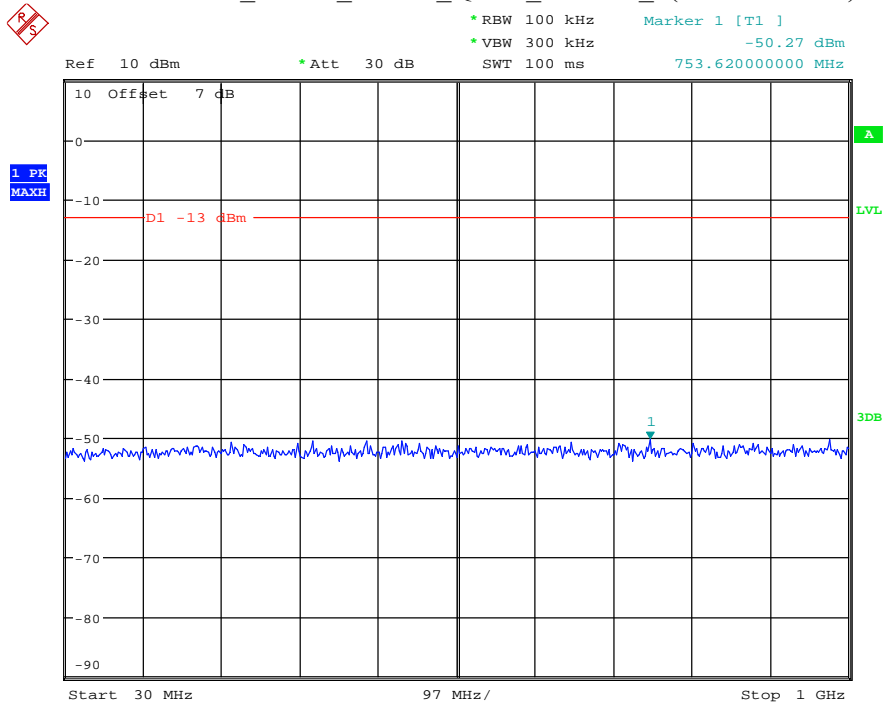

Band 4_5 MHz_Middle_QPSK_RB25#0_1(30MHz-1GHz)

Date: 9.APR.2021 11:03:54