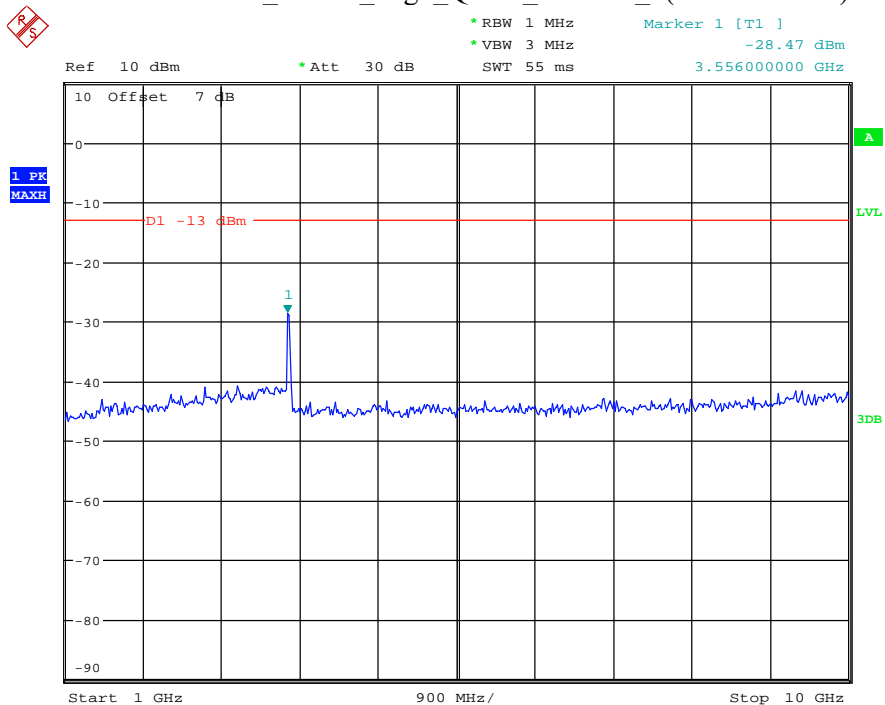

Date: 9.APR.2021 11:26:05

Band 12_10 MHz_Low_QPSK_RB50#0_1(30MHz-1GHz)

Date: 9.APR.2021 11:28:38

Band 12_10 MHz_Low_QPSK_RB50#0_2(1GHz-10GHz)

Date: 9.APR.2021 11:28:49

Band 17_5 MHz_Low_QPSK_RB25#0_1(30MHz-1GHz)

Date: 9.APR.2021 11:30:16

Band 17_5 MHz_Low_QPSK_RB25#0_2(1GHz-10GHz)

Date: 9.APR.2021 11:30:27

Band 17_5 MHz_Middle_QPSK_RB25#0_1(30MHz-1GHz)

Date: 9.APR.2021 11:30:48

Band 17_5 MHz_Middle_QPSK_RB25#0_2(1GHz-10GHz)

Date: 9.APR.2021 11:31:00

Band 17_5 MHz_High_QPSK_RB25#0_1(30MHz-1GHz)

Date: 9.APR.2021 11:31:17

Band 17_5 MHz_High_QPSK_RB25#0_2(1GHz-10GHz)

Date: 9.APR.2021 11:31:29