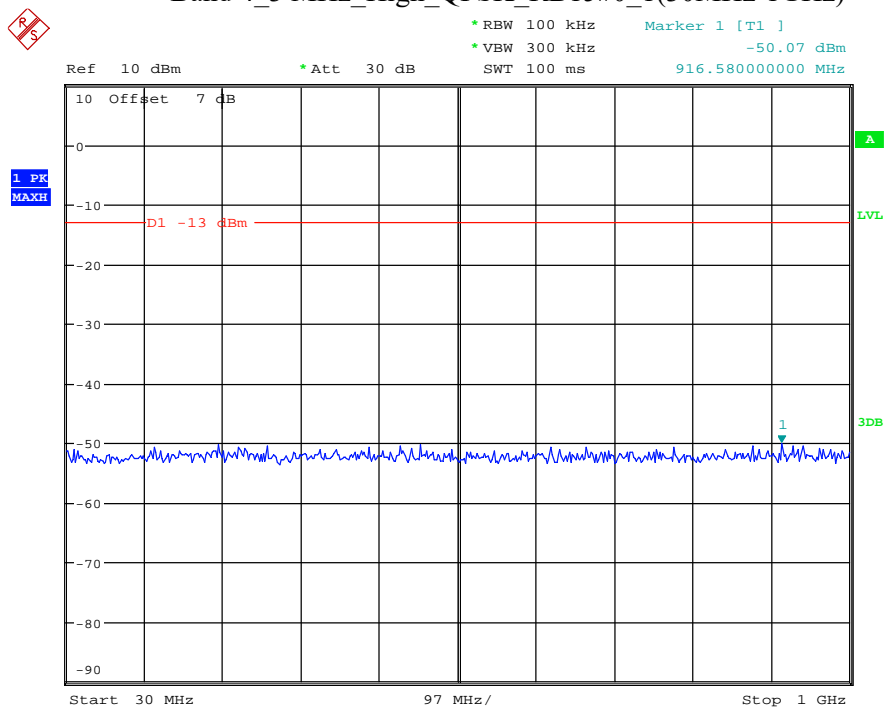

Date: 9.APR.2021 11:01:54

Band 4_3 MHz_Middle_QPSK_RB15#0_1(30MHz-1GHz)

Date: 9.APR.2021 11:02:11

Band 4_3 MHz_Middle_QPSK_RB15#0_2(1GHz-20GHz)

Date: 9.APR.2021 11:02:23

Band 4_3 MHz_High_QPSK_RB15#0_1(30MHz-1GHz)