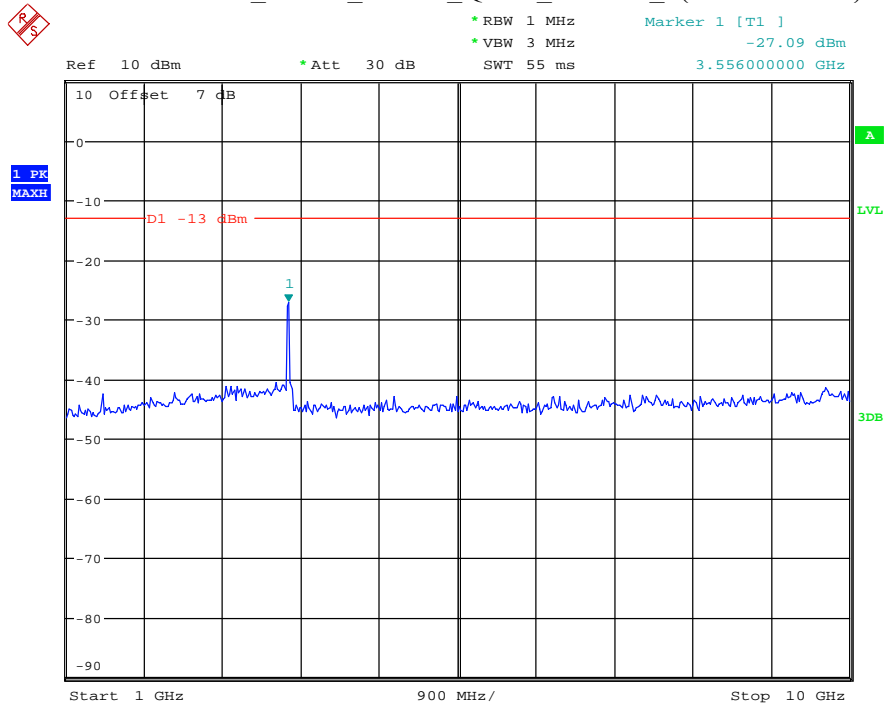

Date: 9.APR.2021 11:26:05

Band 12_10 MHz_Low_QPSK_RB50#0_1(30MHz-1GHz)

Date: 9.APR.2021 11:28:38

Band 12_10 MHz_Low_QPSK_RB50#0_2(1GHz-10GHz)

Date: 9.APR.2021 11:28:49

Band 17_5 MHz_Low_QPSK_RB25#0_1(30MHz-1GHz)

Date: 9.APR.2021 11:30:16

Band 17_5 MHz_Low_QPSK_RB25#0_2(1GHz-10GHz)

Date: 9.APR.2021 11:30:27

Band 17_5 MHz_Middle_QPSK_RB25#0_1(30MHz-1GHz)

Date: 9.APR.2021 11:30:48

Band 17_5 MHz_Middle_QPSK_RB25#0_2(1GHz-10GHz)

Date: 9.APR.2021 11:31:00

Band 17_5 MHz_High_QPSK_RB25#0_1(30MHz-1GHz)

Date: 9.APR.2021 11:31:17

Band 17_5 MHz_High_QPSK_RB25#0_2(1GHz-10GHz)

Date: 9.APR.2021 11:31:29