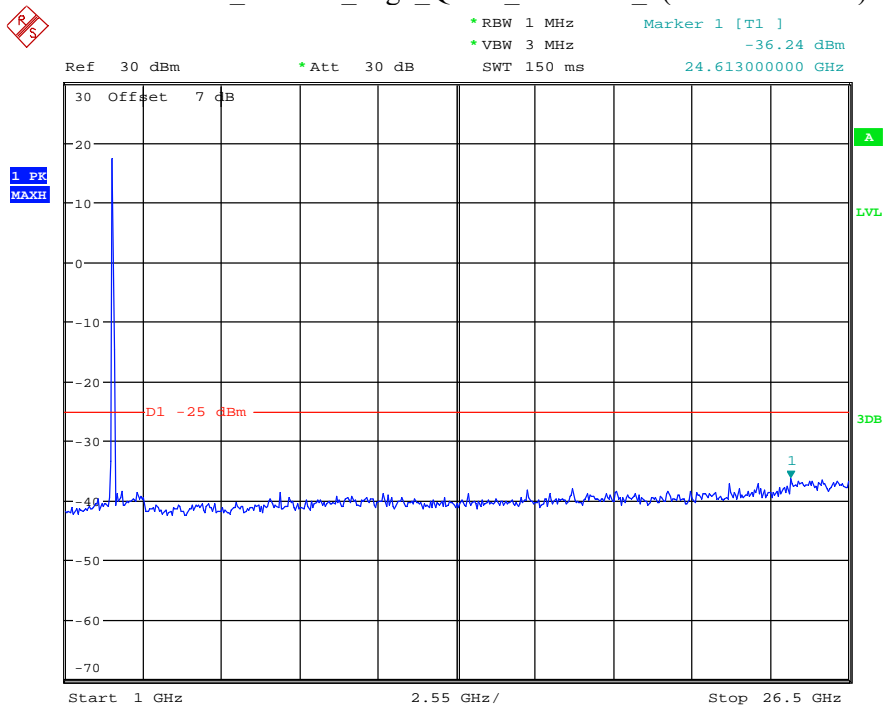

Band 7_20 MHz_High_QPSK_RB100#0_2(1GHz-26.5GHz)

Date: 9.APR.2021 11:23:30