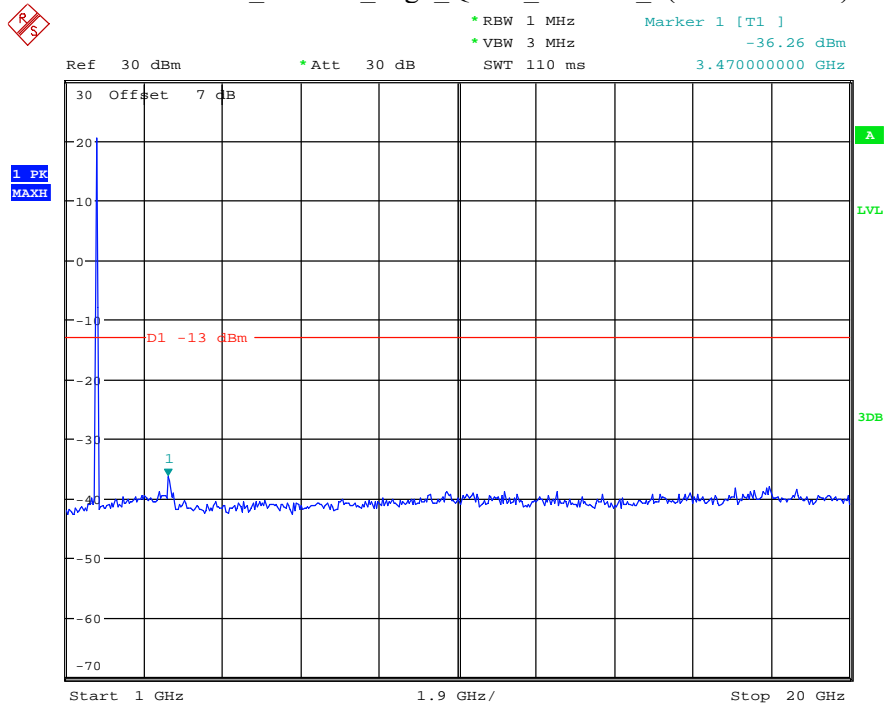

Band 4_10 MHz_High_QPSK_RB50#0_2(1GHz-20GHz)

Date: 9.APR.2021 11:06:16