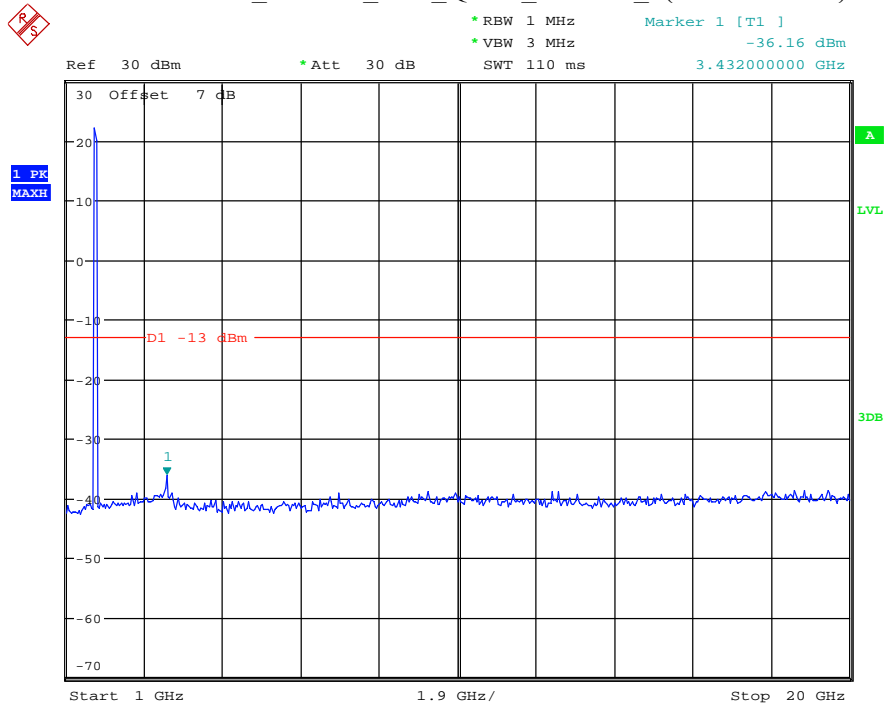

Date: 9.APR.2021 11:04:24

Band 4_5 MHz_High_QPSK_RB25#0_2(1GHz-20GHz)

Date: 9.APR.2021 11:04:35

Band 4_10 MHz_Low_QPSK_RB50#0_1(30MHz-1GHz)

Date: 9.APR.2021 11:05:01

Band 4_10 MHz_Low_QPSK_RB50#0_2(1GHz-20GHz)