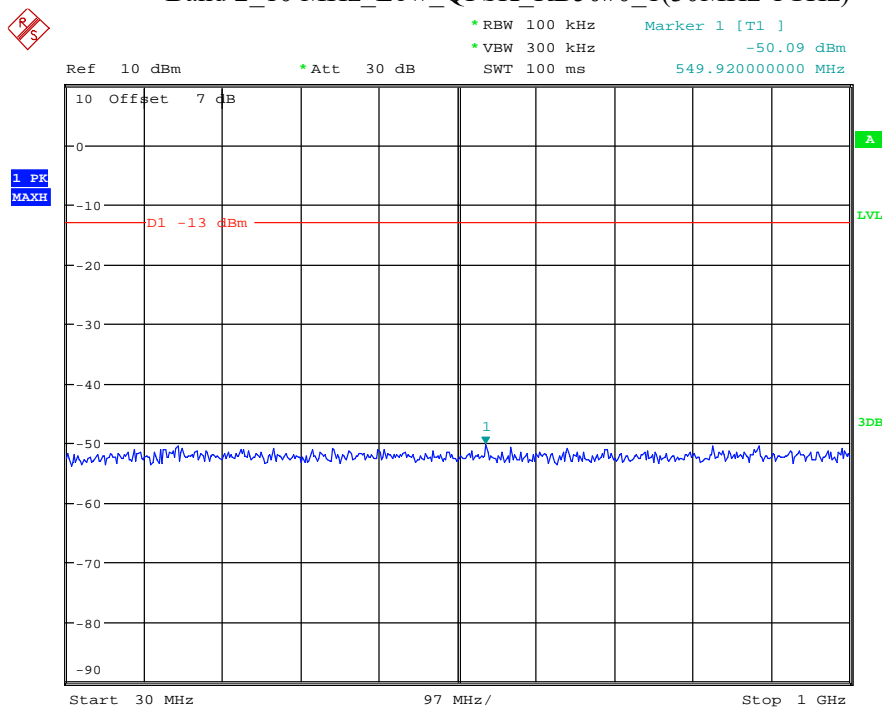

Band 2_10 MHz_Low_QPSK_RB50#0_1(30MHz-1GHz)

Date: 9.APR.2021 10:54:43