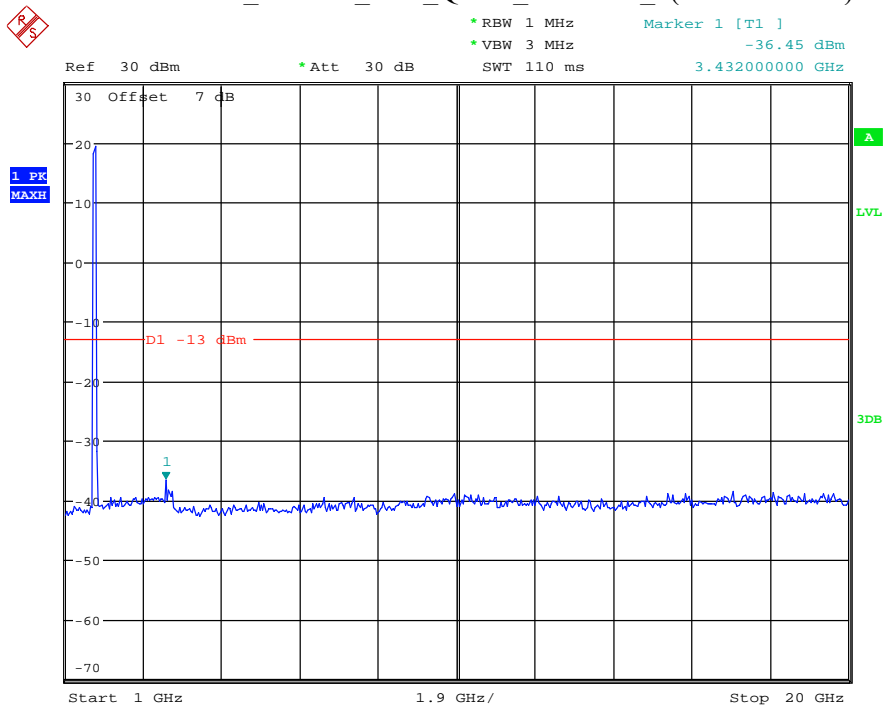

Date: 9.APR.2021 11:08:05

Band 4_15 MHz_High_QPSK_RB75#0_2(1GHz-20GHz)

Date: 9.APR.2021 11:08:16

Band 4_20 MHz_Low_QPSK_RB100#0_1(30MHz-1GHz)

Date: 9.APR.2021 11:08:48

Band 4_20 MHz_Low_QPSK_RB100#0_2(1GHz-20GHz)