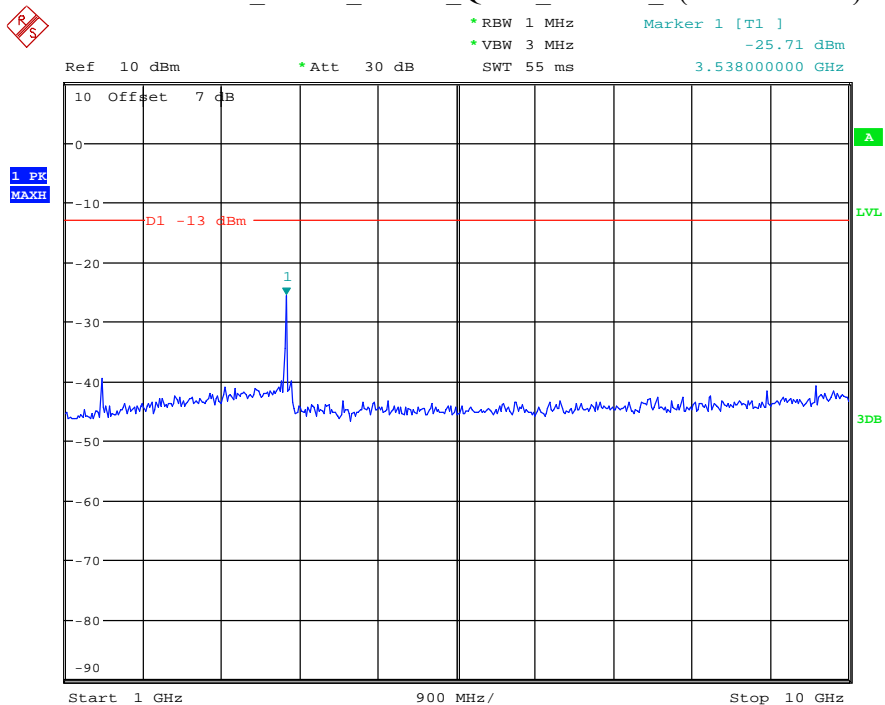

Date: 9.APR.2021 11:24:49

Band 12_1.4 MHz_High_QPSK_RB6#0_2(1GHz-10GHz)

Date: 9.APR.2021 11:25:00

Band 12_3 MHz_Middle_QPSK_RB15#0_1(30MHz-1GHz)

Date: 9.APR.2021 11:25:54

Band 12_3 MHz_Middle_QPSK_RB15#0_2(1GHz-10GHz)

Date: 9.APR.2021 11:26:05

Band 12_10 MHz_Low_QPSK_RB50#0_1(30MHz-1GHz)

Date: 9.APR.2021 11:28:38

Band 12_10 MHz_Low_QPSK_RB50#0_2(1GHz-10GHz)

Date: 9.APR.2021 11:28:49

Band 17_5 MHz_Low_QPSK_RB25#0_1(30MHz-1GHz)