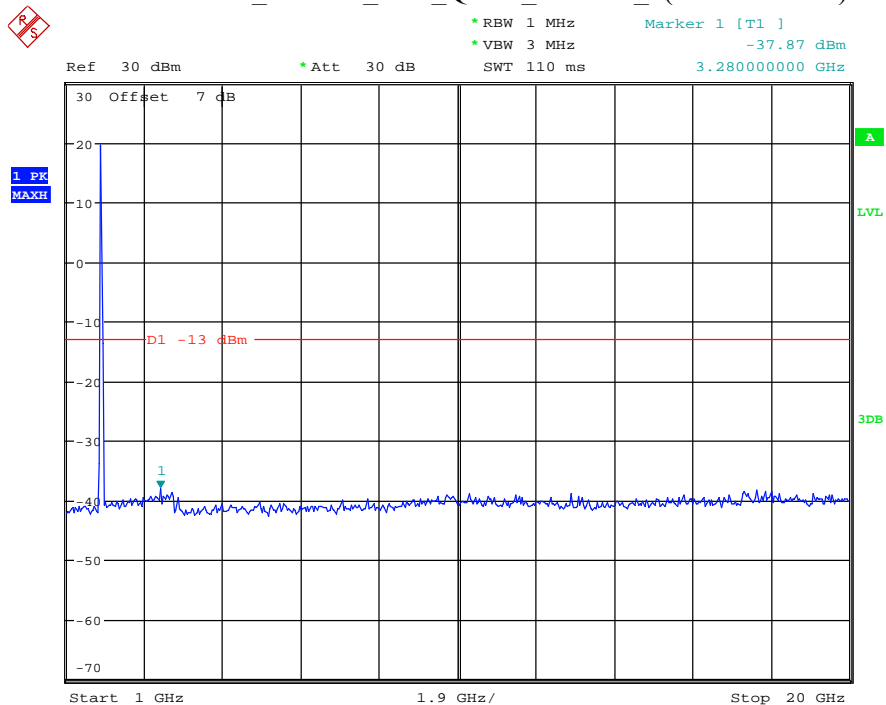

Band 2_15 MHz_Low_QPSK_RB75#0_2(1GHz-20GHz)

Date: 9.APR.2021 10:56:39