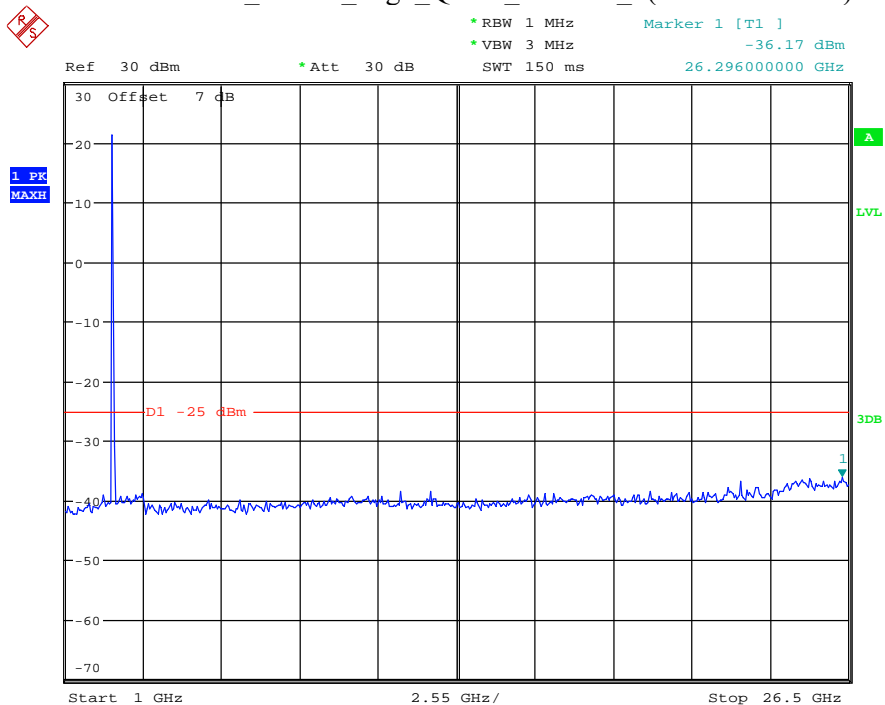

Band 7_5 MHz_High_QPSK_RB25#0_2(1GHz-26.5GHz)

Date: 9.APR.2021 11:18:01