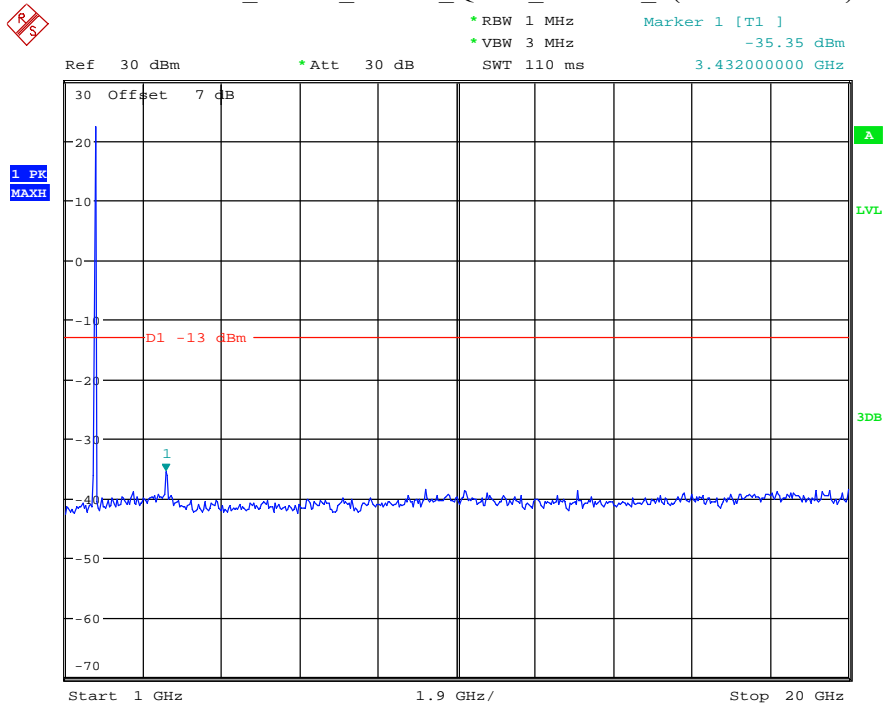

Band 4_5 MHz_Middle_QPSK_RB25#0_2(1GHz-20GHz)

Date: 9.APR.2021 11:04:06