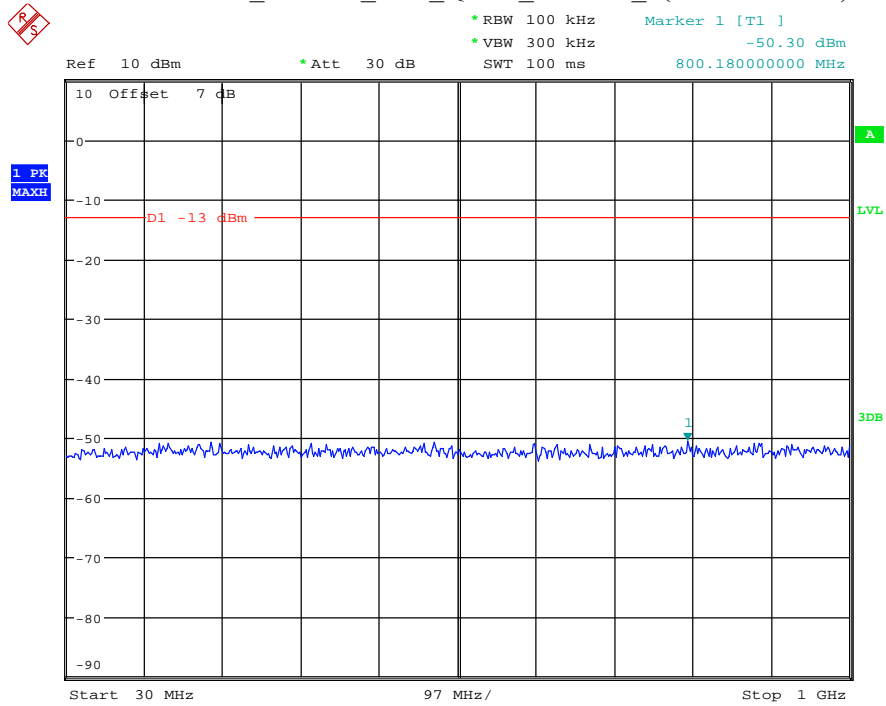

Band 4_15 MHz_Low_QPSK_RB75#0_1(30MHz-1GHz)

Date: 9.APR.2021 11:06:47