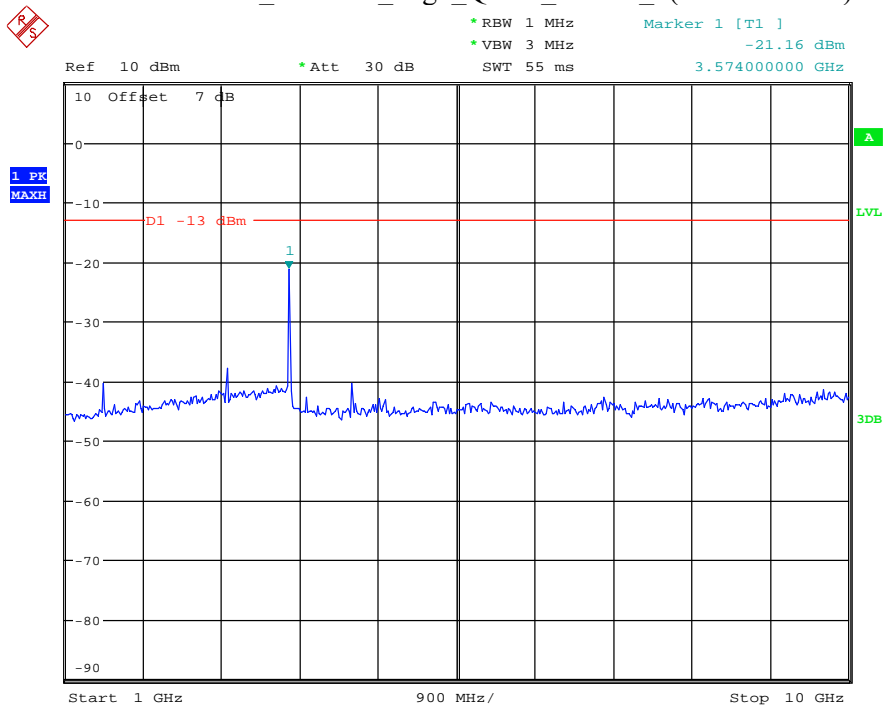

Band 12_1.4 MHz_High_QPSK_RB6#0_2(1GHz-10GHz)

Date: 9.APR.2021 11:25:00