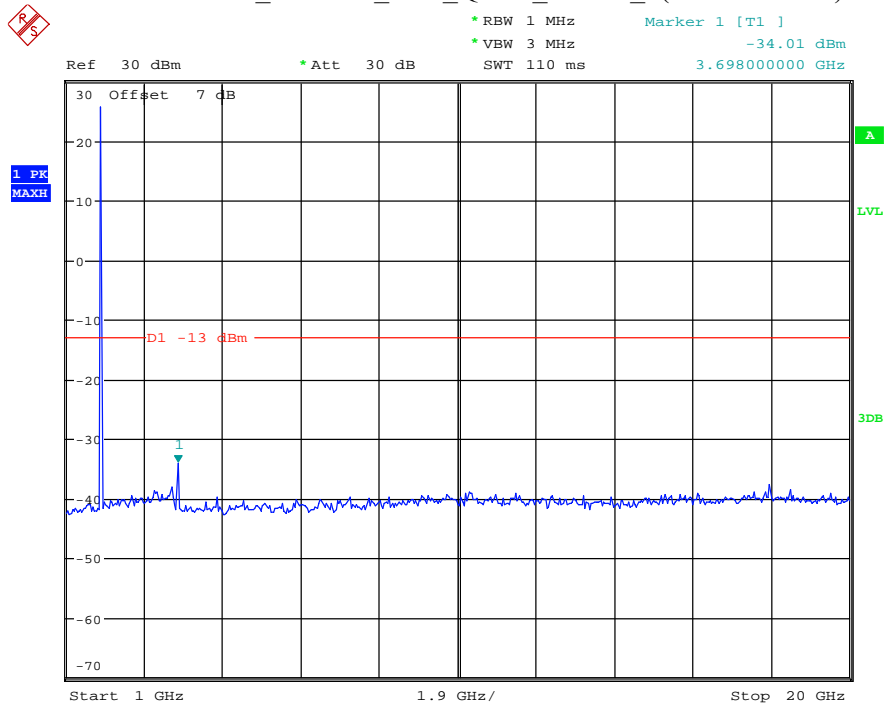

Please refer to following plots:

Band 2_1.4 MHz_Low_QPSK_RB6#0_1(30MHz-1GHz)

Date: 9.APR.2021 10:49:52

Band 2_1.4 MHz_Low_QPSK_RB6#0_2(1GHz-20GHz)

Date: 9.APR.2021 10:50:04

Band 2_1.4 MHz_Middle_QPSK_RB6#0_1(30MHz-1GHz)