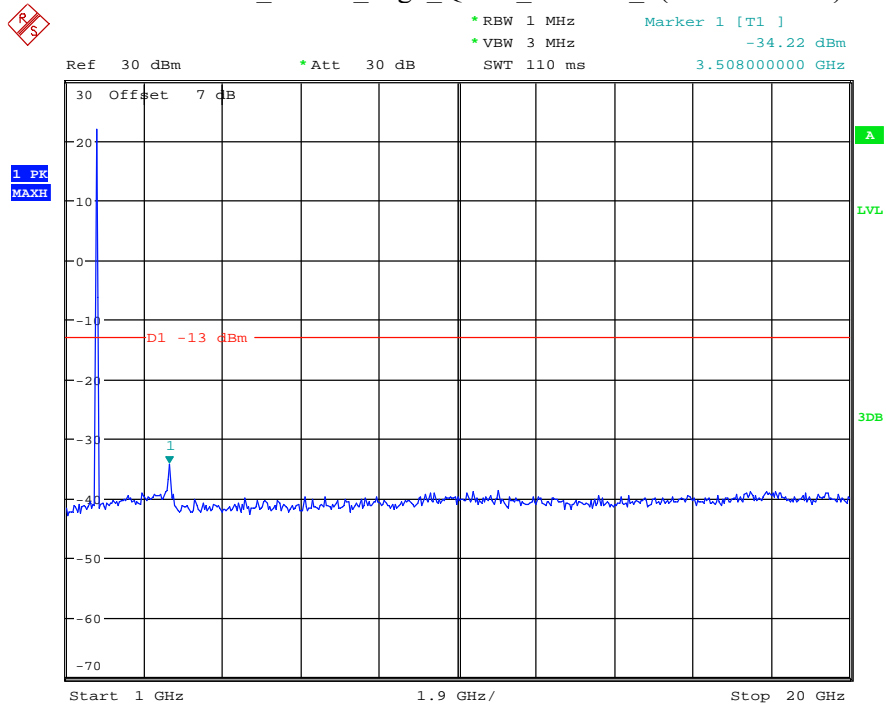

Band 4_5 MHz_High_QPSK_RB25#0_2(1GHz-20GHz)

Date: 9.APR.2021 11:04:35