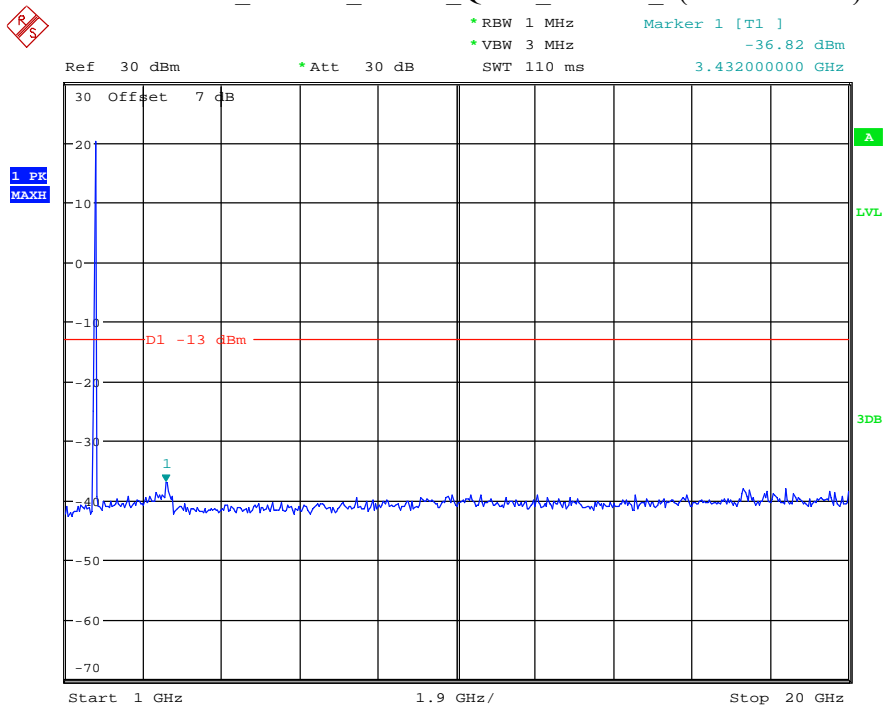

Band 4_10 MHz_Middle_QPSK_RB50#0_2(1GHz-20GHz)

Date: 9.APR.2021 11:05:44