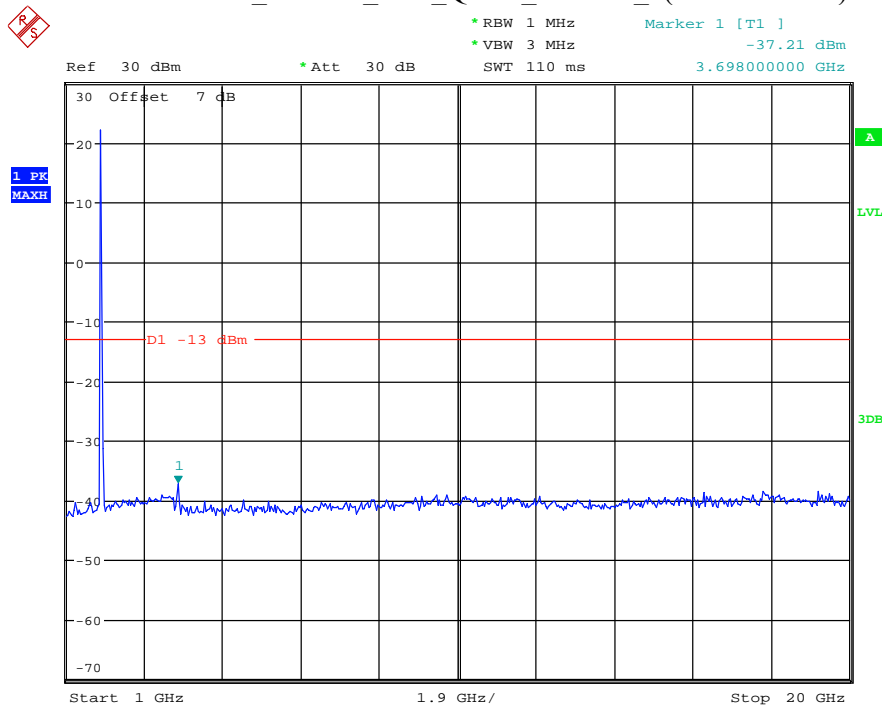

Band 2_10 MHz_Low_QPSK_RB50#0_2(1GHz-20GHz)

Date: 9.APR.2021 10:54:54