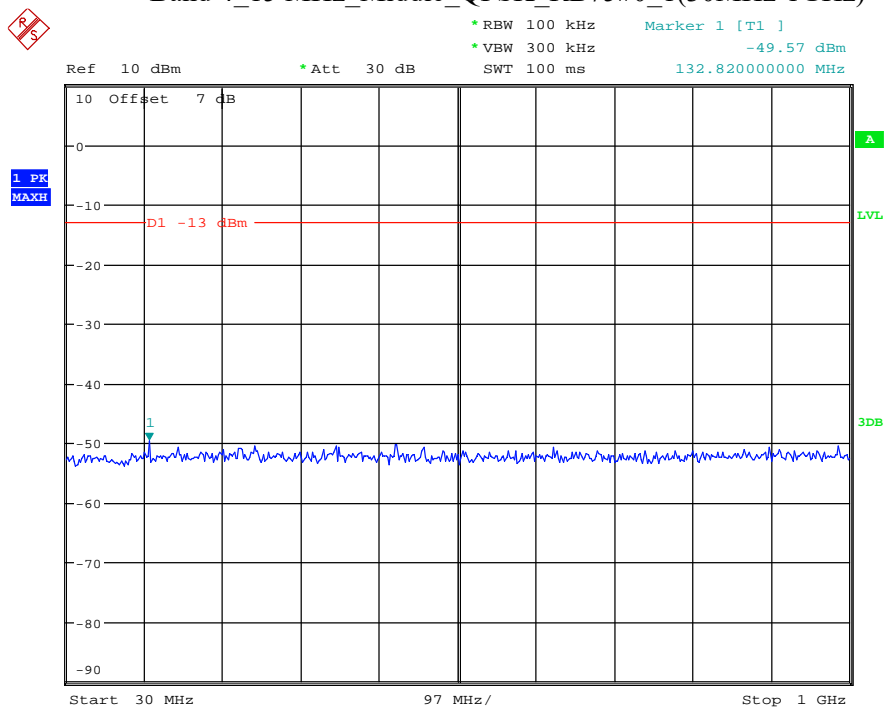

Band 4_15 MHz_Middle_QPSK_RB75#0_1(30MHz-1GHz)

Date: 9.APR.2021 11:07:26