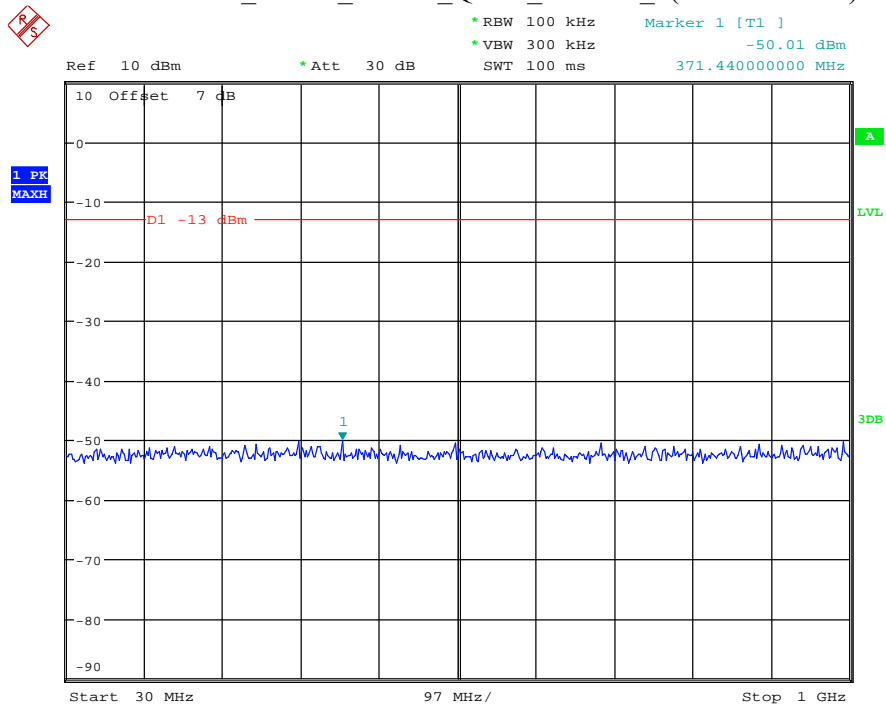

Date: 9.APR.2021 10:52:39

Band 2_5 MHz_Low_QPSK_RB25#0_1(30MHz-1GHz)

Date: 9.APR.2021 10:53:04

Band 2_5 MHz_Low_QPSK_RB25#0_2(1GHz-20GHz)

Date: 9.APR.2021 10:53:15

Band 2_5 MHz_Middle_QPSK_RB25#0_1(30MHz-1GHz)