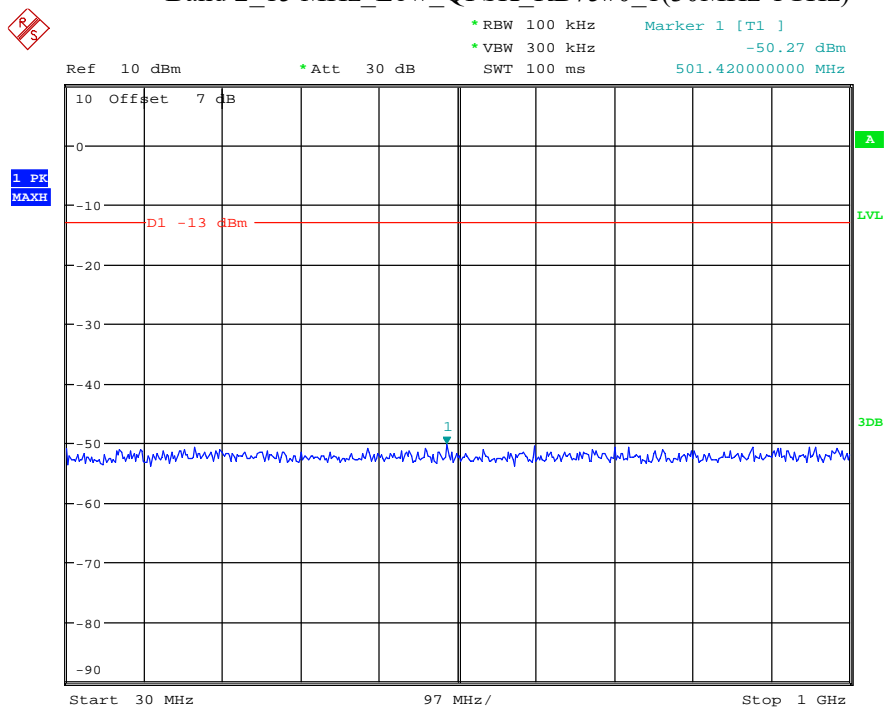

Band 2_15 MHz_Low_QPSK_RB75#0_1(30MHz-1GHz)

Date: 9.APR.2021 10:56:28