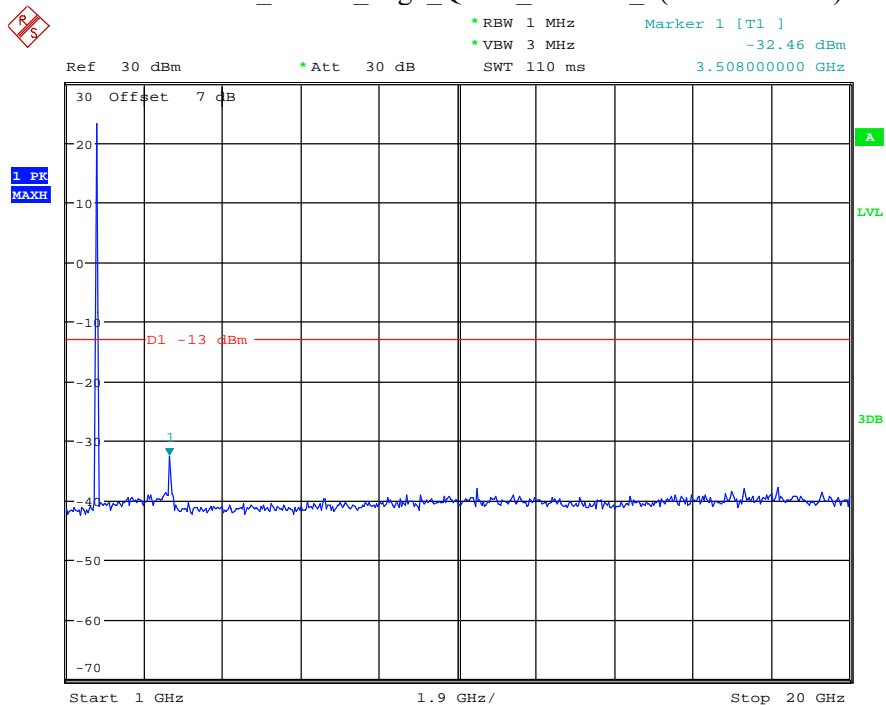

Band 4_3 MHz_High_QPSK_RB15#0_2(1GHz-20GHz)

Date: 9.APR.2021 11:02:58