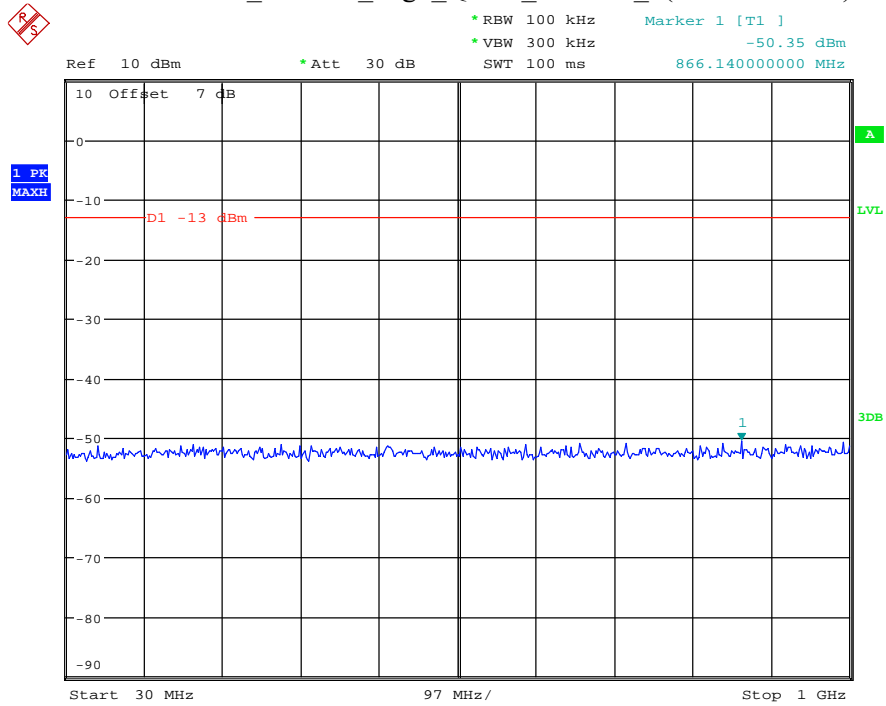

Date: 9.APR.2021 11:05:13

Band 4_10 MHz_Middle_QPSK_RB50#0_1(30MHz-1GHz)

Date: 9.APR.2021 11:05:33

Band 4_10 MHz_Middle_QPSK_RB50#0_2(1GHz-20GHz)

Date: 9.APR.2021 11:05:44

Band 4_10 MHz_High_QPSK_RB50#0_1(30MHz-1GHz)