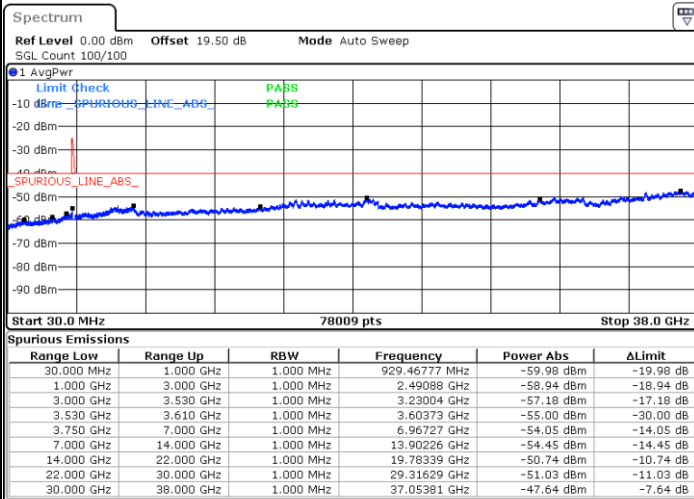

Middle Channel / 1RB0 and 1RB99

Middle Channel / 1RB49 and 1RB0

Date: 16.NOV.2021 13:51:39

Date: 16.NOV.2021 14:01:34

Middle Channel / Full RB

N/A

Date: 16.NOV.2021 13:49:40

LTE Band 48C / 10MHz+20MHz

64QAM

Highest Channel / 1RB0 and 1RB99

Highest Channel / 1RB49 and 1RB0

Date: 16.NOV.2021 14:27:32

Date: 16.NOV.2021 14:25:33

Highest Channel / Full RB

N/A

Date: 16.NOV.2021 14:37:27

LTE Band 48C / 15MHz+20MHz

64QAM

Lowest Channel / 1RB0 and 1RB99

Lowest Channel / 1RB74 and 1RB0

Date: 16.NOV.2021 17:07:29

Date: 16.NOV.2021 16:57:33

Lowest Channel / Full RB

N/A