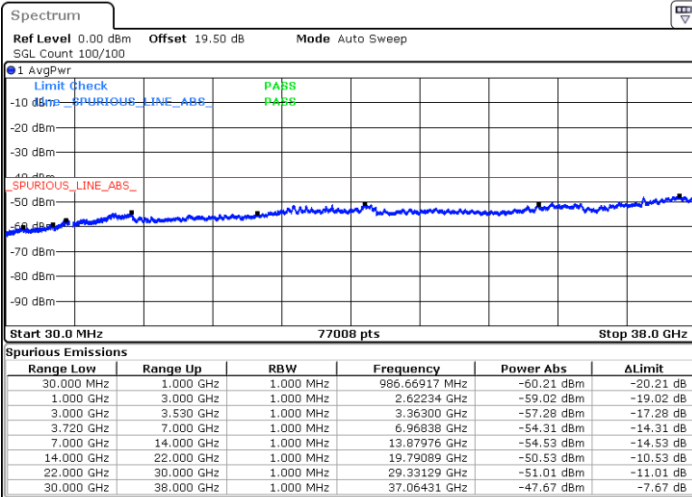

Date: 15.NOV.2021 17:08:02

Date: 15.NOV.2021 17:06:17

Highest Channel / Full RB

N/A

Date: 15.NOV.2021 17:16:48

LTE Band 48C / 10MHz+20MHz

64QAM

Lowest Channel / 1RB0 and 1RB99

Lowest Channel / 1RB49 and 1RB0

Date: 16.NOV.2021 13:19:52

Date: 16.NOV.2021 13:09:57

Lowest Channel / Full RB

N/A

Date: 16.NOV.2021 13:21:52

LTE Band 48C / 10MHz+20MHz

64QAM

Middle Channel / 1RB0 and 1RB99

Middle Channel / 1RB49 and 1RB0

Date: 16.NOV.2021 13:51:39

Date: 16.NOV.2021 14:01:34

Middle Channel / Full RB

N/A

Date: 16.NOV.2021 13:49:40

LTE Band 48C / 10MHz+20MHz

64QAM

Highest Channel / 1RB0 and 1RB99

Highest Channel / 1RB49 and 1RB0

Date: 16.NOV.2021 14:27:32

Date: 16.NOV.2021 14:25:33

Highest Channel / Full RB

N/A

Date: 16.NOV.2021 14:37:27