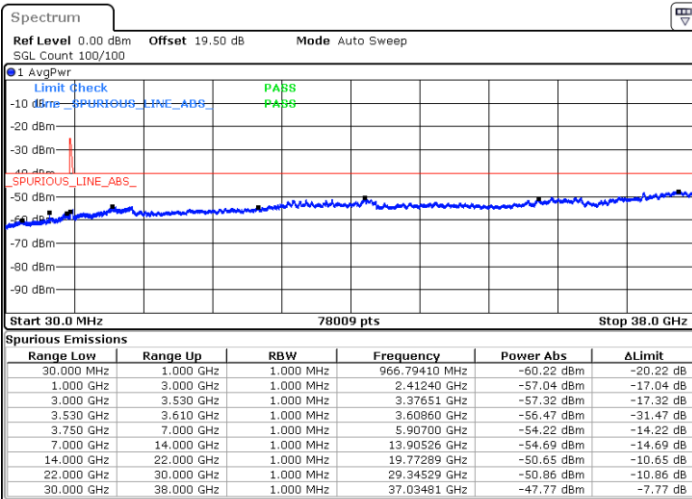

LTE Band 48C / 20MHz+5MHz

16QAM

Highest Channel / 1RB0 and 1RB24

Highest Channel / 1RB99 and 1RB0

Date: 16.NOV.2021 12:35:57

Date: 16.NOV.2021 12:30:01

Highest Channel / Full RB

N/A

Date: 16.NOV.2021 12:41:54

LTE Band 48C / 20MHz+10MHz

16QAM

Lowest Channel / 1RB0 and 1RB49

Lowest Channel / 1RB99 and 1RB0

Date: 16.NOV.2021 15:11:16

Date: 26.NOV.2021 14:06:48

Lowest Channel / Full RB

N/A

Date: 16.NOV.2021 15:17:13

LTE Band 48C / 20MHz+10MHz

16QAM

Middle Channel / 1RB0 and 1RB49

Middle Channel / 1RB99 and 1RB0

Date: 16.NOV.2021 15:47:02

Date: 16.NOV.2021 15:53:00

Middle Channel / Full RB

N/A

Date: 16.NOV.2021 15:41:05

LTE Band 48C / 20MHz+10MHz

16QAM

Highest Channel / 1RB0 and 1RB49

Highest Channel / 1RB99 and 1RB0

Date: 16.NOV.2021 16:22:48