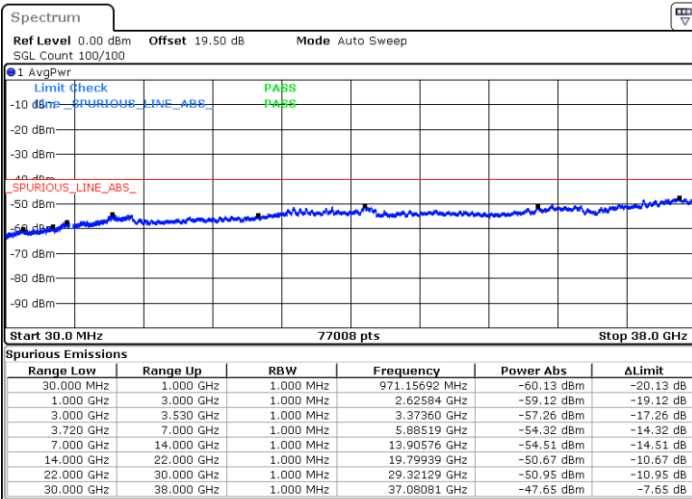

Date: 16.NOV.2021 19:04:47

Date: 16.NOV.2021 18:58:50

Lowest Channel / Full RB

N/A

Date: 16.NOV.2021 19:10:44

LTE Band 48C / 20MHz+15MHz

16QAM

Middle Channel / 1RB0 and 1RB74

Middle Channel / 1RB99 and 1RB0

Date: 16.NOV.2021 19:44:35

Date: 16.NOV.2021 19:50:31

Middle Channel / Full RB

N/A

Date: 16.NOV.2021 19:38:37

LTE Band 48C / 20MHz+15MHz

16QAM

Highest Channel / 1RB0 and 1RB74

Highest Channel / 1RB99 and 1RB0

Date: 16.NOV.2021 20:21:34

Date: 16.NOV.2021 20:15:37

Highest Channel / Full RB

N/A

Date: 16.NOV.2021 20:27:31

LTE Band 48C / 20MHz+20MHz