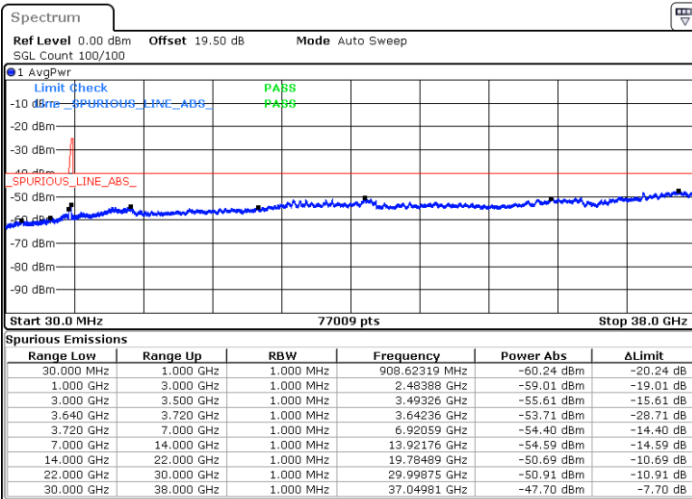

Date: 16.NOV.2021 12:16:04

Date: 16.NOV.2021 12:26:00

Middle Channel / Full RB

N/A

Date: 16.NOV.2021 12:14:05

LTE Band 48C / 20MHz+5MHz

64QAM

Highest Channel / 1RB0 and 1RB24

Highest Channel / 1RB99 and 1RB0

Date: 16.NOV.2021 12:33:58

Date: 16.NOV.2021 12:31:59

Highest Channel / Full RB

N/A

Date: 16.NOV.2021 12:43:53

LTE Band 48C / 20MHz+10MHz

64QAM

Lowest Channel / 1RB0 and 1RB49

Lowest Channel / 1RB99 and 1RB0

Date: 16.NOV.2021 15:13:15

Date: 26.NOV.2021 14:08:53

Lowest Channel / Full RB

N/A

Date: 16.NOV.2021 15:15:14

LTE Band 48C / 20MHz+10MHz

LTE Band 48C / 20MHz+10MHz

64QAM

Highest Channel / 1RB0 and 1RB49

Highest Channel / 1RB99 and 1RB0

Date: 16.NOV.2021 16:20:50

Date: 16.NOV.2021 16:18:51

Highest Channel / Full RB

N/A