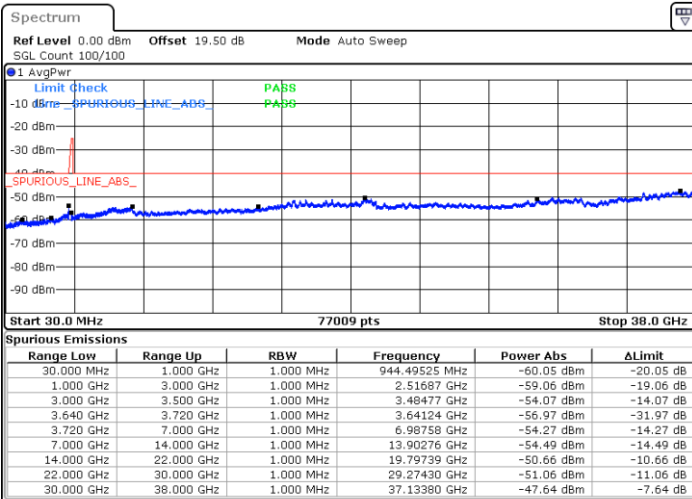

Date: 16.NOV.2021 21:37:57

LTE Band 48C / 20MHz+20MHz

16QAM

Highest Channel / 1RB0 and 1RB99

Highest Channel / 1RB99 and 1RB0

Date: 16.NOV.2021 22:20:56

Date: 16.NOV.2021 22:14:58

Highest Channel / Full RB

N/A

Date: 26.NOV.2021 09:13:10

LTE Band 48C / 5MHz+20MHz

64QAM

Lowest Channel / 1RB0 and 1RB99

Lowest Channel / 1RB24 and 1RB0

Date: 15.NOV.2021 16:39:51

Date: 15.NOV.2021 16:31:05

Lowest Channel / Full RB

N/A

Date: 15.NOV.2021 16:41:36

LTE Band 48C / 5MHz+20MHz

64QAM

Middle Channel / 1RB0 and 1RB9

Middle Channel / 1RB24 and 1RB0

Date: 15.NOV.2021 16:52:10

Date: 15.NOV.2021 17:00:57

Middle Channel / Full RB

N/A

Date: 15.NOV.2021 16:50:25

LTE Band 48C / 5MHz+20MHz

64QAM

Highest Channel / 1RB0 and 1RB99

Highest Channel / 1RB24 and 1RB0