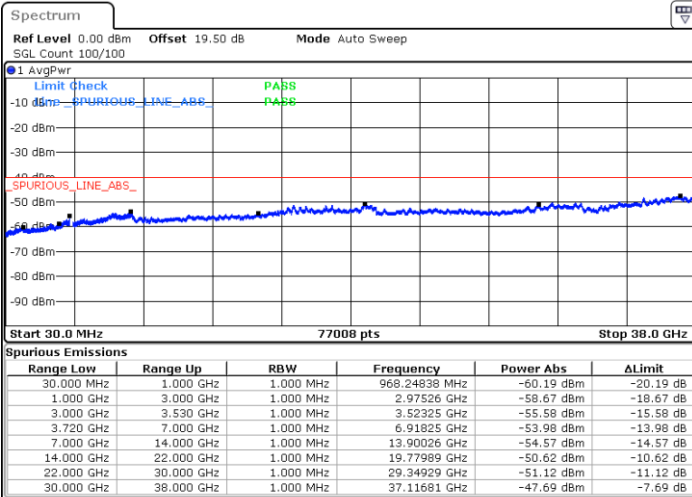

Lowest Channel / 1RB0 and 1RB49

Lowest Channel / 1RB99 and 1RB0

Date: 16.NOV.2021 15:13:15

Date: 26.NOV.2021 14:08:53

Lowest Channel / Full RB

N/A

Date: 16.NOV.2021 15:15:14

LTE Band 48C / 20MHz+10MHz

64QAM

Middle Channel / 1RB0 and 1RB49

Middle Channel / 1RB99 and 1RB0

Date: 16.NOV.2021 15:45:03

Date: 16.NOV.2021 15:54:59

Middle Channel / Full RB

N/A

Date: 16.NOV.2021 15:43:04

LTE Band 48C / 20MHz+10MHz

64QAM

Highest Channel / 1RB0 and 1RB49

Highest Channel / 1RB99 and 1RB0

Date: 16.NOV.2021 16:20:50

Date: 16.NOV.2021 16:18:51

Highest Channel / Full RB

N/A

Date: 16.NOV.2021 16:30:45

LTE Band 48C / 20MHz+15MHz

64QAM

Lowest Channel / 1RB0 and 1RB74

Lowest Channel / 1RB99 and 1RB0

Date: 16.NOV.2021 19:06:46

Date: 16.NOV.2021 18:56:51

Lowest Channel / Full RB