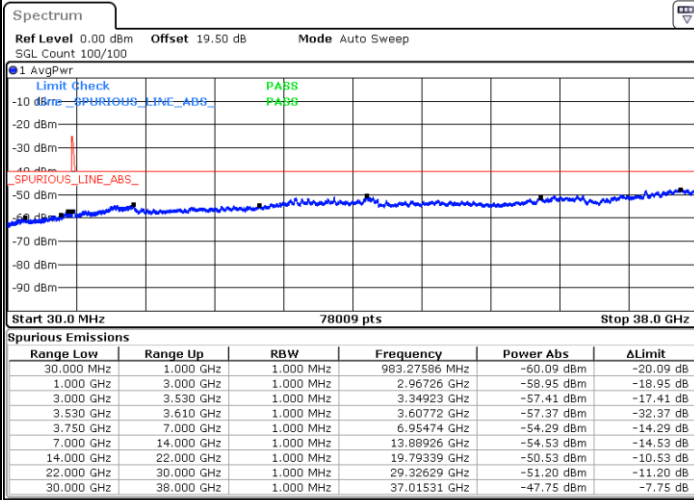

Lowest Channel / 1RB49 and 1RB0

Date: 16.NOV.2021 13:19:52

Date: 16.NOV.2021 13:09:57

Lowest Channel / Full RB

N/A

Date: 16.NOV.2021 13:21:52

LTE Band 48C / 10MHz+20MHz

64QAM

Middle Channel / 1RB0 and 1RB99

Middle Channel / 1RB49 and 1RB0

Date: 16.NOV.2021 13:51:39

Date: 16.NOV.2021 14:01:34

Middle Channel / Full RB

N/A

Date: 16.NOV.2021 13:49:40

LTE Band 48C / 10MHz+20MHz

64QAM

Highest Channel / 1RB0 and 1RB99

Highest Channel / 1RB49 and 1RB0

Date: 16.NOV.2021 14:27:32

Date: 16.NOV.2021 14:25:33

Highest Channel / Full RB

N/A

Date: 16.NOV.2021 14:37:27

LTE Band 48C / 15MHz+20MHz

64QAM

Lowest Channel / 1RB0 and 1RB99

Lowest Channel / 1RB74 and 1RB0

Date: 16.NOV.2021 17:07:29

Date: 16.NOV.2021 16:57:33

Lowest Channel / Full RB

N/A