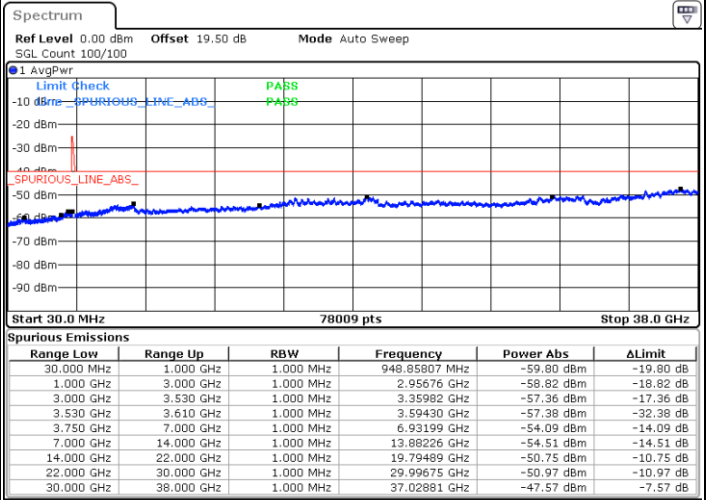

LTE Band 48C / 20MHz+20MHz

16QAM

MiddleChannel / 1RB0 and 1RB99

Middle Channel / 1RB99 and 1RB0

Date: 16.NOV.2021 21:43:54

Date: 16.NOV.2021 21:49:51

Middle Channel / Full RB

N/A

Date: 16.NOV.2021 21:37:57

LTE Band 48C / 20MHz+20MHz

16QAM

Highest Channel / 1RB0 and 1RB99

Highest Channel / 1RB99 and 1RB0

Date: 16.NOV.2021 22:20:56

Date: 16.NOV.2021 22:14:58

Highest Channel / Full RB

N/A

Date: 26.NOV.2021 09:13:10

LTE Band 48C / 5MHz+20MHz

64QAM

Lowest Channel / 1RB0 and 1RB99

Lowest Channel / 1RB24 and 1RB0

Date: 15.NOV.2021 16:39:51

Date: 15.NOV.2021 16:31:05

Lowest Channel / Full RB

N/A

Date: 15.NOV.2021 16:41:36

LTE Band 48C / 5MHz+20MHz

64QAM

Middle Channel / 1RB0 and 1RB9

Middle Channel / 1RB24 and 1RB0

Date: 15.NOV.2021 16:52:10