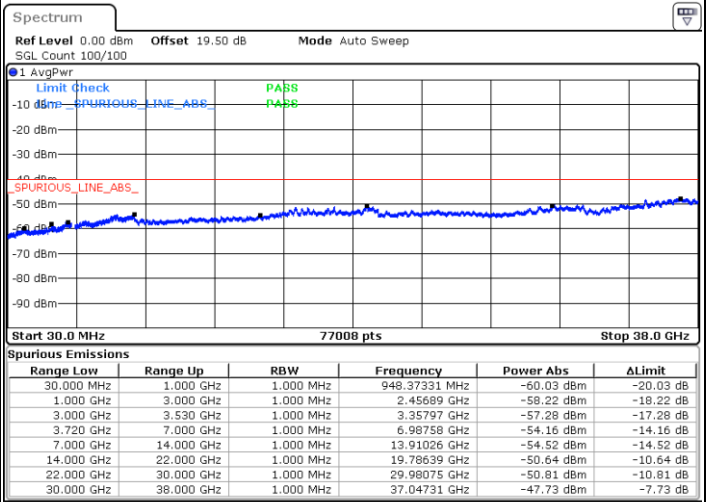

Date: 16.NOV.2021 16:16:52

Highest Channel / Full RB

N/A

Date: 16.NOV.2021 16:28:46

LTE Band 48C / 20MHz+15MHz

16QAM

Lowest Channel / 1RB0 and 1RB74

Lowest Channel / 1RB99 and 1RB0

Date: 16.NOV.2021 19:04:47

Date: 16.NOV.2021 18:58:50

Lowest Channel / Full RB

N/A

Date: 16.NOV.2021 19:10:44

LTE Band 48C / 20MHz+15MHz

16QAM

Middle Channel / 1RB0 and 1RB74

Middle Channel / 1RB99 and 1RB0

Date: 16.NOV.2021 19:44:35

Date: 16.NOV.2021 19:50:31

Middle Channel / Full RB

N/A

Date: 16.NOV.2021 19:38:37

LTE Band 48C / 20MHz+15MHz

16QAM

Highest Channel / 1RB0 and 1RB74

Highest Channel / 1RB99 and 1RB0

Date: 16.NOV.2021 20:21:34

Date: 16.NOV.2021 20:15:37

Highest Channel / Full RB

N/A

Date: 16.NOV.2021 20:27:31

LTE Band 48C / 20MHz+20MHz