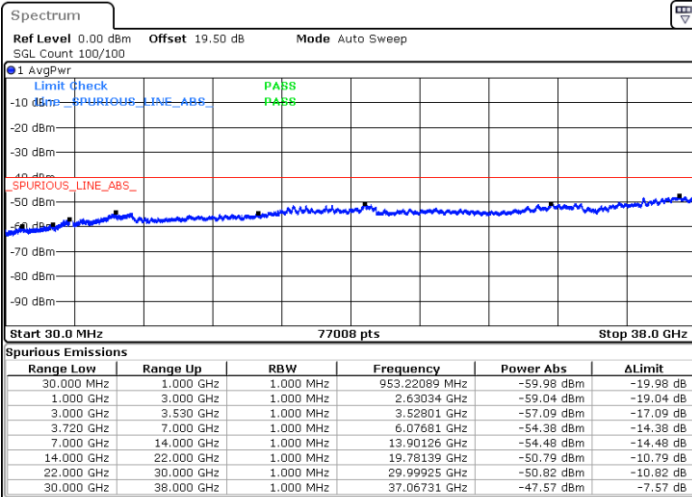

N/A

Date: 26.NOV.2021 09:13:10

LTE Band 48C / 5MHz+20MHz

64QAM

Lowest Channel / 1RB0 and 1RB99

Lowest Channel / 1RB24 and 1RB0

Date: 15.NOV.2021 16:39:51

Date: 15.NOV.2021 16:31:05

Lowest Channel / Full RB

N/A

Date: 15.NOV.2021 16:41:36

LTE Band 48C / 5MHz+20MHz

64QAM

Middle Channel / 1RB0 and 1RB9

Middle Channel / 1RB24 and 1RB0

Date: 15.NOV.2021 16:52:10

Date: 15.NOV.2021 17:00:57

Middle Channel / Full RB

N/A

Date: 15.NOV.2021 16:50:25

LTE Band 48C / 5MHz+20MHz

64QAM

Highest Channel / 1RB0 and 1RB99

Highest Channel / 1RB24 and 1RB0

Date: 15.NOV.2021 17:08:02

Date: 15.NOV.2021 17:06:17

Highest Channel / Full RB

N/A

Date: 15.NOV.2021 17:16:48

LTE Band 48C / 10MHz+20MHz

64QAM

Lowest Channel / 1RB0 and 1RB99