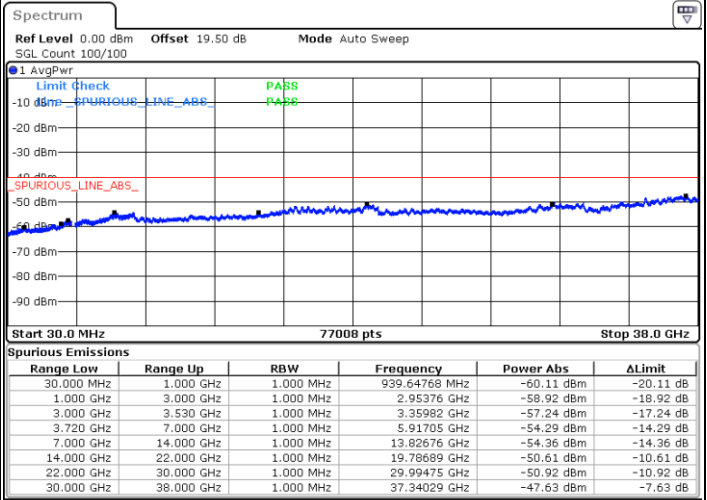

Highest Channel / 1RB0 and 1RB74

Highest Channel / 1RB99 and 1RB0

Date: 16.NOV.2021 20:21:34

Date: 16.NOV.2021 20:15:37

Highest Channel / Full RB

N/A

Date: 16.NOV.2021 20:27:31

LTE Band 48C / 20MHz+20MHz

16QAM

Lowest Channel / 1RB0 and 1RB99

Lowest Channel / 1RB99 and 1RB0

Date: 16.NOV.2021 21:04:06

Date: 16.NOV.2021 20:58:09

Lowest Channel / Full RB

N/A

Date: 16.NOV.2021 21:10:03

LTE Band 48C / 20MHz+20MHz

16QAM

MiddleChannel / 1RB0 and 1RB99

Middle Channel / 1RB99 and 1RB0

Date: 16.NOV.2021 21:43:54

Date: 16.NOV.2021 21:49:51

Middle Channel / Full RB

N/A

Date: 16.NOV.2021 21:37:57

LTE Band 48C / 20MHz+20MHz

16QAM

Highest Channel / 1RB0 and 1RB99

Highest Channel / 1RB99 and 1RB0

Date: 16.NOV.2021 22:20:56

Date: 16.NOV.2021 22:14:58

Highest Channel / Full RB