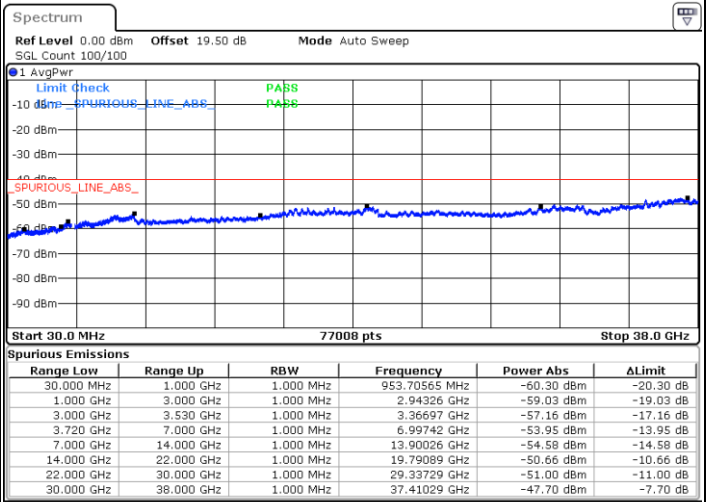

Highest Channel / Full RB

N/A

Date: 16.NOV.2021 18:30:12

LTE Band 48C / 20MHz+5MHz

64QAM

Lowest Channel / 1RB0 and 1RB24

Lowest Channel / 1RB99 and 1RB0

Date: 16.NOV.2021 12:02:09

Date: 16.NOV.2021 11:52:13

Lowest Channel / Full RB

N/A

Date: 16.NOV.2021 12:04:08

LTE Band 48C / 20MHz+5MHz

64QAM

Middle Channel / 1RB0 and 1RB24

Middle Channel / 1RB99 and 1RB0

Date: 16.NOV.2021 12:16:04

Date: 16.NOV.2021 12:26:00

Middle Channel / Full RB

N/A

Date: 16.NOV.2021 12:14:05

LTE Band 48C / 20MHz+5MHz

64QAM

Highest Channel / 1RB0 and 1RB24

Highest Channel / 1RB99 and 1RB0

Date: 16.NOV.2021 12:33:58

Date: 16.NOV.2021 12:31:59

Highest Channel / Full RB

N/A

Date: 16.NOV.2021 12:43:53

LTE Band 48C / 20MHz+10MHz

64QAM