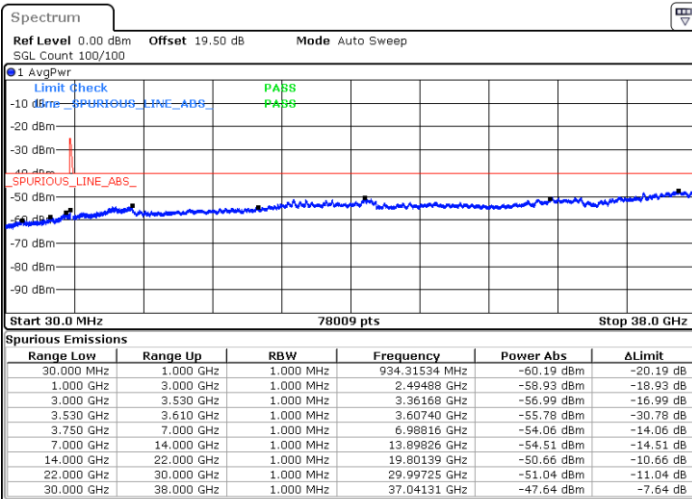

Lowest Channel / 1RB0 and 1RB49

Lowest Channel / 1RB99 and 1RB0

Date: 16.NOV.2021 15:13:15

Date: 26.NOV.2021 14:08:53

Lowest Channel / Full RB

N/A

Date: 16.NOV.2021 15:15:14

LTE Band 48C / 20MHz+10MHz

LTE Band 48C / 20MHz+10MHz

64QAM

Highest Channel / 1RB0 and 1RB49

Highest Channel / 1RB99 and 1RB0

Date: 16.NOV.2021 16:20:50

Date: 16.NOV.2021 16:18:51

Highest Channel / Full RB

N/A

Date: 16.NOV.2021 16:30:45

LTE Band 48C / 20MHz+15MHz

64QAM

Lowest Channel / 1RB0 and 1RB74

Lowest Channel / 1RB99 and 1RB0

Date: 16.NOV.2021 19:06:46

Date: 16.NOV.2021 18:56:51

Lowest Channel / Full RB