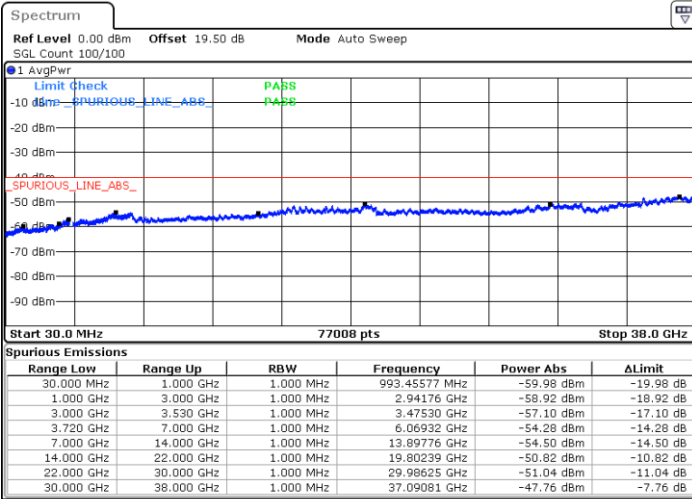

Date: 16.NOV.2021 12:41:54

LTE Band 48C / 20MHz+10MHz

16QAM

Lowest Channel / 1RB0 and 1RB49

Lowest Channel / 1RB99 and 1RB0

Date: 16.NOV.2021 15:11:16

Date: 26.NOV.2021 14:06:48

Lowest Channel / Full RB

N/A

Date: 16.NOV.2021 15:17:13

LTE Band 48C / 20MHz+10MHz

16QAM

Middle Channel / 1RB0 and 1RB49

Middle Channel / 1RB99 and 1RB0

Date: 16.NOV.2021 15:47:02

Date: 16.NOV.2021 15:53:00

Middle Channel / Full RB

N/A

Date: 16.NOV.2021 15:41:05

LTE Band 48C / 20MHz+10MHz

16QAM

Highest Channel / 1RB0 and 1RB49

Highest Channel / 1RB99 and 1RB0

Date: 16.NOV.2021 16:22:48

Date: 16.NOV.2021 16:16:52

Highest Channel / Full RB

N/A

Date: 16.NOV.2021 16:28:46

LTE Band 48C / 20MHz+15MHz

16QAM

Lowest Channel / 1RB0 and 1RB74

Lowest Channel / 1RB99 and 1RB0