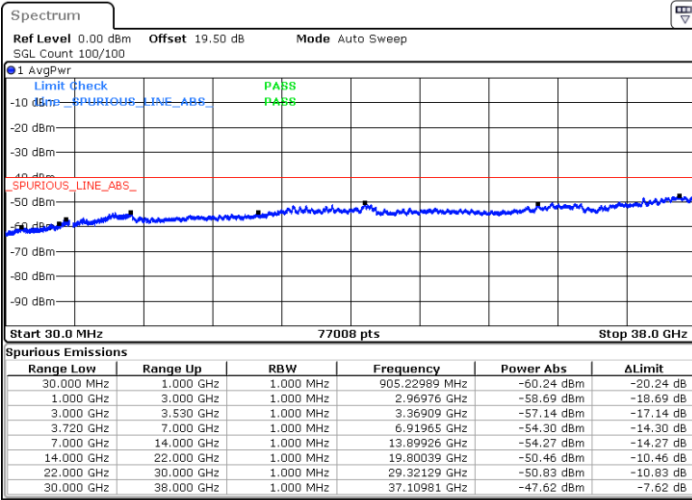

Highest Channel / 1RB0 and 1RB74

Highest Channel / 1RB99 and 1RB0

Date: 16.NOV.2021 20:21:34

Date: 16.NOV.2021 20:15:37

Highest Channel / Full RB

N/A

Date: 16.NOV.2021 20:27:31

LTE Band 48C / 20MHz+20MHz

16QAM

Lowest Channel / 1RB0 and 1RB99

Lowest Channel / 1RB99 and 1RB0

Date: 16.NOV.2021 21:04:06

Date: 16.NOV.2021 20:58:09

Lowest Channel / Full RB

N/A

Date: 16.NOV.2021 21:10:03

LTE Band 48C / 20MHz+20MHz

16QAM

MiddleChannel / 1RB0 and 1RB99

Middle Channel / 1RB99 and 1RB0

Date: 16.NOV.2021 21:43:54

Date: 16.NOV.2021 21:49:51

Middle Channel / Full RB

N/A

Date: 16.NOV.2021 21:37:57

LTE Band 48C / 20MHz+20MHz

16QAM

Highest Channel / 1RB0 and 1RB99

Highest Channel / 1RB99 and 1RB0

Date: 16.NOV.2021 22:20:56

Date: 16.NOV.2021 22:14:58

Highest Channel / Full RB