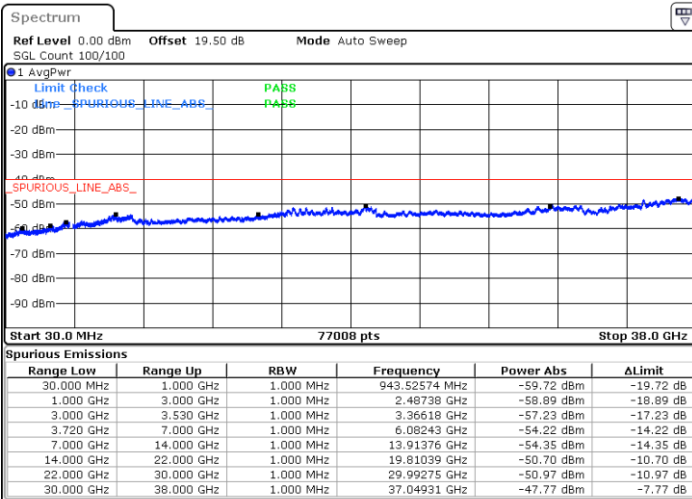

Highest Channel / 1RB0 and 1RB74

Highest Channel / 1RB99 and 1RB0

Date: 16.NOV.2021 20:21:34

Date: 16.NOV.2021 20:15:37

Highest Channel / Full RB

N/A

Date: 16.NOV.2021 20:27:31

LTE Band 48C / 20MHz+20MHz

LTE Band 48C / 20MHz+20MHz

16QAM

MiddleChannel / 1RB0 and 1RB99

Middle Channel / 1RB99 and 1RB0

Date: 16.NOV.2021 21:43:54

Date: 16.NOV.2021 21:49:51

Middle Channel / Full RB

N/A

Date: 16.NOV.2021 21:37:57

LTE Band 48C / 20MHz+20MHz

16QAM

Highest Channel / 1RB0 and 1RB99

Highest Channel / 1RB99 and 1RB0

Date: 16.NOV.2021 22:20:56

Date: 16.NOV.2021 22:14:58

Highest Channel / Full RB

N/A

Date: 26.NOV.2021 09:13:10

LTE Band 48C / 5MHz+20MHz

64QAM

Lowest Channel / 1RB0 and 1RB99

Lowest Channel / 1RB24 and 1RB0

Date: 15.NOV.2021 16:39:51

Date: 15.NOV.2021 16:31:05