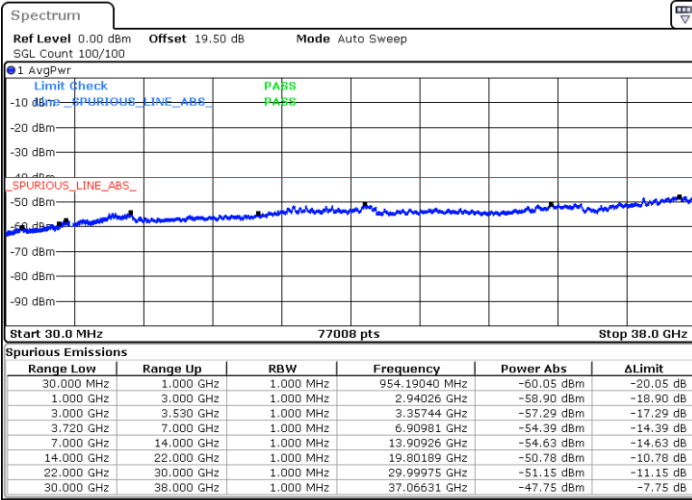

N/A

Date: 26.NOV.2021 09:13:10

LTE Band 48C / 5MHz+20MHz

64QAM

Lowest Channel / 1RB0 and 1RB99

Lowest Channel / 1RB24 and 1RB0

Date: 15.NOV.2021 16:39:51

Date: 15.NOV.2021 16:31:05

Lowest Channel / Full RB

N/A

Date: 15.NOV.2021 16:41:36

LTE Band 48C / 5MHz+20MHz

64QAM

Middle Channel / 1RB0 and 1RB9

Middle Channel / 1RB24 and 1RB0

Date: 15.NOV.2021 16:52:10

Date: 15.NOV.2021 17:00:57

Middle Channel / Full RB

N/A

Date: 15.NOV.2021 16:50:25

LTE Band 48C / 5MHz+20MHz

64QAM

Highest Channel / 1RB0 and 1RB99

Highest Channel / 1RB24 and 1RB0

Date: 15.NOV.2021 17:08:02

Date: 15.NOV.2021 17:06:17

Highest Channel / Full RB

N/A

Date: 15.NOV.2021 17:16:48

LTE Band 48C / 10MHz+20MHz

64QAM

Lowest Channel / 1RB0 and 1RB99