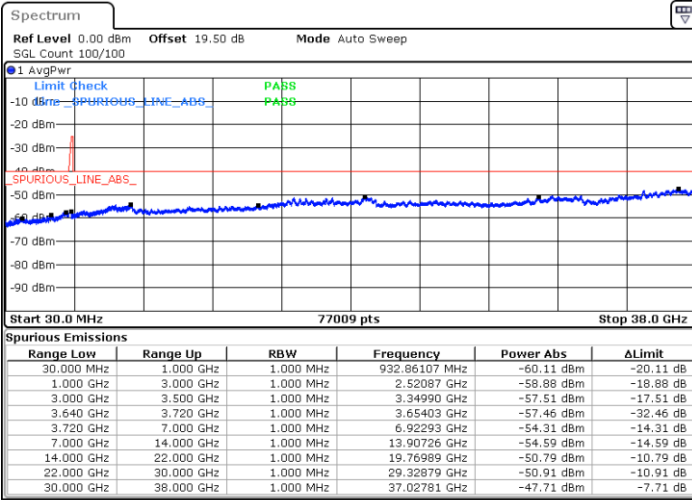

Date: 16.NOV.2021 21:37:57

LTE Band 48C / 20MHz+20MHz

16QAM

Highest Channel / 1RB0 and 1RB99

Highest Channel / 1RB99 and 1RB0

Date: 16.NOV.2021 22:20:56

Date: 16.NOV.2021 22:14:58

Highest Channel / Full RB

N/A

Date: 26.NOV.2021 09:13:10

LTE Band 48C / 5MHz+20MHz

64QAM

Lowest Channel / 1RB0 and 1RB99

Lowest Channel / 1RB24 and 1RB0

Date: 15.NOV.2021 16:39:51

Date: 15.NOV.2021 16:31:05

Lowest Channel / Full RB

N/A

Date: 15.NOV.2021 16:41:36

LTE Band 48C / 5MHz+20MHz

64QAM

Middle Channel / 1RB0 and 1RB9

Middle Channel / 1RB24 and 1RB0

Date: 15.NOV.2021 16:52:10

Date: 15.NOV.2021 17:00:57

Middle Channel / Full RB

N/A

Date: 15.NOV.2021 16:50:25

LTE Band 48C / 5MHz+20MHz

64QAM

Highest Channel / 1RB0 and 1RB99

Highest Channel / 1RB24 and 1RB0