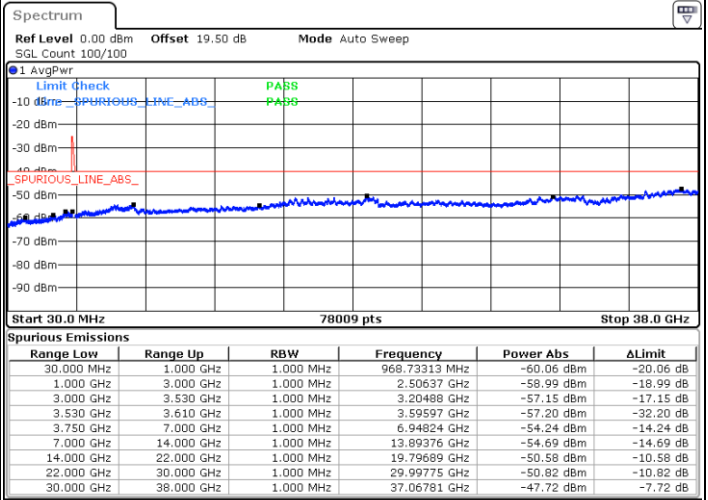

Lowest Channel / 1RB49 and 1RB0

Date: 16.NOV.2021 13:19:52

Date: 16.NOV.2021 13:09:57

Lowest Channel / Full RB

N/A

Date: 16.NOV.2021 13:21:52

LTE Band 48C / 10MHz+20MHz

64QAM

Middle Channel / 1RB0 and 1RB99

Middle Channel / 1RB49 and 1RB0

Date: 16.NOV.2021 13:51:39

Date: 16.NOV.2021 14:01:34

Middle Channel / Full RB

N/A

Date: 16.NOV.2021 13:49:40

LTE Band 48C / 10MHz+20MHz

64QAM

Highest Channel / 1RB0 and 1RB99

Highest Channel / 1RB49 and 1RB0

Date: 16.NOV.2021 14:27:32

Date: 16.NOV.2021 14:25:33

Highest Channel / Full RB

N/A

Date: 16.NOV.2021 14:37:27

LTE Band 48C / 15MHz+20MHz

64QAM

Lowest Channel / 1RB0 and 1RB99

Lowest Channel / 1RB74 and 1RB0

Date: 16.NOV.2021 17:07:29

Date: 16.NOV.2021 16:57:33

Lowest Channel / Full RB

N/A