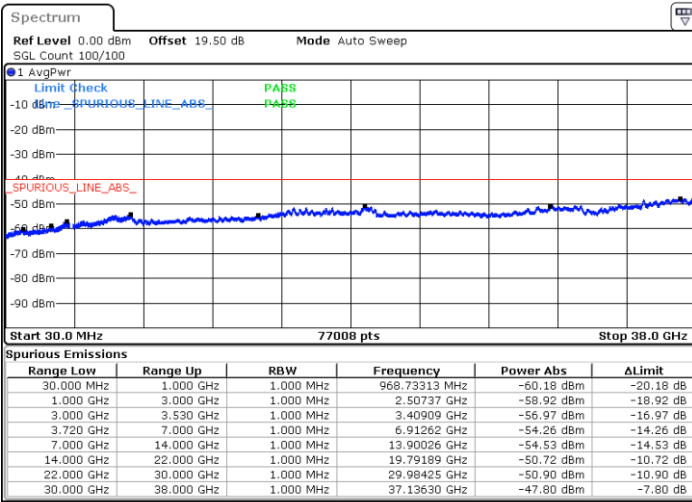

Highest Channel / Full RB

N/A

Date: 16.NOV.2021 18:30:12

LTE Band 48C / 20MHz+5MHz

64QAM

Lowest Channel / 1RB0 and 1RB24

Lowest Channel / 1RB99 and 1RB0

Date: 16.NOV.2021 12:02:09

Date: 16.NOV.2021 11:52:13

Lowest Channel / Full RB

N/A

Date: 16.NOV.2021 12:04:08

LTE Band 48C / 20MHz+5MHz

64QAM

Middle Channel / 1RB0 and 1RB24

Middle Channel / 1RB99 and 1RB0

Date: 16.NOV.2021 12:16:04

Date: 16.NOV.2021 12:26:00

Middle Channel / Full RB

N/A

Date: 16.NOV.2021 12:14:05

LTE Band 48C / 20MHz+5MHz

64QAM

Highest Channel / 1RB0 and 1RB24

Highest Channel / 1RB99 and 1RB0

Date: 16.NOV.2021 12:33:58

Date: 16.NOV.2021 12:31:59

Highest Channel / Full RB

N/A

Date: 16.NOV.2021 12:43:53

LTE Band 48C / 20MHz+10MHz

64QAM