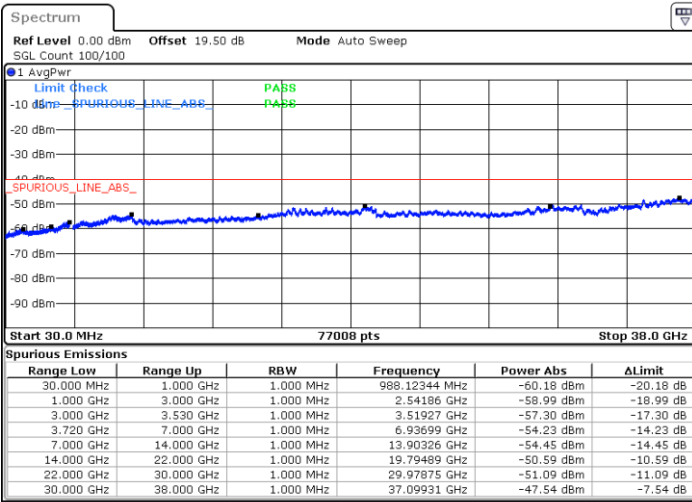

Date: 16.NOV.2021 16:16:52

Highest Channel / Full RB

N/A

Date: 16.NOV.2021 16:28:46

LTE Band 48C / 20MHz+15MHz

16QAM

Lowest Channel / 1RB0 and 1RB74

Lowest Channel / 1RB99 and 1RB0

Date: 16.NOV.2021 19:04:47

Date: 16.NOV.2021 18:58:50

Lowest Channel / Full RB

N/A

Date: 16.NOV.2021 19:10:44

LTE Band 48C / 20MHz+15MHz

16QAM

Middle Channel / 1RB0 and 1RB74

Middle Channel / 1RB99 and 1RB0

Date: 16.NOV.2021 19:44:35

Date: 16.NOV.2021 19:50:31

Middle Channel / Full RB

N/A

Date: 16.NOV.2021 19:38:37

LTE Band 48C / 20MHz+15MHz

16QAM

Highest Channel / 1RB0 and 1RB74

Highest Channel / 1RB99 and 1RB0

Date: 16.NOV.2021 20:21:34

Date: 16.NOV.2021 20:15:37

Highest Channel / Full RB

N/A

Date: 16.NOV.2021 20:27:31

LTE Band 48C / 20MHz+20MHz