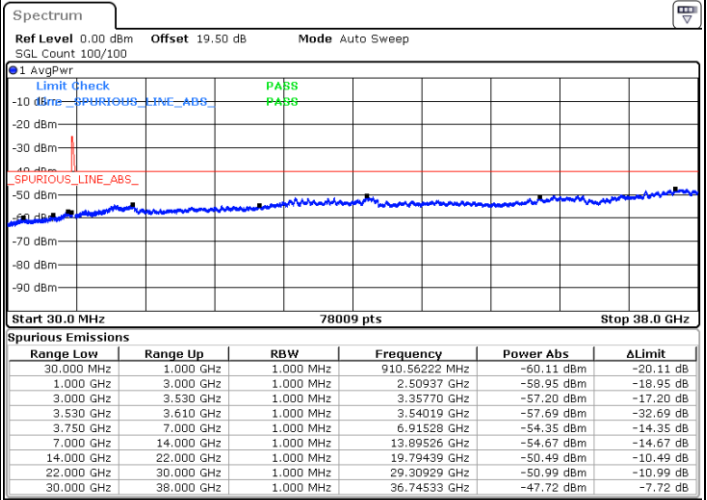

Lowest Channel / 1RB0 and 1RB49

Lowest Channel / 1RB99 and 1RB0

Date: 16.NOV.2021 15:13:15

Date: 26.NOV.2021 14:08:53

Lowest Channel / Full RB

N/A

Date: 16.NOV.2021 15:15:14

LTE Band 48C / 20MHz+10MHz

64QAM

Middle Channel / 1RB0 and 1RB49

Middle Channel / 1RB99 and 1RB0

Date: 16.NOV.2021 15:45:03

Date: 16.NOV.2021 15:54:59

Middle Channel / Full RB

N/A

Date: 16.NOV.2021 15:43:04

LTE Band 48C / 20MHz+10MHz

64QAM

Highest Channel / 1RB0 and 1RB49

Highest Channel / 1RB99 and 1RB0

Date: 16.NOV.2021 16:20:50

Date: 16.NOV.2021 16:18:51

Highest Channel / Full RB

N/A

Date: 16.NOV.2021 16:30:45

LTE Band 48C / 20MHz+15MHz

64QAM

Lowest Channel / 1RB0 and 1RB74

Lowest Channel / 1RB99 and 1RB0

Date: 16.NOV.2021 19:06:46

Date: 16.NOV.2021 18:56:51

Lowest Channel / Full RB