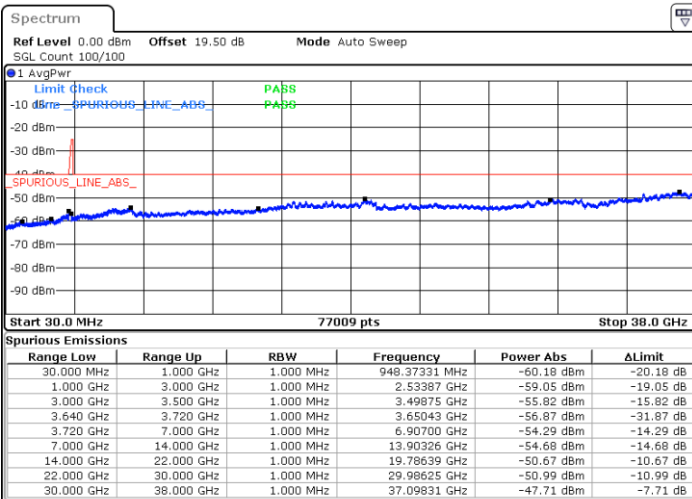

Date: 15.NOV.2021 17:08:02

Date: 15.NOV.2021 17:06:17

Highest Channel / Full RB

N/A

Date: 15.NOV.2021 17:16:48

LTE Band 48C / 10MHz+20MHz

64QAM

Lowest Channel / 1RB0 and 1RB99

Lowest Channel / 1RB49 and 1RB0

Date: 16.NOV.2021 13:19:52

Date: 16.NOV.2021 13:09:57

Lowest Channel / Full RB

N/A

Date: 16.NOV.2021 13:21:52

LTE Band 48C / 10MHz+20MHz

64QAM

Middle Channel / 1RB0 and 1RB99

Middle Channel / 1RB49 and 1RB0

Date: 16.NOV.2021 13:51:39

Date: 16.NOV.2021 14:01:34

Middle Channel / Full RB

N/A

Date: 16.NOV.2021 13:49:40

LTE Band 48C / 10MHz+20MHz