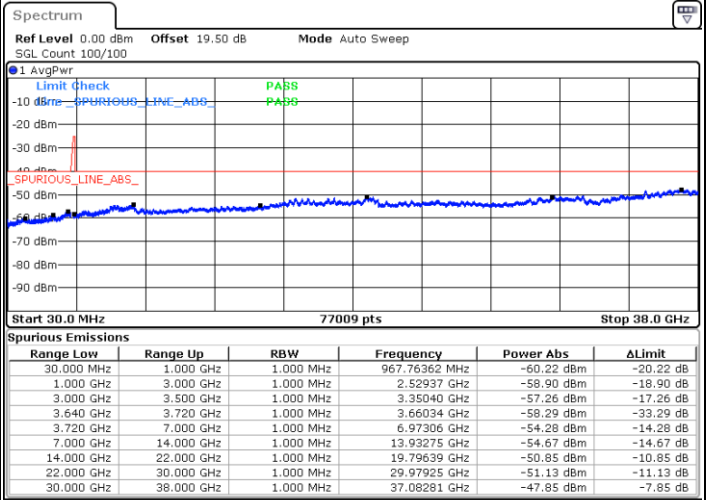

Date: 16.NOV.2021 21:37:57

LTE Band 48C / 20MHz+20MHz

16QAM

Highest Channel / 1RB0 and 1RB99

Highest Channel / 1RB99 and 1RB0

Date: 16.NOV.2021 22:20:56

Date: 16.NOV.2021 22:14:58

Highest Channel / Full RB

N/A

Date: 26.NOV.2021 09:13:10

LTE Band 48C / 5MHz+20MHz

64QAM

Lowest Channel / 1RB0 and 1RB99

Lowest Channel / 1RB24 and 1RB0

Date: 15.NOV.2021 16:39:51

Date: 15.NOV.2021 16:31:05

Lowest Channel / Full RB

N/A

Date: 15.NOV.2021 16:41:36

LTE Band 48C / 5MHz+20MHz

64QAM

Middle Channel / 1RB0 and 1RB9

Middle Channel / 1RB24 and 1RB0

Date: 15.NOV.2021 16:52:10

Date: 15.NOV.2021 17:00:57

Middle Channel / Full RB

N/A

Date: 15.NOV.2021 16:50:25

LTE Band 48C / 5MHz+20MHz

64QAM

Highest Channel / 1RB0 and 1RB99

Highest Channel / 1RB24 and 1RB0