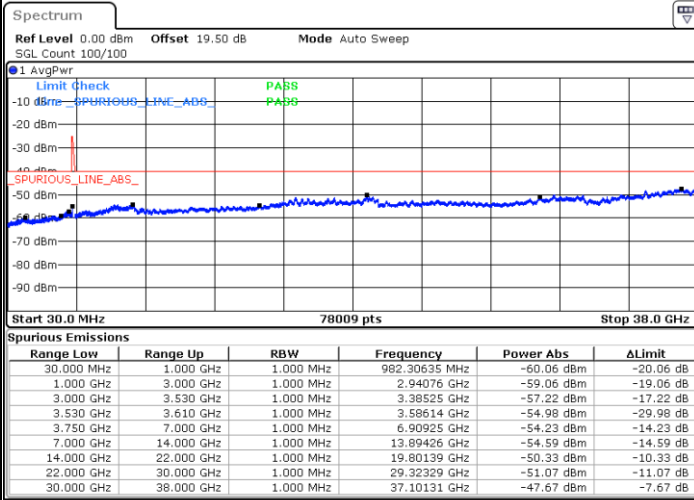

LTE Band 48C / 20MHz+20MHz

16QAM

MiddleChannel / 1RB0 and 1RB99

Middle Channel / 1RB99 and 1RB0

Date: 16.NOV.2021 21:43:54

Date: 16.NOV.2021 21:49:51

Middle Channel / Full RB

N/A

Date: 16.NOV.2021 21:37:57

LTE Band 48C / 20MHz+20MHz

16QAM

Highest Channel / 1RB0 and 1RB99

Highest Channel / 1RB99 and 1RB0

Date: 16.NOV.2021 22:20:56

Date: 16.NOV.2021 22:14:58

Highest Channel / Full RB

N/A

Date: 26.NOV.2021 09:13:10

LTE Band 48C / 5MHz+20MHz

64QAM

Lowest Channel / 1RB0 and 1RB99

Lowest Channel / 1RB24 and 1RB0

Date: 15.NOV.2021 16:39:51

Date: 15.NOV.2021 16:31:05

Lowest Channel / Full RB

N/A

Date: 15.NOV.2021 16:41:36

LTE Band 48C / 5MHz+20MHz

64QAM

Middle Channel / 1RB0 and 1RB9

Middle Channel / 1RB24 and 1RB0

Date: 15.NOV.2021 16:52:10