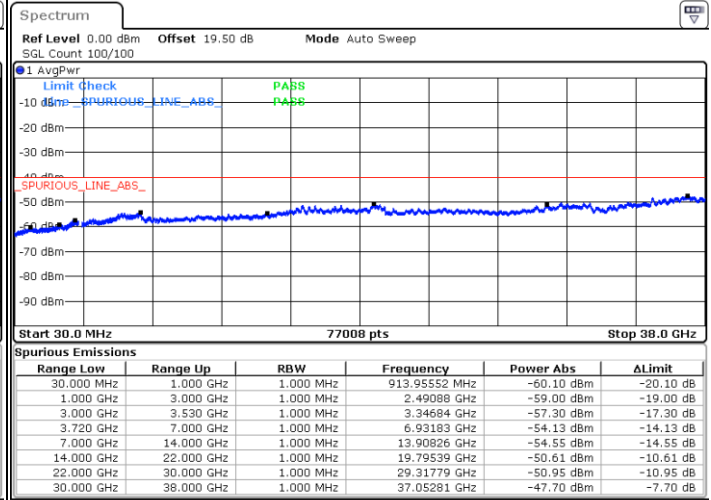

LTE Band 48C / 20MHz+10MHz

64QAM

Highest Channel / 1RB0 and 1RB49

Highest Channel / 1RB99 and 1RB0

Date: 16.NOV.2021 16:20:50

Date: 16.NOV.2021 16:18:51

Highest Channel / Full RB

N/A

Date: 16.NOV.2021 16:30:45

LTE Band 48C / 20MHz+15MHz

64QAM

Lowest Channel / 1RB0 and 1RB74

Lowest Channel / 1RB99 and 1RB0

Date: 16.NOV.2021 19:06:46

Date: 16.NOV.2021 18:56:51

Lowest Channel / Full RB

N/A

Date: 16.NOV.2021 19:08:45

LTE Band 48C / 20MHz+15MHz

64QAM

Middle Channel / 1RB0 and 1RB74

Middle Channel / 1RB99 and 1RB0

Date: 16.NOV.2021 19:42:36

Date: 16.NOV.2021 19:52:30