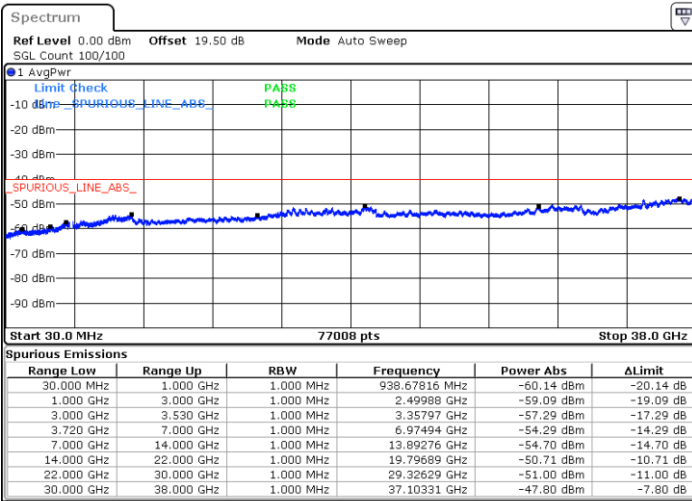

Highest Channel / Full RB

N/A

Date: 16.NOV.2021 18:30:12

LTE Band 48C / 20MHz+5MHz

64QAM

Lowest Channel / 1RB0 and 1RB24

Lowest Channel / 1RB99 and 1RB0

Date: 16.NOV.2021 12:02:09

Date: 16.NOV.2021 11:52:13

Lowest Channel / Full RB

N/A

Date: 16.NOV.2021 12:04:08

LTE Band 48C / 20MHz+5MHz

64QAM

Middle Channel / 1RB0 and 1RB24

Middle Channel / 1RB99 and 1RB0

Date: 16.NOV.2021 12:16:04

Date: 16.NOV.2021 12:26:00

Middle Channel / Full RB

N/A

Date: 16.NOV.2021 12:14:05

LTE Band 48C / 20MHz+5MHz

64QAM

Highest Channel / 1RB0 and 1RB24

Highest Channel / 1RB99 and 1RB0

Date: 16.NOV.2021 12:33:58

Date: 16.NOV.2021 12:31:59

Highest Channel / Full RB

N/A

Date: 16.NOV.2021 12:43:53

LTE Band 48C / 20MHz+10MHz

64QAM