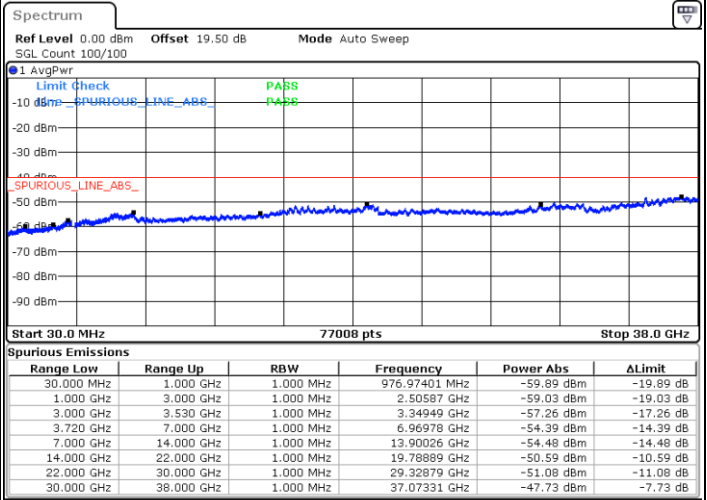

N/A

Date: 26.NOV.2021 09:13:10

LTE Band 48C / 5MHz+20MHz

64QAM

Lowest Channel / 1RB0 and 1RB99

Lowest Channel / 1RB24 and 1RB0

Date: 15.NOV.2021 16:39:51

Date: 15.NOV.2021 16:31:05

Lowest Channel / Full RB

N/A

Date: 15.NOV.2021 16:41:36

LTE Band 48C / 5MHz+20MHz

64QAM

Middle Channel / 1RB0 and 1RB9

Middle Channel / 1RB24 and 1RB0

Date: 15.NOV.2021 16:52:10

Date: 15.NOV.2021 17:00:57

Middle Channel / Full RB

N/A

Date: 15.NOV.2021 16:50:25

LTE Band 48C / 5MHz+20MHz

64QAM

Highest Channel / 1RB0 and 1RB99

Highest Channel / 1RB24 and 1RB0

Date: 15.NOV.2021 17:08:02

Date: 15.NOV.2021 17:06:17

Highest Channel / Full RB

N/A

Date: 15.NOV.2021 17:16:48

LTE Band 48C / 10MHz+20MHz

64QAM

Lowest Channel / 1RB0 and 1RB99