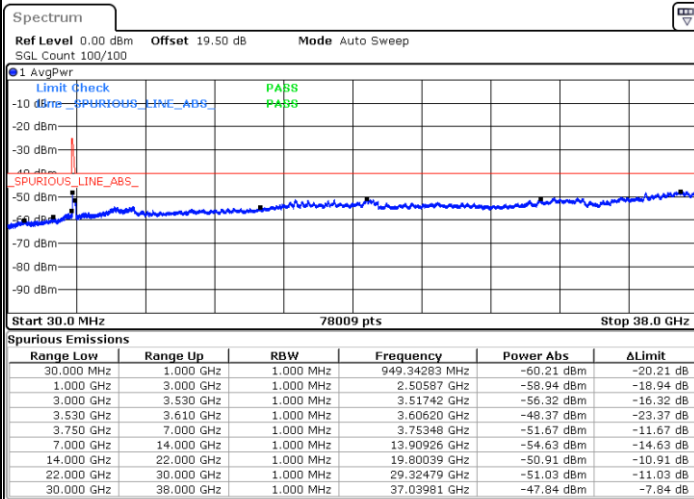

LTE Band 48C / 20MHz+20MHz

16QAM

MiddleChannel / 1RB0 and 1RB99

Middle Channel / 1RB99 and 1RB0

Date: 16.NOV.2021 21:43:54

Date: 16.NOV.2021 21:49:51

Middle Channel / Full RB

N/A

Date: 16.NOV.2021 21:37:57

LTE Band 48C / 20MHz+20MHz

16QAM

Highest Channel / 1RB0 and 1RB99

Highest Channel / 1RB99 and 1RB0

Date: 16.NOV.2021 22:20:56

Date: 16.NOV.2021 22:14:58

Highest Channel / Full RB

N/A

Date: 26.NOV.2021 09:13:10

LTE Band 48C / 5MHz+20MHz

64QAM

Lowest Channel / 1RB0 and 1RB99

Lowest Channel / 1RB24 and 1RB0

Date: 15.NOV.2021 16:39:51

Date: 15.NOV.2021 16:31:05

Lowest Channel / Full RB

N/A

Date: 15.NOV.2021 16:41:36

LTE Band 48C / 5MHz+20MHz

64QAM

Middle Channel / 1RB0 and 1RB9

Middle Channel / 1RB24 and 1RB0

Date: 15.NOV.2021 16:52:10