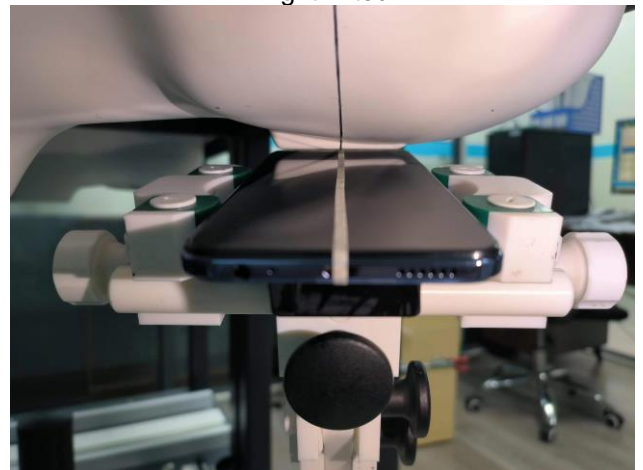

EUT Photos (Model: X6823C)

EUT Antenna Locations

SAR Test Setup Photos

Head

Right Cheek

Right Tilted

Left Cheek

Left Tilted

Body

Front side (10mm)

Back side(10mm)

Left side(10mm)

Right side(10mm)

Top side(10mm)