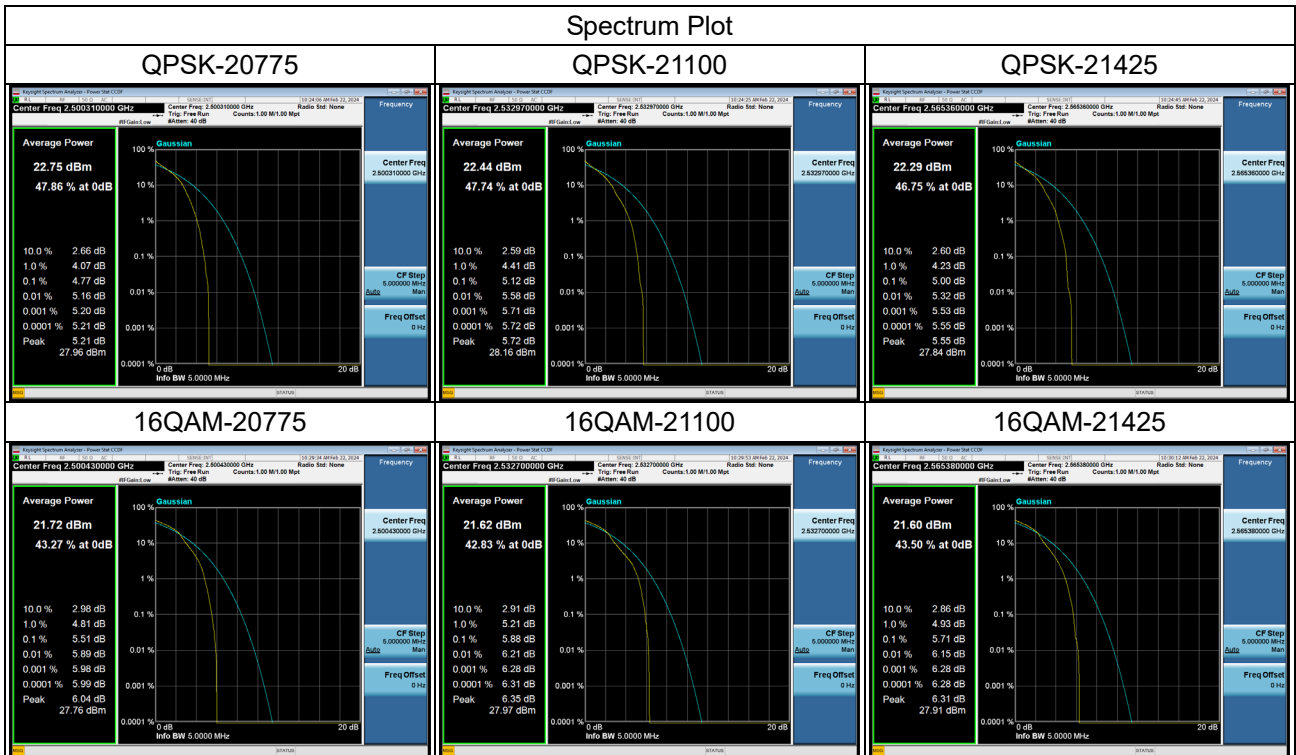

LTE Band 4_10MHz					
Channel	Frequency (MHz)	Peak To Average Ratio (dB)		Max. Limit (dB)	Result
		QPSK	16QAM		
20000	1715	4.61	5.46	13	Pass
20175	1732.5	4.08	4.84	13	Pass
20350	1715	4.98	5.40	13	Pass

LTE Band 4_15MHz					
Channel	Frequency (MHz)	Peak To Average Ratio (dB)		Max. Limit (dB)	Result
		QPSK	16QAM		
20025	1717.5	4.60	5.32	13	Pass
20175	1732.5	3.94	4.81	13	Pass
20325	1747.5	4.44	5.30	13	Pass

LTE Band 4_20MHz					
Channel	Frequency (MHz)	Peak To Average Ratio (dB)		Max. Limit (dB)	Result
		QPSK	16QAM		
20050	1720	4.66	5.49	13	Pass
20175	1732.5	4.08	4.91	13	Pass
20300	1740	4.18	4.92	13	Pass

LTE Band 7_5MHz					
Channel	Frequency (MHz)	Peak To Average Ratio (dB)		Max. Limit (dB)	Result
		QPSK	16QAM		
20775	2502.5	4.77	5.51	13	Pass
21100	2535	5.12	5.88	13	Pass
21425	2567.5	5.00	5.71	13	Pass