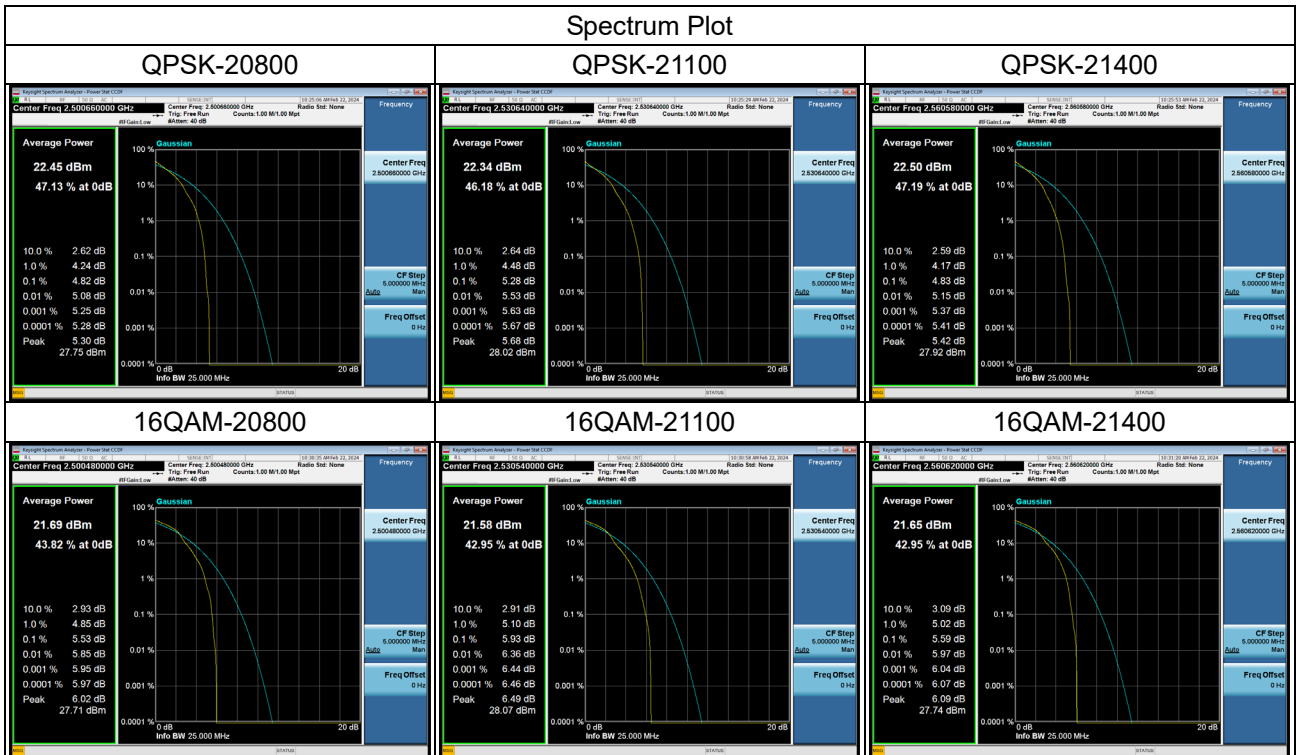

LTE Band 7_10MHz					
Channel	Frequency (MHz)	Peak To Average Ratio (dB)		Max. Limit (dB)	Result
		QPSK	16QAM		
20800	2505	4.82	5.53	13	Pass
21100	2535	5.28	5.93	13	Pass
21400	2565	4.83	5.59	13	Pass