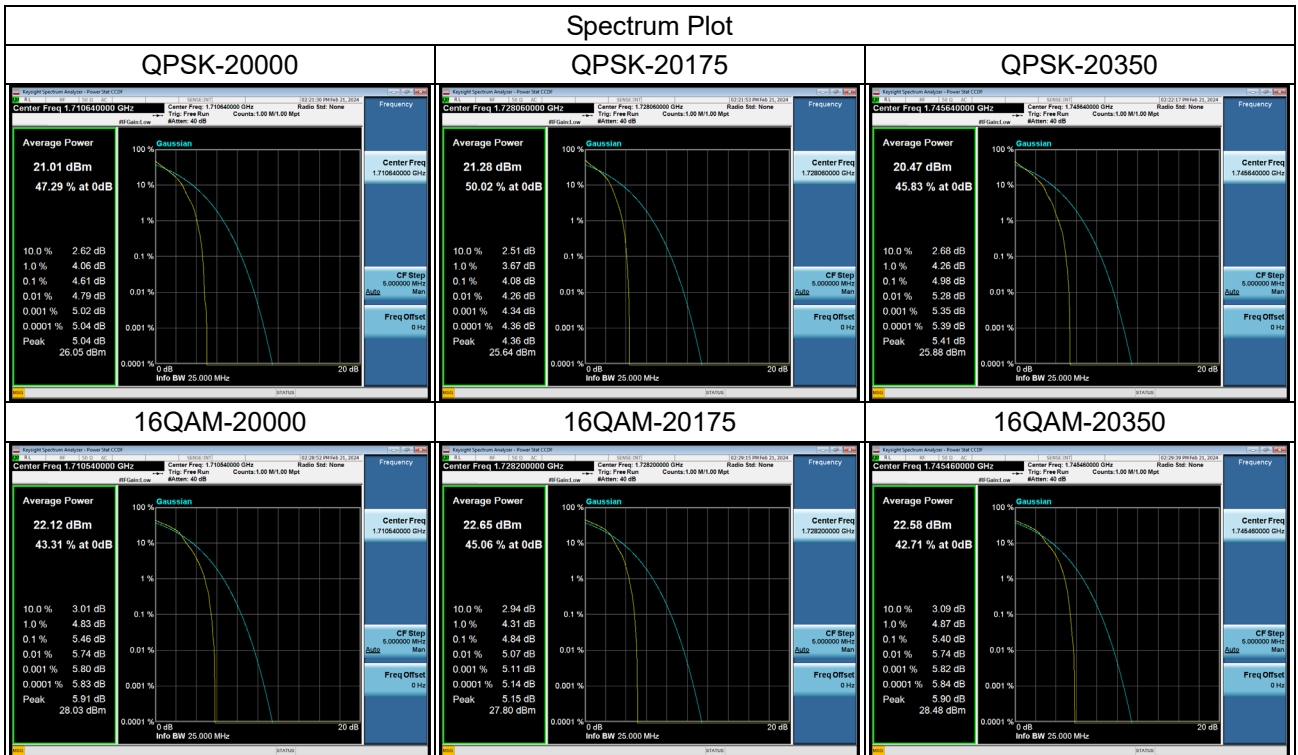

LTE Band 4_10MHz					
Channel	Frequency (MHz)	Peak To Average Ratio (dB)		Max. Limit (dB)	Result
		QPSK	16QAM		
20000	1715	4.61	5.46	13	Pass
20175	1732.5	4.08	4.84	13	Pass
20350	1715	4.98	5.40	13	Pass

LTE Band 4_15MHz					
Channel	Frequency (MHz)	Peak To Average Ratio (dB)		Max. Limit (dB)	Result
		QPSK	16QAM		
20025	1717.5	4.60	5.32	13	Pass
20175	1732.5	3.94	4.81	13	Pass
20325	1747.5	4.44	5.30	13	Pass

LTE Band 4_20MHz					
Channel	Frequency (MHz)	Peak To Average Ratio (dB)		Max. Limit (dB)	Result
		QPSK	16QAM		
20050	1720	4.66	5.49	13	Pass
20175	1732.5	4.08	4.91	13	Pass
20300	1740	4.18	4.92	13	Pass