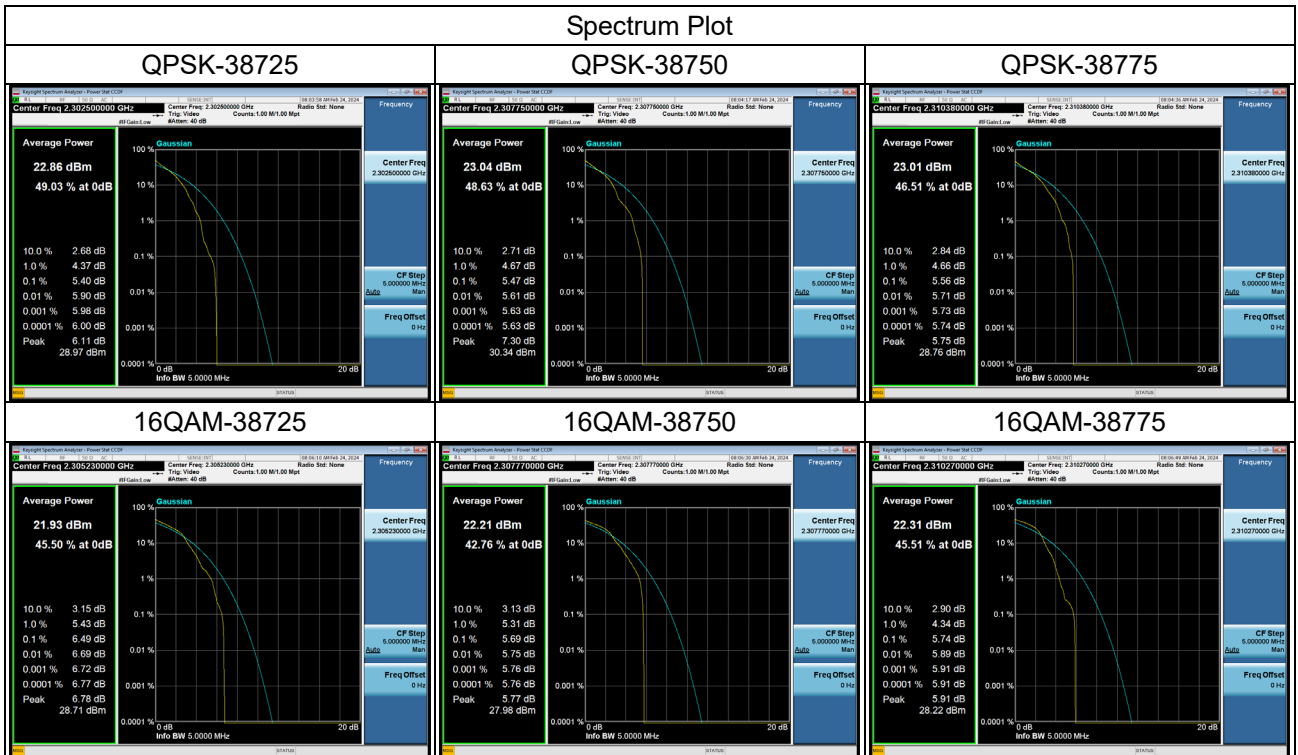

LTE Band 7_5MHz					
Channel	Frequency (MHz)	Peak To Average Ratio (dB)		Max. Limit (dB)	Result
		QPSK	16QAM		
20775	2502.5	4.77	5.51	13	Pass
21100	2535	5.12	5.88	13	Pass
21425	2567.5	5.00	5.71	13	Pass

LTE Band 7_10MHz					
Channel	Frequency (MHz)	Peak To Average Ratio (dB)		Max. Limit (dB)	Result
		QPSK	16QAM		
20800	2505	4.82	5.53	13	Pass
21100	2535	5.28	5.93	13	Pass
21400	2565	4.83	5.59	13	Pass

LTE Band 7_15MHz					
Channel	Frequency (MHz)	Peak To Average Ratio (dB)		Max. Limit (dB)	Result
		QPSK	16QAM		
20825	2507.5	4.79	5.78	13	Pass
21100	2535	5.09	5.82	13	Pass
21375	2562.5	4.59	5.51	13	Pass

LTE Band 7_20MHz					
Channel	Frequency (MHz)	Peak To Average Ratio (dB)		Max. Limit (dB)	Result
		QPSK	16QAM		
20850	2510	4.92	5.72	13	Pass
21100	2535	4.90	5.67	13	Pass
21350	2560	4.67	5.54	13	Pass

LTE Band 40(2305-2315MHz)_5MHz					
Channel	Frequency (MHz)	Peak To Average Ratio (dB)		Max. Limit (dB)	Result
		QPSK	16QAM		
38725	2307.5	5.40	6.49	13	Pass
38750	2310	5.47	5.69	13	Pass
38775	2312.5	5.56	5.74	13	Pass