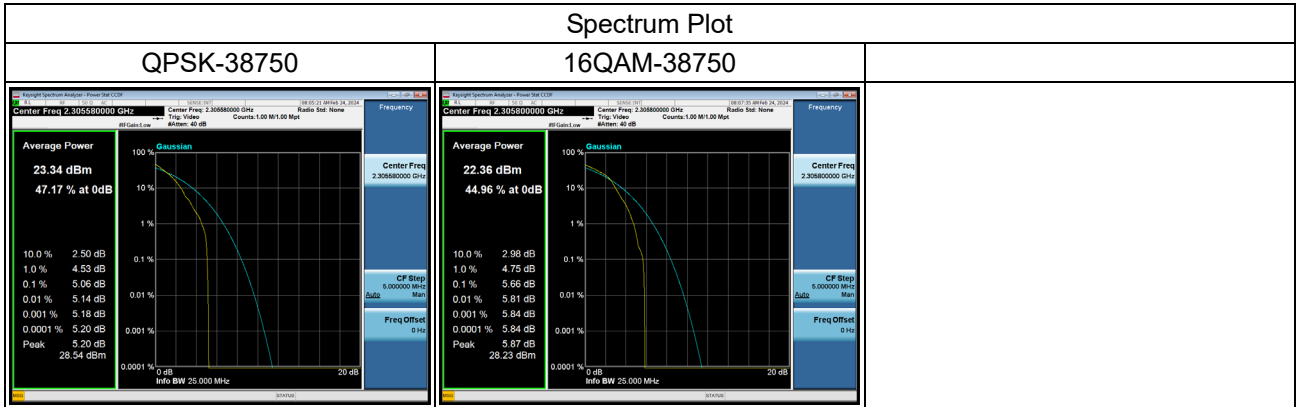

LTE Band 40(2305-2315MHz)_10MHz					
Channel	Frequency (MHz)	Peak To Average Ratio (dB)		Max. Limit (dB)	Result
		QPSK	16QAM		
38750	2310	5.06	5.66	13	Pass