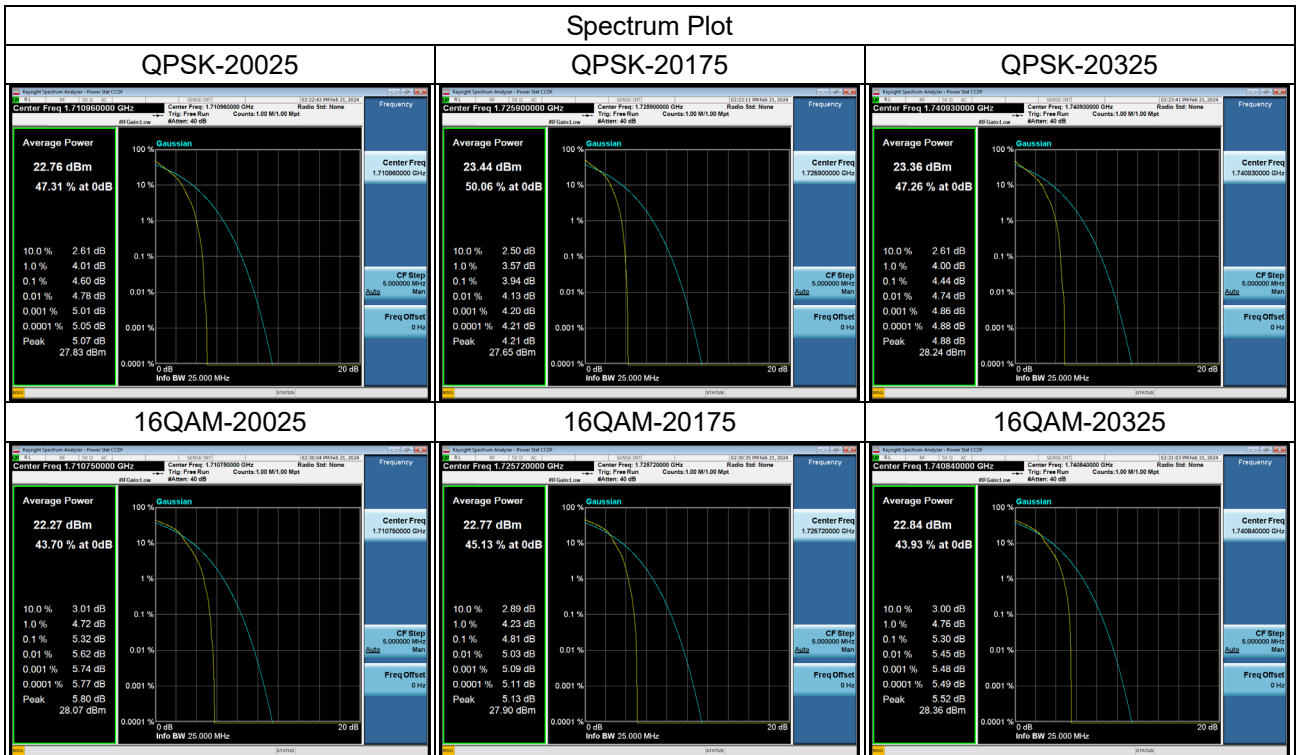

LTE Band 4_10MHz					
Channel	Frequency (MHz)	Peak To Average Ratio (dB)		Max. Limit (dB)	Result
		QPSK	16QAM		
20000	1715	4.61	5.46	13	Pass
20175	1732.5	4.08	4.84	13	Pass
20350	1715	4.98	5.40	13	Pass

LTE Band 4_15MHz					
Channel	Frequency (MHz)	Peak To Average Ratio (dB)		Max. Limit (dB)	Result
		QPSK	16QAM		
20025	1717.5	4.60	5.32	13	Pass
20175	1732.5	3.94	4.81	13	Pass
20325	1747.5	4.44	5.30	13	Pass

LTE Band 4_20MHz					
Channel	Frequency (MHz)	Peak To Average Ratio (dB)		Max. Limit (dB)	Result
		QPSK	16QAM		
20050	1720	4.66	5.49	13	Pass
20175	1732.5	4.08	4.91	13	Pass
20300	1740	4.18	4.92	13	Pass