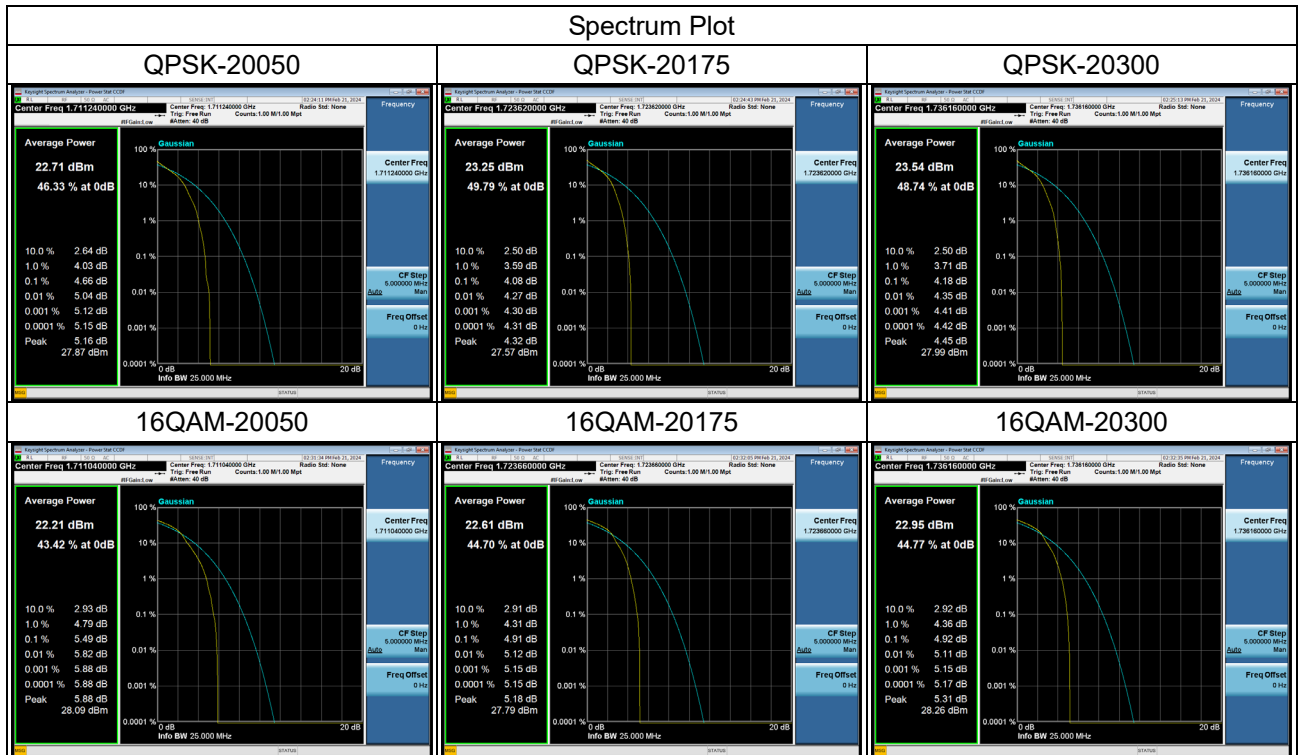

LTE Band 4_10MHz					
Channel	Frequency (MHz)	Peak To Average Ratio (dB)		Max. Limit (dB)	Result
		QPSK	16QAM		
20000	1715	4.61	5.46	13	Pass
20175	1732.5	4.08	4.84	13	Pass
20350	1715	4.98	5.40	13	Pass

LTE Band 4_15MHz					
Channel	Frequency (MHz)	Peak To Average Ratio (dB)		Max. Limit (dB)	Result
		QPSK	16QAM		
20025	1717.5	4.60	5.32	13	Pass
20175	1732.5	3.94	4.81	13	Pass
20325	1747.5	4.44	5.30	13	Pass

LTE Band 4_20MHz					
Channel	Frequency (MHz)	Peak To Average Ratio (dB)		Max. Limit (dB)	Result
		QPSK	16QAM		
20050	1720	4.66	5.49	13	Pass
20175	1732.5	4.08	4.91	13	Pass
20300	1740	4.18	4.92	13	Pass