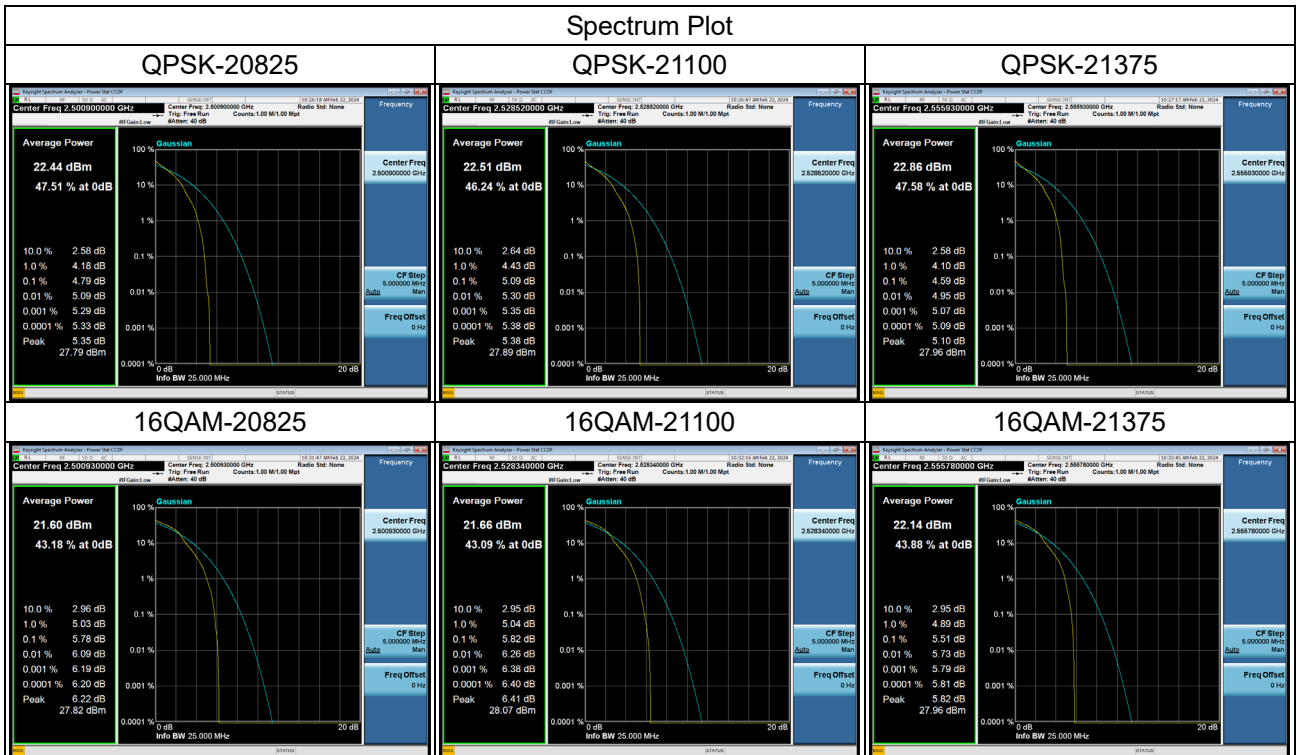

LTE Band 7_15MHz					
Channel	Frequency (MHz)	Peak To Average Ratio (dB)		Max. Limit (dB)	Result
		QPSK	16QAM		
20825	2507.5	4.79	5.78	13	Pass
21100	2535	5.09	5.82	13	Pass
21375	2562.5	4.59	5.51	13	Pass