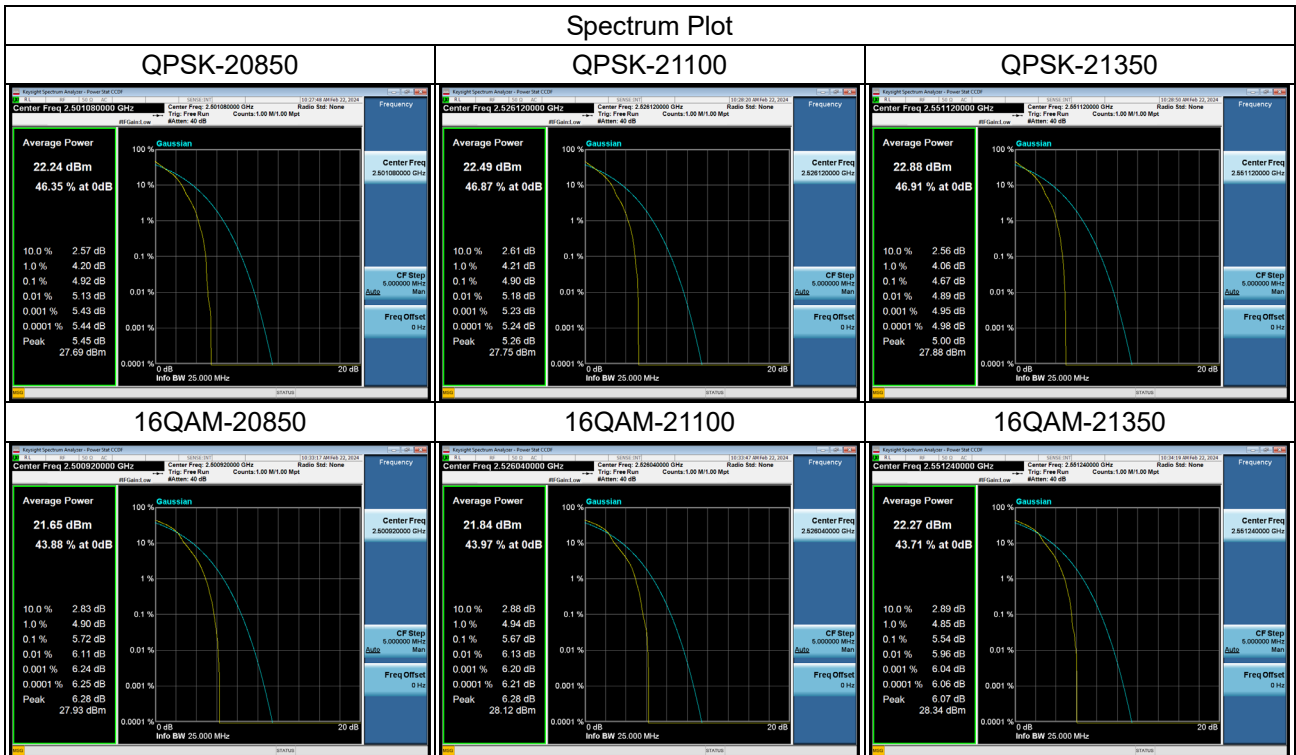

LTE Band 7_20MHz					
Channel	Frequency (MHz)	Peak To Average Ratio (dB)		Max. Limit (dB)	Result
		QPSK	16QAM		
20850	2510	4.92	5.72	13	Pass
21100	2535	4.90	5.67	13	Pass
21350	2560	4.67	5.54	13	Pass