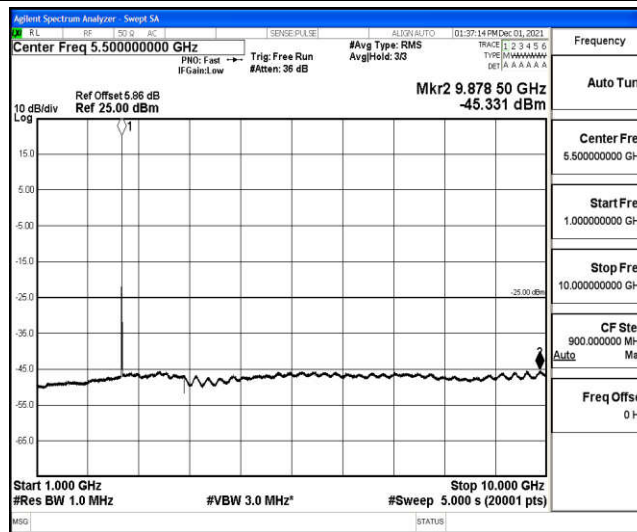

Band7-5MHz-16QAM-20775-1RB#0-Range4:1000~10000MHz

Band7-5MHz-16QAM-20775-1RB#0-Range5:10000~20000MHz