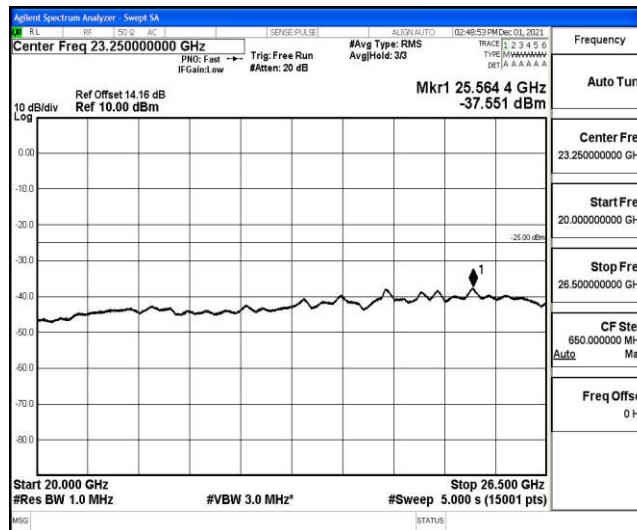

Band7-15MHz-QPSK-21100-1RB#0-Range6:20000~26500MHz

Band7-15MHz-QPSK-21375-1RB#0-Range1:0.009~0.15MHz