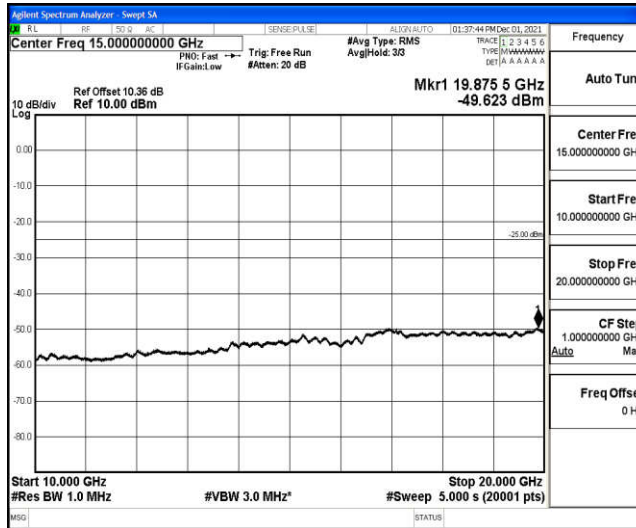

Band7-5MHz-16QAM-20775-1RB#0-Range5:10000~20000MHz

Band7-5MHz-16QAM-20775-1RB#0-Range6:20000~26500MHz