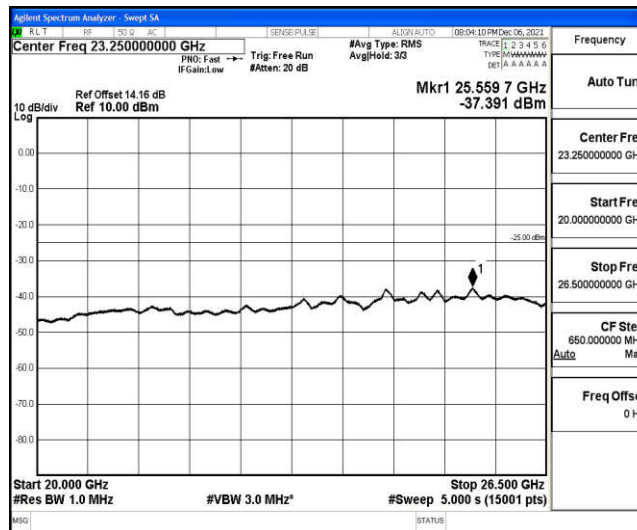

Band7-5MHz-16QAM-21100-1RB#0-Range3:30~1000MHz

Band7-5MHz-16QAM-21100-1RB#0-Range4:1000~10000MHz

Band7-5MHz-16QAM-21100-1RB#0-Range5:10000~20000MHz

Band7-5MHz-16QAM-21100-1RB#0-Range6:20000~26500MHz

Band7-5MHz-16QAM-21425-1RB#0-Range1:0.009~0.15MHz