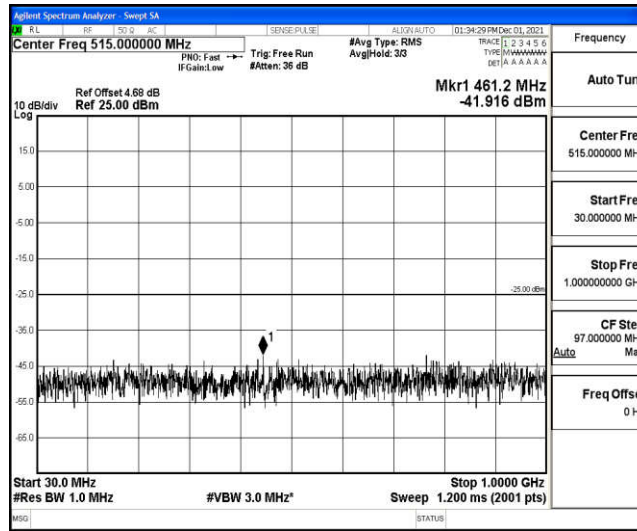

Band7-5MHz-QPSK-20775-1RB#0-Range3:30~1000MHz

Band7-5MHz-QPSK-20775-1RB#0-Range4:1000~10000MHz