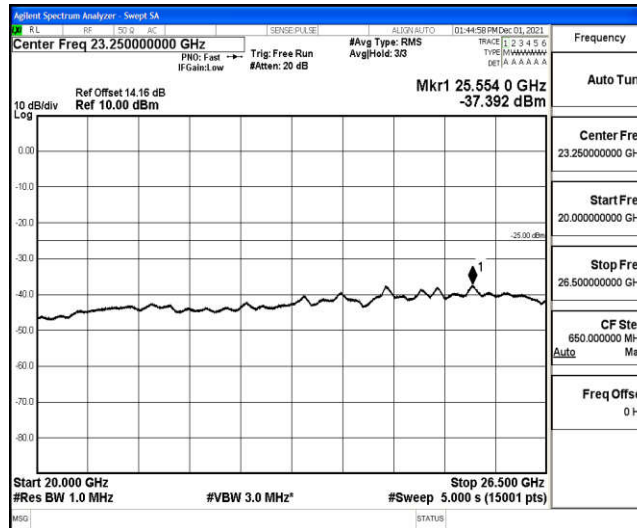

Band7-5MHz-QPSK-21425-1RB#0-Range6:20000~26500MHz

Band7-5MHz-16QAM-20775-1RB#0-Range1:0.009~0.15MHz