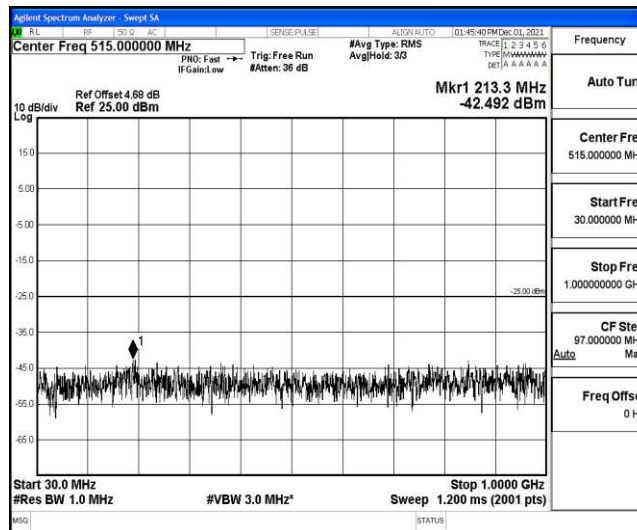

Band7-5MHz-16QAM-21425-1RB#0-Range3:30~1000MHz

Band7-5MHz-16QAM-21425-1RB#0-Range4:1000~10000MHz