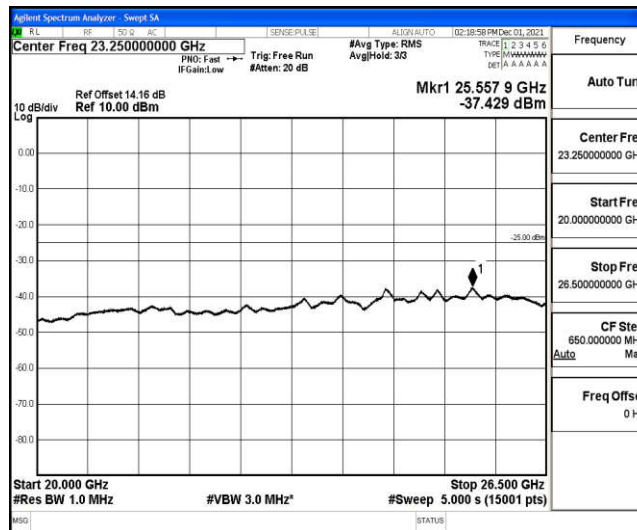

Band7-10MHz-16QAM-21400-1RB#0-Range6:20000~26500MHz

Band7-15MHz-QPSK-20825-1RB#0-Range1:0.009~0.15MHz