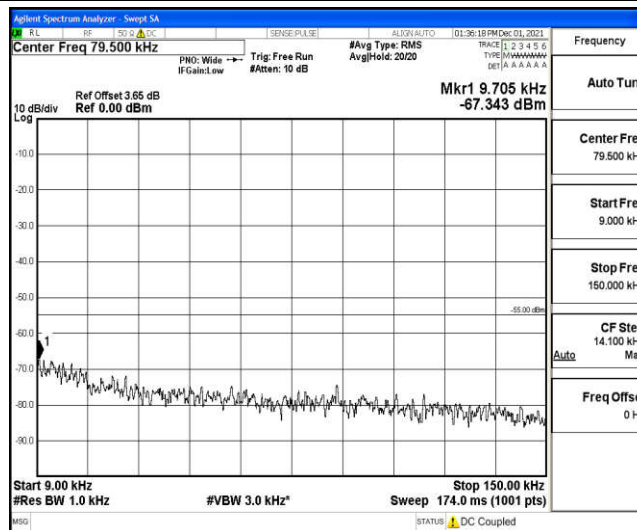

Band7-5MHz-16QAM-20775-1RB#0-Range1:0.009~0.15MHz

Band7-5MHz-16QAM-20775-1RB#0-Range2:0.15~30MHz