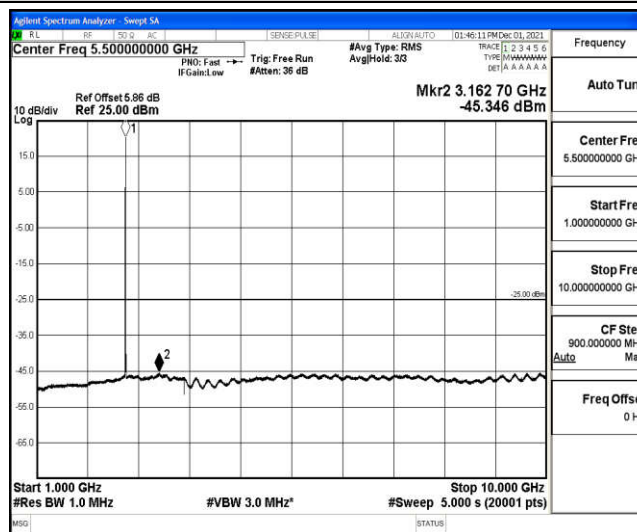

Band7-5MHz-16QAM-21425-1RB#0-Range4:1000~10000MHz

Band7-5MHz-16QAM-21425-1RB#0-Range5:10000~20000MHz