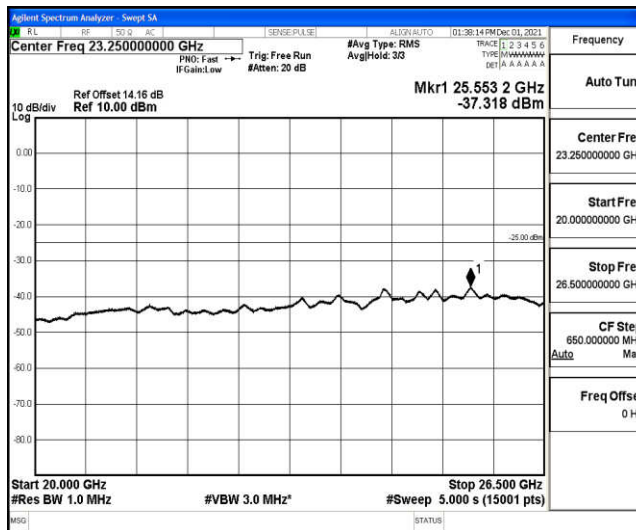

Band7-5MHz-16QAM-20775-1RB#0-Range6:20000~26500MHz

Band7-5MHz-16QAM-21100-1RB#0-Range1:0.009~0.15MHz