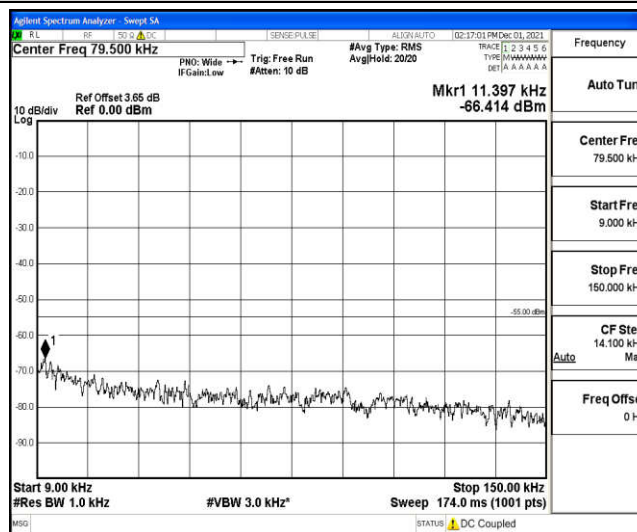

Band7-10MHz-16QAM-21400-1RB#0-Range1:0.009~0.15MHz

Band7-10MHz-16QAM-21400-1RB#0-Range2:0.15~30MHz