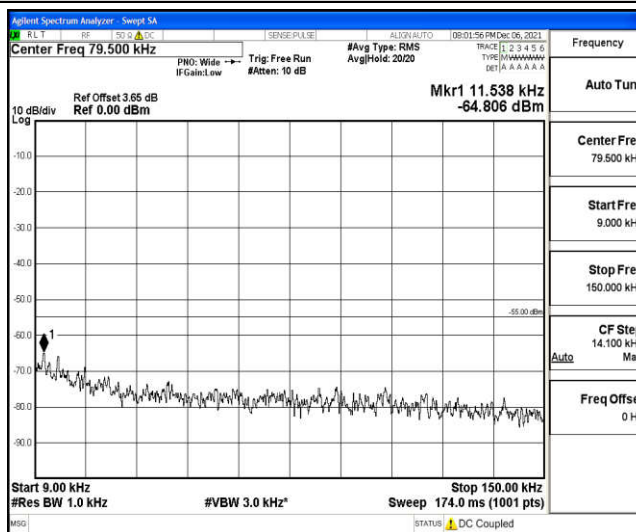

Band7-5MHz-16QAM-20775-1RB#0-Range4:1000~10000MHz

Band7-5MHz-16QAM-20775-1RB#0-Range5:10000~20000MHz

Band7-5MHz-16QAM-20775-1RB#0-Range6:20000~26500MHz

Band7-5MHz-16QAM-21100-1RB#0-Range1:0.009~0.15MHz

Band7-5MHz-16QAM-21100-1RB#0-Range2:0.15~30MHz