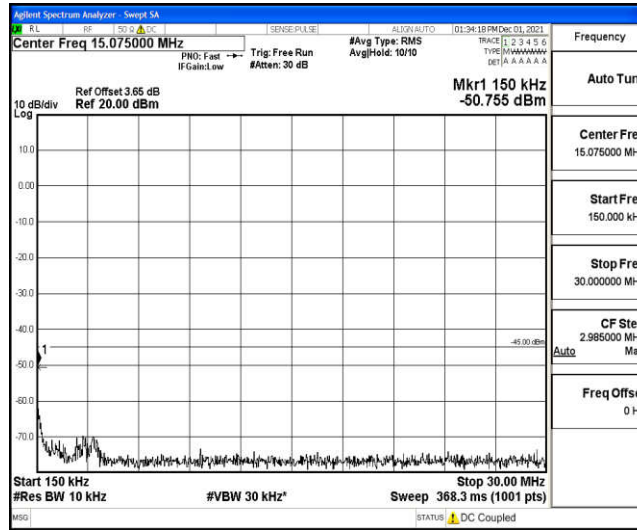

Band7-5MHz-QPSK-20775-1RB#0-Range3:30~1000MHz