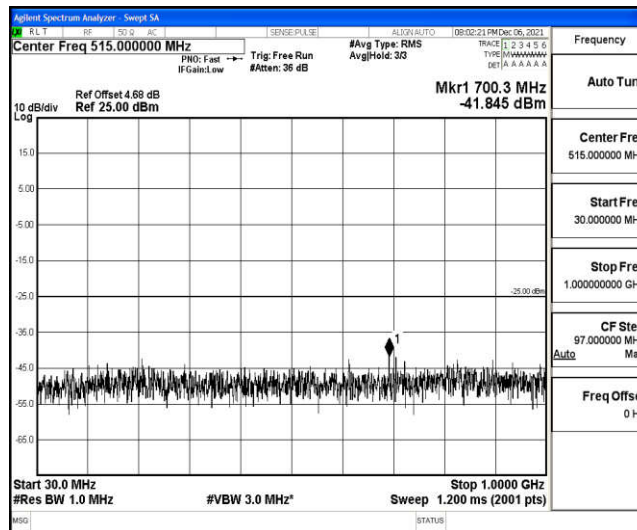

Band7-5MHz-16QAM-21100-1RB#0-Range3:30~1000MHz

Band7-5MHz-16QAM-21100-1RB#0-Range4:1000~10000MHz