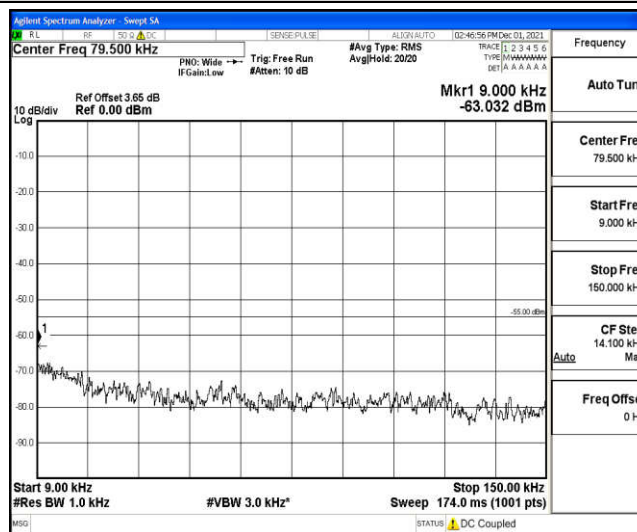

Band7-15MHz-QPSK-21100-1RB#0-Range1:0.009~0.15MHz

Band7-15MHz-QPSK-21100-1RB#0-Range2:0.15~30MHz