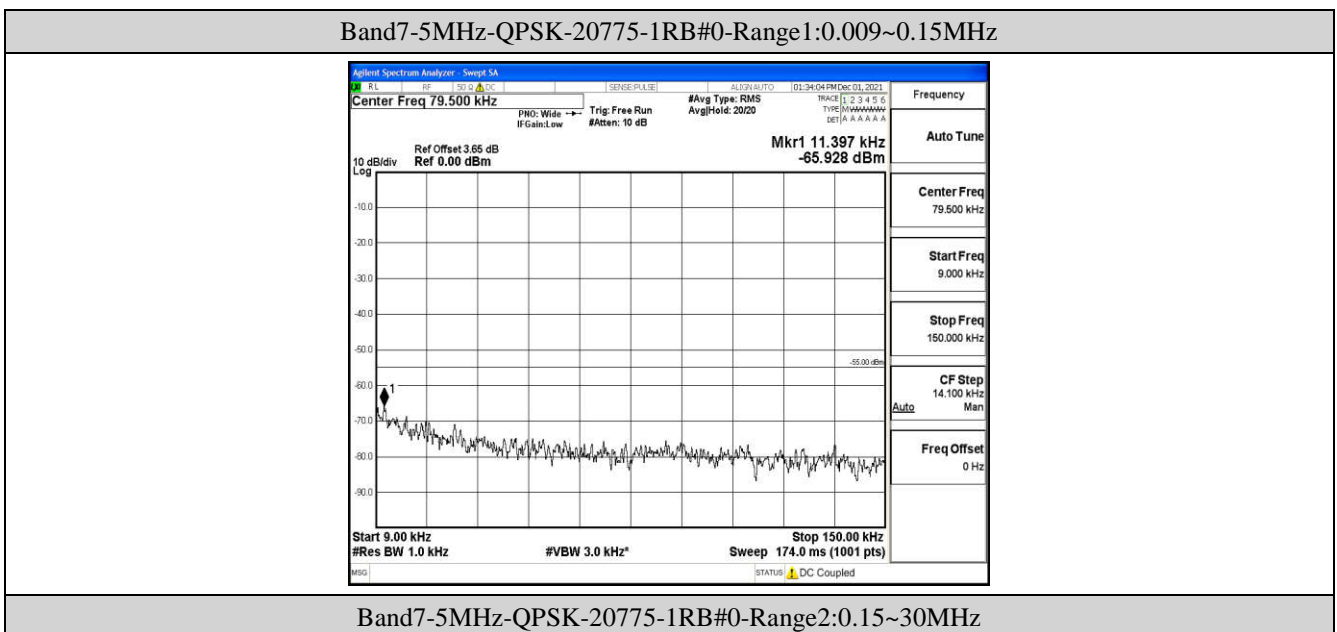

Test Graphs