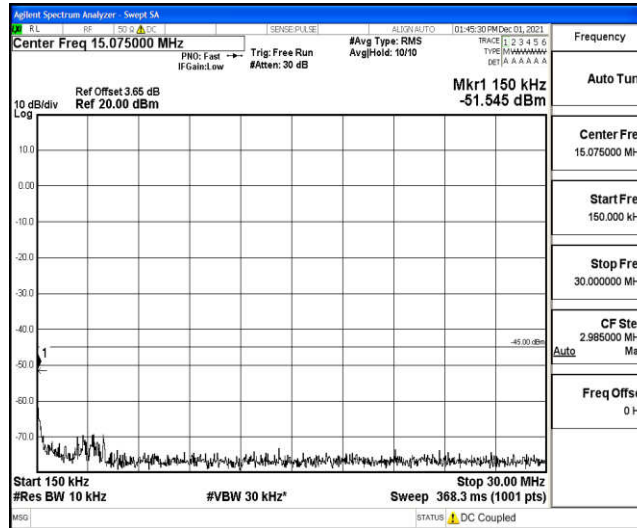

Band7-5MHz-16QAM-21425-1RB#0-Range2:0.15~30MHz

Band7-5MHz-16QAM-21425-1RB#0-Range3:30~1000MHz