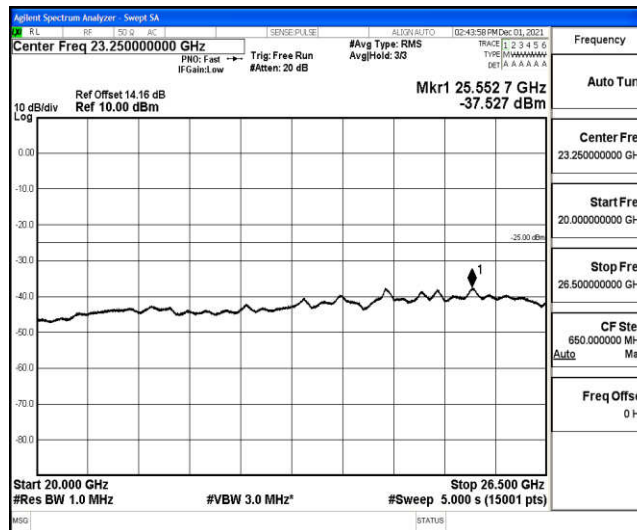

Band7-15MHz-QPSK-20825-1RB#0-Range6:2000~26500MHz

Band7-15MHz-QPSK-21100-1RB#0-Range1:0.009~0.15MHz