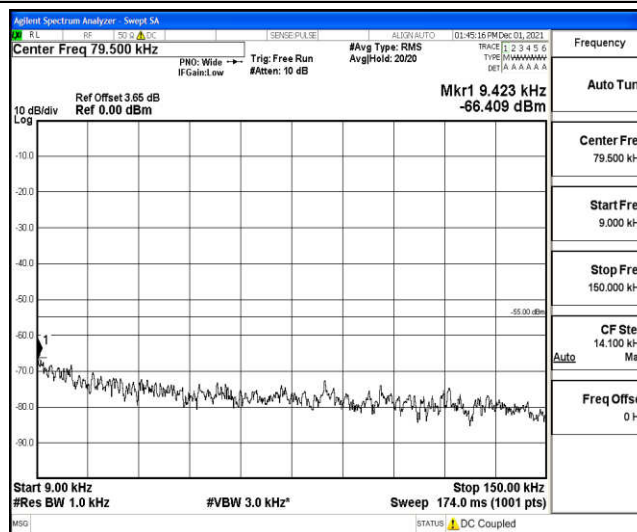

Band7-5MHz-16QAM-21100-1RB#0-Range3:30~1000MHz

Band7-5MHz-16QAM-21100-1RB#0-Range4:1000~10000MHz

Band7-5MHz-16QAM-21100-1RB#0-Range5:10000~20000MHz

Band7-5MHz-16QAM-21100-1RB#0-Range6:20000~26500MHz

Band7-5MHz-16QAM-21425-1RB#0-Range1:0.009~0.15MHz