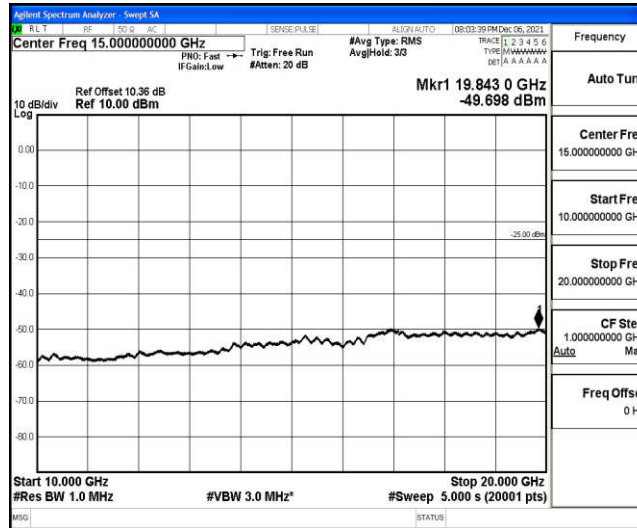

Band7-5MHz-16QAM-21100-1RB#0-Range5:10000~20000MHz

Band7-5MHz-16QAM-21100-1RB#0-Range6:20000~26500MHz