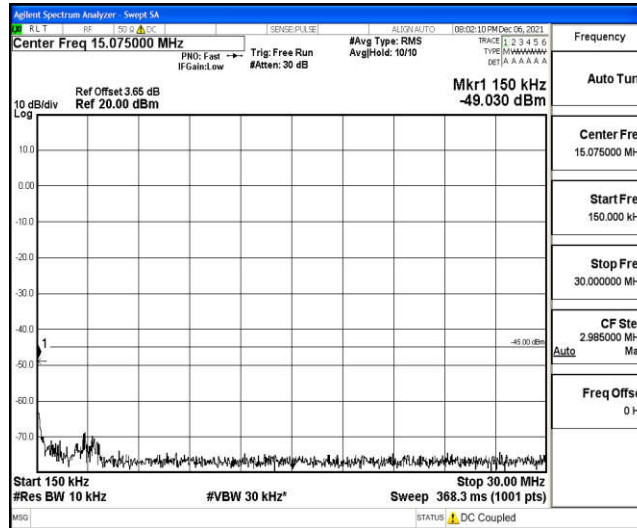

Band7-5MHz-16QAM-20775-1RB#0-Range4:1000~10000MHz

Band7-5MHz-16QAM-20775-1RB#0-Range5:10000~20000MHz

Band7-5MHz-16QAM-20775-1RB#0-Range6:20000~26500MHz

Band7-5MHz-16QAM-21100-1RB#0-Range1:0.009~0.15MHz

Band7-5MHz-16QAM-21100-1RB#0-Range2:0.15~30MHz