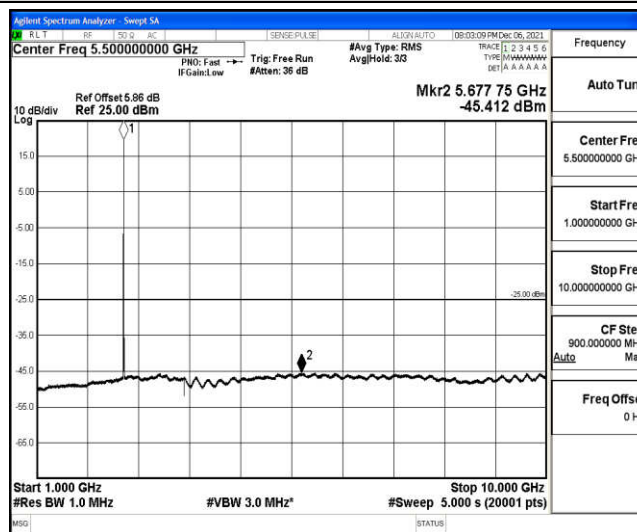

Band7-5MHz-16QAM-21100-1RB#0-Range4:1000~10000MHz

Band7-5MHz-16QAM-21100-1RB#0-Range5:10000~20000MHz